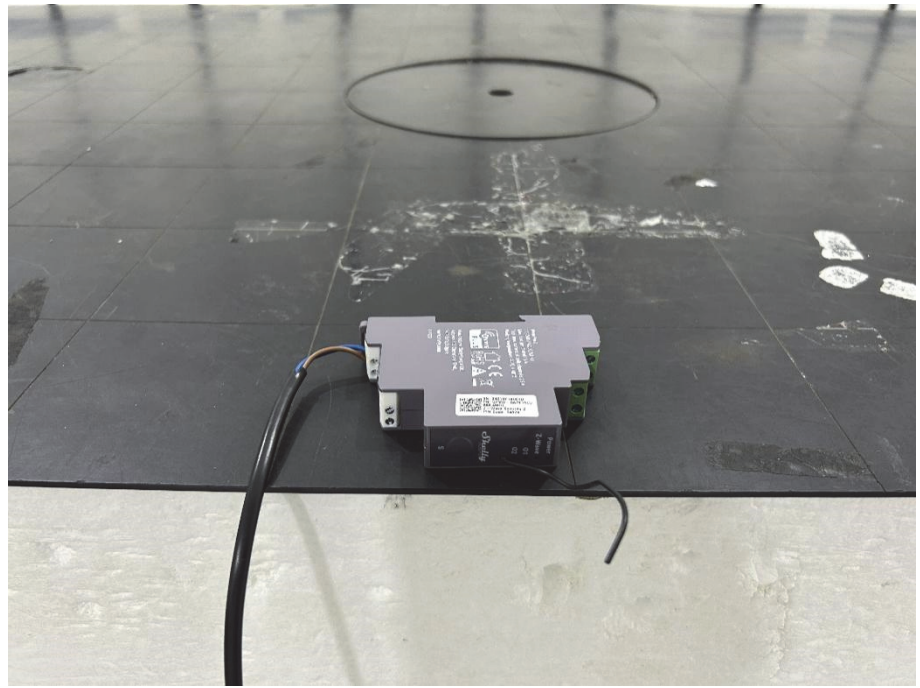

EXHIBIT 4 - TEST SETUP PHOTOGRAPHS

Conducted Emission Test Setup

Radiation Emission Test Setup (Below 30MHz)

Radiation Emission Test Setup (30MHz to 1GHz)

Radiation Emission Test Setup (1GHz to 18GHz)

Radiation Emission Test Setup (Above 18GHz)