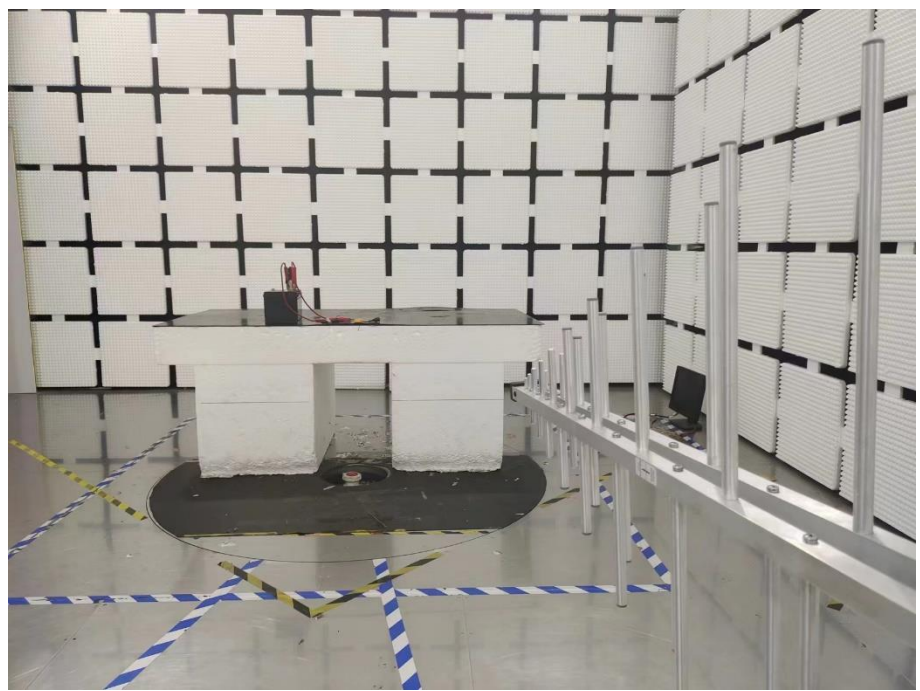

EXHIBIT 4 - TEST SETUP PHOTOGRAPHS

Conducted Emission Test Setup

Radiation Emission Test Setup (Below 30MHz)

Radiation Emission Test Setup (30MHz to 1GHz)

Radiation Emission Test Setup (1GHz to 18GHz)

**Radiation Emission Test
Setup (Above 18GHz)**