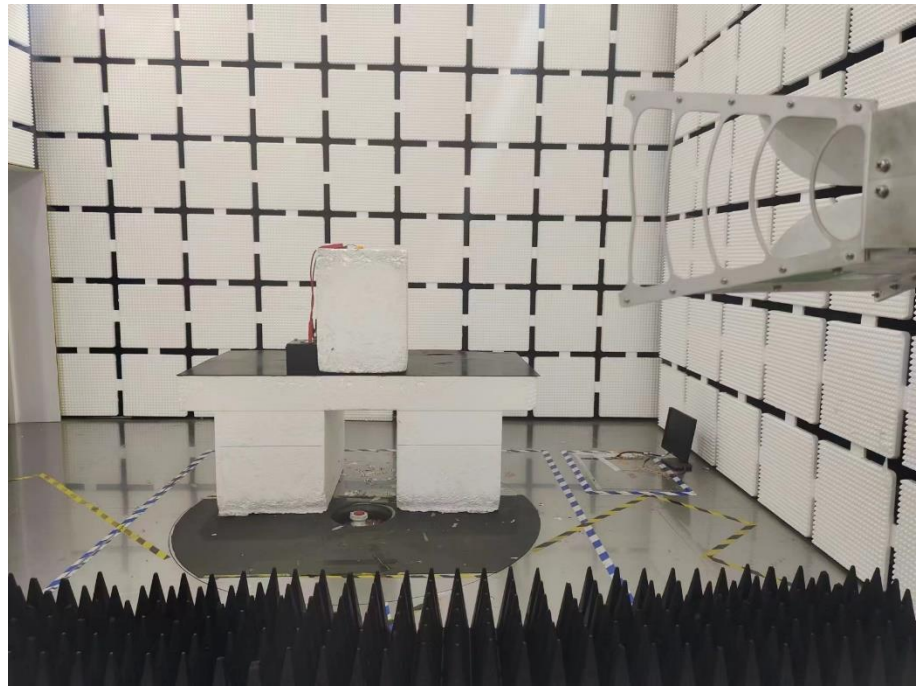

EXHIBIT 4 - TEST SETUP PHOTOGRAPHS

Conducted Emission Test Setup

Radiation Emission Test Setup (Below 30MHz)

Radiation Emission Test Setup (30MHz to 1GHz)

Radiation Emission Test Setup (1GHz to 18GHz)

**Radiation Emission Test
Setup (Above 18GHz)**