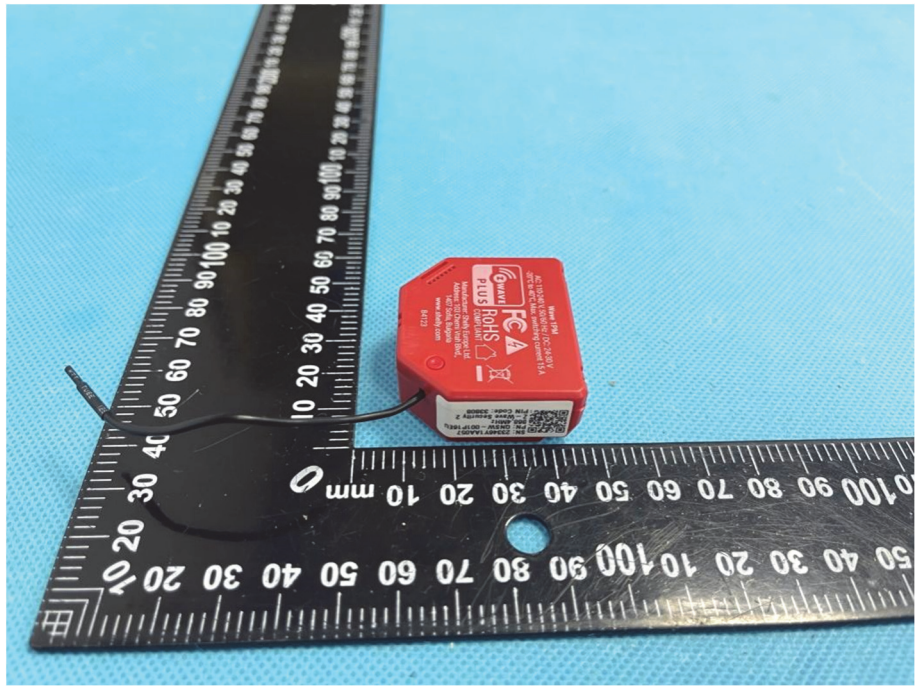

## EXHIBIT 2 - EUT EXTERNAL PHOTOGRAPHS

<p><b>EUT View 1</b></p>	 <p>Wave TPM AC 110-240 V 50/60 Hz / DC 24-30 V 20°C to 40°C, Max. operating current 15 A</p> <p>3WAVE PLUS RoHS COMPLIANT</p> <p>Manufacturer: Shelly Europe Ltd Address: 152 Országház utca, 1407 Solva, Budapest www.shelly.com B4123</p>
<p><b>EUT View 2</b></p>	 <p>Wave TPM AC 110-240 V 50/60 Hz / DC 24-30 V 20°C to 40°C, Max. operating current 15 A</p> <p>3WAVE PLUS RoHS COMPLIANT</p> <p>Manufacturer: Shelly Europe Ltd Address: 152 Országház utca, 1407 Solva, Budapest www.shelly.com B4123</p>

EUT View 3

EUT View 4

EUT View 5

EUT View 6