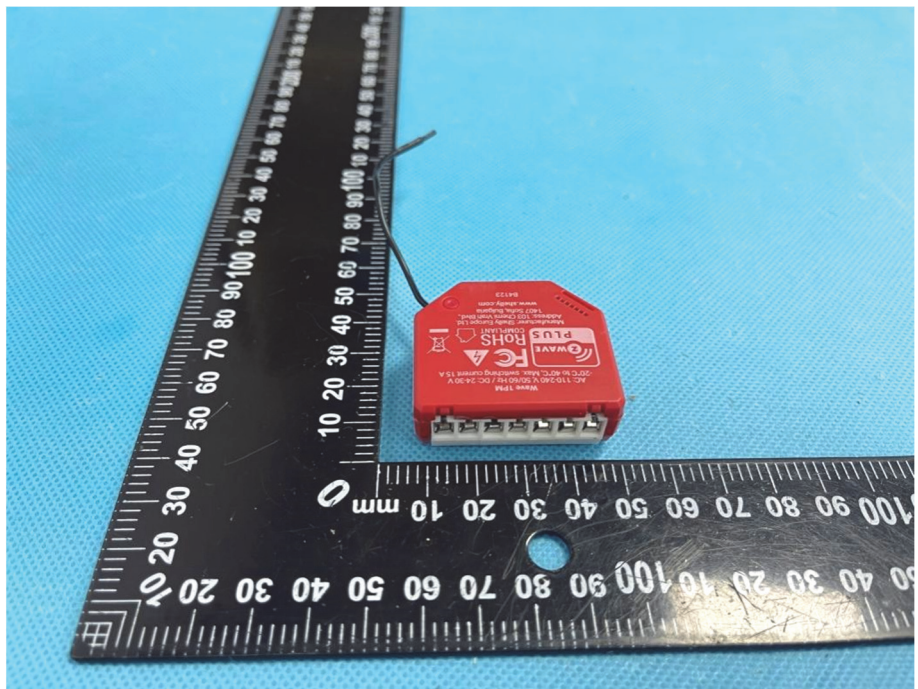

## EXHIBIT 2 - EUT EXTERNAL PHOTOGRAPHS

<p><b>EUT View 1</b></p>	 <p>Wave TPM AC 110-240 V 50/60 Hz / DC 24-30 V 20°C to 40°C, Max. operating current 15 A</p> <p>3WAVE PLUS RoHS COMPLIANT</p> <p>Manufacturer: Shelly Europe Ltd Address: 152 Országház utca, 1407 Solva, Budapest www.shelly.com B4123</p>
<p><b>EUT View 2</b></p>	 <p>Wave TPM AC 110-240 V 50/60 Hz / DC 24-30 V 20°C to 40°C, Max. operating current 15 A</p> <p>3WAVE PLUS RoHS COMPLIANT</p> <p>Manufacturer: Shelly Europe Ltd Address: 152 Országház utca, 1407 Solva, Budapest www.shelly.com B4123</p>

EUT View 3

EUT View 4

EUT View 5

EUT View 6