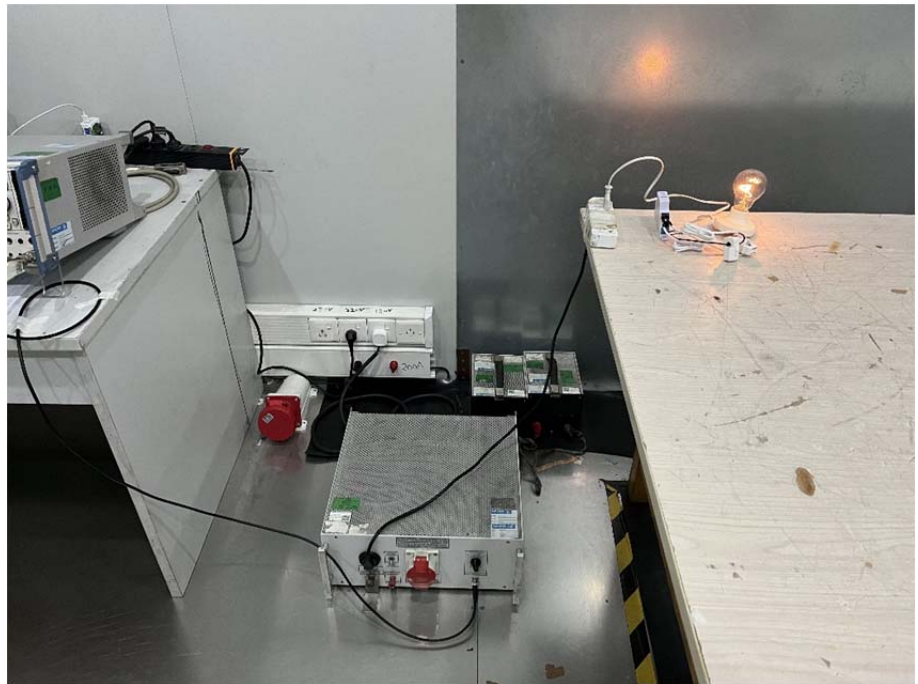

EXHIBIT 4 - TEST SETUP PHOTOGRAPHS

**Conducted Emission
Test Setup**

**Radiation Emission Test
Setup (Below 30MHz)**

Radiation Emission Test Setup (30MHz to 1GHz)

Radiation Emission Test Setup (30MHz to 1GHz)

Radiation Emission Test Setup (1GHz to 18GHz)

Radiation Emission Test Setup (Above 18GHz)

***** END OF REPORT *****