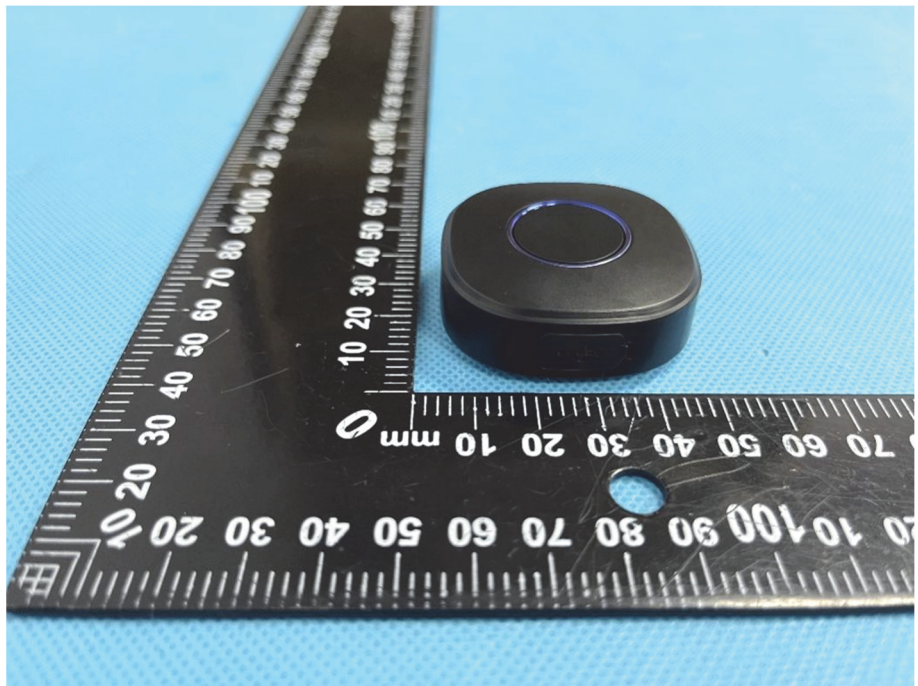

## EXHIBIT 2 - EUT EXTERNAL PHOTOGRAPHS

<p>EUT View 1</p>	
<p>EUT View 2</p>	 <p>Shelly button1 Smart Wi-Fi button CE RoHS COMPLIANT Model: S W-1A Battery: 3.3 V ~ 400 mAh Battery: Rechargeable B4923 Manufacturer: Shelly Europe Ltd 103 Cherni Vrah Blvd., 1407 Sofia, Bulgaria</p>

<p><b>EUT View 3</b></p>	
<p><b>EUT View 4</b></p>	

EUT View 5

EUT View 6