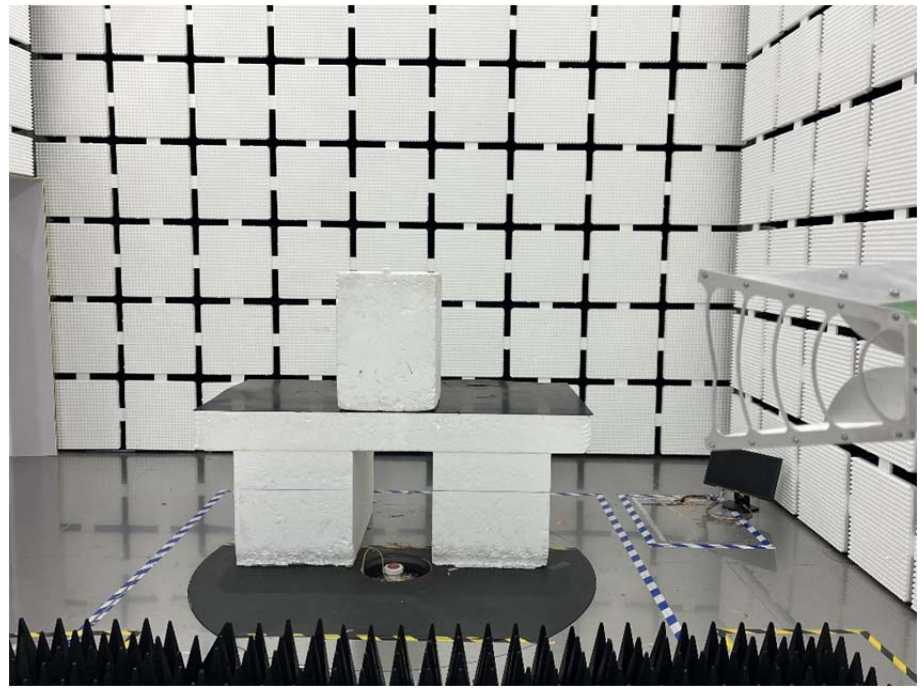

EXHIBIT 4 - TEST SETUP PHOTOGRAPHS

Radiation Emission Test Setup (Below 30MHz)

Radiation Emission Test Setup (30MHz to 1GHz)

Radiation Emission Test Setup (30MHz to 1GHz)

Radiation Emission Test Setup (1GHz to 18GHz)

Radiation Emission Test Setup (Above 18GHz)

***** END OF REPORT *****