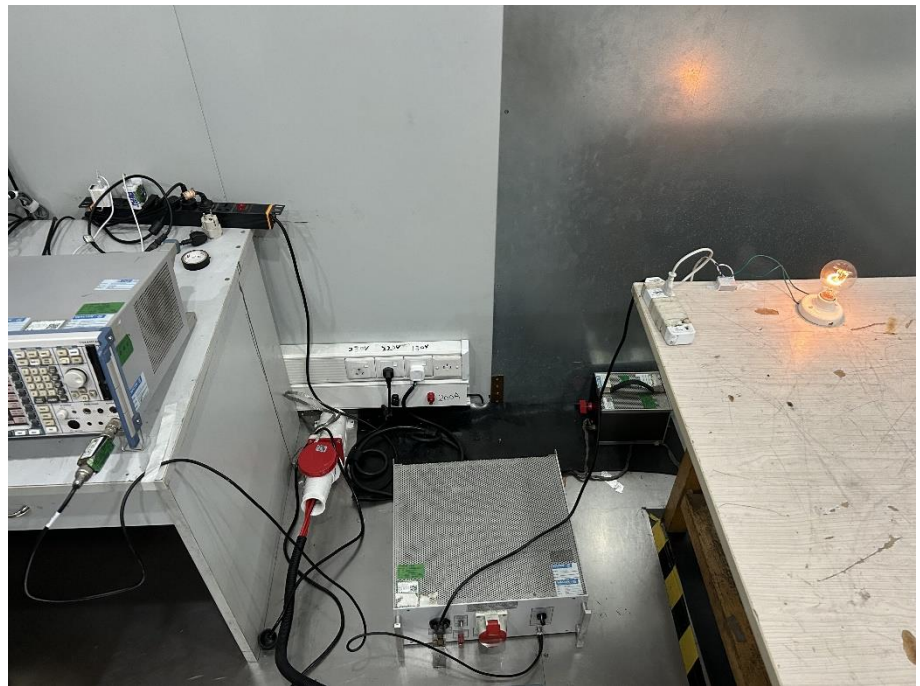

EXHIBIT 4 - TEST SETUP PHOTOGRAPHS

Conducted Emission Test Setup

Radiation Emission Test Setup (Below 30MHz)

Radiation Emission Test Setup (30MHz to 1GHz)

Radiation Emission Test Setup (1GHz to 18GHz)

Radiation Emission Test Setup (Above 18GHz)