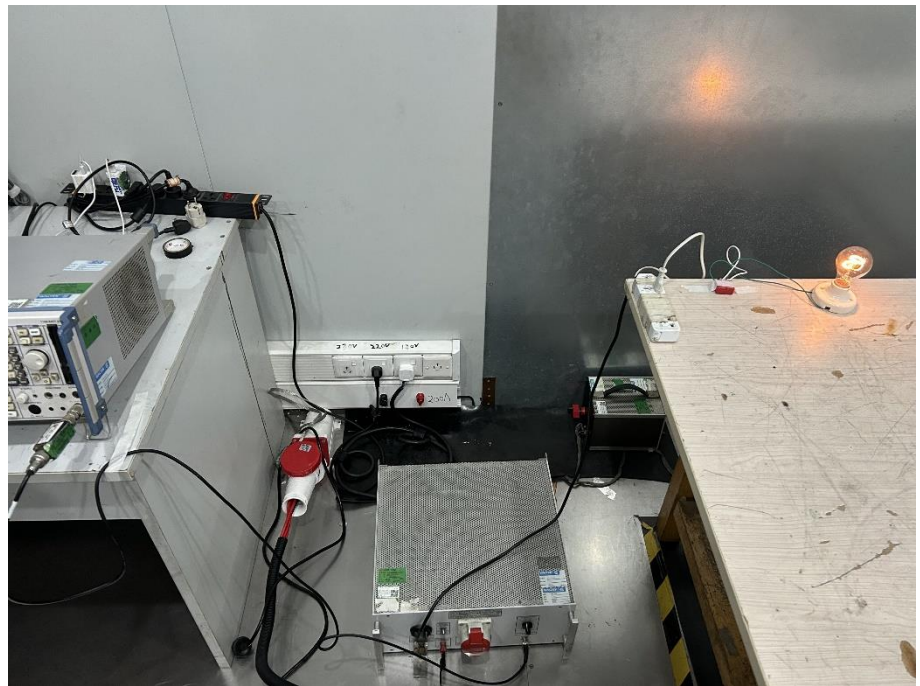

EXHIBIT 4 - TEST SETUP PHOTOGRAPHS

Conducted Emission Test Setup

Radiation Emission Test Setup (Below 30MHz)

Radiation Emission Test Setup (30MHz to 1GHz)

Radiation Emission Test Setup (1GHz to 18GHz)

Radiation Emission Test Setup (Above 18GHz)