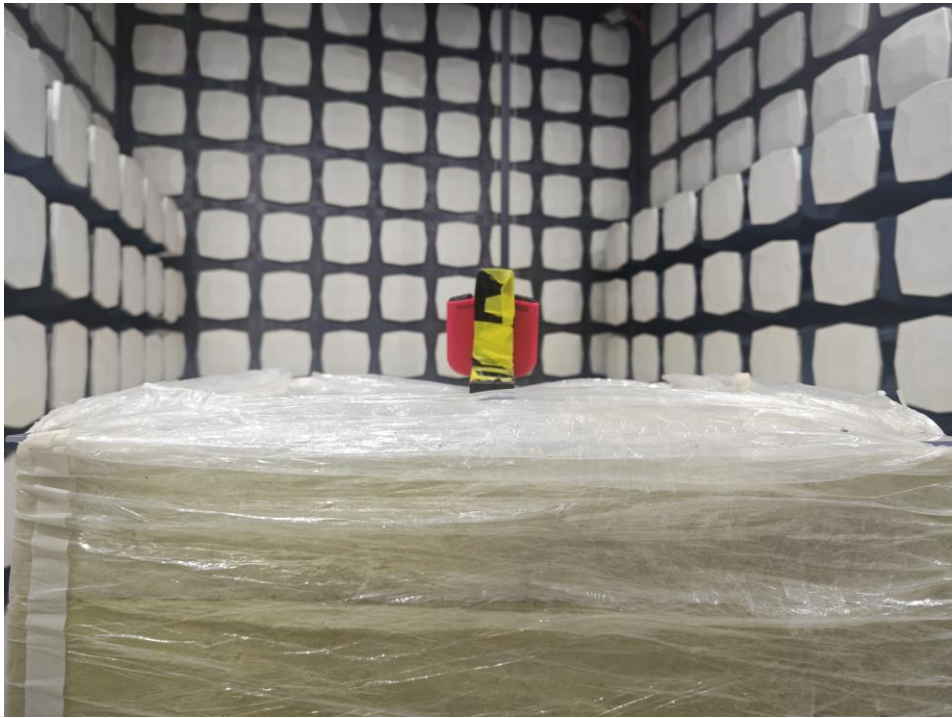

RADIATED PHOTOS

**Up to 1GHz
(EUT was placed in the centre of the turntable)**

Above 1GHz

(EUT was placed in the centre of the turntable)