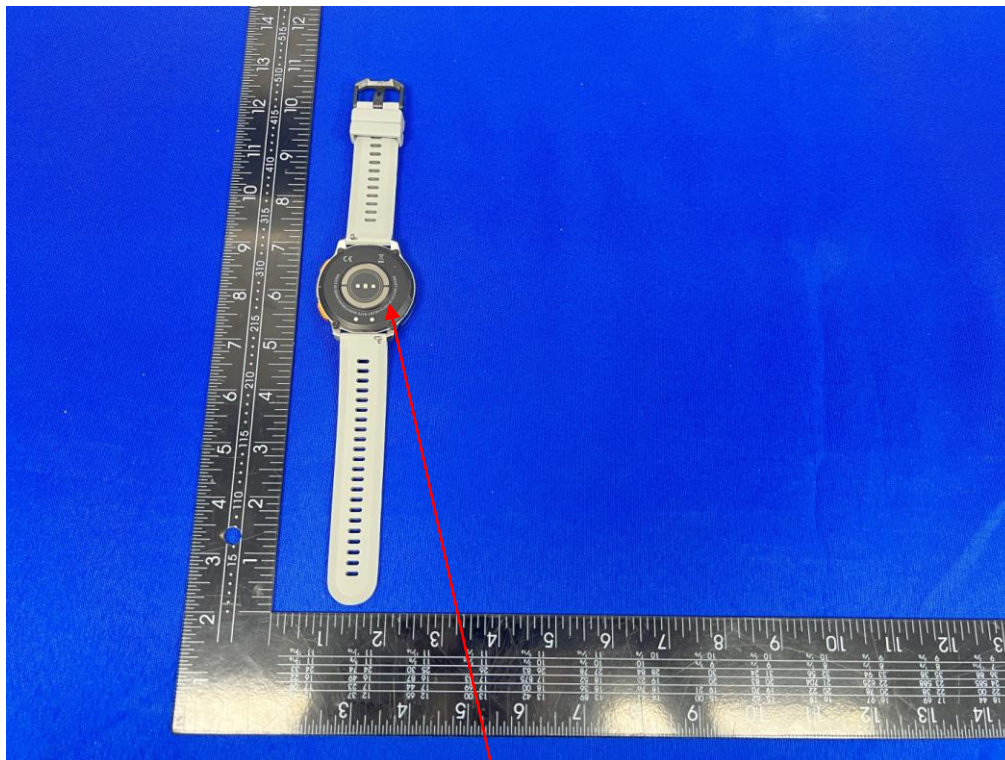

FCC ID Label Information

Label location:

Smart Bracelet

Model: AK61

FCC ID: 2BDA2-AK61