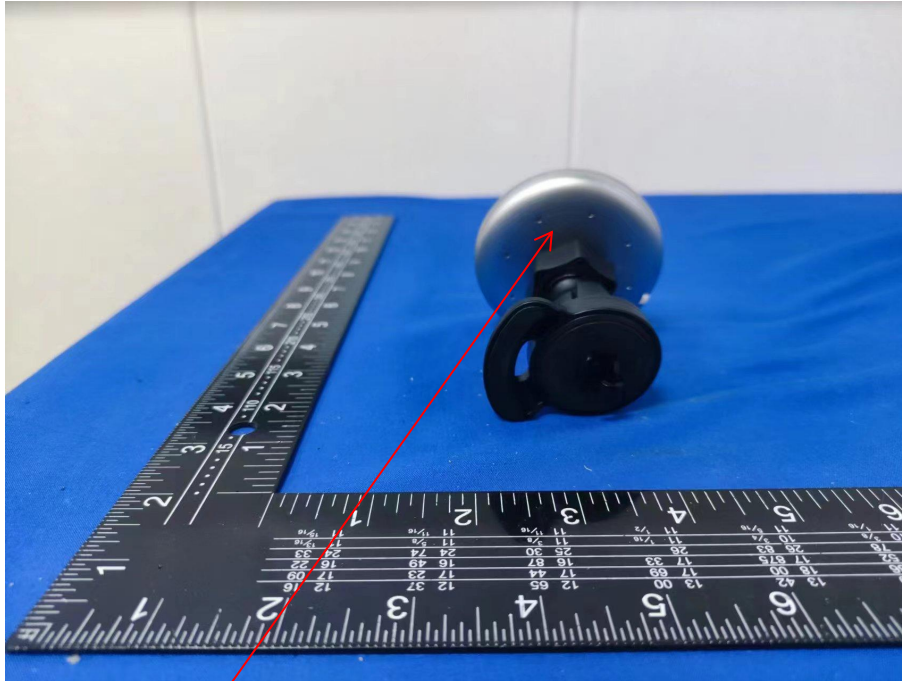

Label and Label Location

FCC ID: 2BD96-SA-WL02

L*W: 10mm*5mm

label and White font