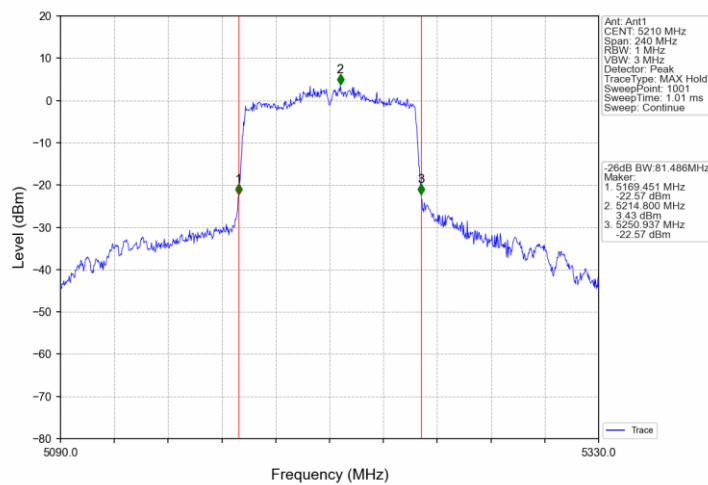

802.11ac(VHT40)_LCH_5510MHz_Ant1_NTNV

802.11ac(VHT40)_MCH_5550MHz_Ant1_NTNV

802.11ac(VHT40)_HCH_5670MHz_Ant1_NTNV

802.11ac(VHT40)_HCH_5710MHz_Ant1_NTNV

802.11ac(VHT80)_MCH_5210MHz_Ant1_NTNV

802.11ac(VHT80)_MCH_5290MHz_Ant1_NTNV

802.11ac(VHT80)_LCH_5530MHz_Ant1_NTNV

802.11ac(VHT80)_HCH_5610MHz_Ant1_NTNV

802.11ac(VHT80)_HCH_5690MHz_Ant1_NTNV

Appendix A2: Occupied channel bandwidth

Test Result

Mode	TX Type	Frequency (MHz)	ANT	99% Occupied Bandwidth (MHz)		Verdict
				Results	Limit	
802.11a	SISO	5180	1	17.970	/	Pass
		5200	1	18.088	/	Pass
		5240	1	18.124	/	Pass
		5260	1	18.117	/	Pass
		5300	1	17.912	/	Pass
		5320	1	18.093	/	Pass
		5500	1	18.041	/	Pass
		5580	1	17.930	/	Pass
		5700	1	17.963	/	Pass
		5745	1	18.032	/	Pass
		5785	1	17.986	/	Pass
		5825	1	17.975	/	Pass
		5720	1	17.993	/	Pass
802.11n (HT20)	SISO	5180	1	18.833	/	Pass
		5200	1	19.119	/	Pass
		5240	1	19.080	/	Pass
		5260	1	18.927	/	Pass
		5300	1	18.879	/	Pass
		5320	1	19.006	/	Pass
		5500	1	18.947	/	Pass
		5580	1	18.932	/	Pass
		5700	1	18.952	/	Pass
		5745	1	19.076	/	Pass
		5785	1	18.930	/	Pass
		5825	1	18.882	/	Pass
		5720	1	18.869	/	Pass
802.11n (HT40)	SISO	5190	1	37.170	/	Pass
		5230	1	37.035	/	Pass
		5270	1	37.151	/	Pass
		5310	1	36.923	/	Pass
		5510	1	36.958	/	Pass
		5550	1	37.108	/	Pass
		5670	1	37.029	/	Pass
		5755	1	37.162	/	Pass
		5795	1	37.058	/	Pass
		5710	1	37.026	/	Pass
802.11ac (VHT20)	SISO	5180	1	18.902	/	Pass
		5200	1	19.023	/	Pass
		5240	1	18.986	/	Pass
		5260	1	18.986	/	Pass
		5300	1	18.806	/	Pass
		5320	1	18.978	/	Pass
		5500	1	18.988	/	Pass
		5580	1	18.847	/	Pass
		5700	1	18.958	/	Pass
		5745	1	18.968	/	Pass
		5785	1	18.913	/	Pass
		5825	1	18.909	/	Pass
		5720	1	18.918	/	Pass
802.11ac (VHT40)	SISO	5190	1	36.967	/	Pass
		5230	1	36.830	/	Pass
		5270	1	36.966	/	Pass