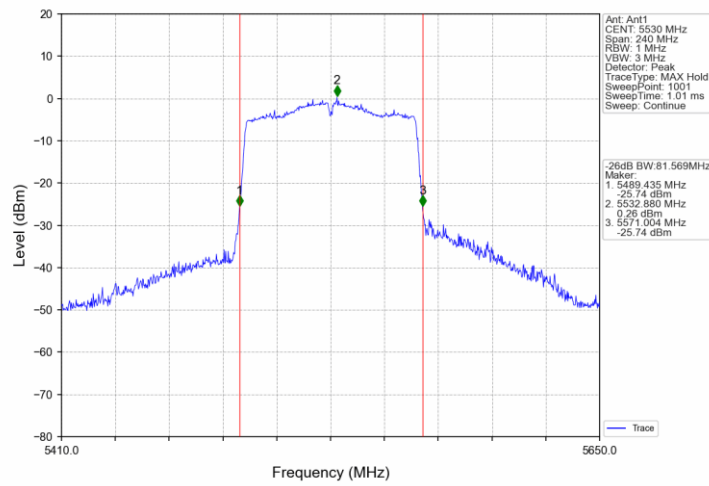

802.11ac(VHT40)_LCH_5510MHz_Ant1_NTNV

802.11ac(VHT40)_MCH_5550MHz_Ant1_NTNV

802.11ac(VHT40)_HCH_5670MHz_Ant1_NTNV

802.11ac(VHT40)_HCH_5710MHz_Ant1_NTNV

802.11ac(VHT80)_MCH_5210MHz_Ant1_NTNV

802.11ac(VHT80)_MCH_5290MHz_Ant1_NTNV

802.11ac(VHT80)_LCH_5530MHz_Ant1_NTNV

802.11ac(VHT80)_HCH_5610MHz_Ant1_NTNV

802.11ac(VHT80)_HCH_5690MHz_Ant1_NTNV

Appendix A2: Occupied channel bandwidth

Test Result

Mode	TX Type	Frequency (MHz)	ANT	99% Occupied Bandwidth (MHz)		Verdict
				Results	Limit	
802.11a	SISO	5180	1	17.970	/	Pass
		5200	1	18.088	/	Pass
		5240	1	18.124	/	Pass
		5260	1	18.117	/	Pass
		5300	1	17.912	/	Pass
		5320	1	18.093	/	Pass
		5500	1	18.041	/	Pass
		5580	1	17.930	/	Pass
		5700	1	17.963	/	Pass
		5745	1	18.032	/	Pass
		5785	1	17.986	/	Pass
		5825	1	17.975	/	Pass
		5720	1	17.993	/	Pass
802.11n (HT20)	SISO	5180	1	18.833	/	Pass
		5200	1	19.119	/	Pass
		5240	1	19.080	/	Pass
		5260	1	18.927	/	Pass
		5300	1	18.879	/	Pass
		5320	1	19.006	/	Pass
		5500	1	18.947	/	Pass
		5580	1	18.932	/	Pass
		5700	1	18.952	/	Pass
		5745	1	19.076	/	Pass
		5785	1	18.930	/	Pass
		5825	1	18.882	/	Pass
		5720	1	18.869	/	Pass
802.11n (HT40)	SISO	5190	1	37.170	/	Pass
		5230	1	37.035	/	Pass
		5270	1	37.151	/	Pass
		5310	1	36.923	/	Pass
		5510	1	36.958	/	Pass
		5550	1	37.108	/	Pass
		5670	1	37.029	/	Pass
		5755	1	37.162	/	Pass
		5795	1	37.058	/	Pass
		5710	1	37.026	/	Pass
802.11ac (VHT20)	SISO	5180	1	18.902	/	Pass
		5200	1	19.023	/	Pass
		5240	1	18.986	/	Pass
		5260	1	18.986	/	Pass
		5300	1	18.806	/	Pass
		5320	1	18.978	/	Pass
		5500	1	18.988	/	Pass
		5580	1	18.847	/	Pass
		5700	1	18.958	/	Pass
		5745	1	18.968	/	Pass
		5785	1	18.913	/	Pass
		5825	1	18.909	/	Pass
		5720	1	18.918	/	Pass
802.11ac (VHT40)	SISO	5190	1	36.967	/	Pass
		5230	1	36.830	/	Pass
		5270	1	36.966	/	Pass