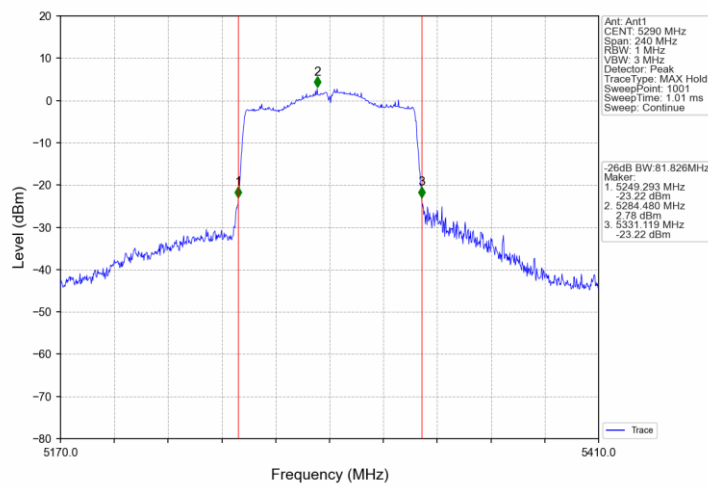

802.11ac(VHT40)_LCH_5510MHz_Ant1_NTNV

802.11ac(VHT40)_MCH_5550MHz_Ant1_NTNV

802.11ac(VHT40)_HCH_5670MHz_Ant1_NTNV

802.11ac(VHT40)_HCH_5710MHz_Ant1_NTNV

802.11ac(VHT80)_MCH_5210MHz_Ant1_NTNV

802.11ac(VHT80)_MCH_5290MHz_Ant1_NTNV

802.11ac(VHT80)_LCH_5530MHz_Ant1_NTNV

802.11ac(VHT80)_HCH_5610MHz_Ant1_NTNV

802.11ac(VHT80)_HCH_5690MHz_Ant1_NTNV

Appendix A2: Occupied channel bandwidth

Test Result

Mode	TX Type	Frequency (MHz)	ANT	99% Occupied Bandwidth (MHz)		Verdict
				Results	Limit	
802.11a	SISO	5180	1	17.970	/	Pass
		5200	1	18.088	/	Pass
		5240	1	18.124	/	Pass
		5260	1	18.117	/	Pass
		5300	1	17.912	/	Pass
		5320	1	18.093	/	Pass
		5500	1	18.041	/	Pass
		5580	1	17.930	/	Pass
		5700	1	17.963	/	Pass
		5745	1	18.032	/	Pass
		5785	1	17.986	/	Pass
		5825	1	17.975	/	Pass
		5720	1	17.993	/	Pass
802.11n (HT20)	SISO	5180	1	18.833	/	Pass
		5200	1	19.119	/	Pass
		5240	1	19.080	/	Pass
		5260	1	18.927	/	Pass
		5300	1	18.879	/	Pass
		5320	1	19.006	/	Pass
		5500	1	18.947	/	Pass
		5580	1	18.932	/	Pass
		5700	1	18.952	/	Pass
		5745	1	19.076	/	Pass
		5785	1	18.930	/	Pass
		5825	1	18.882	/	Pass
		5720	1	18.869	/	Pass
802.11n (HT40)	SISO	5190	1	37.170	/	Pass
		5230	1	37.035	/	Pass
		5270	1	37.151	/	Pass
		5310	1	36.923	/	Pass
		5510	1	36.958	/	Pass
		5550	1	37.108	/	Pass
		5670	1	37.029	/	Pass
		5755	1	37.162	/	Pass
		5795	1	37.058	/	Pass
		5710	1	37.026	/	Pass
802.11ac (VHT20)	SISO	5180	1	18.902	/	Pass
		5200	1	19.023	/	Pass
		5240	1	18.986	/	Pass
		5260	1	18.986	/	Pass
		5300	1	18.806	/	Pass
		5320	1	18.978	/	Pass
		5500	1	18.988	/	Pass
		5580	1	18.847	/	Pass
		5700	1	18.958	/	Pass
		5745	1	18.968	/	Pass
		5785	1	18.913	/	Pass
		5825	1	18.909	/	Pass
		5720	1	18.918	/	Pass
802.11ac (VHT40)	SISO	5190	1	36.967	/	Pass
		5230	1	36.830	/	Pass
		5270	1	36.966	/	Pass