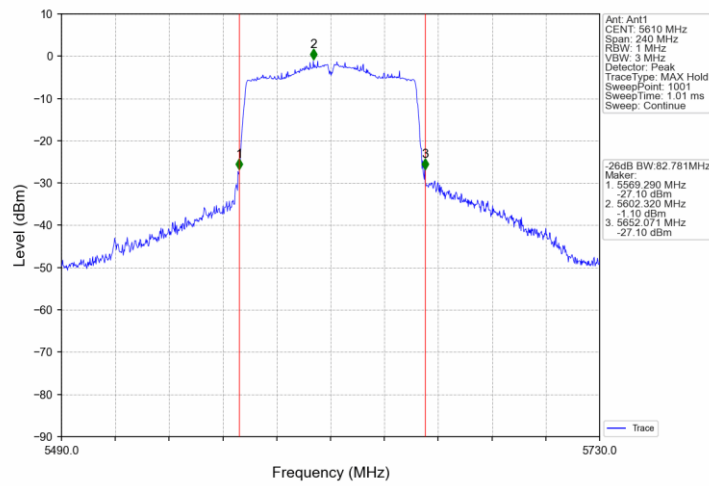

802.11ac(VHT40)_LCH_5510MHz_Ant1_NTNV

802.11ac(VHT40)_MCH_5550MHz_Ant1_NTNV

802.11ac(VHT40)_HCH_5670MHz_Ant1_NTNV

802.11ac(VHT40)_HCH_5710MHz_Ant1_NTNV

802.11ac(VHT80)_MCH_5210MHz_Ant1_NTNV

802.11ac(VHT80)_MCH_5290MHz_Ant1_NTNV

802.11ac(VHT80)_LCH_5530MHz_Ant1_NTNV

802.11ac(VHT80)_HCH_5610MHz_Ant1_NTNV

802.11ac(VHT80)_HCH_5690MHz_Ant1_NTNV

Appendix A2: Occupied channel bandwidth

Test Result

Mode	TX Type	Frequency (MHz)	ANT	99% Occupied Bandwidth (MHz)		Verdict
				Results	Limit	
802.11a	SISO	5180	1	17.970	/	Pass
		5200	1	18.088	/	Pass
		5240	1	18.124	/	Pass
		5260	1	18.117	/	Pass
		5300	1	17.912	/	Pass
		5320	1	18.093	/	Pass
		5500	1	18.041	/	Pass
		5580	1	17.930	/	Pass
		5700	1	17.963	/	Pass
		5745	1	18.032	/	Pass
		5785	1	17.986	/	Pass
		5825	1	17.975	/	Pass
		5720	1	17.993	/	Pass
802.11n (HT20)	SISO	5180	1	18.833	/	Pass
		5200	1	19.119	/	Pass
		5240	1	19.080	/	Pass
		5260	1	18.927	/	Pass
		5300	1	18.879	/	Pass
		5320	1	19.006	/	Pass
		5500	1	18.947	/	Pass
		5580	1	18.932	/	Pass
		5700	1	18.952	/	Pass
		5745	1	19.076	/	Pass
		5785	1	18.930	/	Pass
		5825	1	18.882	/	Pass
		5720	1	18.869	/	Pass
802.11n (HT40)	SISO	5190	1	37.170	/	Pass
		5230	1	37.035	/	Pass
		5270	1	37.151	/	Pass
		5310	1	36.923	/	Pass
		5510	1	36.958	/	Pass
		5550	1	37.108	/	Pass
		5670	1	37.029	/	Pass
		5755	1	37.162	/	Pass
		5795	1	37.058	/	Pass
		5710	1	37.026	/	Pass
802.11ac (VHT20)	SISO	5180	1	18.902	/	Pass
		5200	1	19.023	/	Pass
		5240	1	18.986	/	Pass
		5260	1	18.986	/	Pass
		5300	1	18.806	/	Pass
		5320	1	18.978	/	Pass
		5500	1	18.988	/	Pass
		5580	1	18.847	/	Pass
		5700	1	18.958	/	Pass
		5745	1	18.968	/	Pass
		5785	1	18.913	/	Pass
		5825	1	18.909	/	Pass
		5720	1	18.918	/	Pass
802.11ac (VHT40)	SISO	5190	1	36.967	/	Pass
		5230	1	36.830	/	Pass
		5270	1	36.966	/	Pass