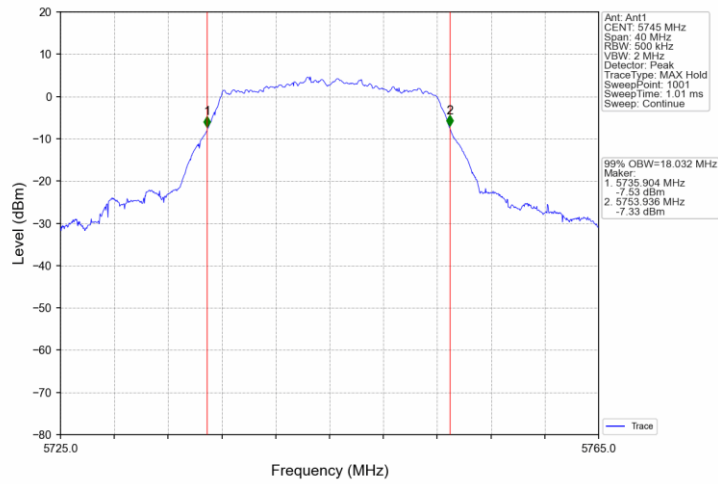

		5310	1	36.880	/	Pass
		5510	1	36.853	/	Pass
		5550	1	36.851	/	Pass
		5670	1	36.925	/	Pass
		5755	1	36.919	/	Pass
		5795	1	36.896	/	Pass
		5710	1	36.876	/	Pass
802.11ac (VHT80)	SISO	5210	1	76.196	/	Pass
		5290	1	75.923	/	Pass
		5530	1	75.918	/	Pass
		5610	1	75.998	/	Pass
		5775	1	75.854	/	Pass
		5690	1	75.954	/	Pass

Test Graphs

802.11a_LCH_5260MHz_Ant1_NTNV

802.11a_MCH_5300MHz_Ant1_NTNV

802.11a_HCH_5320MHz_Ant1_NTNV

802.11a_LCH_5500MHz_Ant1_NTNV

802.11a_MCH_5580MHz_Ant1_NTNV

802.11a_HCH_5700MHz_Ant1_NTNV

802.11a_LCH_5745MHz_Ant1_NTNV

802.11a_MCH_5785MHz_Ant1_NTNV

802.11a_HCH_5825MHz_Ant1_NTNV

802.11a_HCH_5720MHz_Ant1_NTNV

802.11n(HT20)_LCH_5180MHz_Ant1_NTNV

802.11n(HT20)_MCH_5200MHz_Ant1_NTNV

802.11n(HT20)_HCH_5240MHz_Ant1_NTNV

802.11n(HT20)_LCH_5260MHz_Ant1_NTNV