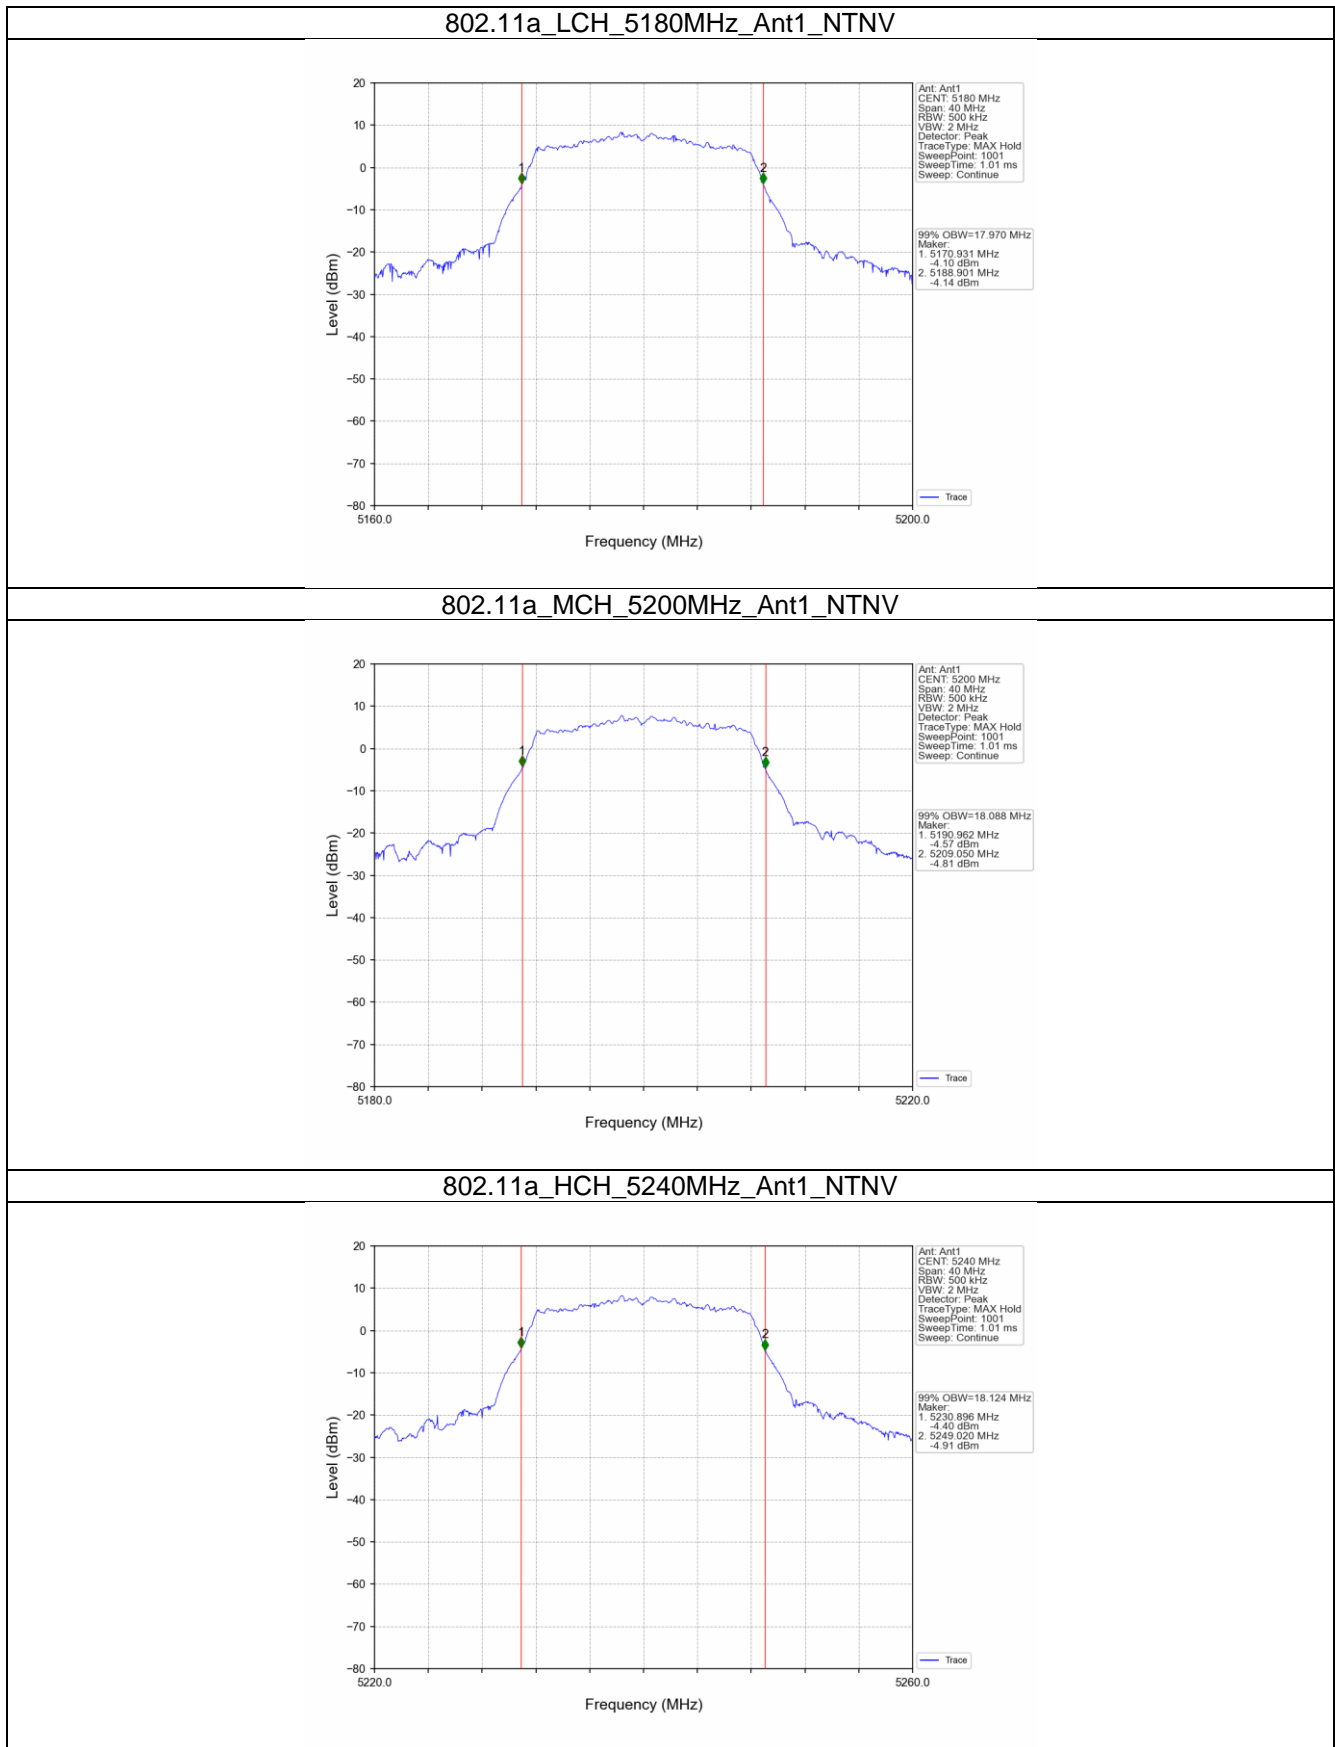

Test Graphs