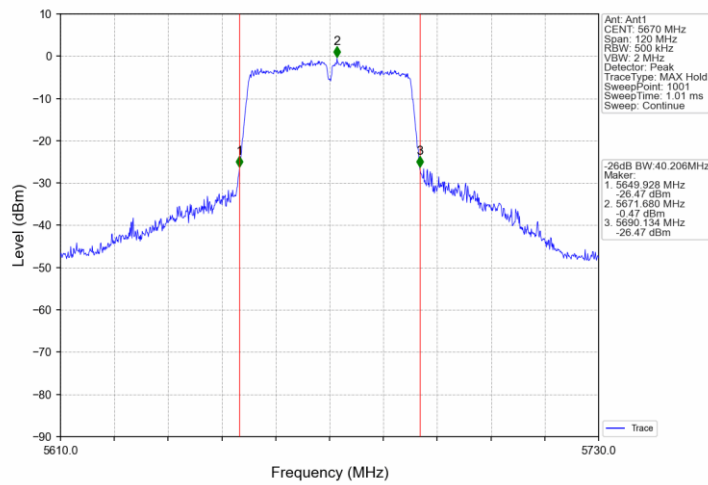

802.11ac(VHT40)_HCH_5670MHz_Ant1_NTNV