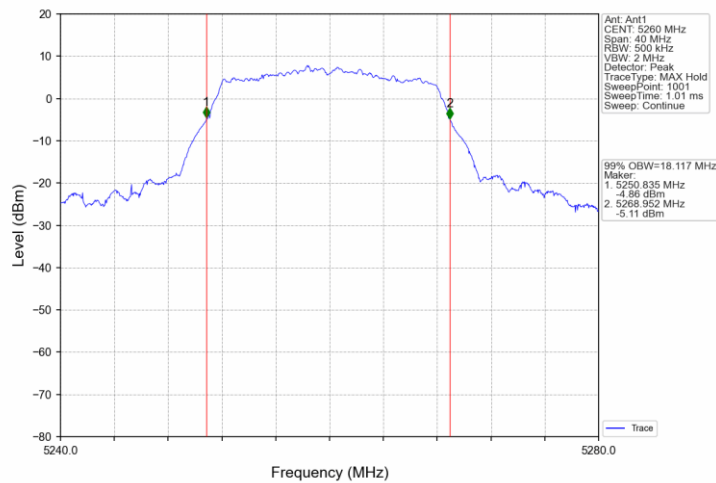

802.11a_LCH_5260MHz_Ant1_NTNV