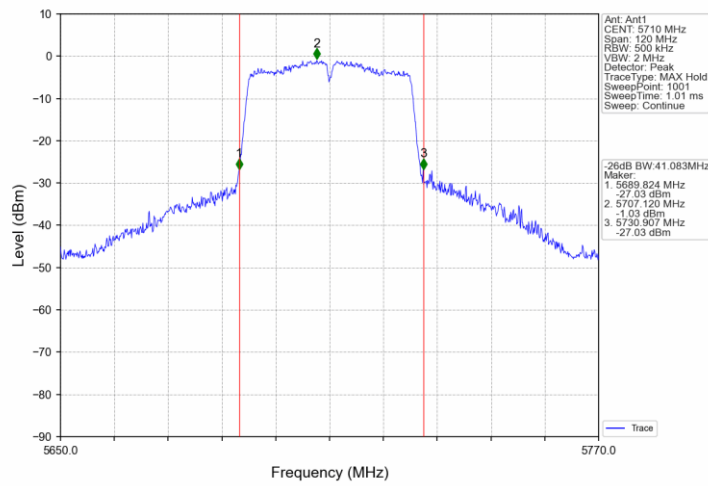

802.11ac(VHT40)_LCH_5510MHz_Ant1_NTNV

802.11ac(VHT40)_MCH_5550MHz_Ant1_NTNV

802.11ac(VHT40)_HCH_5670MHz_Ant1_NTNV

802.11ac(VHT40)_HCH_5710MHz_Ant1_NTNV

802.11ac(VHT80)_MCH_5210MHz_Ant1_NTNV

802.11ac(VHT80)_MCH_5290MHz_Ant1_NTNV

802.11ac(VHT80)_LCH_5530MHz_Ant1_NTNV

802.11ac(VHT80)_HCH_5610MHz_Ant1_NTNV

802.11ac(VHT80)_HCH_5690MHz_Ant1_NTNV

Appendix A2: Occupied channel bandwidth

Test Result

Mode	TX Type	Frequency (MHz)	ANT	99% Occupied Bandwidth (MHz)		Verdict
				Results	Limit	
802.11a	SISO	5180	1	17.970	/	Pass
		5200	1	18.088	/	Pass
		5240	1	18.124	/	Pass
		5260	1	18.117	/	Pass
		5300	1	17.912	/	Pass
		5320	1	18.093	/	Pass
		5500	1	18.041	/	Pass
		5580	1	17.930	/	Pass
		5700	1	17.963	/	Pass
		5745	1	18.032	/	Pass
		5785	1	17.986	/	Pass
		5825	1	17.975	/	Pass
		5720	1	17.993	/	Pass
802.11n (HT20)	SISO	5180	1	18.833	/	Pass
		5200	1	19.119	/	Pass
		5240	1	19.080	/	Pass
		5260	1	18.927	/	Pass
		5300	1	18.879	/	Pass
		5320	1	19.006	/	Pass
		5500	1	18.947	/	Pass
		5580	1	18.932	/	Pass
		5700	1	18.952	/	Pass
		5745	1	19.076	/	Pass
		5785	1	18.930	/	Pass
		5825	1	18.882	/	Pass
		5720	1	18.869	/	Pass
802.11n (HT40)	SISO	5190	1	37.170	/	Pass
		5230	1	37.035	/	Pass
		5270	1	37.151	/	Pass
		5310	1	36.923	/	Pass
		5510	1	36.958	/	Pass
		5550	1	37.108	/	Pass
		5670	1	37.029	/	Pass
		5755	1	37.162	/	Pass
		5795	1	37.058	/	Pass
		5710	1	37.026	/	Pass
802.11ac (VHT20)	SISO	5180	1	18.902	/	Pass
		5200	1	19.023	/	Pass
		5240	1	18.986	/	Pass
		5260	1	18.986	/	Pass
		5300	1	18.806	/	Pass
		5320	1	18.978	/	Pass
		5500	1	18.988	/	Pass
		5580	1	18.847	/	Pass
		5700	1	18.958	/	Pass
		5745	1	18.968	/	Pass
		5785	1	18.913	/	Pass
		5825	1	18.909	/	Pass
		5720	1	18.918	/	Pass
802.11ac (VHT40)	SISO	5190	1	36.967	/	Pass
		5230	1	36.830	/	Pass
		5270	1	36.966	/	Pass