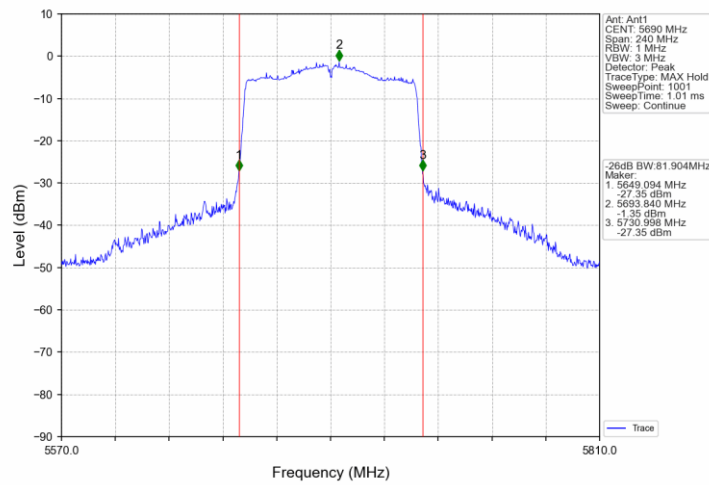

802.11ac(VHT40)_LCH_5510MHz_Ant1_NTNV

802.11ac(VHT40)_MCH_5550MHz_Ant1_NTNV

802.11ac(VHT40)_HCH_5670MHz_Ant1_NTNV

802.11ac(VHT40)_HCH_5710MHz_Ant1_NTNV

802.11ac(VHT80)_MCH_5210MHz_Ant1_NTNV

802.11ac(VHT80)_MCH_5290MHz_Ant1_NTNV

802.11ac(VHT80)_LCH_5530MHz_Ant1_NTNV

802.11ac(VHT80)_HCH_5610MHz_Ant1_NTNV

802.11ac(VHT80)_HCH_5690MHz_Ant1_NTNV

Appendix A2: Occupied channel bandwidth

Test Result

Mode	TX Type	Frequency (MHz)	ANT	99% Occupied Bandwidth (MHz)		Verdict
				Results	Limit	
802.11a	SISO	5180	1	17.970	/	Pass
		5200	1	18.088	/	Pass
		5240	1	18.124	/	Pass
		5260	1	18.117	/	Pass
		5300	1	17.912	/	Pass
		5320	1	18.093	/	Pass
		5500	1	18.041	/	Pass
		5580	1	17.930	/	Pass
		5700	1	17.963	/	Pass
		5745	1	18.032	/	Pass
		5785	1	17.986	/	Pass
		5825	1	17.975	/	Pass
		5720	1	17.993	/	Pass
802.11n (HT20)	SISO	5180	1	18.833	/	Pass
		5200	1	19.119	/	Pass
		5240	1	19.080	/	Pass
		5260	1	18.927	/	Pass
		5300	1	18.879	/	Pass
		5320	1	19.006	/	Pass
		5500	1	18.947	/	Pass
		5580	1	18.932	/	Pass
		5700	1	18.952	/	Pass
		5745	1	19.076	/	Pass
		5785	1	18.930	/	Pass
		5825	1	18.882	/	Pass
		5720	1	18.869	/	Pass
802.11n (HT40)	SISO	5190	1	37.170	/	Pass
		5230	1	37.035	/	Pass
		5270	1	37.151	/	Pass
		5310	1	36.923	/	Pass
		5510	1	36.958	/	Pass
		5550	1	37.108	/	Pass
		5670	1	37.029	/	Pass
		5755	1	37.162	/	Pass
		5795	1	37.058	/	Pass
		5710	1	37.026	/	Pass
802.11ac (VHT20)	SISO	5180	1	18.902	/	Pass
		5200	1	19.023	/	Pass
		5240	1	18.986	/	Pass
		5260	1	18.986	/	Pass
		5300	1	18.806	/	Pass
		5320	1	18.978	/	Pass
		5500	1	18.988	/	Pass
		5580	1	18.847	/	Pass
		5700	1	18.958	/	Pass
		5745	1	18.968	/	Pass
		5785	1	18.913	/	Pass
		5825	1	18.909	/	Pass
		5720	1	18.918	/	Pass
802.11ac (VHT40)	SISO	5190	1	36.967	/	Pass
		5230	1	36.830	/	Pass
		5270	1	36.966	/	Pass