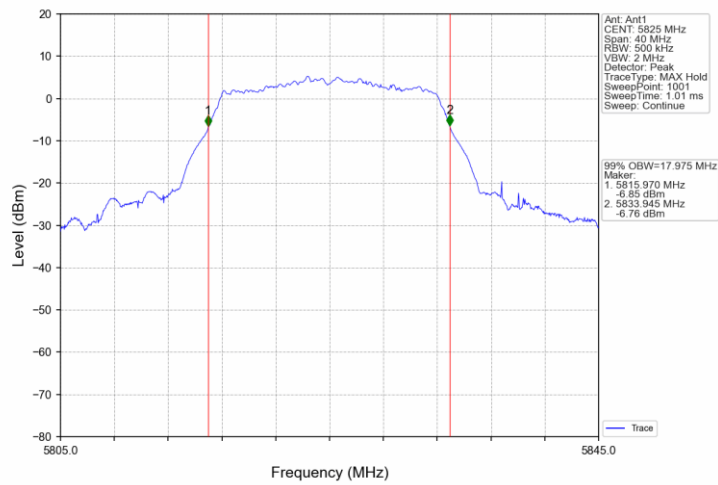

		5310	1	36.880	/	Pass
		5510	1	36.853	/	Pass
		5550	1	36.851	/	Pass
		5670	1	36.925	/	Pass
		5755	1	36.919	/	Pass
		5795	1	36.896	/	Pass
		5710	1	36.876	/	Pass
802.11ac (VHT80)	SISO	5210	1	76.196	/	Pass
		5290	1	75.923	/	Pass
		5530	1	75.918	/	Pass
		5610	1	75.998	/	Pass
		5775	1	75.854	/	Pass
		5690	1	75.954	/	Pass

Test Graphs

802.11a_LCH_5260MHz_Ant1_NTNV

802.11a_MCH_5300MHz_Ant1_NTNV

802.11a_HCH_5320MHz_Ant1_NTNV

802.11a_LCH_5500MHz_Ant1_NTNV

802.11a_MCH_5580MHz_Ant1_NTNV

802.11a_HCH_5700MHz_Ant1_NTNV

802.11a_LCH_5745MHz_Ant1_NTNV

802.11a_MCH_5785MHz_Ant1_NTNV

802.11a_HCH_5825MHz_Ant1_NTNV

802.11a_HCH_5720MHz_Ant1_NTNV

802.11n(HT20)_LCH_5180MHz_Ant1_NTNV

802.11n(HT20)_MCH_5200MHz_Ant1_NTNV

802.11n(HT20)_HCH_5240MHz_Ant1_NTNV

802.11n(HT20)_LCH_5260MHz_Ant1_NTNV