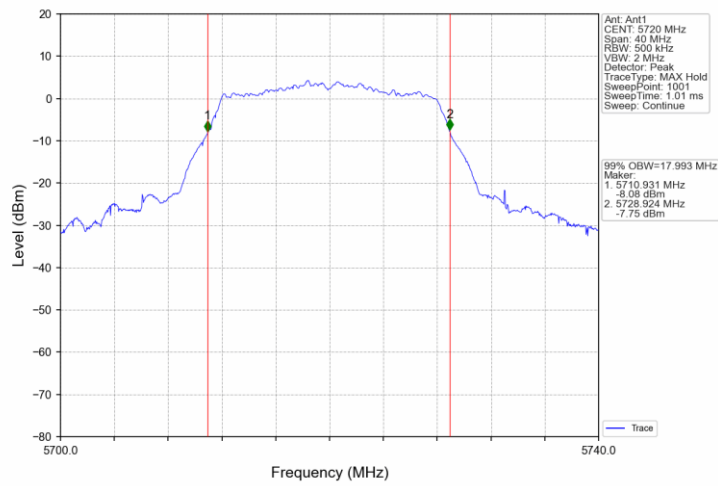

		5310	1	36.880	/	Pass
		5510	1	36.853	/	Pass
		5550	1	36.851	/	Pass
		5670	1	36.925	/	Pass
		5755	1	36.919	/	Pass
		5795	1	36.896	/	Pass
		5710	1	36.876	/	Pass
802.11ac (VHT80)	SISO	5210	1	76.196	/	Pass
		5290	1	75.923	/	Pass
		5530	1	75.918	/	Pass
		5610	1	75.998	/	Pass
		5775	1	75.854	/	Pass
		5690	1	75.954	/	Pass

Test Graphs

802.11a_LCH_5260MHz_Ant1_NTNV

802.11a_MCH_5300MHz_Ant1_NTNV

802.11a_HCH_5320MHz_Ant1_NTNV

802.11a_LCH_5500MHz_Ant1_NTNV

802.11a_MCH_5580MHz_Ant1_NTNV

802.11a_HCH_5700MHz_Ant1_NTNV

802.11a_LCH_5745MHz_Ant1_NTNV

802.11a_MCH_5785MHz_Ant1_NTNV

802.11a_HCH_5825MHz_Ant1_NTNV

802.11a_HCH_5720MHz_Ant1_NTNV

802.11n(HT20)_LCH_5180MHz_Ant1_NTNV

802.11n(HT20)_MCH_5200MHz_Ant1_NTNV

802.11n(HT20)_HCH_5240MHz_Ant1_NTNV

802.11n(HT20)_LCH_5260MHz_Ant1_NTNV