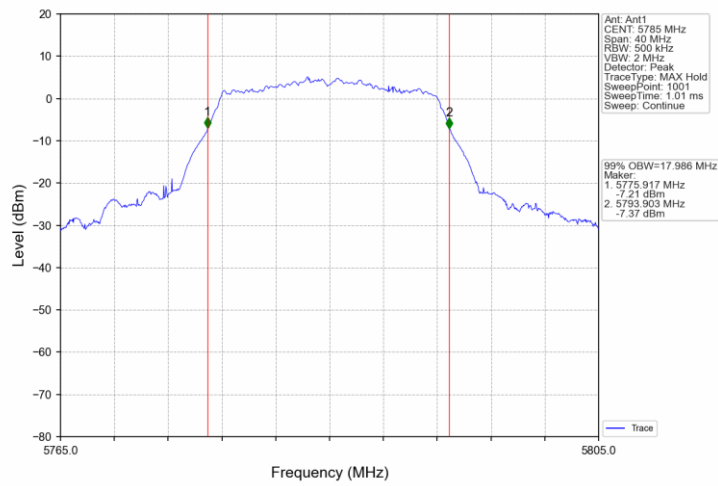

		5310	1	36.880	/	Pass
		5510	1	36.853	/	Pass
		5550	1	36.851	/	Pass
		5670	1	36.925	/	Pass
		5755	1	36.919	/	Pass
		5795	1	36.896	/	Pass
		5710	1	36.876	/	Pass
802.11ac (VHT80)	SISO	5210	1	76.196	/	Pass
		5290	1	75.923	/	Pass
		5530	1	75.918	/	Pass
		5610	1	75.998	/	Pass
		5775	1	75.854	/	Pass
		5690	1	75.954	/	Pass

Test Graphs

802.11a_LCH_5260MHz_Ant1_NTNV

802.11a_MCH_5300MHz_Ant1_NTNV

802.11a_HCH_5320MHz_Ant1_NTNV

802.11a_LCH_5500MHz_Ant1_NTNV

802.11a_MCH_5580MHz_Ant1_NTNV

802.11a_HCH_5700MHz_Ant1_NTNV

802.11a_LCH_5745MHz_Ant1_NTNV

802.11a_MCH_5785MHz_Ant1_NTNV

802.11a_HCH_5825MHz_Ant1_NTNV

802.11a_HCH_5720MHz_Ant1_NTNV

802.11n(HT20)_LCH_5180MHz_Ant1_NTNV

802.11n(HT20)_MCH_5200MHz_Ant1_NTNV

802.11n(HT20)_HCH_5240MHz_Ant1_NTNV

802.11n(HT20)_LCH_5260MHz_Ant1_NTNV