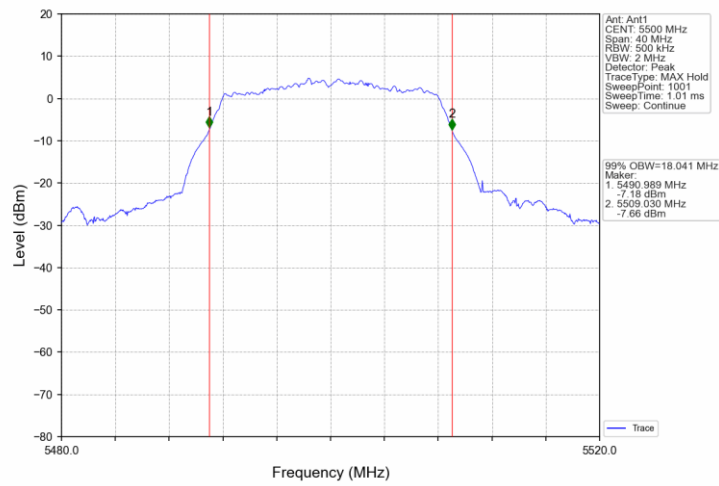

		5310	1	36.880	/	Pass
		5510	1	36.853	/	Pass
		5550	1	36.851	/	Pass
		5670	1	36.925	/	Pass
		5755	1	36.919	/	Pass
		5795	1	36.896	/	Pass
		5710	1	36.876	/	Pass
802.11ac (VHT80)	SISO	5210	1	76.196	/	Pass
		5290	1	75.923	/	Pass
		5530	1	75.918	/	Pass
		5610	1	75.998	/	Pass
		5775	1	75.854	/	Pass
		5690	1	75.954	/	Pass

Test Graphs

802.11a_LCH_5260MHz_Ant1_NTNV

802.11a_MCH_5300MHz_Ant1_NTNV

802.11a_HCH_5320MHz_Ant1_NTNV

802.11a_LCH_5500MHz_Ant1_NTNV

802.11a_MCH_5580MHz_Ant1_NTNV

802.11a_HCH_5700MHz_Ant1_NTNV

802.11a_LCH_5745MHz_Ant1_NTNV

802.11a_MCH_5785MHz_Ant1_NTNV

802.11a_HCH_5825MHz_Ant1_NTNV

802.11a_HCH_5720MHz_Ant1_NTNV

802.11n(HT20)_LCH_5180MHz_Ant1_NTNV

802.11n(HT20)_MCH_5200MHz_Ant1_NTNV

802.11n(HT20)_HCH_5240MHz_Ant1_NTNV

802.11n(HT20)_LCH_5260MHz_Ant1_NTNV