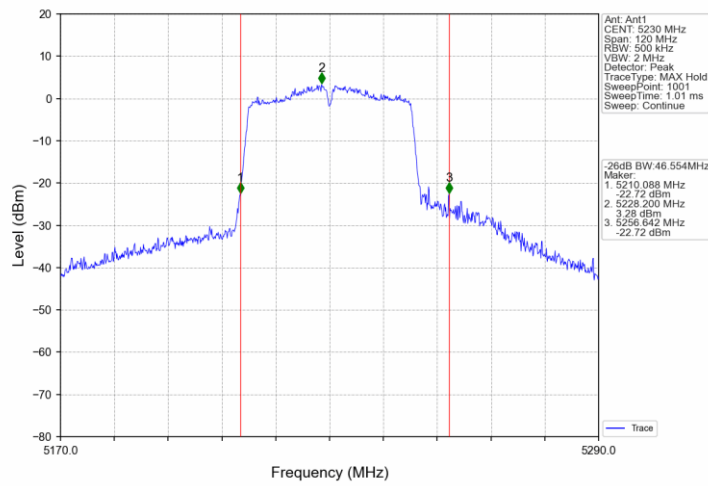

802.11ac(VHT20)_HCH_5700MHz_Ant1_NTNV

802.11ac(VHT20)_HCH_5720MHz_Ant1_NTNV

802.11ac(VHT40)_LCH_5190MHz_Ant1_NTNV

802.11ac(VHT40)_HCH_5230MHz_Ant1_NTNV

802.11ac(VHT40)_LCH_5270MHz_Ant1_NTNV

802.11ac(VHT40)_HCH_5310MHz_Ant1_NTNV

802.11ac(VHT80)_LCH_5530MHz_Ant1_NTNV

802.11ac(VHT80)_HCH_5610MHz_Ant1_NTNV

802.11ac(VHT80)_HCH_5690MHz_Ant1_NTNV

Appendix A2: Occupied channel bandwidth

Test Result

Mode	TX Type	Frequency (MHz)	ANT	99% Occupied Bandwidth (MHz)		Verdict
				Results	Limit	
802.11a	SISO	5180	1	17.970	/	Pass
		5200	1	18.088	/	Pass
		5240	1	18.124	/	Pass
		5260	1	18.117	/	Pass
		5300	1	17.912	/	Pass
		5320	1	18.093	/	Pass
		5500	1	18.041	/	Pass
		5580	1	17.930	/	Pass
		5700	1	17.963	/	Pass
		5745	1	18.032	/	Pass
		5785	1	17.986	/	Pass
		5825	1	17.975	/	Pass
		5720	1	17.993	/	Pass
802.11n (HT20)	SISO	5180	1	18.833	/	Pass
		5200	1	19.119	/	Pass
		5240	1	19.080	/	Pass
		5260	1	18.927	/	Pass
		5300	1	18.879	/	Pass
		5320	1	19.006	/	Pass
		5500	1	18.947	/	Pass
		5580	1	18.932	/	Pass
		5700	1	18.952	/	Pass
		5745	1	19.076	/	Pass
		5785	1	18.930	/	Pass
		5825	1	18.882	/	Pass
		5720	1	18.869	/	Pass
802.11n (HT40)	SISO	5190	1	37.170	/	Pass
		5230	1	37.035	/	Pass
		5270	1	37.151	/	Pass
		5310	1	36.923	/	Pass
		5510	1	36.958	/	Pass
		5550	1	37.108	/	Pass
		5670	1	37.029	/	Pass
		5755	1	37.162	/	Pass
		5795	1	37.058	/	Pass
		5710	1	37.026	/	Pass
802.11ac (VHT20)	SISO	5180	1	18.902	/	Pass
		5200	1	19.023	/	Pass
		5240	1	18.986	/	Pass
		5260	1	18.986	/	Pass
		5300	1	18.806	/	Pass
		5320	1	18.978	/	Pass
		5500	1	18.988	/	Pass
		5580	1	18.847	/	Pass
		5700	1	18.958	/	Pass
		5745	1	18.968	/	Pass
		5785	1	18.913	/	Pass
		5825	1	18.909	/	Pass
		5720	1	18.918	/	Pass
802.11ac (VHT40)	SISO	5190	1	36.967	/	Pass
		5230	1	36.830	/	Pass
		5270	1	36.966	/	Pass