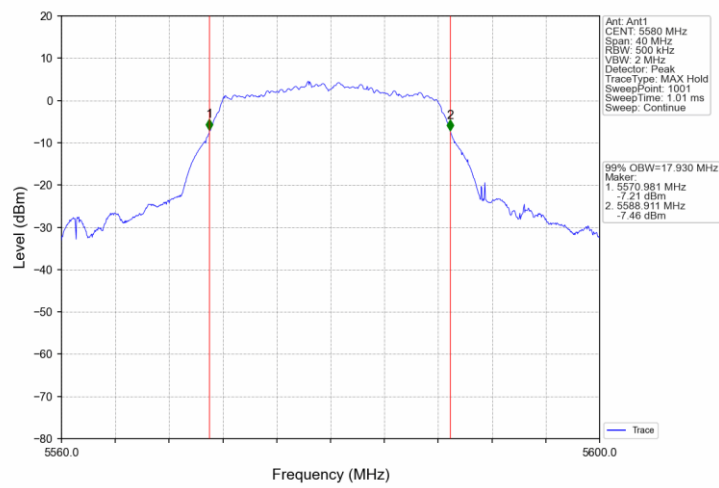

		5310	1	36.880	/	Pass
		5510	1	36.853	/	Pass
		5550	1	36.851	/	Pass
		5670	1	36.925	/	Pass
		5755	1	36.919	/	Pass
		5795	1	36.896	/	Pass
		5710	1	36.876	/	Pass
802.11ac (VHT80)	SISO	5210	1	76.196	/	Pass
		5290	1	75.923	/	Pass
		5530	1	75.918	/	Pass
		5610	1	75.998	/	Pass
		5775	1	75.854	/	Pass
		5690	1	75.954	/	Pass

Test Graphs

802.11a_LCH_5260MHz_Ant1_NTNV

802.11a_MCH_5300MHz_Ant1_NTNV

802.11a_HCH_5320MHz_Ant1_NTNV

802.11a_LCH_5500MHz_Ant1_NTNV

802.11a_MCH_5580MHz_Ant1_NTNV

802.11a_HCH_5700MHz_Ant1_NTNV

802.11a_LCH_5745MHz_Ant1_NTNV

802.11a_MCH_5785MHz_Ant1_NTNV

802.11a_HCH_5825MHz_Ant1_NTNV

802.11a_HCH_5720MHz_Ant1_NTNV

802.11n(HT20)_LCH_5180MHz_Ant1_NTNV

802.11n(HT20)_MCH_5200MHz_Ant1_NTNV

802.11n(HT20)_HCH_5240MHz_Ant1_NTNV

802.11n(HT20)_LCH_5260MHz_Ant1_NTNV