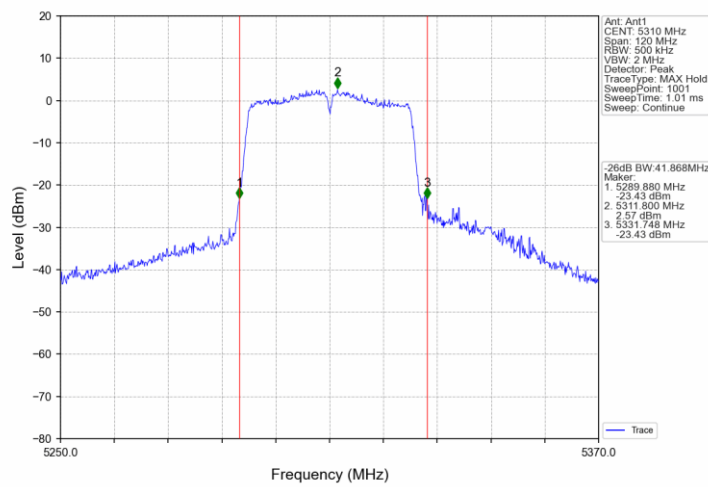

802.11ac(VHT20)_HCH_5700MHz_Ant1_NTNV

802.11ac(VHT20)_HCH_5720MHz_Ant1_NTNV

802.11ac(VHT40)_LCH_5190MHz_Ant1_NTNV

802.11ac(VHT40)_HCH_5230MHz_Ant1_NTNV

802.11ac(VHT40)_LCH_5270MHz_Ant1_NTNV

802.11ac(VHT40)_HCH_5310MHz_Ant1_NTNV

802.11ac(VHT80)_LCH_5530MHz_Ant1_NTNV

802.11ac(VHT80)_HCH_5610MHz_Ant1_NTNV

802.11ac(VHT80)_HCH_5690MHz_Ant1_NTNV

Appendix A2: Occupied channel bandwidth

Test Result

Mode	TX Type	Frequency (MHz)	ANT	99% Occupied Bandwidth (MHz)		Verdict
				Results	Limit	
802.11a	SISO	5180	1	17.970	/	Pass
		5200	1	18.088	/	Pass
		5240	1	18.124	/	Pass
		5260	1	18.117	/	Pass
		5300	1	17.912	/	Pass
		5320	1	18.093	/	Pass
		5500	1	18.041	/	Pass
		5580	1	17.930	/	Pass
		5700	1	17.963	/	Pass
		5745	1	18.032	/	Pass
		5785	1	17.986	/	Pass
		5825	1	17.975	/	Pass
		5720	1	17.993	/	Pass
802.11n (HT20)	SISO	5180	1	18.833	/	Pass
		5200	1	19.119	/	Pass
		5240	1	19.080	/	Pass
		5260	1	18.927	/	Pass
		5300	1	18.879	/	Pass
		5320	1	19.006	/	Pass
		5500	1	18.947	/	Pass
		5580	1	18.932	/	Pass
		5700	1	18.952	/	Pass
		5745	1	19.076	/	Pass
		5785	1	18.930	/	Pass
		5825	1	18.882	/	Pass
		5720	1	18.869	/	Pass
802.11n (HT40)	SISO	5190	1	37.170	/	Pass
		5230	1	37.035	/	Pass
		5270	1	37.151	/	Pass
		5310	1	36.923	/	Pass
		5510	1	36.958	/	Pass
		5550	1	37.108	/	Pass
		5670	1	37.029	/	Pass
		5755	1	37.162	/	Pass
		5795	1	37.058	/	Pass
		5710	1	37.026	/	Pass
802.11ac (VHT20)	SISO	5180	1	18.902	/	Pass
		5200	1	19.023	/	Pass
		5240	1	18.986	/	Pass
		5260	1	18.986	/	Pass
		5300	1	18.806	/	Pass
		5320	1	18.978	/	Pass
		5500	1	18.988	/	Pass
		5580	1	18.847	/	Pass
		5700	1	18.958	/	Pass
		5745	1	18.968	/	Pass
		5785	1	18.913	/	Pass
		5825	1	18.909	/	Pass
		5720	1	18.918	/	Pass
802.11ac (VHT40)	SISO	5190	1	36.967	/	Pass
		5230	1	36.830	/	Pass
		5270	1	36.966	/	Pass