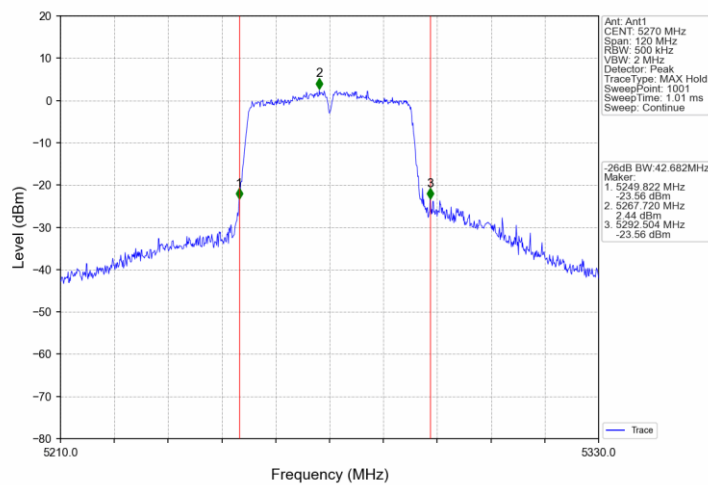

802.11ac(VHT20)_HCH_5700MHz_Ant1_NTNV

802.11ac(VHT20)_HCH_5720MHz_Ant1_NTNV

802.11ac(VHT40)_LCH_5190MHz_Ant1_NTNV

802.11ac(VHT40)_HCH_5230MHz_Ant1_NTNV

802.11ac(VHT40)_LCH_5270MHz_Ant1_NTNV

802.11ac(VHT40)_HCH_5310MHz_Ant1_NTNV

802.11ac(VHT80)_LCH_5530MHz_Ant1_NTNV

802.11ac(VHT80)_HCH_5610MHz_Ant1_NTNV

802.11ac(VHT80)_HCH_5690MHz_Ant1_NTNV

Appendix A2: Occupied channel bandwidth

Test Result

Mode	TX Type	Frequency (MHz)	ANT	99% Occupied Bandwidth (MHz)		Verdict
				Results	Limit	
802.11a	SISO	5180	1	17.970	/	Pass
		5200	1	18.088	/	Pass
		5240	1	18.124	/	Pass
		5260	1	18.117	/	Pass
		5300	1	17.912	/	Pass
		5320	1	18.093	/	Pass
		5500	1	18.041	/	Pass
		5580	1	17.930	/	Pass
		5700	1	17.963	/	Pass
		5745	1	18.032	/	Pass
		5785	1	17.986	/	Pass
		5825	1	17.975	/	Pass
		5720	1	17.993	/	Pass
802.11n (HT20)	SISO	5180	1	18.833	/	Pass
		5200	1	19.119	/	Pass
		5240	1	19.080	/	Pass
		5260	1	18.927	/	Pass
		5300	1	18.879	/	Pass
		5320	1	19.006	/	Pass
		5500	1	18.947	/	Pass
		5580	1	18.932	/	Pass
		5700	1	18.952	/	Pass
		5745	1	19.076	/	Pass
		5785	1	18.930	/	Pass
		5825	1	18.882	/	Pass
		5720	1	18.869	/	Pass
802.11n (HT40)	SISO	5190	1	37.170	/	Pass
		5230	1	37.035	/	Pass
		5270	1	37.151	/	Pass
		5310	1	36.923	/	Pass
		5510	1	36.958	/	Pass
		5550	1	37.108	/	Pass
		5670	1	37.029	/	Pass
		5755	1	37.162	/	Pass
		5795	1	37.058	/	Pass
		5710	1	37.026	/	Pass
802.11ac (VHT20)	SISO	5180	1	18.902	/	Pass
		5200	1	19.023	/	Pass
		5240	1	18.986	/	Pass
		5260	1	18.986	/	Pass
		5300	1	18.806	/	Pass
		5320	1	18.978	/	Pass
		5500	1	18.988	/	Pass
		5580	1	18.847	/	Pass
		5700	1	18.958	/	Pass
		5745	1	18.968	/	Pass
		5785	1	18.913	/	Pass
		5825	1	18.909	/	Pass
		5720	1	18.918	/	Pass
802.11ac (VHT40)	SISO	5190	1	36.967	/	Pass
		5230	1	36.830	/	Pass
		5270	1	36.966	/	Pass