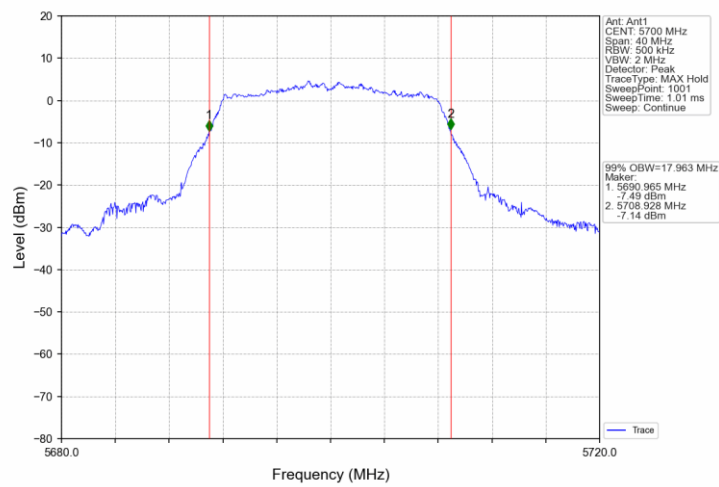

		5310	1	36.880	/	Pass
		5510	1	36.853	/	Pass
		5550	1	36.851	/	Pass
		5670	1	36.925	/	Pass
		5755	1	36.919	/	Pass
		5795	1	36.896	/	Pass
		5710	1	36.876	/	Pass
802.11ac (VHT80)	SISO	5210	1	76.196	/	Pass
		5290	1	75.923	/	Pass
		5530	1	75.918	/	Pass
		5610	1	75.998	/	Pass
		5775	1	75.854	/	Pass
		5690	1	75.954	/	Pass

Test Graphs

802.11a_LCH_5260MHz_Ant1_NTNV

802.11a_MCH_5300MHz_Ant1_NTNV

802.11a_HCH_5320MHz_Ant1_NTNV

802.11a_LCH_5500MHz_Ant1_NTNV

802.11a_MCH_5580MHz_Ant1_NTNV

802.11a_HCH_5700MHz_Ant1_NTNV

802.11a_LCH_5745MHz_Ant1_NTNV

802.11a_MCH_5785MHz_Ant1_NTNV

802.11a_HCH_5825MHz_Ant1_NTNV

802.11a_HCH_5720MHz_Ant1_NTNV

802.11n(HT20)_LCH_5180MHz_Ant1_NTNV

802.11n(HT20)_MCH_5200MHz_Ant1_NTNV

802.11n(HT20)_HCH_5240MHz_Ant1_NTNV

802.11n(HT20)_LCH_5260MHz_Ant1_NTNV