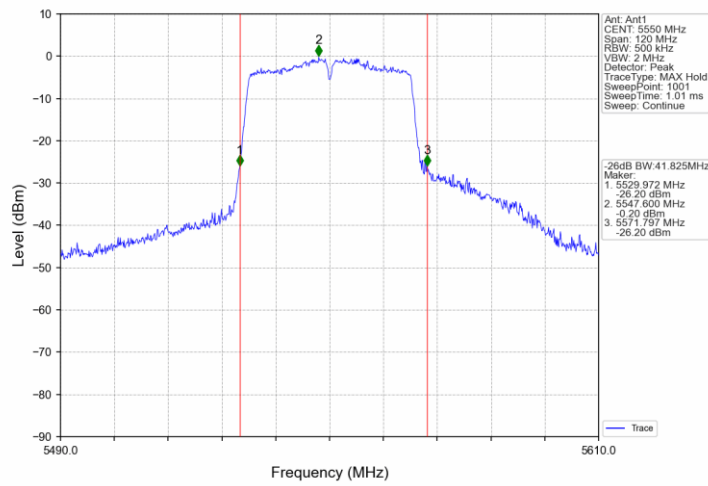

802.11ac(VHT40)_MCH_5550MHz_Ant1_NTNV