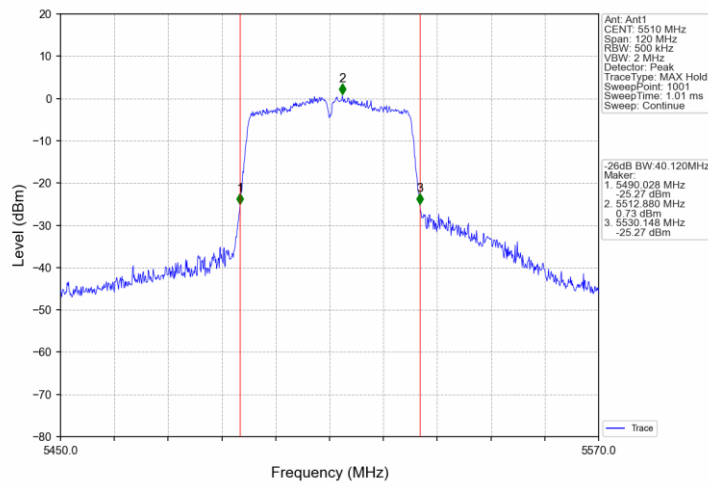

802.11ac(VHT40)_LCH_5510MHz_Ant1_NTNV