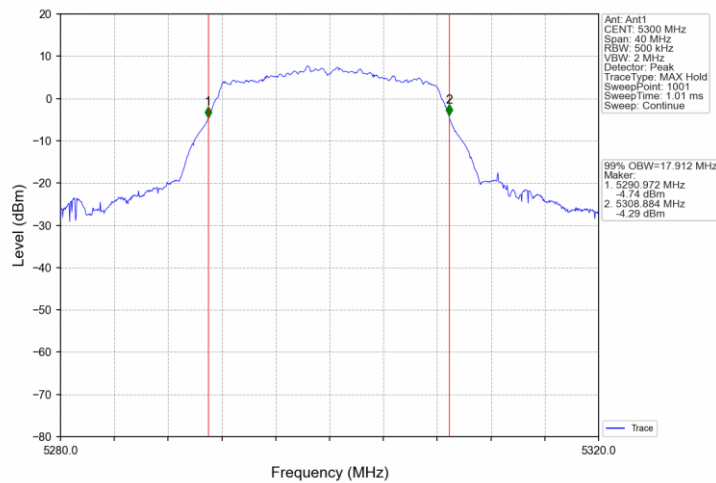

		5310	1	36.880	/	Pass
		5510	1	36.853	/	Pass
		5550	1	36.851	/	Pass
		5670	1	36.925	/	Pass
		5755	1	36.919	/	Pass
		5795	1	36.896	/	Pass
		5710	1	36.876	/	Pass
802.11ac (VHT80)	SISO	5210	1	76.196	/	Pass
		5290	1	75.923	/	Pass
		5530	1	75.918	/	Pass
		5610	1	75.998	/	Pass
		5775	1	75.854	/	Pass
		5690	1	75.954	/	Pass

Test Graphs

802.11a_LCH_5260MHz_Ant1_NTNV

802.11a_MCH_5300MHz_Ant1_NTNV

802.11a_HCH_5320MHz_Ant1_NTNV

802.11a_LCH_5500MHz_Ant1_NTNV

802.11a_MCH_5580MHz_Ant1_NTNV

802.11a_HCH_5700MHz_Ant1_NTNV

802.11a_LCH_5745MHz_Ant1_NTNV