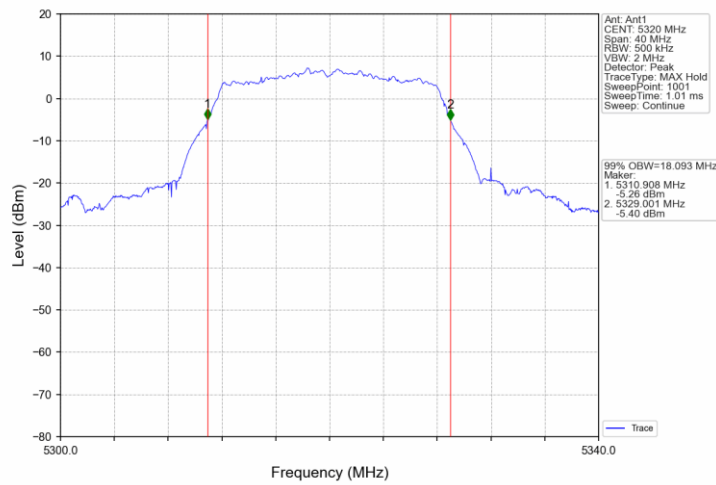

		5310	1	36.880	/	Pass
		5510	1	36.853	/	Pass
		5550	1	36.851	/	Pass
		5670	1	36.925	/	Pass
		5755	1	36.919	/	Pass
		5795	1	36.896	/	Pass
		5710	1	36.876	/	Pass
802.11ac (VHT80)	SISO	5210	1	76.196	/	Pass
		5290	1	75.923	/	Pass
		5530	1	75.918	/	Pass
		5610	1	75.998	/	Pass
		5775	1	75.854	/	Pass
		5690	1	75.954	/	Pass

Test Graphs

802.11a_LCH_5260MHz_Ant1_NTNV

802.11a_MCH_5300MHz_Ant1_NTNV

802.11a_HCH_5320MHz_Ant1_NTNV

802.11a_LCH_5500MHz_Ant1_NTNV

802.11a_MCH_5580MHz_Ant1_NTNV

802.11a_HCH_5700MHz_Ant1_NTNV

802.11a_LCH_5745MHz_Ant1_NTNV

802.11a_MCH_5785MHz_Ant1_NTNV

802.11a_HCH_5825MHz_Ant1_NTNV

802.11a_HCH_5720MHz_Ant1_NTNV

802.11n(HT20)_LCH_5180MHz_Ant1_NTNV

802.11n(HT20)_MCH_5200MHz_Ant1_NTNV

802.11n(HT20)_HCH_5240MHz_Ant1_NTNV

802.11n(HT20)_LCH_5260MHz_Ant1_NTNV