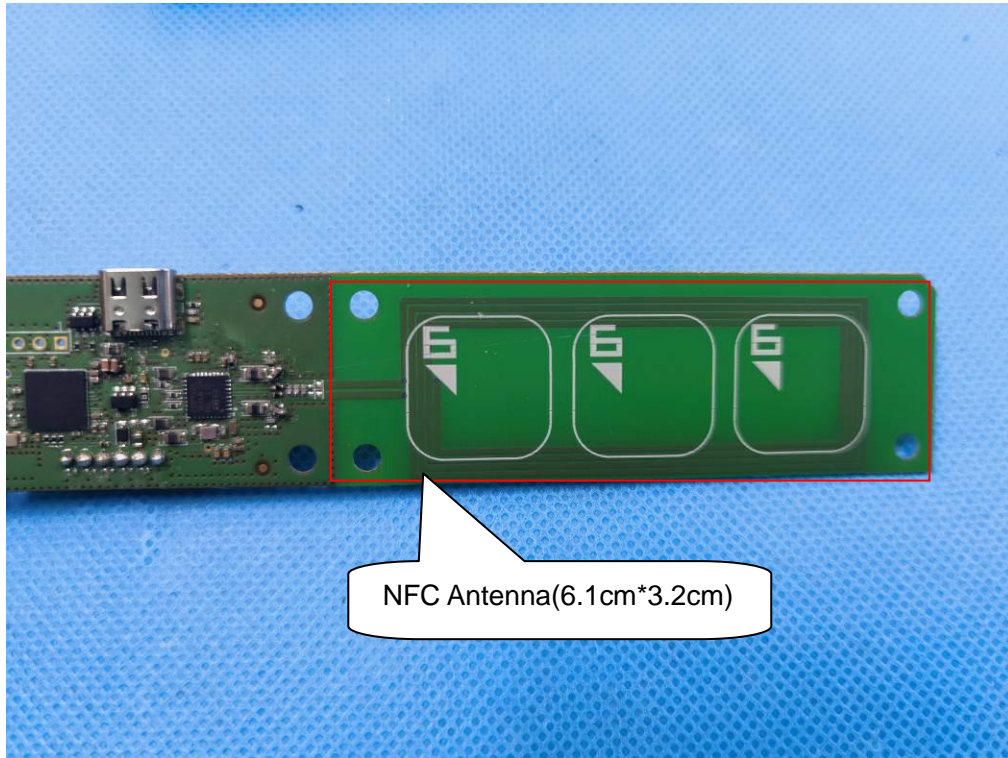

Antenna Diagram

Manufacturer: Xplored SRL
Via S Maria del Campo 150, Rapallo 16035, Italy

Frequency:13.56MHz