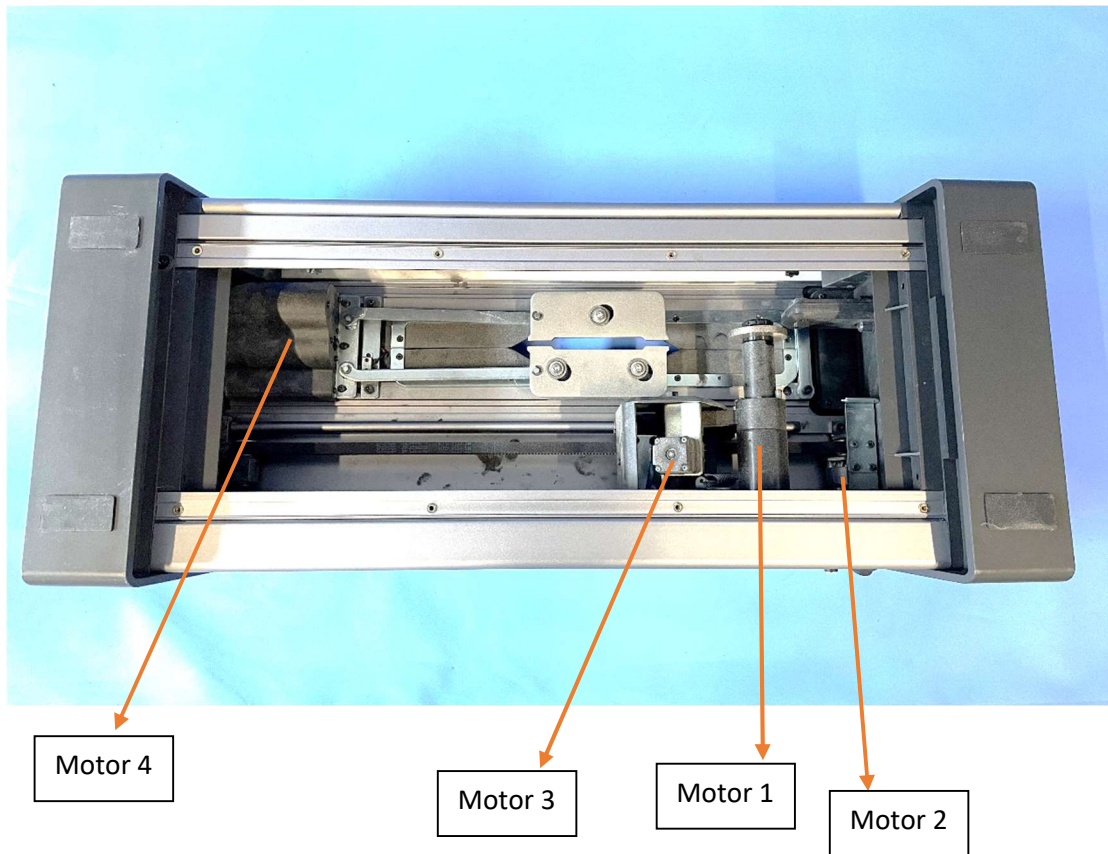

Internal Photos

Motor 1:

Motor 2:

Motor 3:

Motor 4:

RFID

Antenna, outer ring diameter: 38.7mm

Adaptor