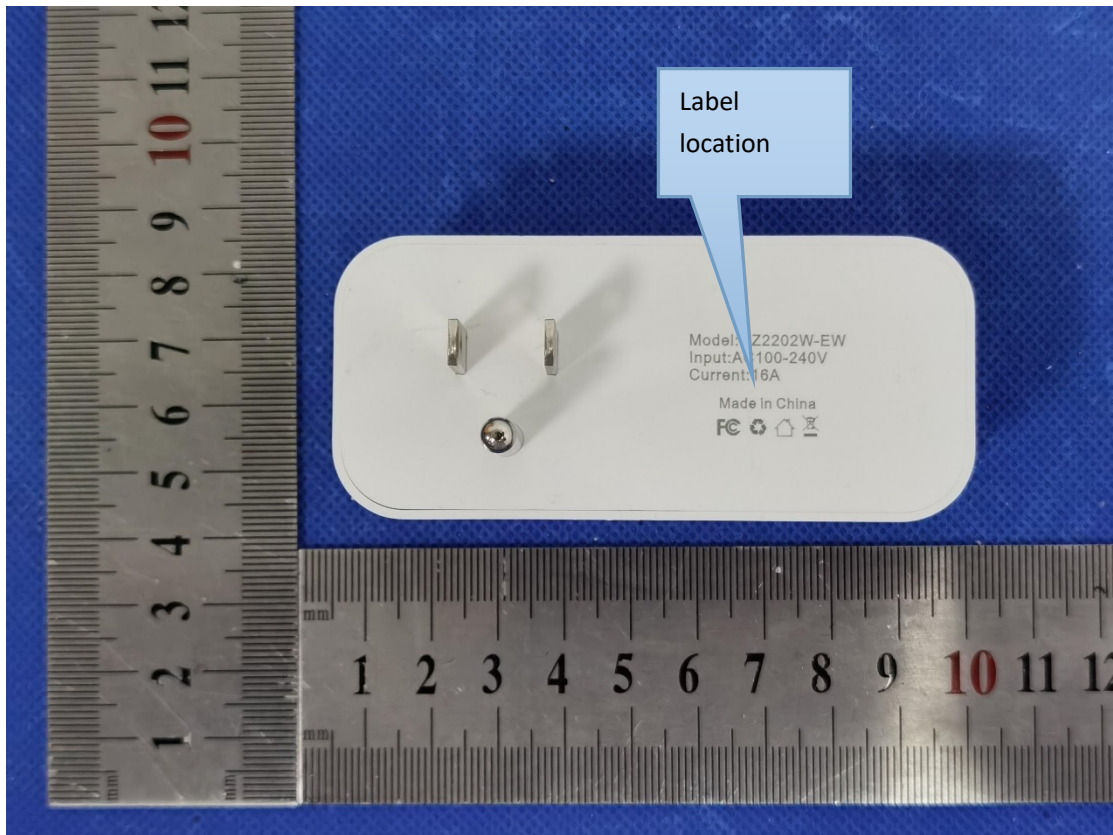

Label & label location

20mm*10mm

FCC ID:2BD5Z-CZ2202W