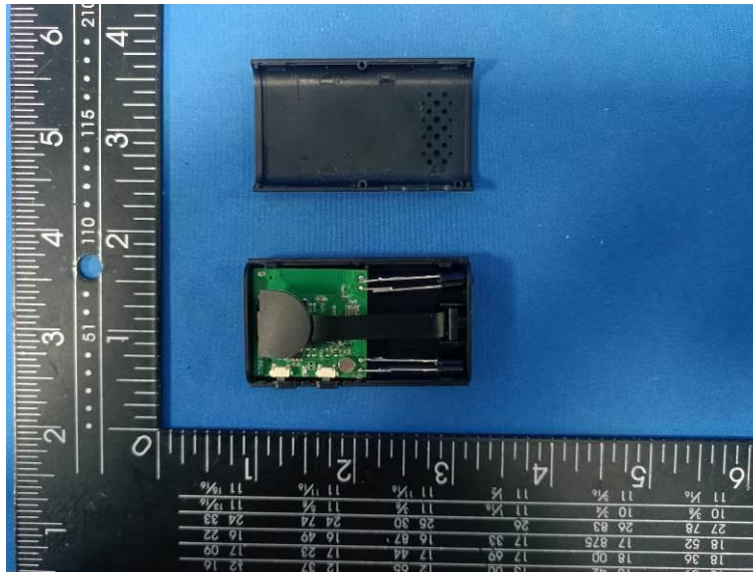

Internal Photos of the EUT

Photo 1

Photo 2

Photo 3

Photo 4

2.4G WIFI PCB
Antenna

Photo 5

Photo 6