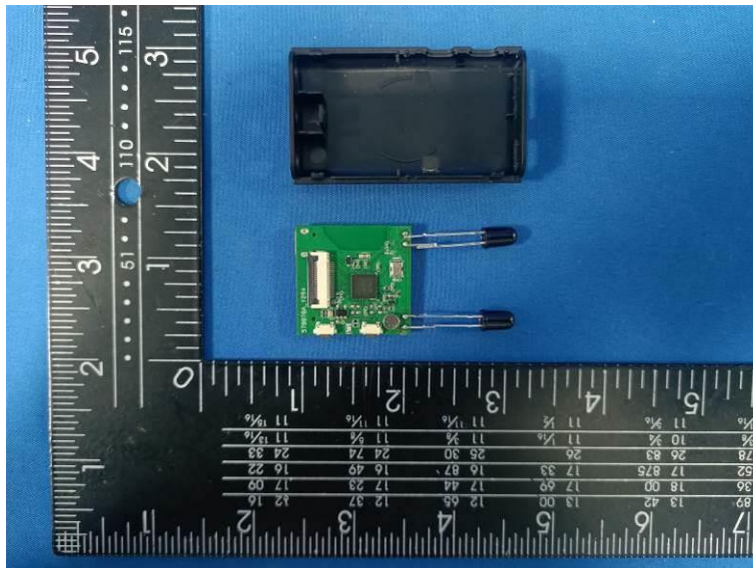

Internal Photos of the EUT

Photo 1

Photo 2

Photo 3

Photo 4

2.4G WIFI PCB
Antenna

Photo 5

Photo 6