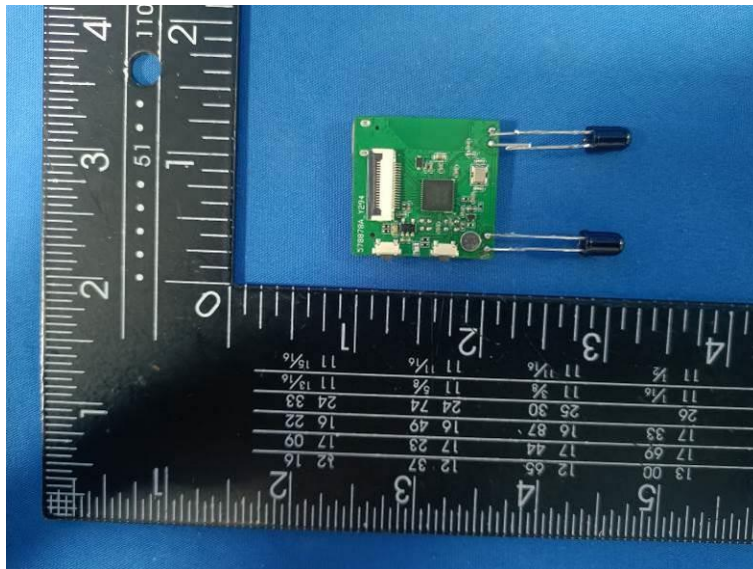

Internal Photos of the EUT

Photo 1

Photo 2

Photo 3

Photo 4

2.4G WIFI PCB
Antenna

Photo 5

Photo 6