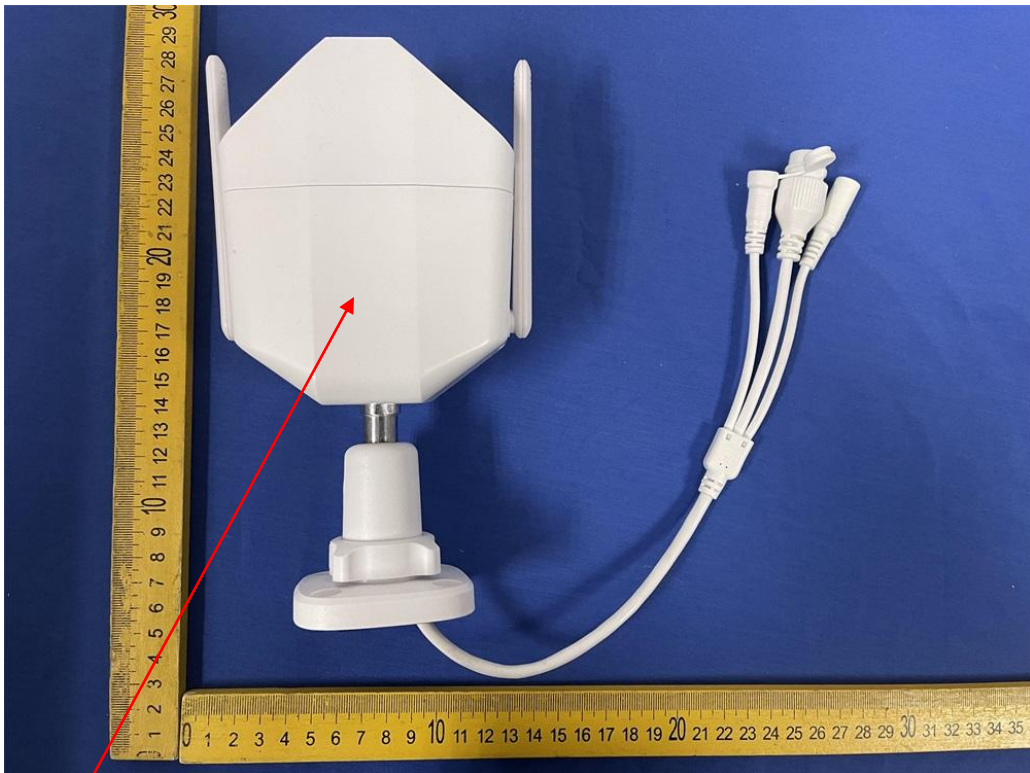

LABEL AND LOCATION

Dual-lens panoramic bullet camera

Model: B1-P4S4DWBE

MADE IN CHINA

Power input: DC12V 1A

FCC ID: 2BD59B1-P4S4DWBE

Manufacturer: Dongguan Pixiot Innovation of Technology

(Size: L5.0cm x 3.0cm)

Label Location