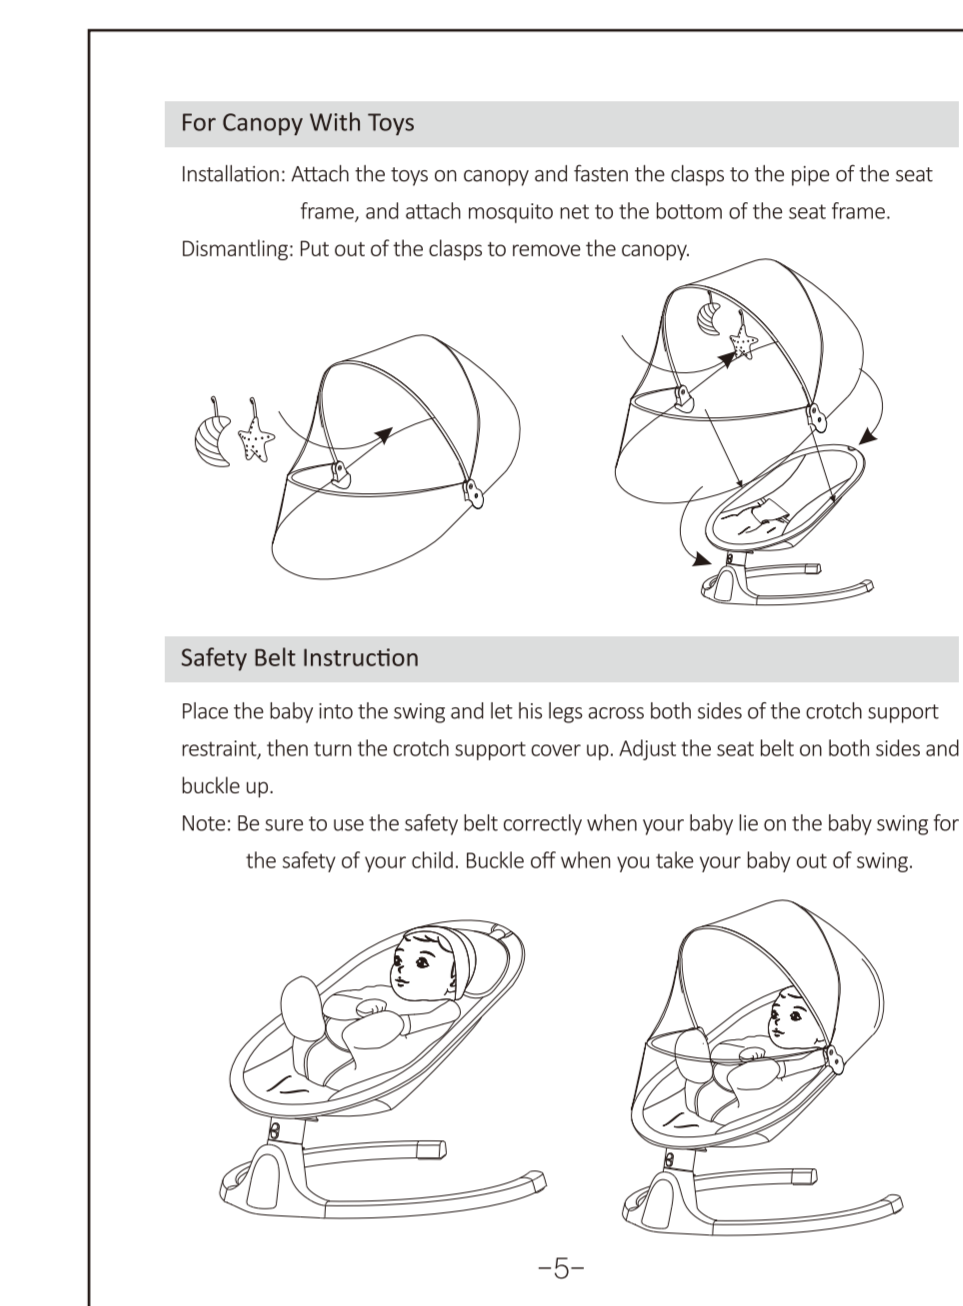

	图号	名称	说明书	尺寸	材质	80g双胶纸	
	型号	备注					
业务	客户	单号		版本	V1	日期	2024-3-6

英文

Product Contents

- Product Introduction 2
- Product Specification 2
- Product Features 2
- Parts Instruction 3
- Installation 4
- For Pillow and Seat Cover 4
- For Canopy With Toys 5
- Safety Belt Instruction 5
- Assemble Instructions 6
- User Instruction 7
- Button Description 7
- Motion Lock 7
- Remote Control 8
- Power Supply 8
- WARNING 8
- Clean & Maintenance 9
- Clean 10
- Maintenance 10
- Troubleshooting 10
- After-sales Service 11

Product Introduction

Product Name: BABY SWING CHAIR
 Model Number: 88002
 Input Voltage: 100-240V~
 Output Current: 5A
 Frequency: 50/60Hz
 Application: children up to a weight of 22kg or unable to sit up unaided
 Main Material: 100% polyester fiber, aviation aluminum bracket

Product Features:

- Seat cover made of environmental-friendly super soft fabric and non-toxic, eco-friendly and safe, removable and machine washable seat fabric.
- Controlled by touching screen or remote controller, easy to operate.
- With built-in soft music sounds & Bluetooth enabled for music.
- Aviation aluminum alloy base bracket with reasonable net, offering a safe and comfortable space for baby.
- Ergonomic seat chair with adjustable recline backrest, fit the baby's neck and spine.