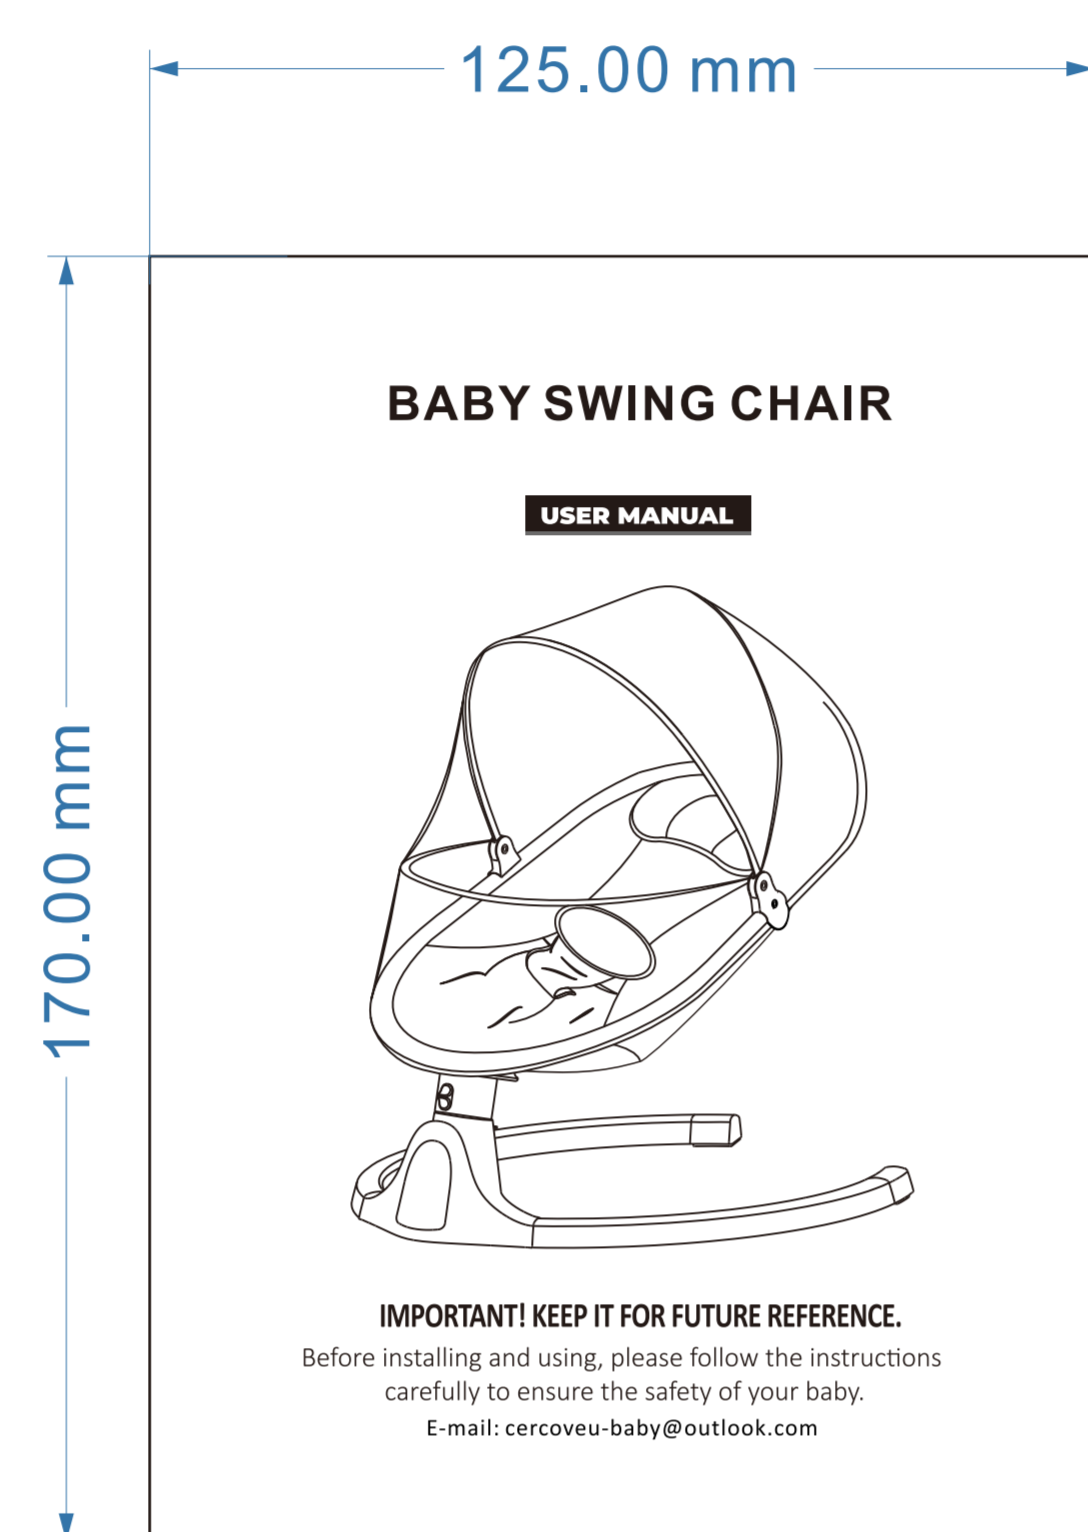

	图号	名称	说明书	尺寸	材质	80g双胶纸	
	型号	备注					
业务	客户	单号		版本	V1	日期	2024-3-6

英文

Product Contents

- Product Introduction 2
- Product Specification 2
- Product Features 2
- Parts Instruction 3
- Installation 4
- For Pillow and Seat Cover 4
- For Canopy With Toys 5
- Safety Belt Instruction 5
- Assemble Instructions 6
- User Instruction 7
- Button Description 7
- Motion Lock 7
- Remote Control 8
- Power Supply 8
- WARNING 8
- Clean & Maintenance 9
- Clean 10
- Maintenance 10
- Troubleshooting 10
- After-sales Service 11

Product Introduction

Product Name: BABY SWING CHAIR
 Model Number: 88002
 Input Voltage: 100-240V~
 Output Current: 5A
 Frequency: 50/60Hz
 Application: children up to a weight of 22kg or unable to sit up unaided
 Main Material: 100% polyester fiber, aviation aluminum bracket

Product Features:

- Seat cover made of environmental-friendly super soft fabric and non-toxic, eco-friendly and safe, removable and machine washable seat fabric.
- Controlled by touching screen or remote controller, easy to operate.
- With built-in soft music sounds & Bluetooth enabled for music.
- Aviation aluminum alloy base bracket with reasonable net, offering a safe and comfortable space for baby.
- Ergonomic seat chair with adjustable recline backrest, fit the baby's neck and spine.