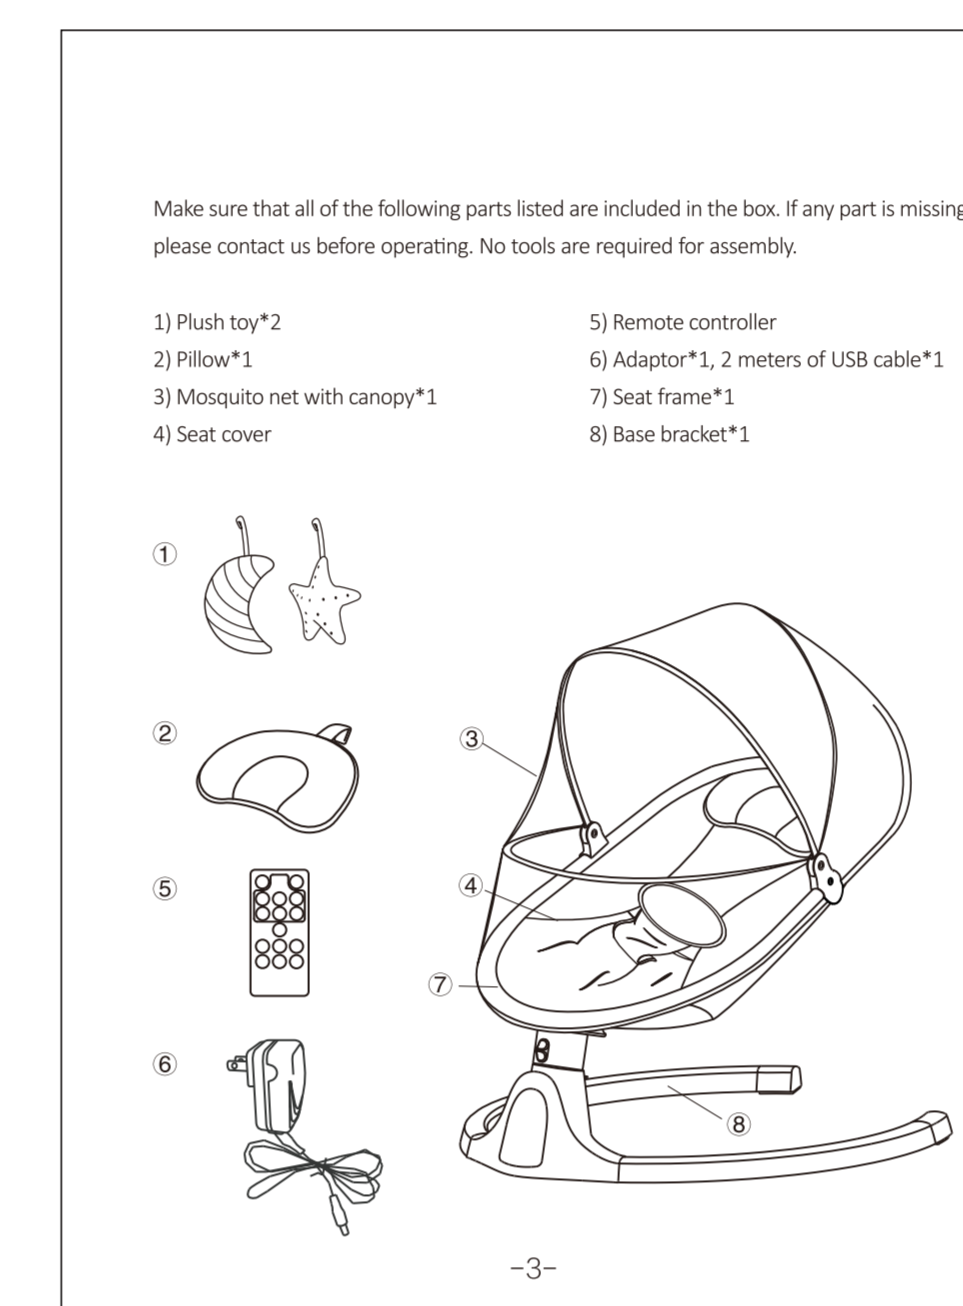

	图号	名称	说明书	尺寸	材质	80g双胶纸	
	型号	备注					
业务	客户	单号		版本	V1	日期	2024-3-6

英文

Product Contents

- Product Introduction 2
- Product Specification 2
- Product Features 2
- Parts Instruction 3
- Installation 4
- For Pillow and Seat Cover 4
- For Canopy With Toys 5
- Safety Belt Instruction 5
- Assemble Instructions 6
- User Instruction 7
- Button Description 7
- Motion Lock 7
- Remote Control 8
- Power Supply 8
- WARNING 8
- Clean & Maintenance 9
- Clean 10
- Maintenance 10
- Troubleshooting 10
- After-sales Service 11

Product Introduction

Product Name: BABY SWING CHAIR
 Model Number: 88002
 Input Voltage: 100-240V~
 Output Current: 5A
 Frequency: 50/60Hz
 Application: children up to a weight of 22kg or unable to sit up unaided
 Main Material: 100% polyester fiber, aviation aluminum bracket

Product Features:

- Seat cover made of environmental-friendly super soft fabric and non-toxic, eco-friendly and safe, removable and machine washable seat fabric.
- Controlled by touching screen or remote controller, easy to operate.
- With built-in soft music sounds & Bluetooth enabled for music.
- Aviation aluminum alloy base bracket with reasonable net, offering a safe and comfortable space for baby.
- Ergonomic seat chair with adjustable recline backrest, fit the baby's neck and spine.