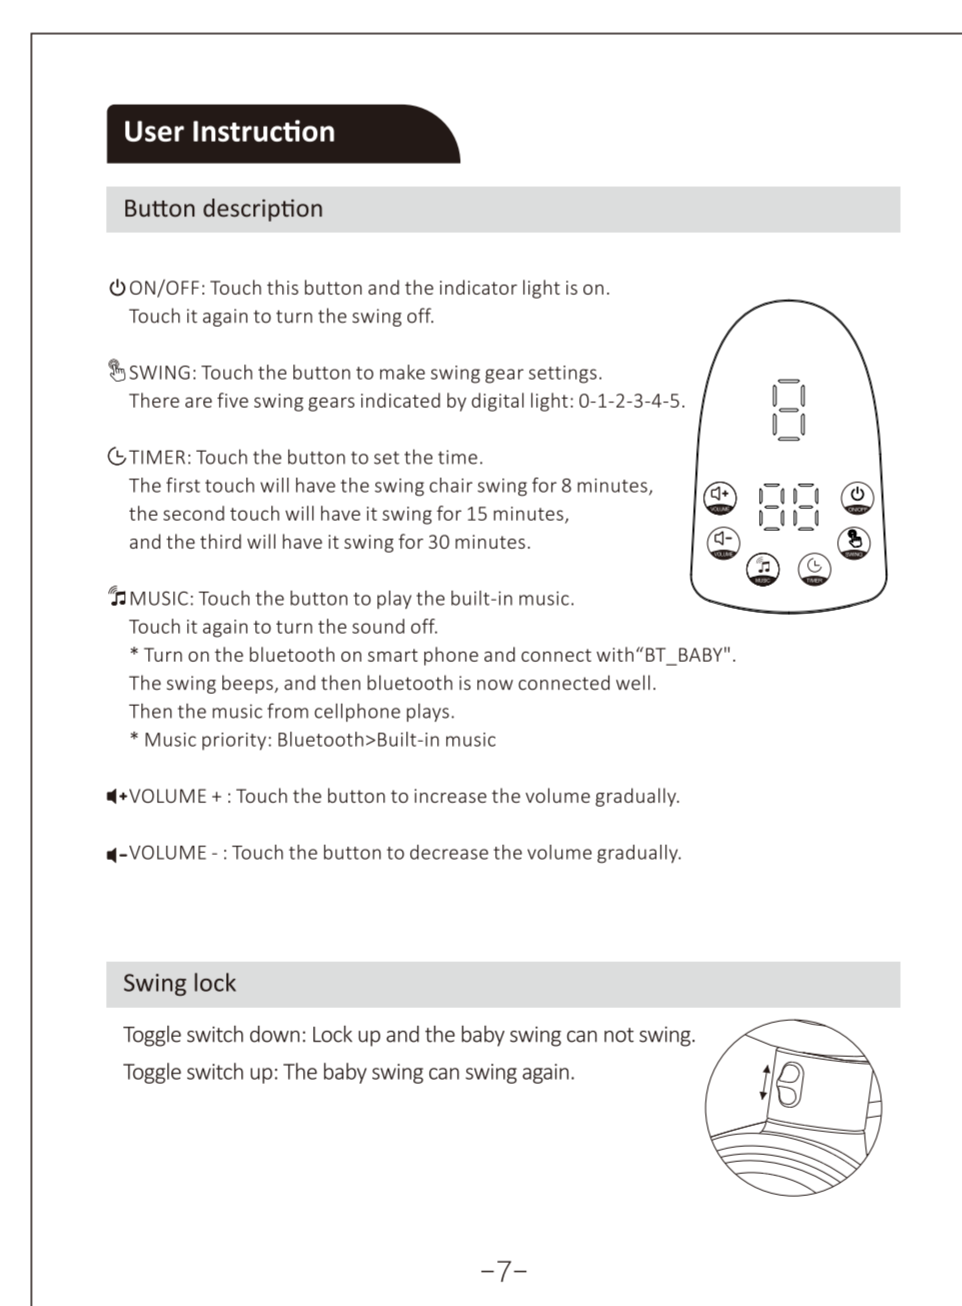

	图号	名称	说明书	尺寸	材质	80g双胶纸	
	型号	备注					
业务	客户	单号		版本	V1	日期	2024-3-6

英文

Product Contents

- Product Introduction 2
- Product Specification 2
- Product Features 2
- Parts Instruction 3
- Installation 4
- For Pillow and Seat Cover 4
- For Canopy With Toys 5
- Safety Belt Instruction 5
- Assemble Instructions 6
- User Instruction 7
- Button Description 7
- Motion Lock 7
- Remote Control 8
- Power Supply 8
- WARNING 8
- Clean & Maintenance 9
- Clean 10
- Maintenance 10
- Troubleshooting 10
- After-sales Service 11

Product Introduction

Product Name: BABY SWING CHAIR
 Model Number: 88002
 Input Voltage: 100-240V~
 Output Current: 5A
 Frequency: 50/60Hz
 Application: children up to a weight of 22kg or unable to sit up unaided
 Main Material: 100% polyester fiber, aviation aluminum bracket

Product Features:

- Seat cover made of environmental-friendly super soft fabric and non-toxic, eco-friendly and safe, removable and machine washable seat fabric.
- Controlled by touching screen or remote controller, easy to operate.
- With built-in soft music sounds & Bluetooth enabled for music.
- Aviation aluminum alloy base bracket with reasonable net, offering a safe and comfortable space for baby.
- Ergonomic seat chair with adjustable recline backrest, fit the baby's neck and spine.