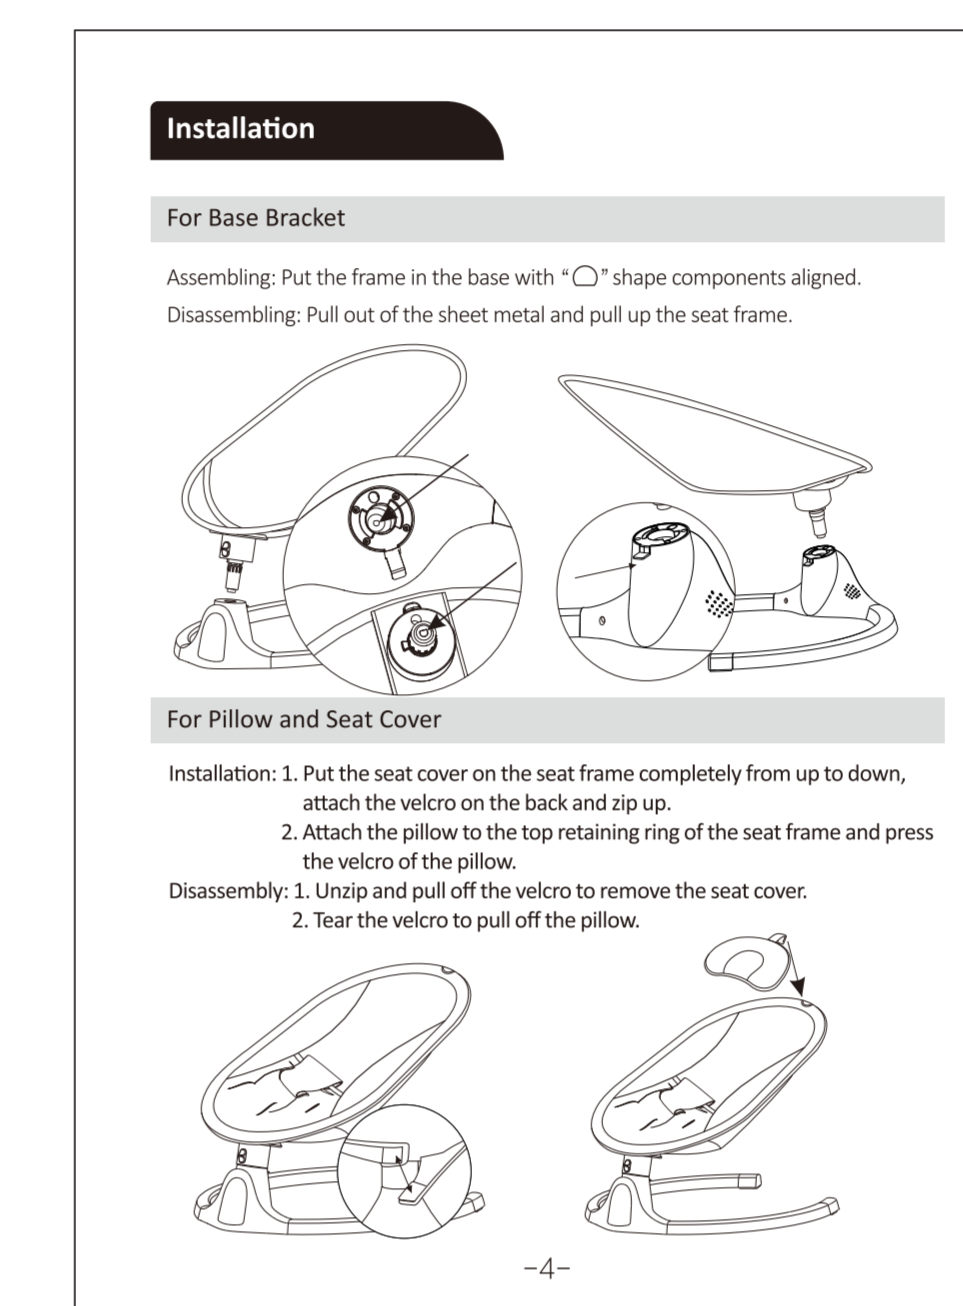

	图号	名称	说明书	尺寸	材质	80g双胶纸	
	型号	备注					
业务	客户	单号		版本	V1	日期	2024-3-6

英文

Product Contents

- Product Introduction 2
- Product Specification 2
- Product Features 2
- Parts Instruction 3
- Installation 4
- For Pillow and Seat Cover 4
- For Canopy With Toys 5
- Safety Belt Instruction 5
- Assemble Instructions 6
- User Instruction 7
- Button Description 7
- Motion Lock 7
- Remote Control 8
- Power Supply 8
- WARNING 8
- Clean & Maintenance 9
- Clean 10
- Maintenance 10
- Troubleshooting 10
- After-sales Service 11

Product Introduction

Product Name: BABY SWING CHAIR
 Model Number: 88002
 Input Voltage: 100-240V~
 Output Current: 5A
 Frequency: 50/60Hz
 Application: children up to a weight of 22kg or unable to sit up unaided
 Main Material: 100% polyester fiber, aviation aluminum bracket

Product Features:

- Seat cover made of environmental-friendly super soft fabric and non-toxic, eco-friendly and safe, removable and machine washable seat fabric.
- Controlled by touching screen or remote controller, easy to operate.
- With built-in soft music sounds & Bluetooth enabled for music.
- Aviation aluminum alloy base bracket with reasonable net, offering a safe and comfortable space for baby.
- Ergonomic seat chair with adjustable recline backrest, fit the baby's neck and spine.