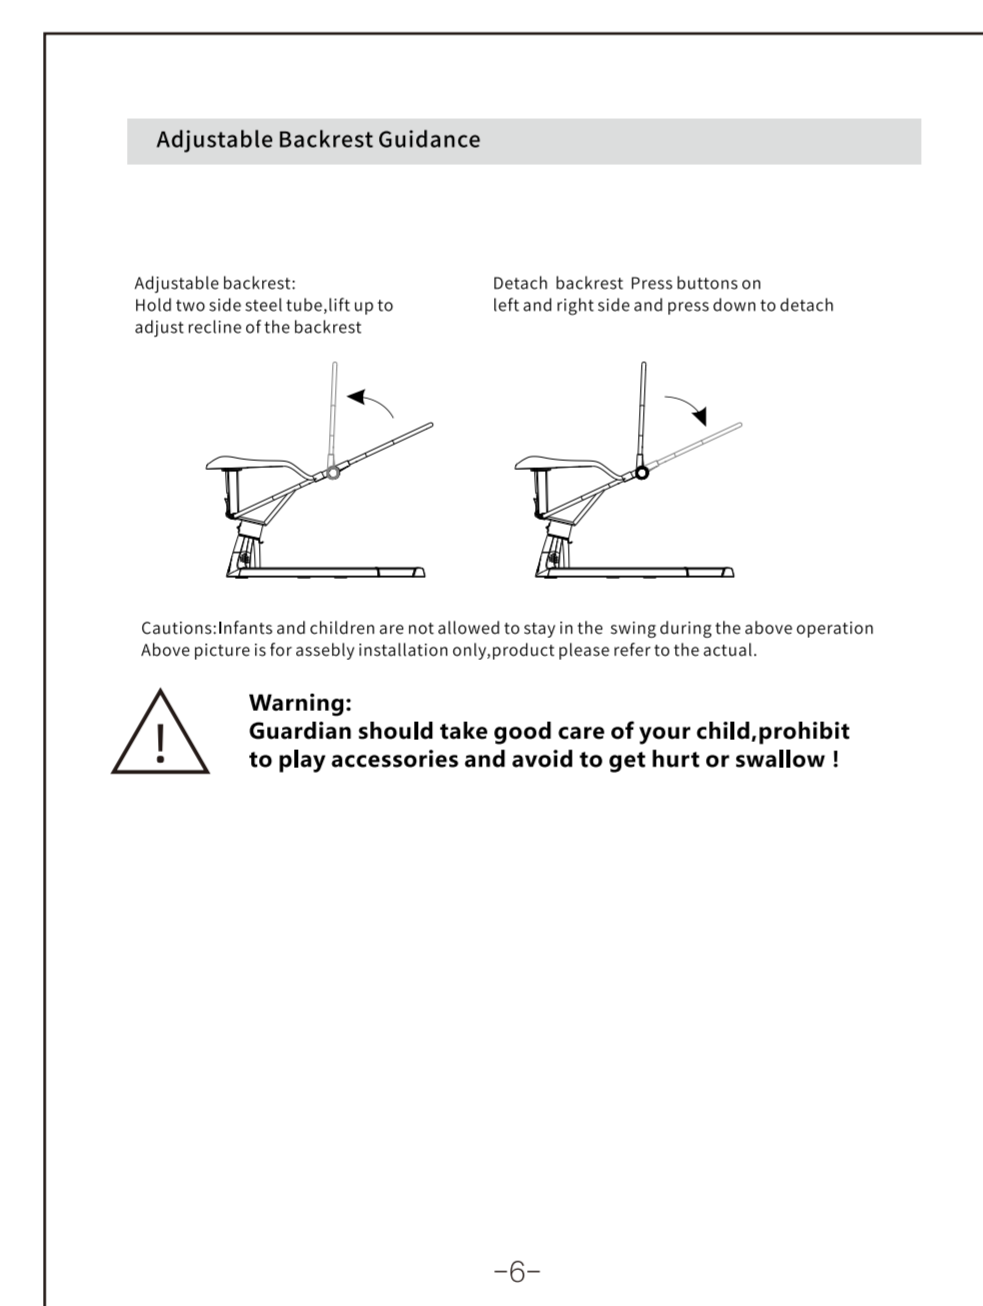

	图号	名称	说明书	尺寸	材质	80g双胶纸	
	型号	备注					
业务	客户	单号		版本	V1	日期	2024-3-6

英文

Product Contents

- Product Introduction 2
- Product Specification 2
- Product Features 2
- Parts Instruction 3
- Installation 4
- For Pillow and Seat Cover 4
- For Canopy With Toys 5
- Safety Belt Instruction 5
- Assemble Instructions 6
- User Instruction 7
- Button Description 7
- Motion Lock 7
- Remote Control 8
- Power Supply 8
- WARNING 8
- Clean & Maintenance 9
- Clean 10
- Maintenance 10
- Troubleshooting 10
- After-sales Service 11

Product Introduction

Product Name: BABY SWING CHAIR
 Model Number: 88002
 Input Voltage: 100-240V~
 Output Current: 5A
 Frequency: 50/60Hz
 Application: children up to a weight of 22kg or unable to sit up unaided
 Main Material: 100% polyester fiber, aviation aluminum bracket

Product Features:

- Seat cover made of environmental-friendly super soft fabric and non-toxic, eco-friendly and safe, removable and machine washable seat fabric.
- Controlled by touching screen or remote controller, easy to operate.
- With built-in soft music sounds & Bluetooth enabled for music.
- Aviation aluminum alloy base bracket with reasonable net, offering a safe and comfortable space for baby.
- Ergonomic seat chair with adjustable recline backrest, fit the baby's neck and spine.