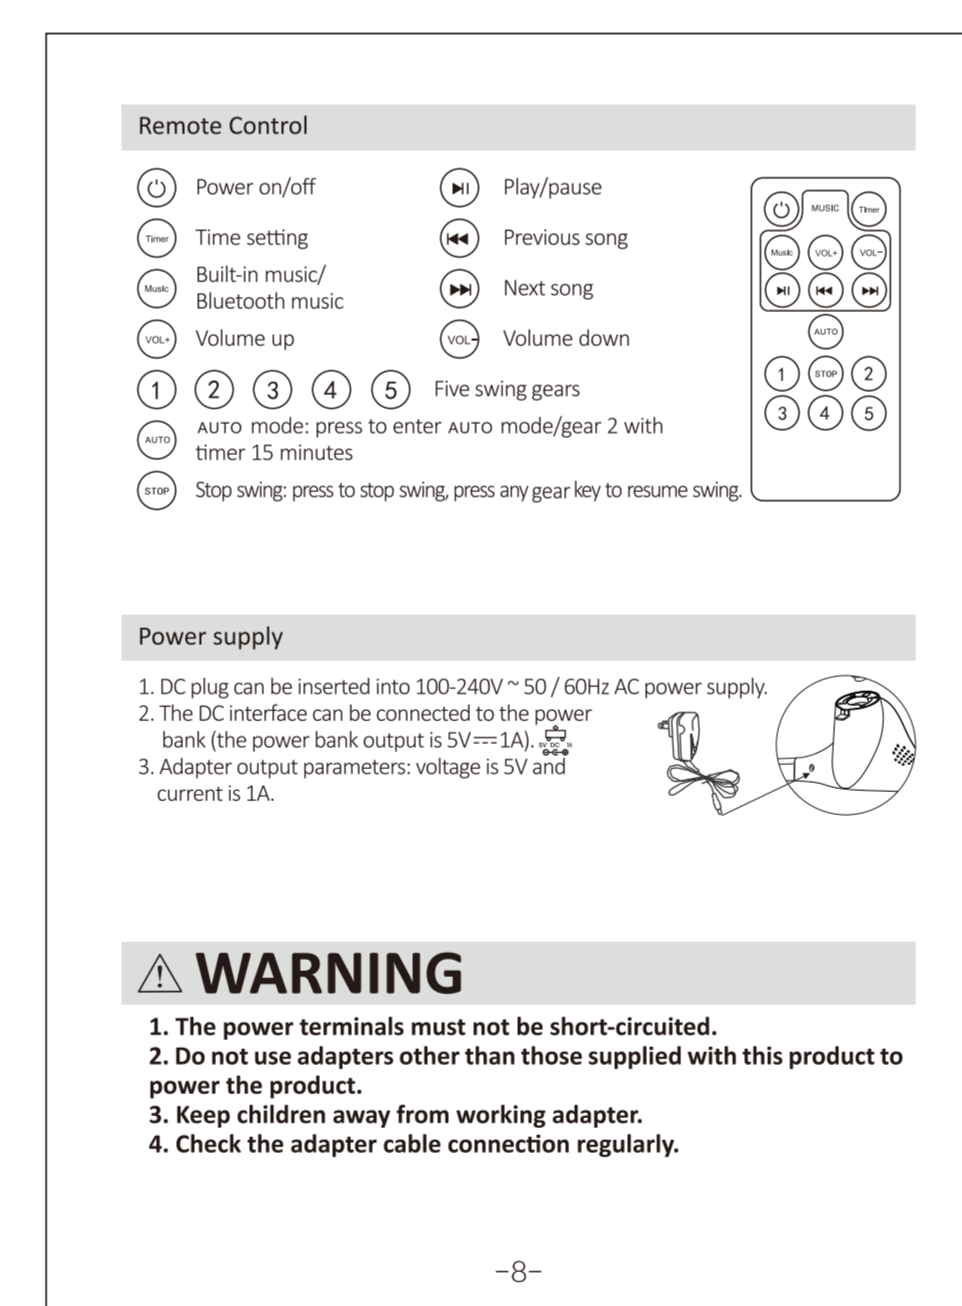

	图号	名称	说明书	尺寸	材质	80g双胶纸	
	型号	备注					
业务	客户	单号		版本	V1	日期	2024-3-6

英文

Product Contents

- Product Introduction 2
- Product Specification 2
- Product Features 2
- Parts Instruction 3
- Installation 4
- For Pillow and Seat Cover 4
- For Canopy With Toys 5
- Safety Belt Instruction 5
- Assemble Instructions 6
- User Instruction 7
- Button Description 7
- Motion Lock 7
- Remote Control 8
- Power Supply 8
- WARNING 8
- Clean & Maintenance 9
- Clean 10
- Maintenance 10
- Troubleshooting 10
- After-sales Service 11

Product Introduction

Product Name: BABY SWING CHAIR
 Model Number: 88002
 Input Voltage: 100-240V~
 Output Current: 5A
 Frequency: 50/60Hz
 Application: children up to a weight of 22kg or unable to sit up unaided
 Main Material: 100% polyester fiber, aviation aluminum bracket

Product Features:

- Seat cover made of environmental-friendly super soft fabric and non-toxic, eco-friendly and safe, removable and machine washable seat fabric.
- Controlled by touching screen or remote controller, easy to operate.
- With built-in soft music sounds & Bluetooth enabled for music.
- Aviation aluminum alloy base bracket with reasonable net, offering a safe and comfortable space for baby.
- Ergonomic seat chair with adjustable recline backrest, fit the baby's neck and spine.