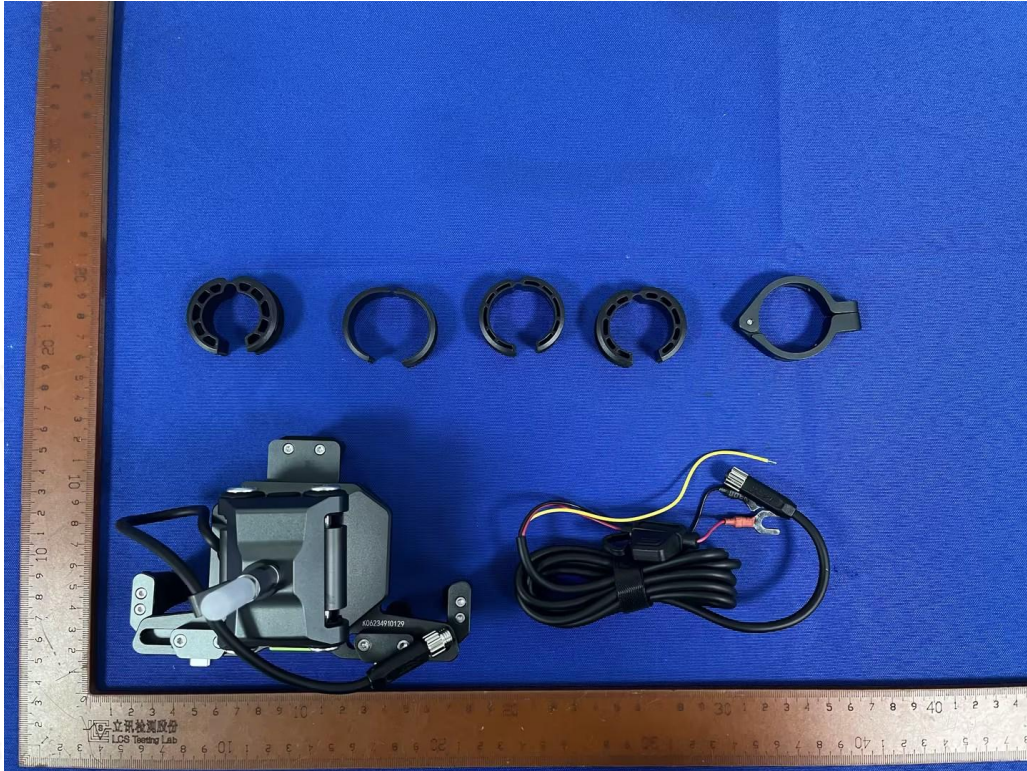

EXTERIOR PHOTOGRAPHS

Fig. 1

Fig. 2

Shenzhen LCS Compliance Testing Laboratory Ltd.

Add:101, 201 Bldg A & 301 Bldg C, Juji Industrial Park Yabianxueziwei, Shajing Street, Baoan District, Shenzhen, 518000, China