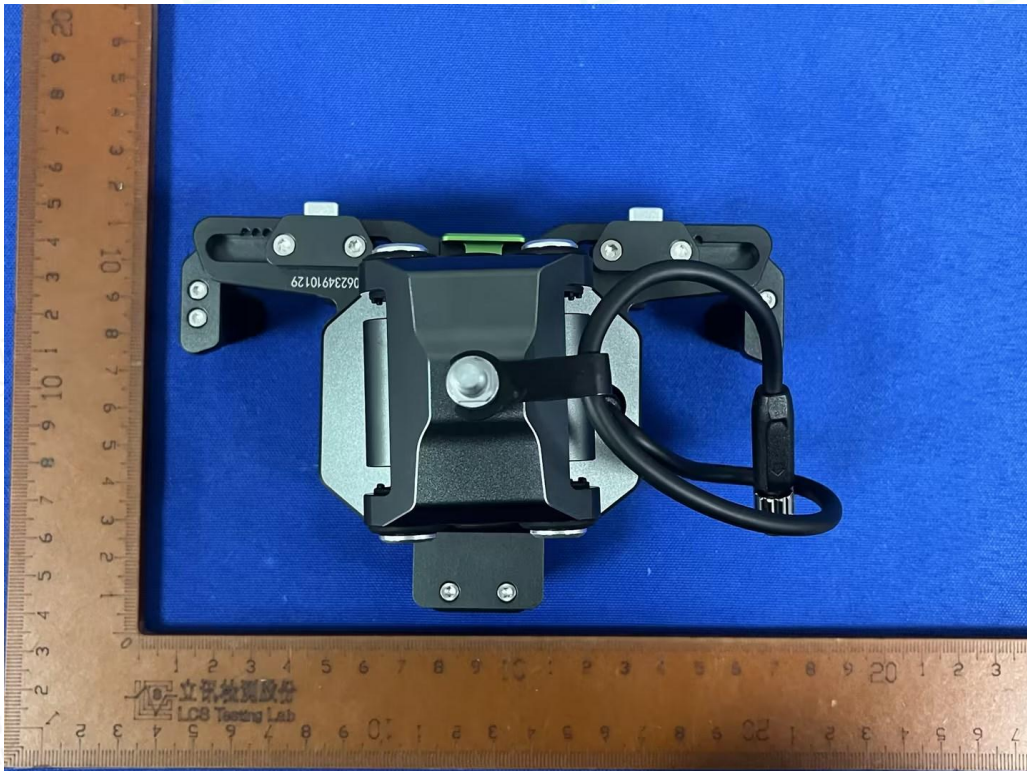

EXTERIOR PHOTOGRAPHS

Fig. 1

Fig. 2

Shenzhen LCS Compliance Testing Laboratory Ltd.

Add:101, 201 Bldg A & 301 Bldg C, Juji Industrial Park Yabianxueziwei, Shajing Street, Baoan District, Shenzhen, 518000, China