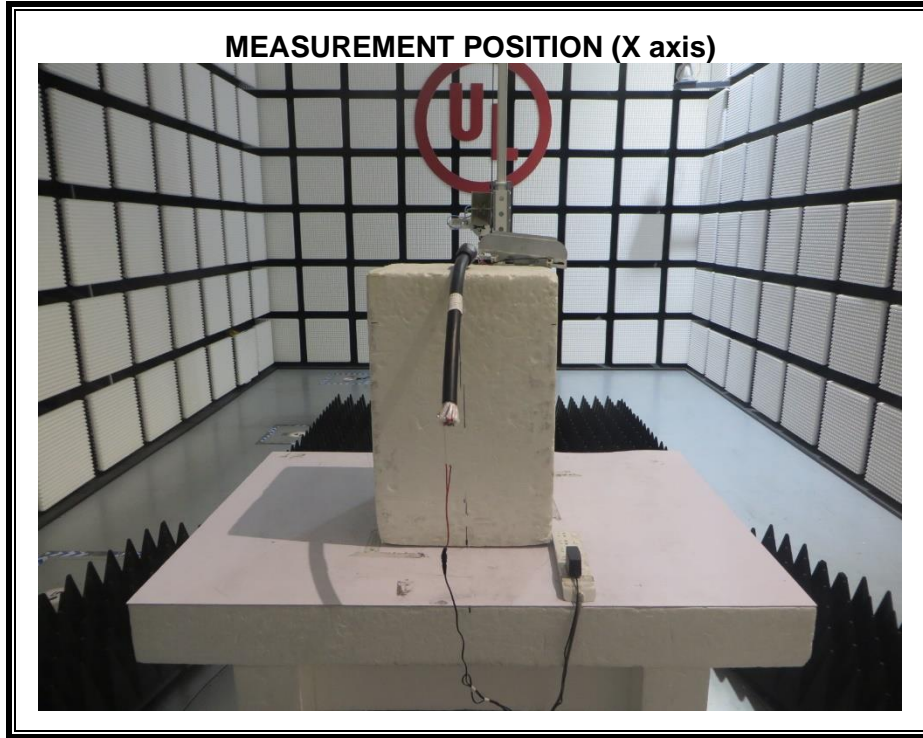

Appendix II

Setup Photographs

RADIATED RF MEASUREMENT SETUP (ABOVE 1 GHz)

MEASUREMENT POSITION (Z axis)

RADIATED RF MEASUREMENT SETUP (30MHz~1GHz)

RADIATED RF MEASUREMENT SETUP (Below 30MHz)

AC POWER LINE CONDUCTED EMISSION