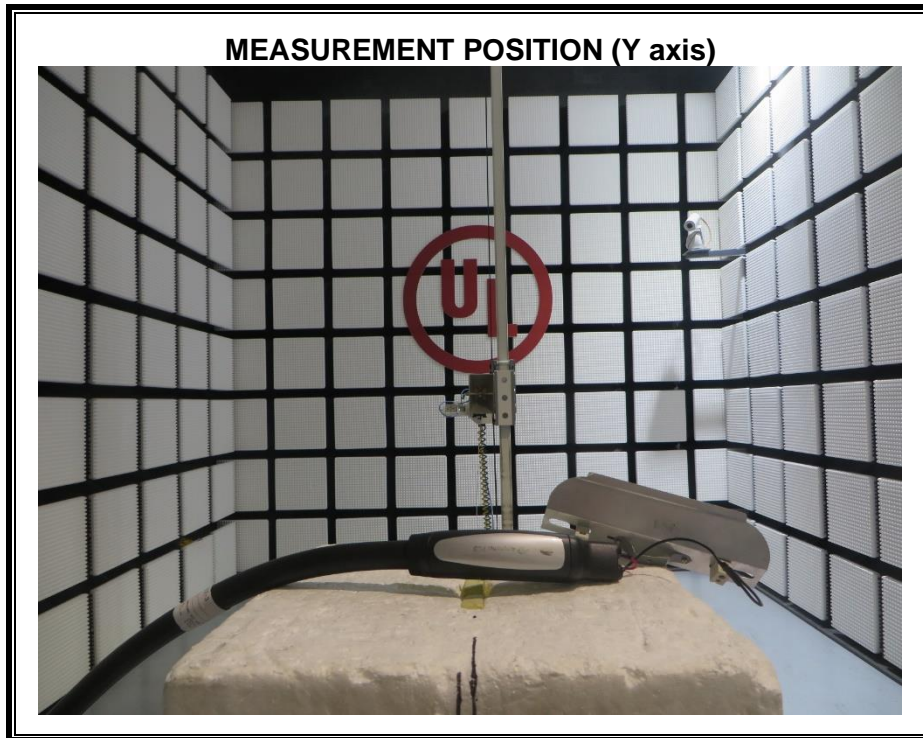

Appendix II

Setup Photographs

RADIATED RF MEASUREMENT SETUP (ABOVE 1 GHz)

MEASUREMENT POSITION (Z axis)

RADIATED RF MEASUREMENT SETUP (30MHz~1GHz)

RADIATED RF MEASUREMENT SETUP (Below 30MHz)

AC POWER LINE CONDUCTED EMISSION