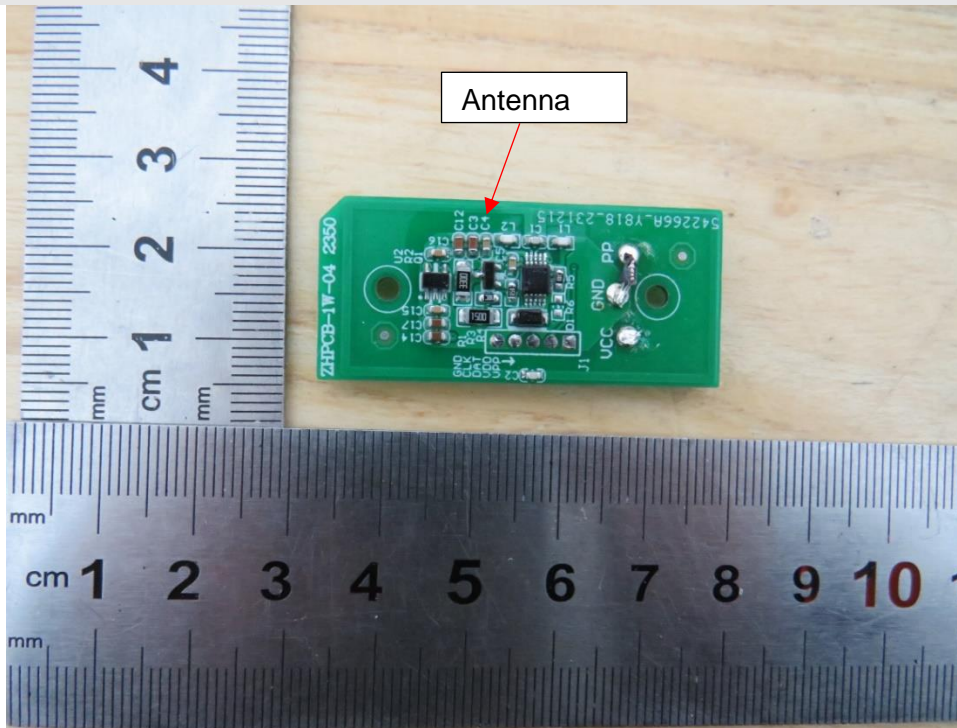

Internal Photographs

Model Numbers:

HVCON1MA200APL0000U1, HVCON1MA200ANL0000U1, HVCON1MA250APL0000U1,
HVCON1MA250ANL0000U1, HVCON1MA380APL0000U1, HVCON1MA380ANL0000U1,
HVCON1MA80ANL0000U1, HVCON1MA80APL0000U1, HVCON1MA50ANL0000U1,
HVCON1MA50APL0000U1, HVCON1MA40ANL0000U1, HVCON1MA40APL0000U1

Internal View of EUT-1

Device without liquid cooled.

Internal View of EUT-2

Internal View of EUT-3