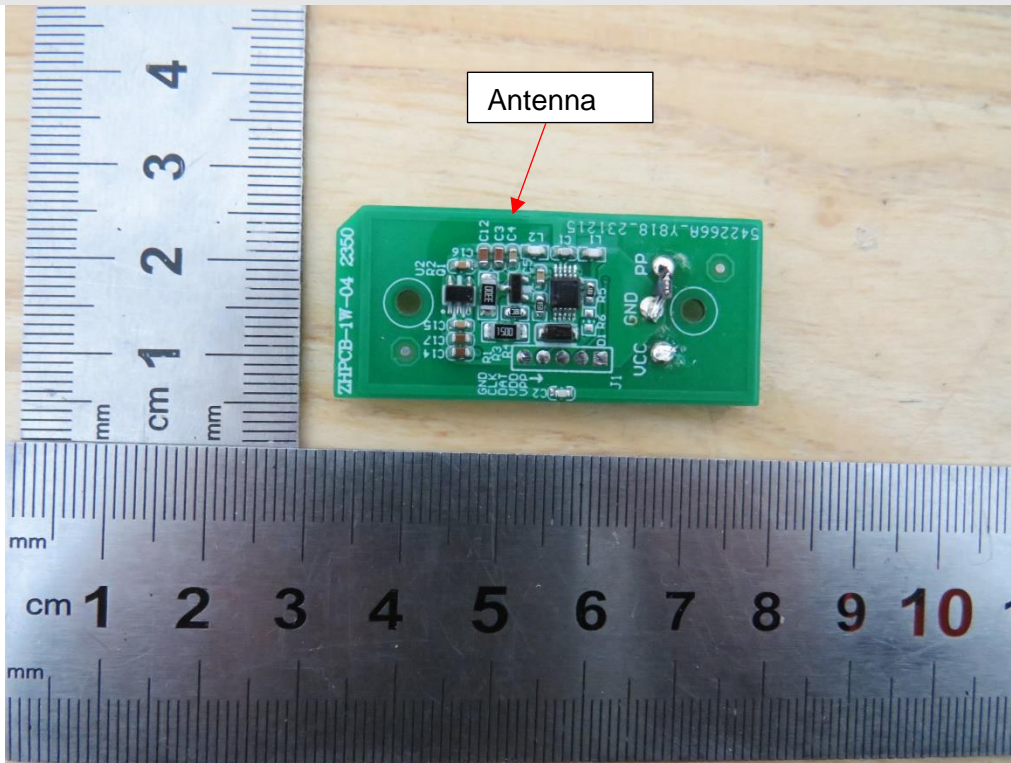

Internal Photographs

Model Numbers:

HVCON2MA600APL0000U1, HVCON2MA600ANL0000U1,

Internal View of EUT-1

Device with liquid cooled.

Internal View of EUT-2

Internal View of EUT-3