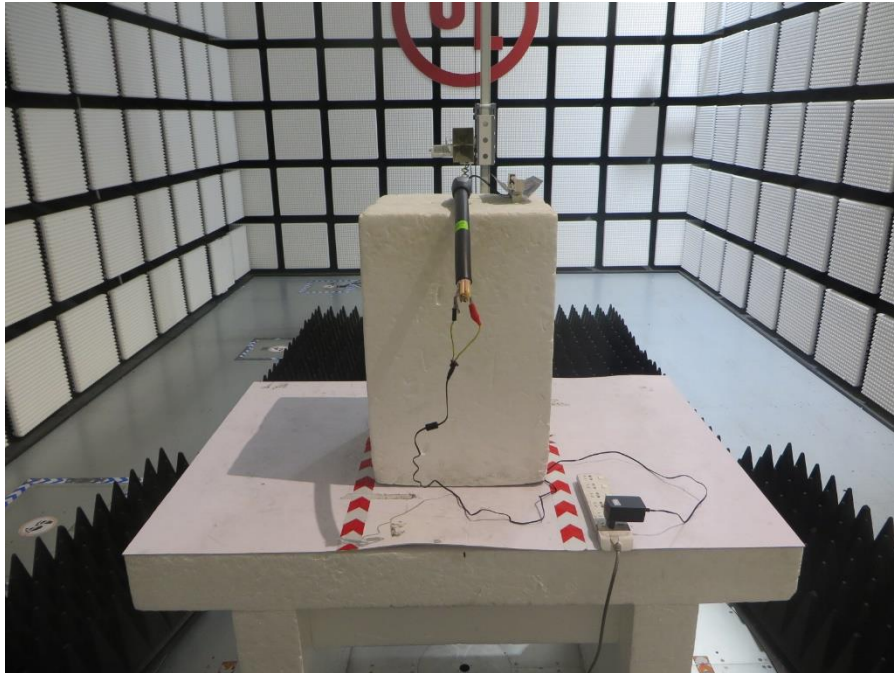

Appendix II

Setup Photographs

**RADIATED RF MEASUREMENT SETUP (ABOVE 1 GHz)
MEASUREMENT POSITION**

MEASUREMENT POSITION (X axis)

MEASUREMENT POSITION (Y axis)

MEASUREMENT POSITION (Z axis)

RADIATED RF MEASUREMENT SETUP (30MHz~1GHz)

RADIATED RF MEASUREMENT SETUP (Below 30MHz)

POWERLINE CONDUCTED EMISSIONS MEASUREMENT SETUP