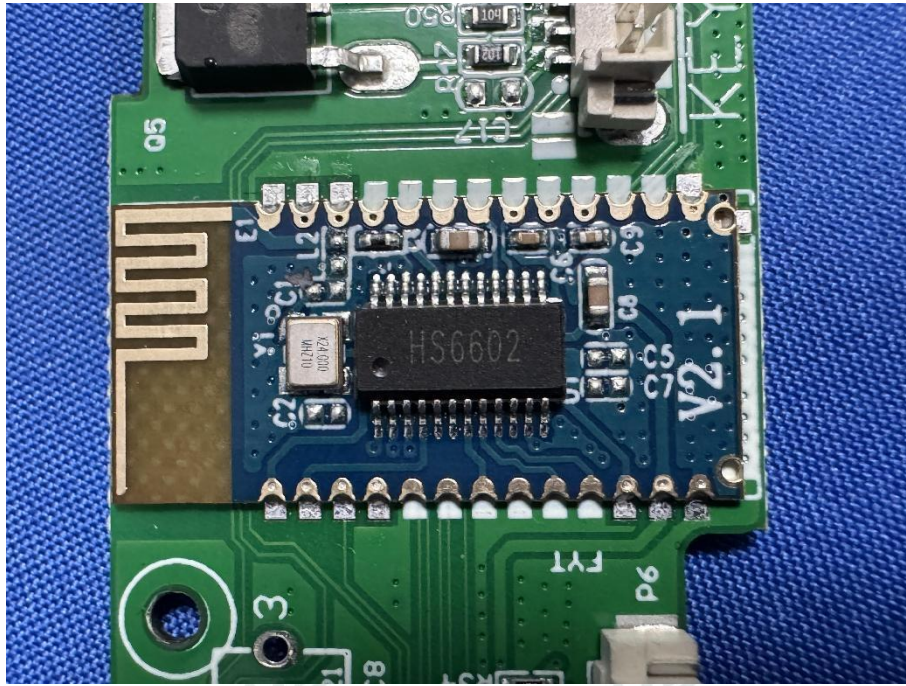

EUT PHOTOS(Internal Photos)

ZHONGHAN

FCC ID: 2BD2P-ZY007

\*\*\*\*\* END OF REPORT \*\*\*\*\*