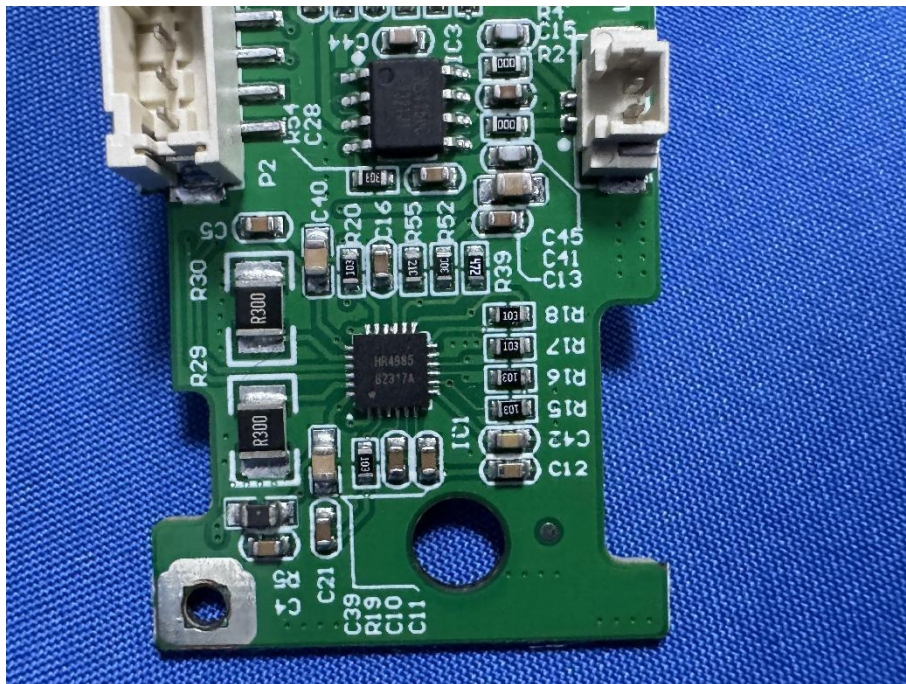

EUT PHOTOS(Internal Photos)

ZHONGHAN

FCC ID: 2BD2P-ZY007

\*\*\*\*\* END OF REPORT \*\*\*\*\*