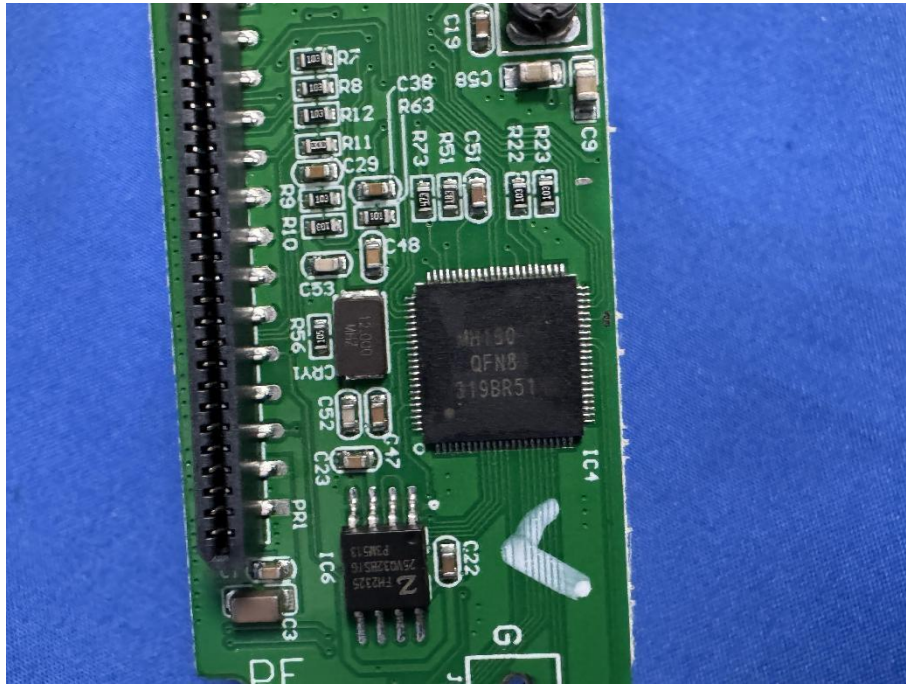

EUT PHOTOS(Internal Photos)

ZHONGHAN

FCC ID: 2BD2P-ZY007

\*\*\*\*\* END OF REPORT \*\*\*\*\*