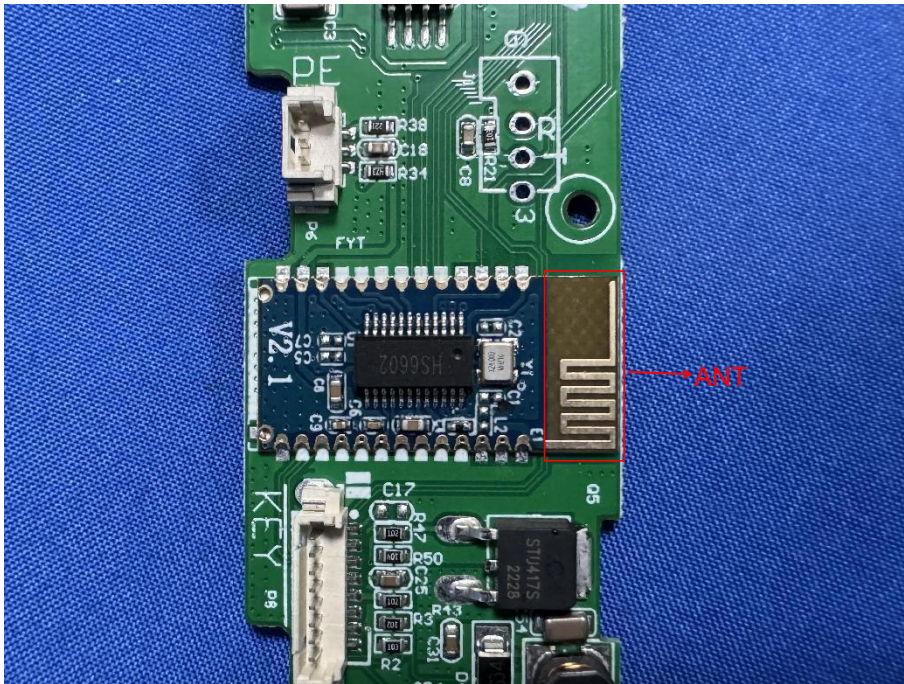

EUT PHOTOS(Internal Photos)

ZHONGHAN

FCC ID: 2BD2P-ZY007

\*\*\*\*\* END OF REPORT \*\*\*\*\*