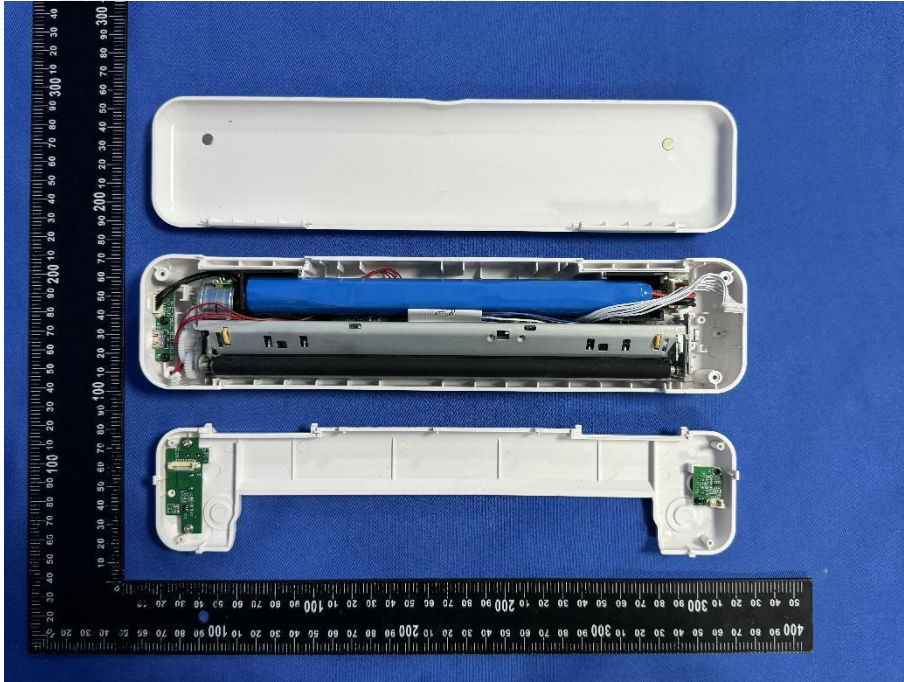

EUT PHOTOS(Internal Photos)

ZHONGHAN

FCC ID: 2BD2P-ZY007

\*\*\*\*\* END OF REPORT \*\*\*\*\*