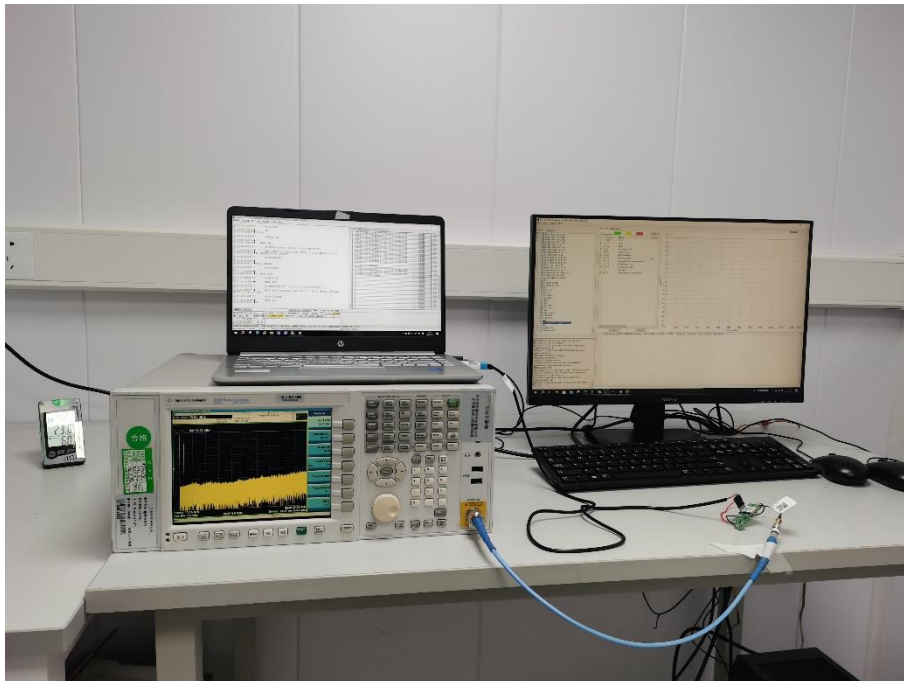

TEST SETUP PHOTOS

1 Radiated Test Photo

Below 30MHz

Close-up

30MHz-1GHz

Close-up

Above 1GHz

Close-up

2 Conducted Test Photo

Conducted Test-LoRa-Hopping

Conducted Test-LoRa-DTS

--BLANK BELOW--