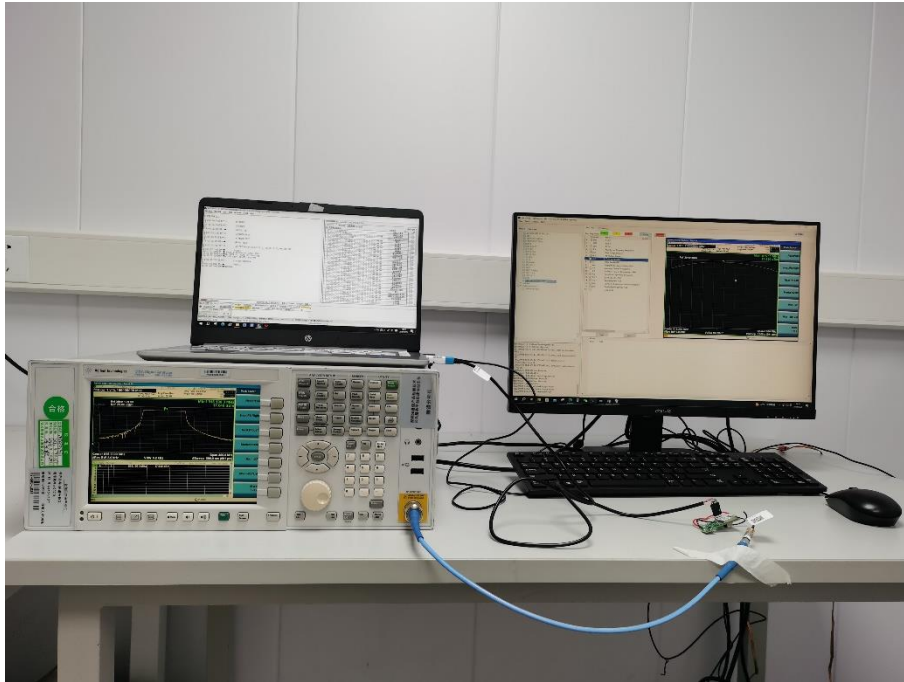

TEST SETUP PHOTOS

1 Radiated Test Photo

Below 30MHz

Close-up

30MHz-1GHz

Close-up

Above 1GHz

Close-up

2 Conducted Test Photo

Conducted Test-LoRa-Hopping

Conducted Test-LoRa-DTS

--BLANK BELOW--