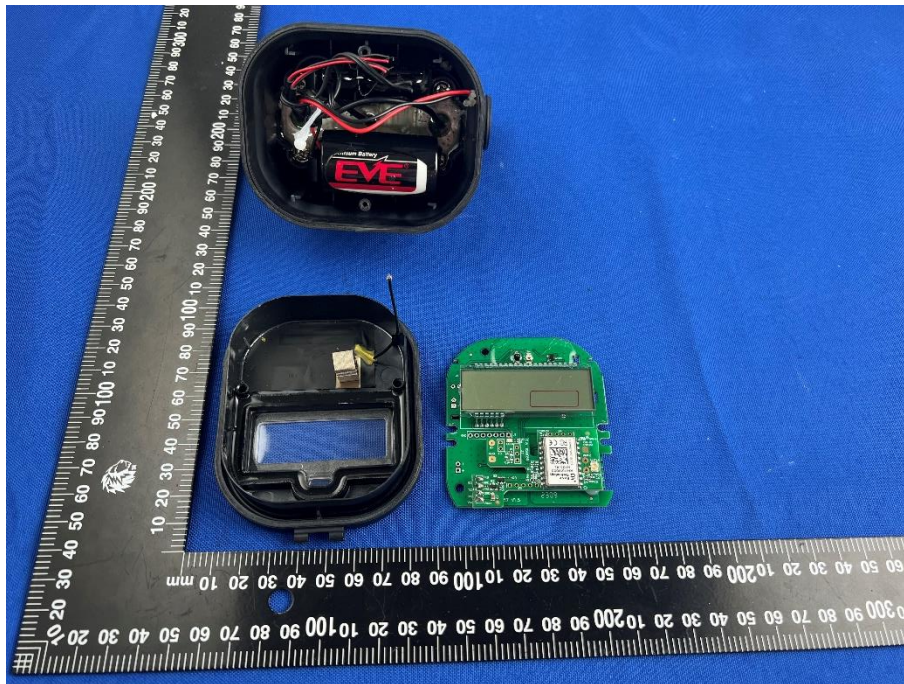

EUT INTERNAL PHOTOS

EUT UNCOVER VIEW

MAIN BOARD TOP VIEW (WITH SHIELDING)

MAIN BOARD TOP VIEW (WITHOUT SHIELDING)

MAIN BOARD REAR VIEW

Antenna

BATTERY

--BLANK BELOW--