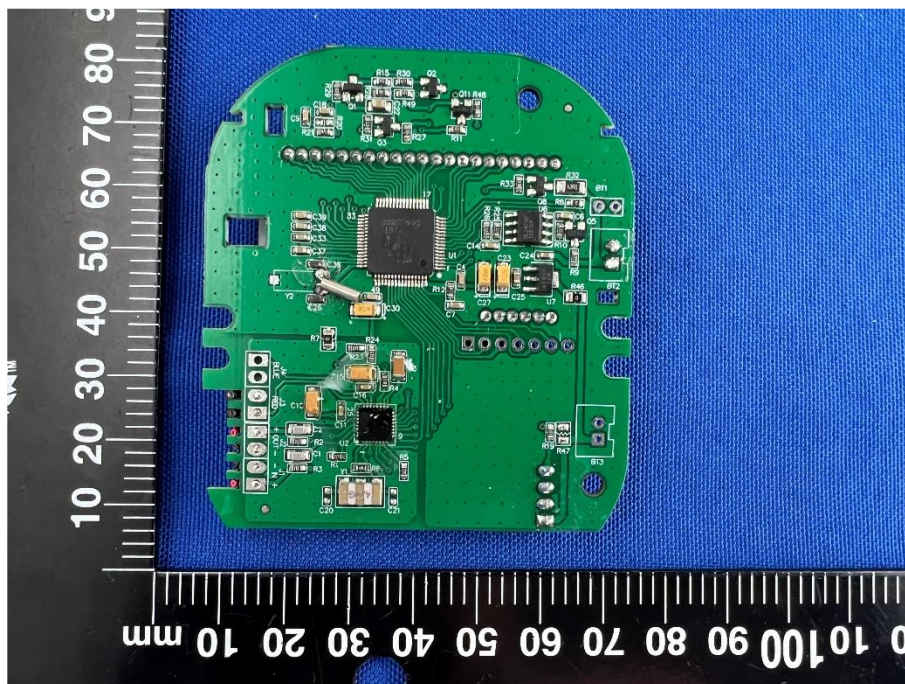

EUT INTERNAL PHOTOS

EUT UNCOVER VIEW

MAIN BOARD TOP VIEW (WITH SHIELDING)

MAIN BOARD TOP VIEW (WITHOUT SHIELDING)

MAIN BOARD REAR VIEW

Antenna

BATTERY

--BLANK BELOW--