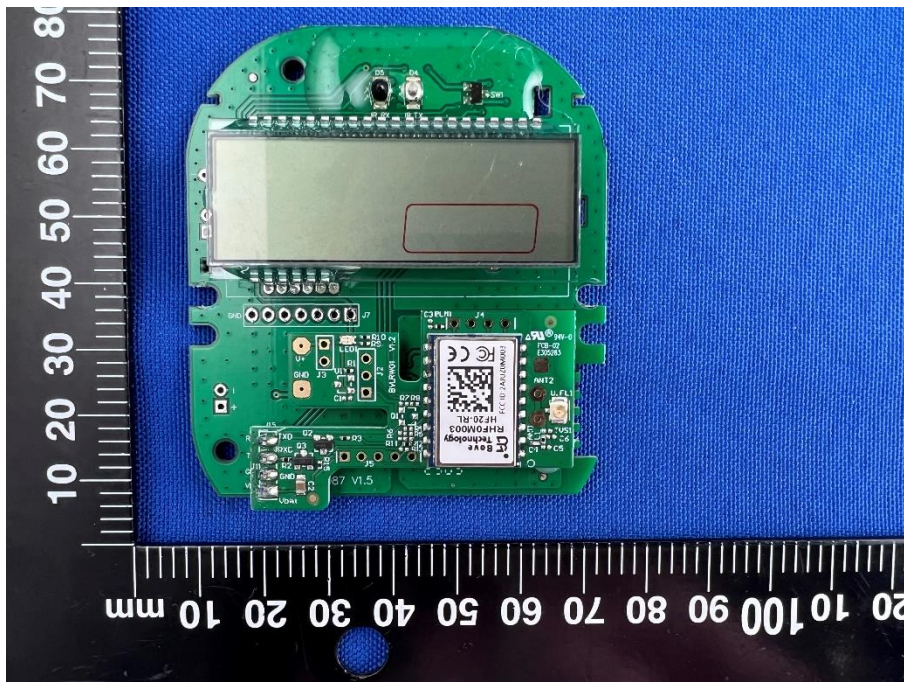

EUT INTERNAL PHOTOS

EUT UNCOVER VIEW

MAIN BOARD TOP VIEW (WITH SHIELDING)

MAIN BOARD TOP VIEW (WITHOUT SHIELDING)

MAIN BOARD REAR VIEW

Antenna

BATTERY

--BLANK BELOW--