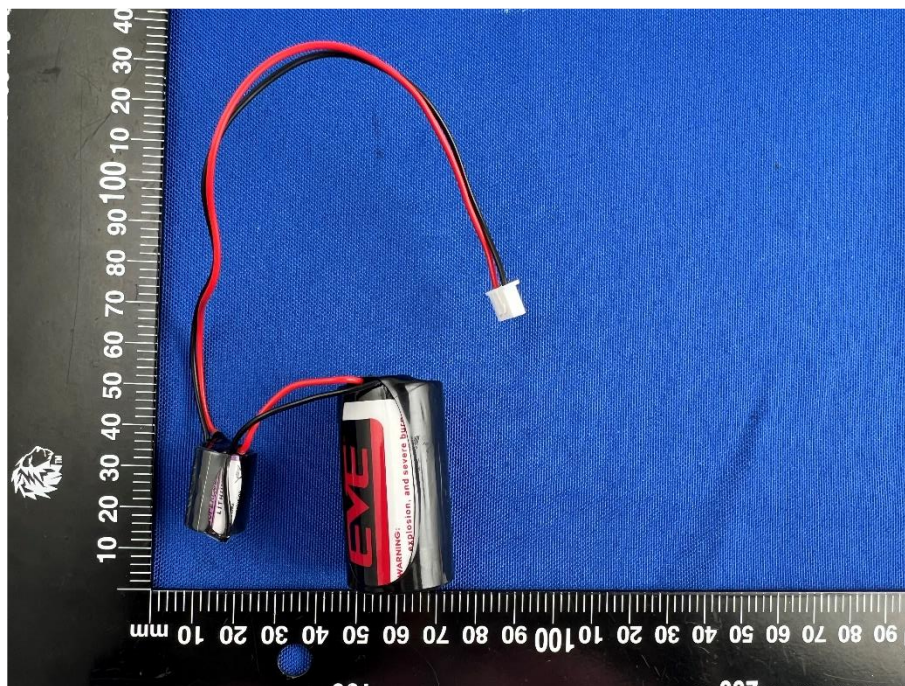

EUT INTERNAL PHOTOS

EUT UNCOVER VIEW

MAIN BOARD TOP VIEW (WITH SHIELDING)

MAIN BOARD TOP VIEW (WITHOUT SHIELDING)

MAIN BOARD REAR VIEW

Antenna

BATTERY

--BLANK BELOW--