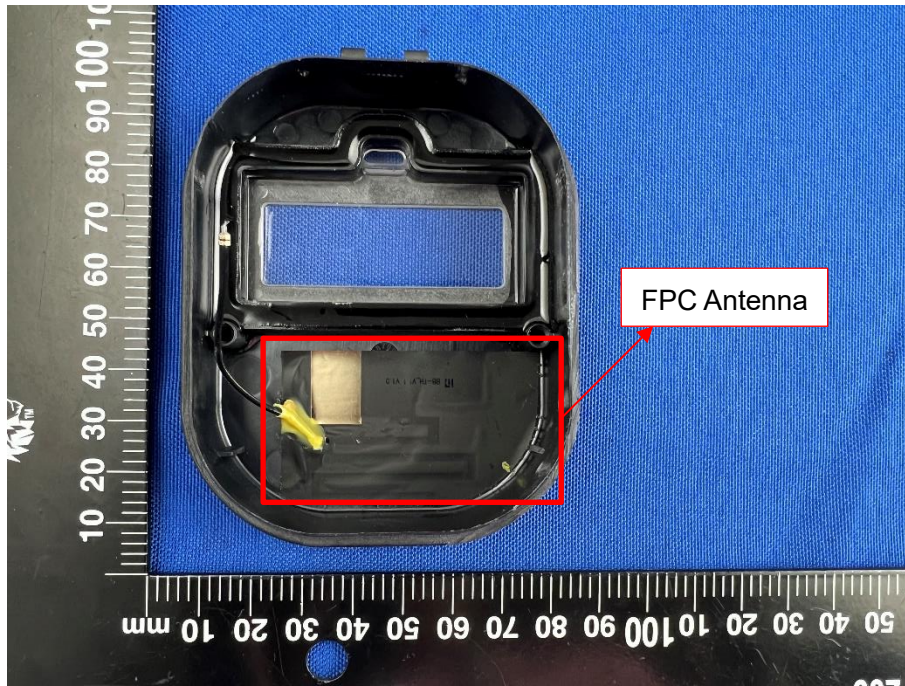

EUT INTERNAL PHOTOS

EUT UNCOVER VIEW

MAIN BOARD TOP VIEW (WITH SHIELDING)

MAIN BOARD TOP VIEW (WITHOUT SHIELDING)

MAIN BOARD REAR VIEW

Antenna

BATTERY

--BLANK BELOW--