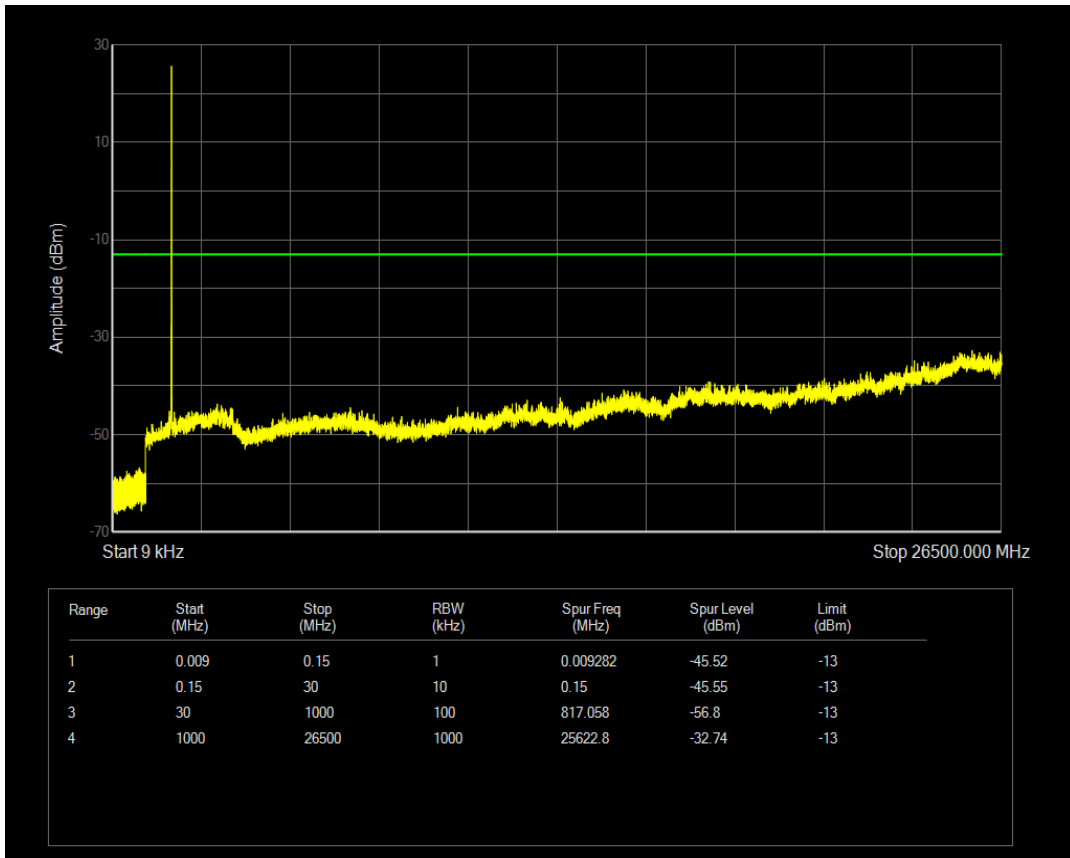

Band66 16QAM BW=5MHz Channel=132647 RB Size=1 Position=#0