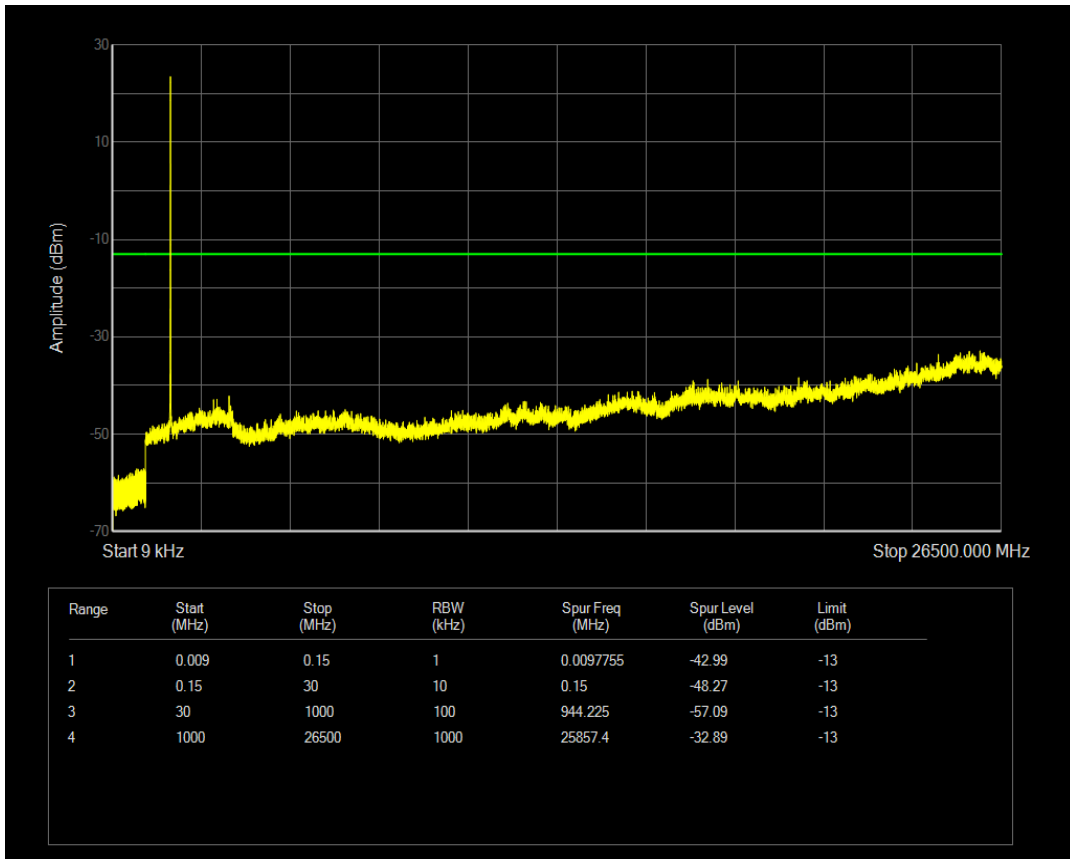

Band66 QPSK BW=3MHz Channel=132322 RB Size=15 Position=#0