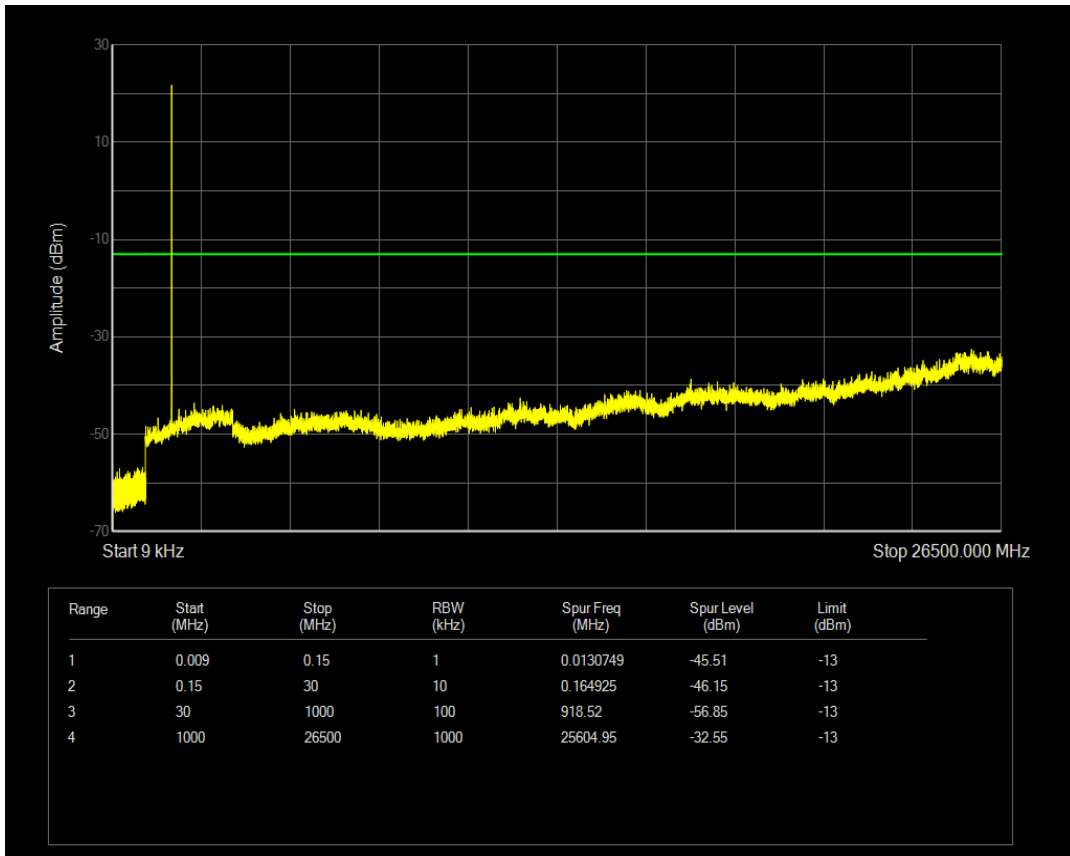

Band66 QPSK BW=1.4MHz Channel=132665 RB Size=6 Position=#0