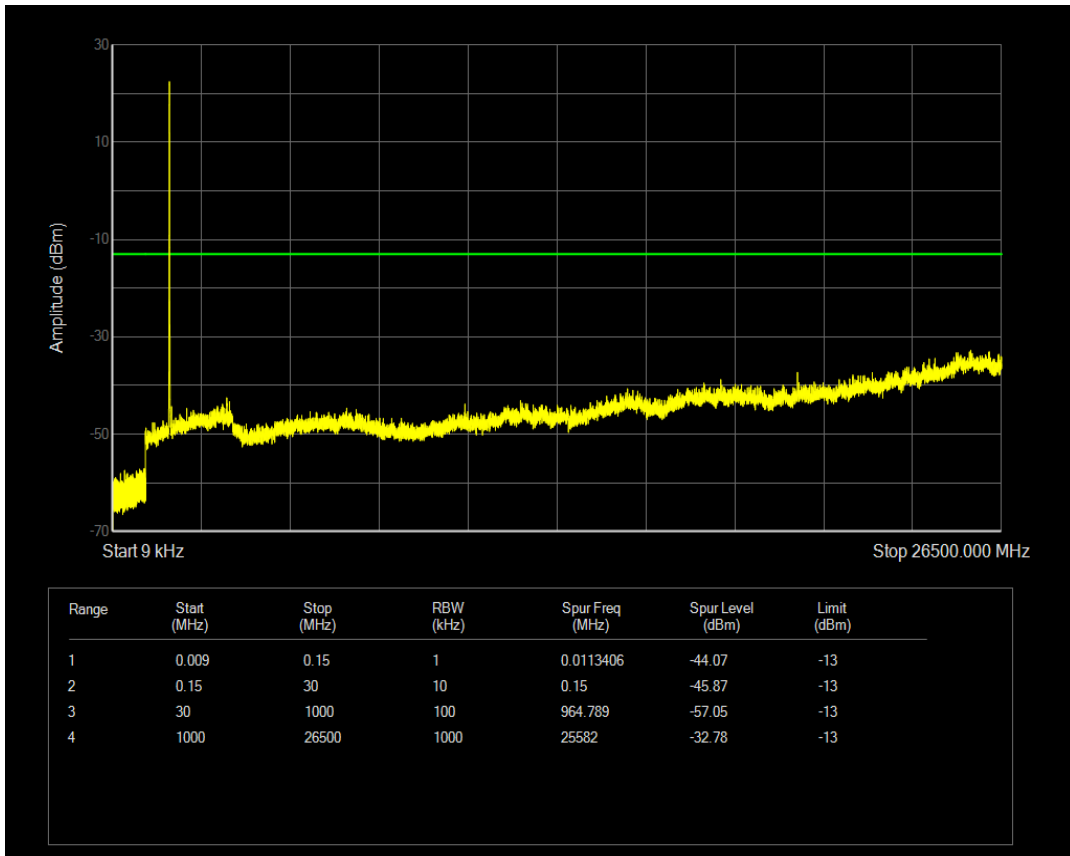

Band66 QPSK BW=5MHz Channel=131997 RB Size=25 Position=#0