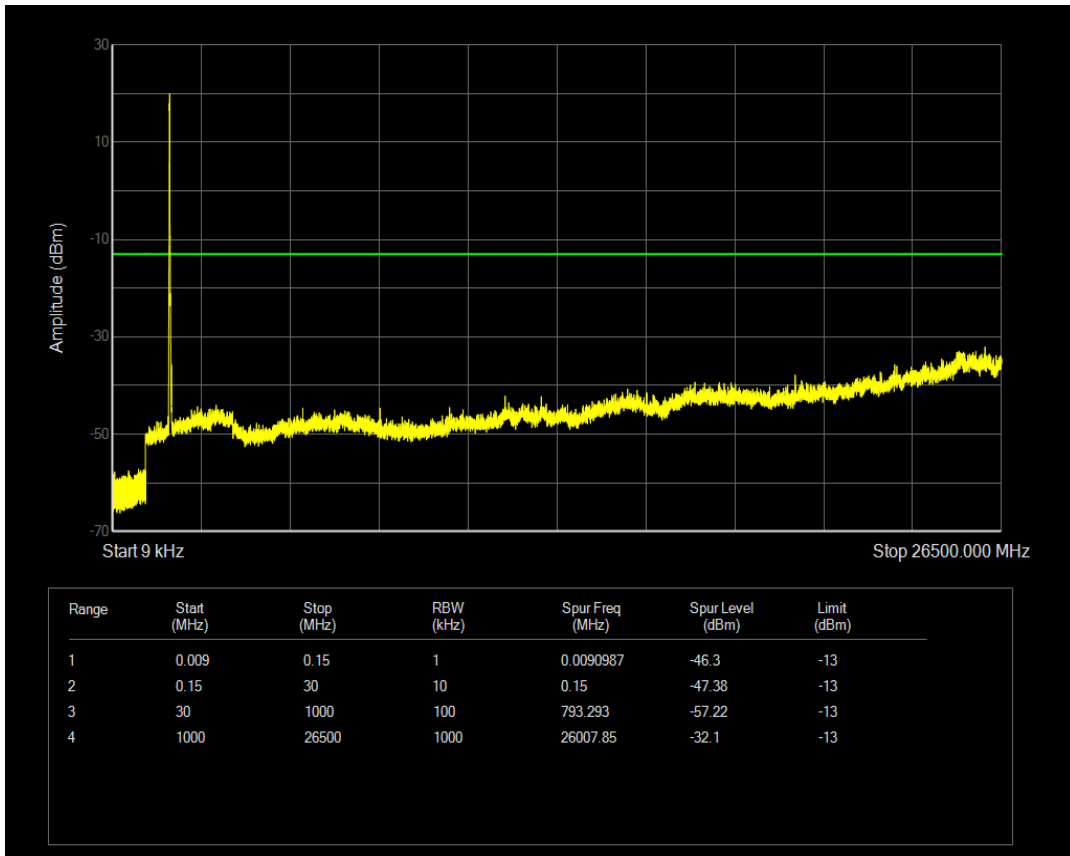

Band66 16QAM BW=15MHz Channel=132047 RB Size=75 Position=#0