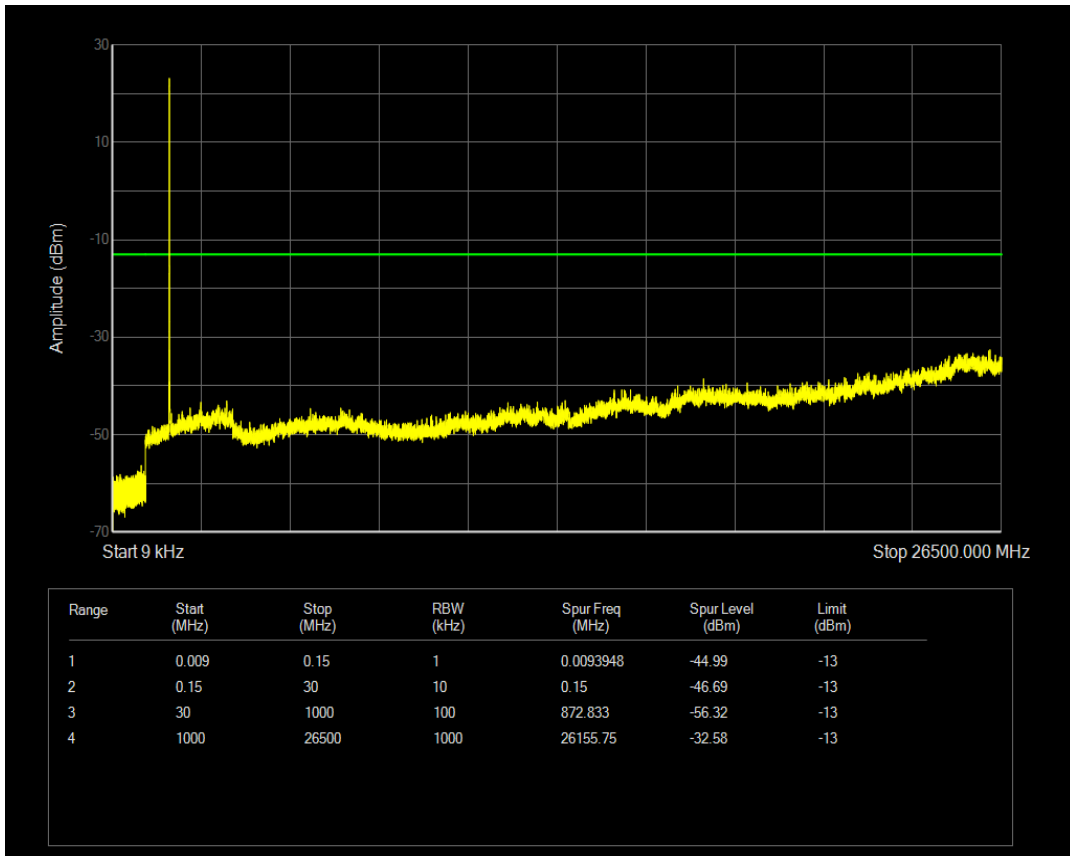

Band66 QPSK BW=1.4MHz Channel=132665 RB Size=6 Position=#0

Band66 16QAM BW=1.4MHz Channel=132665 RB Size=1 Position=#0

Band66 16QAM BW=1.4MHz Channel=132665 RB Size=6 Position=#0

Band66 QPSK BW=3MHz Channel=131987 RB Size=15 Position=#0