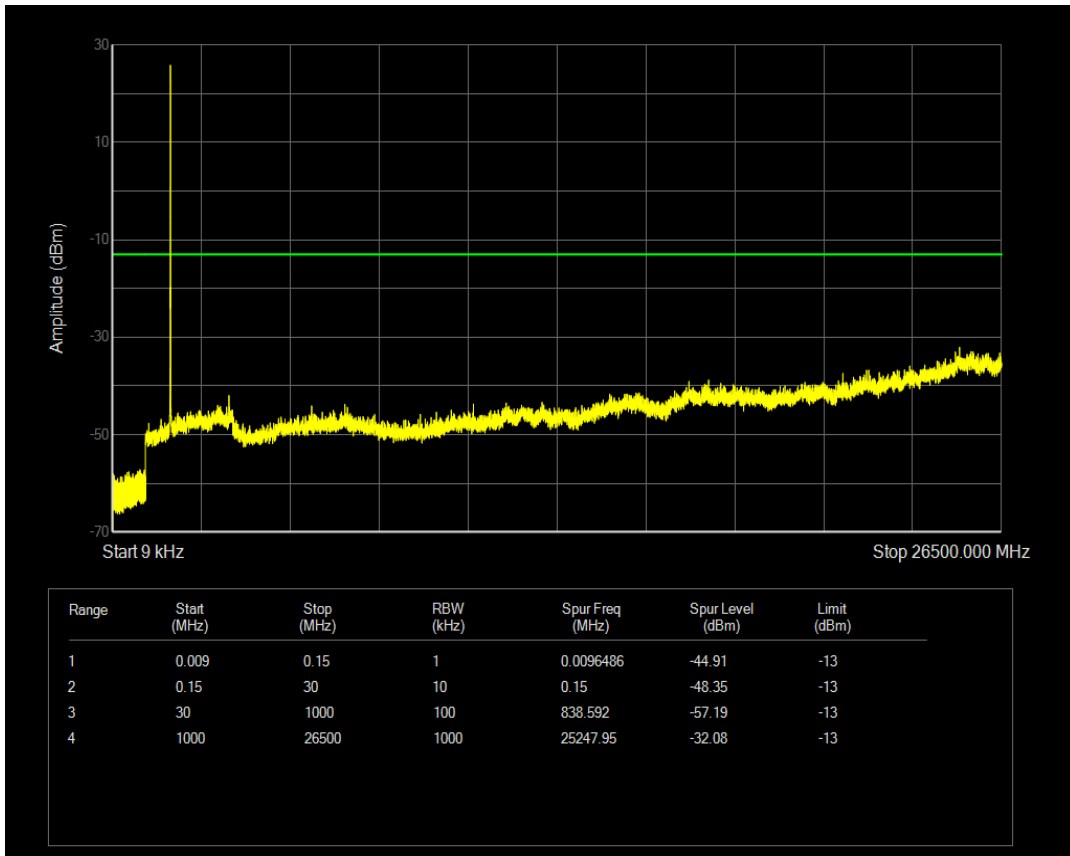

Band66 16QAM BW=5MHz Channel=132322 RB Size=1 Position=#0