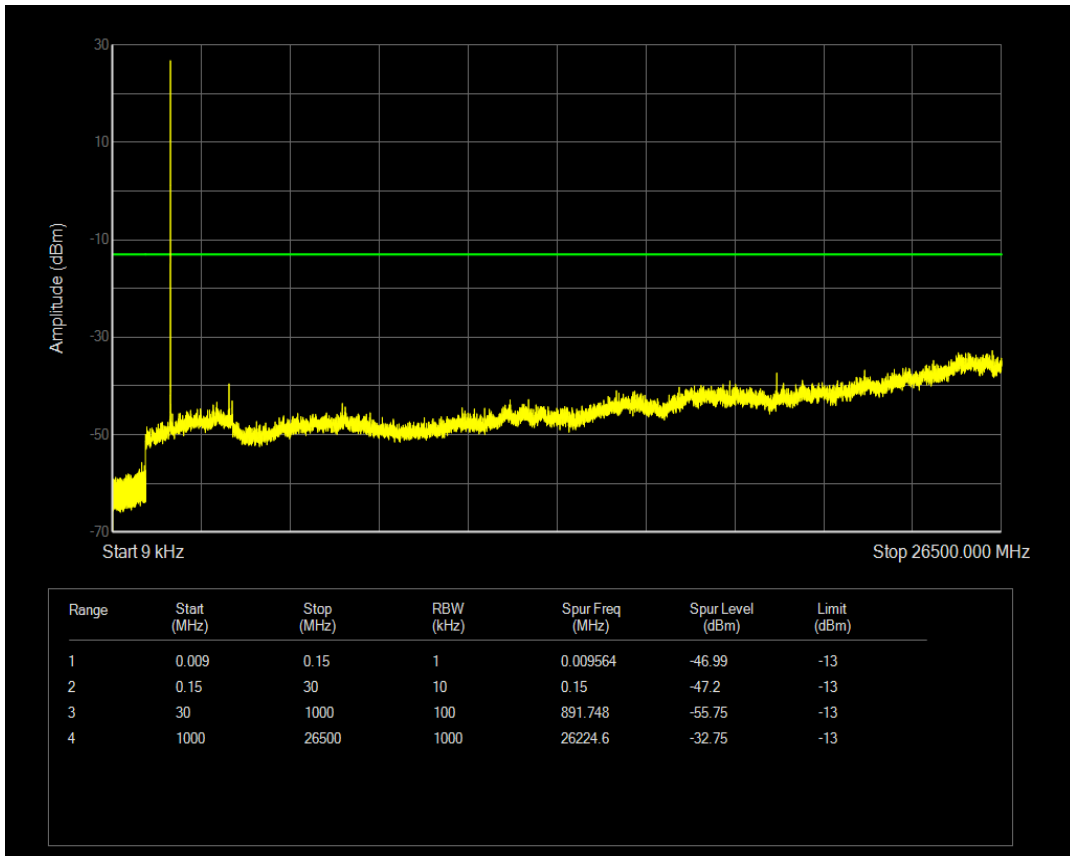

Band66 16QAM BW=1.4MHz Channel=132322 RB Size=1 Position=#0