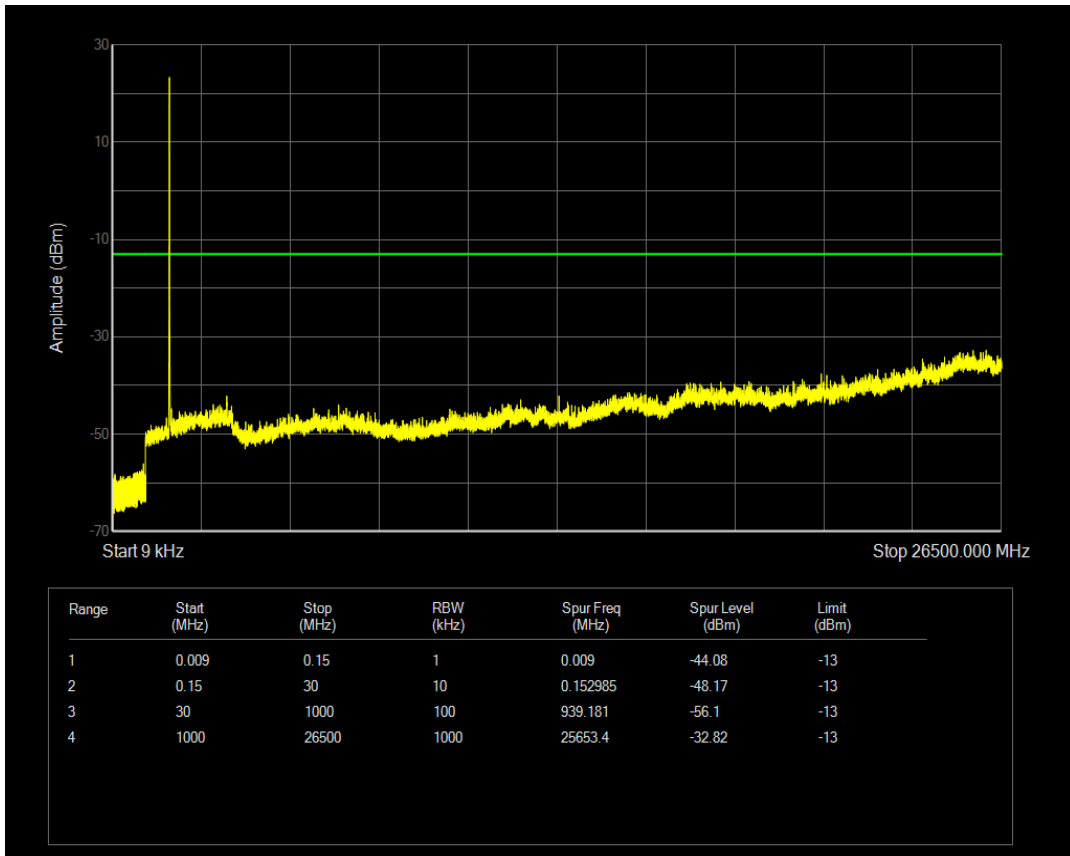

Band66 16QAM BW=5MHz Channel=131997 RB Size=25 Position=#0