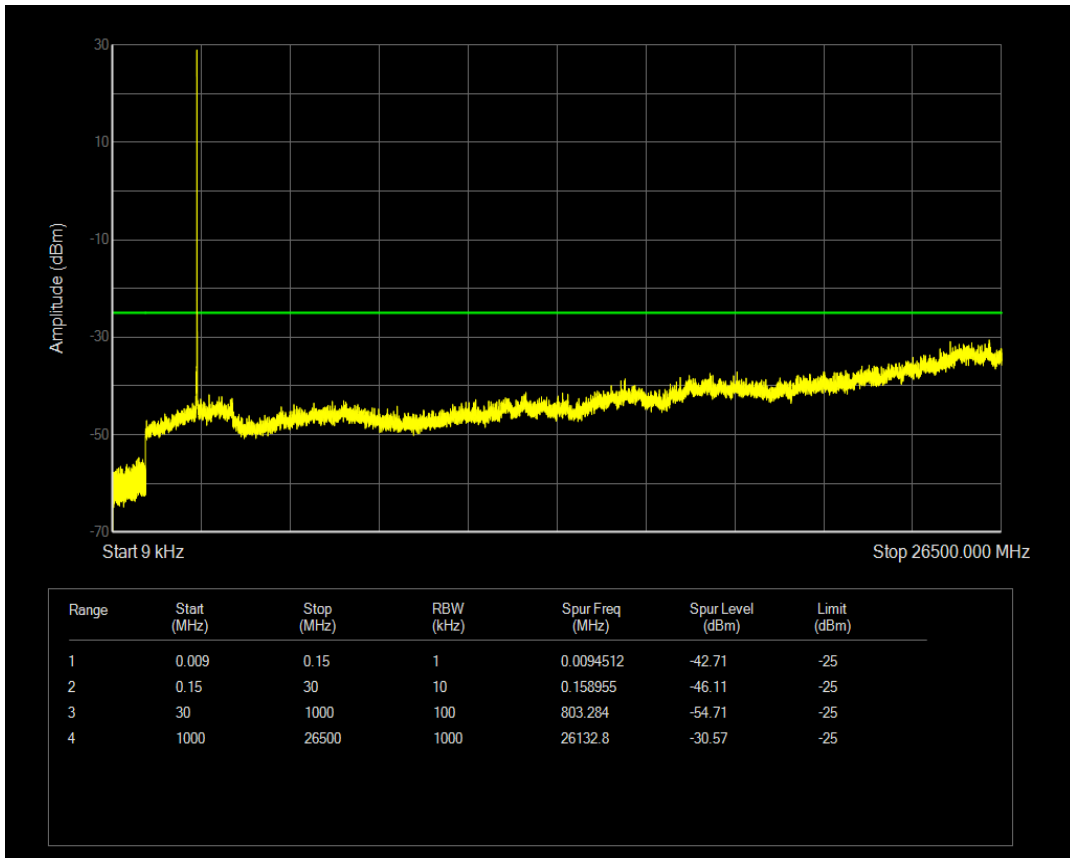

Band7 QPSK BW=5MHz Channel=20775 RB Size=25 Position=#0

Band7 16QAM BW=5MHz Channel=20775 RB Size=1 Position=#0

Band7 16QAM BW=5MHz Channel=20775 RB Size=25 Position=#0

Band7 QPSK BW=5MHz Channel=21100 RB Size=1 Position=#0

Band7 QPSK BW=5MHz Channel=21100 RB Size=25 Position=#0

Band7 16QAM BW=5MHz Channel=21100 RB Size=1 Position=#0

Band7 16QAM BW=5MHz Channel=21100 RB Size=25 Position=#0

Band7 QPSK BW=5MHz Channel=21425 RB Size=1 Position=#0