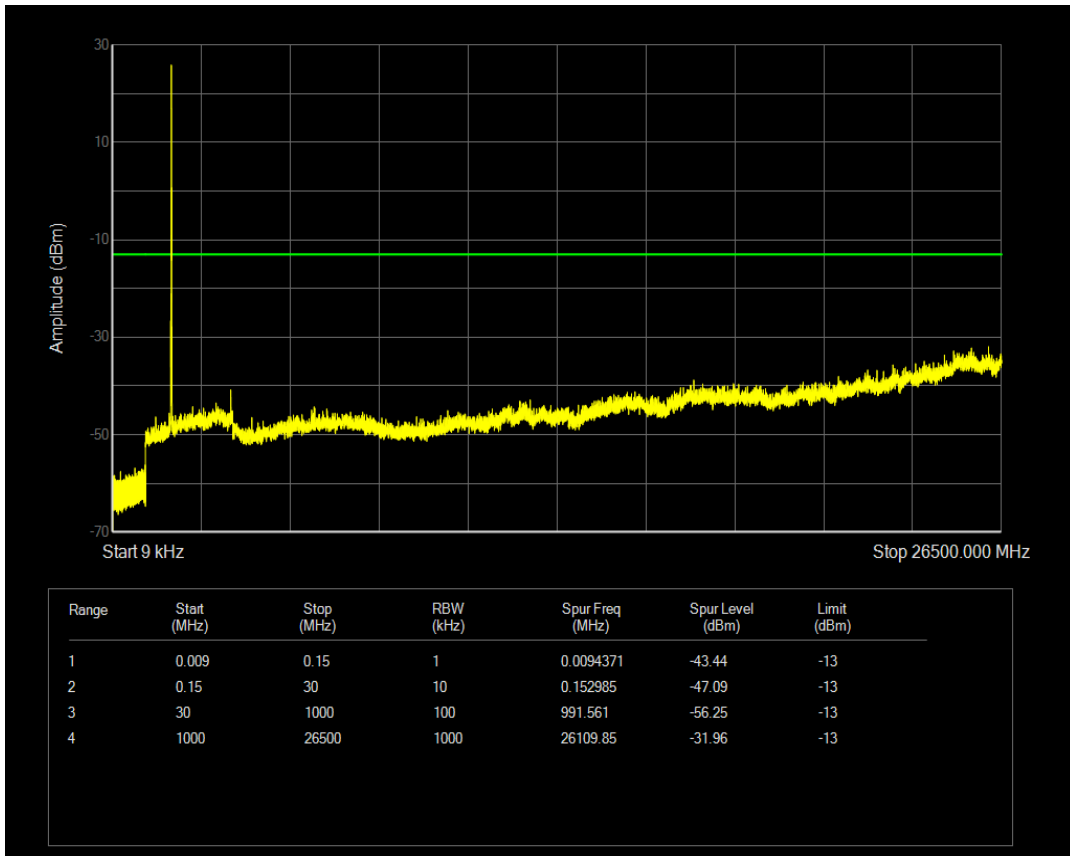

Band66 16QAM BW=10MHz Channel=132622 RB Size=1 Position=#0