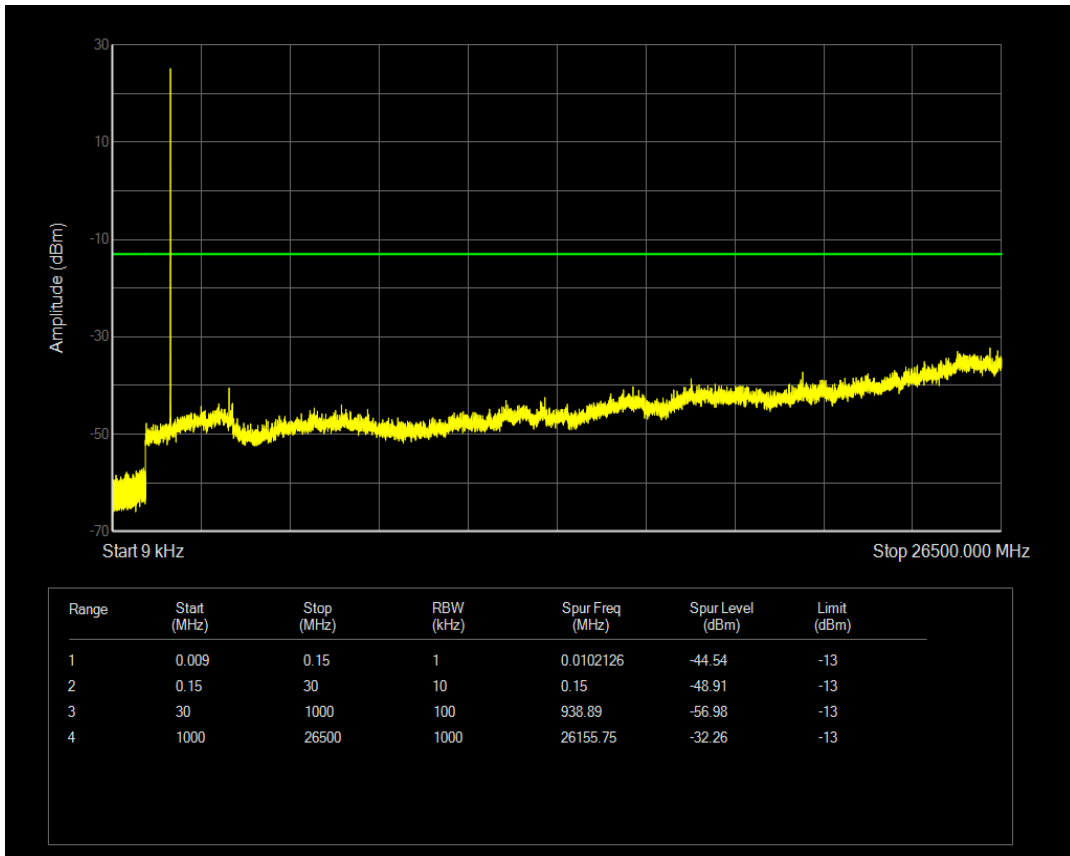

Band66 16QAM BW=1.4MHz Channel=132322 RB Size=6 Position=#0