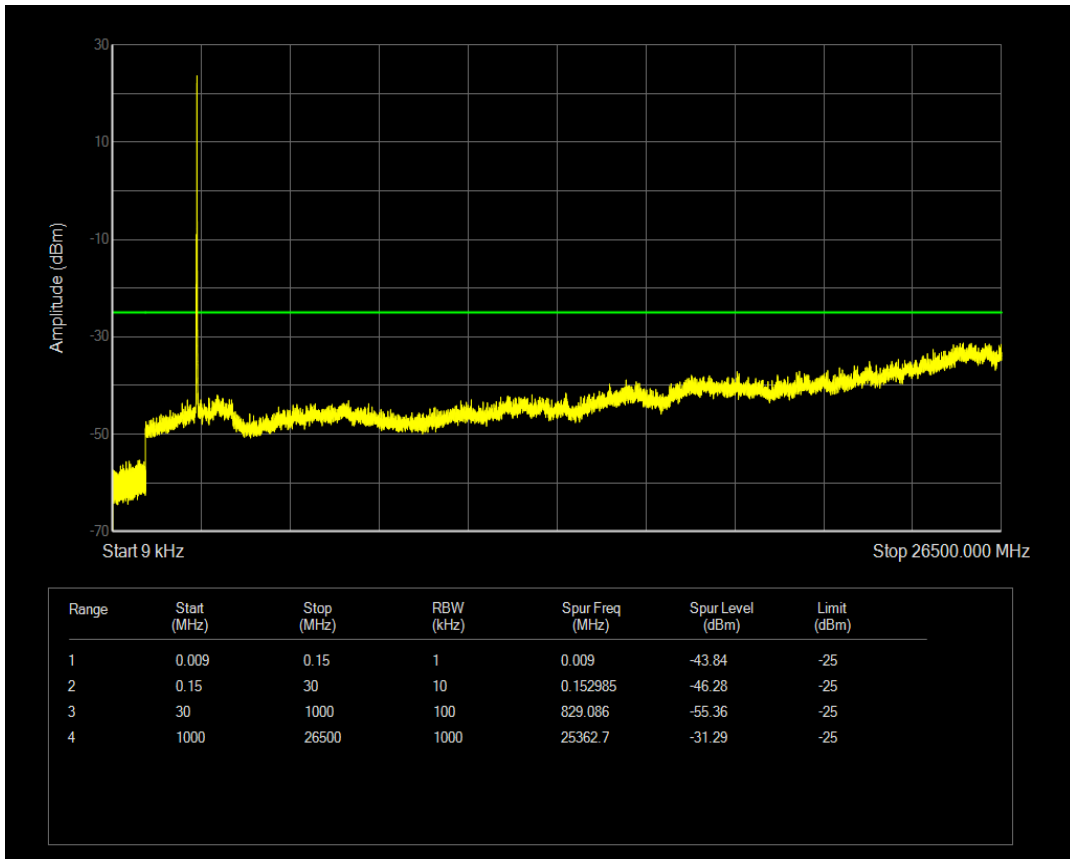

Band7 QPSK BW=5MHz Channel=20775 RB Size=25 Position=#0

Band7 16QAM BW=5MHz Channel=20775 RB Size=1 Position=#0

Band7 16QAM BW=5MHz Channel=20775 RB Size=25 Position=#0

Band7 QPSK BW=5MHz Channel=21100 RB Size=1 Position=#0

Band7 QPSK BW=5MHz Channel=21100 RB Size=25 Position=#0

Band7 16QAM BW=5MHz Channel=21100 RB Size=1 Position=#0

Band7 16QAM BW=5MHz Channel=21100 RB Size=25 Position=#0

Band7 QPSK BW=5MHz Channel=21425 RB Size=1 Position=#0