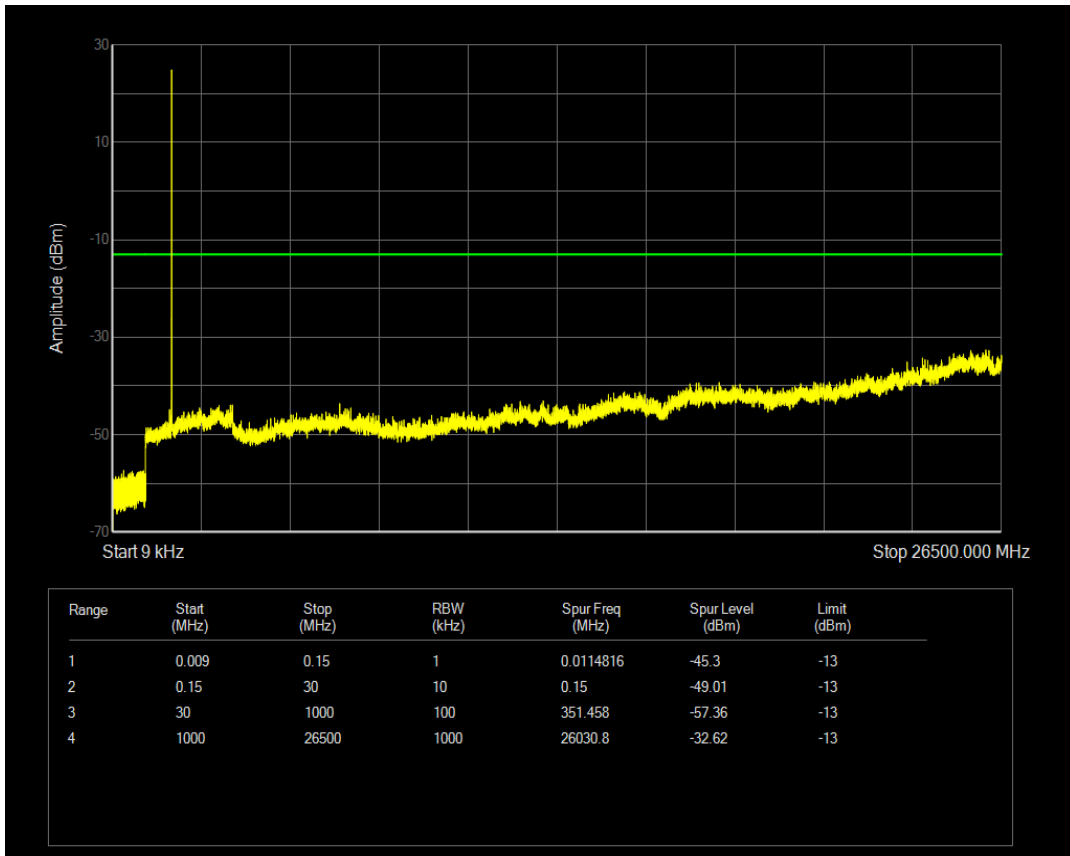

Band66 16QAM BW=1.4MHz Channel=132665 RB Size=1 Position=#0