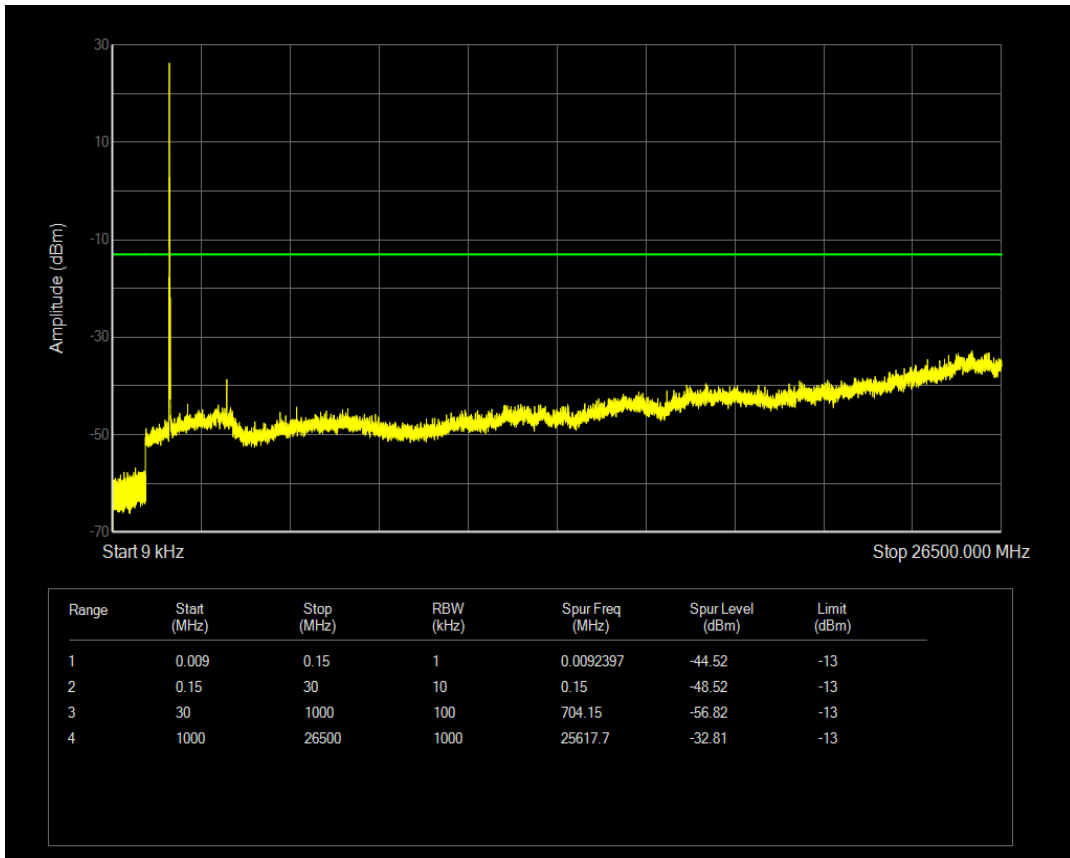

Band66 16QAM BW=15MHz Channel=132047 RB Size=1 Position=#0