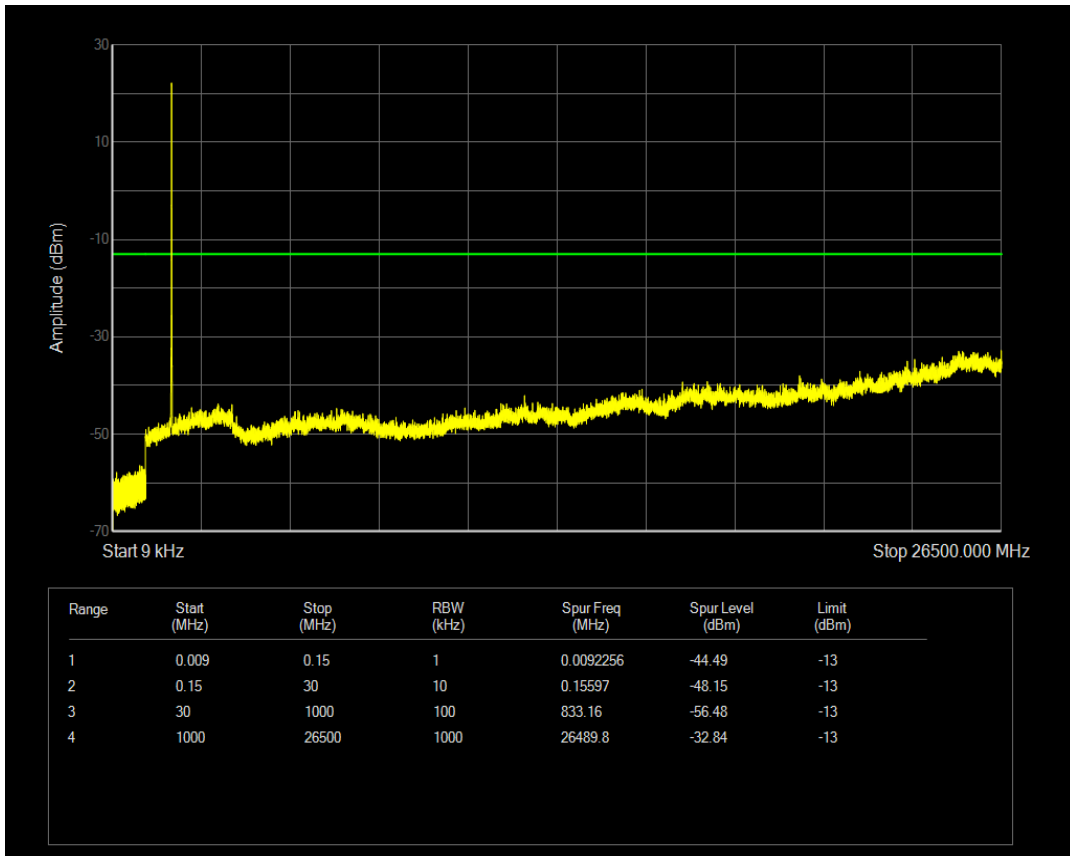

Band66 16QAM BW=5MHz Channel=132647 RB Size=25 Position=#0