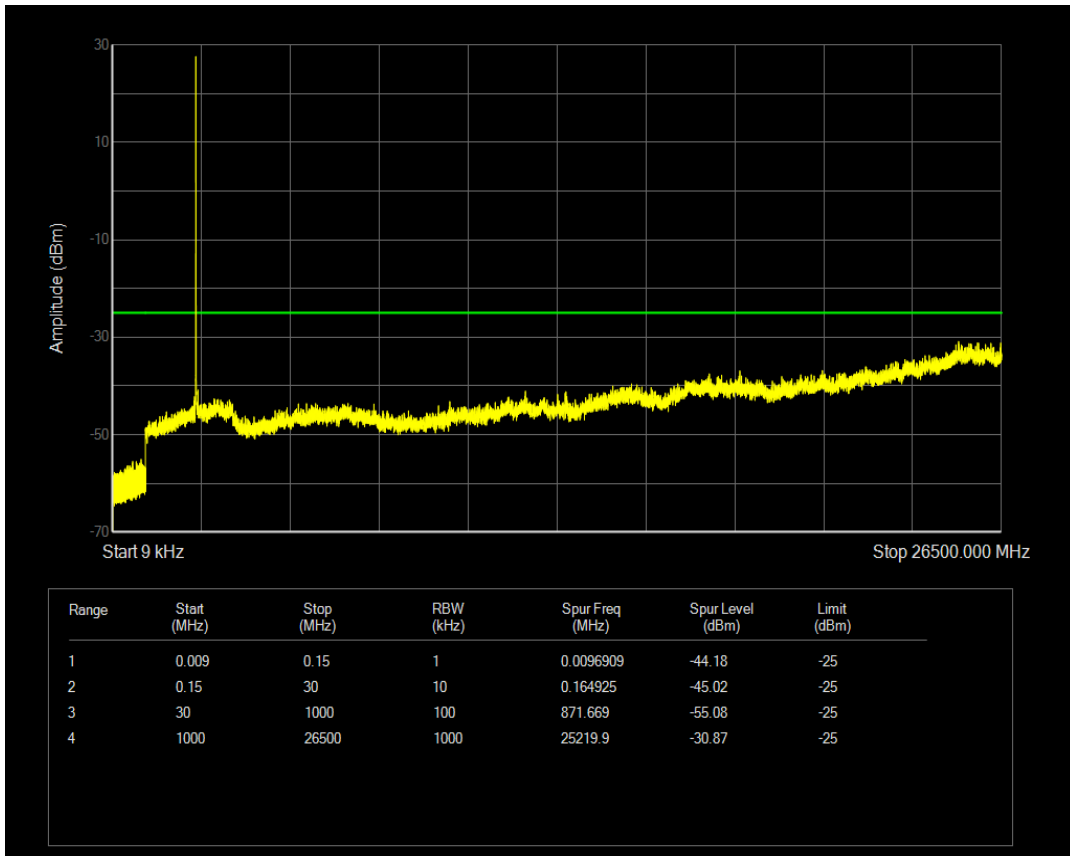

Band66 QPSK BW=20MHz Channel=132572 RB Size=100 Position=#0

Band66 16QAM BW=20MHz Channel=132572 RB Size=1 Position=#0

Band66 16QAM BW=20MHz Channel=132572 RB Size=100 Position=#0

Band7 QPSK BW=5MHz Channel=20775 RB Size=1 Position=#0

Band7 QPSK BW=5MHz Channel=20775 RB Size=25 Position=#0

Band7 16QAM BW=5MHz Channel=20775 RB Size=1 Position=#0

Band7 16QAM BW=5MHz Channel=20775 RB Size=25 Position=#0

Band7 QPSK BW=5MHz Channel=21100 RB Size=1 Position=#0