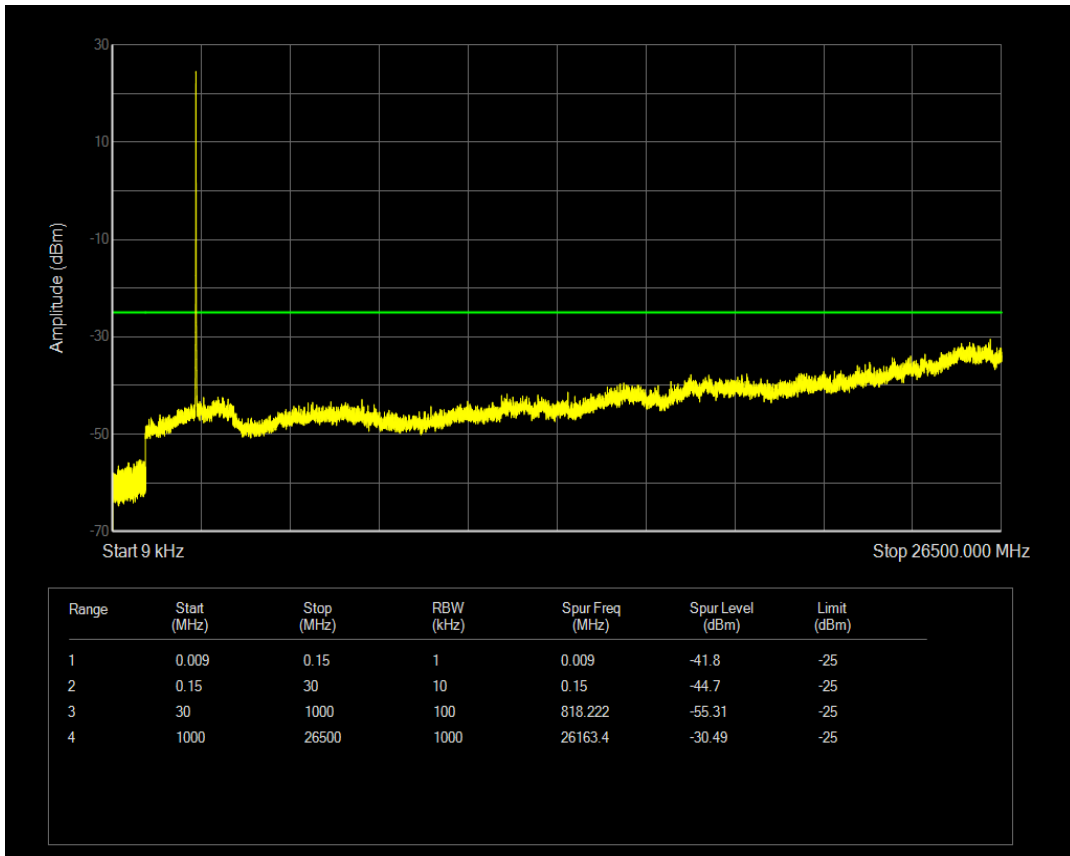

Band66 QPSK BW=20MHz Channel=132572 RB Size=100 Position=#0

Band66 16QAM BW=20MHz Channel=132572 RB Size=1 Position=#0

Band66 16QAM BW=20MHz Channel=132572 RB Size=100 Position=#0

Band7 QPSK BW=5MHz Channel=20775 RB Size=1 Position=#0

Band7 QPSK BW=5MHz Channel=20775 RB Size=25 Position=#0

Band7 16QAM BW=5MHz Channel=20775 RB Size=1 Position=#0

Band7 16QAM BW=5MHz Channel=20775 RB Size=25 Position=#0

Band7 QPSK BW=5MHz Channel=21100 RB Size=1 Position=#0