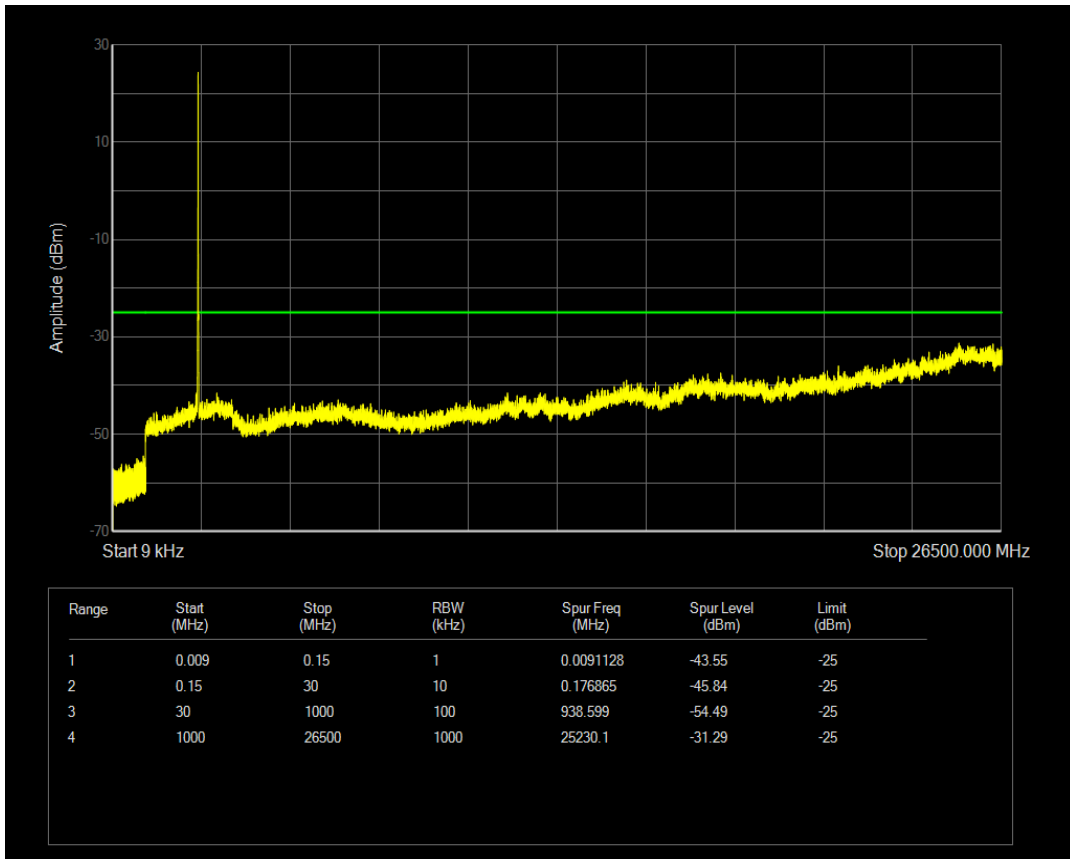

Band7 QPSK BW=5MHz Channel=20775 RB Size=25 Position=#0

Band7 16QAM BW=5MHz Channel=20775 RB Size=1 Position=#0

Band7 16QAM BW=5MHz Channel=20775 RB Size=25 Position=#0

Band7 QPSK BW=5MHz Channel=21100 RB Size=1 Position=#0

Band7 QPSK BW=5MHz Channel=21100 RB Size=25 Position=#0

Band7 16QAM BW=5MHz Channel=21100 RB Size=1 Position=#0

Band7 16QAM BW=5MHz Channel=21100 RB Size=25 Position=#0

Band7 QPSK BW=5MHz Channel=21425 RB Size=1 Position=#0

Band7 QPSK BW=5MHz Channel=21425 RB Size=25 Position=#0

Band7 16QAM BW=5MHz Channel=21425 RB Size=1 Position=#0

Band7 16QAM BW=5MHz Channel=21425 RB Size=25 Position=#0

Band7 QPSK BW=10MHz Channel=20800 RB Size=1 Position=#0