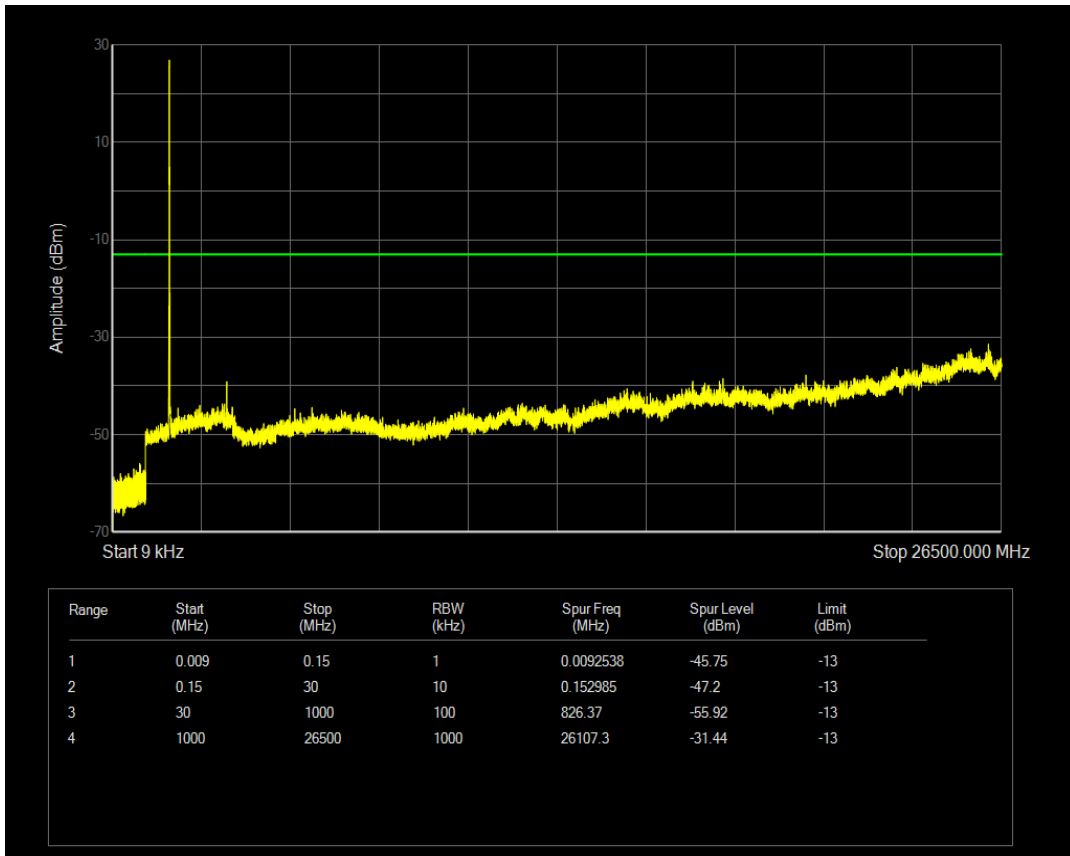

Band66 QPSK BW=5MHz Channel=132647 RB Size=25 Position=#0

Band66 16QAM BW=5MHz Channel=132647 RB Size=1 Position=#0

Band66 16QAM BW=5MHz Channel=132647 RB Size=25 Position=#0

Band66 QPSK BW=10MHz Channel=132022 RB Size=1 Position=#0