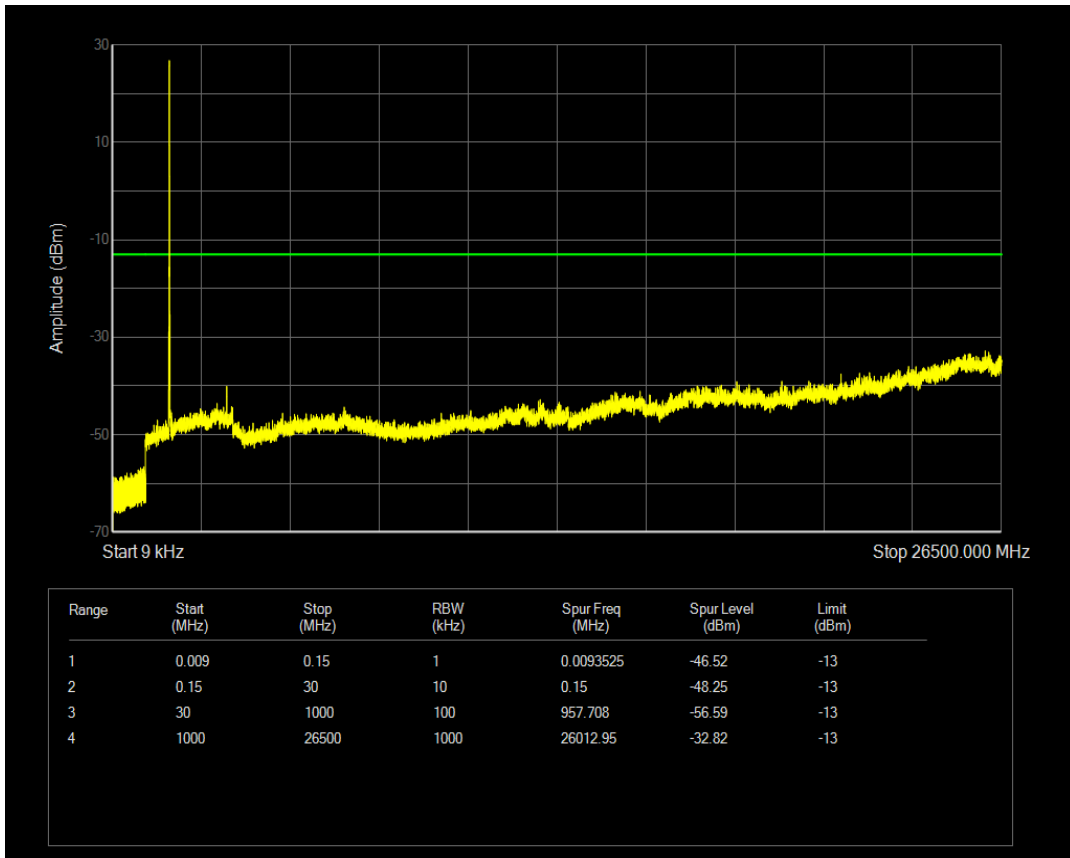

Band66 16QAM BW=10MHz Channel=132022 RB Size=1 Position=#0