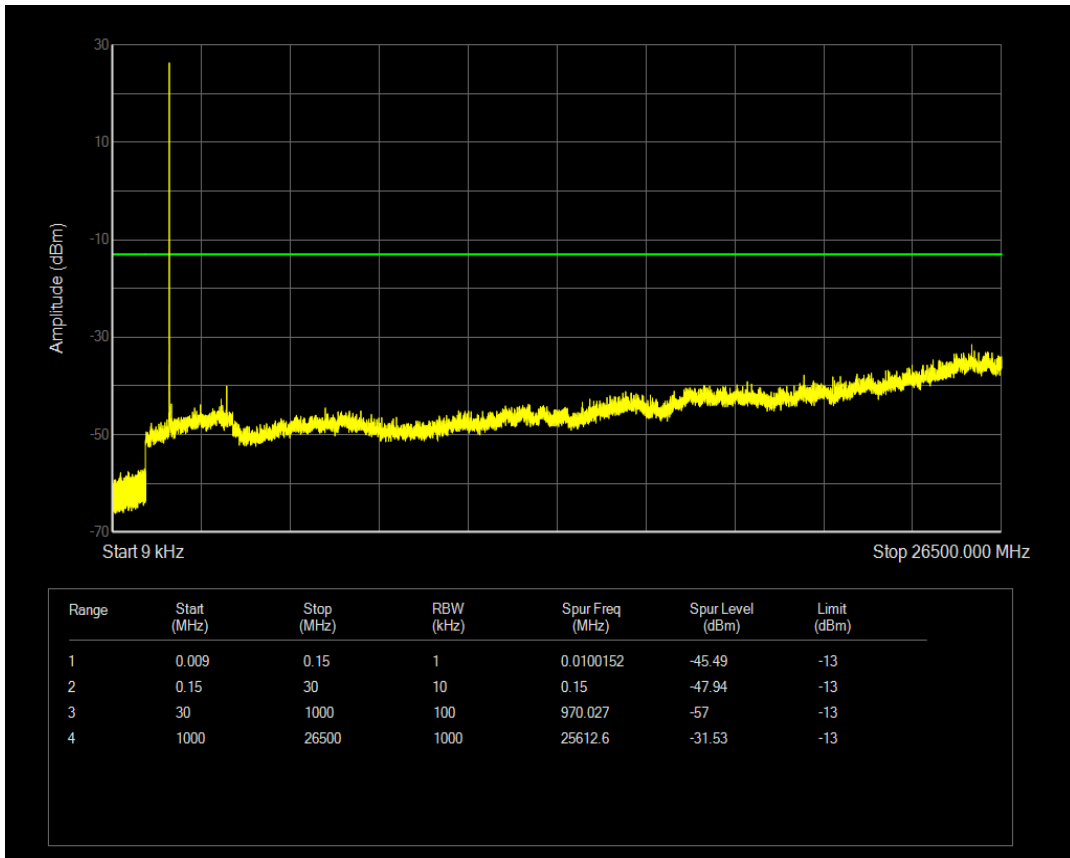

Band66 16QAM BW=1.4MHz Channel=131979 RB Size=1 Position=#0