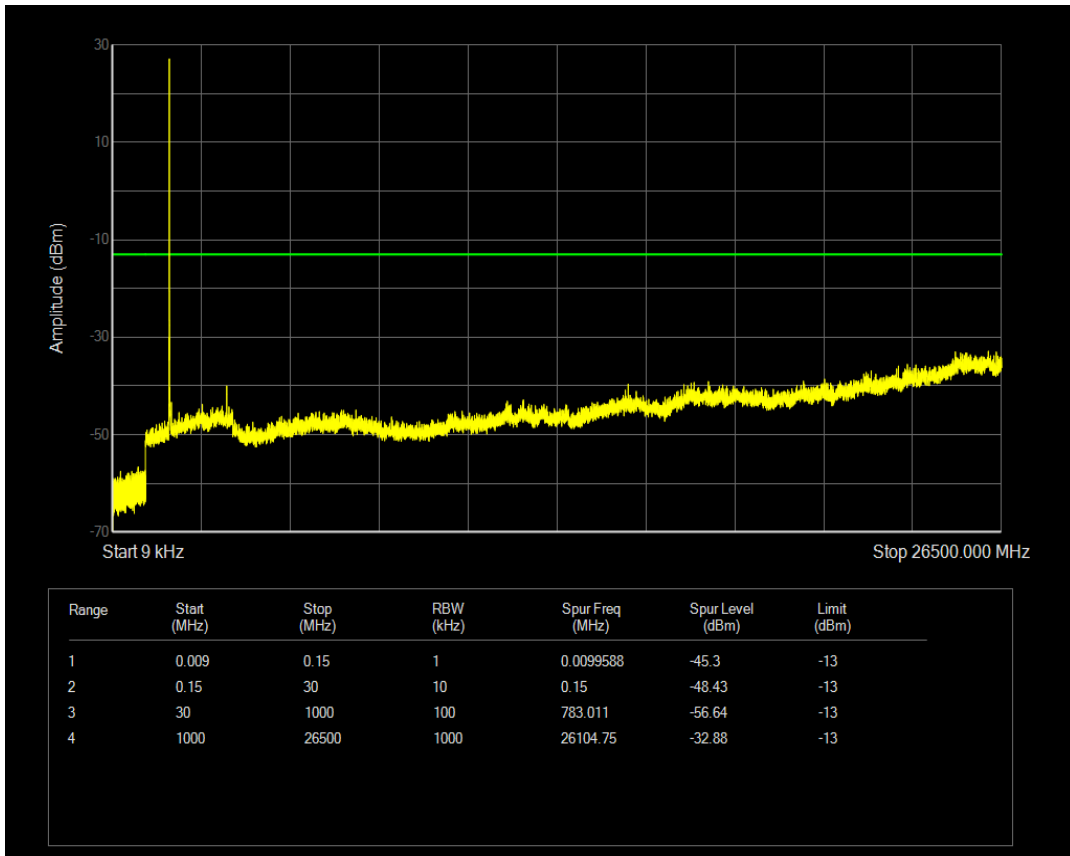

Band66 16QAM BW=5MHz Channel=131997 RB Size=1 Position=#0