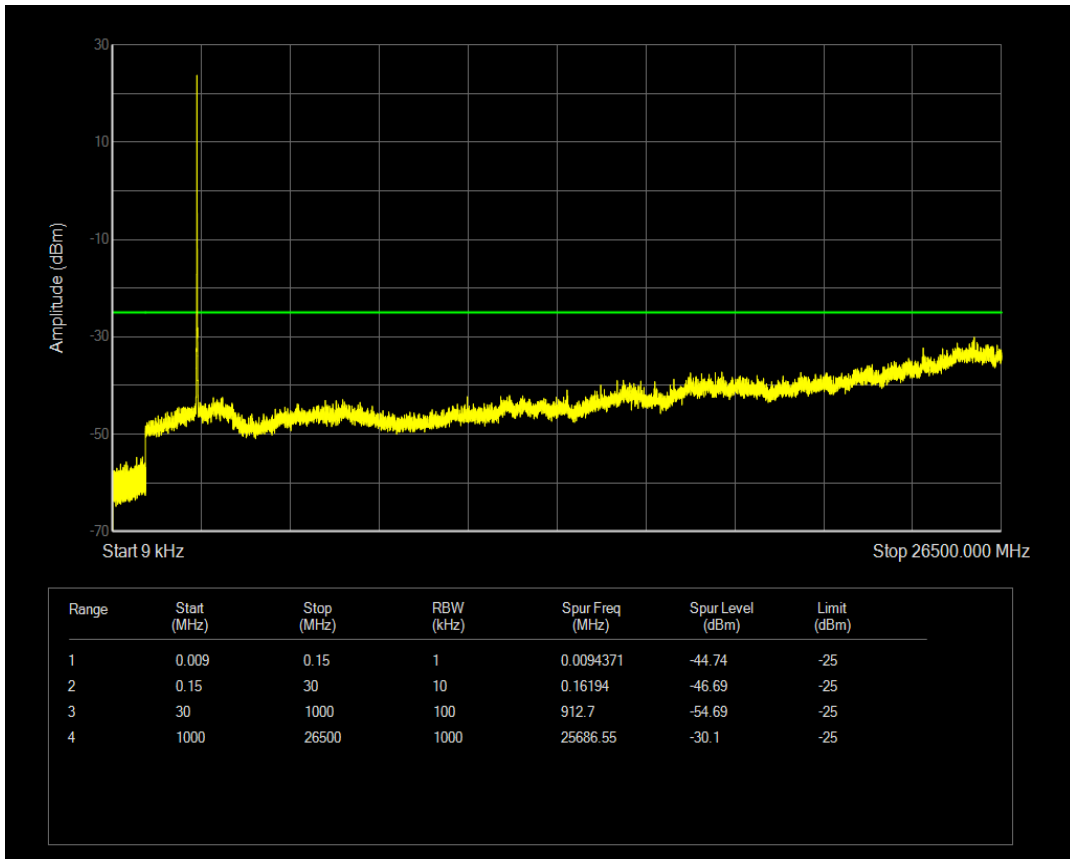

Band7 QPSK BW=5MHz Channel=20775 RB Size=25 Position=#0

Band7 16QAM BW=5MHz Channel=20775 RB Size=1 Position=#0

Band7 16QAM BW=5MHz Channel=20775 RB Size=25 Position=#0

Band7 QPSK BW=5MHz Channel=21100 RB Size=1 Position=#0

Band7 QPSK BW=5MHz Channel=21100 RB Size=25 Position=#0

Band7 16QAM BW=5MHz Channel=21100 RB Size=1 Position=#0

Band7 16QAM BW=5MHz Channel=21100 RB Size=25 Position=#0

Band7 QPSK BW=5MHz Channel=21425 RB Size=1 Position=#0