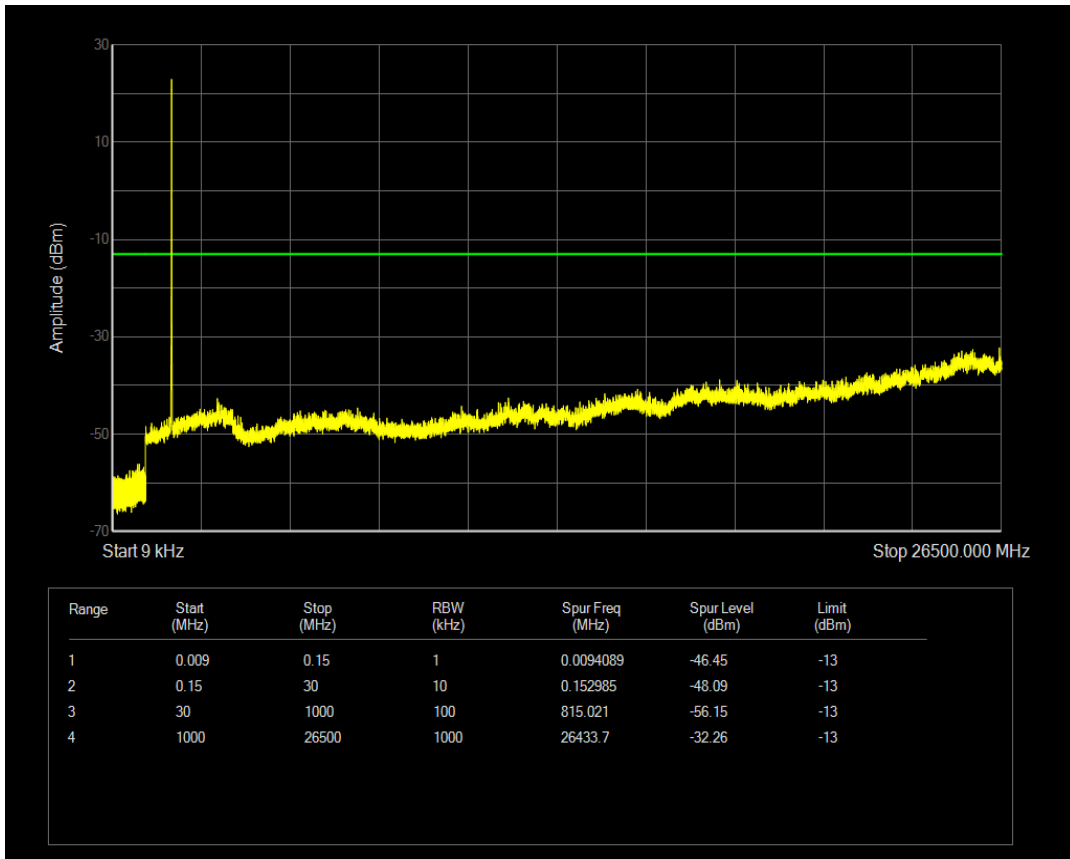

Band66 QPSK BW=5MHz Channel=132647 RB Size=25 Position=#0