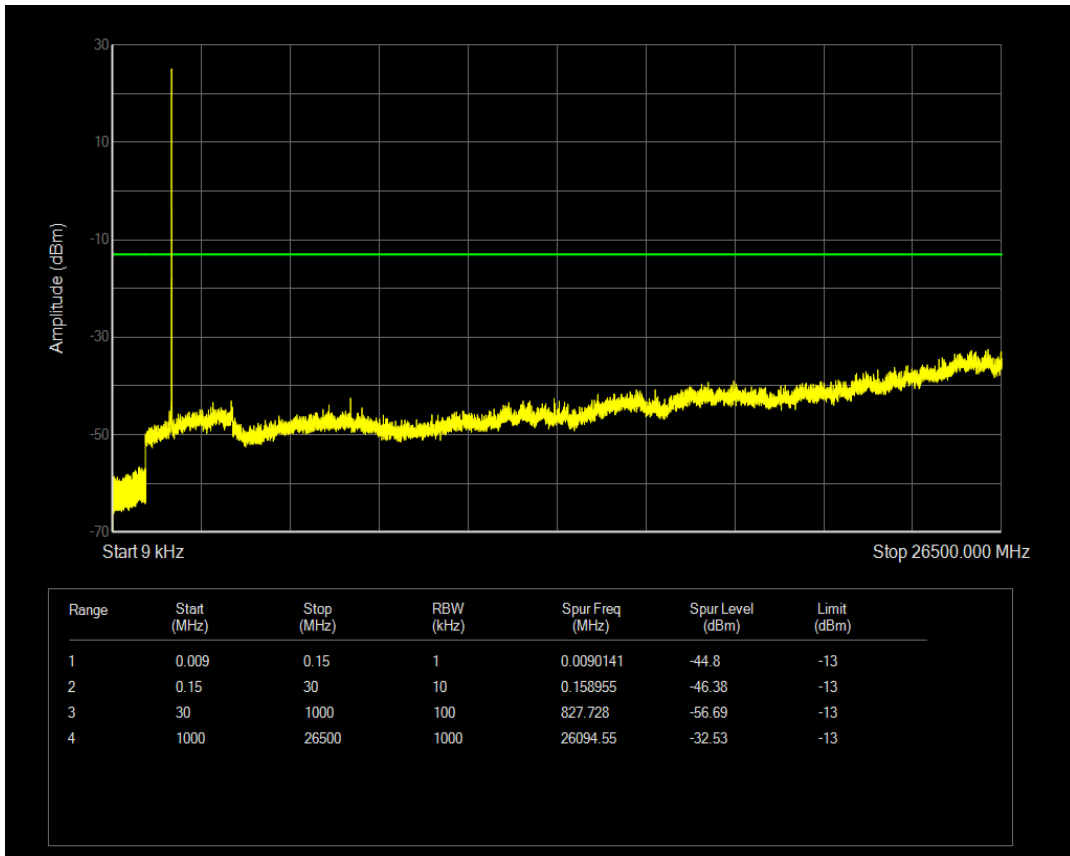

Band66 16QAM BW=3MHz Channel=132657 RB Size=1 Position=#0