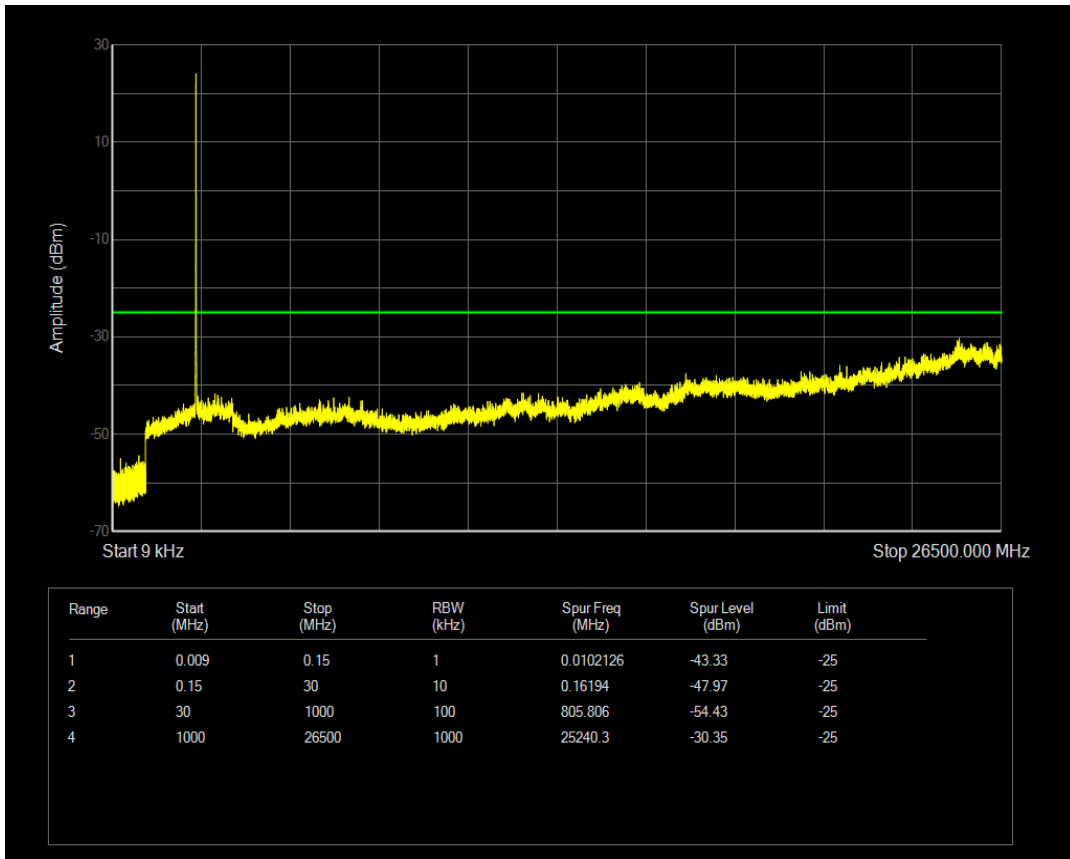

Band66 QPSK BW=20MHz Channel=132572 RB Size=100 Position=#0

Band66 16QAM BW=20MHz Channel=132572 RB Size=1 Position=#0

Band66 16QAM BW=20MHz Channel=132572 RB Size=100 Position=#0

Band7 QPSK BW=5MHz Channel=20775 RB Size=1 Position=#0

Band7 QPSK BW=5MHz Channel=20775 RB Size=25 Position=#0

Band7 16QAM BW=5MHz Channel=20775 RB Size=1 Position=#0

Band7 16QAM BW=5MHz Channel=20775 RB Size=25 Position=#0

Band7 QPSK BW=5MHz Channel=21100 RB Size=1 Position=#0