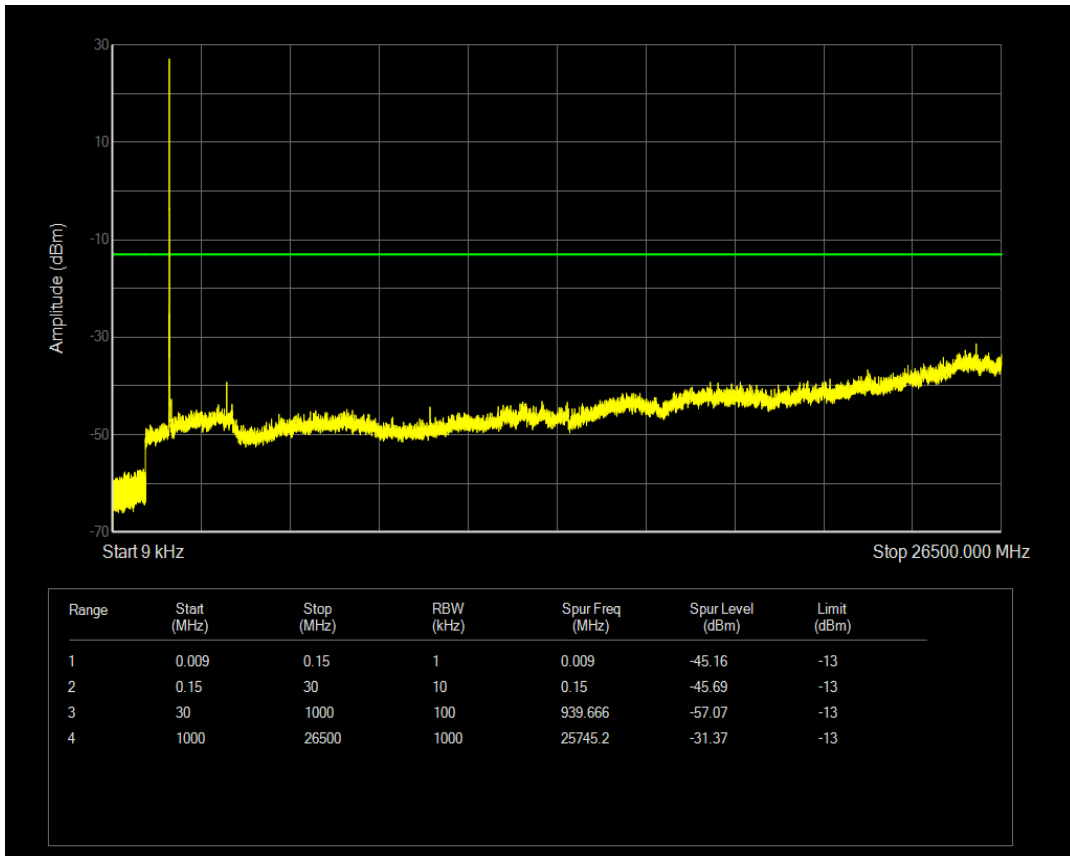

Band66 QPSK BW=3MHz Channel=132657 RB Size=15 Position=#0

Band66 16QAM BW=3MHz Channel=132657 RB Size=1 Position=#0

Band66 16QAM BW=3MHz Channel=132657 RB Size=15 Position=#0

Band66 QPSK BW=5MHz Channel=131997 RB Size=1 Position=#0