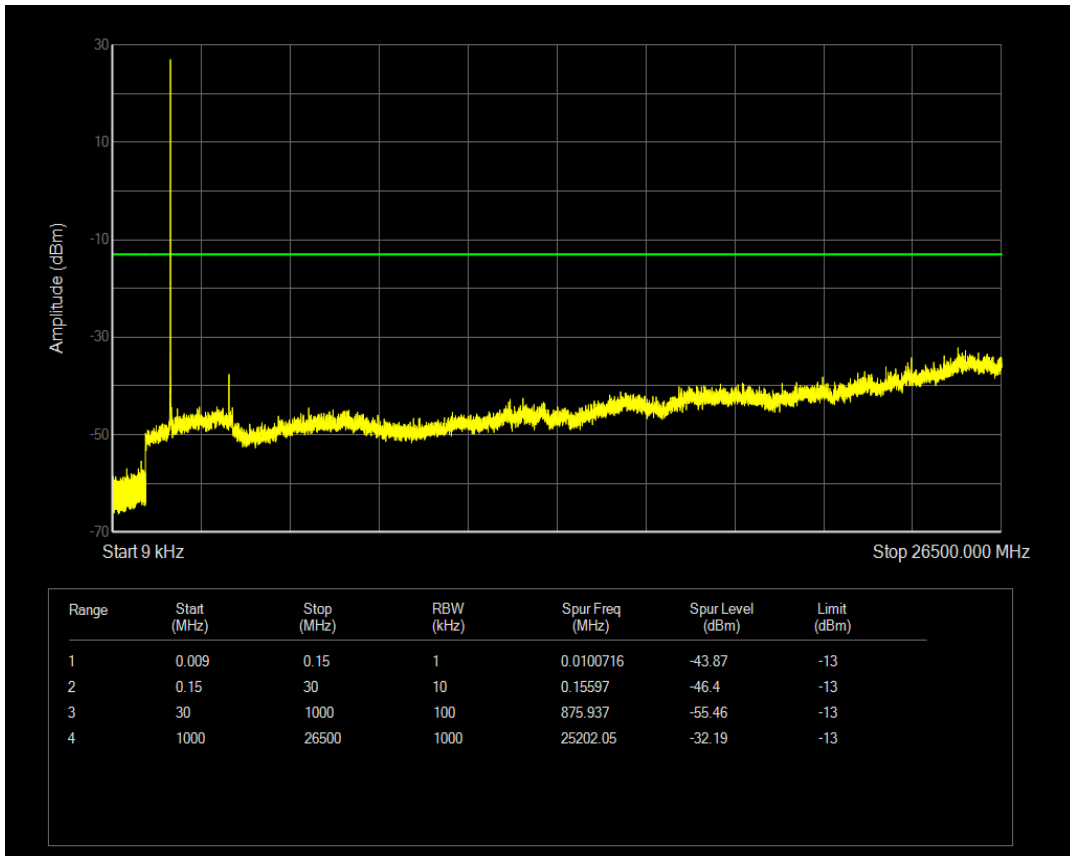

Band66 QPSK BW=3MHz Channel=131987 RB Size=1 Position=#0

Band66 16QAM BW=3MHz Channel=131987 RB Size=1 Position=#0

Band66 16QAM BW=3MHz Channel=131987 RB Size=15 Position=#0

Band66 QPSK BW=3MHz Channel=132322 RB Size=1 Position=#0