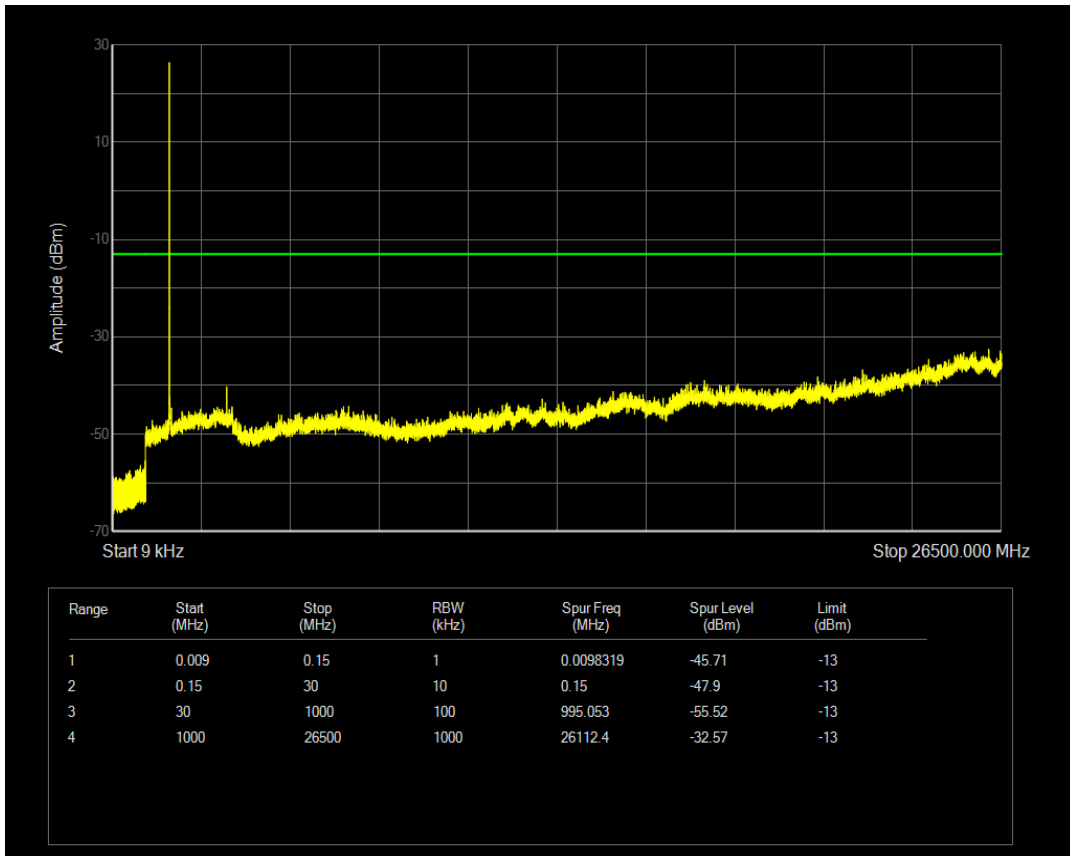

Band66 QPSK BW=3MHz Channel=131987 RB Size=1 Position=#0