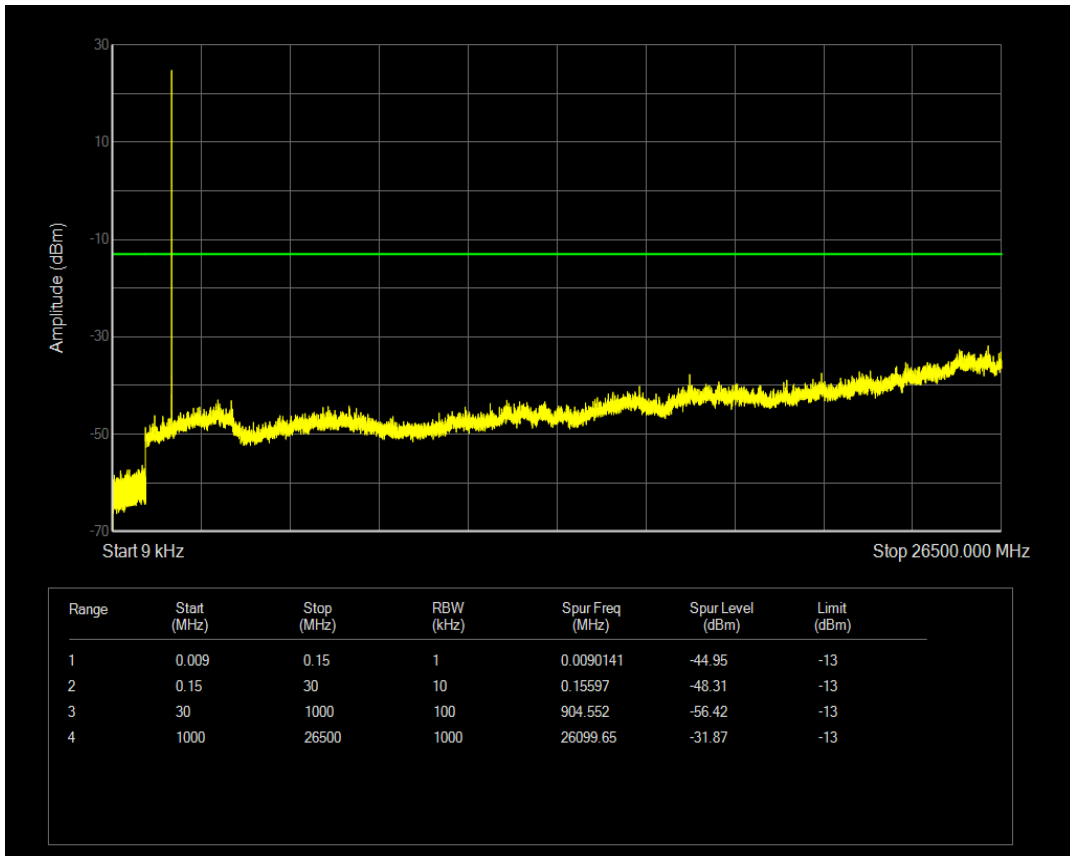

Band66 16QAM BW=1.4MHz Channel=132665 RB Size=6 Position=#0