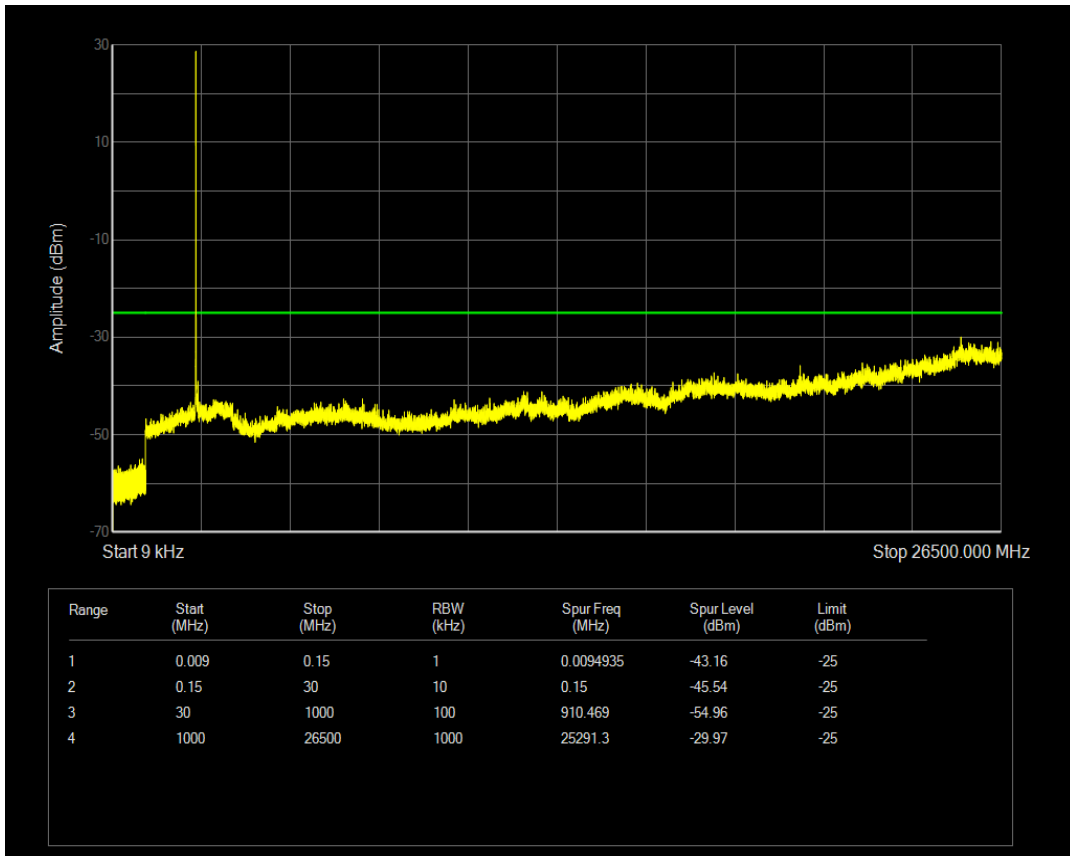

Band66 QPSK BW=20MHz Channel=132572 RB Size=100 Position=#0

Band66 16QAM BW=20MHz Channel=132572 RB Size=1 Position=#0

Band66 16QAM BW=20MHz Channel=132572 RB Size=100 Position=#0

Band7 QPSK BW=5MHz Channel=20775 RB Size=1 Position=#0

Band7 QPSK BW=5MHz Channel=20775 RB Size=25 Position=#0

Band7 16QAM BW=5MHz Channel=20775 RB Size=1 Position=#0

Band7 16QAM BW=5MHz Channel=20775 RB Size=25 Position=#0

Band7 QPSK BW=5MHz Channel=21100 RB Size=1 Position=#0