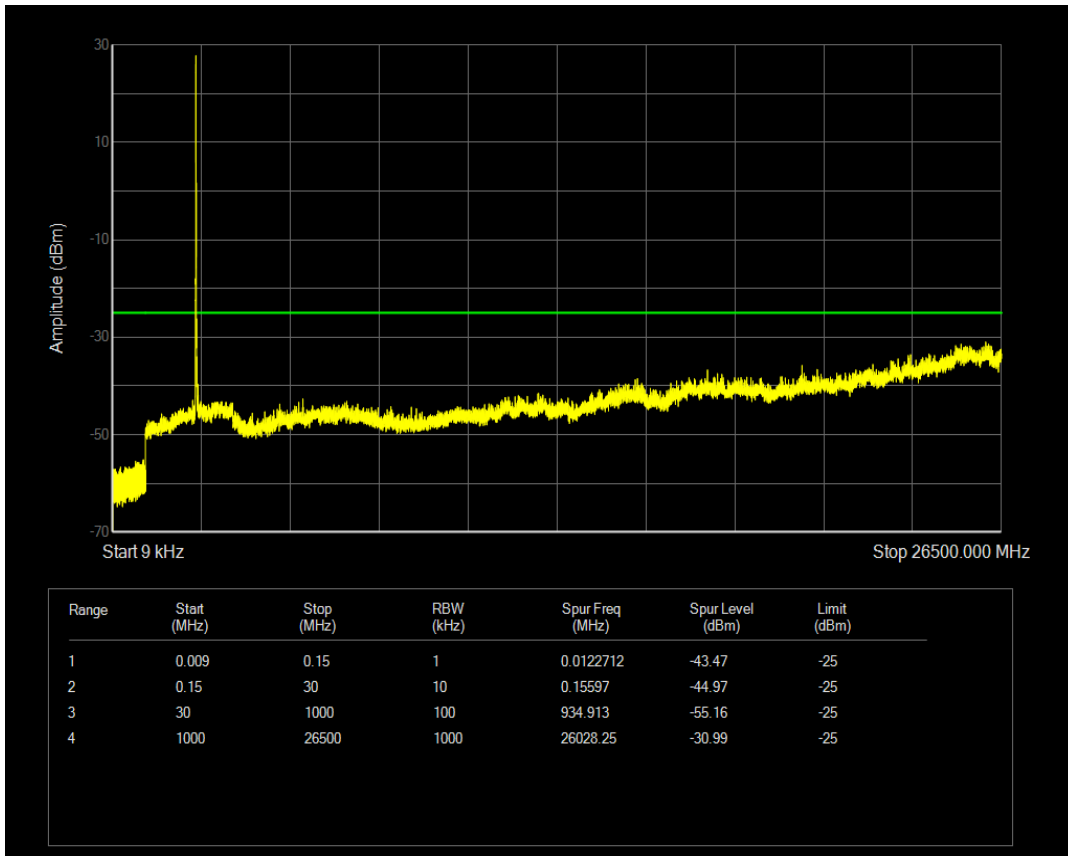

Band7 16QAM BW=15MHz Channel=20825 RB Size=1 Position=#0