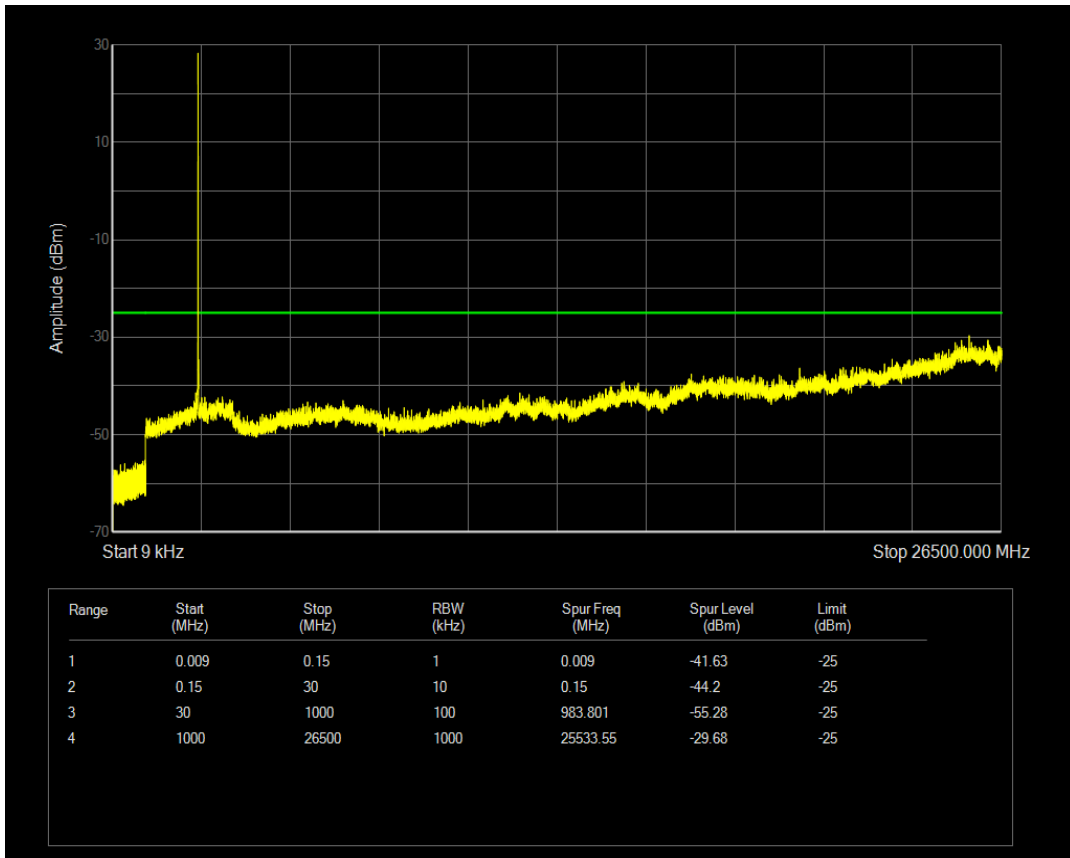

Band7 QPSK BW=5MHz Channel=21100 RB Size=25 Position=#0

Band7 16QAM BW=5MHz Channel=21100 RB Size=1 Position=#0

Band7 16QAM BW=5MHz Channel=21100 RB Size=25 Position=#0

Band7 QPSK BW=5MHz Channel=21425 RB Size=1 Position=#0

Band7 QPSK BW=5MHz Channel=21425 RB Size=25 Position=#0

Band7 16QAM BW=5MHz Channel=21425 RB Size=1 Position=#0

Band7 16QAM BW=5MHz Channel=21425 RB Size=25 Position=#0

Band7 QPSK BW=10MHz Channel=20800 RB Size=1 Position=#0