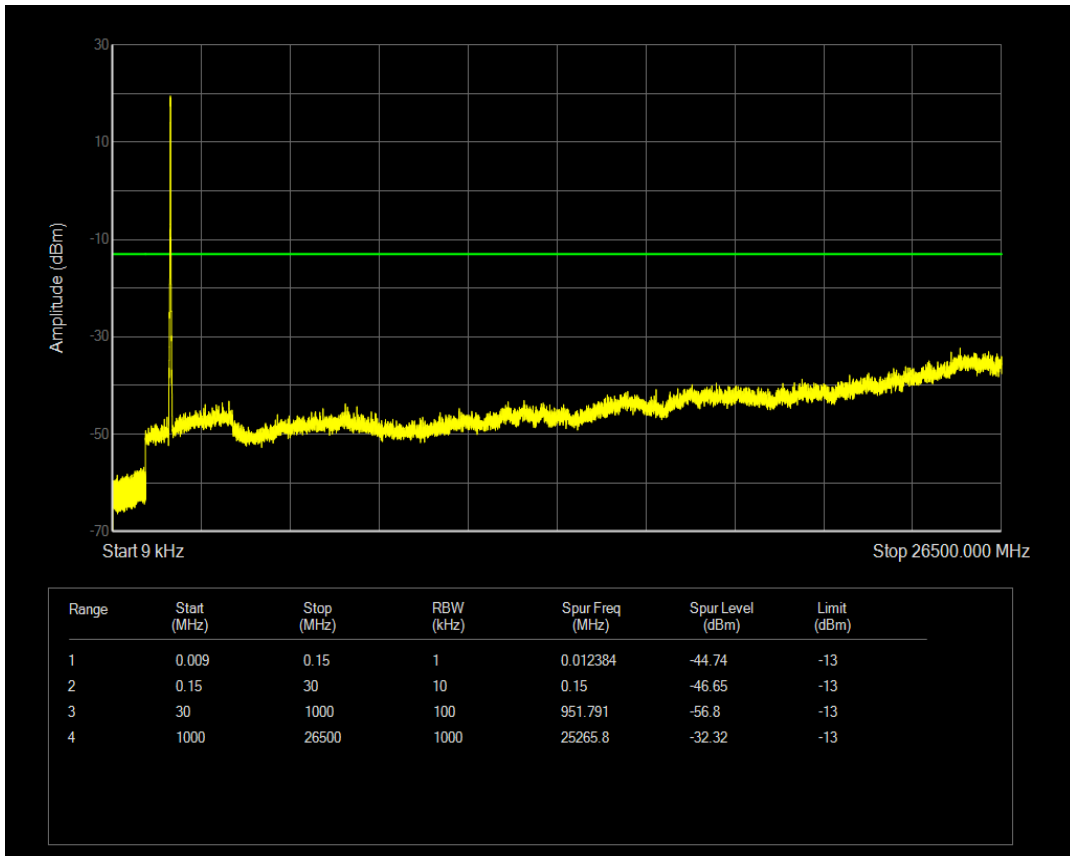

Band66 16QAM BW=15MHz Channel=132322 RB Size=75 Position=#0