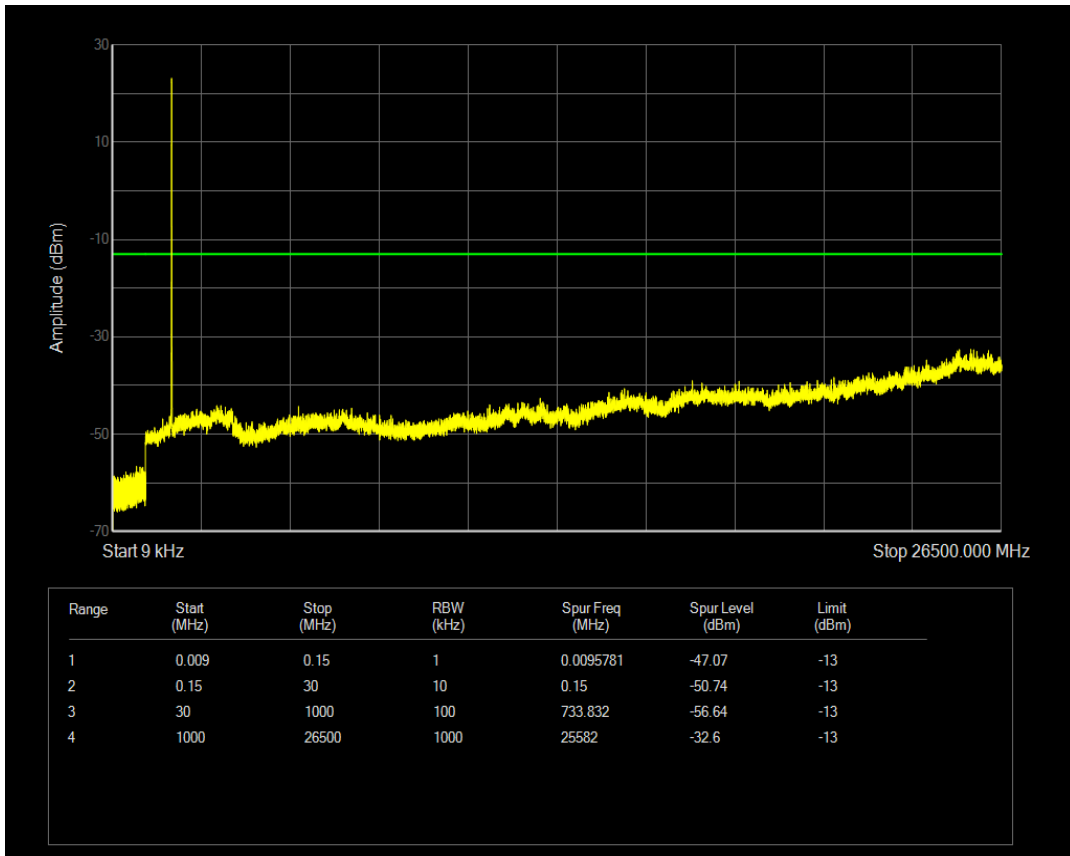

Band66 16QAM BW=3MHz Channel=132657 RB Size=15 Position=#0