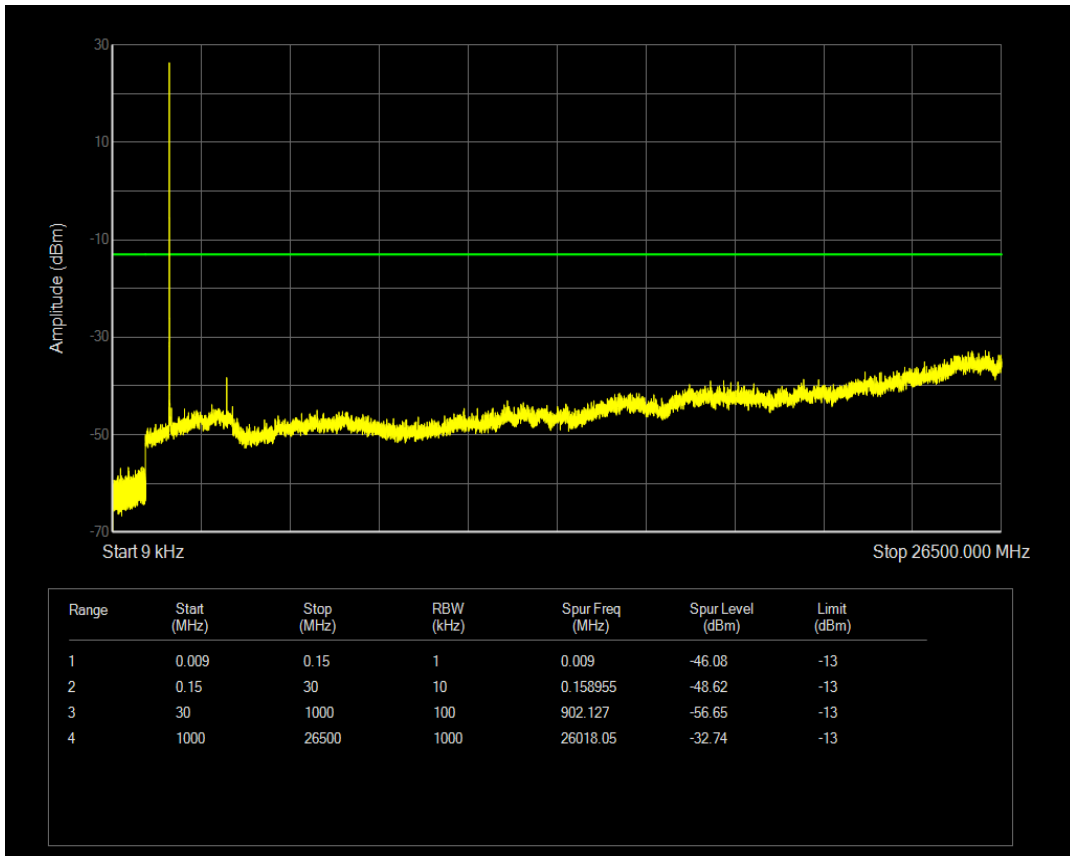

Band66 16QAM BW=3MHz Channel=131987 RB Size=1 Position=#0