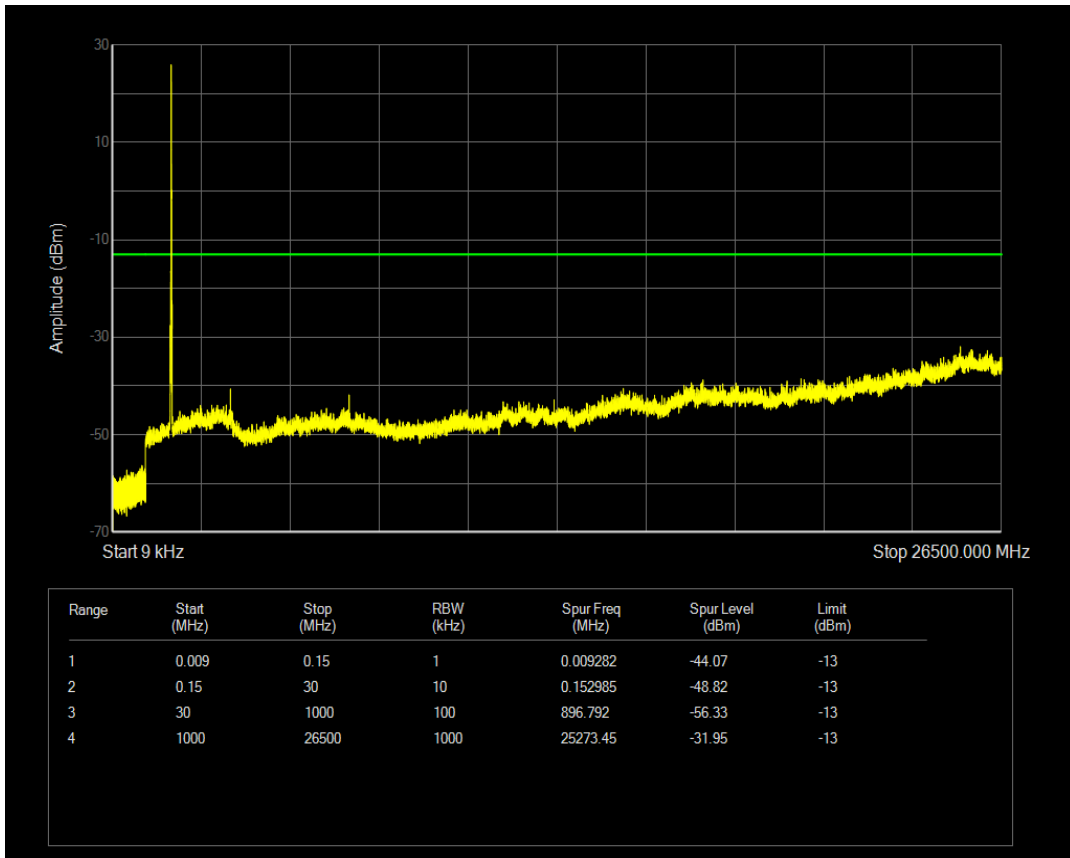

Band66 16QAM BW=15MHz Channel=132597 RB Size=1 Position=#0