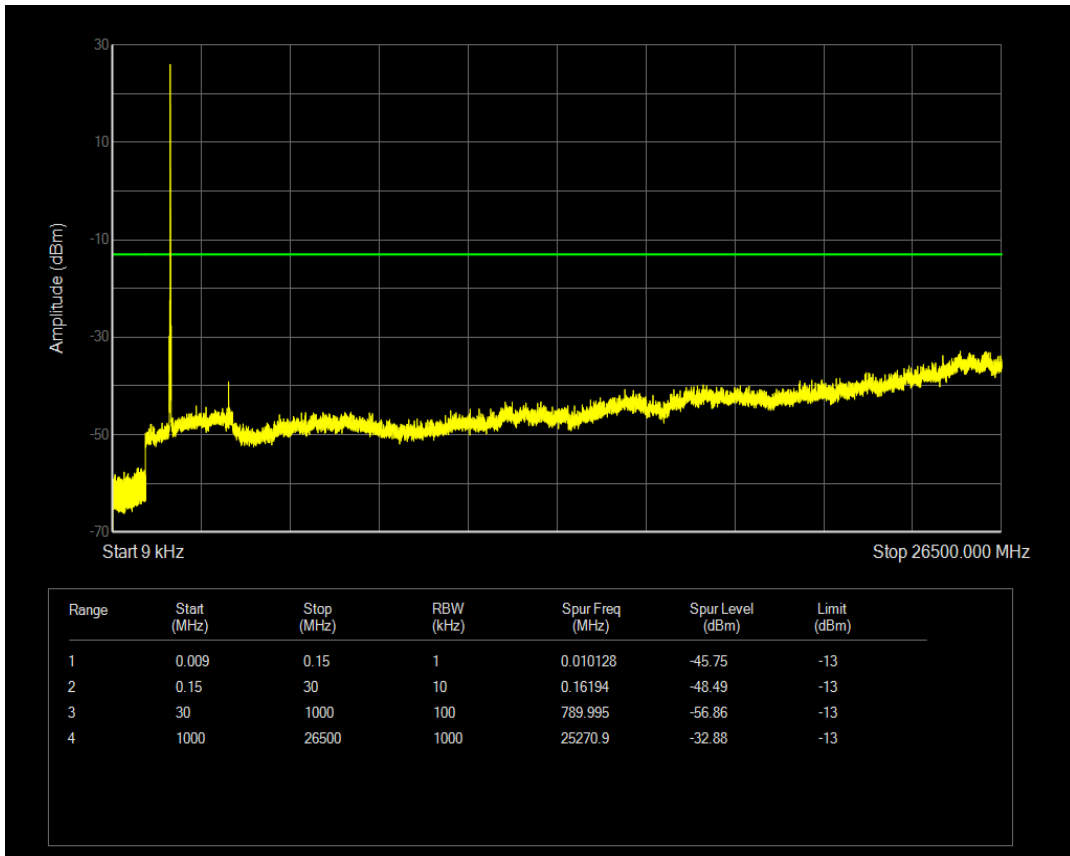

Band66 16QAM BW=15MHz Channel=132322 RB Size=1 Position=#0