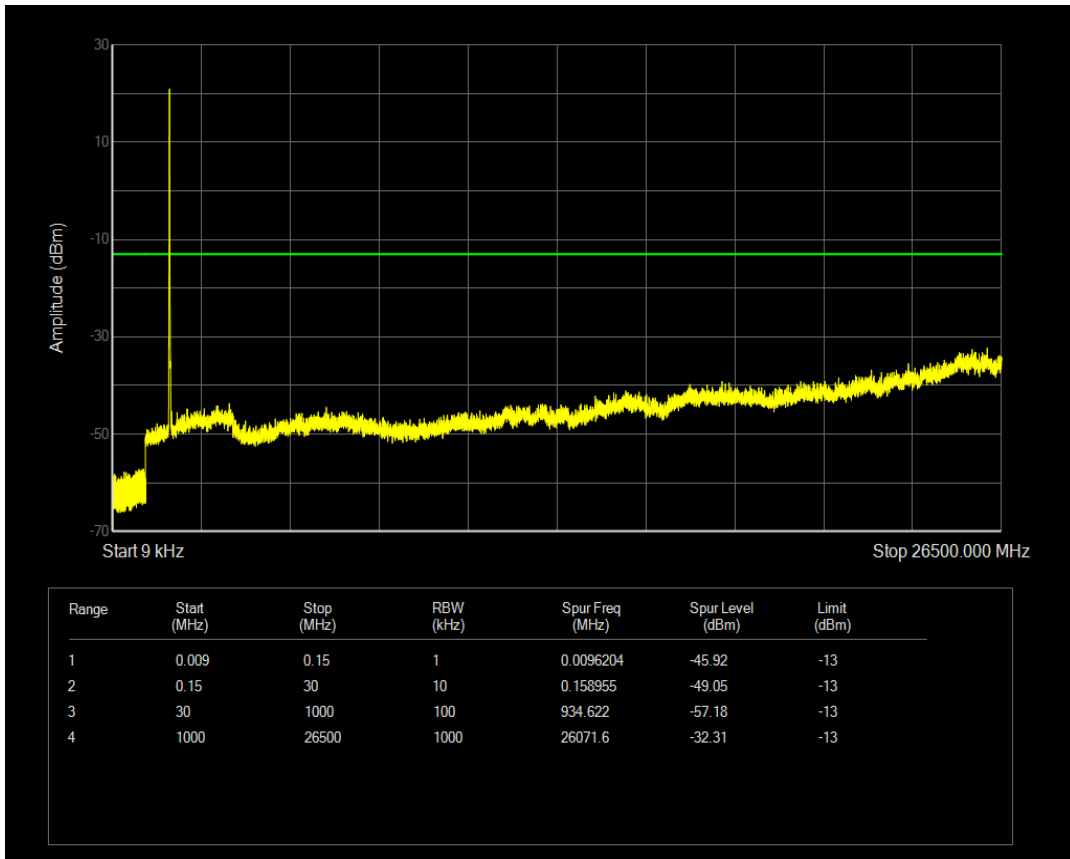

Band66 QPSK BW=10MHz Channel=132022 RB Size=50 Position=#0