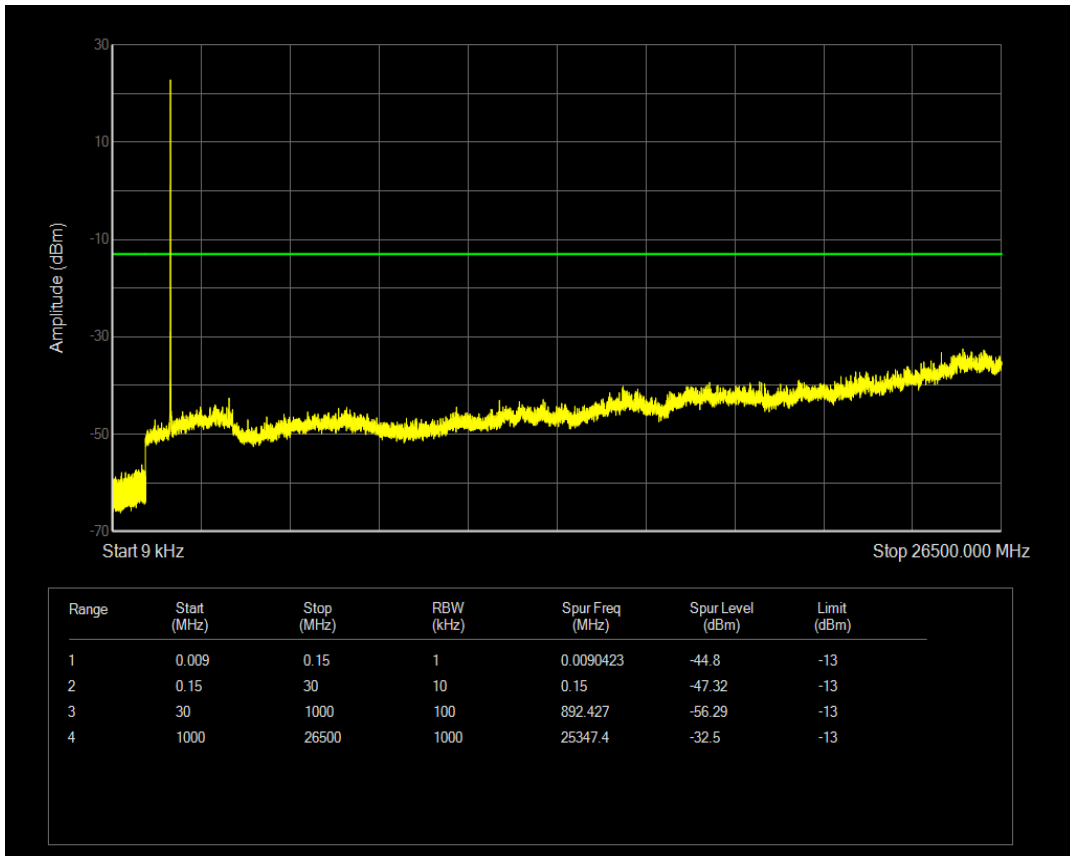

Band66 16QAM BW=3MHz Channel=132322 RB Size=15 Position=#0