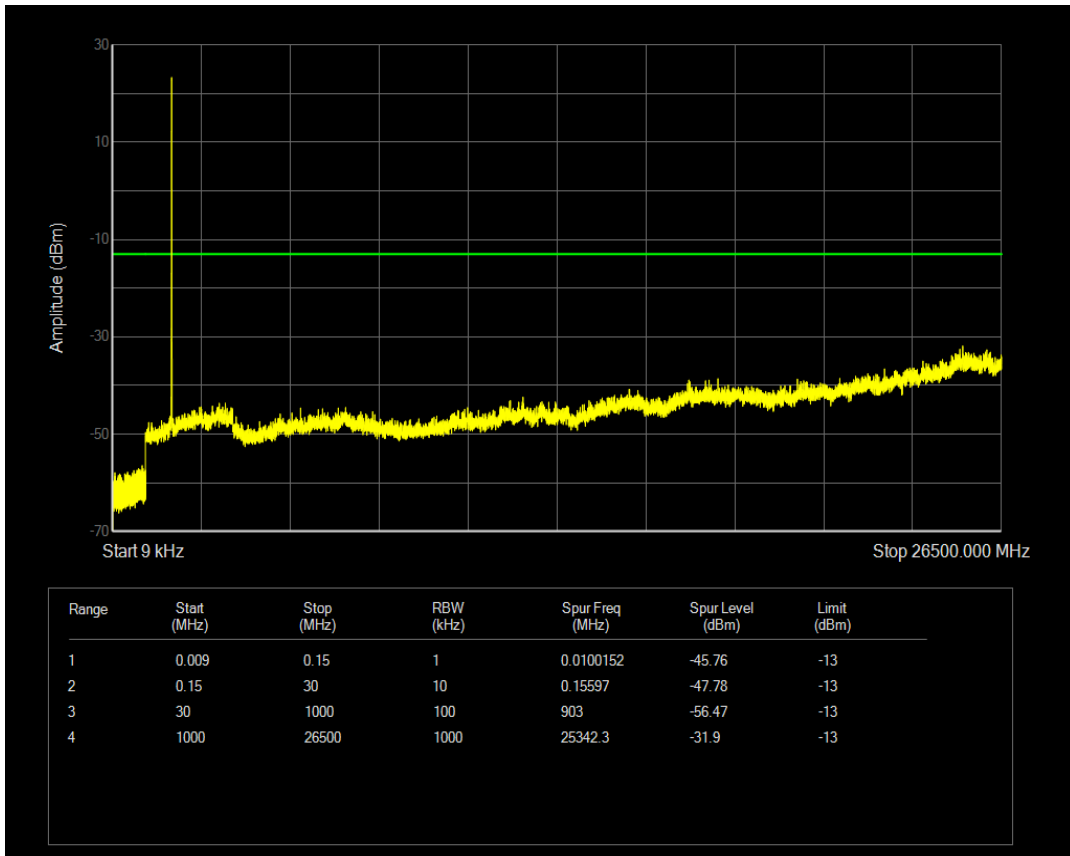

Band66 QPSK BW=3MHz Channel=132657 RB Size=15 Position=#0