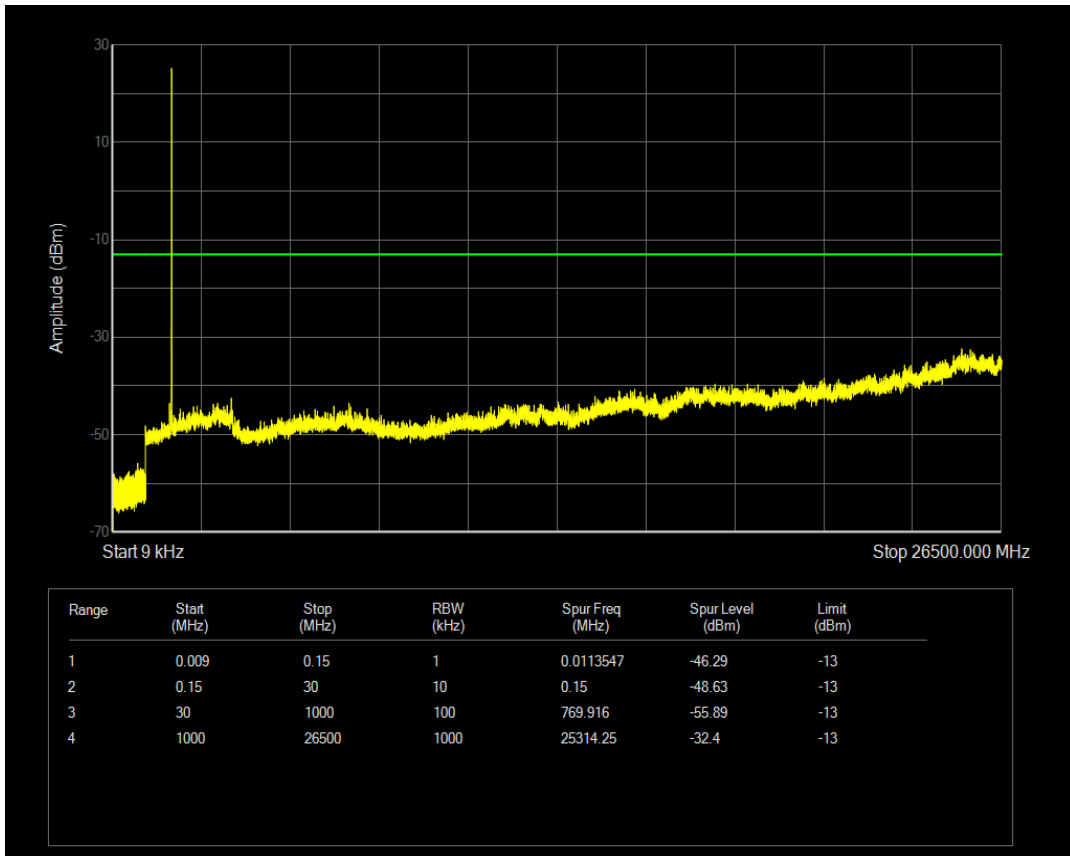

Band66 QPSK BW=1.4MHz Channel=132322 RB Size=6 Position=#0

Band66 16QAM BW=1.4MHz Channel=132322 RB Size=1 Position=#0

Band66 16QAM BW=1.4MHz Channel=132322 RB Size=6 Position=#0

Band66 QPSK BW=1.4MHz Channel=132665 RB Size=1 Position=#0