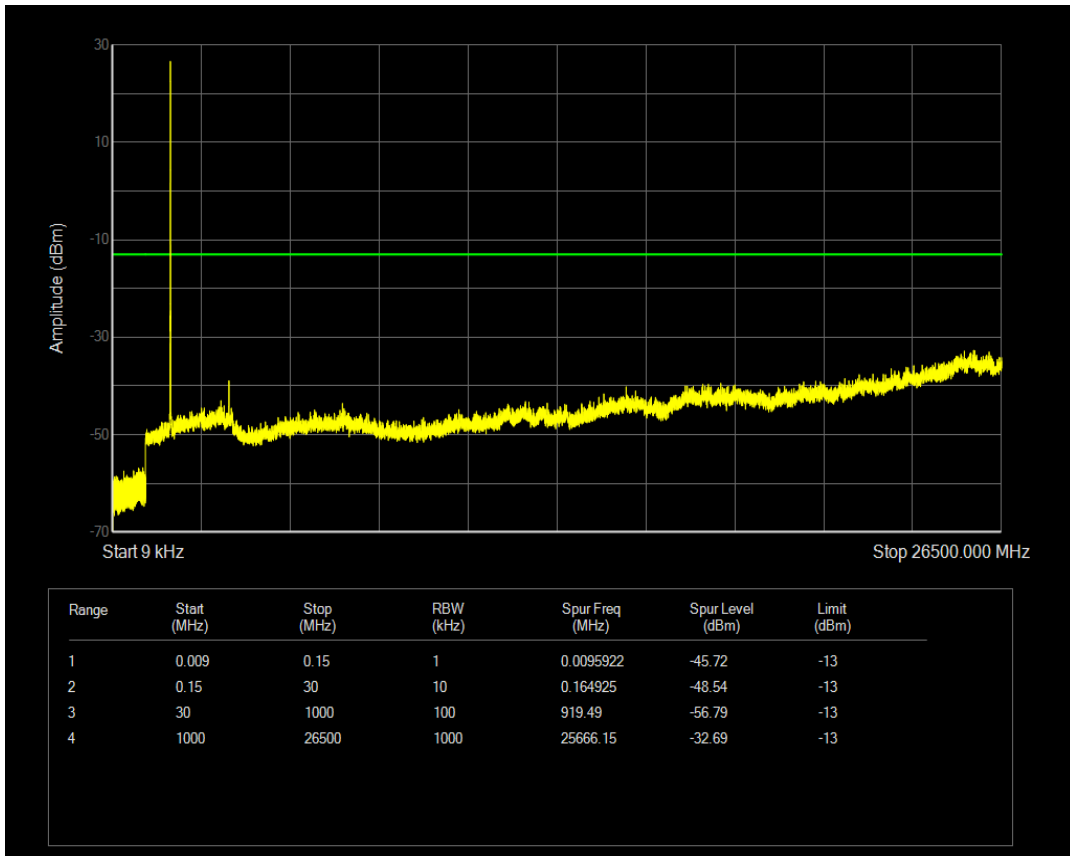

Band66 QPSK BW=5MHz Channel=131997 RB Size=25 Position=#0

Band66 16QAM BW=5MHz Channel=131997 RB Size=1 Position=#0

Band66 16QAM BW=5MHz Channel=131997 RB Size=25 Position=#0

Band66 QPSK BW=5MHz Channel=132322 RB Size=1 Position=#0