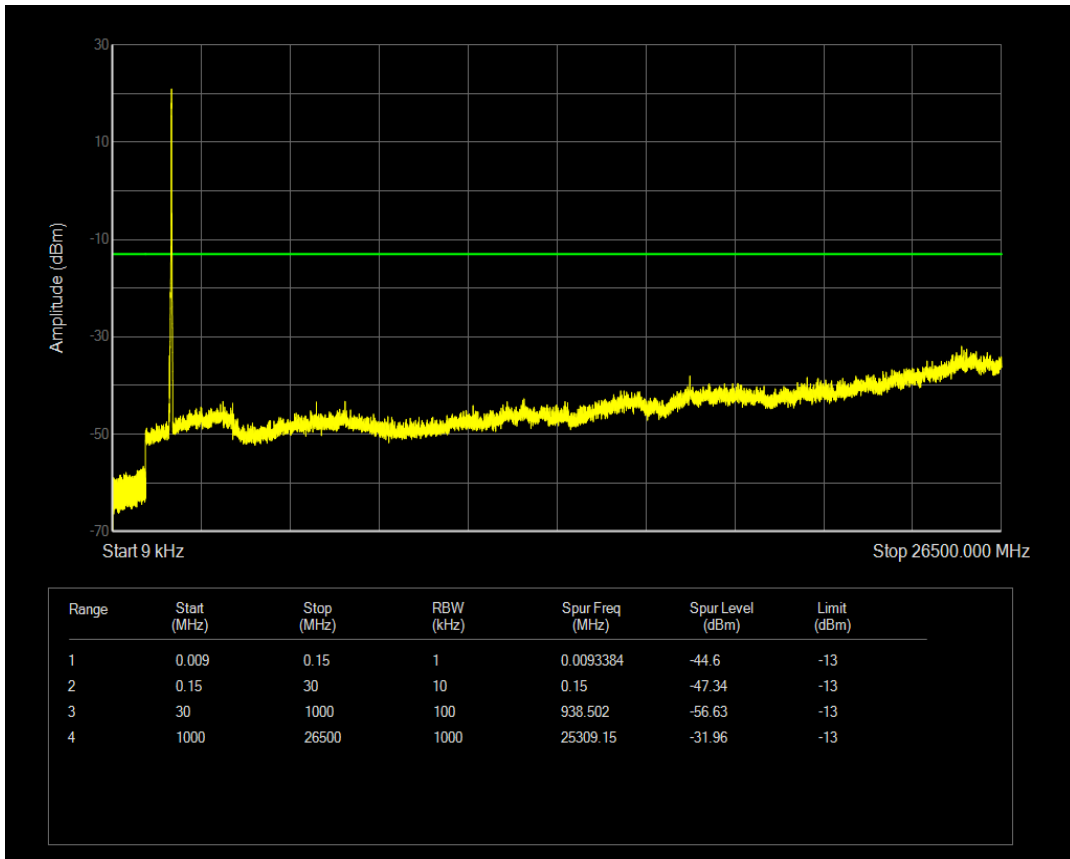

Band66 16QAM BW=15MHz Channel=132597 RB Size=75 Position=#0