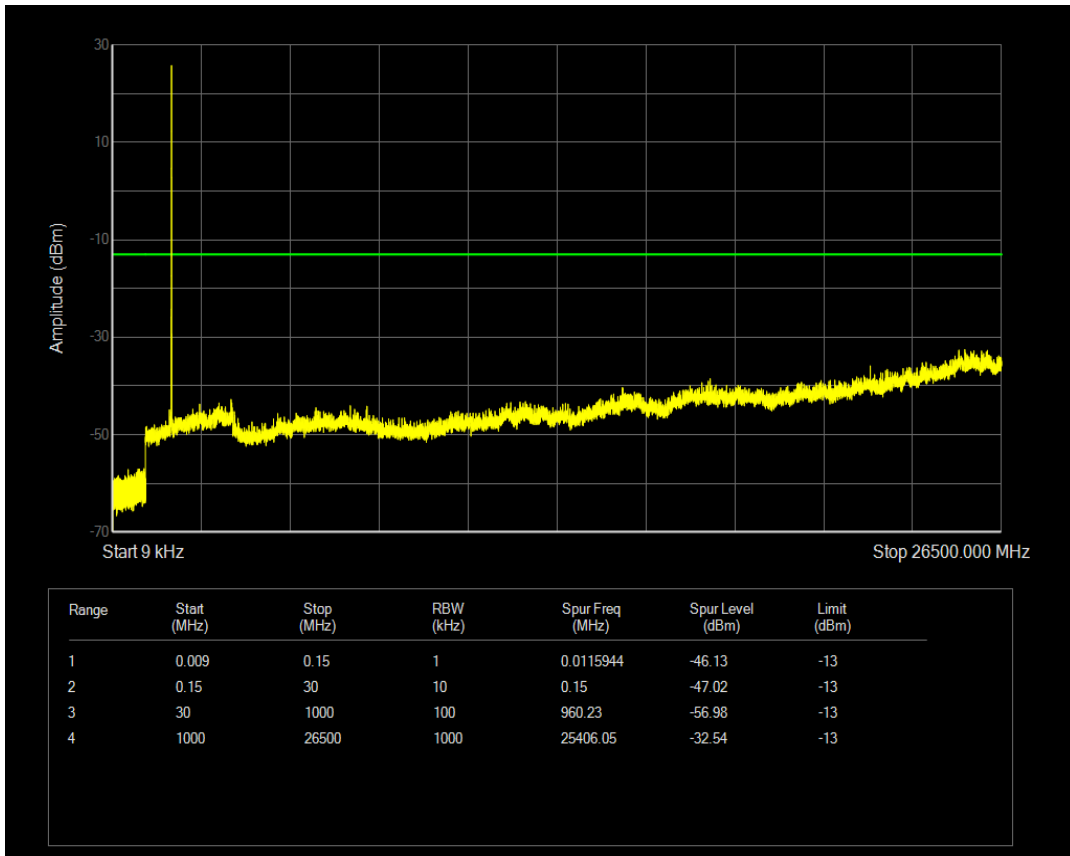

Band66 QPSK BW=5MHz Channel=132322 RB Size=25 Position=#0

Band66 16QAM BW=5MHz Channel=132322 RB Size=1 Position=#0

Band66 16QAM BW=5MHz Channel=132322 RB Size=25 Position=#0

Band66 QPSK BW=5MHz Channel=132647 RB Size=1 Position=#0