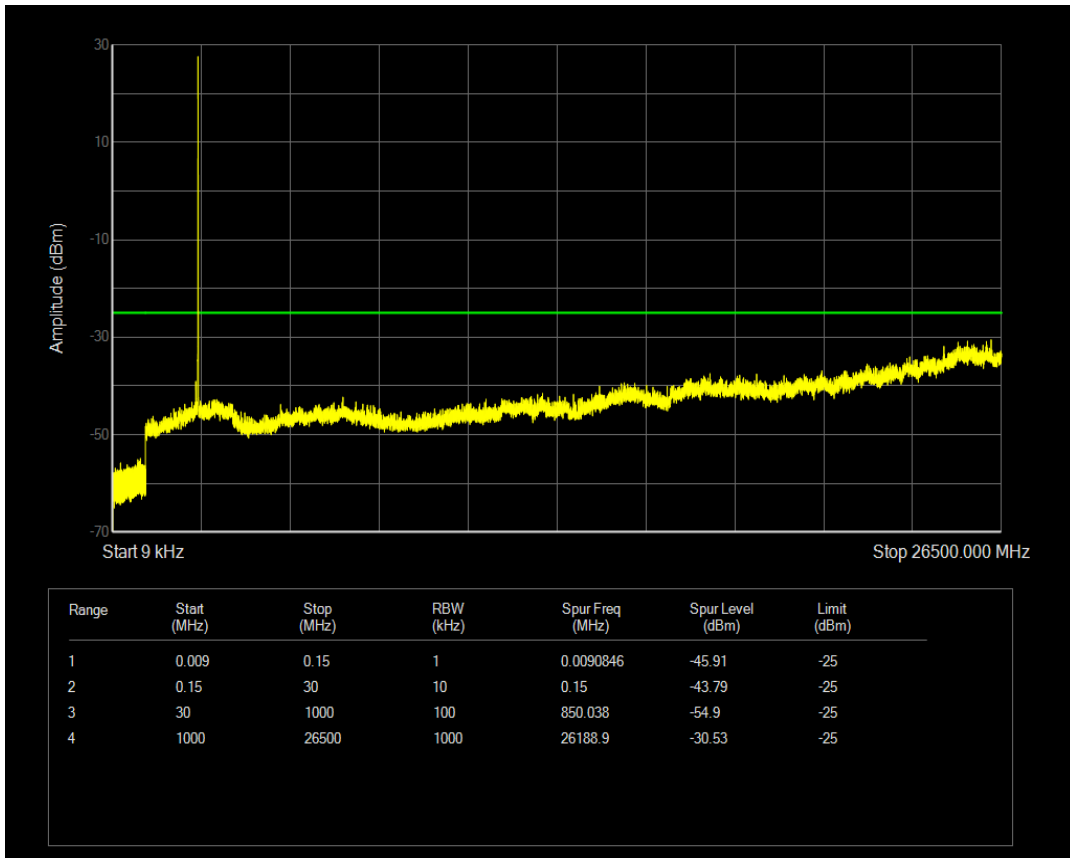

Band7 QPSK BW=5MHz Channel=21100 RB Size=25 Position=#0

Band7 16QAM BW=5MHz Channel=21100 RB Size=1 Position=#0

Band7 16QAM BW=5MHz Channel=21100 RB Size=25 Position=#0

Band7 QPSK BW=5MHz Channel=21425 RB Size=1 Position=#0

Band7 QPSK BW=5MHz Channel=21425 RB Size=25 Position=#0

Band7 16QAM BW=5MHz Channel=21425 RB Size=1 Position=#0

Band7 16QAM BW=5MHz Channel=21425 RB Size=25 Position=#0

Band7 QPSK BW=10MHz Channel=20800 RB Size=1 Position=#0