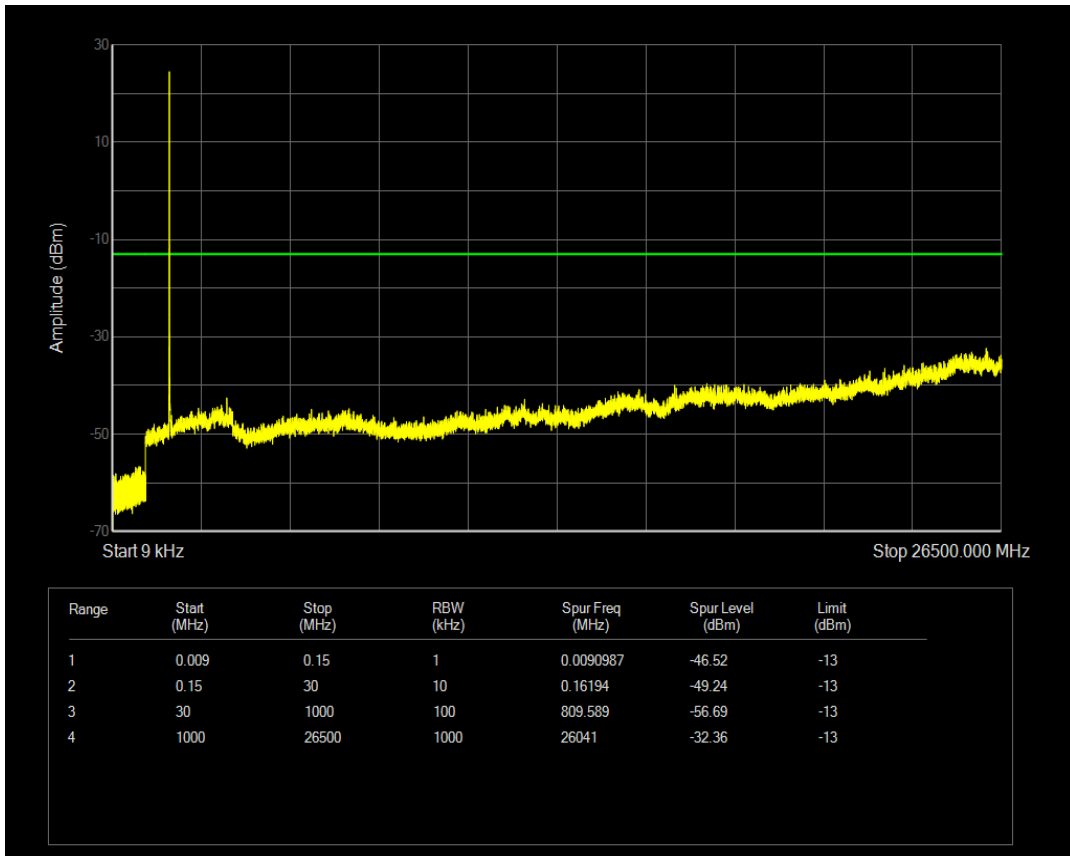

Band66 16QAM BW=3MHz Channel=131987 RB Size=15 Position=#0