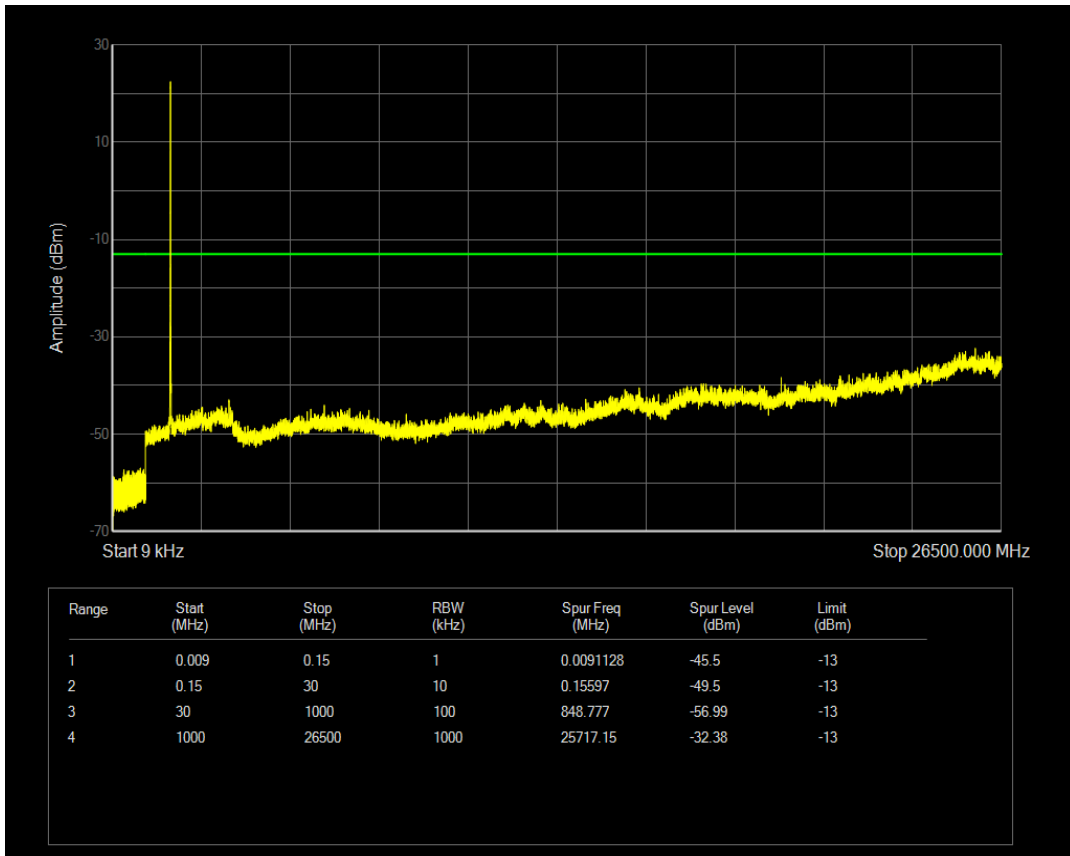

Band66 QPSK BW=5MHz Channel=132322 RB Size=25 Position=#0