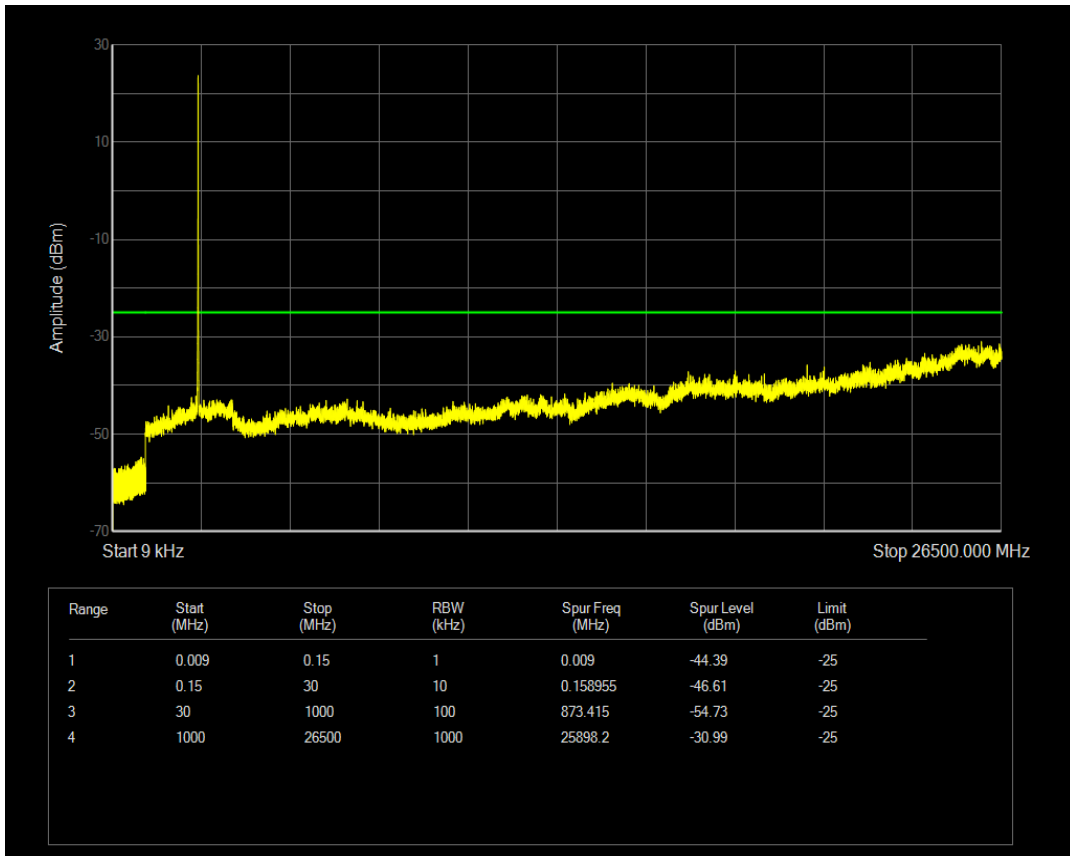

Band7 QPSK BW=5MHz Channel=21100 RB Size=25 Position=#0

Band7 16QAM BW=5MHz Channel=21100 RB Size=1 Position=#0

Band7 16QAM BW=5MHz Channel=21100 RB Size=25 Position=#0

Band7 QPSK BW=5MHz Channel=21425 RB Size=1 Position=#0

Band7 QPSK BW=5MHz Channel=21425 RB Size=25 Position=#0

Band7 16QAM BW=5MHz Channel=21425 RB Size=1 Position=#0

Band7 16QAM BW=5MHz Channel=21425 RB Size=25 Position=#0

Band7 QPSK BW=10MHz Channel=20800 RB Size=1 Position=#0