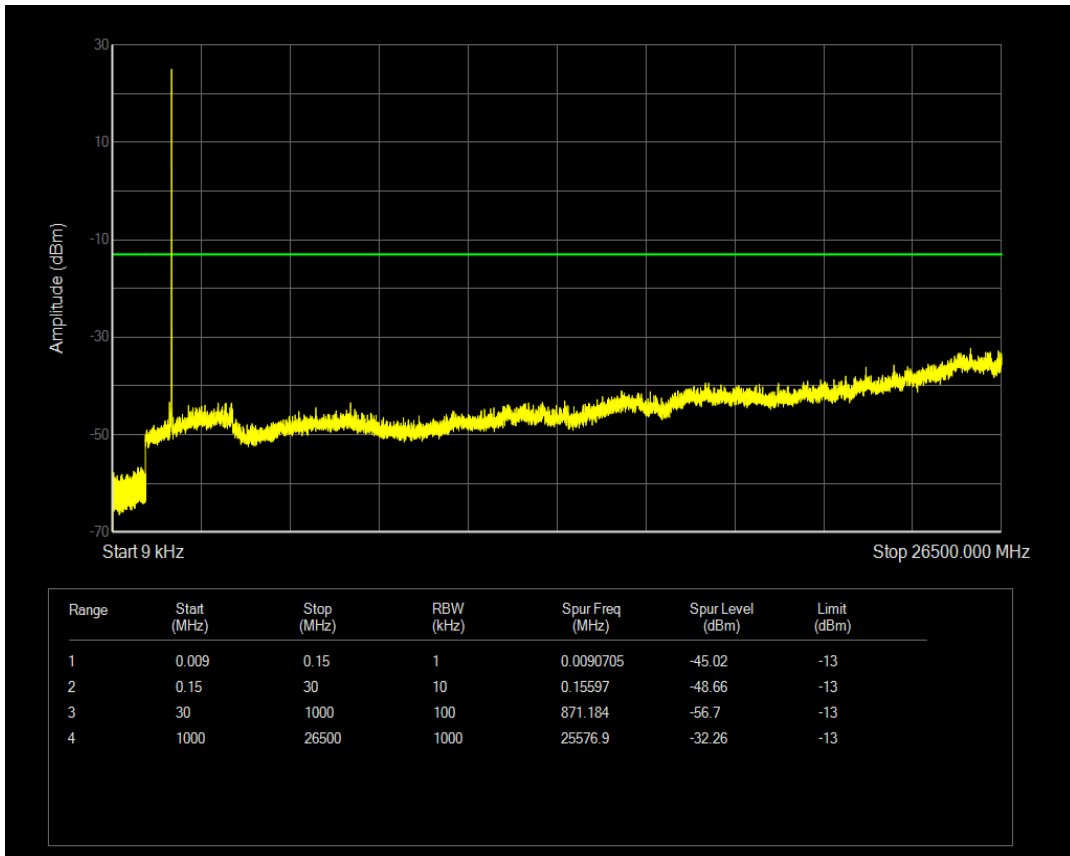

Band66 QPSK BW=3MHz Channel=132322 RB Size=15 Position=#0

Band66 16QAM BW=3MHz Channel=132322 RB Size=1 Position=#0

Band66 16QAM BW=3MHz Channel=132322 RB Size=15 Position=#0

Band66 QPSK BW=3MHz Channel=132657 RB Size=1 Position=#0