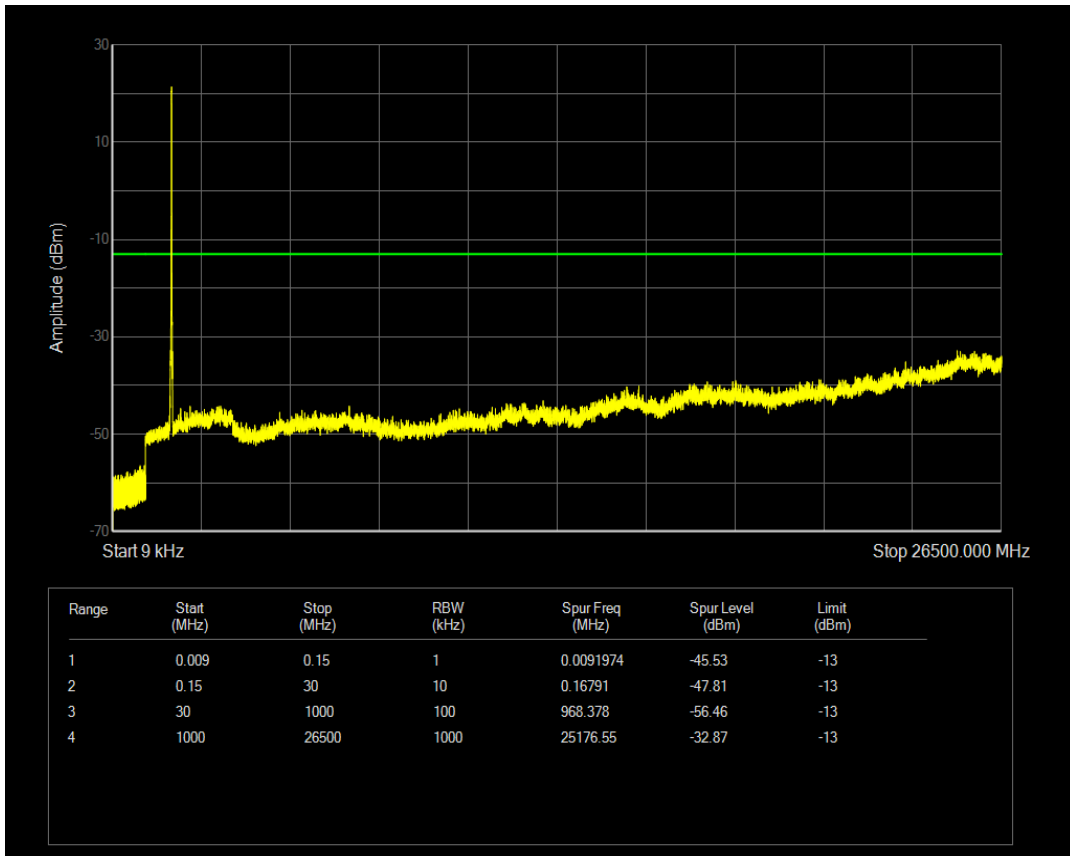

Band66 16QAM BW=10MHz Channel=132622 RB Size=50 Position=#0