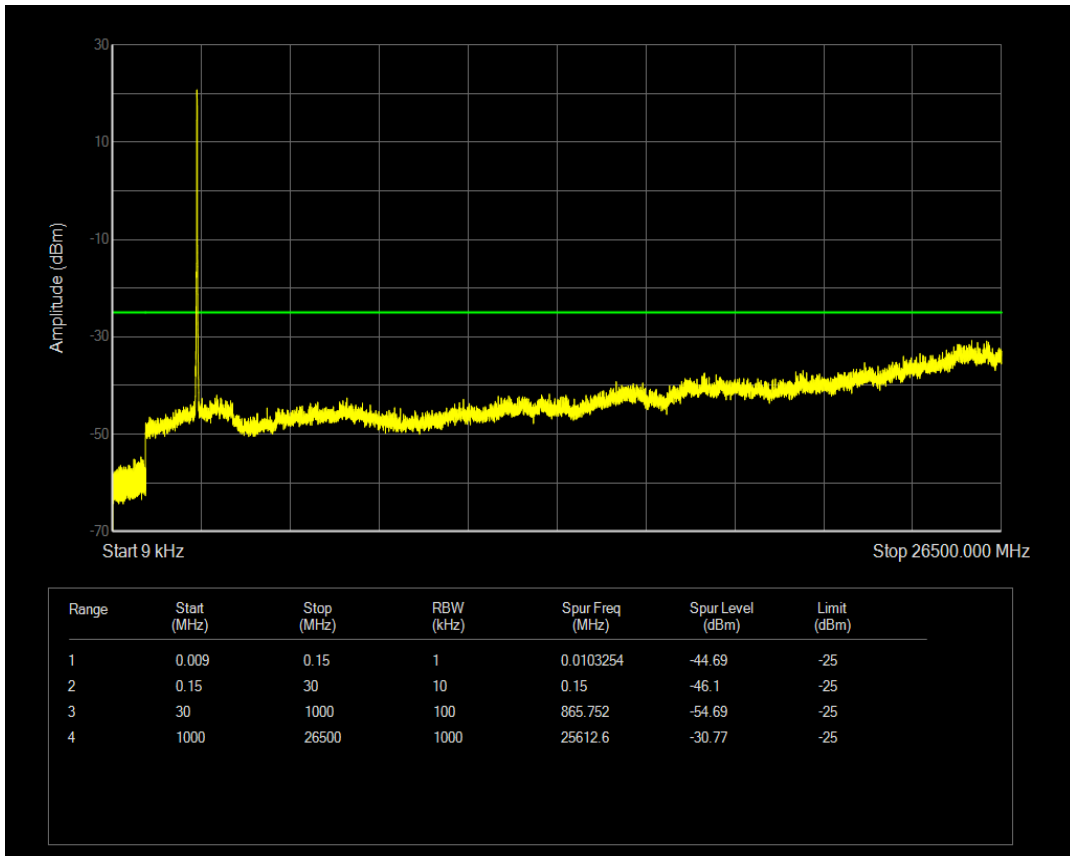

Band7 16QAM BW=15MHz Channel=21100 RB Size=75 Position=#0