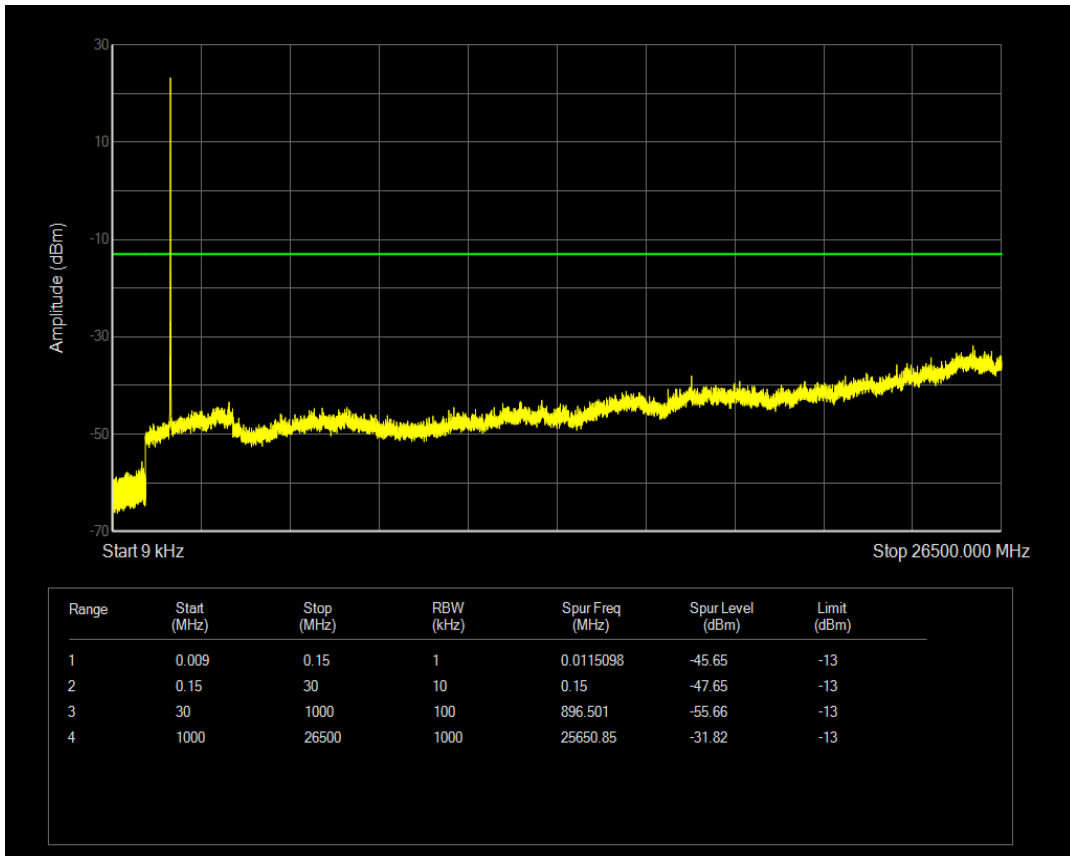

Band66 16QAM BW=5MHz Channel=132322 RB Size=25 Position=#0