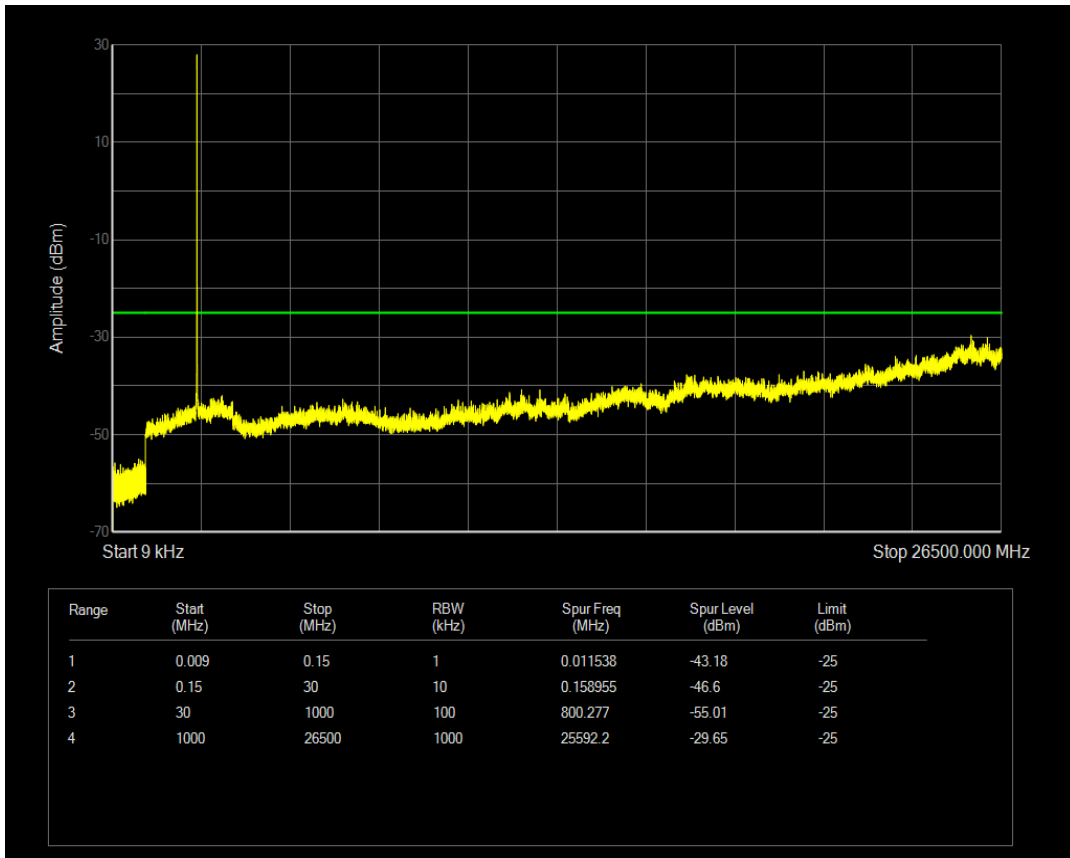

Band7 QPSK BW=5MHz Channel=20775 RB Size=25 Position=#0

Band7 16QAM BW=5MHz Channel=20775 RB Size=1 Position=#0

Band7 16QAM BW=5MHz Channel=20775 RB Size=25 Position=#0

Band7 QPSK BW=5MHz Channel=21100 RB Size=1 Position=#0

Band7 QPSK BW=5MHz Channel=21100 RB Size=25 Position=#0

Band7 16QAM BW=5MHz Channel=21100 RB Size=1 Position=#0

Band7 16QAM BW=5MHz Channel=21100 RB Size=25 Position=#0

Band7 QPSK BW=5MHz Channel=21425 RB Size=1 Position=#0