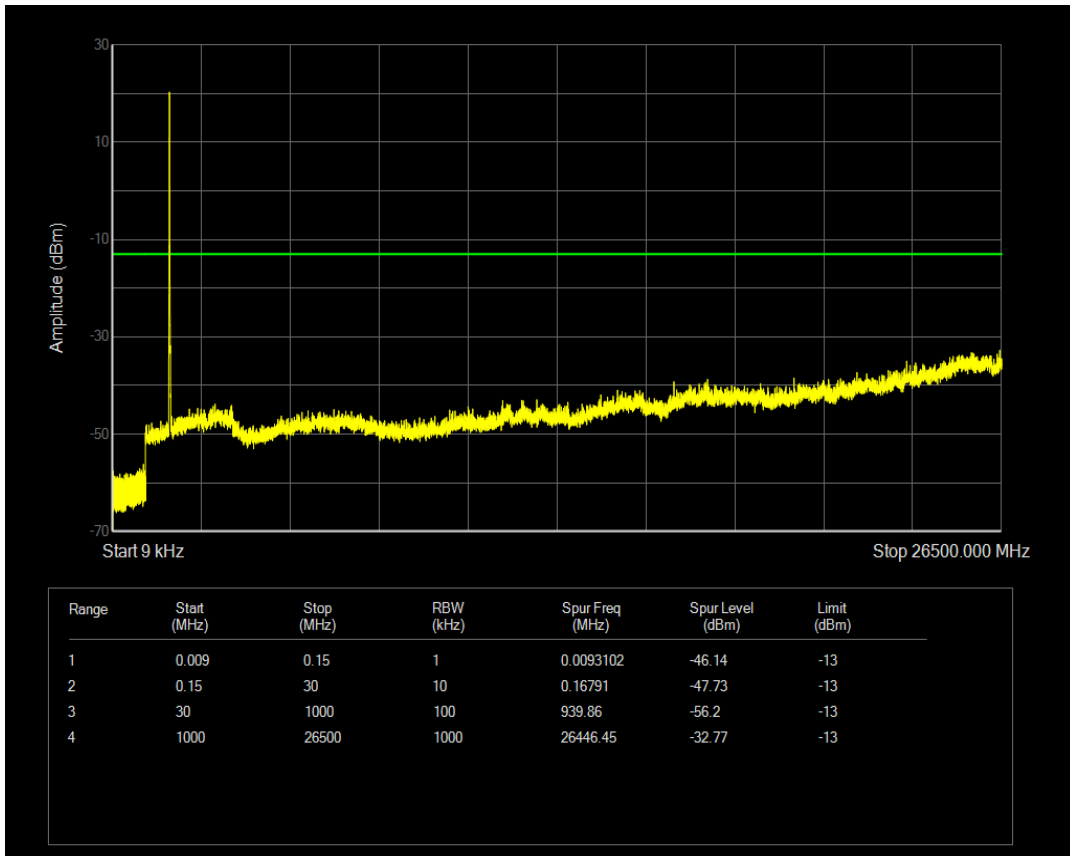

Band66 16QAM BW=10MHz Channel=132022 RB Size=50 Position=#0