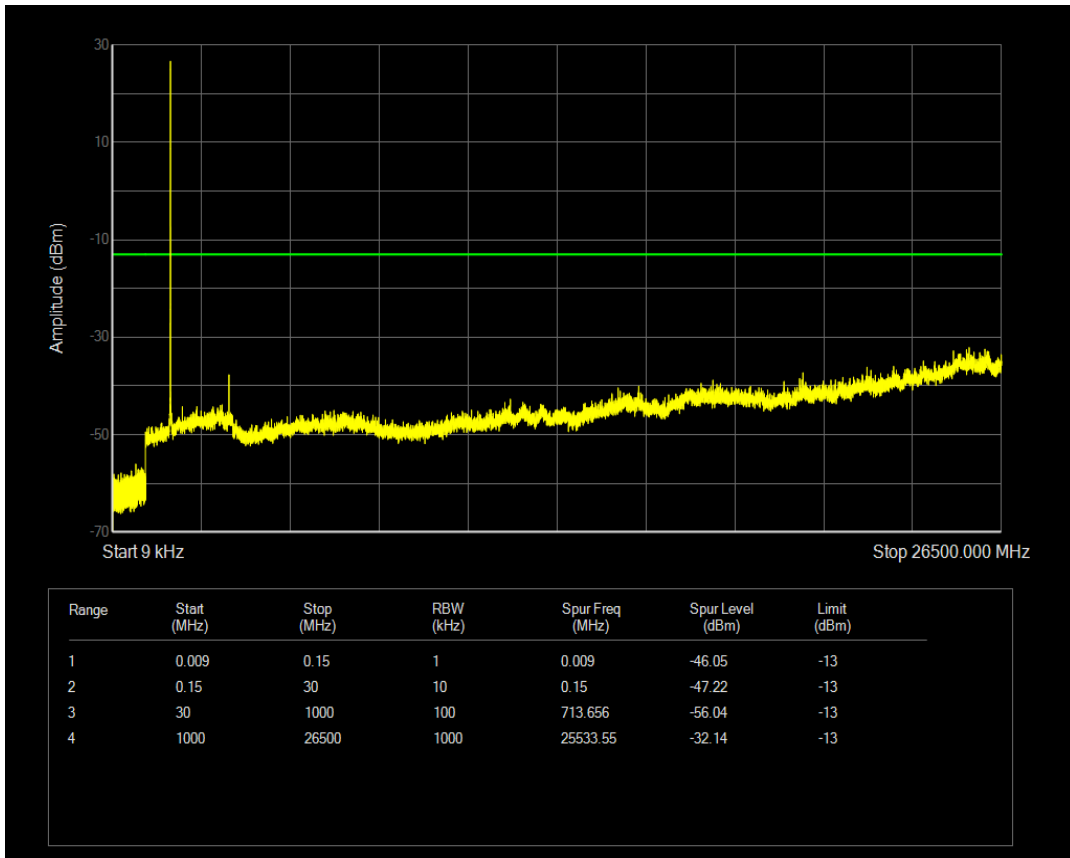

Band66 16QAM BW=3MHz Channel=132322 RB Size=1 Position=#0