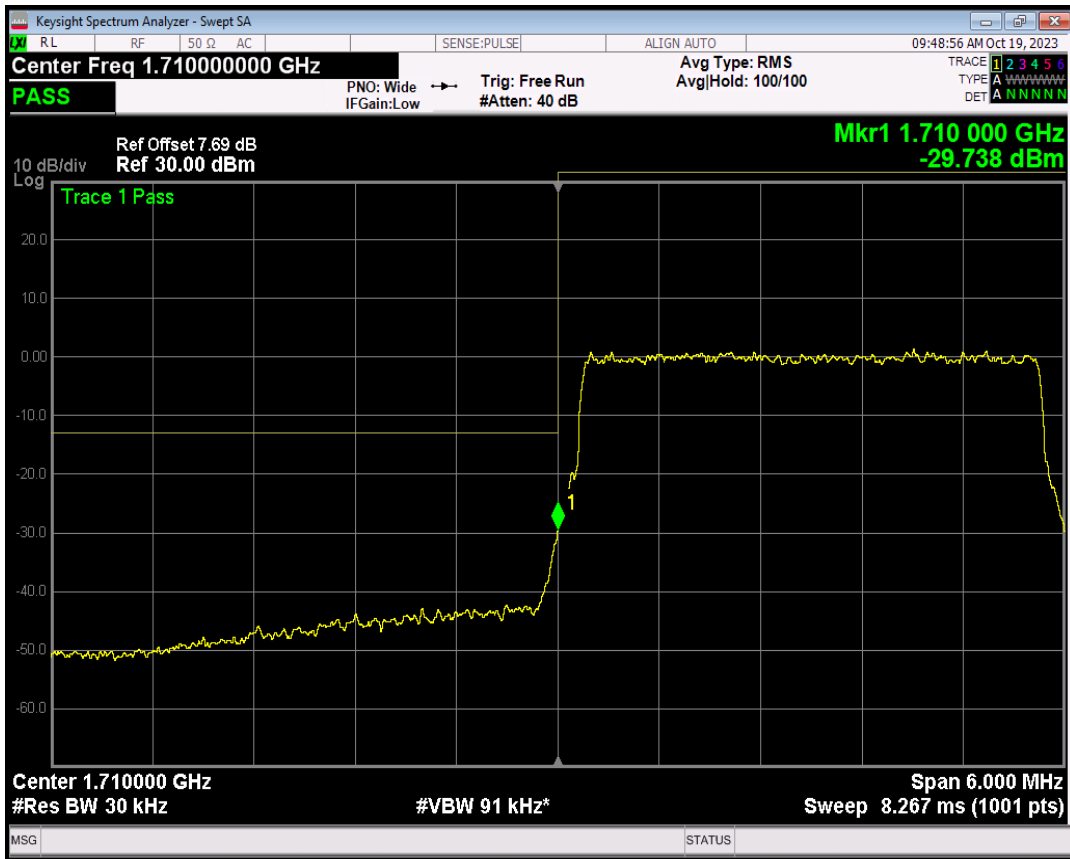

Band66 16QAM BW=20MHz Channel=132572 RB Size=1 Position=#0