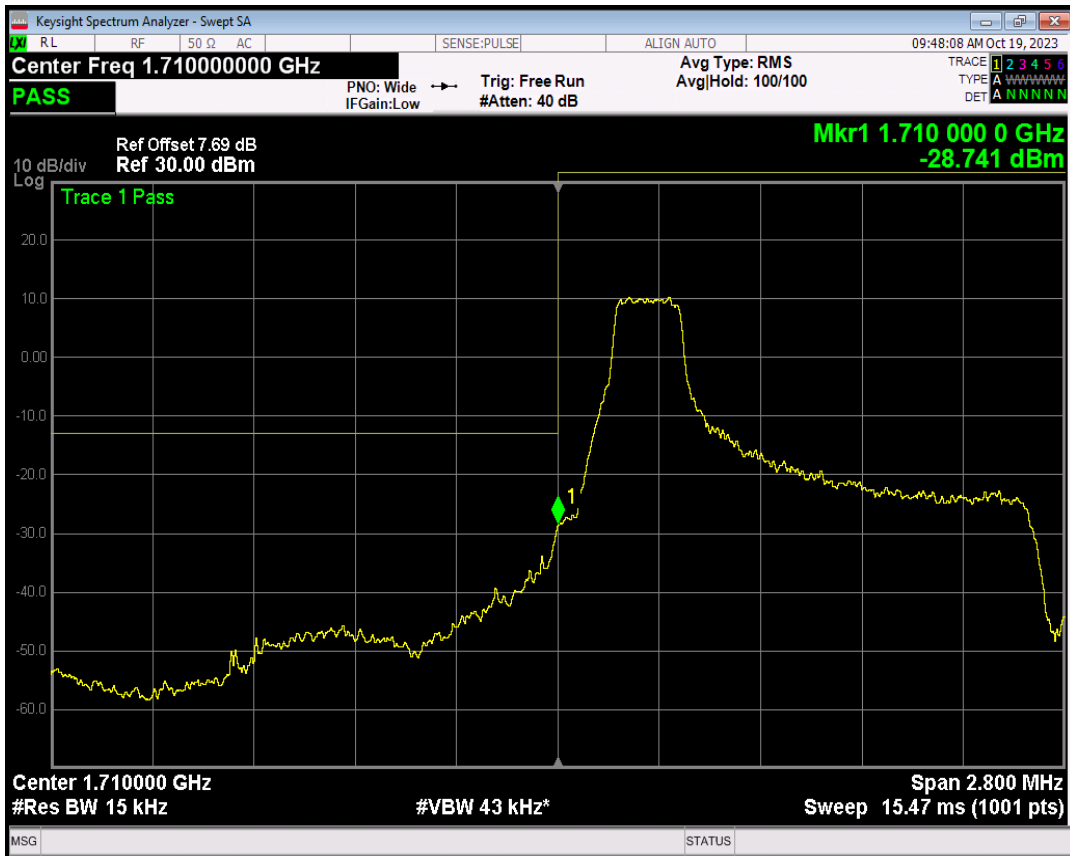

Band66 16QAM BW=1.4MHz Channel=132665 RB Size=6 Position=#0