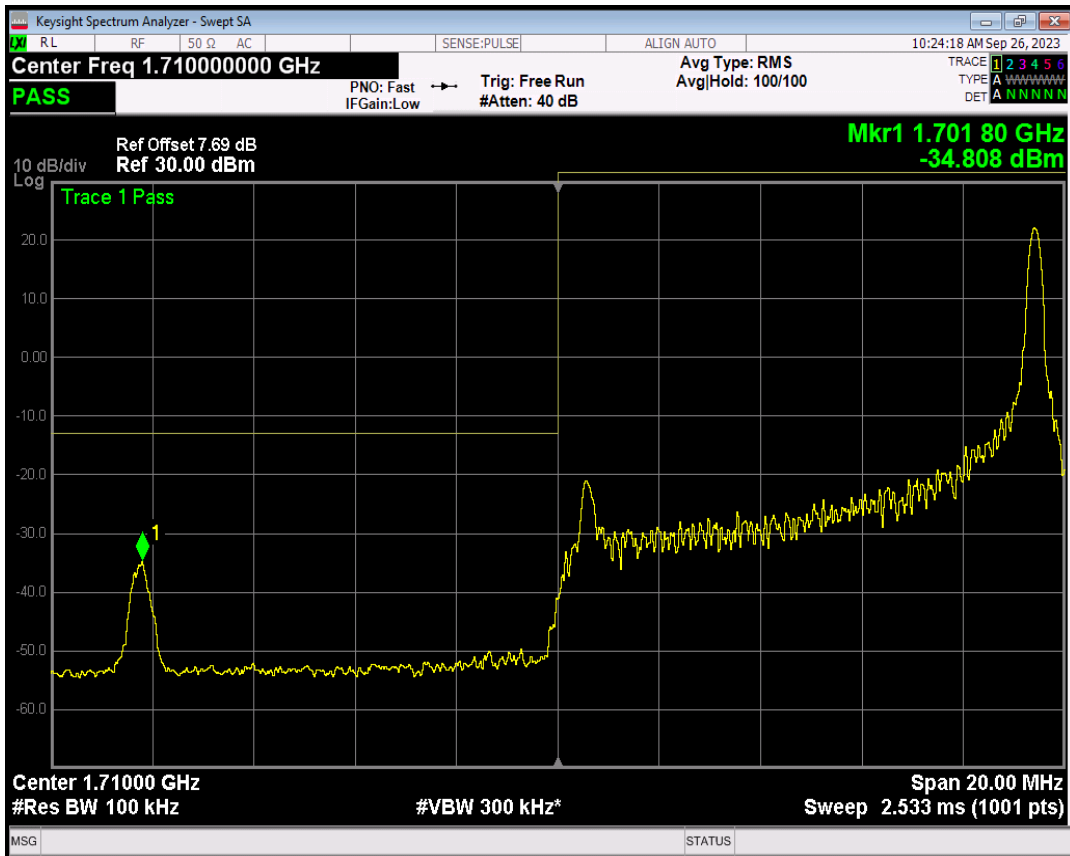

Band4 QPSK BW=10MHz Channel=20000 RB Size=50 Position=#0