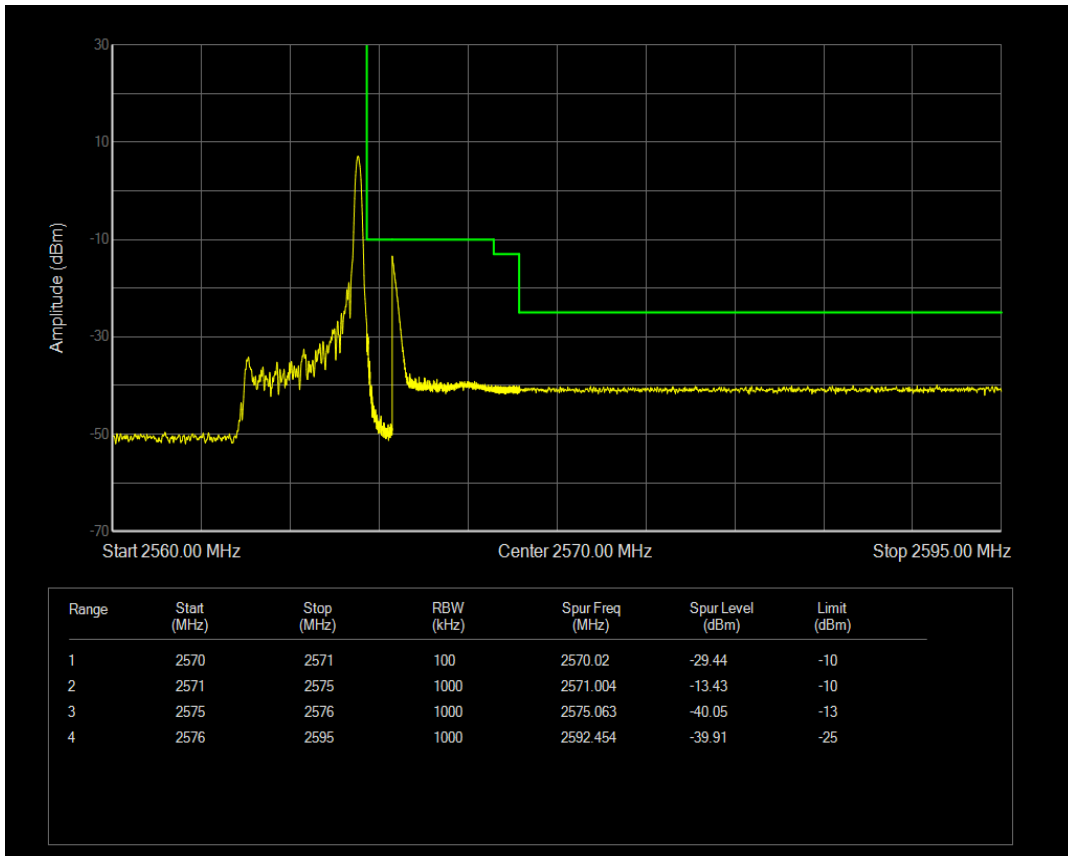

Band7 16QAM BW=5MHz Channel=21425 RB Size=1 Position=#0