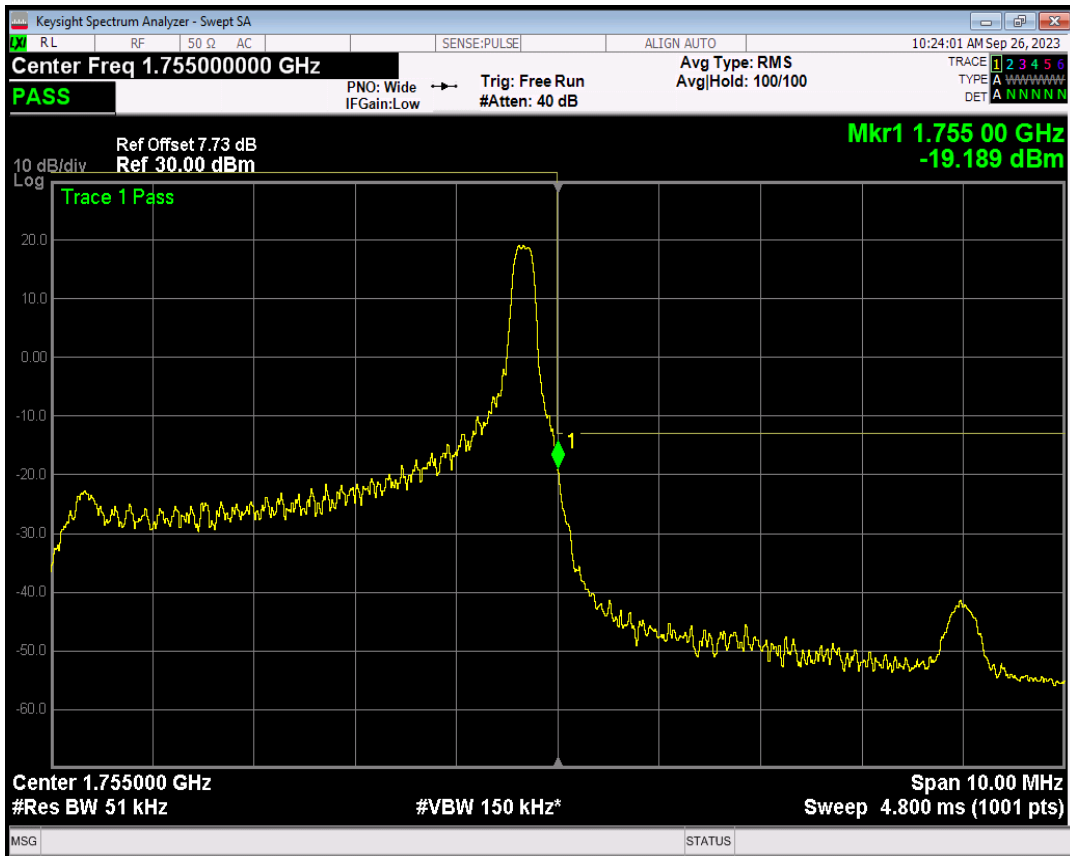

Band4 16QAM BW=5MHz Channel=19975 RB Size=1 Position=#Max

Band4 16QAM BW=5MHz Channel=19975 RB Size=25 Position=#0

Band4 QPSK BW=5MHz Channel=20375 RB Size=1 Position=#0

Band4 QPSK BW=5MHz Channel=20375 RB Size=1 Position=#Max