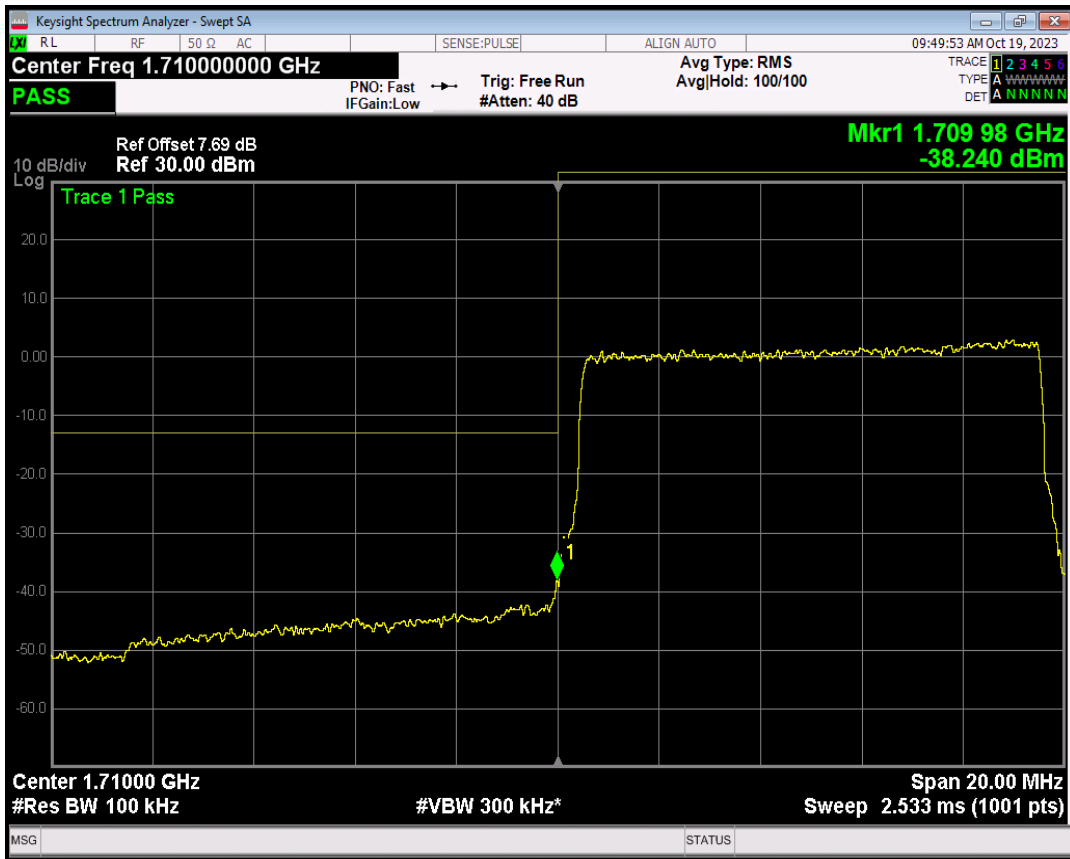

Band66 QPSK BW=10MHz Channel=132022 RB Size=50 Position=#0