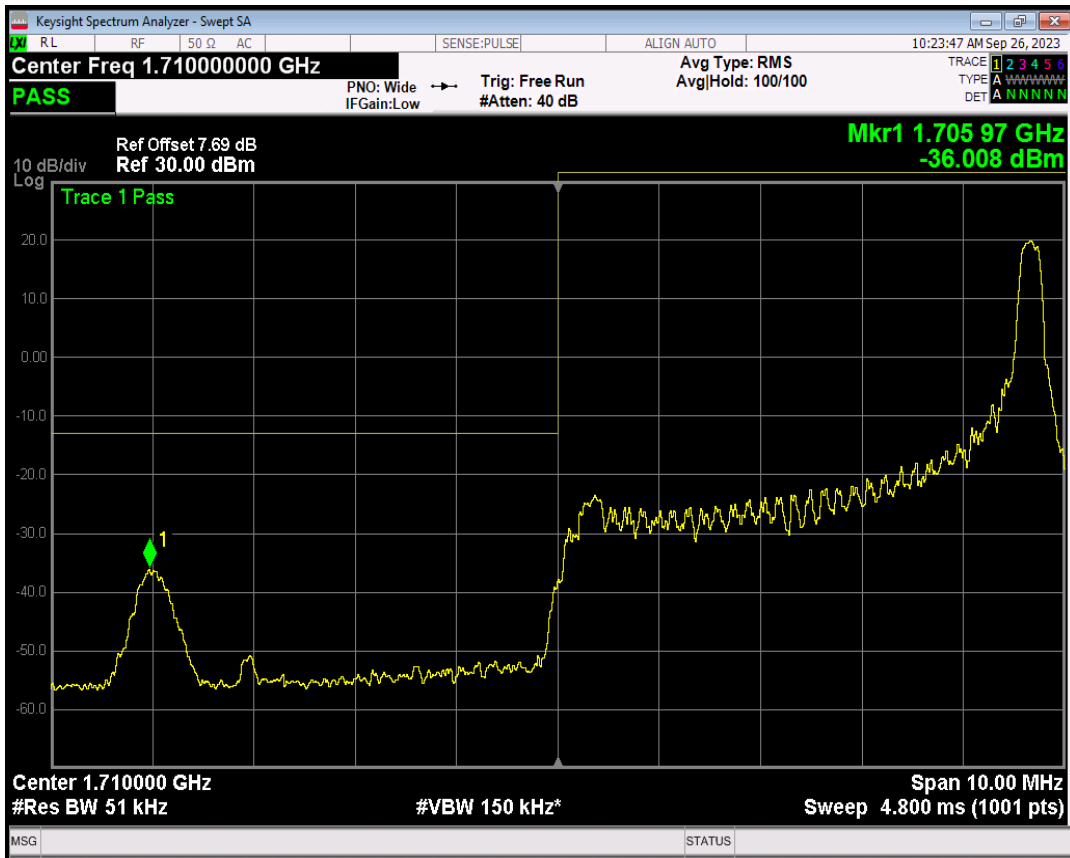

Band4 QPSK BW=5MHz Channel=19975 RB Size=25 Position=#0

Band4 QPSK BW=5MHz Channel=19975 RB Size=1 Position=#Max