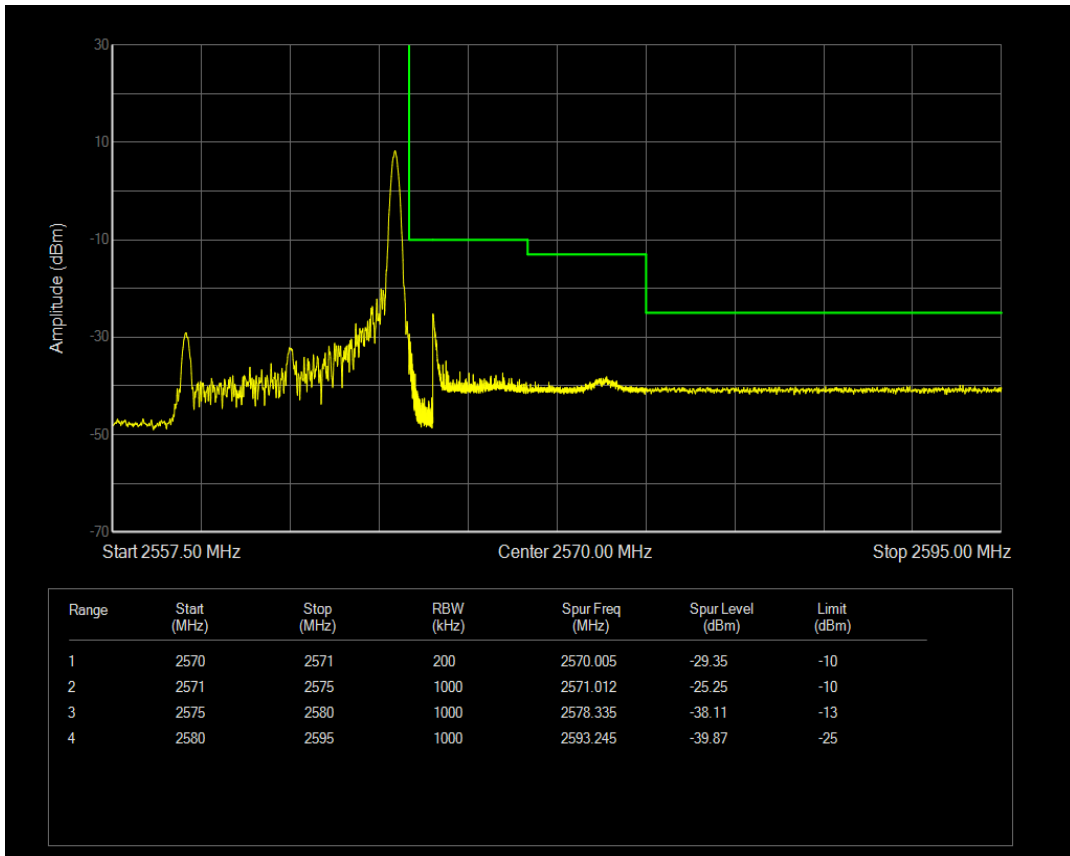

Band7 16QAM BW=10MHz Channel=20800 RB Size=1 Position=#0

Band7 16QAM BW=10MHz Channel=20800 RB Size=1 Position=#Max

Band7 16QAM BW=10MHz Channel=20800 RB Size=50 Position=#0

Band7 QPSK BW=10MHz Channel=21400 RB Size=1 Position=#0

Band7 QPSK BW=10MHz Channel=21400 RB Size=1 Position=#Max

Band7 QPSK BW=10MHz Channel=21400 RB Size=50 Position=#0

Band7 16QAM BW=10MHz Channel=21400 RB Size=1 Position=#0

Band7 16QAM BW=10MHz Channel=21400 RB Size=1 Position=#Max