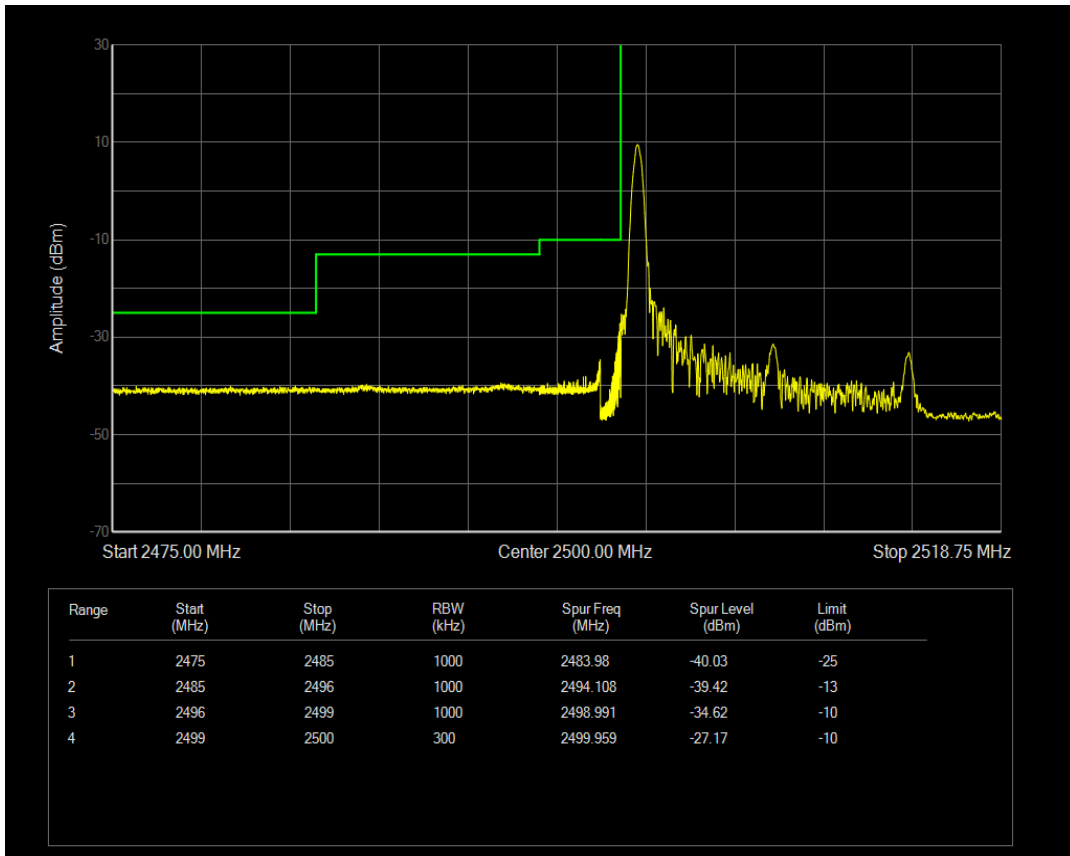

Band7 QPSK BW=15MHz Channel=20825 RB Size=1 Position=#Max