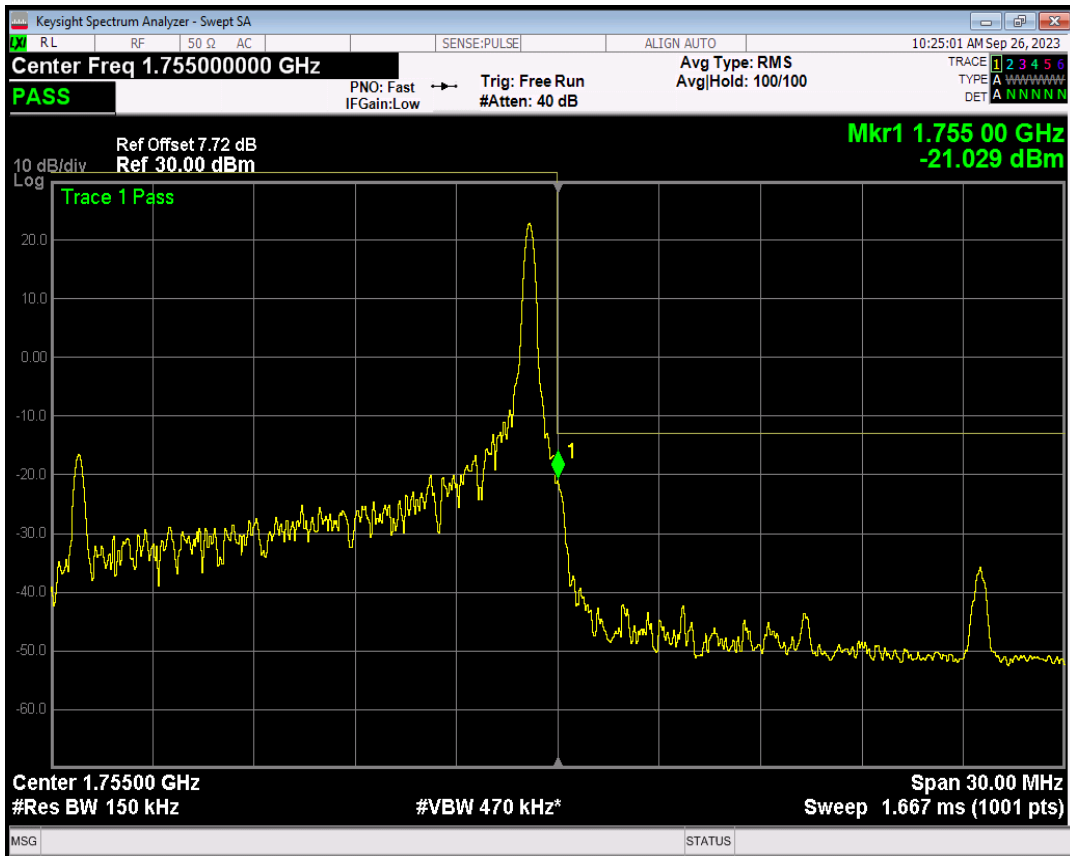

Band4 16QAM BW=15MHz Channel=20025 RB Size=1 Position=#Max

Band4 16QAM BW=15MHz Channel=20025 RB Size=75 Position=#0

Band4 QPSK BW=15MHz Channel=20325 RB Size=1 Position=#0

Band4 QPSK BW=15MHz Channel=20325 RB Size=1 Position=#Max