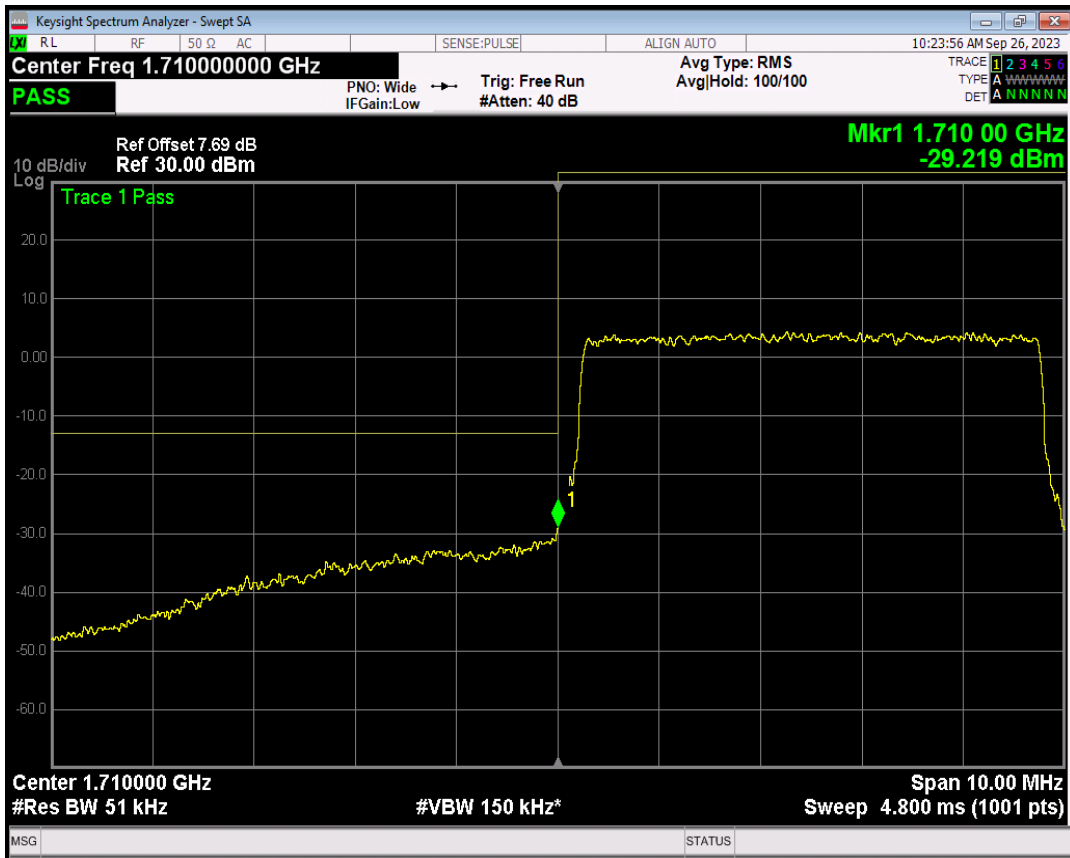

Band4 QPSK BW=5MHz Channel=19975 RB Size=1 Position=#0

Band4 QPSK BW=5MHz Channel=19975 RB Size=1 Position=#Max

Band4 QPSK BW=5MHz Channel=19975 RB Size=25 Position=#0

Band4 16QAM BW=5MHz Channel=19975 RB Size=1 Position=#0

Band4 16QAM BW=5MHz Channel=19975 RB Size=1 Position=#Max

Band4 16QAM BW=5MHz Channel=19975 RB Size=25 Position=#0

Band4 QPSK BW=5MHz Channel=20375 RB Size=1 Position=#0

Band4 QPSK BW=5MHz Channel=20375 RB Size=1 Position=#Max