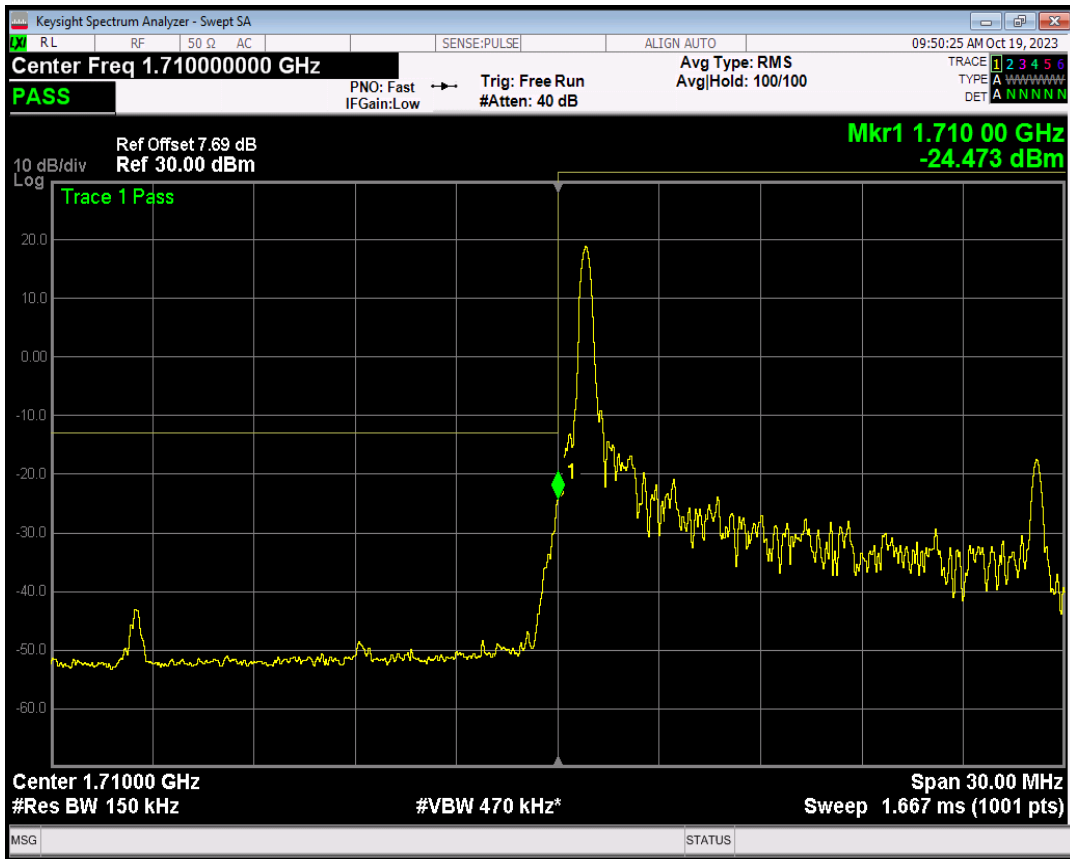

Band66 16QAM BW=15MHz Channel=132047 RB Size=1 Position=#0