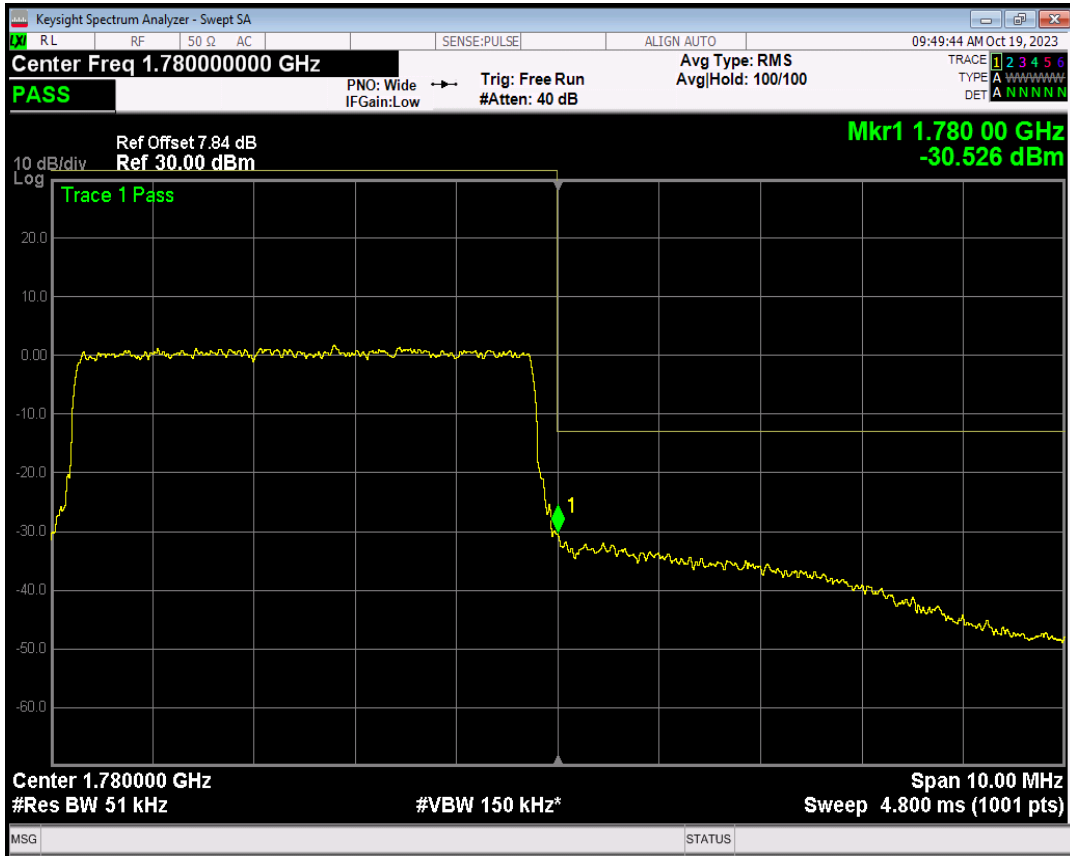

Band66 QPSK BW=1.4MHz Channel=131979 RB Size=6 Position=#0

Band66 QPSK BW=1.4MHz Channel=132665 RB Size=1 Position=#0

Band66 16QAM BW=5MHz Channel=132647 RB Size=1 Position=#Max

Band66 16QAM BW=5MHz Channel=132647 RB Size=25 Position=#0