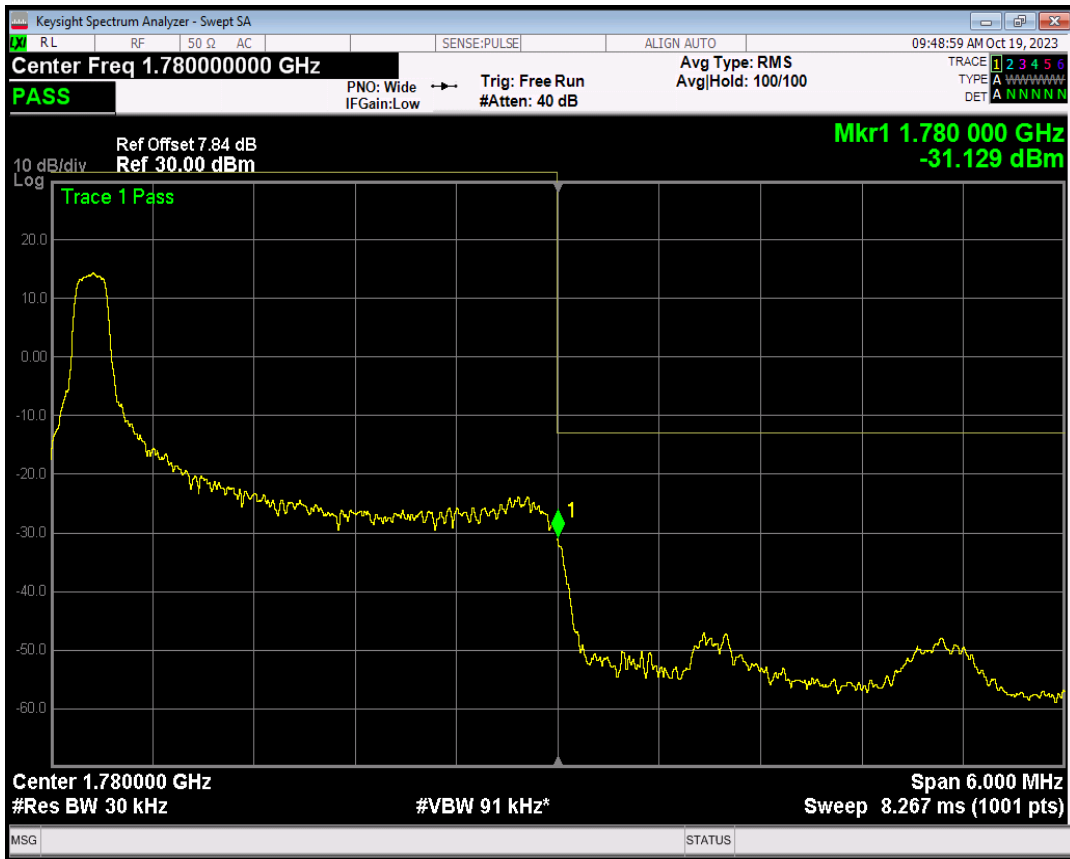

Band66 QPSK BW=3MHz Channel=132657 RB Size=1 Position=#0