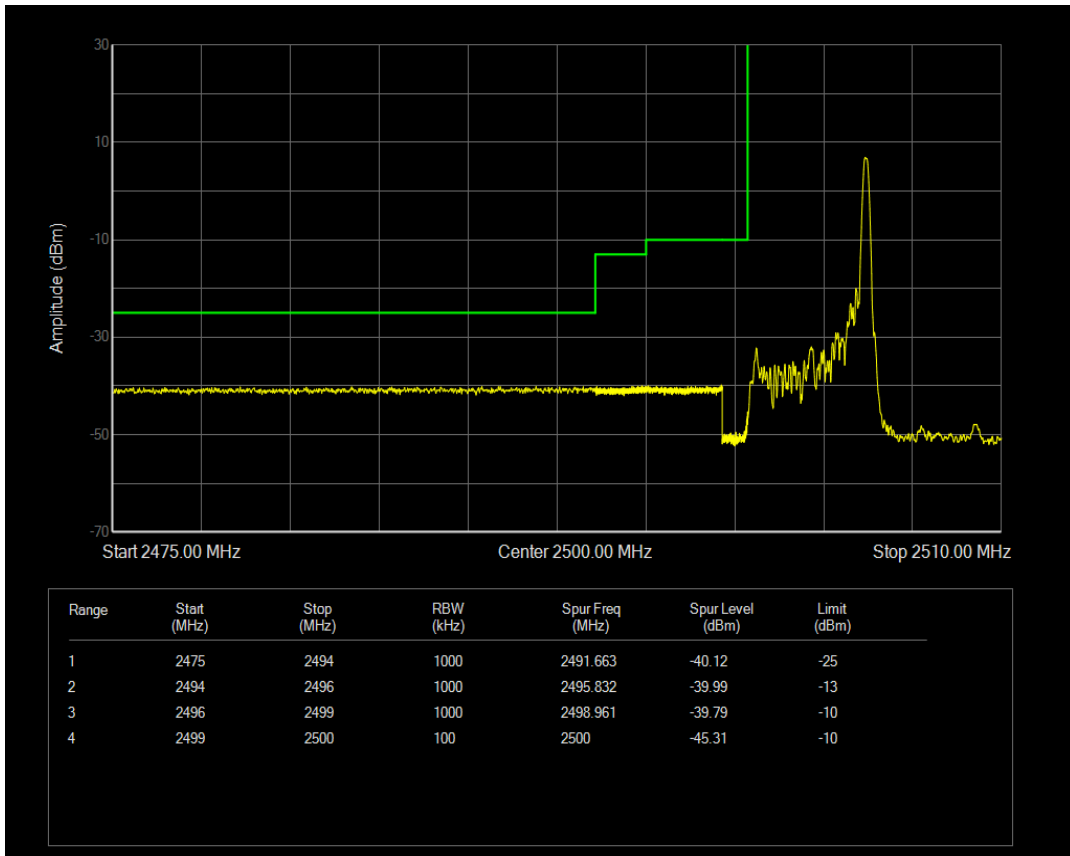

Band66 QPSK BW=5MHz Channel=132647 RB Size=1 Position=#0

Band7 QPSK BW=5MHz Channel=20775 RB Size=1 Position=#0

Band7 QPSK BW=5MHz Channel=20775 RB Size=1 Position=#Max

Band7 QPSK BW=5MHz Channel=20775 RB Size=25 Position=#0

Band7 16QAM BW=5MHz Channel=20775 RB Size=1 Position=#0

Band7 16QAM BW=5MHz Channel=20775 RB Size=1 Position=#Max

Band7 16QAM BW=5MHz Channel=20775 RB Size=25 Position=#0

Band7 QPSK BW=5MHz Channel=21425 RB Size=1 Position=#0