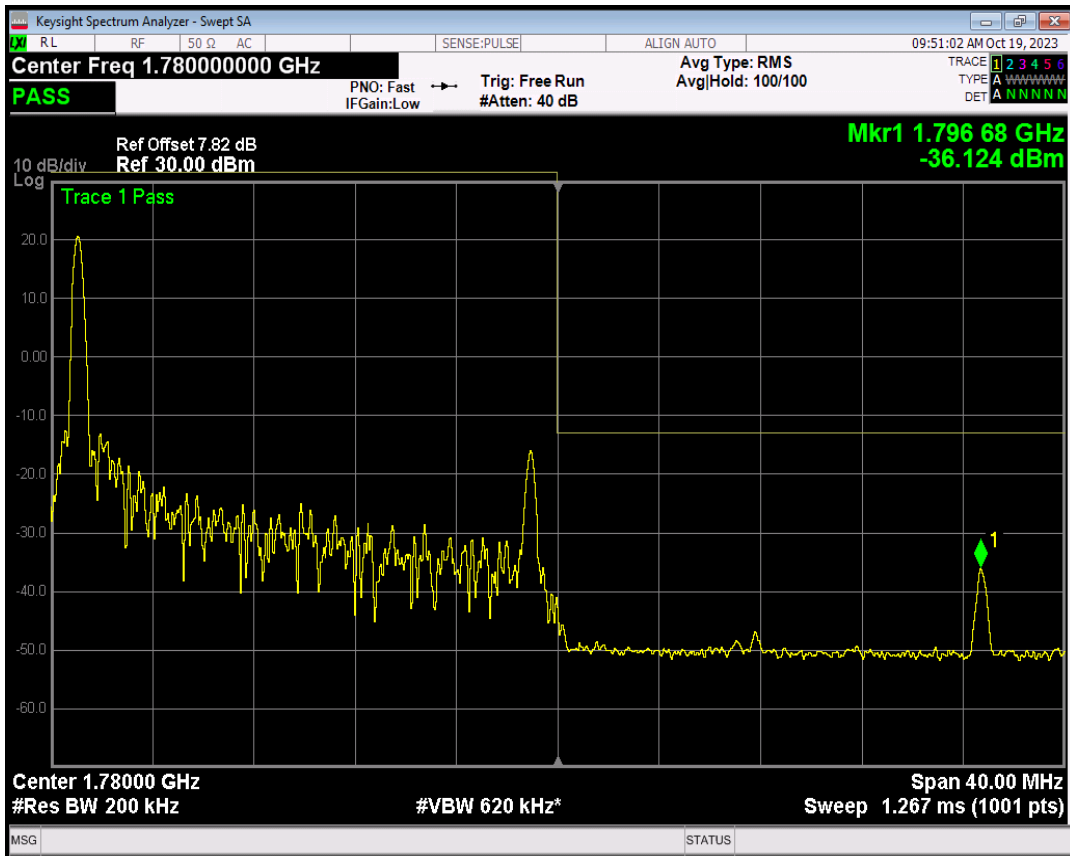

Band66 QPSK BW=5MHz Channel=131997 RB Size=1 Position=#0