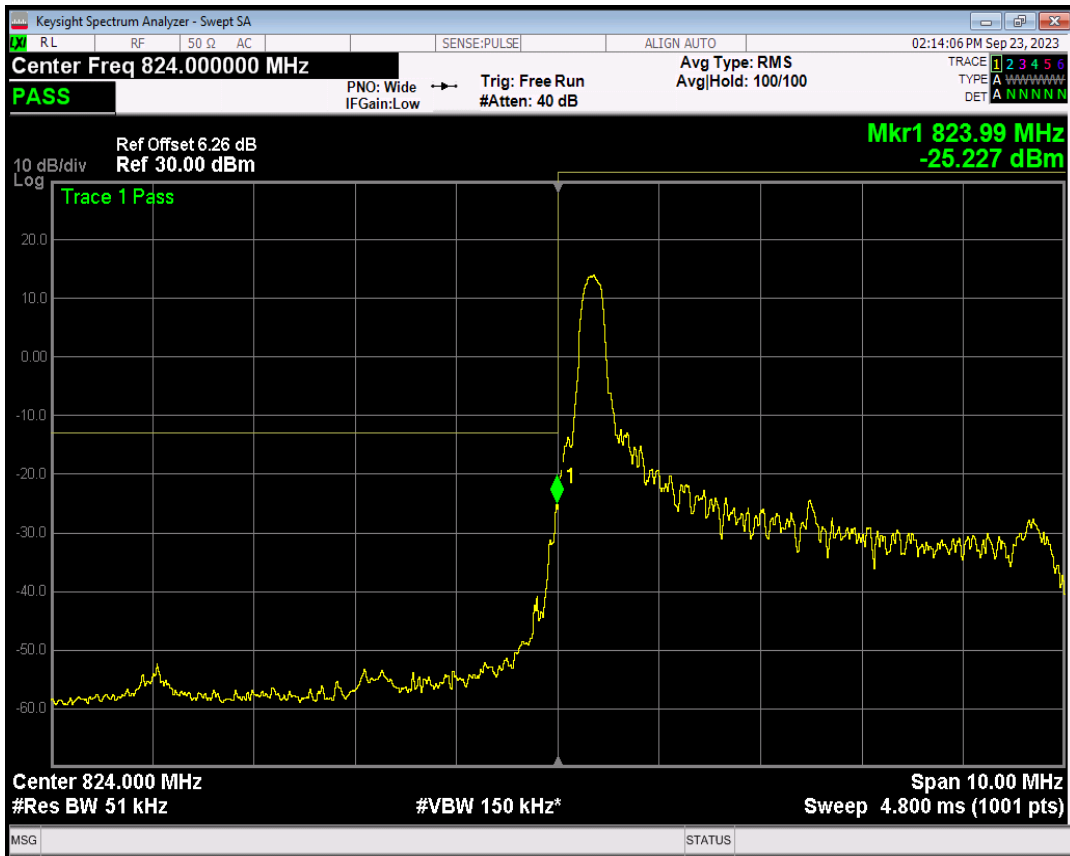

Band66 16QAM BW=1.4MHz Channel=131979 RB Size=1 Position=#0