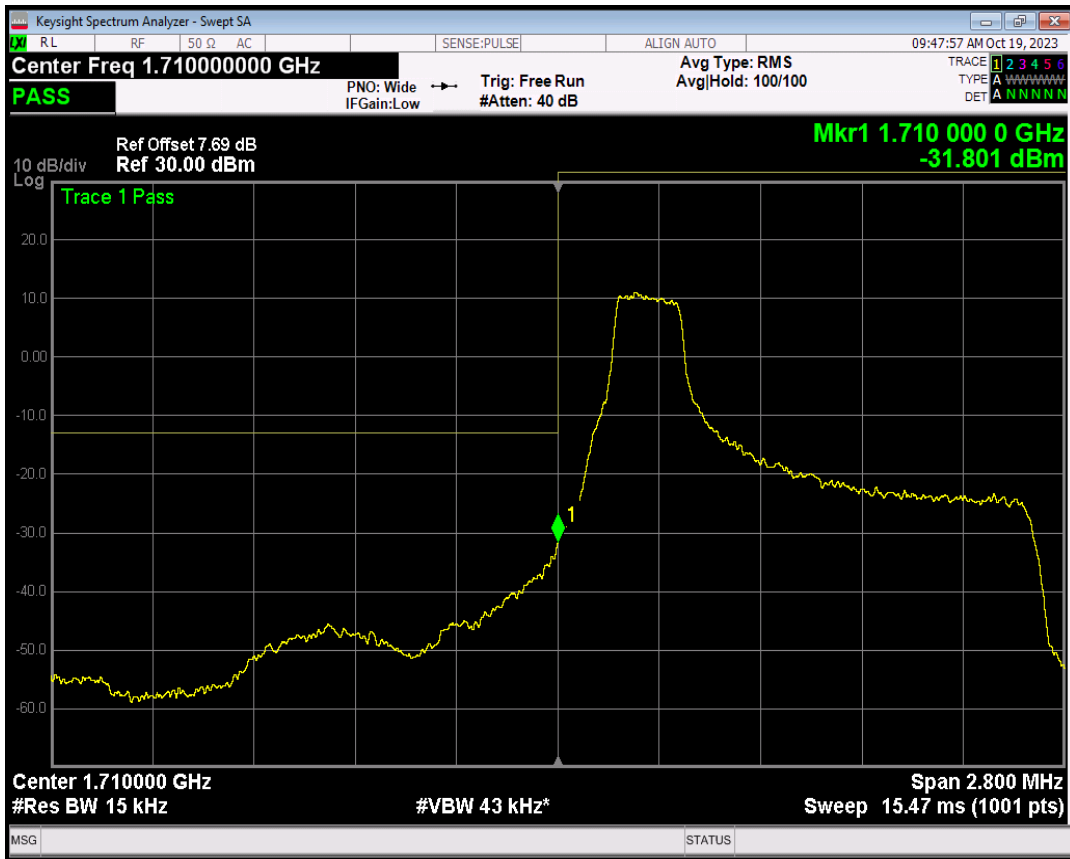

Band66 QPSK BW=1.4MHz Channel=131979 RB Size=1 Position=#0