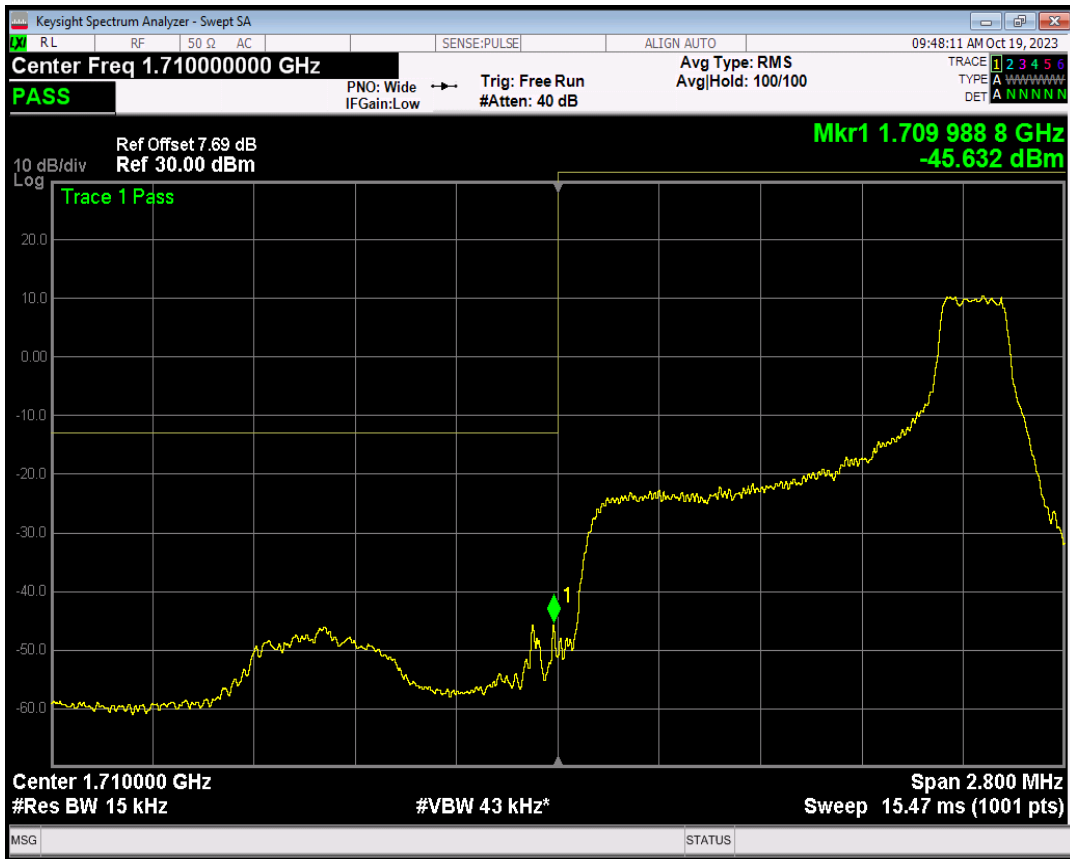

Band66 16QAM BW=1.4MHz Channel=131979 RB Size=6 Position=#0