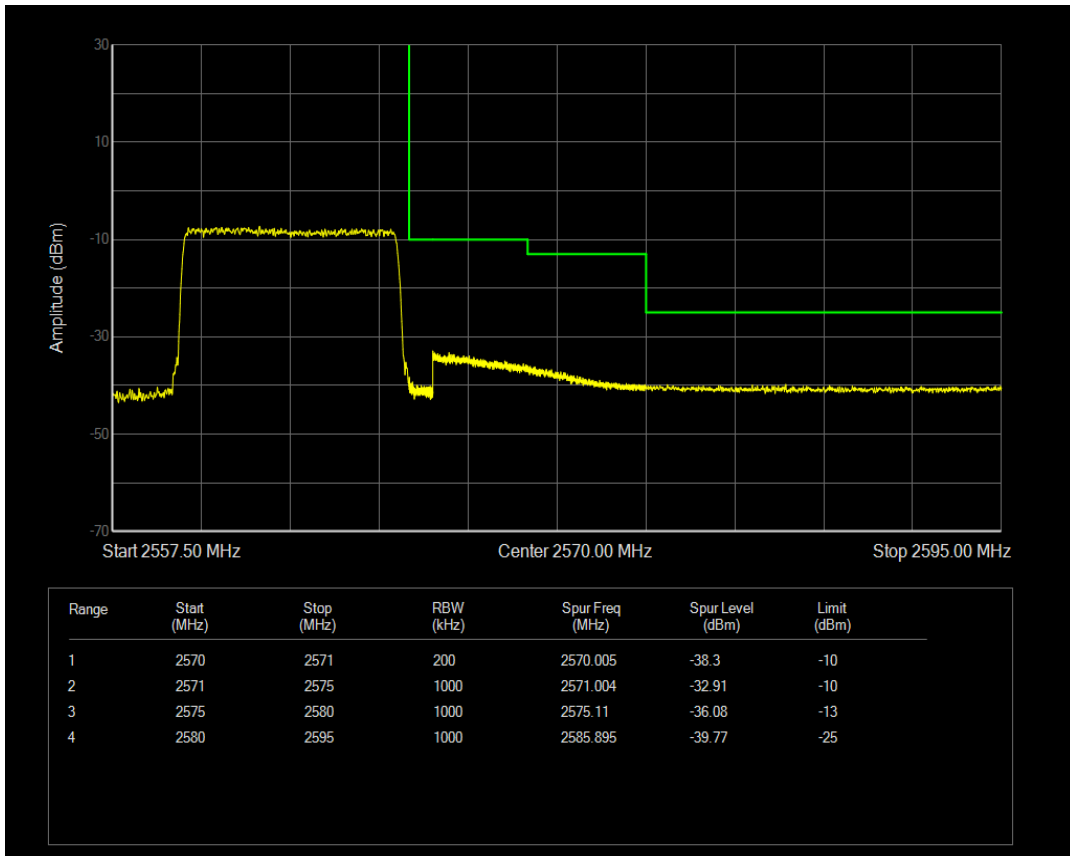

Band7 QPSK BW=15MHz Channel=20825 RB Size=1 Position=#0