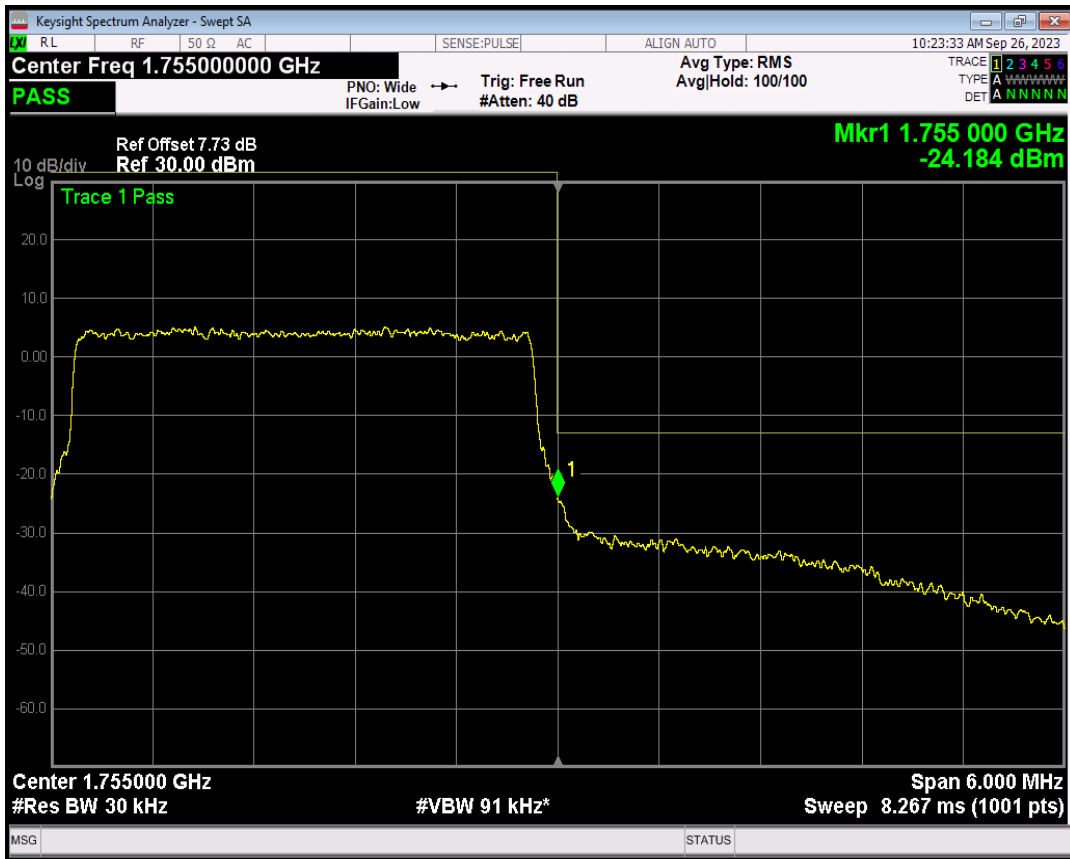

Band4 QPSK BW=3MHz Channel=20385 RB Size=15 Position=#0