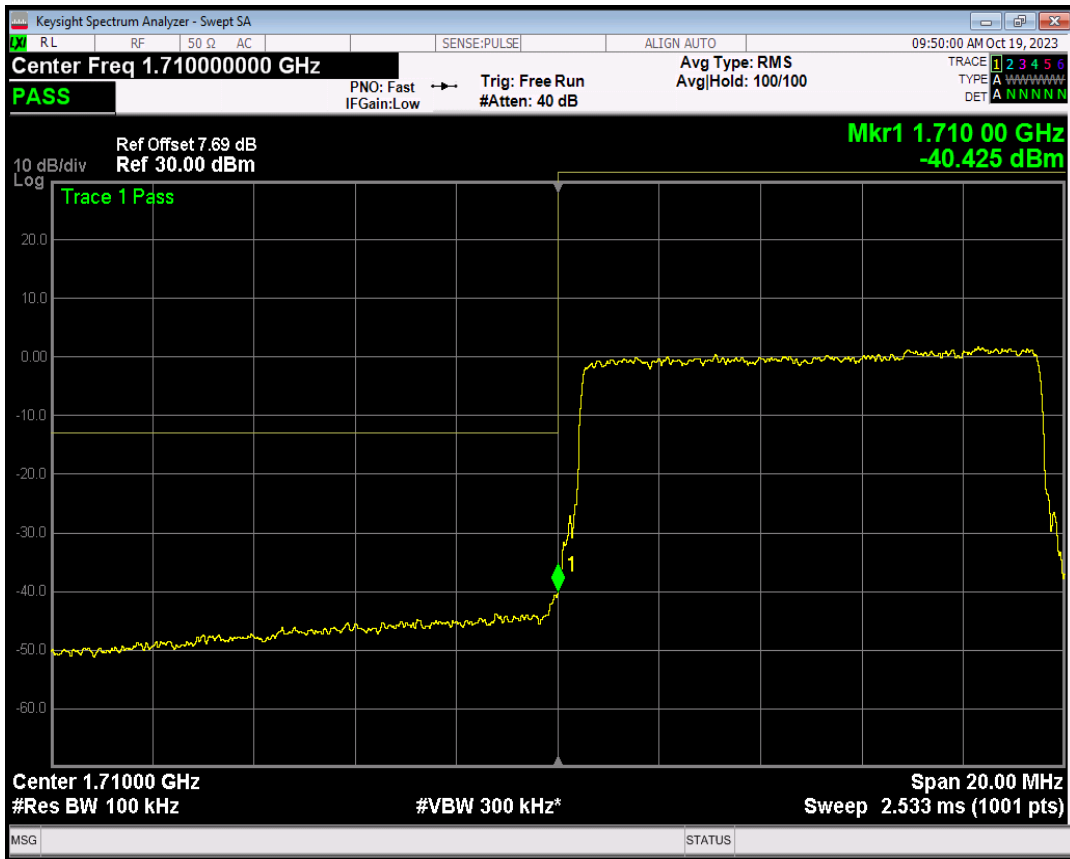

Band66 16QAM BW=10MHz Channel=132622 RB Size=1 Position=#0