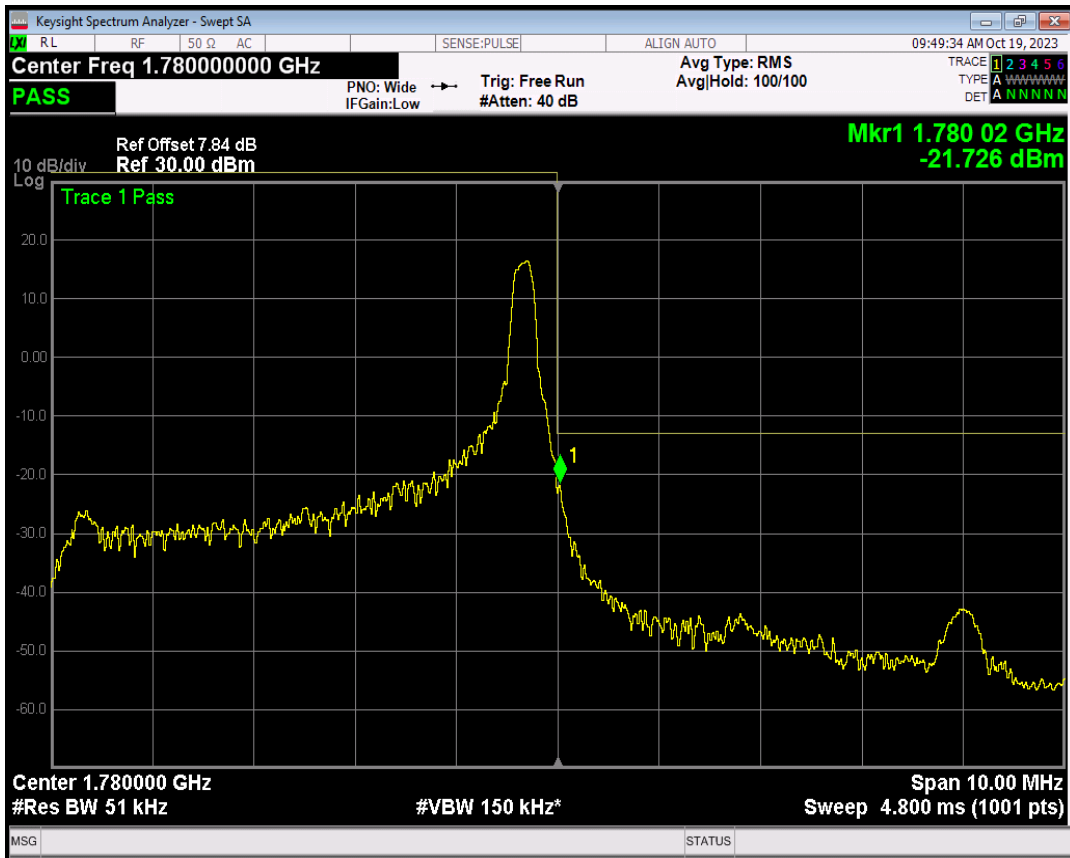

Band66 QPSK BW=3MHz Channel=132657 RB Size=1 Position=#0

Band66 QPSK BW=3MHz Channel=132657 RB Size=1 Position=#Max

Band66 QPSK BW=5MHz Channel=132647 RB Size=25 Position=#0

Band66 QPSK BW=5MHz Channel=132647 RB Size=1 Position=#Max