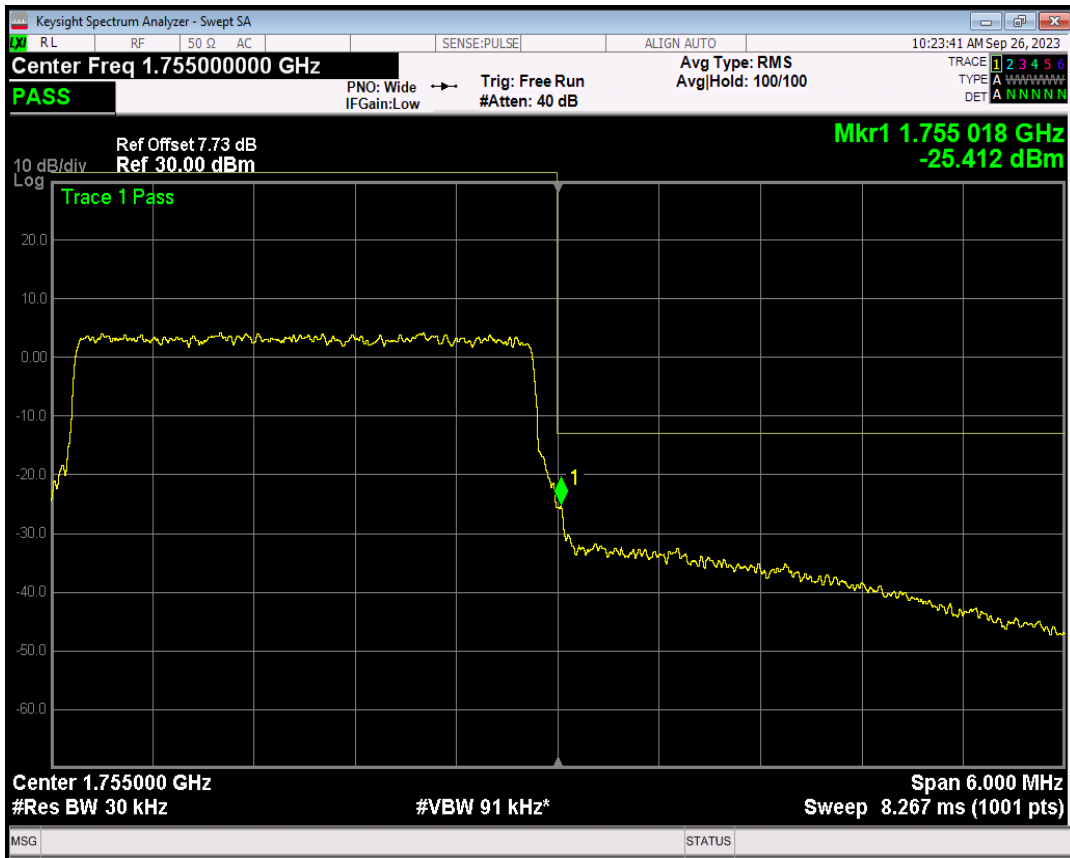

Band4 QPSK BW=3MHz Channel=20385 RB Size=15 Position=#0

Band4 16QAM BW=3MHz Channel=20385 RB Size=1 Position=#0

Band4 16QAM BW=3MHz Channel=20385 RB Size=1 Position=#Max

Band4 16QAM BW=3MHz Channel=20385 RB Size=15 Position=#0