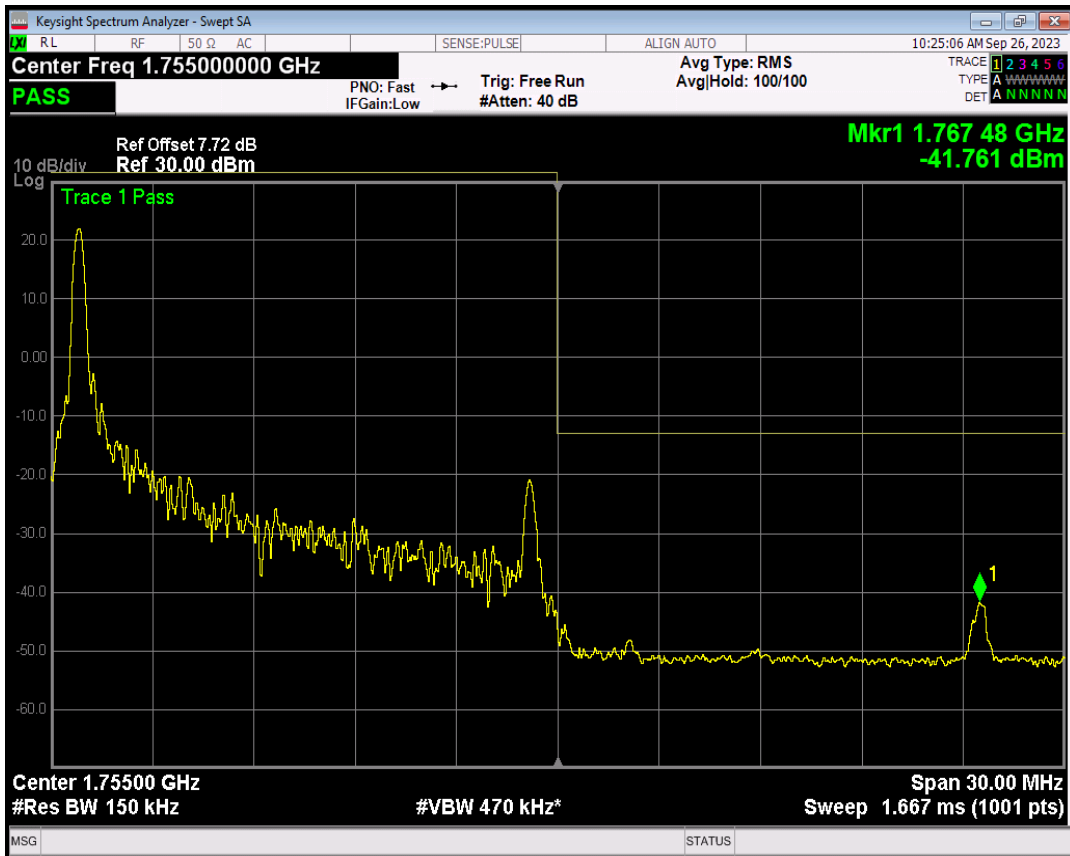

Band4 16QAM BW=15MHz Channel=20325 RB Size=1 Position=#Max