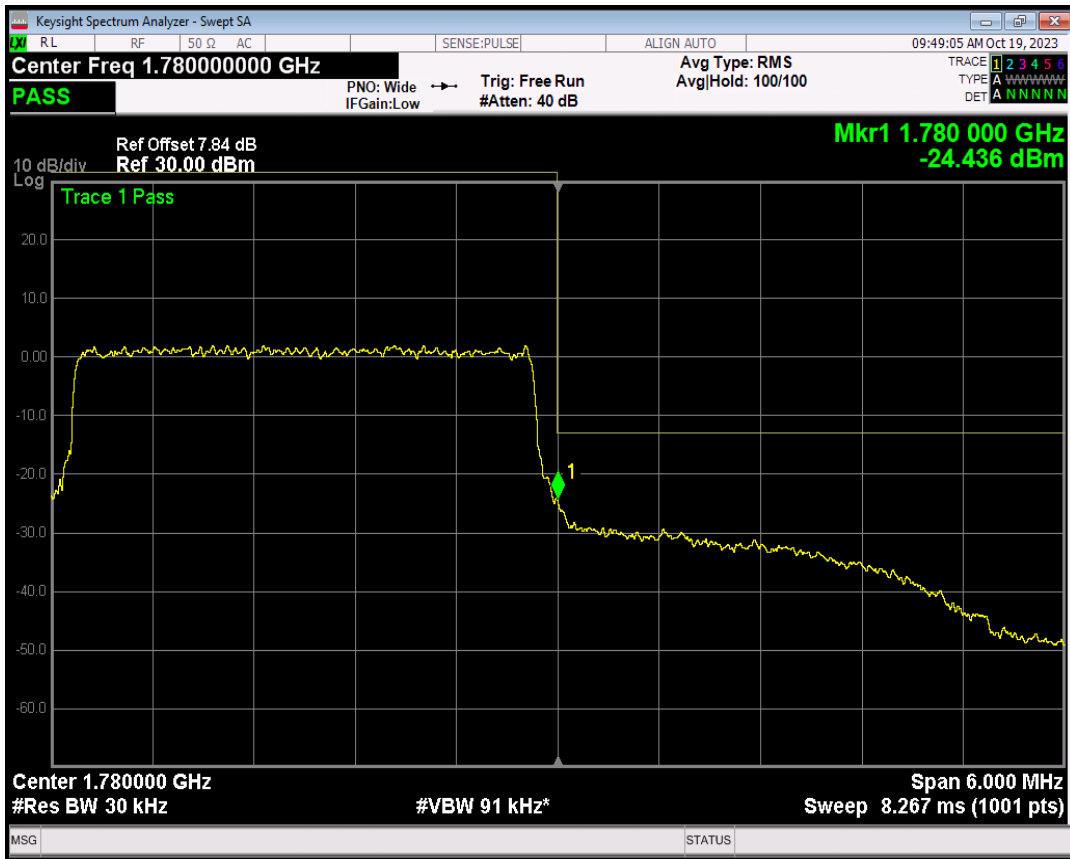

Band66 QPSK BW=3MHz Channel=132657 RB Size=15 Position=#0