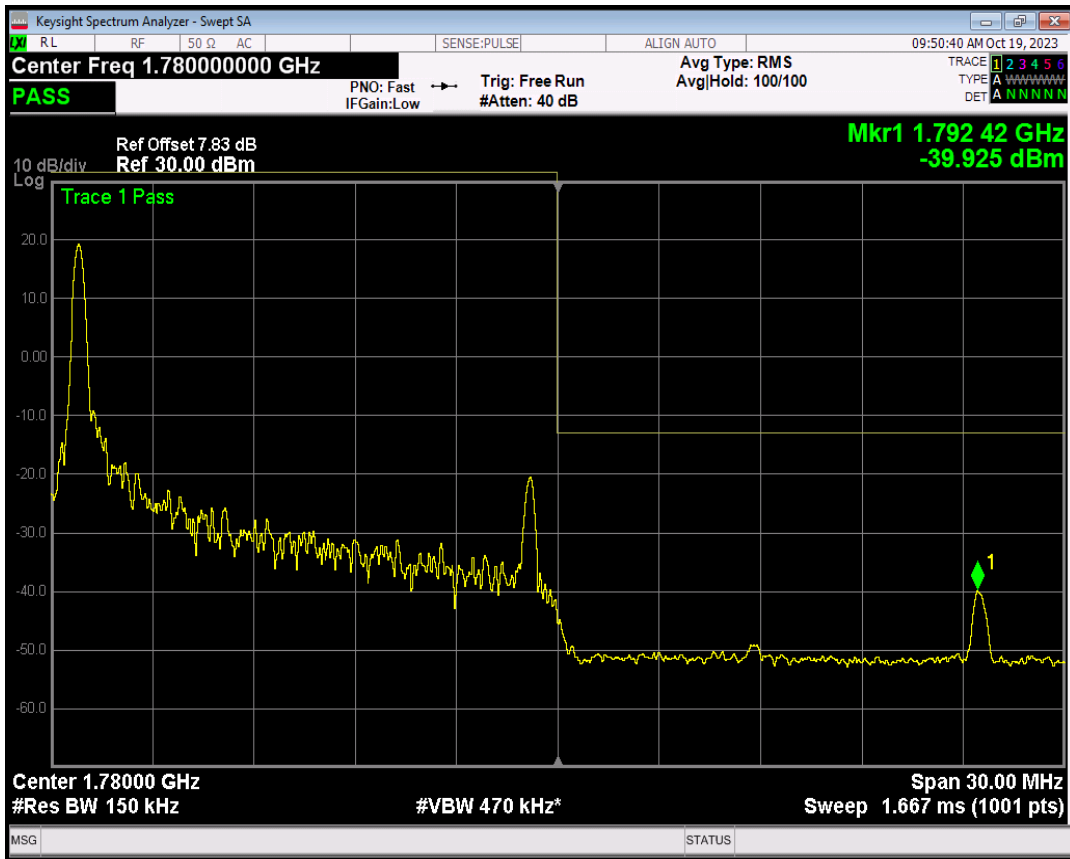

Band66 16QAM BW=15MHz Channel=132597 RB Size=1 Position=#0