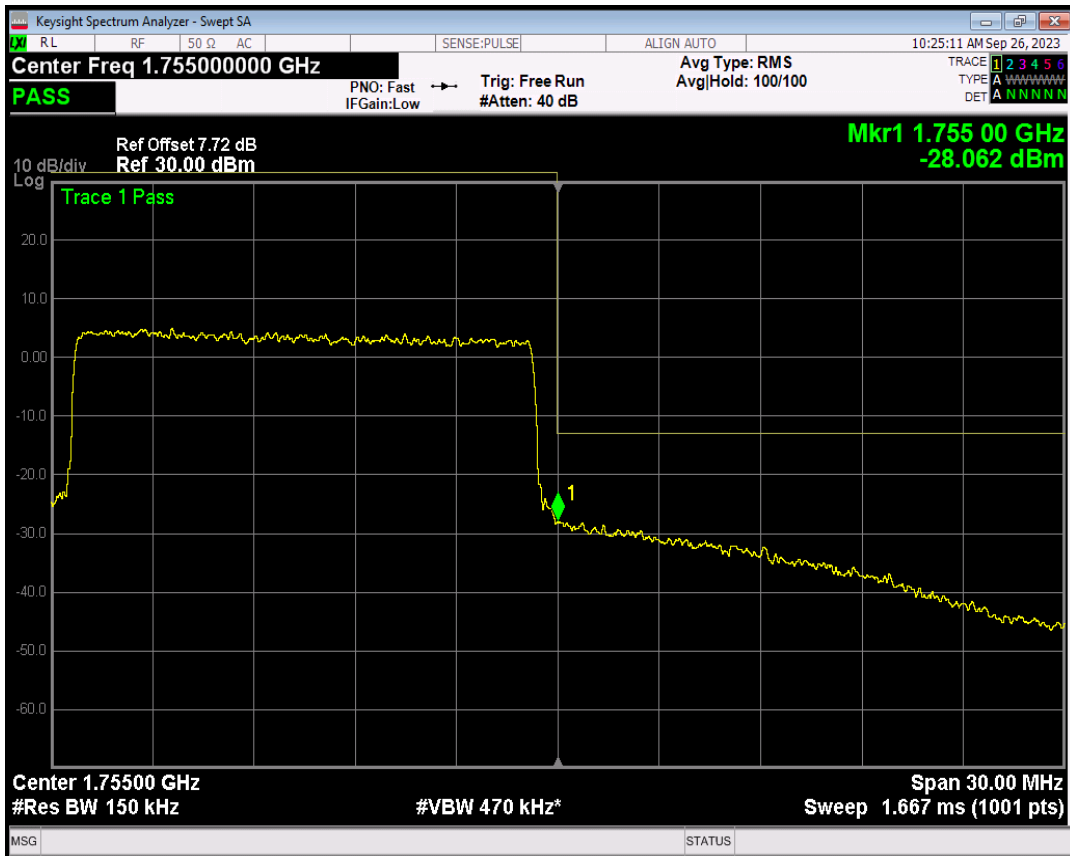

Band4 QPSK BW=15MHz Channel=20325 RB Size=75 Position=#0

Band4 16QAM BW=15MHz Channel=20325 RB Size=1 Position=#0

Band4 16QAM BW=15MHz Channel=20325 RB Size=1 Position=#Max

Band4 16QAM BW=15MHz Channel=20325 RB Size=75 Position=#0