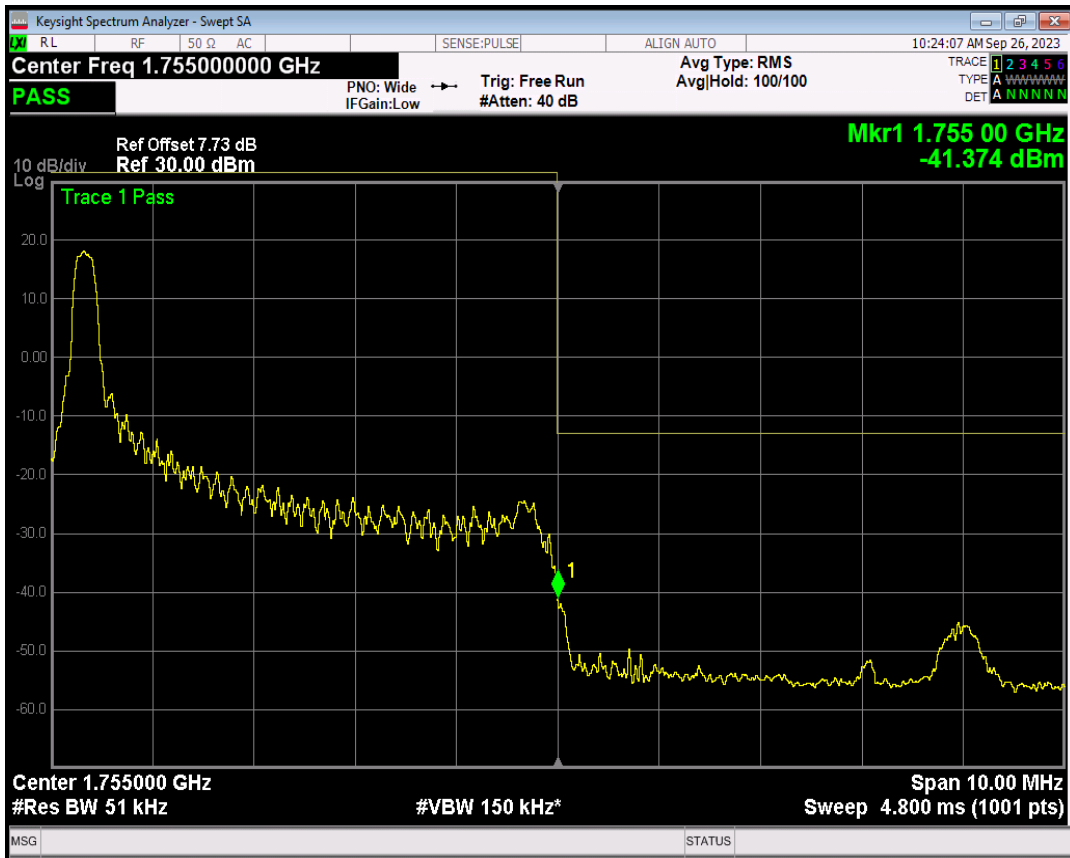

Band4 16QAM BW=5MHz Channel=20375 RB Size=1 Position=#Max