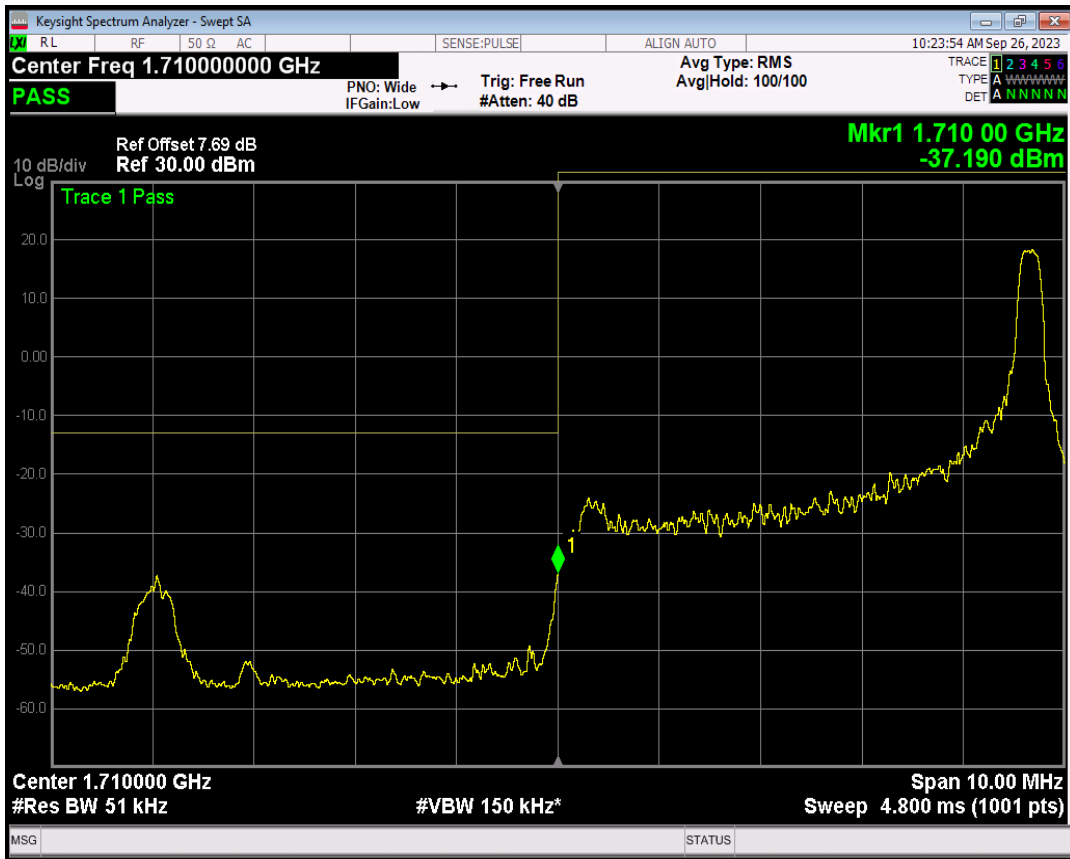

Band4 QPSK BW=5MHz Channel=19975 RB Size=1 Position=#0

Band4 QPSK BW=5MHz Channel=19975 RB Size=1 Position=#Max

Band4 QPSK BW=5MHz Channel=19975 RB Size=25 Position=#0

Band4 16QAM BW=5MHz Channel=19975 RB Size=1 Position=#0

Band4 16QAM BW=5MHz Channel=19975 RB Size=1 Position=#Max

Band4 16QAM BW=5MHz Channel=19975 RB Size=25 Position=#0

Band4 QPSK BW=5MHz Channel=20375 RB Size=1 Position=#0

Band4 QPSK BW=5MHz Channel=20375 RB Size=1 Position=#Max