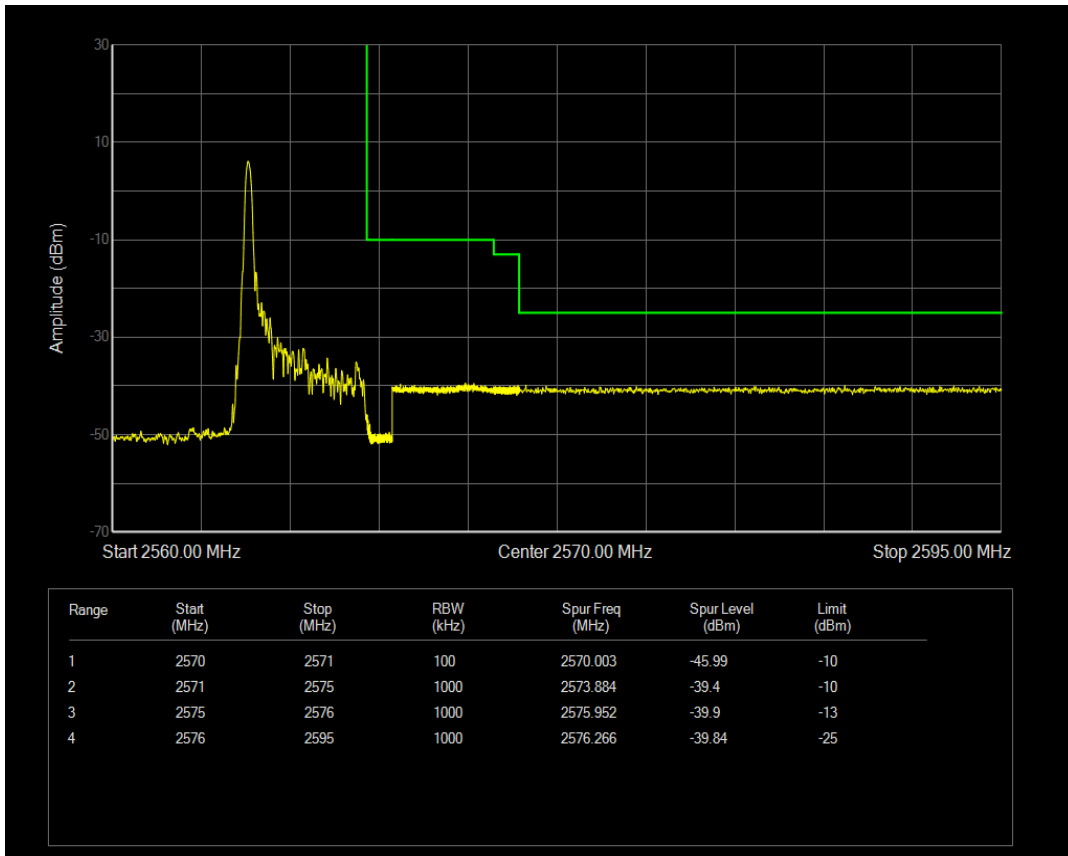

Band7 16QAM BW=5MHz Channel=20775 RB Size=1 Position=#0

Band7 16QAM BW=5MHz Channel=20775 RB Size=1 Position=#Max

Band7 16QAM BW=5MHz Channel=20775 RB Size=25 Position=#0

Band7 QPSK BW=5MHz Channel=21425 RB Size=1 Position=#0

Band7 QPSK BW=5MHz Channel=21425 RB Size=1 Position=#Max

Band7 16QAM BW=5MHz Channel=21425 RB Size=1 Position=#0

Band7 QPSK BW=5MHz Channel=21425 RB Size=25 Position=#0

Band7 16QAM BW=5MHz Channel=21425 RB Size=1 Position=#Max