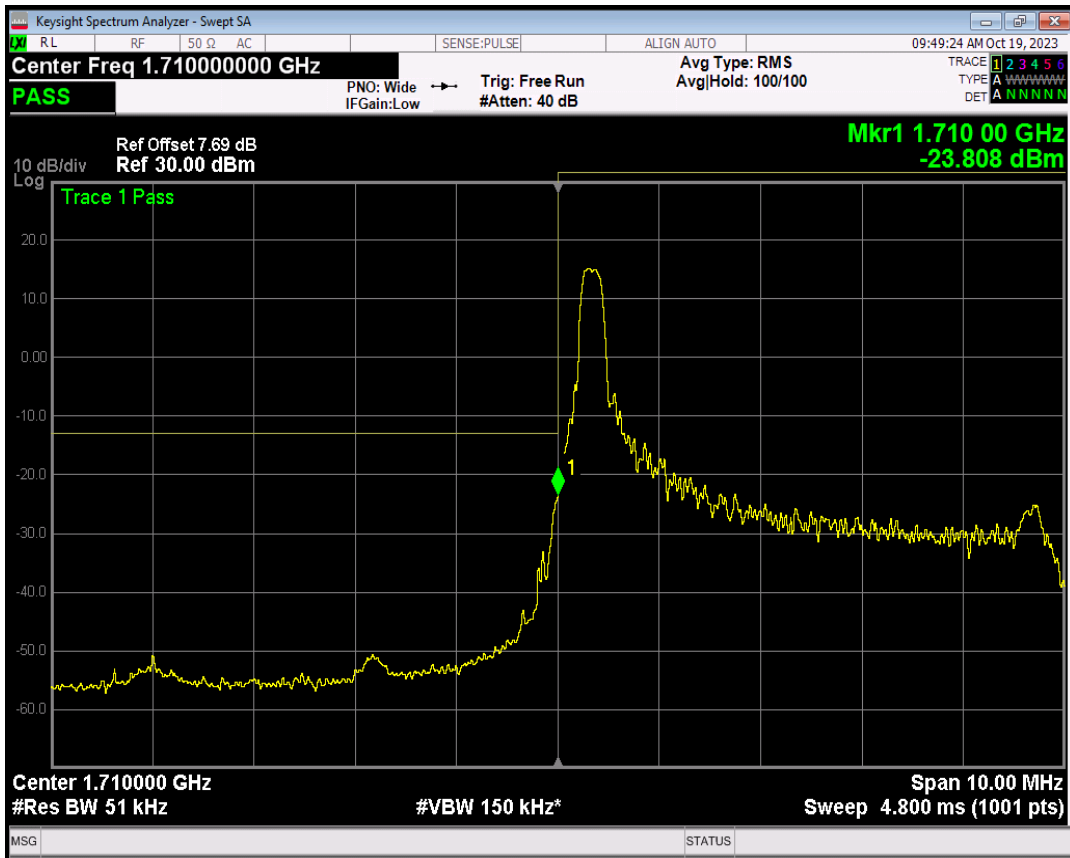

Band66 16QAM BW=5MHz Channel=131997 RB Size=1 Position=#Max

Band66 16QAM BW=5MHz Channel=131997 RB Size=25 Position=#0

Band66 16QAM BW=5MHz Channel=132647 RB Size=1 Position=#0

Band66 16QAM BW=5MHz Channel=131997 RB Size=1 Position=#0