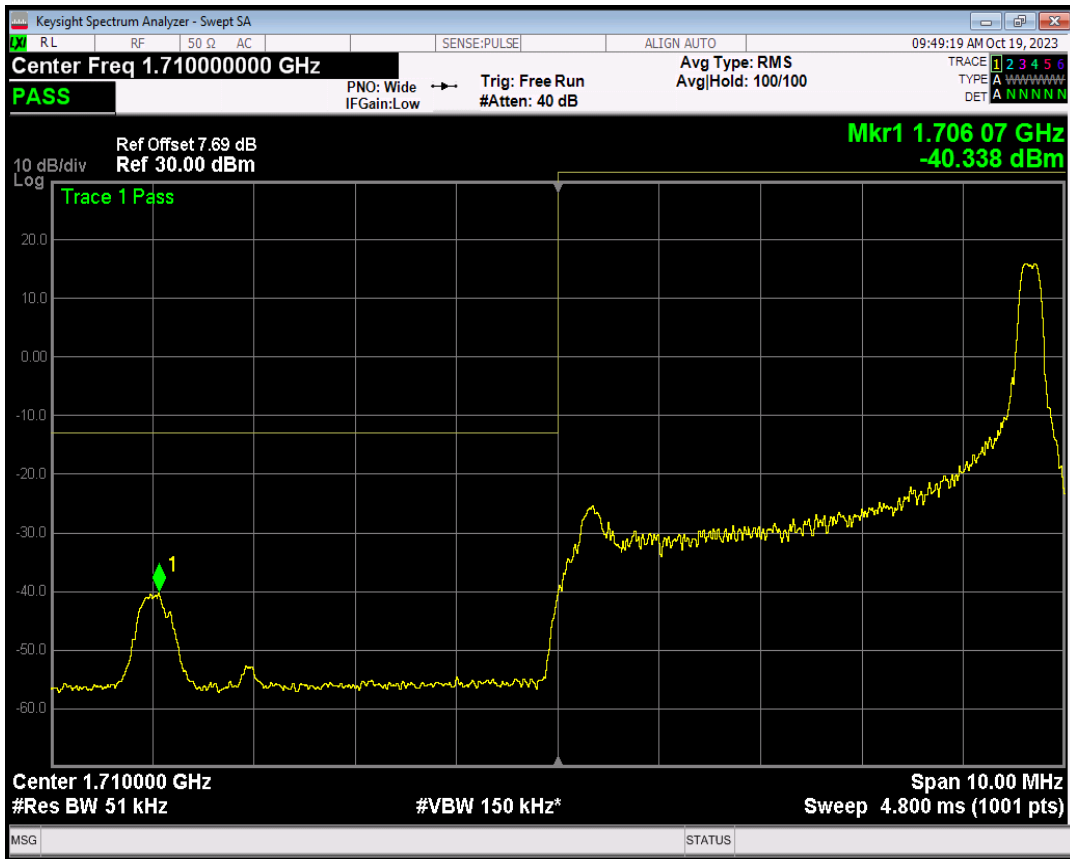

Band66 QPSK BW=5MHz Channel=131997 RB Size=25 Position=#0