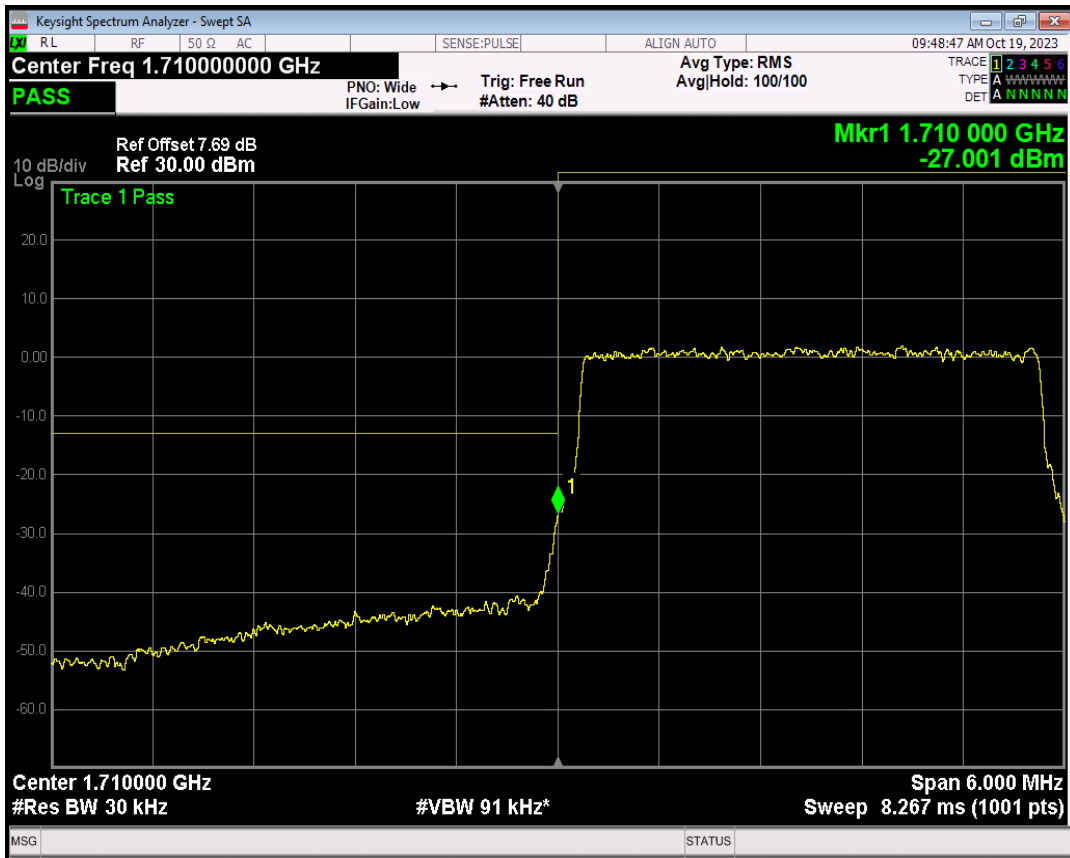

Band66 QPSK BW=5MHz Channel=131997 RB Size=1 Position=#Max

Band66 QPSK BW=5MHz Channel=131997 RB Size=25 Position=#0

Band66 QPSK BW=3MHz Channel=132657 RB Size=15 Position=#0

Band66 QPSK BW=3MHz Channel=131987 RB Size=15 Position=#0