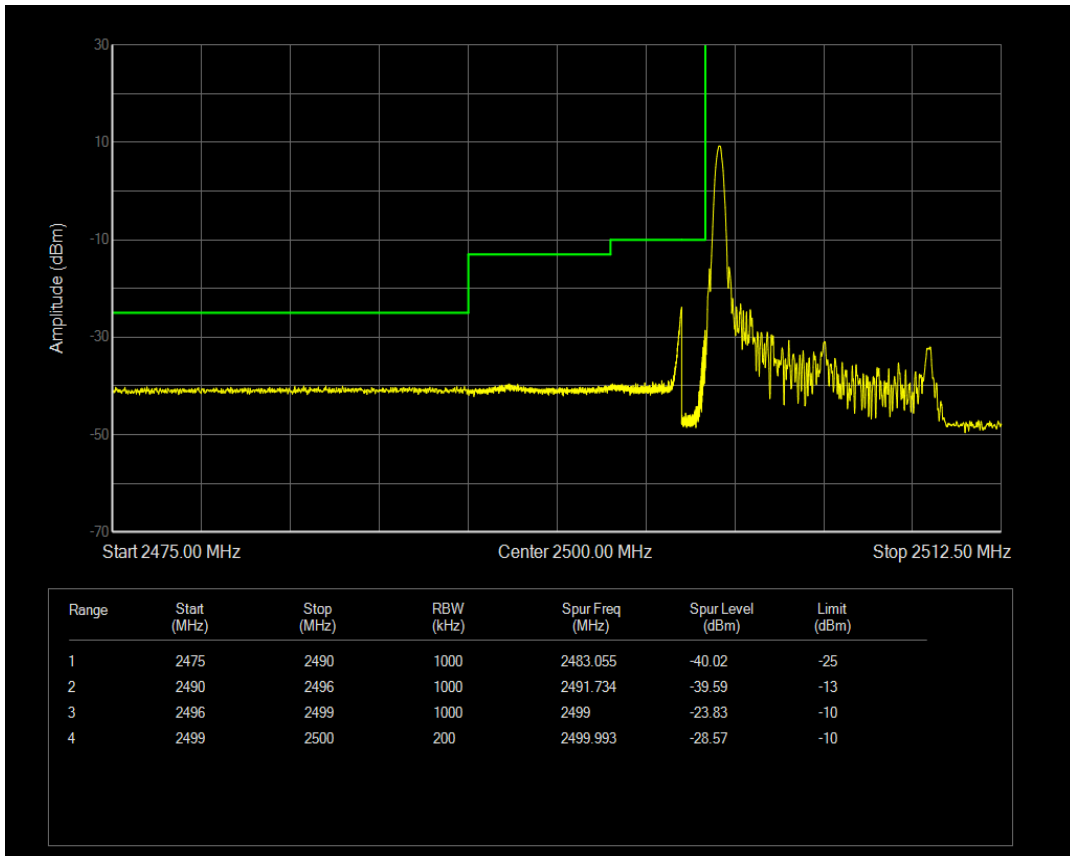

Band7 QPSK BW=5MHz Channel=21425 RB Size=1 Position=#Max

Band7 16QAM BW=5MHz Channel=21425 RB Size=1 Position=#0

Band7 QPSK BW=5MHz Channel=21425 RB Size=25 Position=#0

Band7 16QAM BW=5MHz Channel=21425 RB Size=1 Position=#Max

Band7 16QAM BW=5MHz Channel=21425 RB Size=25 Position=#0

Band7 QPSK BW=10MHz Channel=20800 RB Size=1 Position=#0

Band7 QPSK BW=10MHz Channel=20800 RB Size=1 Position=#Max

Band7 QPSK BW=10MHz Channel=20800 RB Size=50 Position=#0