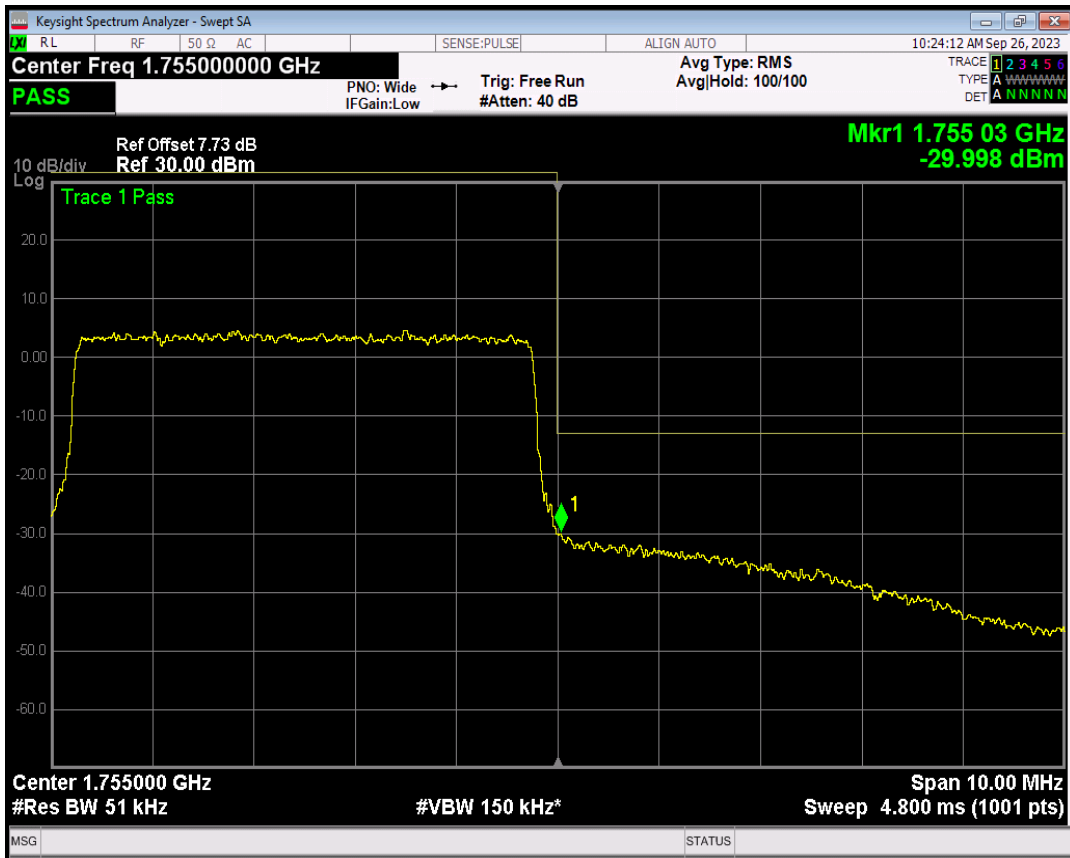

Band4 QPSK BW=5MHz Channel=20375 RB Size=25 Position=#0

Band4 16QAM BW=5MHz Channel=20375 RB Size=1 Position=#0

Band4 16QAM BW=5MHz Channel=20375 RB Size=1 Position=#Max

Band4 16QAM BW=5MHz Channel=20375 RB Size=25 Position=#0