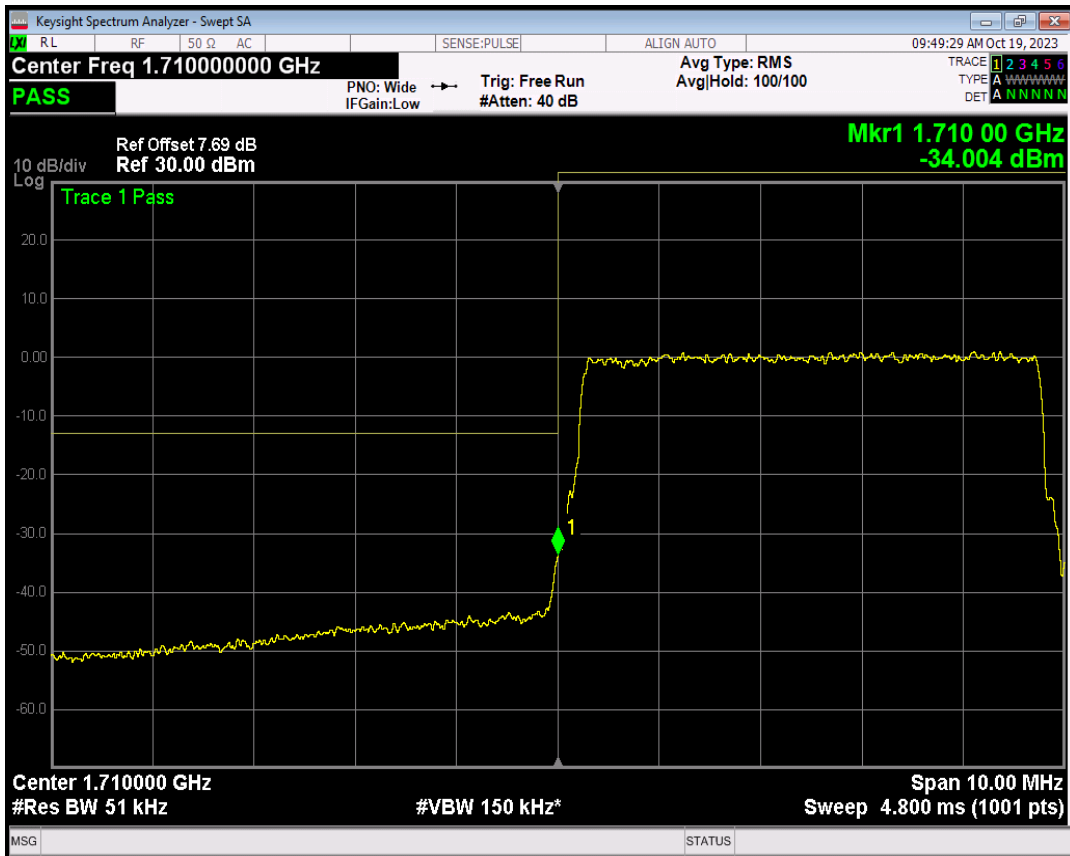

Band66 16QAM BW=5MHz Channel=132647 RB Size=1 Position=#0