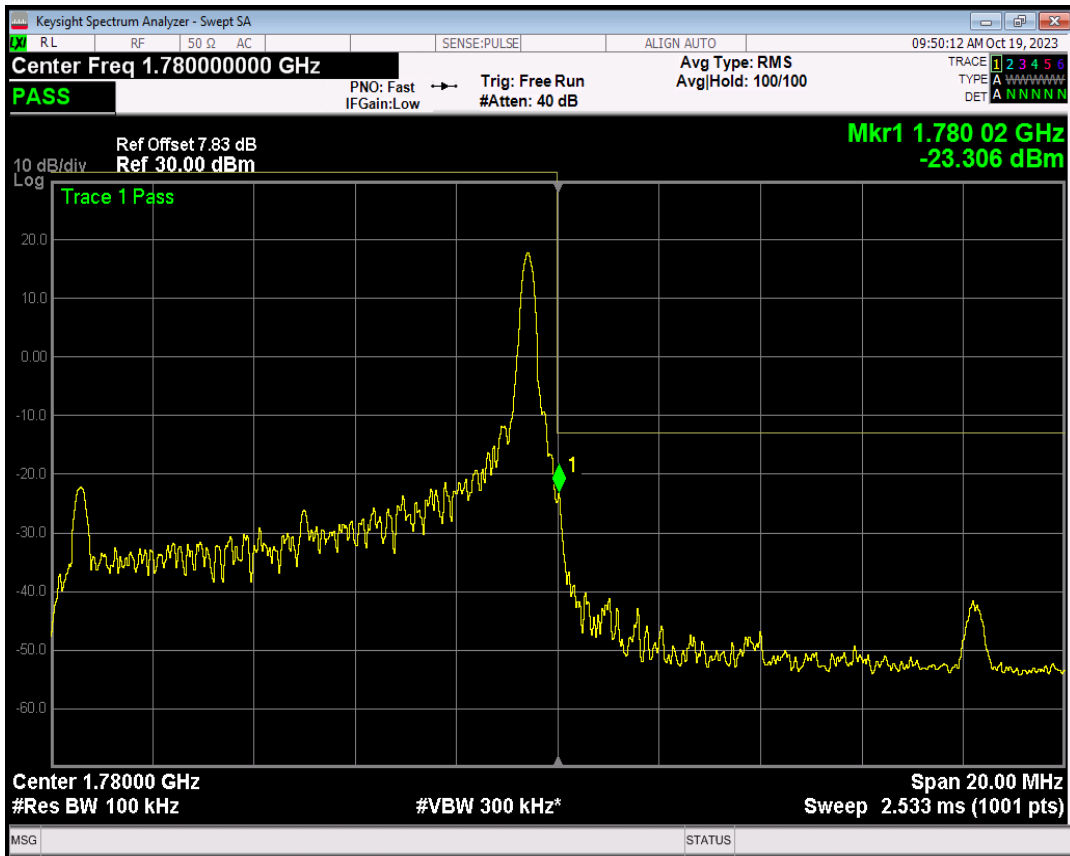

Band66 16QAM BW=10MHz Channel=132622 RB Size=1 Position=#Max