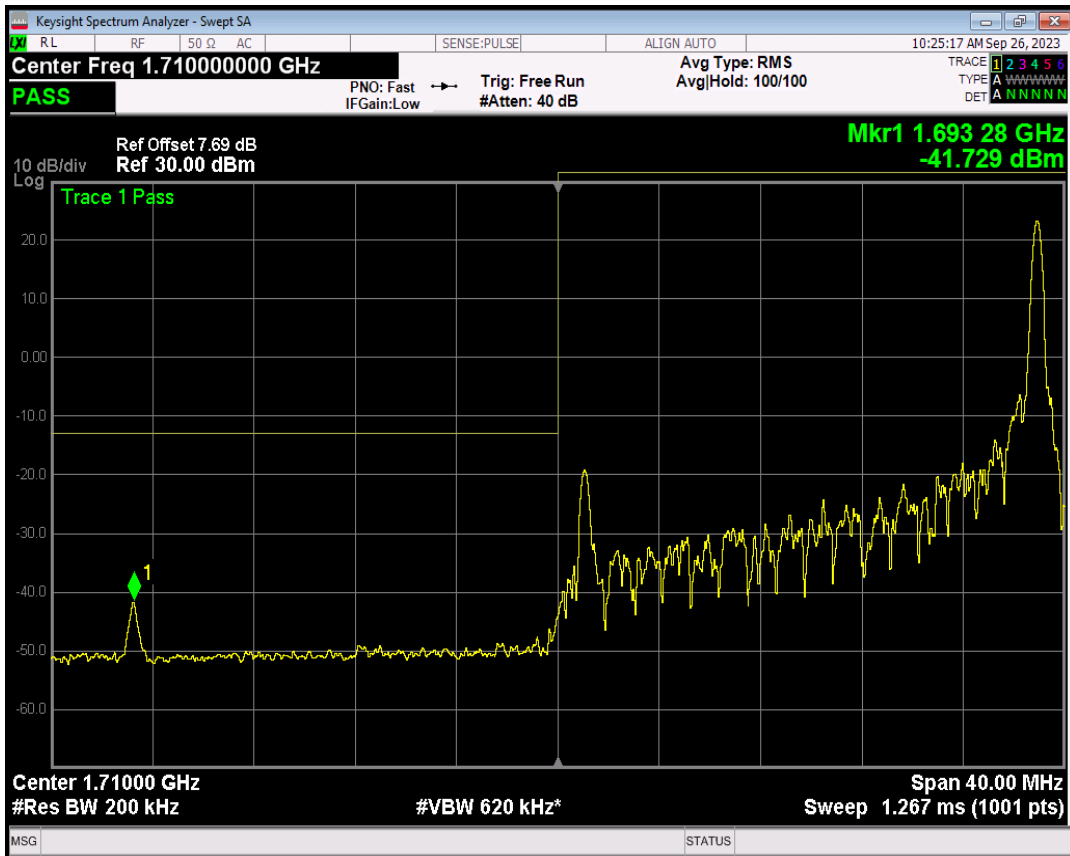

Band4 QPSK BW=20MHz Channel=20050 RB Size=100 Position=#0