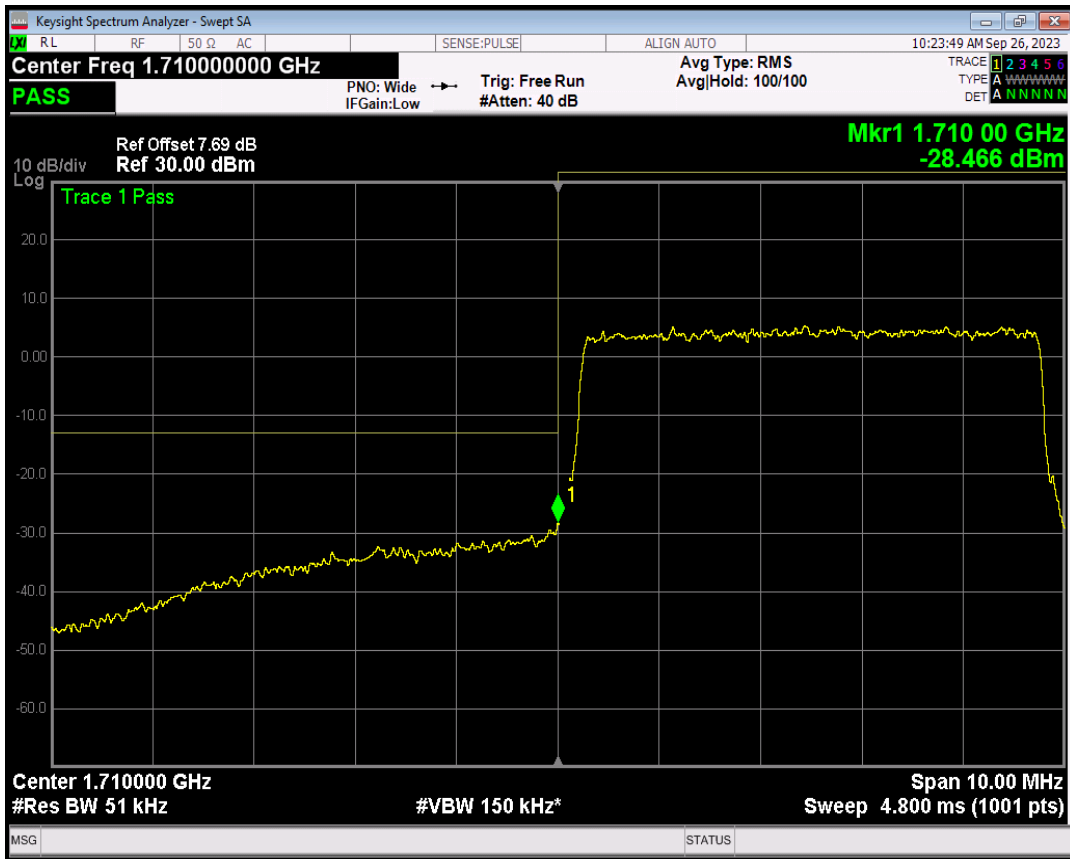

Band4 QPSK BW=3MHz Channel=20385 RB Size=15 Position=#0

Band4 16QAM BW=3MHz Channel=20385 RB Size=1 Position=#0

Band4 16QAM BW=3MHz Channel=20385 RB Size=1 Position=#Max

Band4 16QAM BW=3MHz Channel=20385 RB Size=15 Position=#0

Band4 QPSK BW=5MHz Channel=19975 RB Size=1 Position=#0

Band4 QPSK BW=5MHz Channel=19975 RB Size=1 Position=#Max

Band4 QPSK BW=5MHz Channel=19975 RB Size=25 Position=#0

Band4 16QAM BW=5MHz Channel=19975 RB Size=1 Position=#0