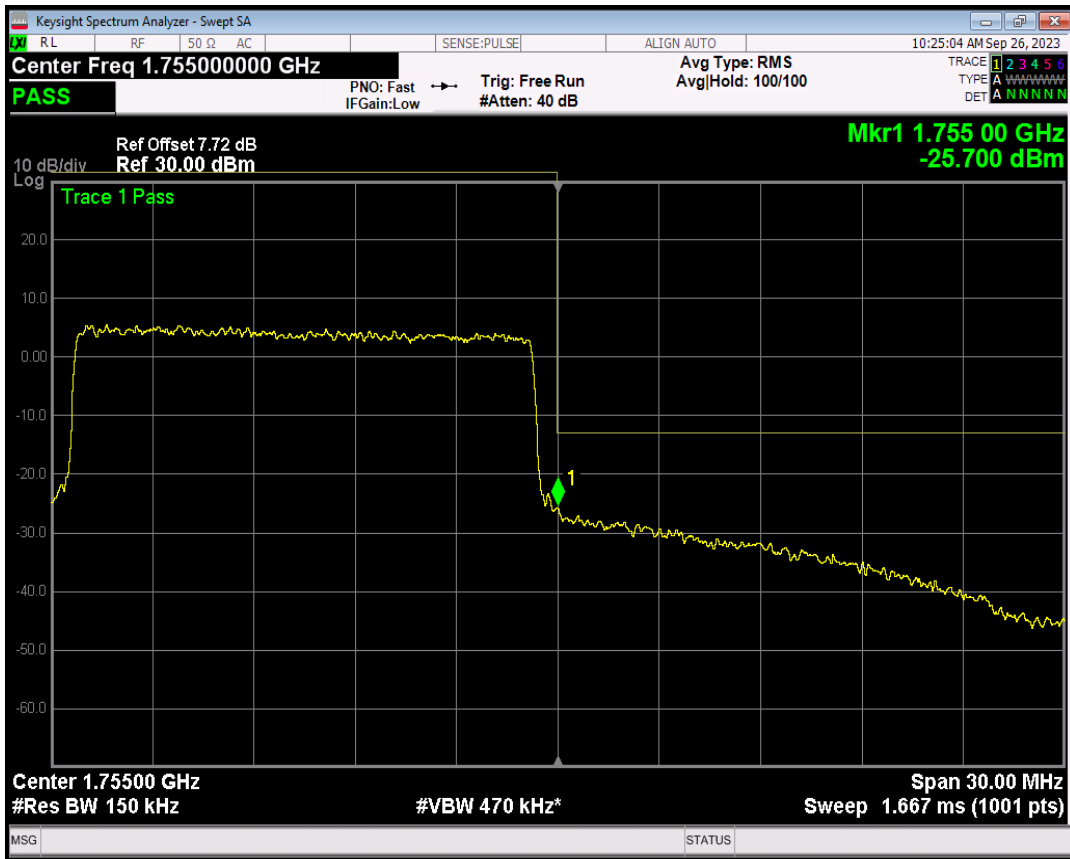

Band4 16QAM BW=15MHz Channel=20325 RB Size=1 Position=#0