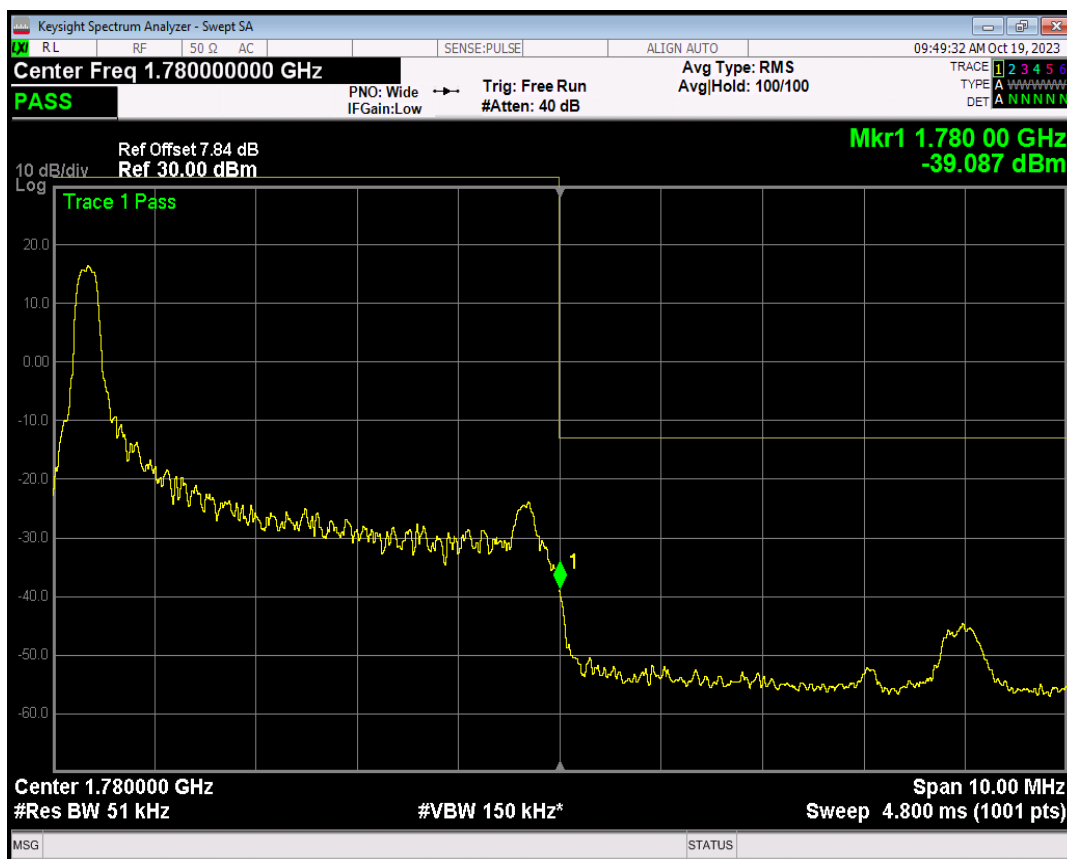

Band7 QPSK BW=5MHz Channel=20775 RB Size=1 Position=#0