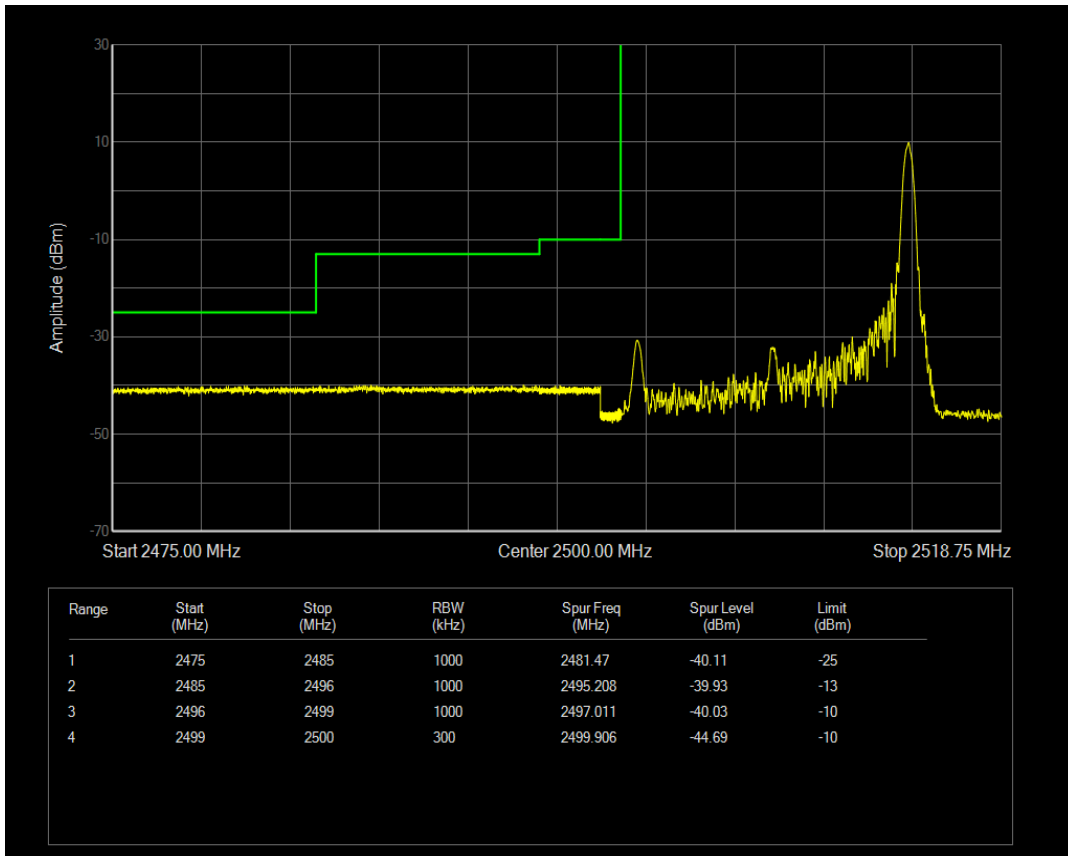

Band7 QPSK BW=15MHz Channel=20825 RB Size=75 Position=#0