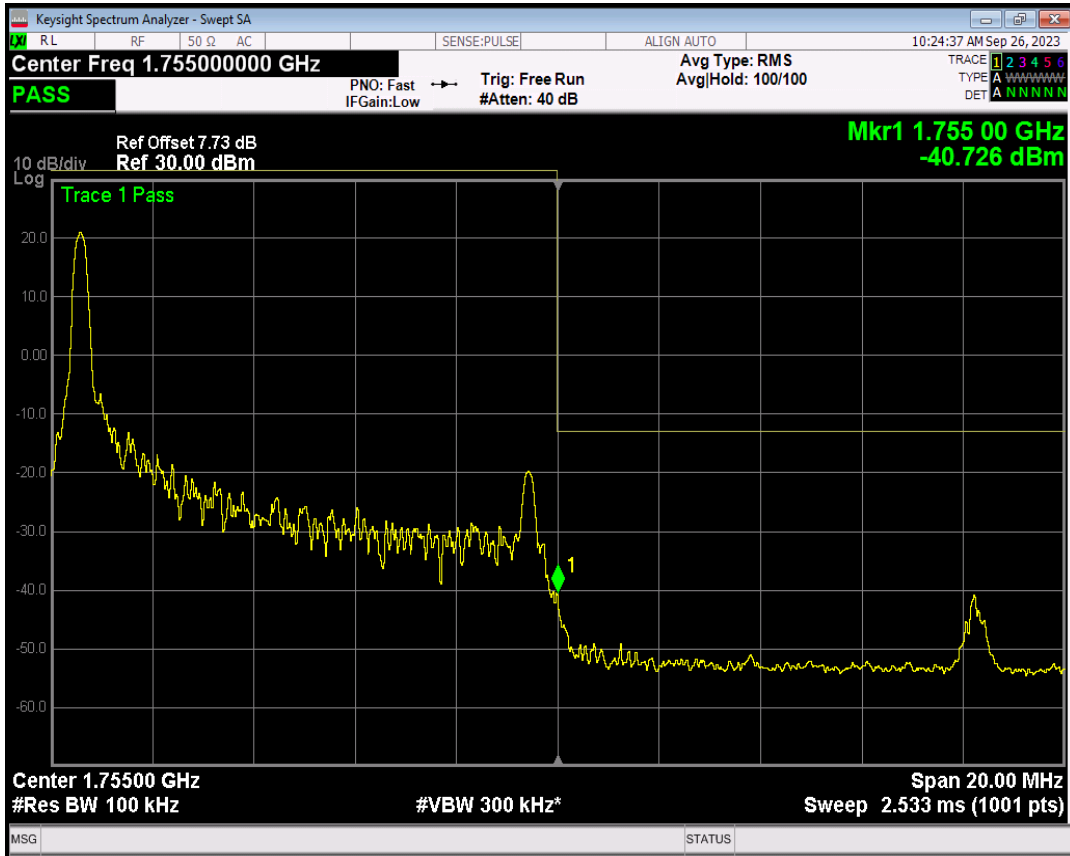

Band4 16QAM BW=10MHz Channel=20350 RB Size=1 Position=#Max