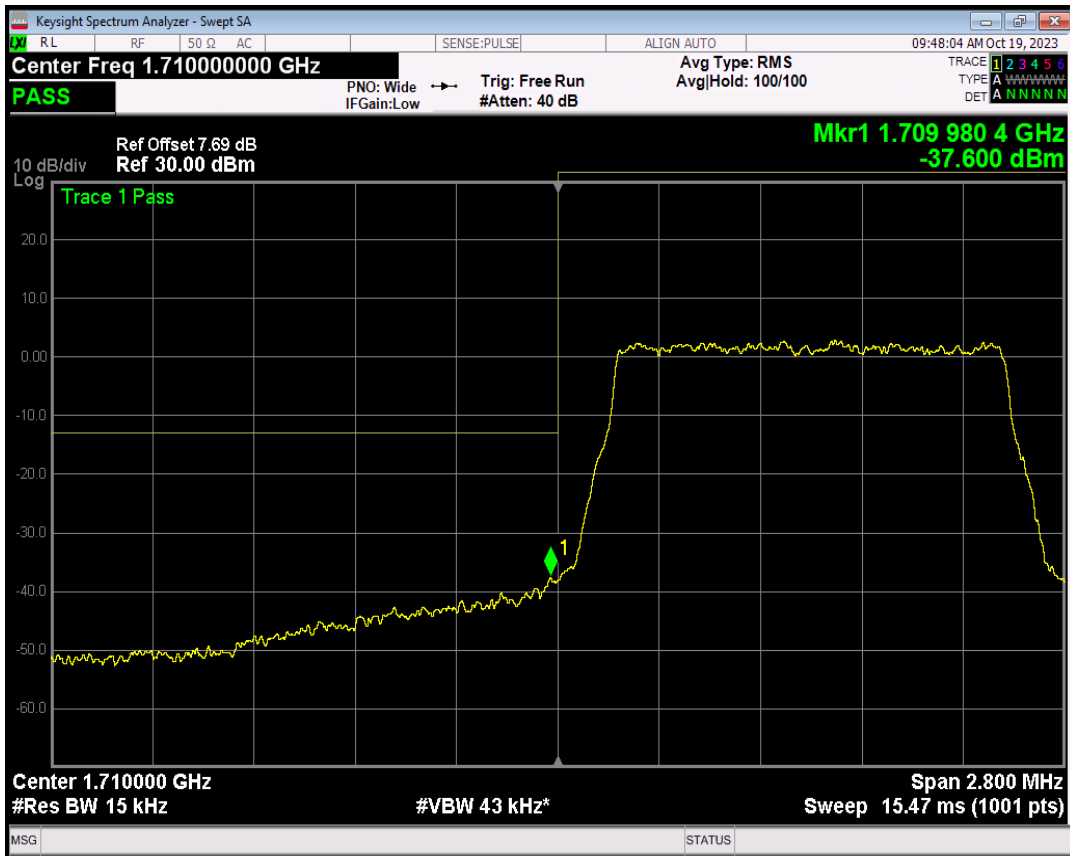

Band66 QPSK BW=1.4MHz Channel=131979 RB Size=6 Position=#0