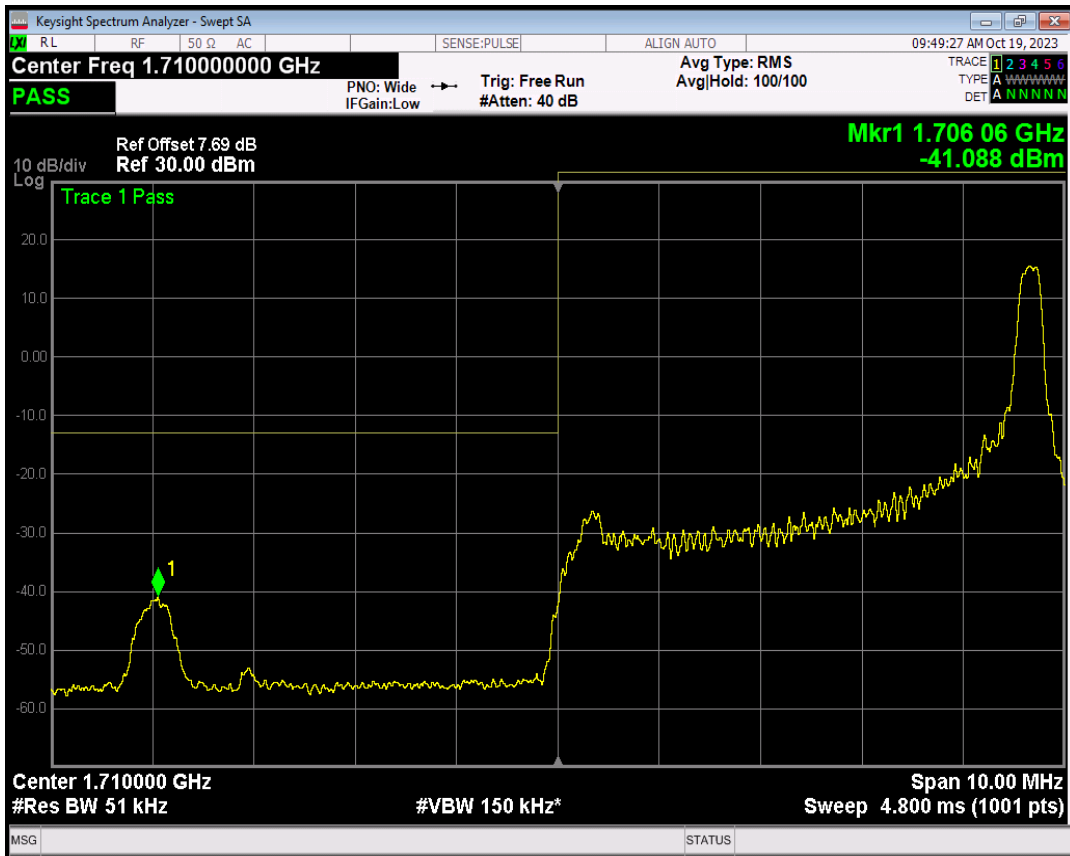

Band66 16QAM BW=5MHz Channel=131997 RB Size=25 Position=#0