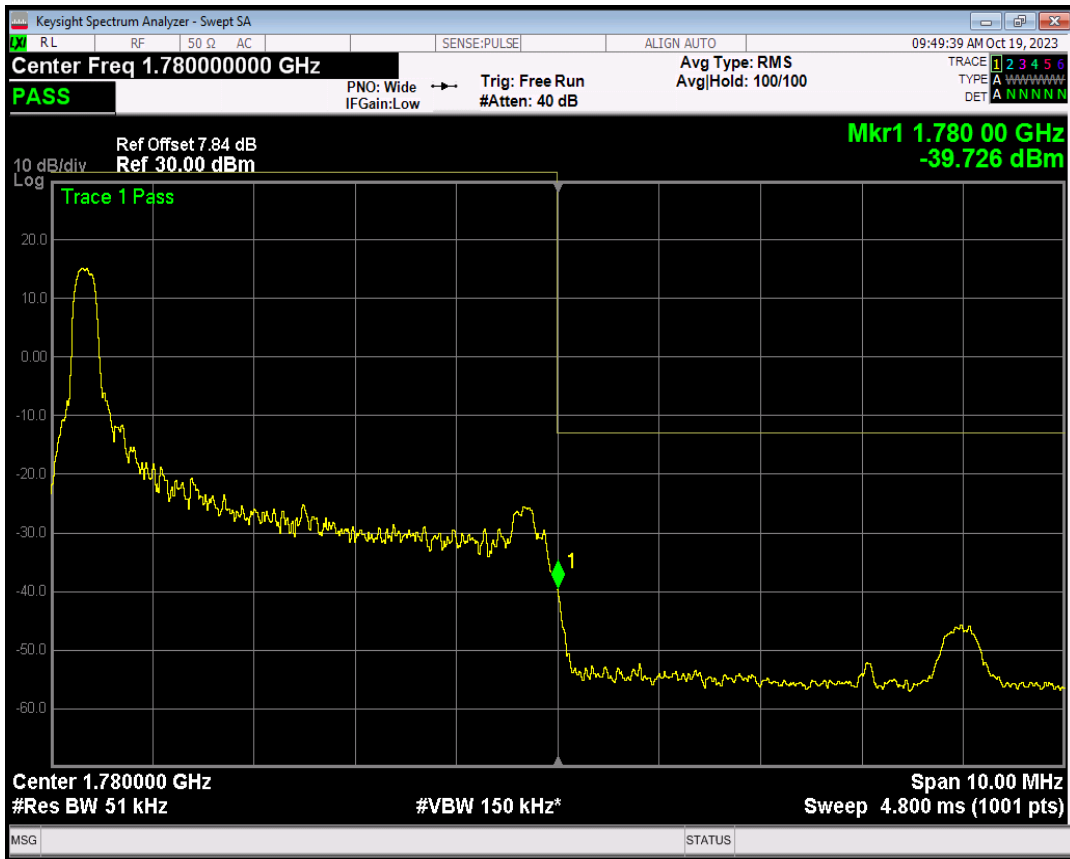

Band66 16QAM BW=5MHz Channel=131997 RB Size=1 Position=#0