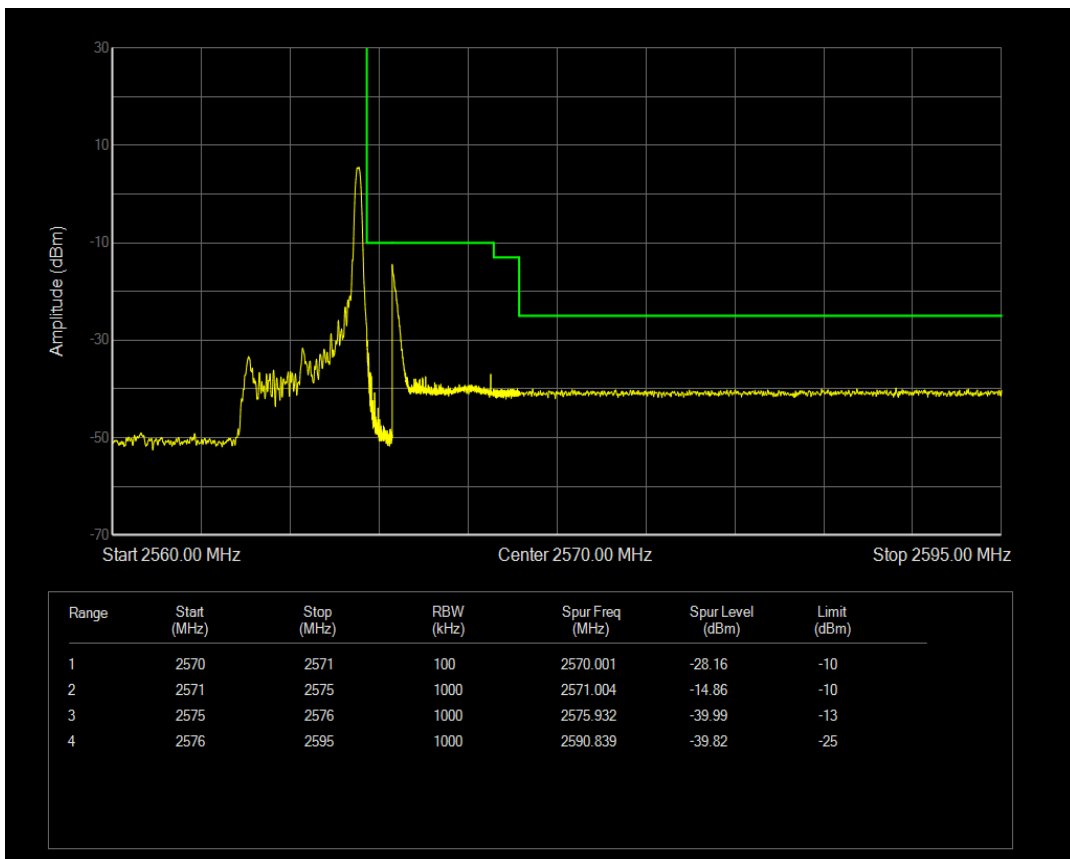

Band7 QPSK BW=5MHz Channel=21425 RB Size=1 Position=#Max

Band7 16QAM BW=5MHz Channel=21425 RB Size=1 Position=#0

Band7 QPSK BW=5MHz Channel=21425 RB Size=25 Position=#0

Band7 16QAM BW=5MHz Channel=21425 RB Size=1 Position=#Max

Band7 16QAM BW=5MHz Channel=21425 RB Size=25 Position=#0

Band7 QPSK BW=10MHz Channel=20800 RB Size=1 Position=#0

Band7 QPSK BW=10MHz Channel=20800 RB Size=1 Position=#Max

Band7 QPSK BW=10MHz Channel=20800 RB Size=50 Position=#0