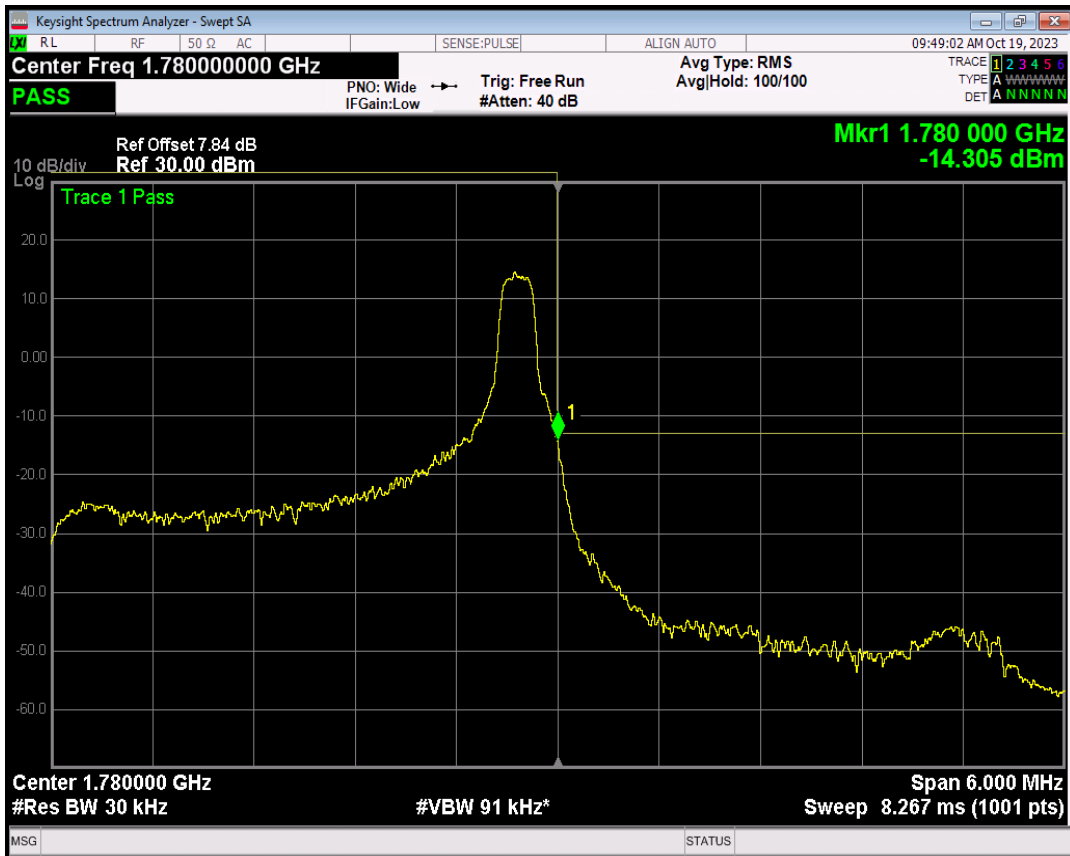

Band66 QPSK BW=5MHz Channel=132647 RB Size=25 Position=#0

Band66 QPSK BW=3MHz Channel=132657 RB Size=1 Position=#Max