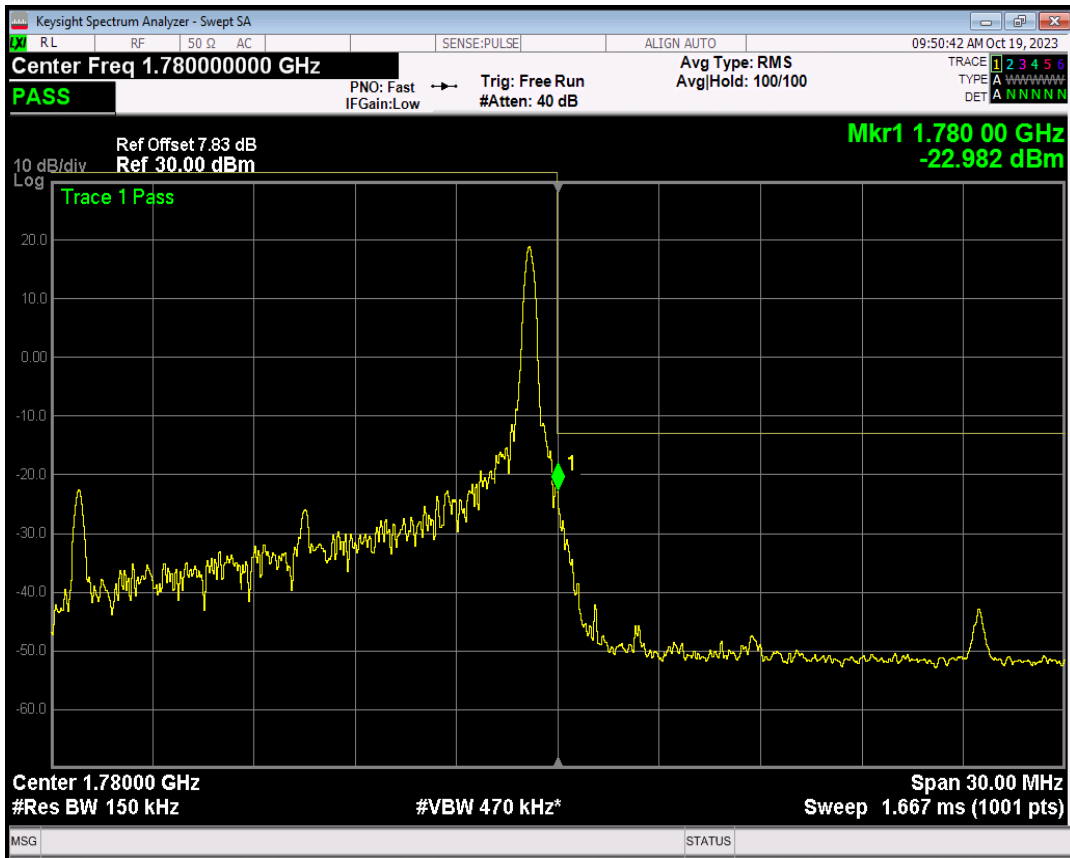

Band66 16QAM BW=3MHz Channel=131987 RB Size=1 Position=#0

Band66 16QAM BW=15MHz Channel=132597 RB Size=1 Position=#Max