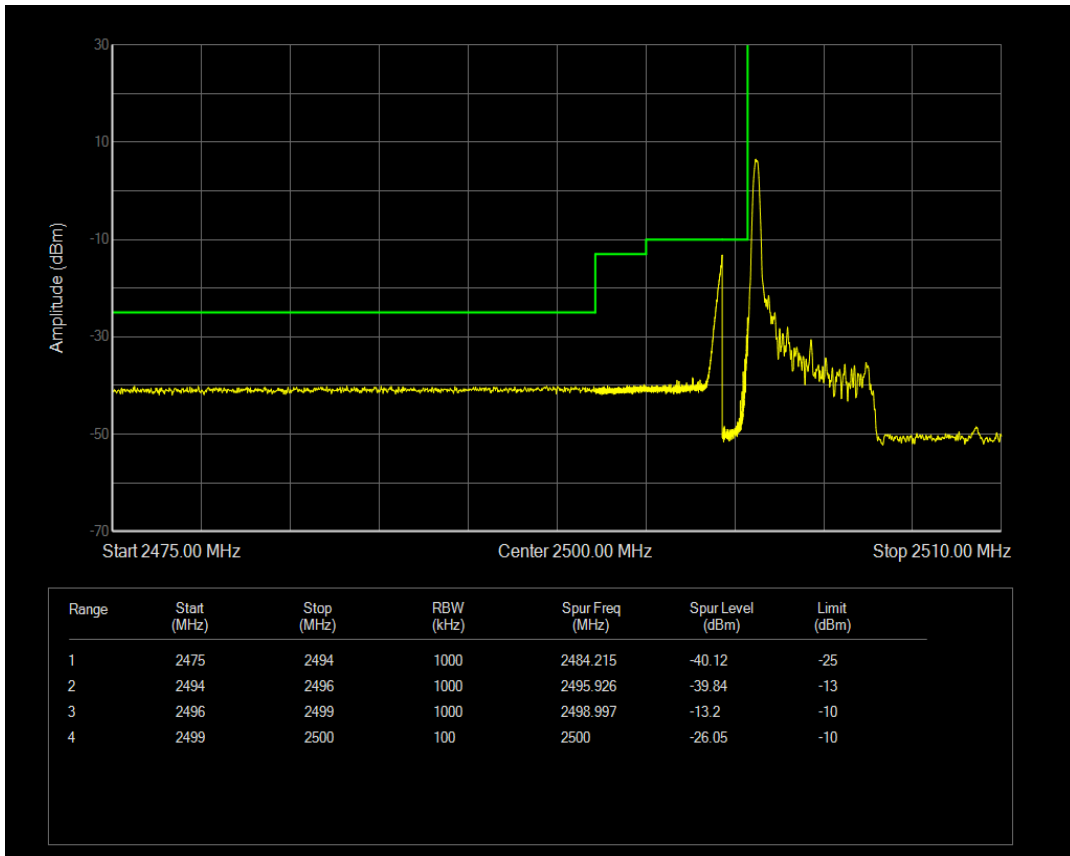

Band66 QPSK BW=5MHz Channel=132647 RB Size=1 Position=#0

Band7 QPSK BW=5MHz Channel=20775 RB Size=1 Position=#0

Band7 QPSK BW=5MHz Channel=20775 RB Size=1 Position=#Max

Band7 QPSK BW=5MHz Channel=20775 RB Size=25 Position=#0

Band7 16QAM BW=5MHz Channel=20775 RB Size=1 Position=#0

Band7 16QAM BW=5MHz Channel=20775 RB Size=1 Position=#Max

Band7 16QAM BW=5MHz Channel=20775 RB Size=25 Position=#0

Band7 QPSK BW=5MHz Channel=21425 RB Size=1 Position=#0