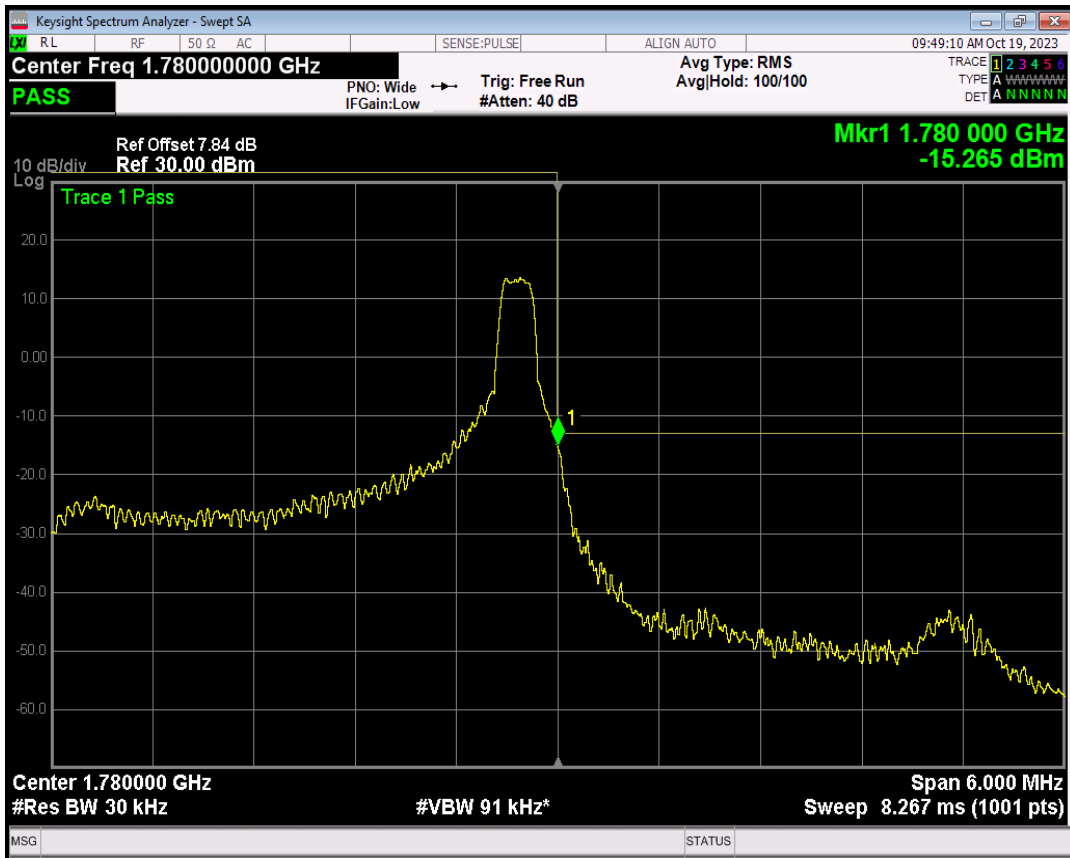

Band66 16QAM BW=3MHz Channel=132657 RB Size=15 Position=#0