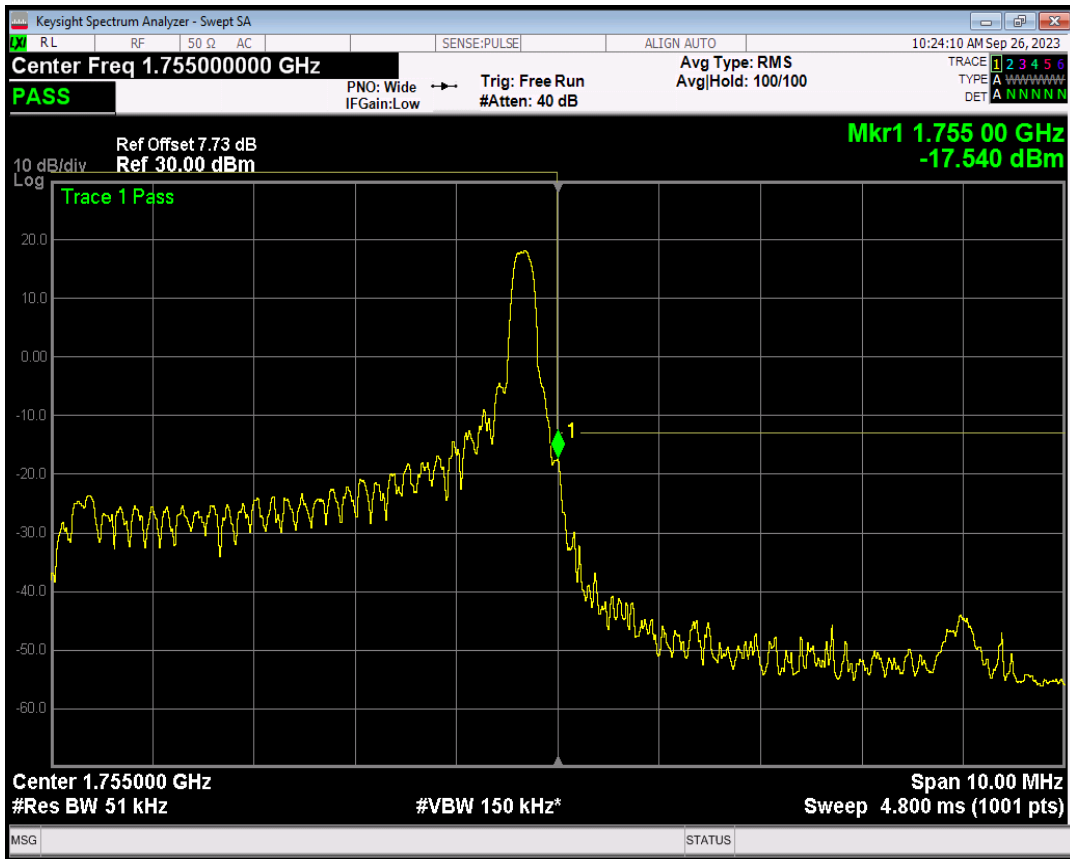

Band4 16QAM BW=5MHz Channel=20375 RB Size=25 Position=#0