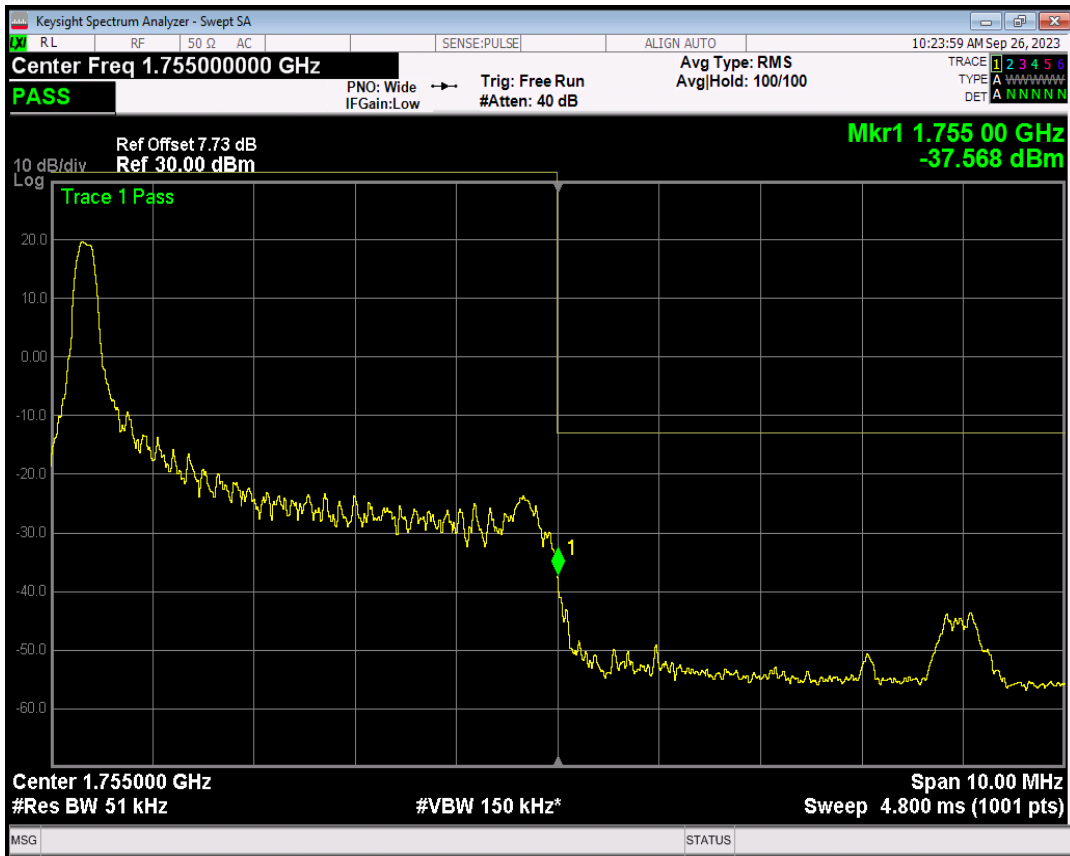

Band4 QPSK BW=5MHz Channel=20375 RB Size=1 Position=#Max