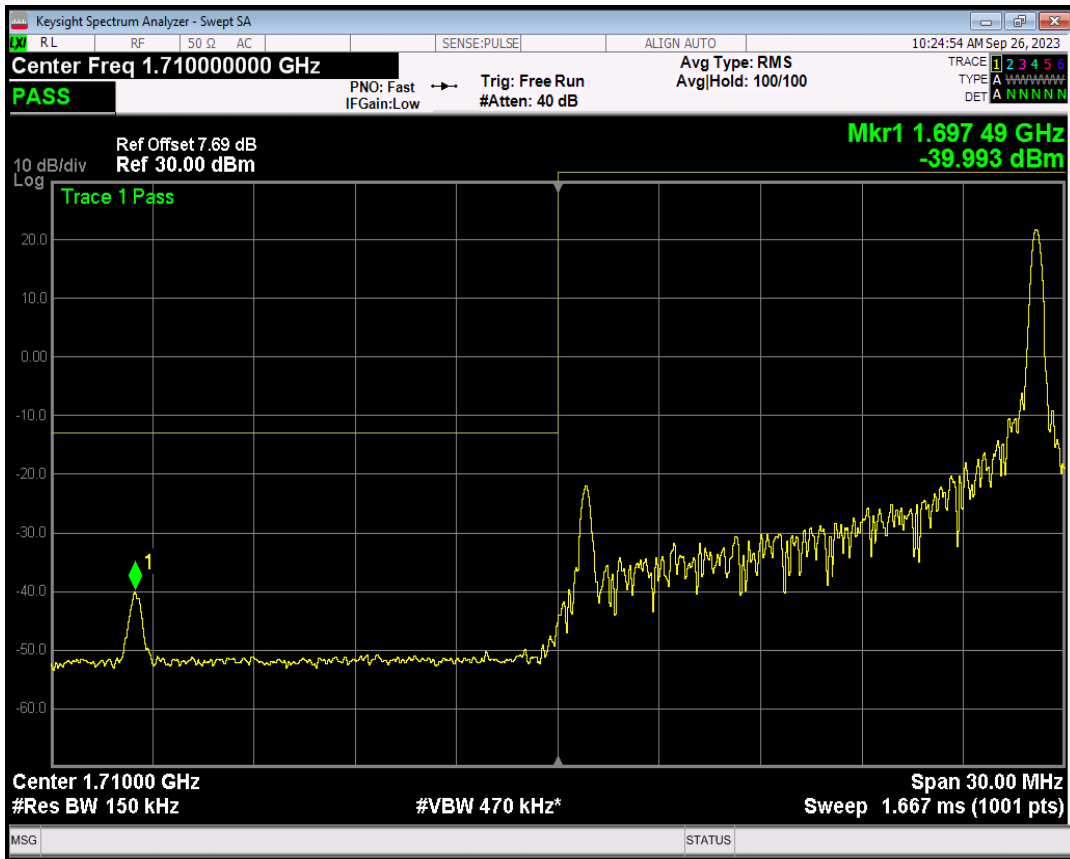

Band4 16QAM BW=15MHz Channel=20025 RB Size=75 Position=#0