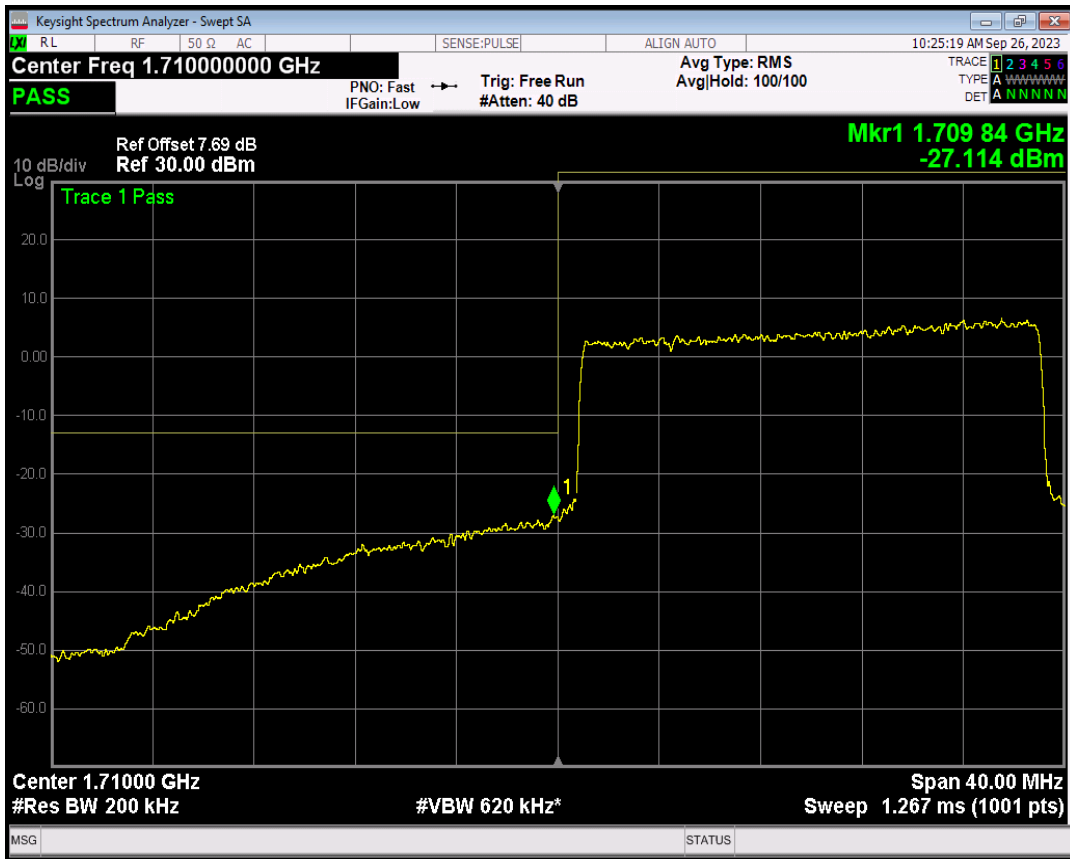

Band4 16QAM BW=20MHz Channel=20050 RB Size=1 Position=#0