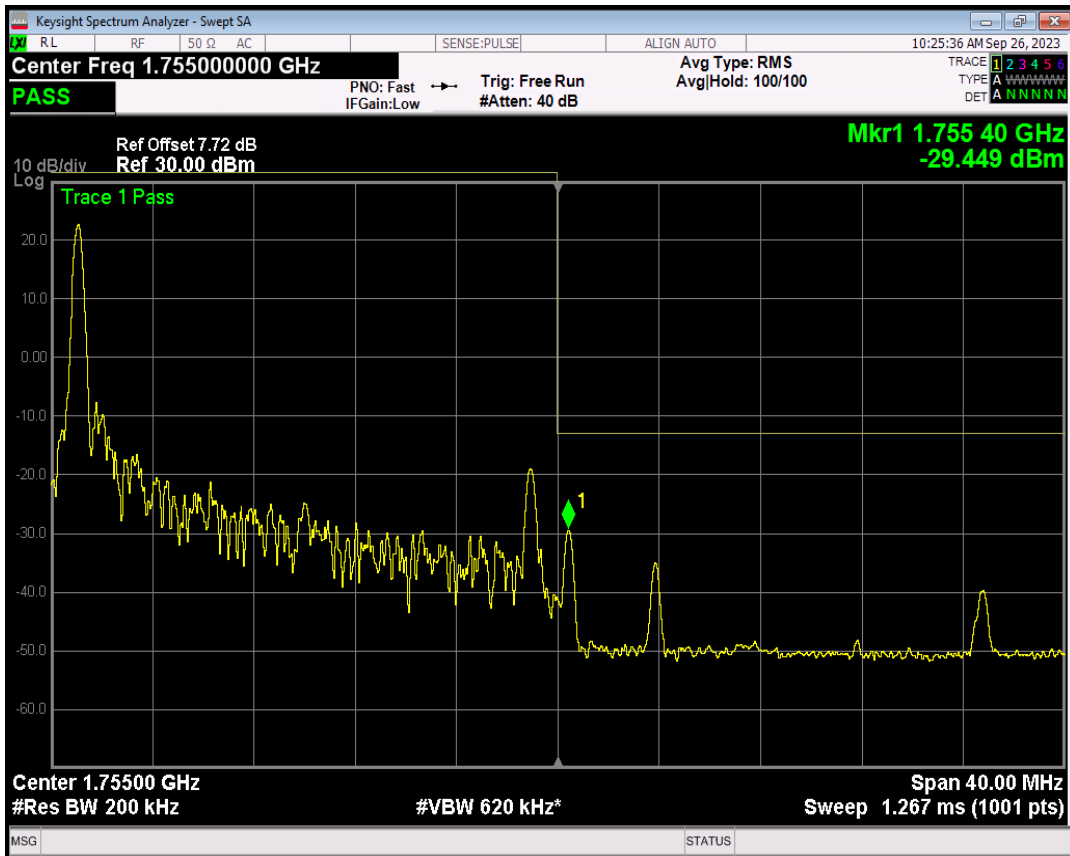

Band4 16QAM BW=20MHz Channel=20300 RB Size=1 Position=#Max