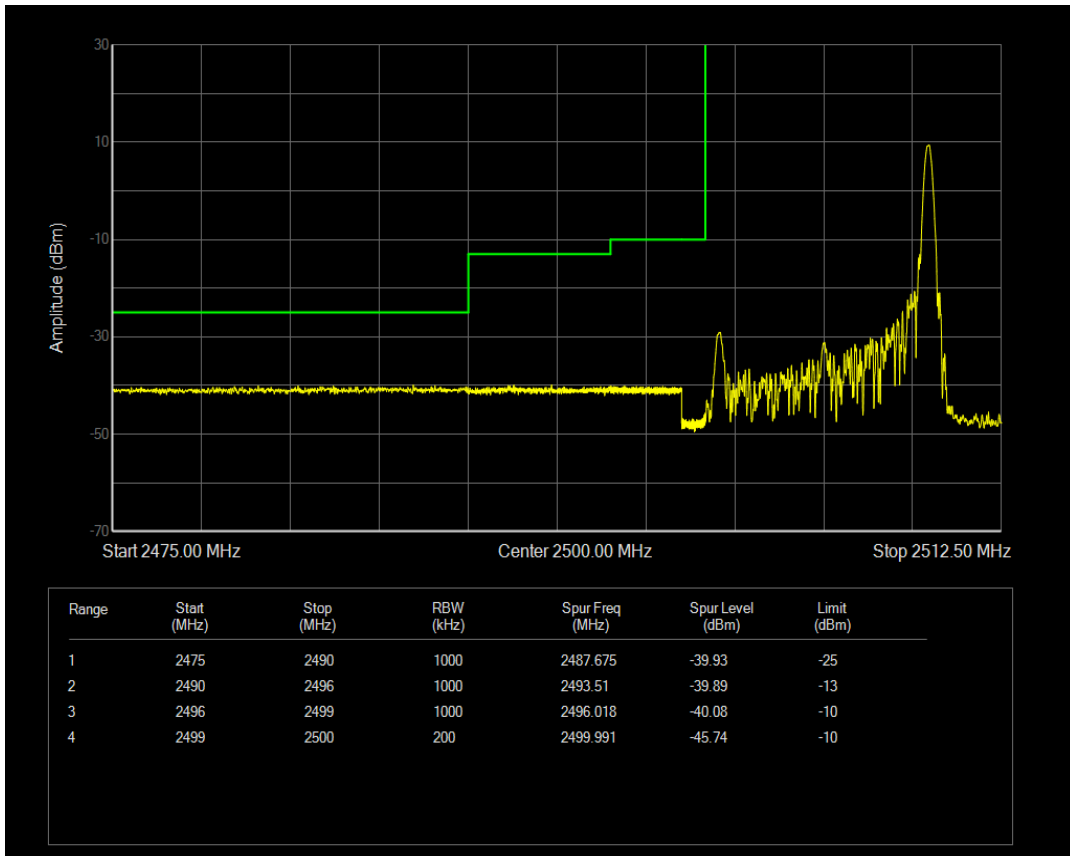

Band7 QPSK BW=5MHz Channel=21425 RB Size=1 Position=#Max

Band7 16QAM BW=5MHz Channel=21425 RB Size=1 Position=#0

Band7 QPSK BW=5MHz Channel=21425 RB Size=25 Position=#0

Band7 16QAM BW=5MHz Channel=21425 RB Size=1 Position=#Max

Band7 16QAM BW=5MHz Channel=21425 RB Size=25 Position=#0

Band7 QPSK BW=10MHz Channel=20800 RB Size=1 Position=#0

Band7 QPSK BW=10MHz Channel=20800 RB Size=1 Position=#Max

Band7 QPSK BW=10MHz Channel=20800 RB Size=50 Position=#0