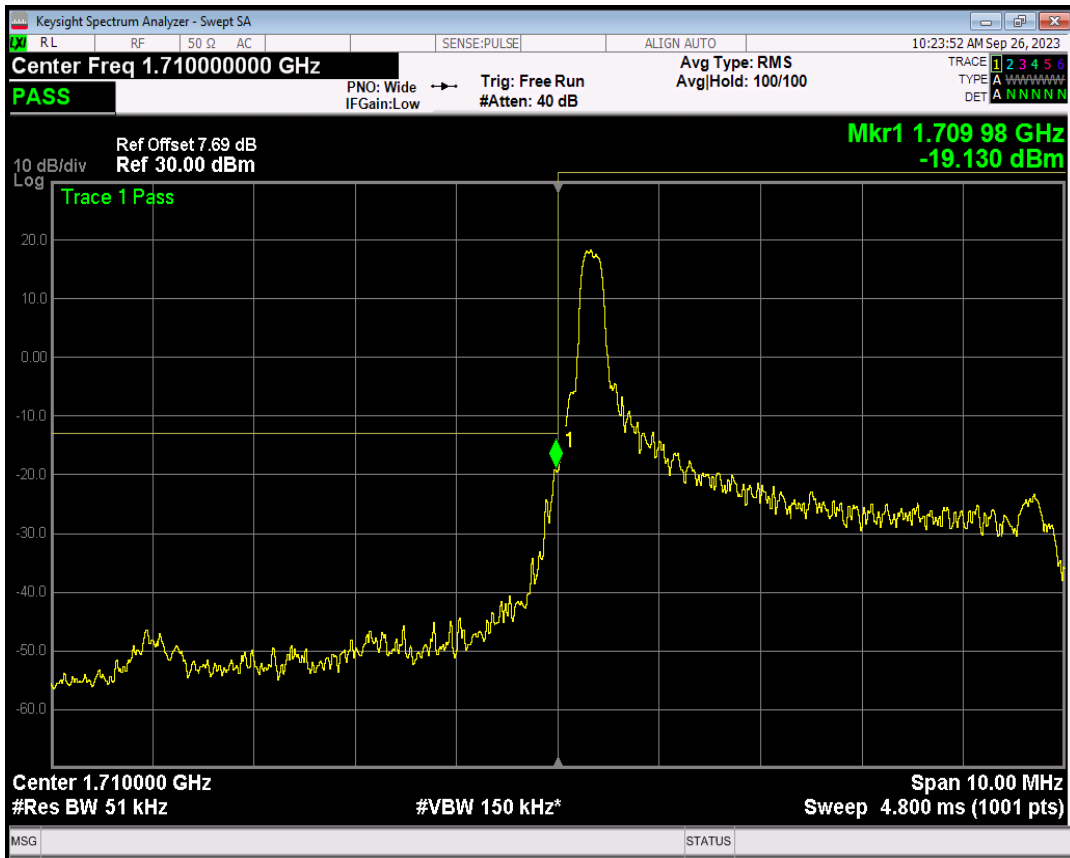

Band4 QPSK BW=5MHz Channel=19975 RB Size=1 Position=#0

Band4 QPSK BW=5MHz Channel=19975 RB Size=1 Position=#Max

Band4 QPSK BW=5MHz Channel=19975 RB Size=25 Position=#0

Band4 16QAM BW=5MHz Channel=19975 RB Size=1 Position=#0