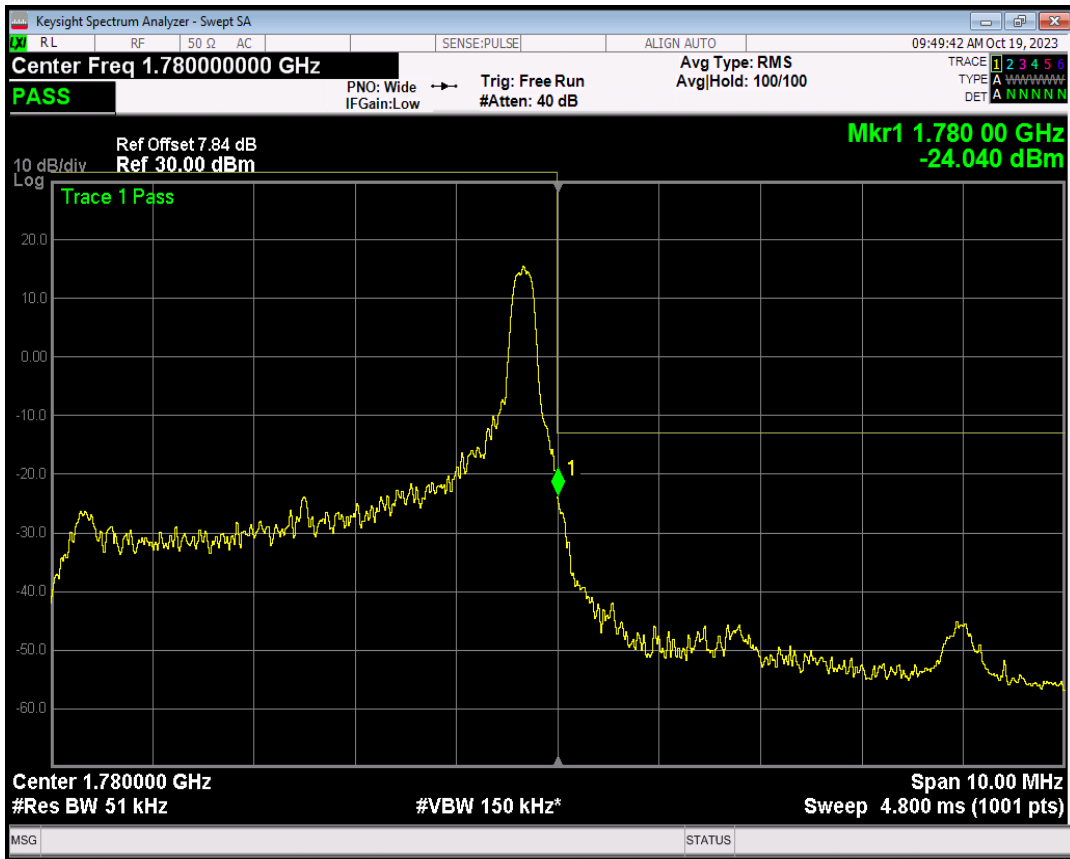

Band66 16QAM BW=5MHz Channel=132647 RB Size=25 Position=#0