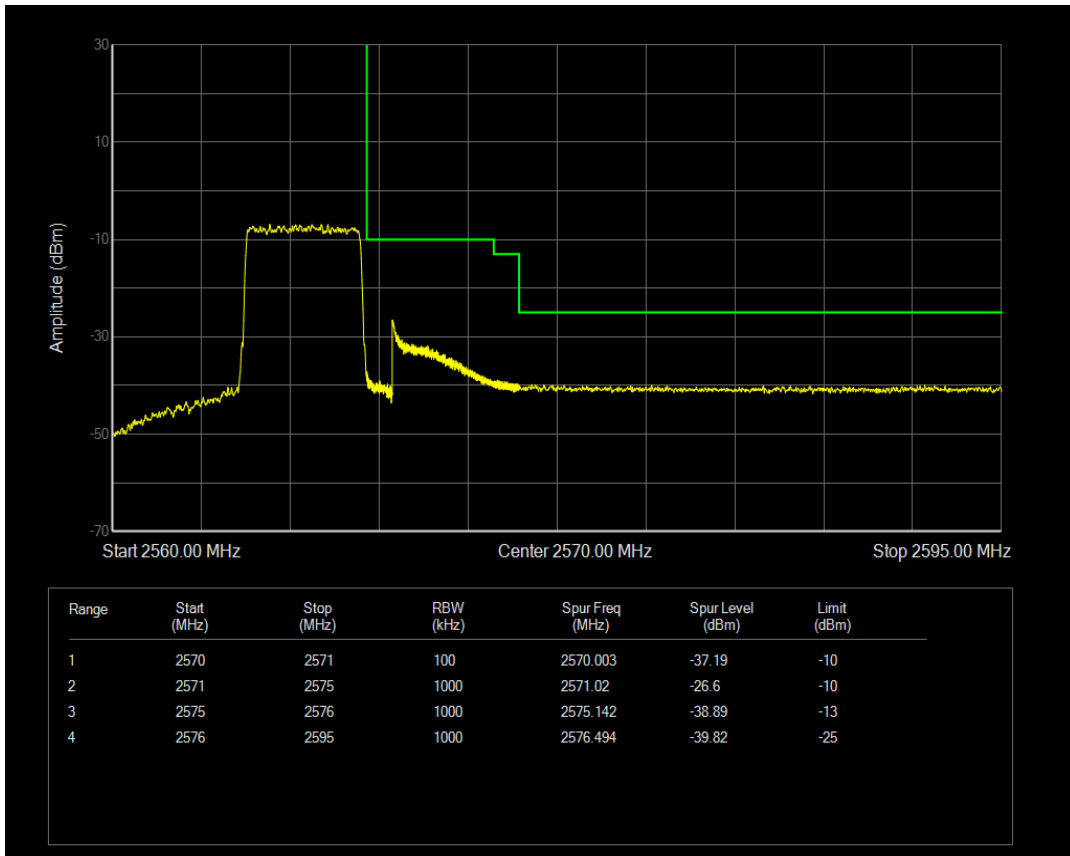

Band7 16QAM BW=5MHz Channel=20775 RB Size=1 Position=#0

Band7 16QAM BW=5MHz Channel=20775 RB Size=1 Position=#Max

Band7 16QAM BW=5MHz Channel=20775 RB Size=25 Position=#0

Band7 QPSK BW=5MHz Channel=21425 RB Size=1 Position=#0

Band7 QPSK BW=5MHz Channel=21425 RB Size=1 Position=#Max

Band7 16QAM BW=5MHz Channel=21425 RB Size=1 Position=#0

Band7 QPSK BW=5MHz Channel=21425 RB Size=25 Position=#0

Band7 16QAM BW=5MHz Channel=21425 RB Size=1 Position=#Max