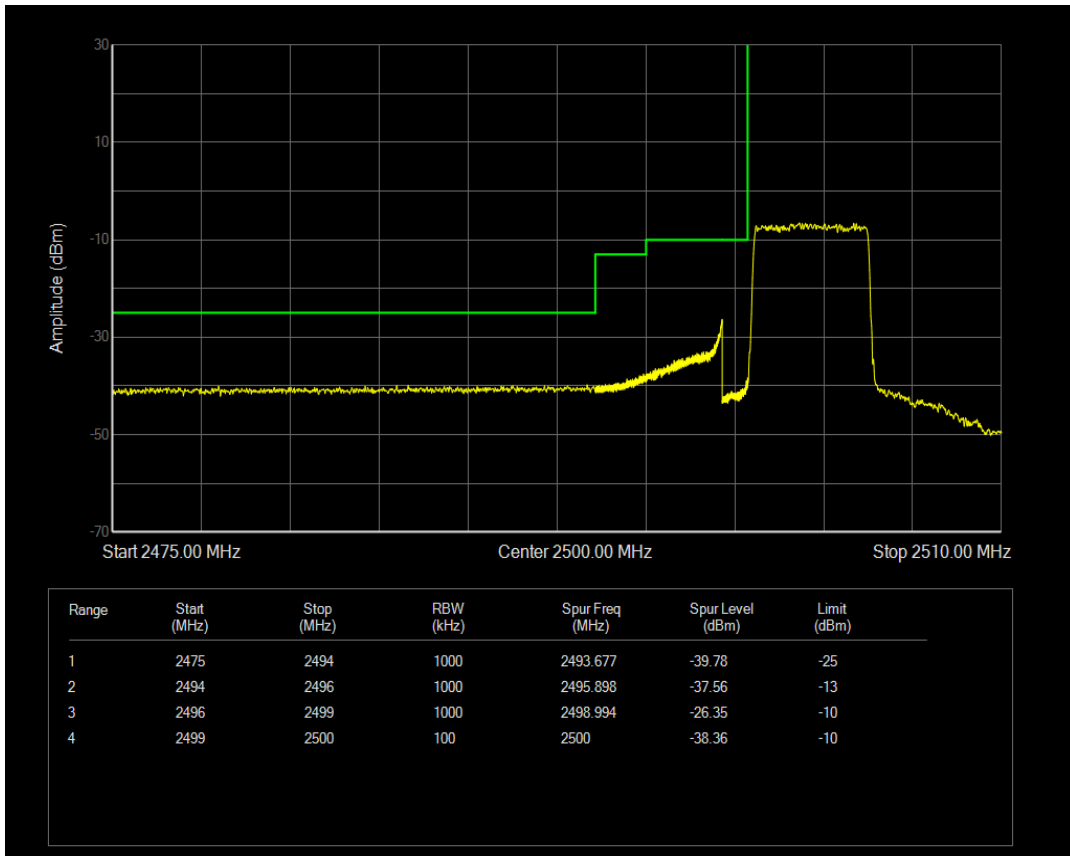

Band66 QPSK BW=5MHz Channel=132647 RB Size=1 Position=#0

Band7 QPSK BW=5MHz Channel=20775 RB Size=1 Position=#0

Band7 QPSK BW=5MHz Channel=20775 RB Size=1 Position=#Max

Band7 QPSK BW=5MHz Channel=20775 RB Size=25 Position=#0

Band7 16QAM BW=5MHz Channel=20775 RB Size=1 Position=#0

Band7 16QAM BW=5MHz Channel=20775 RB Size=1 Position=#Max

Band7 16QAM BW=5MHz Channel=20775 RB Size=25 Position=#0

Band7 QPSK BW=5MHz Channel=21425 RB Size=1 Position=#0