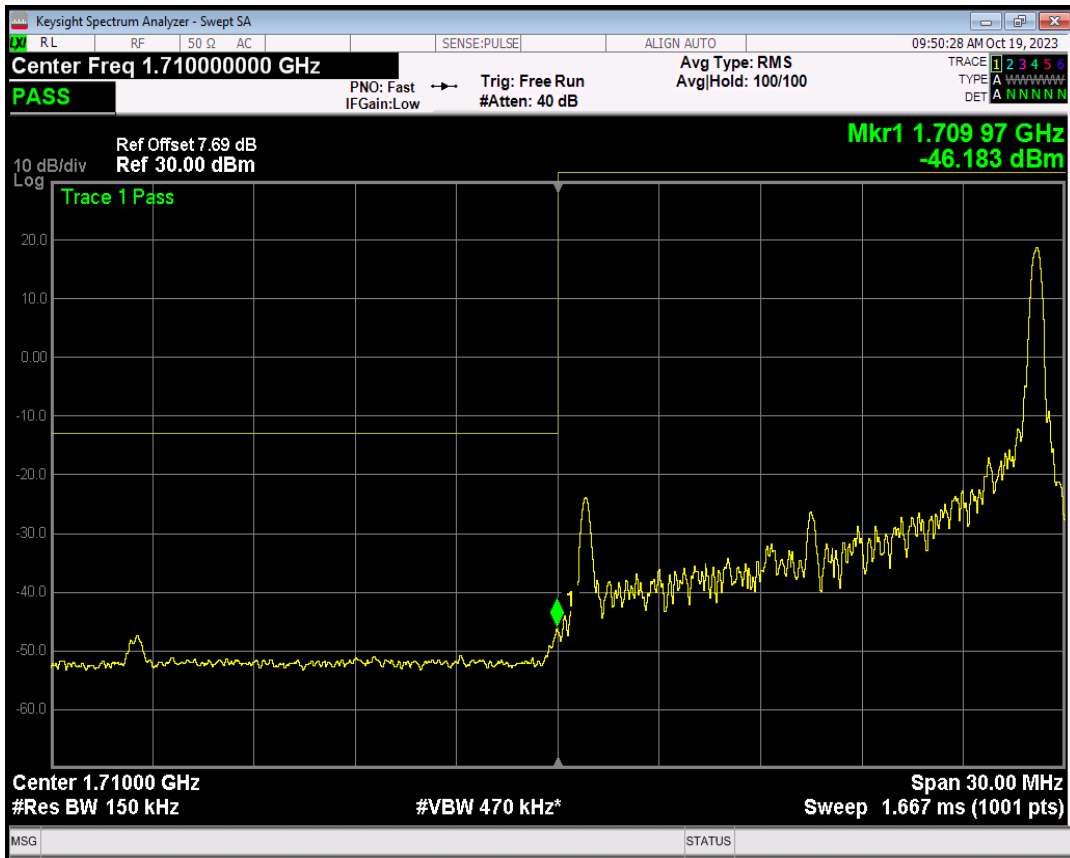

Band66 16QAM BW=1.4MHz Channel=132665 RB Size=1 Position=#0

Band66 16QAM BW=10MHz Channel=132622 RB Size=50 Position=#0

Band66 16QAM BW=15MHz Channel=132047 RB Size=1 Position=#0

Band66 16QAM BW=15MHz Channel=132047 RB Size=1 Position=#Max