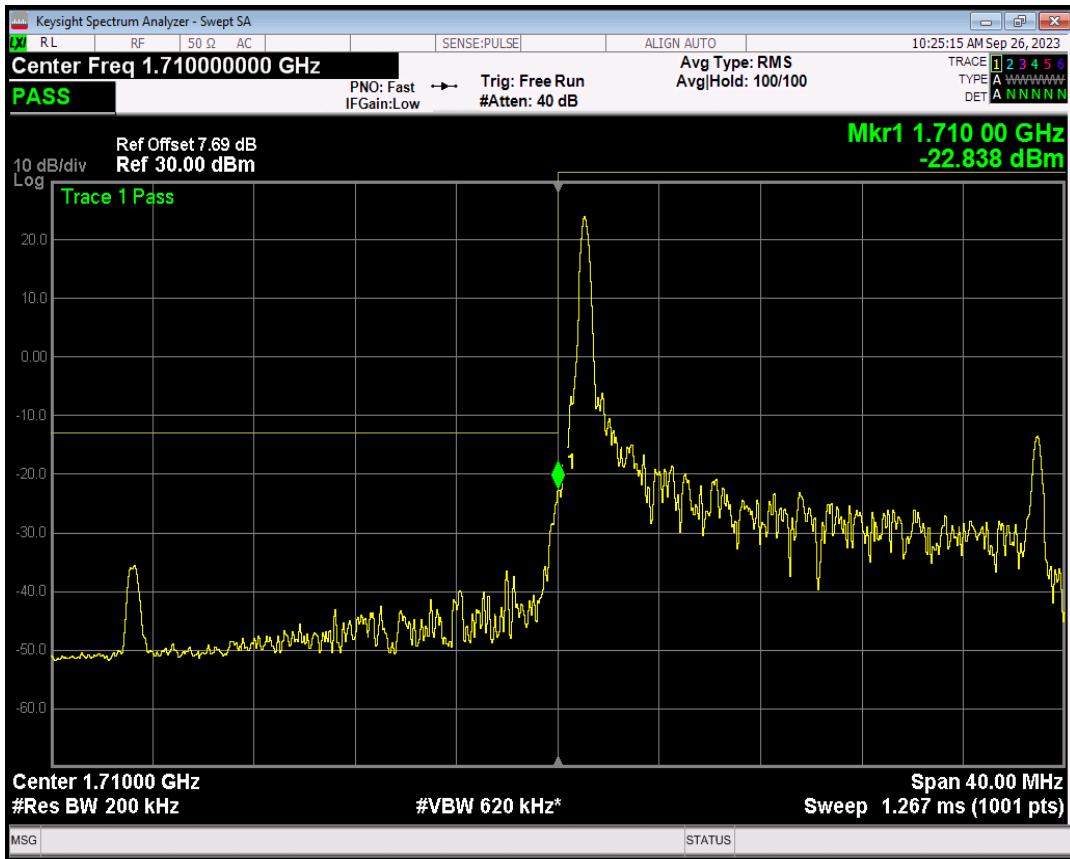

Band4 QPSK BW=20MHz Channel=20050 RB Size=1 Position=#Max