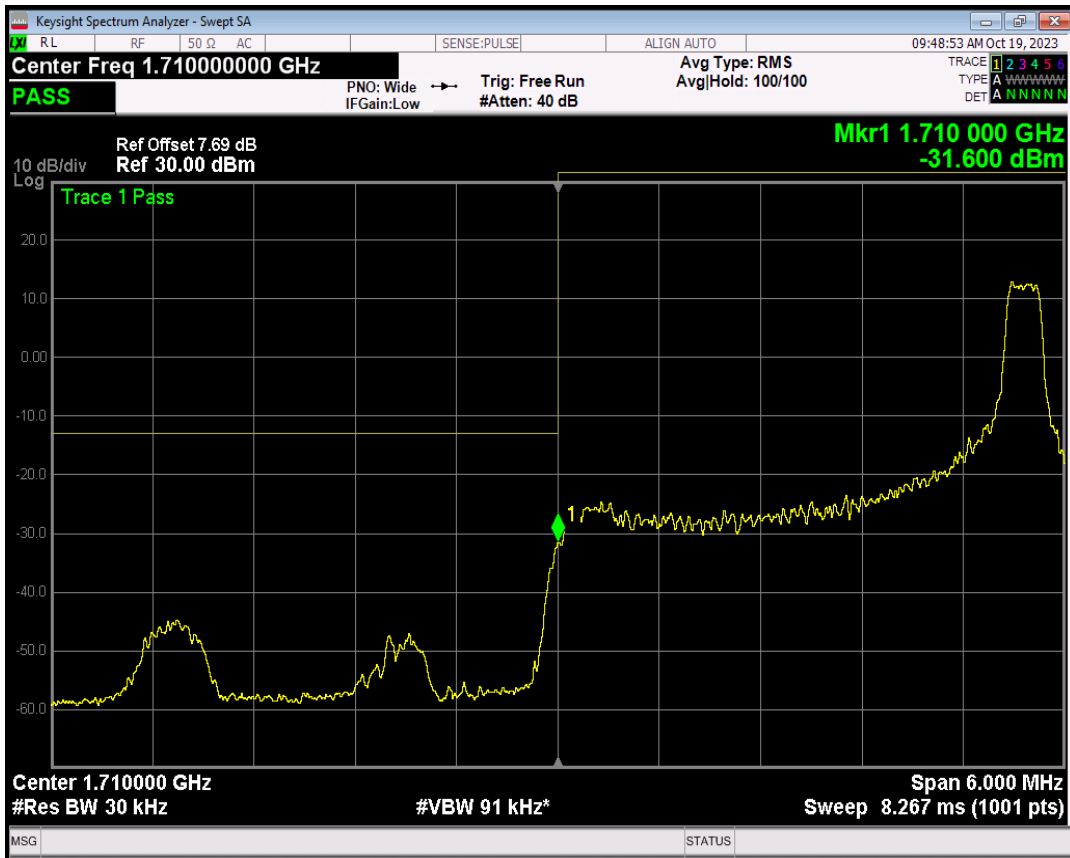

Band66 16QAM BW=15MHz Channel=132597 RB Size=1 Position=#0

Band66 16QAM BW=15MHz Channel=132597 RB Size=1 Position=#Max

Band66 16QAM BW=3MHz Channel=131987 RB Size=1 Position=#0

Band66 16QAM BW=3MHz Channel=131987 RB Size=1 Position=#Max