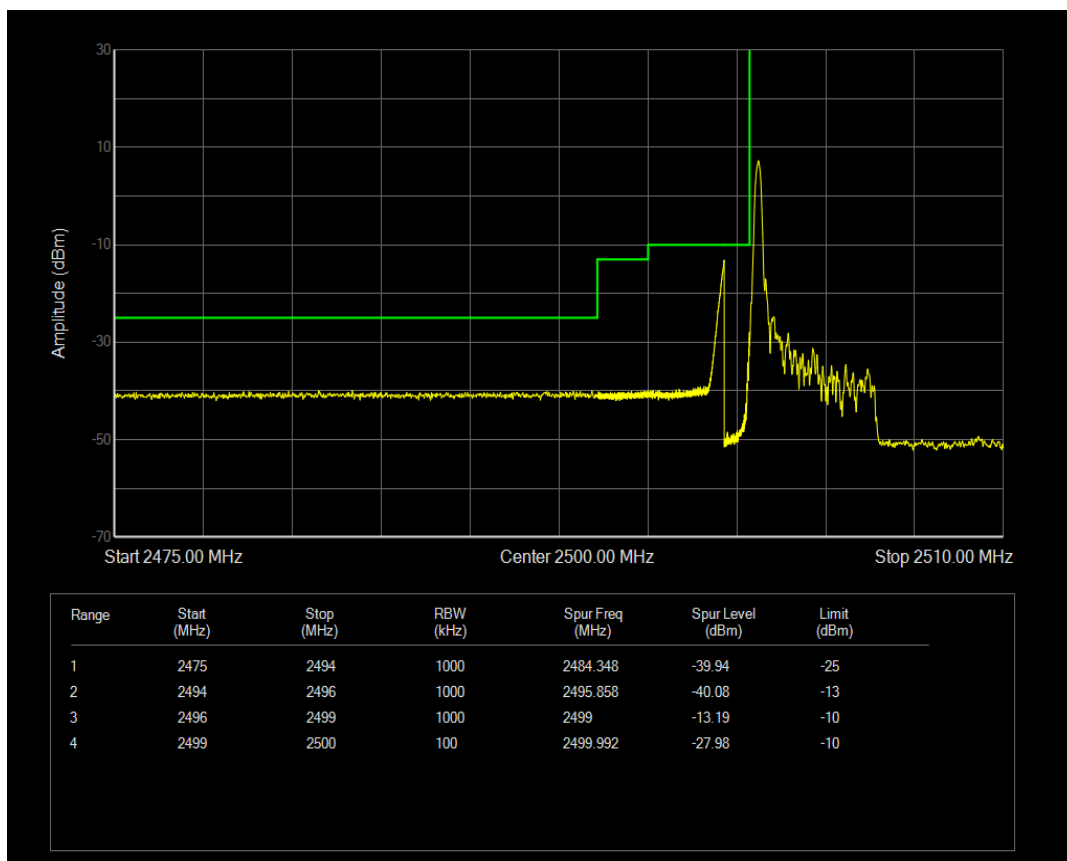

Band7 QPSK BW=5MHz Channel=20775 RB Size=1 Position=#Max