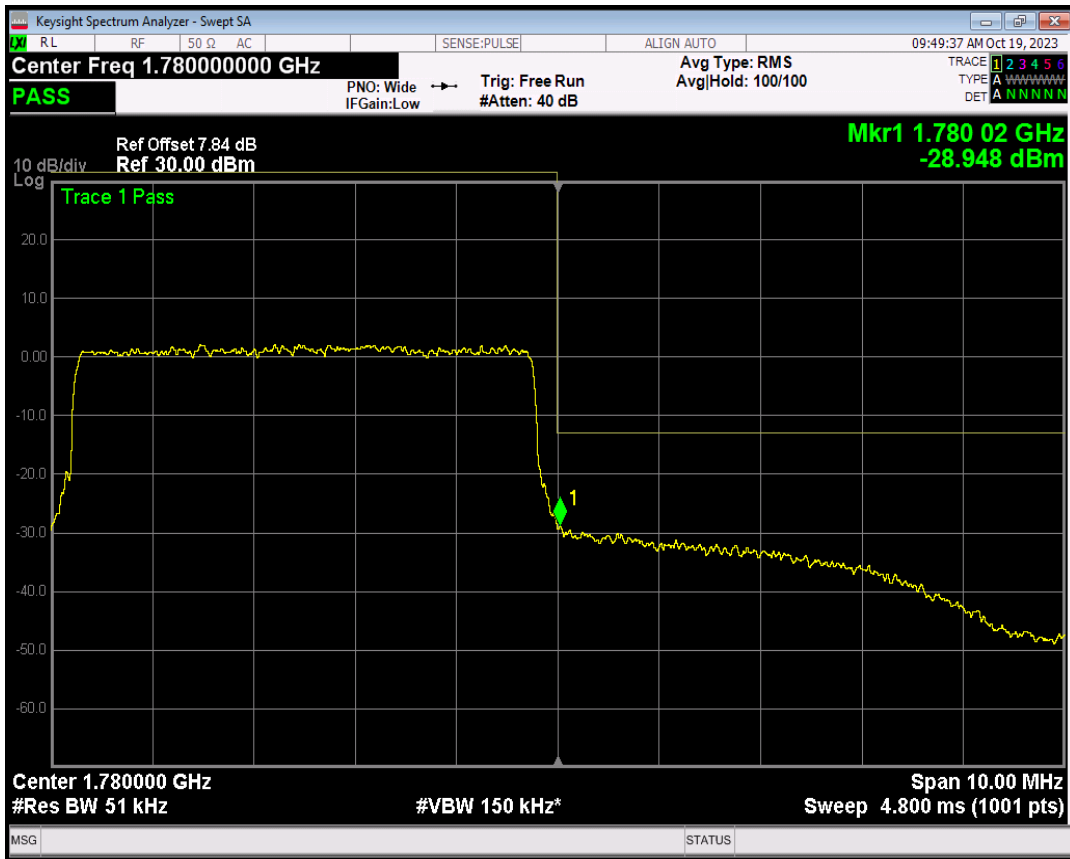

Band66 QPSK BW=5MHz Channel=132647 RB Size=1 Position=#Max