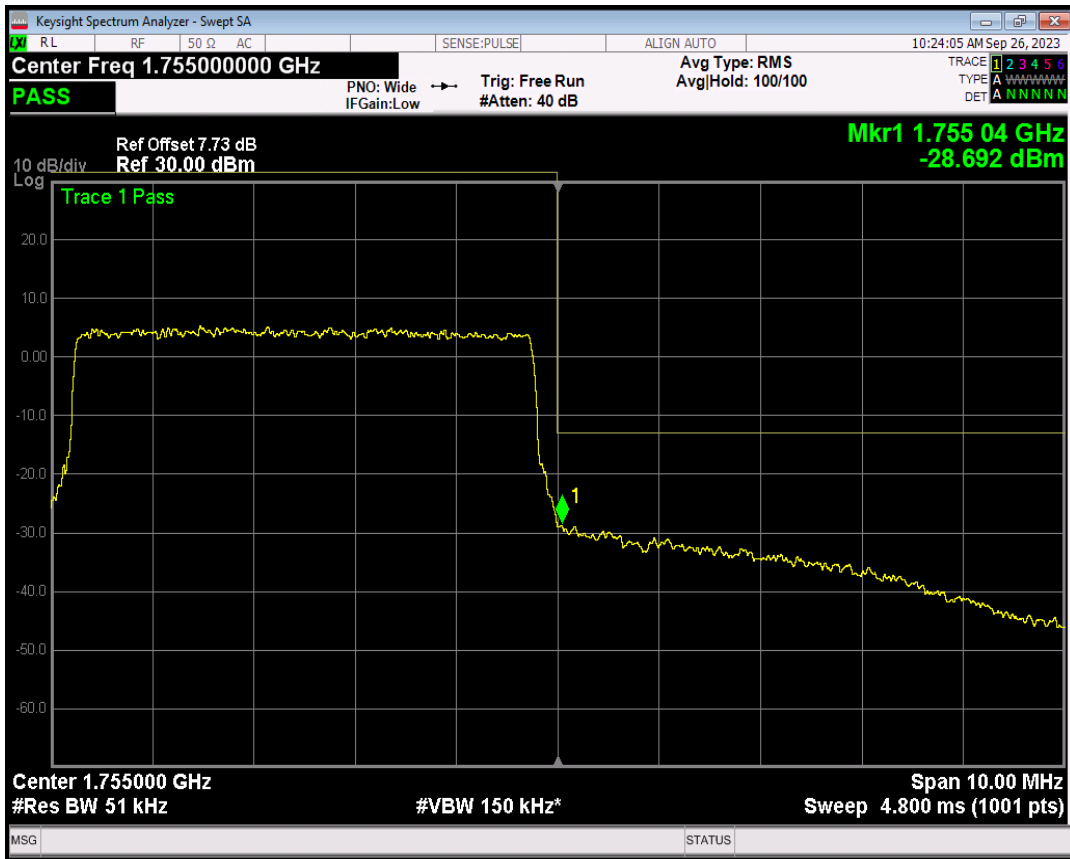

Band4 16QAM BW=5MHz Channel=20375 RB Size=1 Position=#0