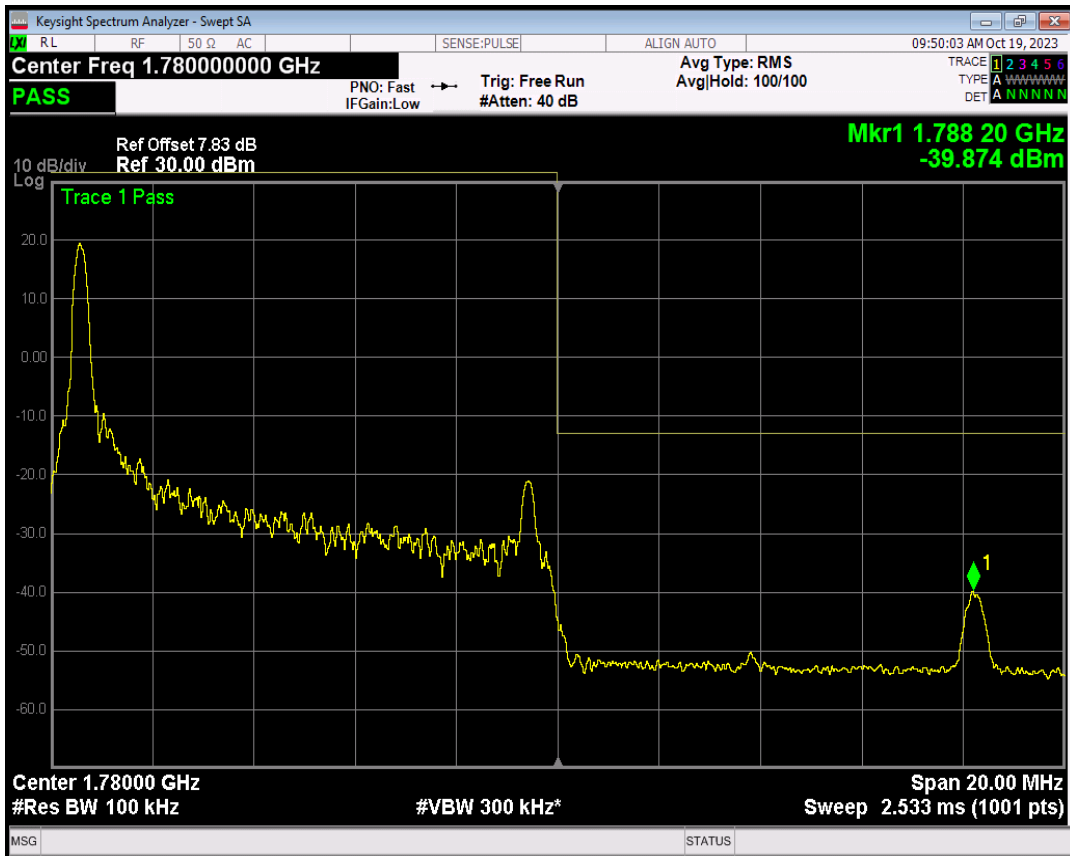

Band66 QPSK BW=10MHz Channel=132622 RB Size=1 Position=#0