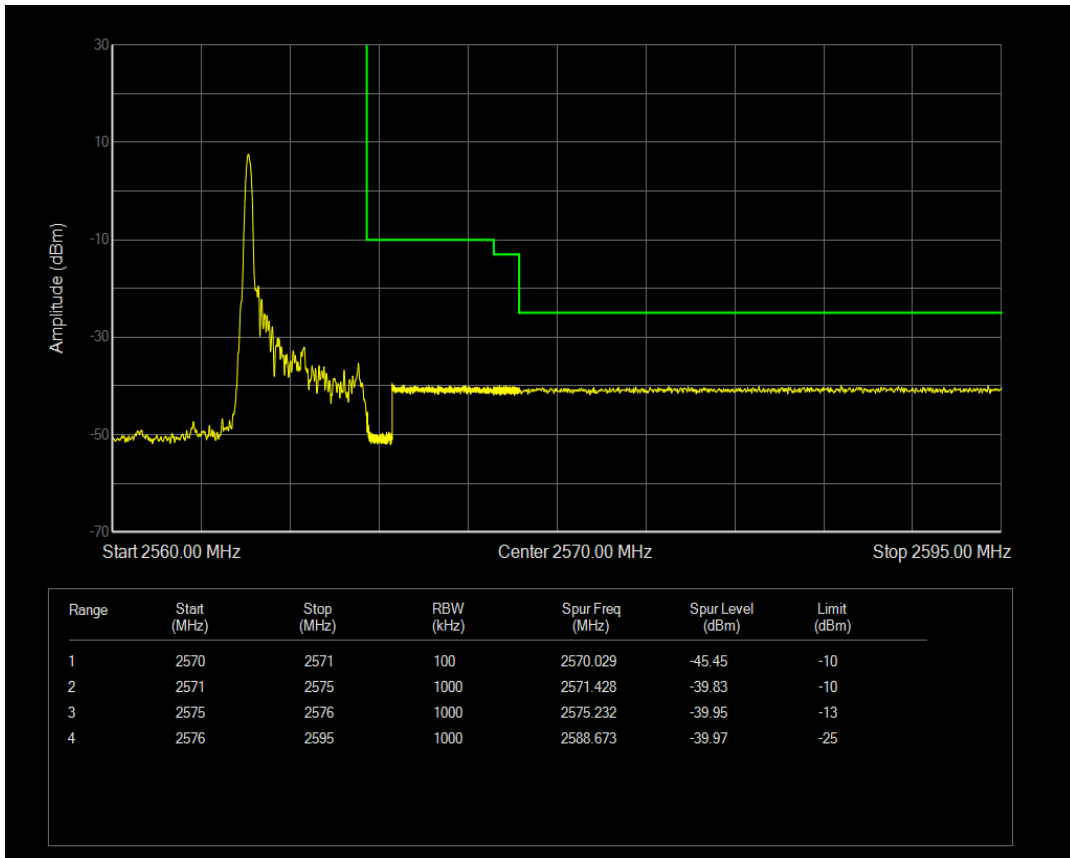

Band7 16QAM BW=5MHz Channel=20775 RB Size=1 Position=#0

Band7 16QAM BW=5MHz Channel=20775 RB Size=1 Position=#Max

Band7 16QAM BW=5MHz Channel=20775 RB Size=25 Position=#0

Band7 QPSK BW=5MHz Channel=21425 RB Size=1 Position=#0

Band7 QPSK BW=5MHz Channel=21425 RB Size=1 Position=#Max

Band7 16QAM BW=5MHz Channel=21425 RB Size=1 Position=#0

Band7 QPSK BW=5MHz Channel=21425 RB Size=25 Position=#0

Band7 16QAM BW=5MHz Channel=21425 RB Size=1 Position=#Max