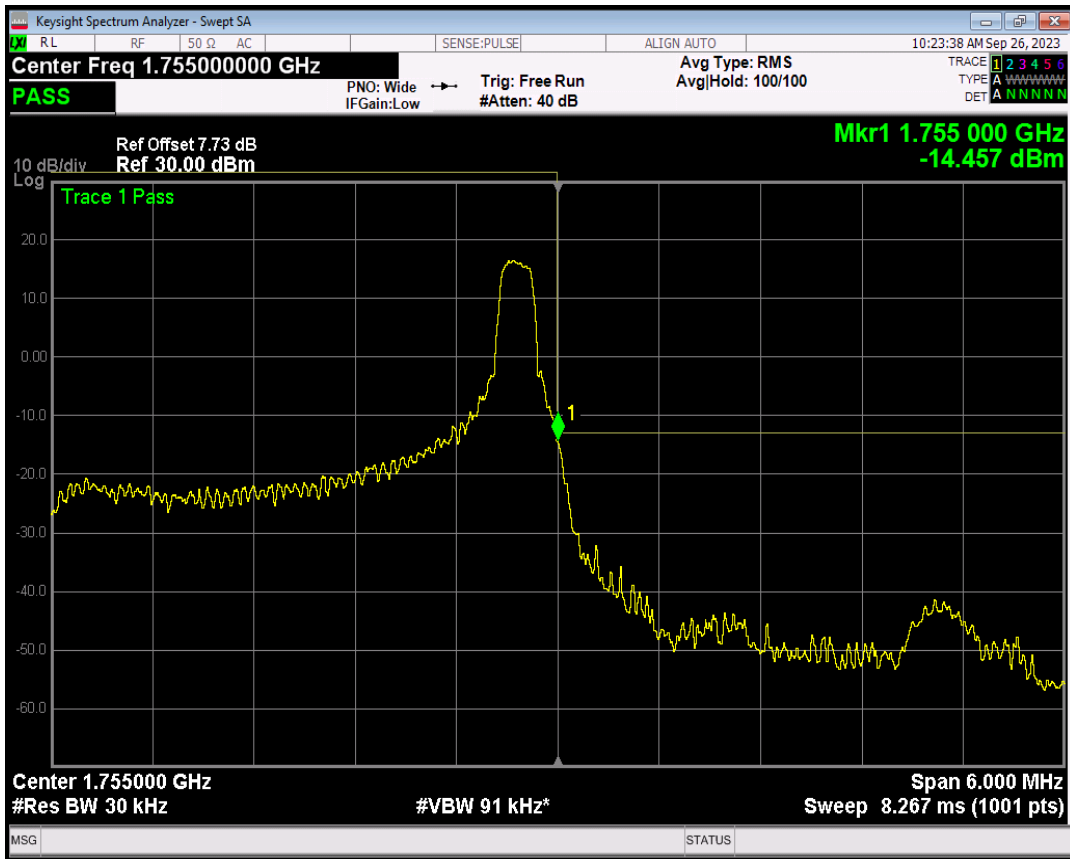

Band4 16QAM BW=3MHz Channel=20385 RB Size=1 Position=#Max