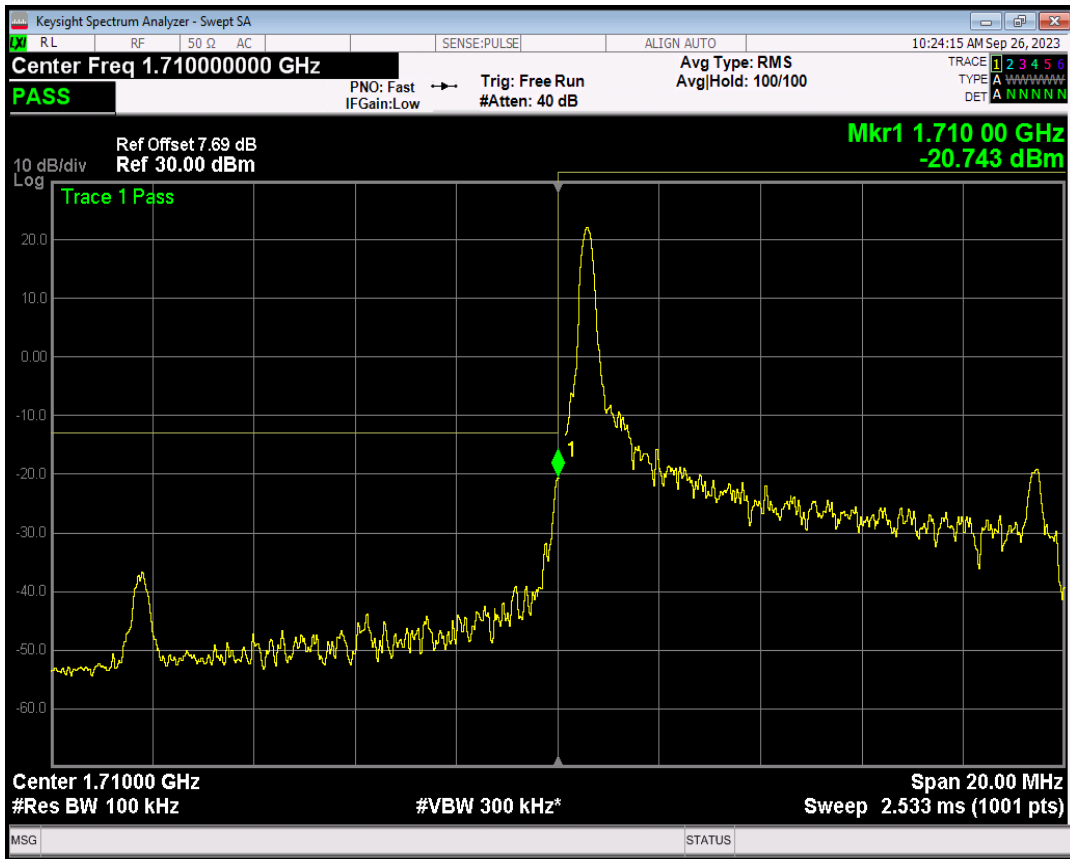

Band4 QPSK BW=10MHz Channel=20000 RB Size=1 Position=#Max