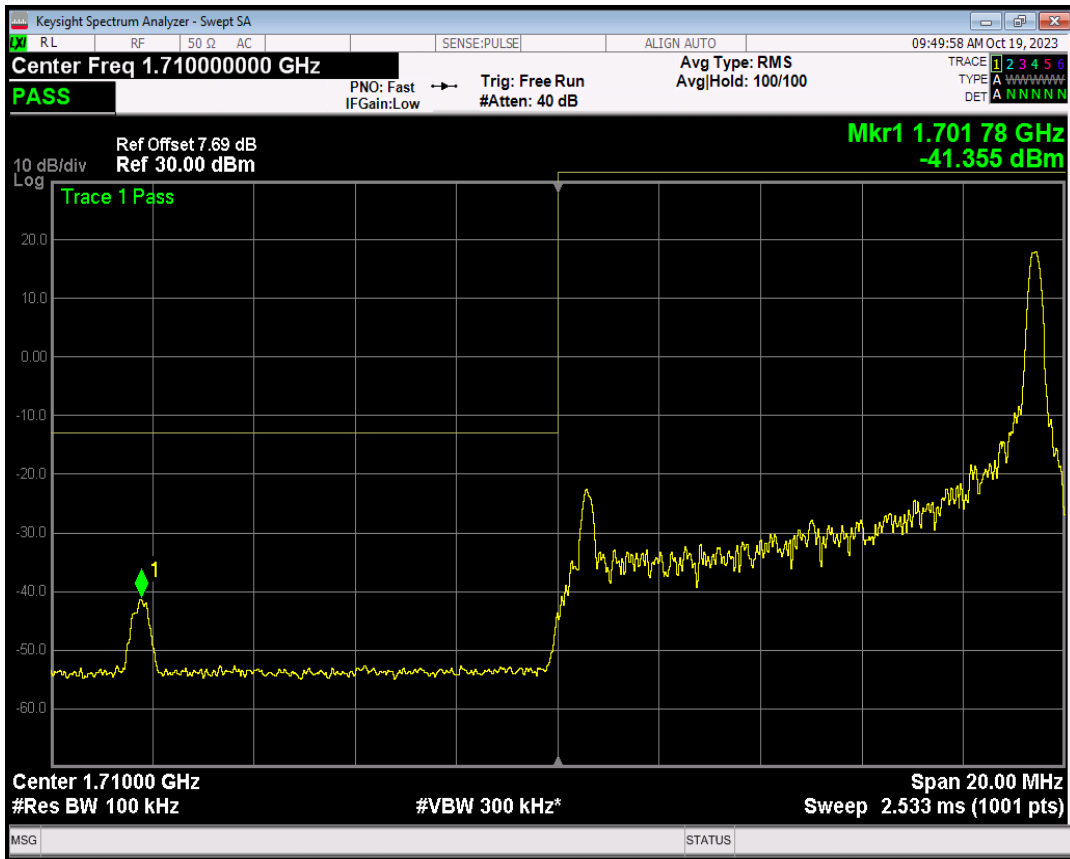

Band66 16QAM BW=1.4MHz Channel=132665 RB Size=1 Position=#Max