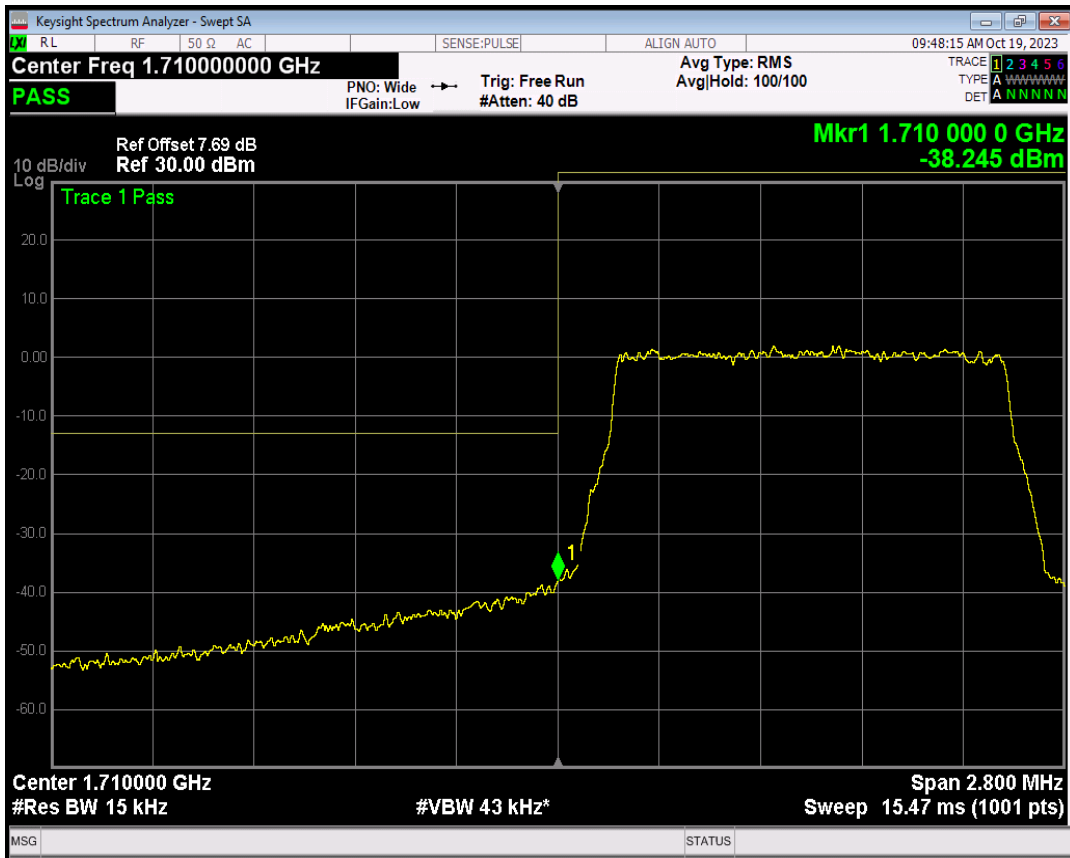

Band66 16QAM BW=10MHz Channel=132022 RB Size=1 Position=#Max

Band66 16QAM BW=1.4MHz Channel=132665 RB Size=1 Position=#Max

Band66 16QAM BW=1.4MHz Channel=131979 RB Size=1 Position=#Max

Band66 16QAM BW=1.4MHz Channel=131979 RB Size=6 Position=#0