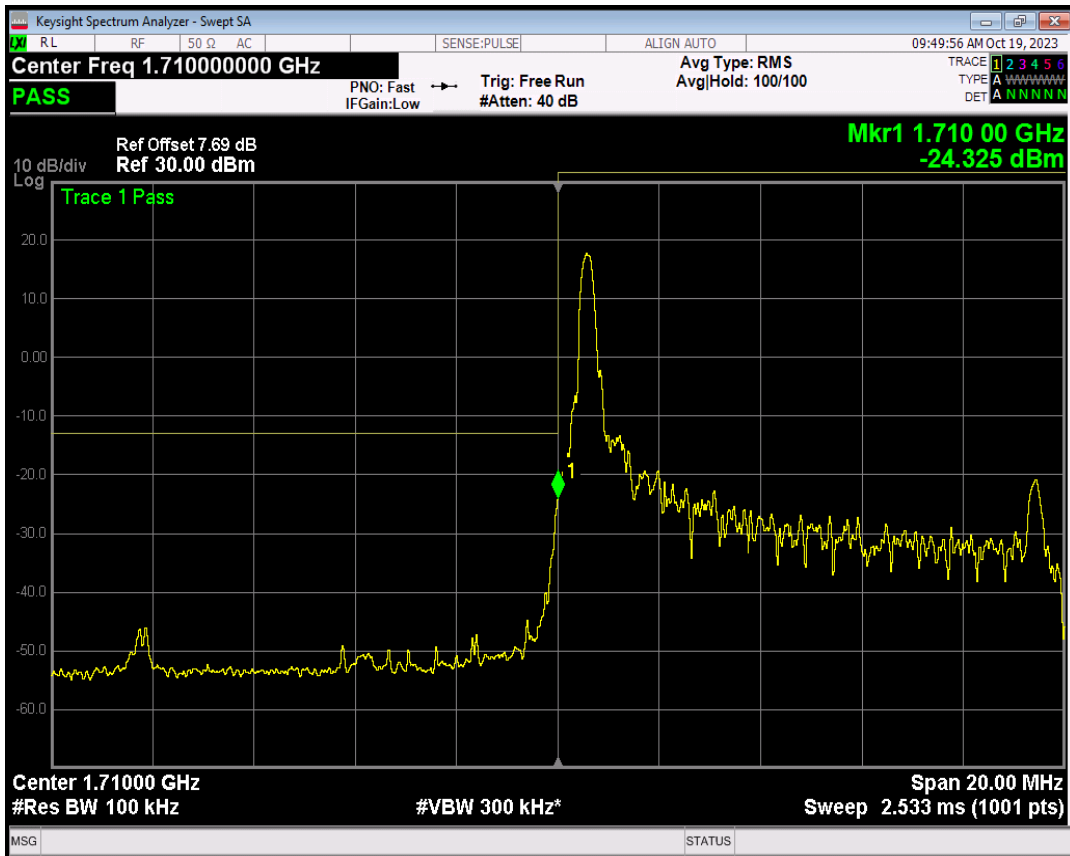

Band5 16QAM BW=5MHz Channel=20425 RB Size=1 Position=#0

Band66 16QAM BW=1.4MHz Channel=131979 RB Size=1 Position=#0

Band66 16QAM BW=1.4MHz Channel=132665 RB Size=6 Position=#0

Band66 16QAM BW=10MHz Channel=132022 RB Size=1 Position=#0