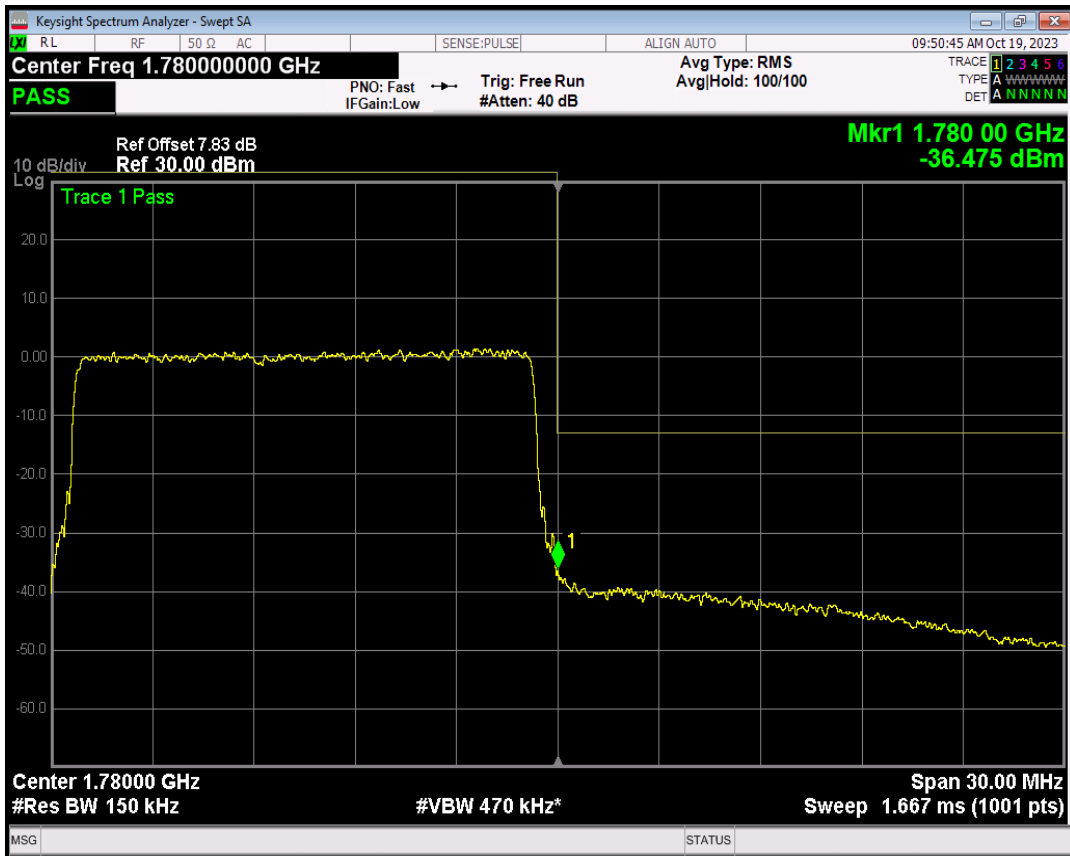

Band66 16QAM BW=15MHz Channel=132047 RB Size=75 Position=#0