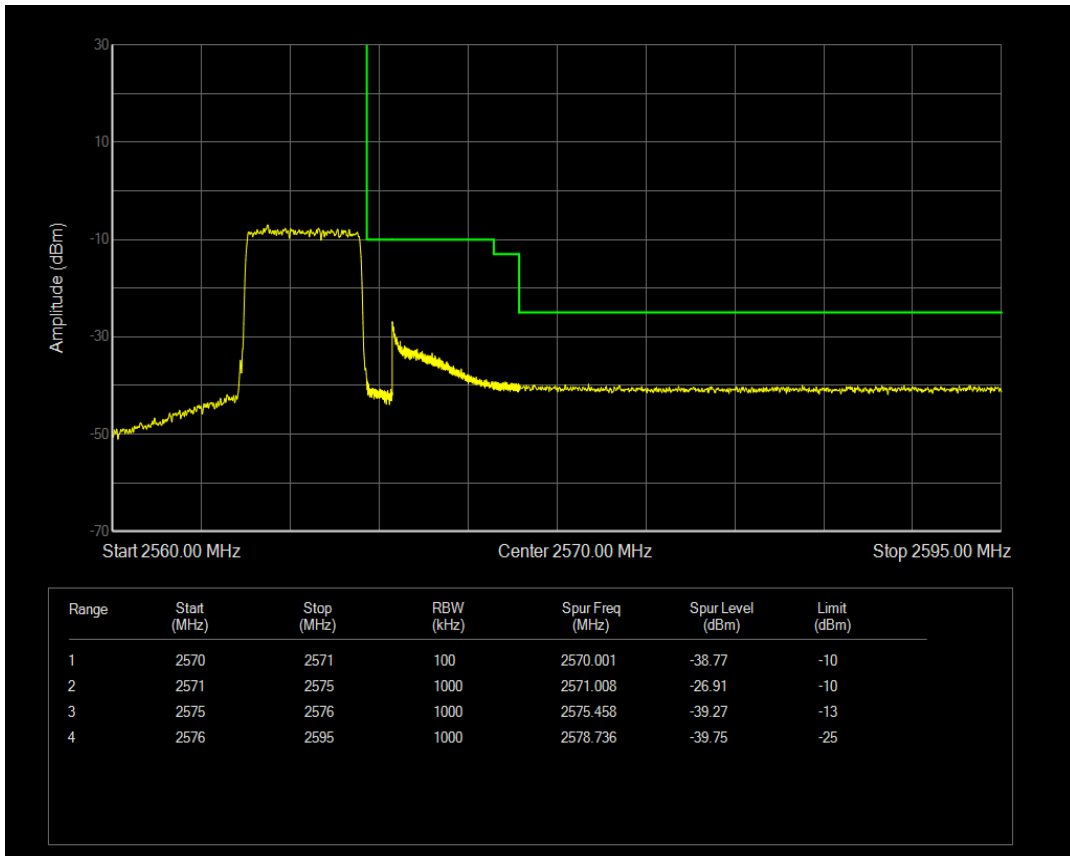

Band7 16QAM BW=5MHz Channel=20775 RB Size=1 Position=#0

Band7 16QAM BW=5MHz Channel=20775 RB Size=1 Position=#Max

Band7 16QAM BW=5MHz Channel=20775 RB Size=25 Position=#0

Band7 QPSK BW=5MHz Channel=21425 RB Size=1 Position=#0

Band7 QPSK BW=5MHz Channel=21425 RB Size=1 Position=#Max

Band7 16QAM BW=5MHz Channel=21425 RB Size=1 Position=#0

Band7 QPSK BW=5MHz Channel=21425 RB Size=25 Position=#0

Band7 16QAM BW=5MHz Channel=21425 RB Size=1 Position=#Max

Band7 16QAM BW=5MHz Channel=21425 RB Size=25 Position=#0

Band7 QPSK BW=10MHz Channel=20800 RB Size=1 Position=#0

Band7 QPSK BW=10MHz Channel=20800 RB Size=1 Position=#Max

Band7 QPSK BW=10MHz Channel=20800 RB Size=50 Position=#0