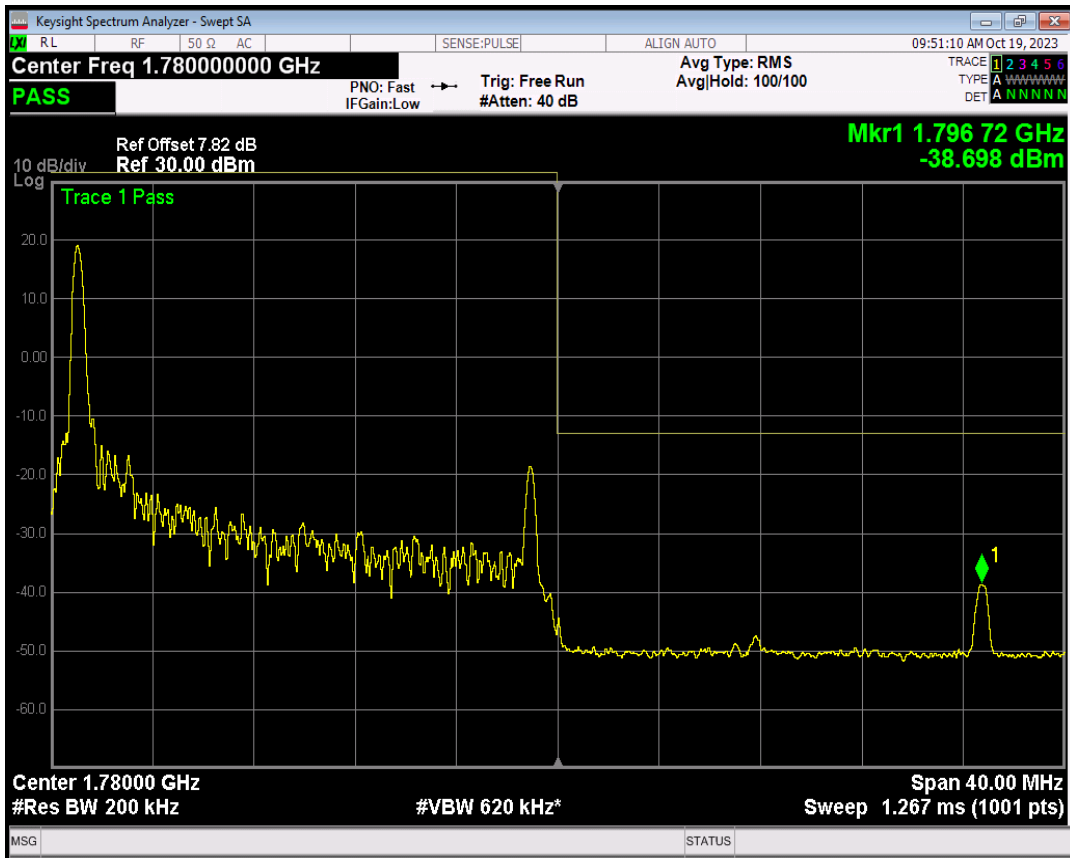

Band66 16QAM BW=20MHz Channel=132572 RB Size=1 Position=#Max