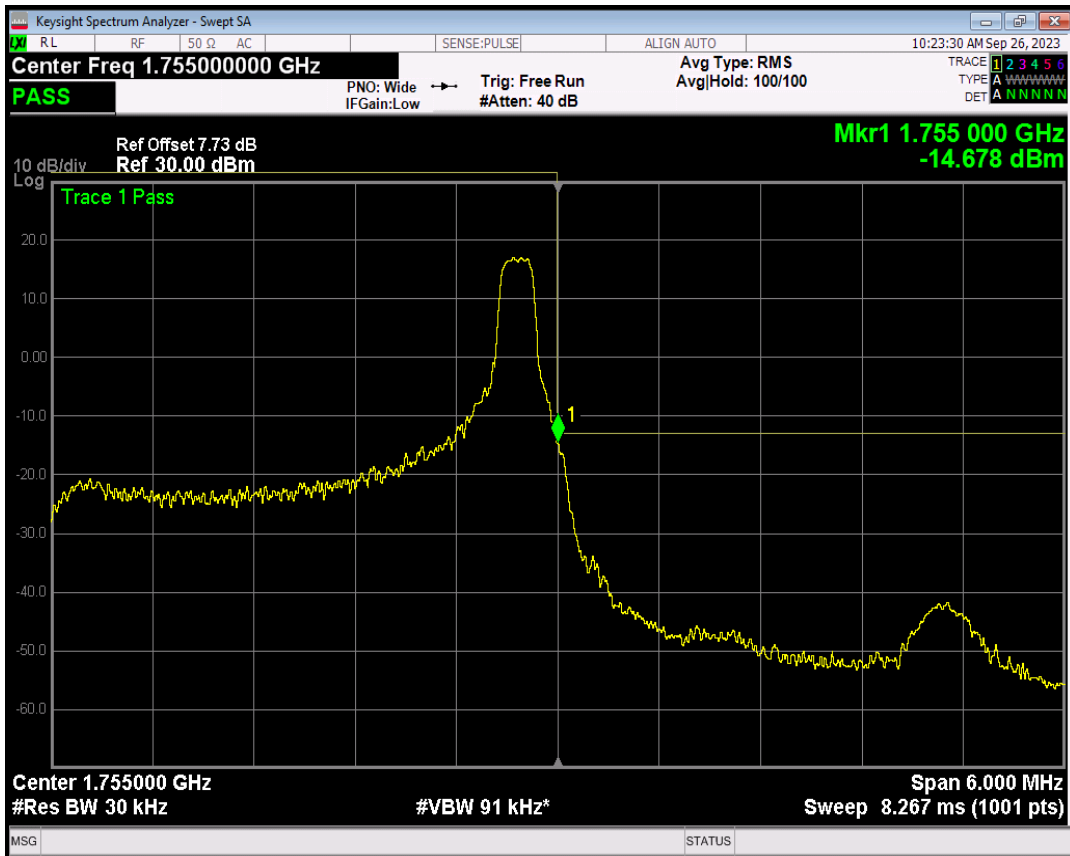

Band4 16QAM BW=3MHz Channel=19965 RB Size=1 Position=#Max

Band4 16QAM BW=3MHz Channel=19965 RB Size=15 Position=#0

Band4 QPSK BW=3MHz Channel=20385 RB Size=1 Position=#0

Band4 QPSK BW=3MHz Channel=20385 RB Size=1 Position=#Max