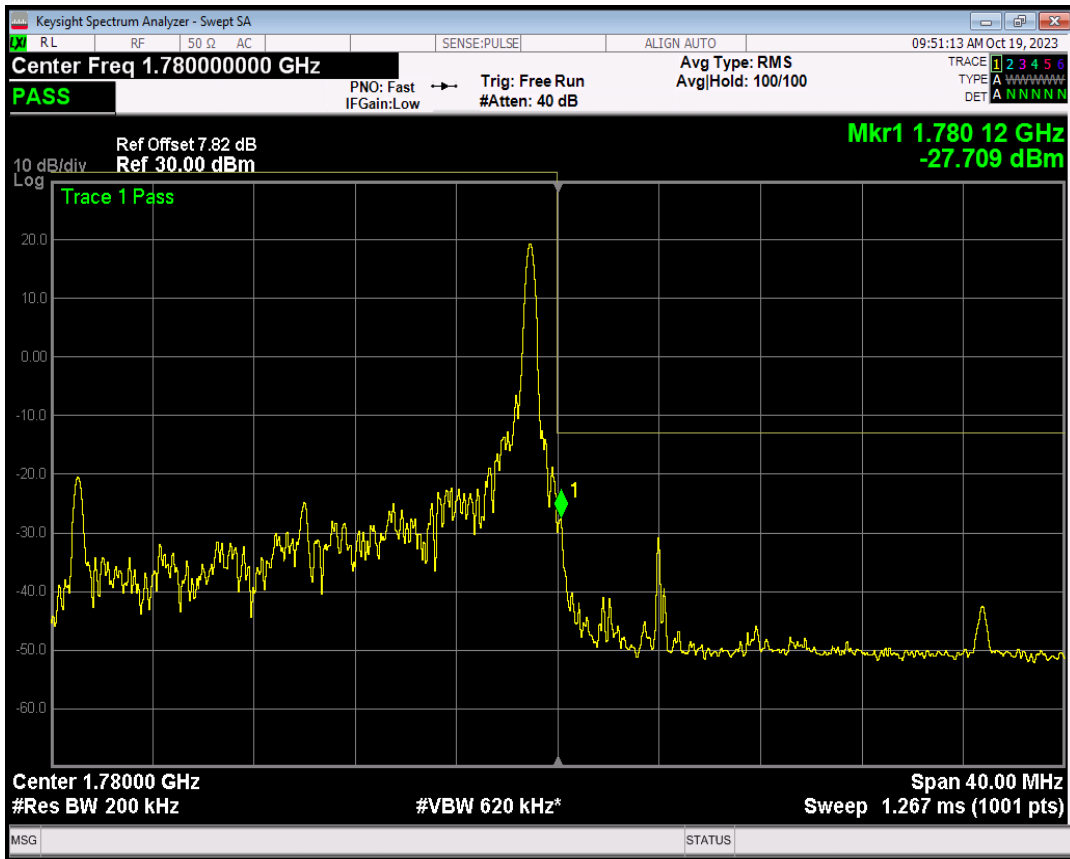

Band66 16QAM BW=20MHz Channel=132572 RB Size=100 Position=#0