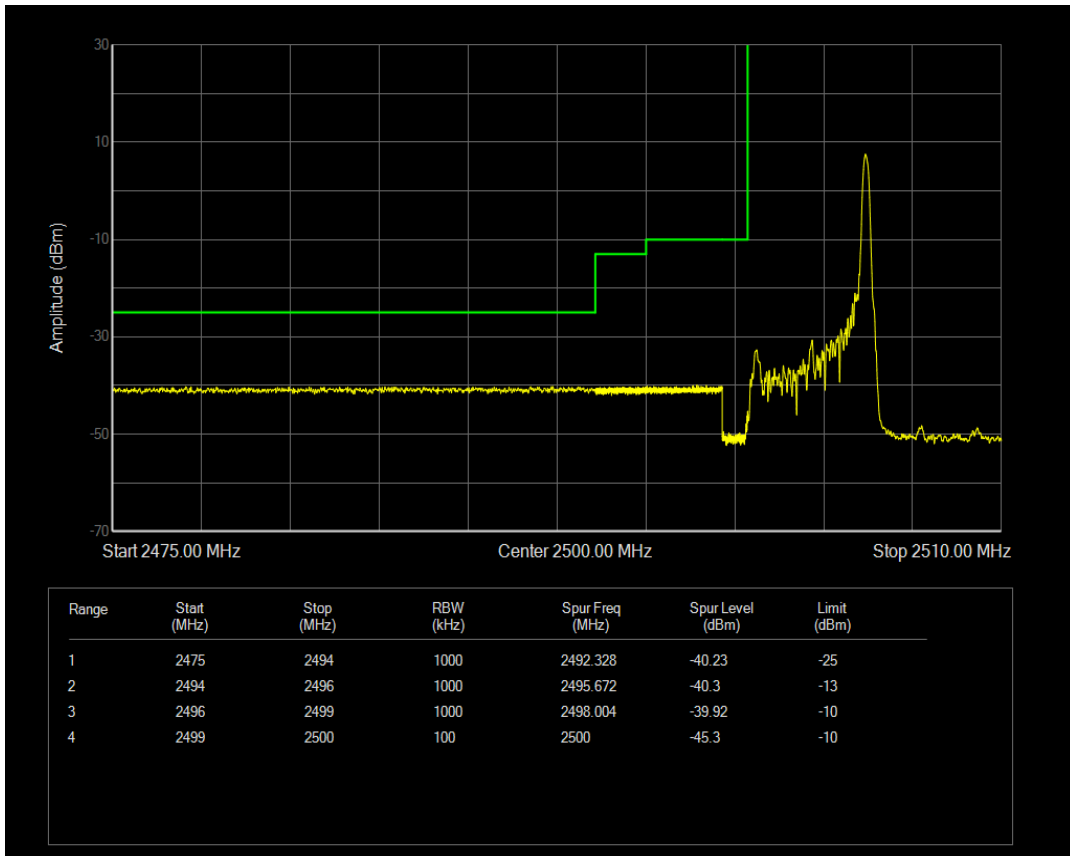

Band66 QPSK BW=3MHz Channel=132657 RB Size=1 Position=#0

Band66 QPSK BW=3MHz Channel=132657 RB Size=1 Position=#Max

Band66 QPSK BW=5MHz Channel=132647 RB Size=25 Position=#0

Band66 QPSK BW=5MHz Channel=132647 RB Size=1 Position=#Max

Band66 QPSK BW=5MHz Channel=132647 RB Size=1 Position=#0

Band7 QPSK BW=5MHz Channel=20775 RB Size=1 Position=#0

Band7 QPSK BW=5MHz Channel=20775 RB Size=1 Position=#Max

Band7 QPSK BW=5MHz Channel=20775 RB Size=25 Position=#0