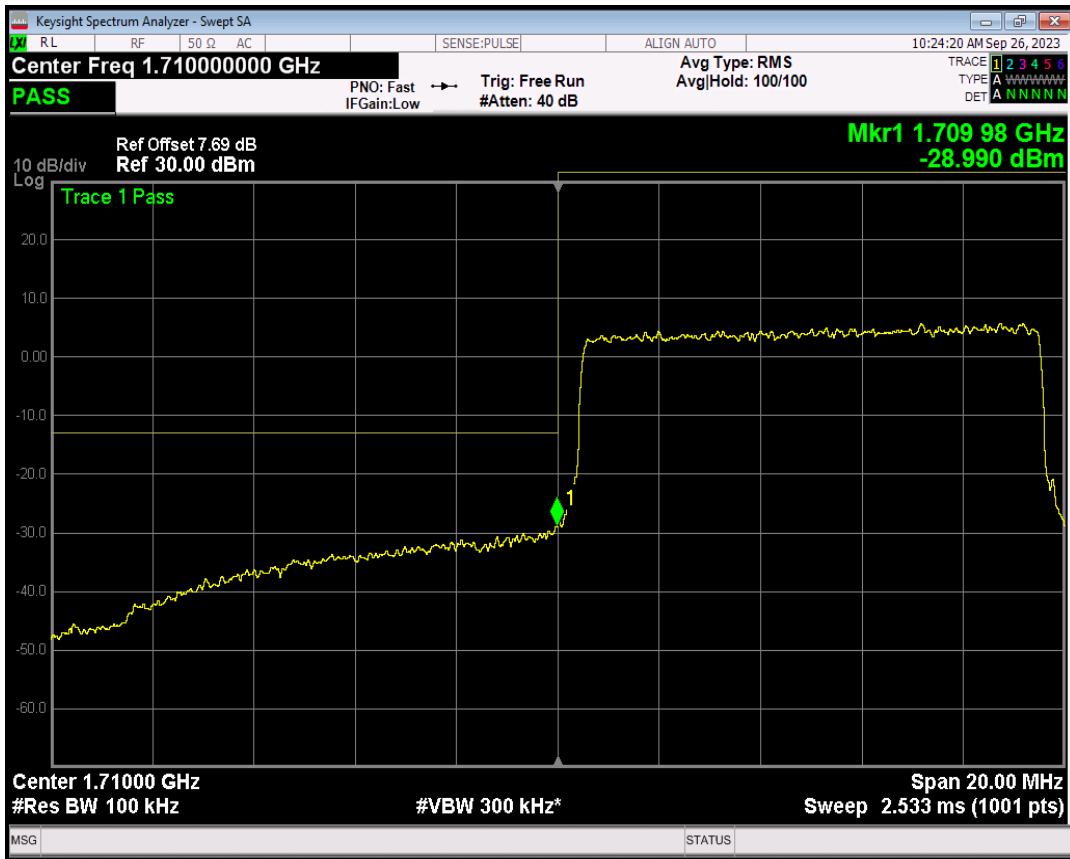

Band4 QPSK BW=5MHz Channel=20375 RB Size=25 Position=#0

Band4 16QAM BW=5MHz Channel=20375 RB Size=1 Position=#0

Band4 16QAM BW=5MHz Channel=20375 RB Size=1 Position=#Max

Band4 16QAM BW=5MHz Channel=20375 RB Size=25 Position=#0

Band4 QPSK BW=10MHz Channel=20000 RB Size=1 Position=#0

Band4 QPSK BW=10MHz Channel=20000 RB Size=1 Position=#Max

Band4 QPSK BW=10MHz Channel=20000 RB Size=50 Position=#0

Band4 16QAM BW=10MHz Channel=20000 RB Size=1 Position=#0