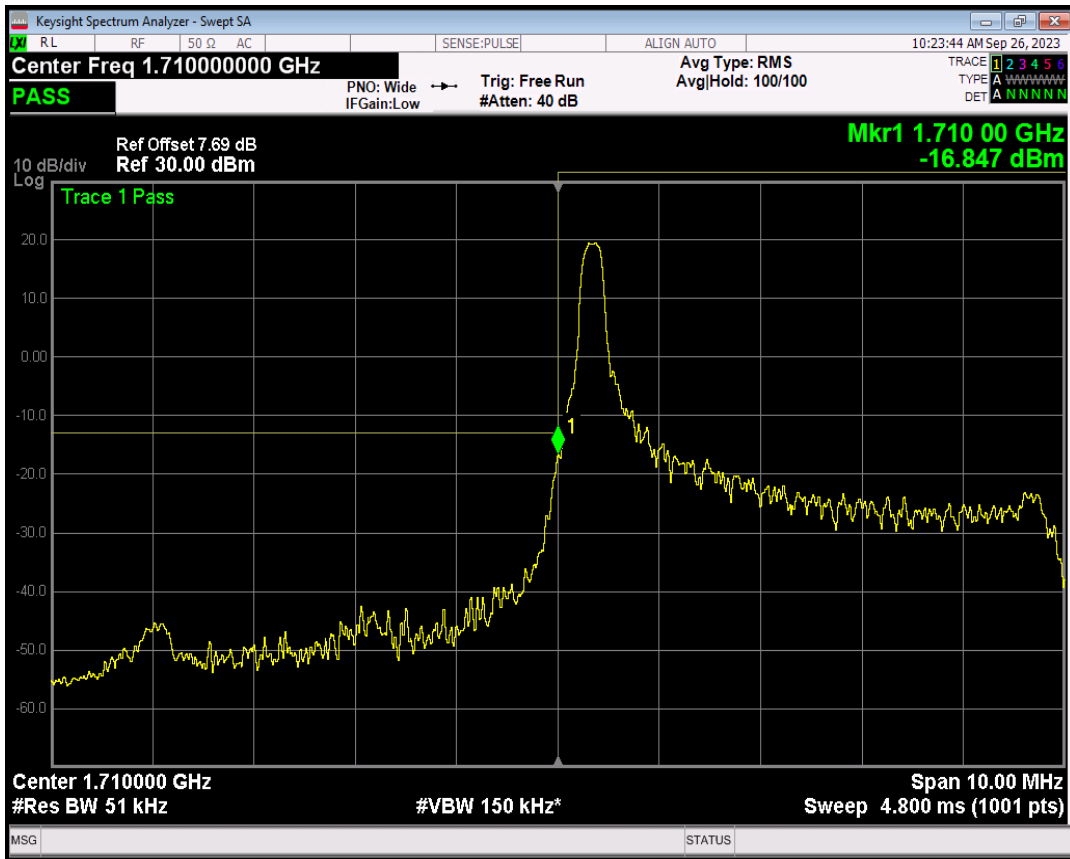

Band4 QPSK BW=5MHz Channel=19975 RB Size=1 Position=#0