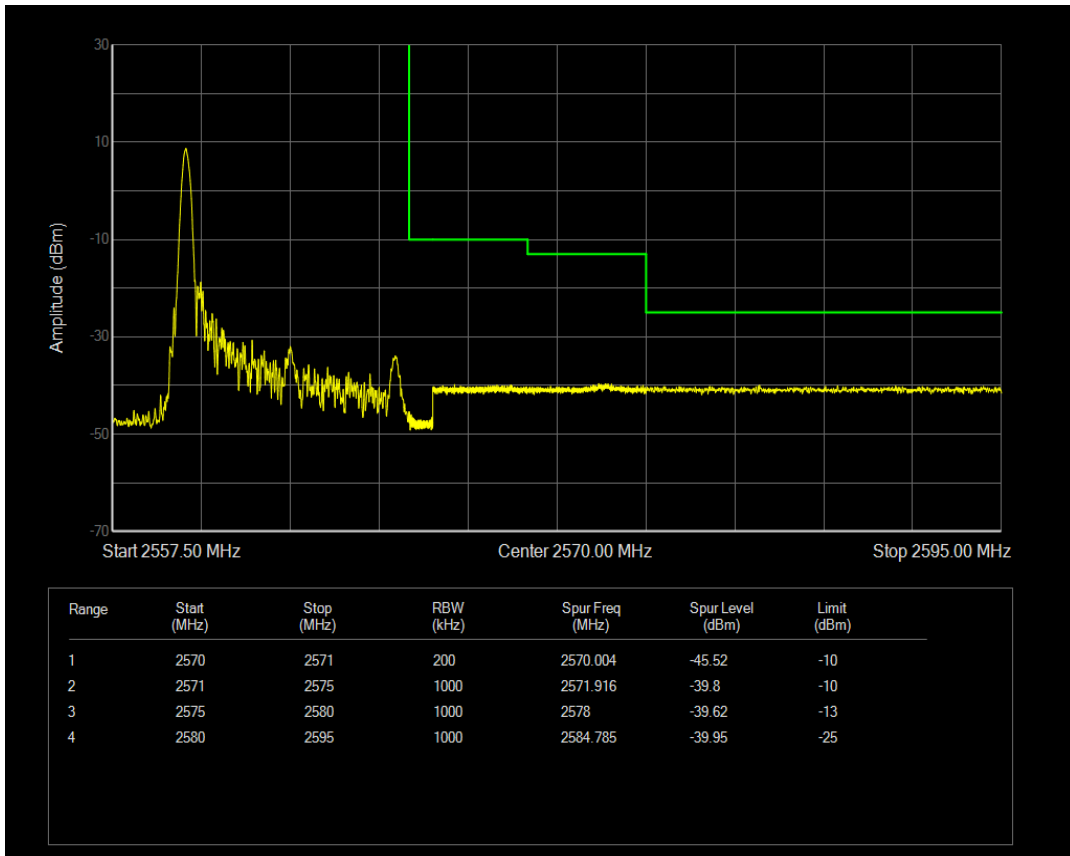

Band7 16QAM BW=10MHz Channel=21400 RB Size=1 Position=#Max