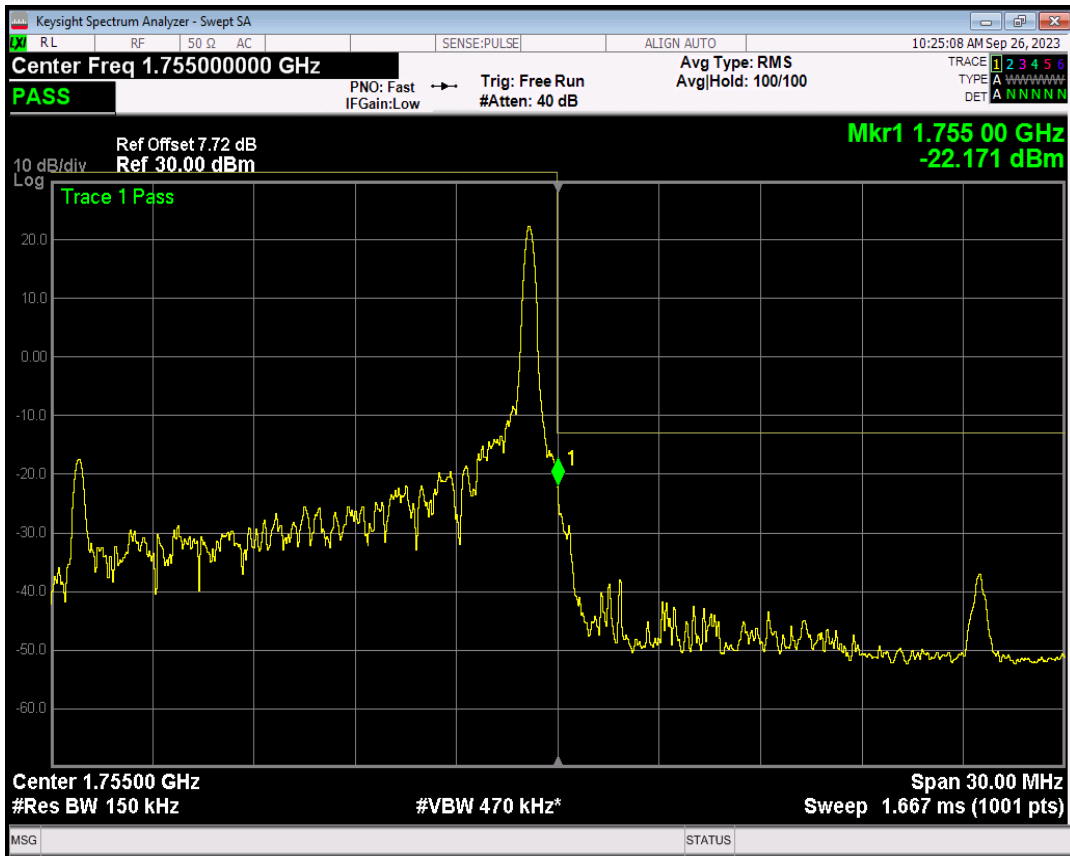

Band4 16QAM BW=15MHz Channel=20325 RB Size=75 Position=#0