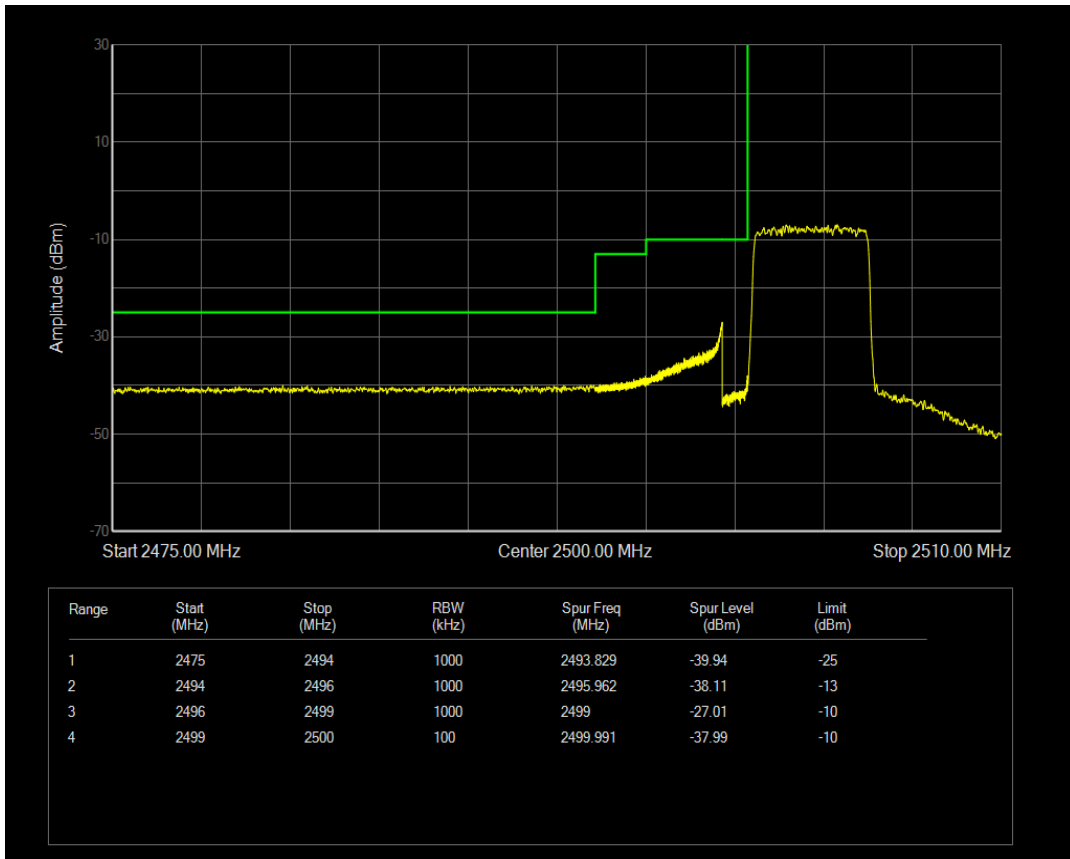

Band66 QPSK BW=5MHz Channel=132647 RB Size=1 Position=#0

Band7 QPSK BW=5MHz Channel=20775 RB Size=1 Position=#0

Band7 QPSK BW=5MHz Channel=20775 RB Size=1 Position=#Max

Band7 QPSK BW=5MHz Channel=20775 RB Size=25 Position=#0

Band7 16QAM BW=5MHz Channel=20775 RB Size=1 Position=#0

Band7 16QAM BW=5MHz Channel=20775 RB Size=1 Position=#Max

Band7 16QAM BW=5MHz Channel=20775 RB Size=25 Position=#0

Band7 QPSK BW=5MHz Channel=21425 RB Size=1 Position=#0