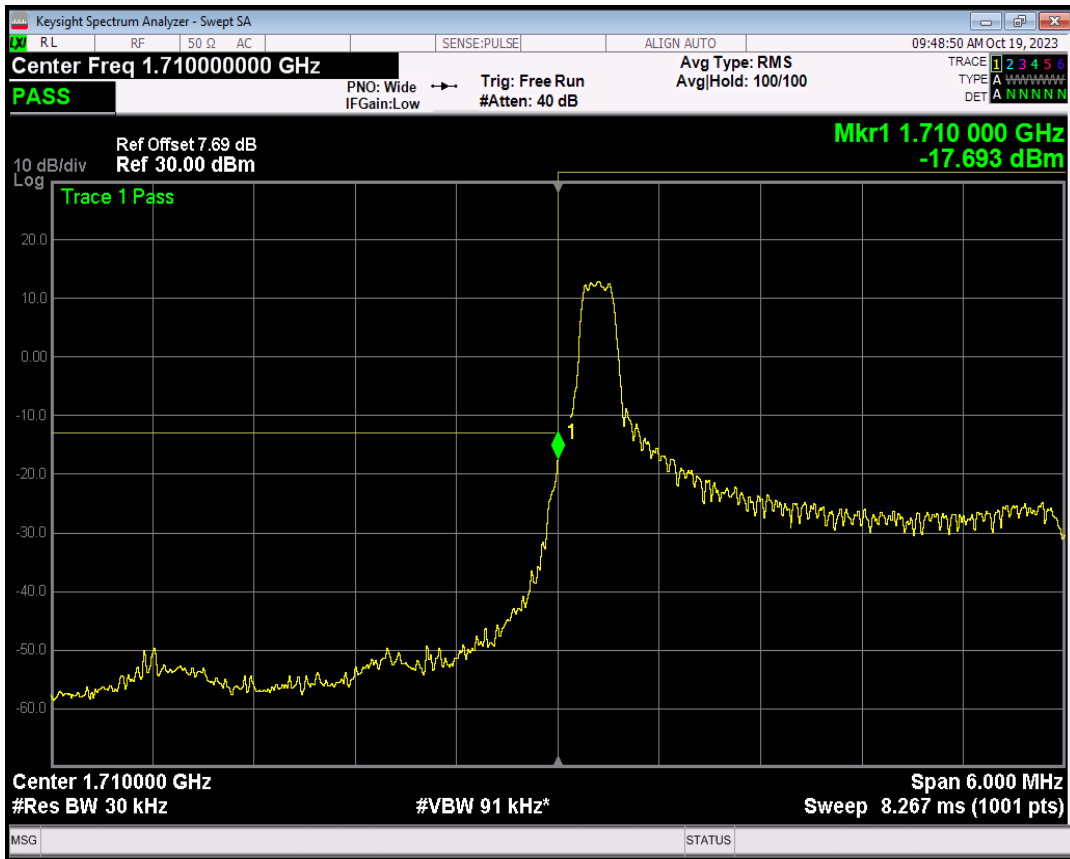

Band66 16QAM BW=3MHz Channel=131987 RB Size=1 Position=#Max