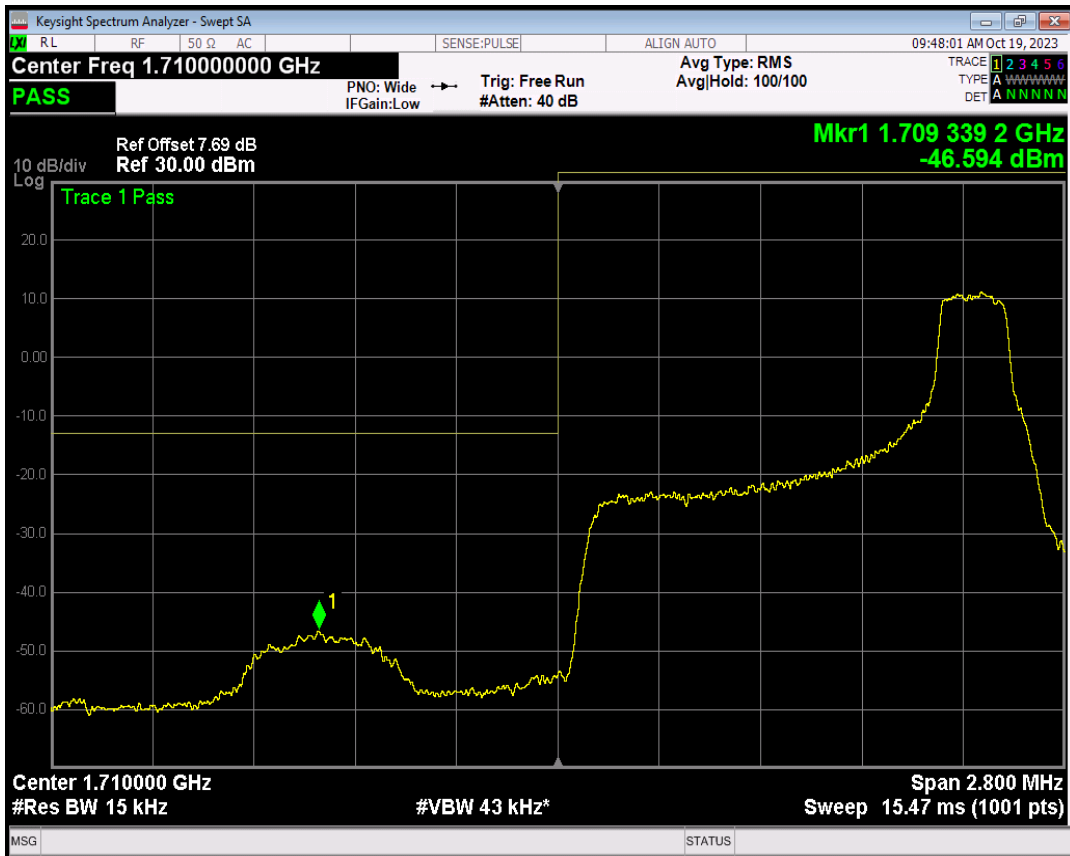

Band66 16QAM BW=3MHz Channel=132657 RB Size=1 Position=#0

Band66 16QAM BW=3MHz Channel=132657 RB Size=1 Position=#Max

Band66 16QAM BW=3MHz Channel=132657 RB Size=15 Position=#0

Band66 QPSK BW=1.4MHz Channel=131979 RB Size=1 Position=#Max