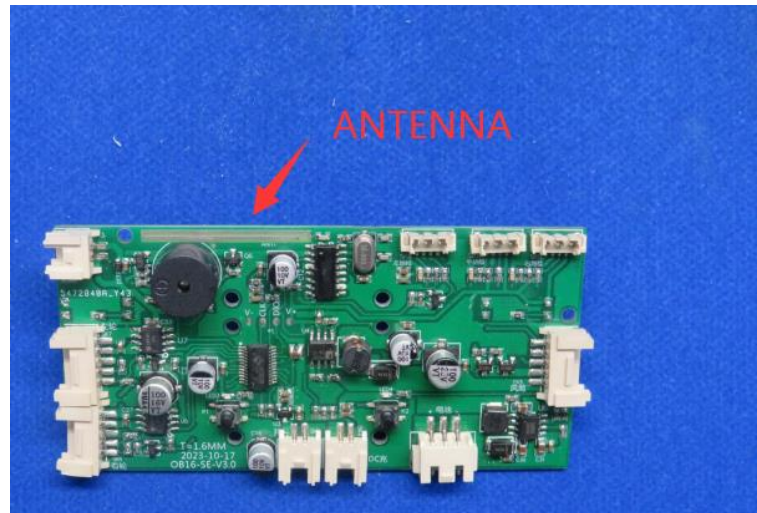

Product Name: sweeping robot

Model No.: OB16SE

EUT Constructional Details

Internal Photo

-----End-----