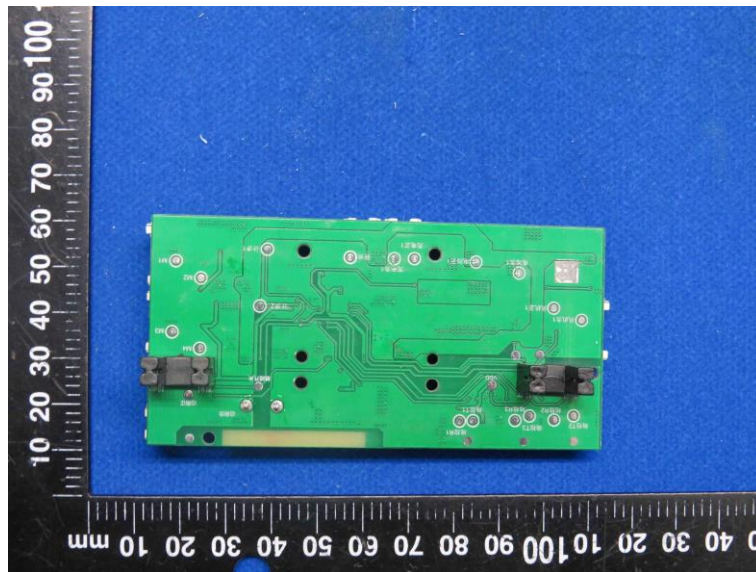

Product Name: sweeping robot

Model No.: OB16SE

EUT Constructional Details

Internal Photo

-----End-----