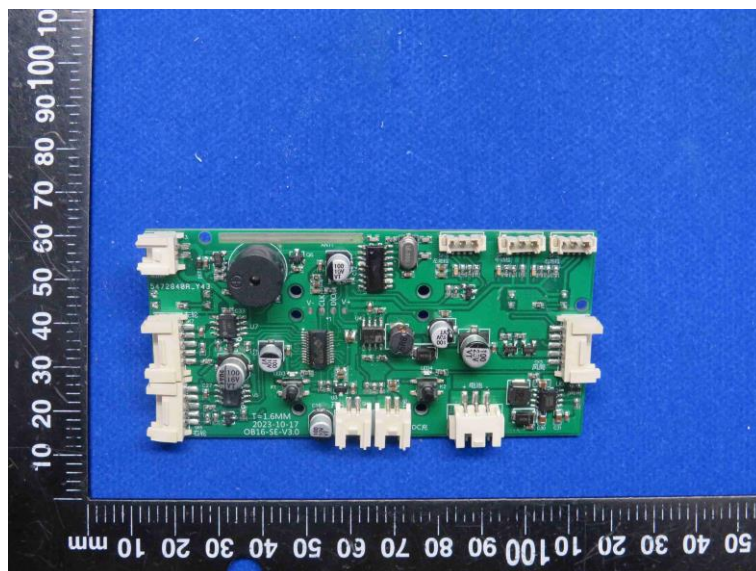

Product Name: sweeping robot

Model No.: OB16SE

EUT Constructional Details

Internal Photo

-----End-----