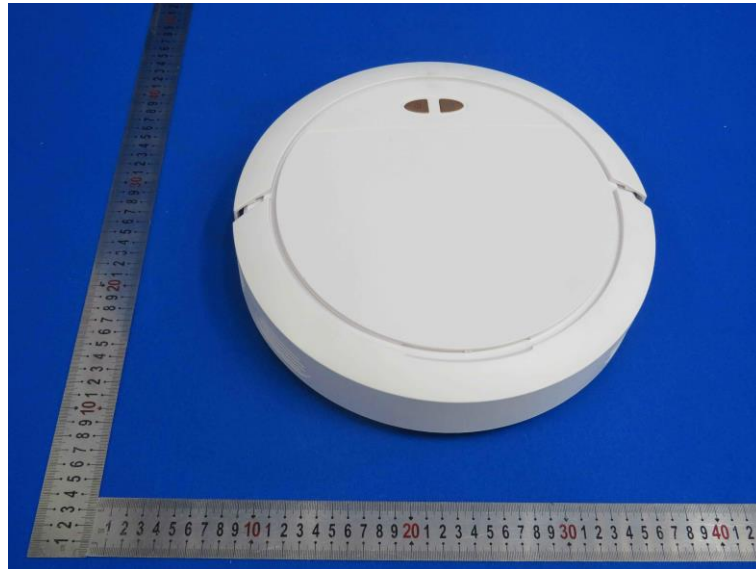

Product Name: sweeping robot

Model No.: OB16SE

EUT Constructional Details

External Photo

-----End-----