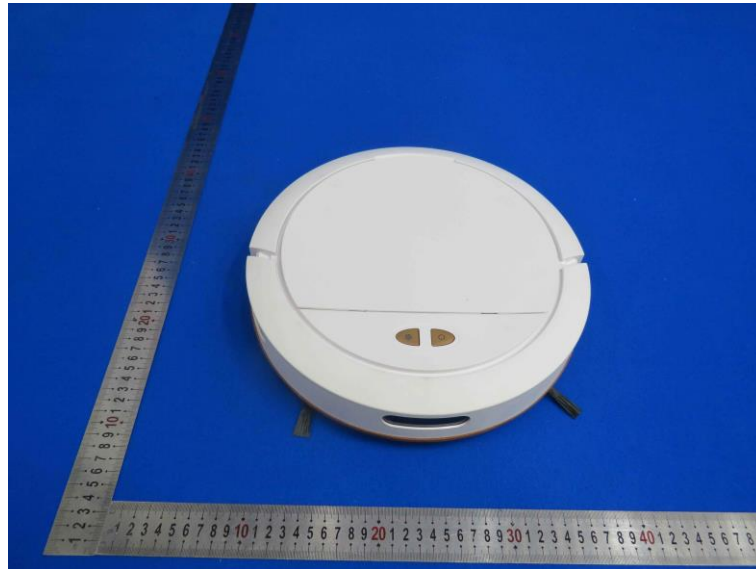

Product Name: sweeping robot

Model No.: OB16SE

EUT Constructional Details

External Photo

-----End-----