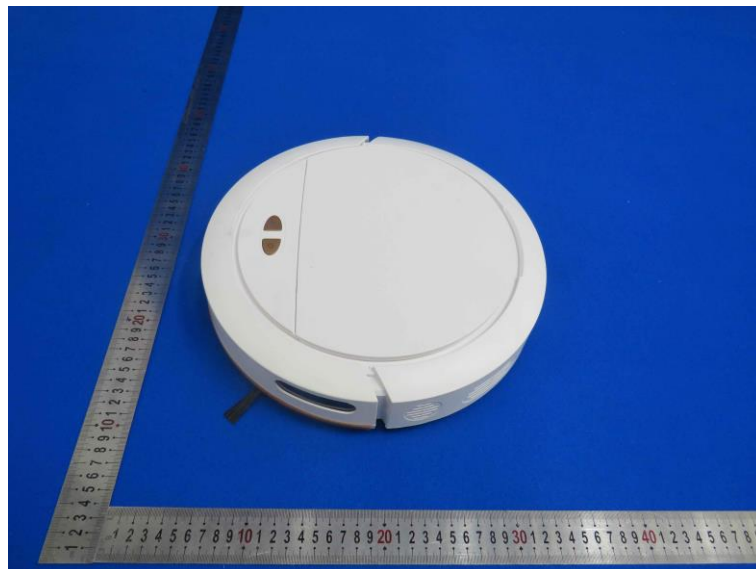

Product Name: sweeping robot

Model No.: OB16SE

EUT Constructional Details

External Photo

-----End-----