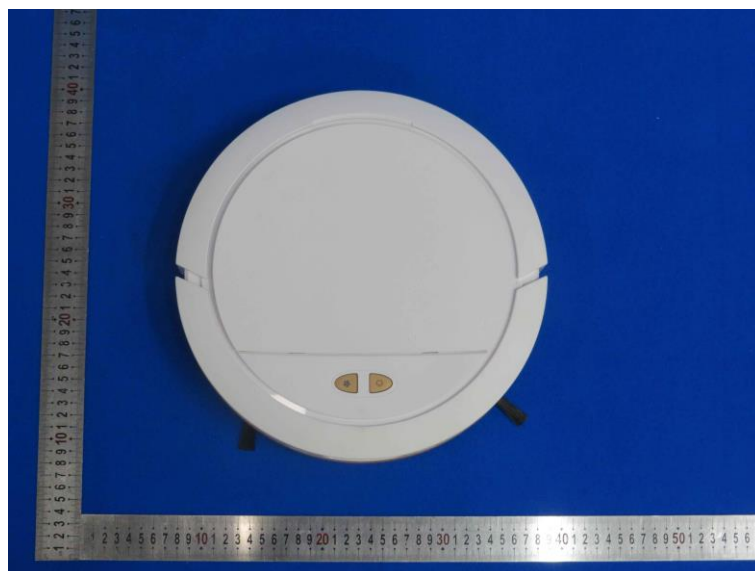

Product Name: sweeping robot

Model No.: OB16SE

EUT Constructional Details

External Photo

-----End-----