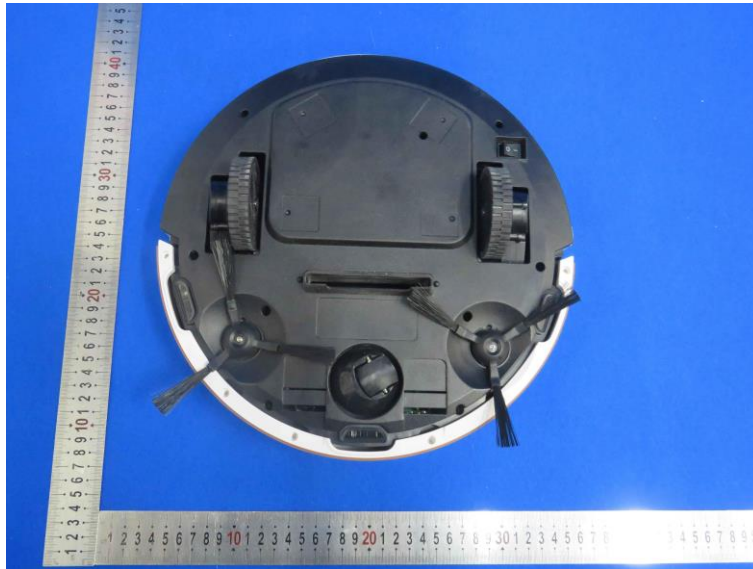

Product Name: sweeping robot

Model No.: OB16SE

EUT Constructional Details

External Photo

-----End-----