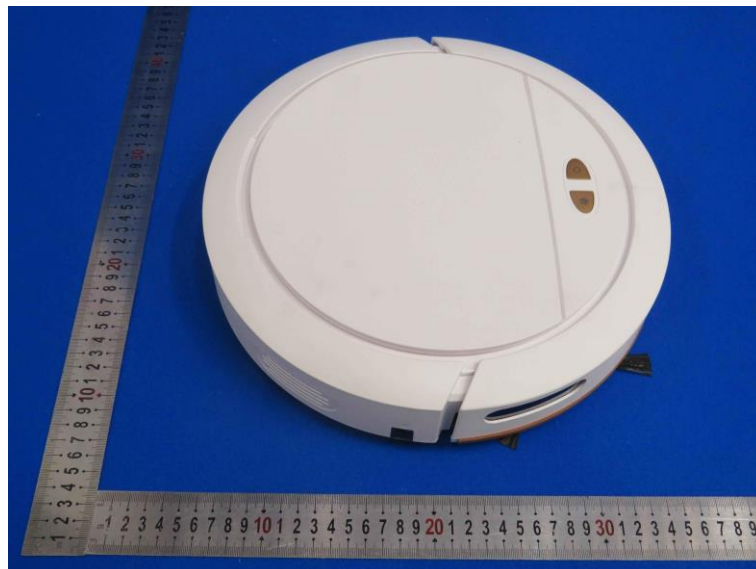

Product Name: sweeping robot

Model No.: OB16SE

EUT Constructional Details

External Photo

-----End-----