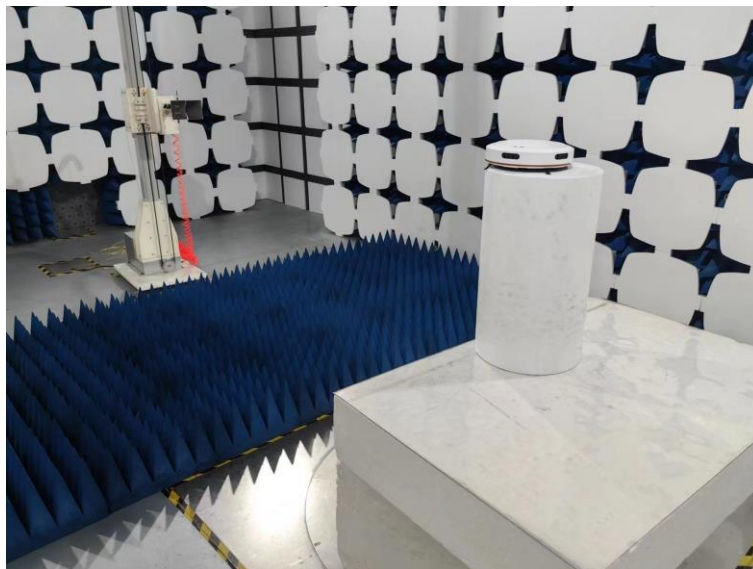

Product Name: sweeping robot

Model No.: OB16SE

Test Setup Photo

Radiated Emission

Conducted Emission

-----End-----