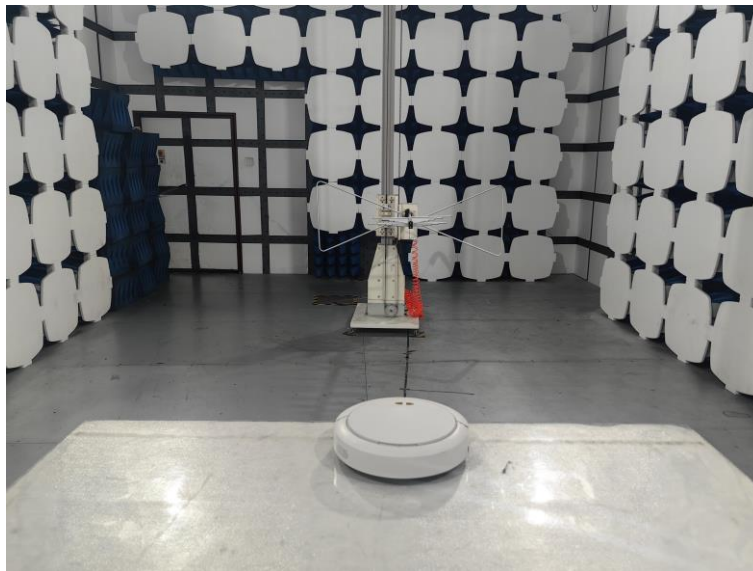

Product Name: sweeping robot

Model No.: OB16SE

Test Setup Photo

Radiated Emission

Conducted Emission

-----End-----