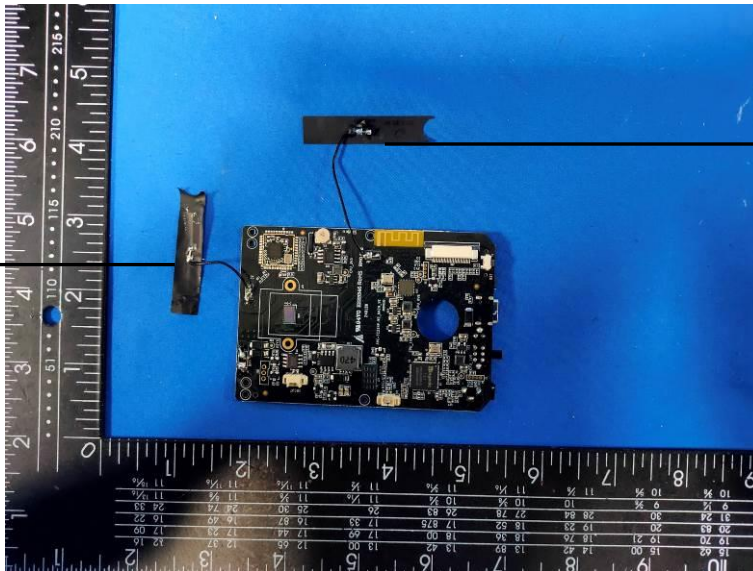

# Internal Photos of the EUT

2.4G WIFI  
PIFA Antenna

BT Internal Antenna