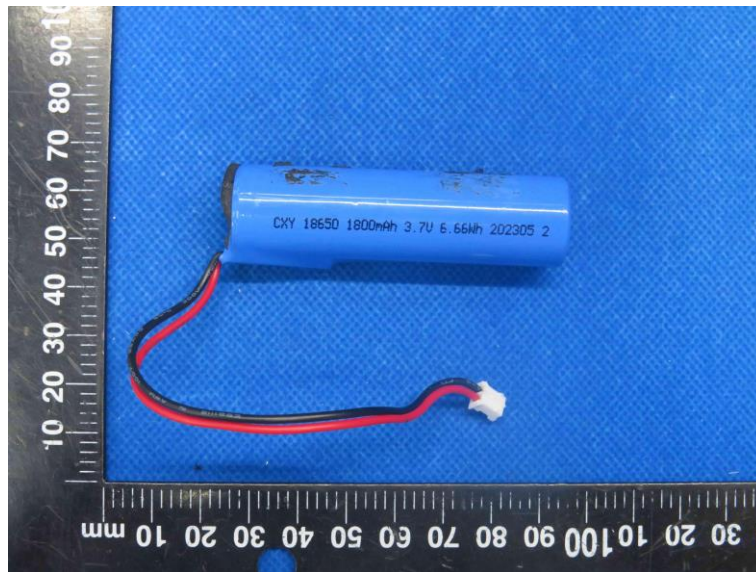

-----End-----