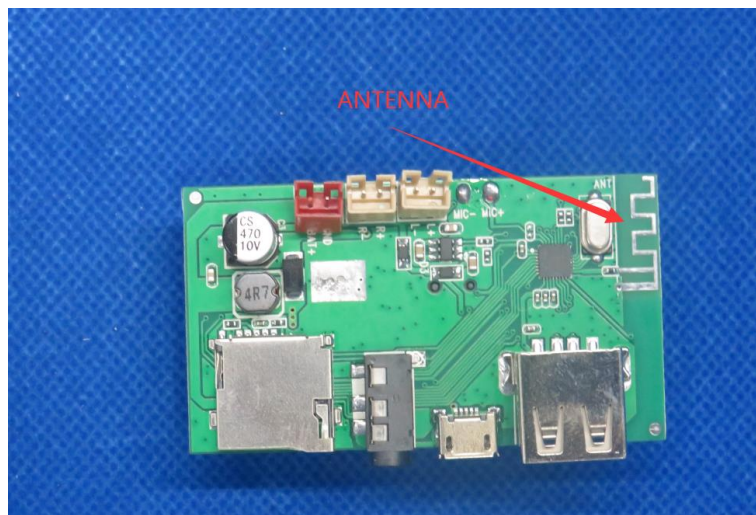

-----End-----