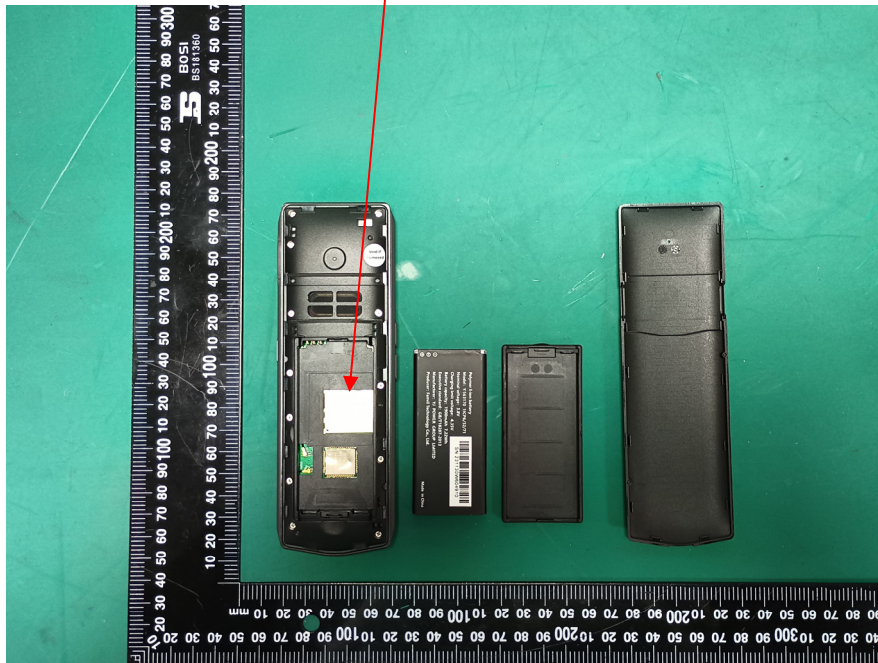

EXHIBIT A - FCC ID LABEL AND LOCATION

FCC ID Label

FCC ID Label Location Information

The label shown shall be permanently affixed at a conspicuous location on the device and be readily visible to the user at the time purchase (Labeling requirements per 2.925)