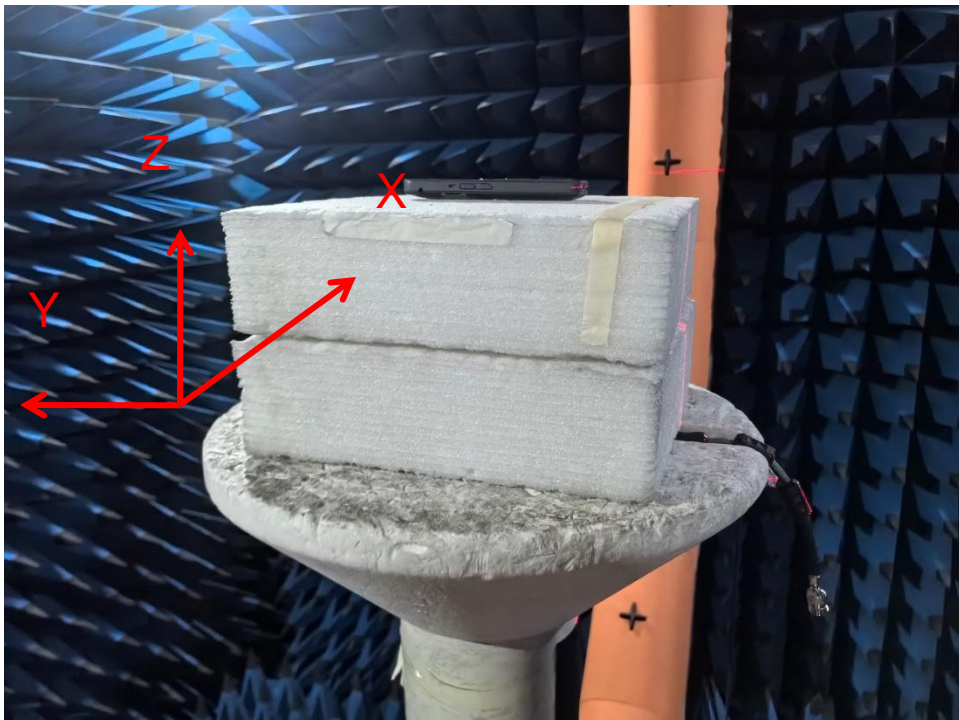

Radiation Pattern For WiFi Antenna (2450MHz)

Radiation Pattern For WiFi Antenna (5500MHz)

Antenna Active Test

Active Test For WIFI

Band	Channel	Data Rate	TRP	EIRP	Data Rate	TIS	EIS
WIFI 2.4G 802.11b	1	11Mbps	12.6	15.2	11Mbps	-85.2	-87.8
	7		13.6	16.4		-86.1	-88.9
	13		13.5	16.0		-84.7	-87.1
WIFI 5G 802.11a	36	6Mbps	13.1	15.4	54Mbps	-72.7	-76.1
	100		14.6	16.7		-73.2	-77.4
	165		13.1	15.2		-72.5	-76.3