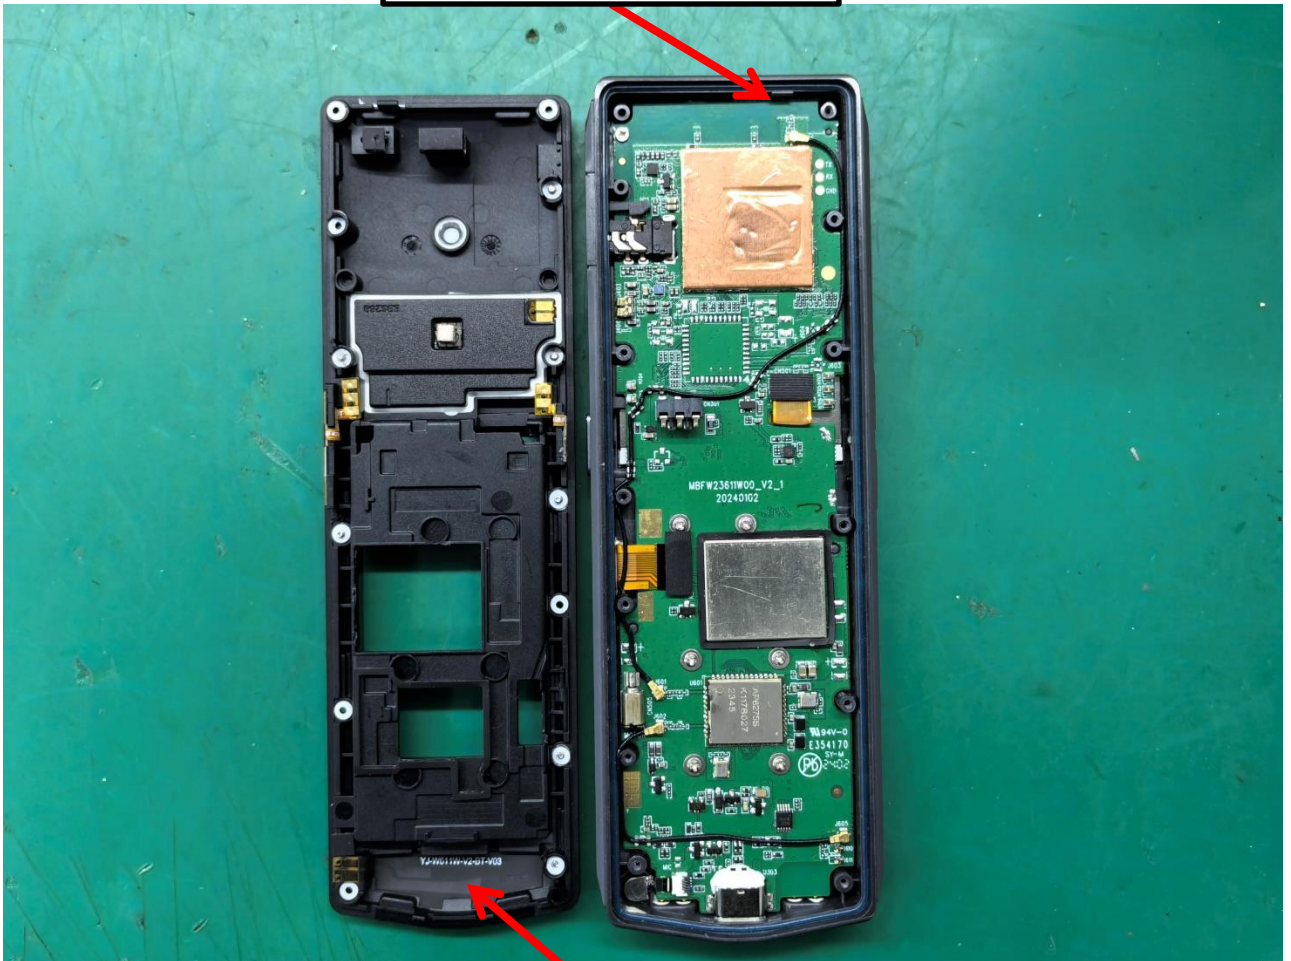

Radiation Pattern For BT &WIFI Antenna (2450MHz)

Radiation Pattern For WiFi/BT Antenna (5500MHz)

4. Assembly Picture

WiFi Antenna

WiFi BT Antenna