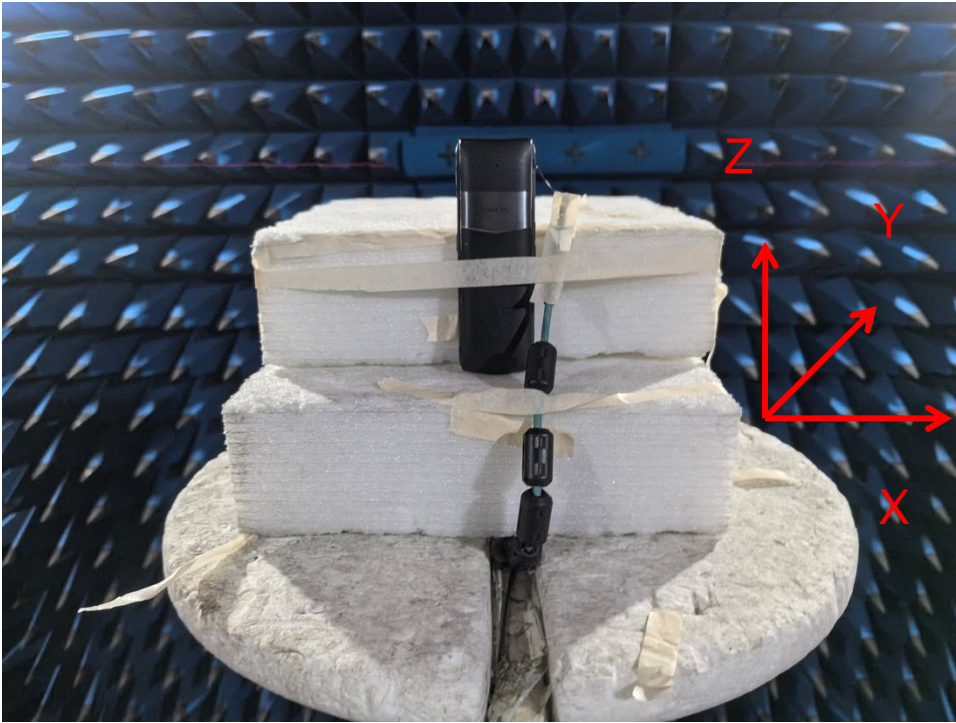

Antenna Passive Test

Passive Test For WiFi Antenna (2.4G)

Freq (MHz)	Effi (%)	Effi (dB)	Gain (dBi)
2400	52.7	-2.8	1.0
2410	52.8	-2.8	1.0
2420	51.9	-2.9	0.8
2430	52.2	-2.8	0.6
2440	52.5	-2.8	0.7
2450	53.7	-2.7	1.2
2460	51.2	-2.9	0.8
2470	53.2	-2.7	1.5
2480	51.4	-2.9	1.1
2490	52.5	-2.8	1.3
2500	49.7	-3.0	0.9