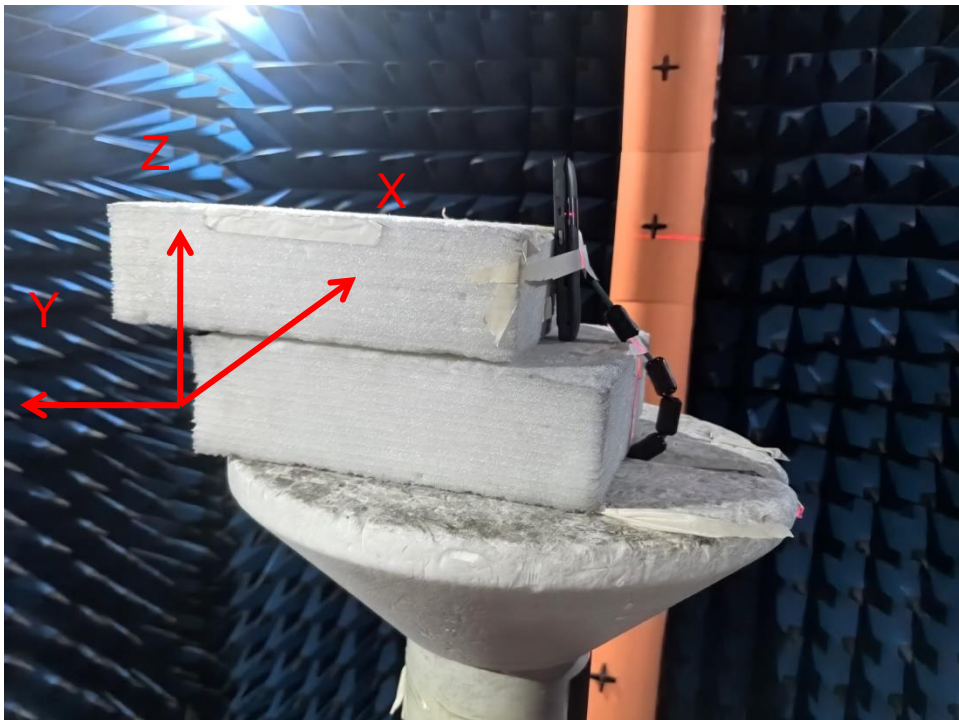

Antenna Passive Test

Passive Test For WiFi Antenna (2.4G)

Freq (MHz)	Effi (%)	Effi (dB)	Gain (dBi)
2400	52.7	-2.8	1.0
2410	52.8	-2.8	1.0
2420	51.9	-2.9	0.8
2430	52.2	-2.8	0.6
2440	52.5	-2.8	0.7
2450	53.7	-2.7	1.2
2460	51.2	-2.9	0.8
2470	53.2	-2.7	1.5
2480	51.4	-2.9	1.1
2490	52.5	-2.8	1.3
2500	49.7	-3.0	0.9