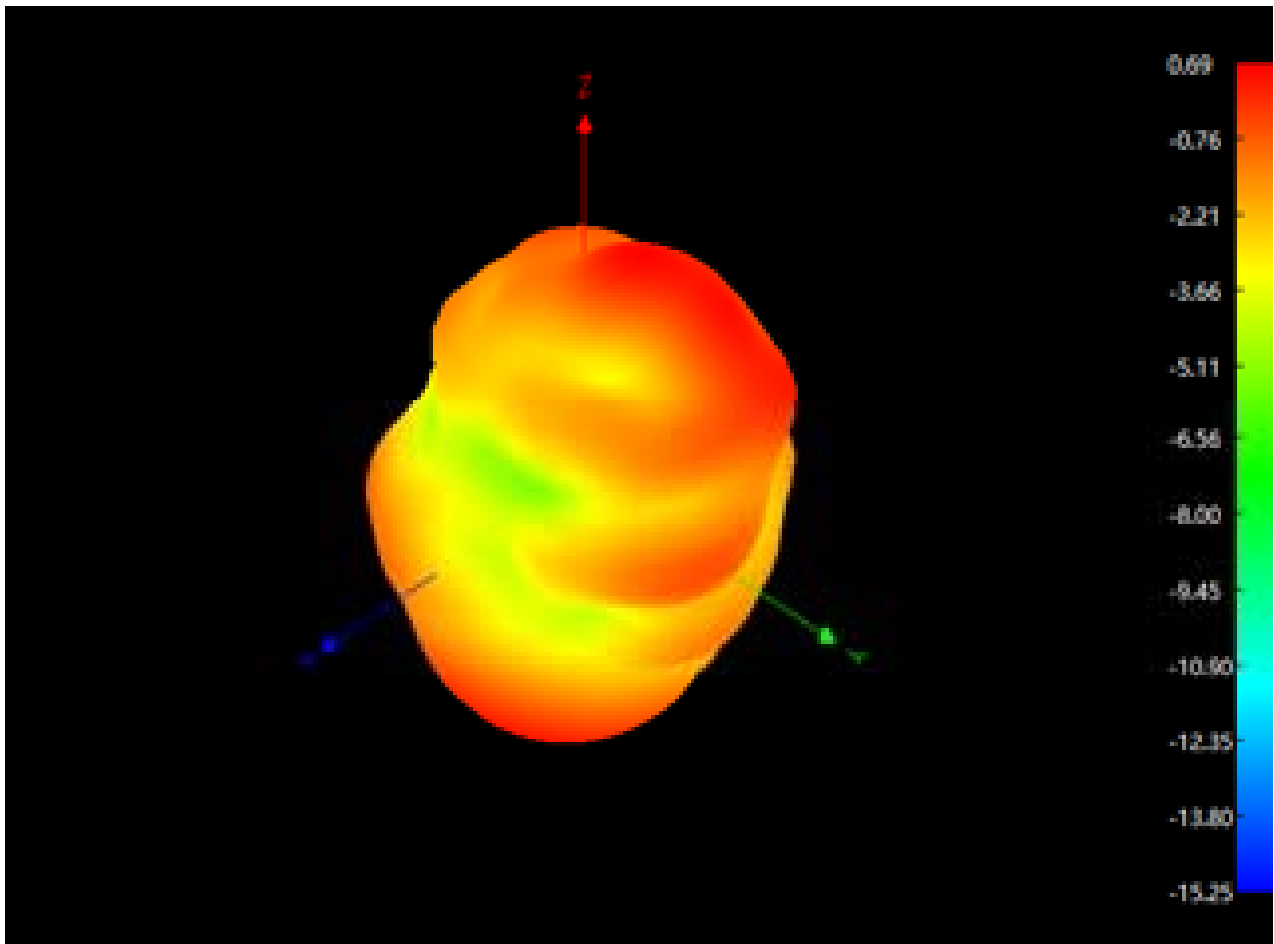

Passive Test For WiFi/BT Antenna (5.8G)

Freq (MHz)	Effi (%)	Effi (dB)	Gain (dBi)
5150	40.8	-3.9	0.7
5200	45.9	-3.4	0.5
5250	46.7	-3.3	0.4
5300	44.3	-3.5	-0.3
5350	43.9	-3.6	-0.2
5400	48.2	-3.2	0.2
5450	48.1	-3.2	0.3
5500	47.8	-3.2	0.7
5550	53.2	-2.7	1.1
5600	49.8	-3.0	0.8
5650	47.5	-3.2	1.0
5700	52.4	-2.8	1.6
5750	47.2	-3.3	1.6
5800	42.5	-3.7	1.8
5850	49.1	-3.1	2.5

Radiation Pattern For BT &WIFI Antenna (2450MHz)

Radiation Pattern For WiFi/BT Antenna (5500MHz)

4. Assembly Picture

WiFi Antenna

WiFi BT Antenna