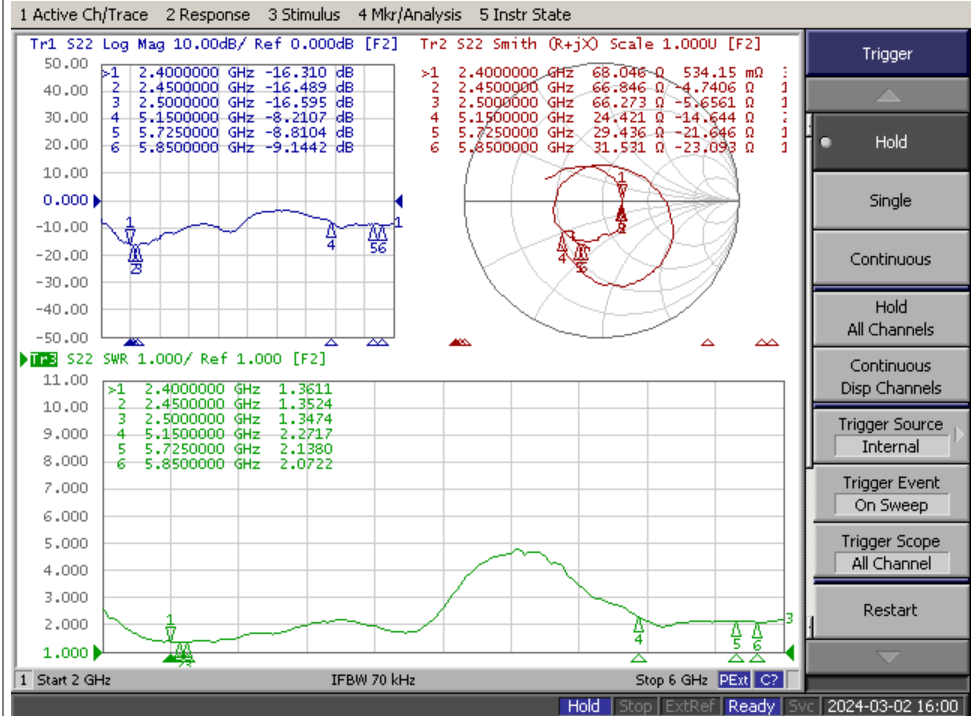

Tester : Deng Lei

Approval : Chen Guoqiang

Date : 2024 / 03 / 04

1. Device Profile

Device

2. WiFi Antenna Test

*WiFi
Antenna*

Antenna Performance Test

**Agilent
E5071B
S11
Parameter
Test //
WiFi
Antenna**

Antenna Passive Test

Passive Test For WiFi Antenna (2.4G)

Freq (MHz)	Effi (%)	Effi (dB)	Gain (dBi)
2400	52.7	-2.8	1.0
2410	52.8	-2.8	1.0
2420	51.9	-2.9	0.8
2430	52.2	-2.8	0.6
2440	52.5	-2.8	0.7
2450	53.7	-2.7	1.2
2460	51.2	-2.9	0.8
2470	53.2	-2.7	1.5
2480	51.4	-2.9	1.1
2490	52.5	-2.8	1.3
2500	49.7	-3.0	0.9

Radiation Pattern For WiFi Antenna (2450MHz)

Radiation Pattern For WiFi Antenna (5500MHz)

Antenna Active Test

Active Test For WIFI

Band	Channel	Data Rate	TRP	EIRP	Data Rate	TIS	EIS
WIFI 2.4G 802.11b	1	11Mbps	12.6	15.2	11Mbps	-85.2	-87.8
	7		13.6	16.4		-86.1	-88.9
	13		13.5	16.0		-84.7	-87.1
WIFI 5G 802.11a	36	6Mbps	13.1	15.4	54Mbps	-72.7	-76.1
	100		14.6	16.7		-73.2	-77.4
	165		13.1	15.2		-72.5	-76.3