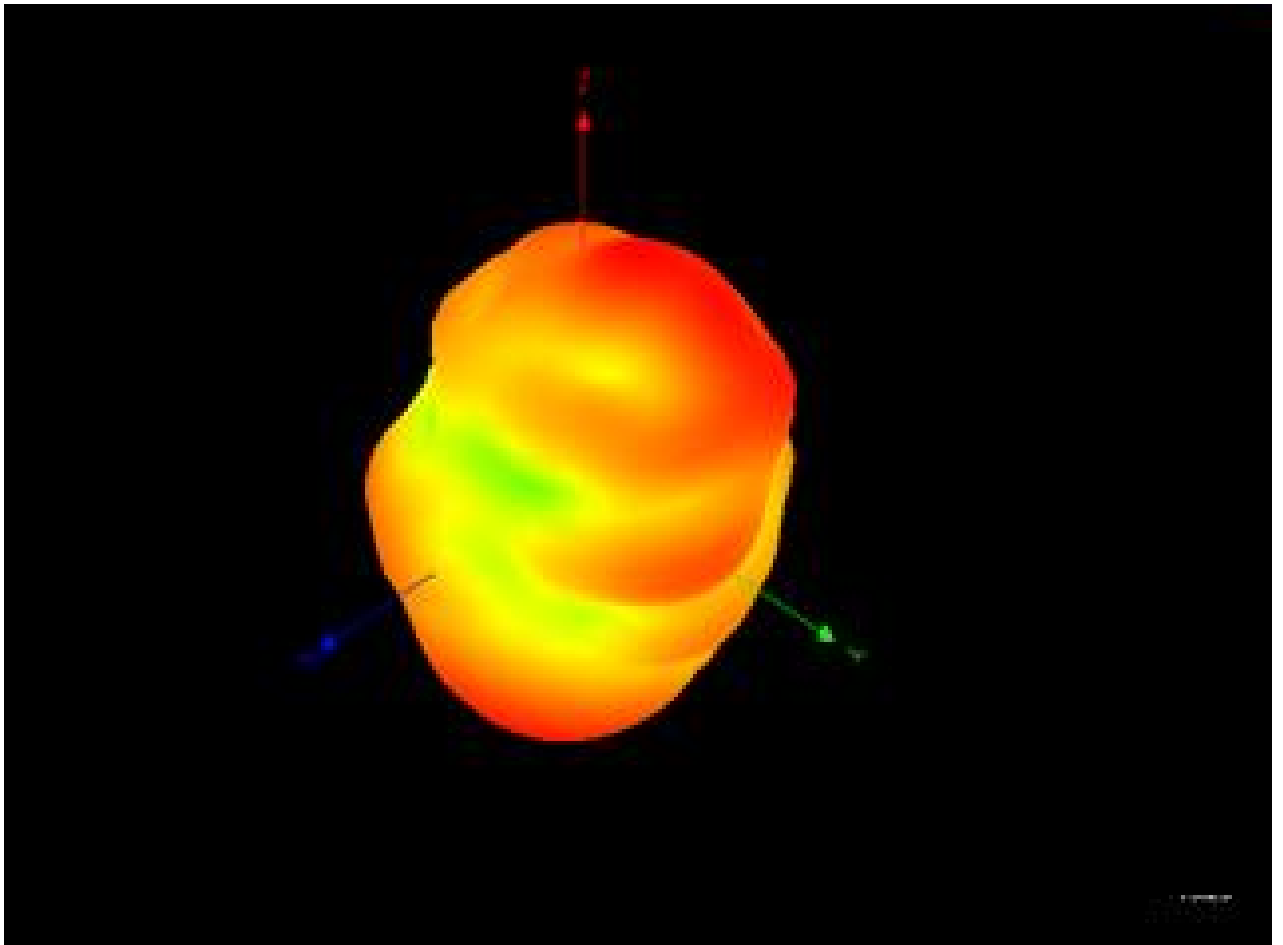

Passive Test For WiFi Antenna (5.8G)

Freq (MHz)	Effi (%)	Effi (dB)	Gain (dBi)
5150	40.8	-3.9	1.5
5200	45.9	-3.4	1.3
5250	46.7	-3.3	1.2
5300	44.3	-3.5	-0.3
5350	43.9	-3.6	-0.2
5400	48.2	-3.2	0.2
5450	48.1	-3.2	0.3
5500	47.8	-3.2	0.7
5550	53.2	-2.7	1.1
5600	49.8	-3.0	0.8
5650	47.5	-3.2	1.0
5700	52.4	-2.8	1.6
5750	47.2	-3.3	1.6
5800	42.5	-3.7	1.8
5850	49.1	-3.1	2.3

Radiation Pattern For WiFi Antenna (2450MHz)

Radiation Pattern For WiFi Antenna (5500MHz)

Antenna Active Test

Active Test For WIFI

Band	Channel	Data Rate	TRP	EIRP	Data Rate	TIS	EIS
WIFI 2.4G 802.11b	1	11Mbps	12.6	15.2	11Mbps	-85.2	-87.8
	7		13.6	16.4		-86.1	-88.9
	13		13.5	16.0		-84.7	-87.1
WIFI 5G 802.11a	36	6Mbps	13.1	15.4	54Mbps	-72.7	-76.1
	100		14.6	16.7		-73.2	-77.4
	165		13.1	15.2		-72.5	-76.3