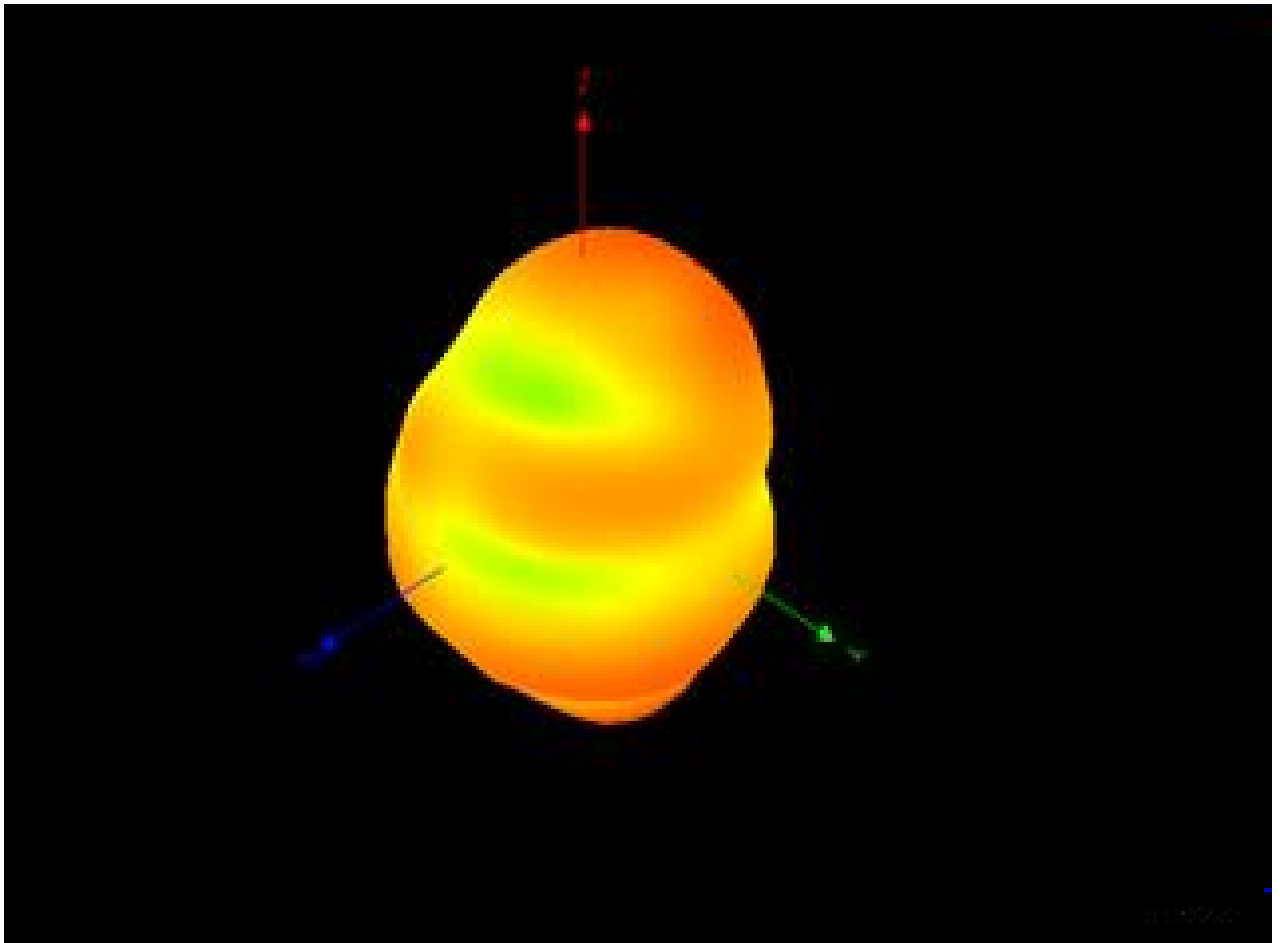

Passive Test For WiFi Antenna (5.8G)

Freq (MHz)	Effi (%)	Effi (dB)	Gain (dBi)
5150	40.8	-3.9	1.5
5200	45.9	-3.4	1.3
5250	46.7	-3.3	1.2
5300	44.3	-3.5	-0.3
5350	43.9	-3.6	-0.2
5400	48.2	-3.2	0.2
5450	48.1	-3.2	0.3
5500	47.8	-3.2	0.7
5550	53.2	-2.7	1.1
5600	49.8	-3.0	0.8
5650	47.5	-3.2	1.0
5700	52.4	-2.8	1.6
5750	47.2	-3.3	1.6
5800	42.5	-3.7	1.8
5850	49.1	-3.1	2.3

Radiation Pattern For WiFi Antenna (2450MHz)