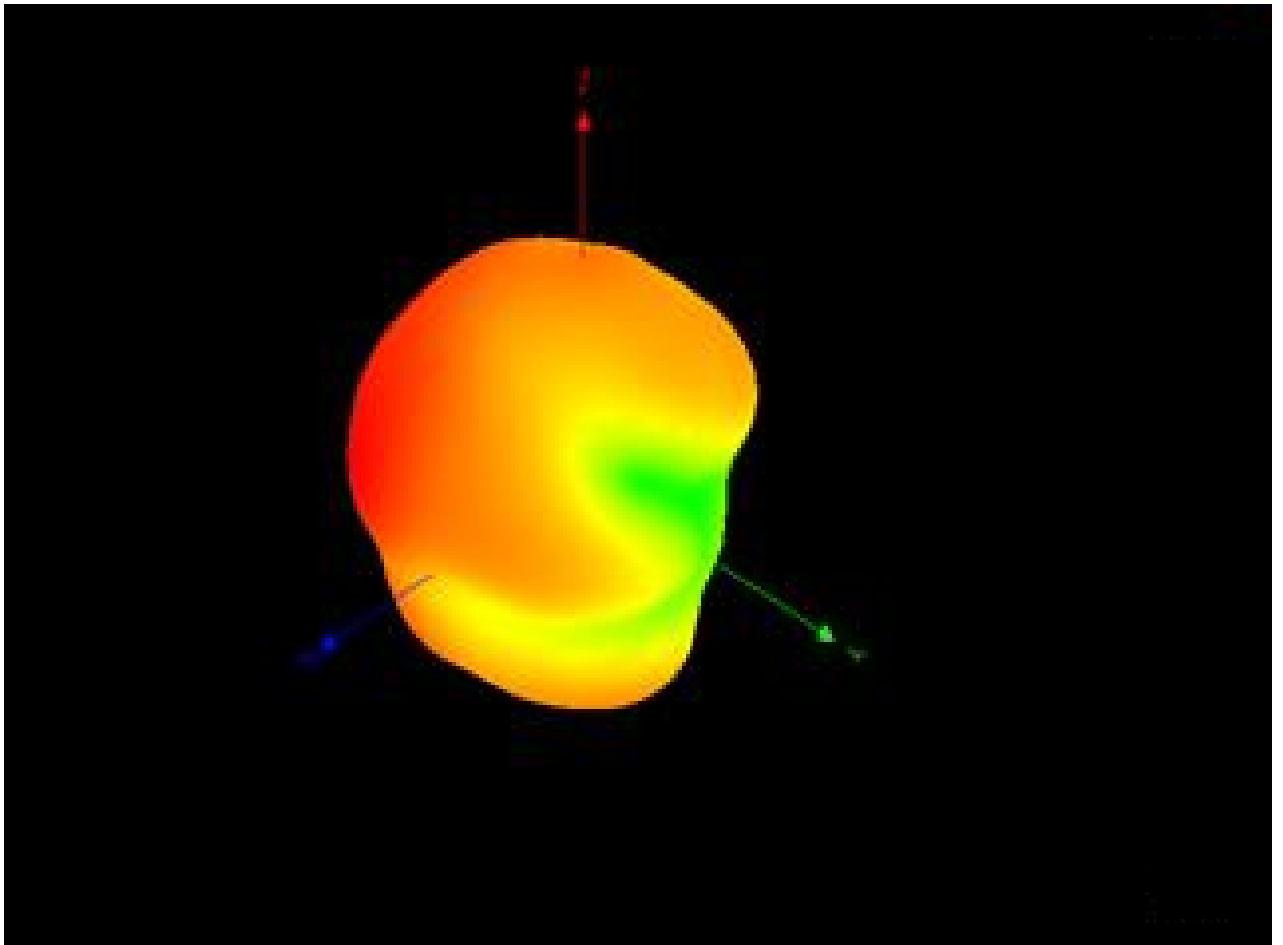

Passive Test For WiFi/BT Antenna (5.8G)

Freq (MHz)	Effi (%)	Effi (dB)	Gain (dBi)
5150	40.8	-3.9	0.7
5200	45.9	-3.4	0.5
5250	46.7	-3.3	0.4
5300	44.3	-3.5	-0.3
5350	43.9	-3.6	-0.2
5400	48.2	-3.2	0.2
5450	48.1	-3.2	0.3
5500	47.8	-3.2	0.7
5550	53.2	-2.7	1.1
5600	49.8	-3.0	0.8
5650	47.5	-3.2	1.0
5700	52.4	-2.8	1.6
5750	47.2	-3.3	1.6
5800	42.5	-3.7	1.8
5850	49.1	-3.1	2.5

Radiation Pattern For BT &WIFI Antenna (2450MHz)