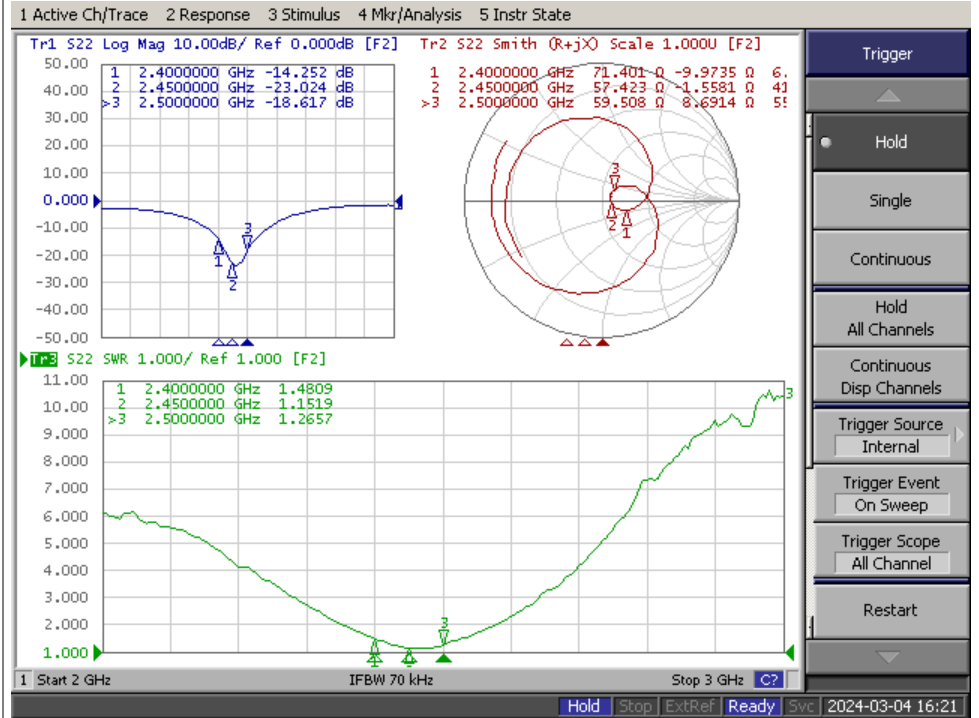

Radiation Pattern For WiFi Antenna (2450MHz)

Radiation Pattern For WiFi Antenna (5500MHz)

Antenna Active Test

Active Test For WIFI

Band	Channel	Data Rate	TRP	EIRP	Data Rate	TIS	EIS
WIFI 2.4G 802.11b	1	11Mbps	12.6	15.2	11Mbps	-85.2	-87.8
	7		13.6	16.4		-86.1	-88.9
	13		13.5	16.0		-84.7	-87.1
WIFI 5G 802.11a	36	6Mbps	13.1	15.4	54Mbps	-72.7	-76.1
	100		14.6	16.7		-73.2	-77.4
	165		13.1	15.2		-72.5	-76.3

3. BT&WFI Antenna Test

*BT&WFI
Antenna*

Antenna Performance Test

**Agilent
E5071B
S11
Parameter
Test //
BT
Antenna**

Antenna Passive Test

Passive Test For BT&WIFI Antenna

Freq (MHz)	Effi (%)	Effi (dB)	Gain (dBi)
2400	54.7	-2.6	2.7
2410	55.6	-2.6	2.7
2420	54.3	-2.7	2.6
2430	54.8	-2.6	2.8
2440	55.6	-2.6	2.7
2450	57.9	-2.4	3.0
2460	55.6	-2.6	2.8
2470	57.8	-2.4	2.9
2480	55.2	-2.6	2.7
2490	54.0	-2.7	2.8
2500	51.4	-2.9	2.4

Passive Test For WiFi/BT Antenna (5.8G)

Freq (MHz)	Effi (%)	Effi (dB)	Gain (dBi)
5150	40.8	-3.9	0.7
5200	45.9	-3.4	0.5
5250	46.7	-3.3	0.4
5300	44.3	-3.5	-0.3
5350	43.9	-3.6	-0.2
5400	48.2	-3.2	0.2
5450	48.1	-3.2	0.3
5500	47.8	-3.2	0.7
5550	53.2	-2.7	1.1
5600	49.8	-3.0	0.8
5650	47.5	-3.2	1.0
5700	52.4	-2.8	1.6
5750	47.2	-3.3	1.6
5800	42.5	-3.7	1.8
5850	49.1	-3.1	2.5