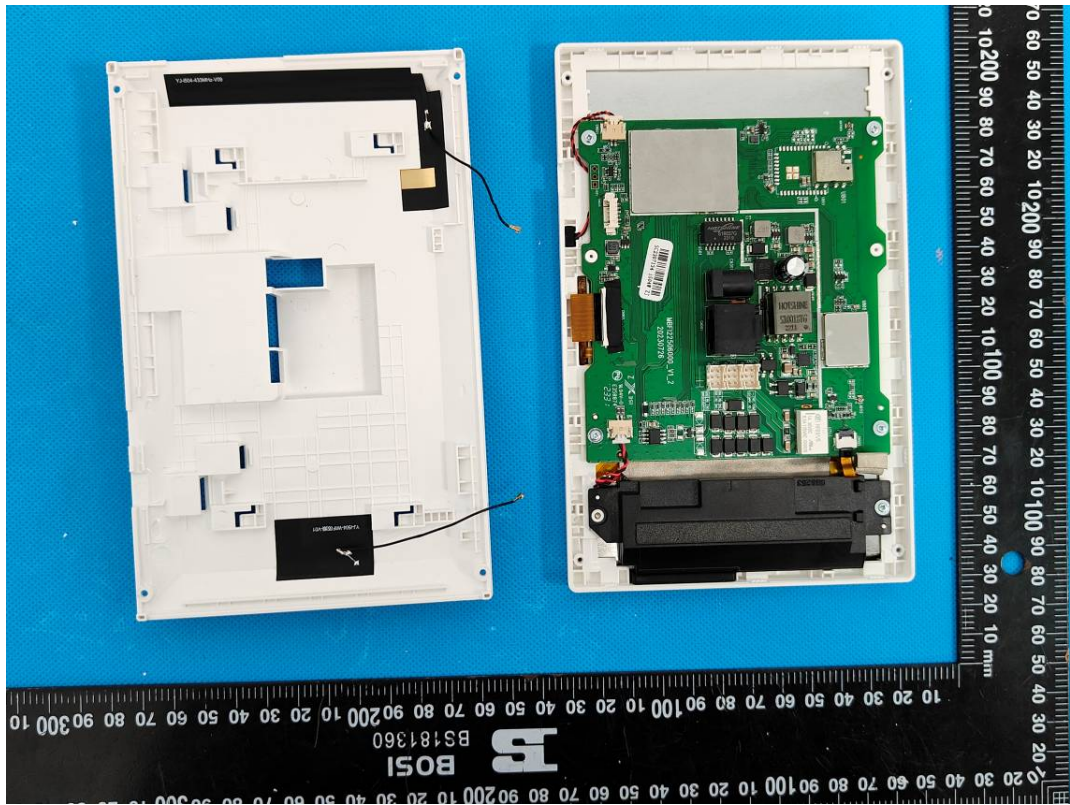

# EUT INTERNAL PHOTOGRAPHS

Model: i506W

WIFI ANT

433 RX ANT

Model: i504W

WiFi ANT

433 RX ANT

Model: Y504W-Y

WiFi ANT

433 RX ANT