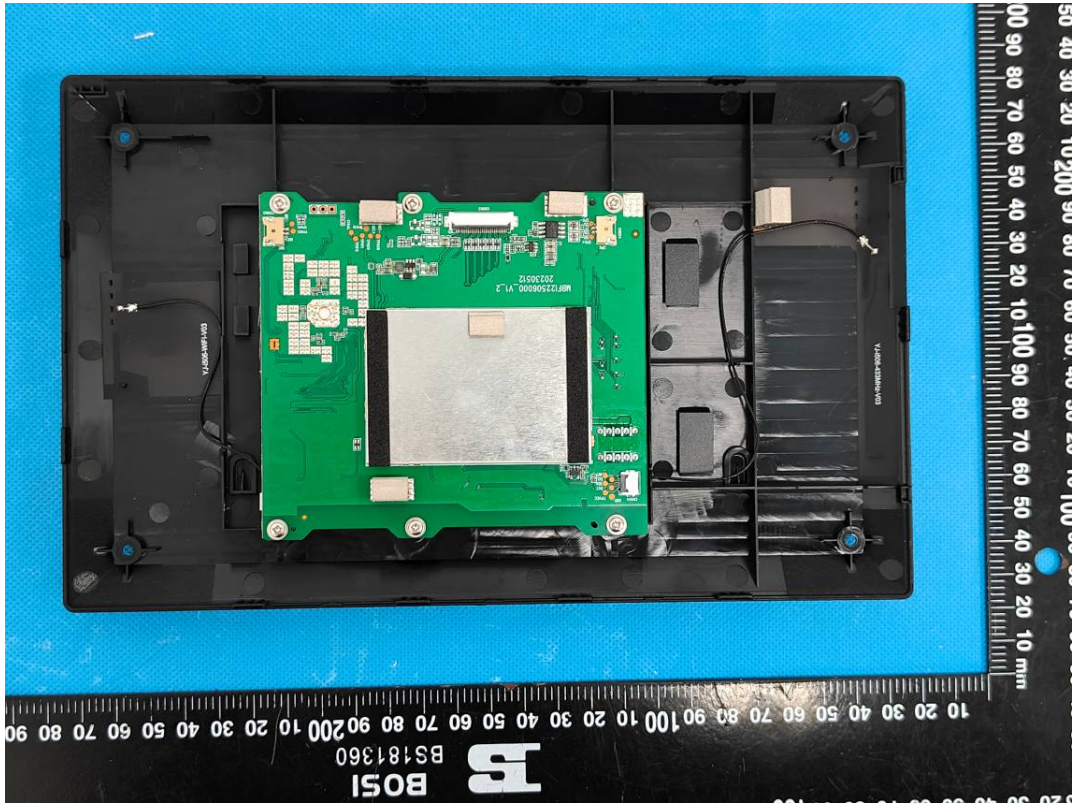

# EUT INTERNAL PHOTOGRAPHS

Model: i506W

WIFI ANT

433 RX ANT

Model: i504W

WiFi ANT

433 RX ANT

Model: Y504W-Y

WiFi ANT

433 RX ANT