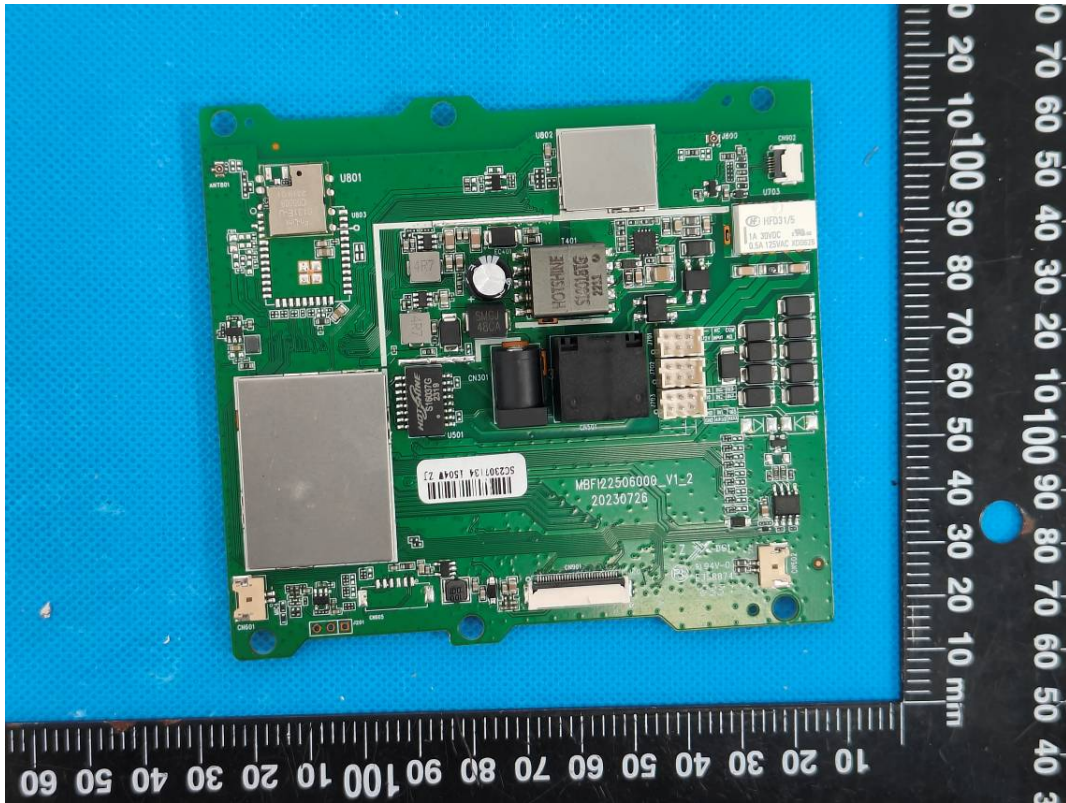

# EUT INTERNAL PHOTOGRAPHS

Model: i506W

WIFI ANT

433 RX ANT

Model: i504W

WiFi ANT

433 RX ANT

Model: Y504W-Y

WiFi ANT

433 RX ANT