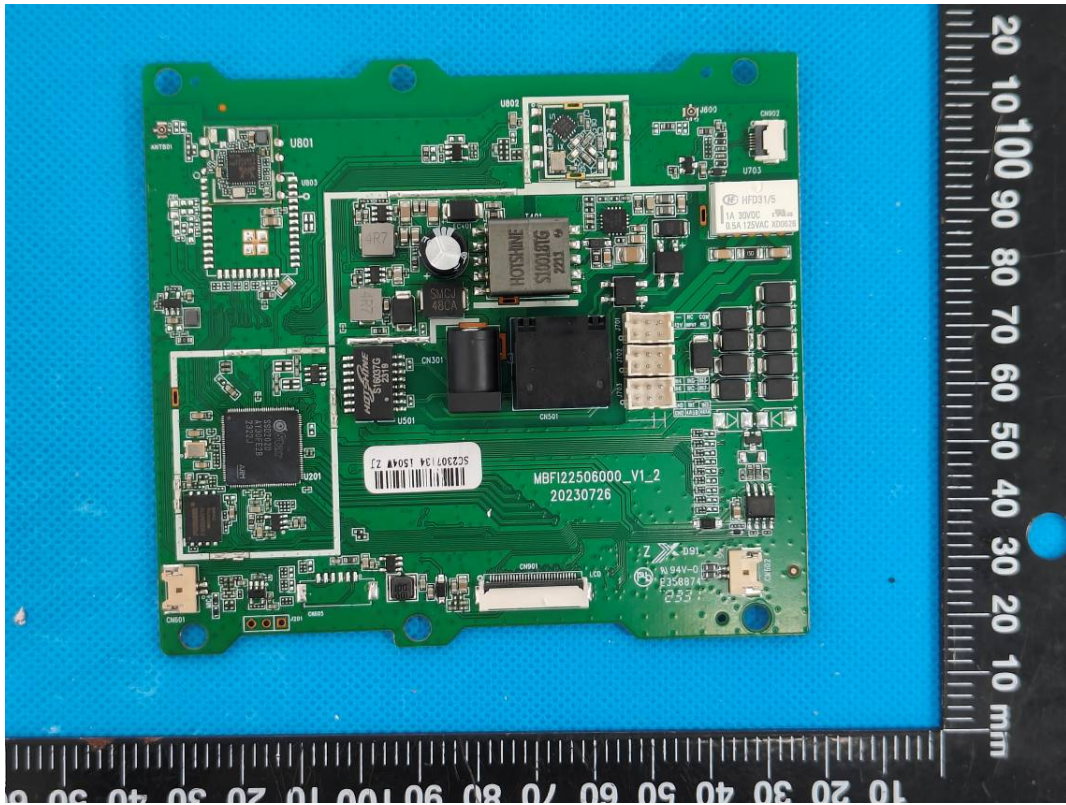

# EUT INTERNAL PHOTOGRAPHS

Model: i506W

WIFI ANT

433 RX ANT

Model: i504W

WiFi ANT

433 RX ANT

Model: Y504W-Y

WiFi ANT

433 RX ANT