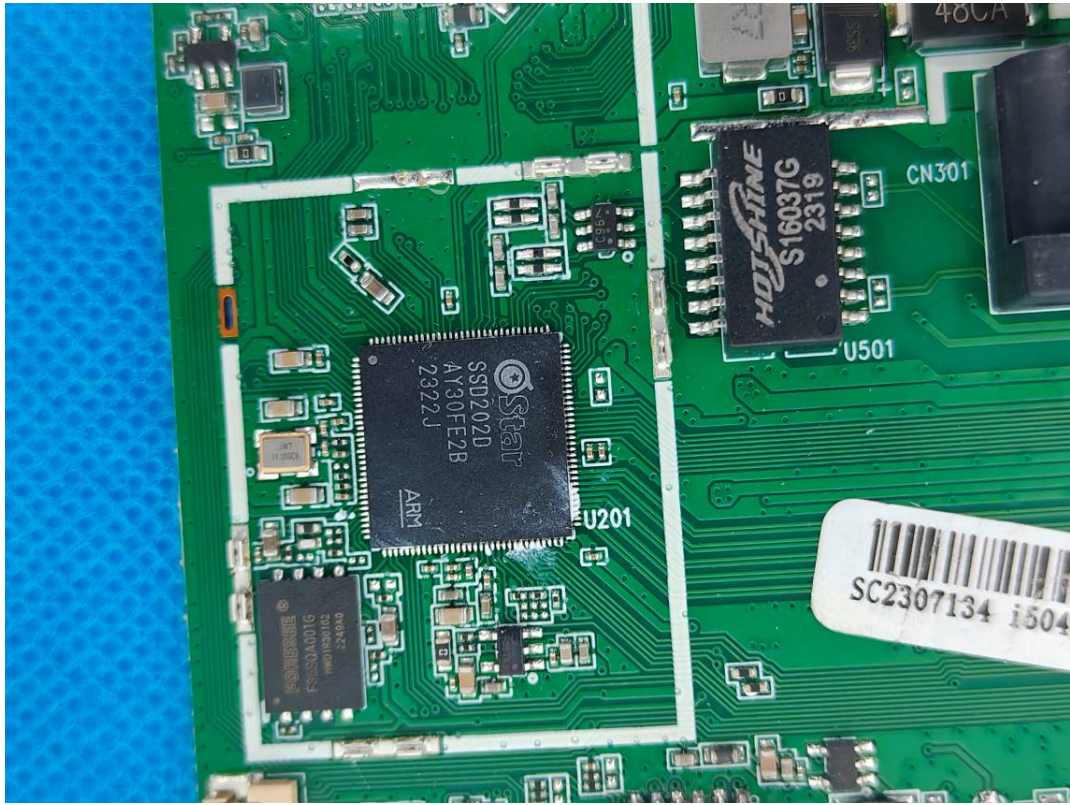

# EUT INTERNAL PHOTOGRAPHS

Model: i506W

WIFI ANT

433 RX ANT

Model: i504W

WiFi ANT

433 RX ANT

Model: Y504W-Y

WiFi ANT

433 RX ANT