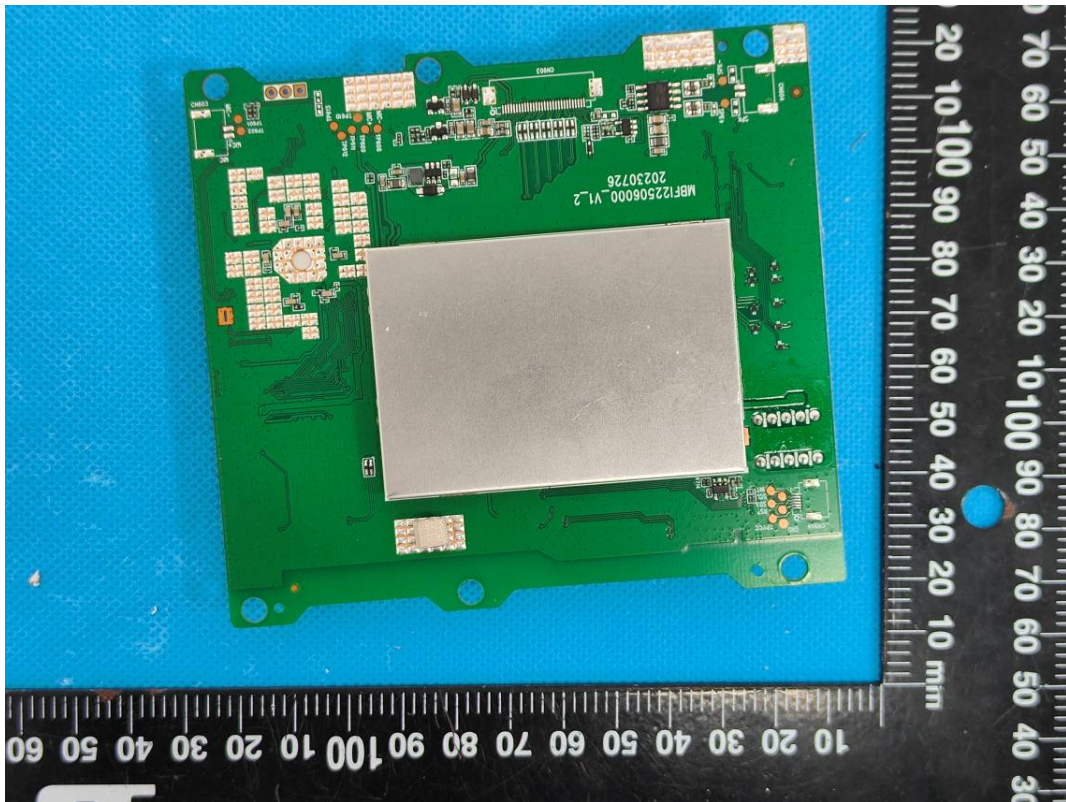

# EUT INTERNAL PHOTOGRAPHS

Model: i506W

WIFI ANT

433 RX ANT

Model: i504W

WiFi ANT

433 RX ANT

Model: Y504W-Y