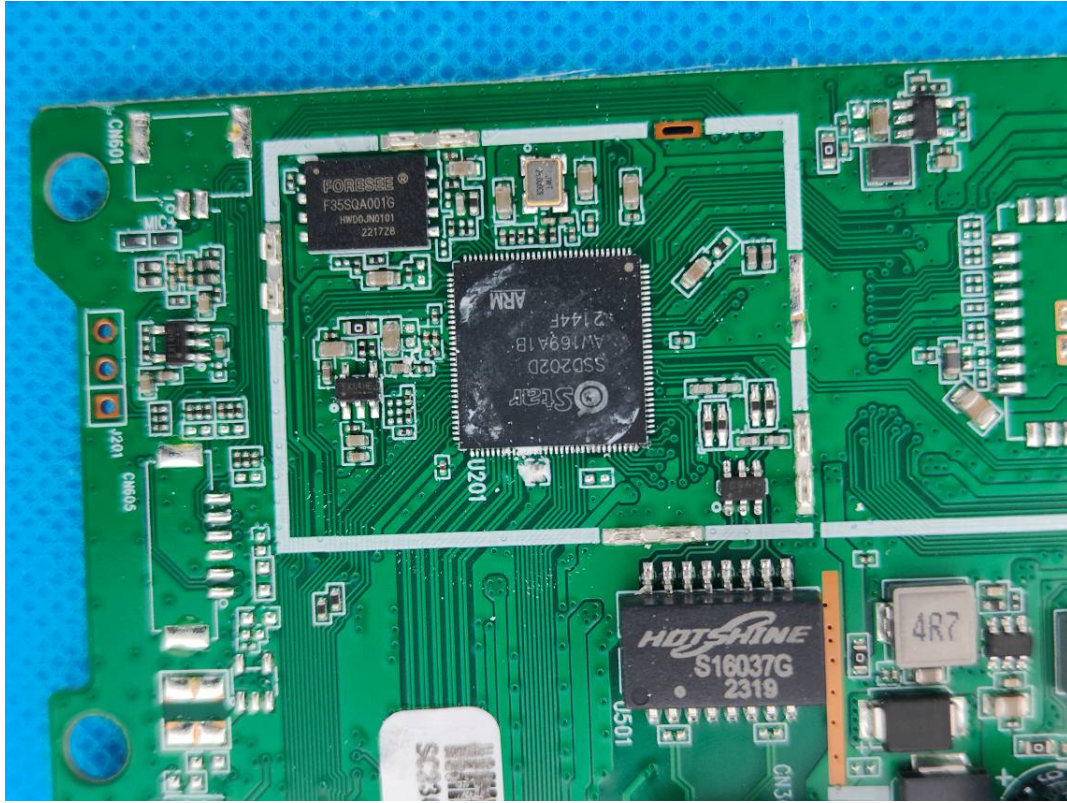

# EUT INTERNAL PHOTOGRAPHS

Model: i506W

WIFI ANT

433 RX ANT

Model: i504W

WiFi ANT

433 RX ANT

Model: Y504W-Y

WiFi ANT

433 RX ANT