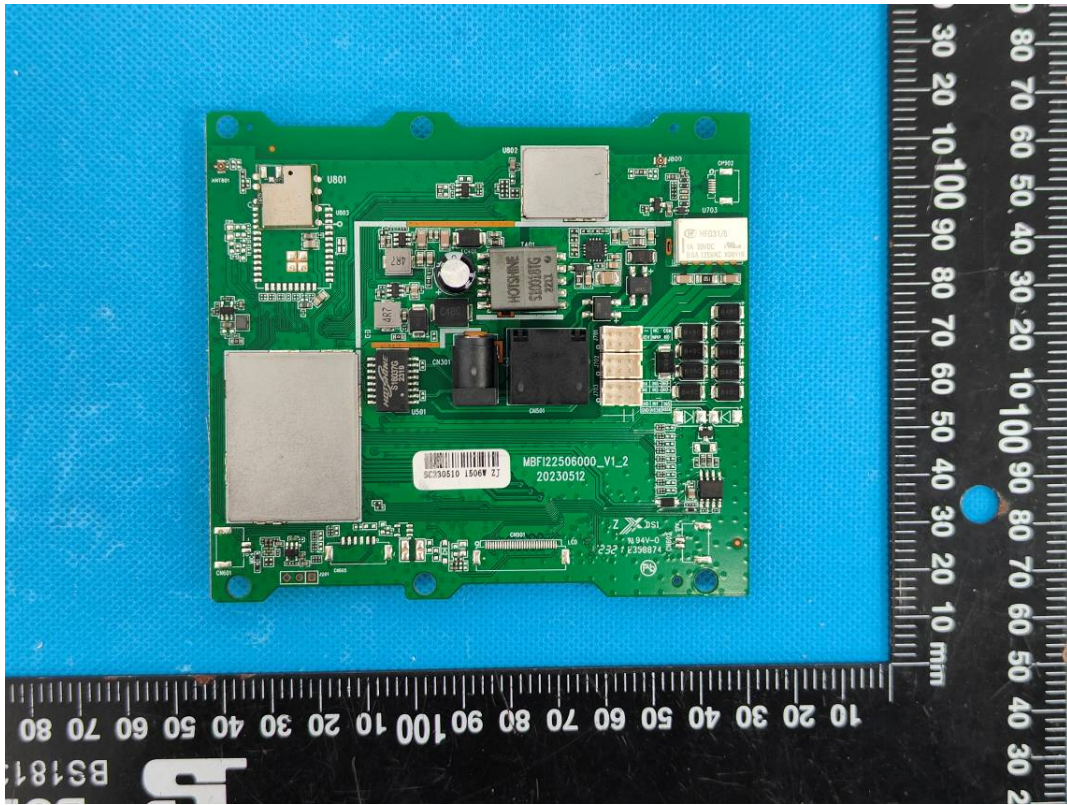

# EUT INTERNAL PHOTOGRAPHS

Model: i506W

WIFI ANT

433 RX ANT

Model: i504W

WiFi ANT

433 RX ANT

Model: Y504W-Y

WiFi ANT

433 RX ANT