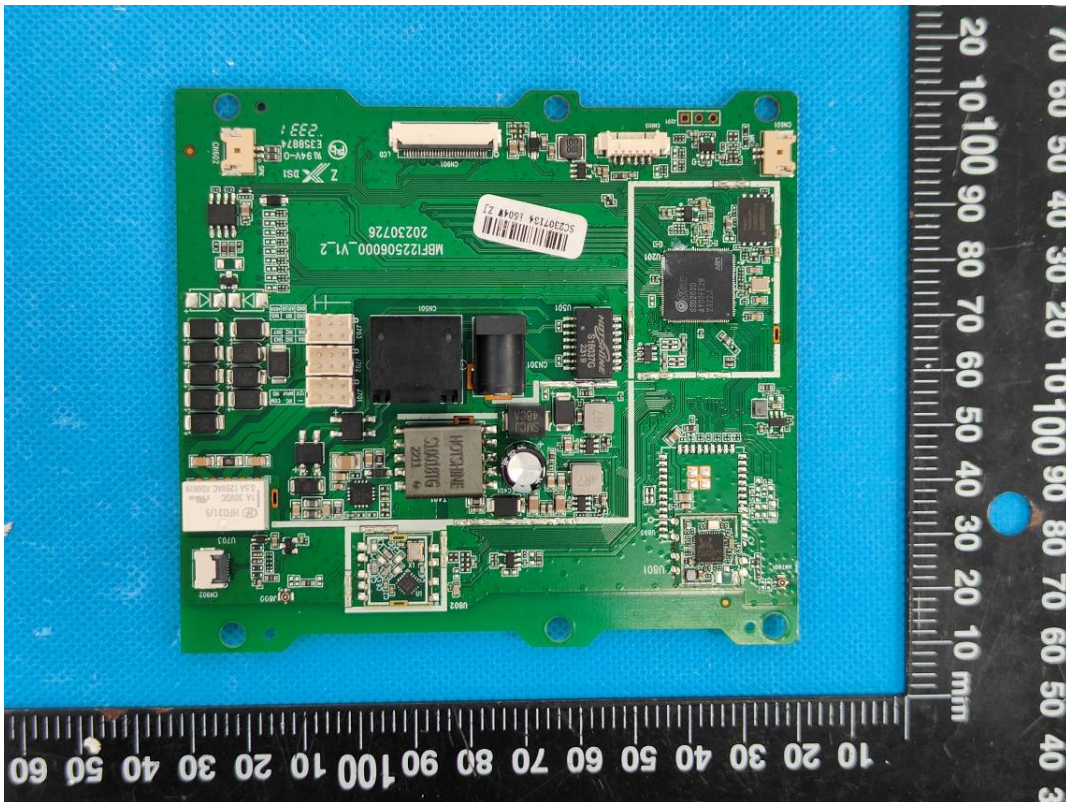

# EUT INTERNAL PHOTOGRAPHS

Model: i506W

WIFI ANT

433 RX ANT

Model: i504W

WiFi ANT

433 RX ANT

Model: Y504W-Y

WiFi ANT

433 RX ANT