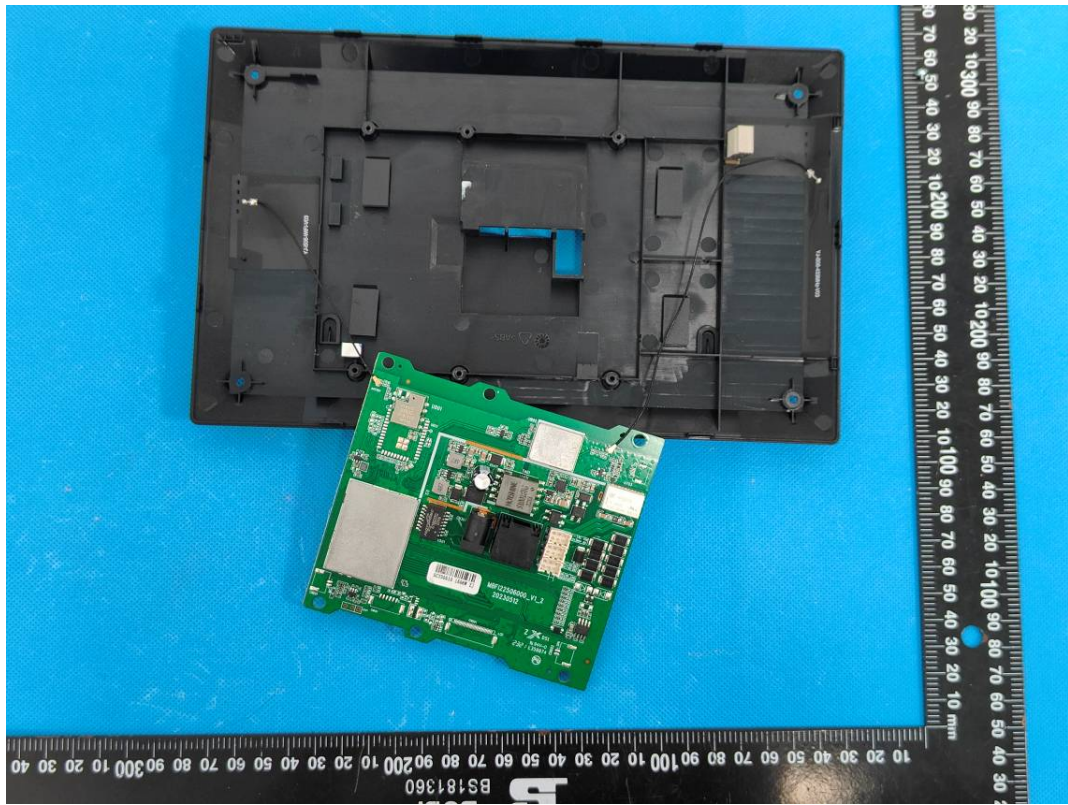

# EUT INTERNAL PHOTOGRAPHS

Model: i506W

WIFI ANT

433 RX ANT

Model: i504W

WiFi ANT

433 RX ANT

Model: Y504W-Y

WiFi ANT

433 RX ANT