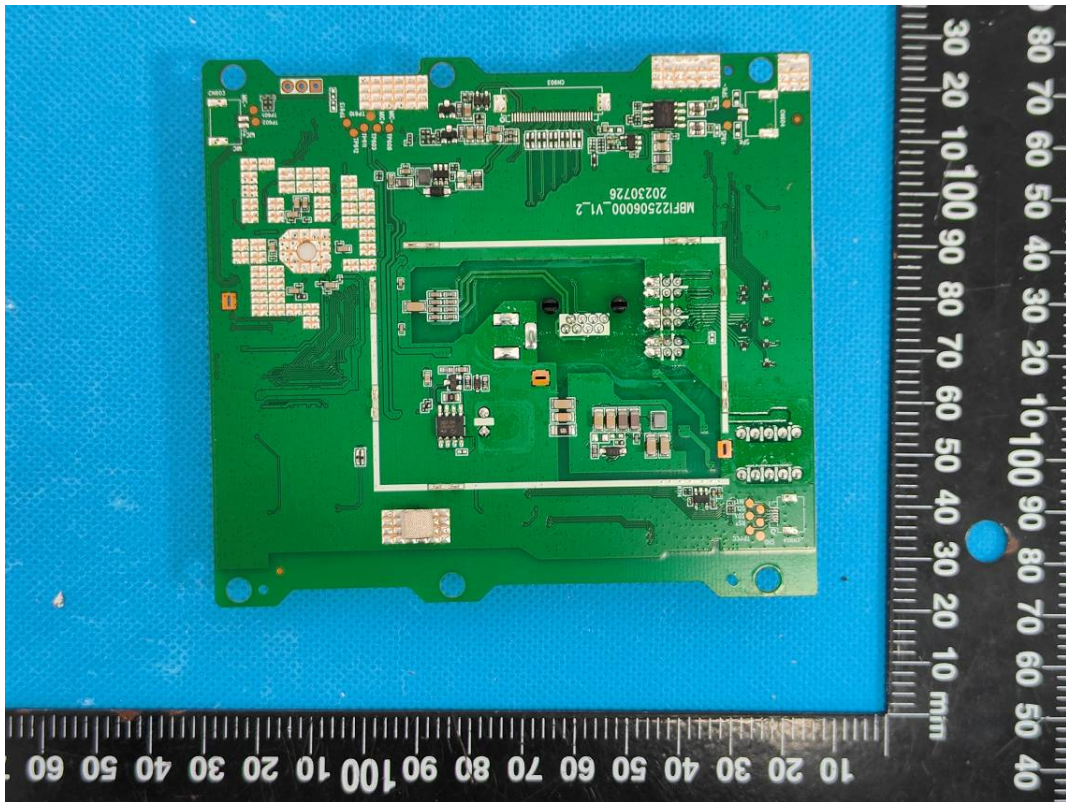

# EUT INTERNAL PHOTOGRAPHS

Model: i506W

WIFI ANT

433 RX ANT

Model: i504W

WiFi ANT

433 RX ANT

Model: Y504W-Y

WiFi ANT

433 RX ANT