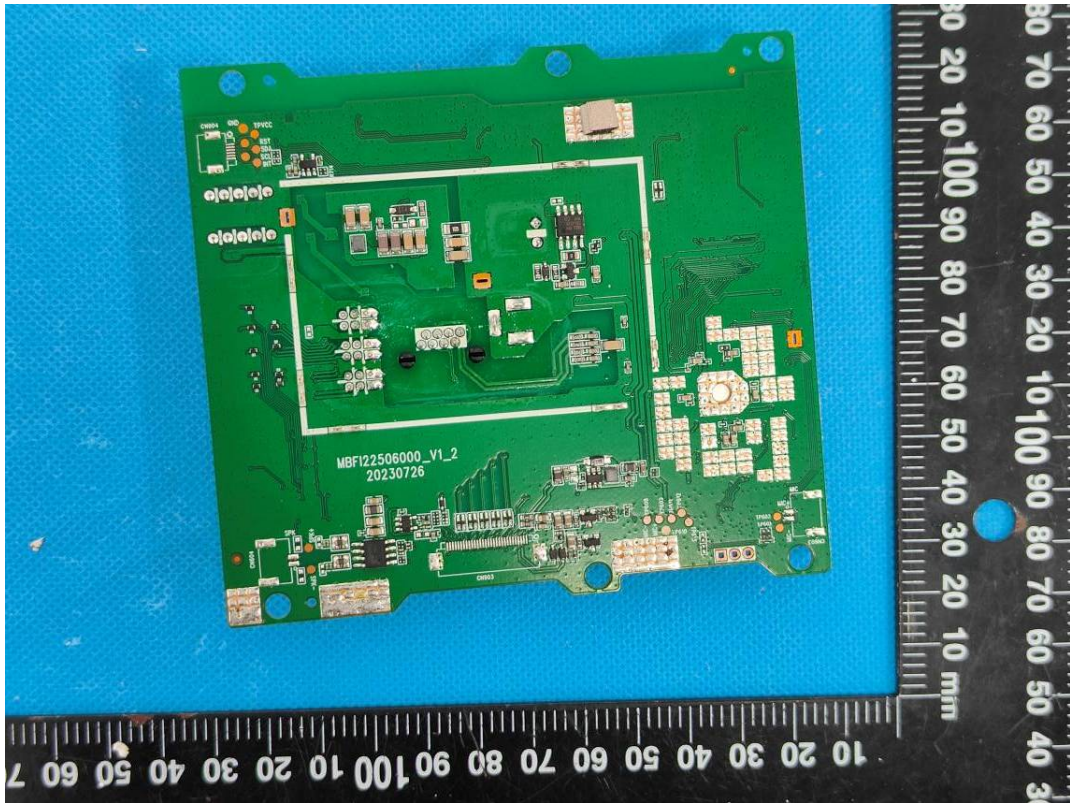

# EUT INTERNAL PHOTOGRAPHS

Model: i506W

WIFI ANT

433 RX ANT

Model: i504W

WiFi ANT

433 RX ANT

Model: Y504W-Y

WiFi ANT

433 RX ANT