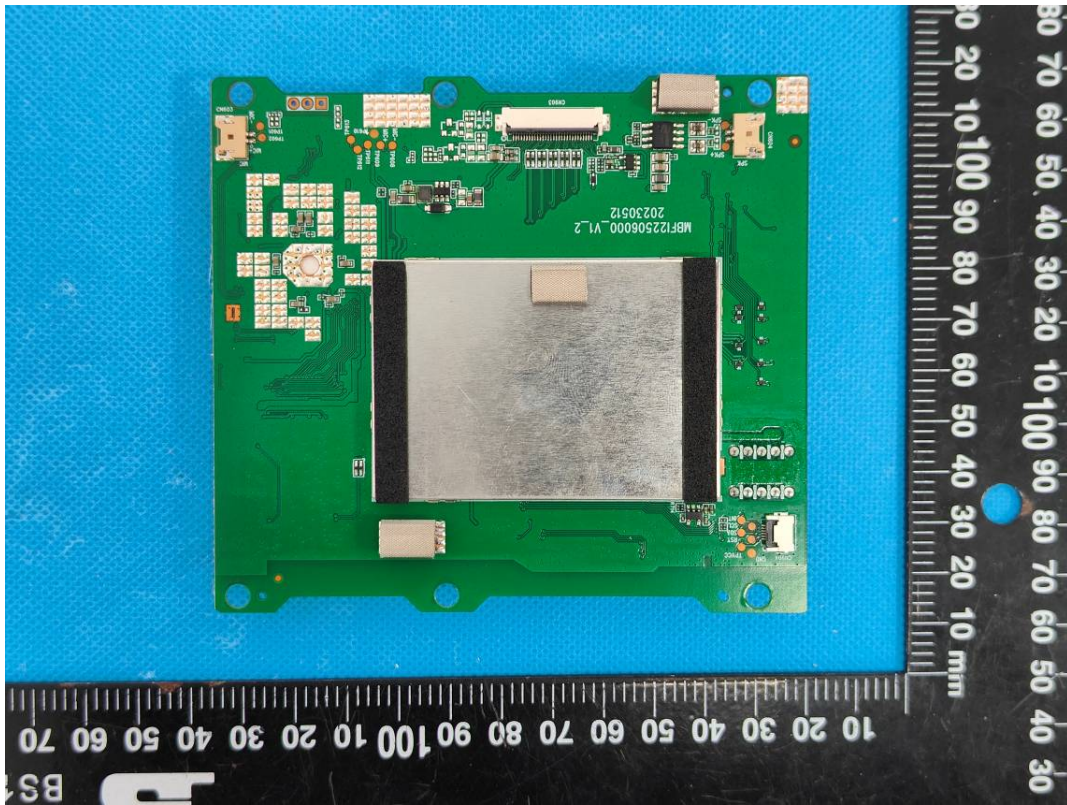

# EUT INTERNAL PHOTOGRAPHS

Model: i506W

WIFI ANT

433 RX ANT

Model: i504W

WiFi ANT

433 RX ANT

Model: Y504W-Y