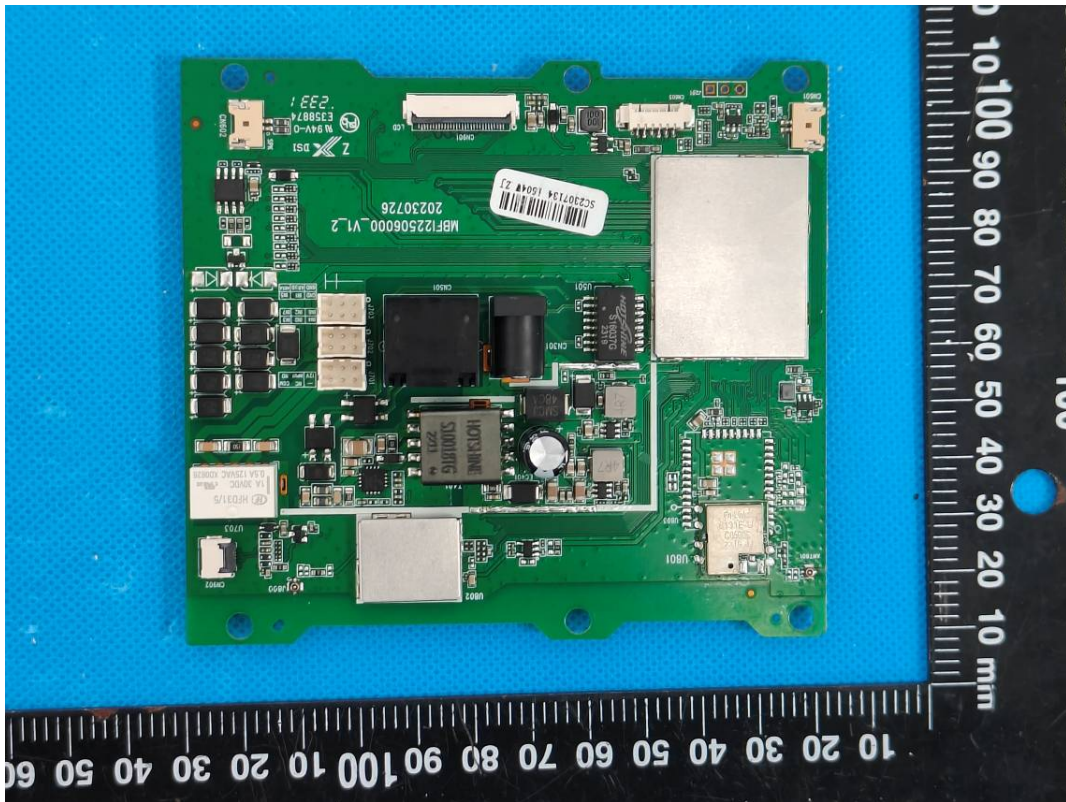

# EUT INTERNAL PHOTOGRAPHS

Model: i506W

WIFI ANT

433 RX ANT

Model: i504W

WiFi ANT

433 RX ANT

Model: Y504W-Y

WiFi ANT

433 RX ANT