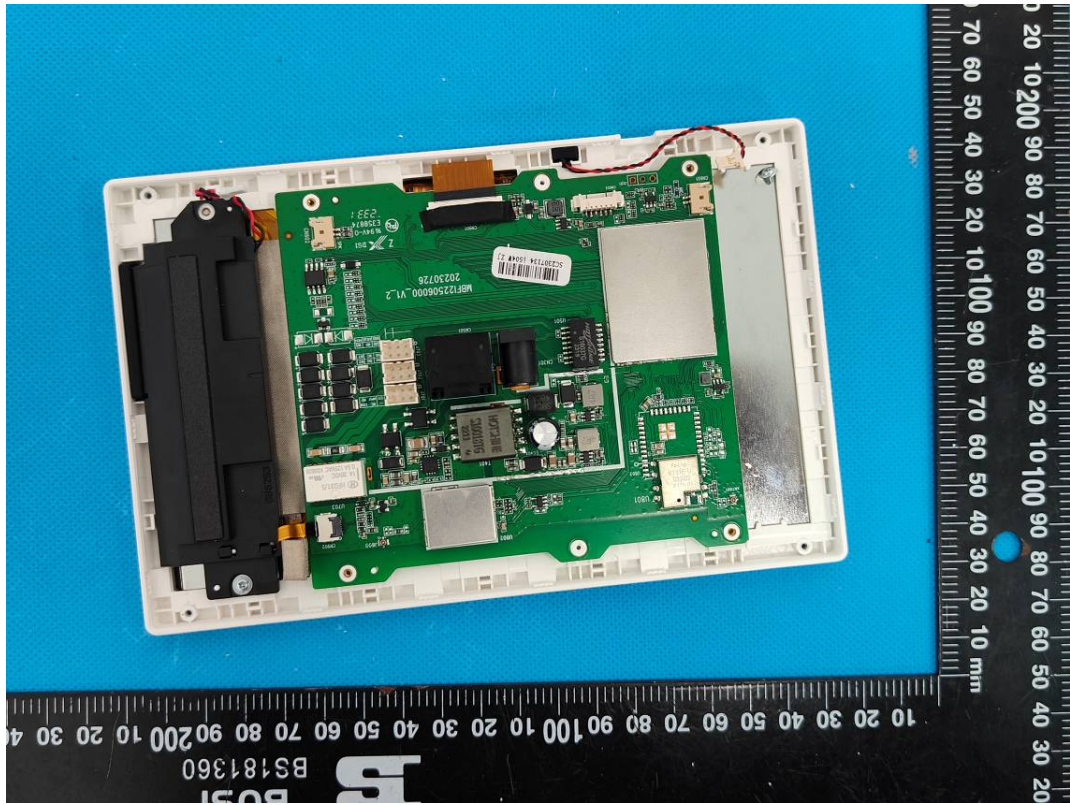

# EUT INTERNAL PHOTOGRAPHS

Model: i506W

WIFI ANT

433 RX ANT

Model: i504W

WiFi ANT

433 RX ANT

Model: Y504W-Y