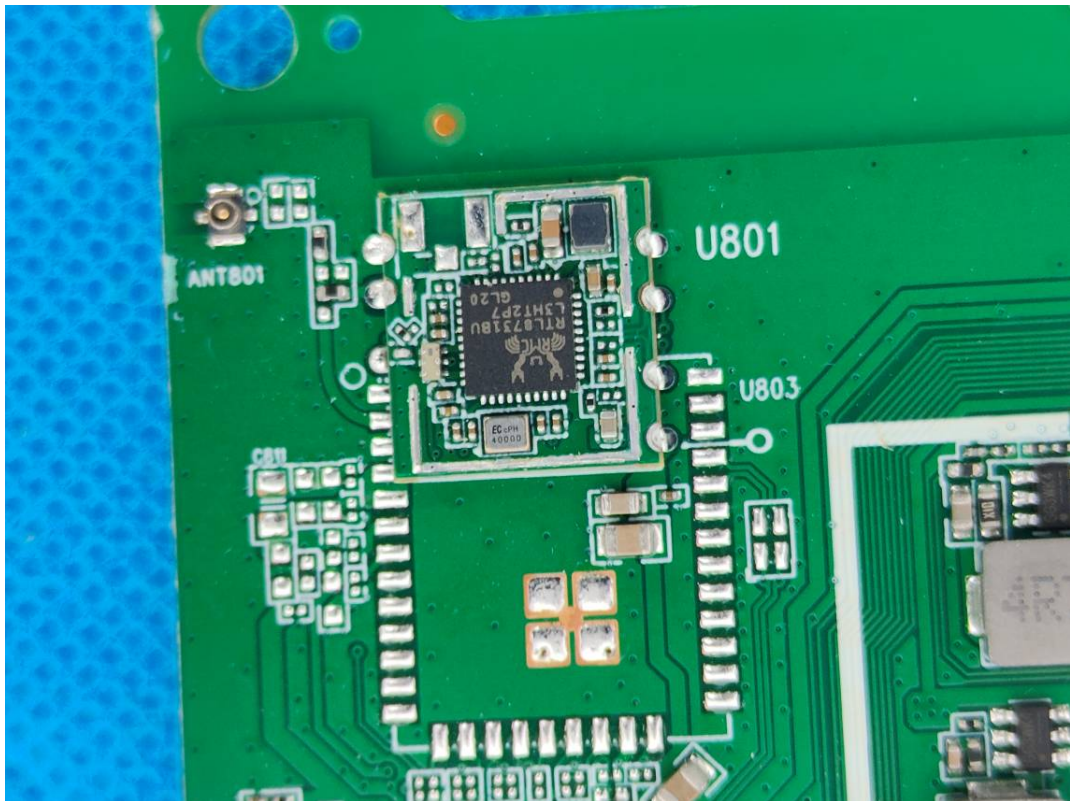

# EUT INTERNAL PHOTOGRAPHS

Model: i506W

WIFI ANT

433 RX ANT

Model: i504W

WiFi ANT

433 RX ANT

Model: Y504W-Y

WiFi ANT

433 RX ANT