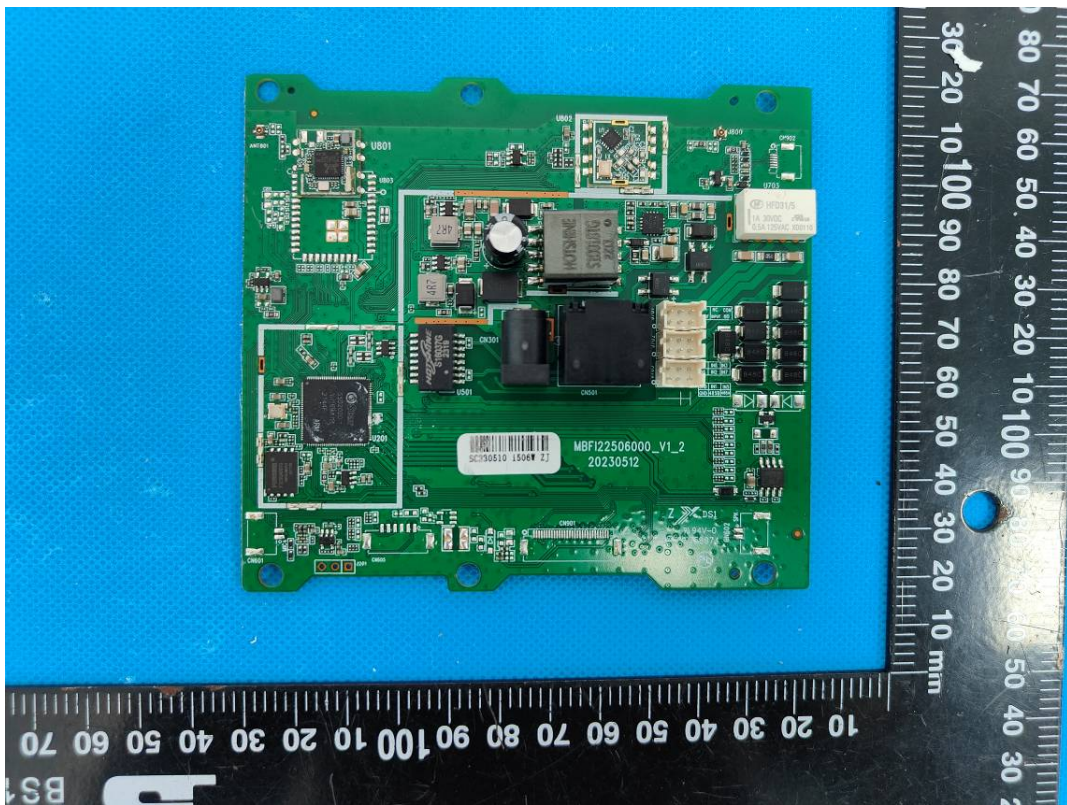

# EUT INTERNAL PHOTOGRAPHS

Model: i506W

WIFI ANT

433 RX ANT

Model: i504W

WiFi ANT

433 RX ANT

Model: Y504W-Y

WiFi ANT

433 RX ANT