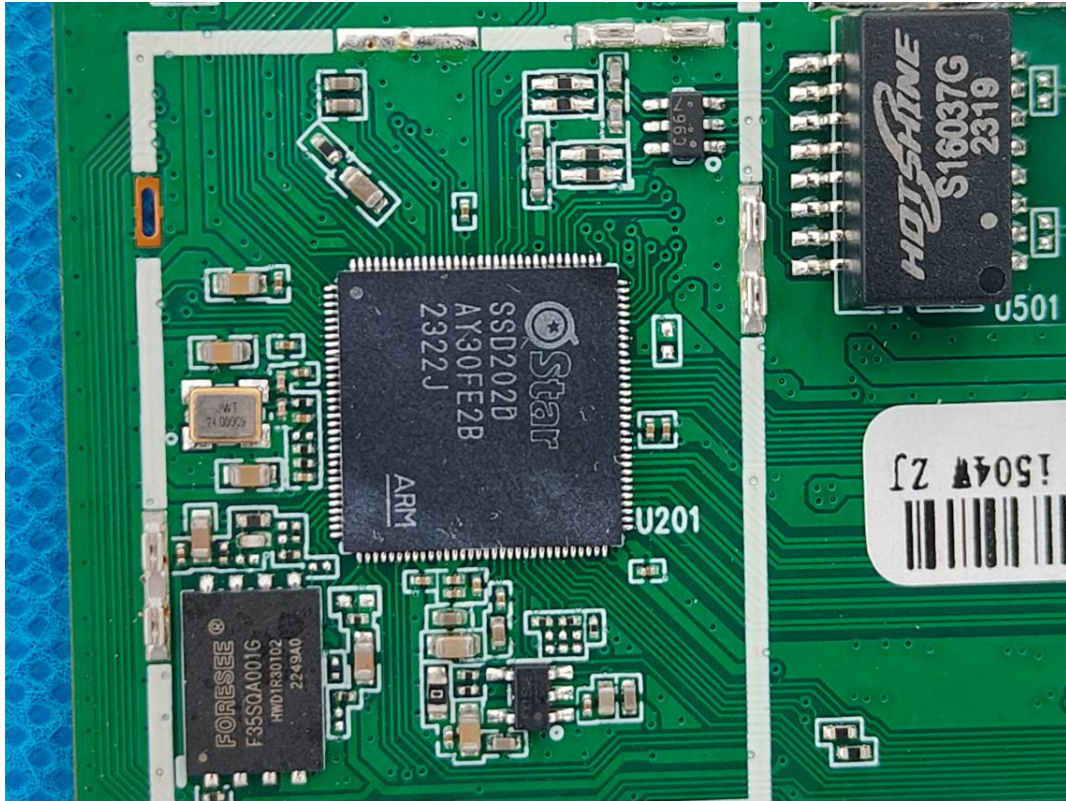

# EUT INTERNAL PHOTOGRAPHS

Model: i506W

WIFI ANT

433 RX ANT

Model: i504W

WiFi ANT

433 RX ANT

Model: Y504W-Y

WiFi ANT

433 RX ANT