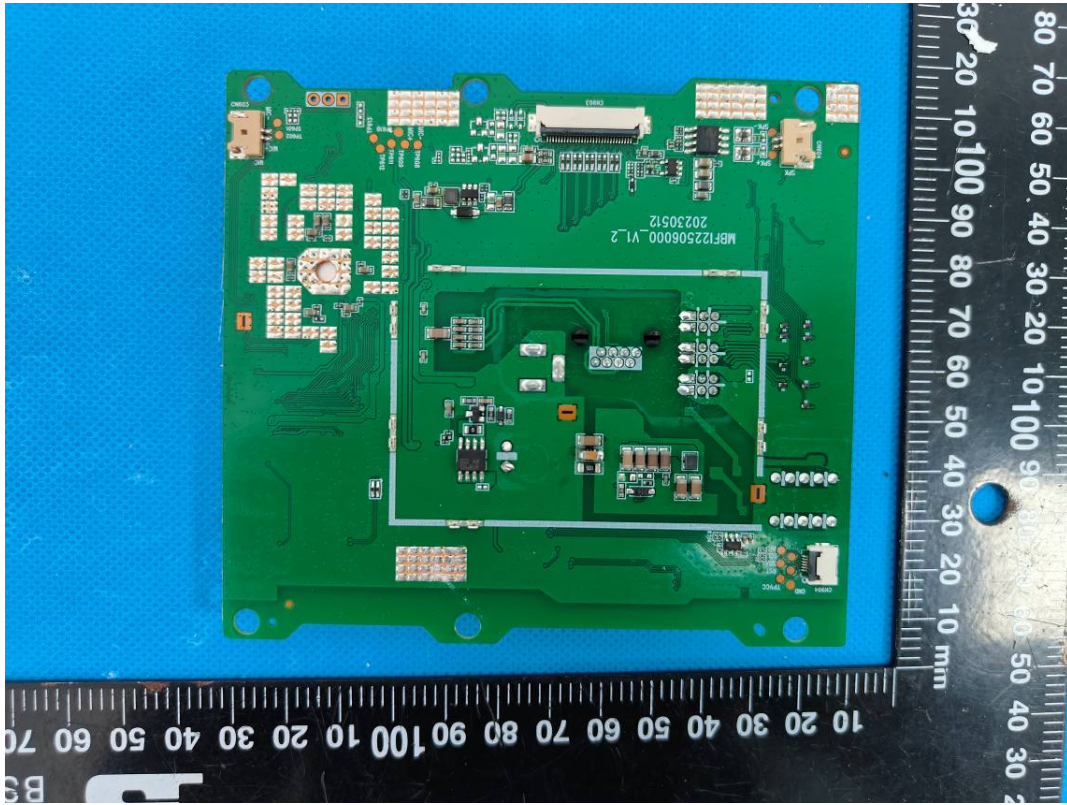

# EUT INTERNAL PHOTOGRAPHS

Model: i506W

WIFI ANT

433 RX ANT

Model: i504W

WiFi ANT

433 RX ANT

Model: Y504W-Y

WiFi ANT

433 RX ANT