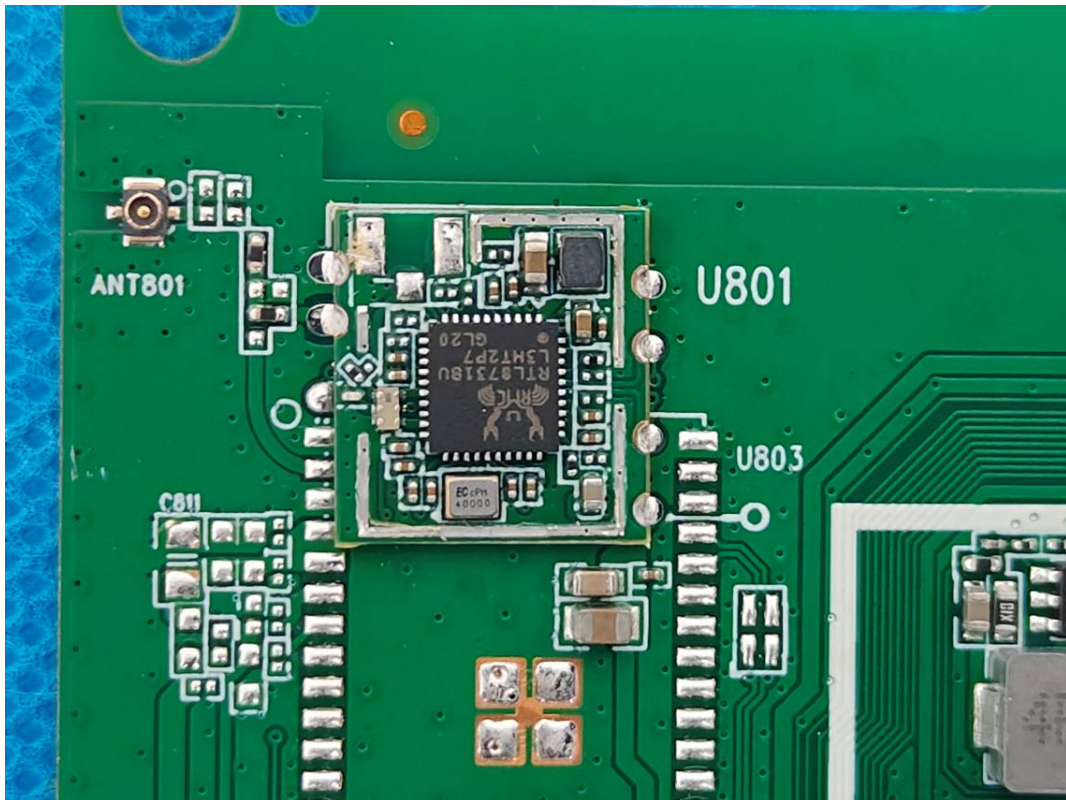

# EUT INTERNAL PHOTOGRAPHS

Model: i506W

WIFI ANT

433 RX ANT

Model: i504W

WiFi ANT

433 RX ANT

Model: Y504W-Y

WiFi ANT

433 RX ANT