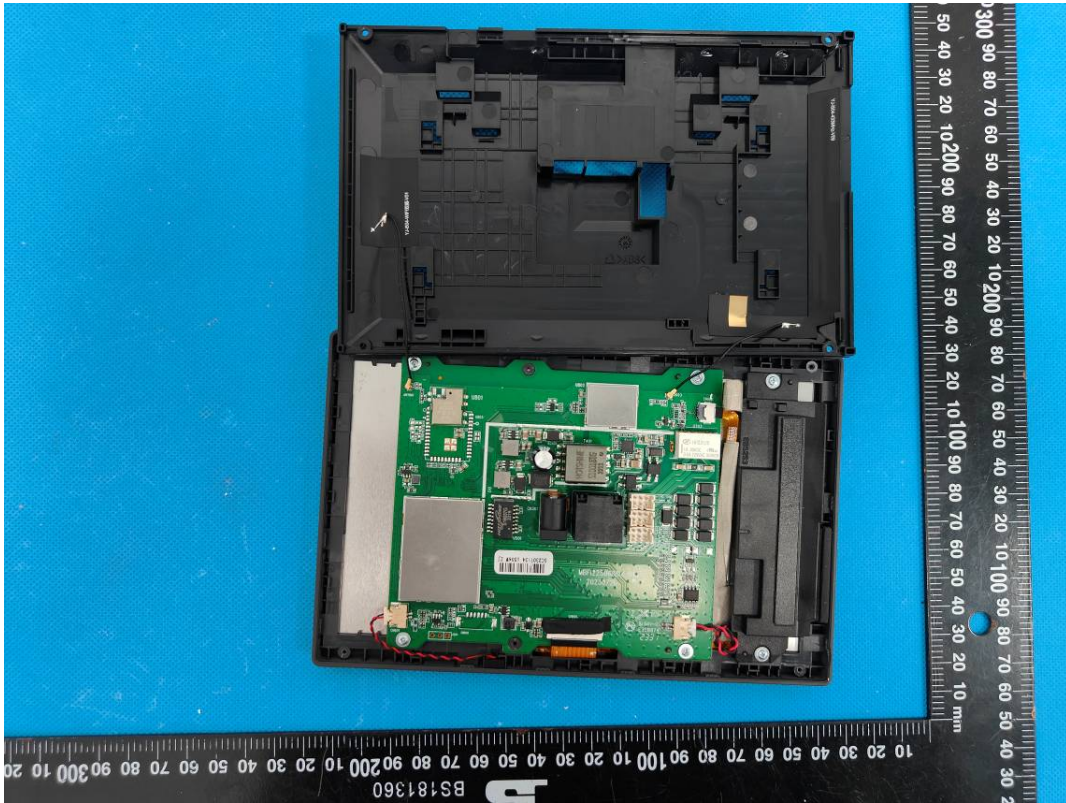

# EUT INTERNAL PHOTOGRAPHS

Model: i506W

WIFI ANT

433 RX ANT

Model: i504W

WiFi ANT

433 RX ANT

Model: Y504W-Y

WiFi ANT

433 RX ANT