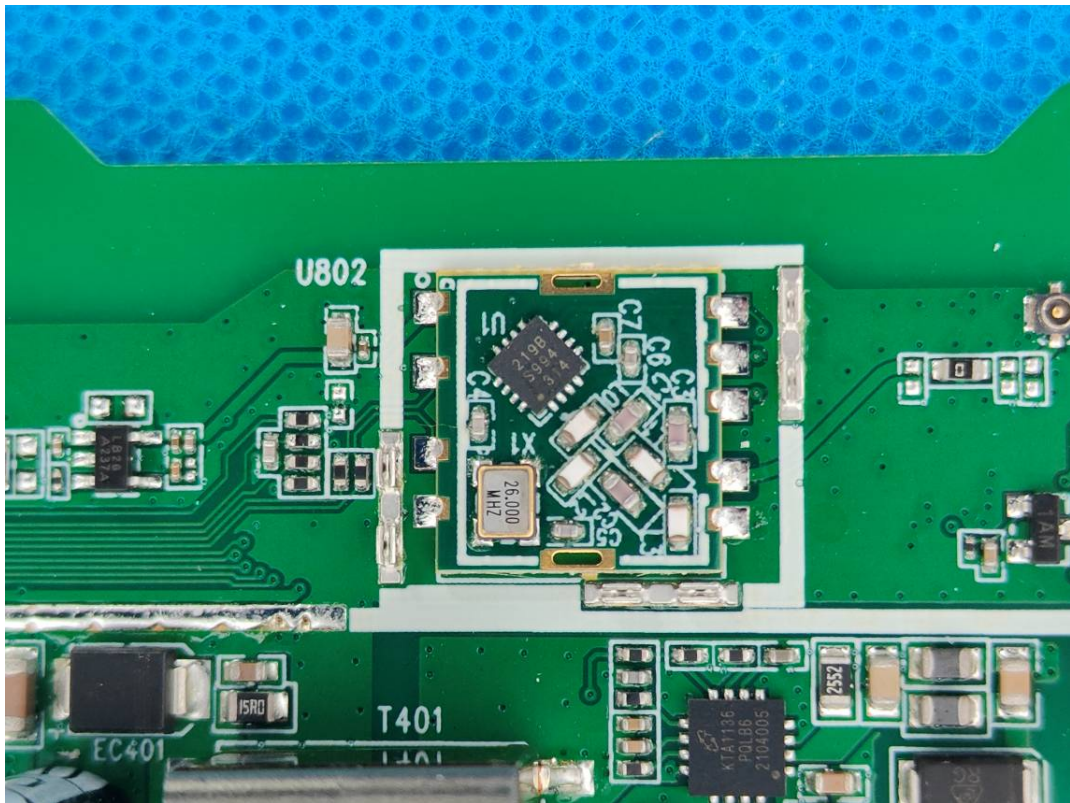

# EUT INTERNAL PHOTOGRAPHS

Model: i506W

WIFI ANT

433 RX ANT

Model: i504W

WiFi ANT

433 RX ANT

Model: Y504W-Y

WiFi ANT

433 RX ANT