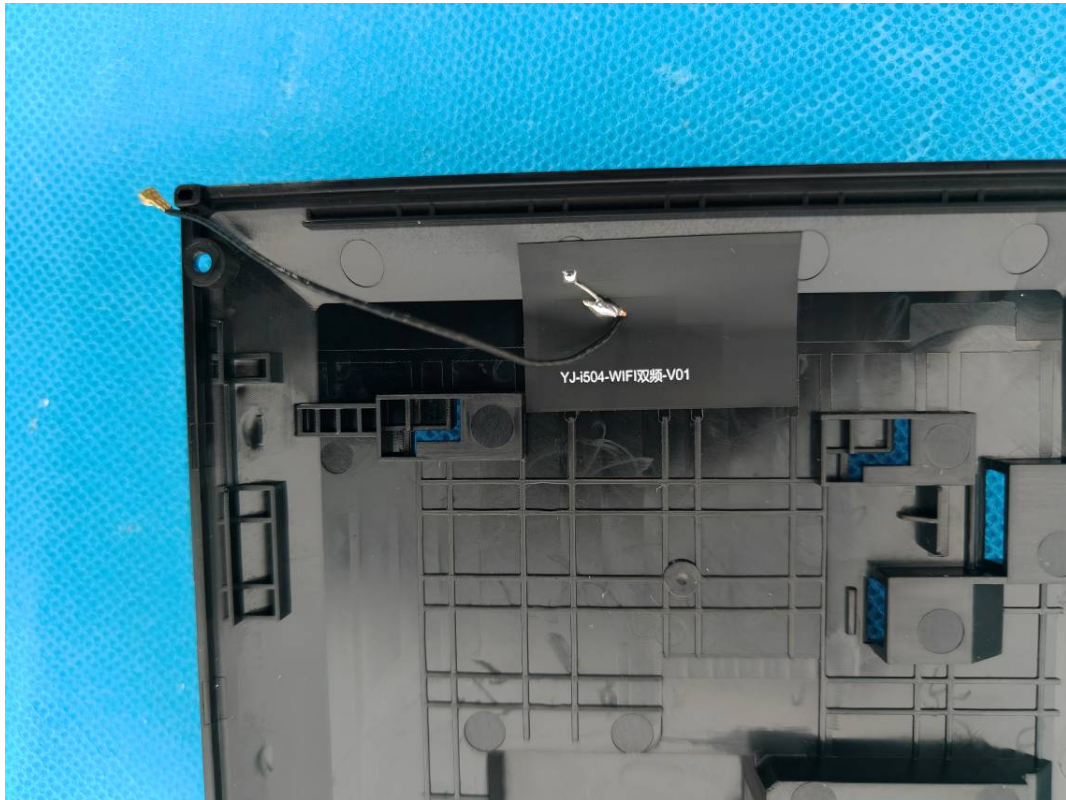

# EUT INTERNAL PHOTOGRAPHS

Model: i506W

WIFI ANT

433 RX ANT

Model: i504W

WiFi ANT

433 RX ANT

Model: Y504W-Y

WiFi ANT

433 RX ANT