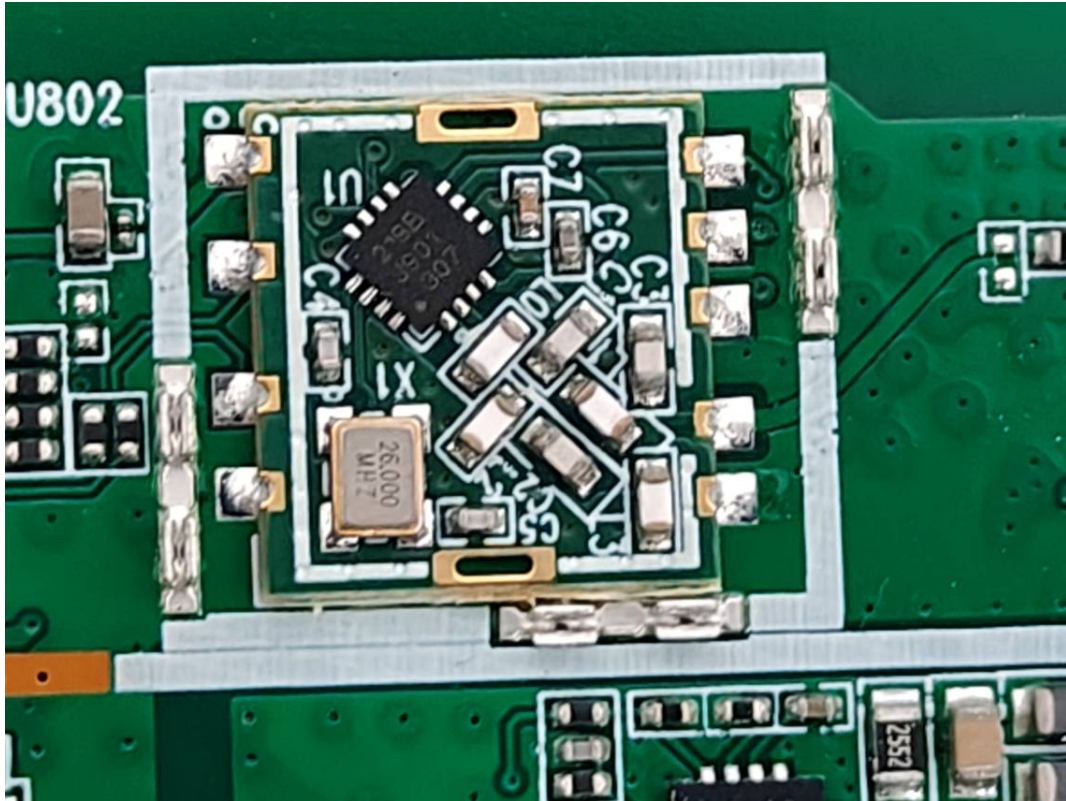

# EUT INTERNAL PHOTOGRAPHS

Model: i506W

WIFI ANT

433 RX ANT

Model: i504W

WiFi ANT

433 RX ANT

Model: Y504W-Y

WiFi ANT

433 RX ANT