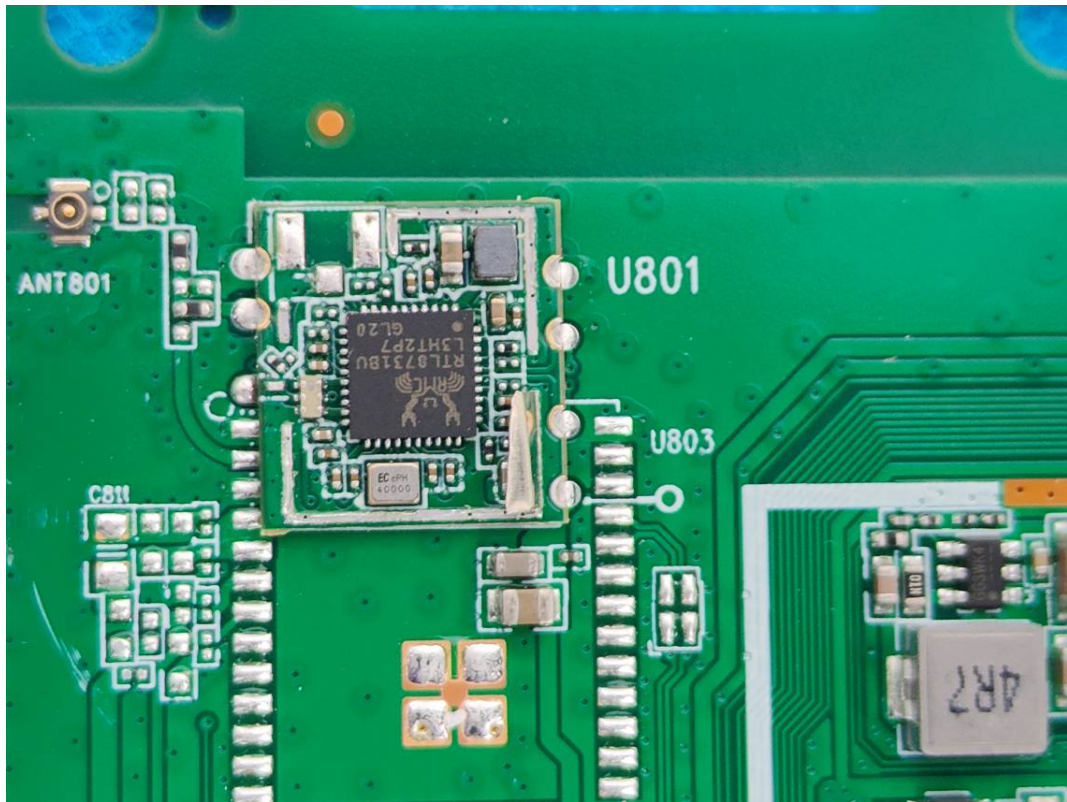

# EUT INTERNAL PHOTOGRAPHS

Model: i506W

WIFI ANT

433 RX ANT

Model: i504W

WiFi ANT

433 RX ANT

Model: Y504W-Y

WiFi ANT

433 RX ANT