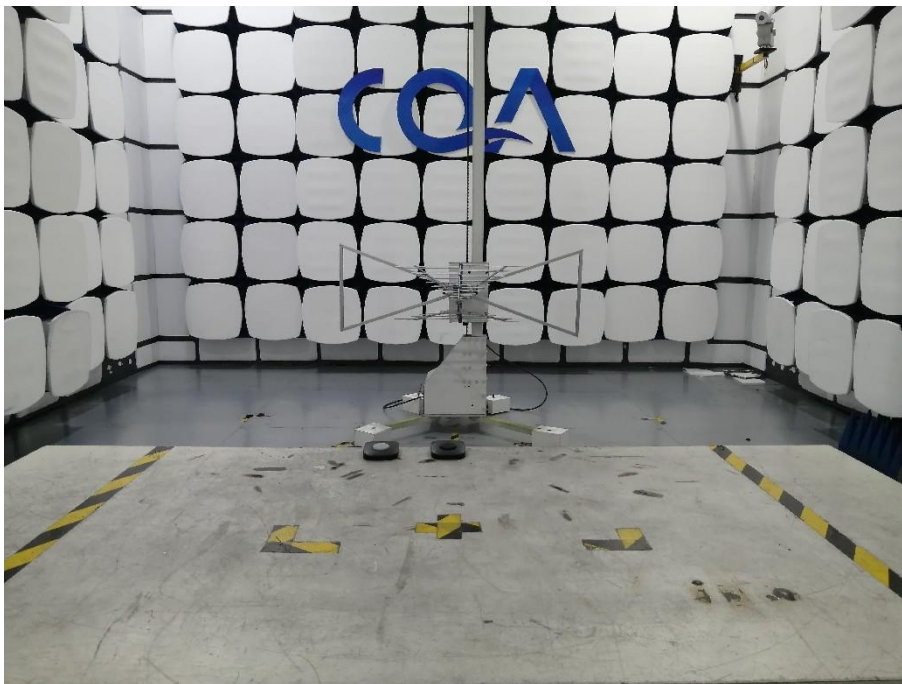

Setup photos

1 Photographs - EUT Test Setup

1.1 Radiated Spurious Emission

9kHz~30MHz:

30MHz~1GHz:

Above 1GHz:

1.2 Conducted Emissions Test Setup