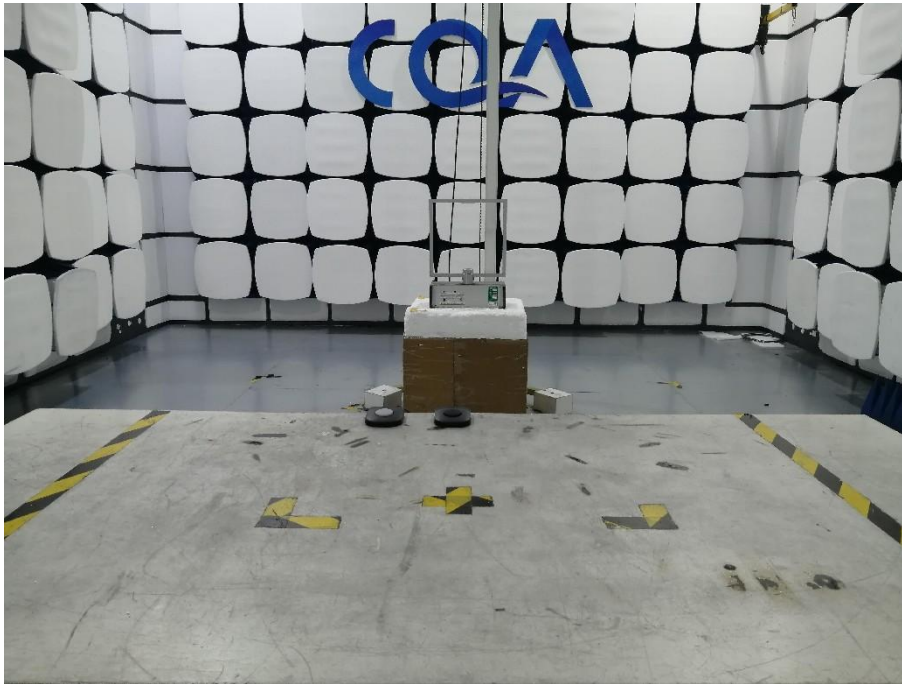

Setup photos

1 Photographs - EUT Test Setup

1.1 Radiated Spurious Emission

9kHz~30MHz:

30MHz~1GHz:

Above 1GHz:

1.2 Conducted Emissions Test Setup