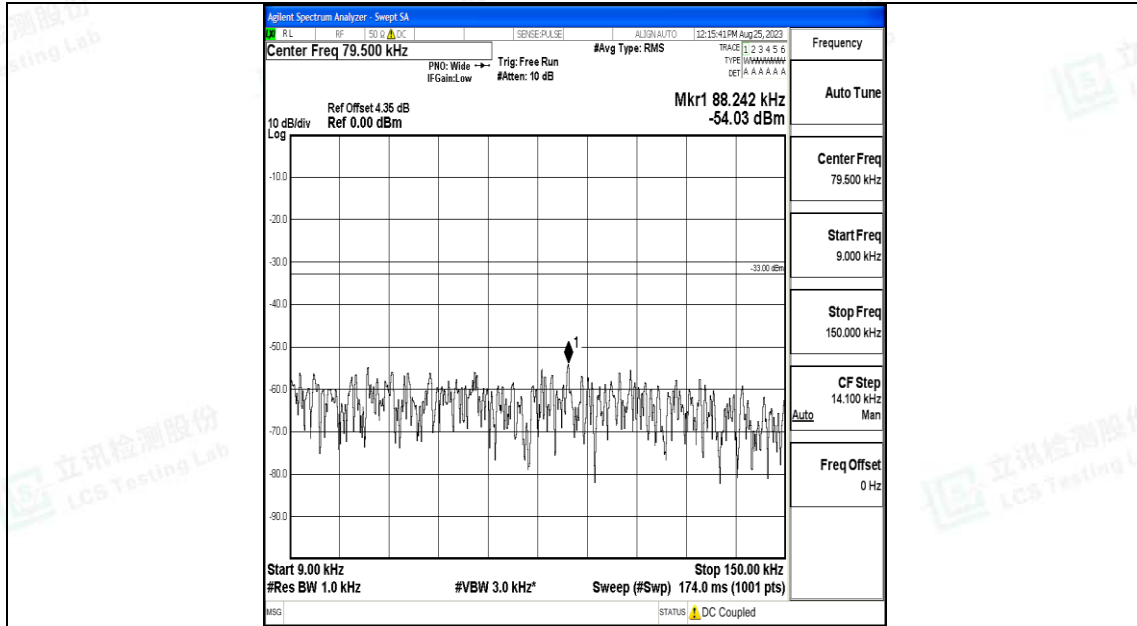

Band71_15MHz_16QAM_133197_1RB#0_0.15~30_0.15~30

Band71_15MHz_16QAM_133197_1RB#0_30~1000_30~1000

Band71_15MHz_16QAM_133197_1RB#0_1000~3000_1000~3000

Band71_15MHz_16QAM_133197_1RB#0_3000~10000_3000~10000

Band71_15MHz_QPSK_133297_1RB#0_0.009~0.15_0.009~0.15