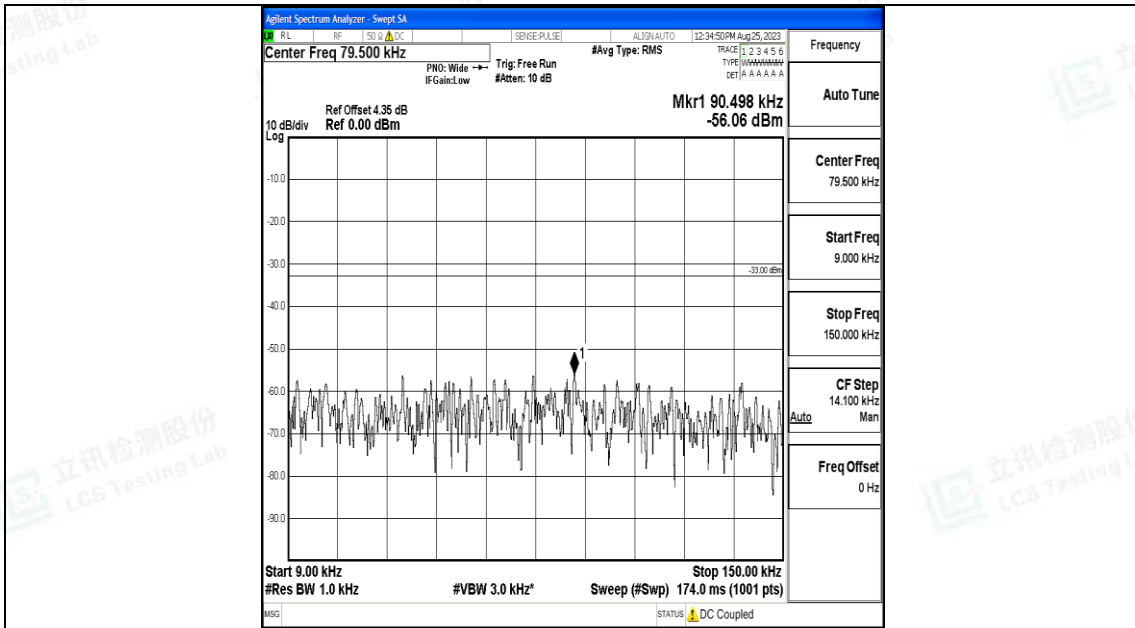

Band71_20MHz_16QAM_133322_1RB#0_0.15~30_0.15~30

Band71_20MHz_16QAM_133322_1RB#0_30~1000_30~1000

Band71_20MHz_16QAM_133322_1RB#0_1000~3000_1000~3000

Band71_20MHz_16QAM_133322_1RB#0_3000~10000_3000~10000

Band71_20MHz_QPSK_133372_1RB#0_0.009~0.15_0.009~0.15