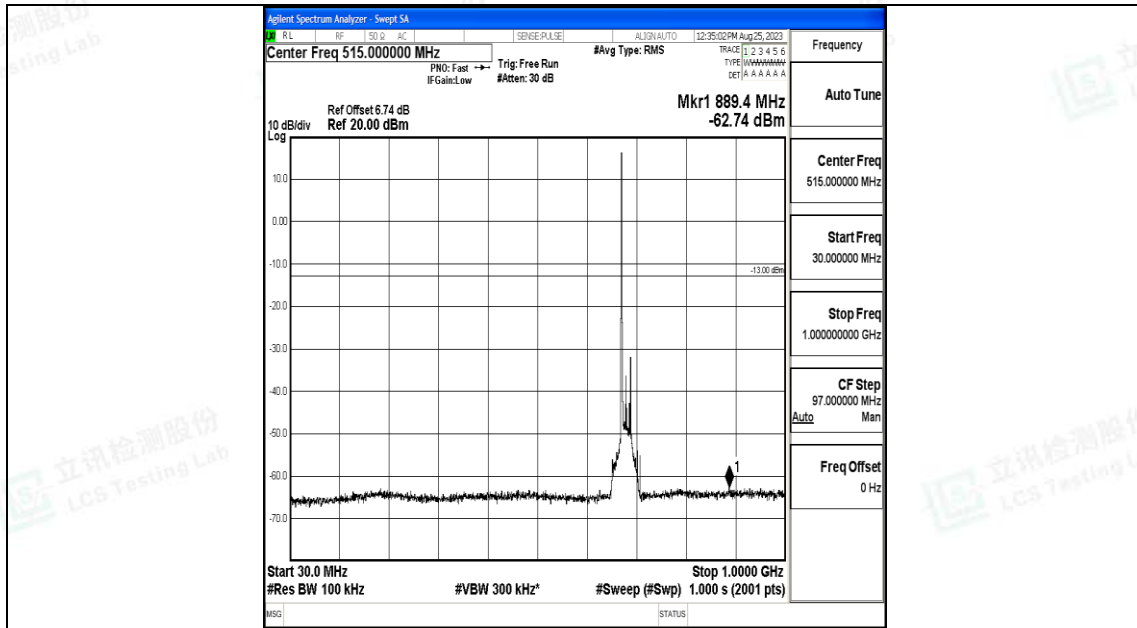

Band71_20MHz_QPSK_133372_1RB#0_0.15~30_0.15~30

Band71_20MHz_QPSK_133372_1RB#0_30~1000_30~1000