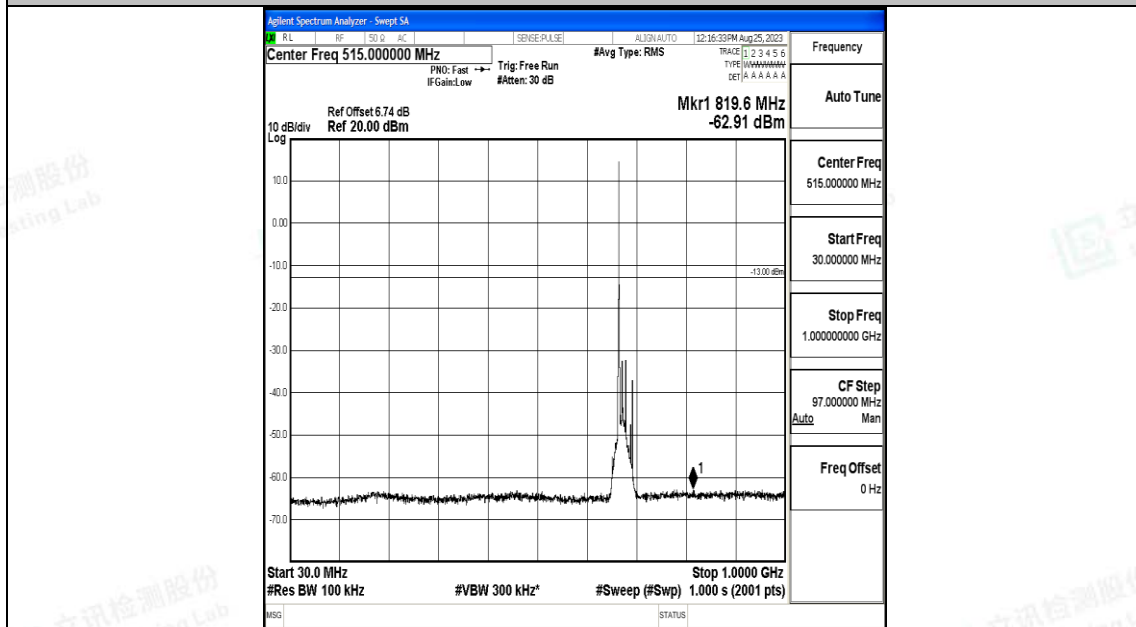

Band71_15MHz_16QAM_133297_1RB#0_0.15~30_0.15~30

Band71_15MHz_16QAM_133297_1RB#0_30~1000_30~1000