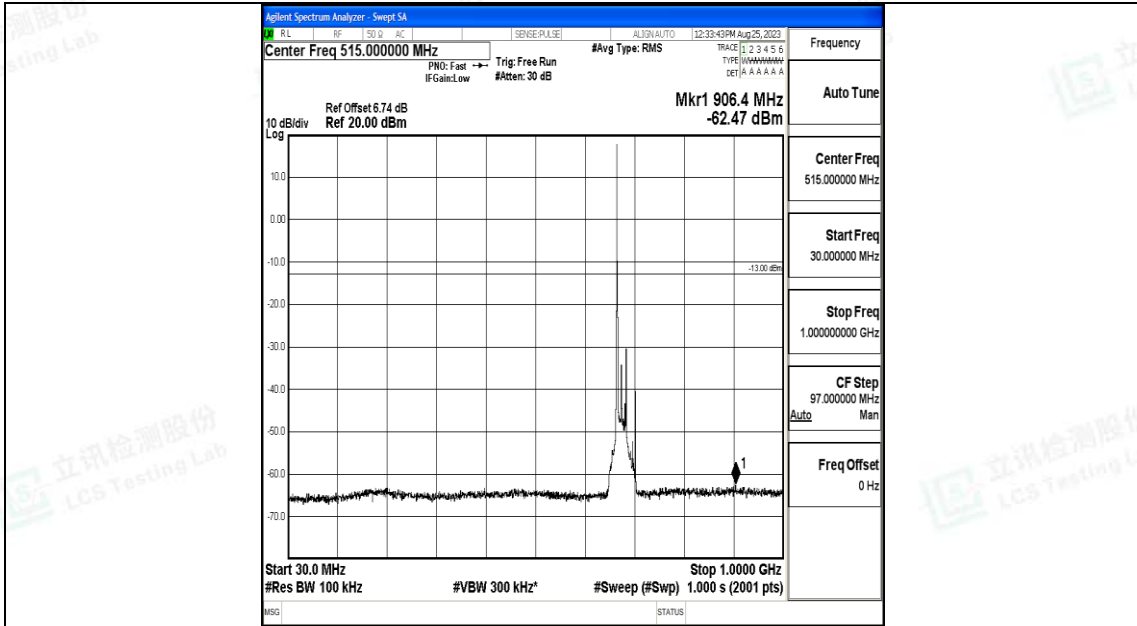

Band71_20MHz_QPSK_133322_1RB#0_0.15~30_0.15~30

Band71_20MHz_QPSK_133322_1RB#0_30~1000_30~1000