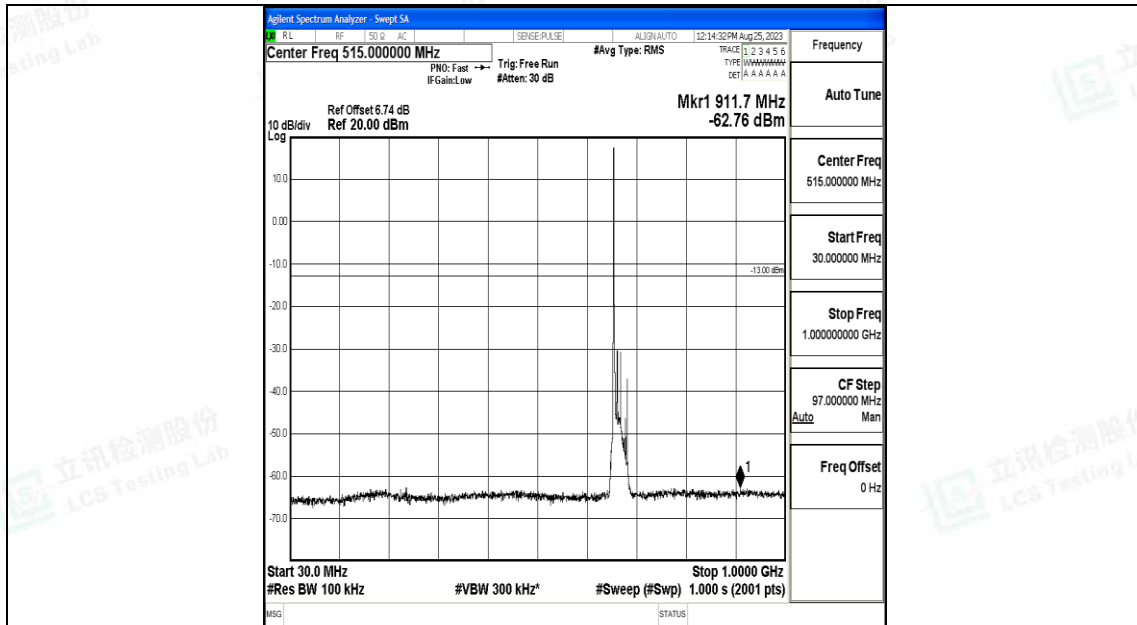

Band71_15MHz_QPSK_133197_1RB#0_0.15~30_0.15~30

Band71_15MHz_QPSK_133197_1RB#0_30~1000_30~1000