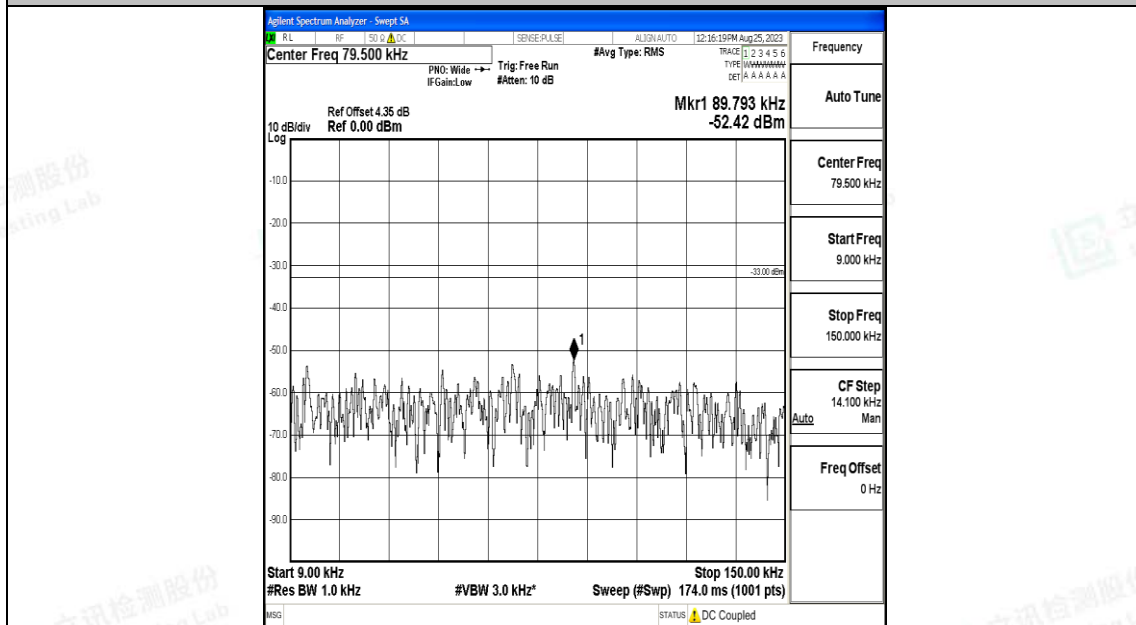

Band71_15MHz_QPSK_133297_1RB#0_0.15~30_0.15~30

Band71_15MHz_QPSK_133297_1RB#0_30~1000_30~1000

Band71_15MHz_QPSK_133297_1RB#0_1000~3000_1000~3000

Band71_15MHz_QPSK_133297_1RB#0_3000~10000_3000~10000

Band71_15MHz_16QAM_133297_1RB#0_0.009~0.15_0.009~0.15