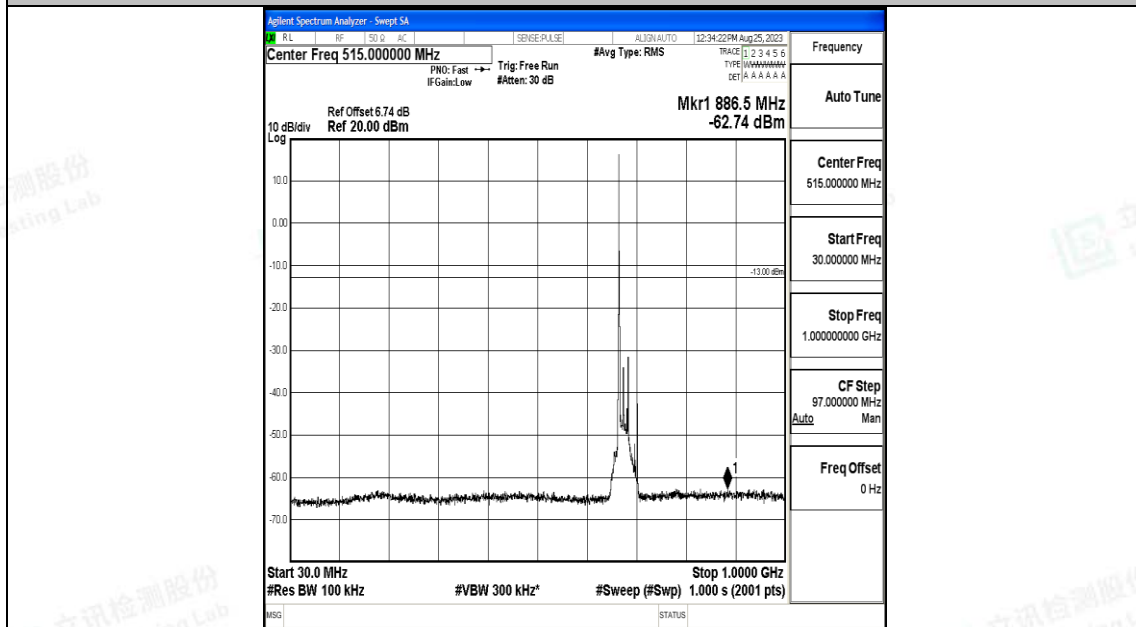

Band71_20MHz_16QAM_133322_1RB#0_0.15~30_0.15~30

Band71_20MHz_16QAM_133322_1RB#0_30~1000_30~1000