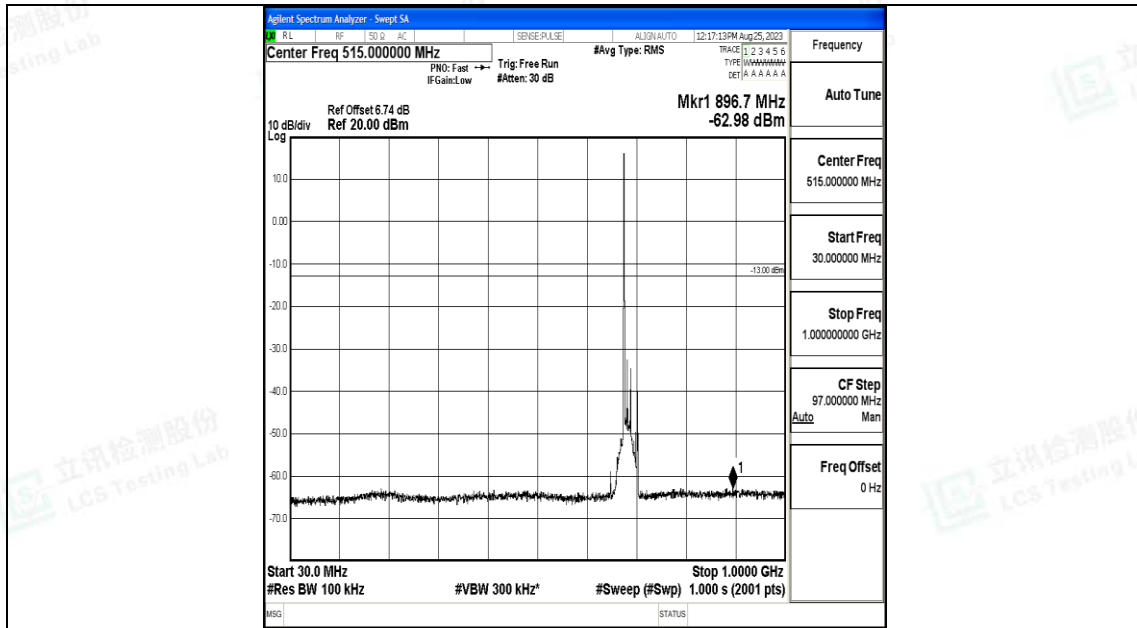

Band71_15MHz_QPSK_133397_1RB#0_0.15~30_0.15~30

Band71_15MHz_QPSK_133397_1RB#0_30~1000_30~1000