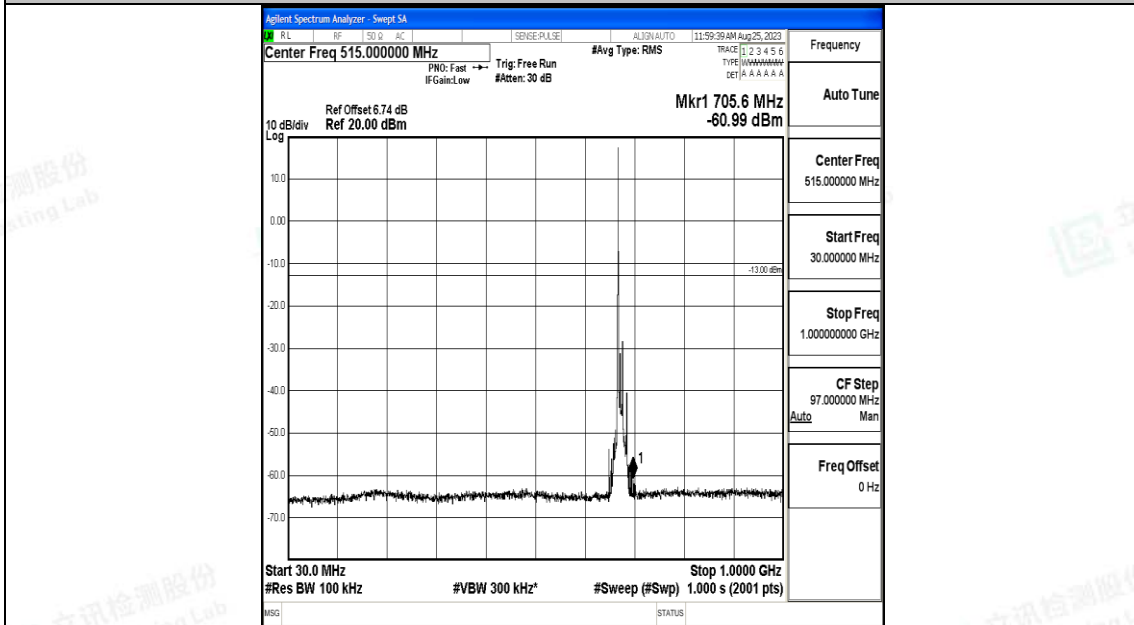

Band71_10MHz_16QAM_133297_1RB#0_0.15~30_0.15~30

Band71_10MHz_16QAM_133297_1RB#0_30~1000_30~1000