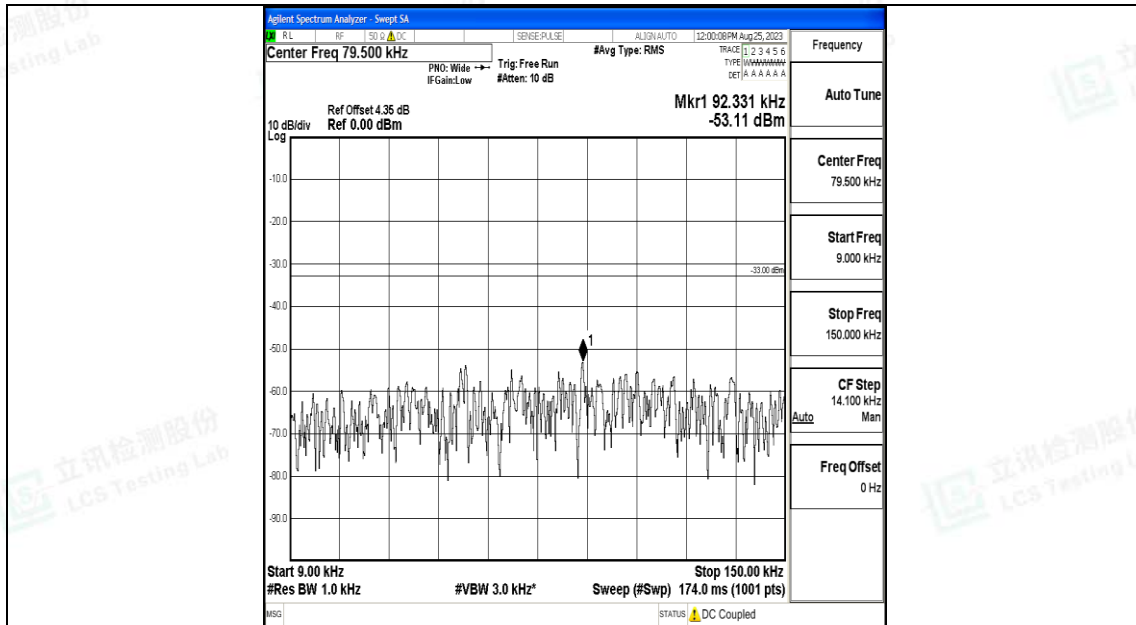

Band71_10MHz_16QAM_133297_1RB#0_0.15~30_0.15~30

Band71_10MHz_16QAM_133297_1RB#0_30~1000_30~1000

Band71_10MHz_16QAM_133297_1RB#0_1000~3000_1000~3000

Band71_10MHz_16QAM_133297_1RB#0_3000~10000_3000~10000

Band71_10MHz_QPSK_133422_1RB#0_0.009~0.15_0.009~0.15