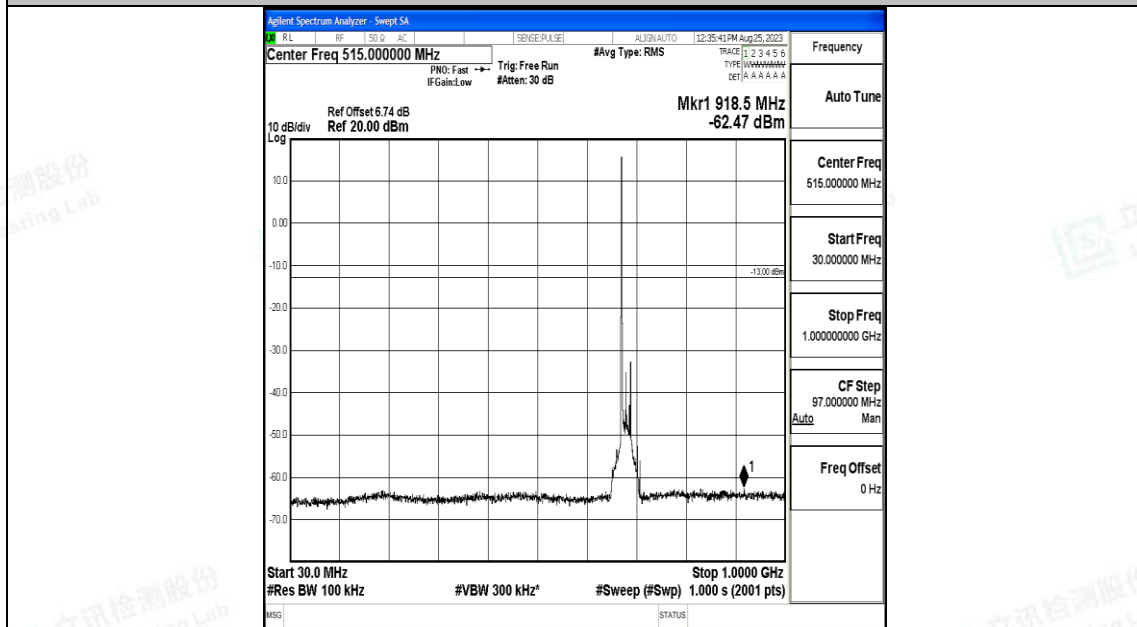

Band71_20MHz_16QAM_133372_1RB#0_0.15~30_0.15~30

Band71_20MHz_16QAM_133372_1RB#0_30~1000_30~1000