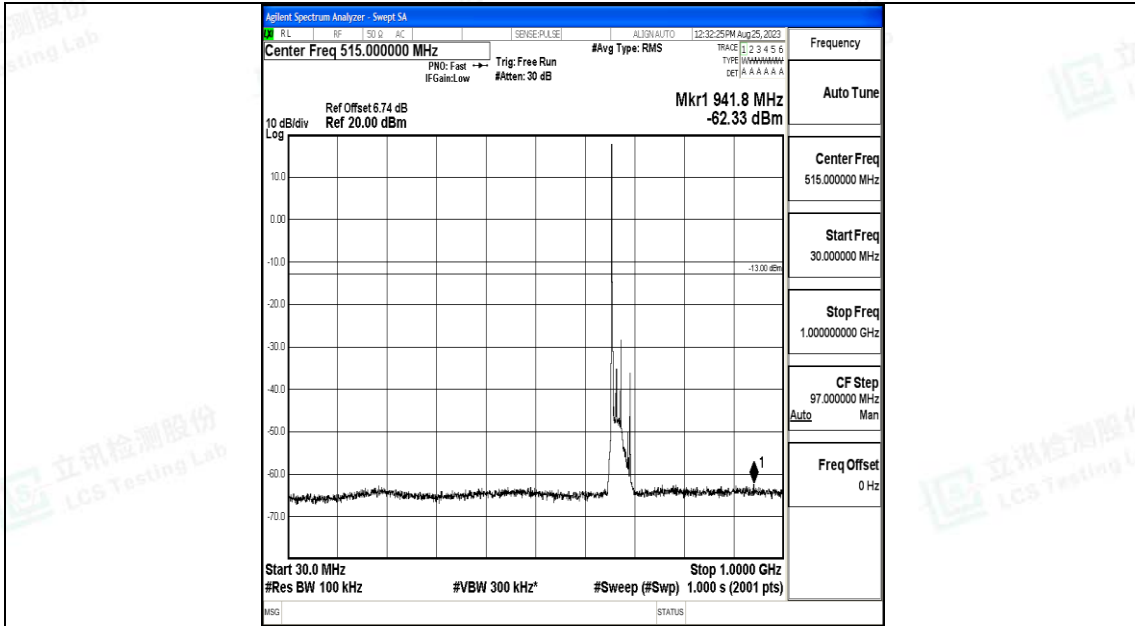

Band71_20MHz_QPSK_133222_1RB#0_0.15~30_0.15~30

Band71_20MHz_QPSK_133222_1RB#0_30~1000_30~1000