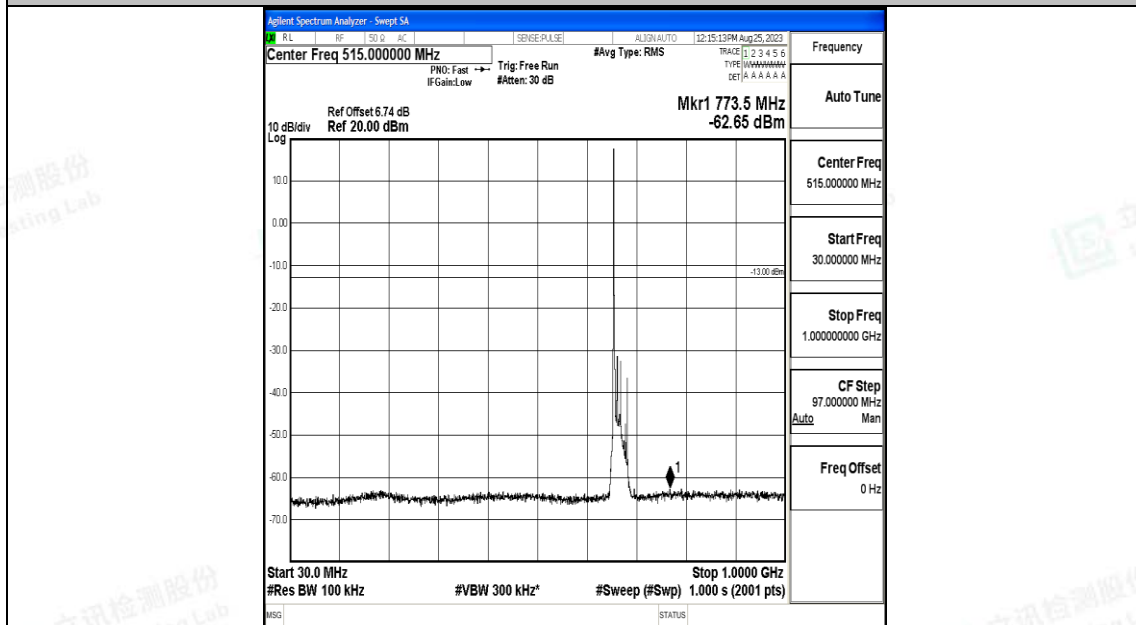

Band71_15MHz_16QAM_133197_1RB#0_0.15~30_0.15~30

Band71_15MHz_16QAM_133197_1RB#0_30~1000_30~1000