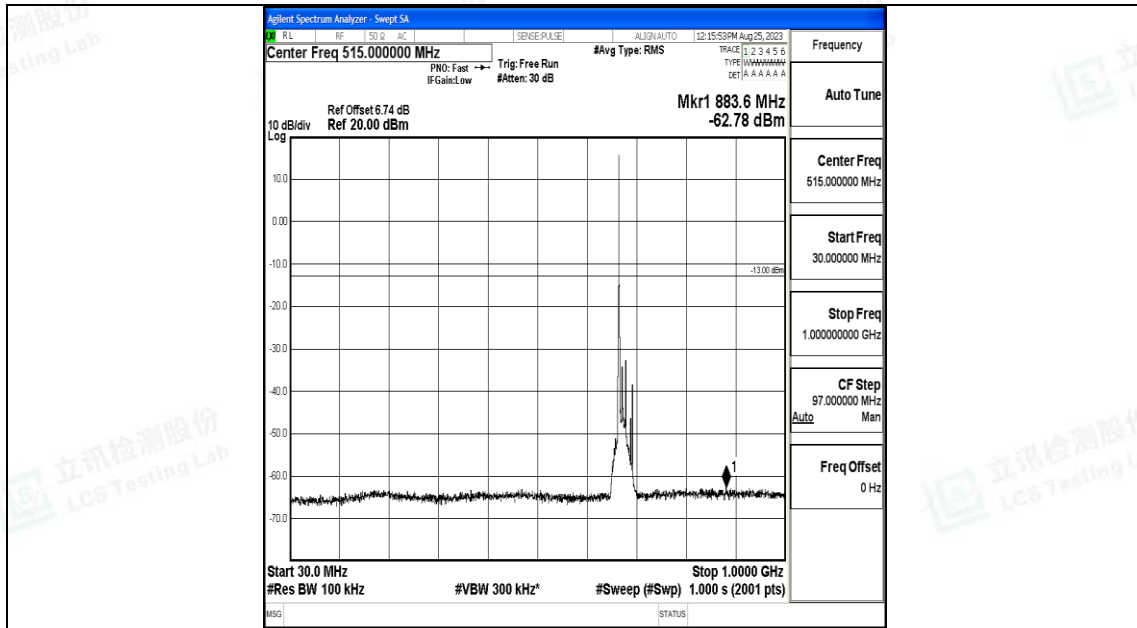

Band71_15MHz_QPSK_133297_1RB#0_0.15~30_0.15~30

Band71_15MHz_QPSK_133297_1RB#0_30~1000_30~1000