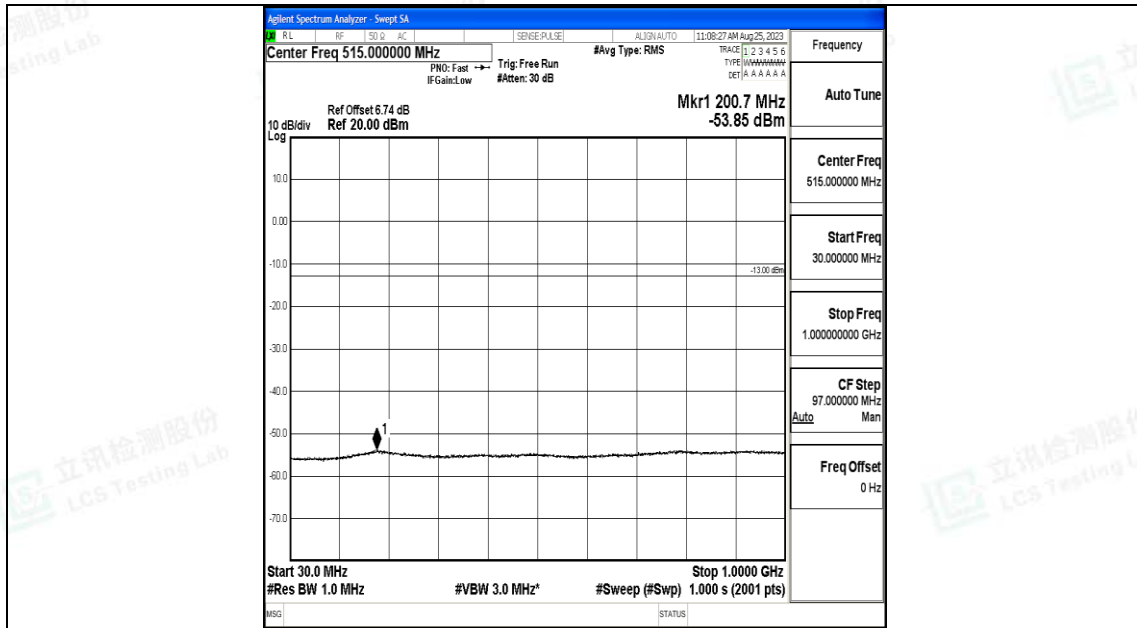

Band66_15MHz_QPSK_132322_1RB#0_0.15~30_0.15~30

Band66_15MHz_QPSK_132322_1RB#0_30~1000_30~1000