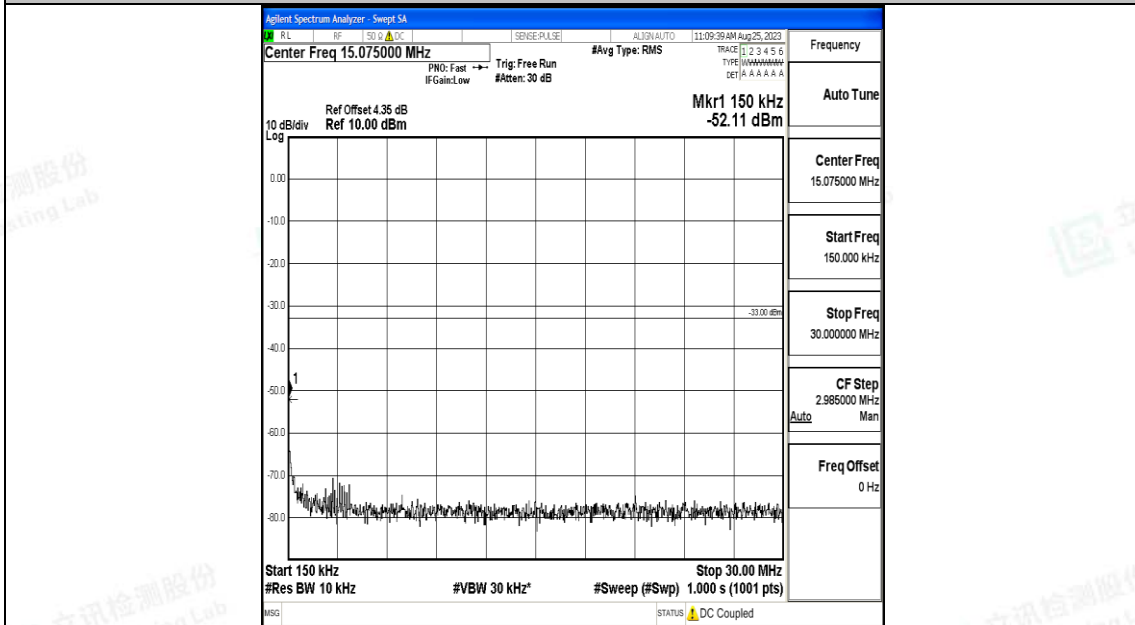

Band66_15MHz_QPSK_132597_1RB#0_0.009~0.15_0.009~0.15

Band66_15MHz_QPSK_132597_1RB#0_0.15~30_0.15~30