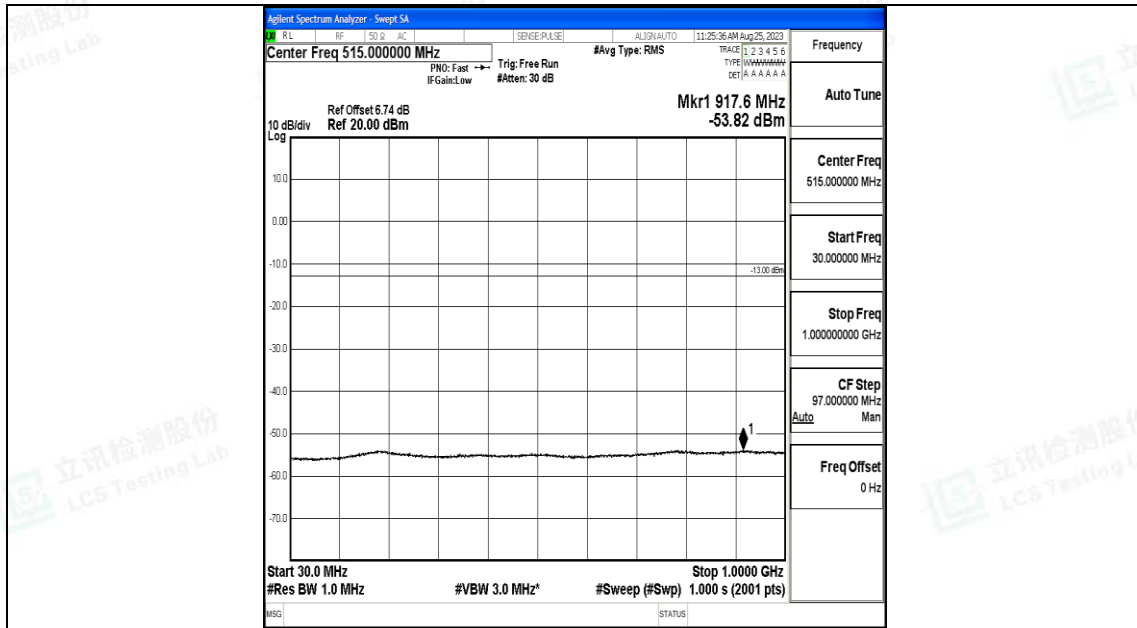

Band66_20MHz_QPSK_132572_1RB#0_0.15~30_0.15~30

Band66_20MHz_QPSK_132572_1RB#0_30~1000_30~1000