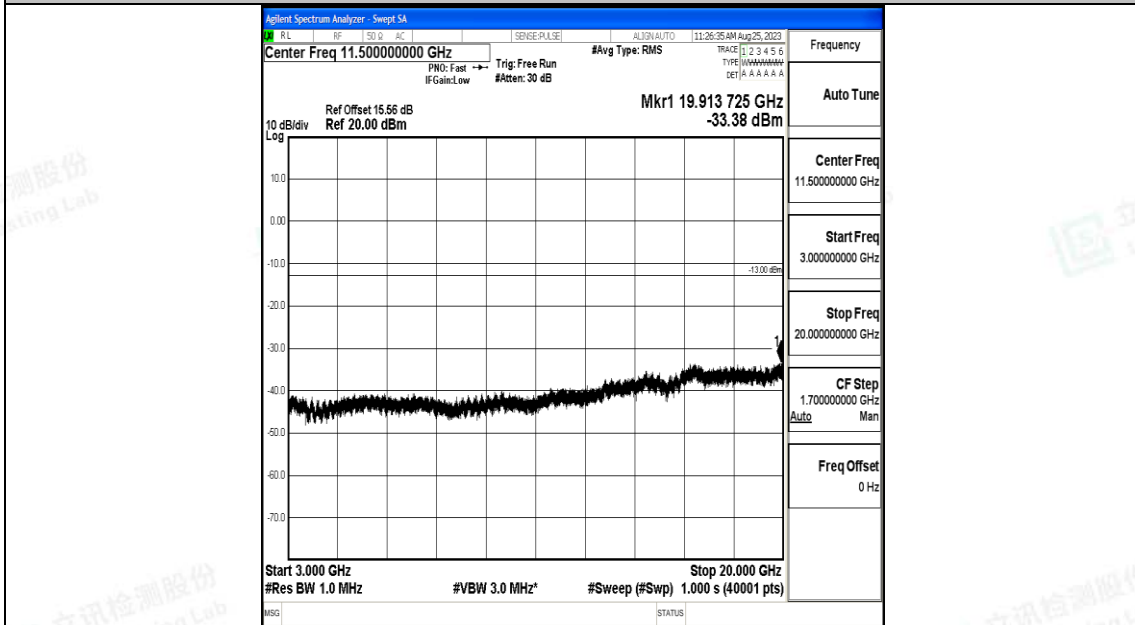

Band66_20MHz_16QAM_132572_1RB#0_0.009~0.15_0.009~0.15

Band66_20MHz_16QAM_132572_1RB#0_0.15~30_0.15~30

Band66_20MHz_16QAM_132572_1RB#0_30~1000_30~1000

Band66_20MHz_16QAM_132572_1RB#0_1000~3000_1000~3000

Band66_20MHz_16QAM_132572_1RB#0_3000~20000_3000~20000