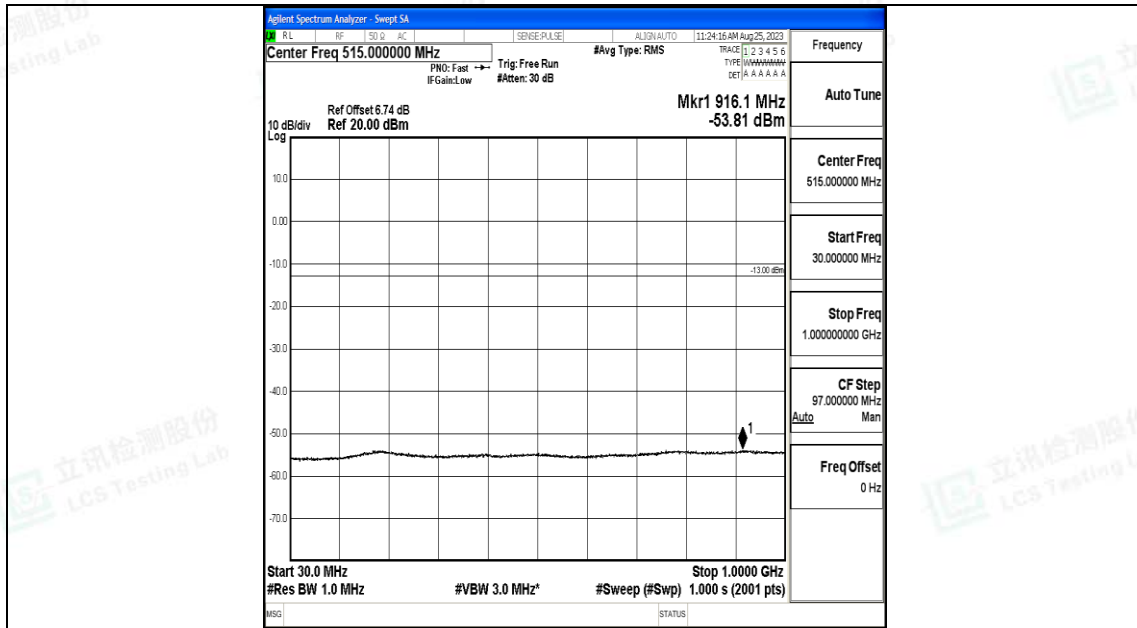

Band66_20MHz_QPSK_132322_1RB#0_0.15~30_0.15~30

Band66_20MHz_QPSK_132322_1RB#0_30~1000_30~1000