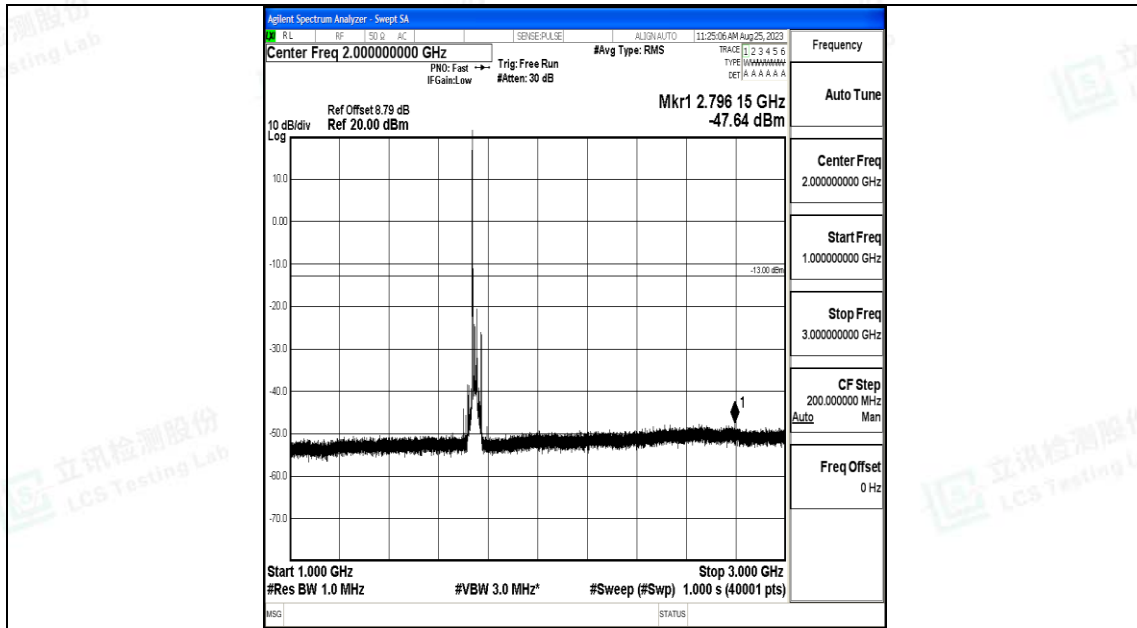

Band66_20MHz_16QAM_132322_1RB#0_0.009~0.15_0.009~0.15

Band66_20MHz_16QAM_132322_1RB#0_0.15~30_0.15~30

Band66_20MHz_16QAM_132322_1RB#0_30~1000_30~1000

Band66_20MHz_16QAM_132322_1RB#0_1000~3000_1000~3000

Band66_20MHz_16QAM_132322_1RB#0_3000~20000_3000~20000