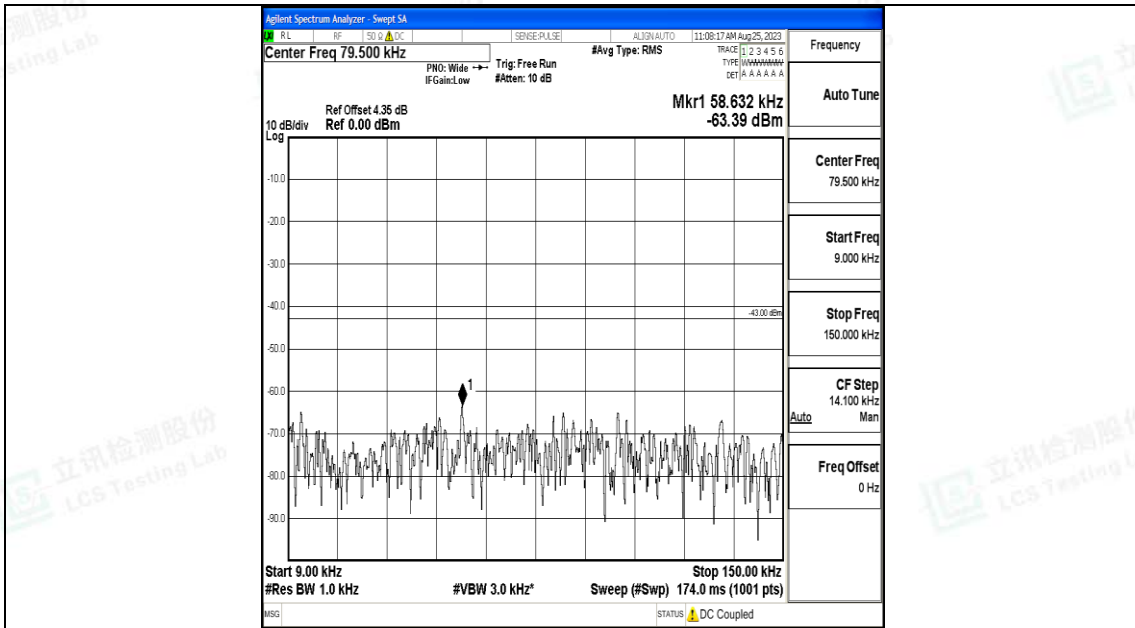

Band66_15MHz_16QAM_132047_1RB#0_0.009~0.15_0.009~0.15

Band66_15MHz_16QAM_132047_1RB#0_0.15~30_0.15~30

Band66_15MHz_16QAM_132047_1RB#0_30~1000_30~1000

Band66_15MHz_16QAM_132047_1RB#0_1000~3000_1000~3000

Band66_15MHz_16QAM_132047_1RB#0_3000~20000_3000~20000