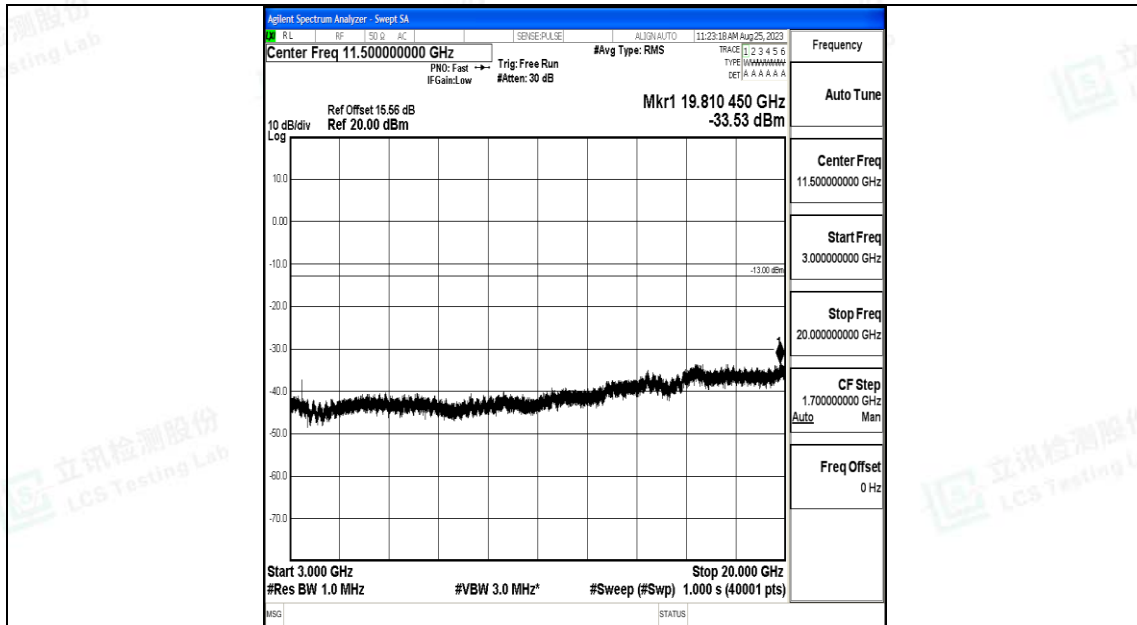

Band66_20MHz_QPSK_132072_1RB#0_0.009~0.15_0.009~0.15

Band66_20MHz_QPSK_132072_1RB#0_0.15~30_0.15~30

Band66_20MHz_QPSK_132072_1RB#0_30~1000_30~1000

Band66_20MHz_QPSK_132072_1RB#0_1000~3000_1000~3000

Band66_20MHz_QPSK_132072_1RB#0_3000~20000_3000~20000