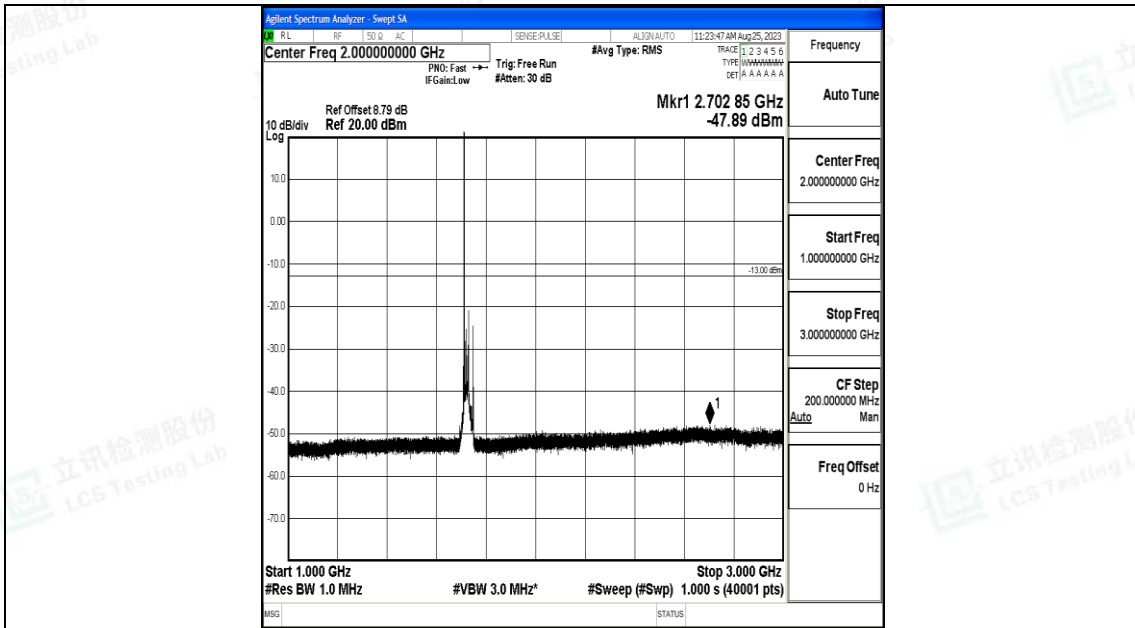

Band66_20MHz_16QAM_132072_1RB#0_0.009~0.15_0.009~0.15

Band66_20MHz_16QAM_132072_1RB#0_0.15~30_0.15~30

Band66_20MHz_16QAM_132072_1RB#0_30~1000_30~1000

Band66_20MHz_16QAM_132072_1RB#0_1000~3000_1000~3000

Band66_20MHz_16QAM_132072_1RB#0_3000~20000_3000~20000