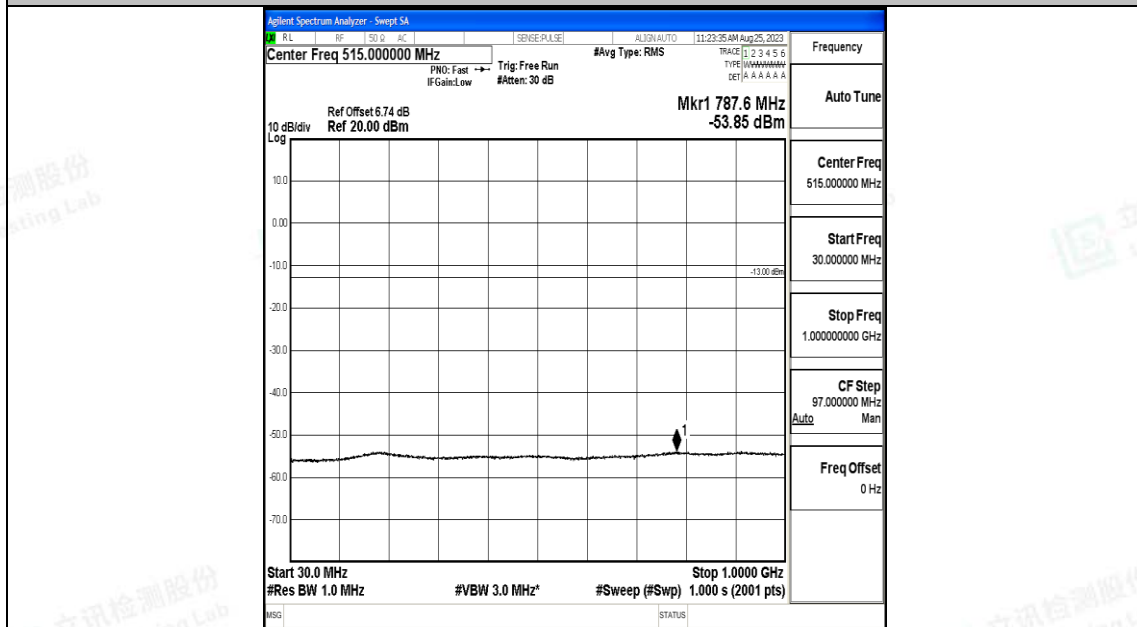

Band66_20MHz_16QAM_132072_1RB#0_0.15~30_0.15~30

Band66_20MHz_16QAM_132072_1RB#0_30~1000_30~1000