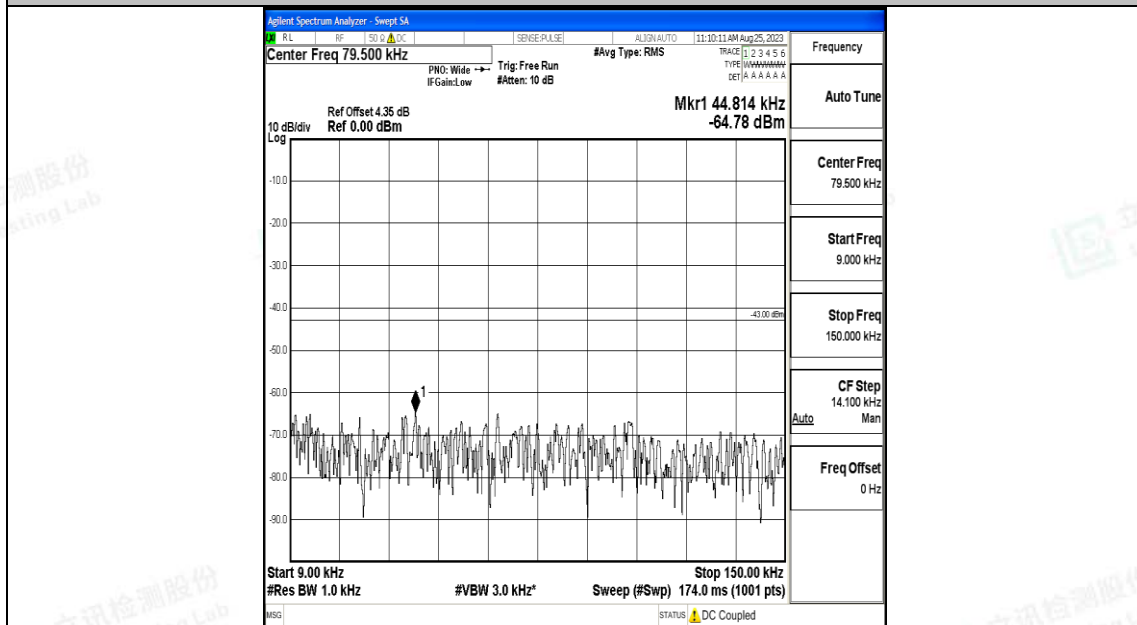

Band66_15MHz_QPSK_132597_1RB#0_0.009~0.15_0.009~0.15

Band66_15MHz_QPSK_132597_1RB#0_0.15~30_0.15~30

Band66_15MHz_QPSK_132597_1RB#0_30~1000_30~1000

Band66_15MHz_QPSK_132597_1RB#0_1000~3000_1000~3000

Band66_15MHz_QPSK_132597_1RB#0_3000~20000_3000~20000