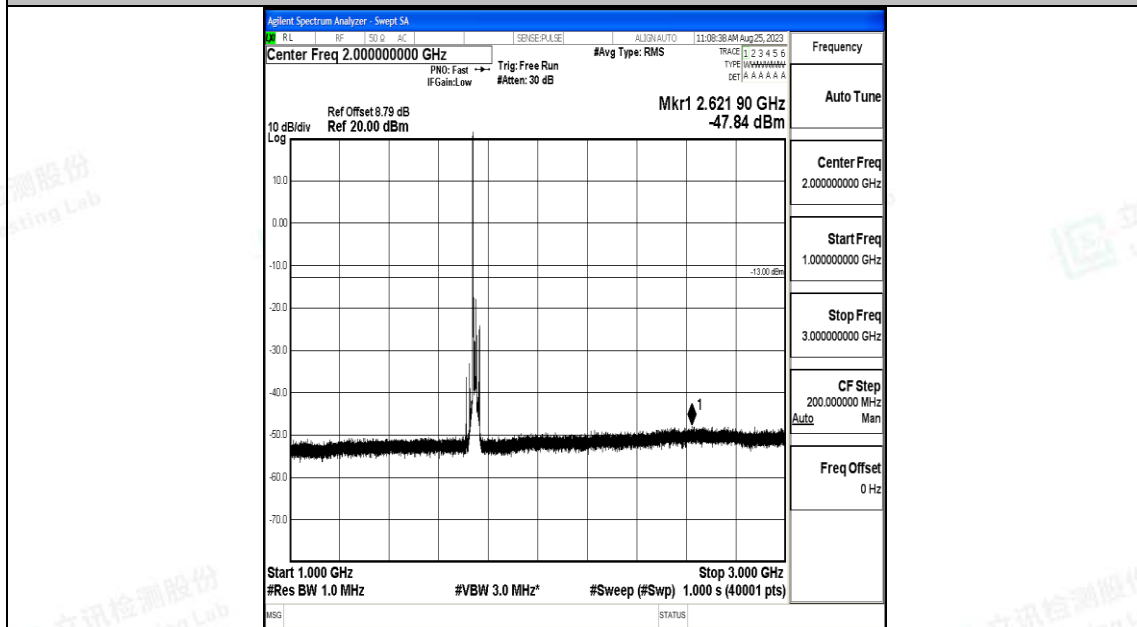

Band66_15MHz_QPSK_132322_1RB#0_0.009~0.15_0.009~0.15

Band66_15MHz_QPSK_132322_1RB#0_0.15~30_0.15~30

Band66_15MHz_QPSK_132322_1RB#0_30~1000_30~1000

Band66_15MHz_QPSK_132322_1RB#0_1000~3000_1000~3000

Band66_15MHz_QPSK_132322_1RB#0_3000~20000_3000~20000