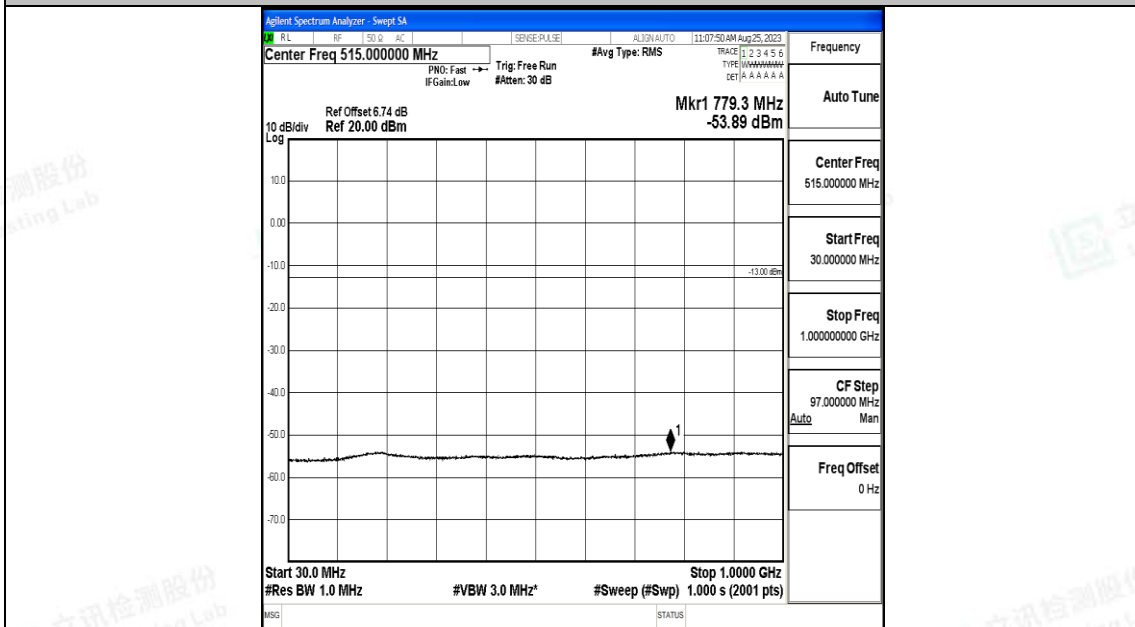

Band66_15MHz_16QAM_132047_1RB#0_0.15~30_0.15~30

Band66_15MHz_16QAM_132047_1RB#0_30~1000_30~1000