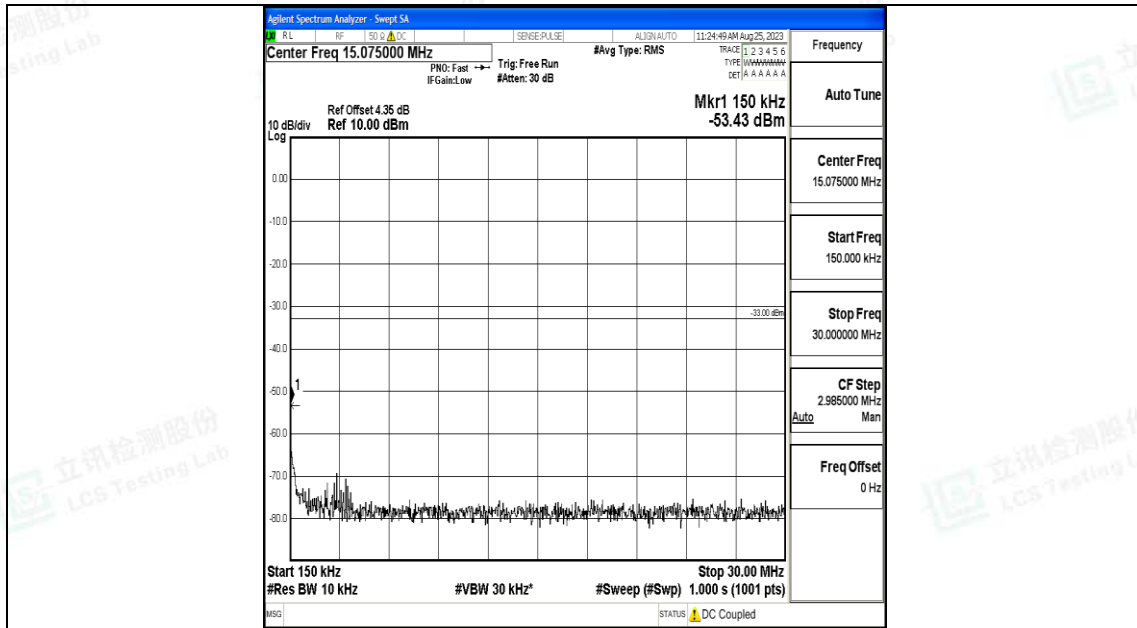

Band66_20MHz_16QAM_132322_1RB#0_0.009~0.15_0.009~0.15

Band66_20MHz_16QAM_132322_1RB#0_0.15~30_0.15~30