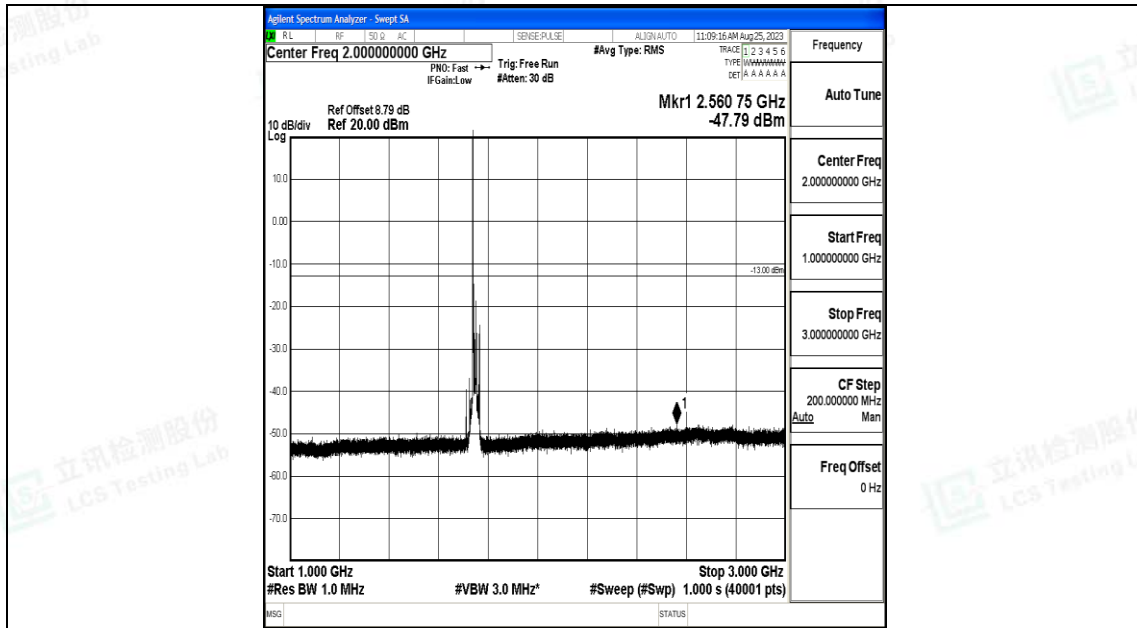

Band66_15MHz_16QAM_132322_1RB#0_0.009~0.15_0.009~0.15

Band66_15MHz_16QAM_132322_1RB#0_0.15~30_0.15~30

Band66_15MHz_16QAM_132322_1RB#0_30~1000_30~1000

Band66_15MHz_16QAM_132322_1RB#0_1000~3000_1000~3000

Band66_15MHz_16QAM_132322_1RB#0_3000~20000_3000~20000