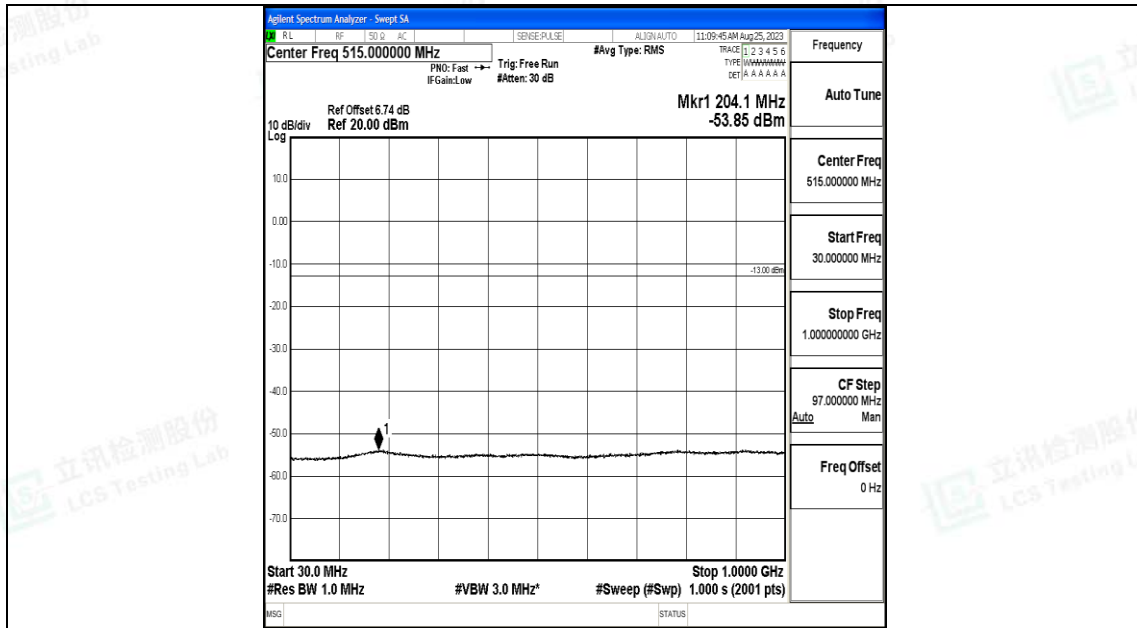

Band66_15MHz_QPSK_132597_1RB#0_0.15~30_0.15~30

Band66_15MHz_QPSK_132597_1RB#0_30~1000_30~1000