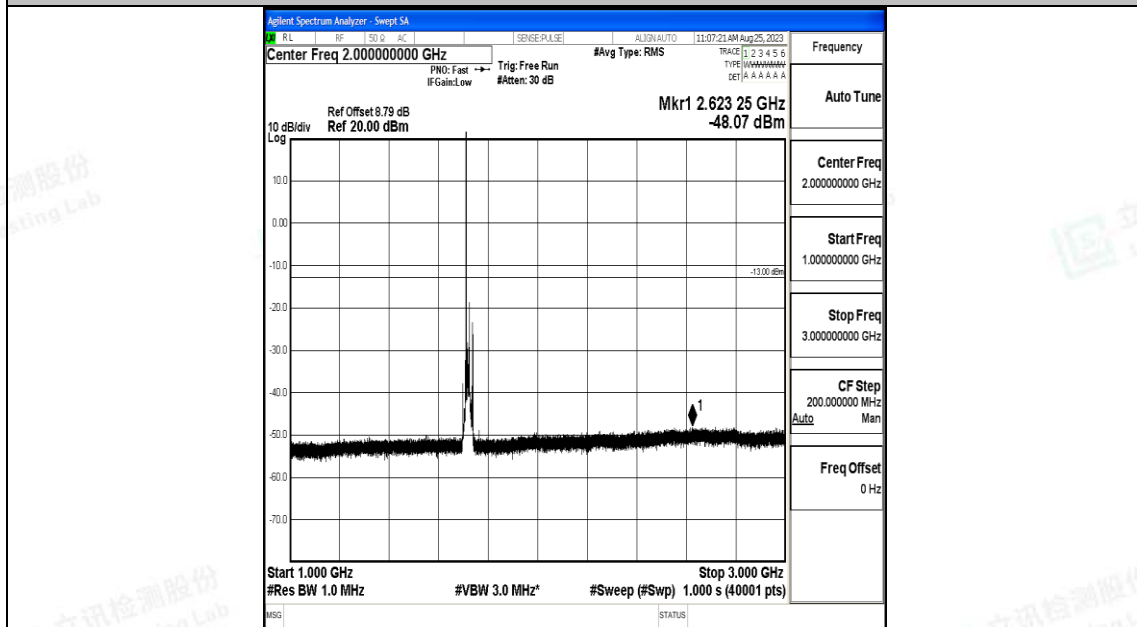

Band66_15MHz_QPSK_132047_1RB#0_0.009~0.15_0.009~0.15

Band66_15MHz_QPSK_132047_1RB#0_0.15~30_0.15~30

Band66_15MHz_QPSK_132047_1RB#0_30~1000_30~1000

Band66_15MHz_QPSK_132047_1RB#0_1000~3000_1000~3000

Band66_15MHz_QPSK_132047_1RB#0_3000~20000_3000~20000