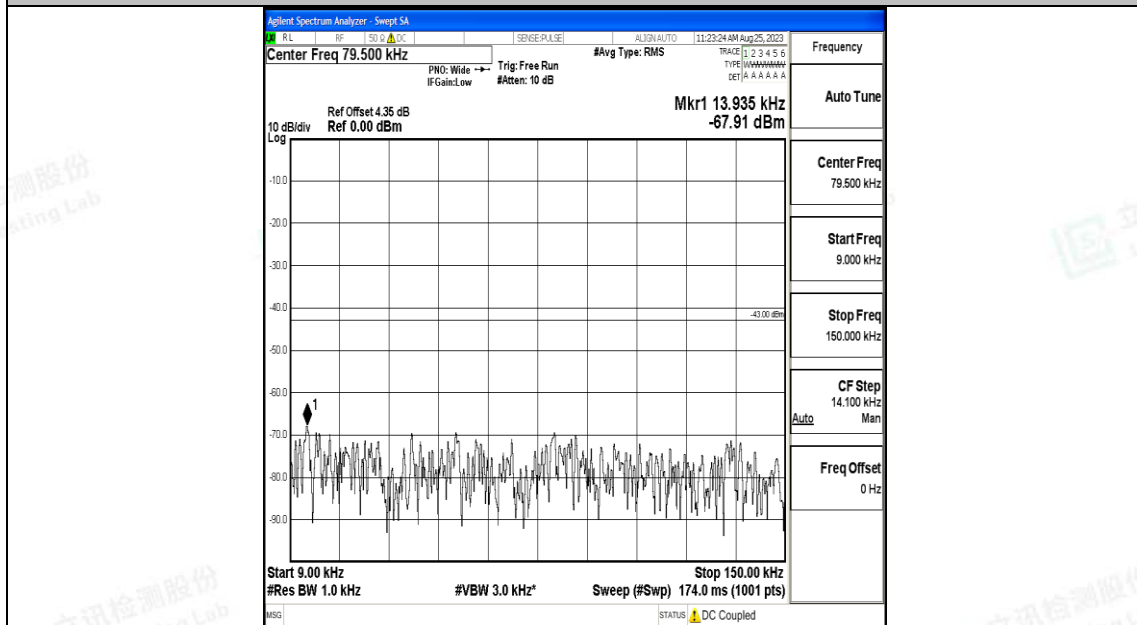

Band66_20MHz_QPSK_132072_1RB#0_0.009~0.15_0.009~0.15

Band66_20MHz_QPSK_132072_1RB#0_0.15~30_0.15~30

Band66_20MHz_QPSK_132072_1RB#0_30~1000_30~1000

Band66_20MHz_QPSK_132072_1RB#0_1000~3000_1000~3000

Band66_20MHz_QPSK_132072_1RB#0_3000~20000_3000~20000