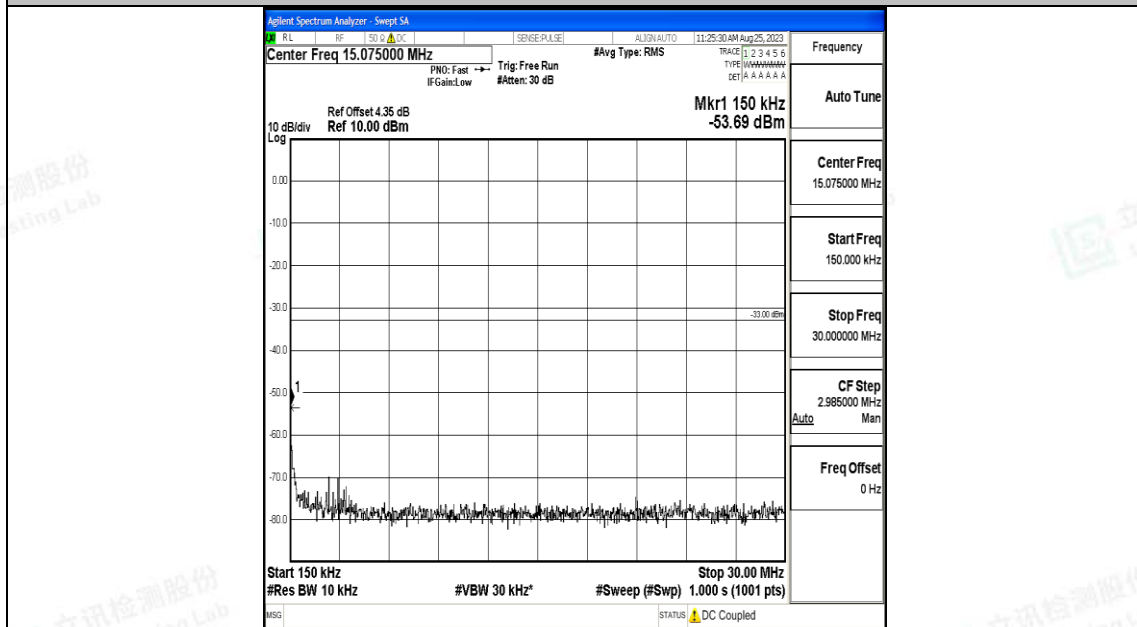

Band66_20MHz_QPSK_132572_1RB#0_0.009~0.15_0.009~0.15

Band66_20MHz_QPSK_132572_1RB#0_0.15~30_0.15~30