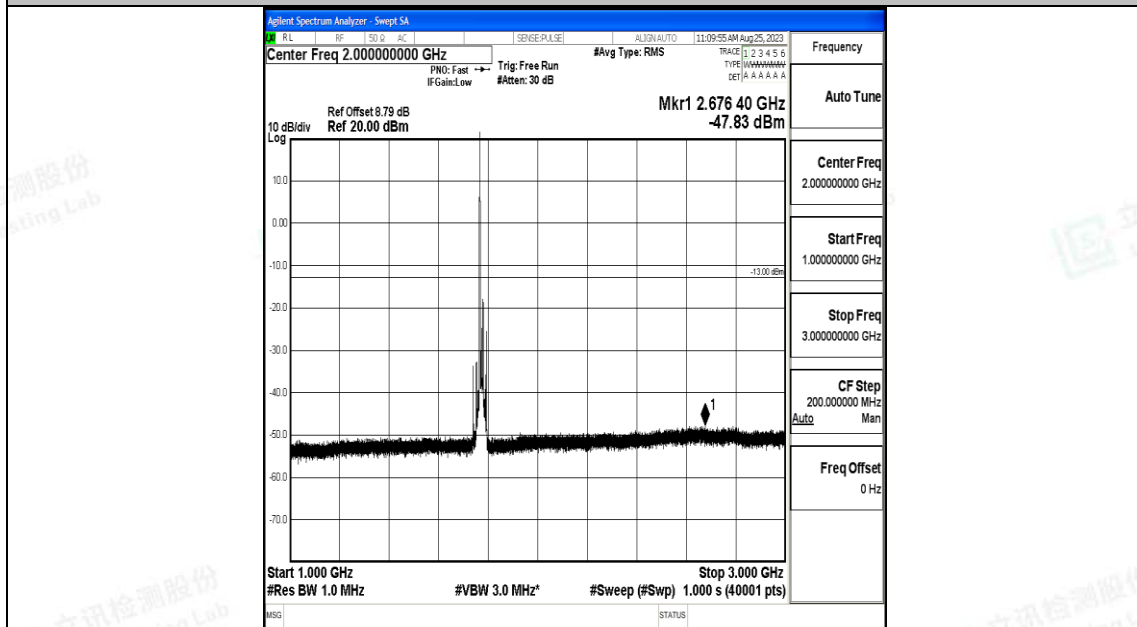

Band66_15MHz_QPSK_132597_1RB#0_0.009~0.15_0.009~0.15

Band66_15MHz_QPSK_132597_1RB#0_0.15~30_0.15~30

Band66_15MHz_QPSK_132597_1RB#0_30~1000_30~1000

Band66_15MHz_QPSK_132597_1RB#0_1000~3000_1000~3000

Band66_15MHz_QPSK_132597_1RB#0_3000~20000_3000~20000