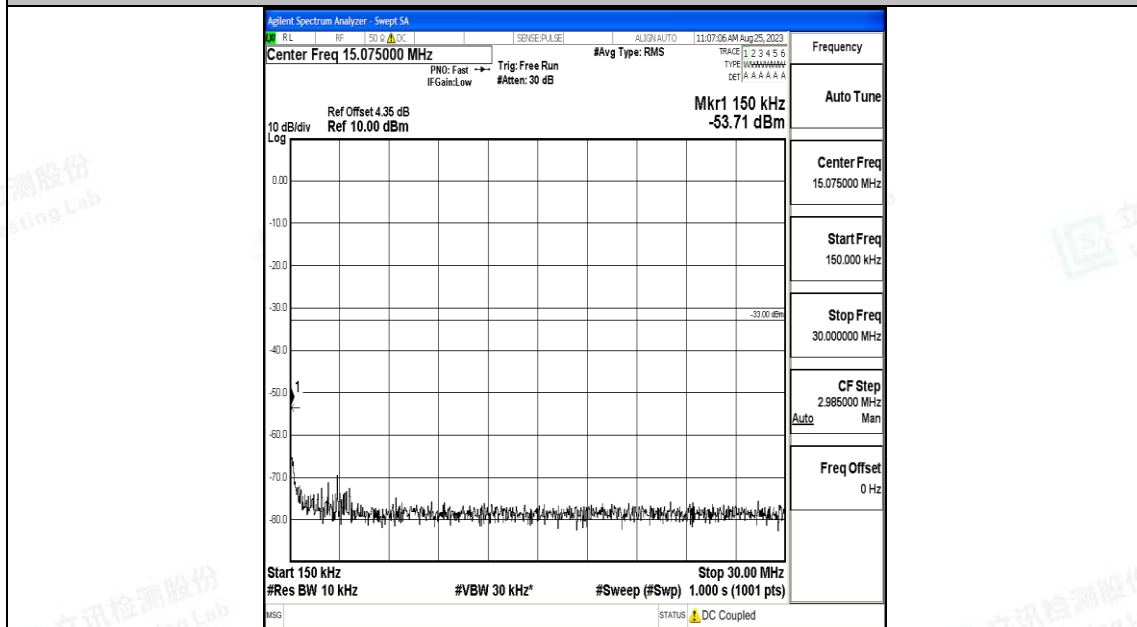

Band66_15MHz_QPSK_132047_1RB#0_0.009~0.15_0.009~0.15

Band66_15MHz_QPSK_132047_1RB#0_0.15~30_0.15~30

Band66_15MHz_QPSK_132047_1RB#0_30~1000_30~1000

Band66_15MHz_QPSK_132047_1RB#0_1000~3000_1000~3000

Band66_15MHz_QPSK_132047_1RB#0_3000~20000_3000~20000