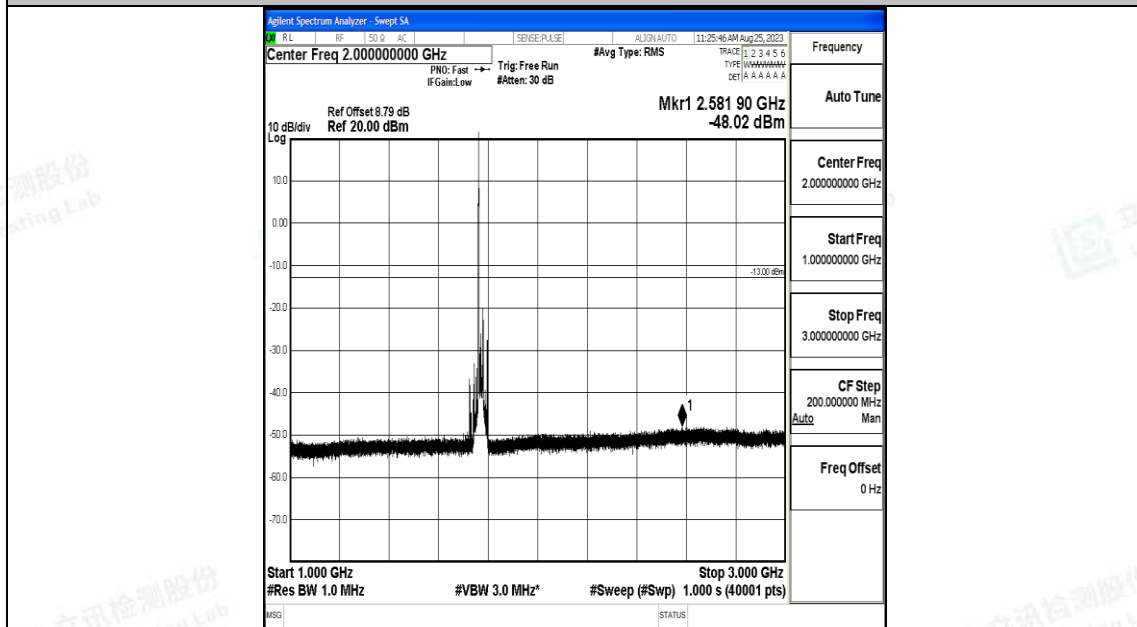

Band66_20MHz_QPSK_132572_1RB#0_0.009~0.15_0.009~0.15

Band66_20MHz_QPSK_132572_1RB#0_0.15~30_0.15~30

Band66_20MHz_QPSK_132572_1RB#0_30~1000_30~1000

Band66_20MHz_QPSK_132572_1RB#0_1000~3000_1000~3000

Band66_20MHz_QPSK_132572_1RB#0_3000~20000_3000~20000