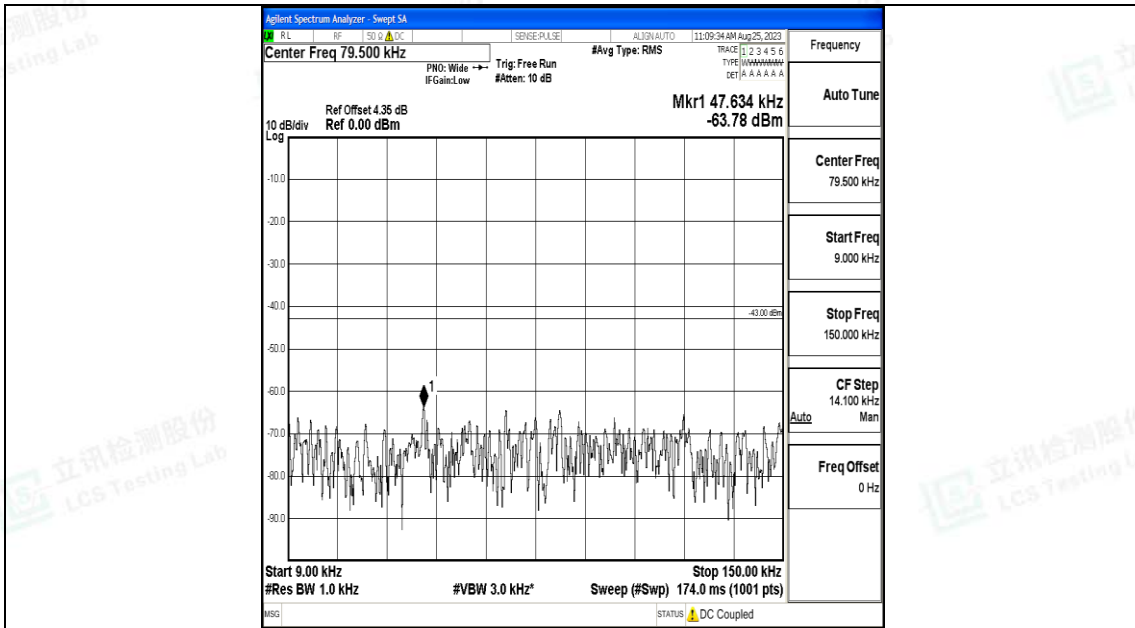

Band66_15MHz_16QAM_132322_1RB#0_0.009~0.15_0.009~0.15

Band66_15MHz_16QAM_132322_1RB#0_0.15~30_0.15~30

Band66_15MHz_16QAM_132322_1RB#0_30~1000_30~1000

Band66_15MHz_16QAM_132322_1RB#0_1000~3000_1000~3000

Band66_15MHz_16QAM_132322_1RB#0_3000~20000_3000~20000