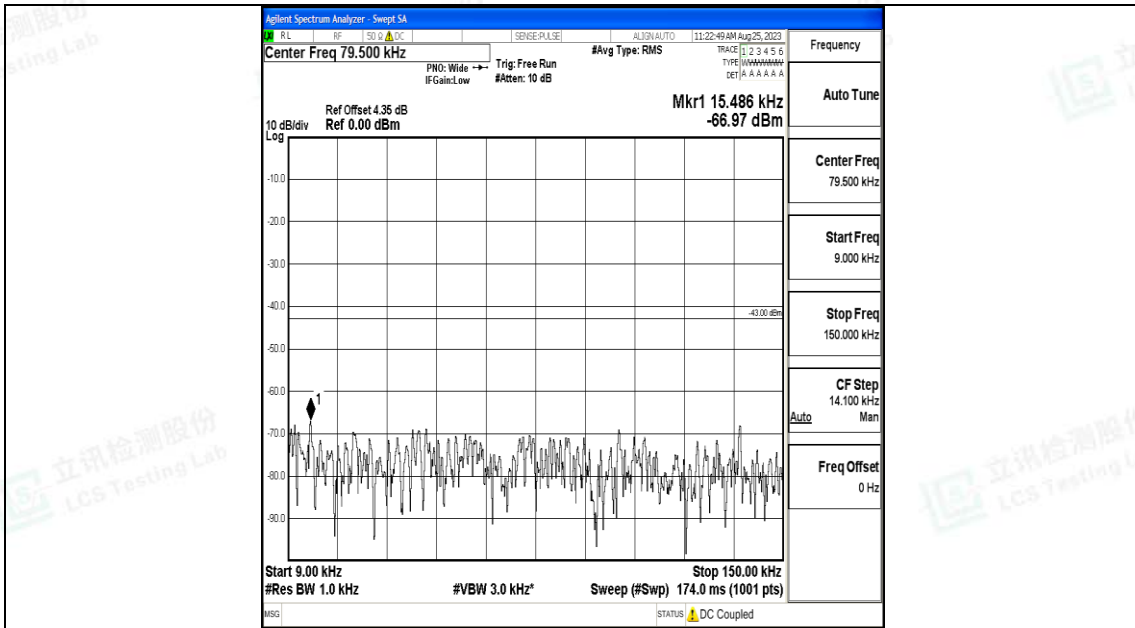

Band66_15MHz_16QAM_132597_1RB#0_0.009~0.15_0.009~0.15

Band66_15MHz_16QAM_132597_1RB#0_0.15~30_0.15~30

Band66_15MHz_16QAM_132597_1RB#0_30~1000_30~1000

Band66_15MHz_16QAM_132597_1RB#0_1000~3000_1000~3000

Band66_15MHz_16QAM_132597_1RB#0_3000~20000_3000~20000