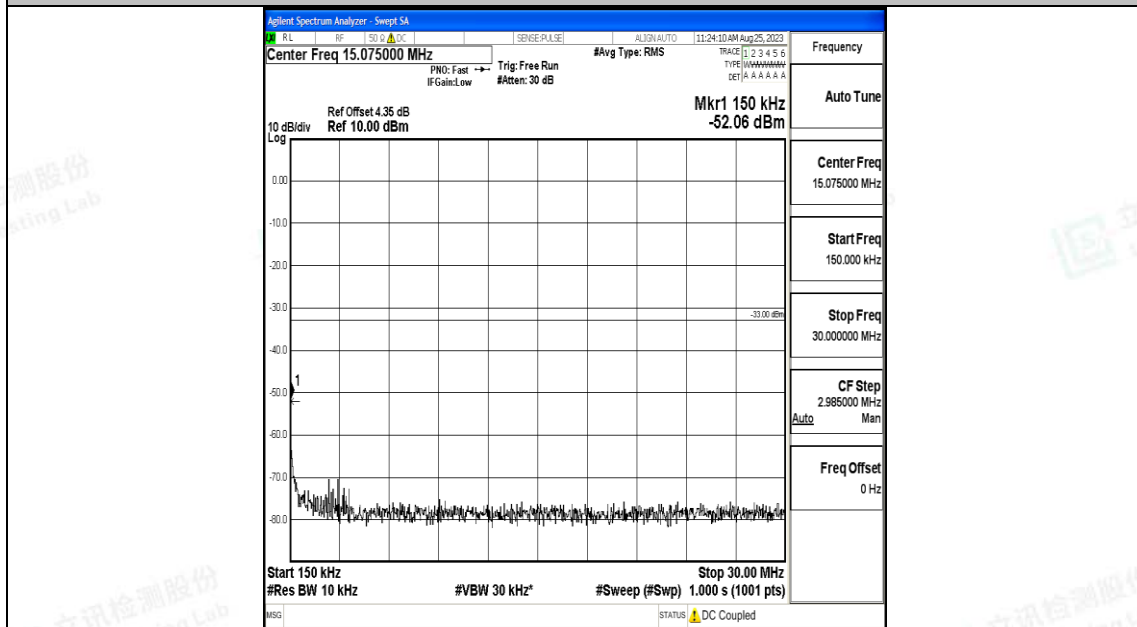

Band66_20MHz_QPSK_132322_1RB#0_0.009~0.15_0.009~0.15

Band66_20MHz_QPSK_132322_1RB#0_0.15~30_0.15~30