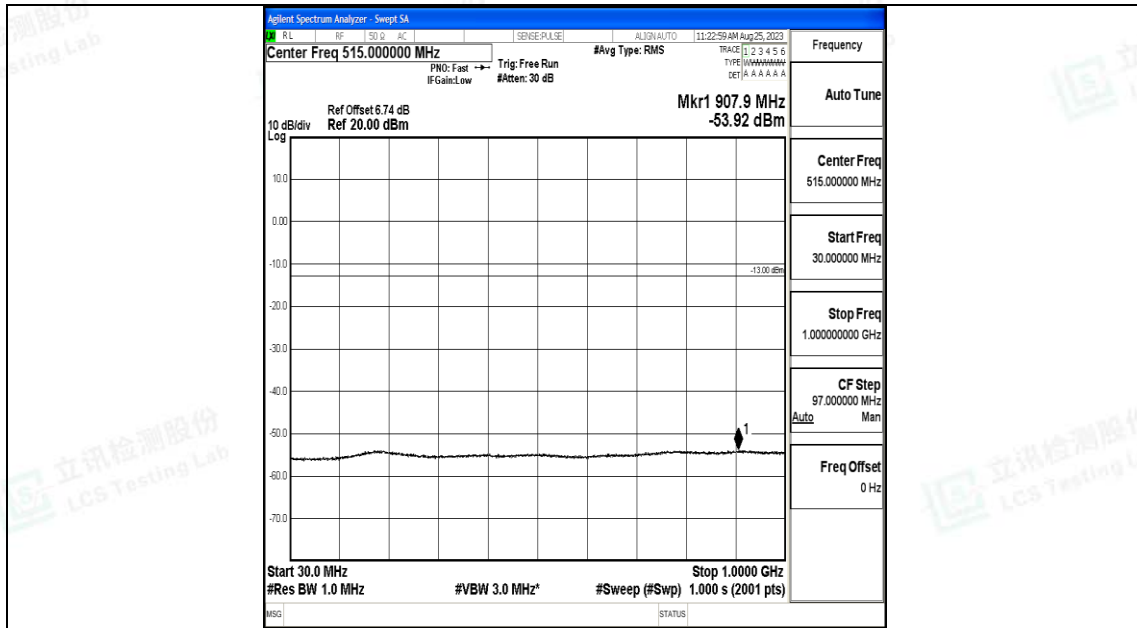

Band66_20MHz_QPSK_132072_1RB#0_0.15~30_0.15~30

Band66_20MHz_QPSK_132072_1RB#0_30~1000_30~1000