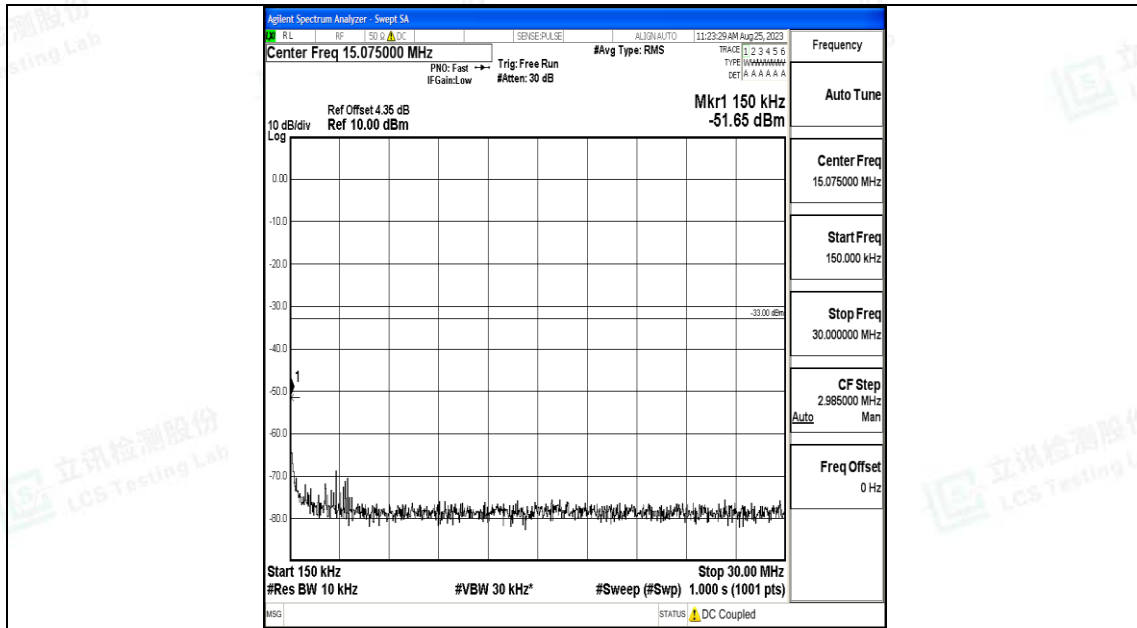

Band66_20MHz_16QAM_132072_1RB#0_0.009~0.15_0.009~0.15

Band66_20MHz_16QAM_132072_1RB#0_0.15~30_0.15~30