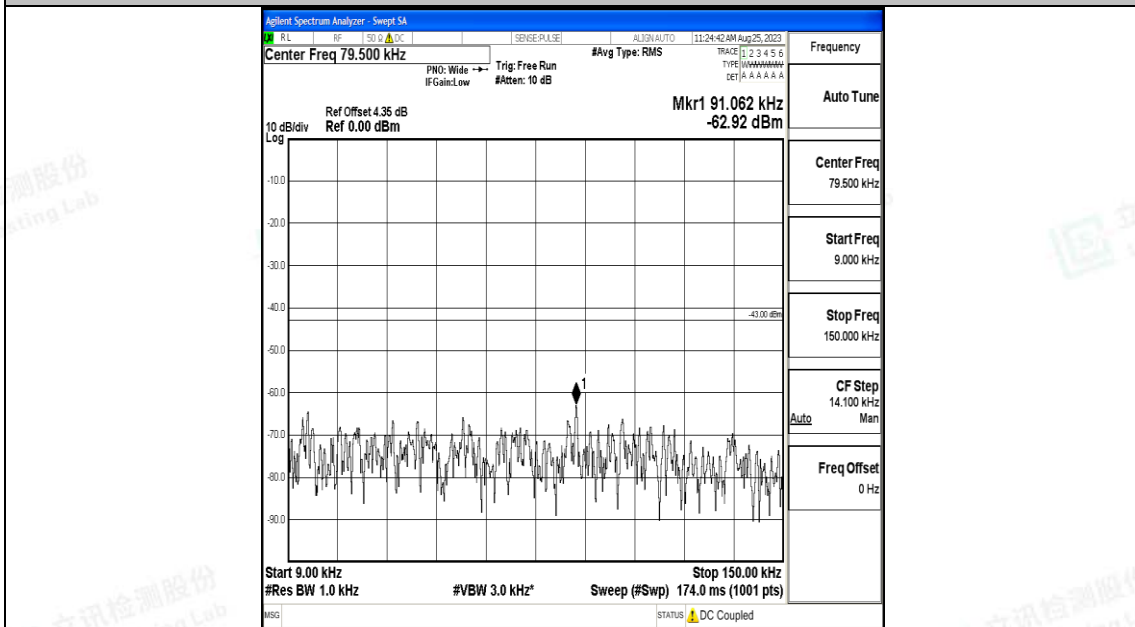

Band66_20MHz_QPSK_132322_1RB#0_0.009~0.15_0.009~0.15

Band66_20MHz_QPSK_132322_1RB#0_0.15~30_0.15~30

Band66_20MHz_QPSK_132322_1RB#0_30~1000_30~1000

Band66_20MHz_QPSK_132322_1RB#0_1000~3000_1000~3000

Band66_20MHz_QPSK_132322_1RB#0_3000~20000_3000~20000