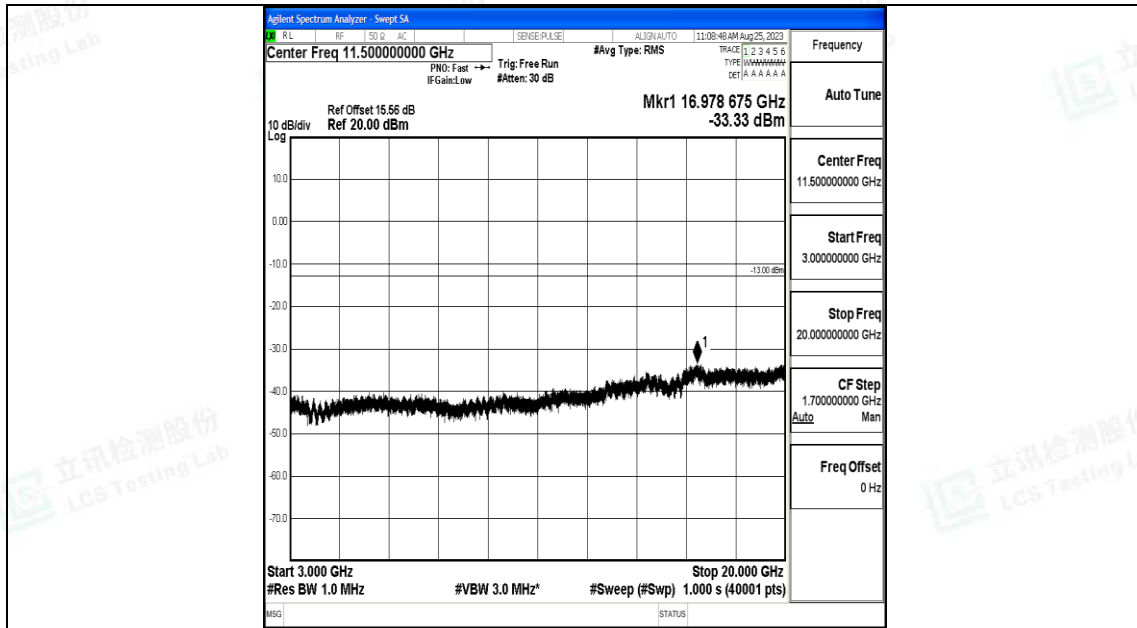

Band66_15MHz_QPSK_132322_1RB#0_0.009~0.15_0.009~0.15

Band66_15MHz_QPSK_132322_1RB#0_0.15~30_0.15~30

Band66_15MHz_QPSK_132322_1RB#0_30~1000_30~1000

Band66_15MHz_QPSK_132322_1RB#0_1000~3000_1000~3000

Band66_15MHz_QPSK_132322_1RB#0_3000~20000_3000~20000