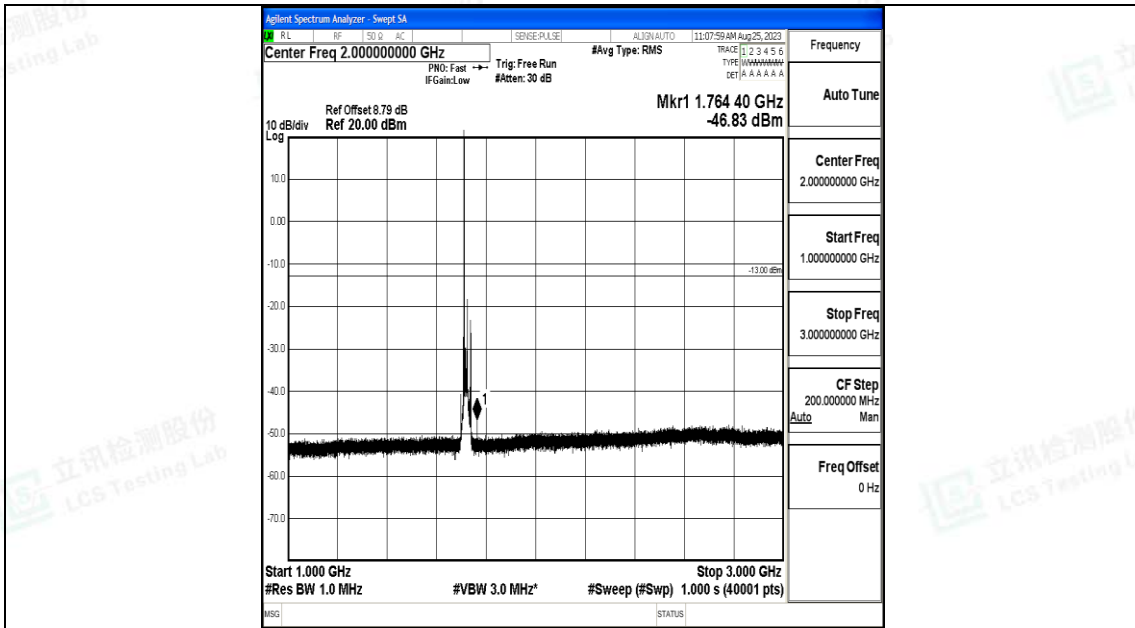

Band66_15MHz_16QAM_132047_1RB#0_0.009~0.15_0.009~0.15

Band66_15MHz_16QAM_132047_1RB#0_0.15~30_0.15~30

Band66_15MHz_16QAM_132047_1RB#0_30~1000_30~1000

Band66_15MHz_16QAM_132047_1RB#0_1000~3000_1000~3000

Band66_15MHz_16QAM_132047_1RB#0_3000~20000_3000~20000