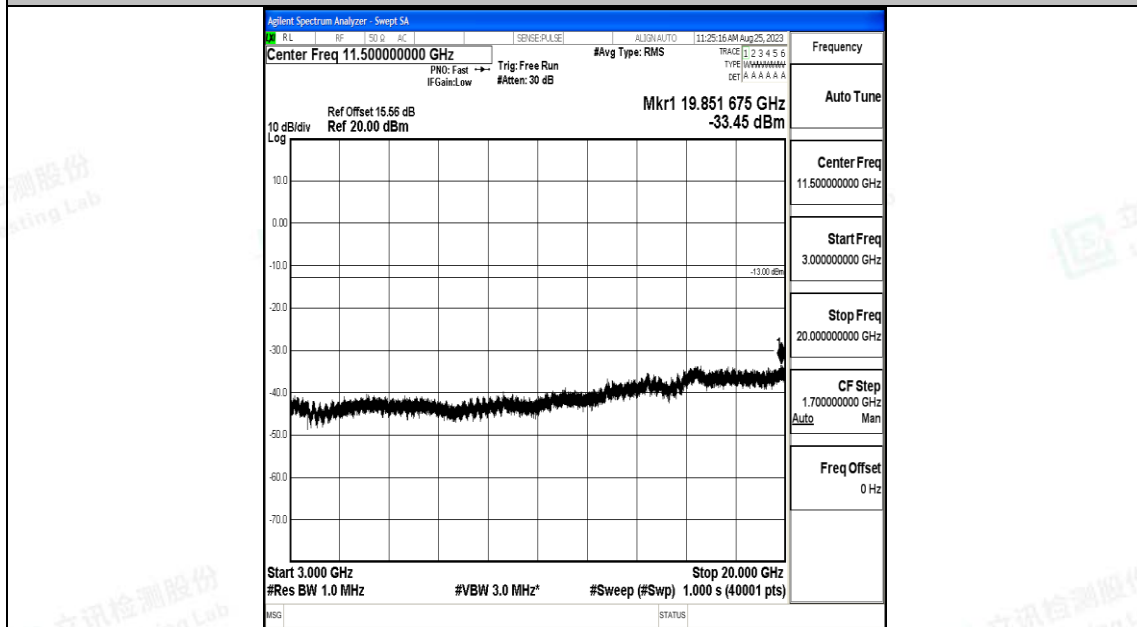

Band66_20MHz_16QAM_132322_1RB#0_0.009~0.15_0.009~0.15

Band66_20MHz_16QAM_132322_1RB#0_0.15~30_0.15~30

Band66_20MHz_16QAM_132322_1RB#0_30~1000_30~1000

Band66_20MHz_16QAM_132322_1RB#0_1000~3000_1000~3000

Band66_20MHz_16QAM_132322_1RB#0_3000~20000_3000~20000