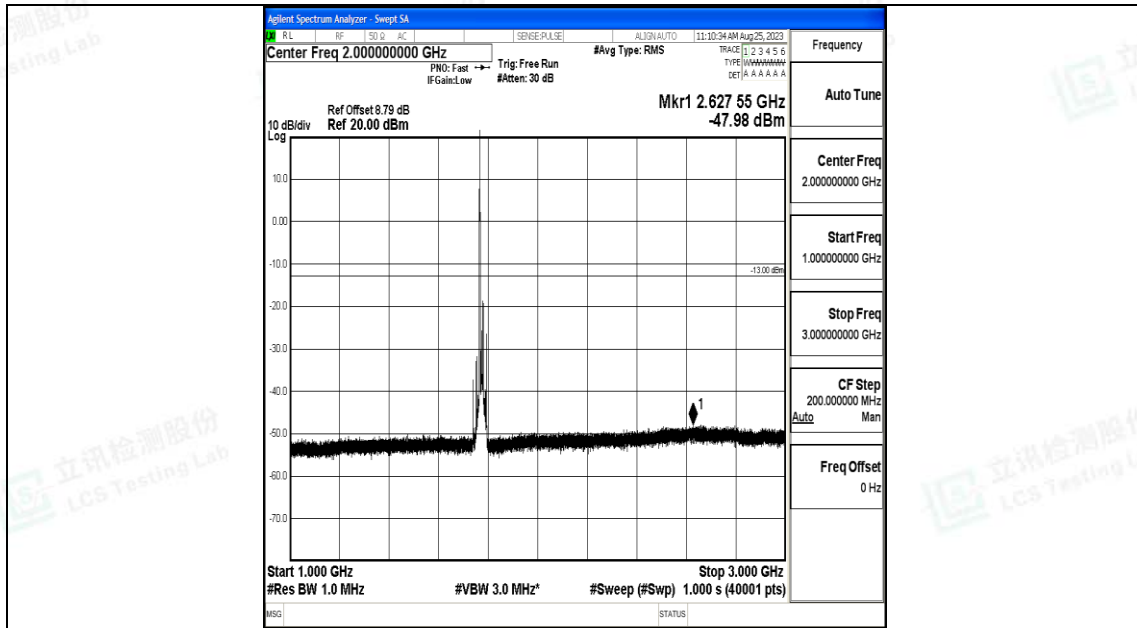

Band66_15MHz_16QAM_132597_1RB#0_0.009~0.15_0.009~0.15

Band66_15MHz_16QAM_132597_1RB#0_0.15~30_0.15~30

Band66_15MHz_16QAM_132597_1RB#0_30~1000_30~1000

Band66_15MHz_16QAM_132597_1RB#0_1000~3000_1000~3000

Band66_15MHz_16QAM_132597_1RB#0_3000~20000_3000~20000