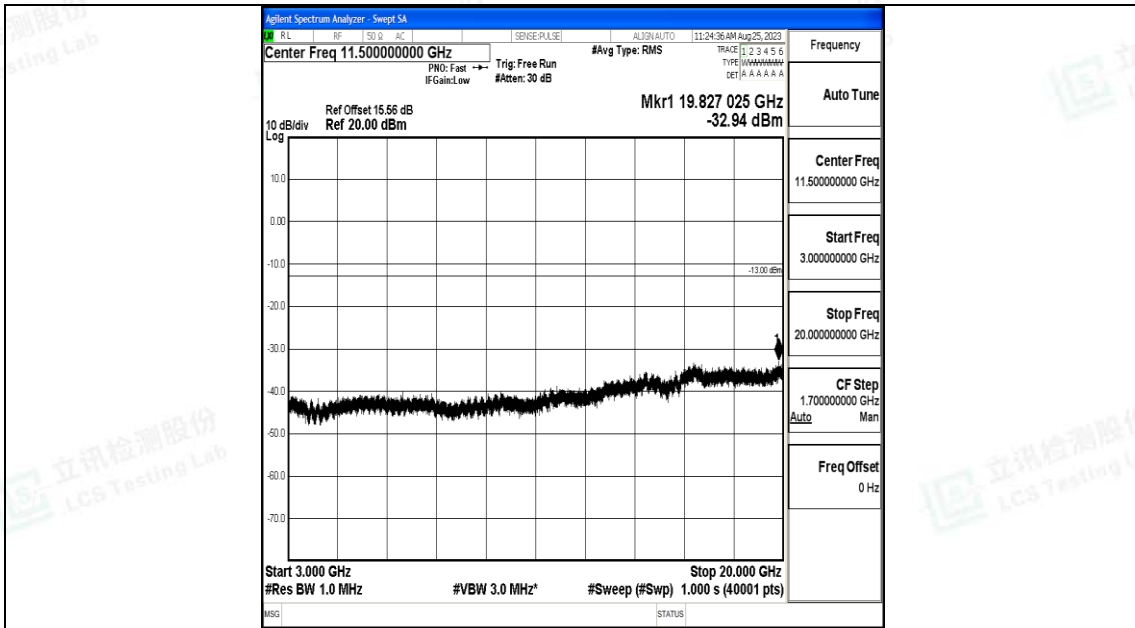

Band66_20MHz_QPSK_132322_1RB#0_0.009~0.15_0.009~0.15

Band66_20MHz_QPSK_132322_1RB#0_0.15~30_0.15~30

Band66_20MHz_QPSK_132322_1RB#0_30~1000_30~1000

Band66_20MHz_QPSK_132322_1RB#0_1000~3000_1000~3000

Band66_20MHz_QPSK_132322_1RB#0_3000~20000_3000~20000