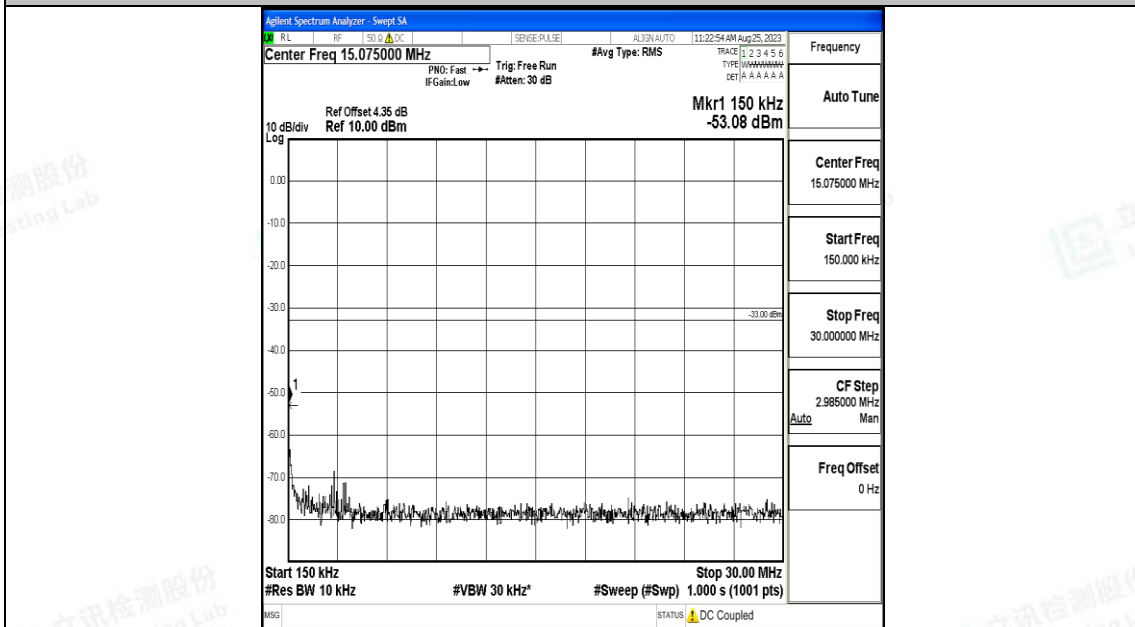

Band66_20MHz_QPSK_132072_1RB#0_0.009~0.15_0.009~0.15

Band66_20MHz_QPSK_132072_1RB#0_0.15~30_0.15~30