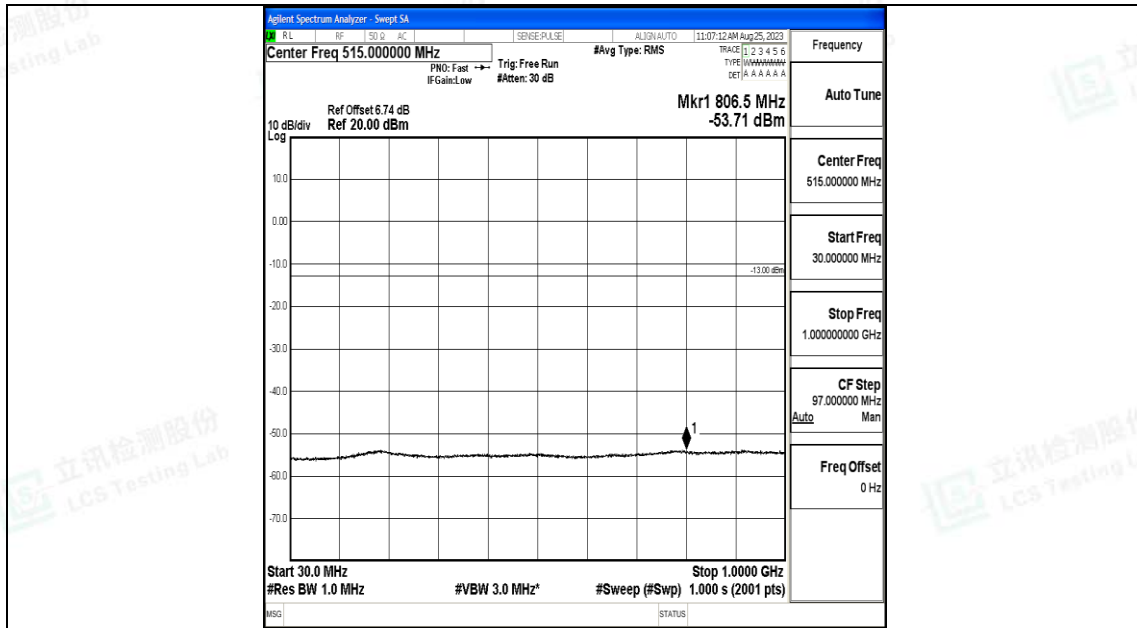

Band66_15MHz_QPSK_132047_1RB#0_0.009~0.15_0.009~0.15

Band66_15MHz_QPSK_132047_1RB#0_0.15~30_0.15~30

Band66_15MHz_QPSK_132047_1RB#0_30~1000_30~1000

Band66_15MHz_QPSK_132047_1RB#0_1000~3000_1000~3000

Band66_15MHz_QPSK_132047_1RB#0_3000~20000_3000~20000