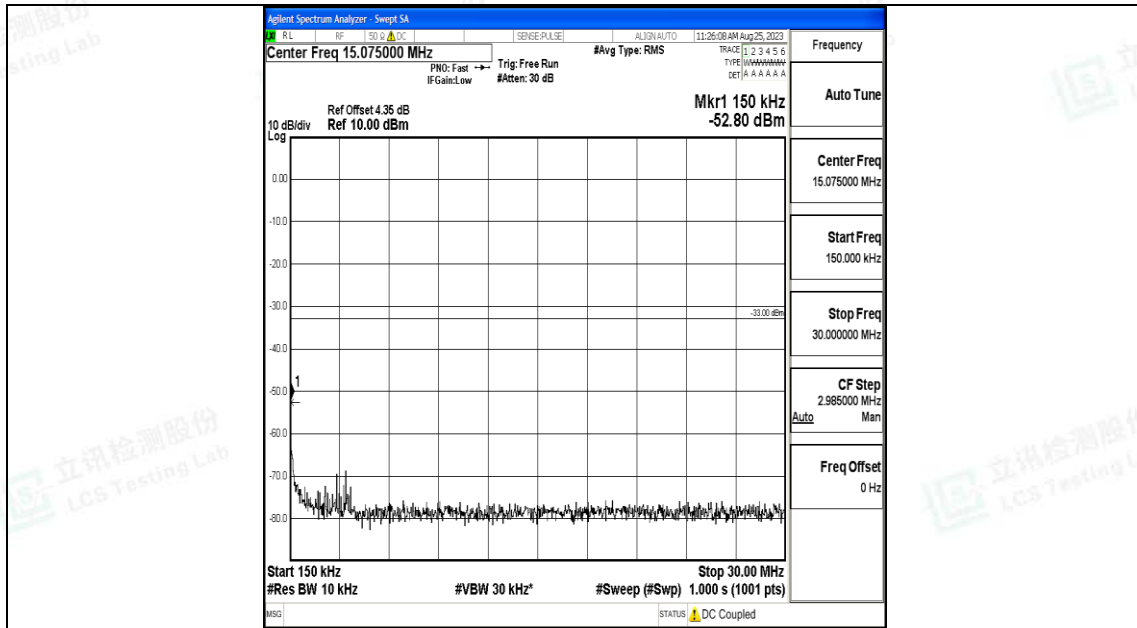

Band66_20MHz_16QAM_132572_1RB#0_0.009~0.15_0.009~0.15

Band66_20MHz_16QAM_132572_1RB#0_0.15~30_0.15~30