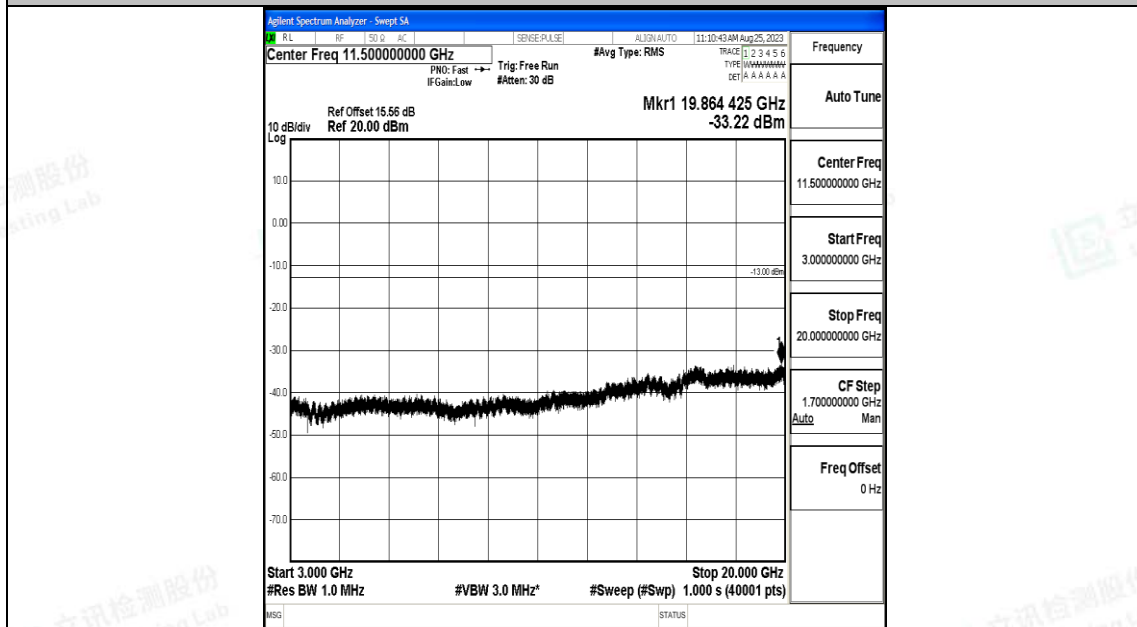

Band66_15MHz_16QAM_132597_1RB#0_0.009~0.15_0.009~0.15

Band66_15MHz_16QAM_132597_1RB#0_0.15~30_0.15~30

Band66_15MHz_16QAM_132597_1RB#0_30~1000_30~1000

Band66_15MHz_16QAM_132597_1RB#0_1000~3000_1000~3000

Band66_15MHz_16QAM_132597_1RB#0_3000~20000_3000~20000