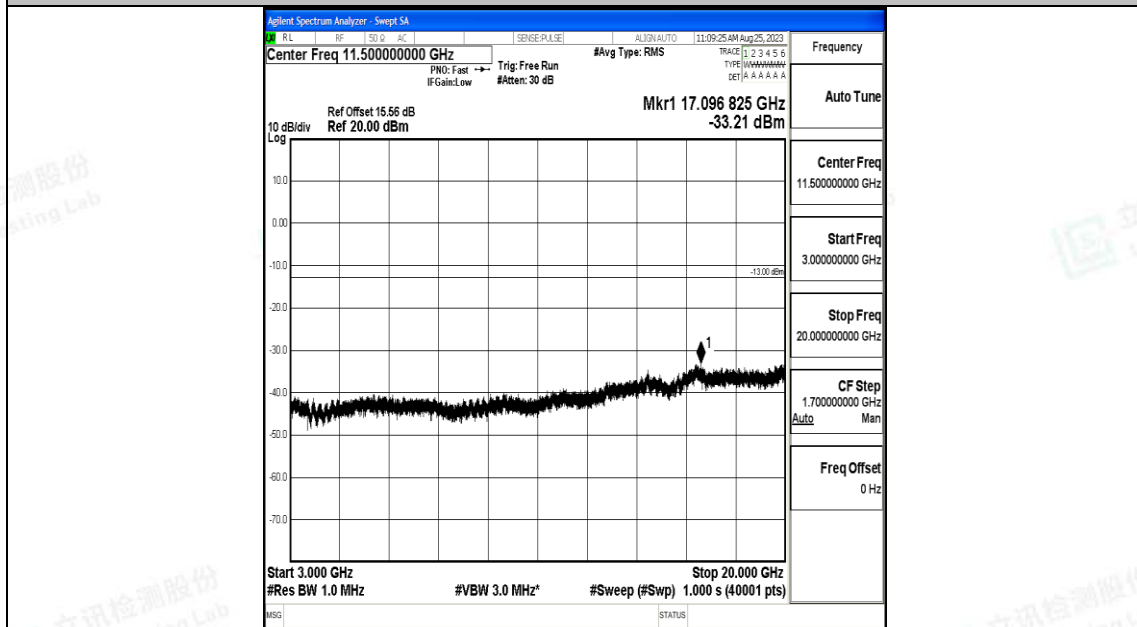

Band66_15MHz_16QAM_132322_1RB#0_0.009~0.15_0.009~0.15

Band66_15MHz_16QAM_132322_1RB#0_0.15~30_0.15~30

Band66_15MHz_16QAM_132322_1RB#0_30~1000_30~1000

Band66_15MHz_16QAM_132322_1RB#0_1000~3000_1000~3000

Band66_15MHz_16QAM_132322_1RB#0_3000~20000_3000~20000