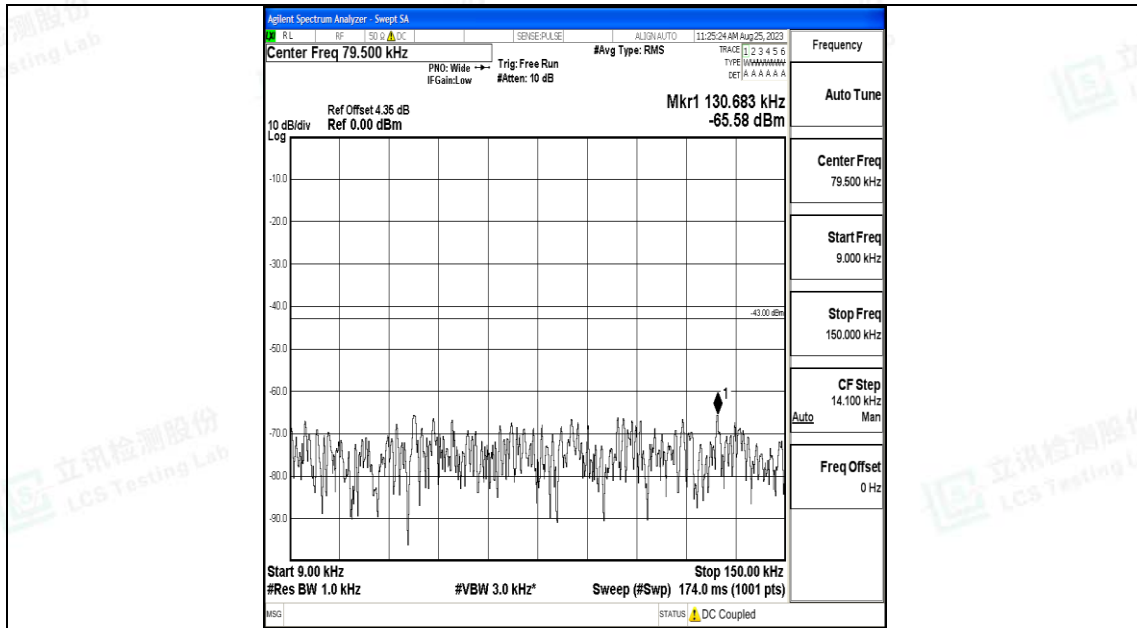

Band66_20MHz_16QAM_132322_1RB#0_0.009~0.15_0.009~0.15

Band66_20MHz_16QAM_132322_1RB#0_0.15~30_0.15~30

Band66_20MHz_16QAM_132322_1RB#0_30~1000_30~1000

Band66_20MHz_16QAM_132322_1RB#0_1000~3000_1000~3000

Band66_20MHz_16QAM_132322_1RB#0_3000~20000_3000~20000