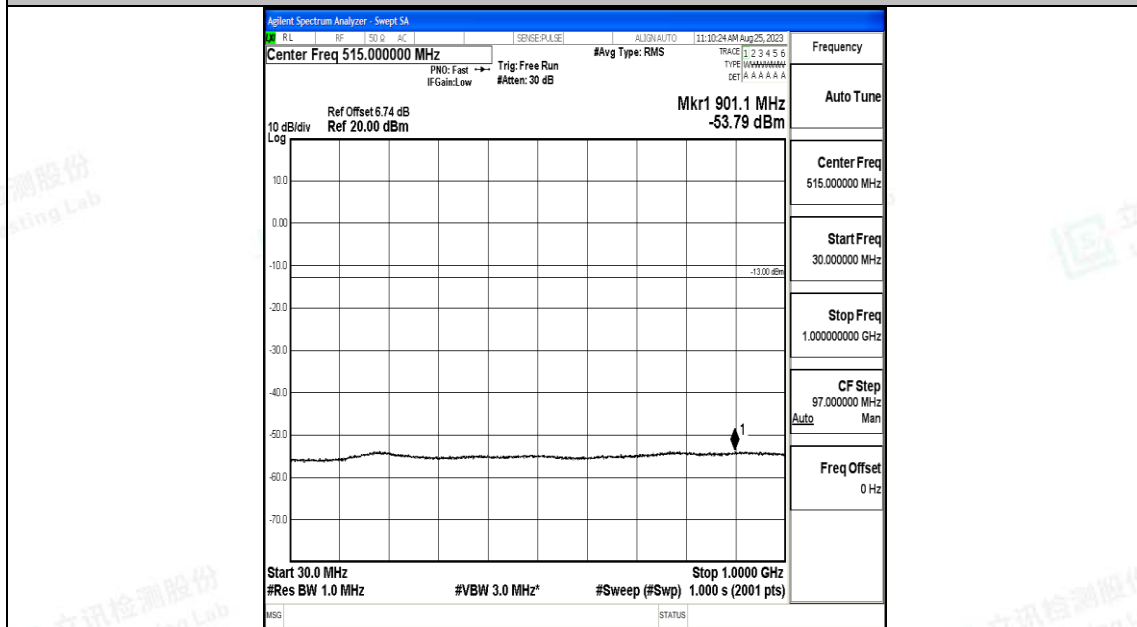

Band66_15MHz_16QAM_132597_1RB#0_0.15~30_0.15~30

Band66_15MHz_16QAM_132597_1RB#0_30~1000_30~1000