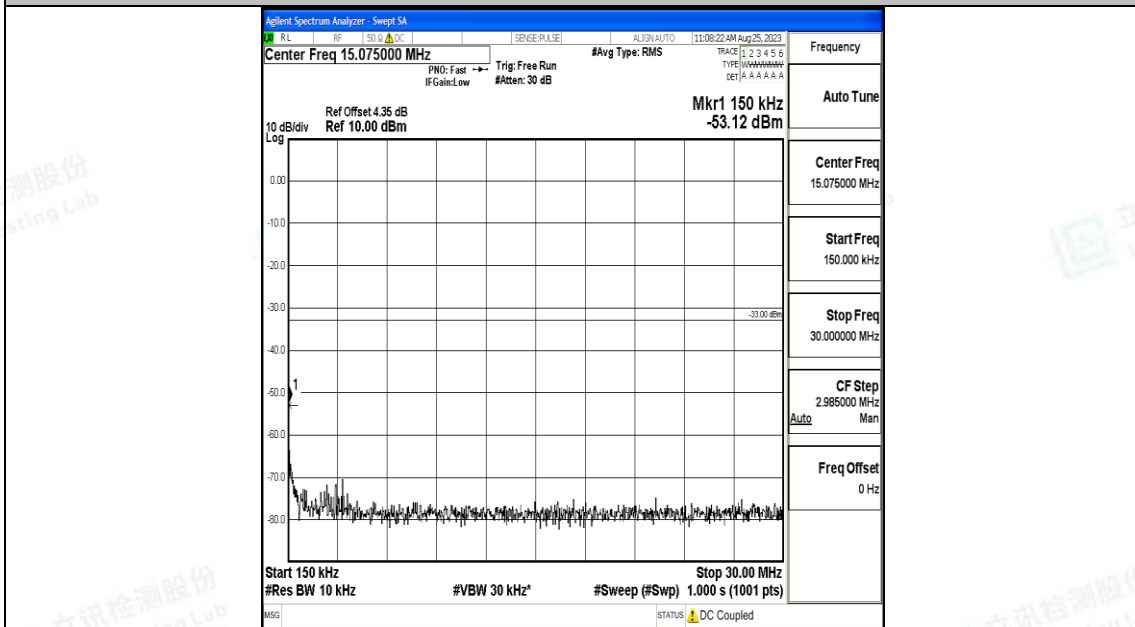

Band66_15MHz_QPSK_132322_1RB#0_0.009~0.15_0.009~0.15

Band66_15MHz_QPSK_132322_1RB#0_0.15~30_0.15~30