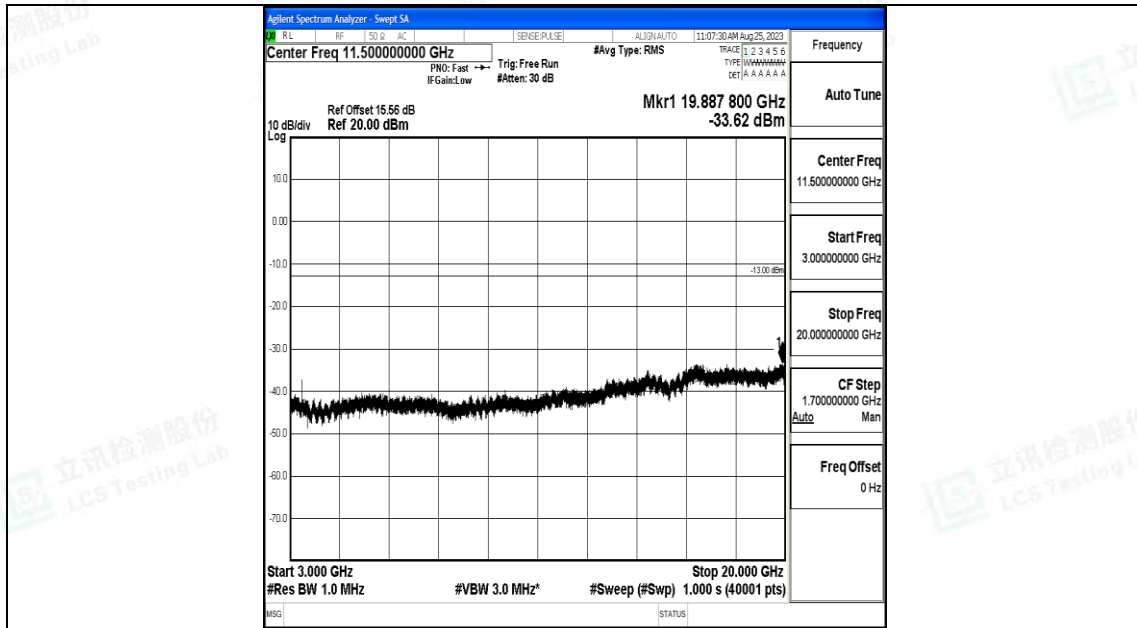

Band66_15MHz_QPSK_132047_1RB#0_0.009~0.15_0.009~0.15

Band66_15MHz_QPSK_132047_1RB#0_0.15~30_0.15~30

Band66_15MHz_QPSK_132047_1RB#0_30~1000_30~1000

Band66_15MHz_QPSK_132047_1RB#0_1000~3000_1000~3000

Band66_15MHz_QPSK_132047_1RB#0_3000~20000_3000~20000