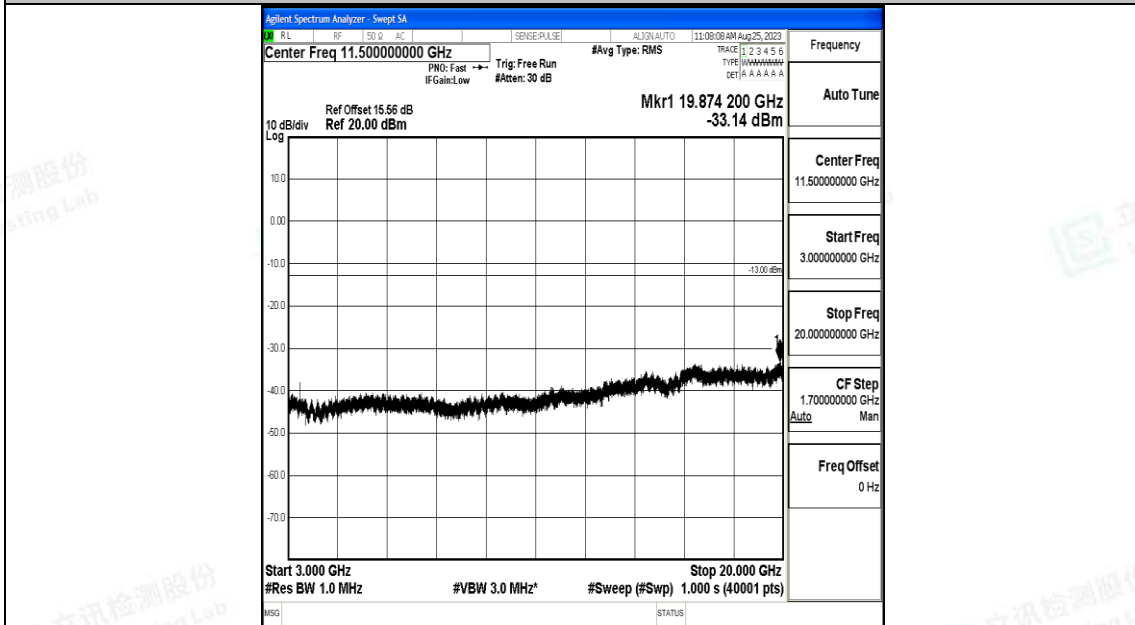

Band66_15MHz_16QAM_132047_1RB#0_0.009~0.15_0.009~0.15

Band66_15MHz_16QAM_132047_1RB#0_0.15~30_0.15~30

Band66_15MHz_16QAM_132047_1RB#0_30~1000_30~1000

Band66_15MHz_16QAM_132047_1RB#0_1000~3000_1000~3000

Band66_15MHz_16QAM_132047_1RB#0_3000~20000_3000~20000