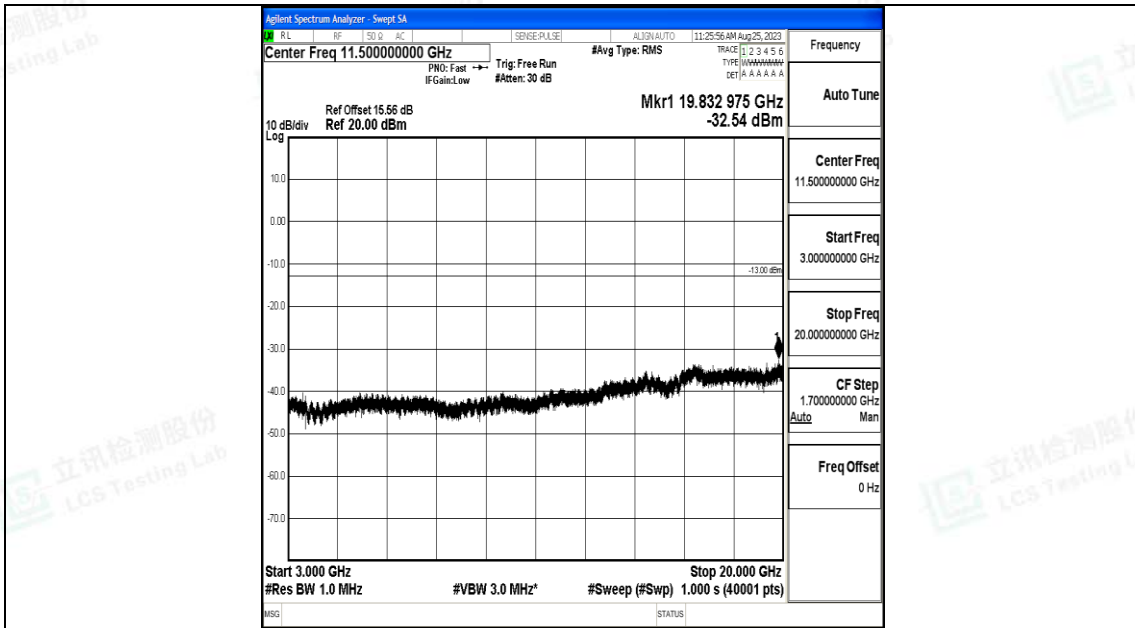

Band66_20MHz_QPSK_132572_1RB#0_0.009~0.15_0.009~0.15

Band66_20MHz_QPSK_132572_1RB#0_0.15~30_0.15~30

Band66_20MHz_QPSK_132572_1RB#0_30~1000_30~1000

Band66_20MHz_QPSK_132572_1RB#0_1000~3000_1000~3000

Band66_20MHz_QPSK_132572_1RB#0_3000~20000_3000~20000