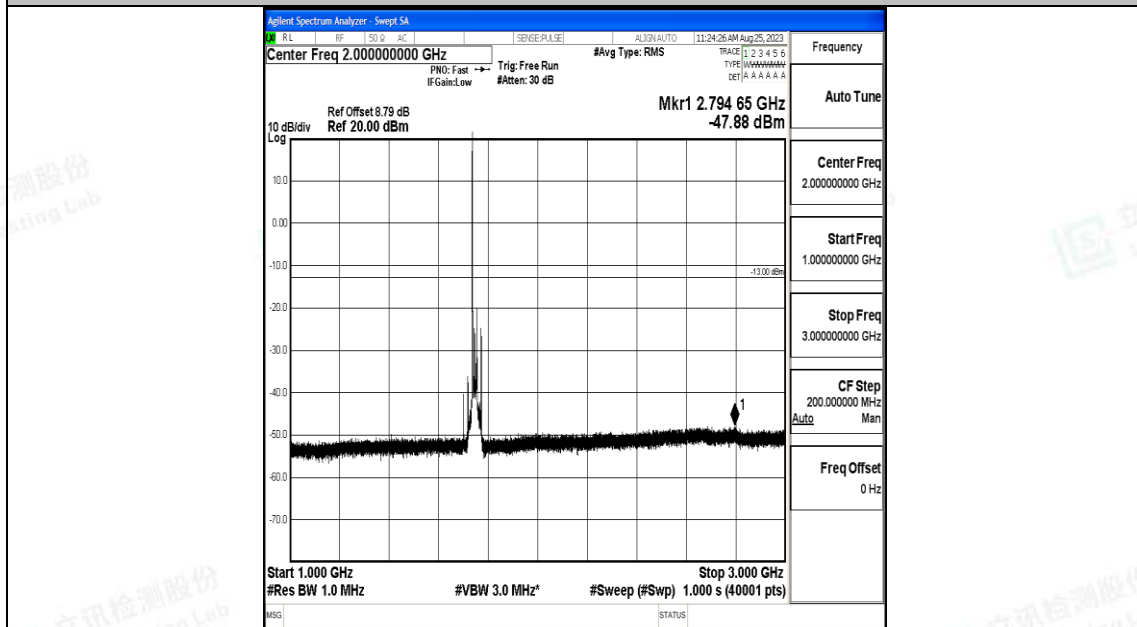

Band66_20MHz_QPSK_132322_1RB#0_0.009~0.15_0.009~0.15

Band66_20MHz_QPSK_132322_1RB#0_0.15~30_0.15~30

Band66_20MHz_QPSK_132322_1RB#0_30~1000_30~1000

Band66_20MHz_QPSK_132322_1RB#0_1000~3000_1000~3000

Band66_20MHz_QPSK_132322_1RB#0_3000~20000_3000~20000