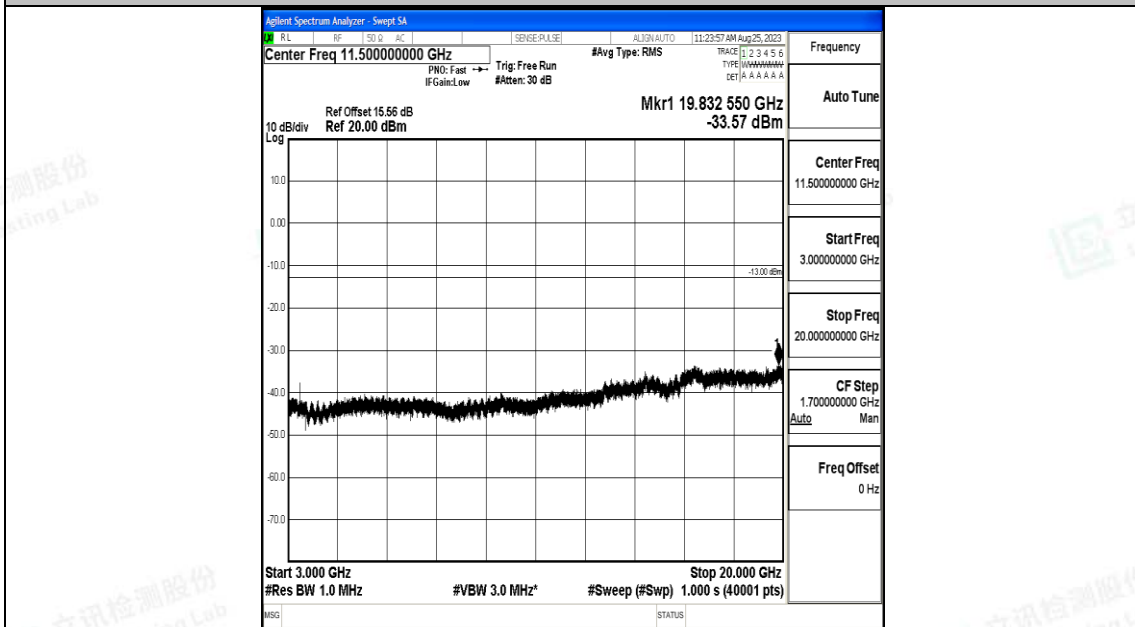

Band66_20MHz_16QAM_132072_1RB#0_0.009~0.15_0.009~0.15

Band66_20MHz_16QAM_132072_1RB#0_0.15~30_0.15~30

Band66_20MHz_16QAM_132072_1RB#0_30~1000_30~1000

Band66_20MHz_16QAM_132072_1RB#0_1000~3000_1000~3000

Band66_20MHz_16QAM_132072_1RB#0_3000~20000_3000~20000