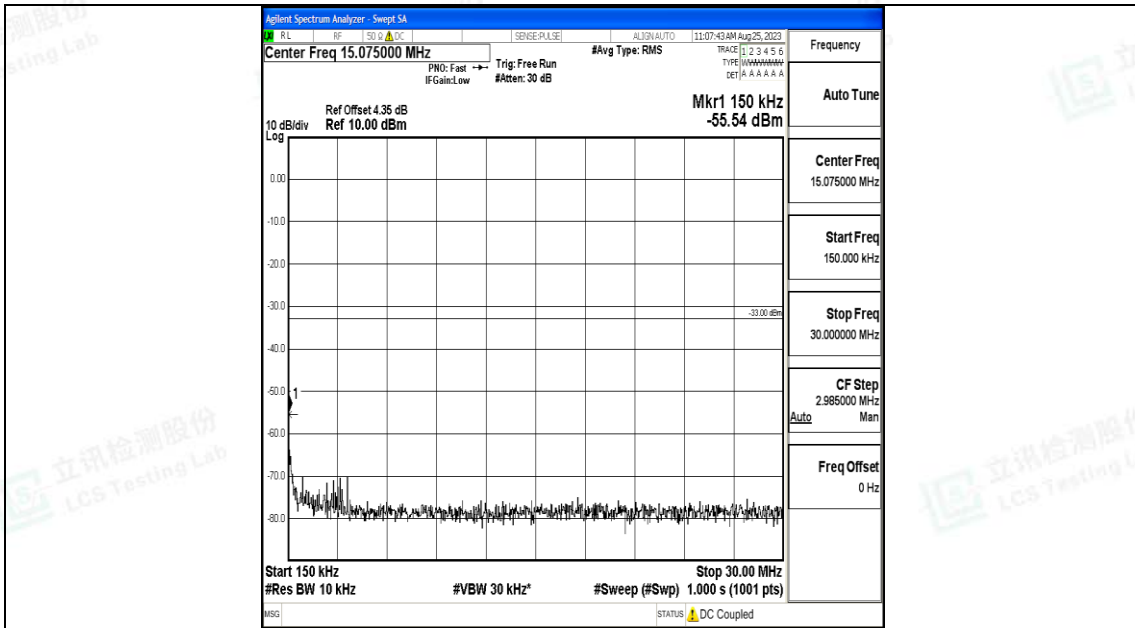

Band66_15MHz_16QAM_132047_1RB#0_0.009~0.15_0.009~0.15

Band66_15MHz_16QAM_132047_1RB#0_0.15~30_0.15~30