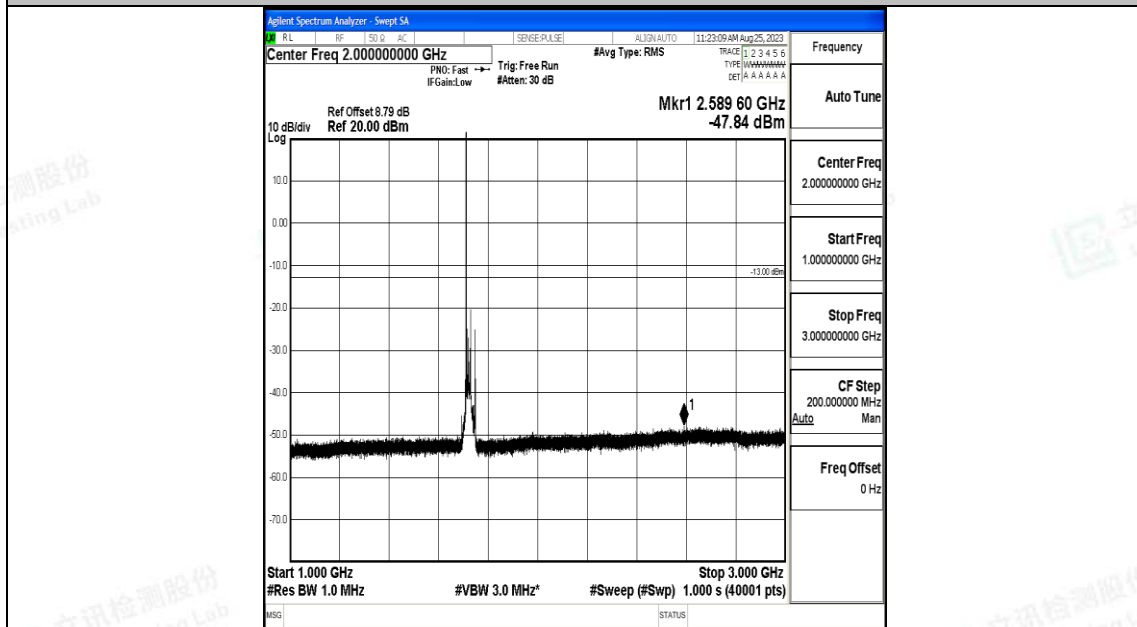

Band66_20MHz_QPSK_132072_1RB#0_0.009~0.15_0.009~0.15

Band66_20MHz_QPSK_132072_1RB#0_0.15~30_0.15~30

Band66_20MHz_QPSK_132072_1RB#0_30~1000_30~1000

Band66_20MHz_QPSK_132072_1RB#0_1000~3000_1000~3000

Band66_20MHz_QPSK_132072_1RB#0_3000~20000_3000~20000