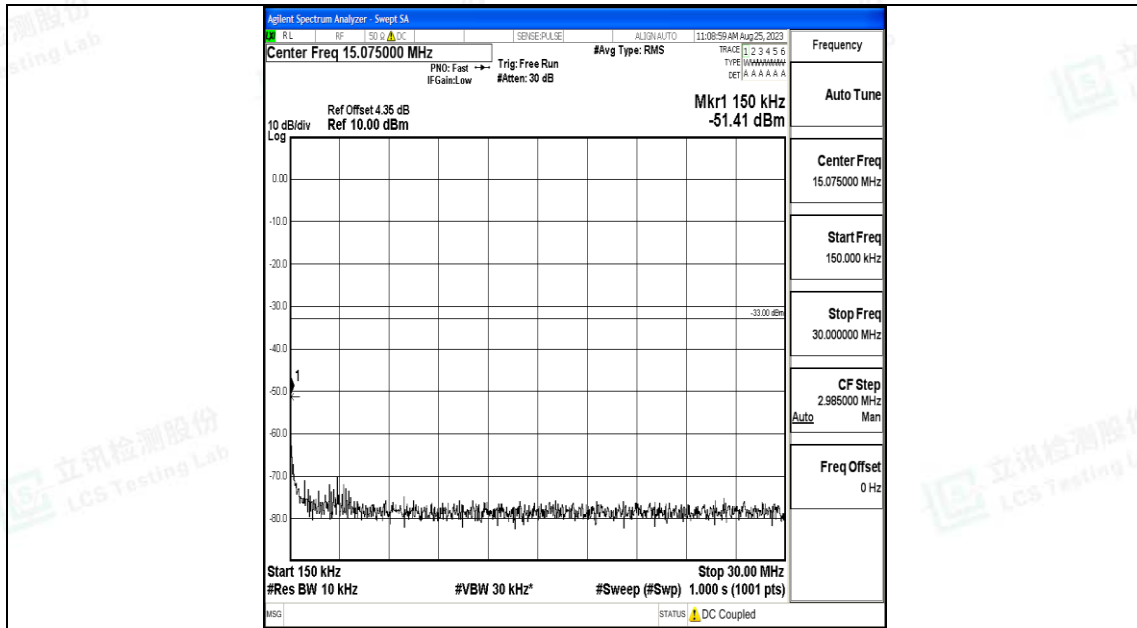

Band66_15MHz_16QAM_132322_1RB#0_0.009~0.15_0.009~0.15

Band66_15MHz_16QAM_132322_1RB#0_0.15~30_0.15~30