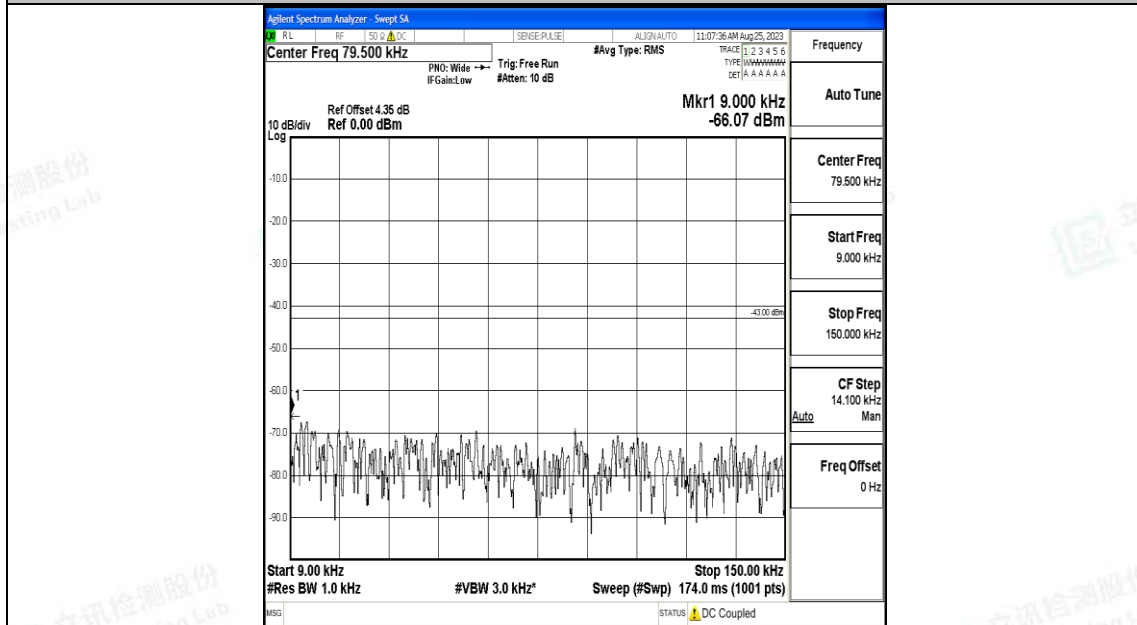

Band66_15MHz_QPSK_132047_1RB#0_0.009~0.15_0.009~0.15

Band66_15MHz_QPSK_132047_1RB#0_0.15~30_0.15~30

Band66_15MHz_QPSK_132047_1RB#0_30~1000_30~1000

Band66_15MHz_QPSK_132047_1RB#0_1000~3000_1000~3000

Band66_15MHz_QPSK_132047_1RB#0_3000~20000_3000~20000