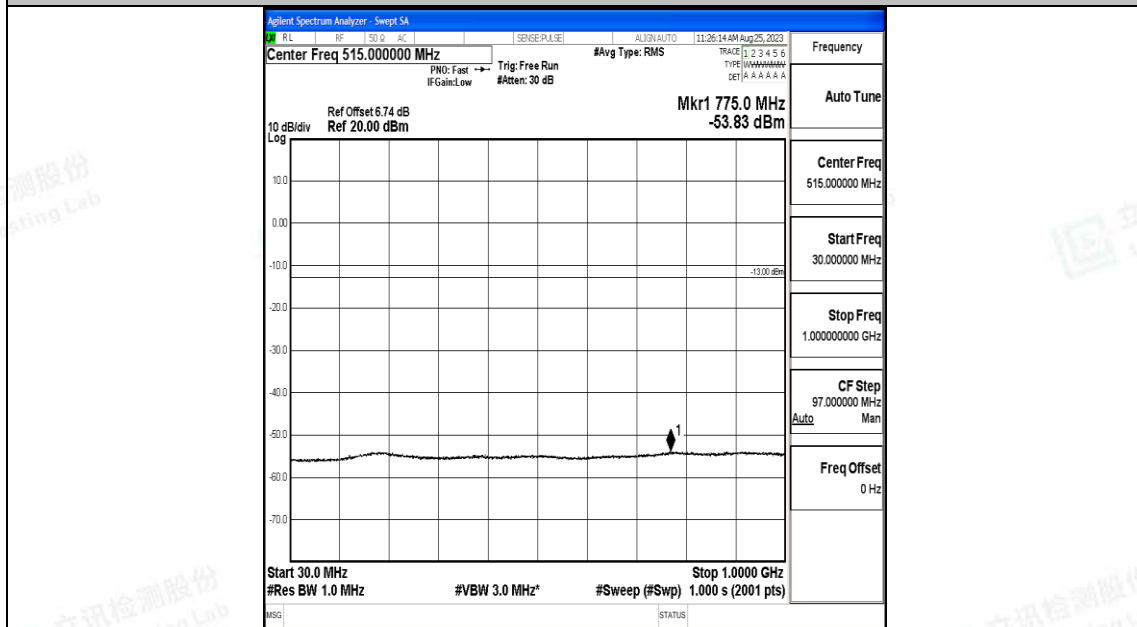

Band66_20MHz_16QAM_132572_1RB#0_0.15~30_0.15~30

Band66_20MHz_16QAM_132572_1RB#0_30~1000_30~1000