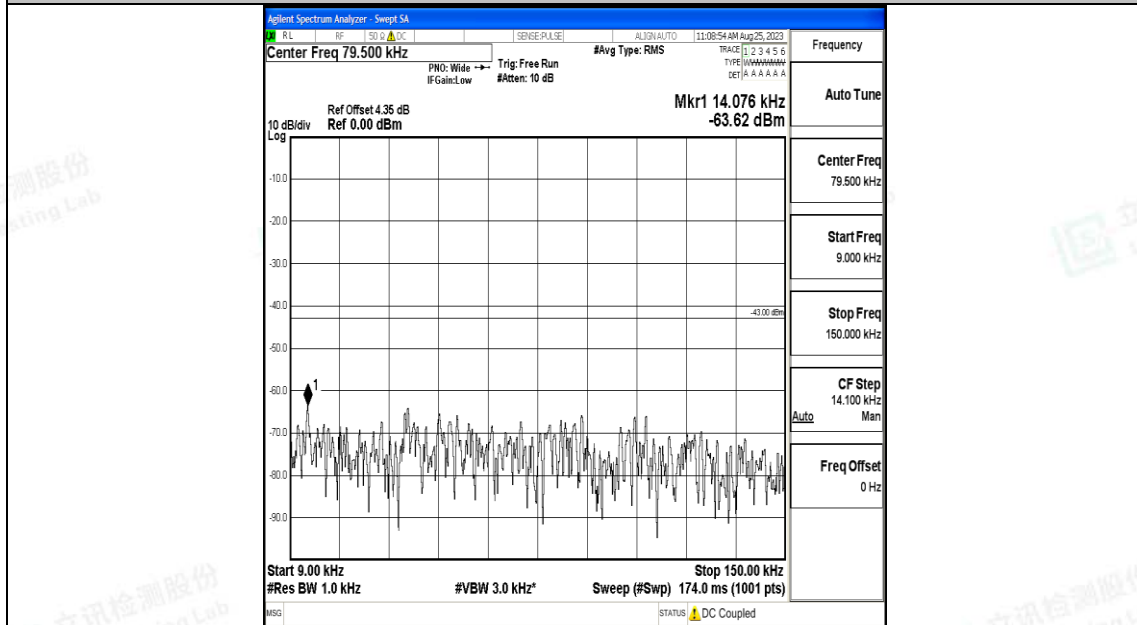

Band66_15MHz_QPSK_132322_1RB#0_0.009~0.15_0.009~0.15

Band66_15MHz_QPSK_132322_1RB#0_0.15~30_0.15~30

Band66_15MHz_QPSK_132322_1RB#0_30~1000_30~1000

Band66_15MHz_QPSK_132322_1RB#0_1000~3000_1000~3000

Band66_15MHz_QPSK_132322_1RB#0_3000~20000_3000~20000