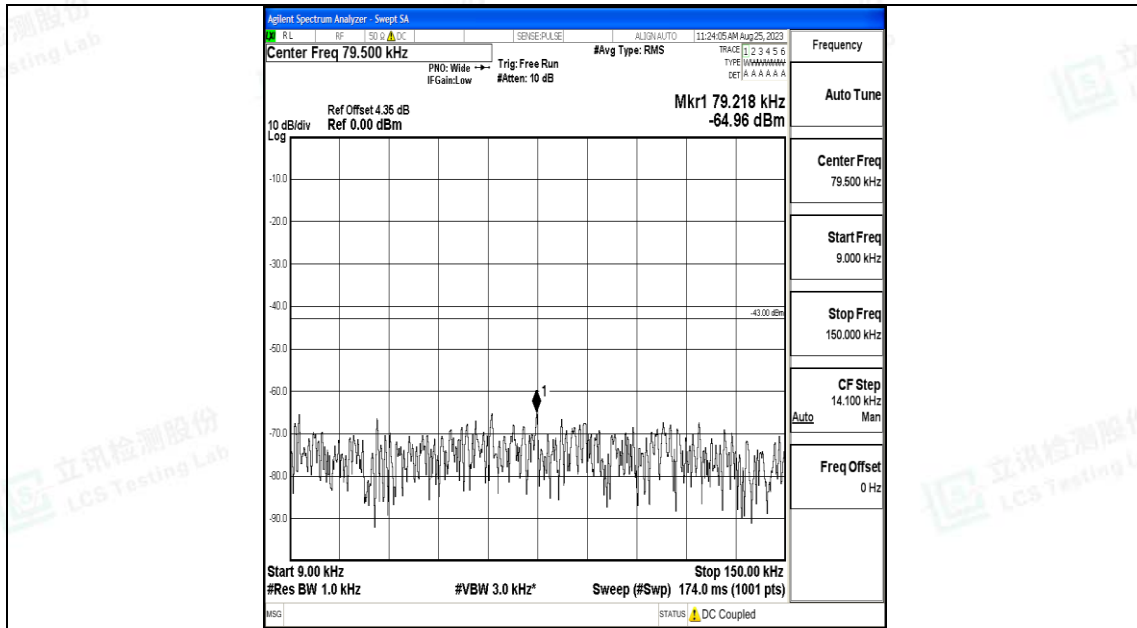

Band66_20MHz_16QAM_132072_1RB#0_0.009~0.15_0.009~0.15

Band66_20MHz_16QAM_132072_1RB#0_0.15~30_0.15~30

Band66_20MHz_16QAM_132072_1RB#0_30~1000_30~1000

Band66_20MHz_16QAM_132072_1RB#0_1000~3000_1000~3000

Band66_20MHz_16QAM_132072_1RB#0_3000~20000_3000~20000