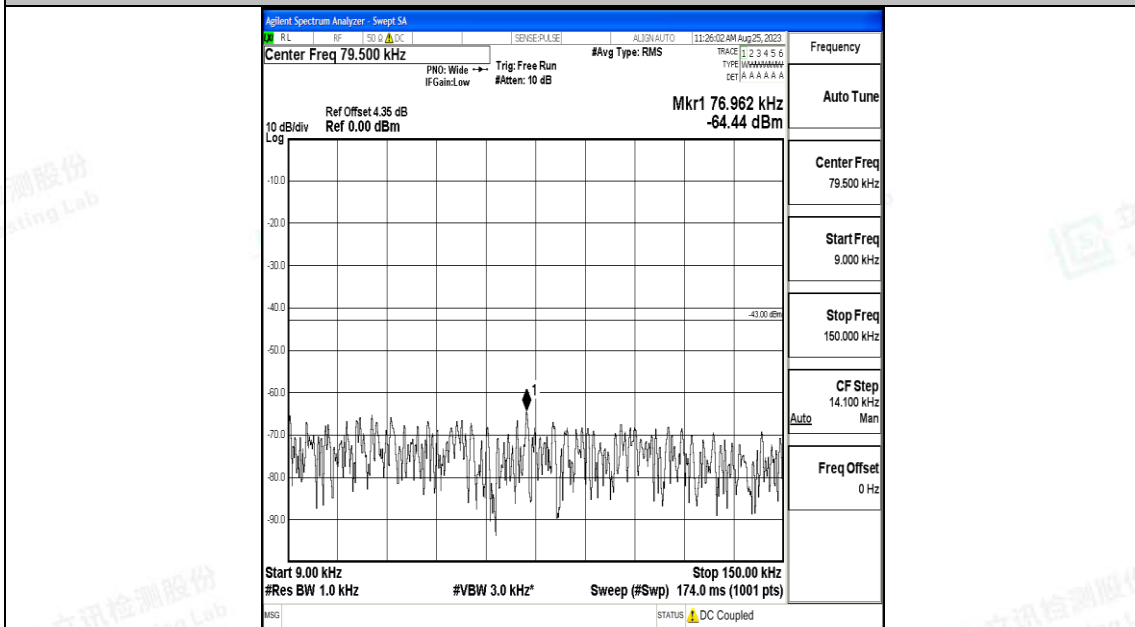

Band66_20MHz_QPSK_132572_1RB#0_0.009~0.15_0.009~0.15

Band66_20MHz_QPSK_132572_1RB#0_0.15~30_0.15~30

Band66_20MHz_QPSK_132572_1RB#0_30~1000_30~1000

Band66_20MHz_QPSK_132572_1RB#0_1000~3000_1000~3000

Band66_20MHz_QPSK_132572_1RB#0_3000~20000_3000~20000