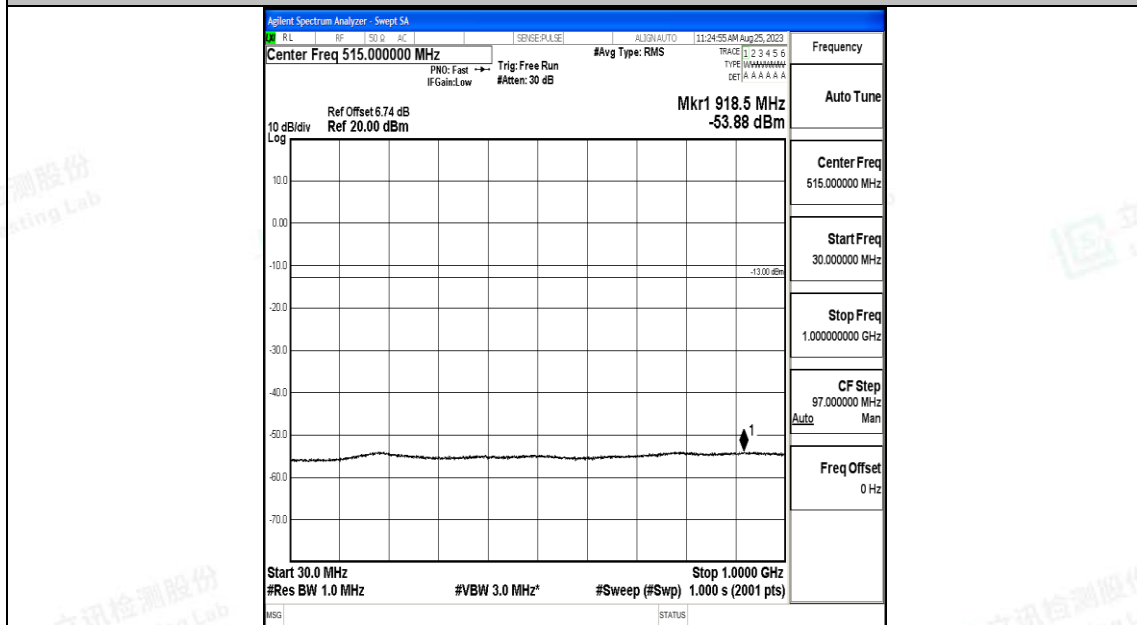

Band66_20MHz_16QAM_132322_1RB#0_0.15~30_0.15~30

Band66_20MHz_16QAM_132322_1RB#0_30~1000_30~1000