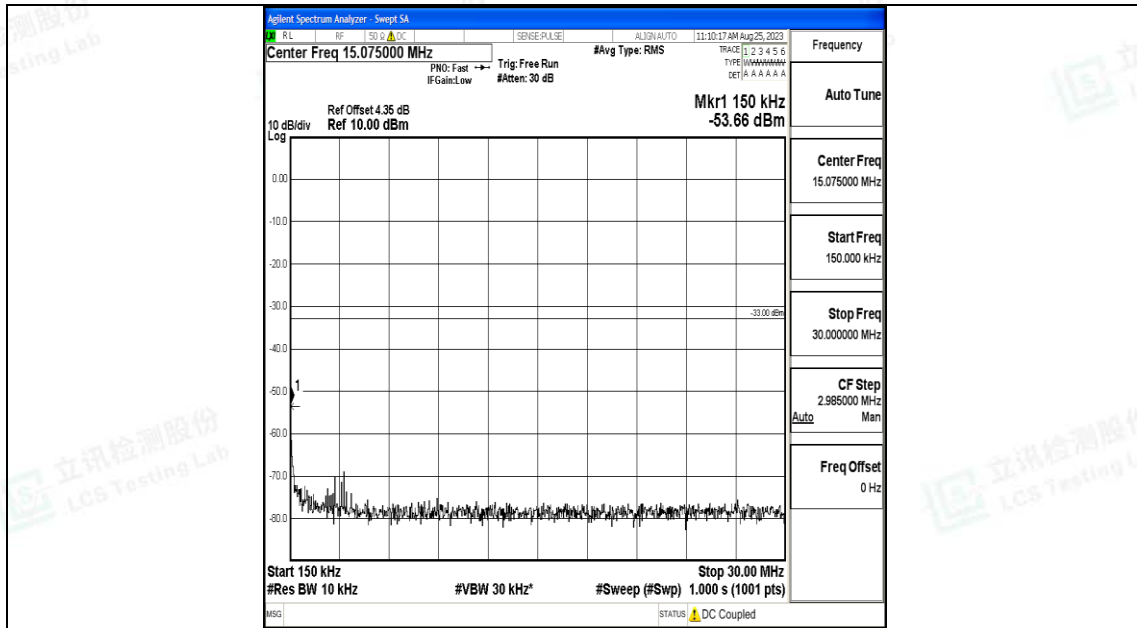

Band66_15MHz_16QAM_132597_1RB#0_0.009~0.15_0.009~0.15

Band66_15MHz_16QAM_132597_1RB#0_0.15~30_0.15~30