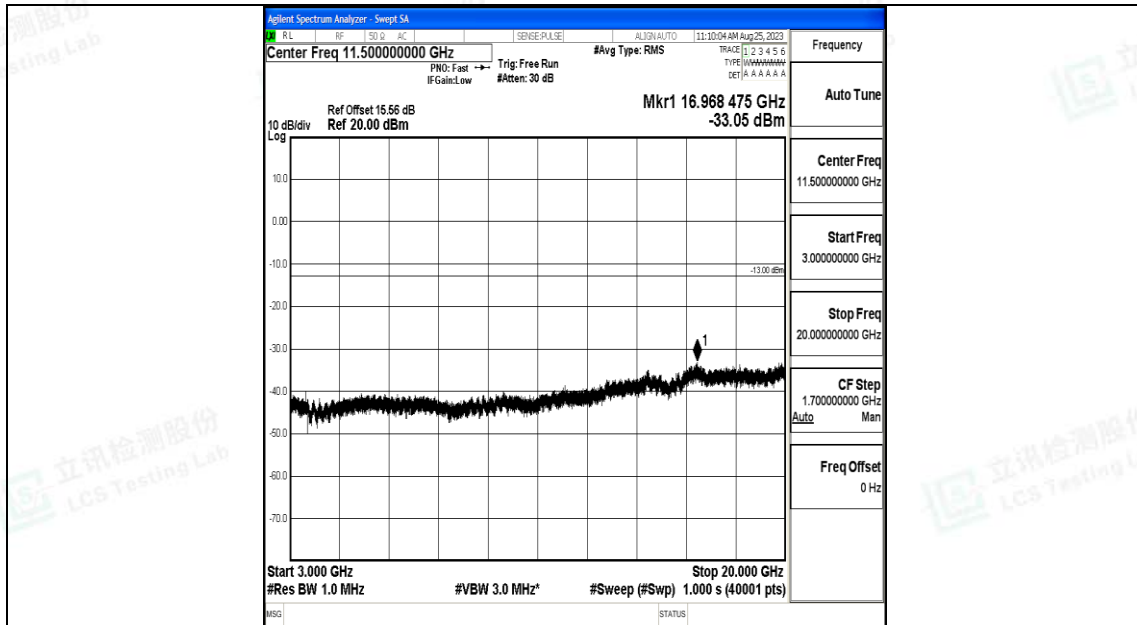

Band66_15MHz_QPSK_132597_1RB#0_0.009~0.15_0.009~0.15

Band66_15MHz_QPSK_132597_1RB#0_0.15~30_0.15~30

Band66_15MHz_QPSK_132597_1RB#0_30~1000_30~1000

Band66_15MHz_QPSK_132597_1RB#0_1000~3000_1000~3000

Band66_15MHz_QPSK_132597_1RB#0_3000~20000_3000~20000