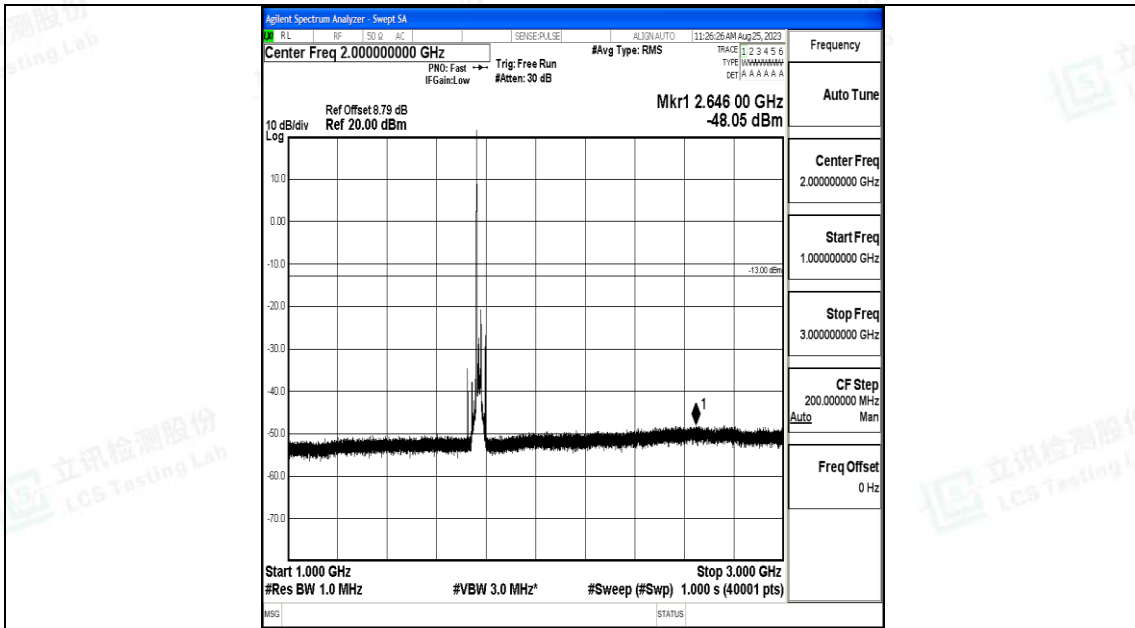

Band66_20MHz_16QAM_132572_1RB#0_0.009~0.15_0.009~0.15

Band66_20MHz_16QAM_132572_1RB#0_0.15~30_0.15~30

Band66_20MHz_16QAM_132572_1RB#0_30~1000_30~1000

Band66_20MHz_16QAM_132572_1RB#0_1000~3000_1000~3000

Band66_20MHz_16QAM_132572_1RB#0_3000~20000_3000~20000