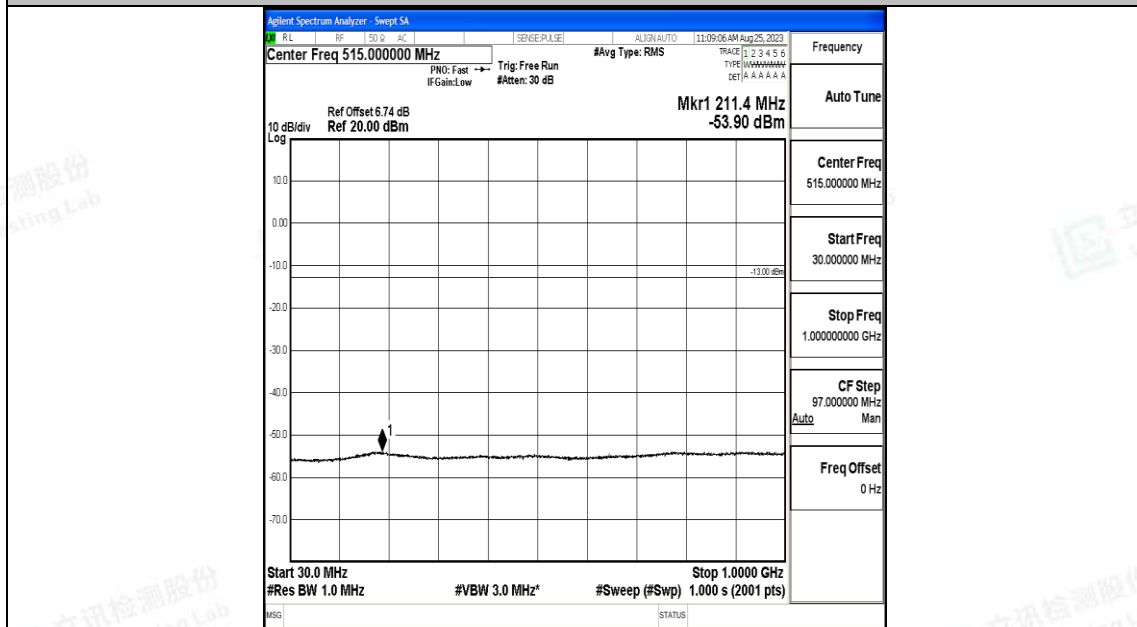

Band66_15MHz_16QAM_132322_1RB#0_0.15~30_0.15~30

Band66_15MHz_16QAM_132322_1RB#0_30~1000_30~1000