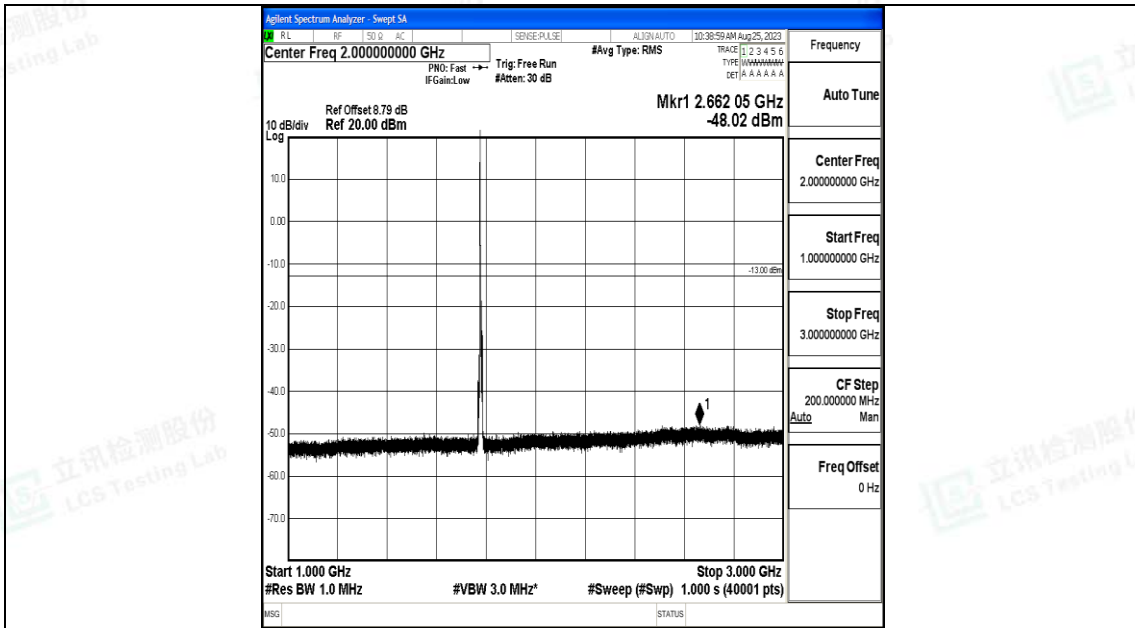

Band66_5MHz_16QAM_132647_1RB#0_30~1000_30~1000

Band66_5MHz_16QAM_132647_1RB#0_1000~3000_1000~3000