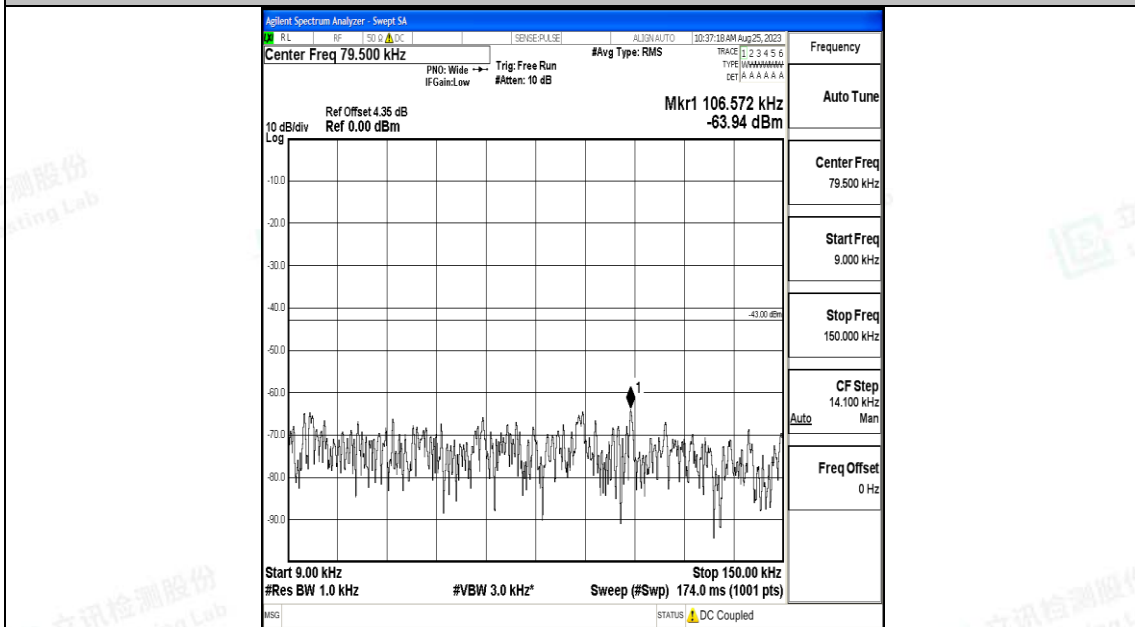

Band66_5MHz_QPSK_132322_1RB#0_0.15~30_0.15~30

Band66_5MHz_QPSK_132322_1RB#0_30~1000_30~1000

Band66_5MHz_QPSK_132322_1RB#0_1000~3000_1000~3000

Band66_5MHz_QPSK_132322_1RB#0_3000~20000_3000~20000

Band66_5MHz_16QAM_132322_1RB#0_0.009~0.15_0.009~0.15