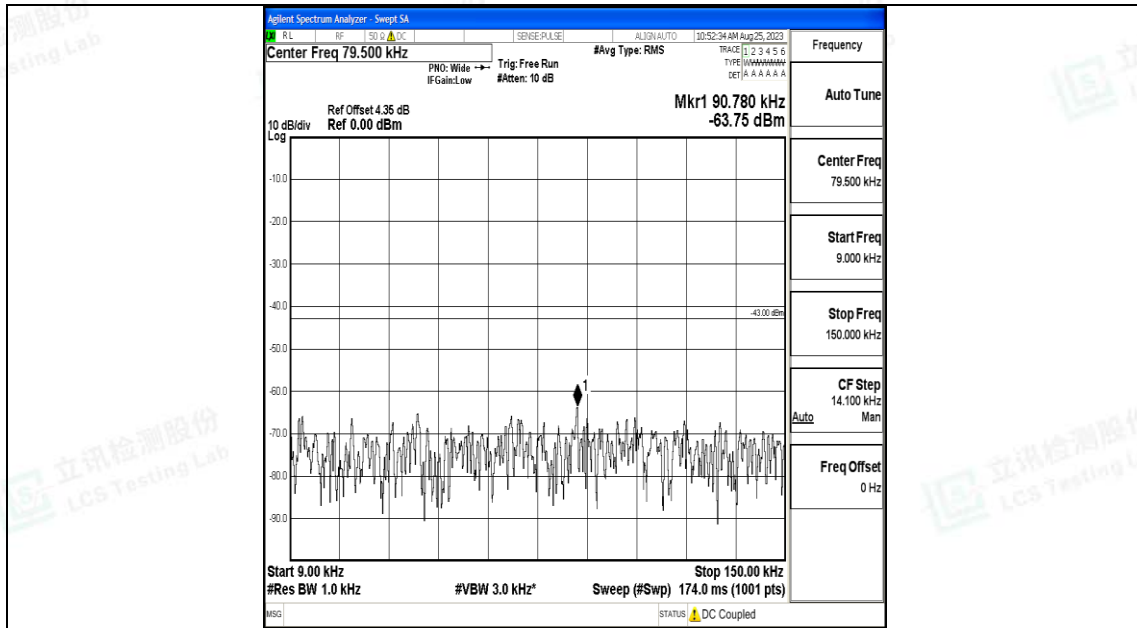

Band66_10MHz_16QAM_132022_1RB#0_0.15~30_0.15~30

Band66_10MHz_16QAM_132022_1RB#0_30~1000_30~1000

Band66_10MHz_16QAM_132022_1RB#0_1000~3000_1000~3000

Band66_10MHz_16QAM_132022_1RB#0_3000~20000_3000~20000

Band66_10MHz_QPSK_132322_1RB#0_0.009~0.15_0.009~0.15