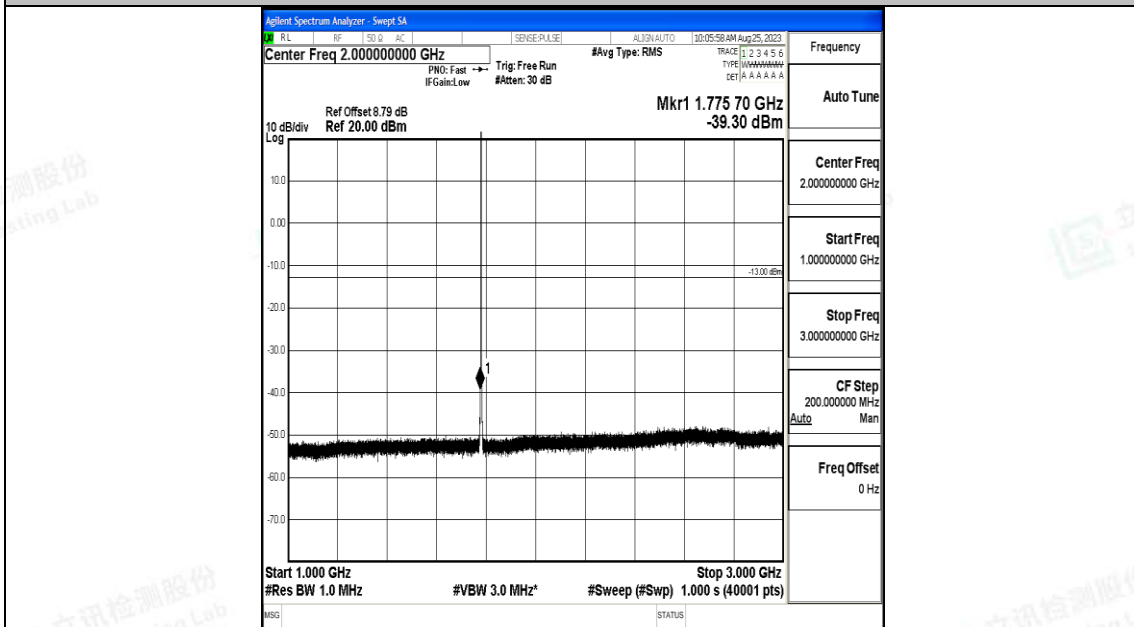

Band66_1.4MHz_QPSK_132665_1RB#0_0.009~0.15_0.009~0.15

Band66_1.4MHz_QPSK_132665_1RB#0_0.15~30_0.15~30

Band66_1.4MHz_QPSK_132665_1RB#0_30~1000_30~1000

Band66_1.4MHz_QPSK_132665_1RB#0_1000~3000_1000~3000

Band66_1.4MHz_QPSK_132665_1RB#0_3000~20000_3000~20000