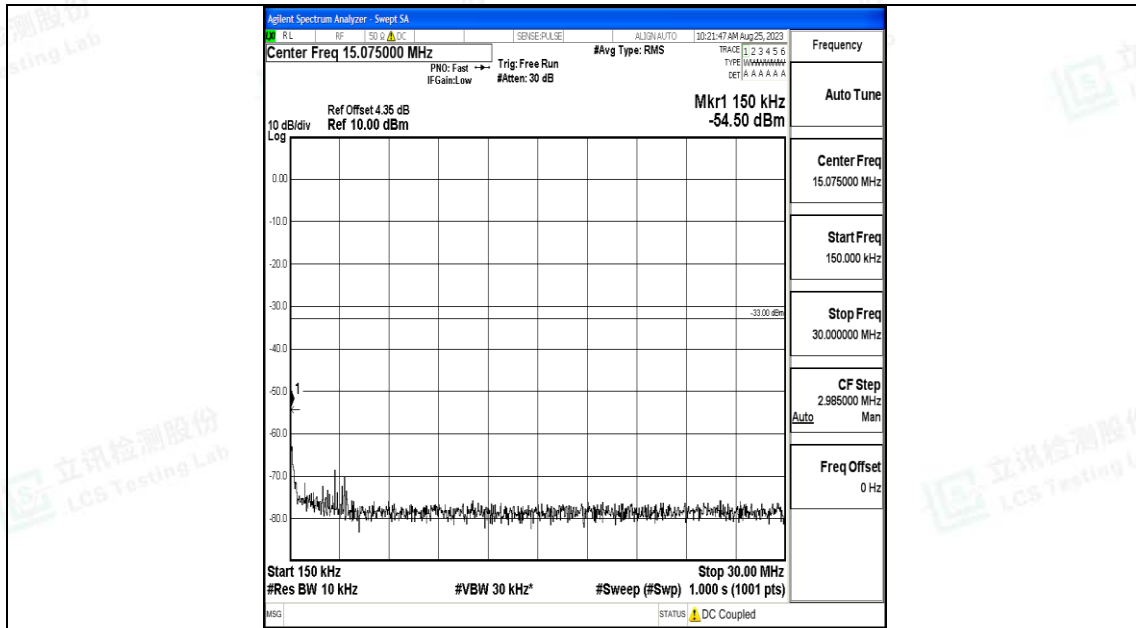

Band66_3MHz_16QAM_132657_1RB#0_0.009~0.15_0.009~0.15

Band66_3MHz_16QAM_132657_1RB#0_0.15~30_0.15~30