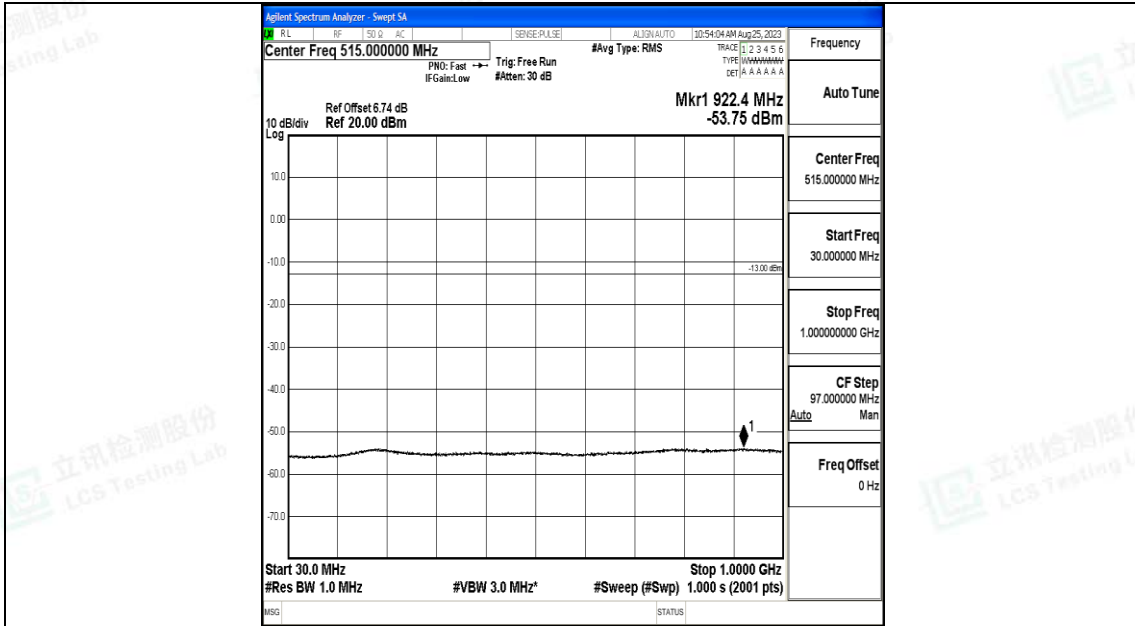

Band66_10MHz_QPSK_132622_1RB#0_0.15~30_0.15~30

Band66_10MHz_QPSK_132622_1RB#0_30~1000_30~1000