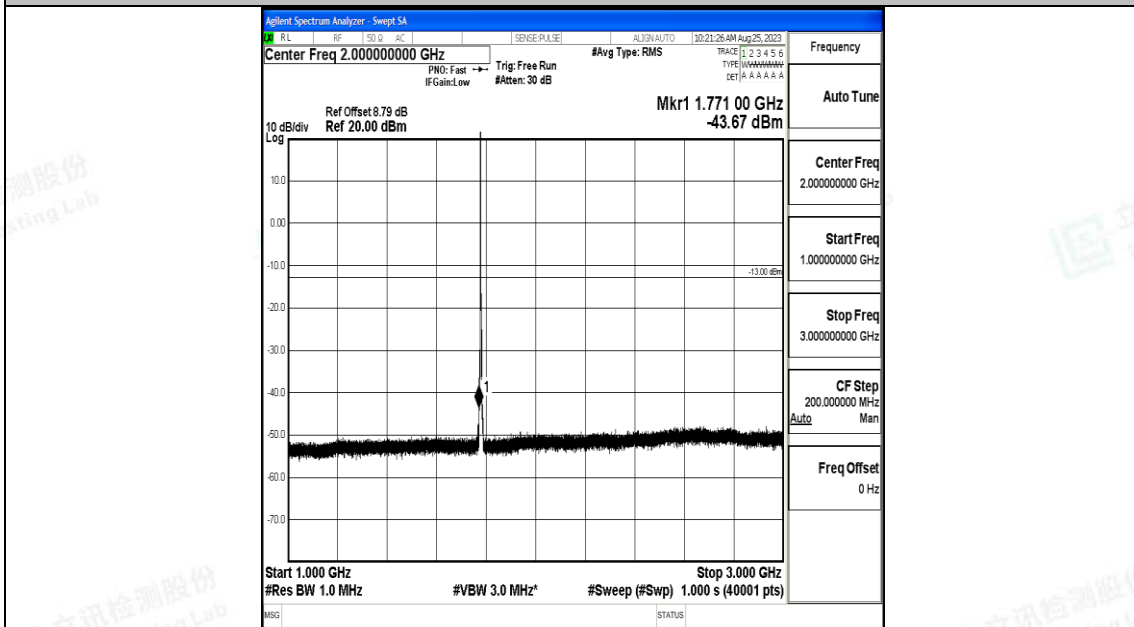

Band66_3MHz_16QAM_132322_1RB#0_3000~20000_3000~20000

Band66_3MHz_QPSK_132657_1RB#0_0.009~0.15_0.009~0.15

Band66_3MHz_QPSK_132657_1RB#0_0.15~30_0.15~30

Band66_3MHz_QPSK_132657_1RB#0_30~1000_30~1000

Band66_3MHz_QPSK_132657_1RB#0_1000~3000_1000~3000