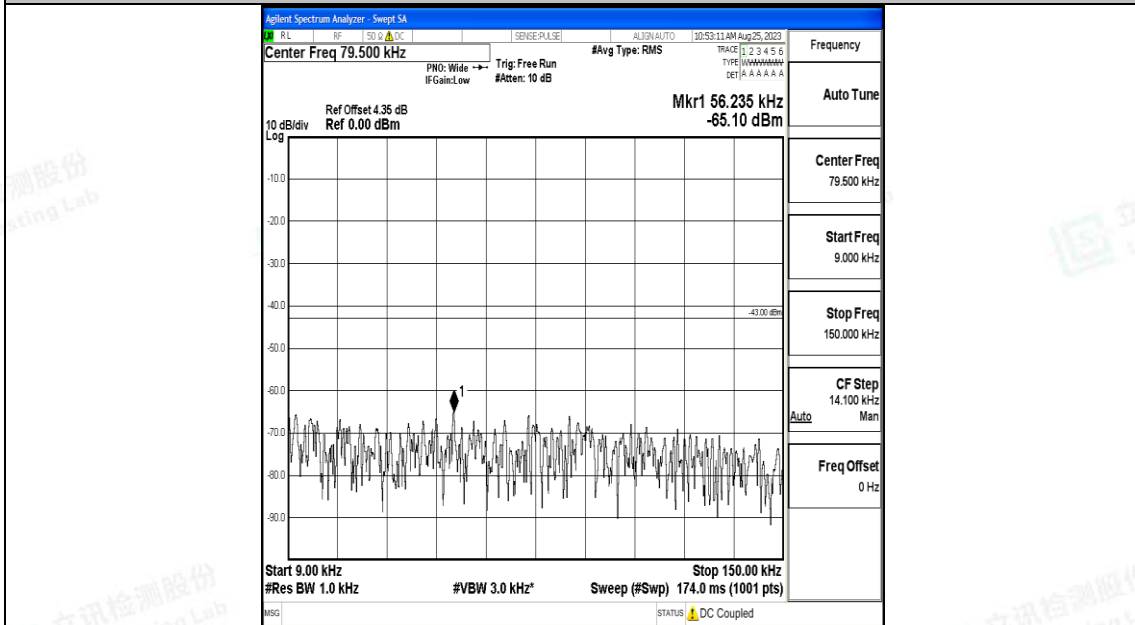

Band66_10MHz_QPSK_132322_1RB#0_0.15~30_0.15~30

Band66_10MHz_QPSK_132322_1RB#0_30~1000_30~1000

Band66_10MHz_QPSK_132322_1RB#0_1000~3000_1000~3000

Band66_10MHz_QPSK_132322_1RB#0_3000~20000_3000~20000

Band66_10MHz_16QAM_132322_1RB#0_0.009~0.15_0.009~0.15