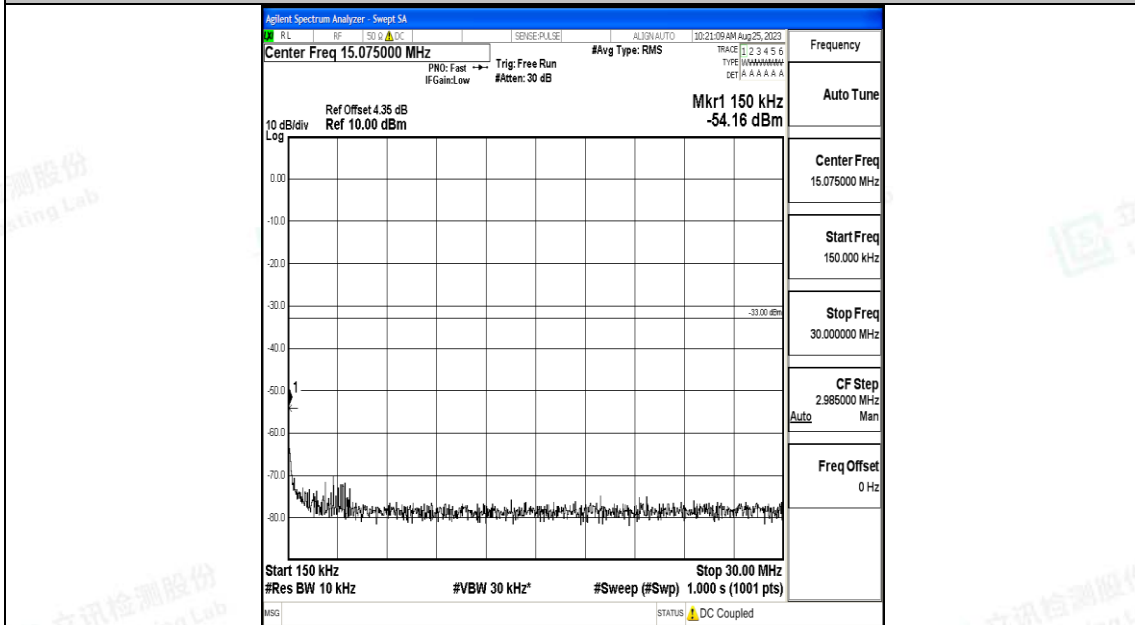

Band66_3MHz_QPSK_132657_1RB#0_0.009~0.15_0.009~0.15

Band66_3MHz_QPSK_132657_1RB#0_0.15~30_0.15~30