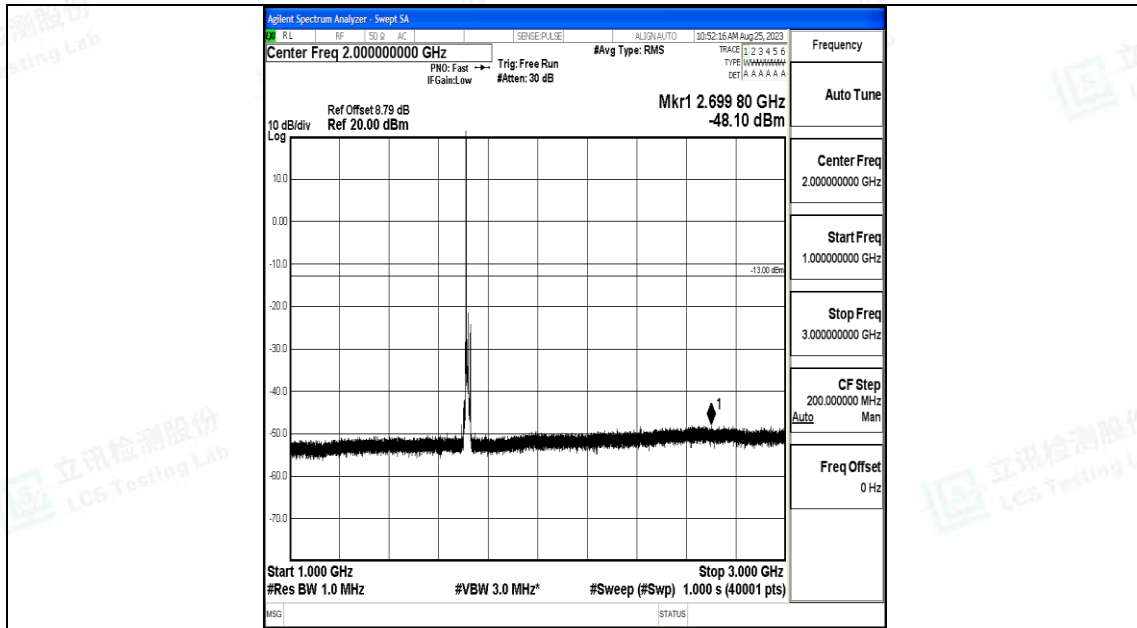

Band66_10MHz_16QAM_132022_1RB#0_30~1000_30~1000

Band66_10MHz_16QAM_132022_1RB#0_1000~3000_1000~3000