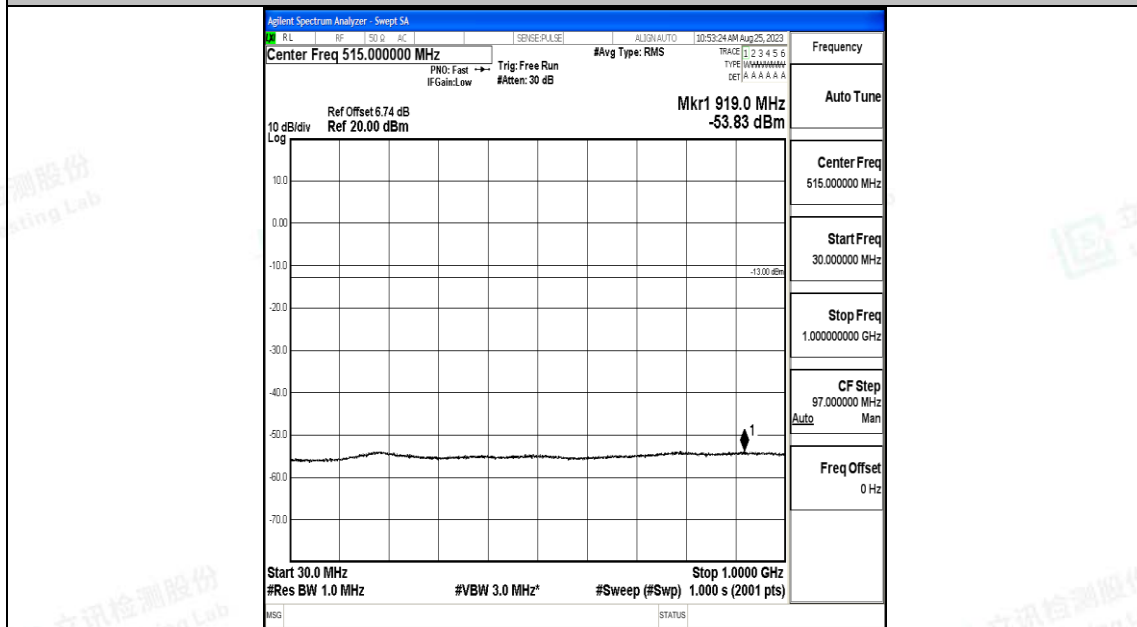

Band66_10MHz_16QAM_132322_1RB#0_0.15~30_0.15~30

Band66_10MHz_16QAM_132322_1RB#0_30~1000_30~1000