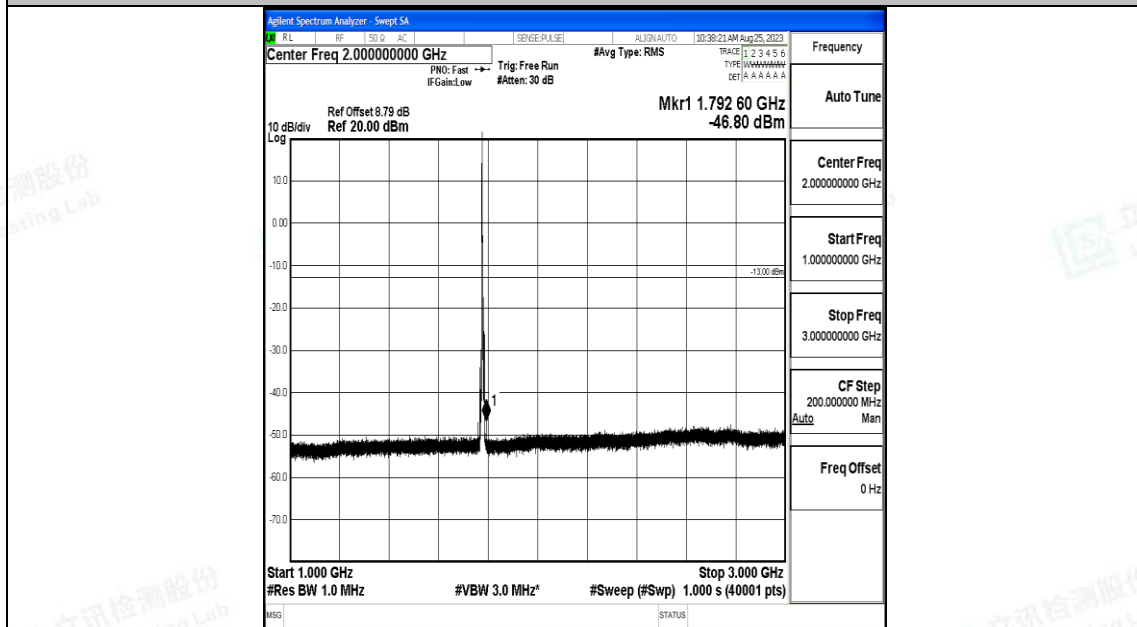

Band66_5MHz_QPSK_132647_1RB#0_30~1000_30~1000

Band66_5MHz_QPSK_132647_1RB#0_1000~3000_1000~3000