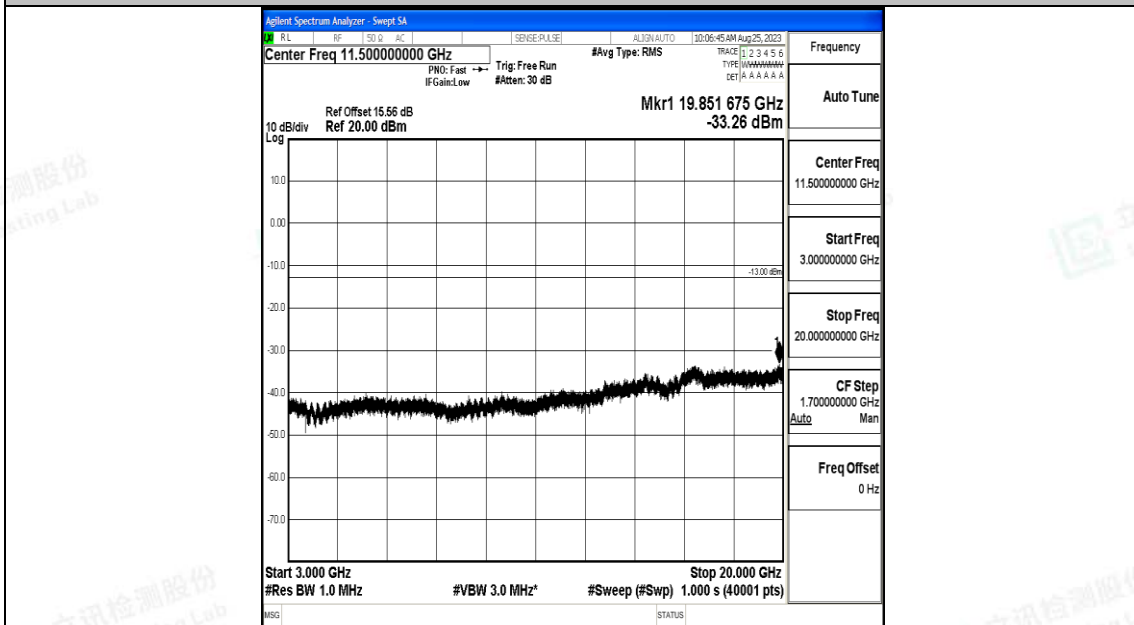

Band66_1.4MHz_16QAM_132665_1RB#0_0.009~0.15_0.009~0.15

Band66_1.4MHz_16QAM_132665_1RB#0_0.15~30_0.15~30

Band66_1.4MHz_16QAM_132665_1RB#0_30~1000_30~1000

Band66_1.4MHz_16QAM_132665_1RB#0_1000~3000_1000~3000