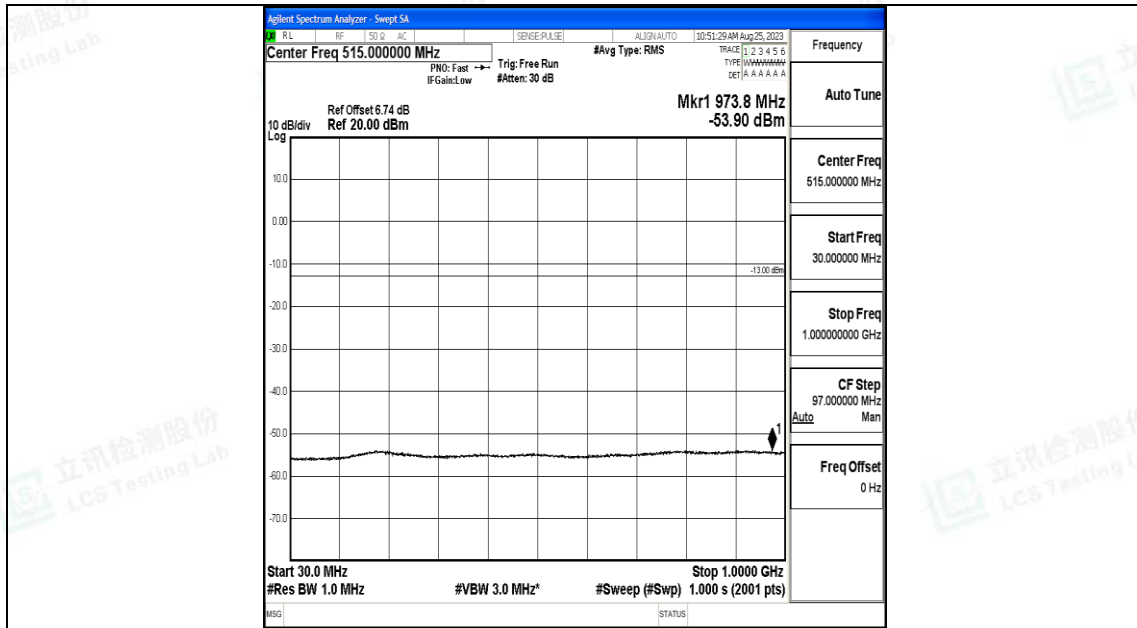

Band66_10MHz_QPSK_132022_1RB#0_0.15~30_0.15~30

Band66_10MHz_QPSK_132022_1RB#0_30~1000_30~1000