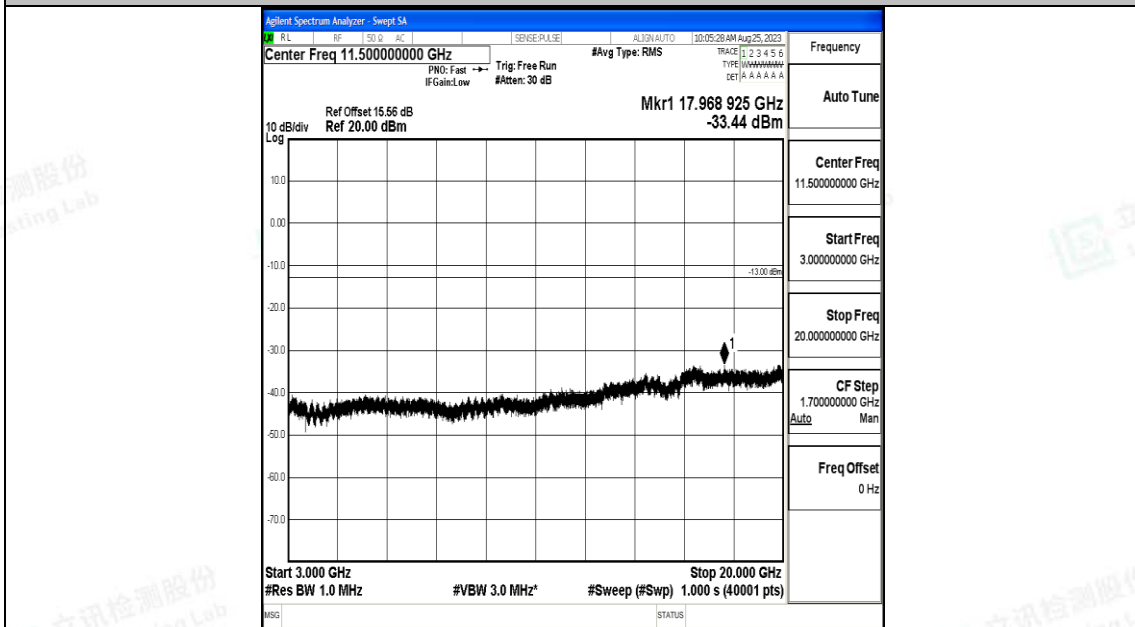

Band66_1.4MHz_16QAM_132322_1RB#0_0.15~30_0.15~30

Band66_1.4MHz_16QAM_132322_1RB#0_30~1000_30~1000

Band66_1.4MHz_16QAM_132322_1RB#0_1000~3000_1000~3000

Band66_1.4MHz_16QAM_132322_1RB#0_3000~20000_3000~20000