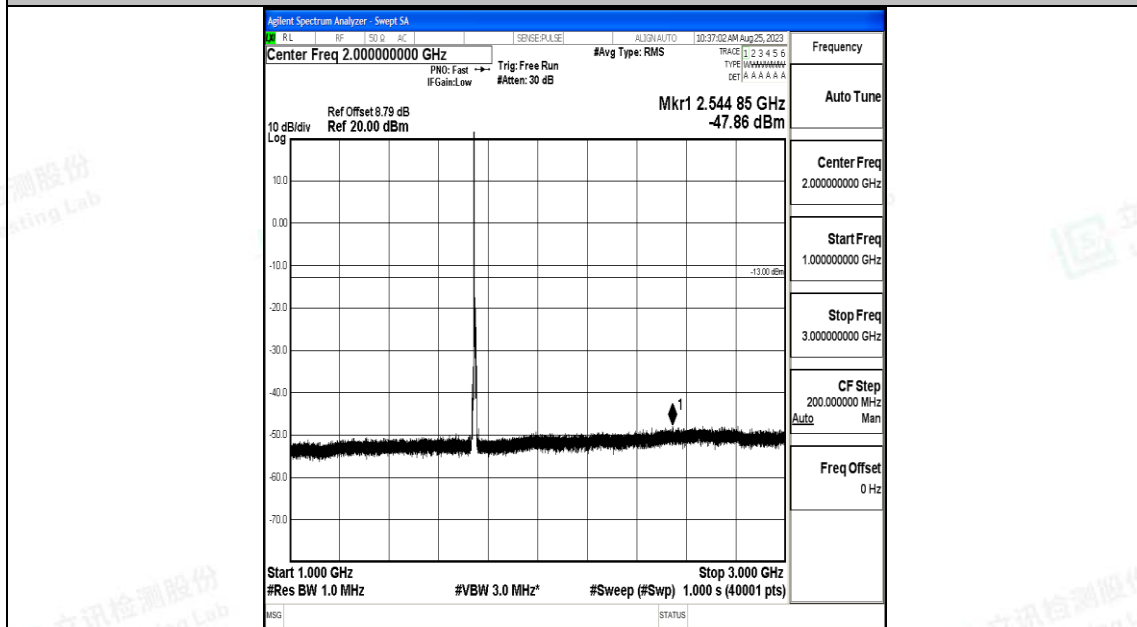

Band66_5MHz_QPSK_132322_1RB#0_30~1000_30~1000

Band66_5MHz_QPSK_132322_1RB#0_1000~3000_1000~3000