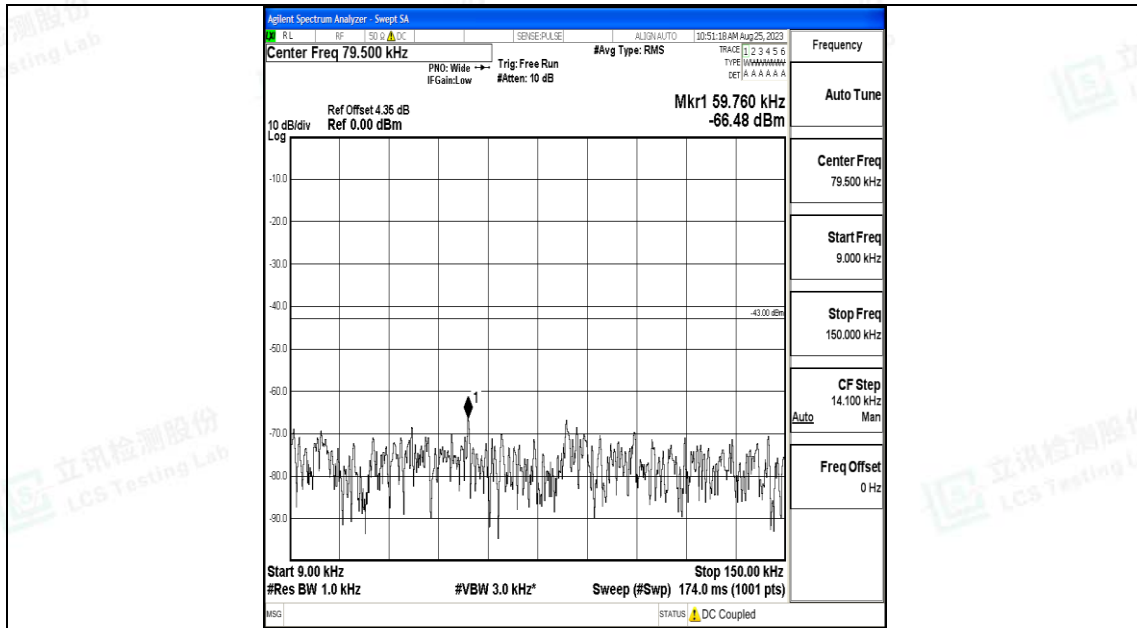

Band66_5MHz_16QAM_132647_1RB#0_0.15~30_0.15~30

Band66_5MHz_16QAM_132647_1RB#0_30~1000_30~1000

Band66_5MHz_16QAM_132647_1RB#0_1000~3000_1000~3000

Band66_5MHz_16QAM_132647_1RB#0_3000~20000_3000~20000

Band66_10MHz_QPSK_132022_1RB#0_0.009~0.15_0.009~0.15