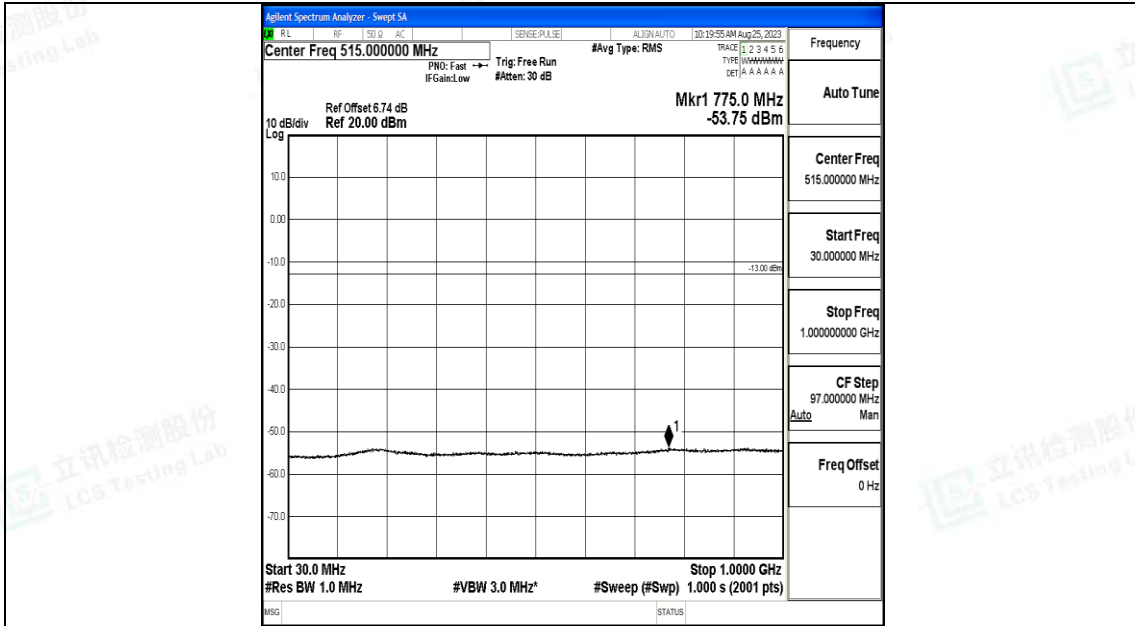

Band66_3MHz_16QAM_131987_1RB#0_3000~20000_3000~20000

Band66_3MHz_QPSK_132322_1RB#0_0.009~0.15_0.009~0.15

Band66_3MHz_QPSK_132322_1RB#0_0.15~30_0.15~30

Band66_3MHz_QPSK_132322_1RB#0_30~1000_30~1000

Band66_3MHz_QPSK_132322_1RB#0_1000~3000_1000~3000