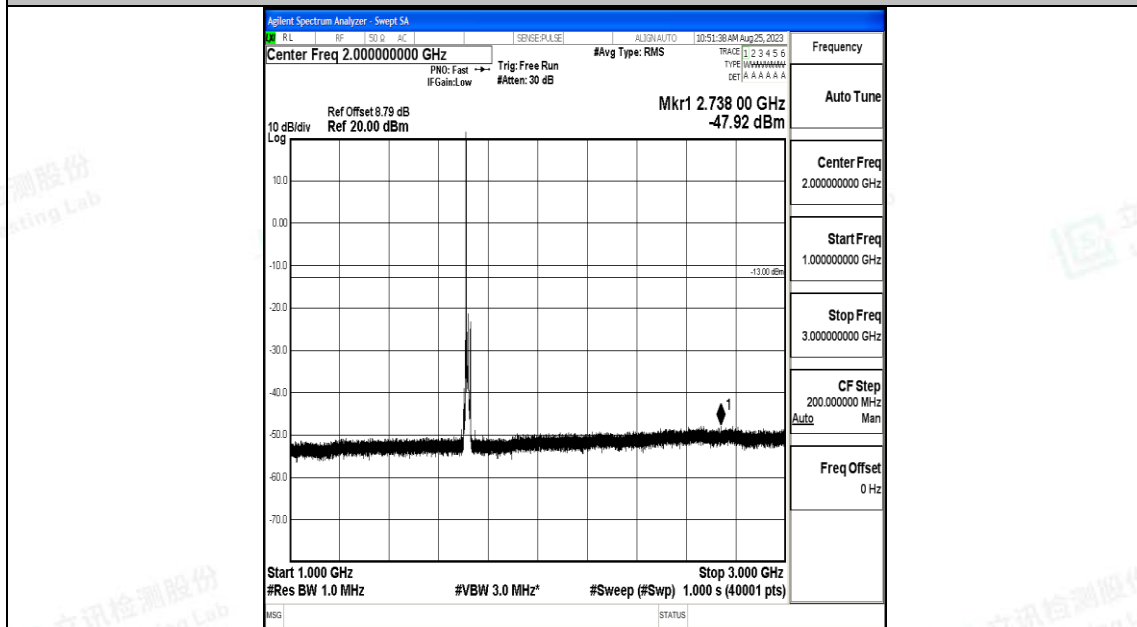

Band66_10MHz_QPSK_132022_1RB#0_30~1000_30~1000

Band66_10MHz_QPSK_132022_1RB#0_1000~3000_1000~3000