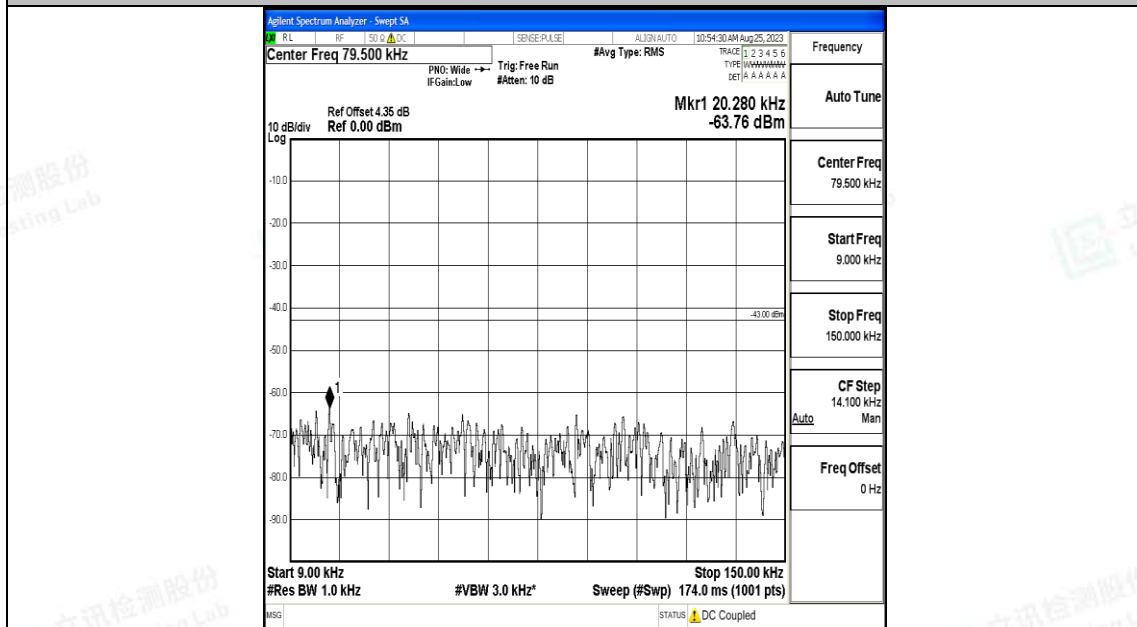

Band66_10MHz_QPSK_132622_1RB#0_0.15~30_0.15~30

Band66_10MHz_QPSK_132622_1RB#0_30~1000_30~1000

Band66_10MHz_QPSK_132622_1RB#0_1000~3000_1000~3000

Band66_10MHz_QPSK_132622_1RB#0_3000~20000_3000~20000

Band66_10MHz_16QAM_132622_1RB#0_0.009~0.15_0.009~0.15