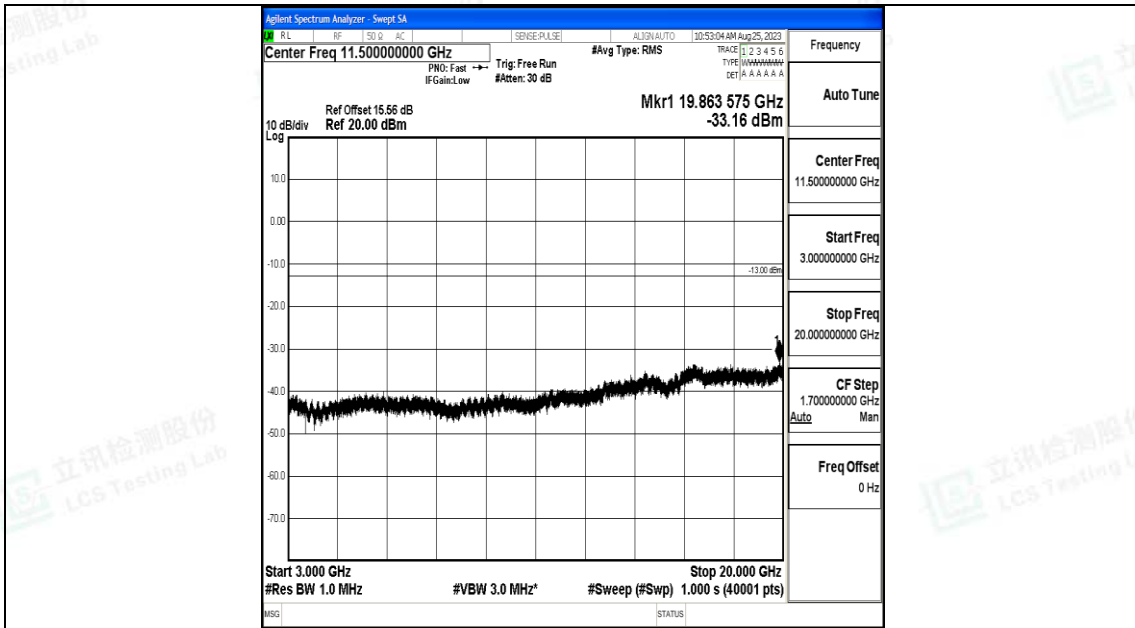

Band66_10MHz_QPSK_132322_1RB#0_0.15~30_0.15~30

Band66_10MHz_QPSK_132322_1RB#0_30~1000_30~1000

Band66_10MHz_QPSK_132322_1RB#0_1000~3000_1000~3000

Band66_10MHz_QPSK_132322_1RB#0_3000~20000_3000~20000

Band66_10MHz_16QAM_132322_1RB#0_0.009~0.15_0.009~0.15