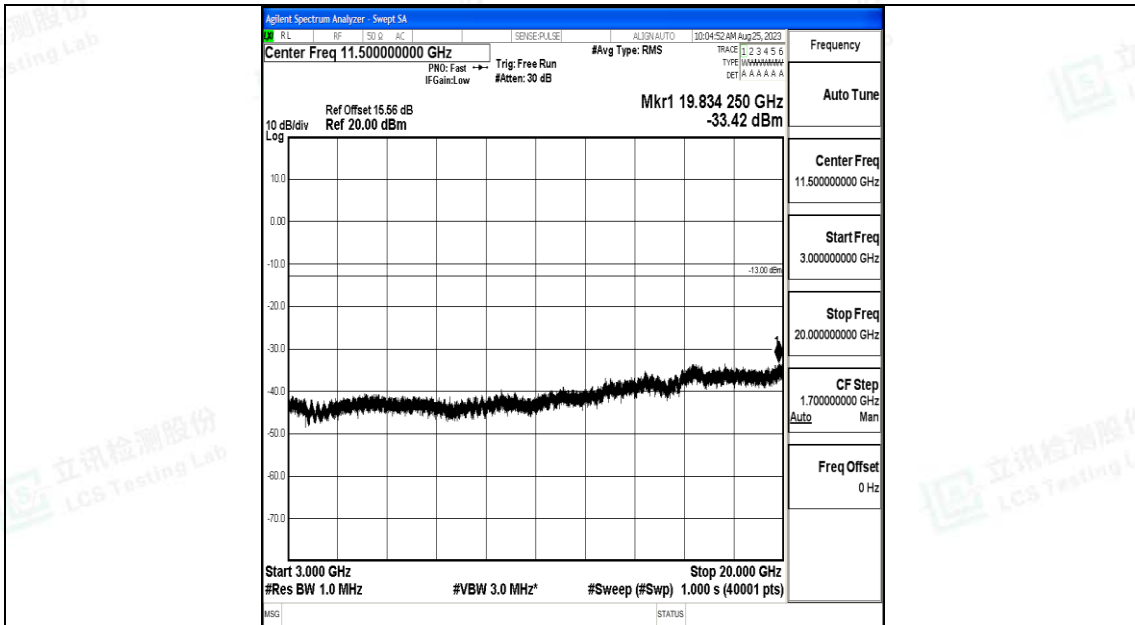

Band66_1.4MHz_QPSK_132322_1RB#0_30~1000_30~1000

Band66_1.4MHz_QPSK_132322_1RB#0_1000~3000_1000~3000

Band66_1.4MHz_QPSK_132322_1RB#0_3000~20000_3000~20000

Band66_1.4MHz_16QAM_132322_1RB#0_0.009~0.15_0.009~0.15