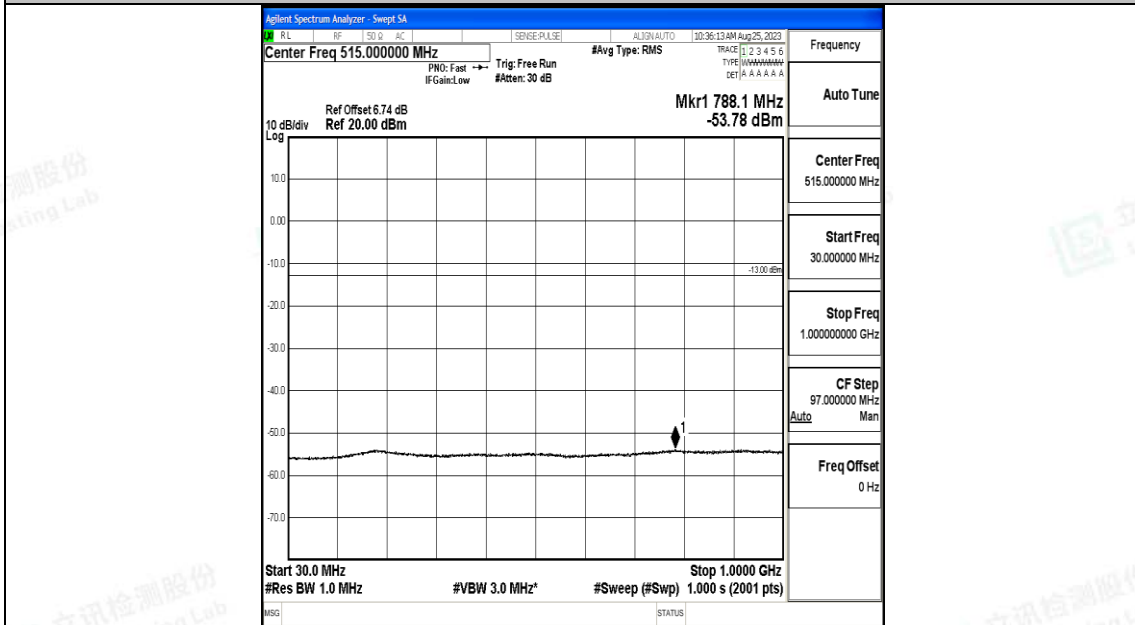

Band66_5MHz_QPSK_131997_1RB#0_3000~20000_3000~20000

Band66_5MHz_16QAM_131997_1RB#0_0.009~0.15_0.009~0.15

Band66_5MHz_16QAM_131997_1RB#0_0.15~30_0.15~30

Band66_5MHz_16QAM_131997_1RB#0_30~1000_30~1000

Band66_5MHz_QPSK_132322_1RB#0_0.009~0.15_0.009~0.15