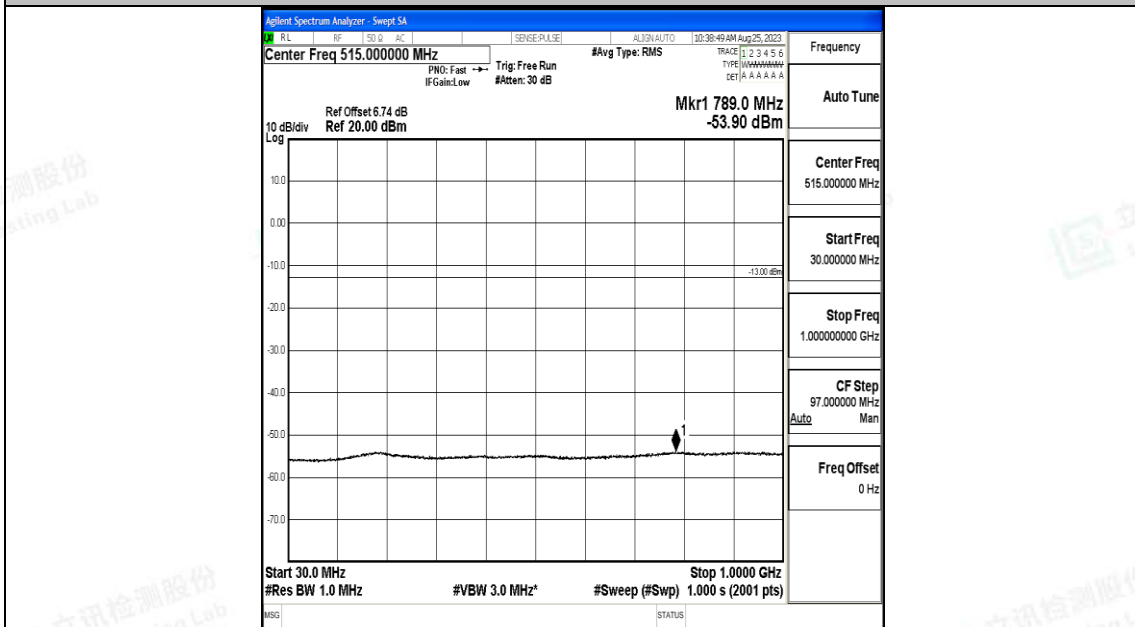

Band66_5MHz_16QAM_132647_1RB#0_0.15~30_0.15~30

Band66_5MHz_16QAM_132647_1RB#0_30~1000_30~1000