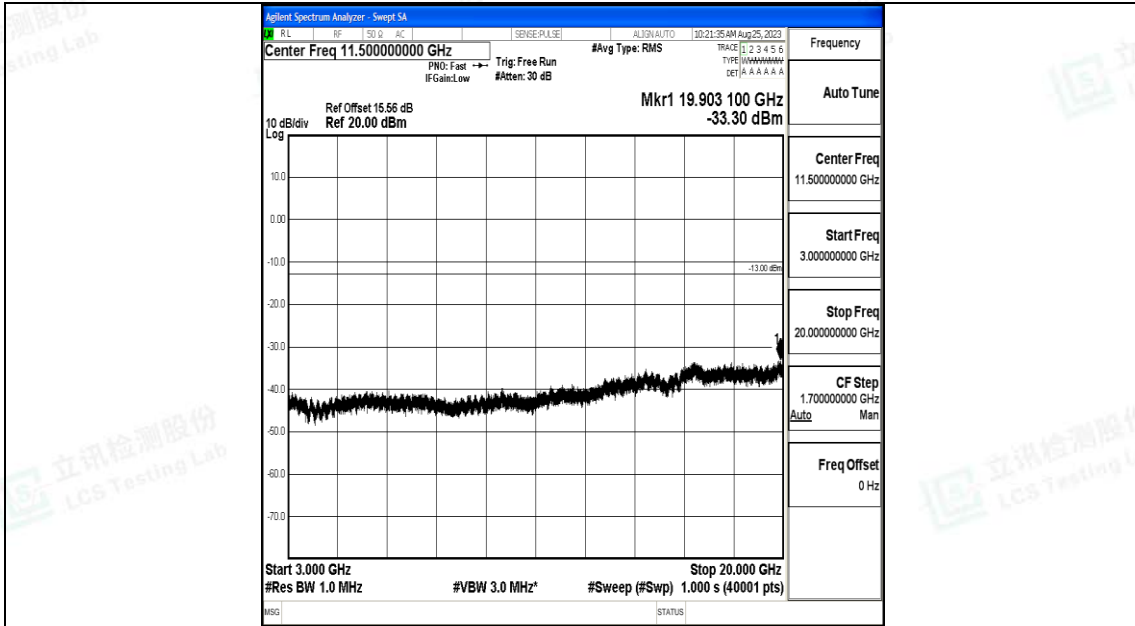

Band66_3MHz_16QAM_132322_1RB#0_3000~20000_3000~20000

Band66_3MHz_QPSK_132657_1RB#0_0.009~0.15_0.009~0.15

Band66_3MHz_QPSK_132657_1RB#0_0.15~30_0.15~30

Band66_3MHz_QPSK_132657_1RB#0_30~1000_30~1000

Band66_3MHz_QPSK_132657_1RB#0_1000~3000_1000~3000