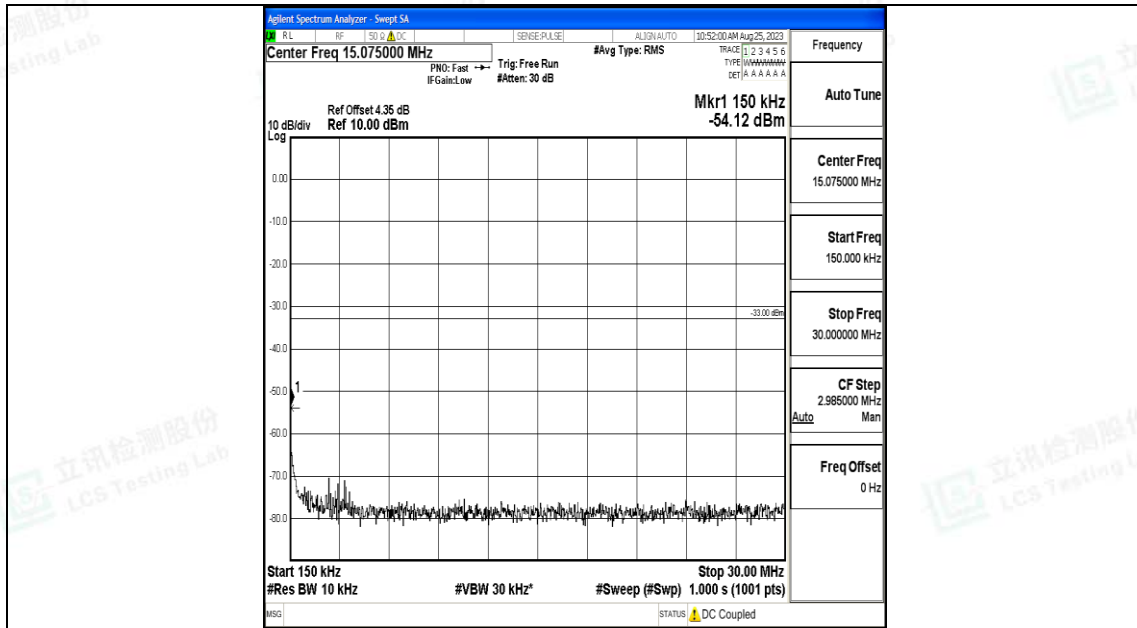

Band66_10MHz_QPSK_132022_1RB#0_0.15~30_0.15~30

Band66_10MHz_QPSK_132022_1RB#0_30~1000_30~1000

Band66_10MHz_QPSK_132022_1RB#0_1000~3000_1000~3000

Band66_10MHz_QPSK_132022_1RB#0_3000~20000_3000~20000

Band66_10MHz_16QAM_132022_1RB#0_0.009~0.15_0.009~0.15