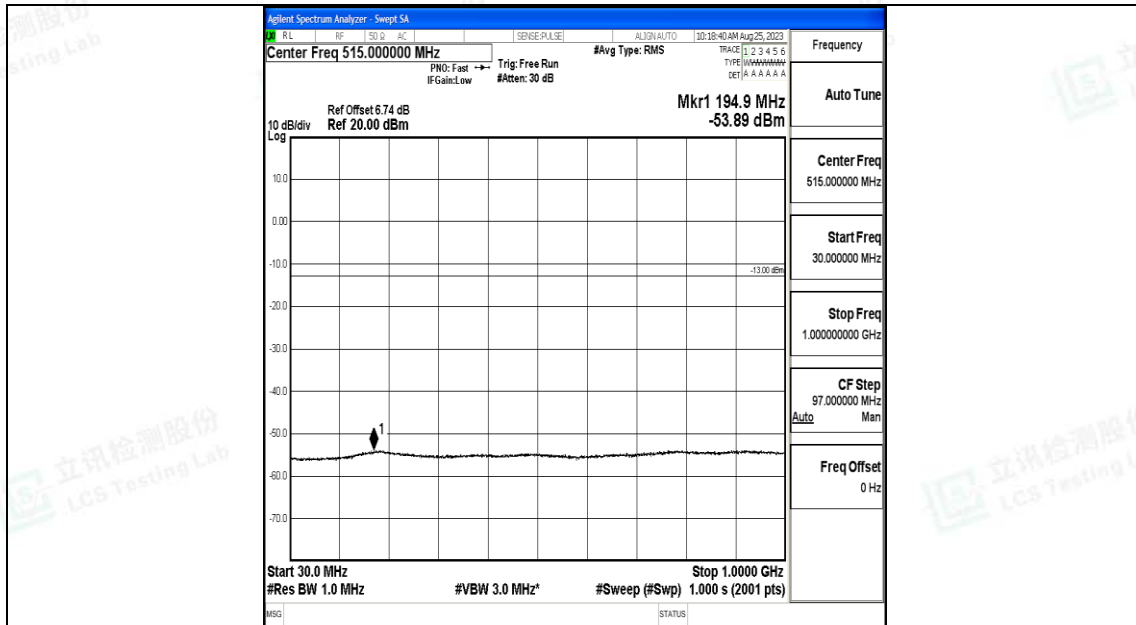

Band66_1.4MHz_16QAM_132665_1RB#0_3000~20000_3000~20000

Band66_3MHz_QPSK_131987_1RB#0_0.009~0.15_0.009~0.15

Band66_3MHz_QPSK_131987_1RB#0_0.15~30_0.15~30

Band66_3MHz_QPSK_131987_1RB#0_30~1000_30~1000

Band66_3MHz_QPSK_131987_1RB#0_1000~3000_1000~3000