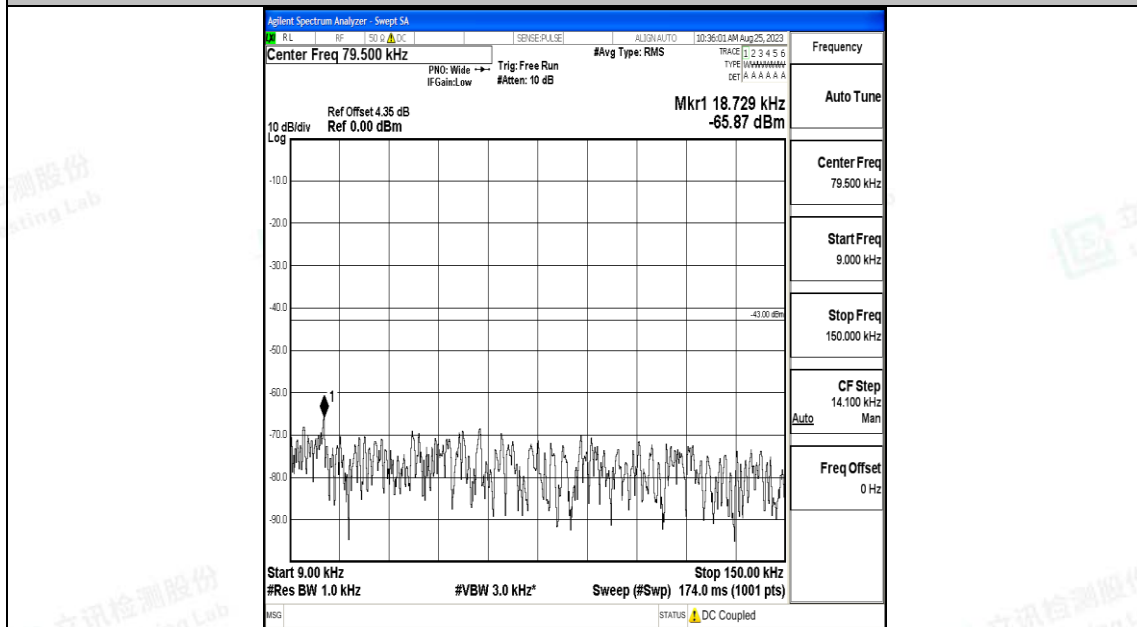

Band66_5MHz_QPSK_131997_1RB#0_3000~20000_3000~20000

Band66_5MHz_16QAM_131997_1RB#0_0.009~0.15_0.009~0.15