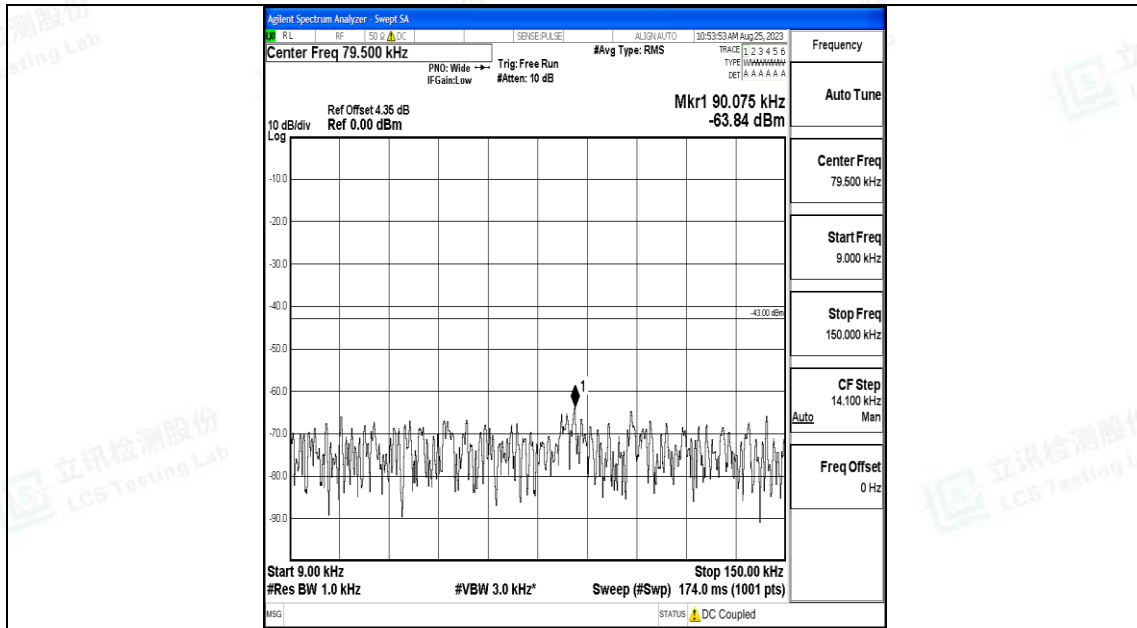

Band66_10MHz_16QAM_132322_1RB#0_0.15~30_0.15~30

Band66_10MHz_16QAM_132322_1RB#0_30~1000_30~1000

Band66_10MHz_16QAM_132322_1RB#0_1000~3000_1000~3000

Band66_10MHz_16QAM_132322_1RB#0_3000~20000_3000~20000

Band66_10MHz_QPSK_132622_1RB#0_0.009~0.15_0.009~0.15