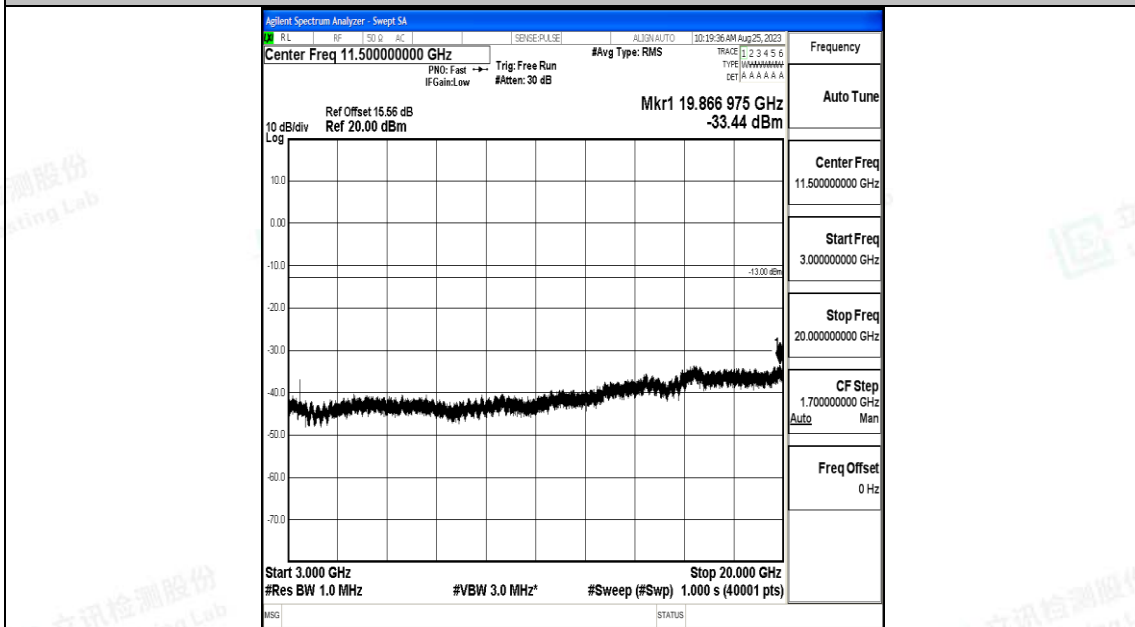

Band66_3MHz_QPSK_131987_1RB#0_3000~20000_3000~20000

Band66_3MHz_16QAM_131987_1RB#0_0.009~0.15_0.009~0.15

Band66_3MHz_16QAM_131987_1RB#0_0.15~30_0.15~30

Band66_3MHz_16QAM_131987_1RB#0_30~1000_30~1000

Band66_3MHz_16QAM_131987_1RB#0_1000~3000_1000~3000