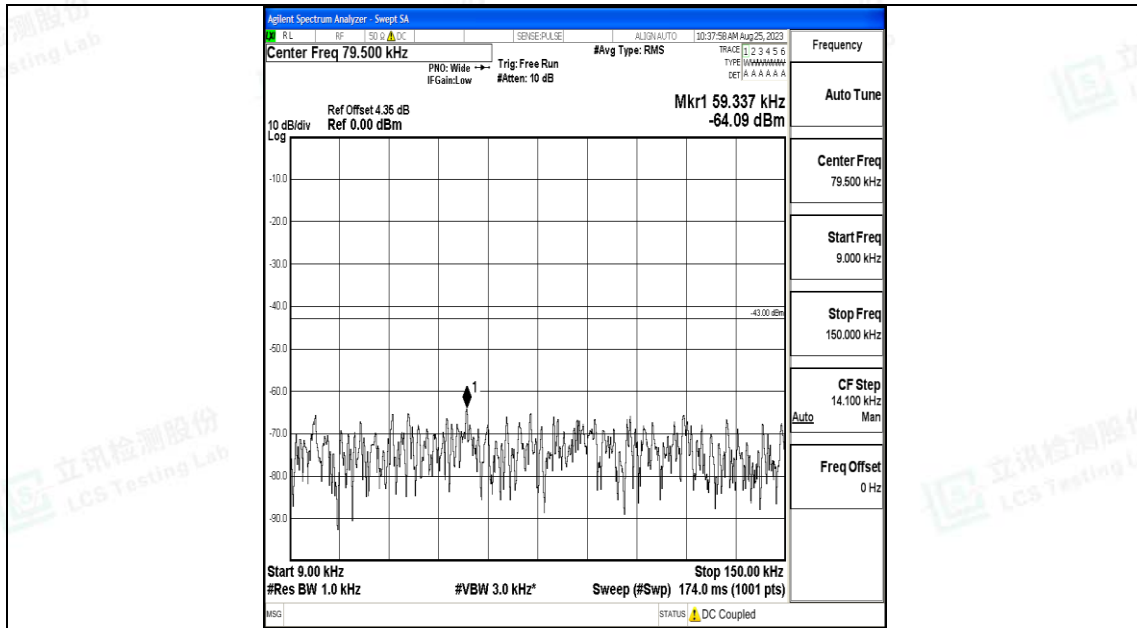

Band66_5MHz_16QAM_132322_1RB#0_0.15~30_0.15~30

Band66_5MHz_16QAM_132322_1RB#0_30~1000_30~1000

Band66_5MHz_16QAM_132322_1RB#0_1000~3000_1000~3000

Band66_5MHz_16QAM_132322_1RB#0_3000~20000_3000~20000

Band66_5MHz_QPSK_132647_1RB#0_0.009~0.15_0.009~0.15