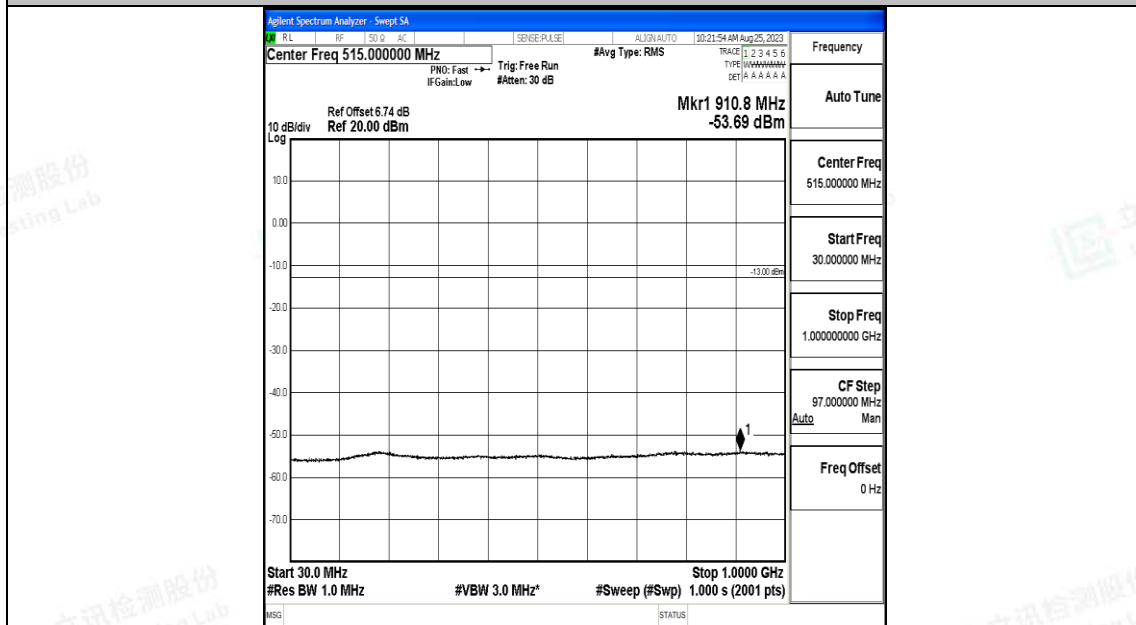

Band66_3MHz_QPSK_132657_1RB#0_3000~20000_3000~20000

Band66_3MHz_16QAM_132657_1RB#0_0.009~0.15_0.009~0.15

Band66_3MHz_16QAM_132657_1RB#0_0.15~30_0.15~30

Band66_3MHz_16QAM_132657_1RB#0_30~1000_30~1000

Band66_3MHz_16QAM_132657_1RB#0_1000~3000_1000~3000