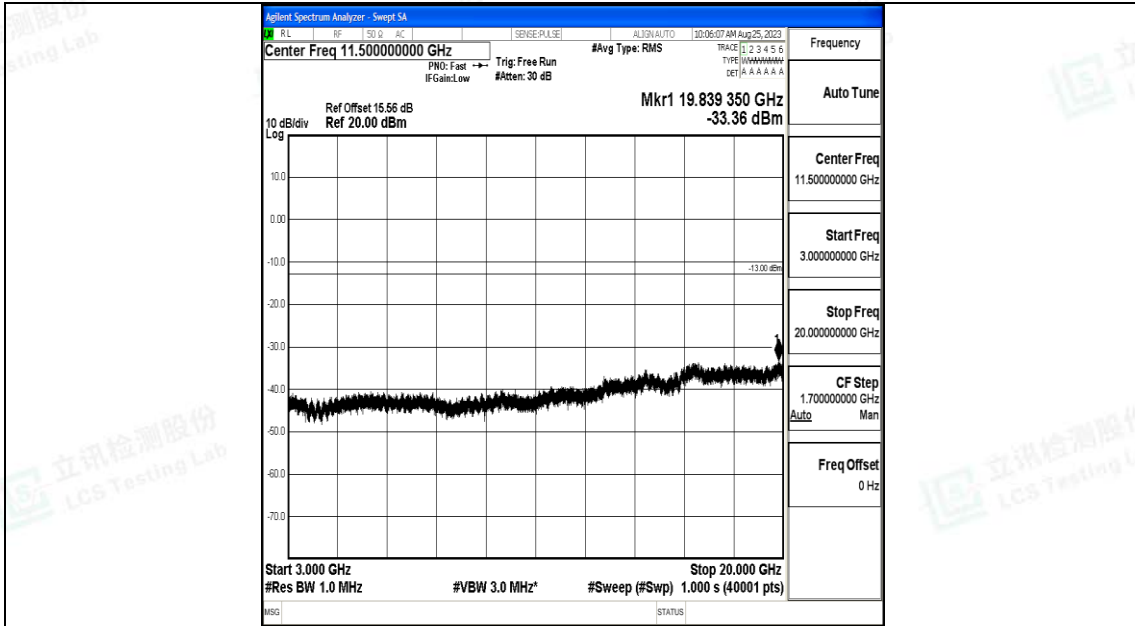

Band66_1.4MHz_QPSK_132665_1RB#0_0.009~0.15_0.009~0.15

Band66_1.4MHz_QPSK_132665_1RB#0_0.15~30_0.15~30

Band66_1.4MHz_QPSK_132665_1RB#0_30~1000_30~1000

Band66_1.4MHz_QPSK_132665_1RB#0_1000~3000_1000~3000

Band66_1.4MHz_QPSK_132665_1RB#0_3000~20000_3000~20000