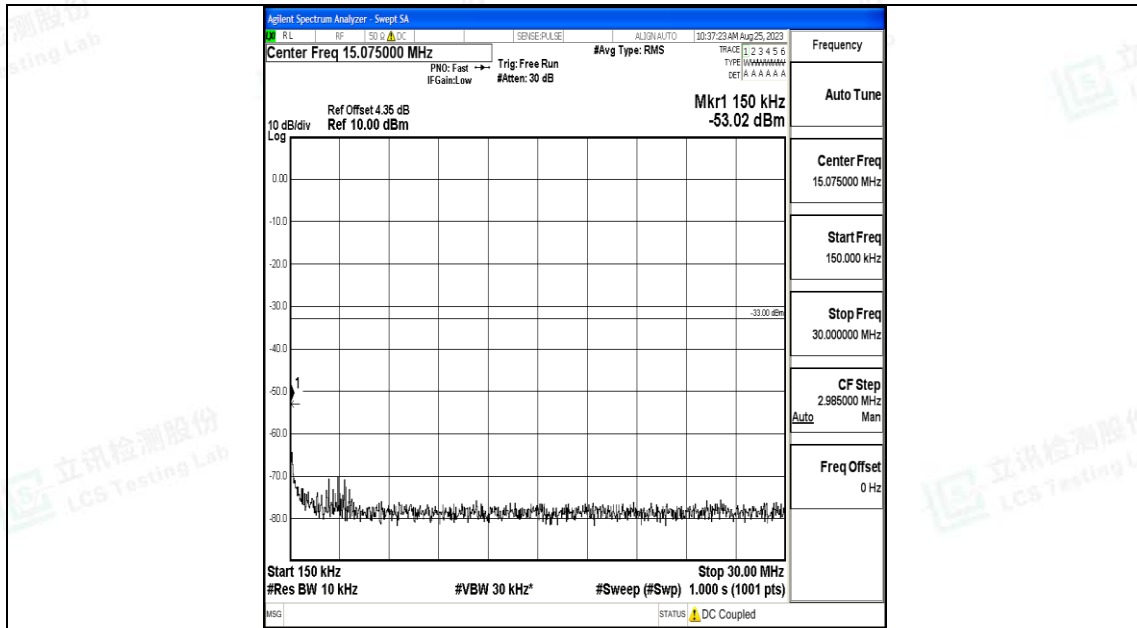

Band66_5MHz_QPSK_132322_1RB#0_0.15~30_0.15~30

Band66_5MHz_QPSK_132322_1RB#0_30~1000_30~1000

Band66_5MHz_QPSK_132322_1RB#0_1000~3000_1000~3000

Band66_5MHz_QPSK_132322_1RB#0_3000~20000_3000~20000

Band66_5MHz_16QAM_132322_1RB#0_0.009~0.15_0.009~0.15