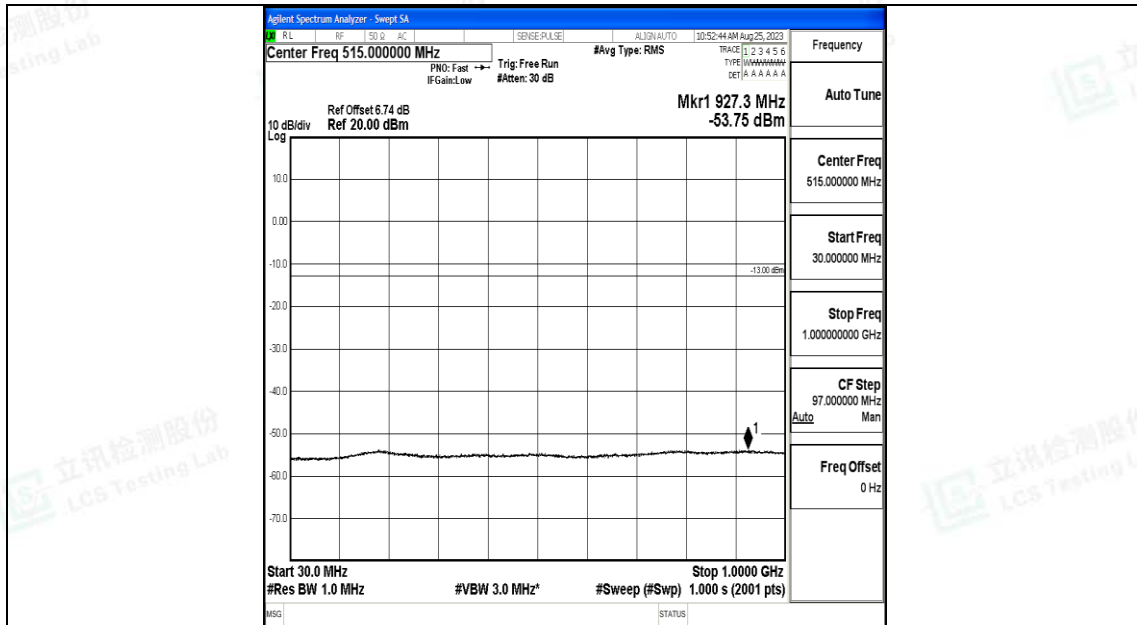

Band66_10MHz_QPSK_132322_1RB#0_0.15~30_0.15~30

Band66_10MHz_QPSK_132322_1RB#0_30~1000_30~1000