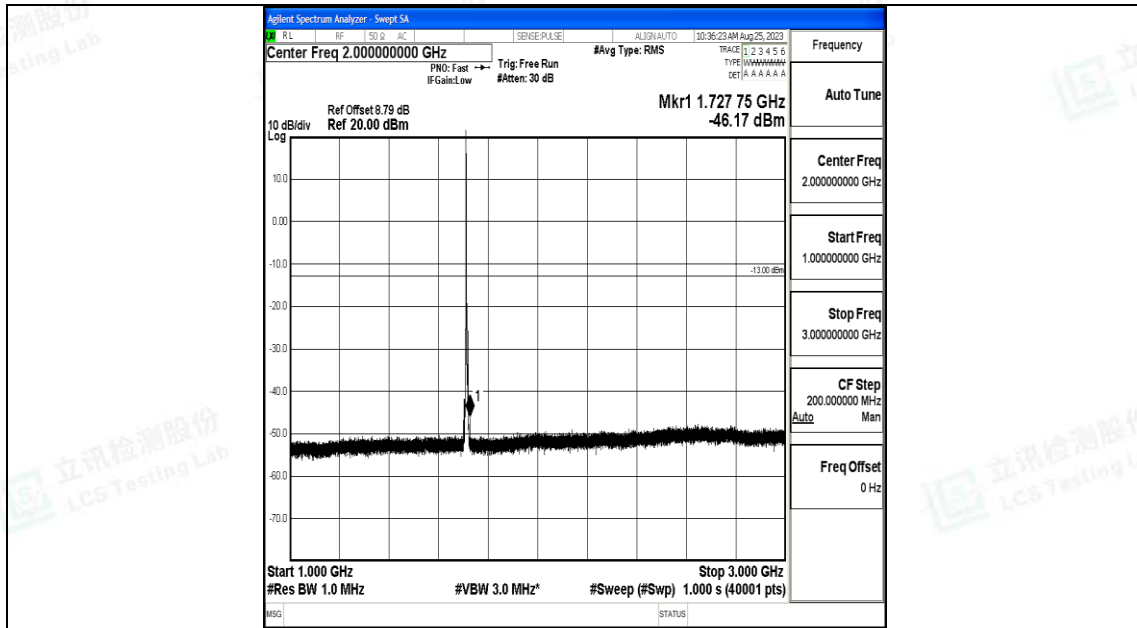

Band66_5MHz_QPSK_131997_1RB#0_3000~20000_3000~20000

Band66_5MHz_16QAM_131997_1RB#0_0.009~0.15_0.009~0.15

Band66_5MHz_16QAM_131997_1RB#0_0.15~30_0.15~30

Band66_5MHz_16QAM_131997_1RB#0_30~1000_30~1000

Band66_5MHz_QPSK_132322_1RB#0_0.009~0.15_0.009~0.15