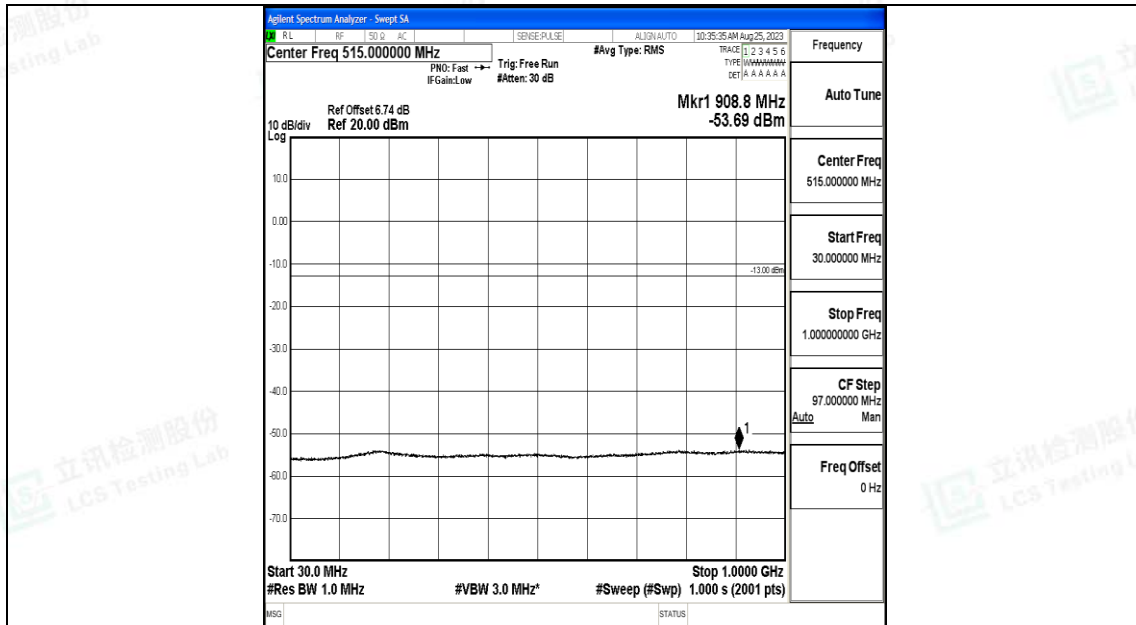

Band66_3MHz_16QAM_132657_1RB#0_3000~20000_3000~20000

Band66_5MHz_QPSK_131997_1RB#0_0.009~0.15_0.009~0.15

Band66_5MHz_QPSK_131997_1RB#0_0.15~30_0.15~30

Band66_5MHz_QPSK_131997_1RB#0_30~1000_30~1000

Band66_5MHz_QPSK_131997_1RB#0_1000~3000_1000~3000