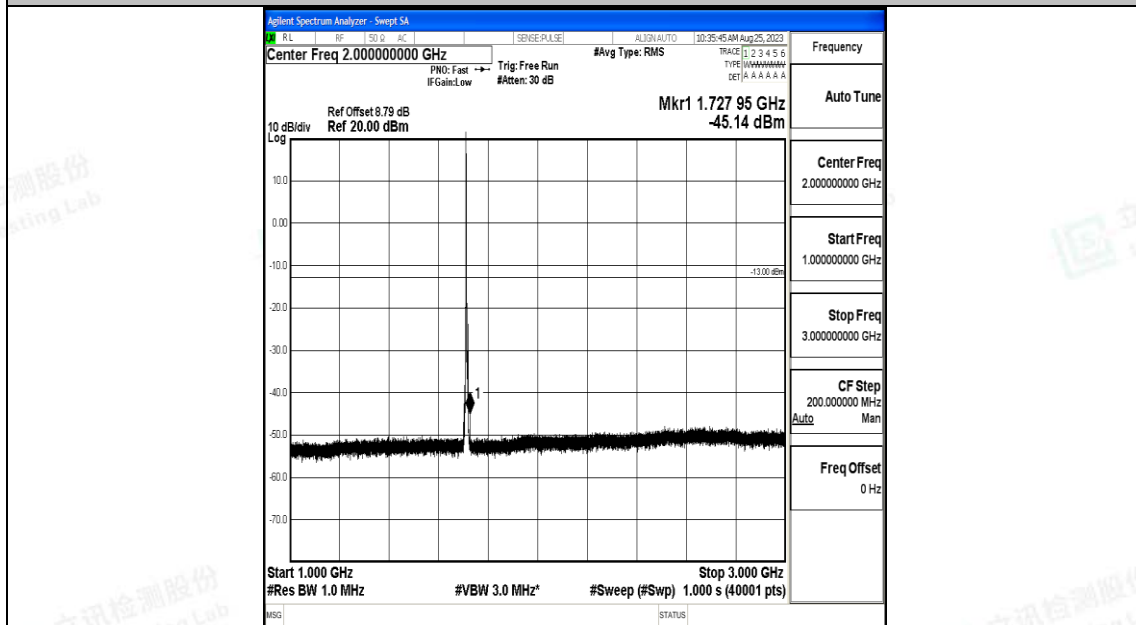

Band66_3MHz_16QAM_132657_1RB#0_3000~20000_3000~20000

Band66_5MHz_QPSK_131997_1RB#0_0.009~0.15_0.009~0.15

Band66_5MHz_QPSK_131997_1RB#0_0.15~30_0.15~30

Band66_5MHz_QPSK_131997_1RB#0_30~1000_30~1000

Band66_5MHz_QPSK_131997_1RB#0_1000~3000_1000~3000