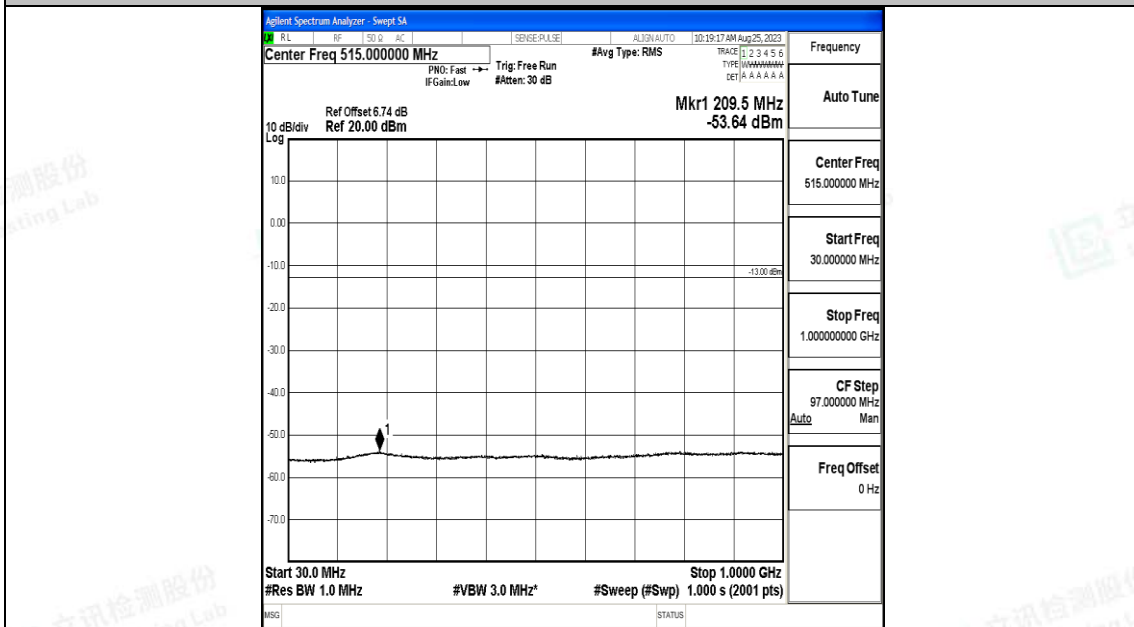

Band66_3MHz_QPSK_131987_1RB#0_3000~20000_3000~20000

Band66_3MHz_16QAM_131987_1RB#0_0.009~0.15_0.009~0.15

Band66_3MHz_16QAM_131987_1RB#0_0.15~30_0.15~30

Band66_3MHz_16QAM_131987_1RB#0_30~1000_30~1000

Band66_3MHz_16QAM_131987_1RB#0_1000~3000_1000~3000