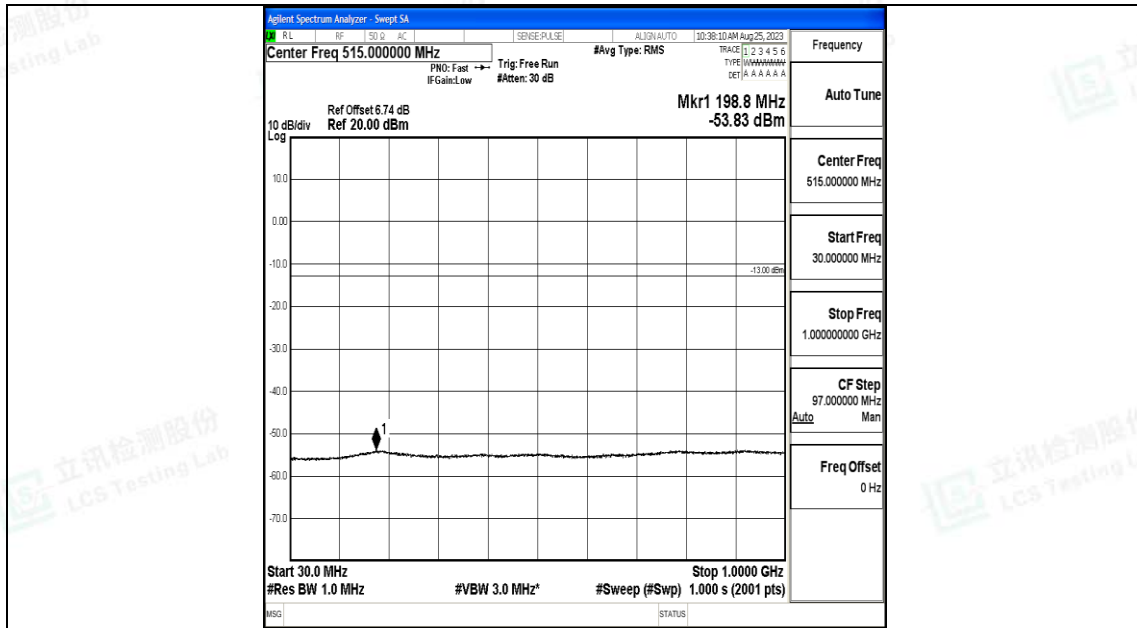

Band66_5MHz_QPSK_132647_1RB#0_0.15~30_0.15~30

Band66_5MHz_QPSK_132647_1RB#0_30~1000_30~1000