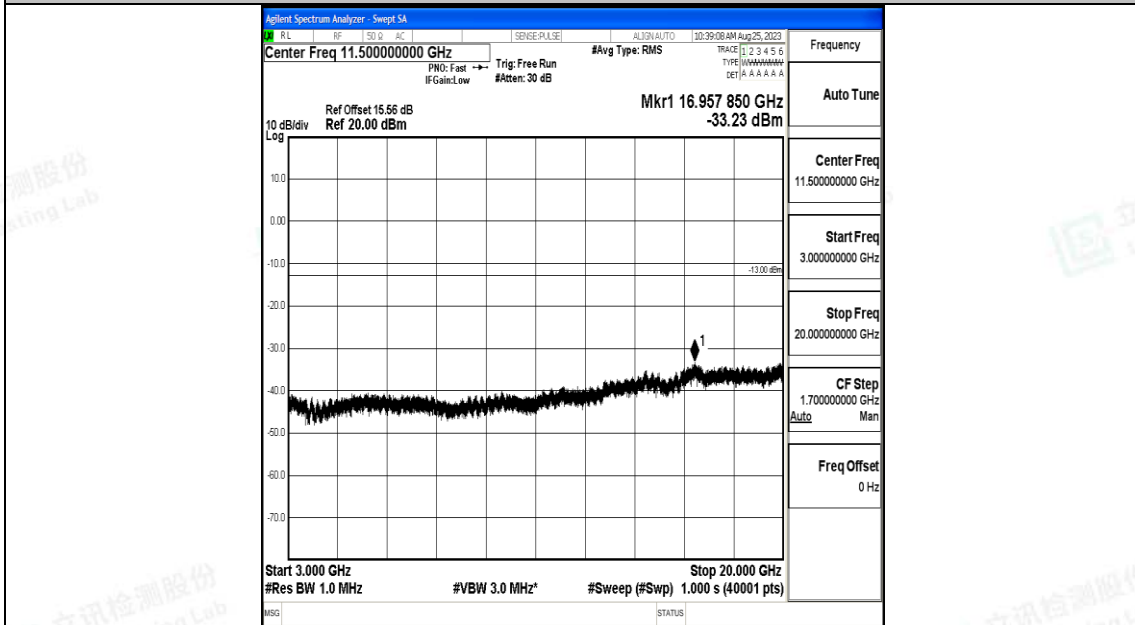

Band66_5MHz_16QAM_132647_1RB#0_0.15~30_0.15~30

Band66_5MHz_16QAM_132647_1RB#0_30~1000_30~1000

Band66_5MHz_16QAM_132647_1RB#0_1000~3000_1000~3000

Band66_5MHz_16QAM_132647_1RB#0_3000~20000_3000~20000

Band66_10MHz_QPSK_132022_1RB#0_0.009~0.15_0.009~0.15