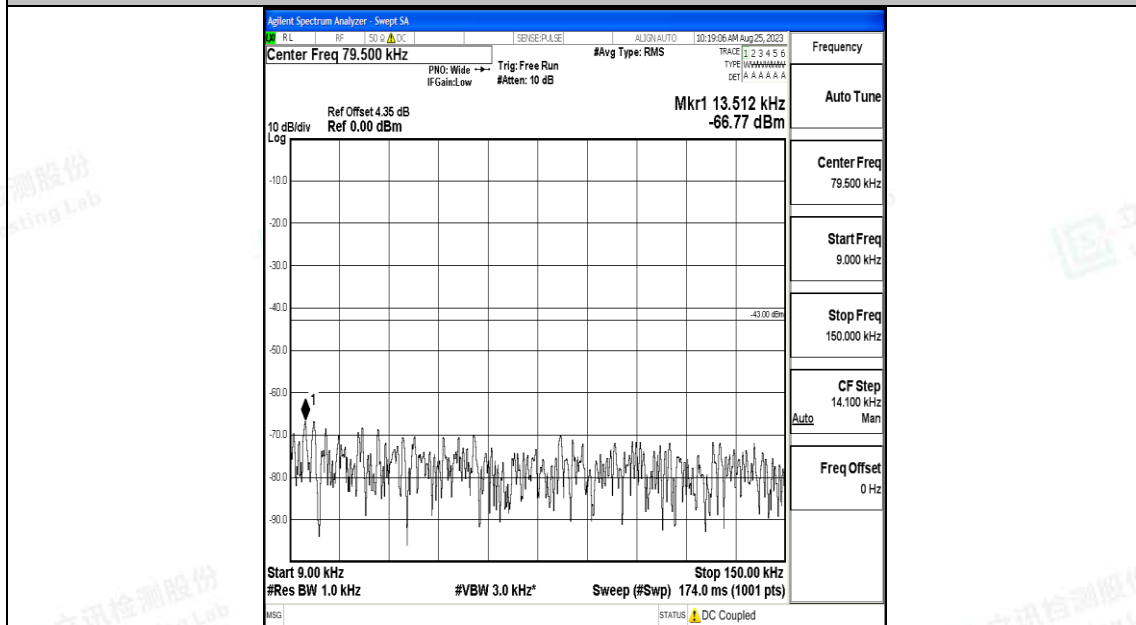

Band66_3MHz_QPSK_131987_1RB#0_3000~20000_3000~20000

Band66_3MHz_16QAM_131987_1RB#0_0.009~0.15_0.009~0.15