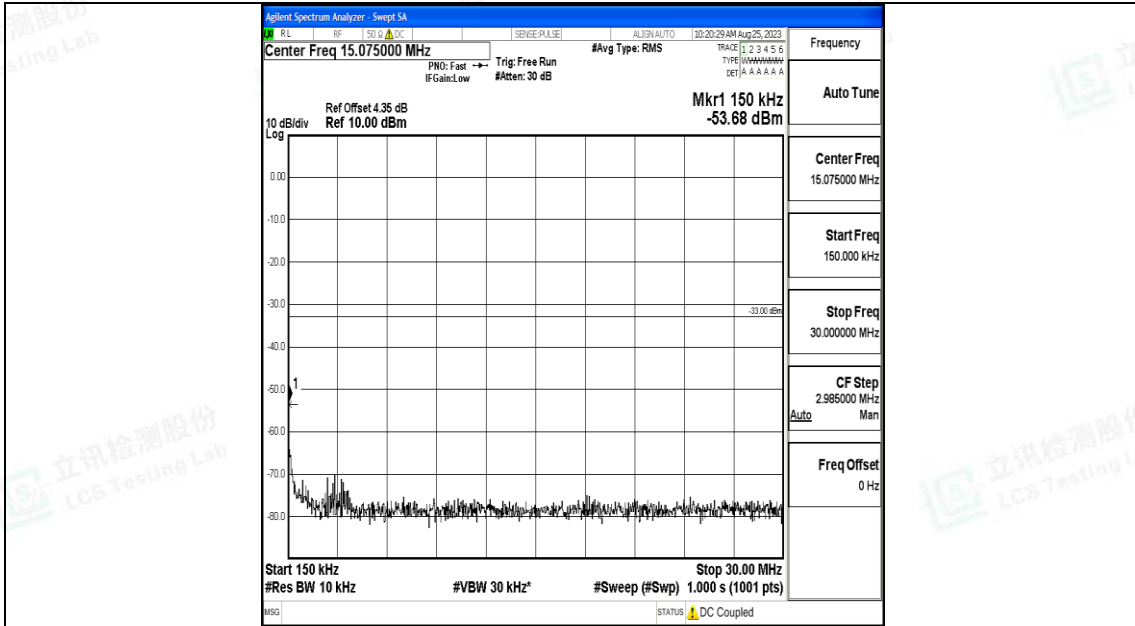

Band66_3MHz_16QAM_132322_1RB#0_0.009~0.15_0.009~0.15

Band66_3MHz_16QAM_132322_1RB#0_0.15~30_0.15~30