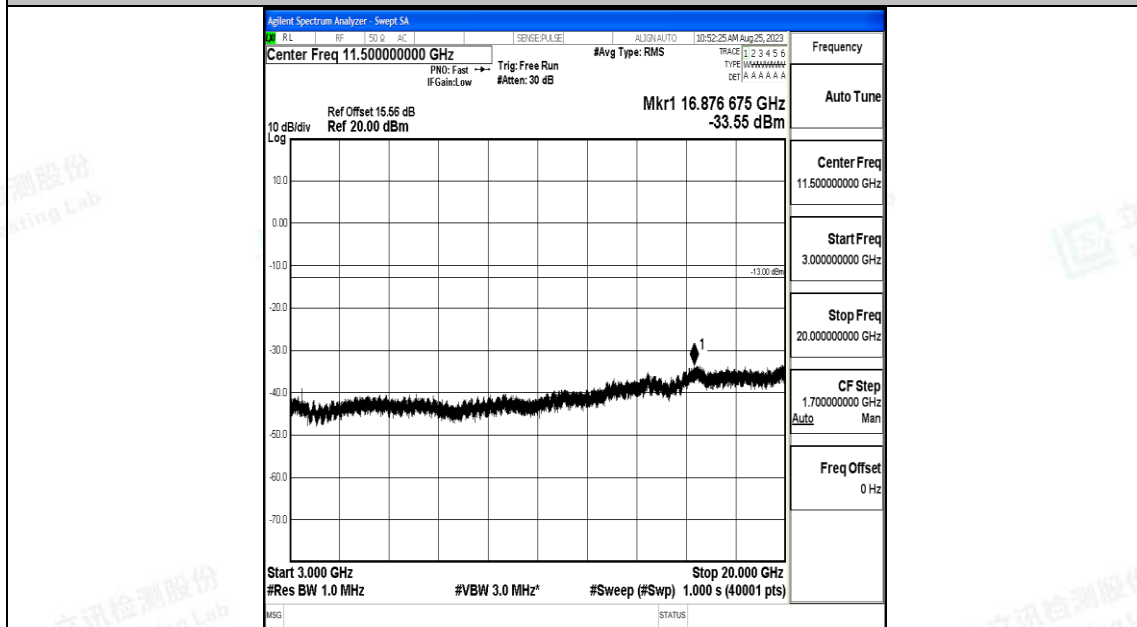

Band66_10MHz_16QAM_132022_1RB#0_0.15~30_0.15~30

Band66_10MHz_16QAM_132022_1RB#0_30~1000_30~1000

Band66_10MHz_16QAM_132022_1RB#0_1000~3000_1000~3000

Band66_10MHz_16QAM_132022_1RB#0_3000~20000_3000~20000

Band66_10MHz_QPSK_132322_1RB#0_0.009~0.15_0.009~0.15