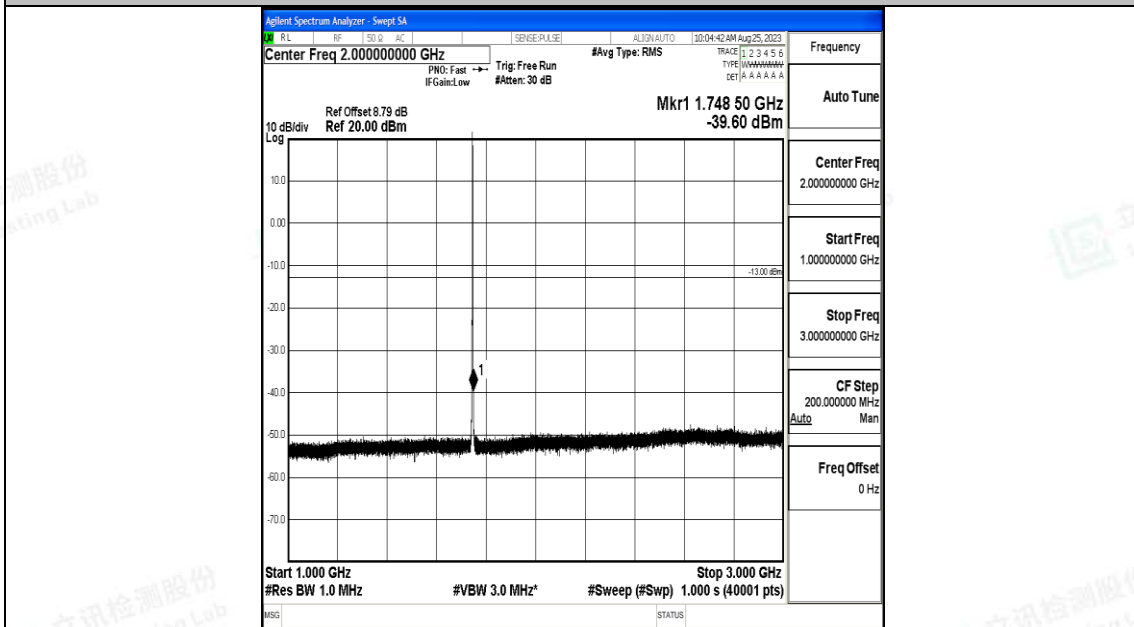

Band66_1.4MHz_QPSK_132322_1RB#0_30~1000_30~1000

Band66_1.4MHz_QPSK_132322_1RB#0_1000~3000_1000~3000

Band66_1.4MHz_QPSK_132322_1RB#0_3000~20000_3000~20000

Band66_1.4MHz_16QAM_132322_1RB#0_0.009~0.15_0.009~0.15