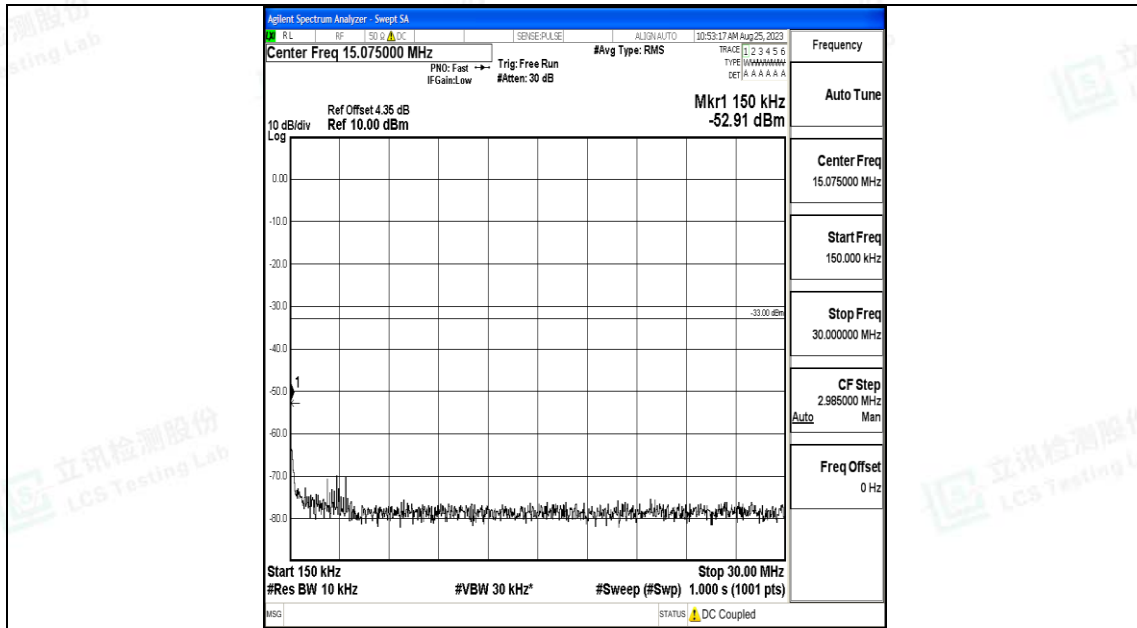

Band66_10MHz_QPSK_132322_1RB#0_0.15~30_0.15~30

Band66_10MHz_QPSK_132322_1RB#0_30~1000_30~1000

Band66_10MHz_QPSK_132322_1RB#0_1000~3000_1000~3000

Band66_10MHz_QPSK_132322_1RB#0_3000~20000_3000~20000

Band66_10MHz_16QAM_132322_1RB#0_0.009~0.15_0.009~0.15