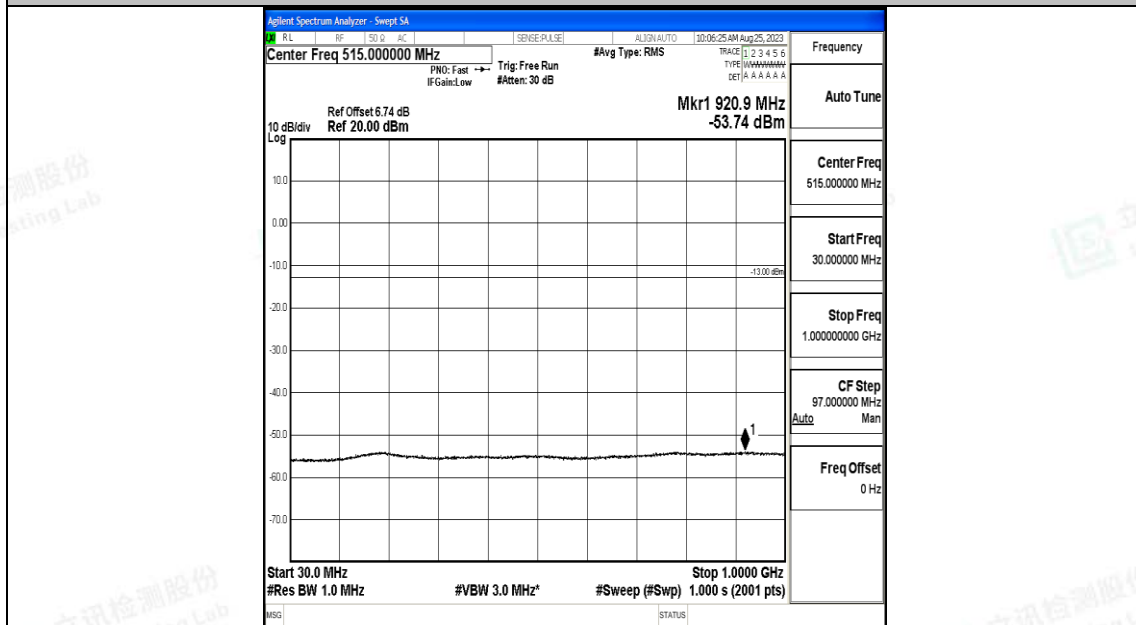

Band66_1.4MHz_16QAM_132665_1RB#0_0.15~30_0.15~30

Band66_1.4MHz_16QAM_132665_1RB#0_30~1000_30~1000