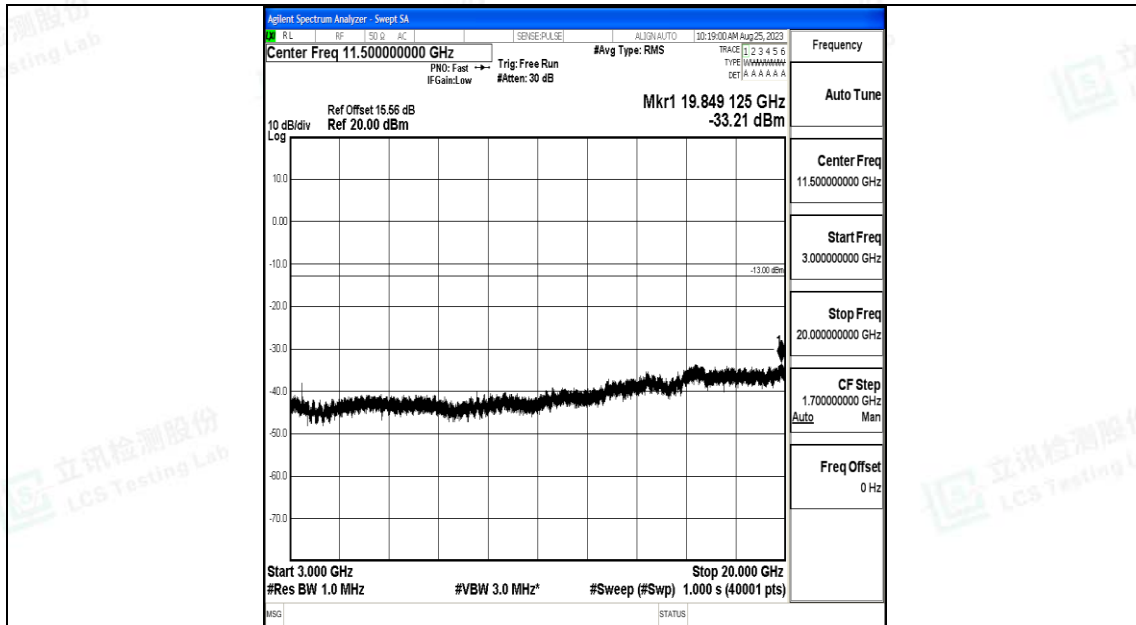

Band66_1.4MHz_16QAM_132665_1RB#0_3000~20000_3000~20000

Band66_3MHz_QPSK_131987_1RB#0_0.009~0.15_0.009~0.15

Band66_3MHz_QPSK_131987_1RB#0_0.15~30_0.15~30

Band66_3MHz_QPSK_131987_1RB#0_30~1000_30~1000

Band66_3MHz_QPSK_131987_1RB#0_1000~3000_1000~3000