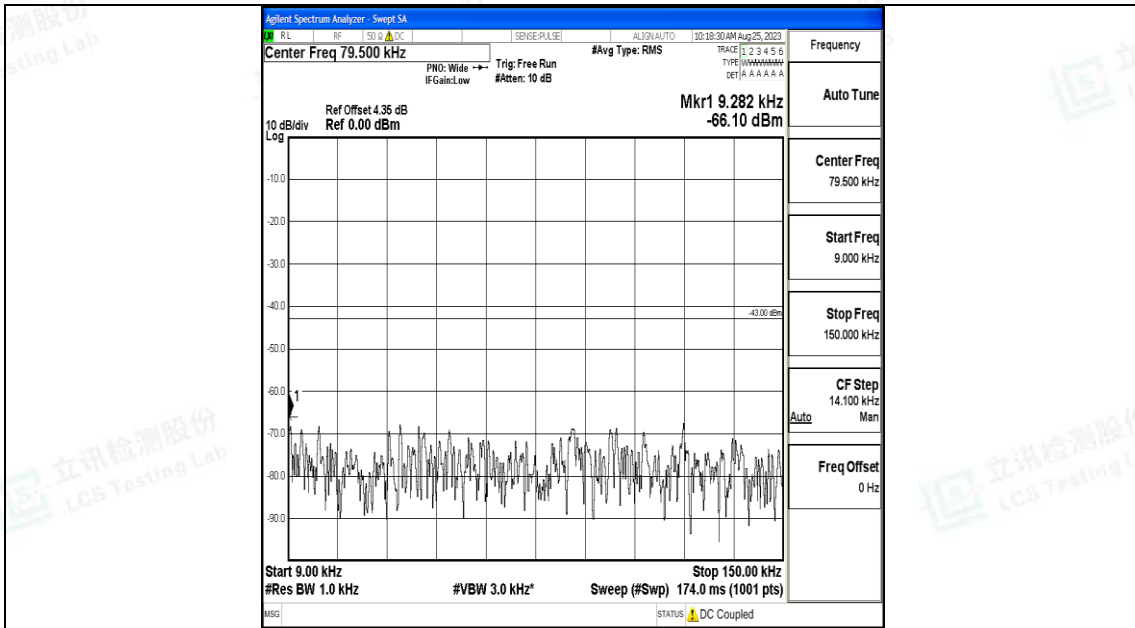

Band66_1.4MHz_16QAM_132665_1RB#0_3000~20000_3000~20000

Band66_3MHz_QPSK_131987_1RB#0_0.009~0.15_0.009~0.15