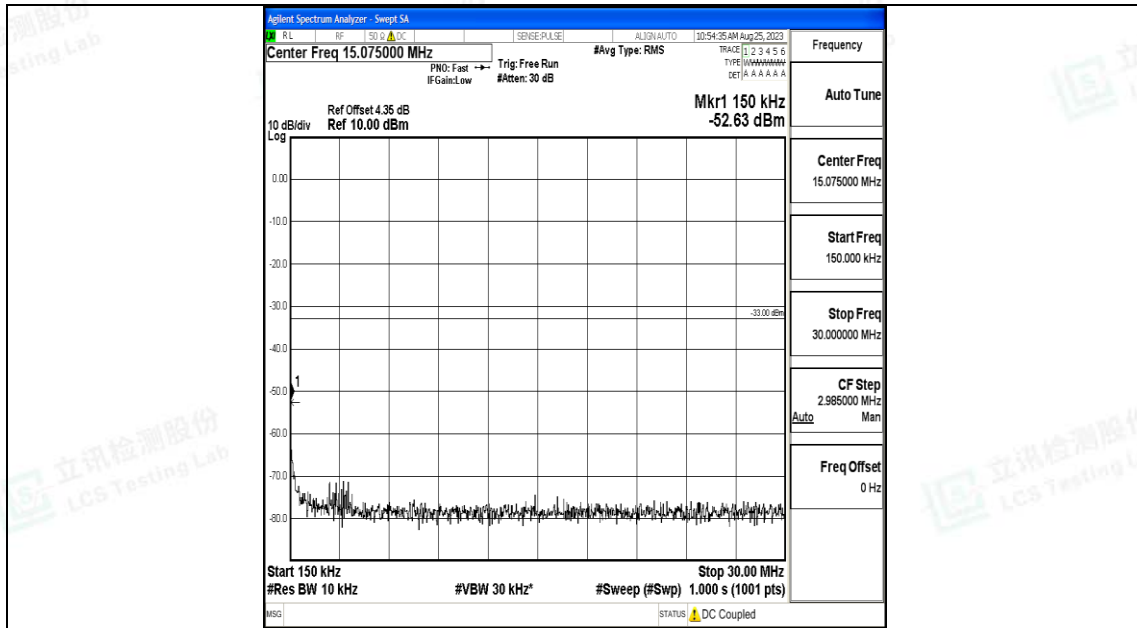

Band66_10MHz_QPSK_132622_1RB#0_0.15~30_0.15~30

Band66_10MHz_QPSK_132622_1RB#0_30~1000_30~1000

Band66_10MHz_QPSK_132622_1RB#0_1000~3000_1000~3000

Band66_10MHz_QPSK_132622_1RB#0_3000~20000_3000~20000

Band66_10MHz_16QAM_132622_1RB#0_0.009~0.15_0.009~0.15