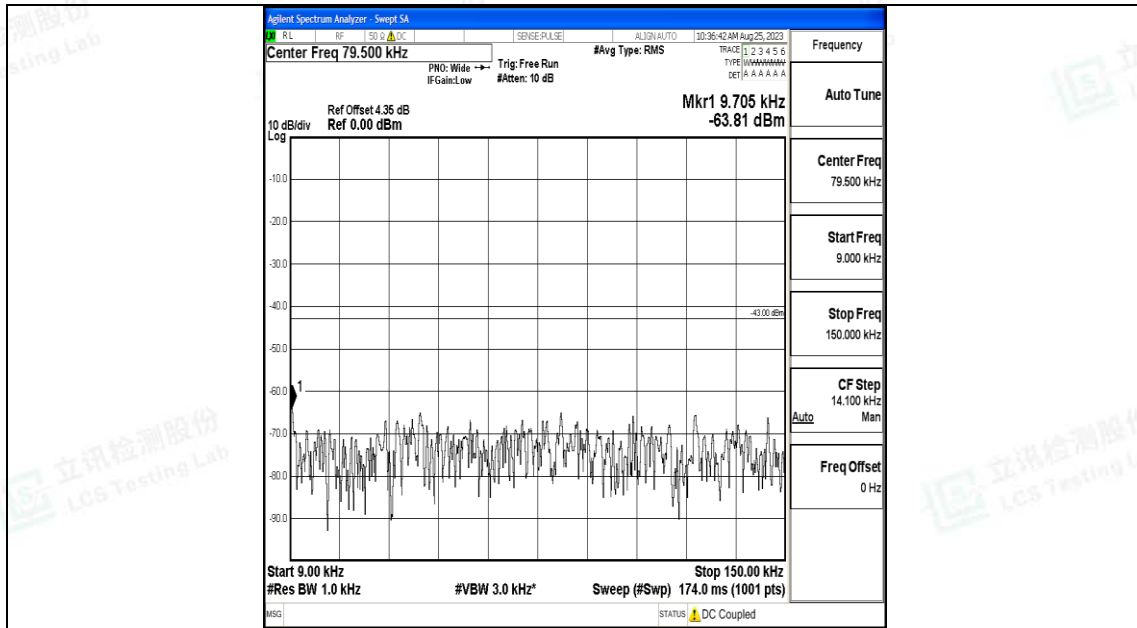

Band66_5MHz_QPSK_131997_1RB#0_3000~20000_3000~20000

Band66_5MHz_16QAM_131997_1RB#0_0.009~0.15_0.009~0.15

Band66_5MHz_16QAM_131997_1RB#0_0.15~30_0.15~30

Band66_5MHz_16QAM_131997_1RB#0_30~1000_30~1000

Band66_5MHz_QPSK_132322_1RB#0_0.009~0.15_0.009~0.15