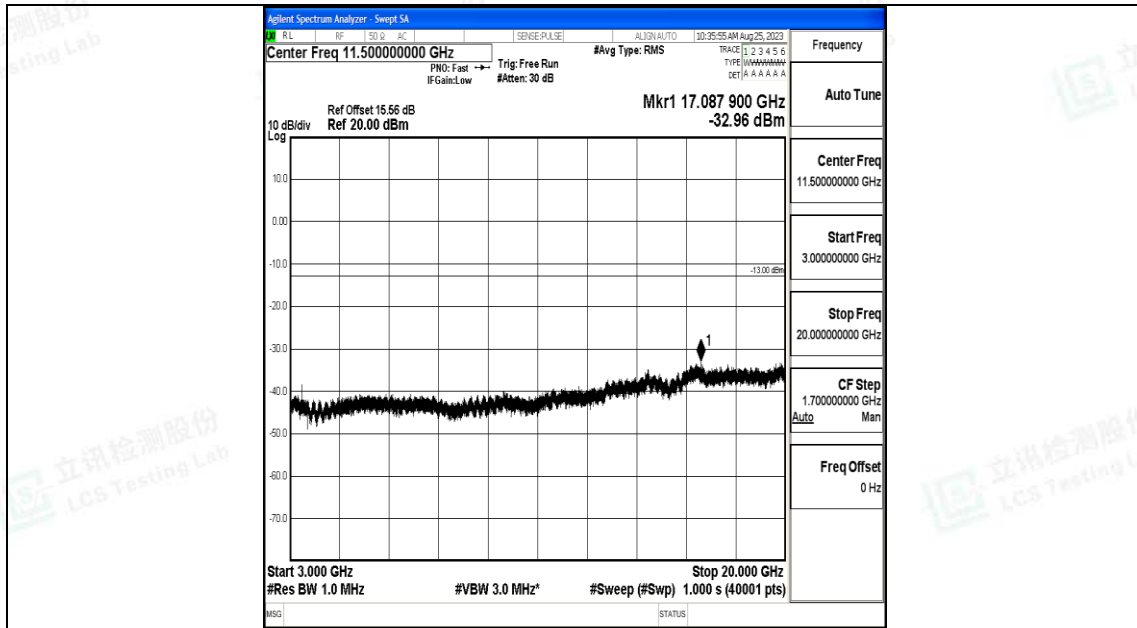

Band66_3MHz_16QAM_132657_1RB#0_3000~20000_3000~20000

Band66_5MHz_QPSK_131997_1RB#0_0.009~0.15_0.009~0.15

Band66_5MHz_QPSK_131997_1RB#0_0.15~30_0.15~30

Band66_5MHz_QPSK_131997_1RB#0_30~1000_30~1000

Band66_5MHz_QPSK_131997_1RB#0_1000~3000_1000~3000