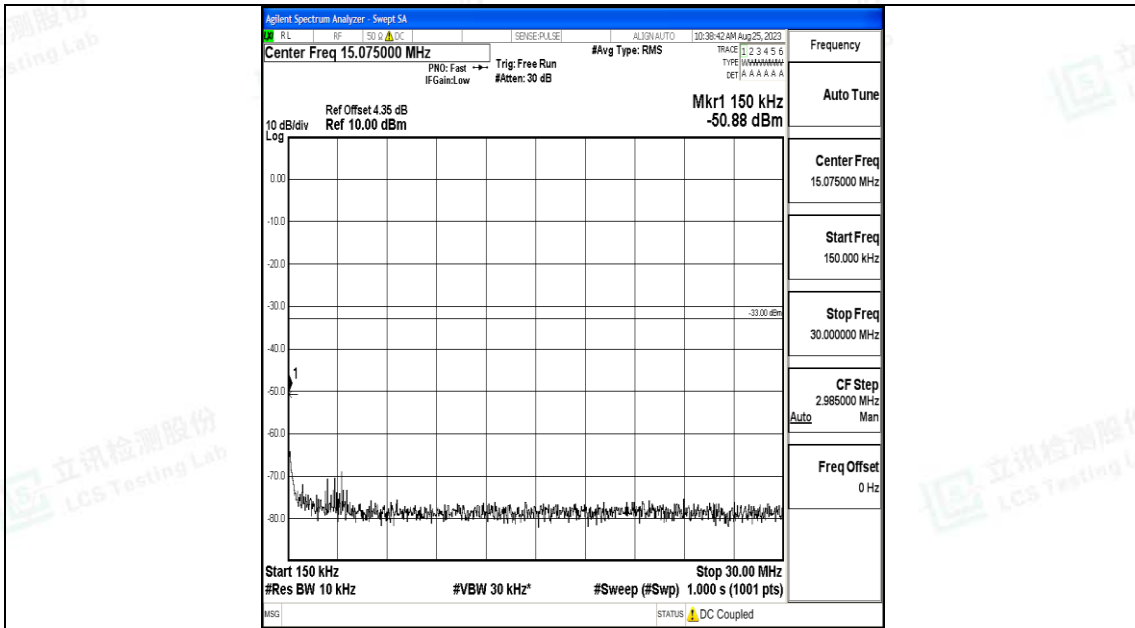

Band66_5MHz_QPSK_132647_1RB#0_0.15~30_0.15~30

Band66_5MHz_QPSK_132647_1RB#0_30~1000_30~1000

Band66_5MHz_QPSK_132647_1RB#0_1000~3000_1000~3000

Band66_5MHz_QPSK_132647_1RB#0_3000~20000_3000~20000

Band66_5MHz_16QAM_132647_1RB#0_0.009~0.15_0.009~0.15