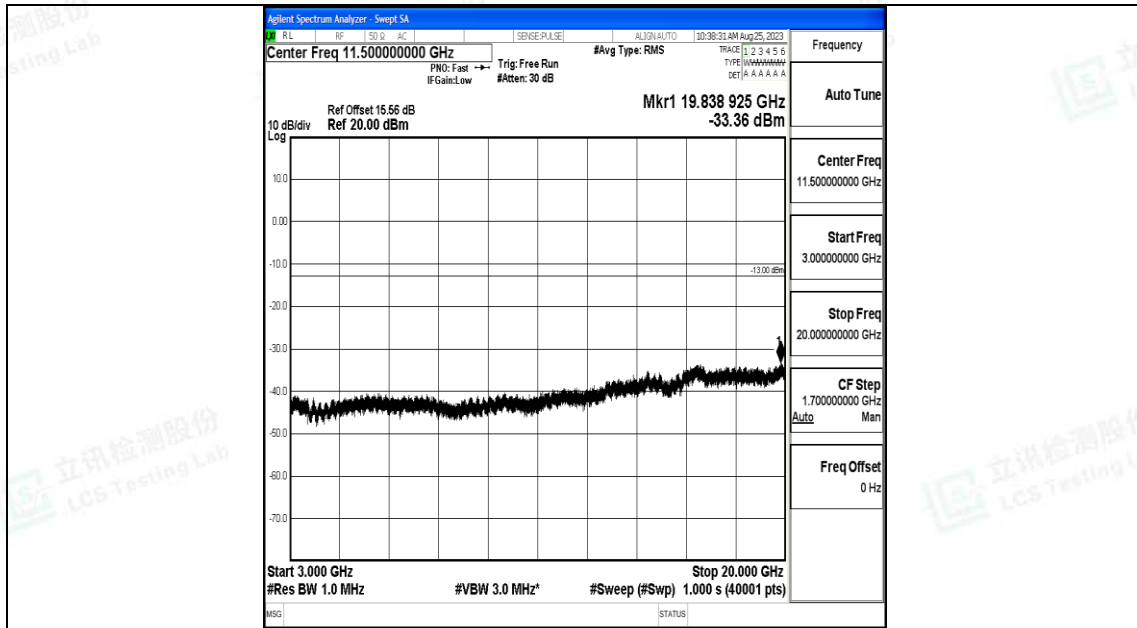

Band66_5MHz_QPSK_132647_1RB#0_0.15~30_0.15~30

Band66_5MHz_QPSK_132647_1RB#0_30~1000_30~1000

Band66_5MHz_QPSK_132647_1RB#0_1000~3000_1000~3000

Band66_5MHz_QPSK_132647_1RB#0_3000~20000_3000~20000

Band66_5MHz_16QAM_132647_1RB#0_0.009~0.15_0.009~0.15