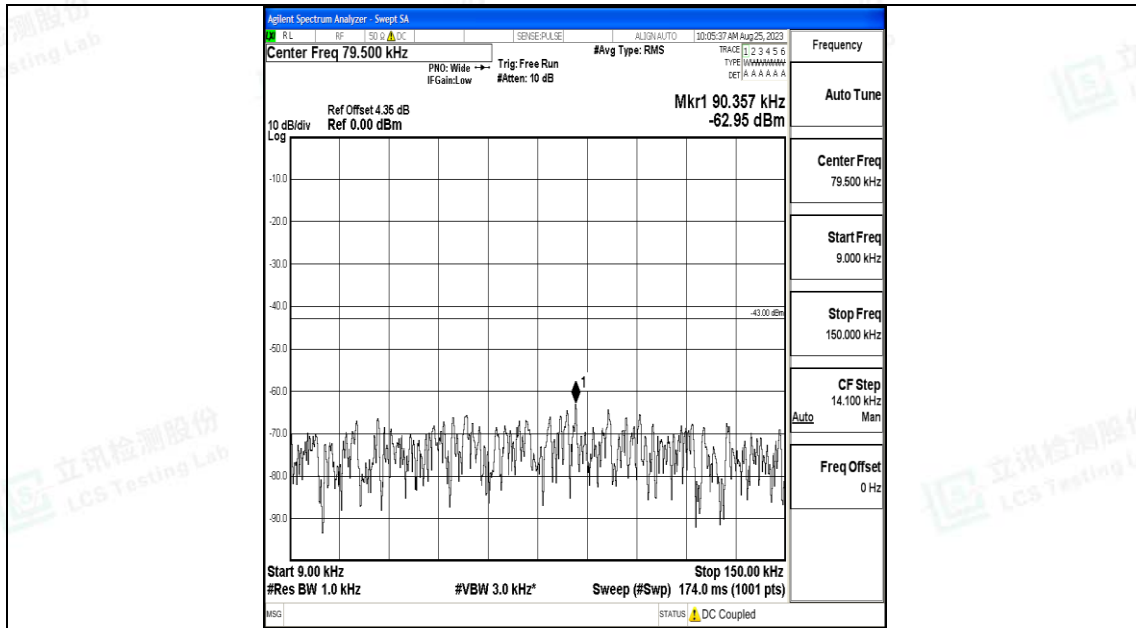

Band66_1.4MHz_QPSK_132665_1RB#0_0.009~0.15_0.009~0.15

Band66_1.4MHz_QPSK_132665_1RB#0_0.15~30_0.15~30

Band66_1.4MHz_QPSK_132665_1RB#0_30~1000_30~1000

Band66_1.4MHz_QPSK_132665_1RB#0_1000~3000_1000~3000

Band66_1.4MHz_QPSK_132665_1RB#0_3000~20000_3000~20000