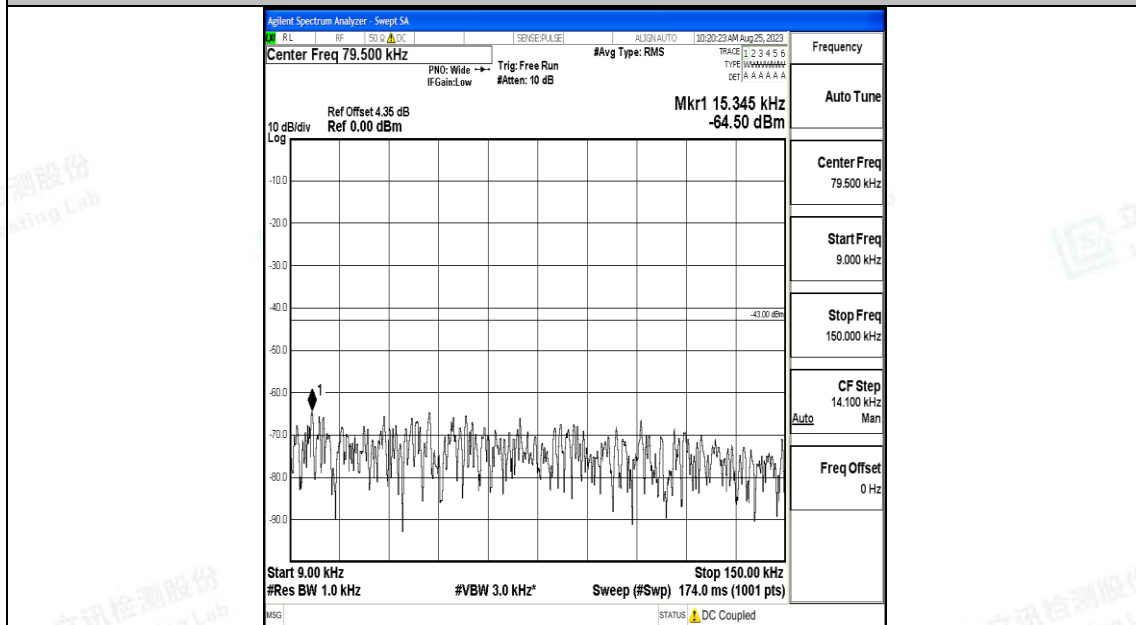

Band66_3MHz_QPSK_132322_1RB#0_3000~20000_3000~20000

Band66_3MHz_16QAM_132322_1RB#0_0.009~0.15_0.009~0.15