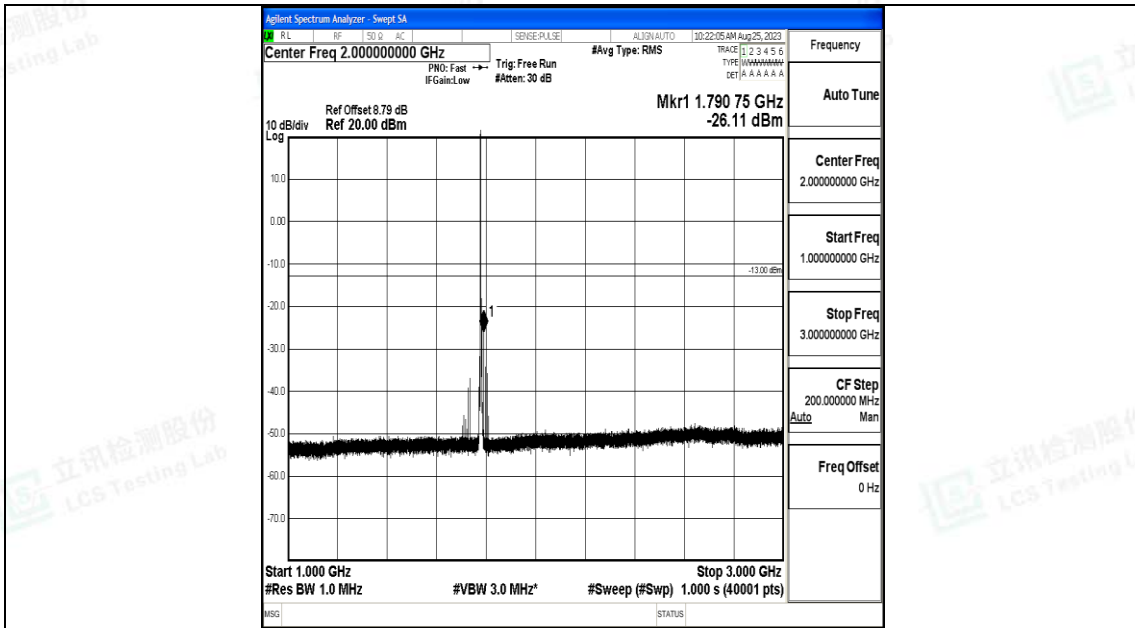

Band66_3MHz_QPSK_132657_1RB#0_3000~20000_3000~20000

Band66_3MHz_16QAM_132657_1RB#0_0.009~0.15_0.009~0.15

Band66_3MHz_16QAM_132657_1RB#0_0.15~30_0.15~30

Band66_3MHz_16QAM_132657_1RB#0_30~1000_30~1000

Band66_3MHz_16QAM_132657_1RB#0_1000~3000_1000~3000