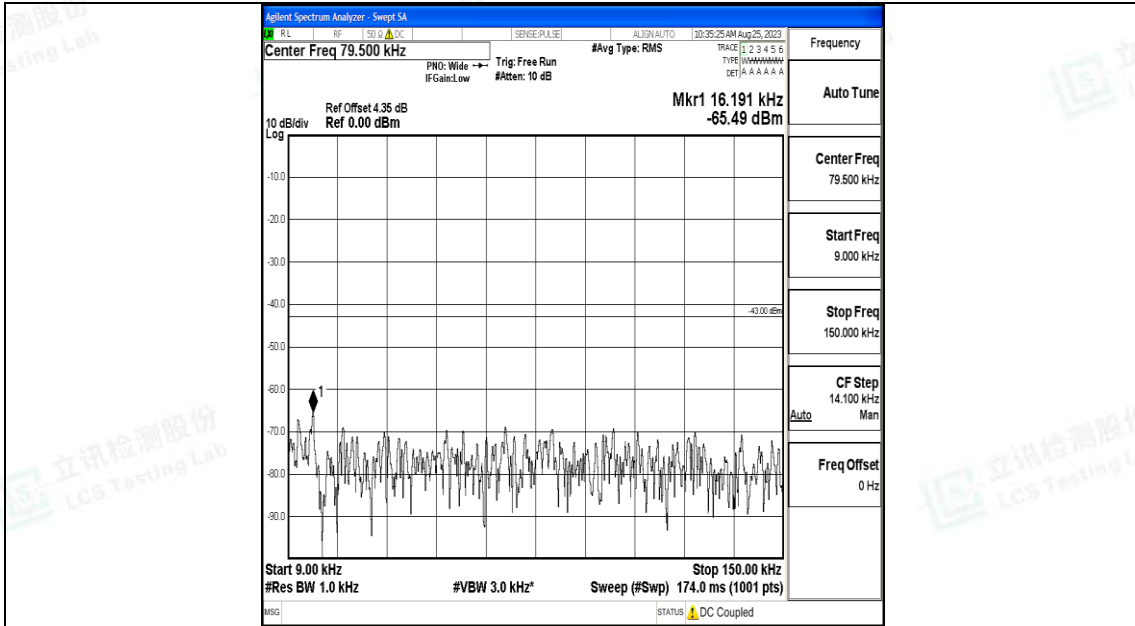

Band66_3MHz_16QAM_132657_1RB#0_3000~20000_3000~20000

Band66_5MHz_QPSK_131997_1RB#0_0.009~0.15_0.009~0.15