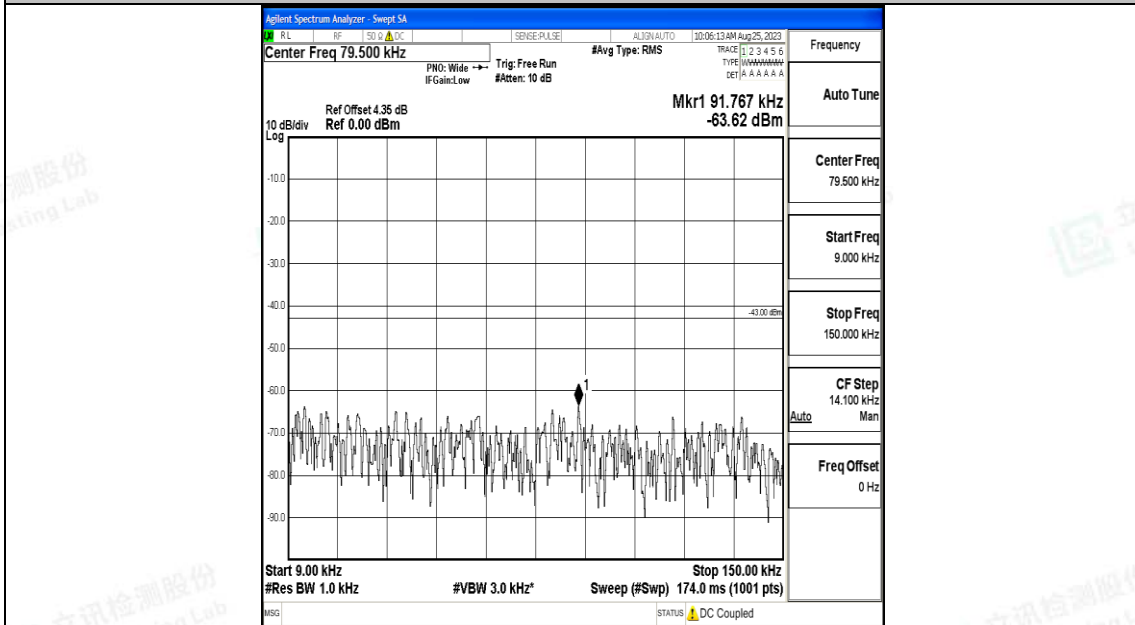

Band66_1.4MHz_QPSK_132665_1RB#0_0.009~0.15_0.009~0.15

Band66_1.4MHz_QPSK_132665_1RB#0_0.15~30_0.15~30

Band66_1.4MHz_QPSK_132665_1RB#0_30~1000_30~1000

Band66_1.4MHz_QPSK_132665_1RB#0_1000~3000_1000~3000

Band66_1.4MHz_QPSK_132665_1RB#0_3000~20000_3000~20000