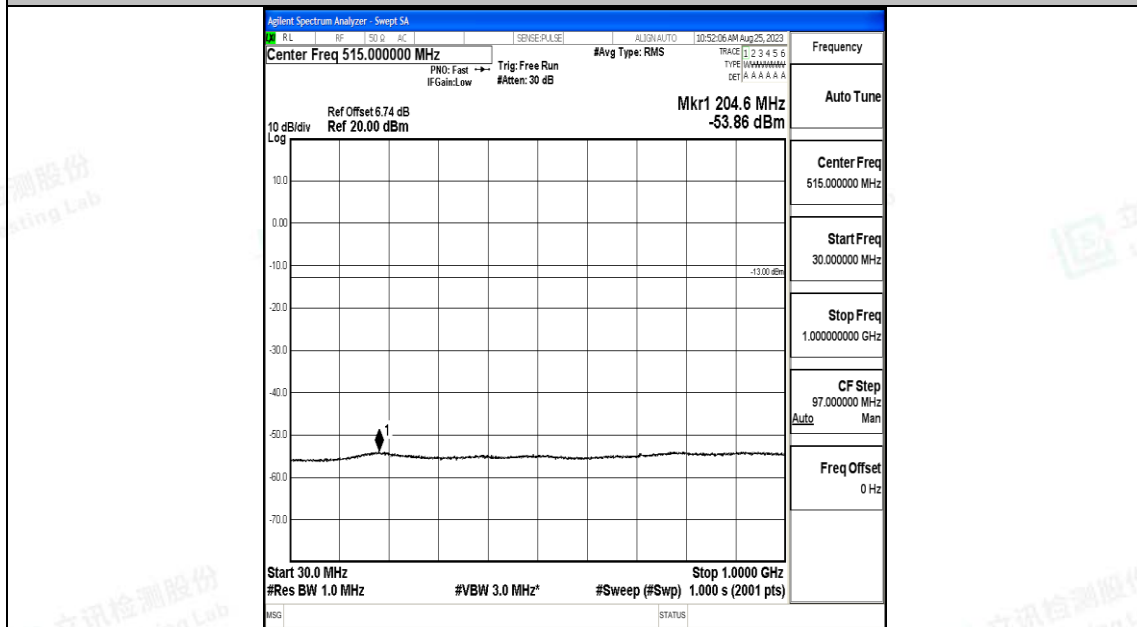

Band66_10MHz_16QAM_132022_1RB#0_0.15~30_0.15~30

Band66_10MHz_16QAM_132022_1RB#0_30~1000_30~1000