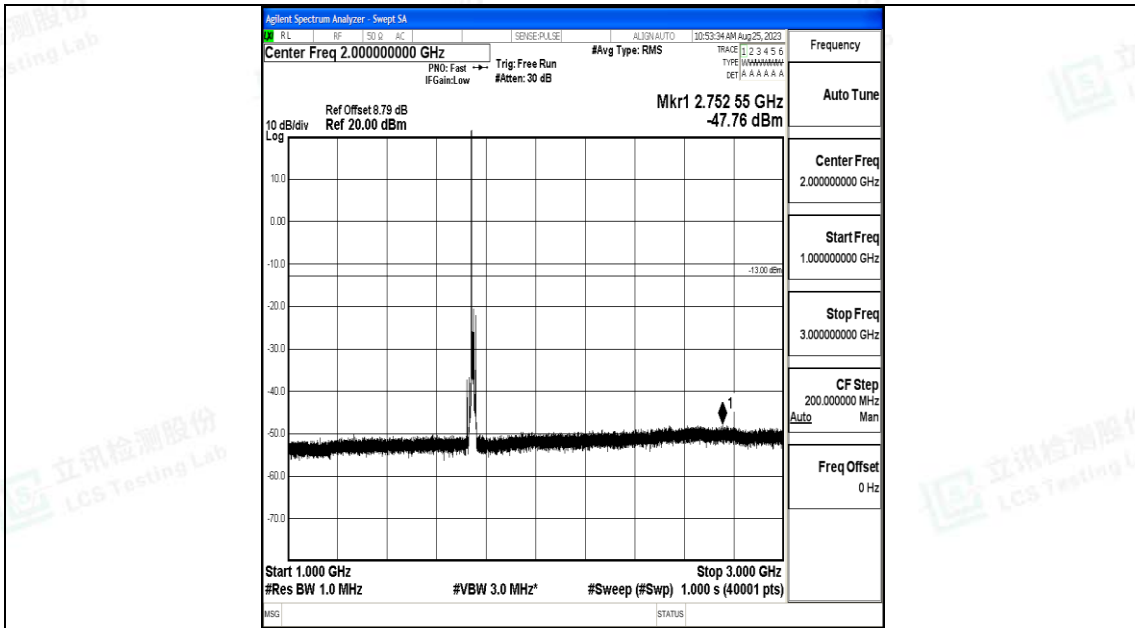

Band66_10MHz_16QAM_132322_1RB#0_30~1000_30~1000

Band66_10MHz_16QAM_132322_1RB#0_1000~3000_1000~3000