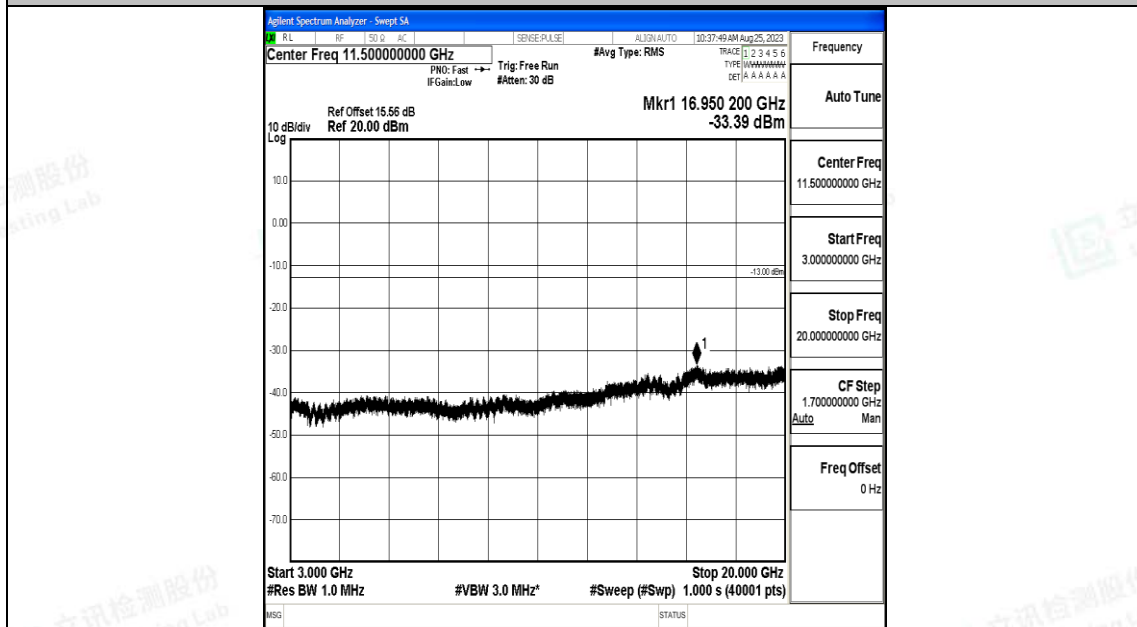

Band66_5MHz_16QAM_132322_1RB#0_0.15~30_0.15~30

Band66_5MHz_16QAM_132322_1RB#0_30~1000_30~1000

Band66_5MHz_16QAM_132322_1RB#0_1000~3000_1000~3000

Band66_5MHz_16QAM_132322_1RB#0_3000~20000_3000~20000

Band66_5MHz_QPSK_132647_1RB#0_0.009~0.15_0.009~0.15