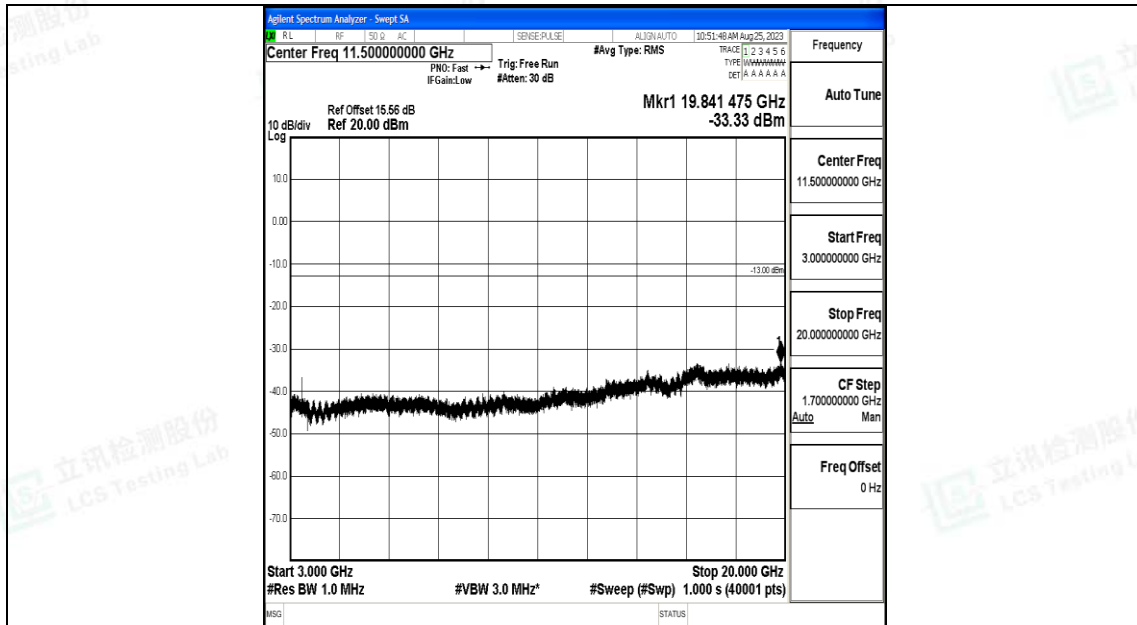

Band66_10MHz_QPSK_132022_1RB#0_0.15~30_0.15~30

Band66_10MHz_QPSK_132022_1RB#0_30~1000_30~1000

Band66_10MHz_QPSK_132022_1RB#0_1000~3000_1000~3000

Band66_10MHz_QPSK_132022_1RB#0_3000~20000_3000~20000

Band66_10MHz_16QAM_132022_1RB#0_0.009~0.15_0.009~0.15