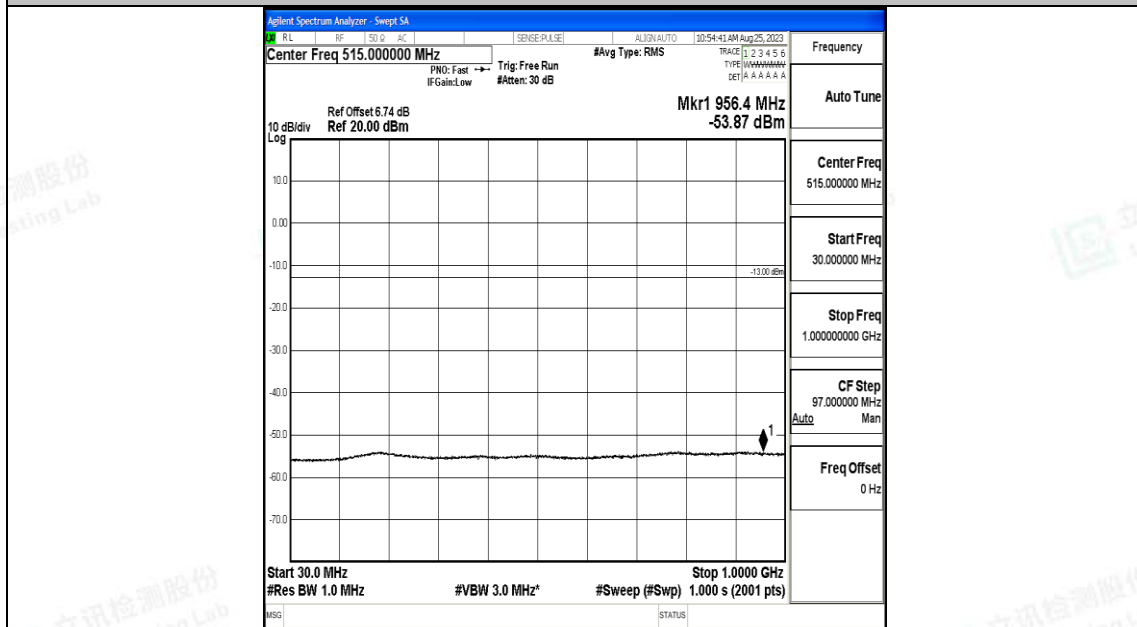

Band66_10MHz_16QAM_132622_1RB#0_0.15~30_0.15~30

Band66_10MHz_16QAM_132622_1RB#0_30~1000_30~1000