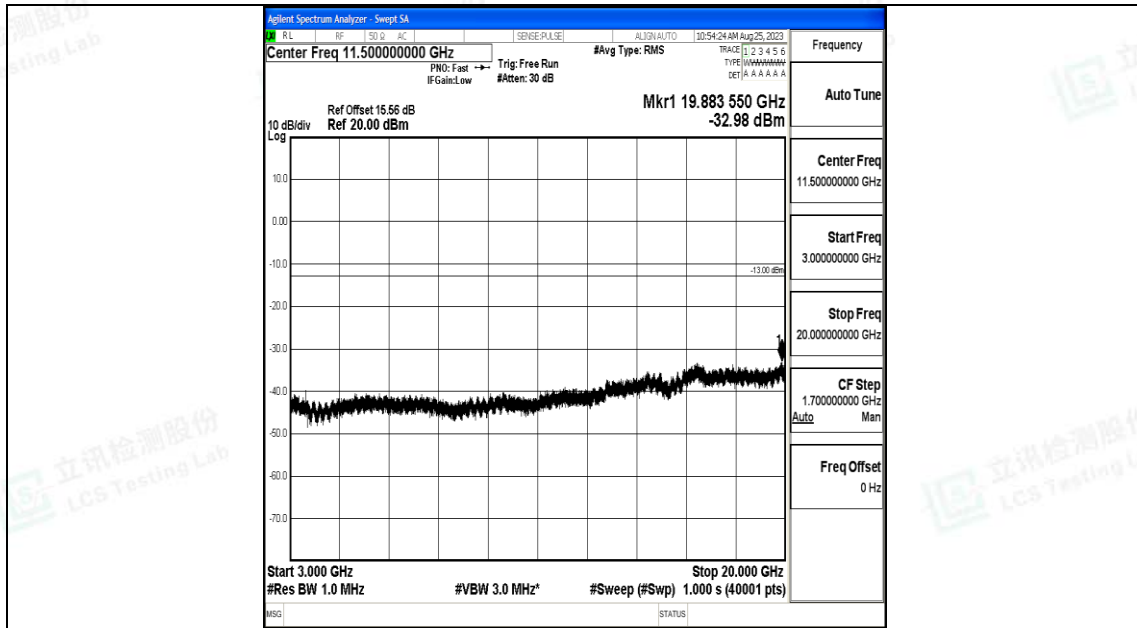

Band66_10MHz_QPSK_132622_1RB#0_0.15~30_0.15~30

Band66_10MHz_QPSK_132622_1RB#0_30~1000_30~1000

Band66_10MHz_QPSK_132622_1RB#0_1000~3000_1000~3000

Band66_10MHz_QPSK_132622_1RB#0_3000~20000_3000~20000

Band66_10MHz_16QAM_132622_1RB#0_0.009~0.15_0.009~0.15