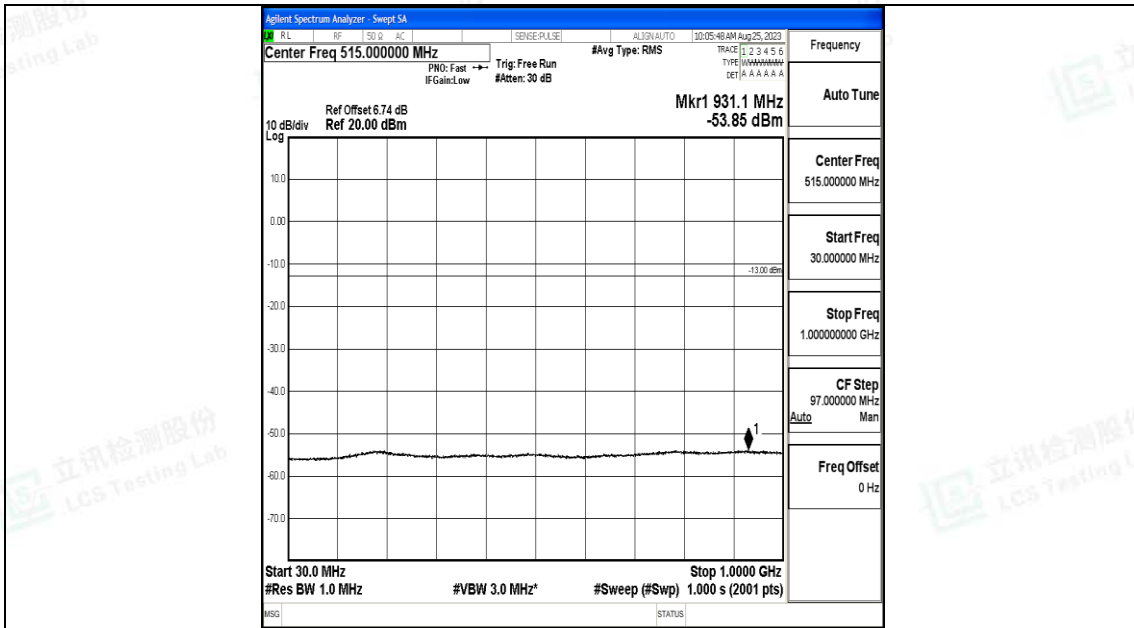

Band66_1.4MHz_QPSK_132665_1RB#0_0.009~0.15_0.009~0.15

Band66_1.4MHz_QPSK_132665_1RB#0_0.15~30_0.15~30

Band66_1.4MHz_QPSK_132665_1RB#0_30~1000_30~1000

Band66_1.4MHz_QPSK_132665_1RB#0_1000~3000_1000~3000

Band66_1.4MHz_QPSK_132665_1RB#0_3000~20000_3000~20000