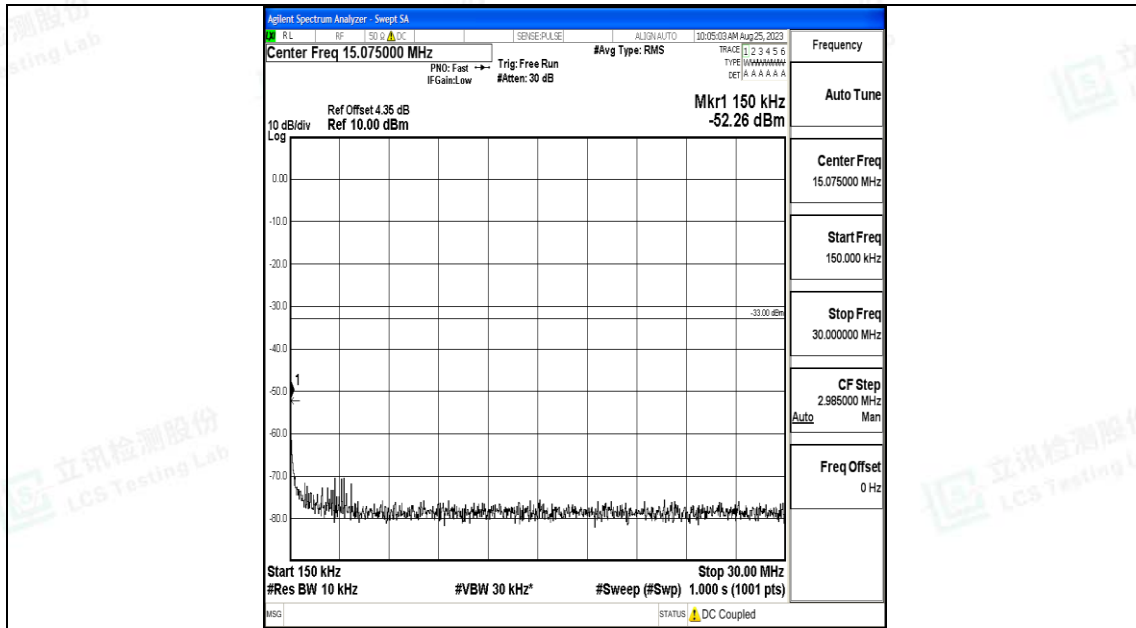

Band66_1.4MHz_QPSK_132322_1RB#0_30~1000_30~1000

Band66_1.4MHz_QPSK_132322_1RB#0_1000~3000_1000~3000

Band66_1.4MHz_QPSK_132322_1RB#0_3000~20000_3000~20000

Band66_1.4MHz_16QAM_132322_1RB#0_0.009~0.15_0.009~0.15