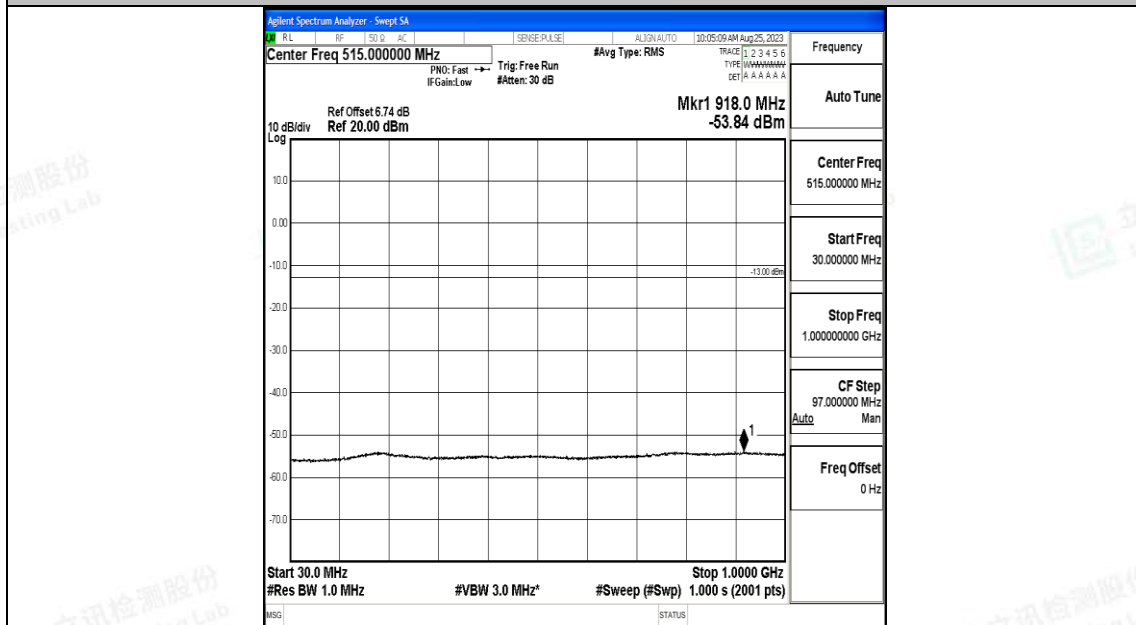

Band66_1.4MHz_16QAM_132322_1RB#0_0.15~30_0.15~30

Band66_1.4MHz_16QAM_132322_1RB#0_30~1000_30~1000