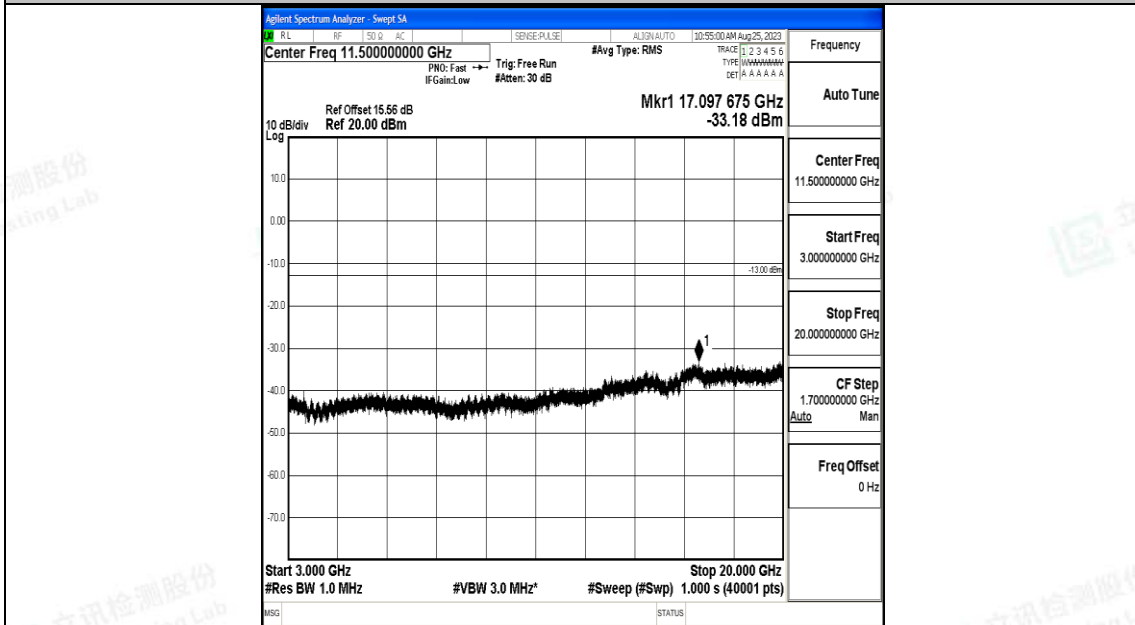

Band66_10MHz_16QAM_132622_1RB#0_0.15~30_0.15~30

Band66_10MHz_16QAM_132622_1RB#0_30~1000_30~1000

Band66_10MHz_16QAM_132622_1RB#0_1000~3000_1000~3000

Band66_10MHz_16QAM_132622_1RB#0_3000~20000_3000~20000