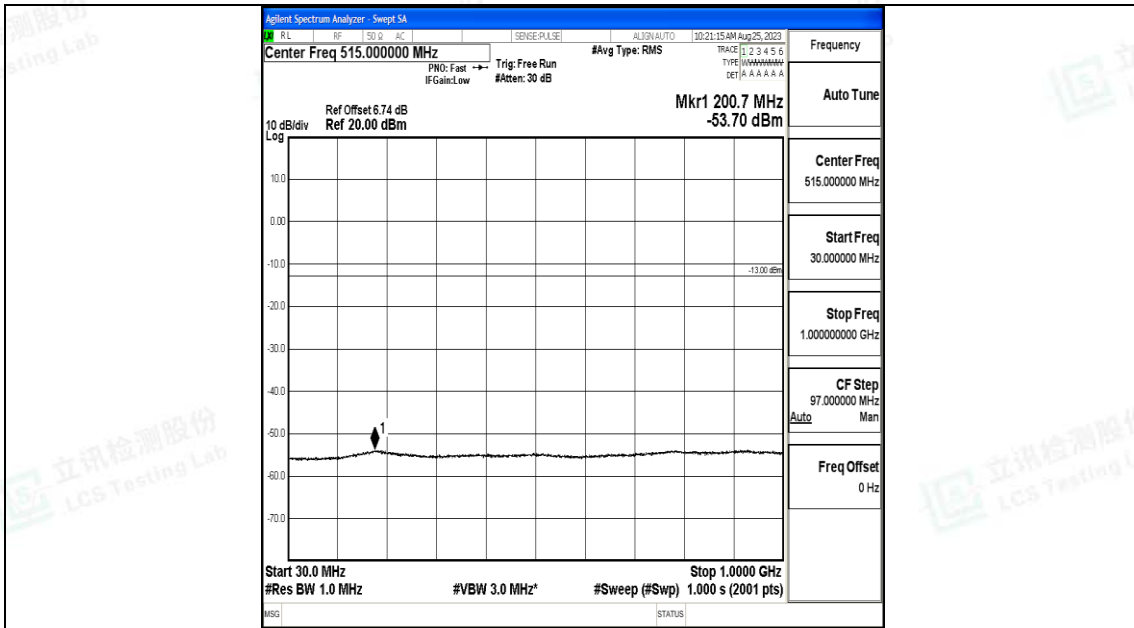

Band66_3MHz_16QAM_132322_1RB#0_3000~20000_3000~20000

Band66_3MHz_QPSK_132657_1RB#0_0.009~0.15_0.009~0.15

Band66_3MHz_QPSK_132657_1RB#0_0.15~30_0.15~30

Band66_3MHz_QPSK_132657_1RB#0_30~1000_30~1000

Band66_3MHz_QPSK_132657_1RB#0_1000~3000_1000~3000