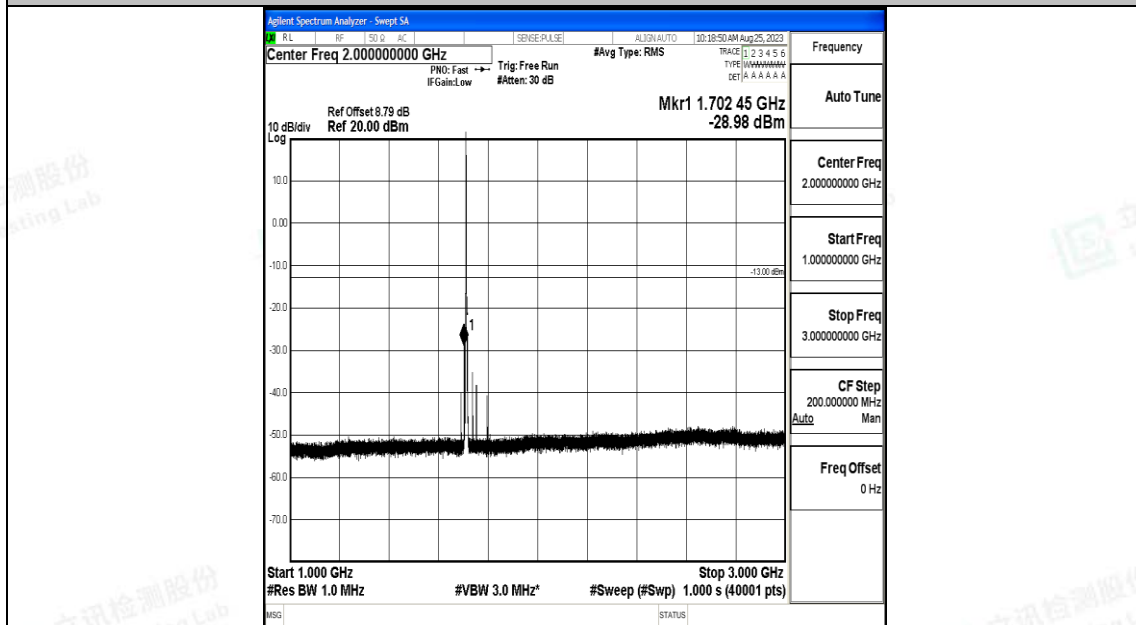

Band66_1.4MHz_16QAM_132665_1RB#0_3000~20000_3000~20000

Band66_3MHz_QPSK_131987_1RB#0_0.009~0.15_0.009~0.15

Band66_3MHz_QPSK_131987_1RB#0_0.15~30_0.15~30

Band66_3MHz_QPSK_131987_1RB#0_30~1000_30~1000

Band66_3MHz_QPSK_131987_1RB#0_1000~3000_1000~3000