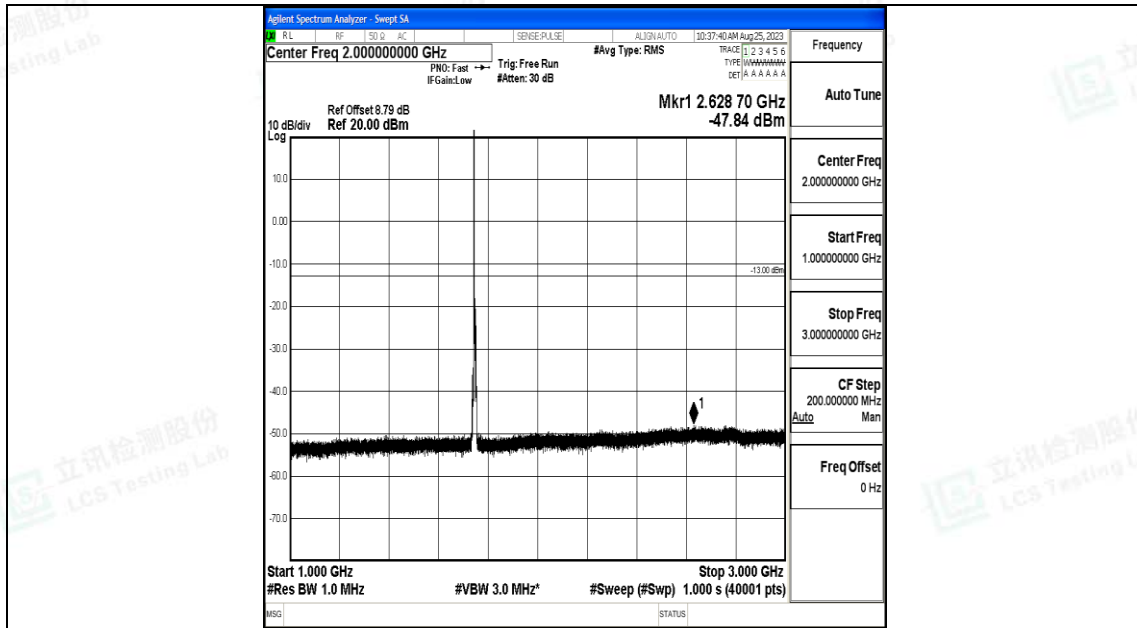

Band66_5MHz_16QAM_132322_1RB#0_30~1000_30~1000

Band66_5MHz_16QAM_132322_1RB#0_1000~3000_1000~3000