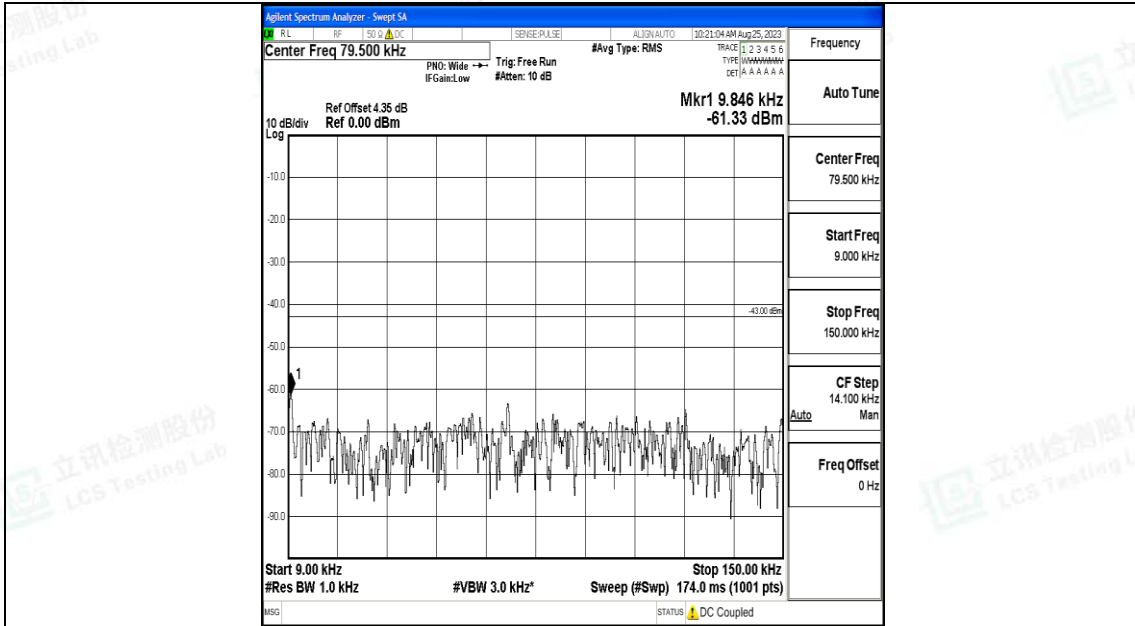

Band66_3MHz_16QAM_132322_1RB#0_3000~20000_3000~20000

Band66_3MHz_QPSK_132657_1RB#0_0.009~0.15_0.009~0.15