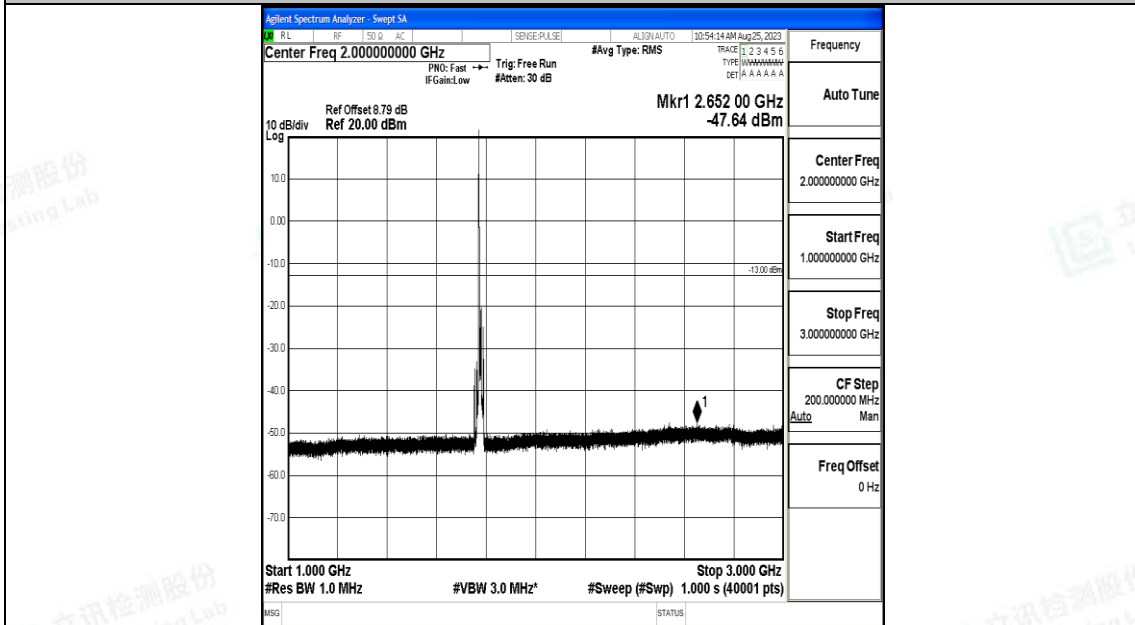

Band66_10MHz_QPSK_132622_1RB#0_30~1000_30~1000

Band66_10MHz_QPSK_132622_1RB#0_1000~3000_1000~3000