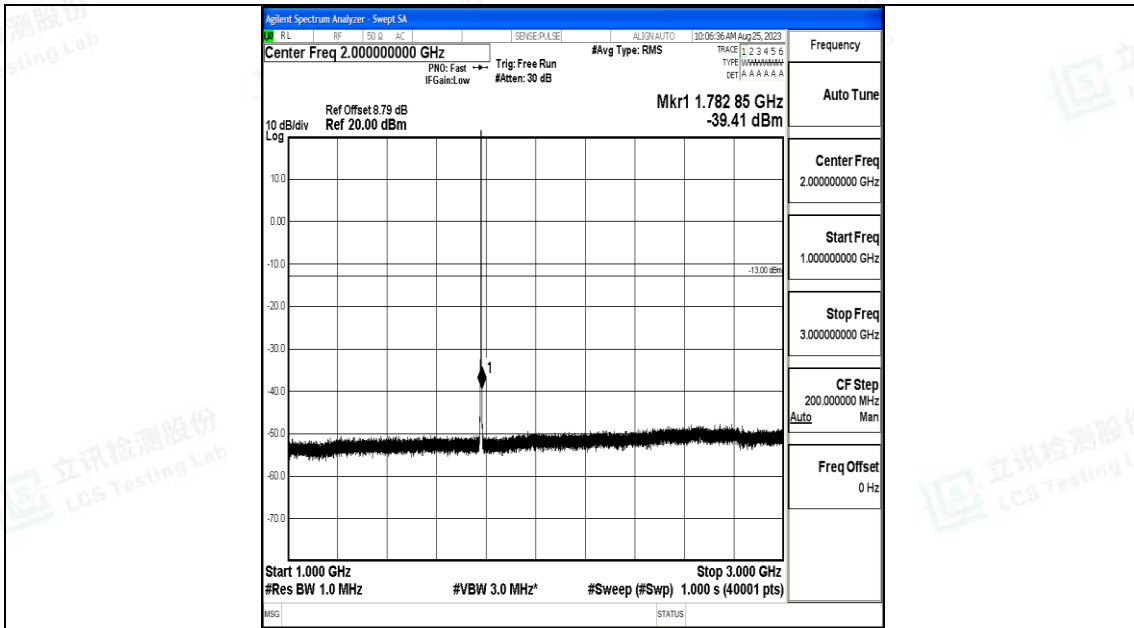

Band66_1.4MHz_16QAM_132665_1RB#0_0.009~0.15_0.009~0.15

Band66_1.4MHz_16QAM_132665_1RB#0_0.15~30_0.15~30

Band66_1.4MHz_16QAM_132665_1RB#0_30~1000_30~1000

Band66_1.4MHz_16QAM_132665_1RB#0_1000~3000_1000~3000