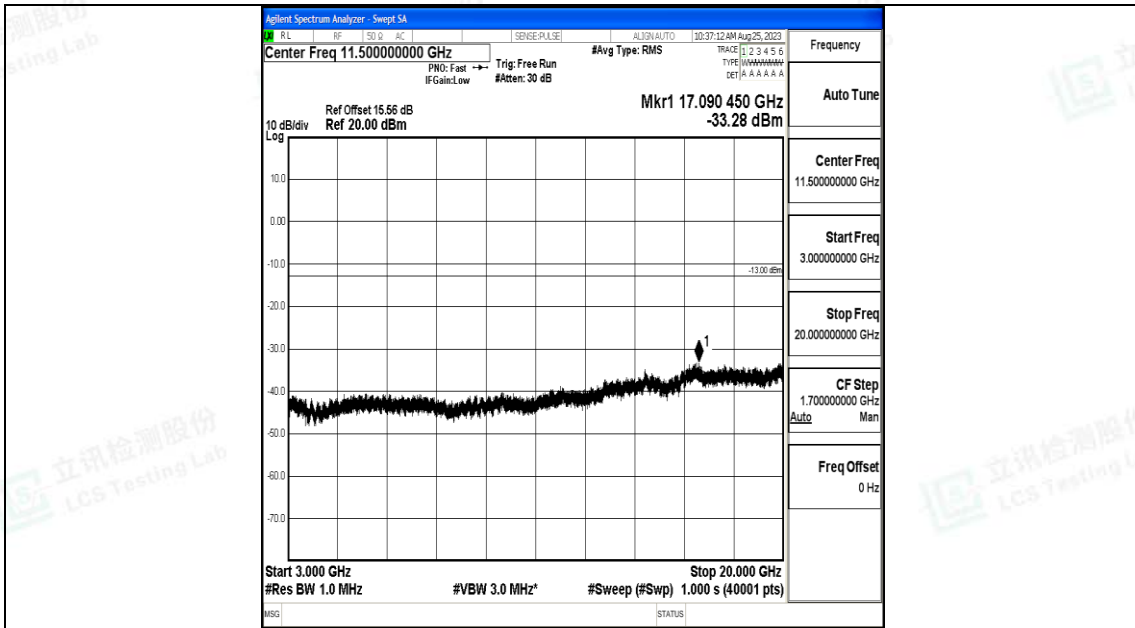

Band66_5MHz_QPSK_132322_1RB#0_0.15~30_0.15~30

Band66_5MHz_QPSK_132322_1RB#0_30~1000_30~1000

Band66_5MHz_QPSK_132322_1RB#0_1000~3000_1000~3000

Band66_5MHz_QPSK_132322_1RB#0_3000~20000_3000~20000

Band66_5MHz_16QAM_132322_1RB#0_0.009~0.15_0.009~0.15