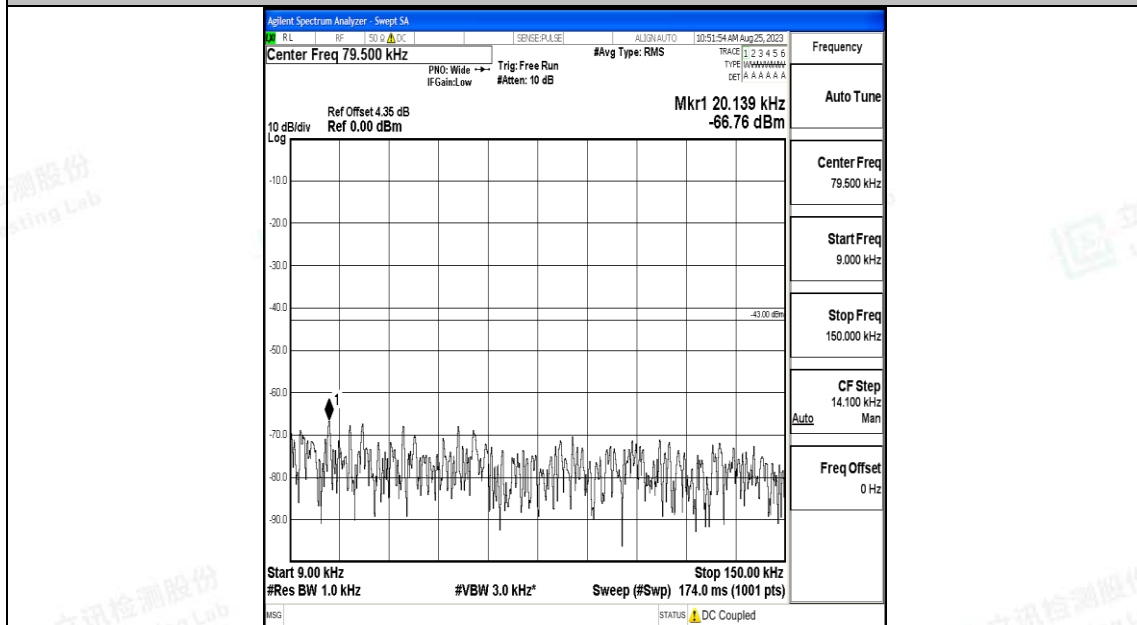

Band66_10MHz_QPSK_132022_1RB#0_0.15~30_0.15~30

Band66_10MHz_QPSK_132022_1RB#0_30~1000_30~1000

Band66_10MHz_QPSK_132022_1RB#0_1000~3000_1000~3000

Band66_10MHz_QPSK_132022_1RB#0_3000~20000_3000~20000

Band66_10MHz_16QAM_132022_1RB#0_0.009~0.15_0.009~0.15