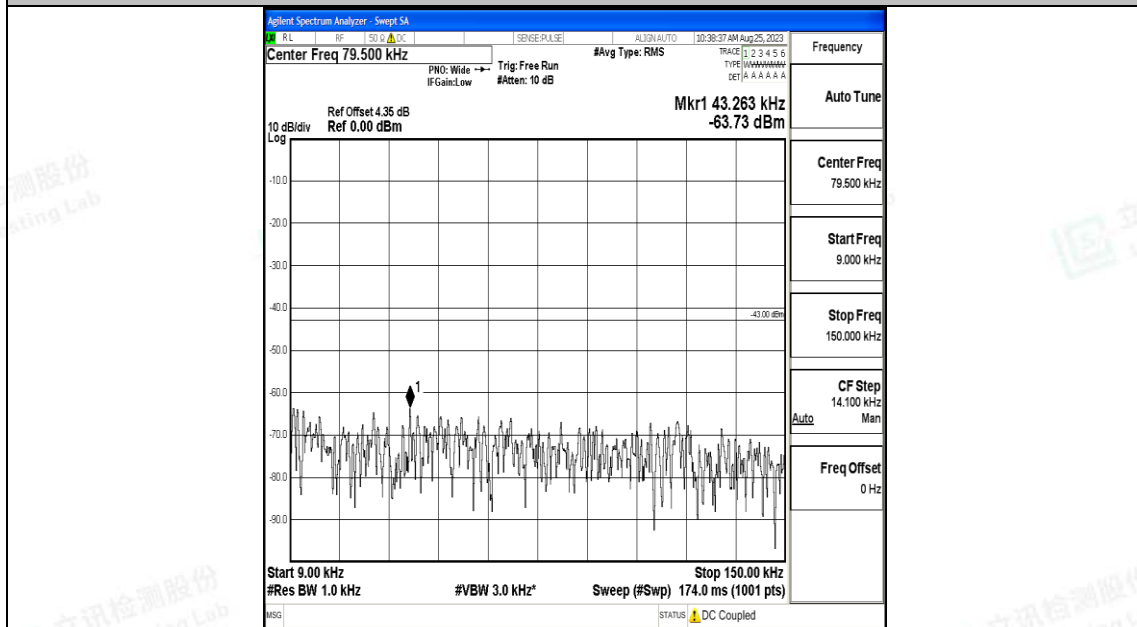

Band66_5MHz_QPSK_132647_1RB#0_0.15~30_0.15~30

Band66_5MHz_QPSK_132647_1RB#0_30~1000_30~1000

Band66_5MHz_QPSK_132647_1RB#0_1000~3000_1000~3000

Band66_5MHz_QPSK_132647_1RB#0_3000~20000_3000~20000

Band66_5MHz_16QAM_132647_1RB#0_0.009~0.15_0.009~0.15