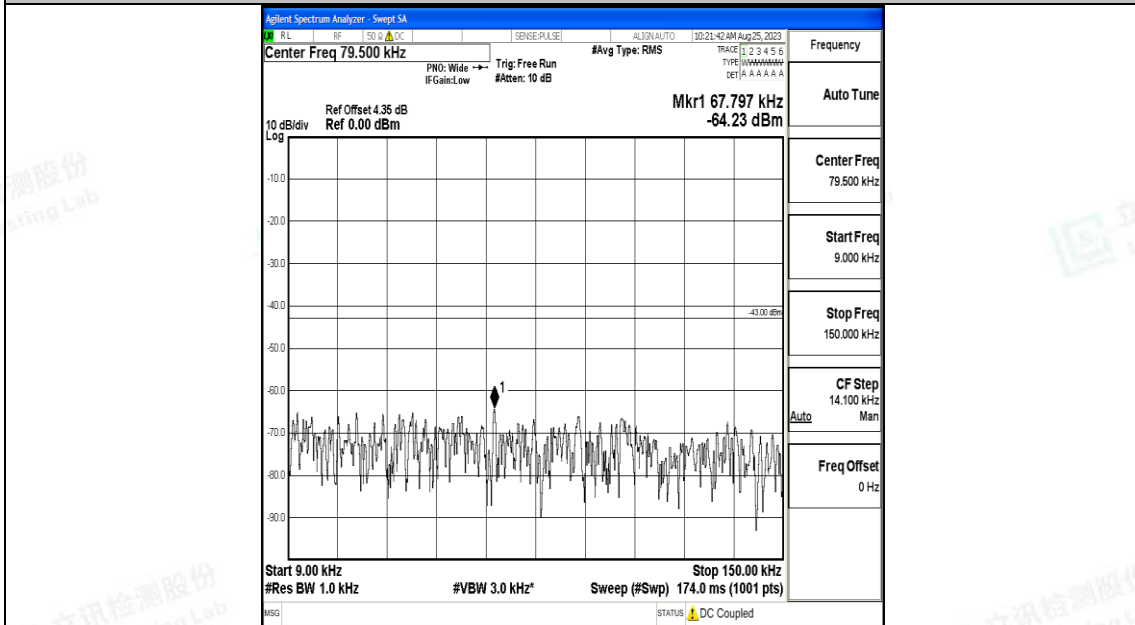

Band66_3MHz_QPSK_132657_1RB#0_3000~20000_3000~20000

Band66_3MHz_16QAM_132657_1RB#0_0.009~0.15_0.009~0.15