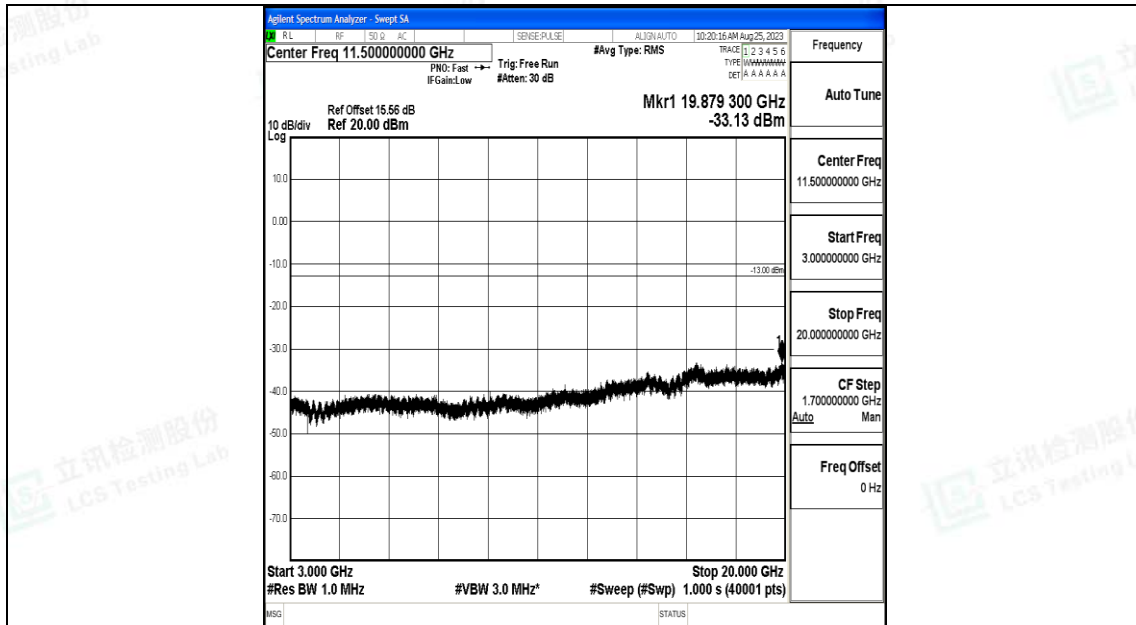

Band66_3MHz_16QAM_131987_1RB#0_3000~20000_3000~20000

Band66_3MHz_QPSK_132322_1RB#0_0.009~0.15_0.009~0.15

Band66_3MHz_QPSK_132322_1RB#0_0.15~30_0.15~30

Band66_3MHz_QPSK_132322_1RB#0_30~1000_30~1000

Band66_3MHz_QPSK_132322_1RB#0_1000~3000_1000~3000