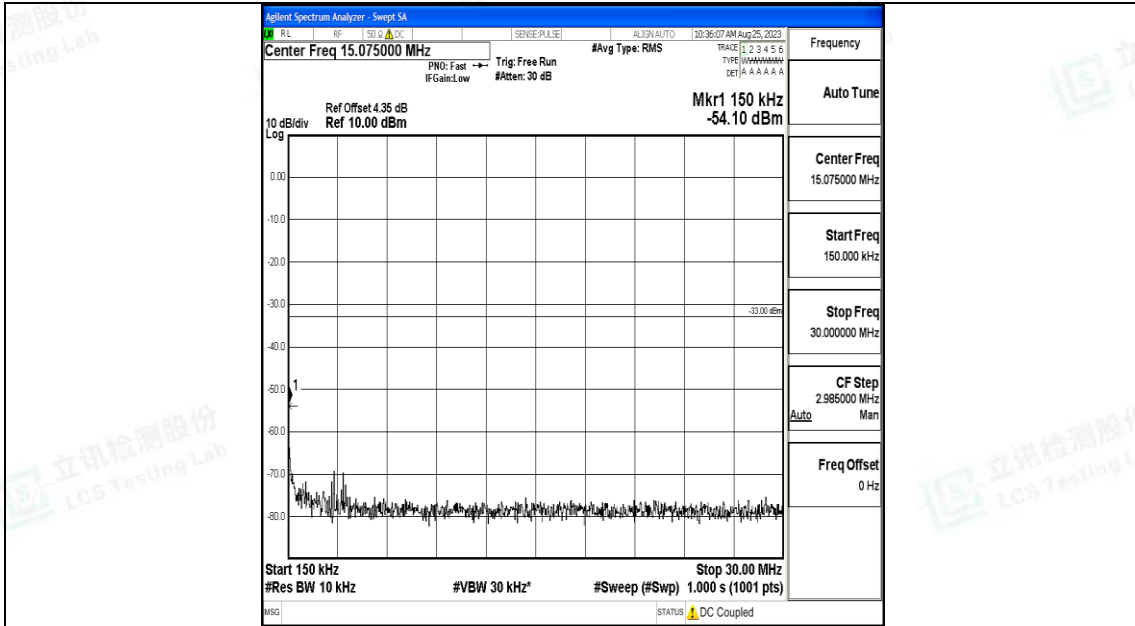

Band66_5MHz_16QAM_131997_1RB#0_0.009~0.15_0.009~0.15

Band66_5MHz_16QAM_131997_1RB#0_0.15~30_0.15~30