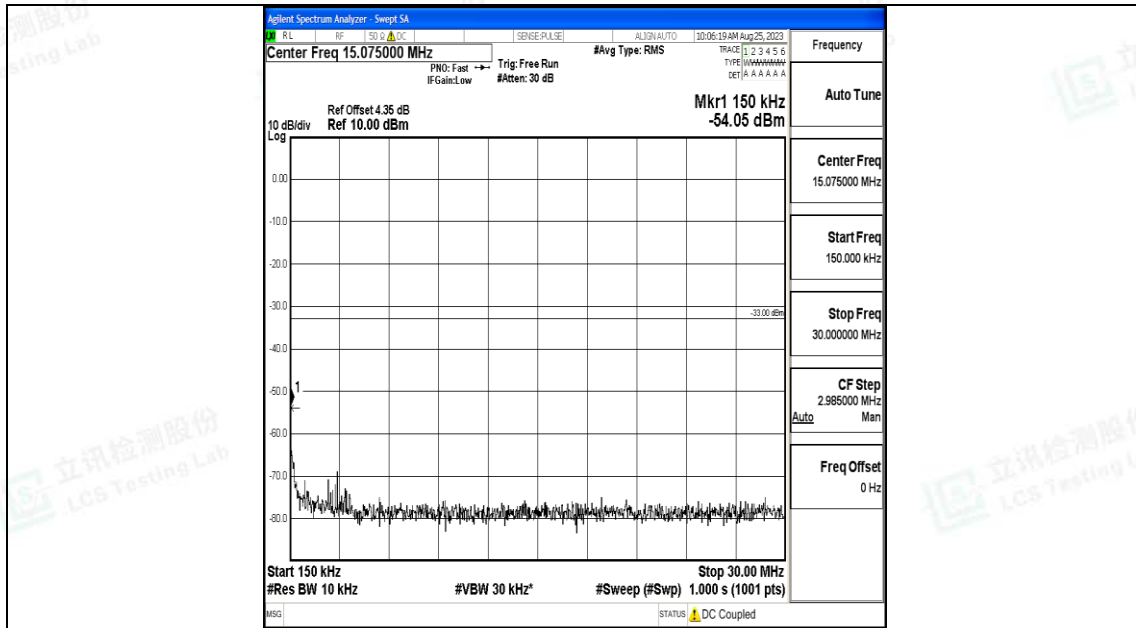

Band66_1.4MHz_16QAM_132665_1RB#0_0.009~0.15_0.009~0.15

Band66_1.4MHz_16QAM_132665_1RB#0_0.15~30_0.15~30