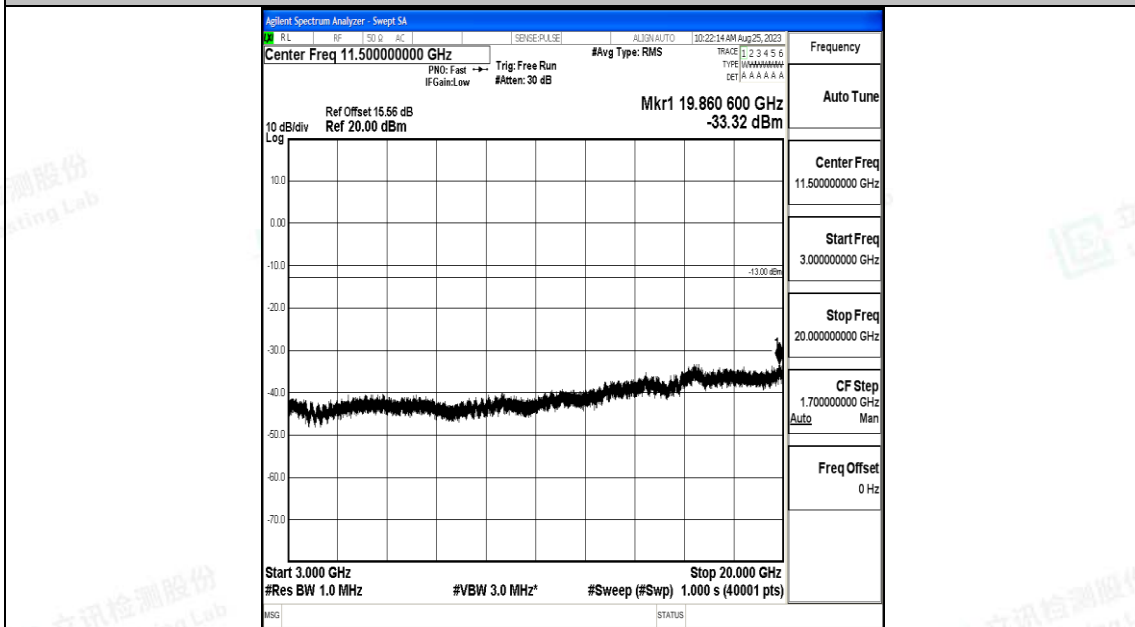

Band66_3MHz_QPSK_132657_1RB#0_3000~20000_3000~20000

Band66_3MHz_16QAM_132657_1RB#0_0.009~0.15_0.009~0.15

Band66_3MHz_16QAM_132657_1RB#0_0.15~30_0.15~30

Band66_3MHz_16QAM_132657_1RB#0_30~1000_30~1000

Band66_3MHz_16QAM_132657_1RB#0_1000~3000_1000~3000