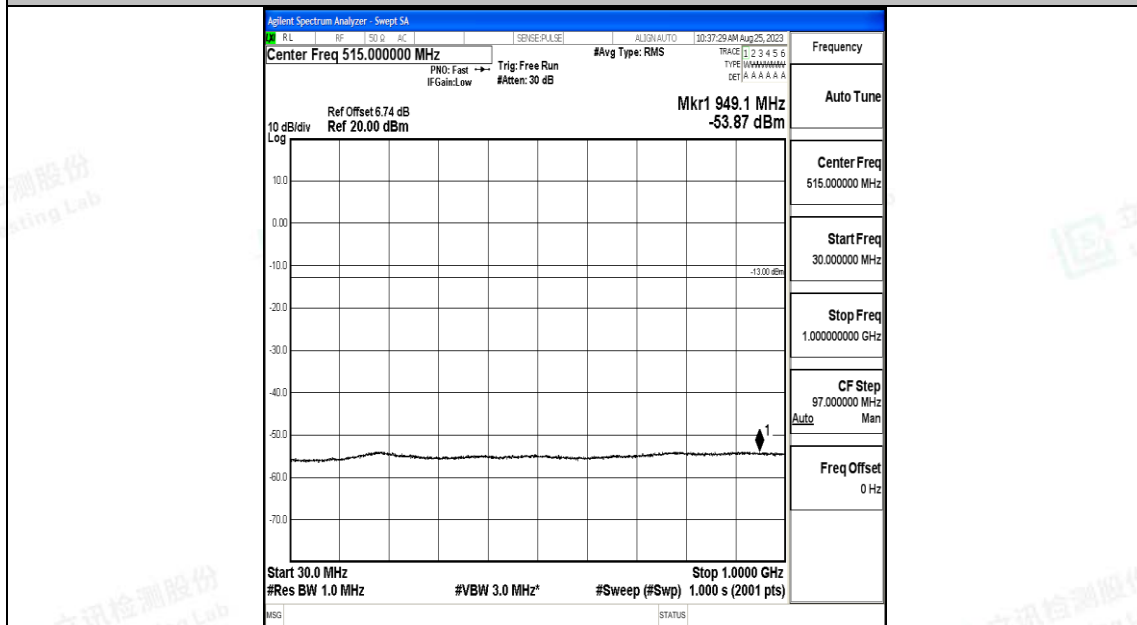

Band66_5MHz_16QAM_132322_1RB#0_0.15~30_0.15~30

Band66_5MHz_16QAM_132322_1RB#0_30~1000_30~1000