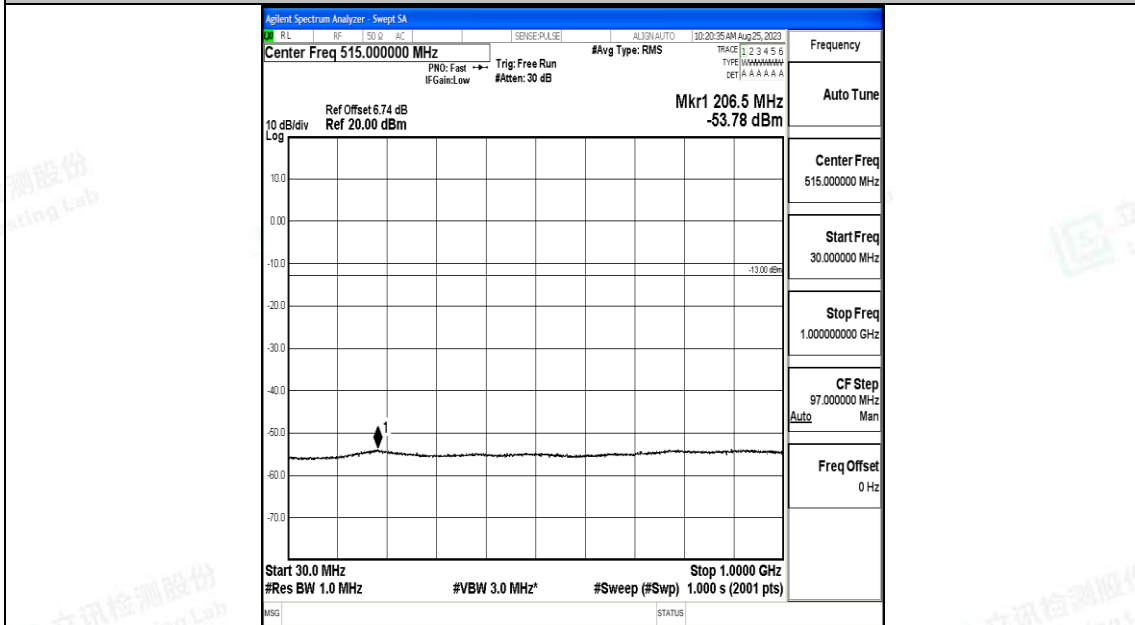

Band66_3MHz_QPSK_132322_1RB#0_3000~20000_3000~20000

Band66_3MHz_16QAM_132322_1RB#0_0.009~0.15_0.009~0.15

Band66_3MHz_16QAM_132322_1RB#0_0.15~30_0.15~30

Band66_3MHz_16QAM_132322_1RB#0_30~1000_30~1000

Band66_3MHz_16QAM_132322_1RB#0_1000~3000_1000~3000