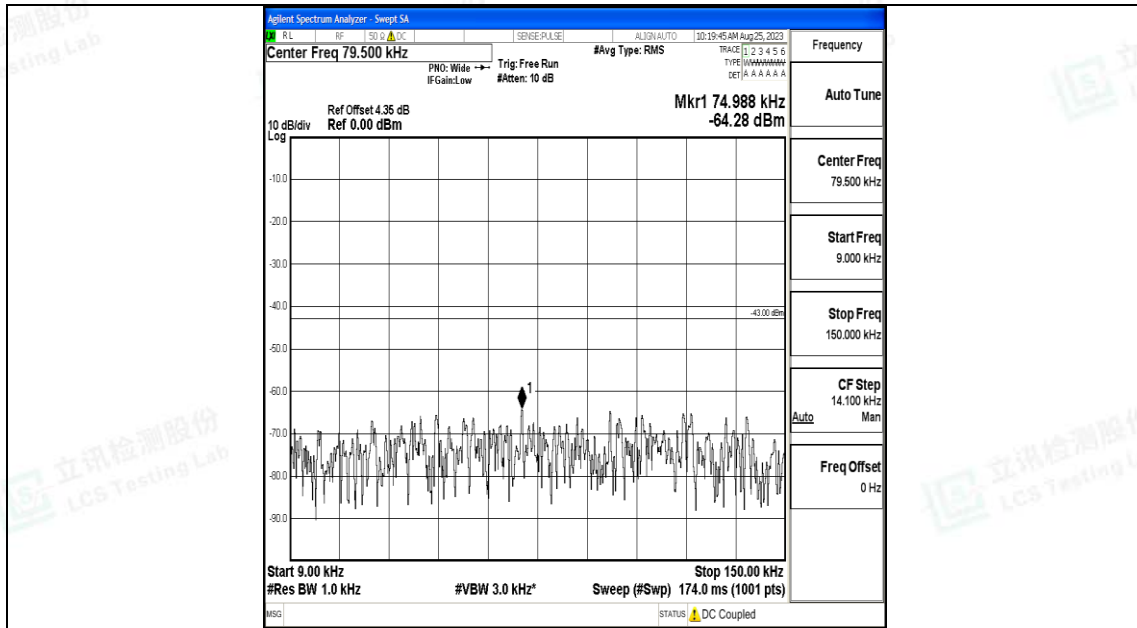

Band66_3MHz_16QAM_131987_1RB#0_3000~20000_3000~20000

Band66_3MHz_QPSK_132322_1RB#0_0.009~0.15_0.009~0.15