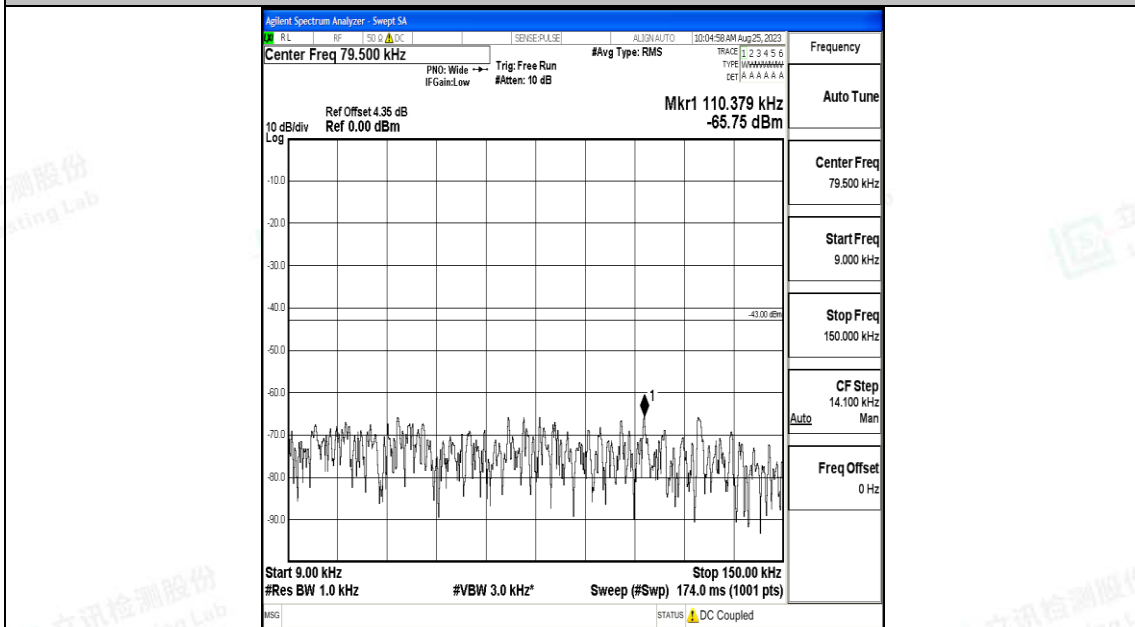

Band66_1.4MHz_QPSK_132322_1RB#0_30~1000_30~1000

Band66_1.4MHz_QPSK_132322_1RB#0_1000~3000_1000~3000

Band66_1.4MHz_QPSK_132322_1RB#0_3000~20000_3000~20000

Band66_1.4MHz_16QAM_132322_1RB#0_0.009~0.15_0.009~0.15