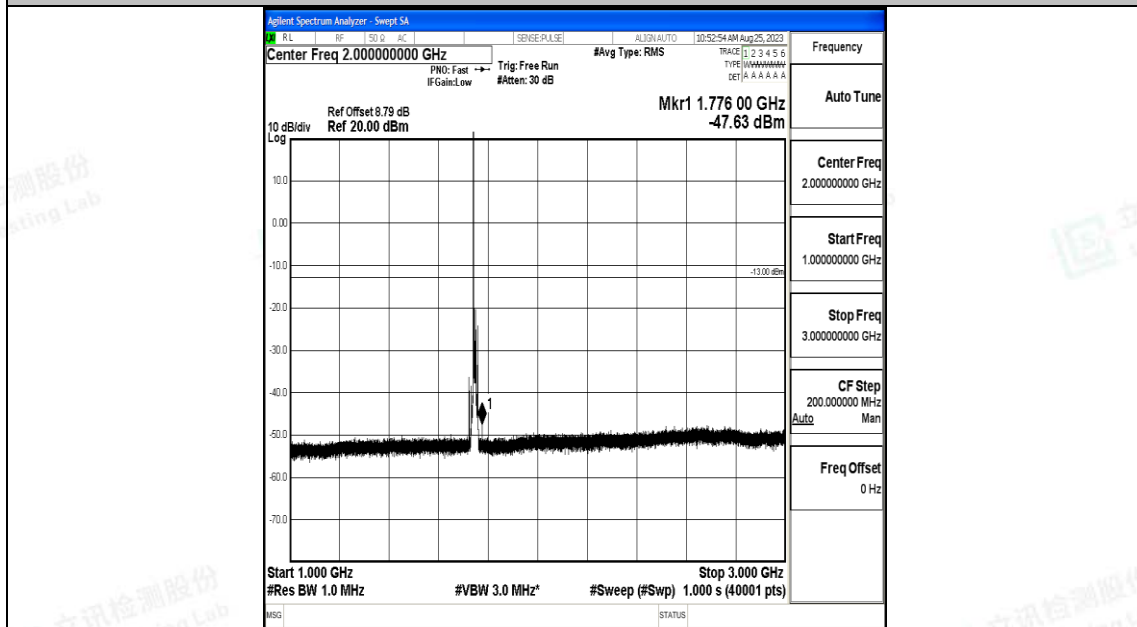

Band66_10MHz_QPSK_132322_1RB#0_30~1000_30~1000

Band66_10MHz_QPSK_132322_1RB#0_1000~3000_1000~3000