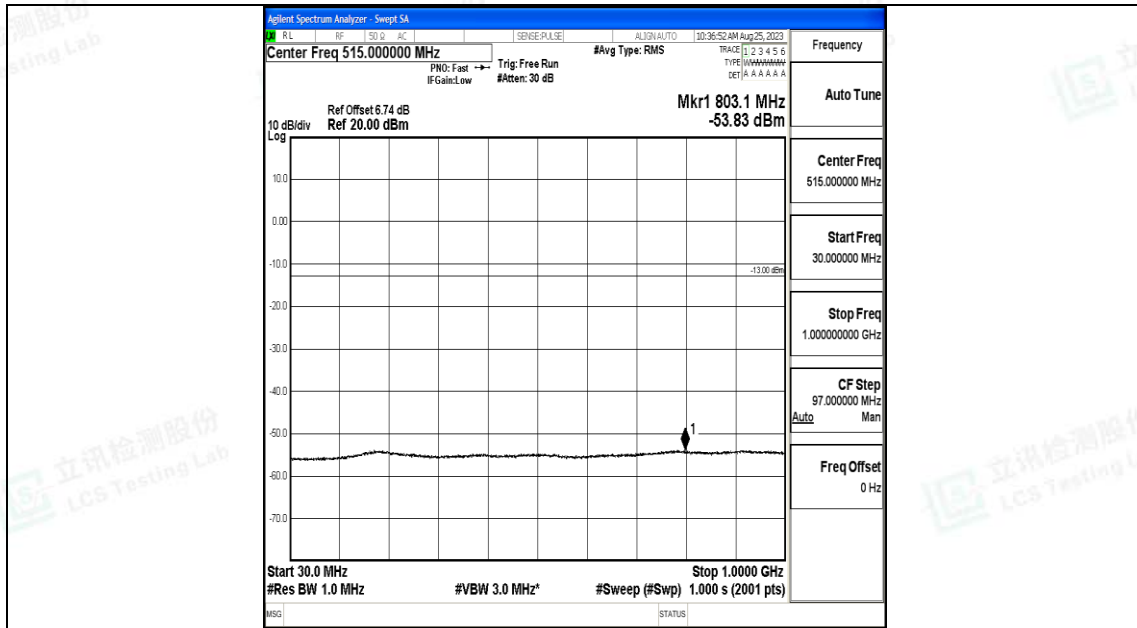

Band66_5MHz_QPSK_132322_1RB#0_0.15~30_0.15~30

Band66_5MHz_QPSK_132322_1RB#0_30~1000_30~1000