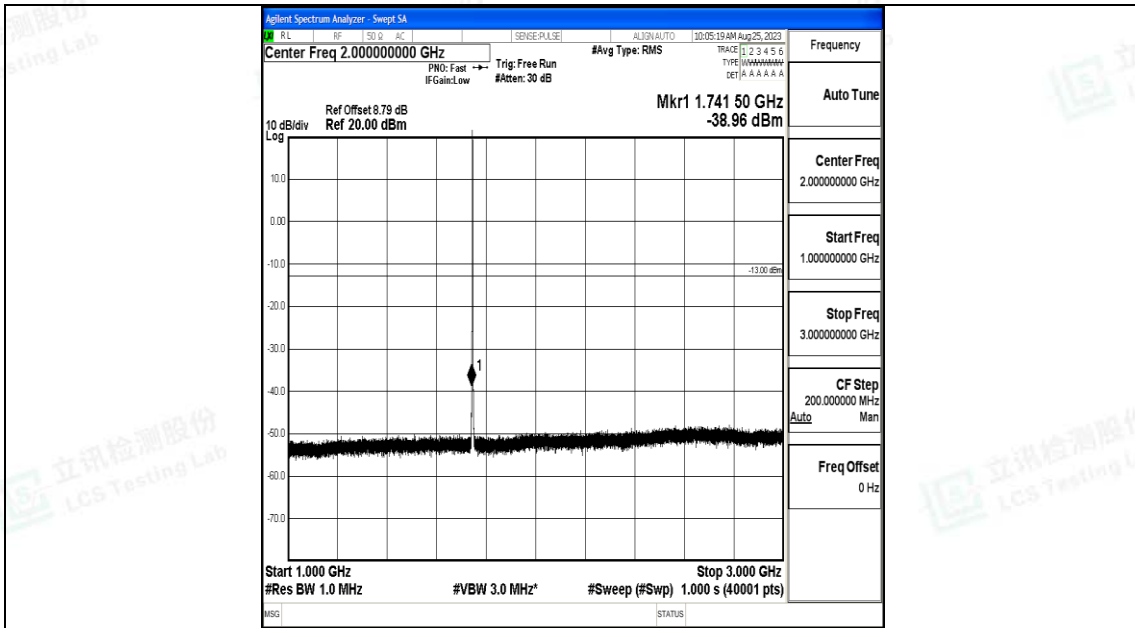

Band66_1.4MHz_16QAM_132322_1RB#0_30~1000_30~1000

Band66_1.4MHz_16QAM_132322_1RB#0_1000~3000_1000~3000