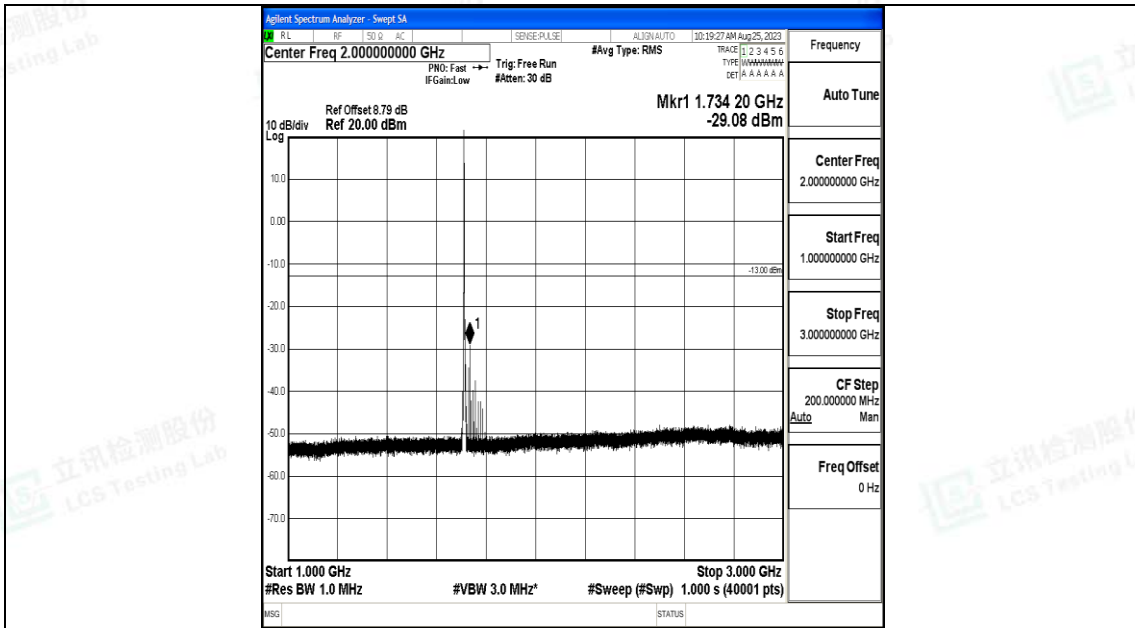

Band66_3MHz_QPSK_131987_1RB#0_3000~20000_3000~20000

Band66_3MHz_16QAM_131987_1RB#0_0.009~0.15_0.009~0.15

Band66_3MHz_16QAM_131987_1RB#0_0.15~30_0.15~30

Band66_3MHz_16QAM_131987_1RB#0_30~1000_30~1000

Band66_3MHz_16QAM_131987_1RB#0_1000~3000_1000~3000