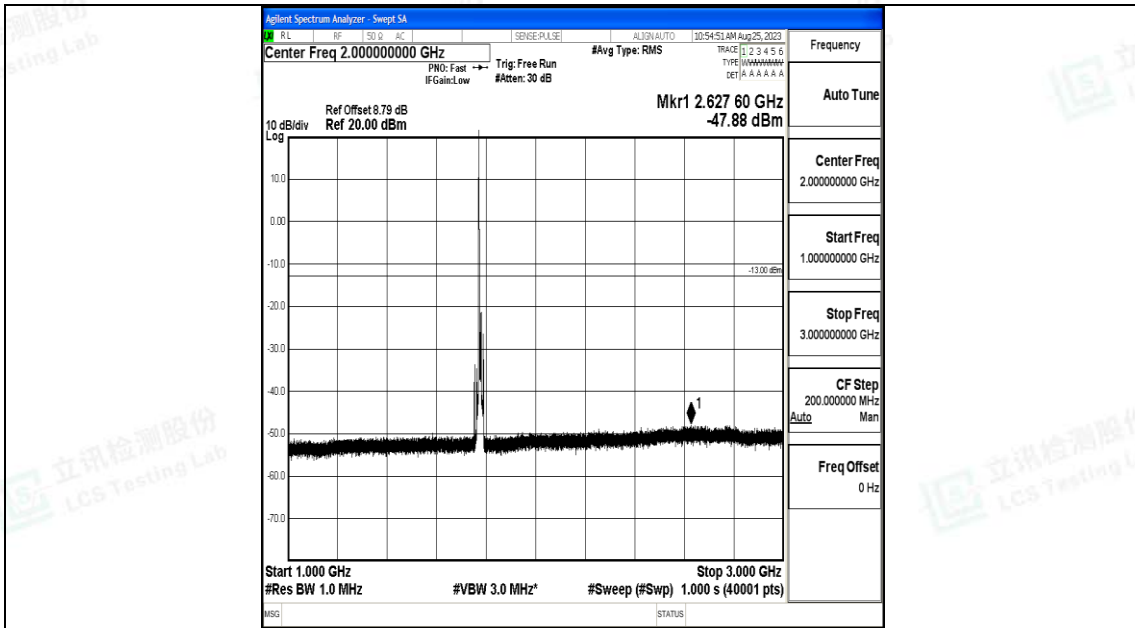

Band66_10MHz_16QAM_132622_1RB#0_30~1000_30~1000

Band66_10MHz_16QAM_132622_1RB#0_1000~3000_1000~3000