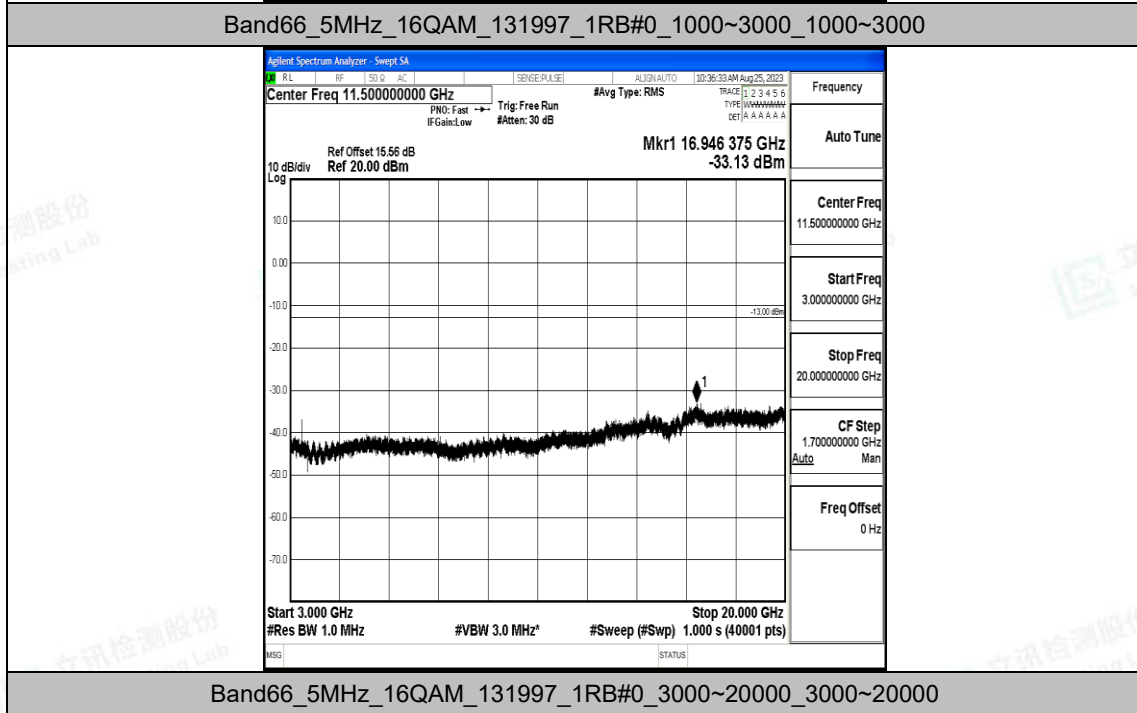

Band66_5MHz_QPSK_131997_1RB#0_3000~20000_3000~20000

Band66_5MHz_16QAM_131997_1RB#0_0.009~0.15_0.009~0.15

Band66_5MHz_16QAM_131997_1RB#0_0.15~30_0.15~30

Band66_5MHz_16QAM_131997_1RB#0_30~1000_30~1000

Band66_5MHz_QPSK_132322_1RB#0_0.009~0.15_0.009~0.15