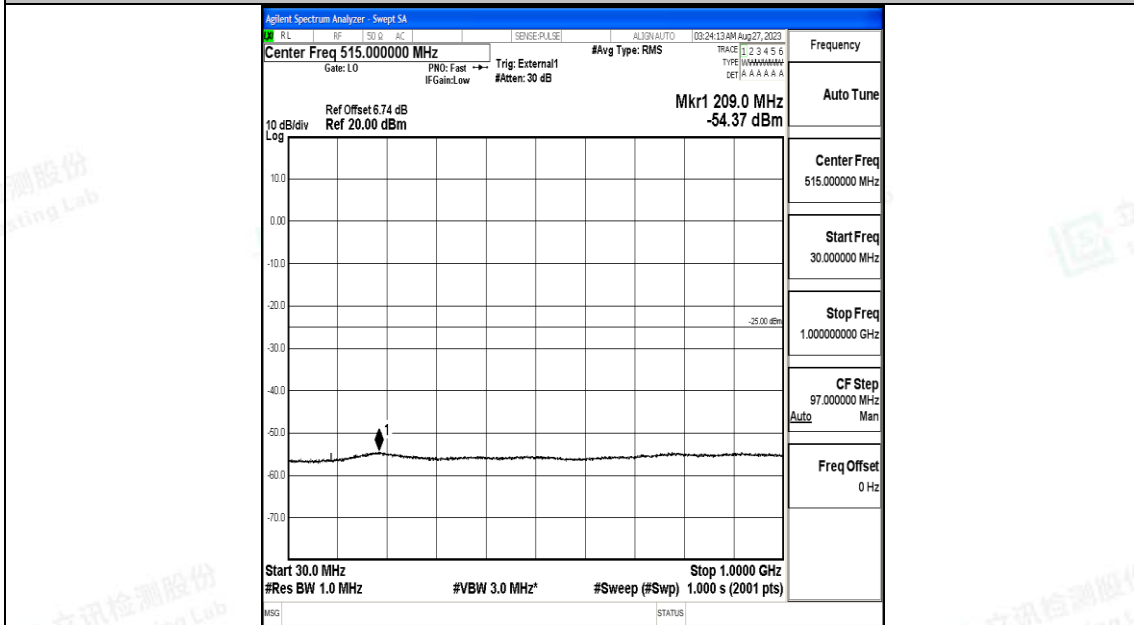

Band41_15MHz_16QAM_41515_1RB#0_0.15~30_0.15~30

Band41_15MHz_16QAM_41515_1RB#0_30~1000_30~1000