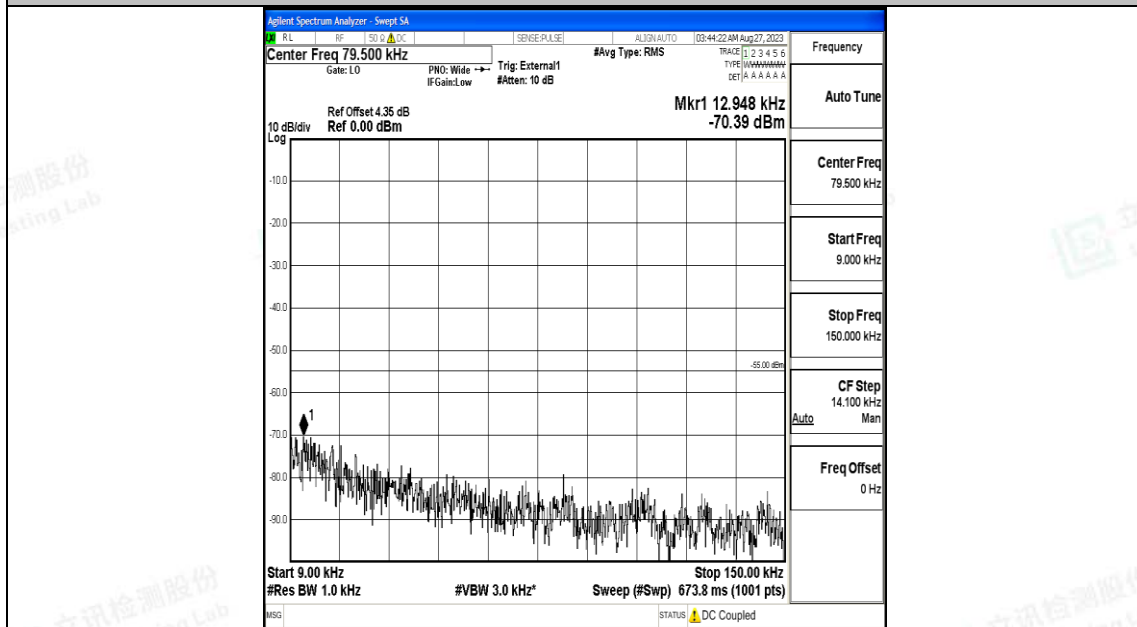

Band41_20MHz_QPSK_41490_1RB#0_0.15~30_0.15~30

Band41_20MHz_QPSK_41490_1RB#0_30~1000_30~1000

Band41_20MHz_QPSK_41490_1RB#0_1000~20000_1000~20000

Band41_20MHz_QPSK_41490_1RB#0_20000~27000_20000~27000

Band41_20MHz_16QAM_41490_1RB#0_0.009~0.15_0.009~0.15