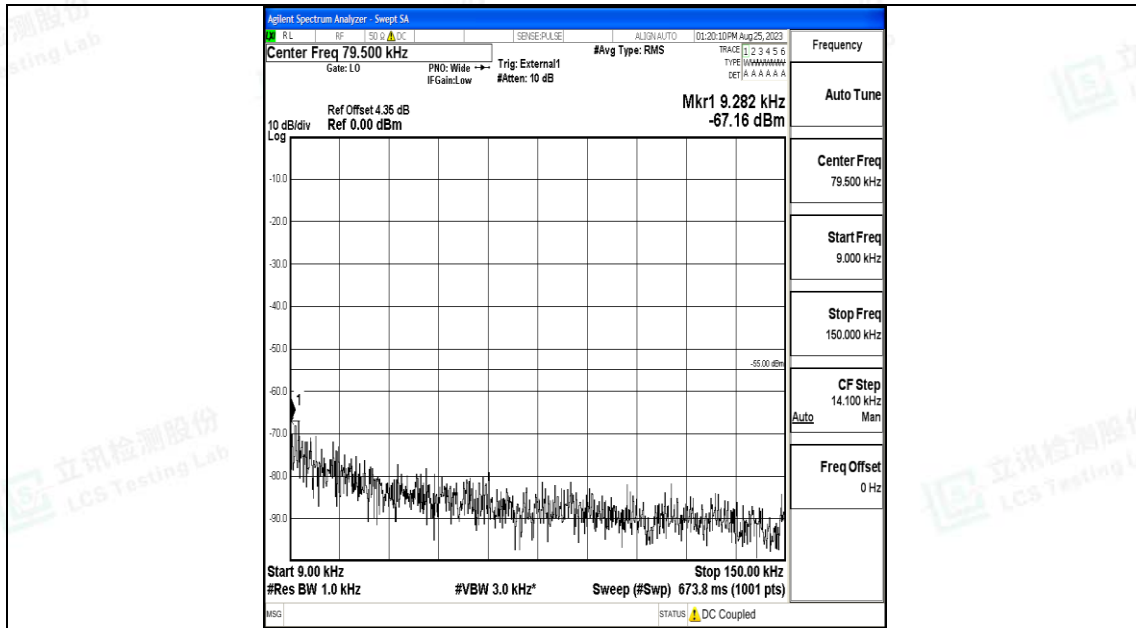

Band41_10MHz_16QAM_40620_1RB#0_0.15~30_0.15~30

Band41_10MHz_16QAM_40620_1RB#0_30~1000_30~1000

Band41_10MHz_16QAM_40620_1RB#0_1000~20000_1000~20000

Band41_10MHz_16QAM_40620_1RB#0_20000~27000_20000~27000

Band41_10MHz_QPSK_41540_1RB#0_0.009~0.15_0.009~0.15