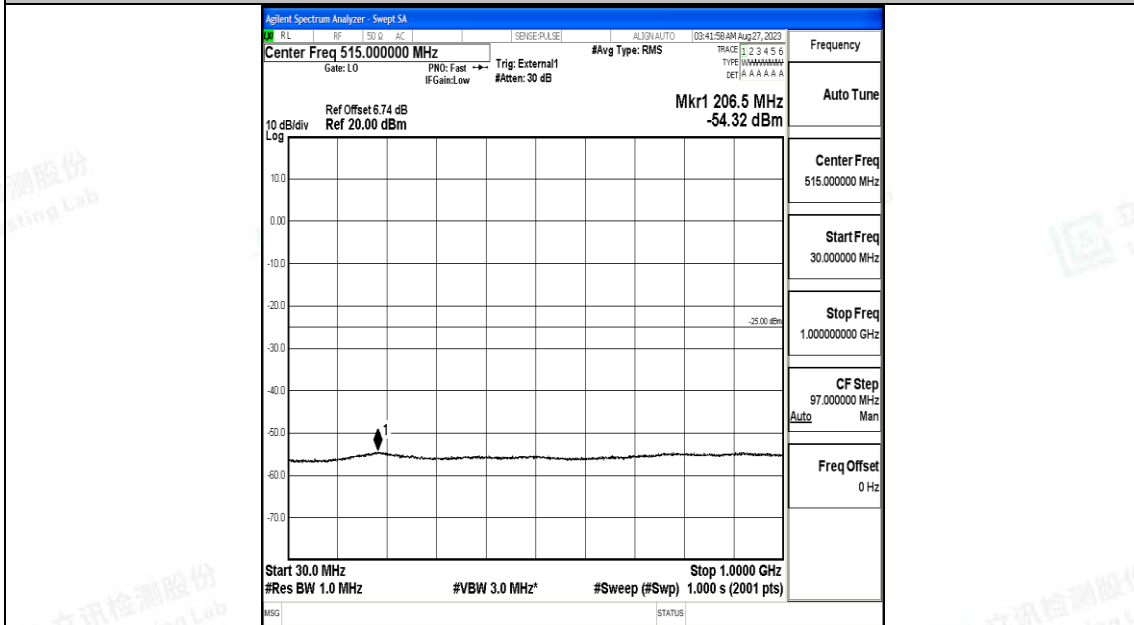

Band41_20MHz_16QAM_40620_1RB#0_0.15~30_0.15~30

Band41_20MHz_16QAM_40620_1RB#0_30~1000_30~1000