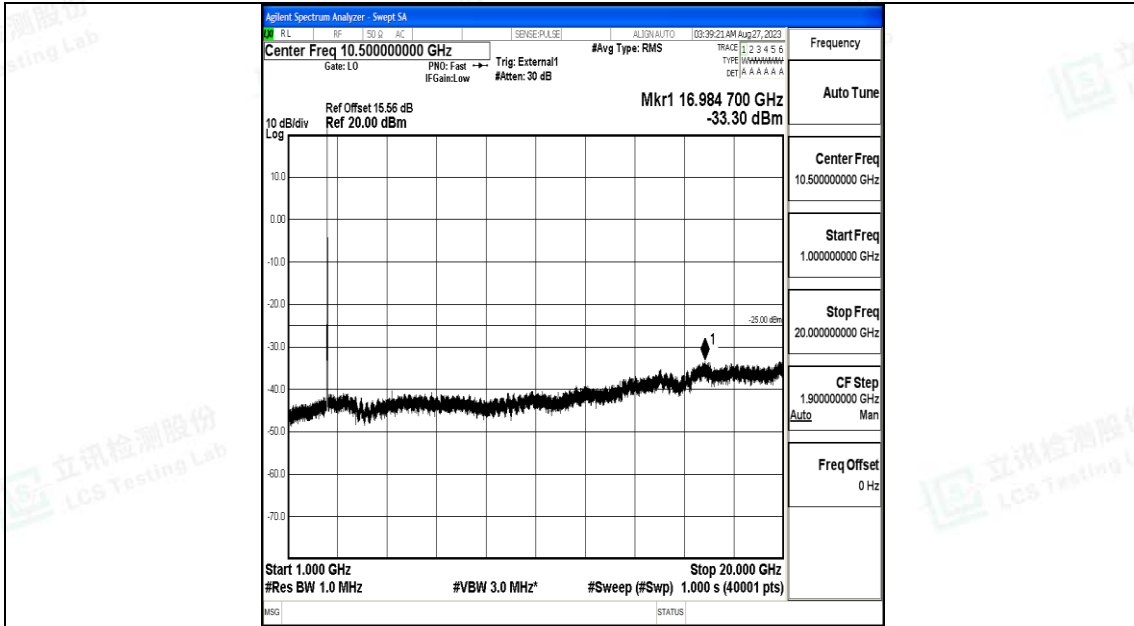

Band41_20MHz_16QAM_39750_1RB#0_30~1000_30~1000

Band41_20MHz_16QAM_39750_1RB#0_1000~20000_1000~20000