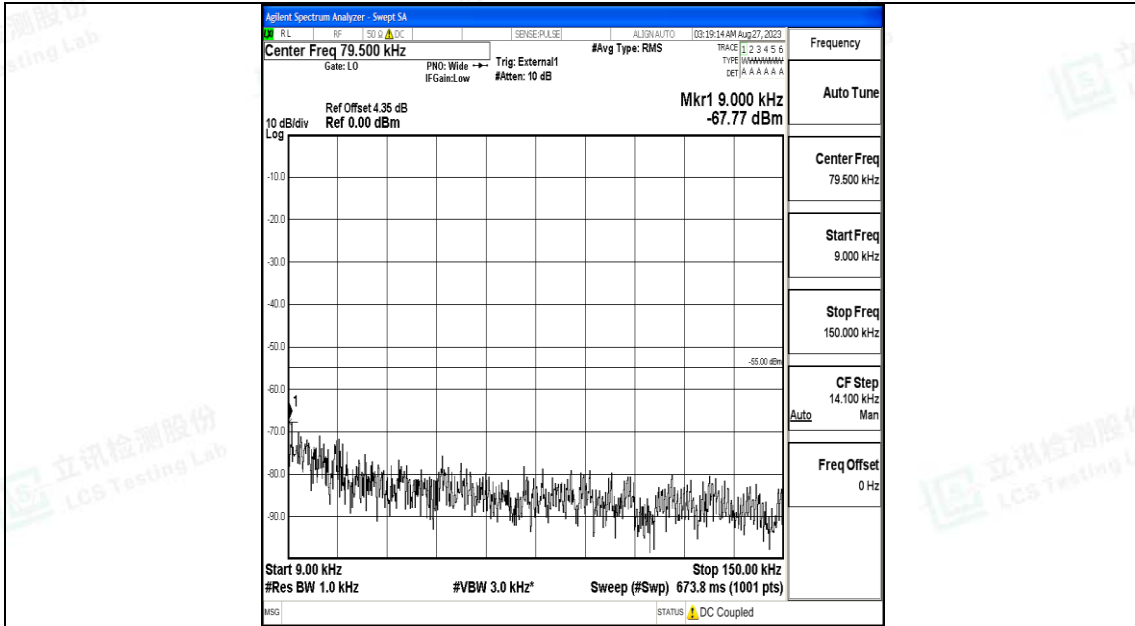

Band41_15MHz_16QAM_39725_1RB#0_0.15~30_0.15~30

Band41_15MHz_16QAM_39725_1RB#0_30~1000_30~1000

Band41_15MHz_16QAM_39725_1RB#0_1000~20000_1000~20000

Band41_15MHz_16QAM_39725_1RB#0_20000~27000_20000~27000

Band41_15MHz_QPSK_40620_1RB#0_0.009~0.15_0.009~0.15