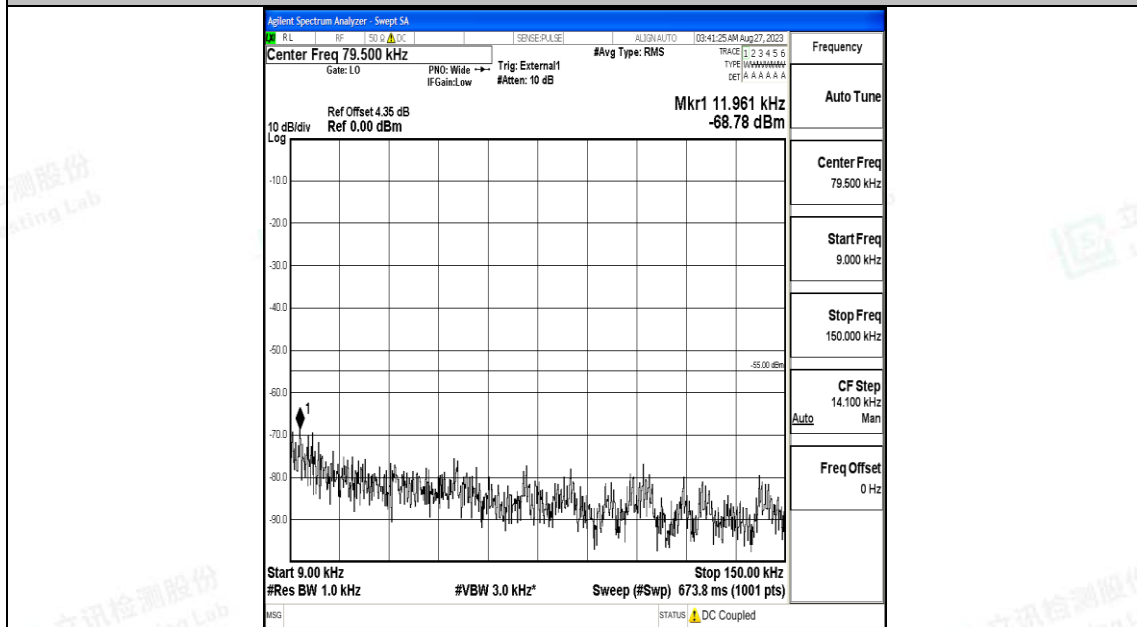

Band41_20MHz_QPSK_40620_1RB#0_0.15~30_0.15~30

Band41_20MHz_QPSK_40620_1RB#0_30~1000_30~1000

Band41_20MHz_QPSK_40620_1RB#0_1000~20000_1000~20000

Band41_20MHz_QPSK_40620_1RB#0_2000~27000_2000~27000

Band41_20MHz_16QAM_40620_1RB#0_0.009~0.15_0.009~0.15