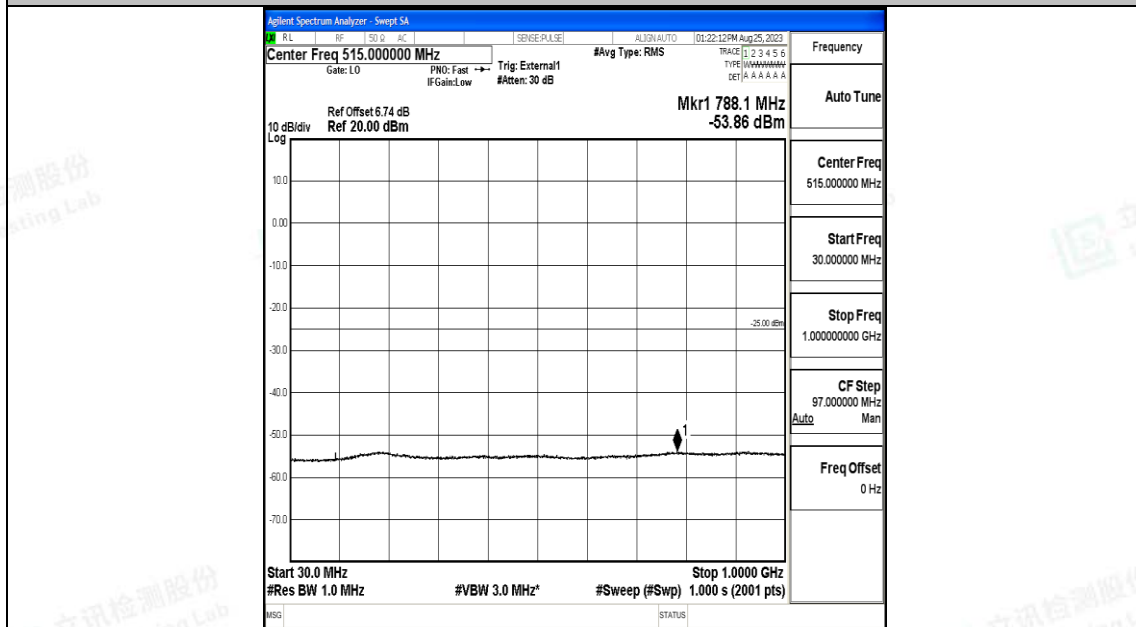

Band41_10MHz_16QAM_41540_1RB#0_0.15~30_0.15~30

Band41_10MHz_16QAM_41540_1RB#0_30~1000_30~1000