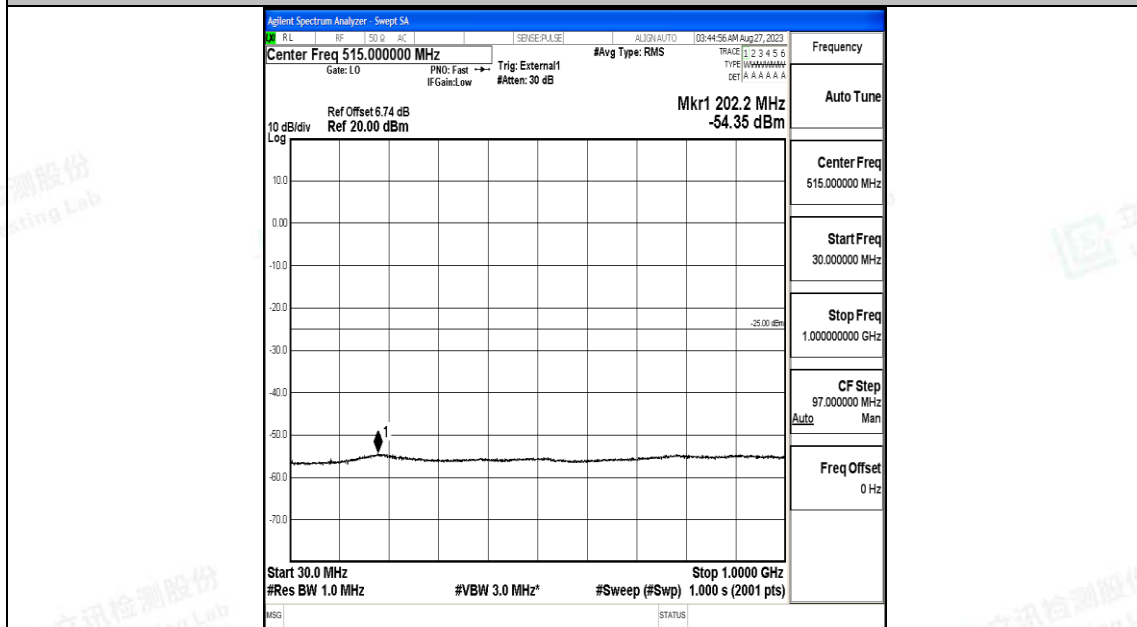

Band41_20MHz_16QAM_41490_1RB#0_0.15~30_0.15~30

Band41_20MHz_16QAM_41490_1RB#0_30~1000_30~1000