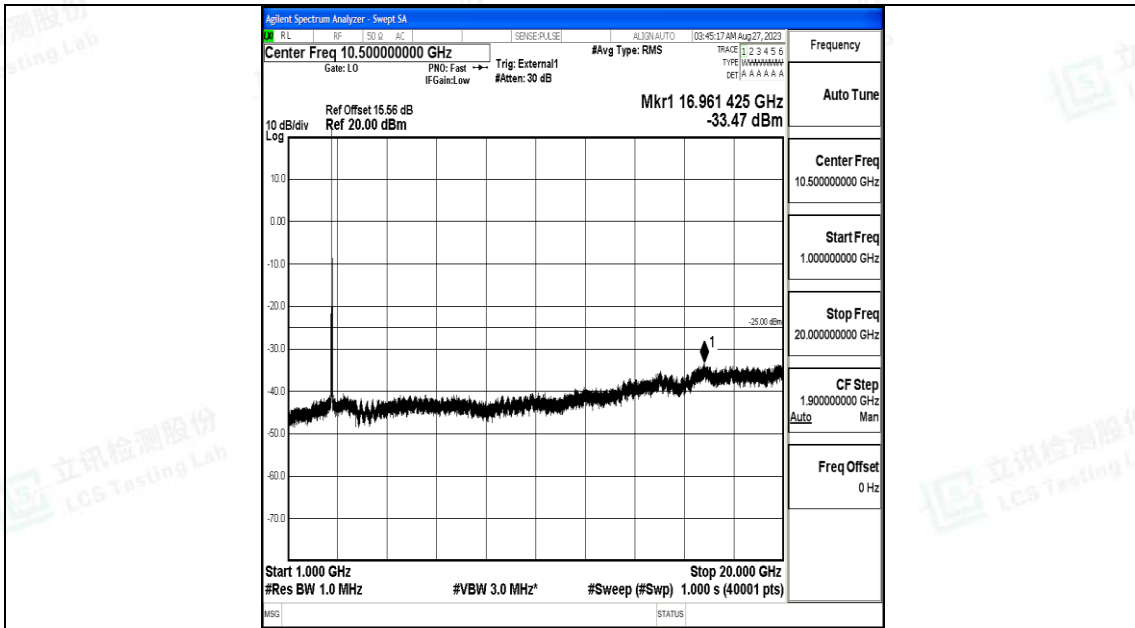

Band41_20MHz_16QAM_41490_1RB#0_30~1000_30~1000

Band41_20MHz_16QAM_41490_1RB#0_1000~20000_1000~20000