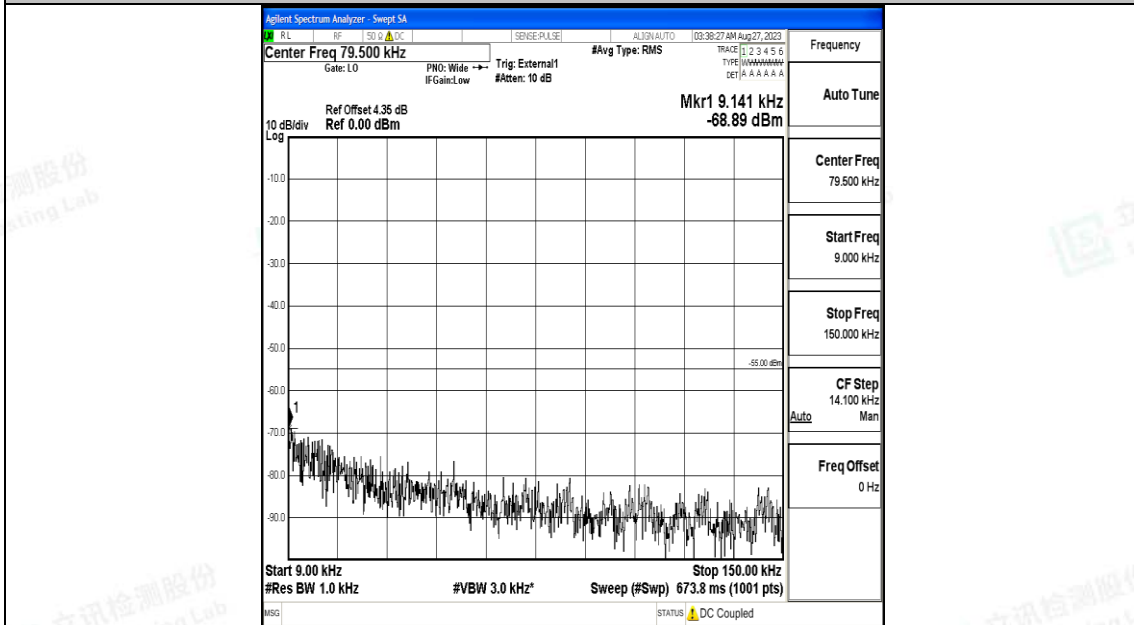

Band41_20MHz_QPSK_39750_1RB#0_0.15~30_0.15~30

Band41_20MHz_QPSK_39750_1RB#0_30~1000_30~1000

Band41_20MHz_QPSK_39750_1RB#0_1000~20000_1000~20000

Band41_20MHz_QPSK_39750_1RB#0_20000~27000_20000~27000

Band41_20MHz_16QAM_39750_1RB#0_0.009~0.15_0.009~0.15