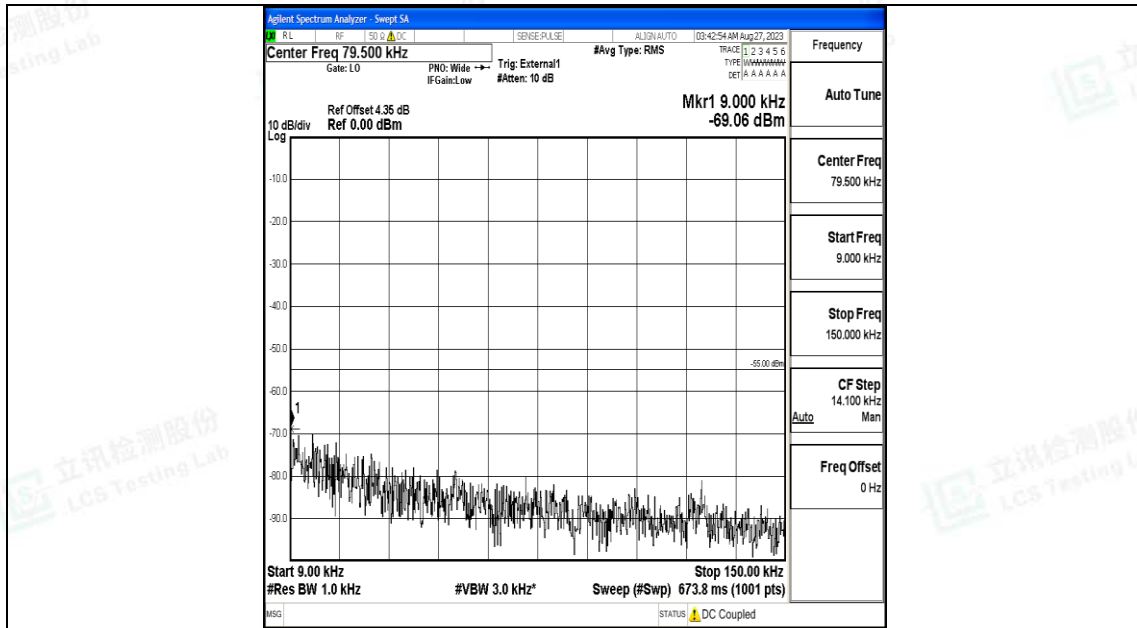

Band41_20MHz_16QAM_40620_1RB#0_0.15~30_0.15~30

Band41_20MHz_16QAM_40620_1RB#0_30~1000_30~1000

Band41_20MHz_16QAM_40620_1RB#0_1000~20000_1000~20000

Band41_20MHz_16QAM_40620_1RB#0_20000~27000_20000~27000

Band41_20MHz_QPSK_41490_1RB#0_0.009~0.15_0.009~0.15