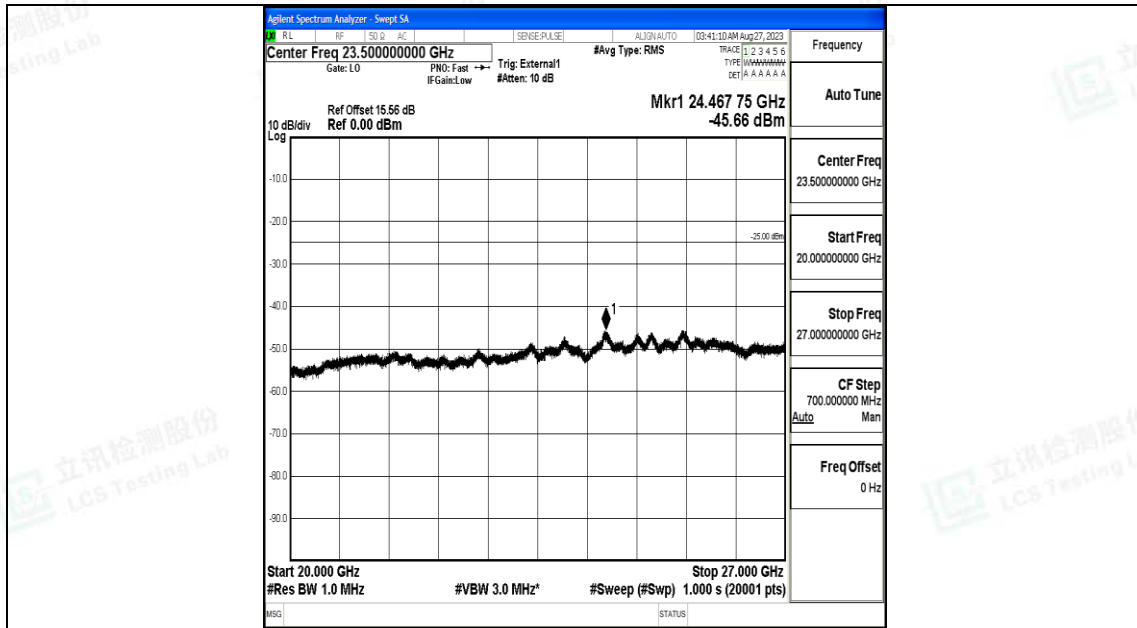

Band41_20MHz_QPSK_40620_1RB#0_0.15~30_0.15~30

Band41_20MHz_QPSK_40620_1RB#0_30~1000_30~1000

Band41_20MHz_QPSK_40620_1RB#0_1000~20000_1000~20000

Band41_20MHz_QPSK_40620_1RB#0_2000~27000_2000~27000

Band41_20MHz_16QAM_40620_1RB#0_0.009~0.15_0.009~0.15