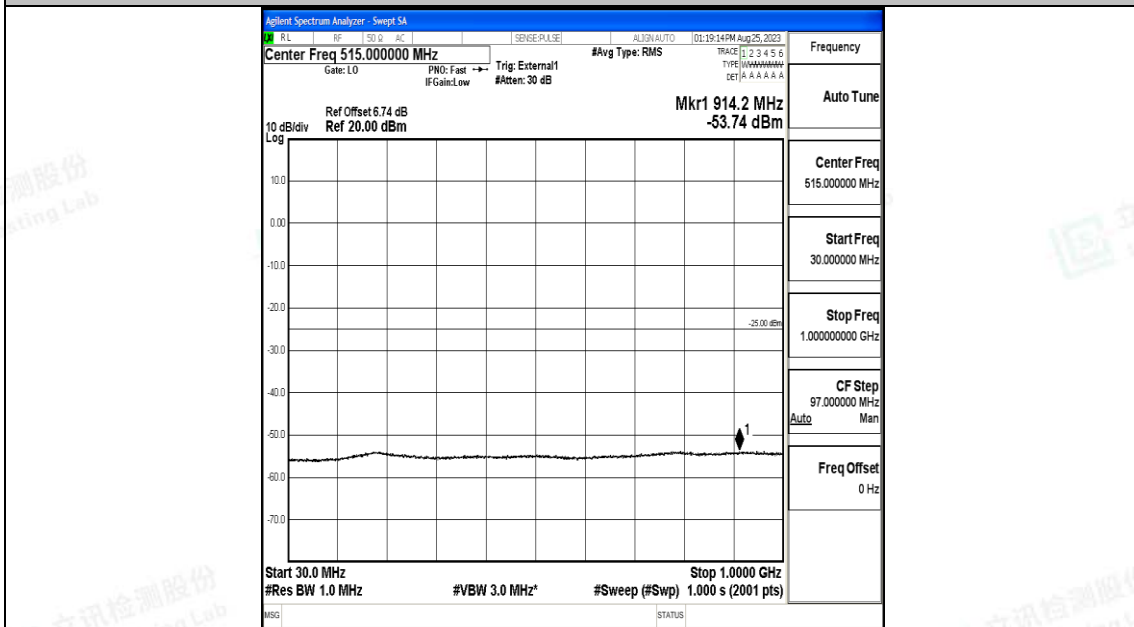

Band41_10MHz_16QAM_40620_1RB#0_0.15~30_0.15~30

Band41_10MHz_16QAM_40620_1RB#0_30~1000_30~1000