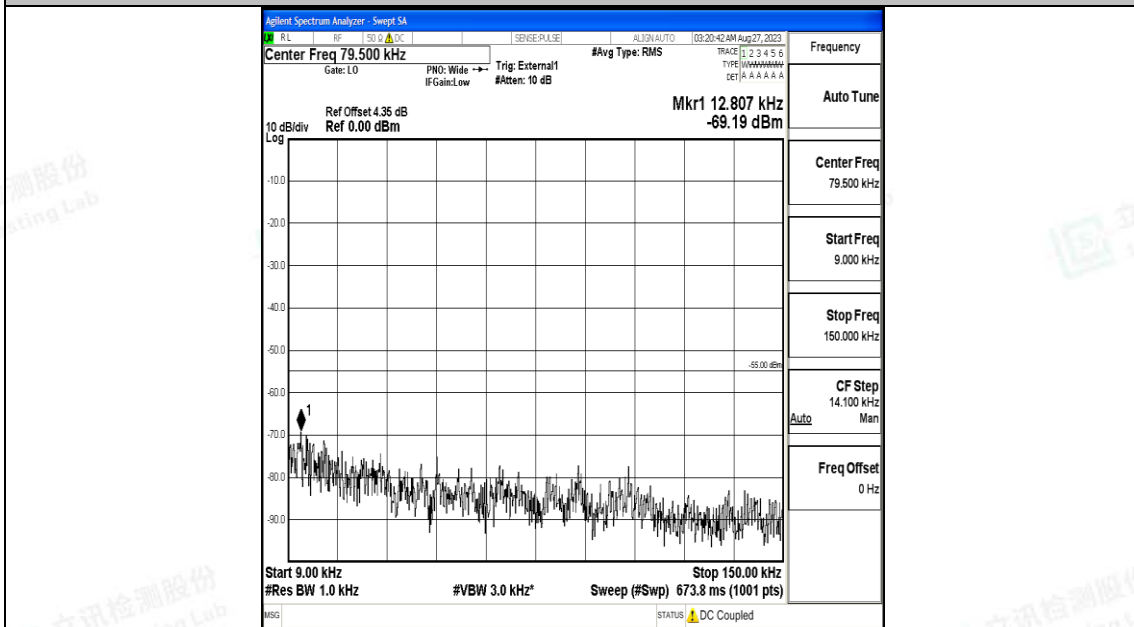

Band41_15MHz_QPSK_40620_1RB#0_0.15~30_0.15~30

Band41_15MHz_QPSK_40620_1RB#0_30~1000_30~1000

Band41_15MHz_QPSK_40620_1RB#0_1000~20000_1000~20000

Band41_15MHz_QPSK_40620_1RB#0_20000~27000_20000~27000

Band41_15MHz_16QAM_40620_1RB#0_0.009~0.15_0.009~0.15