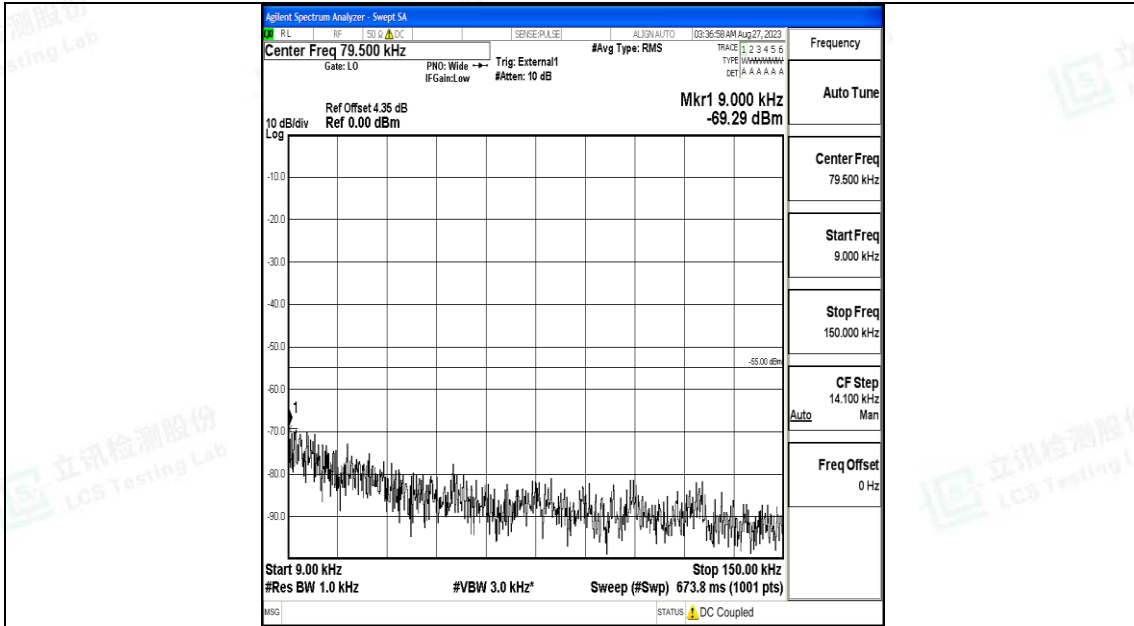

Band41_15MHz_16QAM_41515_1RB#0_0.15~30_0.15~30

Band41_15MHz_16QAM_41515_1RB#0_30~1000_30~1000

Band41_15MHz_16QAM_41515_1RB#0_1000~20000_1000~20000

Band41_15MHz_16QAM_41515_1RB#0_20000~27000_20000~27000

Band41_20MHz_QPSK_39750_1RB#0_0.009~0.15_0.009~0.15