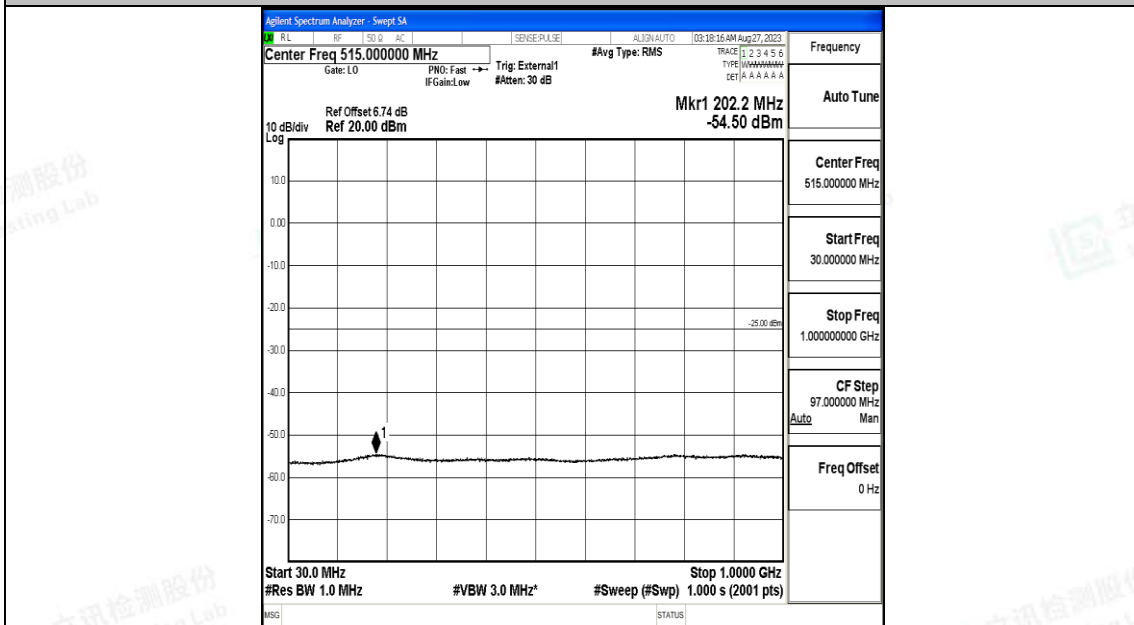

Band41_15MHz_16QAM_39725_1RB#0_0.15~30_0.15~30

Band41_15MHz_16QAM_39725_1RB#0_30~1000_30~1000