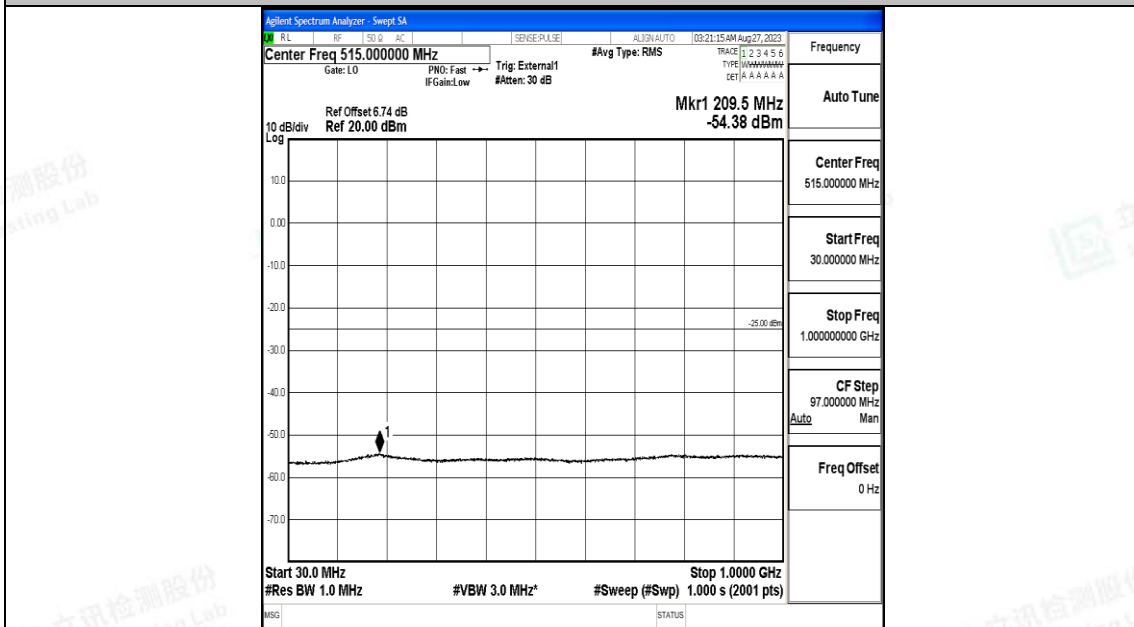

Band41_15MHz_16QAM_40620_1RB#0_0.15~30_0.15~30

Band41_15MHz_16QAM_40620_1RB#0_30~1000_30~1000