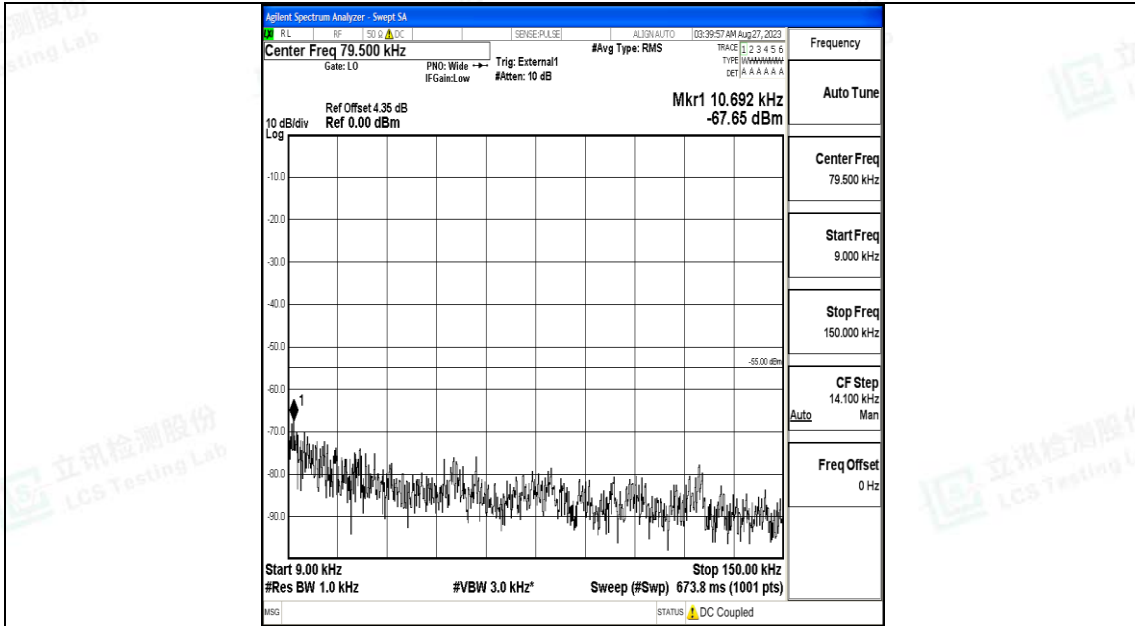

Band41_20MHz_16QAM_39750_1RB#0_0.15~30_0.15~30

Band41_20MHz_16QAM_39750_1RB#0_30~1000_30~1000

Band41_20MHz_16QAM_39750_1RB#0_1000~20000_1000~20000

Band41_20MHz_16QAM_39750_1RB#0_20000~27000_20000~27000

Band41_20MHz_QPSK_40620_1RB#0_0.009~0.15_0.009~0.15