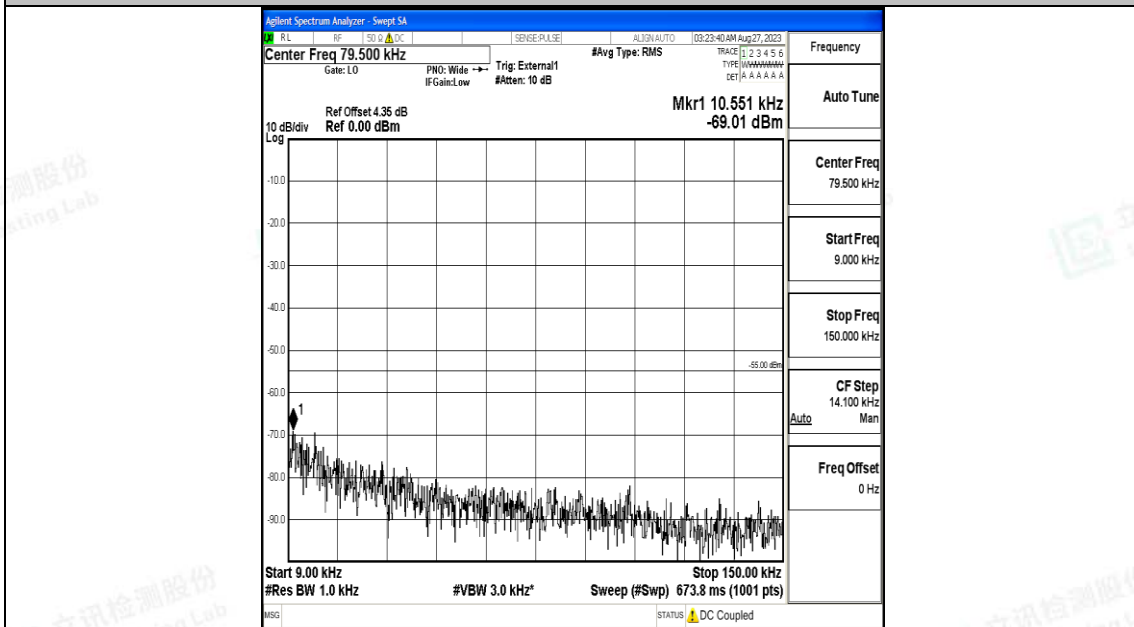

Band41_15MHz_QPSK_41515_1RB#0_0.15~30_0.15~30

Band41_15MHz_QPSK_41515_1RB#0_30~1000_30~1000

Band41_15MHz_QPSK_41515_1RB#0_1000~20000_1000~20000

Band41_15MHz_QPSK_41515_1RB#0_20000~27000_20000~27000

Band41_15MHz_16QAM_41515_1RB#0_0.009~0.15_0.009~0.15