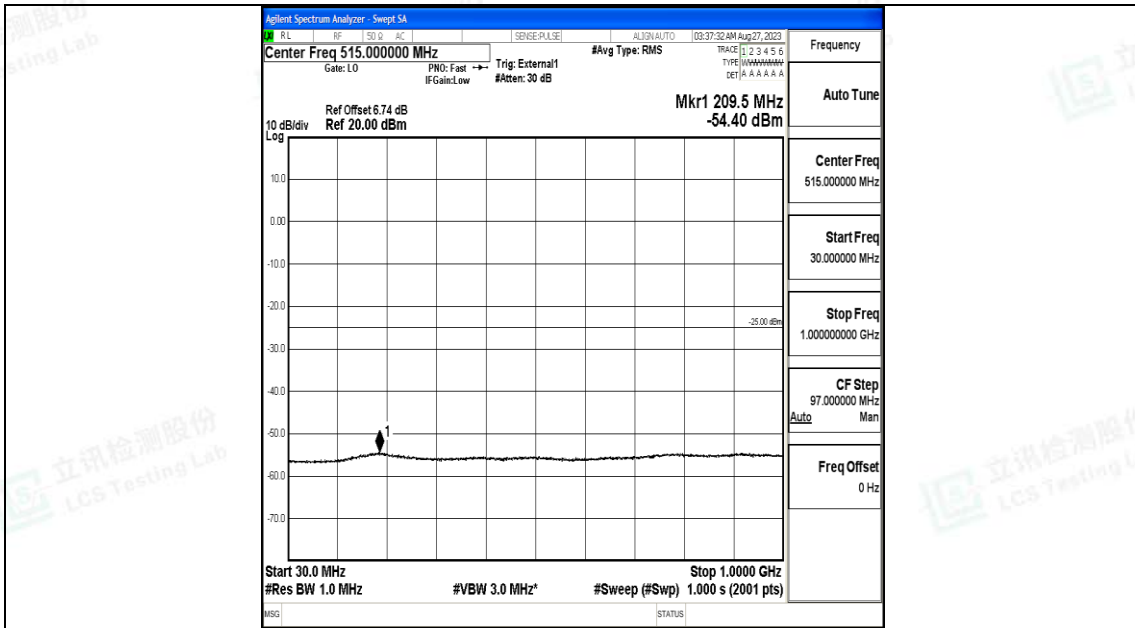

Band41_20MHz_QPSK_39750_1RB#0_0.15~30_0.15~30

Band41_20MHz_QPSK_39750_1RB#0_30~1000_30~1000