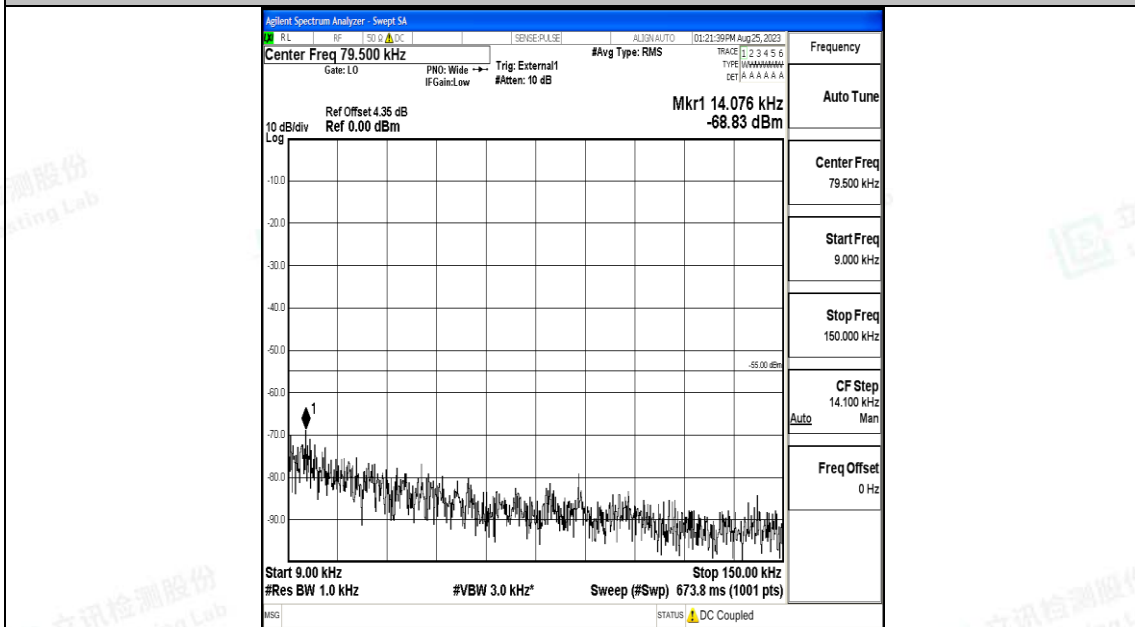

Band41_10MHz_QPSK_41540_1RB#0_0.15~30_0.15~30

Band41_10MHz_QPSK_41540_1RB#0_30~1000_30~1000

Band41_10MHz_QPSK_41540_1RB#0_1000~20000_1000~20000

Band41_10MHz_QPSK_41540_1RB#0_20000~27000_20000~27000

Band41_10MHz_16QAM_41540_1RB#0_0.009~0.15_0.009~0.15