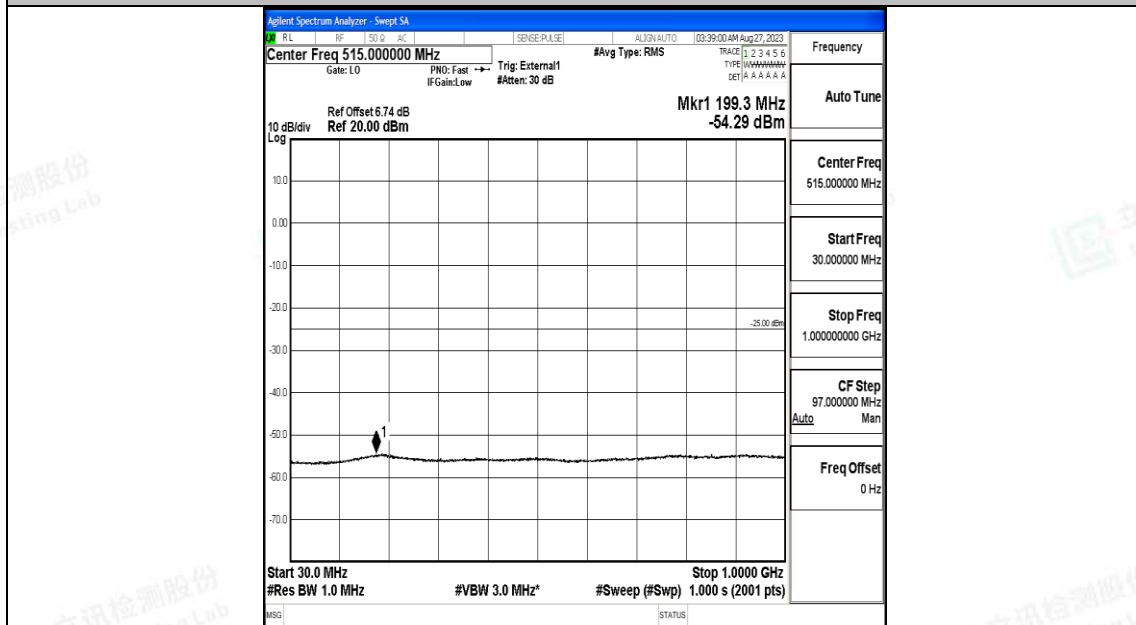

Band41_20MHz_16QAM_39750_1RB#0_0.15~30_0.15~30

Band41_20MHz_16QAM_39750_1RB#0_30~1000_30~1000