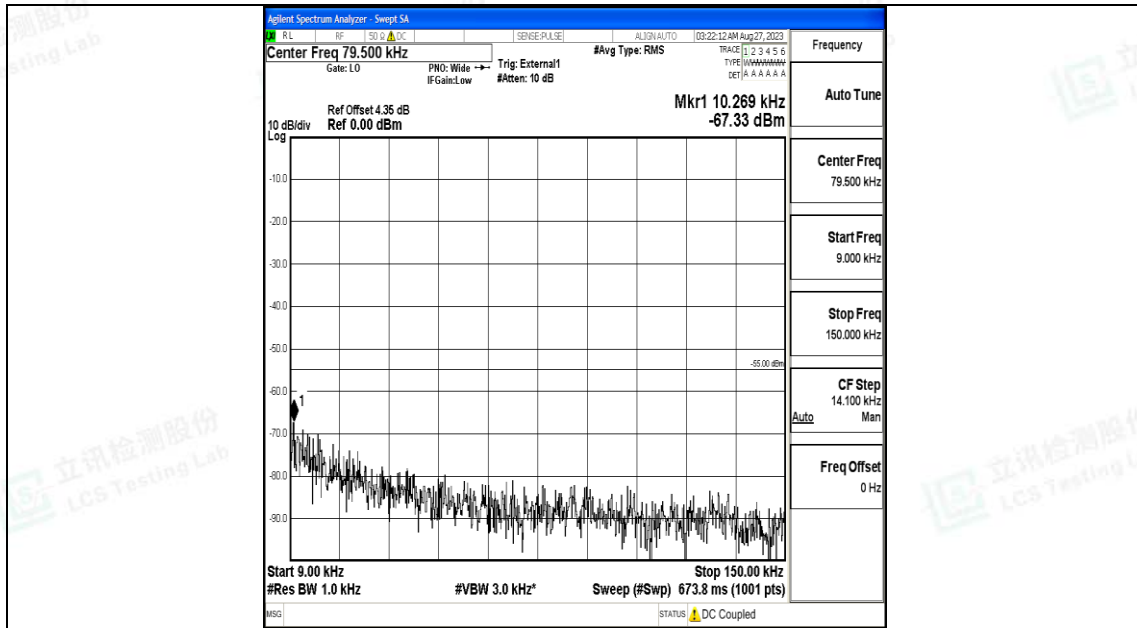

Band41_15MHz_16QAM_40620_1RB#0_0.15~30_0.15~30

Band41_15MHz_16QAM_40620_1RB#0_30~1000_30~1000

Band41_15MHz_16QAM_40620_1RB#0_1000~20000_1000~20000

Band41_15MHz_16QAM_40620_1RB#0_20000~27000_20000~27000

Band41_15MHz_QPSK_41515_1RB#0_0.009~0.15_0.009~0.15