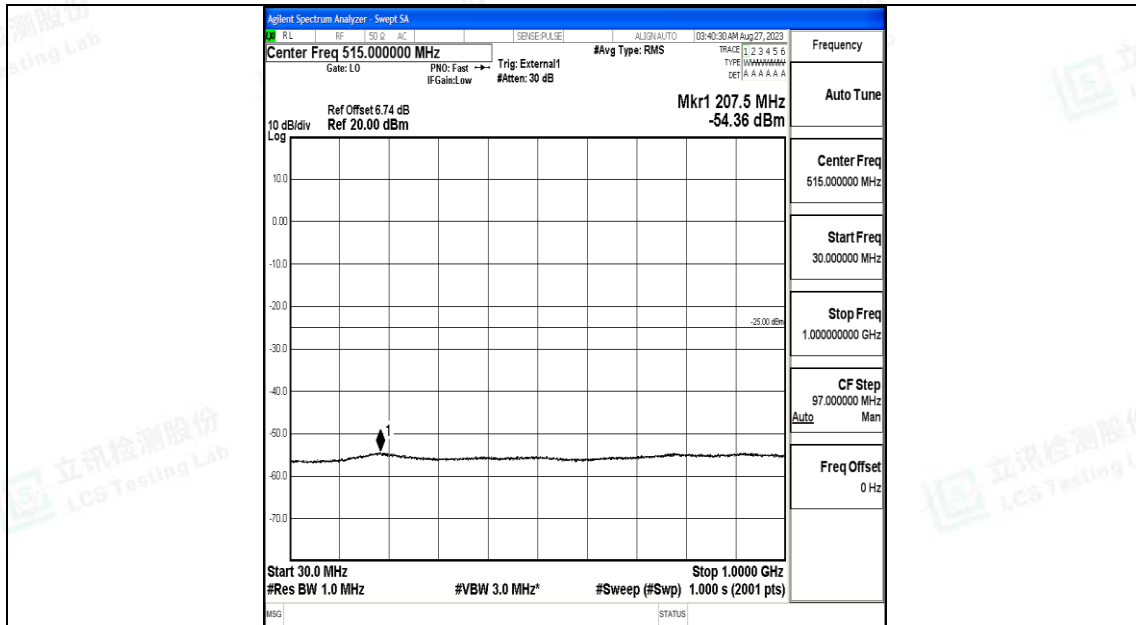

Band41_20MHz_QPSK_40620_1RB#0_0.15~30_0.15~30

Band41_20MHz_QPSK_40620_1RB#0_30~1000_30~1000