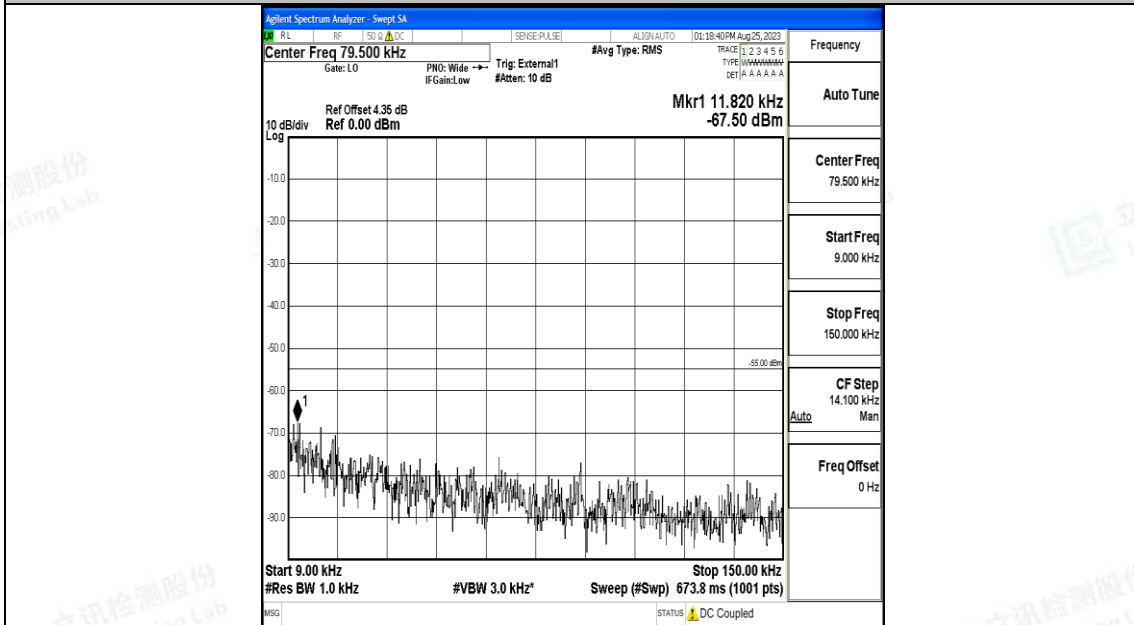

Band41_10MHz_QPSK_40620_1RB#0_30~1000_30~1000

Band41_10MHz_QPSK_40620_1RB#0_1000~20000_1000~20000

Band41_10MHz_QPSK_40620_1RB#0_20000~27000_20000~27000

Band41_10MHz_16QAM_40620_1RB#0_0.009~0.15_0.009~0.15