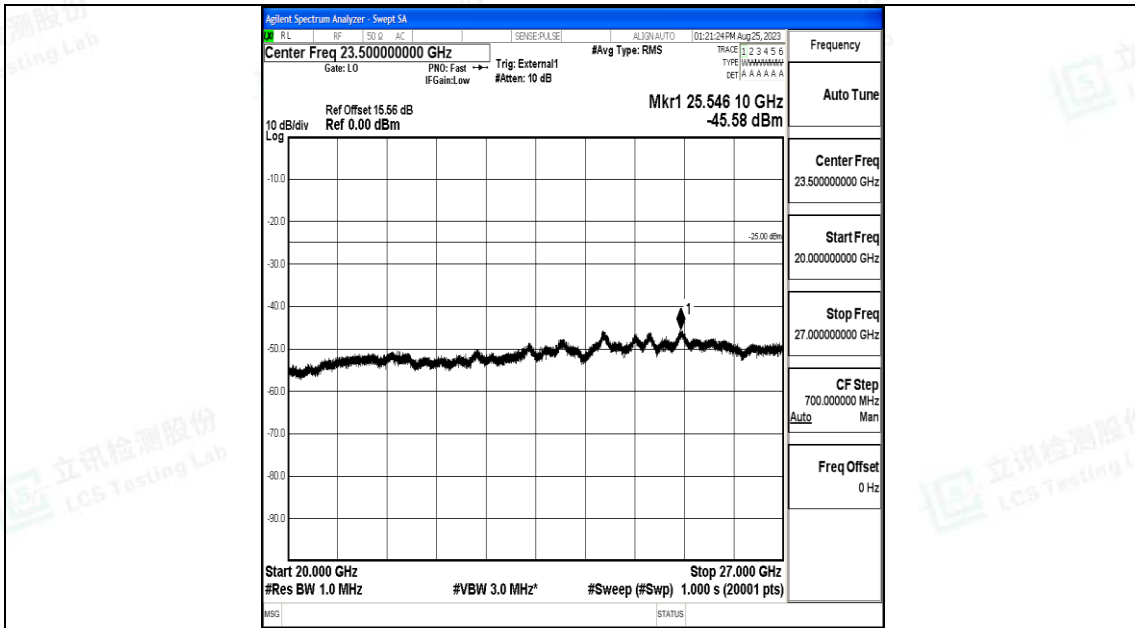

Band41_10MHz_QPSK_41540_1RB#0_0.15~30_0.15~30

Band41_10MHz_QPSK_41540_1RB#0_30~1000_30~1000

Band41_10MHz_QPSK_41540_1RB#0_1000~20000_1000~20000

Band41_10MHz_QPSK_41540_1RB#0_20000~27000_20000~27000

Band41_10MHz_16QAM_41540_1RB#0_0.009~0.15_0.009~0.15