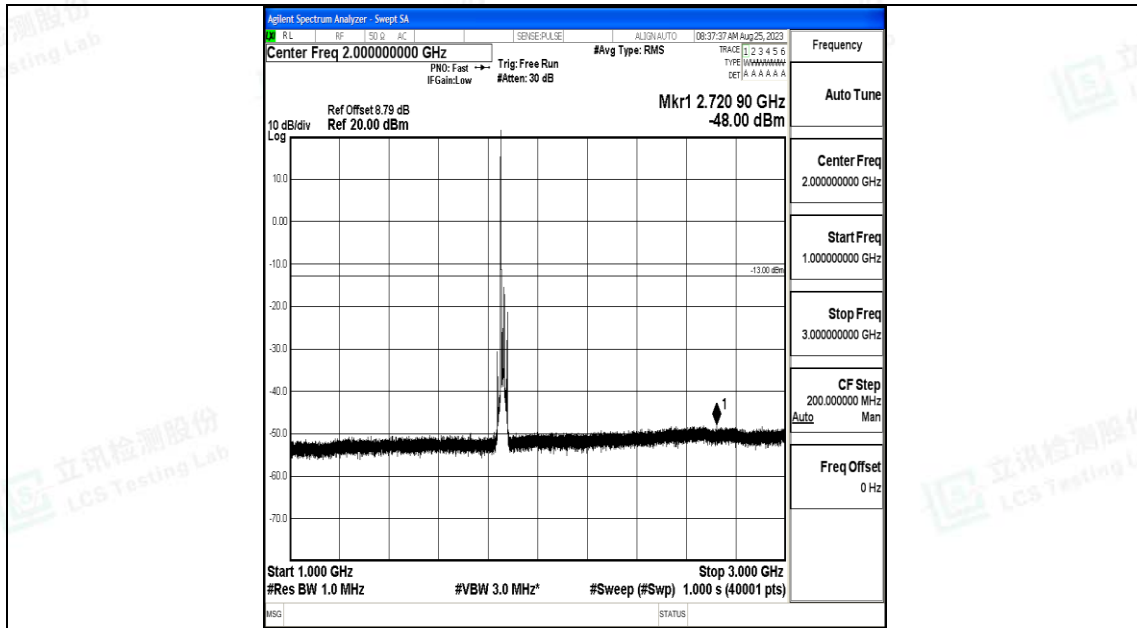

Band25\_15MHz\_QPSK\_26115\_1RB#0\_3000~20000\_3000~20000

Band25\_15MHz\_16QAM\_26115\_1RB#0\_0.009~0.15\_0.009~0.15

Band25\_15MHz\_16QAM\_26115\_1RB#0\_0.15~30\_0.15~30

Band25\_15MHz\_16QAM\_26115\_1RB#0\_30~1000\_30~1000