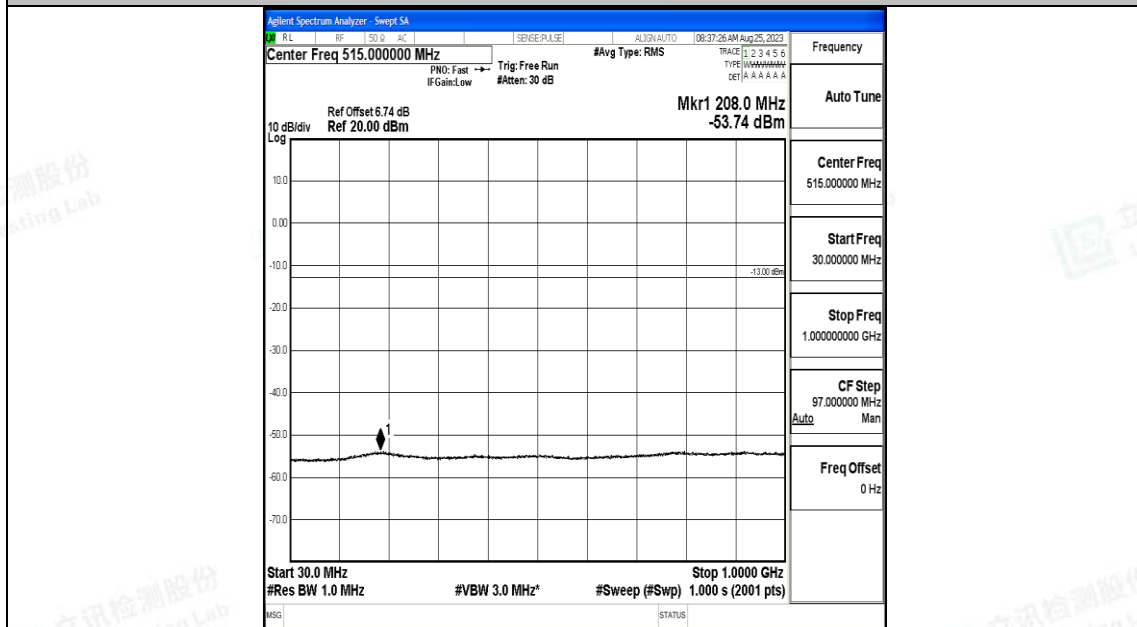

Band25\_15MHz\_QPSK\_26115\_1RB#0\_3000~20000\_3000~20000

Band25\_15MHz\_16QAM\_26115\_1RB#0\_0.009~0.15\_0.009~0.15

Band25\_15MHz\_16QAM\_26115\_1RB#0\_0.15~30\_0.15~30

Band25\_15MHz\_16QAM\_26115\_1RB#0\_30~1000\_30~1000