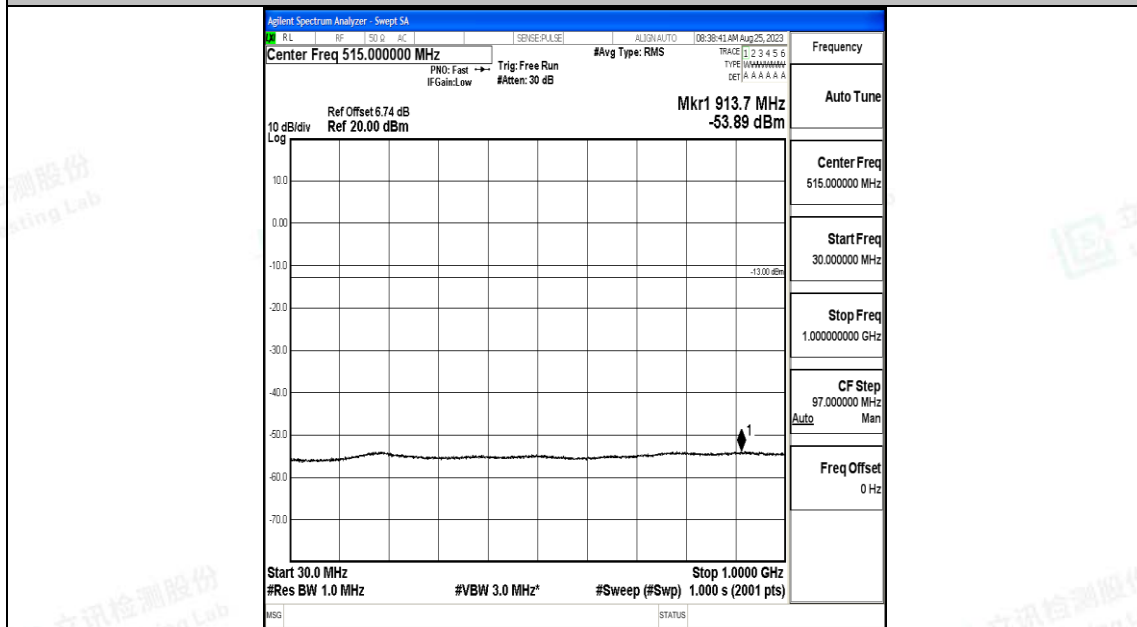

Band25_15MHz_16QAM_26365_1RB#0_0.15~30_0.15~30

Band25_15MHz_16QAM_26365_1RB#0_30~1000_30~1000