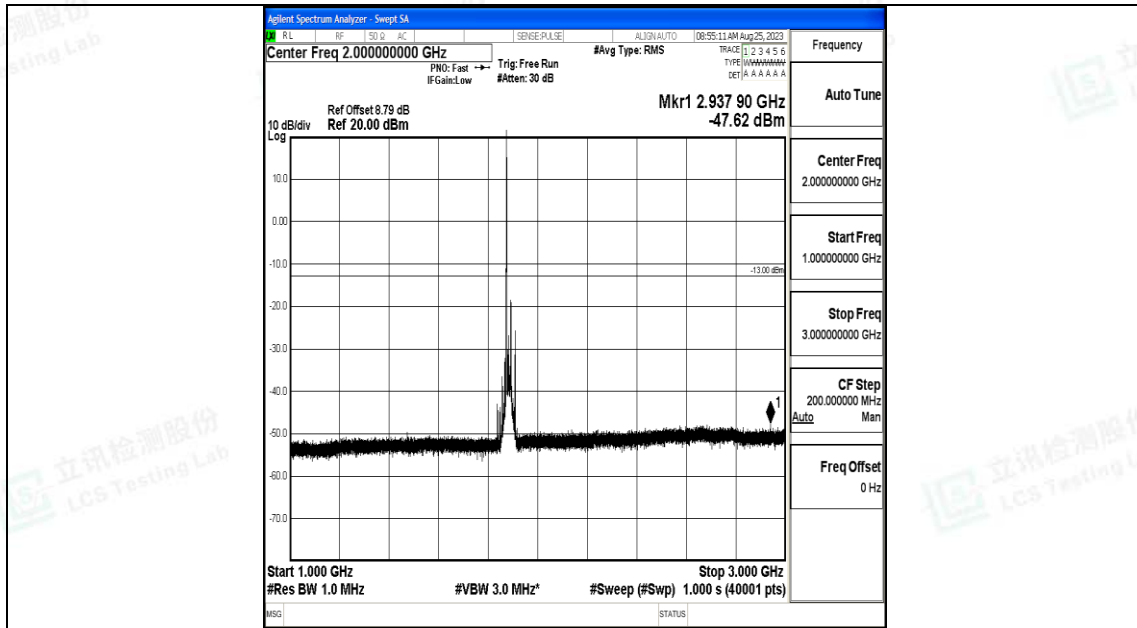

Band25\_20MHz\_QPSK\_26365\_1RB#0\_3000~20000\_3000~20000

Band25\_20MHz\_16QAM\_26365\_1RB#0\_0.009~0.15\_0.009~0.15

Band25\_20MHz\_16QAM\_26365\_1RB#0\_0.15~30\_0.15~30

Band25\_20MHz\_16QAM\_26365\_1RB#0\_30~1000\_30~1000