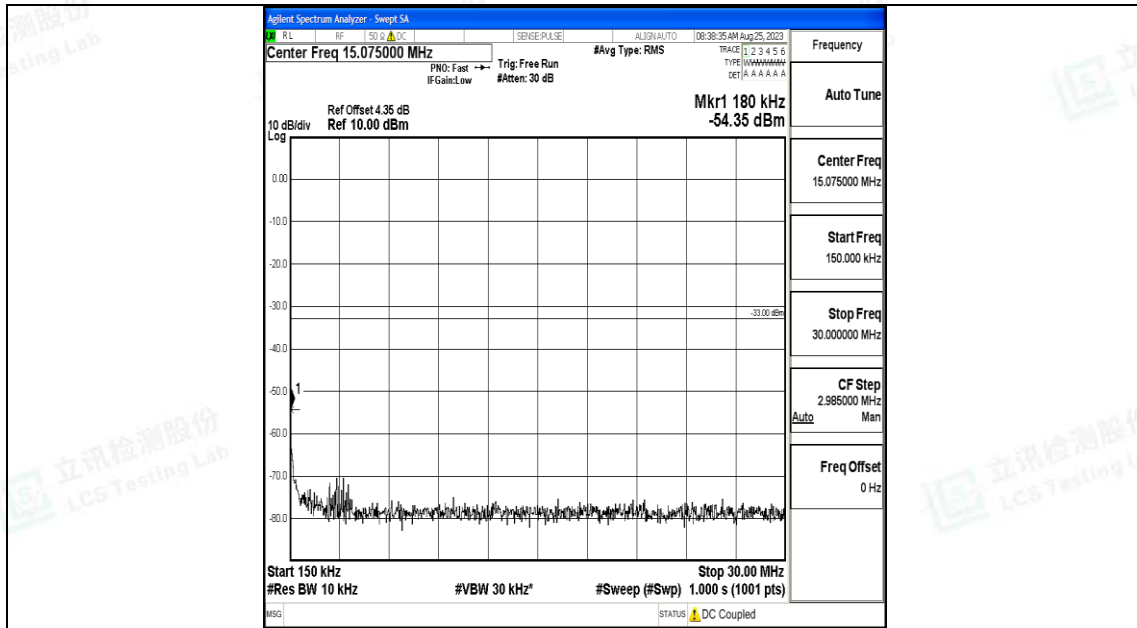

Band25\_15MHz\_QPSK\_26365\_1RB#0\_30~1000\_30~1000

Band25\_15MHz\_QPSK\_26365\_1RB#0\_1000~3000\_1000~3000

Band25\_15MHz\_QPSK\_26365\_1RB#0\_3000~20000\_3000~20000

Band25\_15MHz\_16QAM\_26365\_1RB#0\_0.009~0.15\_0.009~0.15