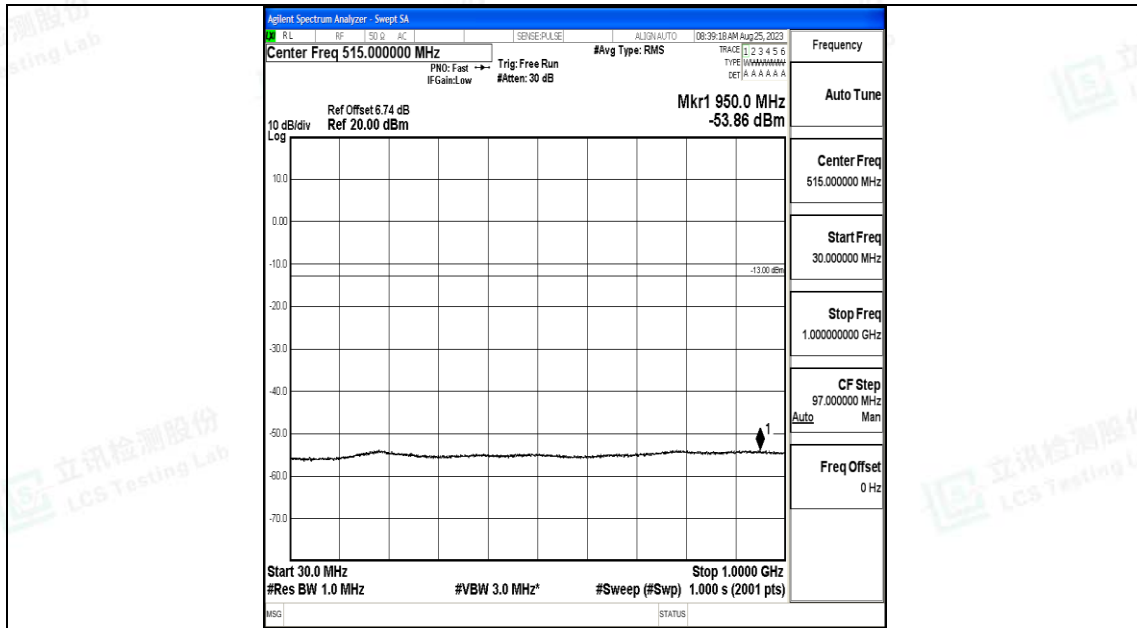

Band25_15MHz_QPSK_26615_1RB#0_0.15~30_0.15~30

Band25_15MHz_QPSK_26615_1RB#0_30~1000_30~1000