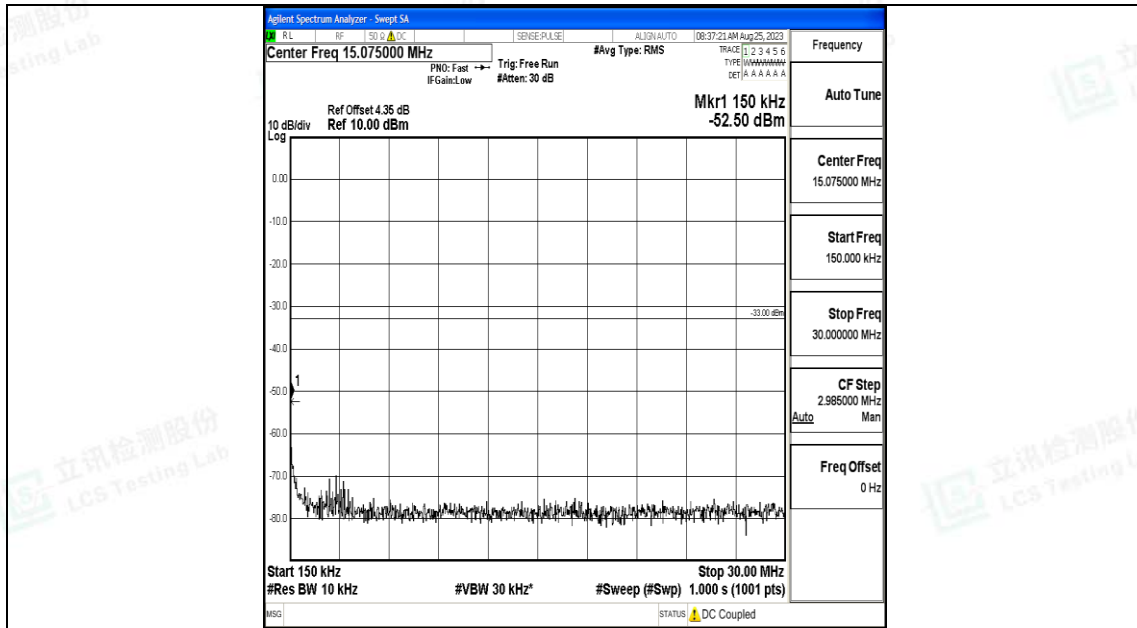

Band25_15MHz_16QAM_26115_1RB#0_0.009~0.15_0.009~0.15

Band25_15MHz_16QAM_26115_1RB#0_0.15~30_0.15~30