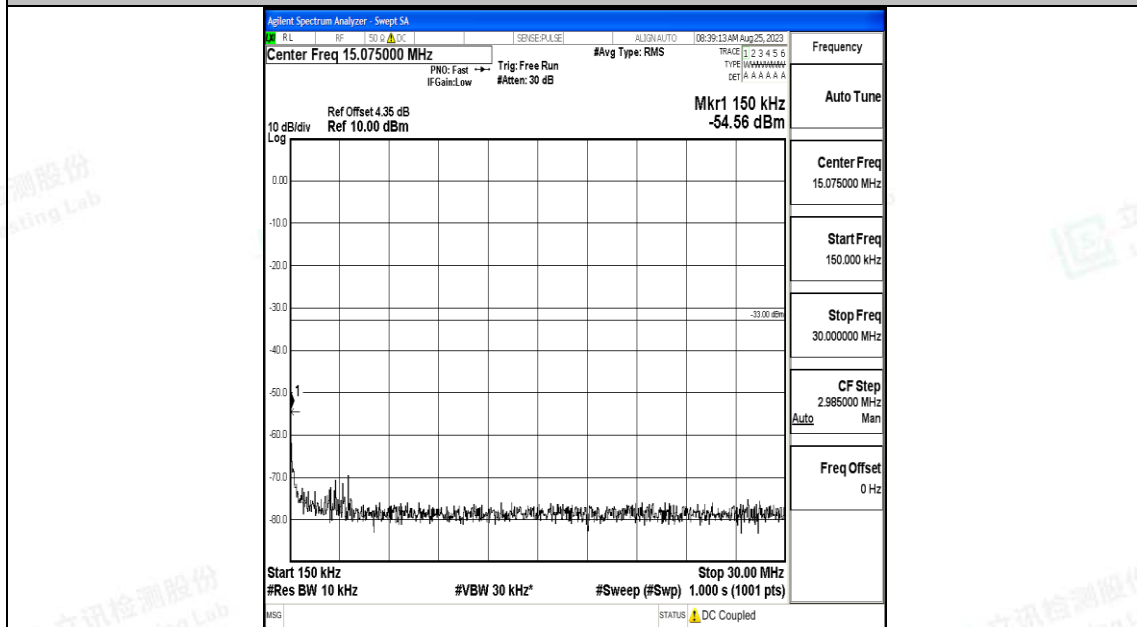

Band25_15MHz_QPSK_26615_1RB#0_0.009~0.15_0.009~0.15

Band25_15MHz_QPSK_26615_1RB#0_0.15~30_0.15~30