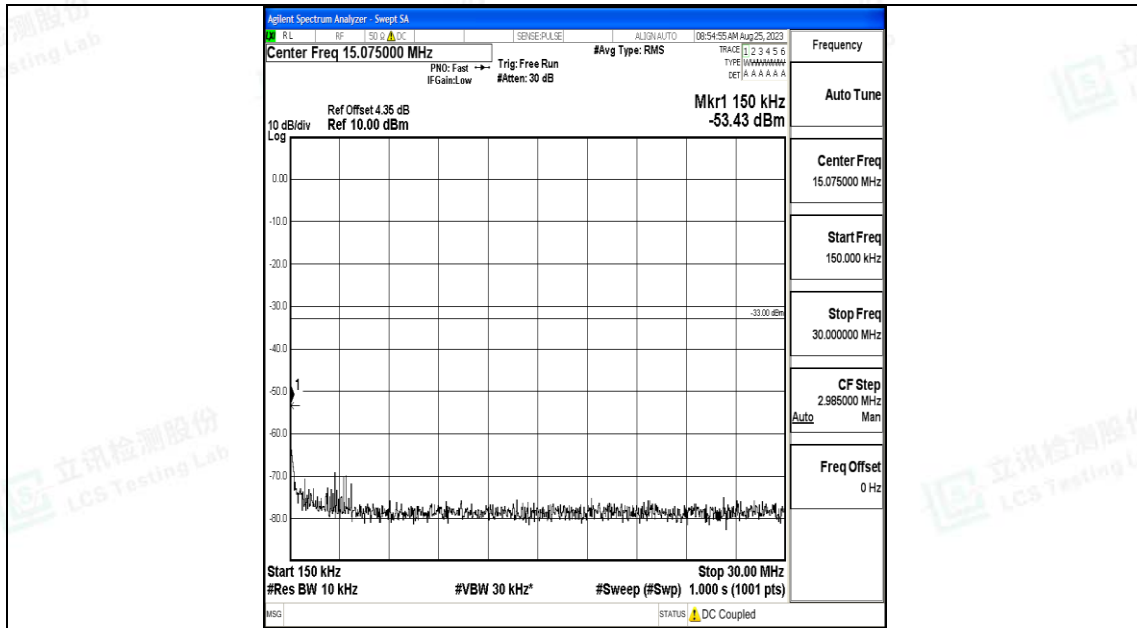

Band25_20MHz_16QAM_26365_1RB#0_0.009~0.15_0.009~0.15

Band25_20MHz_16QAM_26365_1RB#0_0.15~30_0.15~30