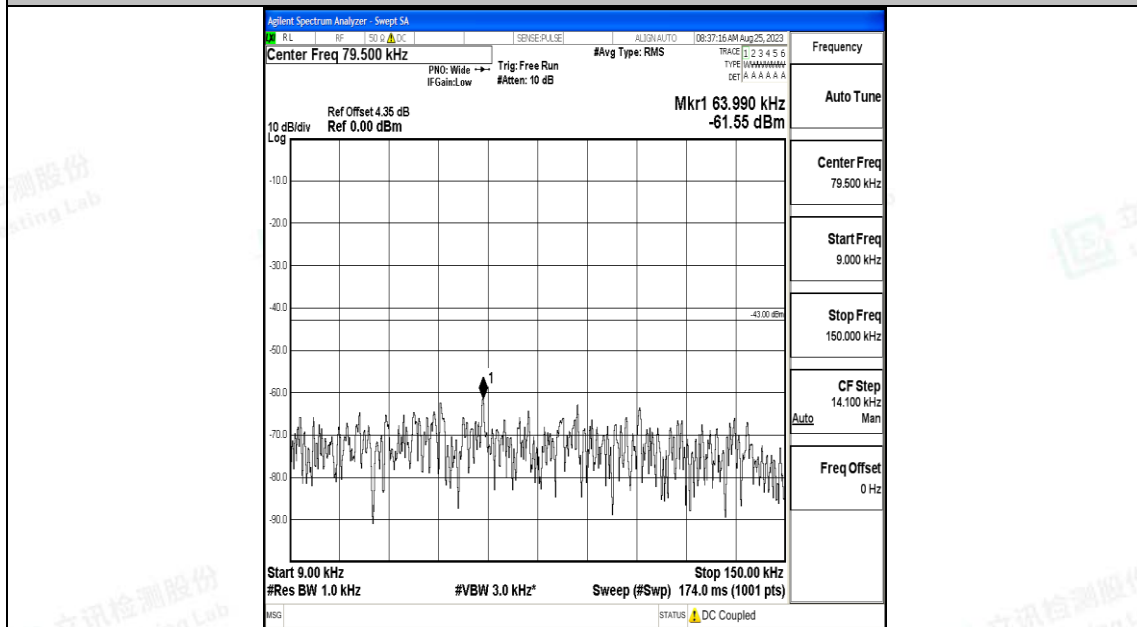

Band25_15MHz_QPSK_26115_1RB#0_3000~20000_3000~20000

Band25_15MHz_16QAM_26115_1RB#0_0.009~0.15_0.009~0.15