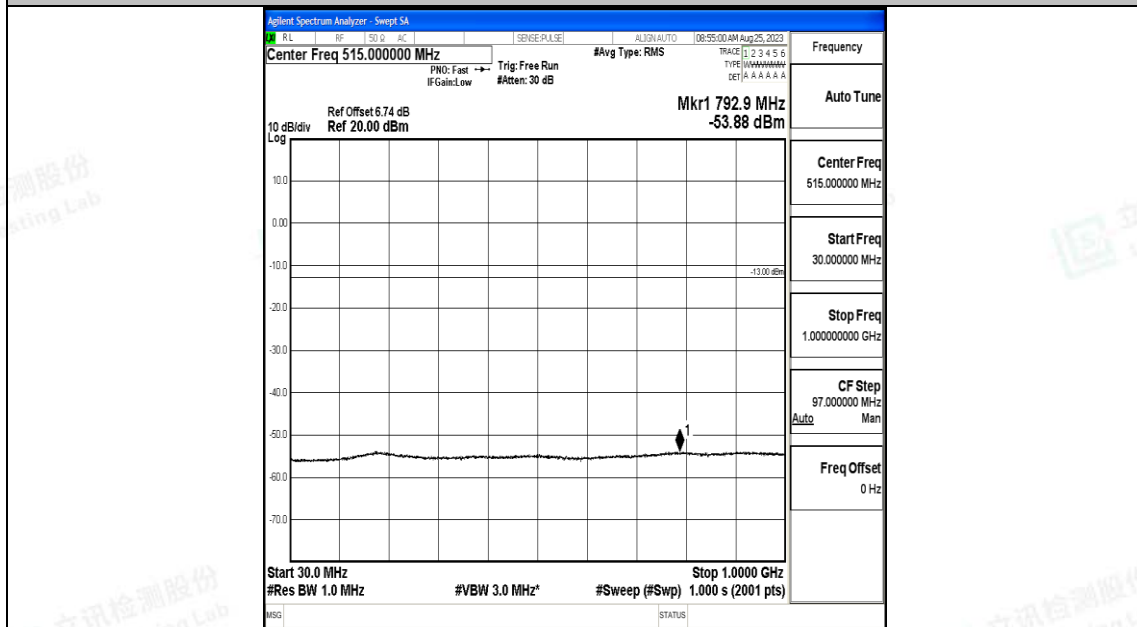

Band25\_20MHz\_QPSK\_26365\_1RB#0\_3000~20000\_3000~20000

Band25\_20MHz\_16QAM\_26365\_1RB#0\_0.009~0.15\_0.009~0.15

Band25\_20MHz\_16QAM\_26365\_1RB#0\_0.15~30\_0.15~30

Band25\_20MHz\_16QAM\_26365\_1RB#0\_30~1000\_30~1000