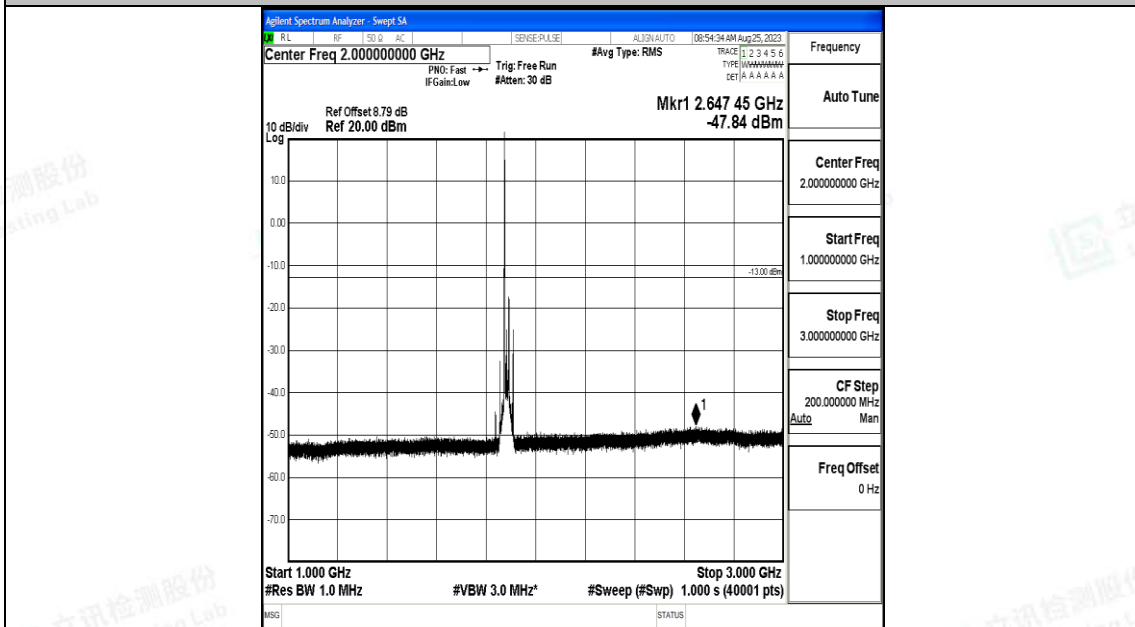

Band25\_20MHz\_QPSK\_26365\_1RB#0\_0.009~0.15\_0.009~0.15

Band25\_20MHz\_QPSK\_26365\_1RB#0\_0.15~30\_0.15~30

Band25\_20MHz\_QPSK\_26365\_1RB#0\_30~1000\_30~1000

Band25\_20MHz\_QPSK\_26365\_1RB#0\_1000~3000\_1000~3000