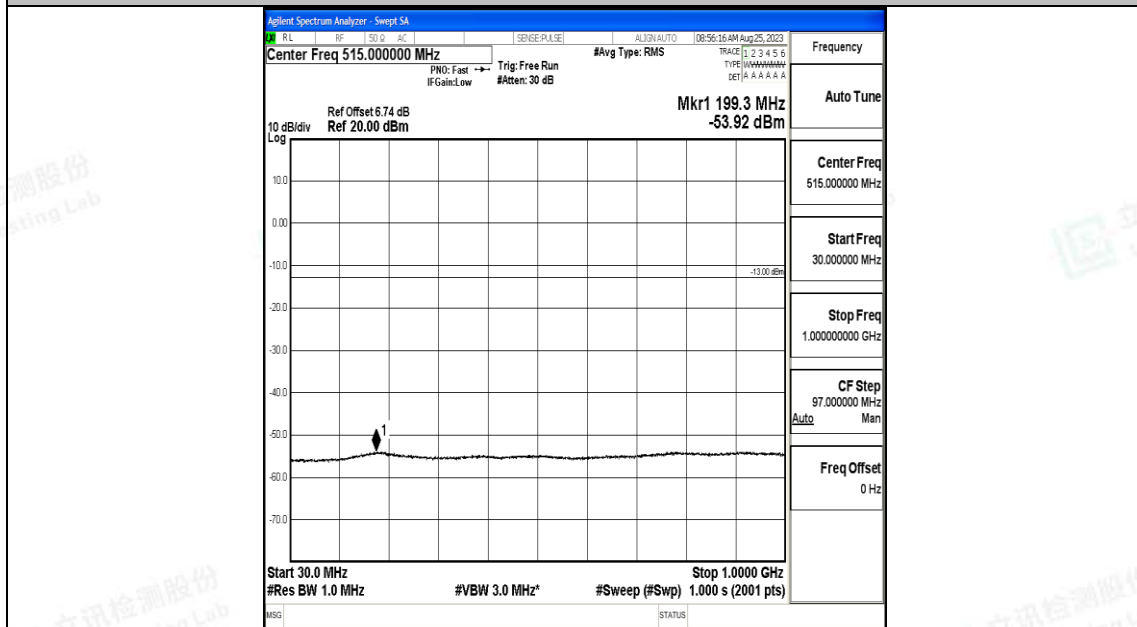

Band25_20MHz_16QAM_26590_1RB#0_0.15~30_0.15~30

Band25_20MHz_16QAM_26590_1RB#0_30~1000_30~1000