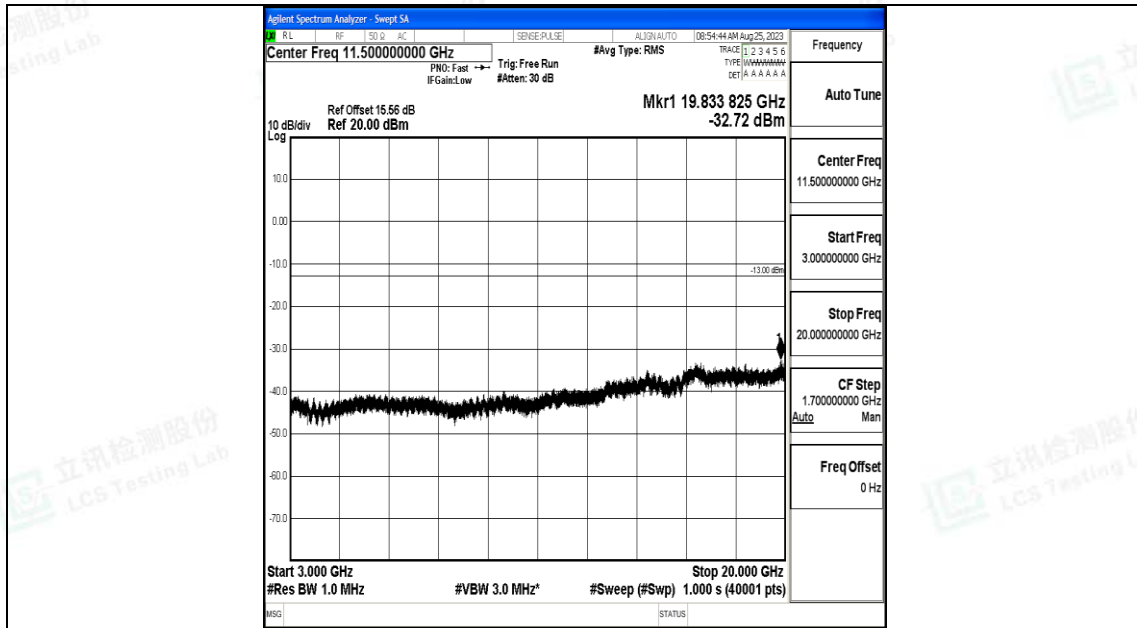

Band25\_20MHz\_QPSK\_26365\_1RB#0\_0.009~0.15\_0.009~0.15

Band25\_20MHz\_QPSK\_26365\_1RB#0\_0.15~30\_0.15~30

Band25\_20MHz\_QPSK\_26365\_1RB#0\_30~1000\_30~1000

Band25\_20MHz\_QPSK\_26365\_1RB#0\_1000~3000\_1000~3000