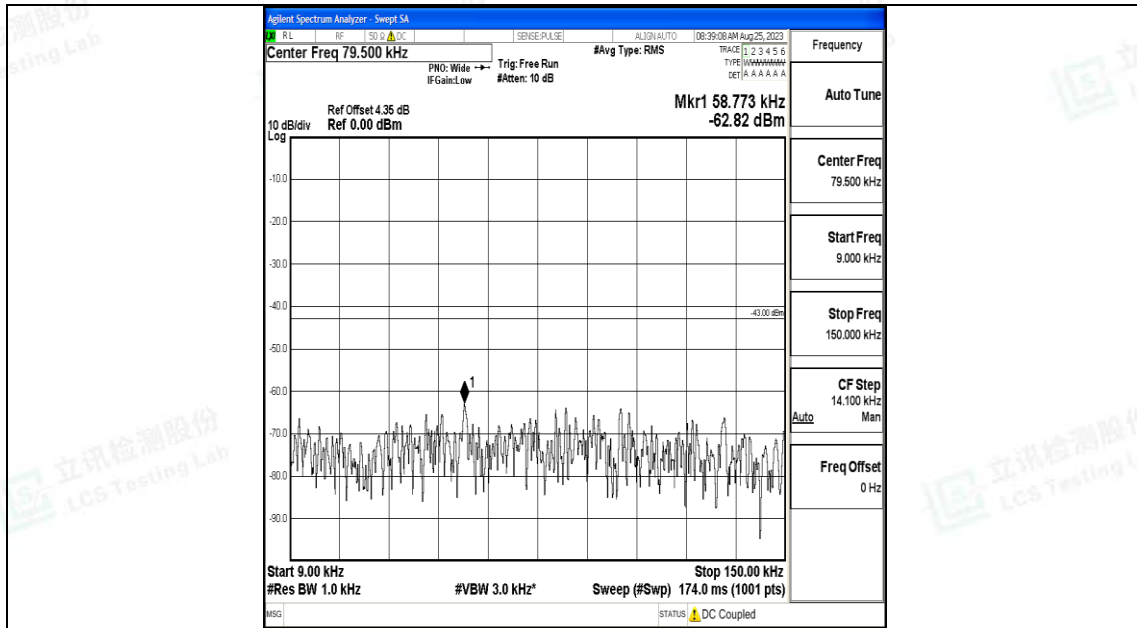

Band25\_15MHz\_16QAM\_26365\_1RB#0\_0.15~30\_0.15~30

Band25\_15MHz\_16QAM\_26365\_1RB#0\_30~1000\_30~1000

Band25\_15MHz\_16QAM\_26365\_1RB#0\_1000~3000\_1000~3000

Band25\_15MHz\_16QAM\_26365\_1RB#0\_3000~20000\_3000~20000