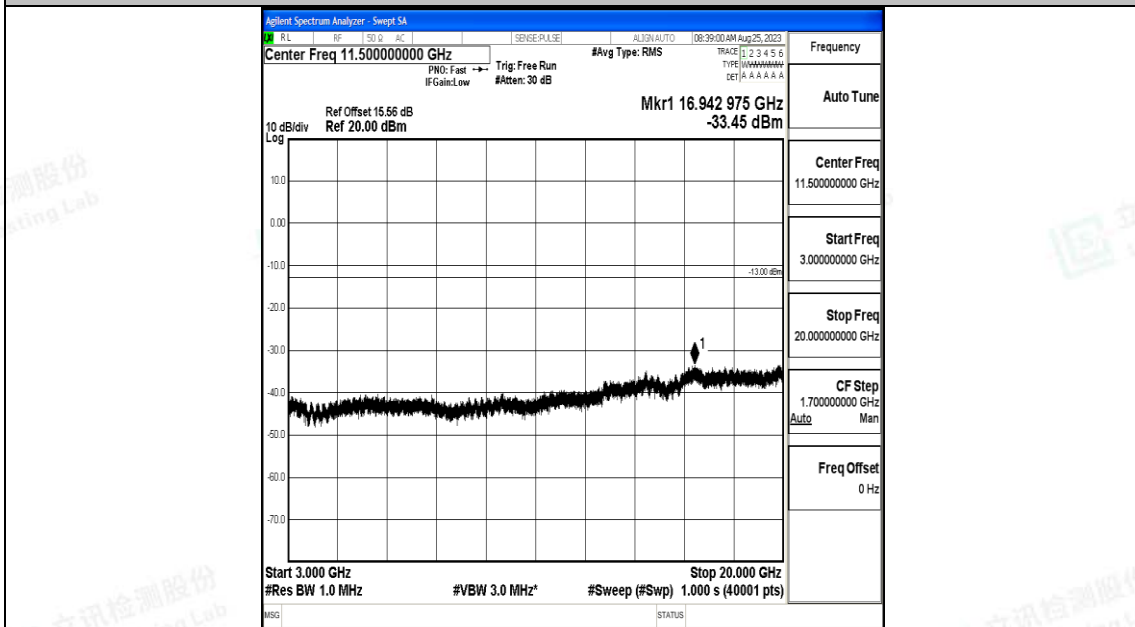

Band25\_15MHz\_16QAM\_26365\_1RB#0\_0.15~30\_0.15~30

Band25\_15MHz\_16QAM\_26365\_1RB#0\_30~1000\_30~1000

Band25\_15MHz\_16QAM\_26365\_1RB#0\_1000~3000\_1000~3000

Band25\_15MHz\_16QAM\_26365\_1RB#0\_3000~20000\_3000~20000