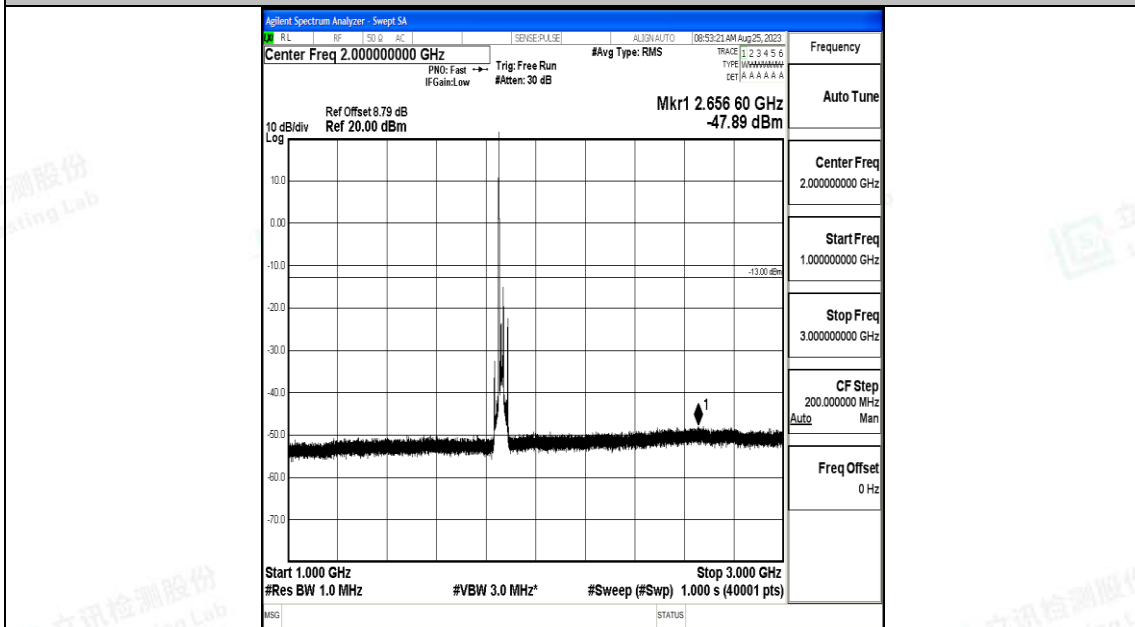

Band25_20MHz_QPSK_26140_1RB#0_30~1000_30~1000

Band25_20MHz_QPSK_26140_1RB#0_1000~3000_1000~3000