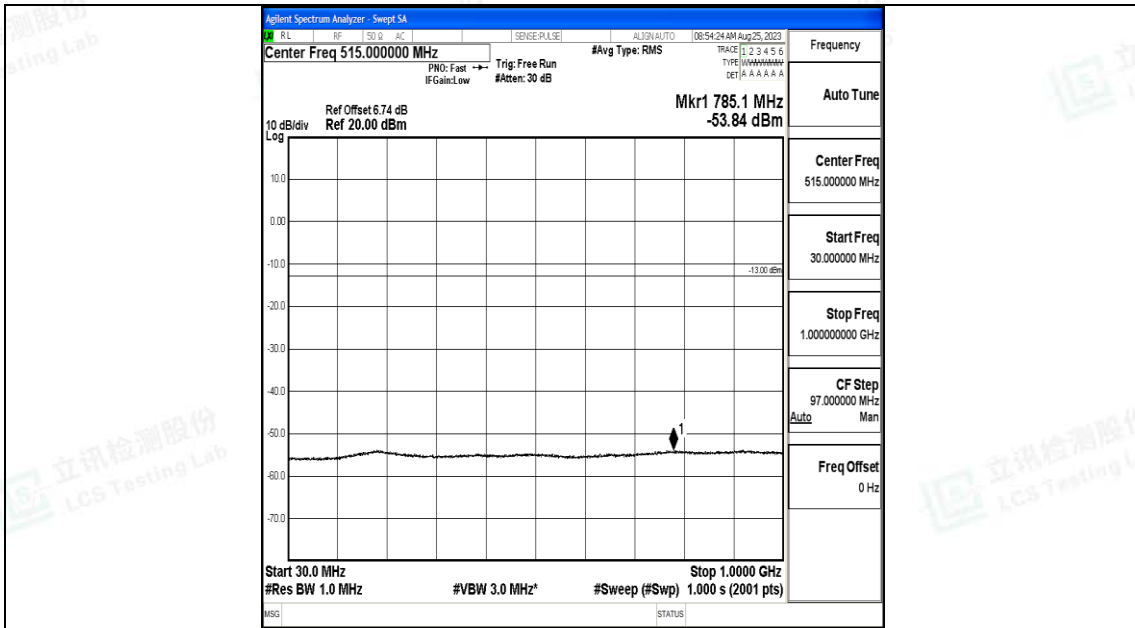

Band25_20MHz_QPSK_26365_1RB#0_0.15~30_0.15~30

Band25_20MHz_QPSK_26365_1RB#0_30~1000_30~1000