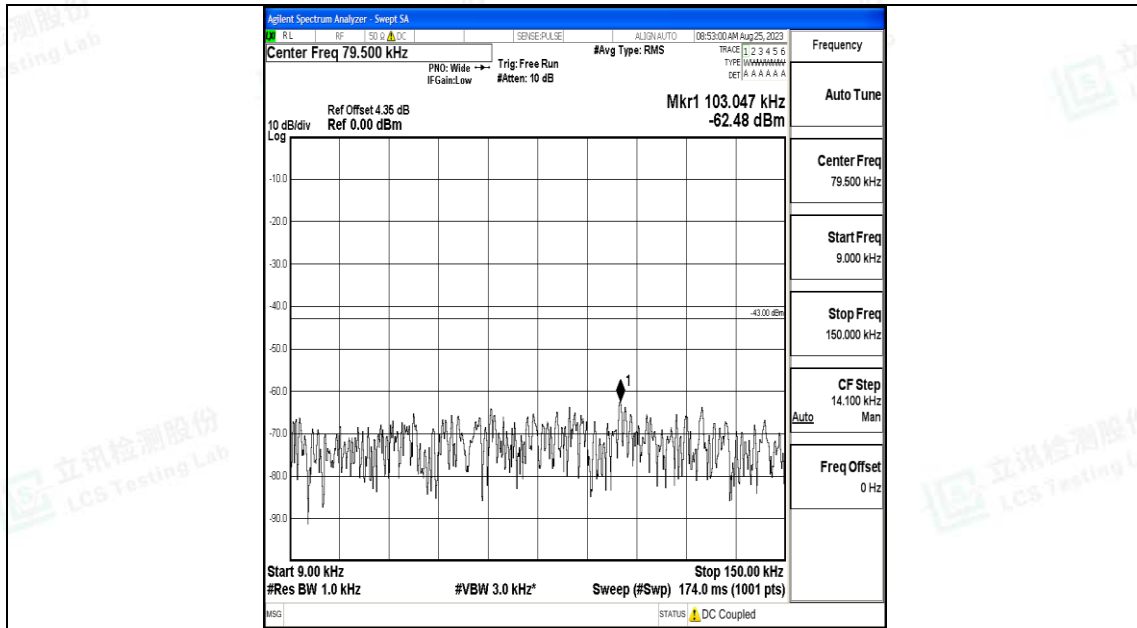

Band25_15MHz_16QAM_26615_1RB#0_3000~20000_3000~20000

Band25_20MHz_QPSK_26140_1RB#0_0.009~0.15_0.009~0.15