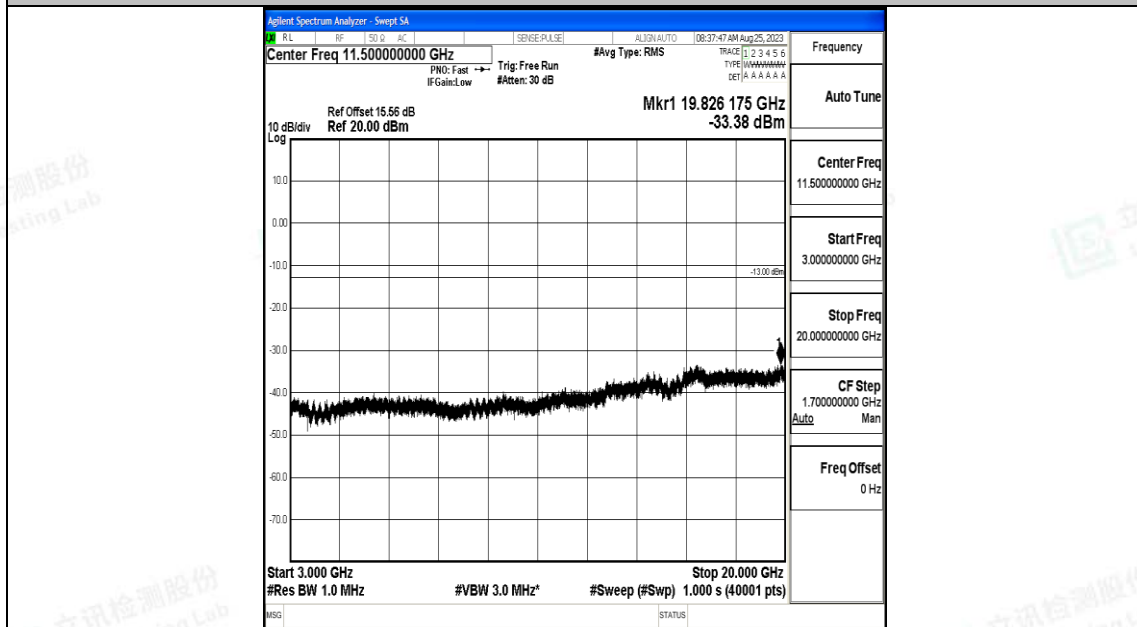

Band25_15MHz_16QAM_26115_1RB#0_1000~3000_1000~3000

Band25_15MHz_16QAM_26115_1RB#0_3000~20000_3000~20000