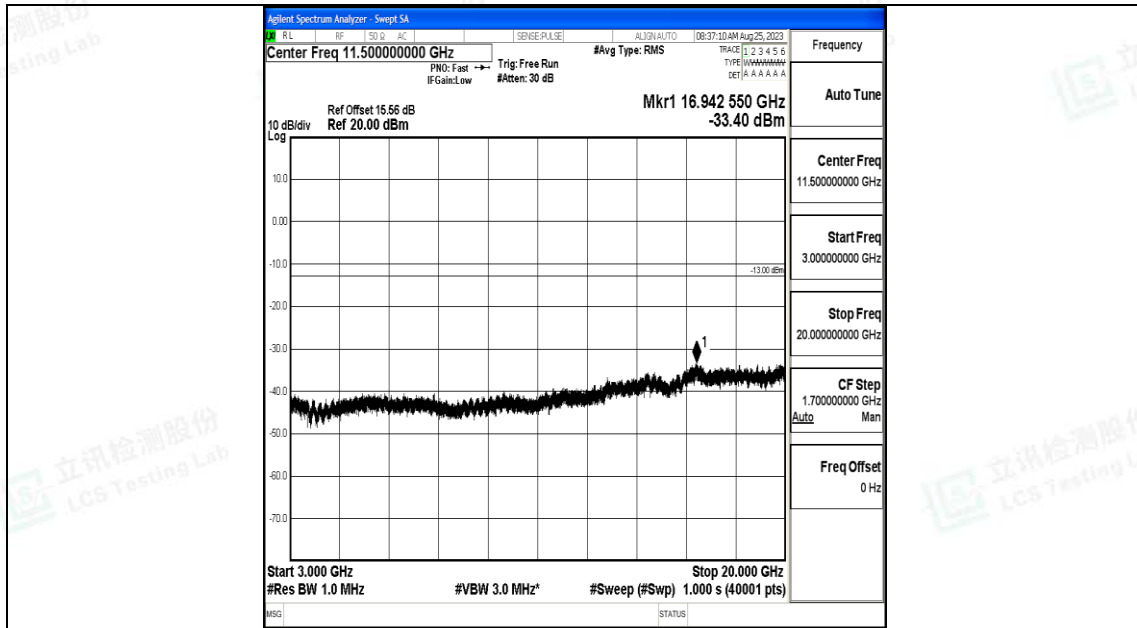

Band25\_15MHz\_QPSK\_26115\_1RB#0\_0.009~0.15\_0.009~0.15

Band25\_15MHz\_QPSK\_26115\_1RB#0\_0.15~30\_0.15~30

Band25\_15MHz\_QPSK\_26115\_1RB#0\_30~1000\_30~1000

Band25\_15MHz\_QPSK\_26115\_1RB#0\_1000~3000\_1000~3000