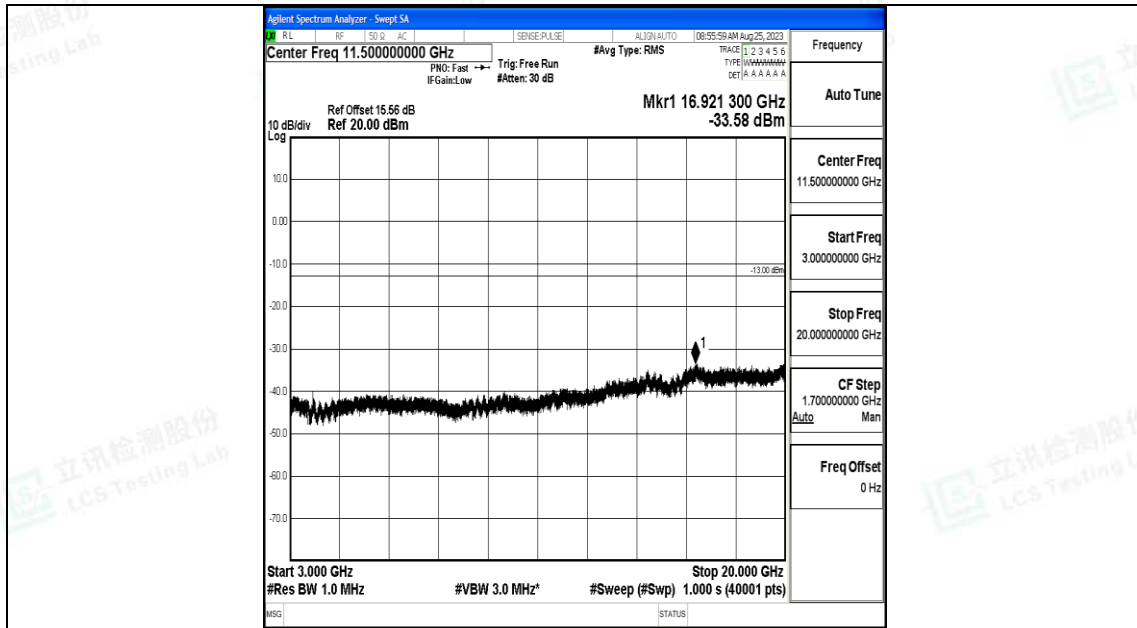

Band25_20MHz_QPSK_26590_1RB#0_1000~3000_1000~3000

Band25_20MHz_QPSK_26590_1RB#0_3000~20000_3000~20000