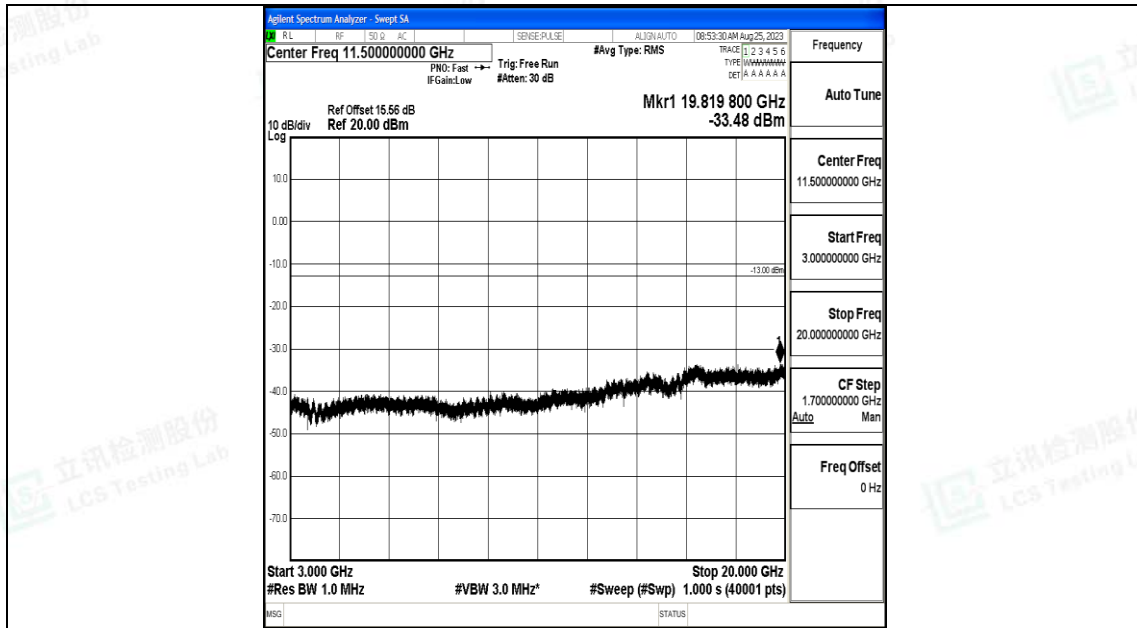

Band25_20MHz_QPSK_26140_1RB#0_1000~3000_1000~3000

Band25_20MHz_QPSK_26140_1RB#0_3000~20000_3000~20000