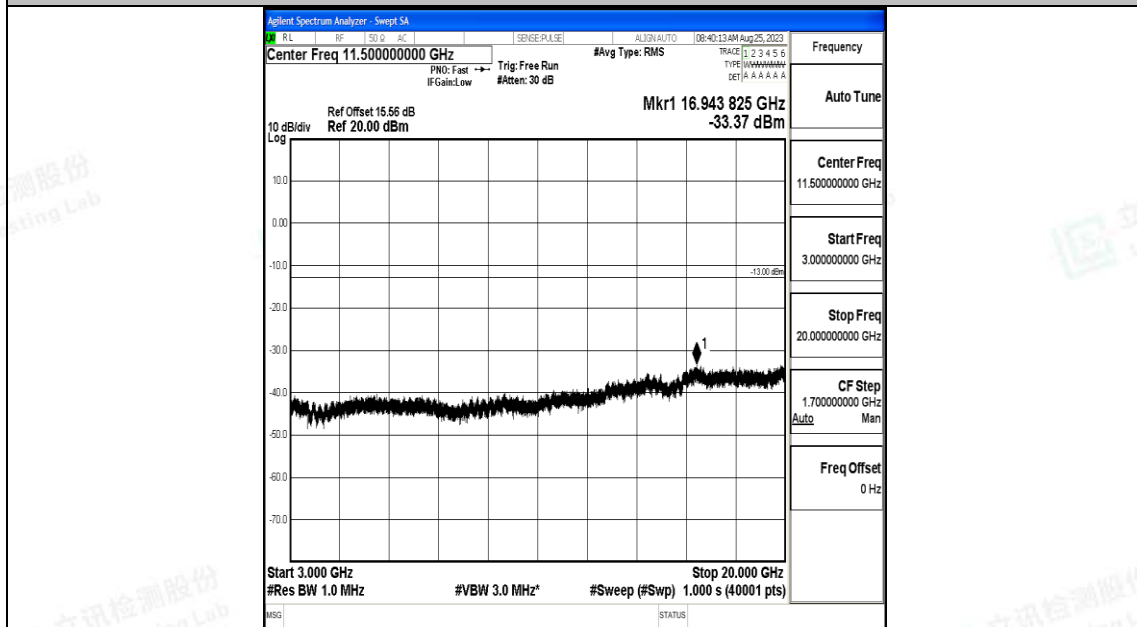

Band25_15MHz_16QAM_26615_1RB#0_1000~3000_1000~3000

Band25_15MHz_16QAM_26615_1RB#0_3000~20000_3000~20000