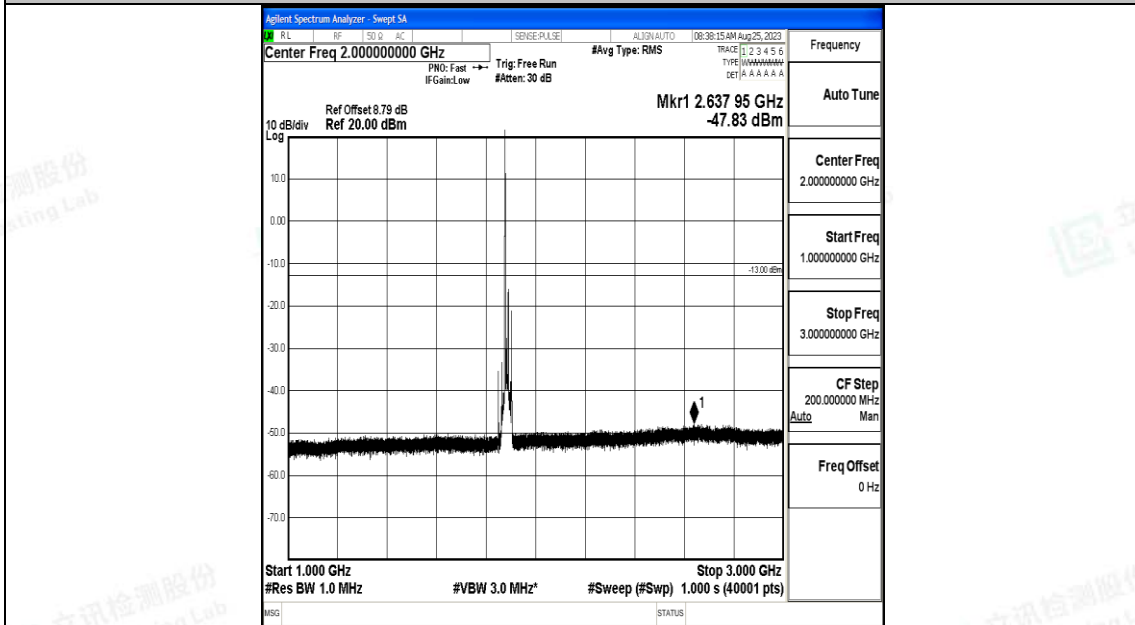

Band25_15MHz_QPSK_26365_1RB#0_30~1000_30~1000

Band25_15MHz_QPSK_26365_1RB#0_1000~3000_1000~3000