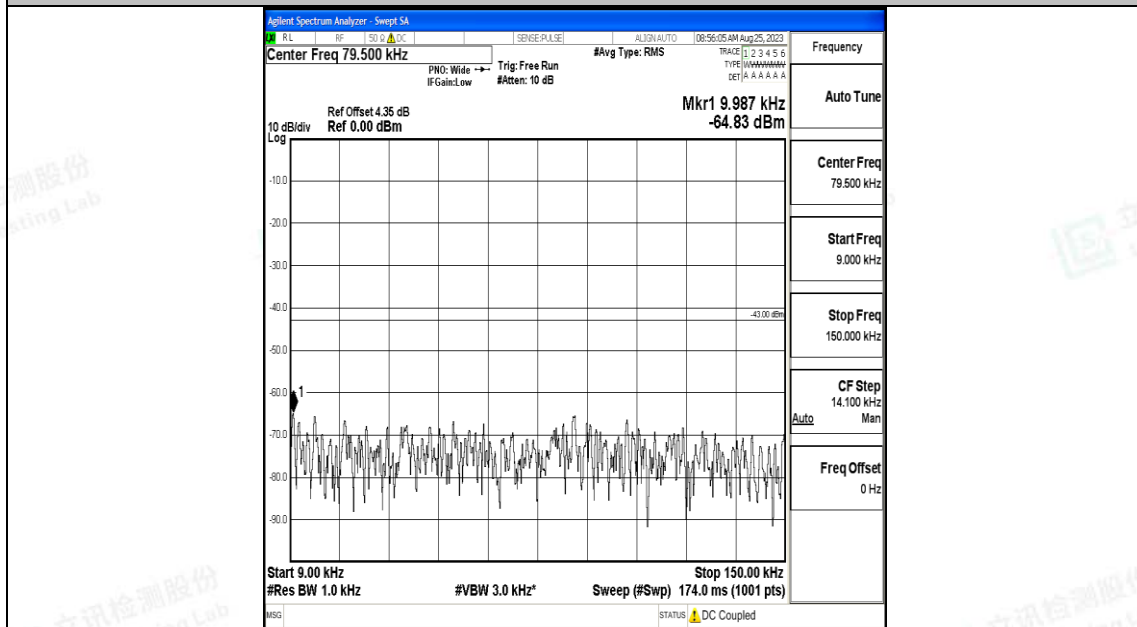

Band25\_20MHz\_QPSK\_26590\_1RB#0\_30~1000\_30~1000

Band25\_20MHz\_QPSK\_26590\_1RB#0\_1000~3000\_1000~3000

Band25\_20MHz\_QPSK\_26590\_1RB#0\_3000~20000\_3000~20000

Band25\_20MHz\_16QAM\_26590\_1RB#0\_0.009~0.15\_0.009~0.15