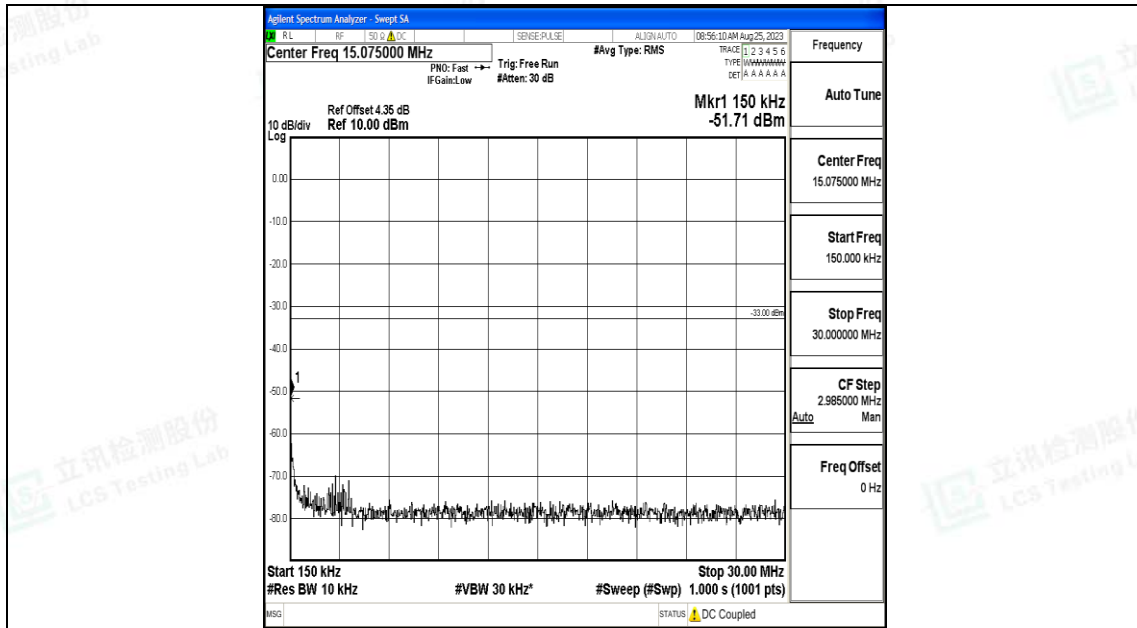

Band25\_20MHz\_QPSK\_26590\_1RB#0\_30~1000\_30~1000

Band25\_20MHz\_QPSK\_26590\_1RB#0\_1000~3000\_1000~3000

Band25\_20MHz\_QPSK\_26590\_1RB#0\_3000~20000\_3000~20000

Band25\_20MHz\_16QAM\_26590\_1RB#0\_0.009~0.15\_0.009~0.15