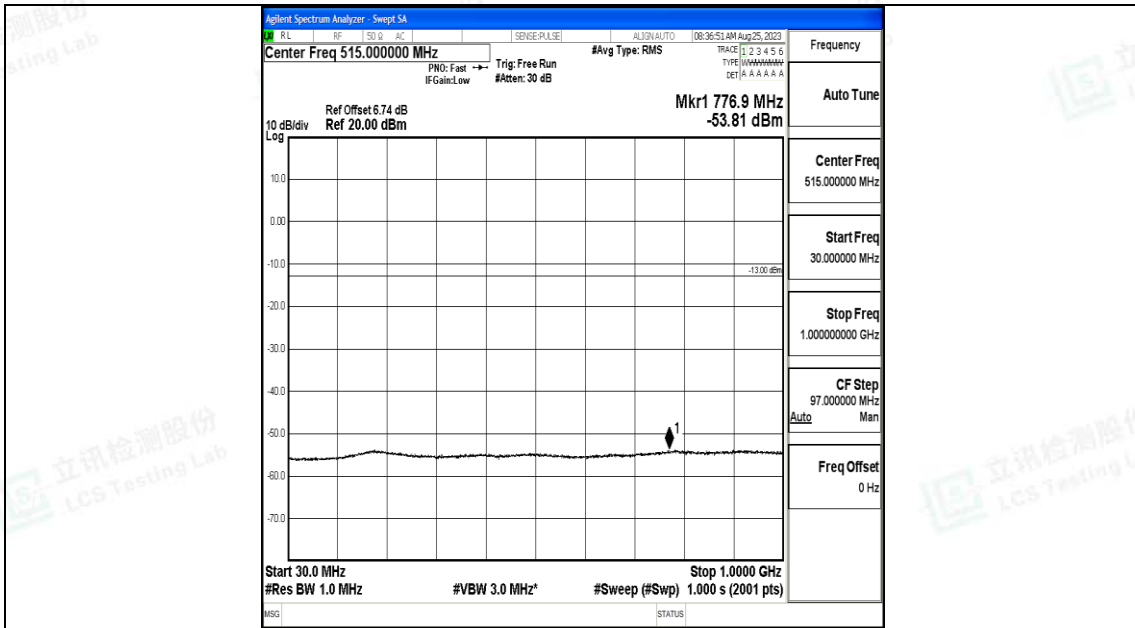

Band25\_15MHz\_QPSK\_26115\_1RB#0\_0.009~0.15\_0.009~0.15

Band25\_15MHz\_QPSK\_26115\_1RB#0\_0.15~30\_0.15~30

Band25\_15MHz\_QPSK\_26115\_1RB#0\_30~1000\_30~1000

Band25\_15MHz\_QPSK\_26115\_1RB#0\_1000~3000\_1000~3000