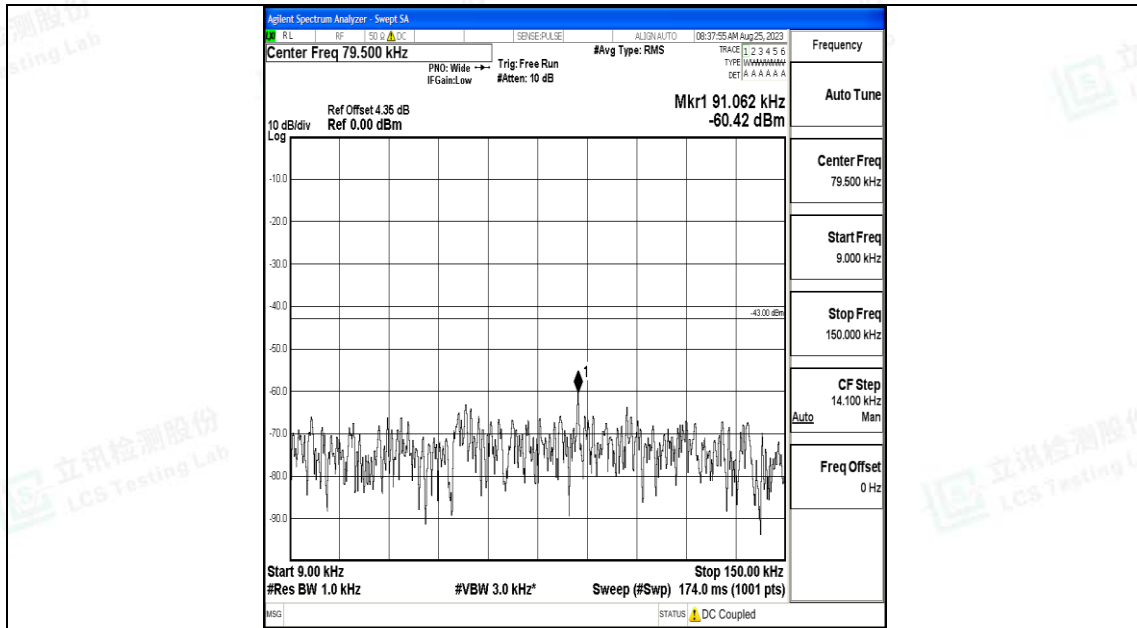

Band25_15MHz_16QAM_26115_1RB#0_3000~20000_3000~20000

Band25_15MHz_QPSK_26365_1RB#0_0.009~0.15_0.009~0.15