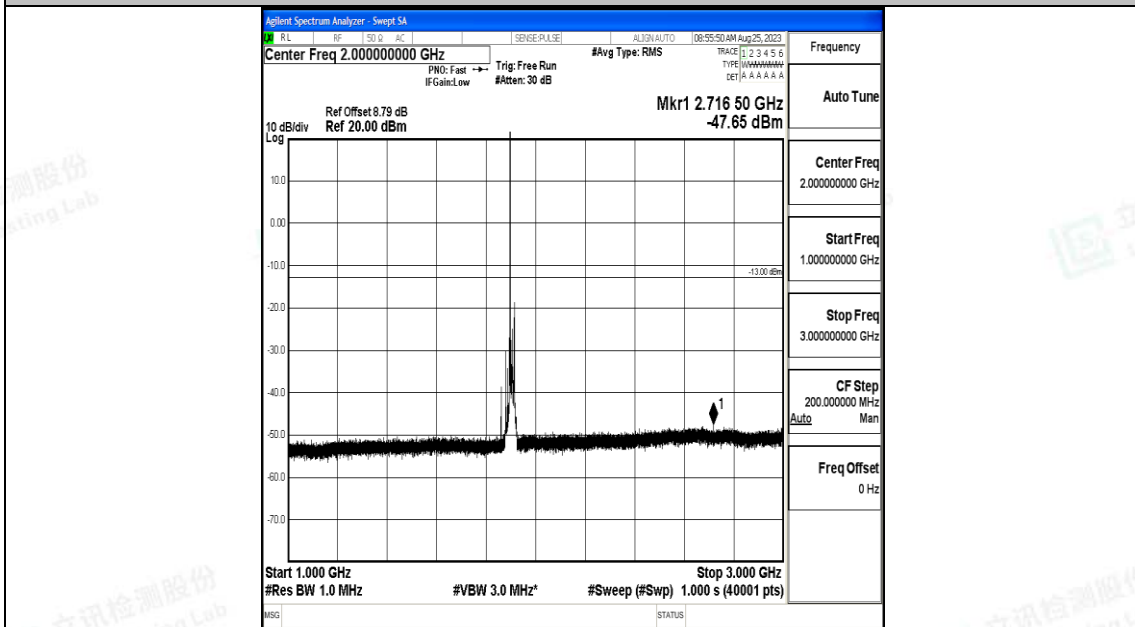

Band25_20MHz_QPSK_26590_1RB#0_30~1000_30~1000

Band25_20MHz_QPSK_26590_1RB#0_1000~3000_1000~3000