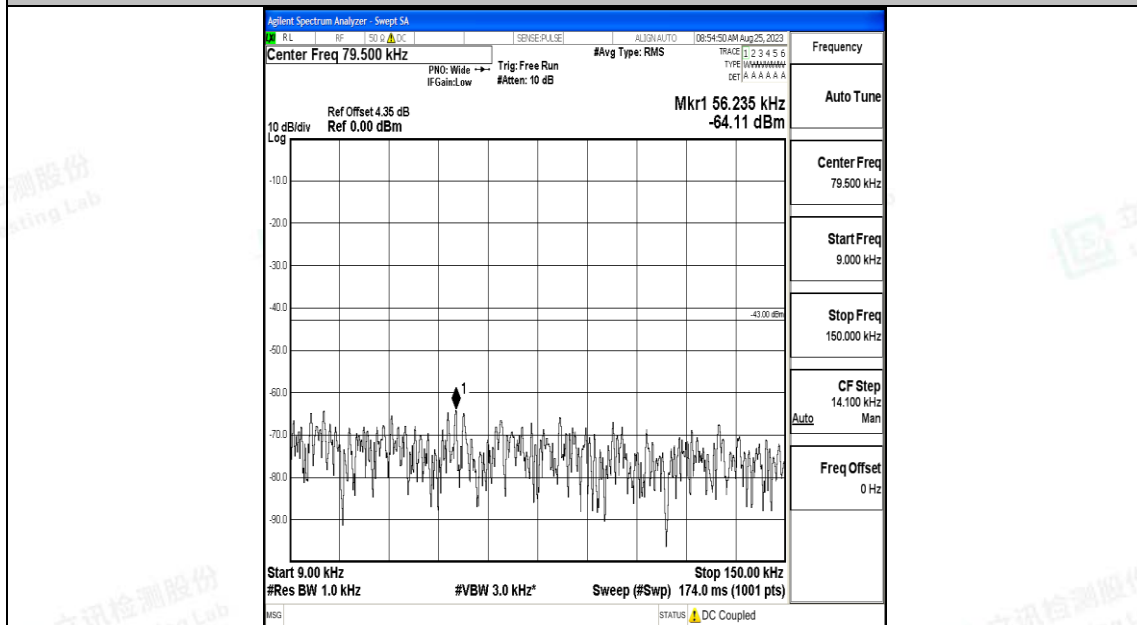

Band25_20MHz_QPSK_26365_1RB#0_3000~20000_3000~20000

Band25_20MHz_16QAM_26365_1RB#0_0.009~0.15_0.009~0.15