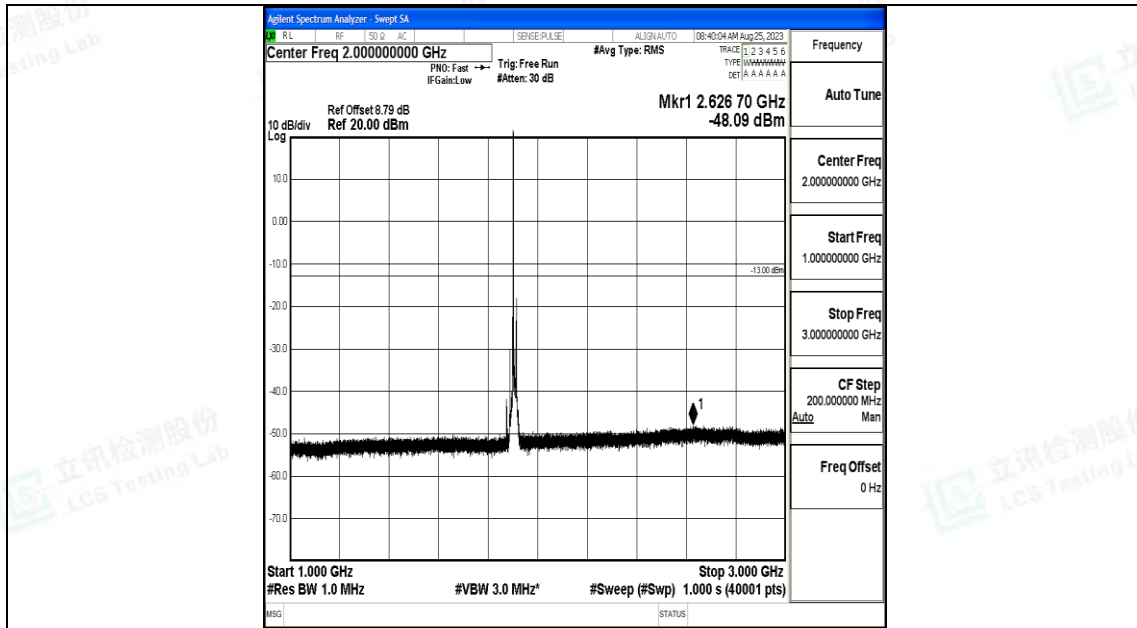

Band25\_15MHz\_QPSK\_26615\_1RB#0\_3000~20000\_3000~20000

Band25\_15MHz\_16QAM\_26615\_1RB#0\_0.009~0.15\_0.009~0.15

Band25\_15MHz\_16QAM\_26615\_1RB#0\_0.15~30\_0.15~30

Band25\_15MHz\_16QAM\_26615\_1RB#0\_30~1000\_30~1000