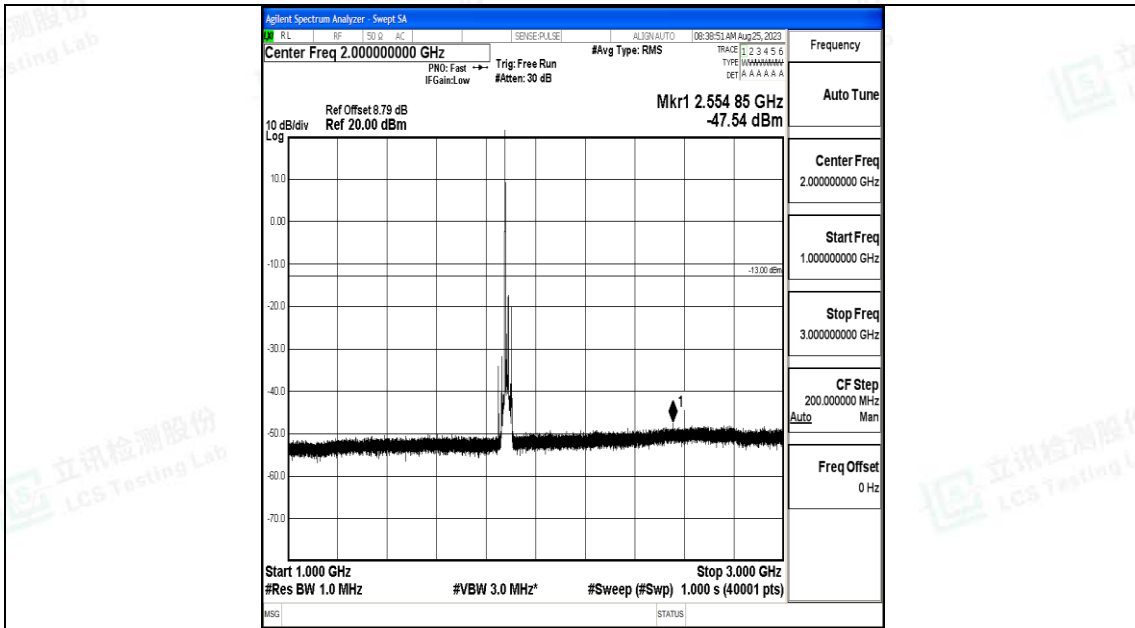

Band25_15MHz_16QAM_26365_1RB#0_30~1000_30~1000

Band25_15MHz_16QAM_26365_1RB#0_1000~3000_1000~3000