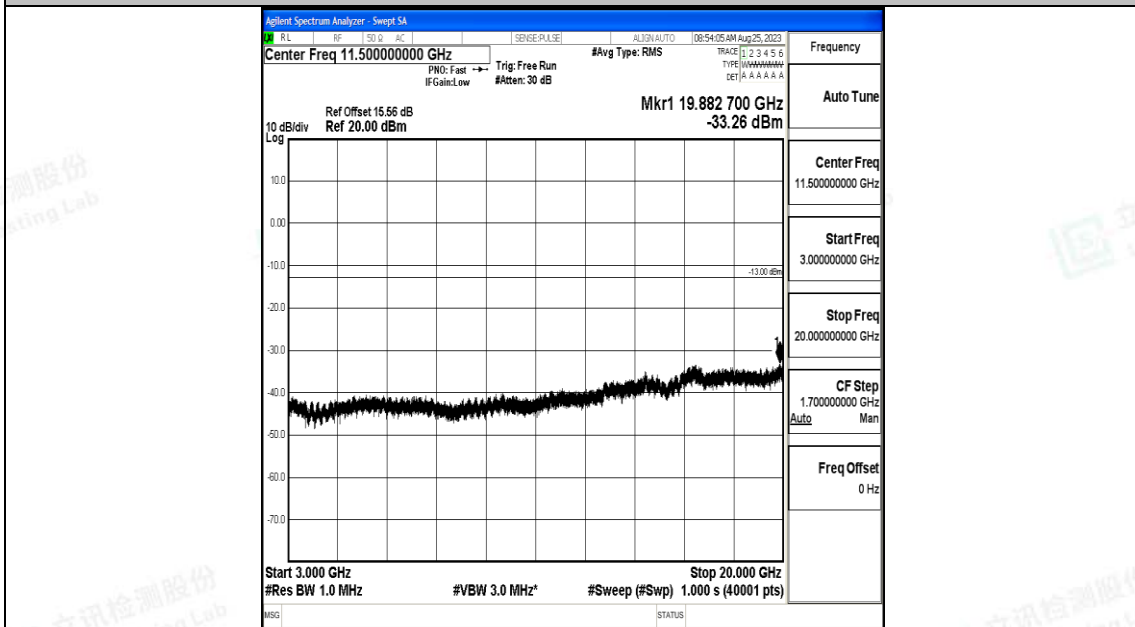

Band25\_20MHz\_16QAM\_26140\_1RB#0\_0.15~30\_0.15~30

Band25\_20MHz\_16QAM\_26140\_1RB#0\_30~1000\_30~1000

Band25\_20MHz\_16QAM\_26140\_1RB#0\_1000~3000\_1000~3000

Band25\_20MHz\_16QAM\_26140\_1RB#0\_3000~20000\_3000~20000