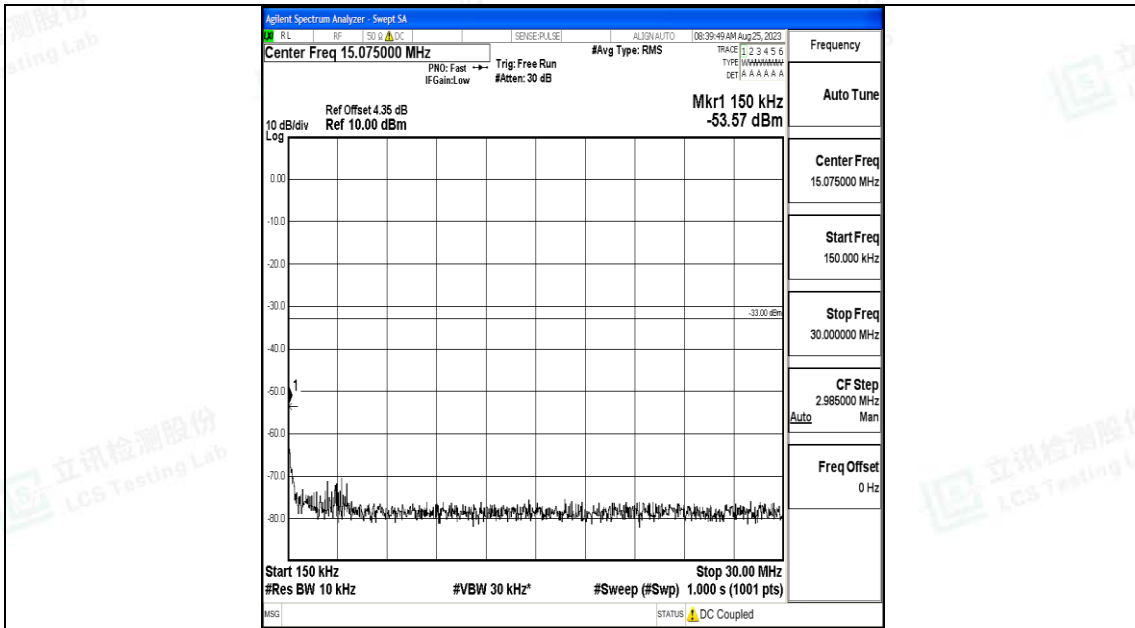

Band25_15MHz_16QAM_26615_1RB#0_0.009~0.15_0.009~0.15

Band25_15MHz_16QAM_26615_1RB#0_0.15~30_0.15~30