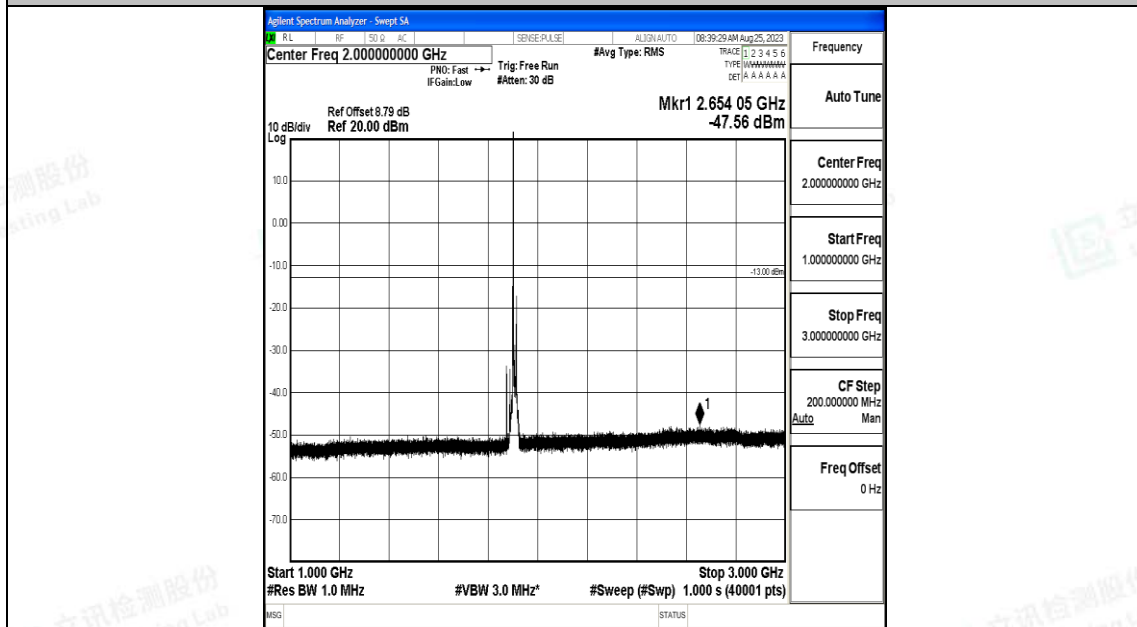

Band25\_15MHz\_QPSK\_26615\_1RB#0\_0.009~0.15\_0.009~0.15

Band25\_15MHz\_QPSK\_26615\_1RB#0\_0.15~30\_0.15~30

Band25\_15MHz\_QPSK\_26615\_1RB#0\_30~1000\_30~1000

Band25\_15MHz\_QPSK\_26615\_1RB#0\_1000~3000\_1000~3000