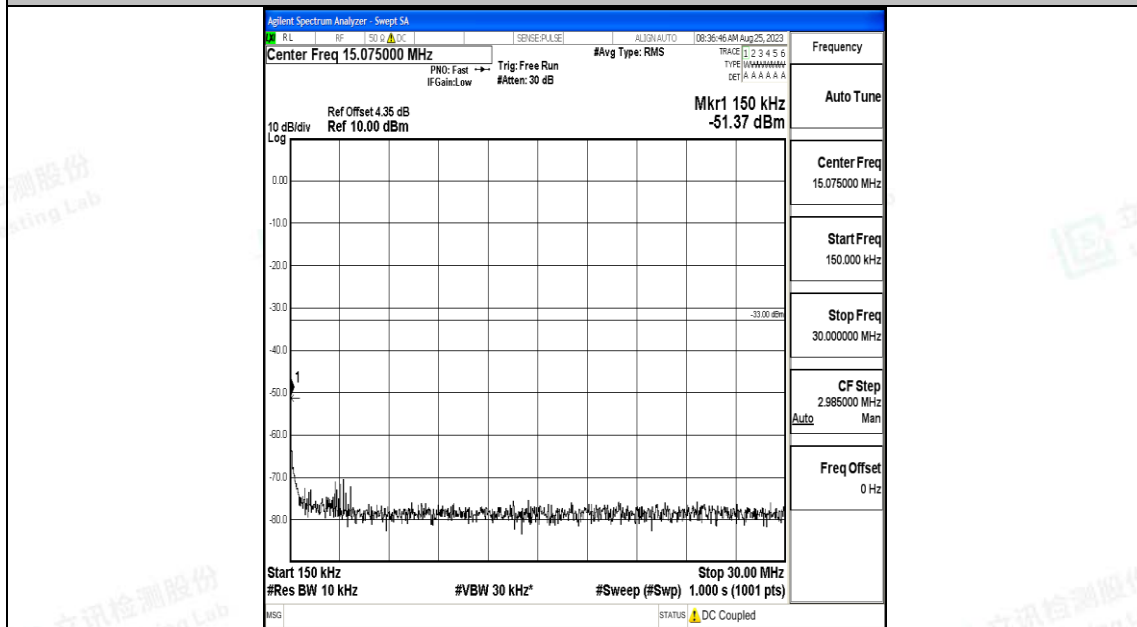

Band25\_15MHz\_QPSK\_26115\_1RB#0\_0.009~0.15\_0.009~0.15

Band25\_15MHz\_QPSK\_26115\_1RB#0\_0.15~30\_0.15~30

Band25\_15MHz\_QPSK\_26115\_1RB#0\_30~1000\_30~1000

Band25\_15MHz\_QPSK\_26115\_1RB#0\_1000~3000\_1000~3000