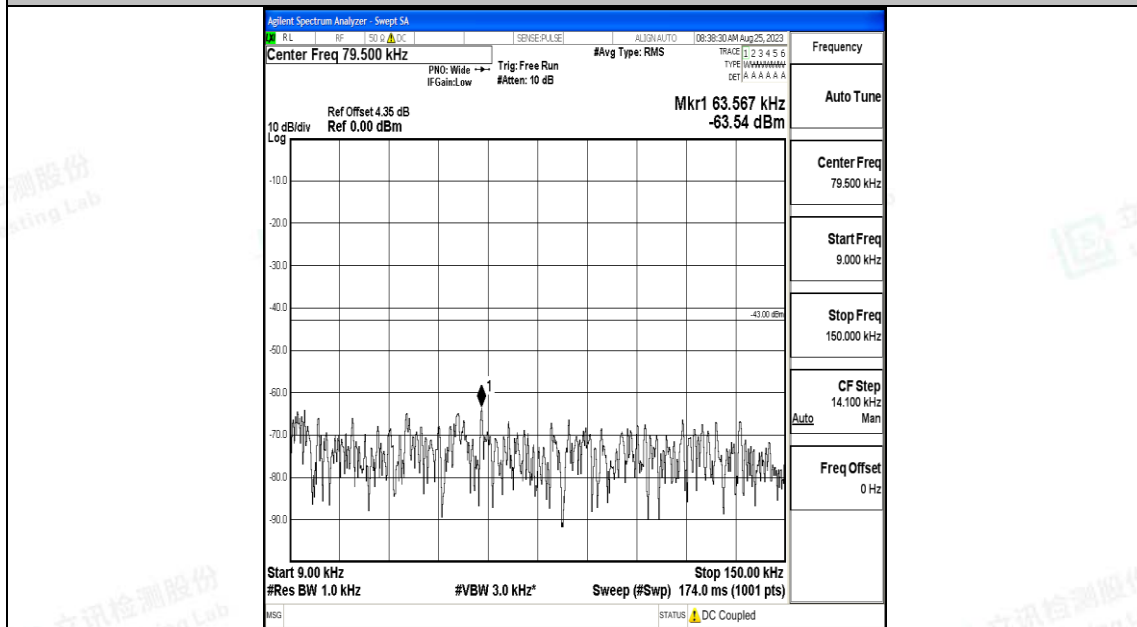

Band25\_15MHz\_QPSK\_26365\_1RB#0\_30~1000\_30~1000

Band25\_15MHz\_QPSK\_26365\_1RB#0\_1000~3000\_1000~3000

Band25\_15MHz\_QPSK\_26365\_1RB#0\_3000~20000\_3000~20000

Band25\_15MHz\_16QAM\_26365\_1RB#0\_0.009~0.15\_0.009~0.15