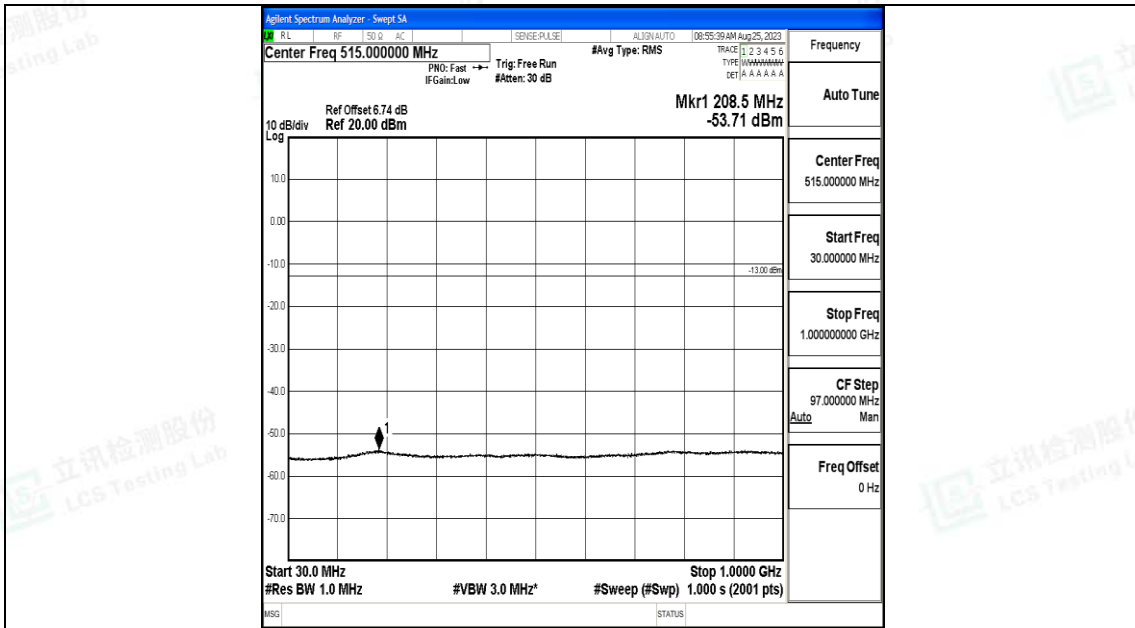

Band25\_20MHz\_16QAM\_26365\_1RB#0\_1000~3000\_1000~3000

Band25\_20MHz\_16QAM\_26365\_1RB#0\_3000~20000\_3000~20000

Band25\_20MHz\_QPSK\_26590\_1RB#0\_0.009~0.15\_0.009~0.15

Band25\_20MHz\_QPSK\_26590\_1RB#0\_0.15~30\_0.15~30