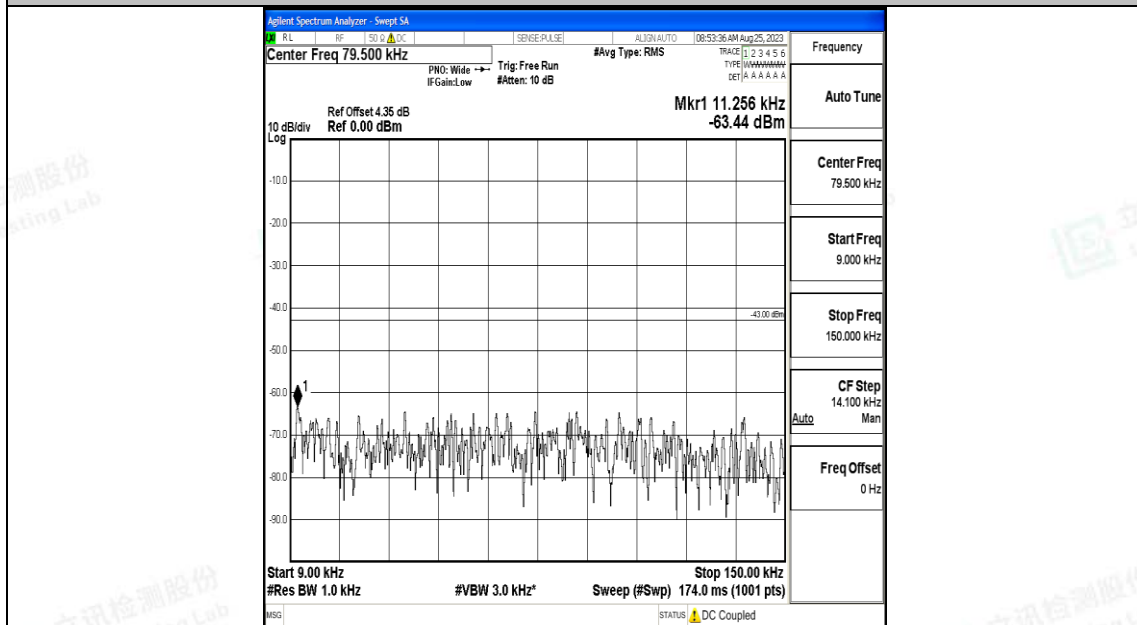

Band25\_20MHz\_QPSK\_26140\_1RB#0\_30~1000\_30~1000

Band25\_20MHz\_QPSK\_26140\_1RB#0\_1000~3000\_1000~3000

Band25\_20MHz\_QPSK\_26140\_1RB#0\_3000~20000\_3000~20000

Band25\_20MHz\_16QAM\_26140\_1RB#0\_0.009~0.15\_0.009~0.15