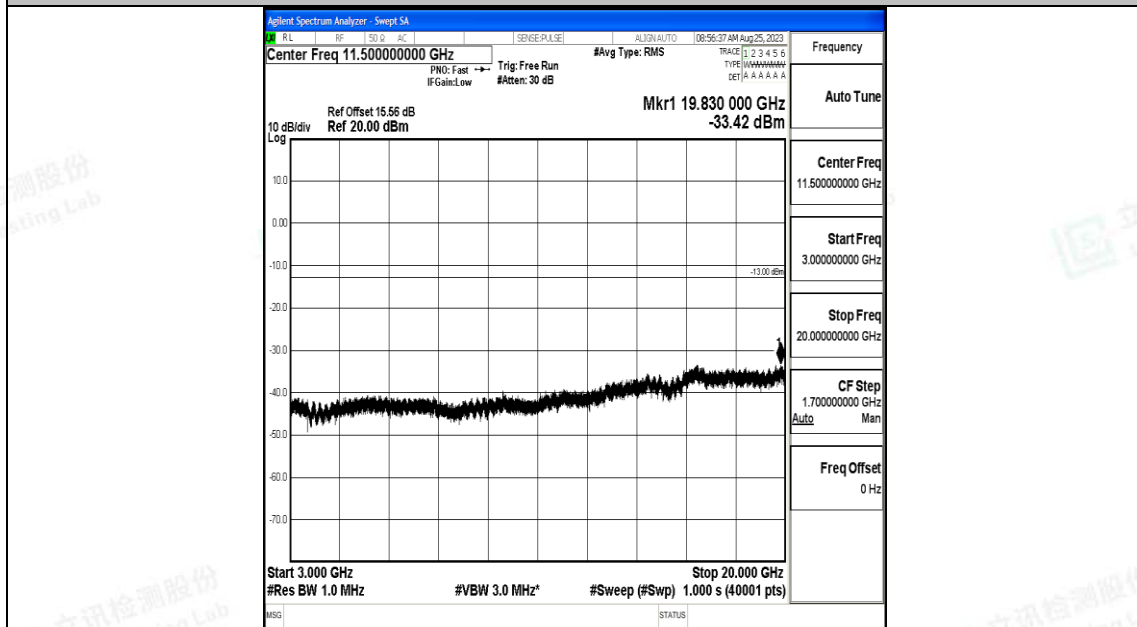

Band25\_20MHz\_16QAM\_26590\_1RB#0\_0.15~30\_0.15~30

Band25\_20MHz\_16QAM\_26590\_1RB#0\_30~1000\_30~1000

Band25\_20MHz\_16QAM\_26590\_1RB#0\_1000~3000\_1000~3000

Band25\_20MHz\_16QAM\_26590\_1RB#0\_3000~20000\_3000~20000