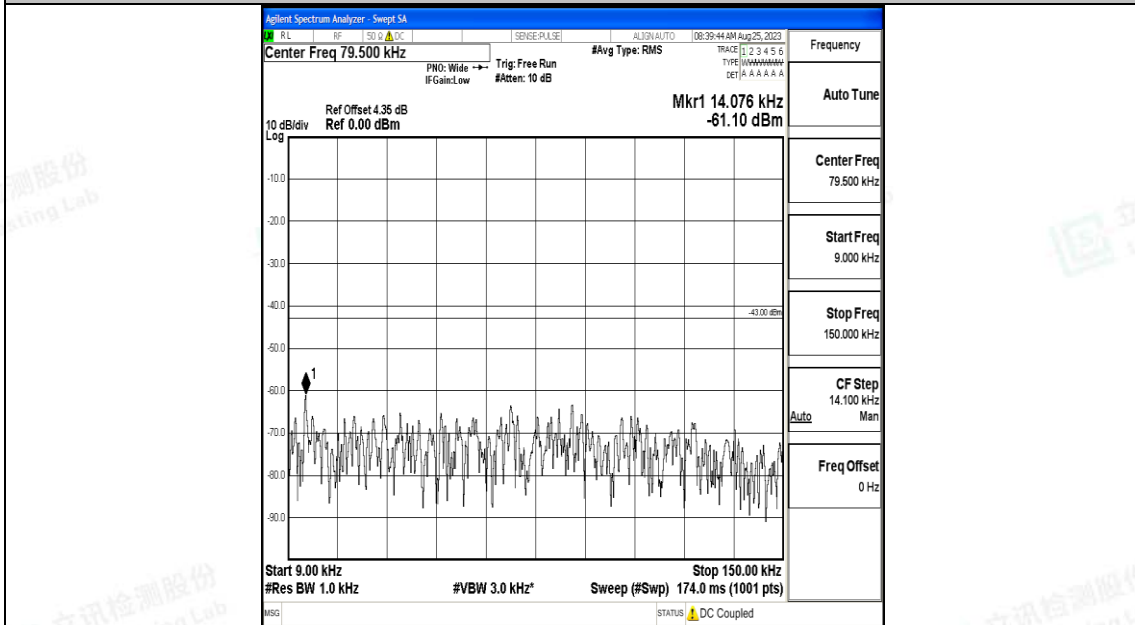

Band25_15MHz_QPSK_26615_1RB#0_3000~20000_3000~20000

Band25_15MHz_16QAM_26615_1RB#0_0.009~0.15_0.009~0.15