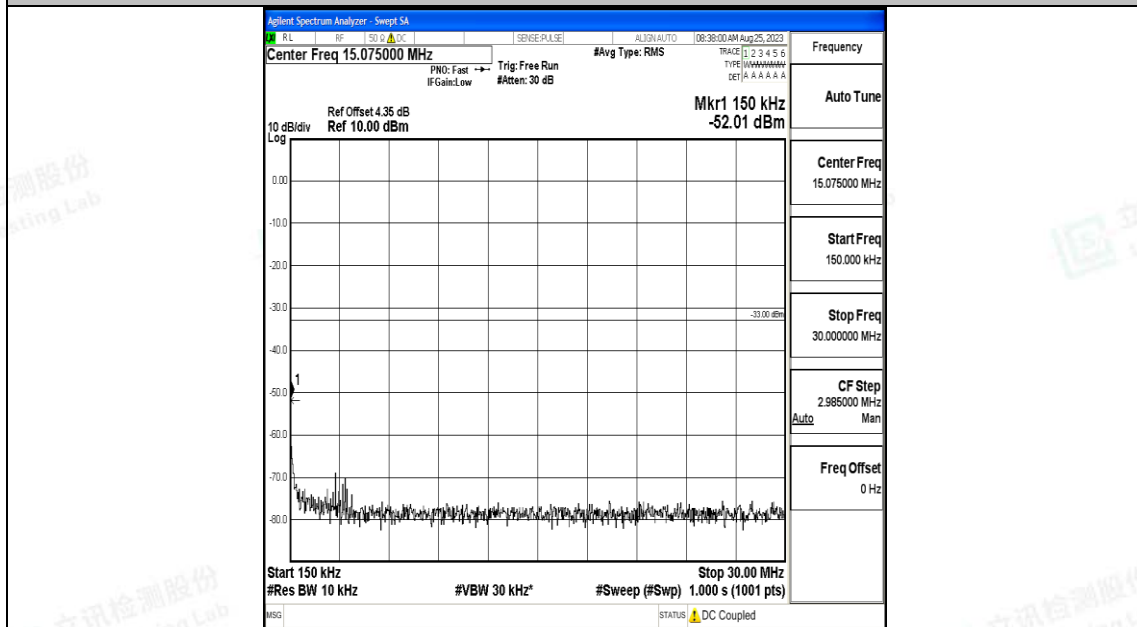

Band25\_15MHz\_16QAM\_26115\_1RB#0\_1000~3000\_1000~3000

Band25\_15MHz\_16QAM\_26115\_1RB#0\_3000~20000\_3000~20000

Band25\_15MHz\_QPSK\_26365\_1RB#0\_0.009~0.15\_0.009~0.15

Band25\_15MHz\_QPSK\_26365\_1RB#0\_0.15~30\_0.15~30