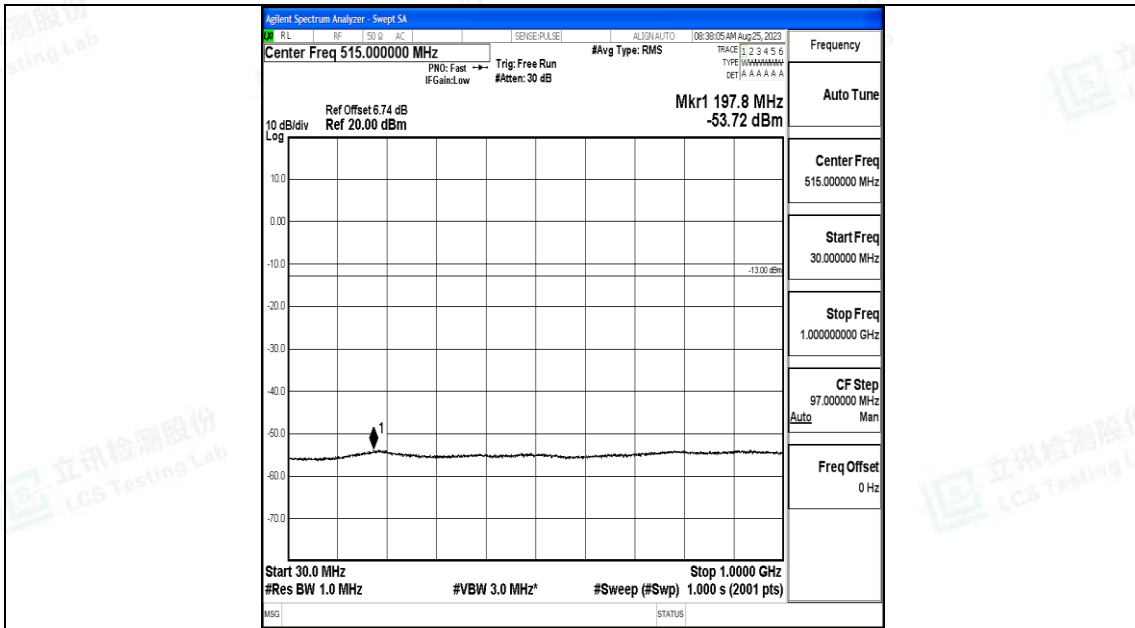

Band25\_15MHz\_16QAM\_26115\_1RB#0\_1000~3000\_1000~3000

Band25\_15MHz\_16QAM\_26115\_1RB#0\_3000~20000\_3000~20000

Band25\_15MHz\_QPSK\_26365\_1RB#0\_0.009~0.15\_0.009~0.15

Band25\_15MHz\_QPSK\_26365\_1RB#0\_0.15~30\_0.15~30