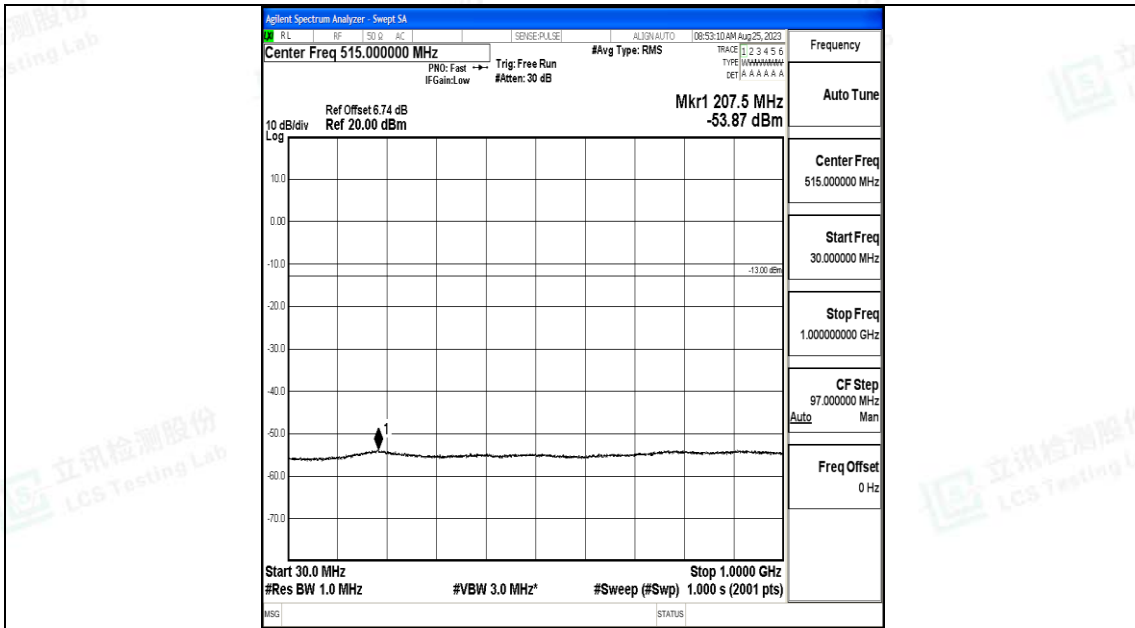

Band25\_15MHz\_16QAM\_26615\_1RB#0\_1000~3000\_1000~3000

Band25\_15MHz\_16QAM\_26615\_1RB#0\_3000~20000\_3000~20000

Band25\_20MHz\_QPSK\_26140\_1RB#0\_0.009~0.15\_0.009~0.15

Band25\_20MHz\_QPSK\_26140\_1RB#0\_0.15~30\_0.15~30