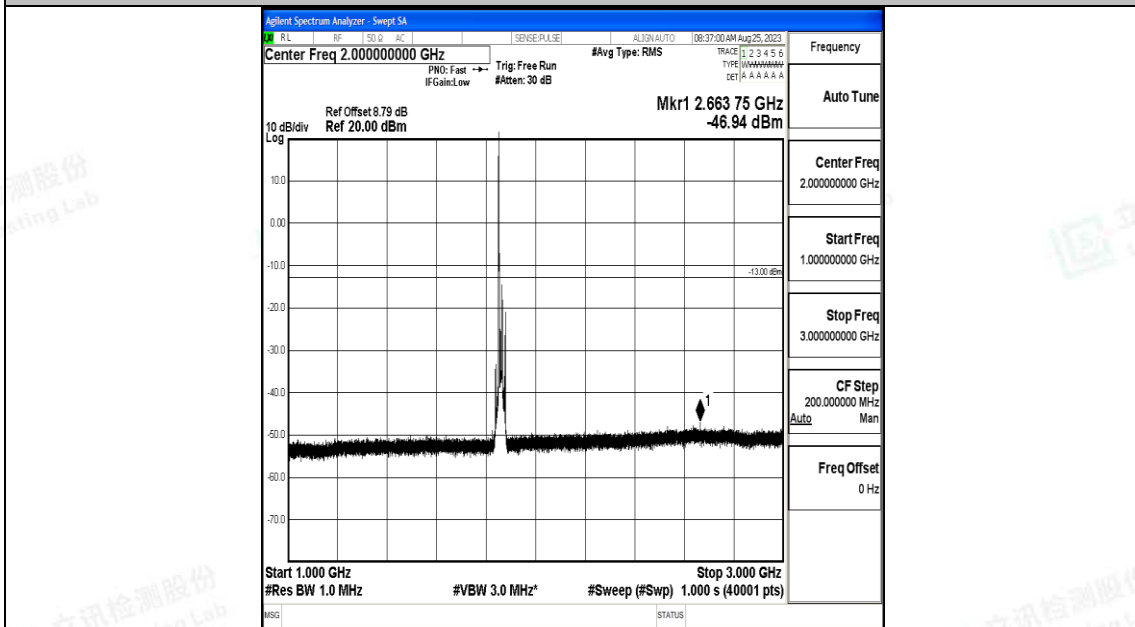

Band25\_15MHz\_QPSK\_26115\_1RB#0\_0.009~0.15\_0.009~0.15

Band25\_15MHz\_QPSK\_26115\_1RB#0\_0.15~30\_0.15~30

Band25\_15MHz\_QPSK\_26115\_1RB#0\_30~1000\_30~1000

Band25\_15MHz\_QPSK\_26115\_1RB#0\_1000~3000\_1000~3000