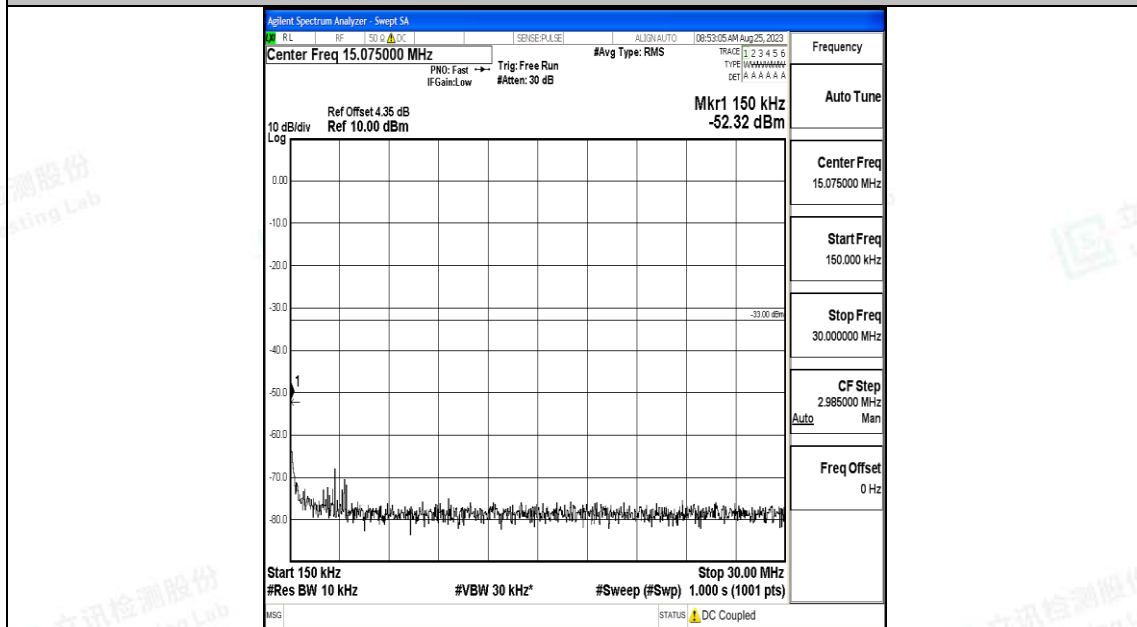

Band25\_15MHz\_16QAM\_26615\_1RB#0\_1000~3000\_1000~3000

Band25\_15MHz\_16QAM\_26615\_1RB#0\_3000~20000\_3000~20000

Band25\_20MHz\_QPSK\_26140\_1RB#0\_0.009~0.15\_0.009~0.15

Band25\_20MHz\_QPSK\_26140\_1RB#0\_0.15~30\_0.15~30