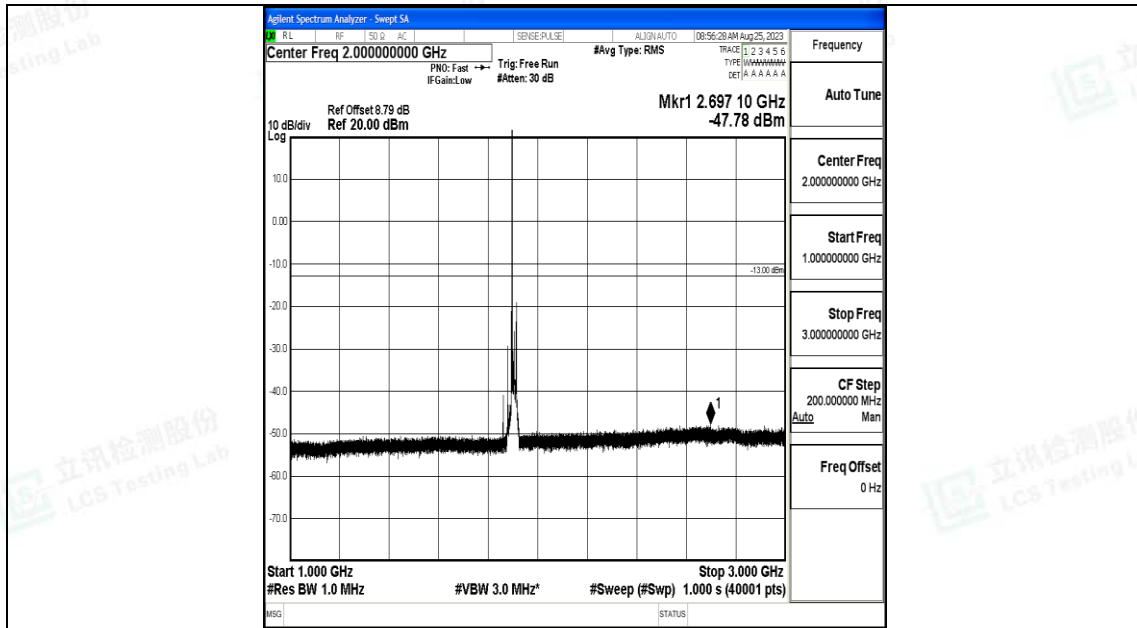

Band25_20MHz_16QAM_26590_1RB#0_30~1000_30~1000

Band25_20MHz_16QAM_26590_1RB#0_1000~3000_1000~3000