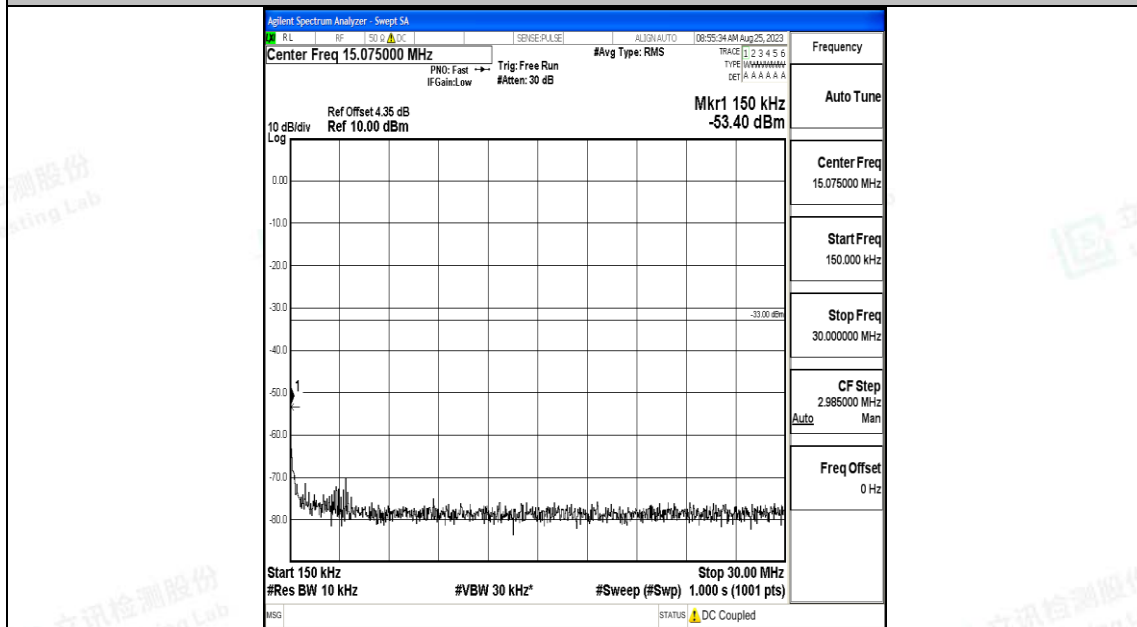

Band25\_20MHz\_16QAM\_26365\_1RB#0\_1000~3000\_1000~3000

Band25\_20MHz\_16QAM\_26365\_1RB#0\_3000~20000\_3000~20000

Band25\_20MHz\_QPSK\_26590\_1RB#0\_0.009~0.15\_0.009~0.15

Band25\_20MHz\_QPSK\_26590\_1RB#0\_0.15~30\_0.15~30