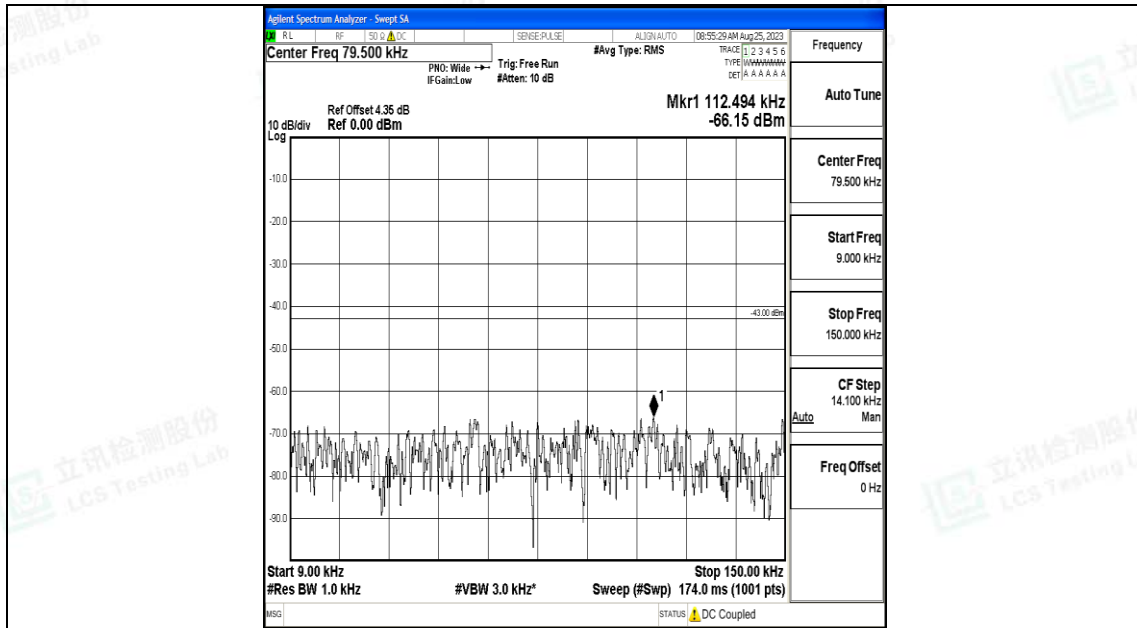

Band25_20MHz_16QAM_26365_1RB#0_3000~20000_3000~20000

Band25_20MHz_QPSK_26590_1RB#0_0.009~0.15_0.009~0.15