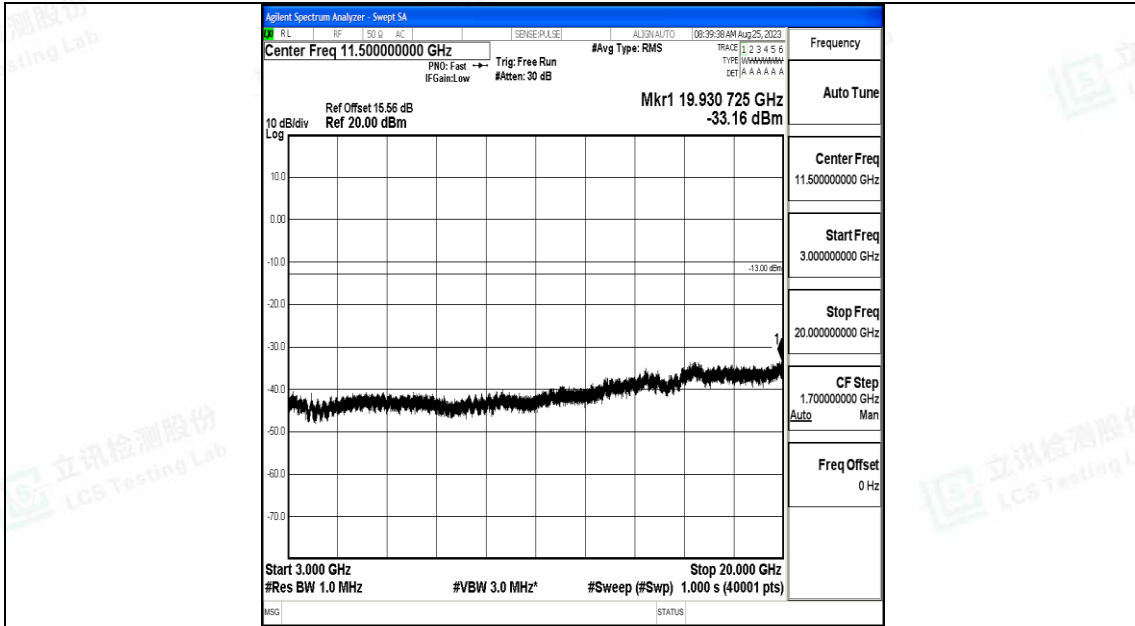

Band25\_15MHz\_QPSK\_26615\_1RB#0\_0.009~0.15\_0.009~0.15

Band25\_15MHz\_QPSK\_26615\_1RB#0\_0.15~30\_0.15~30

Band25\_15MHz\_QPSK\_26615\_1RB#0\_30~1000\_30~1000

Band25\_15MHz\_QPSK\_26615\_1RB#0\_1000~3000\_1000~3000