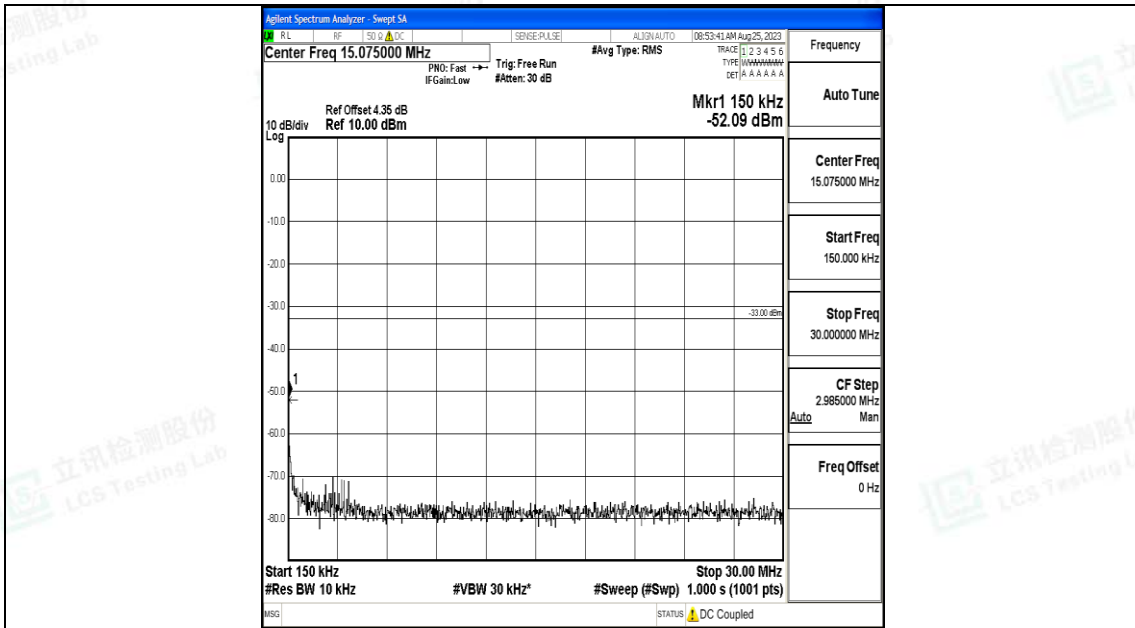

Band25\_20MHz\_QPSK\_26140\_1RB#0\_30~1000\_30~1000

Band25\_20MHz\_QPSK\_26140\_1RB#0\_1000~3000\_1000~3000

Band25\_20MHz\_QPSK\_26140\_1RB#0\_3000~20000\_3000~20000

Band25\_20MHz\_16QAM\_26140\_1RB#0\_0.009~0.15\_0.009~0.15