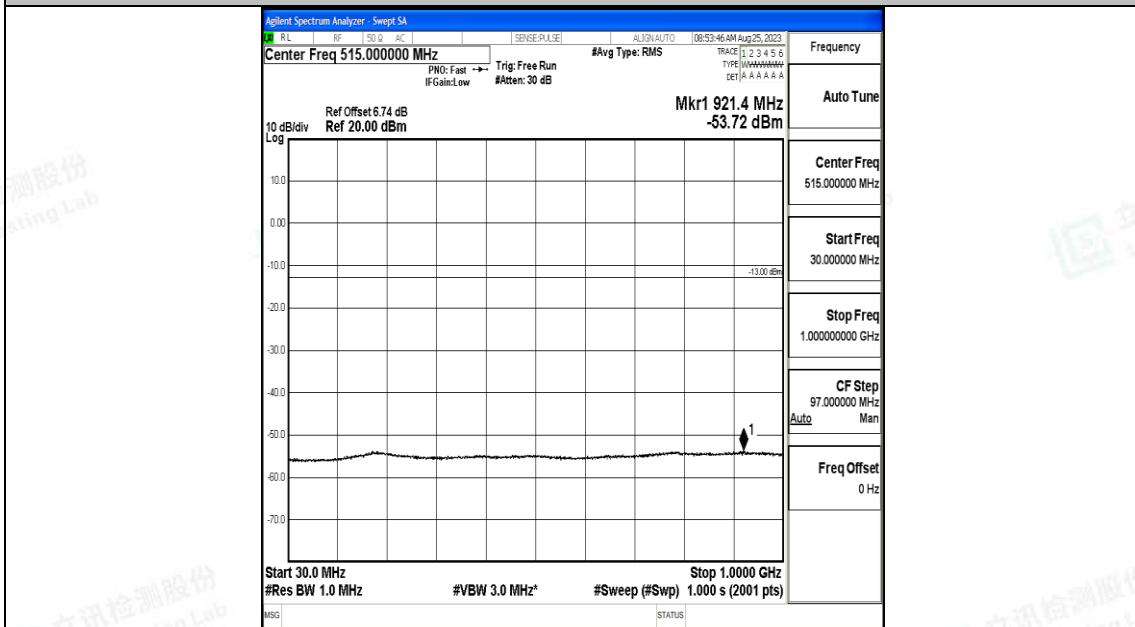

Band25_20MHz_16QAM_26140_1RB#0_0.15~30_0.15~30

Band25_20MHz_16QAM_26140_1RB#0_30~1000_30~1000