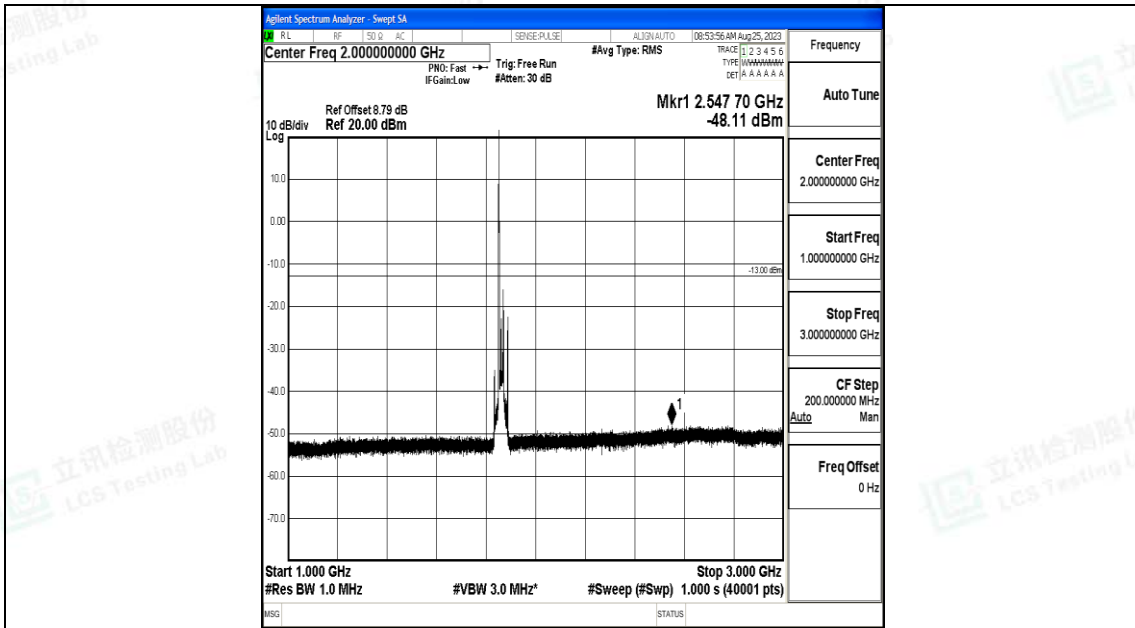

Band25_20MHz_16QAM_26140_1RB#0_30~1000_30~1000

Band25_20MHz_16QAM_26140_1RB#0_1000~3000_1000~3000