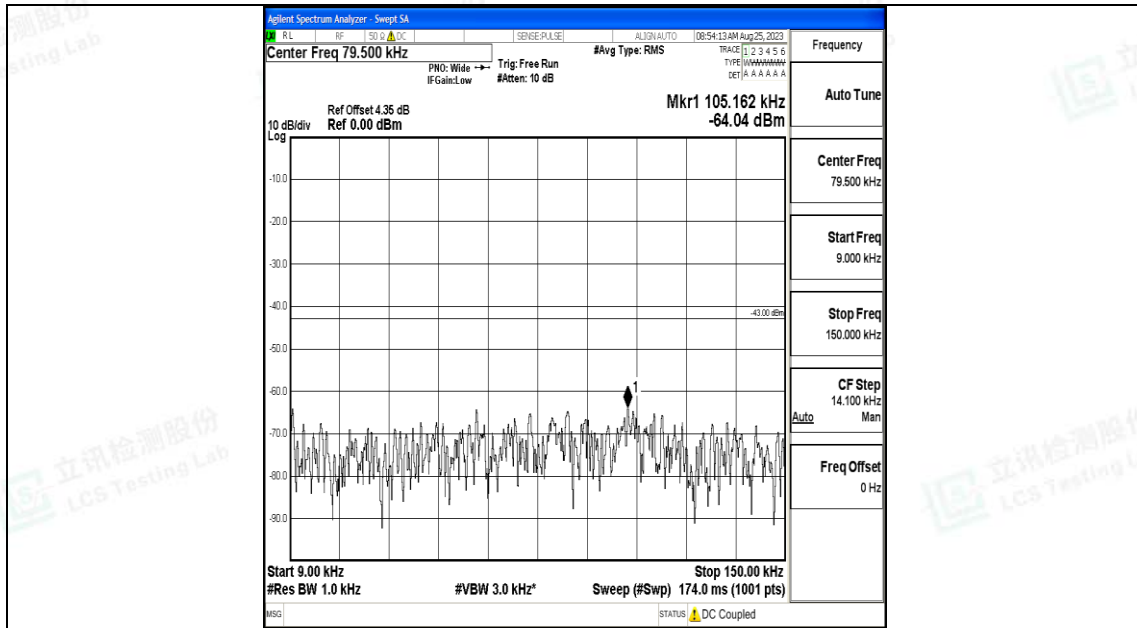

Band25\_20MHz\_16QAM\_26140\_1RB#0\_0.15~30\_0.15~30

Band25\_20MHz\_16QAM\_26140\_1RB#0\_30~1000\_30~1000

Band25\_20MHz\_16QAM\_26140\_1RB#0\_1000~3000\_1000~3000

Band25\_20MHz\_16QAM\_26140\_1RB#0\_3000~20000\_3000~20000