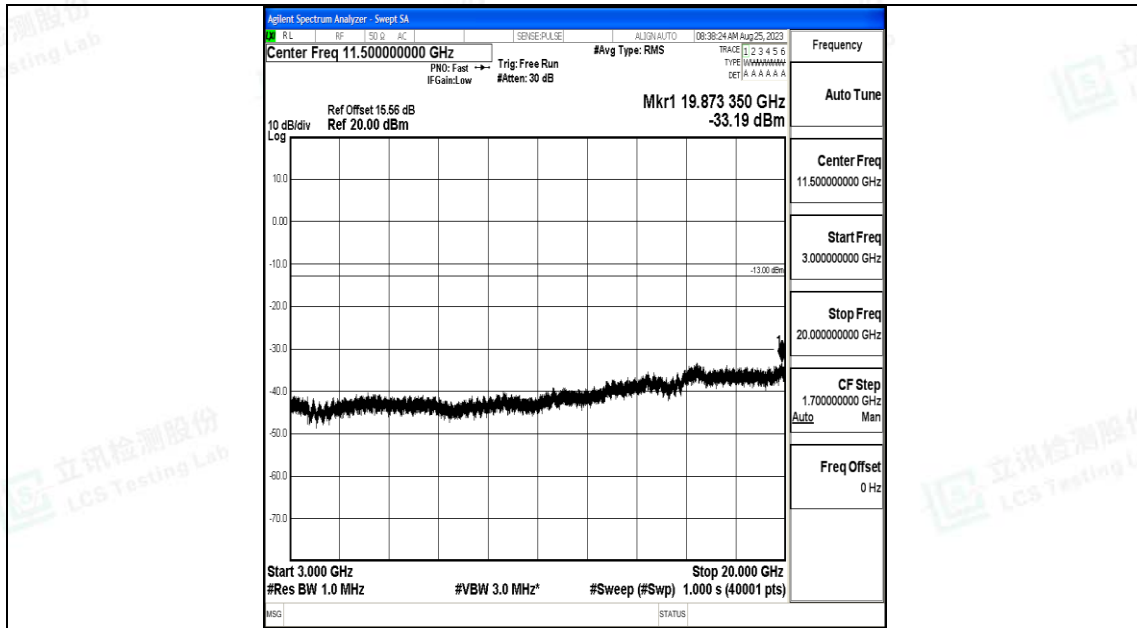

Band25_15MHz_QPSK_26365_1RB#0_1000~3000_1000~3000

Band25_15MHz_QPSK_26365_1RB#0_3000~20000_3000~20000