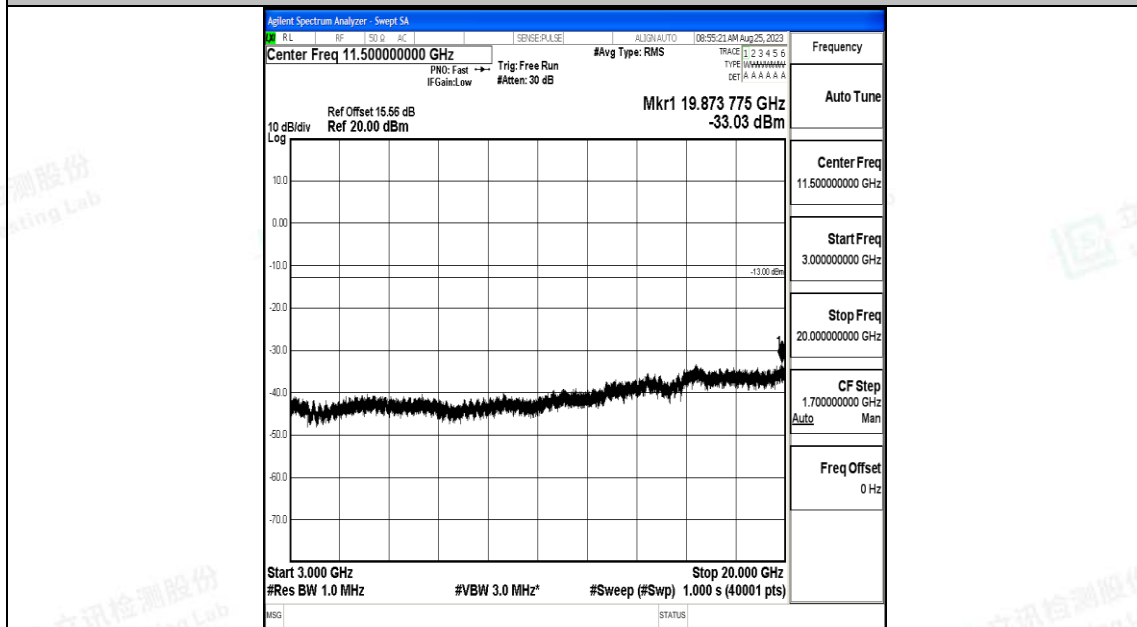

Band25_20MHz_16QAM_26365_1RB#0_1000~3000_1000~3000

Band25_20MHz_16QAM_26365_1RB#0_3000~20000_3000~20000