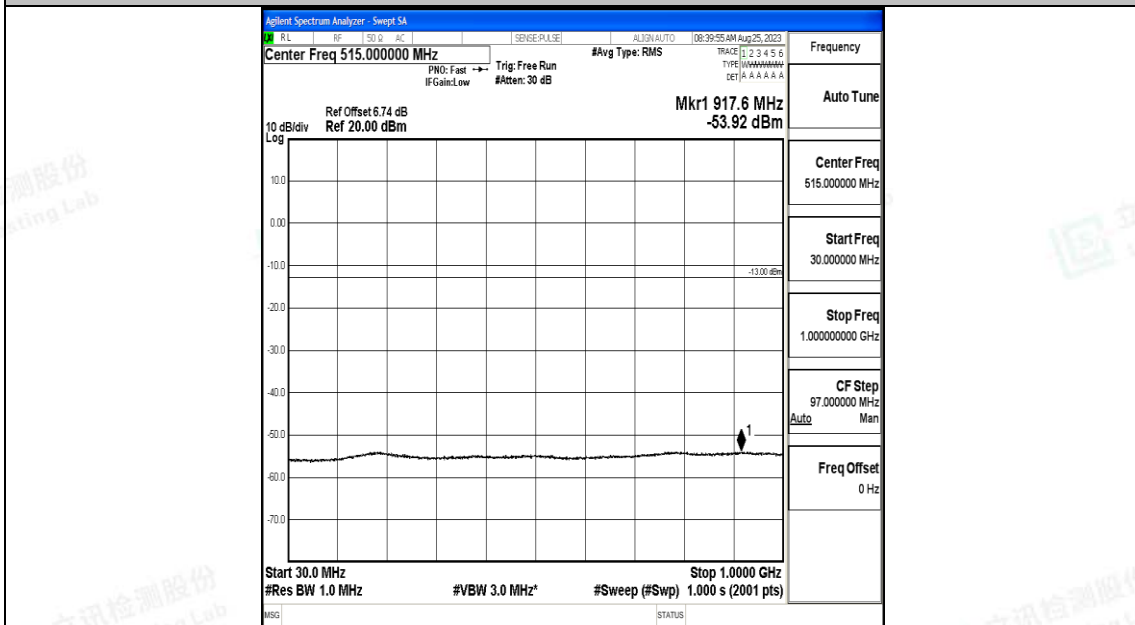

Band25\_15MHz\_QPSK\_26615\_1RB#0\_3000~20000\_3000~20000

Band25\_15MHz\_16QAM\_26615\_1RB#0\_0.009~0.15\_0.009~0.15

Band25\_15MHz\_16QAM\_26615\_1RB#0\_0.15~30\_0.15~30

Band25\_15MHz\_16QAM\_26615\_1RB#0\_30~1000\_30~1000