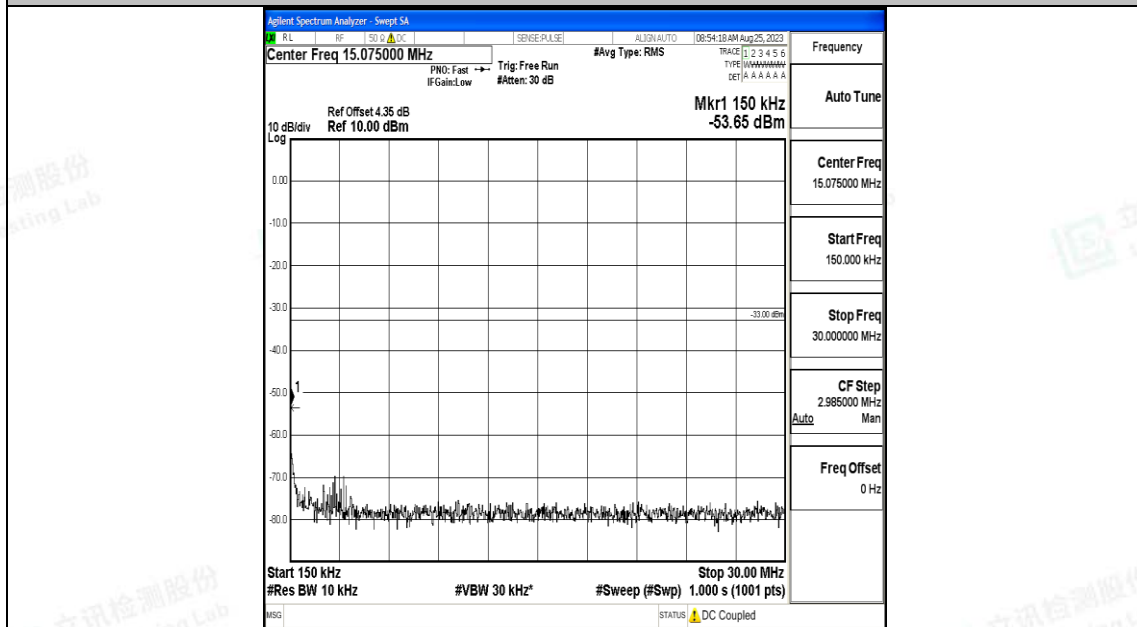

Band25_20MHz_QPSK_26365_1RB#0_0.009~0.15_0.009~0.15

Band25_20MHz_QPSK_26365_1RB#0_0.15~30_0.15~30