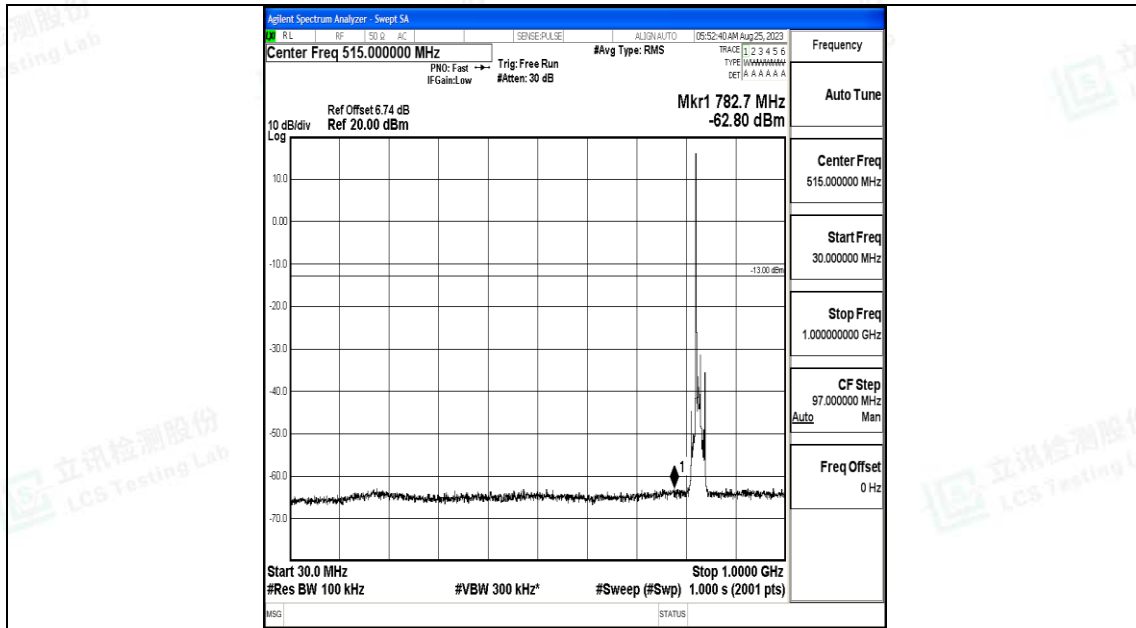

Band5_5MHz_16QAM_20625_1RB#0_3000~10000_3000~10000

Band5_10MHz_QPSK_20450_1RB#0_0.009~0.15_0.009~0.15

Band5_10MHz_QPSK_20450_1RB#0_0.15~30_0.15~30

Band5_10MHz_QPSK_20450_1RB#0_30~1000_30~1000

Band5_10MHz_QPSK_20450_1RB#0_1000~3000_1000~3000