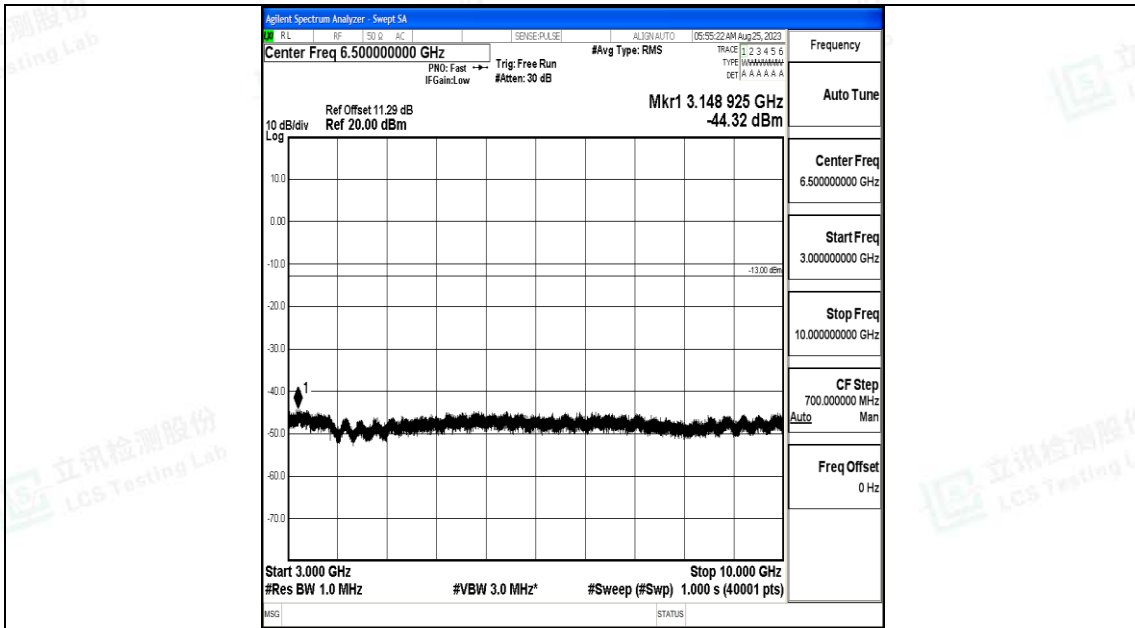

Band5_10MHz_16QAM_20525_1RB#0_3000~10000_3000~10000

Band5_10MHz_QPSK_20600_1RB#0_0.009~0.15_0.009~0.15

Band5_10MHz_QPSK_20600_1RB#0_0.15~30_0.15~30

Band5_10MHz_QPSK_20600_1RB#0_30~1000_30~1000

Band5_10MHz_QPSK_20600_1RB#0_1000~3000_1000~3000