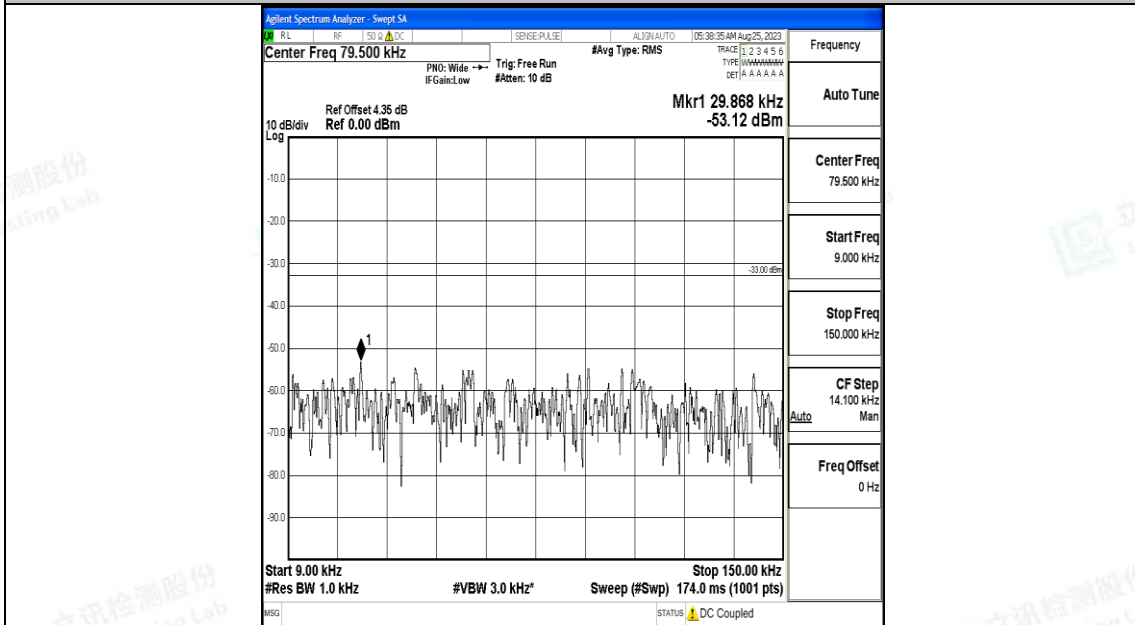

Band5_5MHz_QPSK_20425_1RB#0_30~1000_30~1000

Band5_5MHz_QPSK_20425_1RB#0_1000~3000_1000~3000

Band5_5MHz_QPSK_20425_1RB#0_3000~10000_3000~10000

Band5_5MHz_16QAM_20425_1RB#0_0.009~0.15_0.009~0.15

Band5_5MHz_16QAM_20425_1RB#0_0.15~30_0.15~30