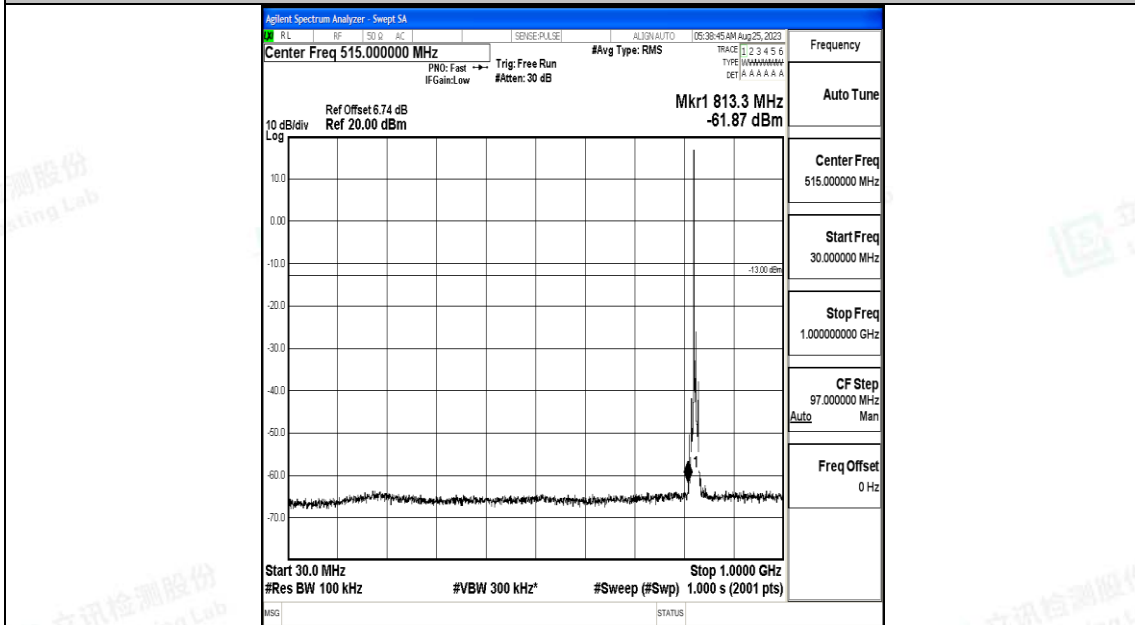

Band5_5MHz_QPSK_20425_1RB#0_30~1000_30~1000

Band5_5MHz_QPSK_20425_1RB#0_1000~3000_1000~3000

Band5_5MHz_QPSK_20425_1RB#0_3000~10000_3000~10000

Band5_5MHz_16QAM_20425_1RB#0_0.009~0.15_0.009~0.15

Band5_5MHz_16QAM_20425_1RB#0_0.15~30_0.15~30