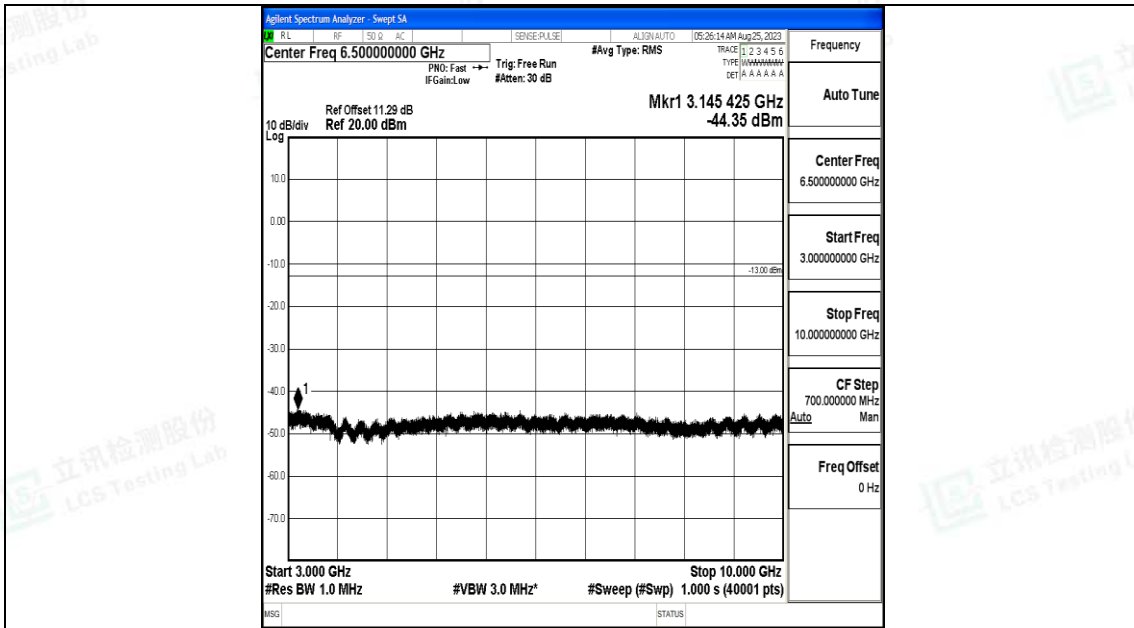

Band5_3MHz_QPSK_20635_1RB#0_1000~3000_1000~3000

Band5_3MHz_QPSK_20635_1RB#0_3000~10000_3000~10000