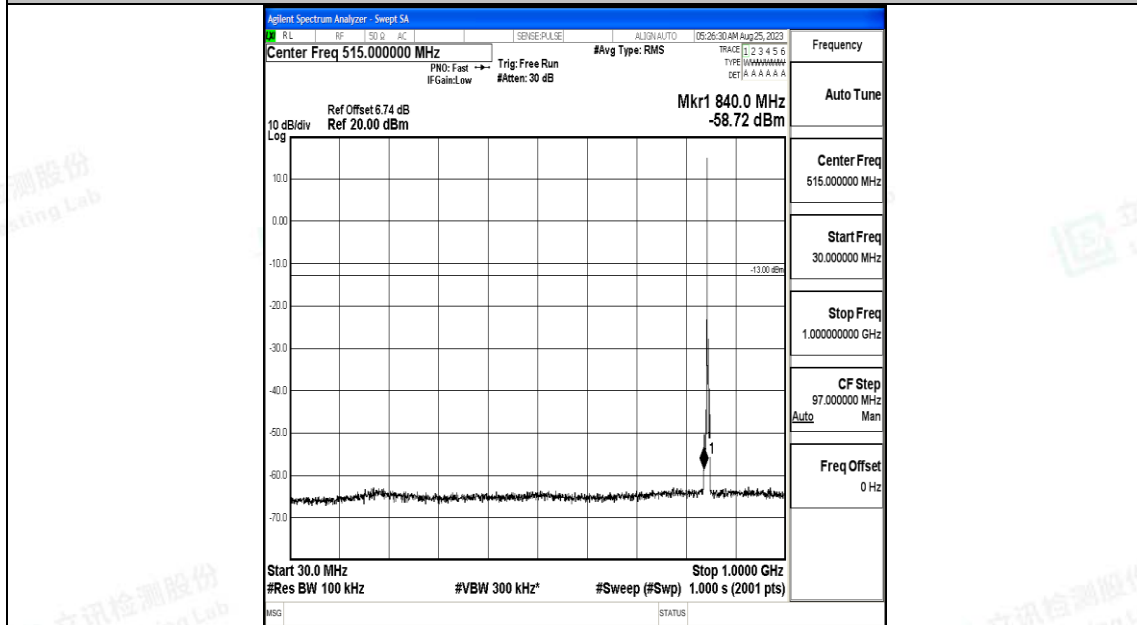

Band5_3MHz_QPSK_20635_1RB#0_30~1000_30~1000

Band5_3MHz_QPSK_20635_1RB#0_1000~3000_1000~3000

Band5_3MHz_QPSK_20635_1RB#0_3000~10000_3000~10000

Band5_3MHz_16QAM_20635_1RB#0_0.009~0.15_0.009~0.15

Band5_3MHz_16QAM_20635_1RB#0_0.15~30_0.15~30