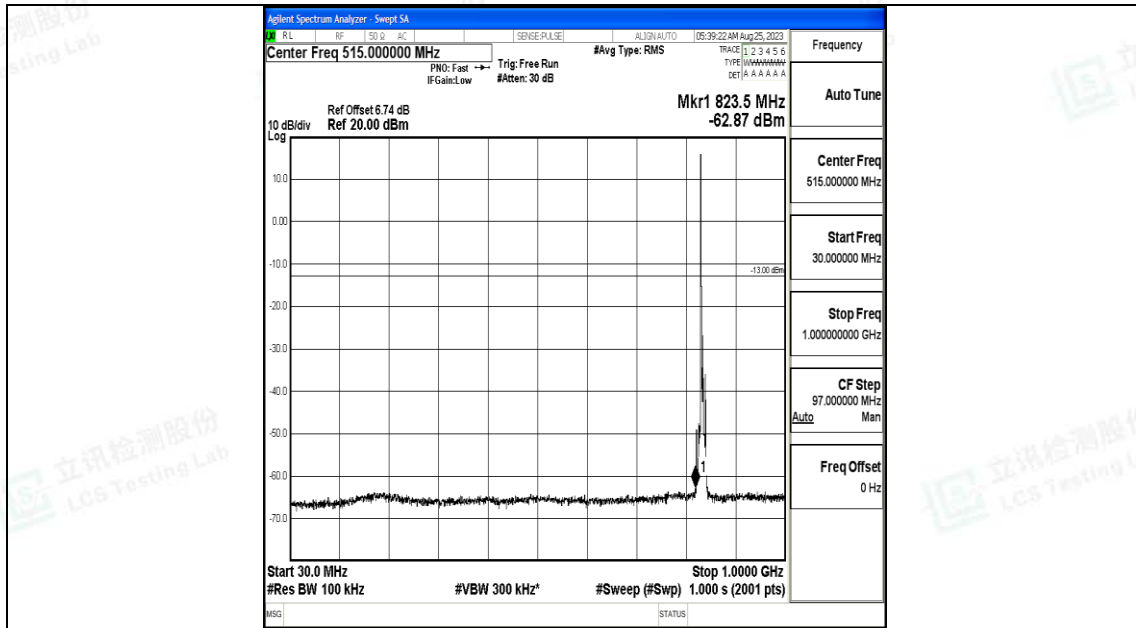

Band5_5MHz_16QAM_20425_1RB#0_30~1000_30~1000

Band5_5MHz_16QAM_20425_1RB#0_1000~3000_1000~3000

Band5_5MHz_16QAM_20425_1RB#0_3000~10000_3000~10000

Band5_5MHz_QPSK_20525_1RB#0_0.009~0.15_0.009~0.15

Band5_5MHz_QPSK_20525_1RB#0_0.15~30_0.15~30