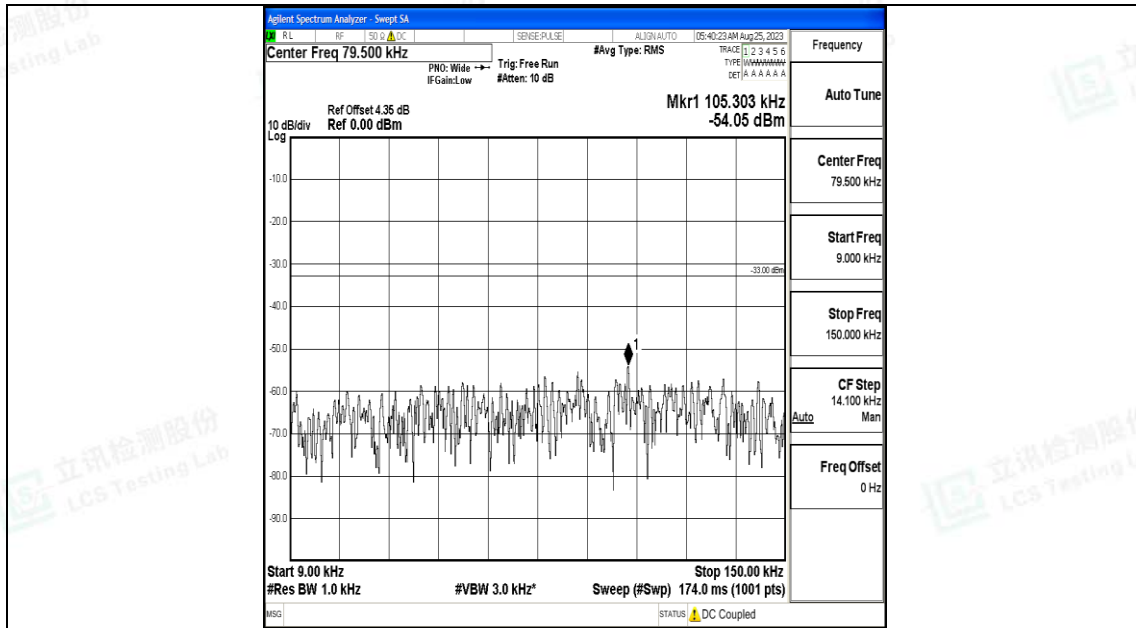

Band5_5MHz_16QAM_20525_1RB#0_3000~10000_3000~10000

Band5_5MHz_QPSK_20625_1RB#0_0.009~0.15_0.009~0.15