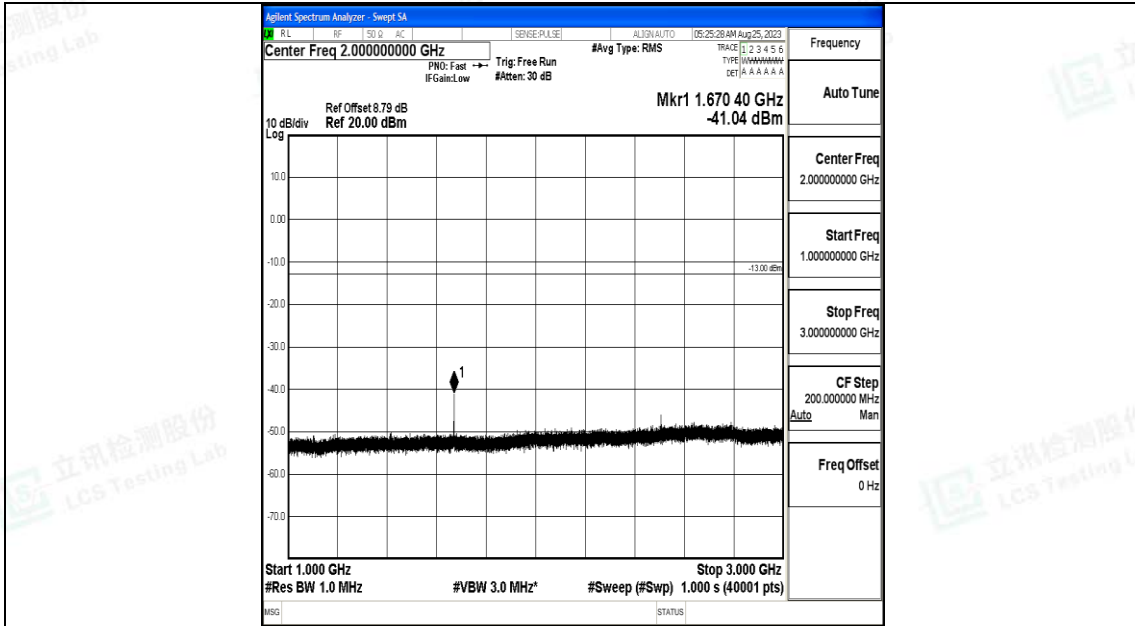

Band5_3MHz_16QAM_20525_1RB#0_30~1000_30~1000

Band5_3MHz_16QAM_20525_1RB#0_1000~3000_1000~3000