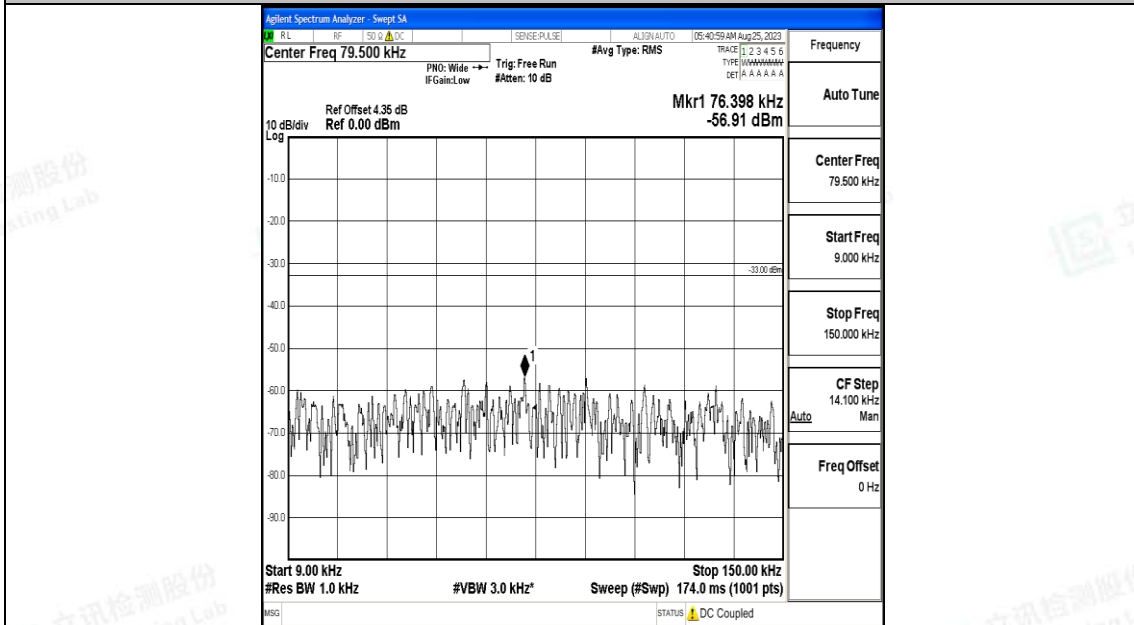

Band5_5MHz_QPSK_20625_1RB#0_3000~10000_3000~10000

Band5_5MHz_16QAM_20625_1RB#0_0.009~0.15_0.009~0.15