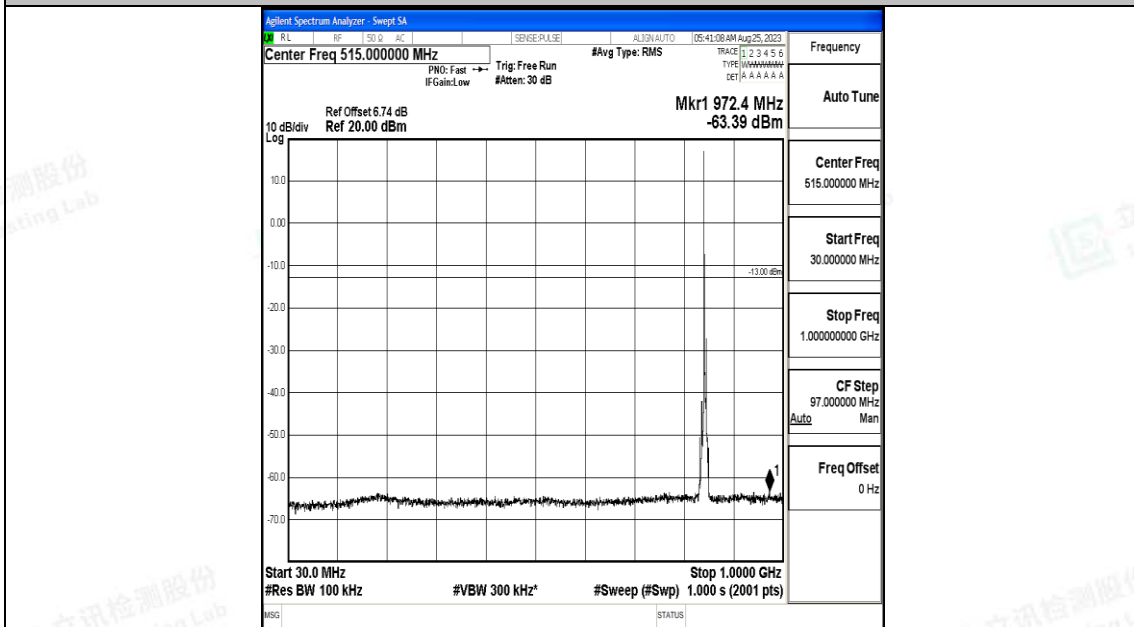

Band5_5MHz_QPSK_20625_1RB#0_3000~10000_3000~10000

Band5_5MHz_16QAM_20625_1RB#0_0.009~0.15_0.009~0.15

Band5_5MHz_16QAM_20625_1RB#0_0.15~30_0.15~30

Band5_5MHz_16QAM_20625_1RB#0_30~1000_30~1000

Band5_5MHz_16QAM_20625_1RB#0_1000~3000_1000~3000