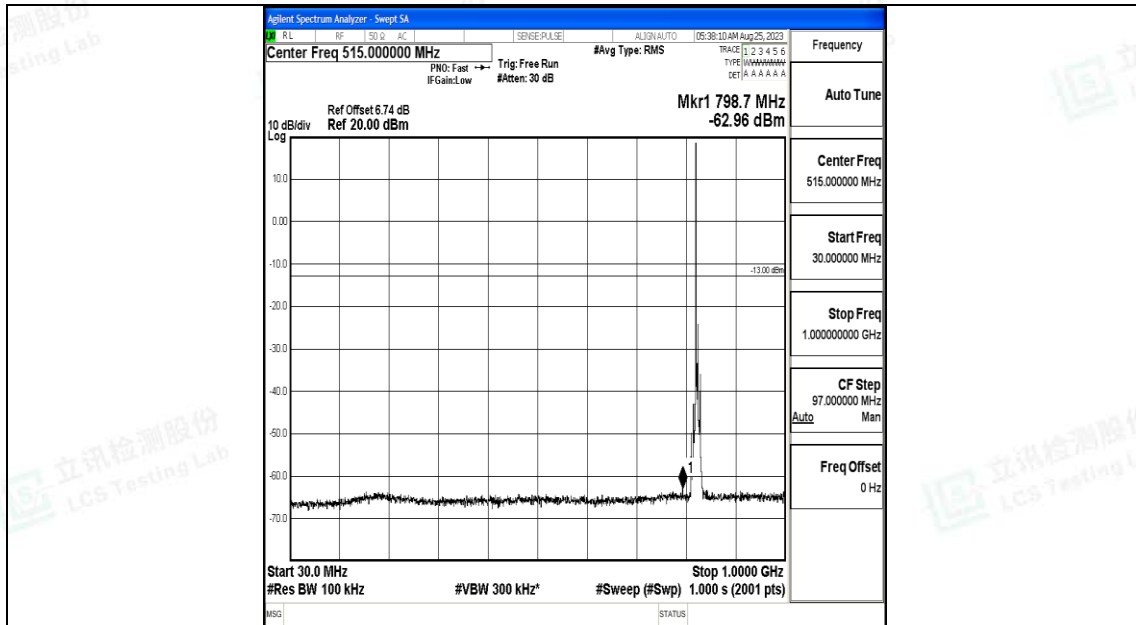

Band5_3MHz_16QAM_20635_1RB#0_30~1000_30~1000

Band5_3MHz_16QAM_20635_1RB#0_1000~3000_1000~3000

Band5_3MHz_16QAM_20635_1RB#0_3000~10000_3000~10000

Band5_5MHz_QPSK_20425_1RB#0_0.009~0.15_0.009~0.15

Band5_5MHz_QPSK_20425_1RB#0_0.15~30_0.15~30