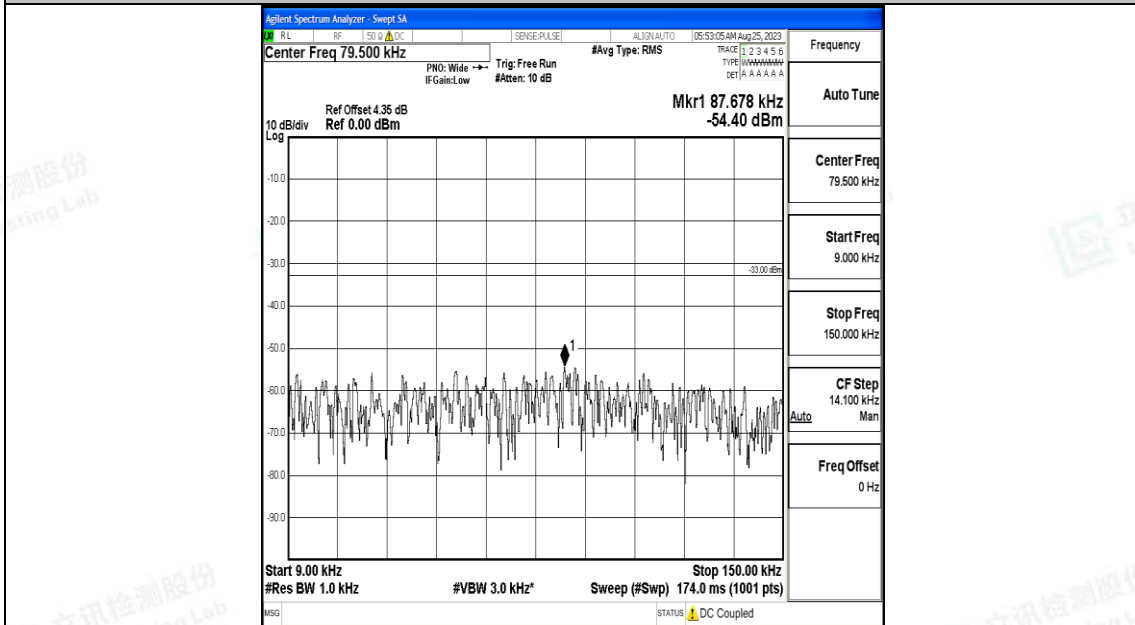

Band5_10MHz_QPSK_20450_1RB#0_3000~10000_3000~10000

Band5_10MHz_16QAM_20450_1RB#0_0.009~0.15_0.009~0.15