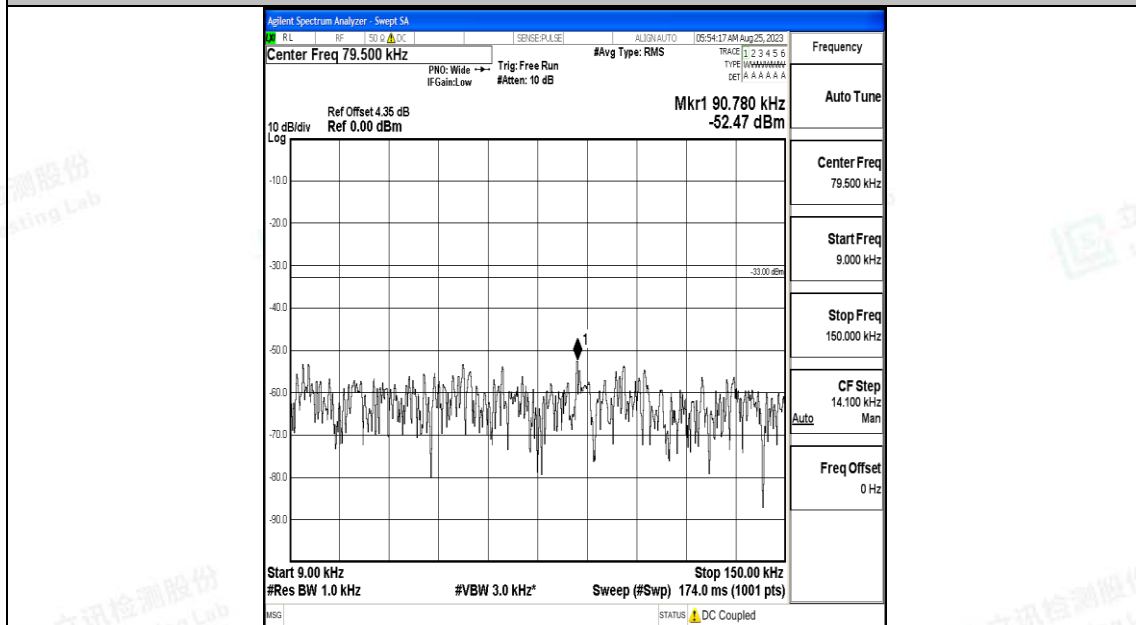

Band5_10MHz_QPSK_20525_1RB#0_3000~10000_3000~10000

Band5_10MHz_16QAM_20525_1RB#0_0.009~0.15_0.009~0.15