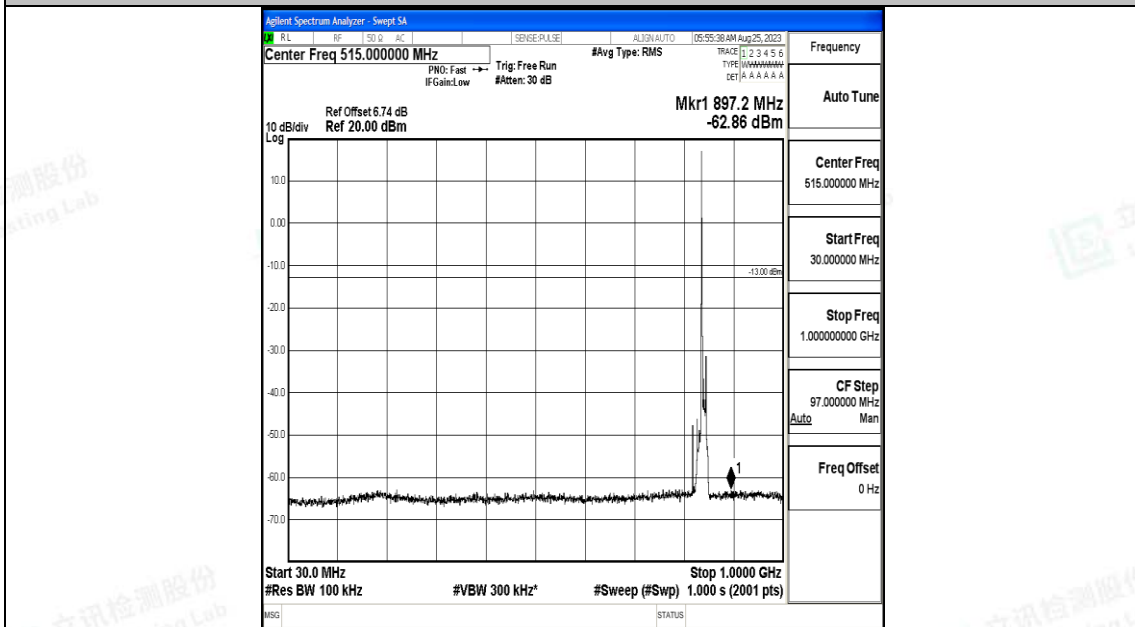

Band5_10MHz_QPSK_20600_1RB#0_3000~10000_3000~10000

Band5_10MHz_16QAM_20600_1RB#0_0.009~0.15_0.009~0.15

Band5_10MHz_16QAM_20600_1RB#0_0.15~30_0.15~30

Band5_10MHz_16QAM_20600_1RB#0_30~1000_30~1000

Band5_10MHz_16QAM_20600_1RB#0_1000~3000_1000~3000