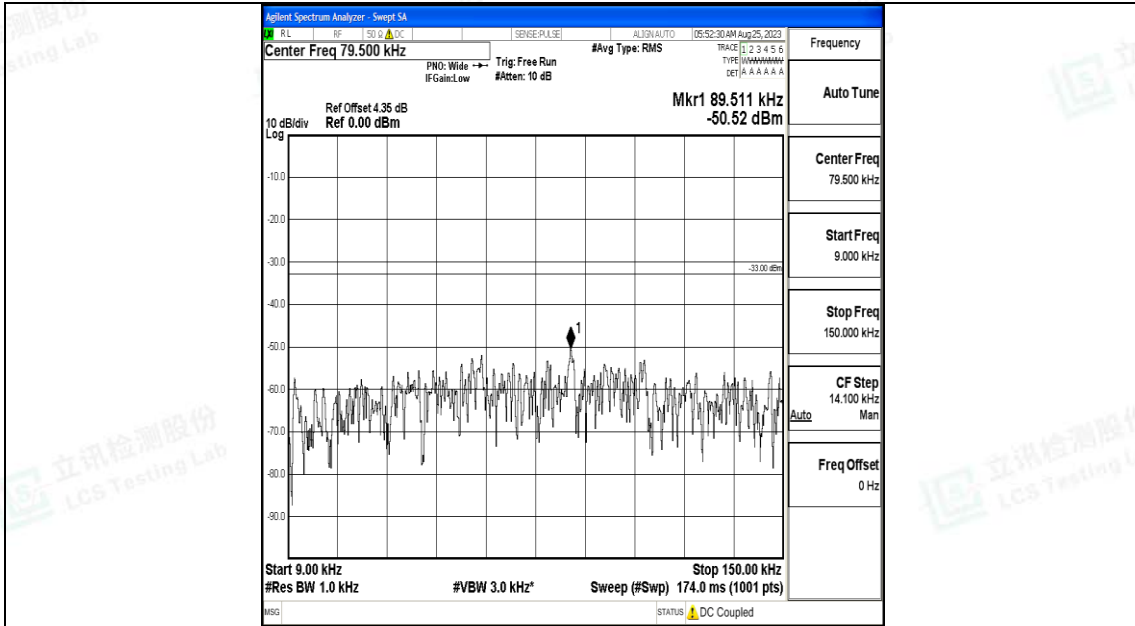

Band5_5MHz_16QAM_20625_1RB#0_3000~10000_3000~10000

Band5_10MHz_QPSK_20450_1RB#0_0.009~0.15_0.009~0.15