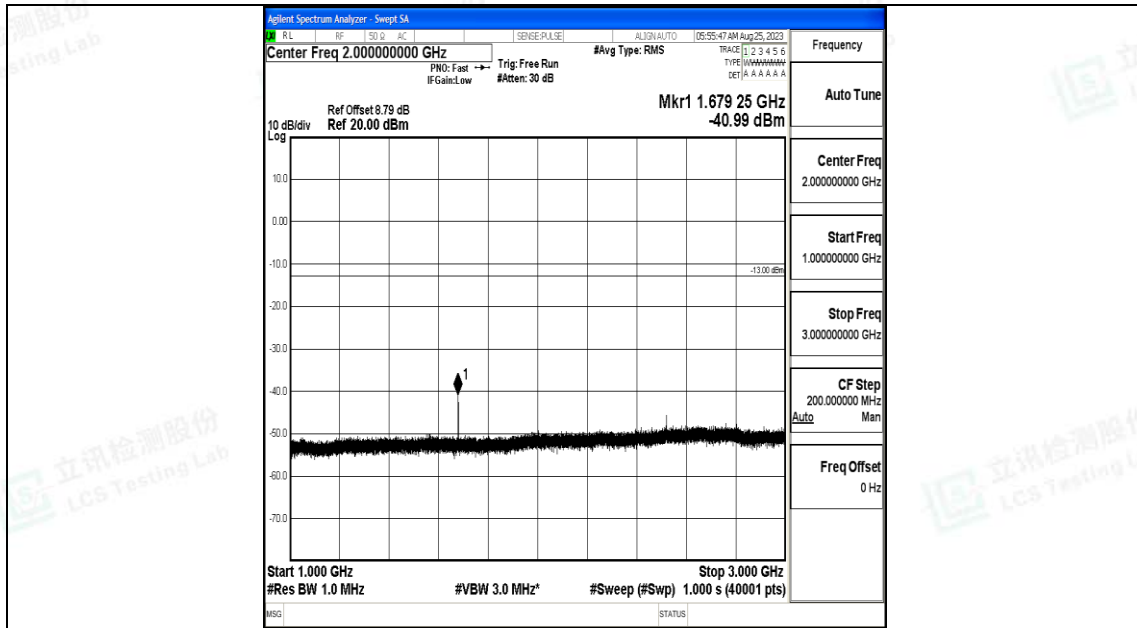

Band5_10MHz_QPSK_20600_1RB#0_3000~10000_3000~10000

Band5_10MHz_16QAM_20600_1RB#0_0.009~0.15_0.009~0.15

Band5_10MHz_16QAM_20600_1RB#0_0.15~30_0.15~30

Band5_10MHz_16QAM_20600_1RB#0_30~1000_30~1000

Band5_10MHz_16QAM_20600_1RB#0_1000~3000_1000~3000