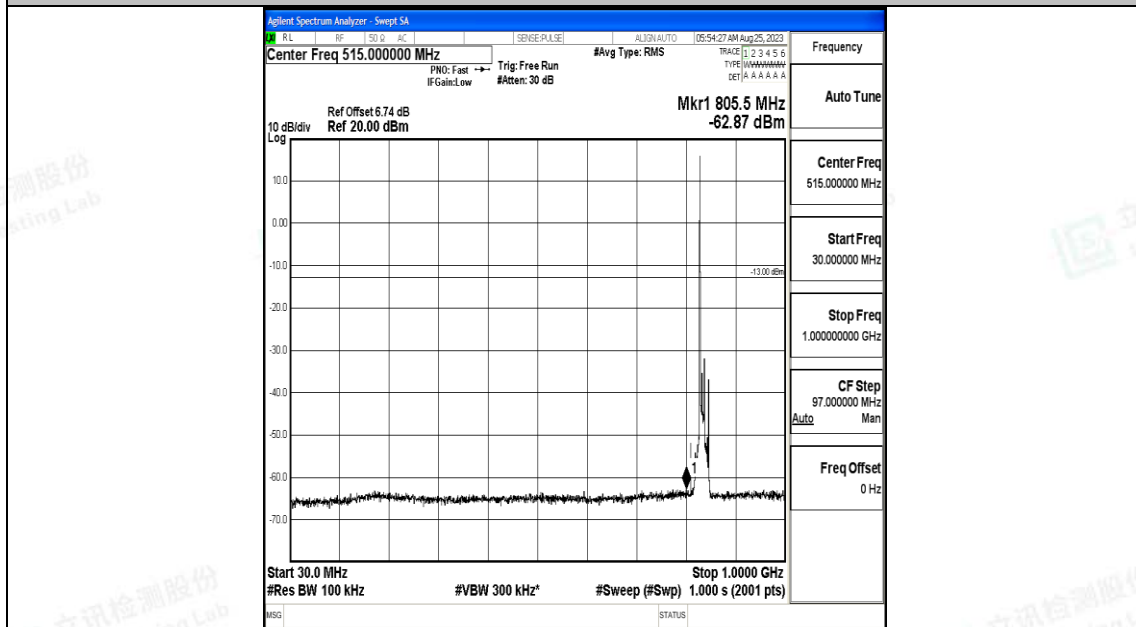

Band5_10MHz_QPSK_20525_1RB#0_3000~10000_3000~10000

Band5_10MHz_16QAM_20525_1RB#0_0.009~0.15_0.009~0.15

Band5_10MHz_16QAM_20525_1RB#0_0.15~30_0.15~30

Band5_10MHz_16QAM_20525_1RB#0_30~1000_30~1000

Band5_10MHz_16QAM_20525_1RB#0_1000~3000_1000~3000