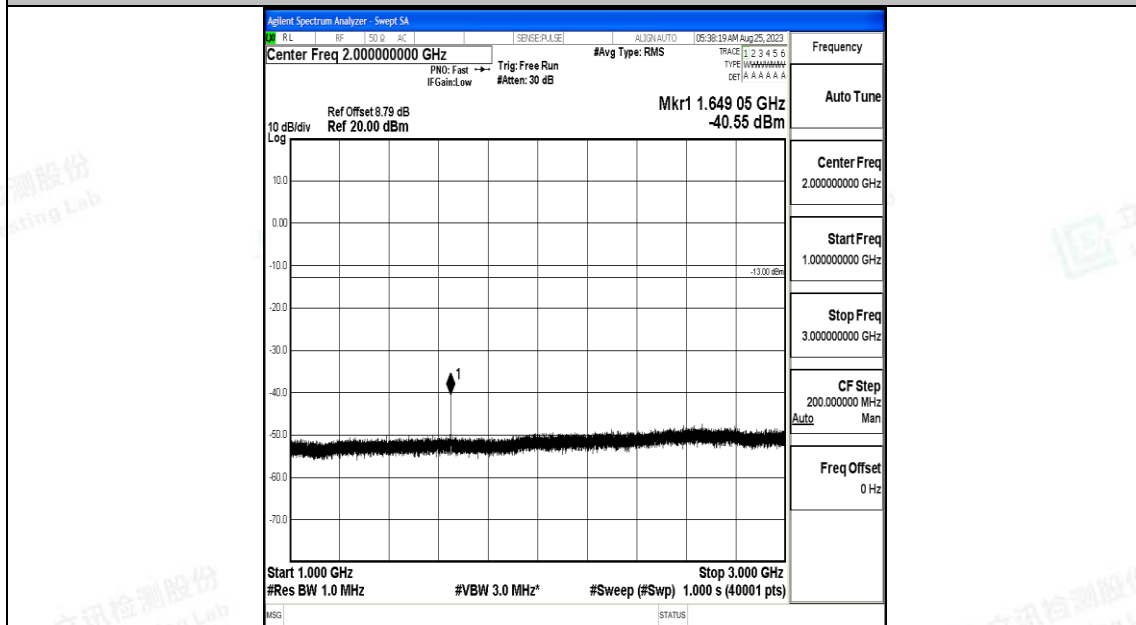

Band5_5MHz_QPSK_20425_1RB#0_30~1000_30~1000

Band5_5MHz_QPSK_20425_1RB#0_1000~3000_1000~3000