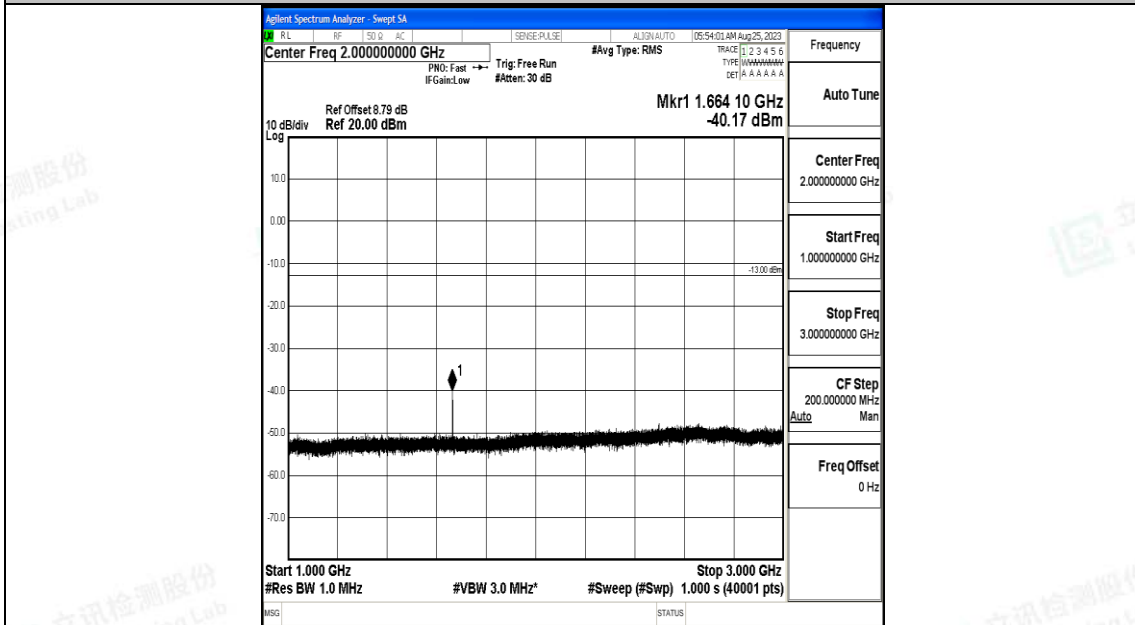

Band5_10MHz_16QAM_20450_1RB#0_3000~10000_3000~10000

Band5_10MHz_QPSK_20525_1RB#0_0.009~0.15_0.009~0.15

Band5_10MHz_QPSK_20525_1RB#0_0.15~30_0.15~30

Band5_10MHz_QPSK_20525_1RB#0_30~1000_30~1000

Band5_10MHz_QPSK_20525_1RB#0_1000~3000_1000~3000