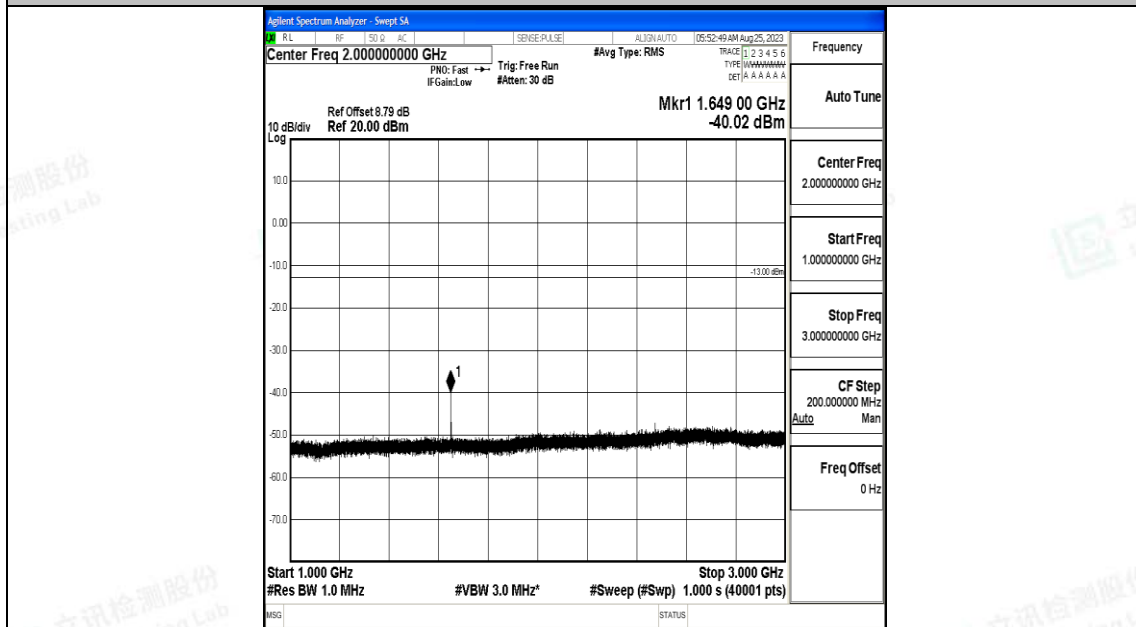

Band5_5MHz_16QAM_20625_1RB#0_3000~10000_3000~10000

Band5_10MHz_QPSK_20450_1RB#0_0.009~0.15_0.009~0.15

Band5_10MHz_QPSK_20450_1RB#0_0.15~30_0.15~30

Band5_10MHz_QPSK_20450_1RB#0_30~1000_30~1000

Band5_10MHz_QPSK_20450_1RB#0_1000~3000_1000~3000