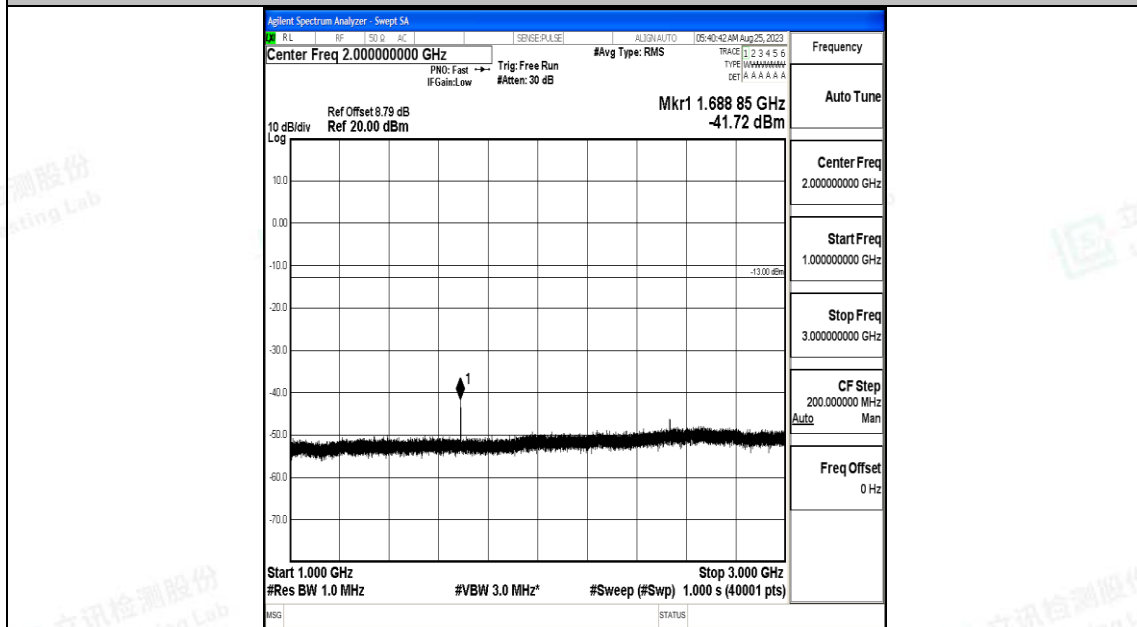

Band5_5MHz_16QAM_20525_1RB#0_3000~10000_3000~10000

Band5_5MHz_QPSK_20625_1RB#0_0.009~0.15_0.009~0.15

Band5_5MHz_QPSK_20625_1RB#0_0.15~30_0.15~30

Band5_5MHz_QPSK_20625_1RB#0_30~1000_30~1000

Band5_5MHz_QPSK_20625_1RB#0_1000~3000_1000~3000