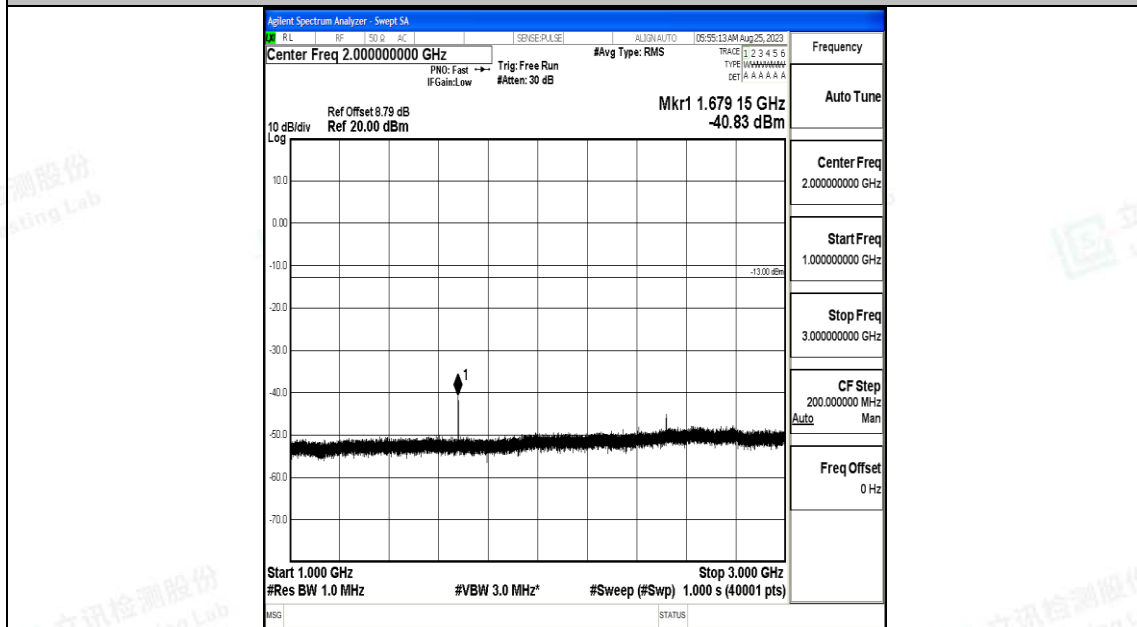

Band5_10MHz_16QAM_20525_1RB#0_3000~10000_3000~10000

Band5_10MHz_QPSK_20600_1RB#0_0.009~0.15_0.009~0.15

Band5_10MHz_QPSK_20600_1RB#0_0.15~30_0.15~30

Band5_10MHz_QPSK_20600_1RB#0_30~1000_30~1000

Band5_10MHz_QPSK_20600_1RB#0_1000~3000_1000~3000