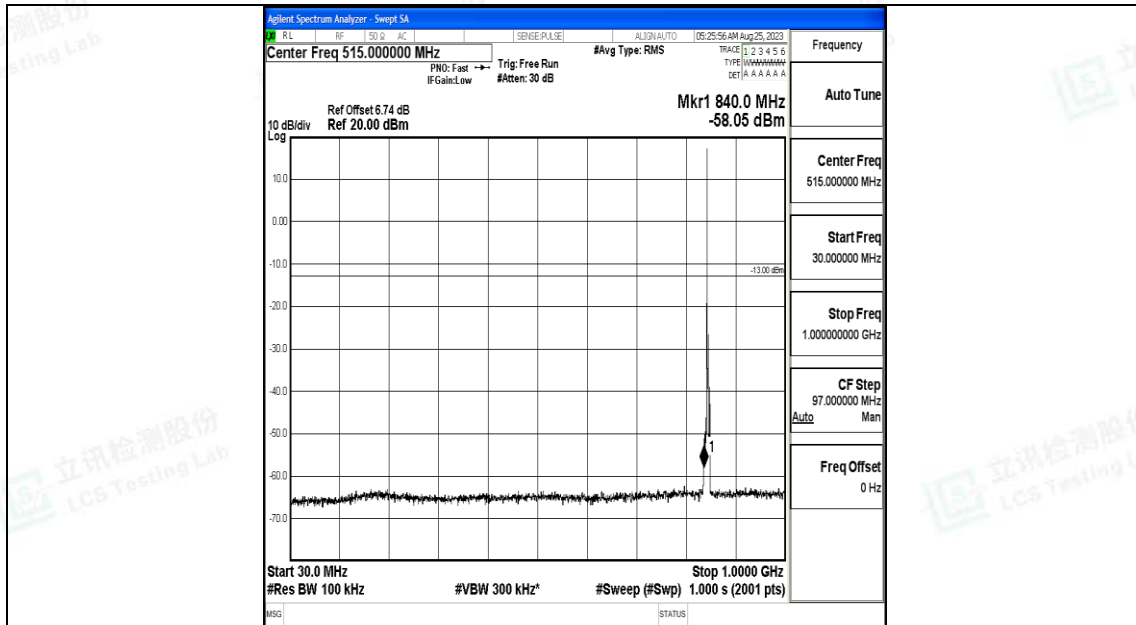

Band5_3MHz_16QAM_20525_1RB#0_30~1000_30~1000

Band5_3MHz_16QAM_20525_1RB#0_1000~3000_1000~3000

Band5_3MHz_16QAM_20525_1RB#0_3000~10000_3000~10000

Band5_3MHz_QPSK_20635_1RB#0_0.009~0.15_0.009~0.15

Band5_3MHz_QPSK_20635_1RB#0_0.15~30_0.15~30