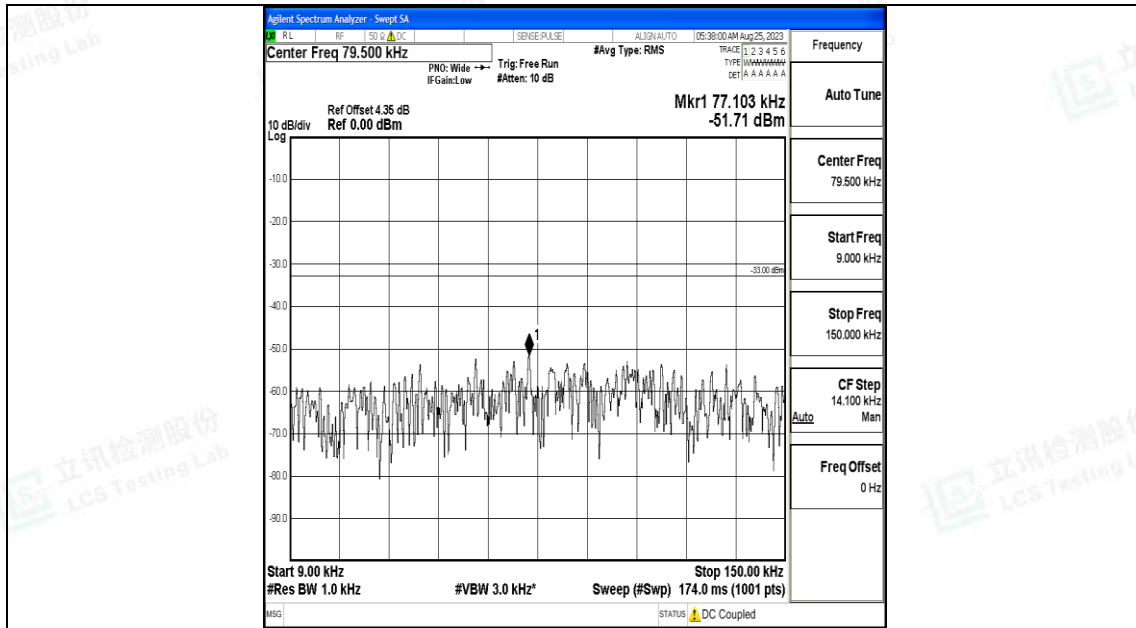

Band5_3MHz_16QAM_20635_1RB#0_30~1000_30~1000

Band5_3MHz_16QAM_20635_1RB#0_1000~3000_1000~3000

Band5_3MHz_16QAM_20635_1RB#0_3000~10000_3000~10000

Band5_5MHz_QPSK_20425_1RB#0_0.009~0.15_0.009~0.15

Band5_5MHz_QPSK_20425_1RB#0_0.15~30_0.15~30