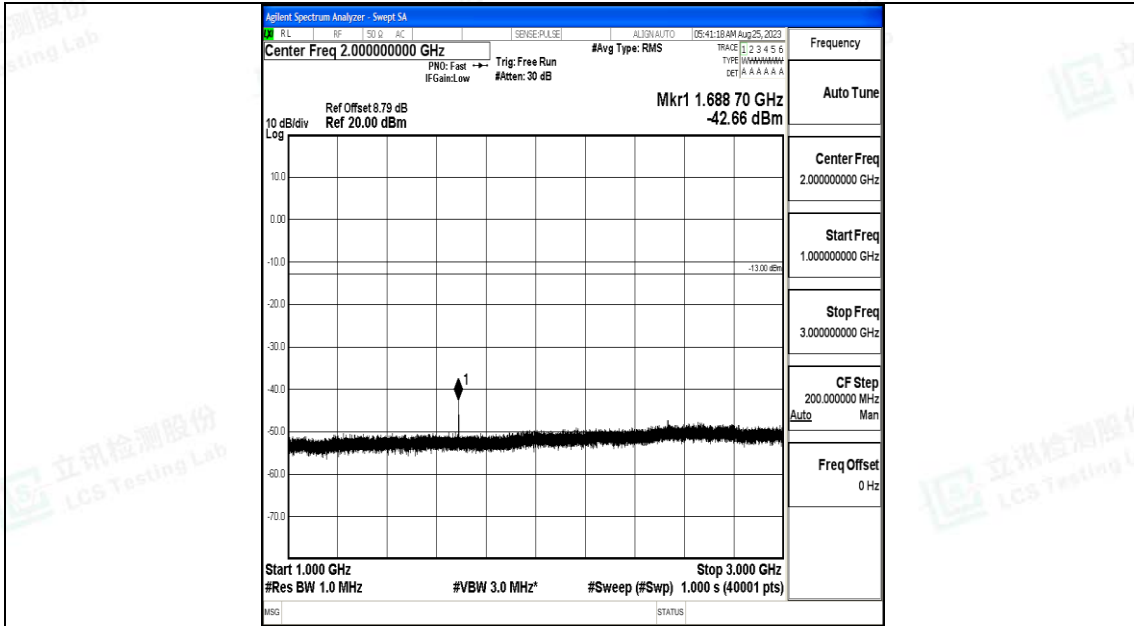

Band5_5MHz_QPSK_20625_1RB#0_3000~10000_3000~10000

Band5_5MHz_16QAM_20625_1RB#0_0.009~0.15_0.009~0.15

Band5_5MHz_16QAM_20625_1RB#0_0.15~30_0.15~30

Band5_5MHz_16QAM_20625_1RB#0_30~1000_30~1000

Band5_5MHz_16QAM_20625_1RB#0_1000~3000_1000~3000