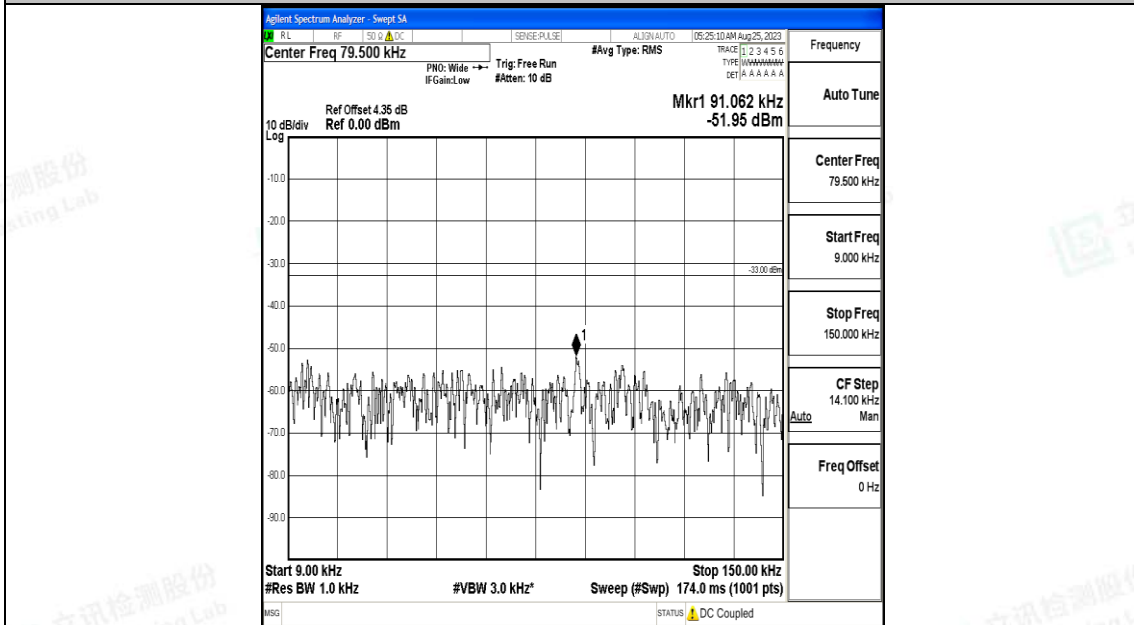

Band5_3MHz_QPSK_20525_1RB#0_30~1000_30~1000

Band5_3MHz_QPSK_20525_1RB#0_1000~3000_1000~3000

Band5_3MHz_QPSK_20525_1RB#0_3000~10000_3000~10000

Band5_3MHz_16QAM_20525_1RB#0_0.009~0.15_0.009~0.15

Band5_3MHz_16QAM_20525_1RB#0_0.15~30_0.15~30