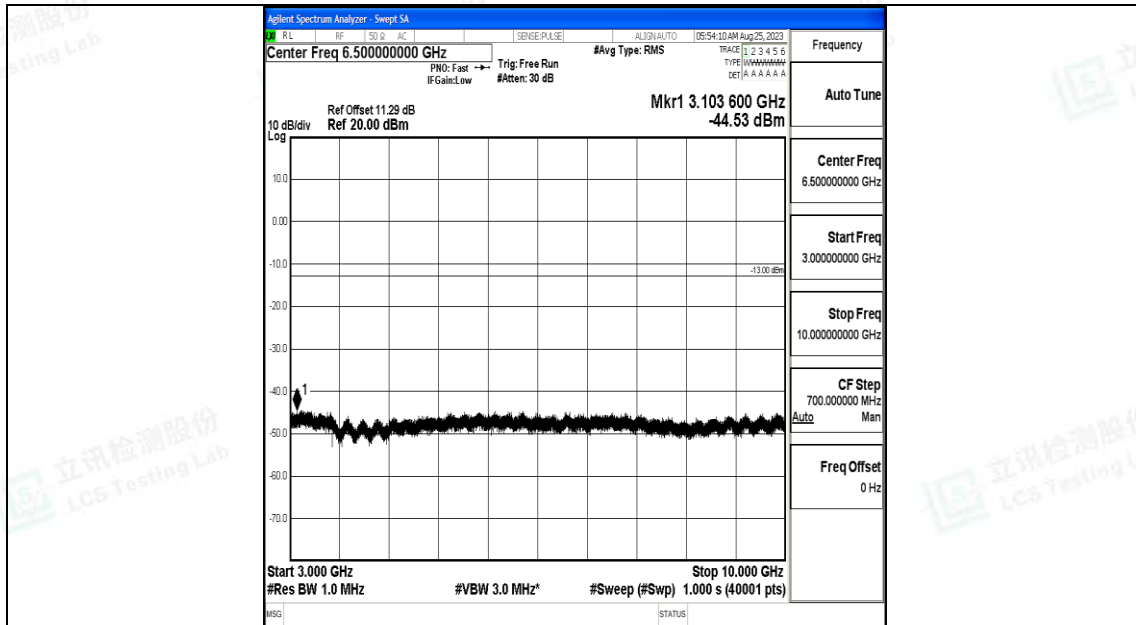

Band5_10MHz_16QAM_20450_1RB#0_3000~10000_3000~10000

Band5_10MHz_QPSK_20525_1RB#0_0.009~0.15_0.009~0.15

Band5_10MHz_QPSK_20525_1RB#0_0.15~30_0.15~30

Band5_10MHz_QPSK_20525_1RB#0_30~1000_30~1000

Band5_10MHz_QPSK_20525_1RB#0_1000~3000_1000~3000