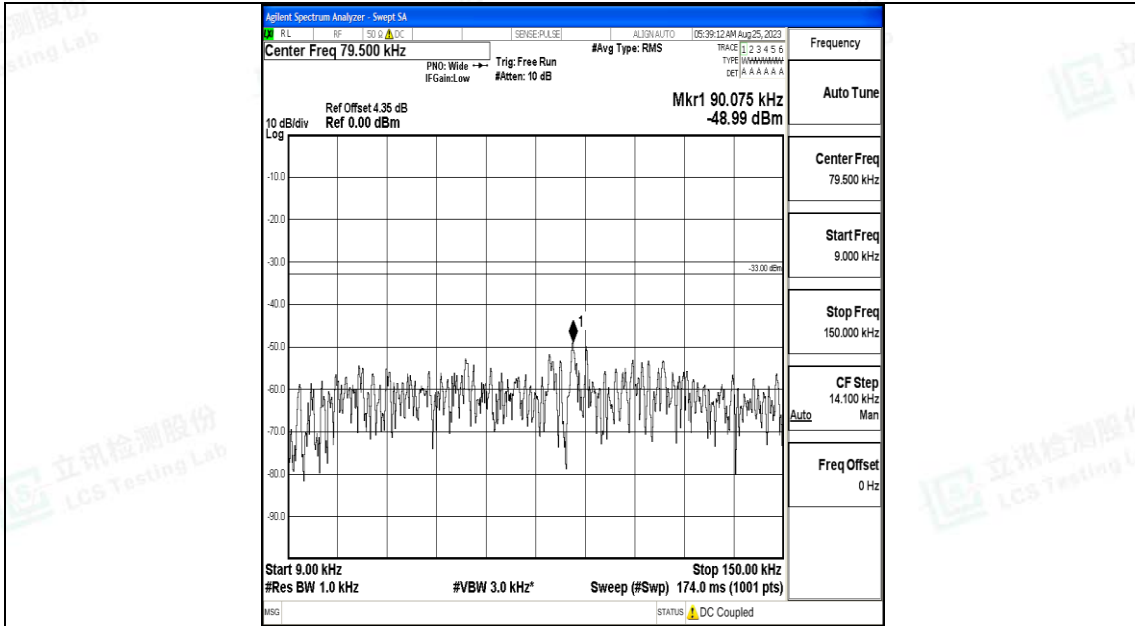

Band5_5MHz_16QAM_20425_1RB#0_30~1000_30~1000

Band5_5MHz_16QAM_20425_1RB#0_1000~3000_1000~3000

Band5_5MHz_16QAM_20425_1RB#0_3000~10000_3000~10000

Band5_5MHz_QPSK_20525_1RB#0_0.009~0.15_0.009~0.15

Band5_5MHz_QPSK_20525_1RB#0_0.15~30_0.15~30