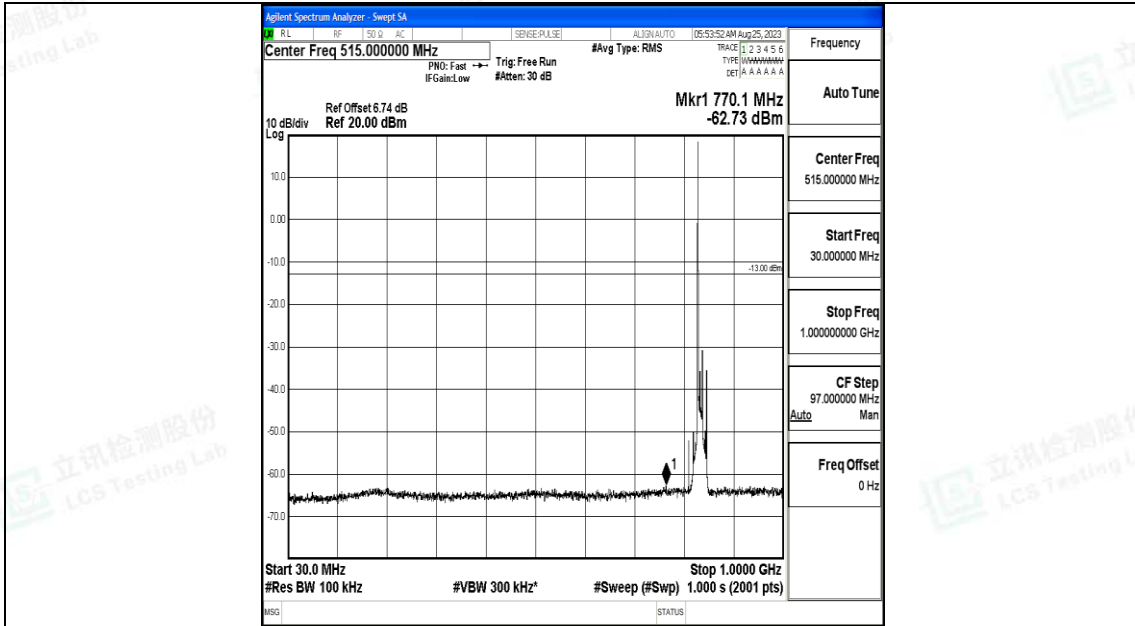

Band5_10MHz_16QAM_20450_1RB#0_3000~10000_3000~10000

Band5_10MHz_QPSK_20525_1RB#0_0.009~0.15_0.009~0.15

Band5_10MHz_QPSK_20525_1RB#0_0.15~30_0.15~30

Band5_10MHz_QPSK_20525_1RB#0_30~1000_30~1000

Band5_10MHz_QPSK_20525_1RB#0_1000~3000_1000~3000