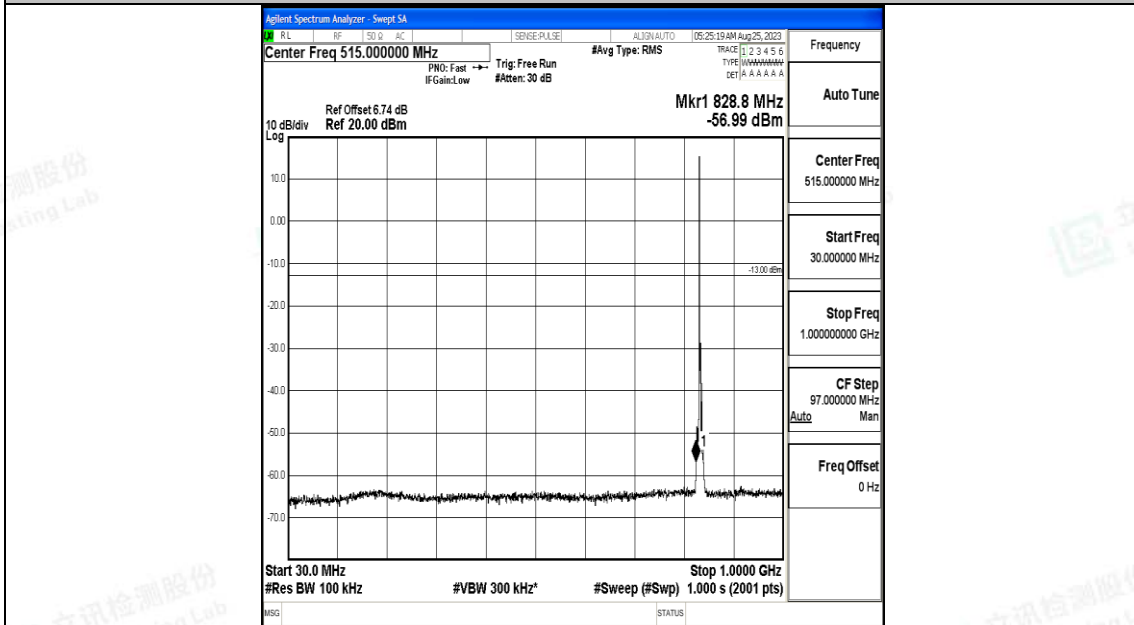

Band5_3MHz_QPSK_20525_1RB#0_30~1000_30~1000

Band5_3MHz_QPSK_20525_1RB#0_1000~3000_1000~3000

Band5_3MHz_QPSK_20525_1RB#0_3000~10000_3000~10000

Band5_3MHz_16QAM_20525_1RB#0_0.009~0.15_0.009~0.15

Band5_3MHz_16QAM_20525_1RB#0_0.15~30_0.15~30