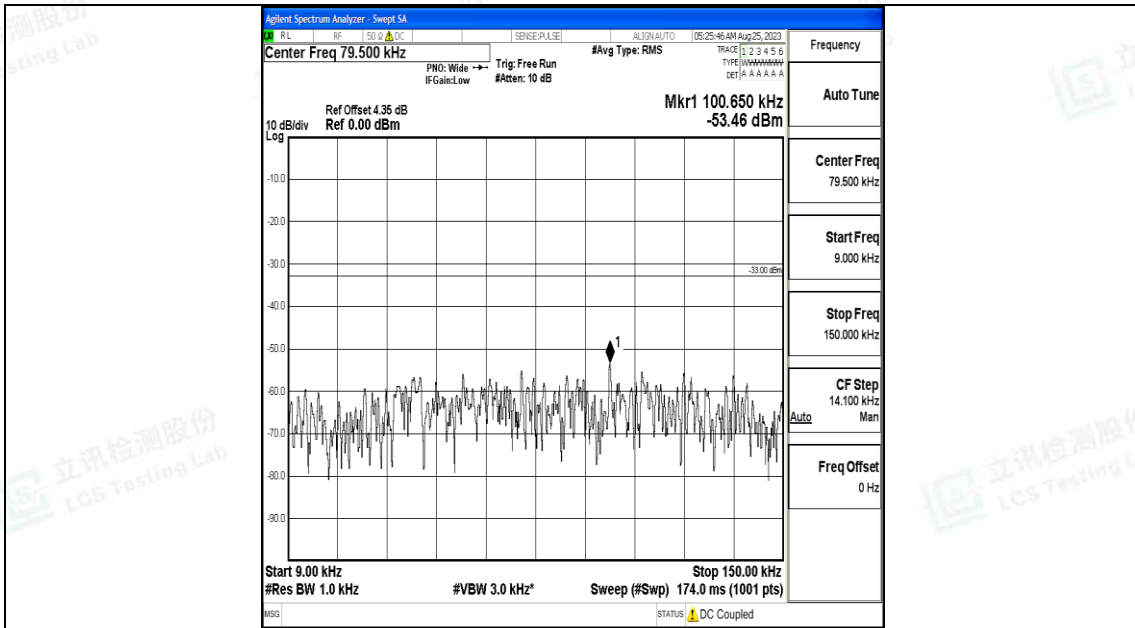

Band5_3MHz_16QAM_20525_1RB#0_30~1000_30~1000

Band5_3MHz_16QAM_20525_1RB#0_1000~3000_1000~3000

Band5_3MHz_16QAM_20525_1RB#0_3000~10000_3000~10000

Band5_3MHz_QPSK_20635_1RB#0_0.009~0.15_0.009~0.15

Band5_3MHz_QPSK_20635_1RB#0_0.15~30_0.15~30