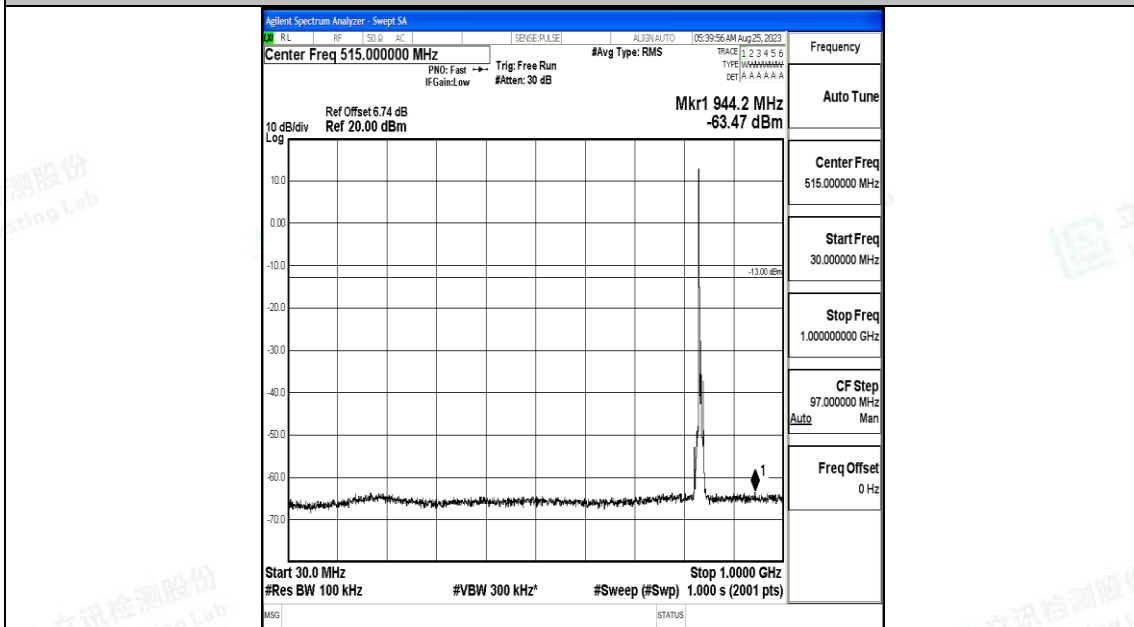

Band5_5MHz_QPSK_20525_1RB#0_30~1000_30~1000

Band5_5MHz_QPSK_20525_1RB#0_1000~3000_1000~3000

Band5_5MHz_16QAM_20525_1RB#0_0.15~30_0.15~30

Band5_5MHz_16QAM_20525_1RB#0_30~1000_30~1000

Band5_5MHz_16QAM_20525_1RB#0_1000~3000_1000~3000