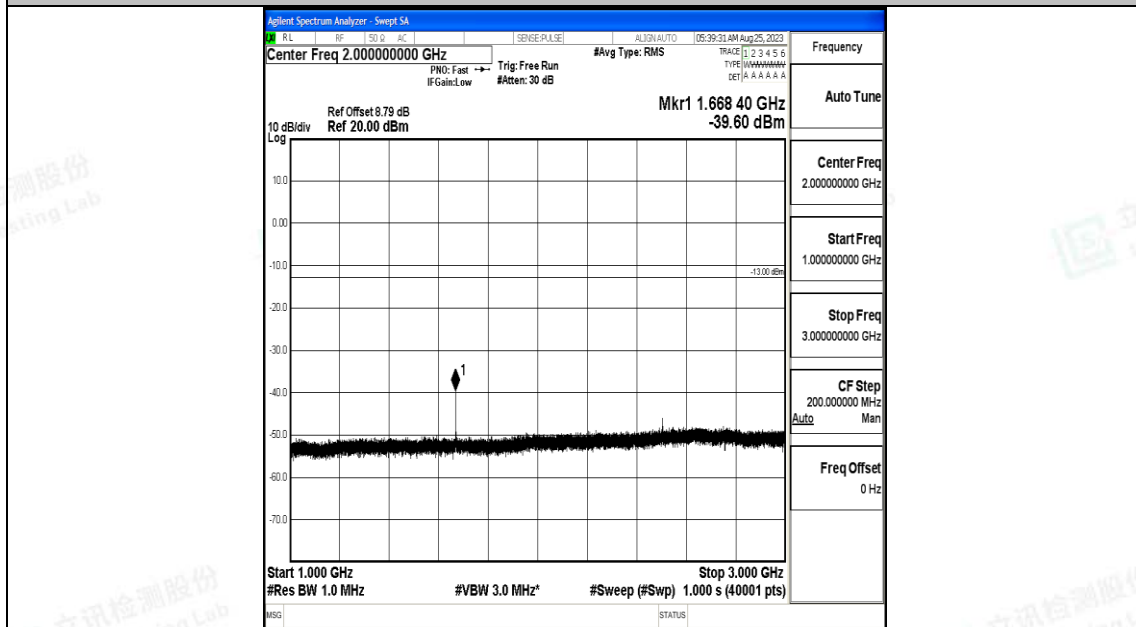

Band5_5MHz_QPSK_20525_1RB#0_30~1000_30~1000

Band5_5MHz_QPSK_20525_1RB#0_1000~3000_1000~3000