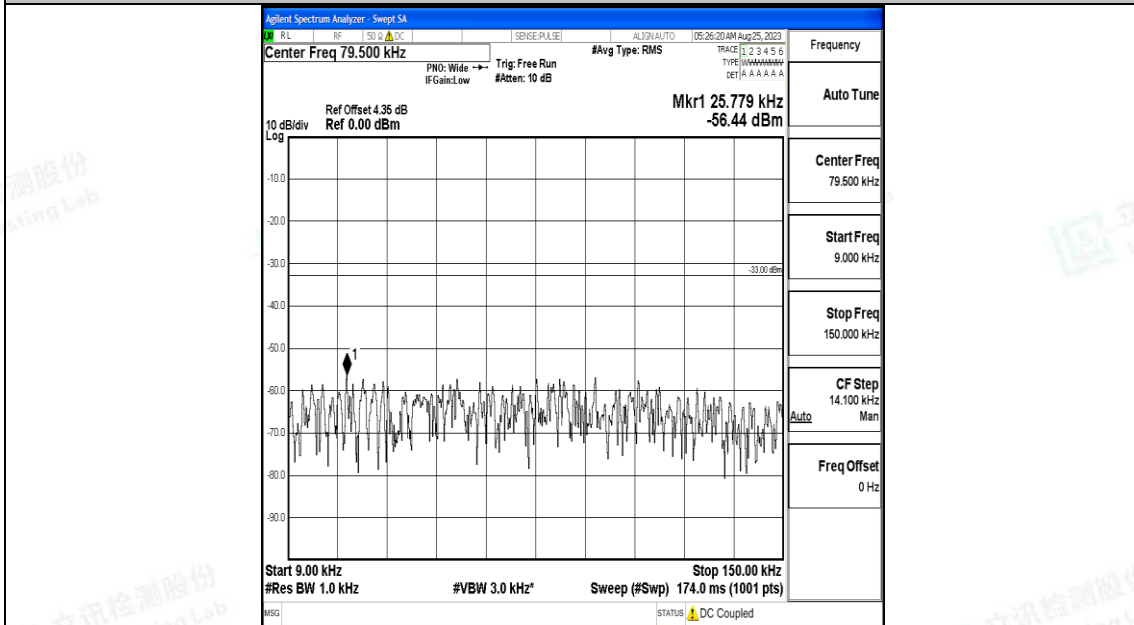

Band5_3MHz_QPSK_20635_1RB#0_30~1000_30~1000

Band5_3MHz_QPSK_20635_1RB#0_1000~3000_1000~3000

Band5_3MHz_QPSK_20635_1RB#0_3000~10000_3000~10000

Band5_3MHz_16QAM_20635_1RB#0_0.009~0.15_0.009~0.15

Band5_3MHz_16QAM_20635_1RB#0_0.15~30_0.15~30