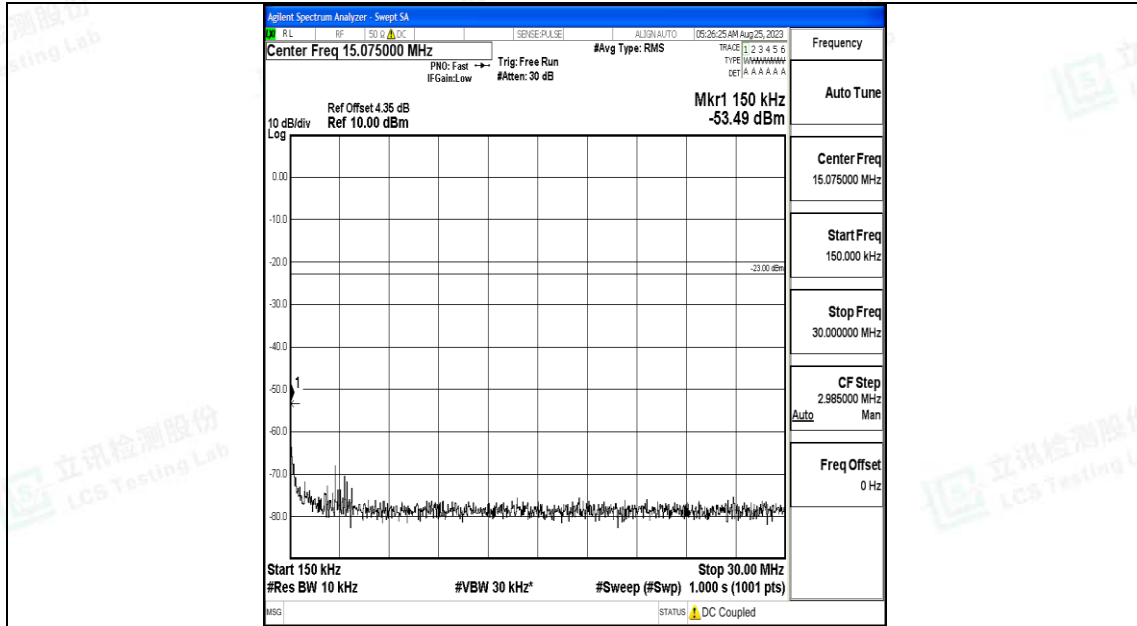

Band5_3MHz_QPSK_20635_1RB#0_30~1000_30~1000

Band5_3MHz_QPSK_20635_1RB#0_1000~3000_1000~3000

Band5_3MHz_QPSK_20635_1RB#0_3000~10000_3000~10000

Band5_3MHz_16QAM_20635_1RB#0_0.009~0.15_0.009~0.15

Band5_3MHz_16QAM_20635_1RB#0_0.15~30_0.15~30