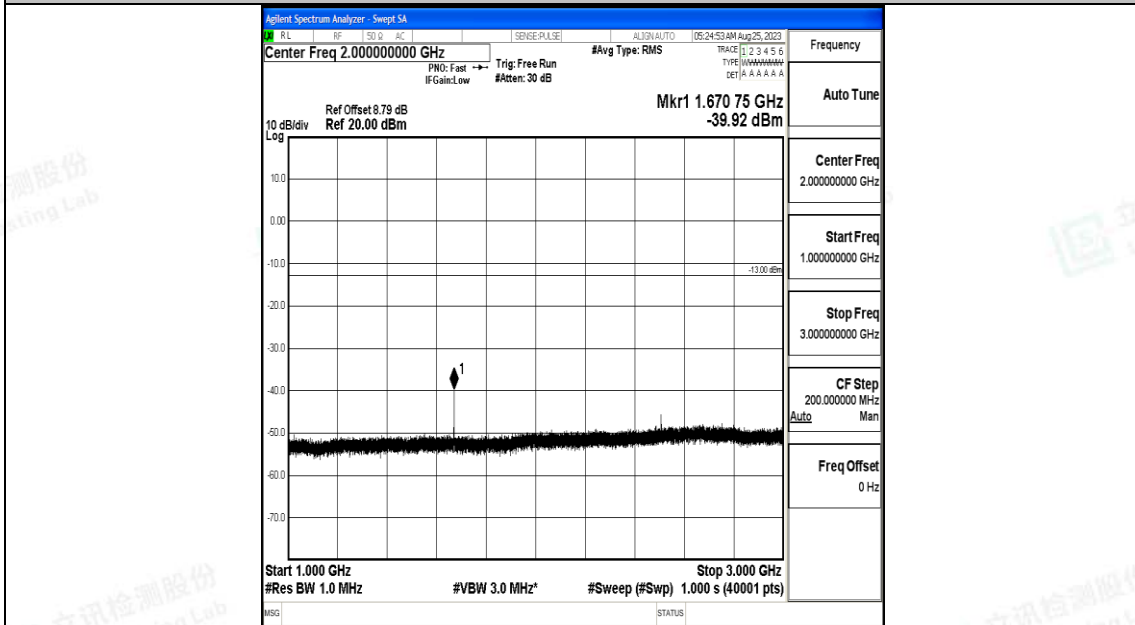

Band5_3MHz_QPSK_20525_1RB#0_30~1000_30~1000

Band5_3MHz_QPSK_20525_1RB#0_1000~3000_1000~3000

Band5_3MHz_QPSK_20525_1RB#0_3000~10000_3000~10000

Band5_3MHz_16QAM_20525_1RB#0_0.009~0.15_0.009~0.15

Band5_3MHz_16QAM_20525_1RB#0_0.15~30_0.15~30