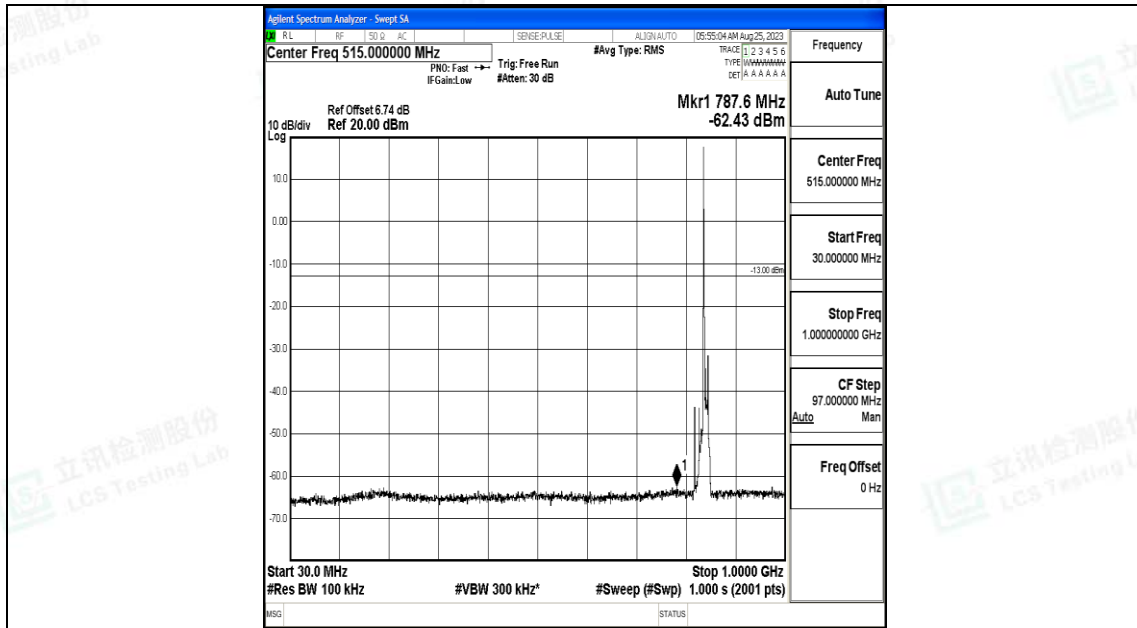

Band5_10MHz_16QAM_20525_1RB#0_3000~10000_3000~10000

Band5_10MHz_QPSK_20600_1RB#0_0.009~0.15_0.009~0.15

Band5_10MHz_QPSK_20600_1RB#0_0.15~30_0.15~30

Band5_10MHz_QPSK_20600_1RB#0_30~1000_30~1000

Band5_10MHz_QPSK_20600_1RB#0_1000~3000_1000~3000