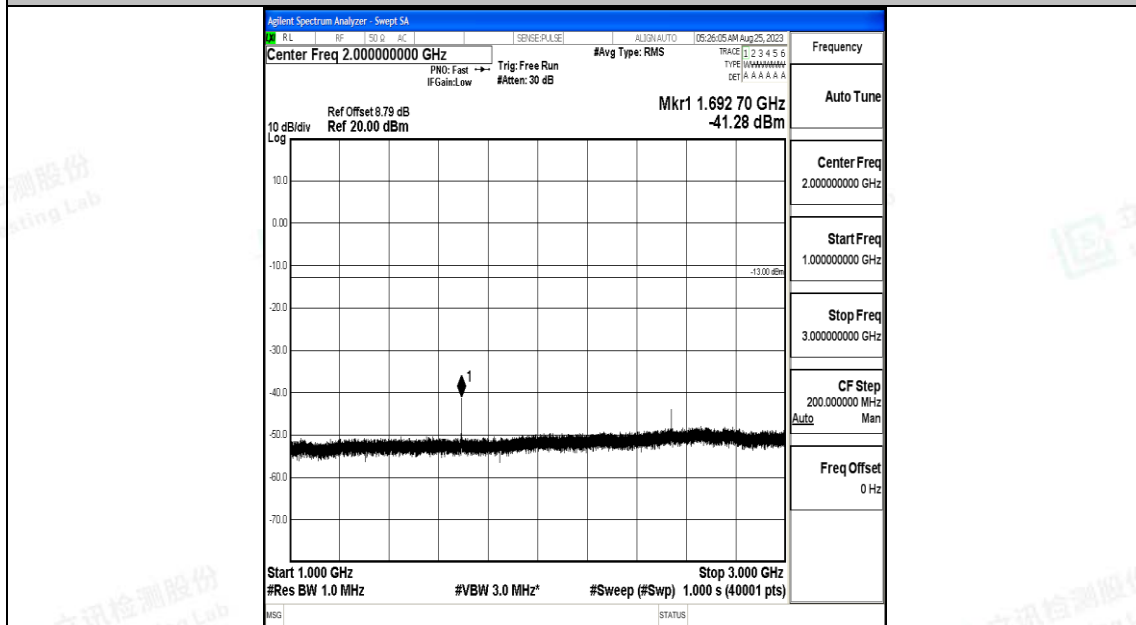

Band5_3MHz_QPSK_20635_1RB#0_30~1000_30~1000

Band5_3MHz_QPSK_20635_1RB#0_1000~3000_1000~3000