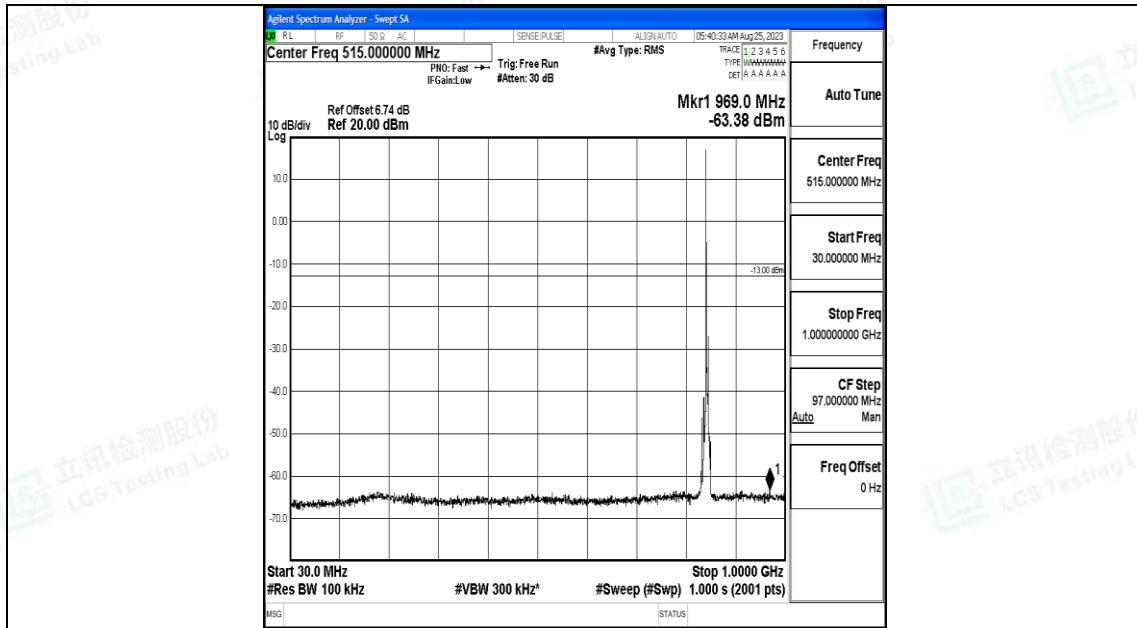

Band5_5MHz_16QAM_20525_1RB#0_3000~10000_3000~10000

Band5_5MHz_QPSK_20625_1RB#0_0.009~0.15_0.009~0.15

Band5_5MHz_QPSK_20625_1RB#0_0.15~30_0.15~30

Band5_5MHz_QPSK_20625_1RB#0_30~1000_30~1000

Band5_5MHz_QPSK_20625_1RB#0_1000~3000_1000~3000