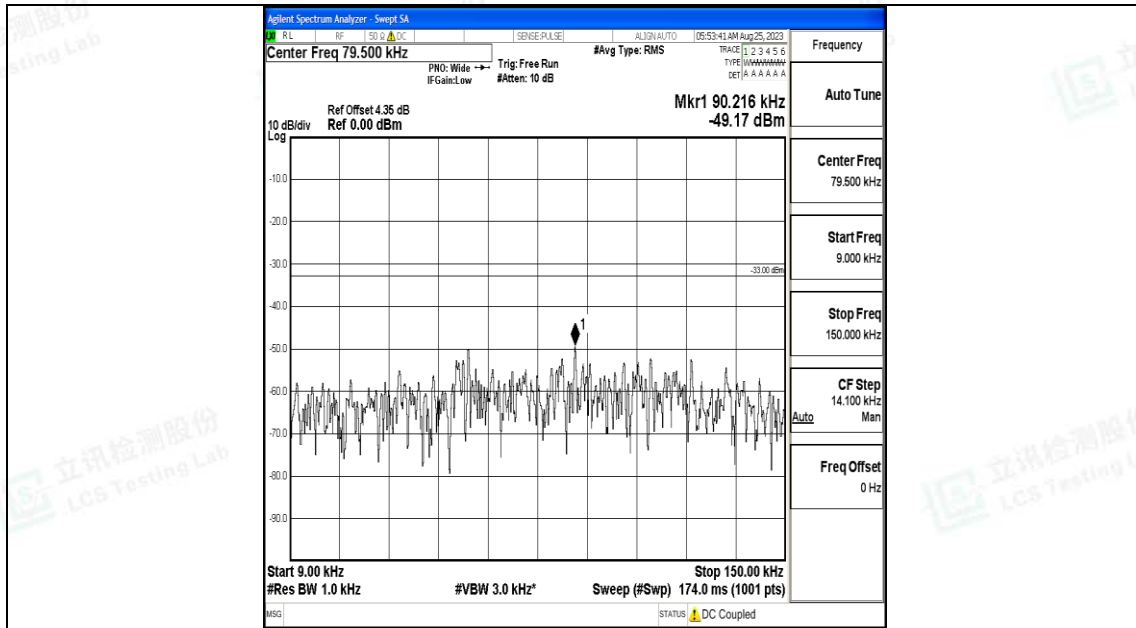

Band5_10MHz_16QAM_20450_1RB#0_3000~10000_3000~10000

Band5_10MHz_QPSK_20525_1RB#0_0.009~0.15_0.009~0.15