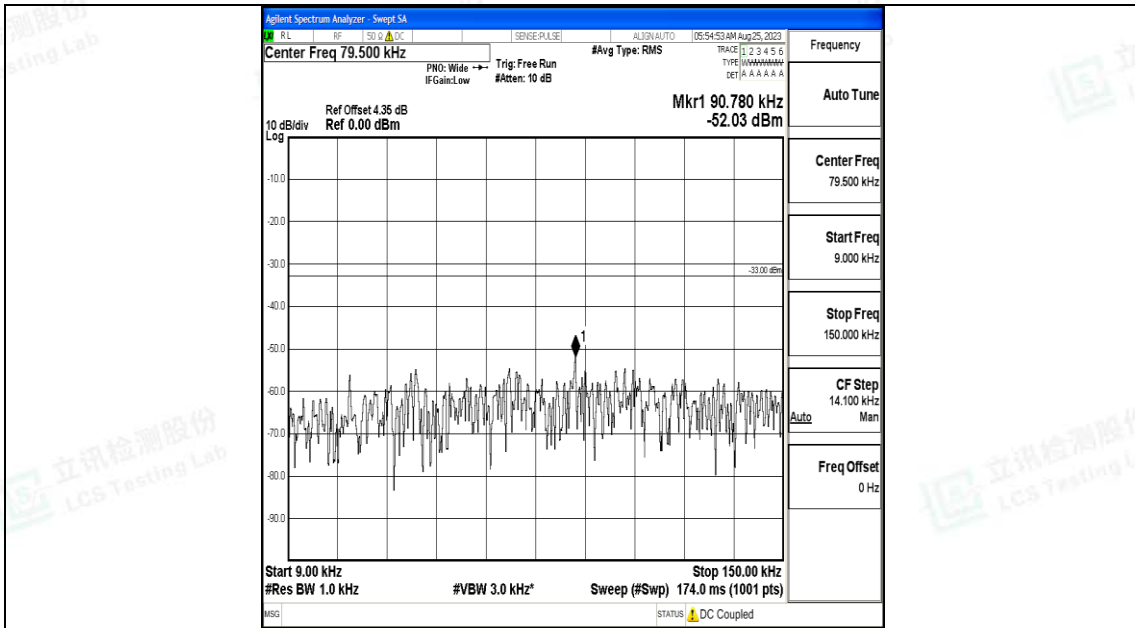

Band5_10MHz_16QAM_20525_1RB#0_3000~10000_3000~10000

Band5_10MHz_QPSK_20600_1RB#0_0.009~0.15_0.009~0.15