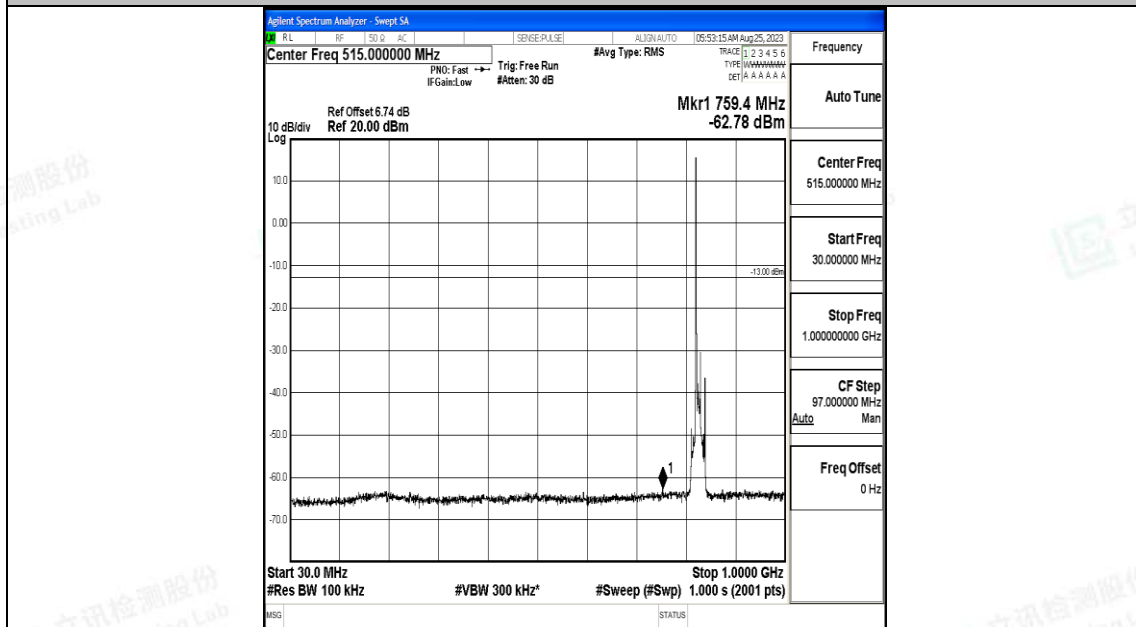

Band5_10MHz_QPSK_20450_1RB#0_3000~10000_3000~10000

Band5_10MHz_16QAM_20450_1RB#0_0.009~0.15_0.009~0.15

Band5_10MHz_16QAM_20450_1RB#0_0.15~30_0.15~30

Band5_10MHz_16QAM_20450_1RB#0_30~1000_30~1000

Band5_10MHz_16QAM_20450_1RB#0_1000~3000_1000~3000