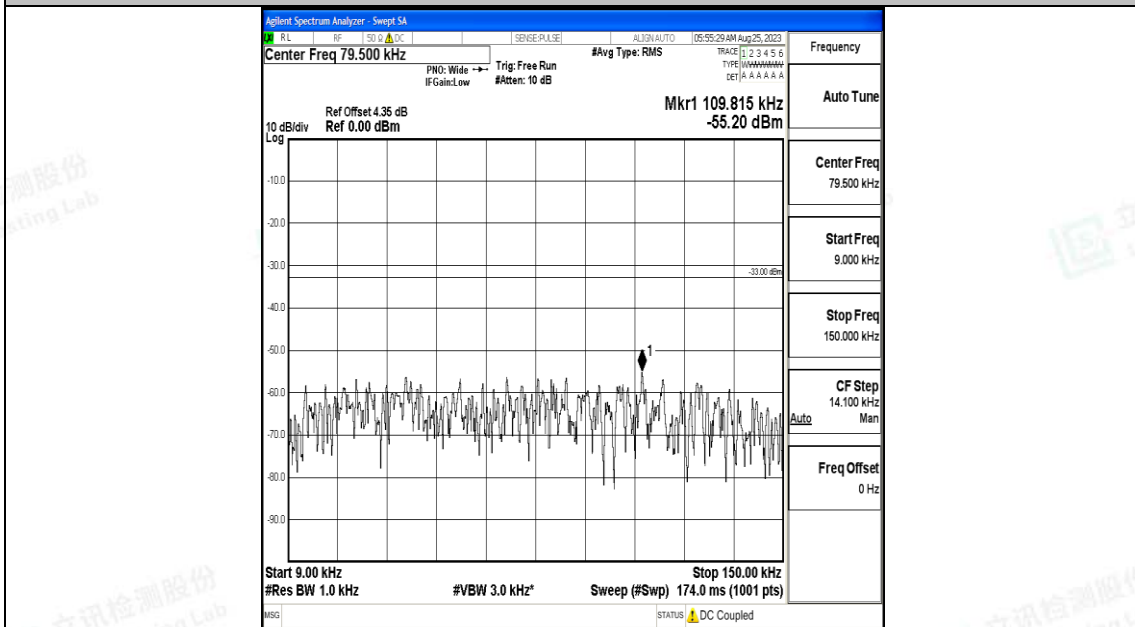

Band5_10MHz_QPSK_20600_1RB#0_3000~10000_3000~10000

Band5_10MHz_16QAM_20600_1RB#0_0.009~0.15_0.009~0.15