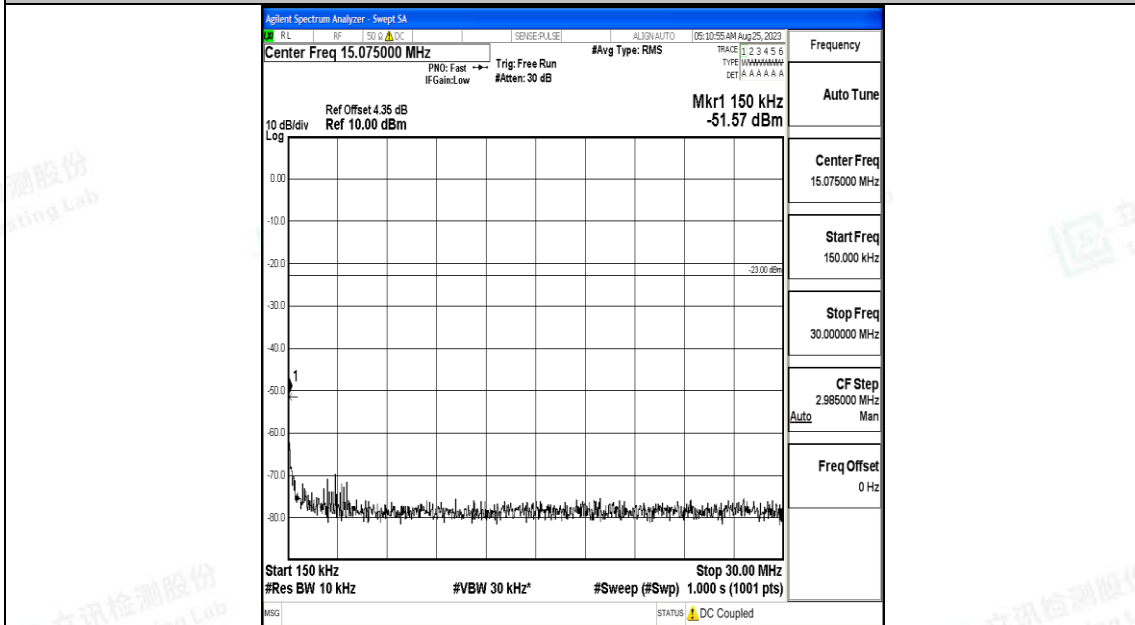

Band5_1.4MHz_QPSK_20525_1RB#0_0.15~30_0.15~30