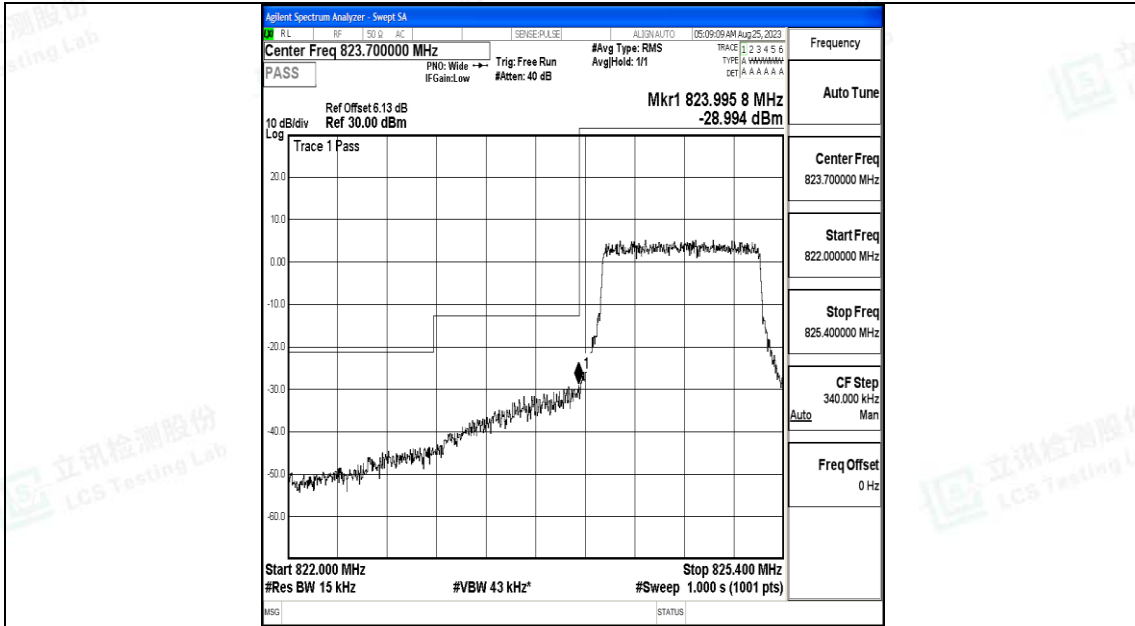

Band5_1.4MHz_16QAM_20407_6RB#0