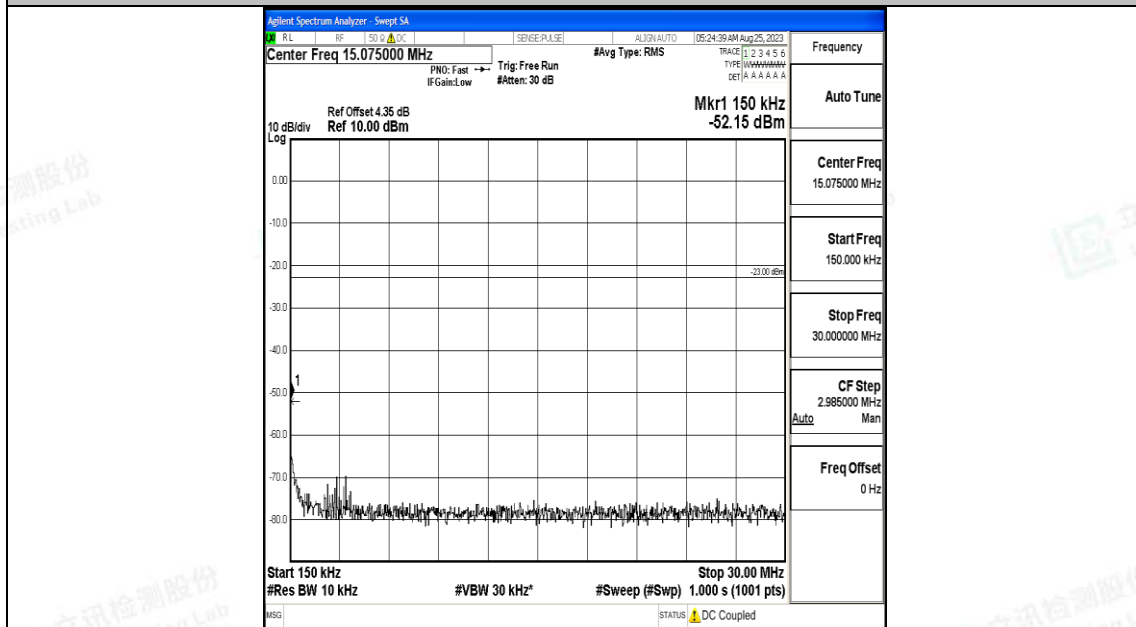

Band5_3MHz_QPSK_20525_1RB#0_0.15~30_0.15~30