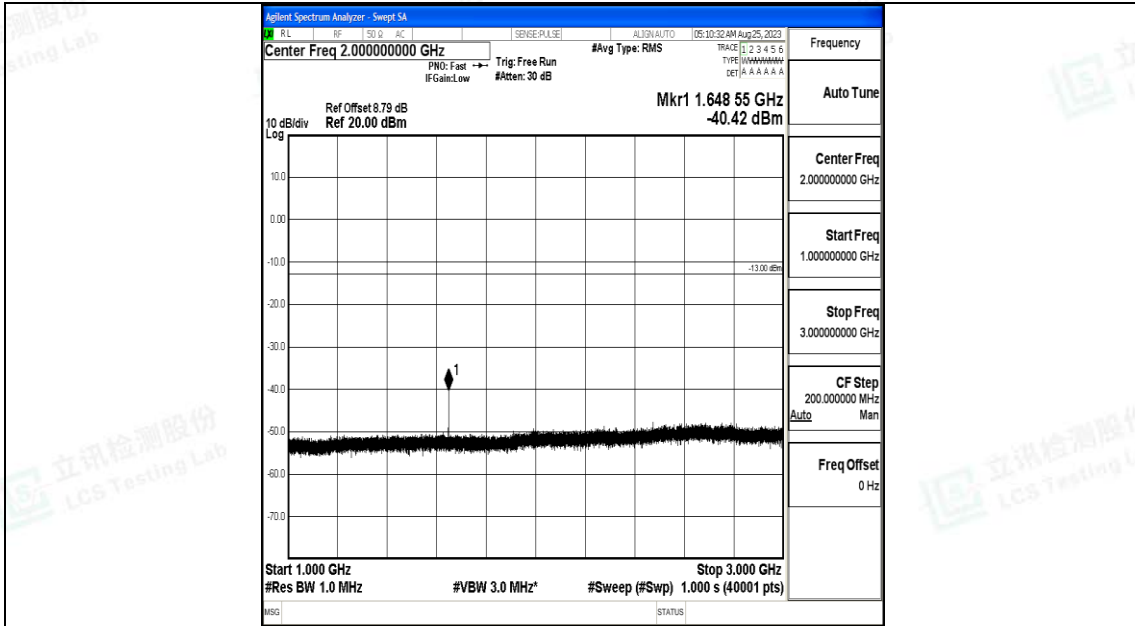

Band5_1.4MHz_QPSK_20407_1RB#0_3000~10000_3000~10000

Band5_1.4MHz_16QAM_20407_1RB#0_0.009~0.15_0.009~0.15

Band5_1.4MHz_16QAM_20407_1RB#0_0.15~30_0.15~30

Band5_1.4MHz_16QAM_20407_1RB#0_30~1000_30~1000

Band5_1.4MHz_16QAM_20407_1RB#0_1000~3000_1000~3000