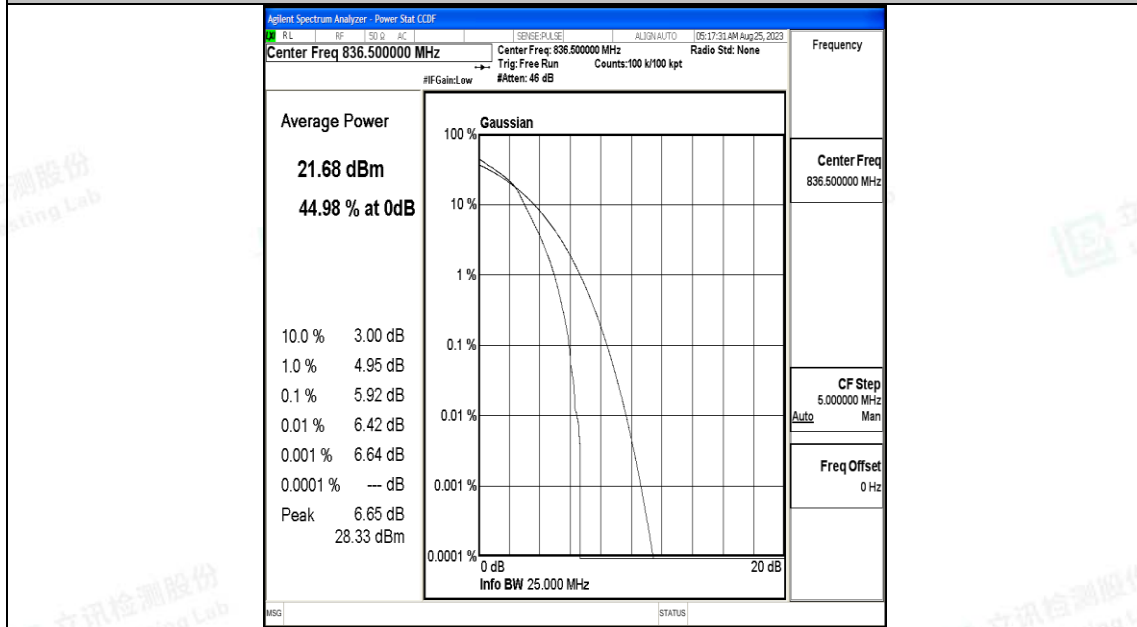

1.4MHz-20525