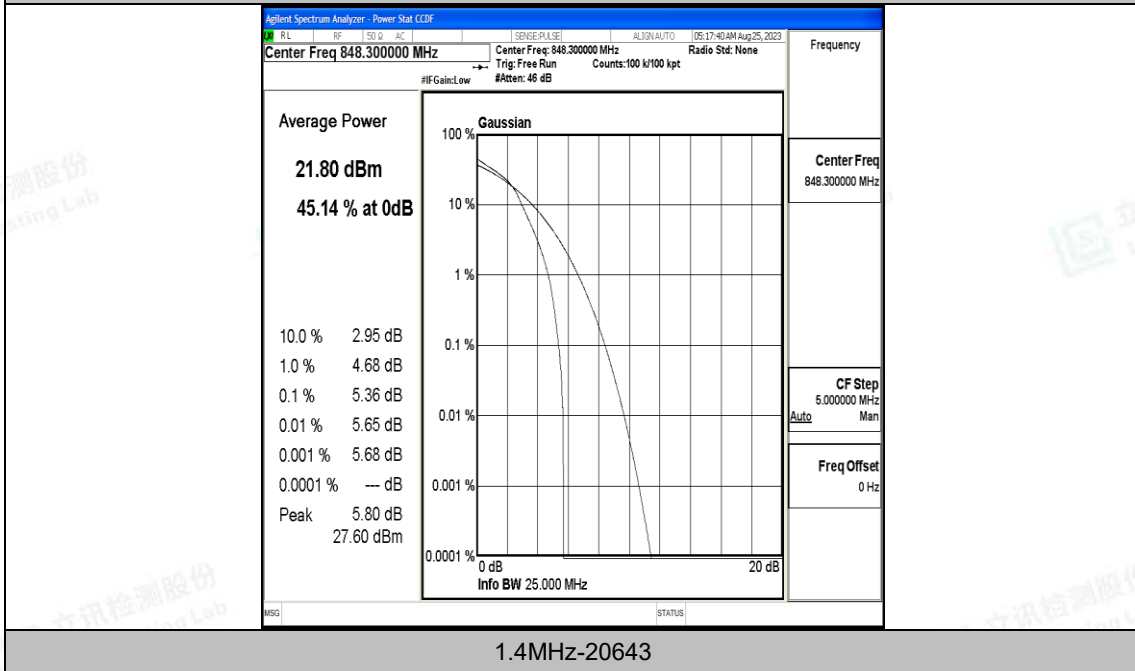

Test Graphs

1.4MHz-20525

1.4MHz-20525

3MHz-20635

3MHz-20635

10MHz-20600

10MHz-20600

H.3 26dB Bandwidth and Occupied Bandwidth