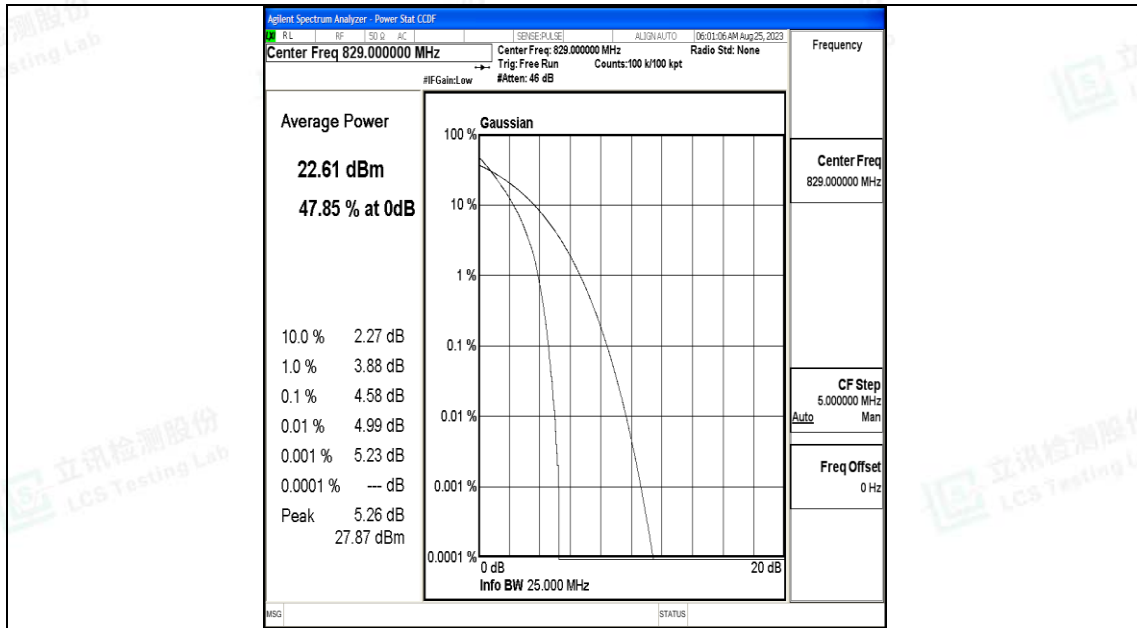

Test Graphs

1.4MHz-20525

1.4MHz-20525

3MHz-20635

3MHz-20635

10MHz-20600

10MHz-20600

H.3 26dB Bandwidth and Occupied Bandwidth