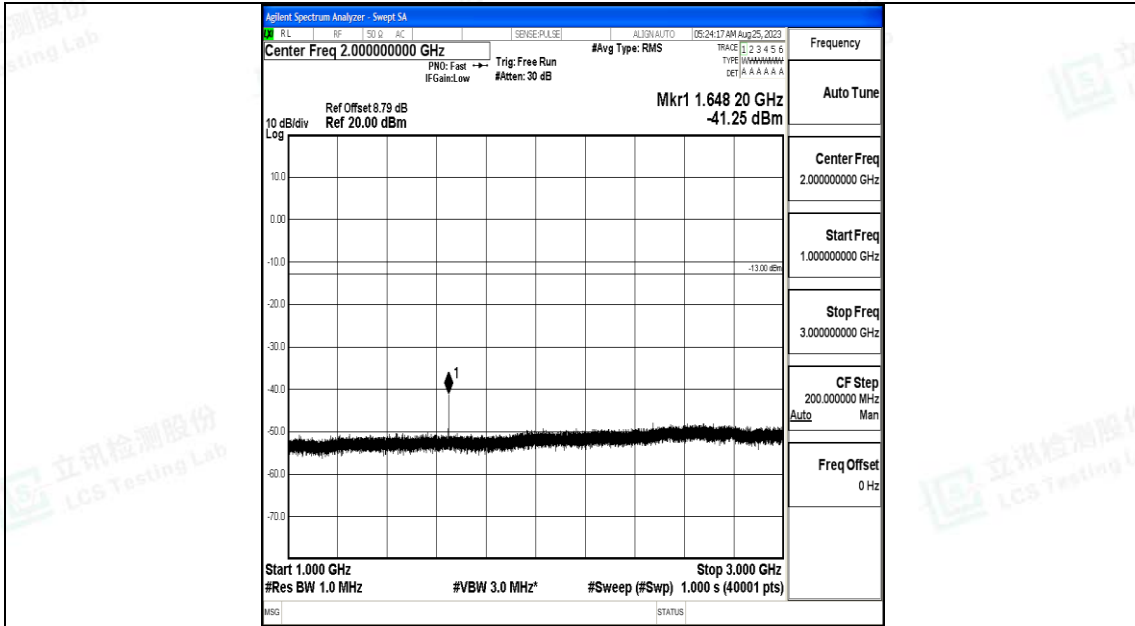

Band5_3MHz_QPSK_20415_1RB#0_3000~10000_3000~10000

Band5_3MHz_16QAM_20415_1RB#0_0.009~0.15_0.009~0.15

Band5_3MHz_16QAM_20415_1RB#0_0.15~30_0.15~30

Band5_3MHz_16QAM_20415_1RB#0_30~1000_30~1000

Band5_3MHz_16QAM_20415_1RB#0_1000~3000_1000~3000