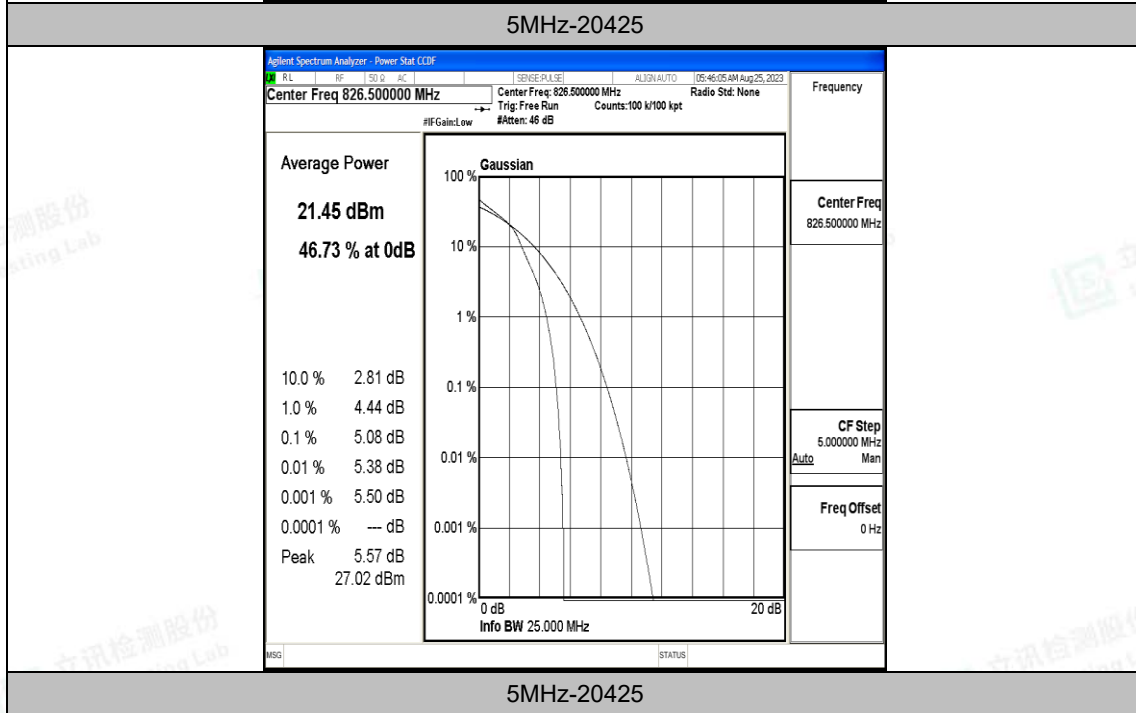

Test Graphs

1.4MHz-20525

1.4MHz-20525

3MHz-20635

3MHz-20635

10MHz-20600

10MHz-20600

H.3 26dB Bandwidth and Occupied Bandwidth