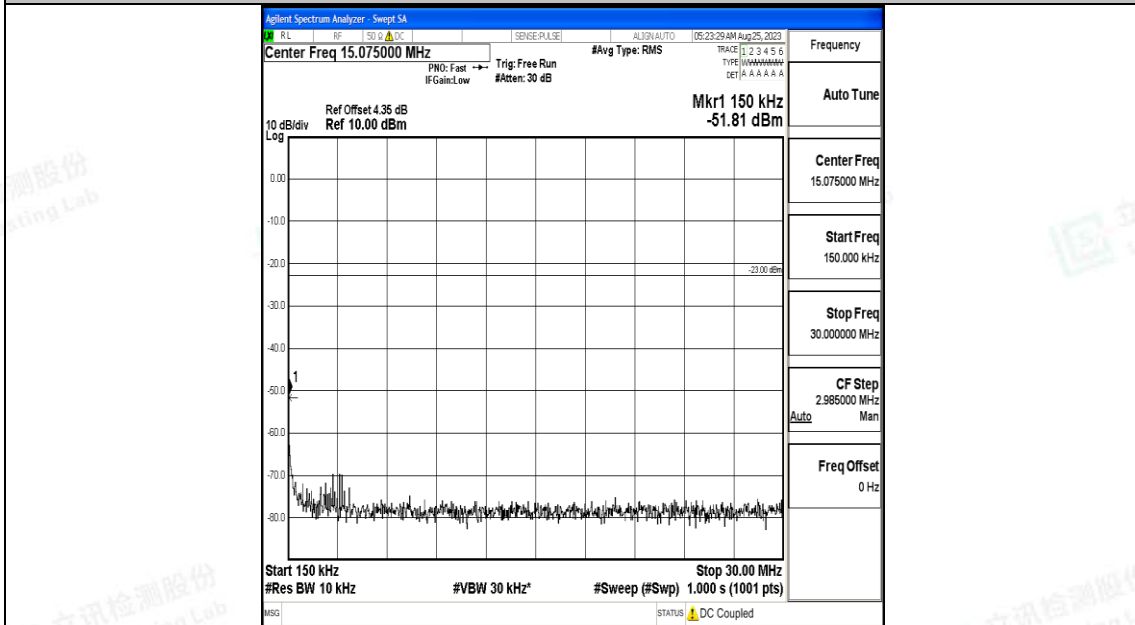

Band5_3MHz_QPSK_20415_1RB#0_0.15~30_0.15~30