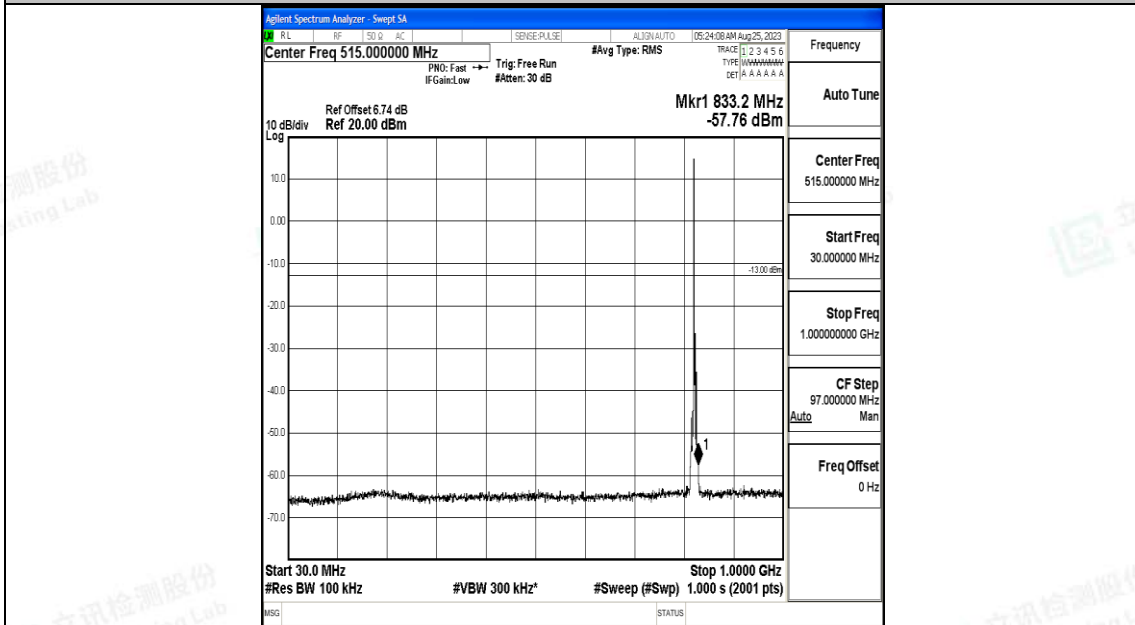

Band5_3MHz_QPSK_20415_1RB#0_3000~10000_3000~10000

Band5_3MHz_16QAM_20415_1RB#0_0.009~0.15_0.009~0.15

Band5_3MHz_16QAM_20415_1RB#0_0.15~30_0.15~30

Band5_3MHz_16QAM_20415_1RB#0_30~1000_30~1000

Band5_3MHz_16QAM_20415_1RB#0_1000~3000_1000~3000