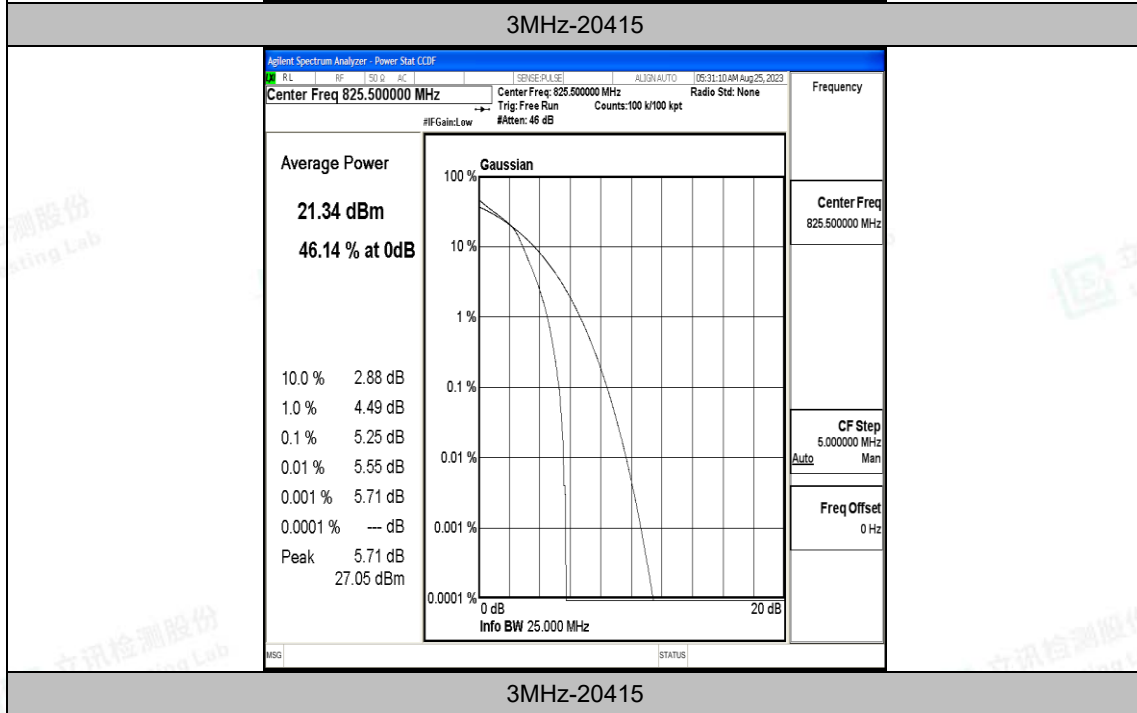

Test Graphs

1.4MHz-20525

1.4MHz-20525

3MHz-20635

3MHz-20635

10MHz-20600

10MHz-20600

H.3 26dB Bandwidth and Occupied Bandwidth