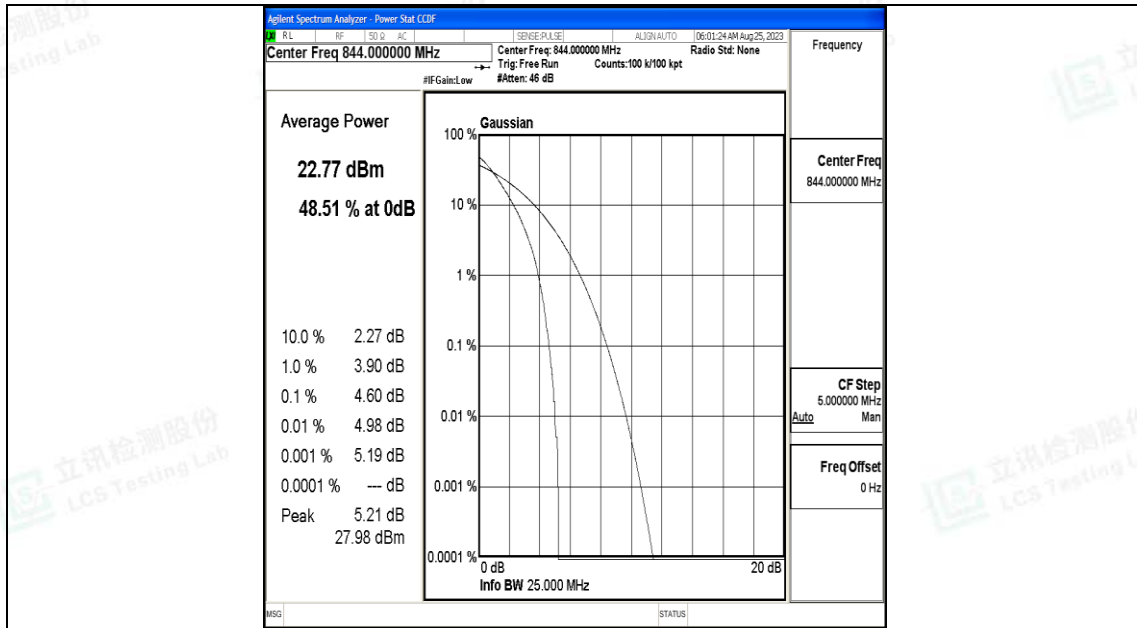

Test Graphs

1.4MHz-20525

1.4MHz-20525

3MHz-20635

3MHz-20635

10MHz-20600

10MHz-20600

H.3 26dB Bandwidth and Occupied Bandwidth