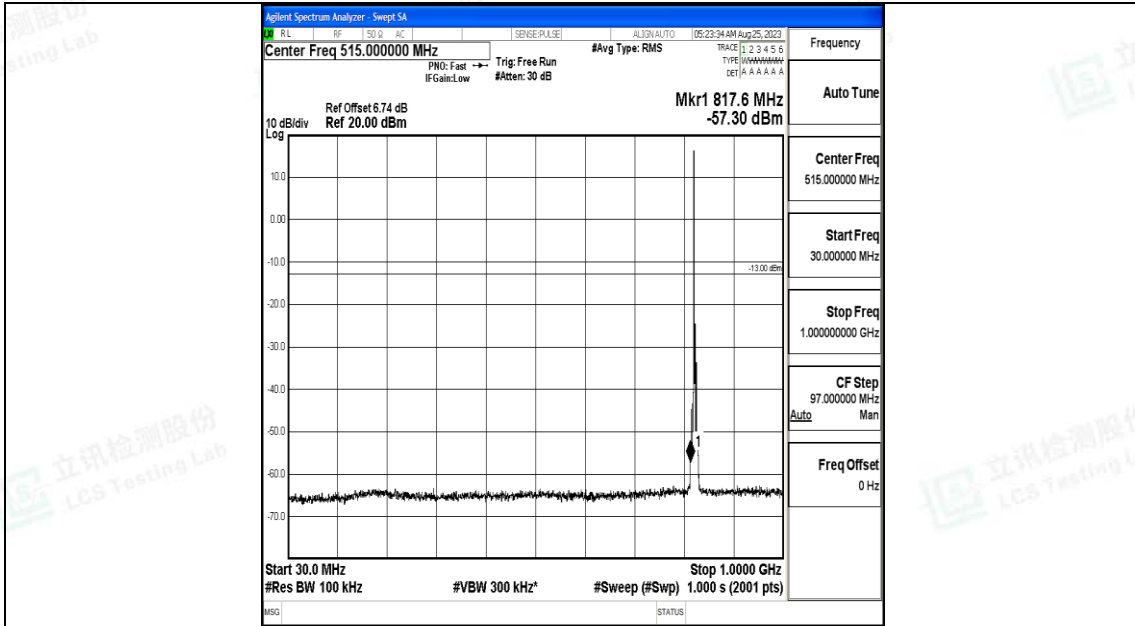

Band5_1.4MHz_16QAM_20643_1RB#0_3000~10000_3000~10000

Band5_3MHz_QPSK_20415_1RB#0_0.009~0.15_0.009~0.15

Band5_3MHz_QPSK_20415_1RB#0_0.15~30_0.15~30

Band5_3MHz_QPSK_20415_1RB#0_30~1000_30~1000

Band5_3MHz_QPSK_20415_1RB#0_1000~3000_1000~3000