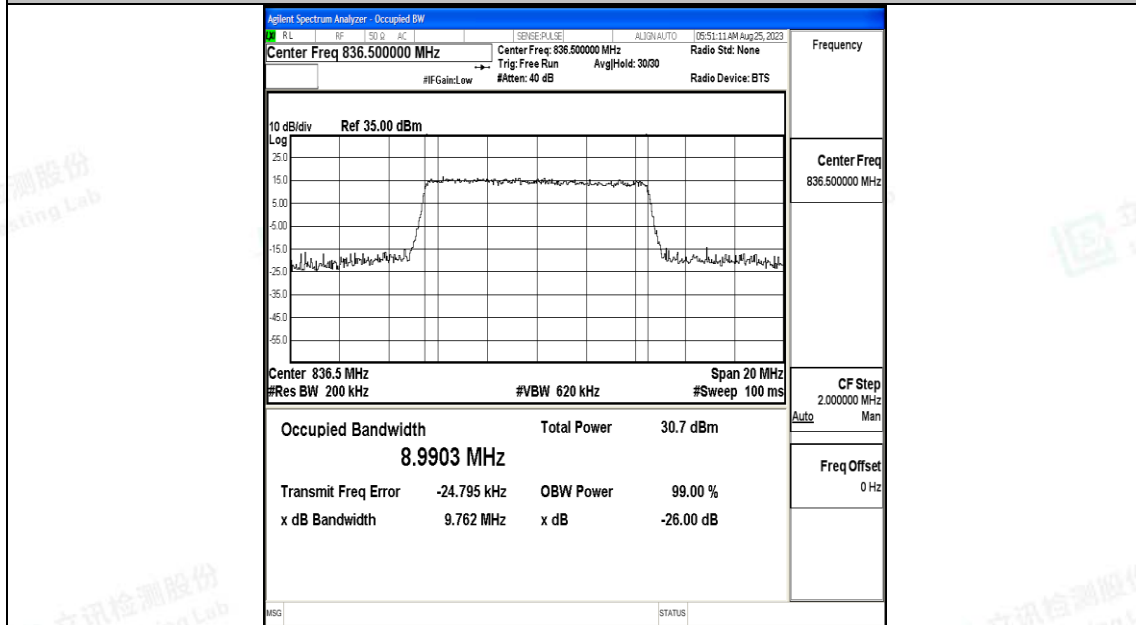

5MHz-20625

10MHz-20450

10MHz-20450

10MHz-20525

10MHz-20525

H.4 Band Edge

Test Result

Band	Bandwidth	Modulation	Channel	RB Configuration	Peak Frequency	Result(dBm)	Verdict
Band5	1.4MHz	QPSK	20407	6RB#0	823.97	-26.41	PASS
Band5	1.4MHz	16QAM	20407	6RB#0	824.00	-28.99	PASS
Band5	1.4MHz	QPSK	20643	6RB#0	849.09	-27.60	PASS
Band5	1.4MHz	16QAM	20643	6RB#0	849.00	-29.28	PASS
Band5	3MHz	QPSK	20415	15RB#0	822.93	-30.68	PASS
Band5	3MHz	16QAM	20415	15RB#0	822.93	-33.37	PASS
Band5	3MHz	QPSK	20635	15RB#0	850.06	-33.36	PASS
Band5	3MHz	16QAM	20635	15RB#0	850.07	-35.97	PASS
Band5	5MHz	QPSK	20425	25RB#0	822.99	-28.50	PASS
Band5	5MHz	16QAM	20425	25RB#0	822.78	-31.00	PASS
Band5	5MHz	QPSK	20625	25RB#0	849.01	-29.45	PASS
Band5	5MHz	16QAM	20625	25RB#0	849.01	-31.72	PASS
Band5	10MHz	QPSK	20450	50RB#0	823.96	-29.04	PASS
Band5	10MHz	16QAM	20450	50RB#0	823.92	-31.46	PASS
Band5	10MHz	QPSK	20600	50RB#0	849.01	-27.39	PASS
Band5	10MHz	16QAM	20600	50RB#0	849.06	-30.41	PASS