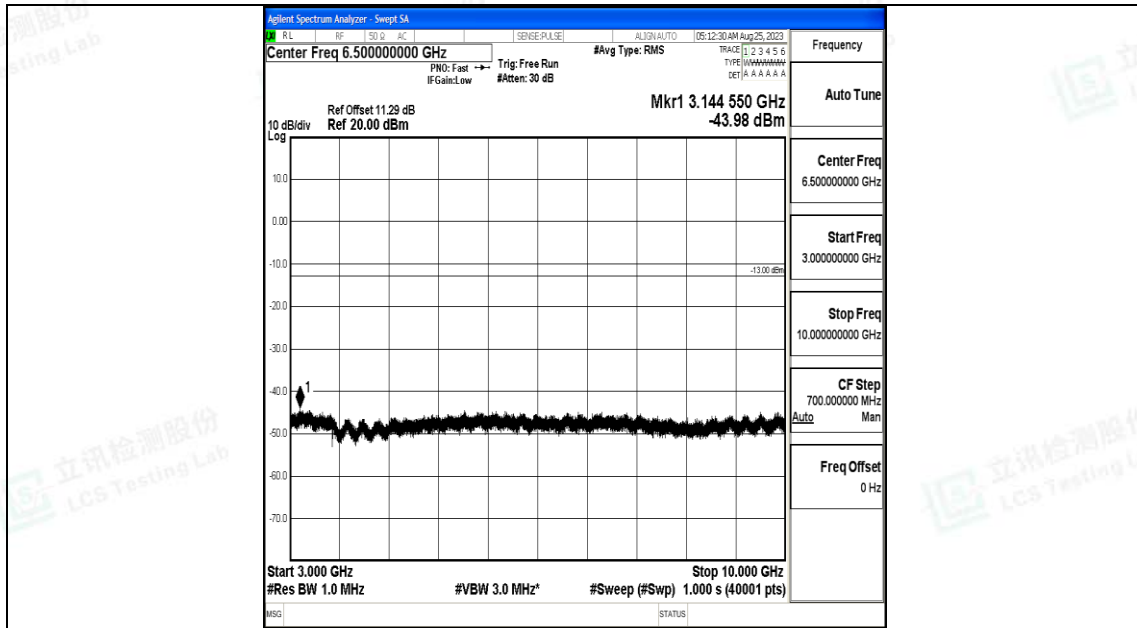

Band5_1.4MHz_16QAM_20525_1RB#0_3000~10000_3000~10000

Band5_1.4MHz_QPSK_20643_1RB#0_0.009~0.15_0.009~0.15

Band5_1.4MHz_QPSK_20643_1RB#0_0.15~30_0.15~30

Band5_1.4MHz_QPSK_20643_1RB#0_30~1000_30~1000

Band5_1.4MHz_QPSK_20643_1RB#0_1000~3000_1000~3000