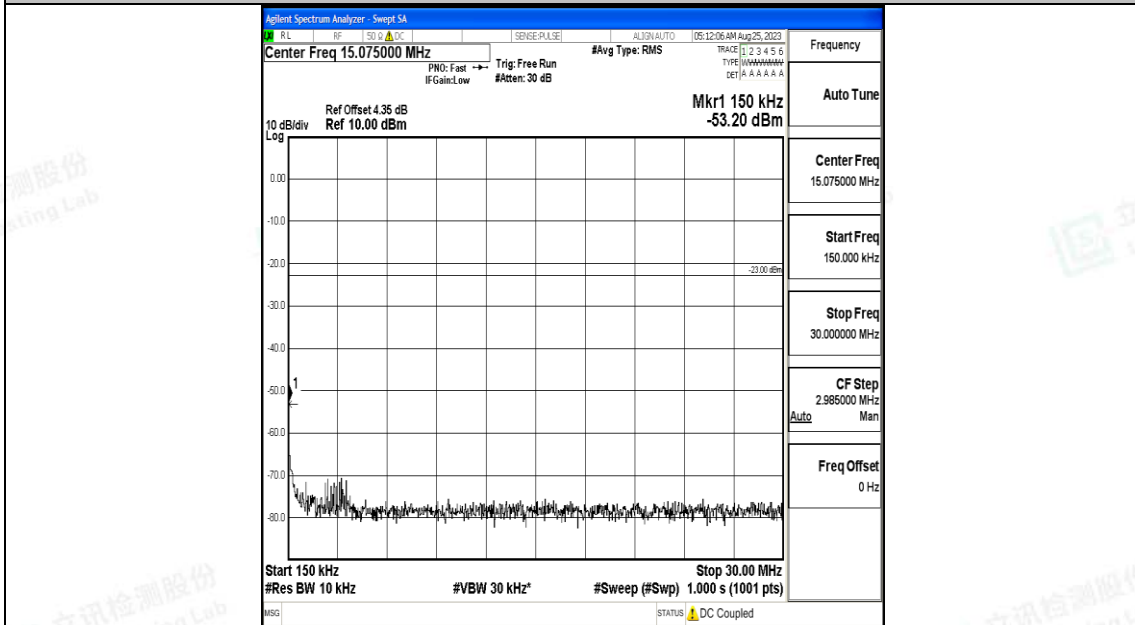

Band5_1.4MHz_QPSK_20643_1RB#0_0.15~30_0.15~30