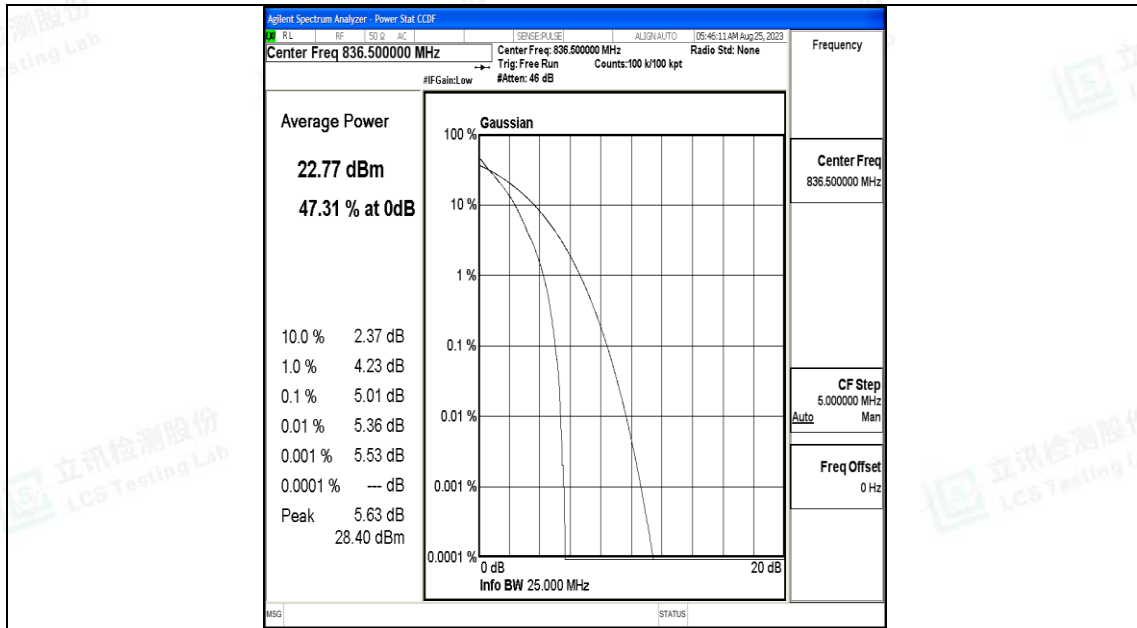

Test Graphs

1.4MHz-20525

1.4MHz-20525

3MHz-20635

3MHz-20635

10MHz-20600

10MHz-20600

H.3 26dB Bandwidth and Occupied Bandwidth