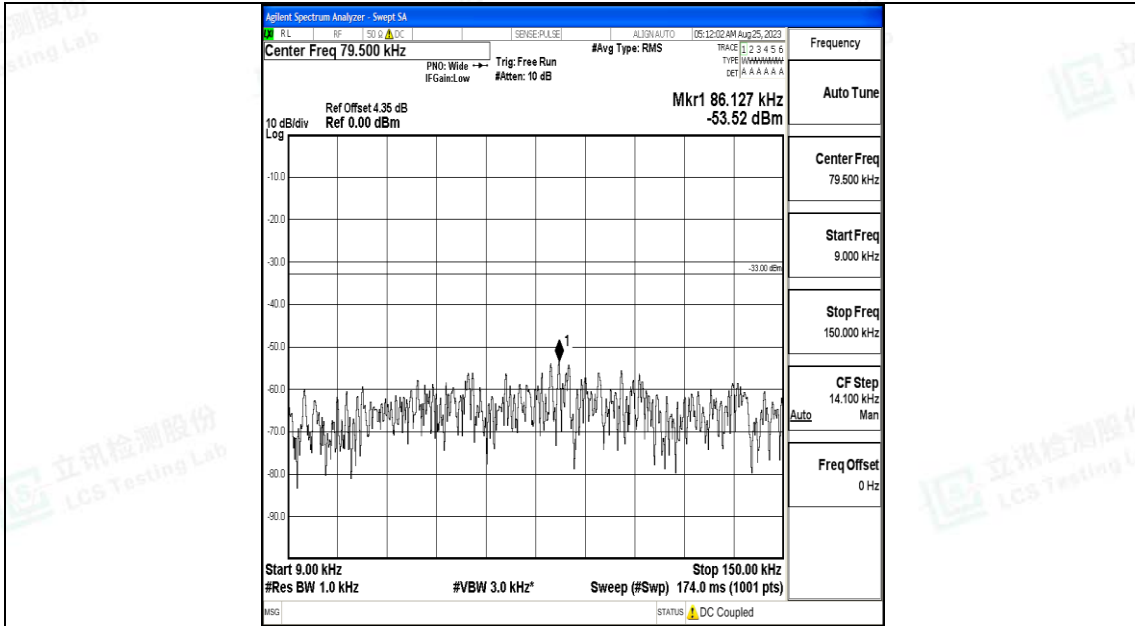

Band5_1.4MHz_QPSK_20643_1RB#0_0.009~0.15_0.009~0.15