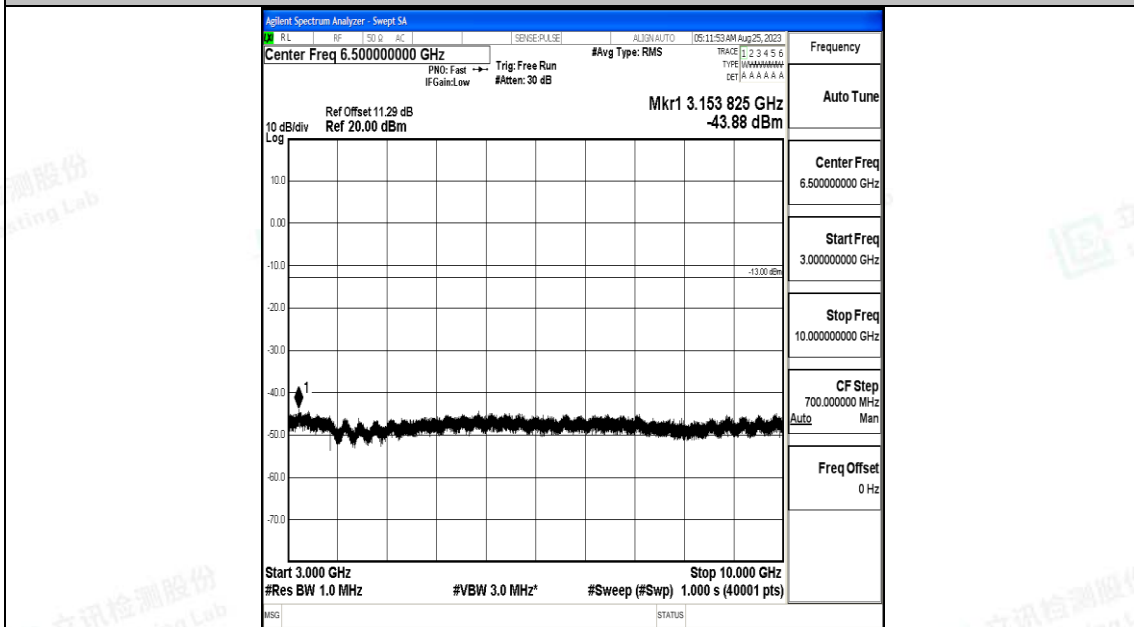

Band5_1.4MHz_QPSK_20525_1RB#0_3000~10000_3000~10000

Band5_1.4MHz_16QAM_20525_1RB#0_0.009~0.15_0.009~0.15

Band5_1.4MHz_16QAM_20525_1RB#0_0.15~30_0.15~30

Band5_1.4MHz_16QAM_20525_1RB#0_30~1000_30~1000

Band5_1.4MHz_16QAM_20525_1RB#0_1000~3000_1000~3000