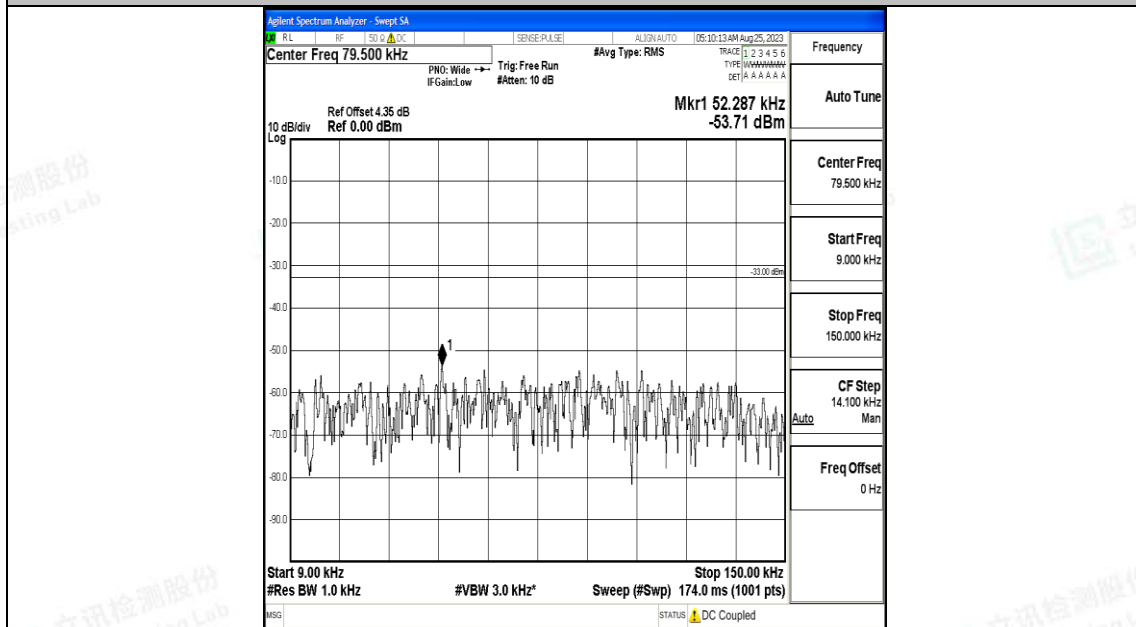

Band5_1.4MHz_16QAM_20407_1RB#0_0.009~0.15_0.009~0.15