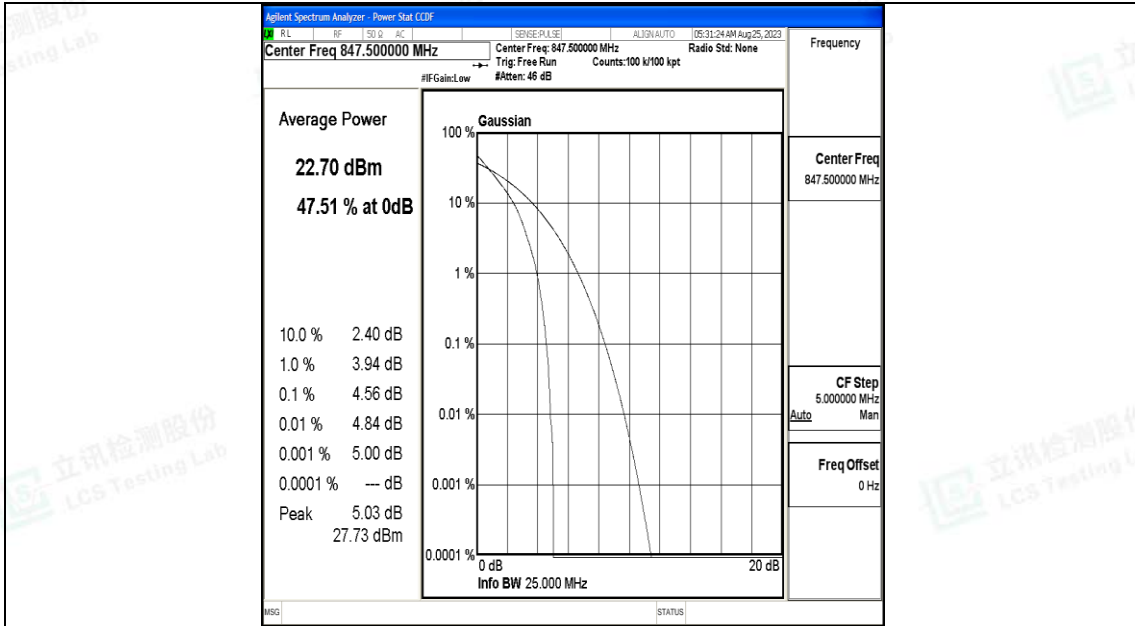

Test Graphs

1.4MHz-20525

1.4MHz-20525

3MHz-20635

3MHz-20635

10MHz-20600

10MHz-20600

H.3 26dB Bandwidth and Occupied Bandwidth