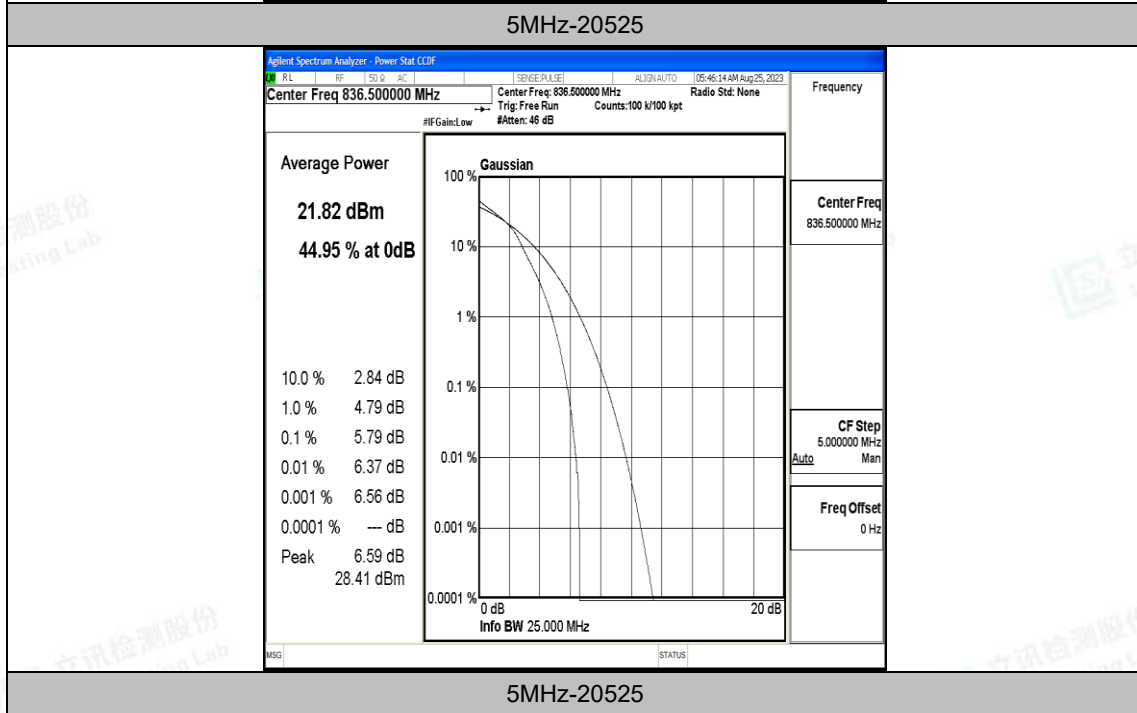

Test Graphs

1.4MHz-20525

1.4MHz-20525

3MHz-20635

3MHz-20635

10MHz-20600

10MHz-20600

H.3 26dB Bandwidth and Occupied Bandwidth