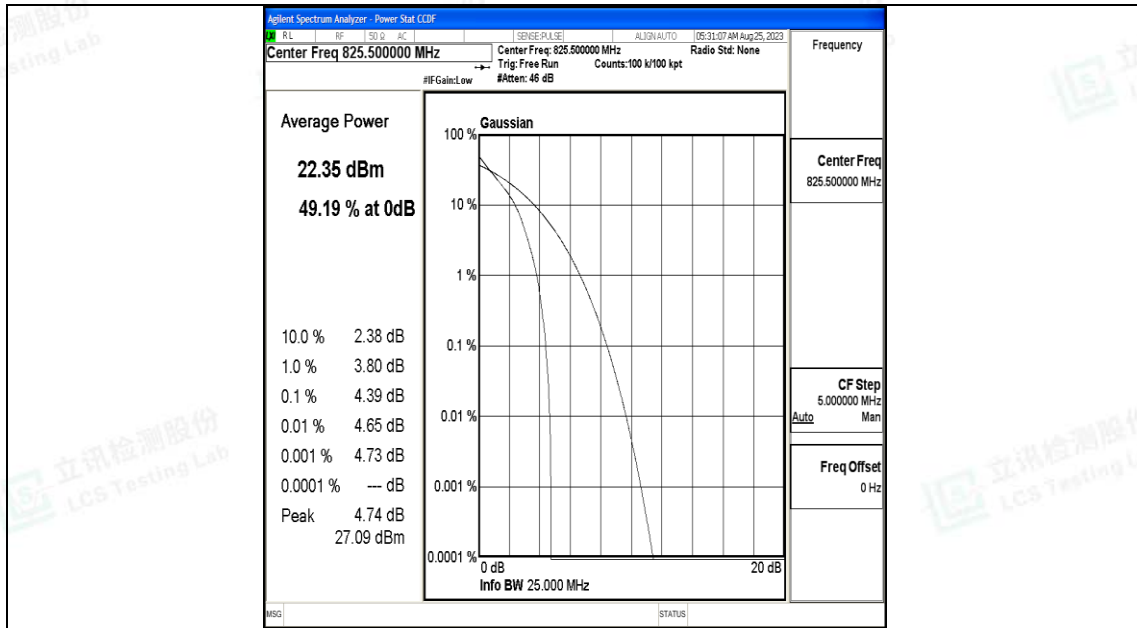

Test Graphs

1.4MHz-20525

1.4MHz-20525

3MHz-20635

3MHz-20635

10MHz-20600

10MHz-20600

H.3 26dB Bandwidth and Occupied Bandwidth