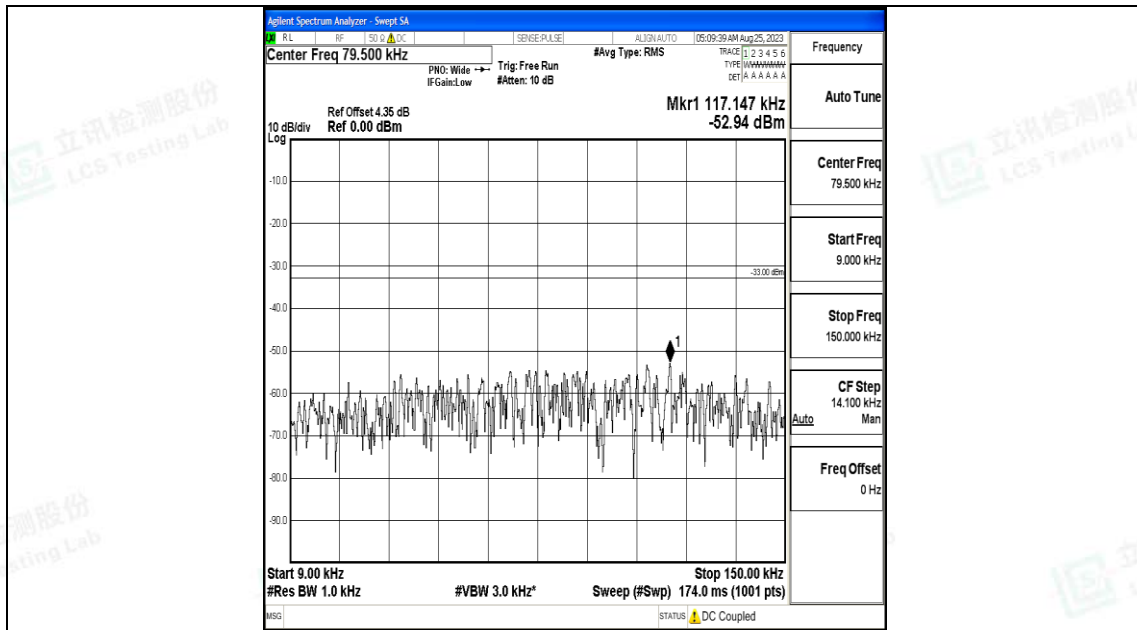

Band5	10MHz	16QAM	20600	1RB#0	0.009~0.15	-55.20	PASS
Band5	10MHz	16QAM	20600	1RB#0	0.15~30	-52.41	PASS
Band5	10MHz	16QAM	20600	1RB#0	30~1000	-62.86	PASS
Band5	10MHz	16QAM	20600	1RB#0	1000~3000	-40.99	PASS
Band5	10MHz	16QAM	20600	1RB#0	3000~10000	-44.13	PASS

Test Graphs

Band5_1.4MHz_QPSK_20407_1RB#0_0.009~0.15_0.009~0.15