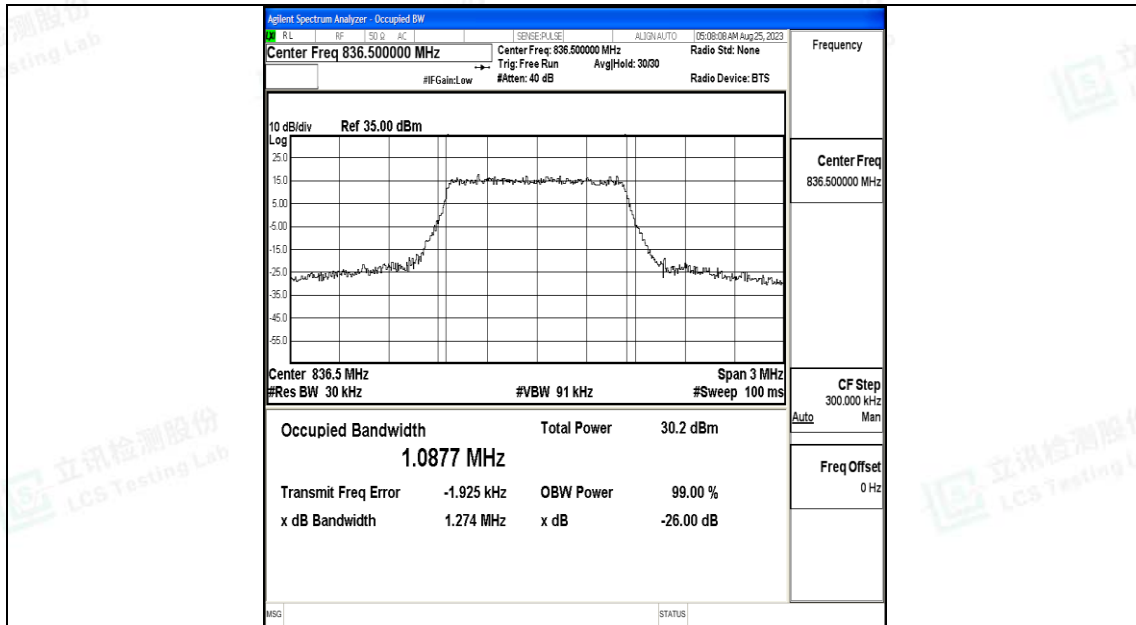

1.4MHz-20525

1.4MHz-20525