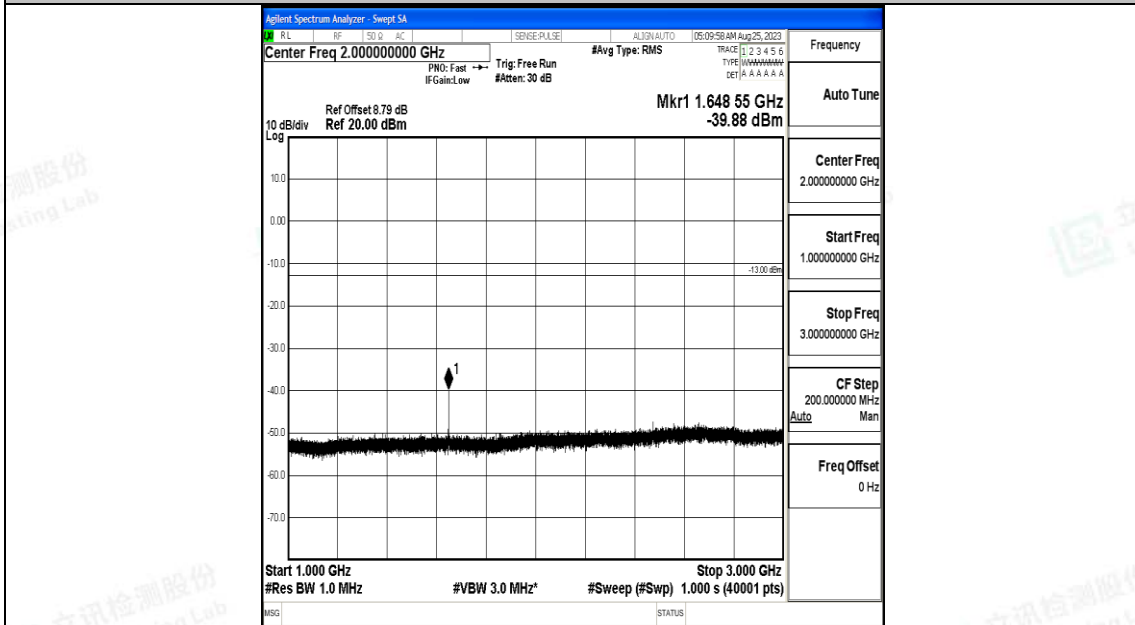

Test Graphs

Band5_1.4MHz_QPSK_20407_1RB#0_0.009~0.15_0.009~0.15

Band5_1.4MHz_QPSK_20407_1RB#0_0.15~30_0.15~30

Band5_1.4MHz_QPSK_20407_1RB#0_30~1000_30~1000

Band5_1.4MHz_QPSK_20407_1RB#0_1000~3000_1000~3000