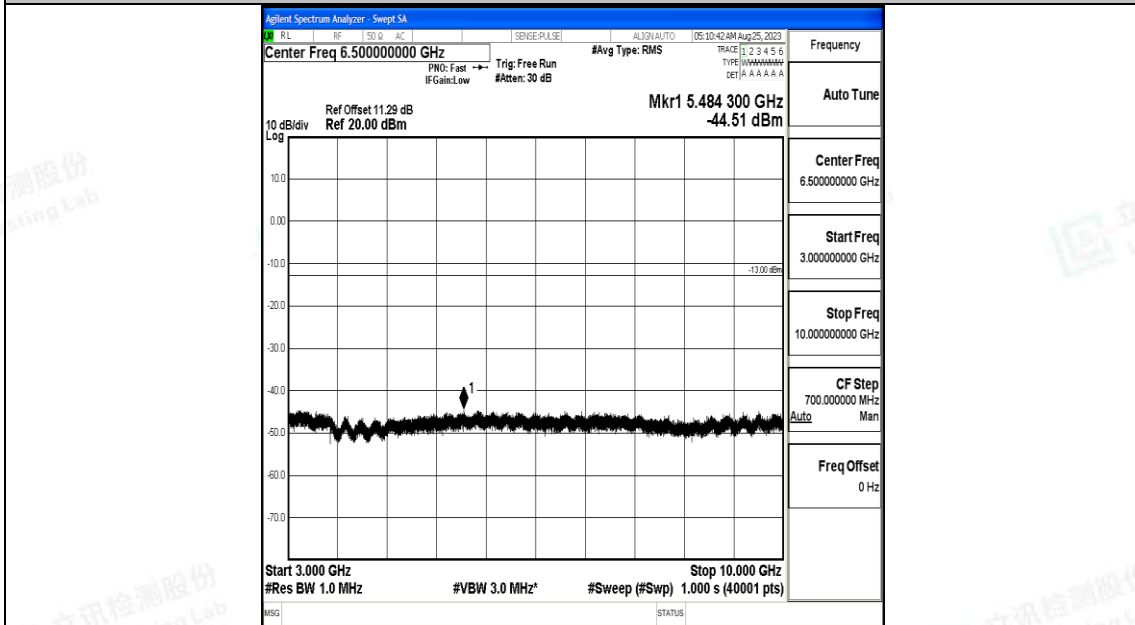

Band5_1.4MHz_QPSK_20407_1RB#0_3000~10000_3000~10000

Band5_1.4MHz_16QAM_20407_1RB#0_0.009~0.15_0.009~0.15

Band5_1.4MHz_16QAM_20407_1RB#0_0.15~30_0.15~30

Band5_1.4MHz_16QAM_20407_1RB#0_30~1000_30~1000

Band5_1.4MHz_16QAM_20407_1RB#0_1000~3000_1000~3000