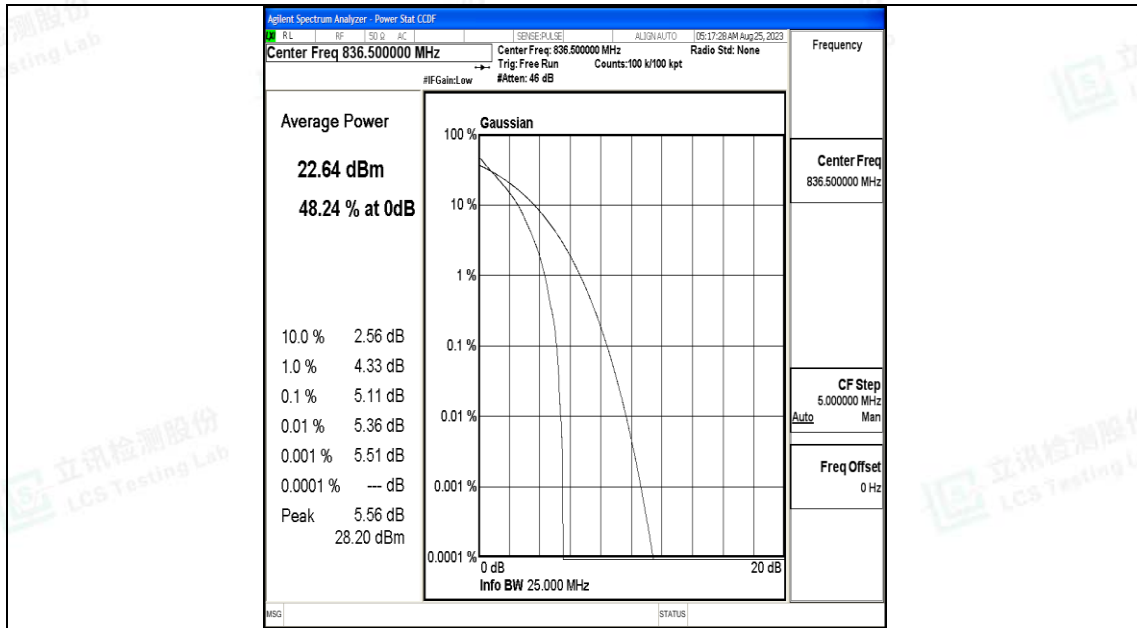

1.4MHz-20525

1.4MHz-20525