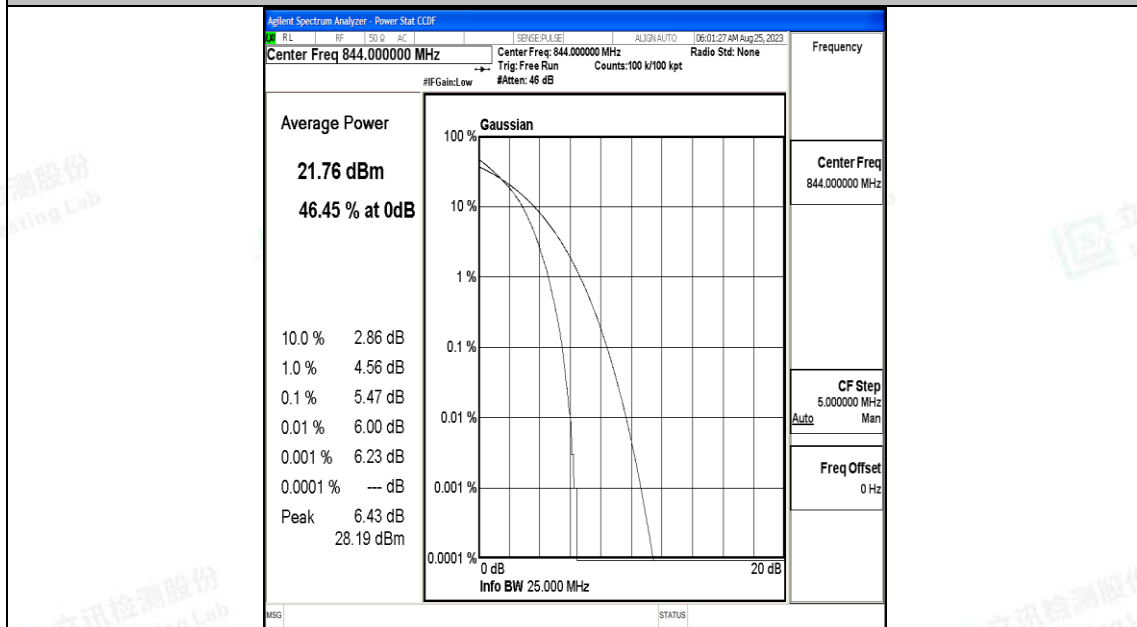

Test Graphs

1.4MHz-20525

1.4MHz-20525

3MHz-20635

3MHz-20635

10MHz-20600

10MHz-20600

H.3 26dB Bandwidth and Occupied Bandwidth