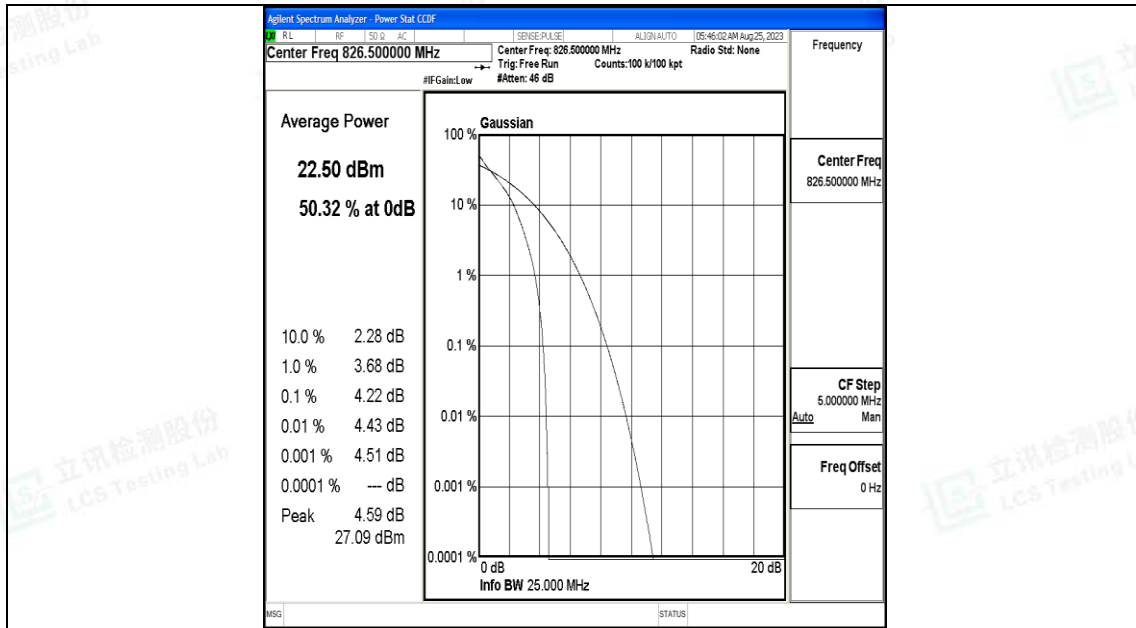

Test Graphs

1.4MHz-20525

1.4MHz-20525

3MHz-20635

3MHz-20635

10MHz-20600

10MHz-20600

H.3 26dB Bandwidth and Occupied Bandwidth