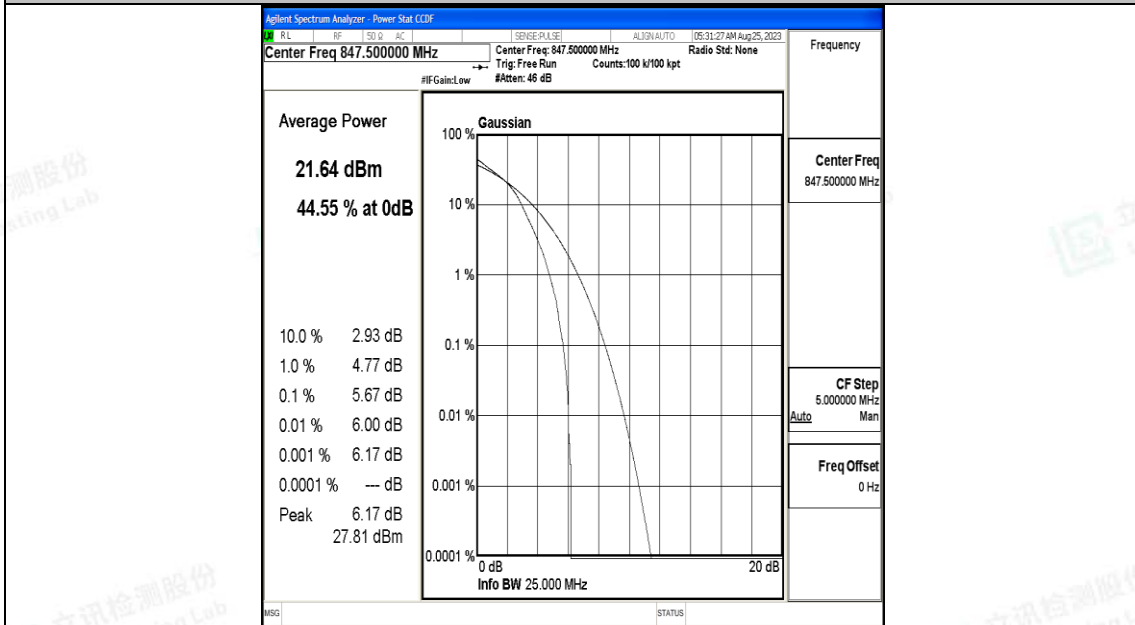

Test Graphs

1.4MHz-20525

1.4MHz-20525

3MHz-20635

3MHz-20635

10MHz-20600

10MHz-20600

H.3 26dB Bandwidth and Occupied Bandwidth