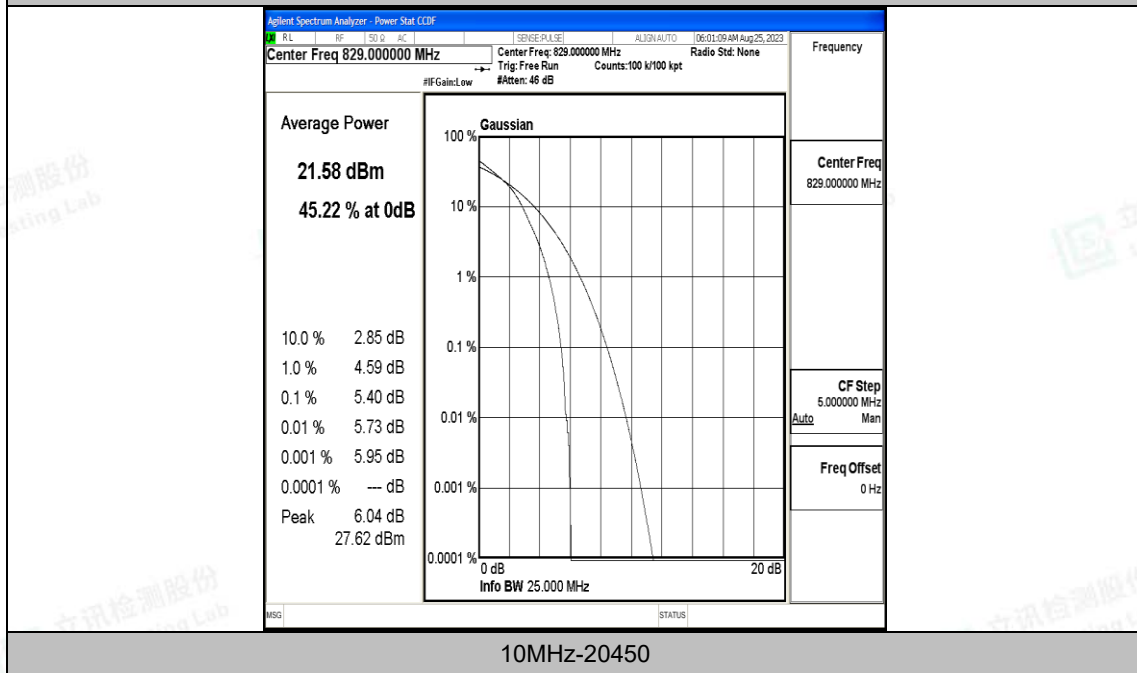

Test Graphs

1.4MHz-20525

1.4MHz-20525

3MHz-20635

3MHz-20635

10MHz-20600

10MHz-20600

H.3 26dB Bandwidth and Occupied Bandwidth