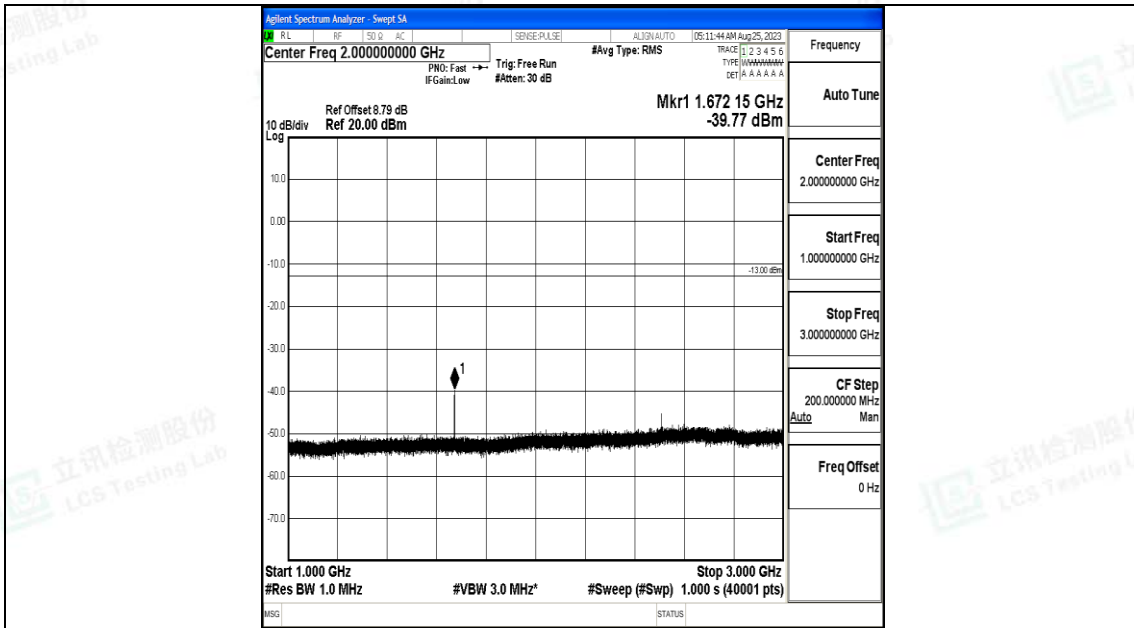

Band5_1.4MHz_QPSK_20525_1RB#0_3000~10000_3000~10000

Band5_1.4MHz_16QAM_20525_1RB#0_0.009~0.15_0.009~0.15

Band5_1.4MHz_16QAM_20525_1RB#0_0.15~30_0.15~30

Band5_1.4MHz_16QAM_20525_1RB#0_30~1000_30~1000

Band5_1.4MHz_16QAM_20525_1RB#0_1000~3000_1000~3000