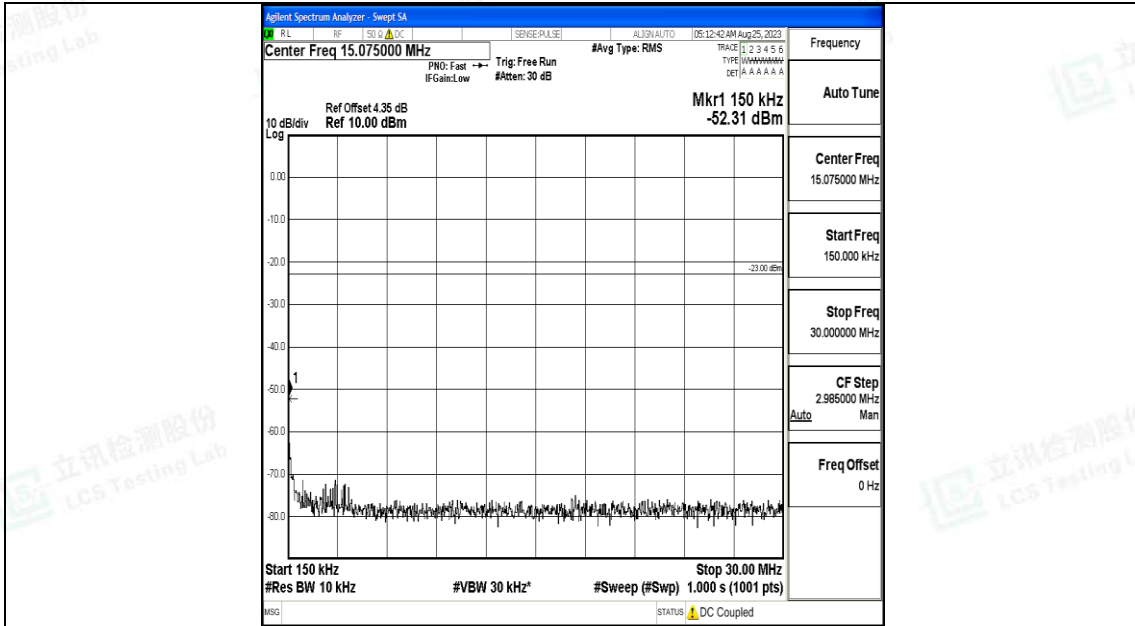

Band5_1.4MHz_16QAM_20643_1RB#0_0.15~30_0.15~30