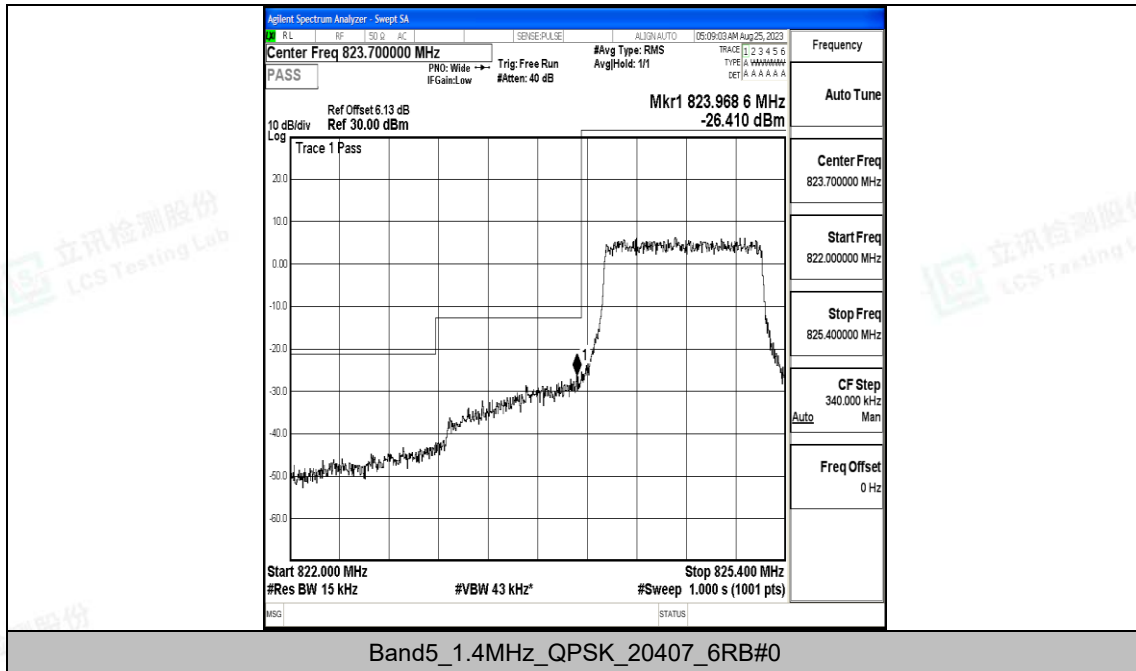

H.4 Band Edge

Test Result

Band	Bandwidth	Modulation	Channel	RB Configuration	Peak Frequency	Result(dBm)	Verdict
Band5	1.4MHz	QPSK	20407	6RB#0	823.97	-26.41	PASS
Band5	1.4MHz	16QAM	20407	6RB#0	824.00	-28.99	PASS
Band5	1.4MHz	QPSK	20643	6RB#0	849.09	-27.60	PASS
Band5	1.4MHz	16QAM	20643	6RB#0	849.00	-29.28	PASS
Band5	3MHz	QPSK	20415	15RB#0	822.93	-30.68	PASS
Band5	3MHz	16QAM	20415	15RB#0	822.93	-33.37	PASS
Band5	3MHz	QPSK	20635	15RB#0	850.06	-33.36	PASS
Band5	3MHz	16QAM	20635	15RB#0	850.07	-35.97	PASS
Band5	5MHz	QPSK	20425	25RB#0	822.99	-28.50	PASS
Band5	5MHz	16QAM	20425	25RB#0	822.78	-31.00	PASS
Band5	5MHz	QPSK	20625	25RB#0	849.01	-29.45	PASS
Band5	5MHz	16QAM	20625	25RB#0	849.01	-31.72	PASS
Band5	10MHz	QPSK	20450	50RB#0	823.96	-29.04	PASS
Band5	10MHz	16QAM	20450	50RB#0	823.92	-31.46	PASS
Band5	10MHz	QPSK	20600	50RB#0	849.01	-27.39	PASS
Band5	10MHz	16QAM	20600	50RB#0	849.06	-30.41	PASS

Test Graphs