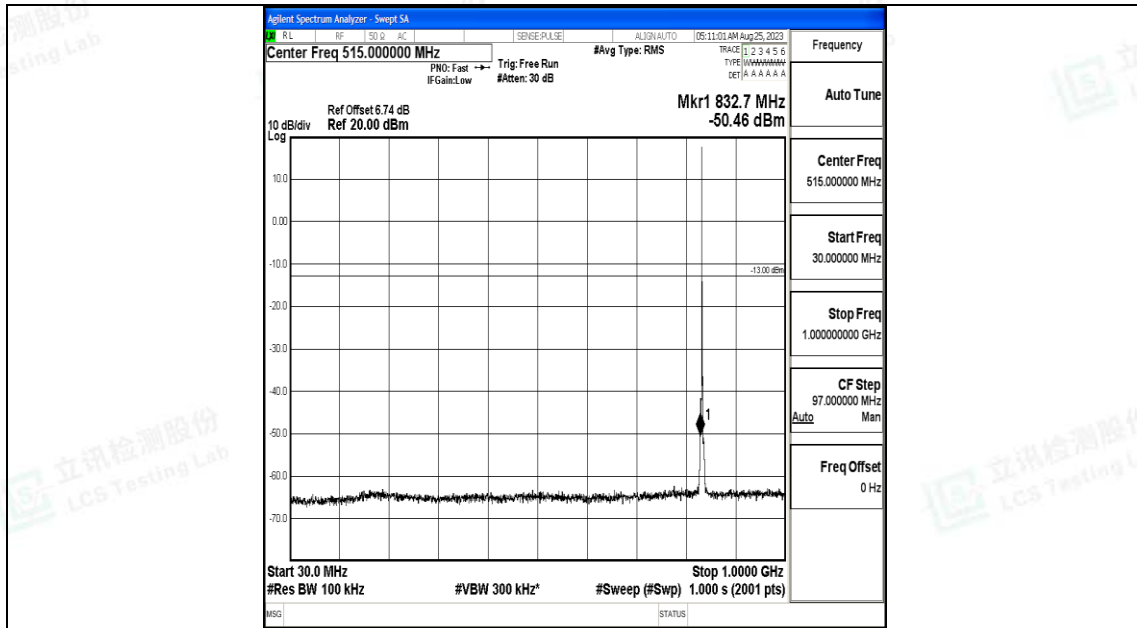

Band5_1.4MHz_16QAM_20407_1RB#0_3000~10000_3000~10000

Band5_1.4MHz_QPSK_20525_1RB#0_0.009~0.15_0.009~0.15

Band5_1.4MHz_QPSK_20525_1RB#0_0.15~30_0.15~30

Band5_1.4MHz_QPSK_20525_1RB#0_30~1000_30~1000

Band5_1.4MHz_QPSK_20525_1RB#0_1000~3000_1000~3000