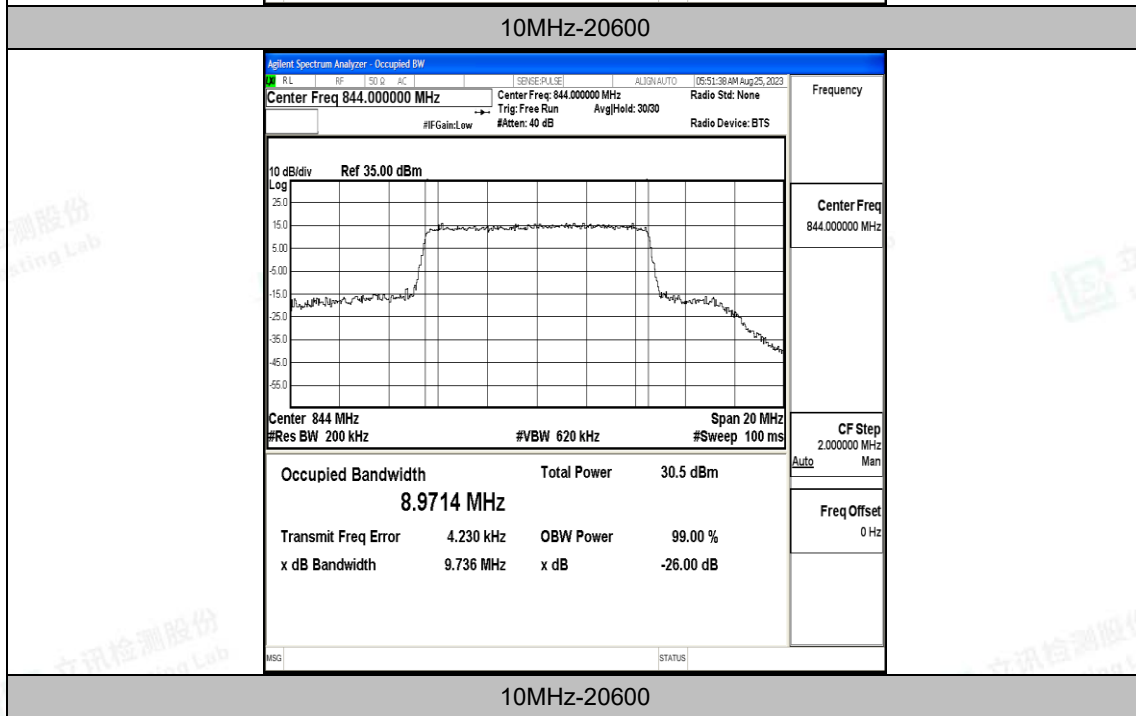

5MHz-20625

10MHz-20450

10MHz-20450

10MHz-20525

10MHz-20525

H.4 Band Edge

Test Result

Band	Bandwidth	Modulation	Channel	RB Configuration	Peak Frequency	Result(dBm)	Verdict
Band5	1.4MHz	QPSK	20407	6RB#0	823.97	-26.41	PASS
Band5	1.4MHz	16QAM	20407	6RB#0	824.00	-28.99	PASS
Band5	1.4MHz	QPSK	20643	6RB#0	849.09	-27.60	PASS
Band5	1.4MHz	16QAM	20643	6RB#0	849.00	-29.28	PASS
Band5	3MHz	QPSK	20415	15RB#0	822.93	-30.68	PASS
Band5	3MHz	16QAM	20415	15RB#0	822.93	-33.37	PASS
Band5	3MHz	QPSK	20635	15RB#0	850.06	-33.36	PASS
Band5	3MHz	16QAM	20635	15RB#0	850.07	-35.97	PASS
Band5	5MHz	QPSK	20425	25RB#0	822.99	-28.50	PASS
Band5	5MHz	16QAM	20425	25RB#0	822.78	-31.00	PASS
Band5	5MHz	QPSK	20625	25RB#0	849.01	-29.45	PASS
Band5	5MHz	16QAM	20625	25RB#0	849.01	-31.72	PASS
Band5	10MHz	QPSK	20450	50RB#0	823.96	-29.04	PASS
Band5	10MHz	16QAM	20450	50RB#0	823.92	-31.46	PASS
Band5	10MHz	QPSK	20600	50RB#0	849.01	-27.39	PASS
Band5	10MHz	16QAM	20600	50RB#0	849.06	-30.41	PASS