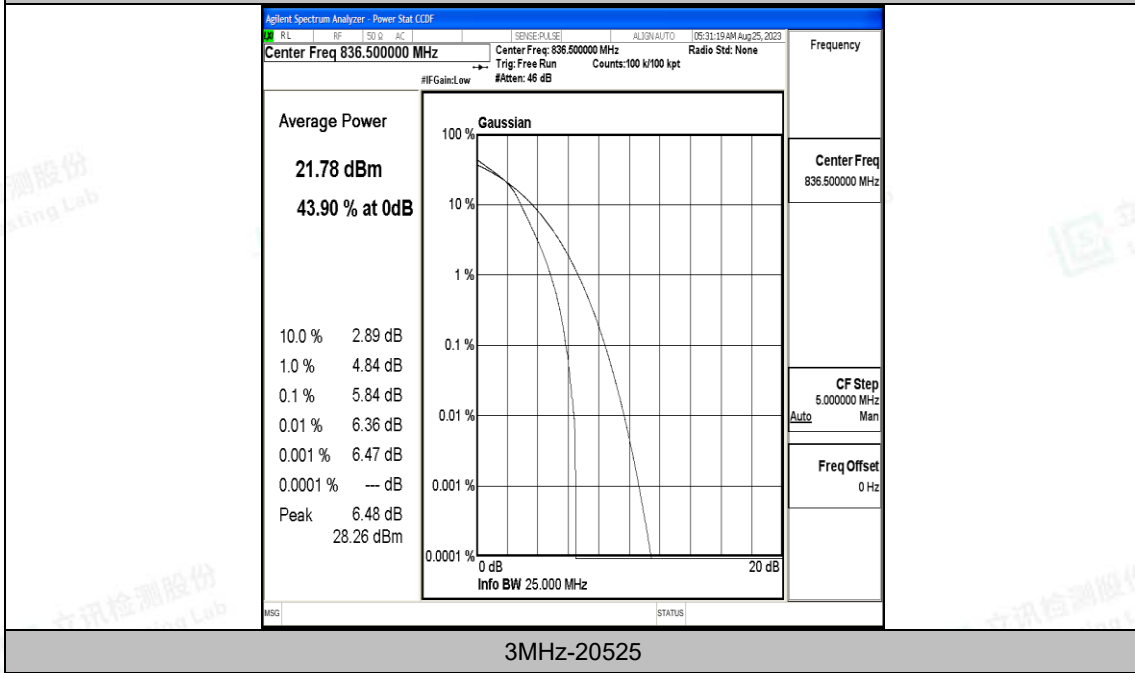

Test Graphs

1.4MHz-20525

1.4MHz-20525

3MHz-20635

3MHz-20635

10MHz-20600

10MHz-20600

H.3 26dB Bandwidth and Occupied Bandwidth