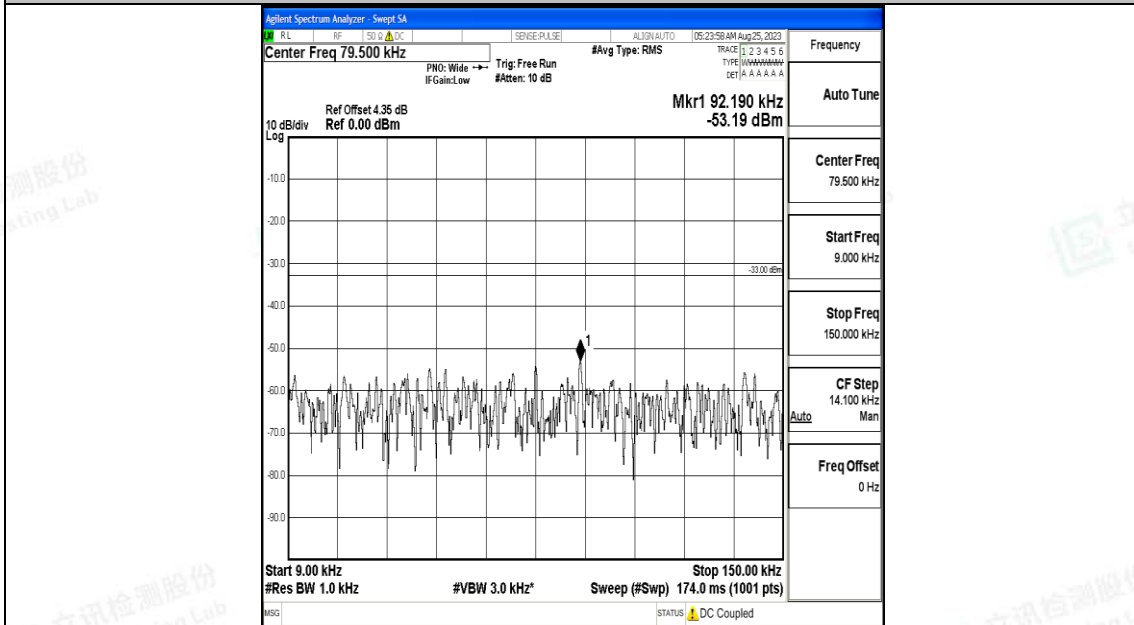

Band5_3MHz_16QAM_20415_1RB#0_0.009~0.15_0.009~0.15