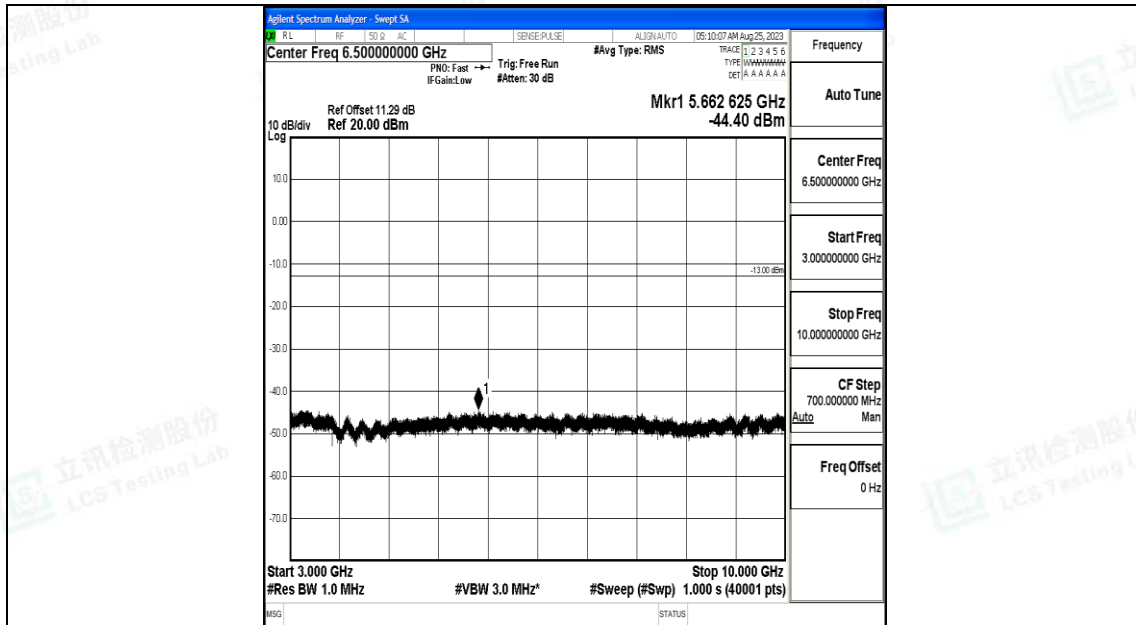

Test Graphs

Band5_1.4MHz_QPSK_20407_1RB#0_0.009~0.15_0.009~0.15

Band5_1.4MHz_QPSK_20407_1RB#0_0.15~30_0.15~30

Band5_1.4MHz_QPSK_20407_1RB#0_30~1000_30~1000

Band5_1.4MHz_QPSK_20407_1RB#0_1000~3000_1000~3000