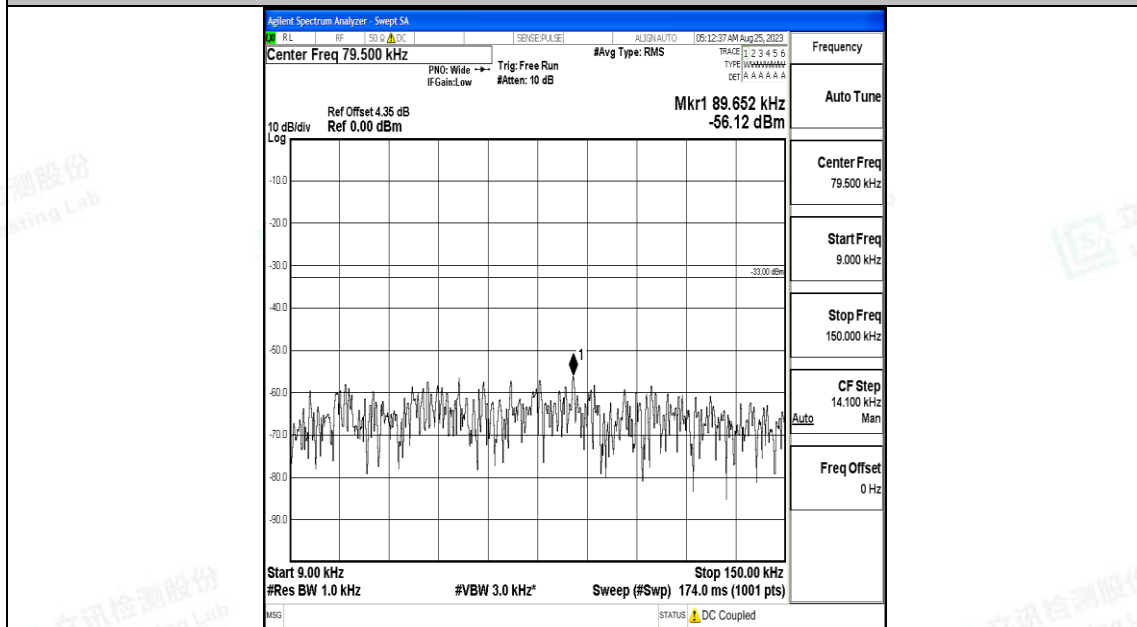

Band5_1.4MHz_16QAM_20643_1RB#0_0.009~0.15_0.009~0.15