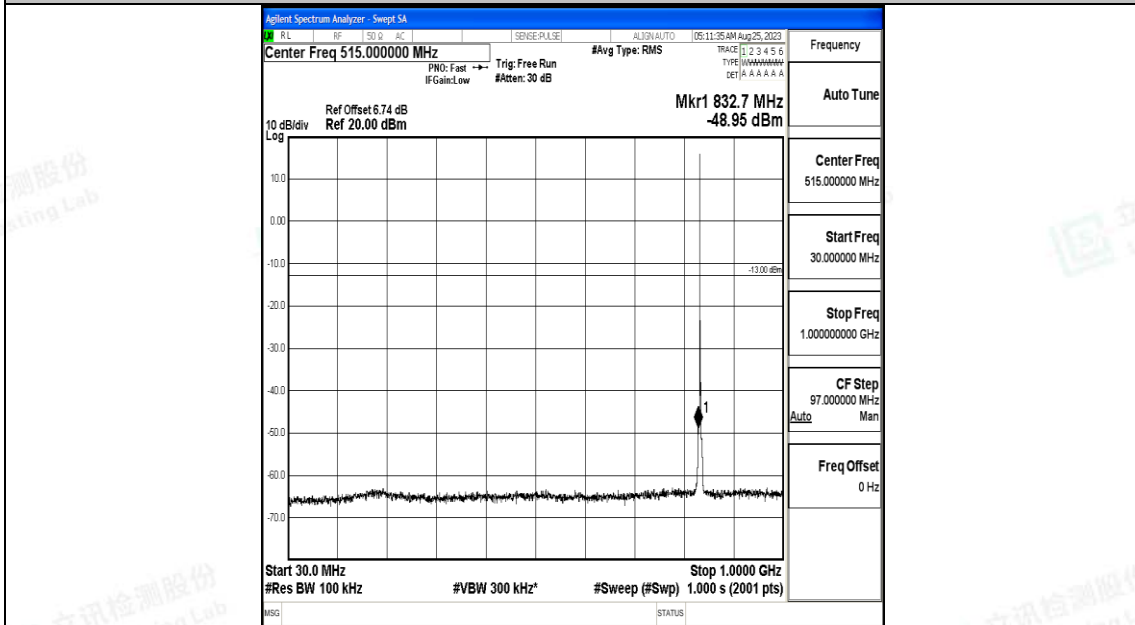

Band5_1.4MHz_QPSK_20525_1RB#0_3000~10000_3000~10000

Band5_1.4MHz_16QAM_20525_1RB#0_0.009~0.15_0.009~0.15

Band5_1.4MHz_16QAM_20525_1RB#0_0.15~30_0.15~30

Band5_1.4MHz_16QAM_20525_1RB#0_30~1000_30~1000

Band5_1.4MHz_16QAM_20525_1RB#0_1000~3000_1000~3000