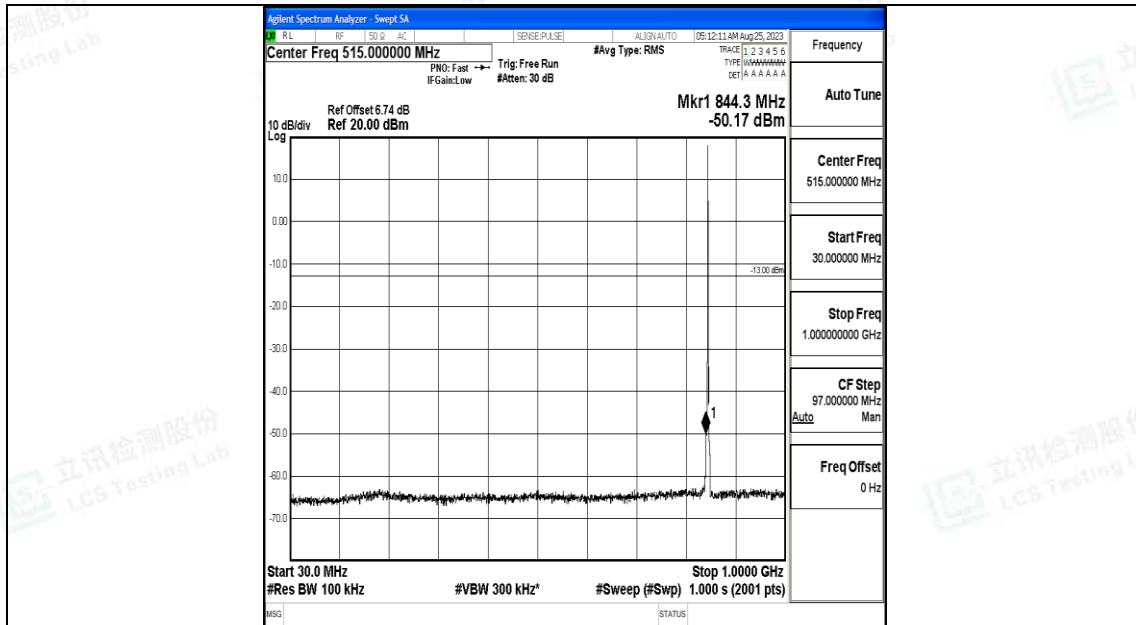

Band5_1.4MHz_16QAM_20525_1RB#0_3000~10000_3000~10000

Band5_1.4MHz_QPSK_20643_1RB#0_0.009~0.15_0.009~0.15

Band5_1.4MHz_QPSK_20643_1RB#0_0.15~30_0.15~30

Band5_1.4MHz_QPSK_20643_1RB#0_30~1000_30~1000

Band5_1.4MHz_QPSK_20643_1RB#0_1000~3000_1000~3000