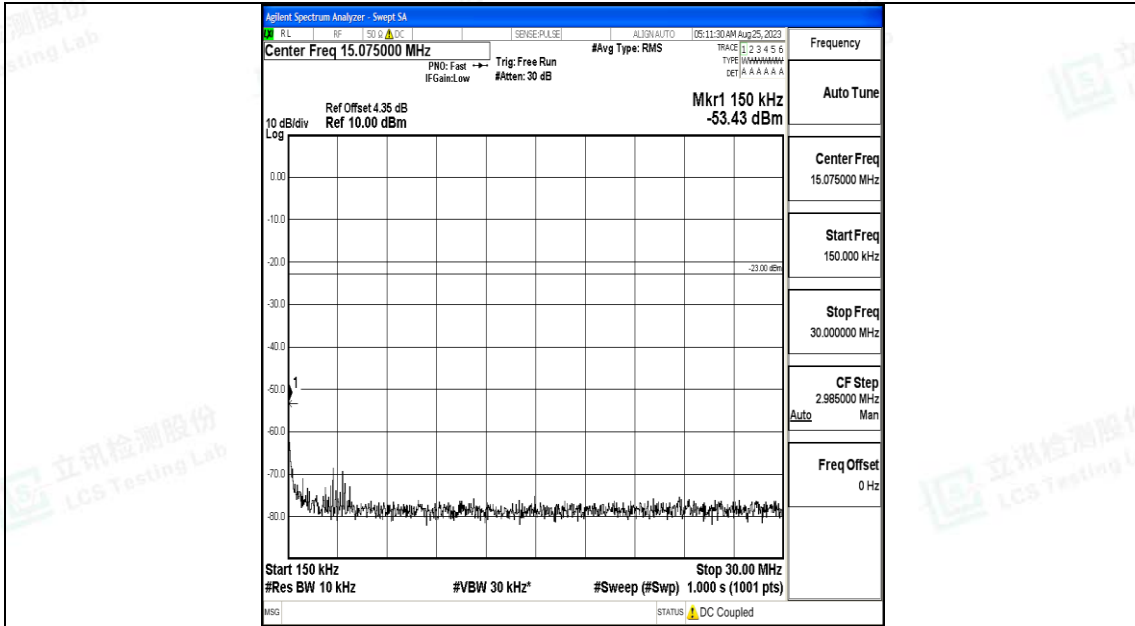

Band5_1.4MHz_16QAM_20525_1RB#0_0.15~30_0.15~30