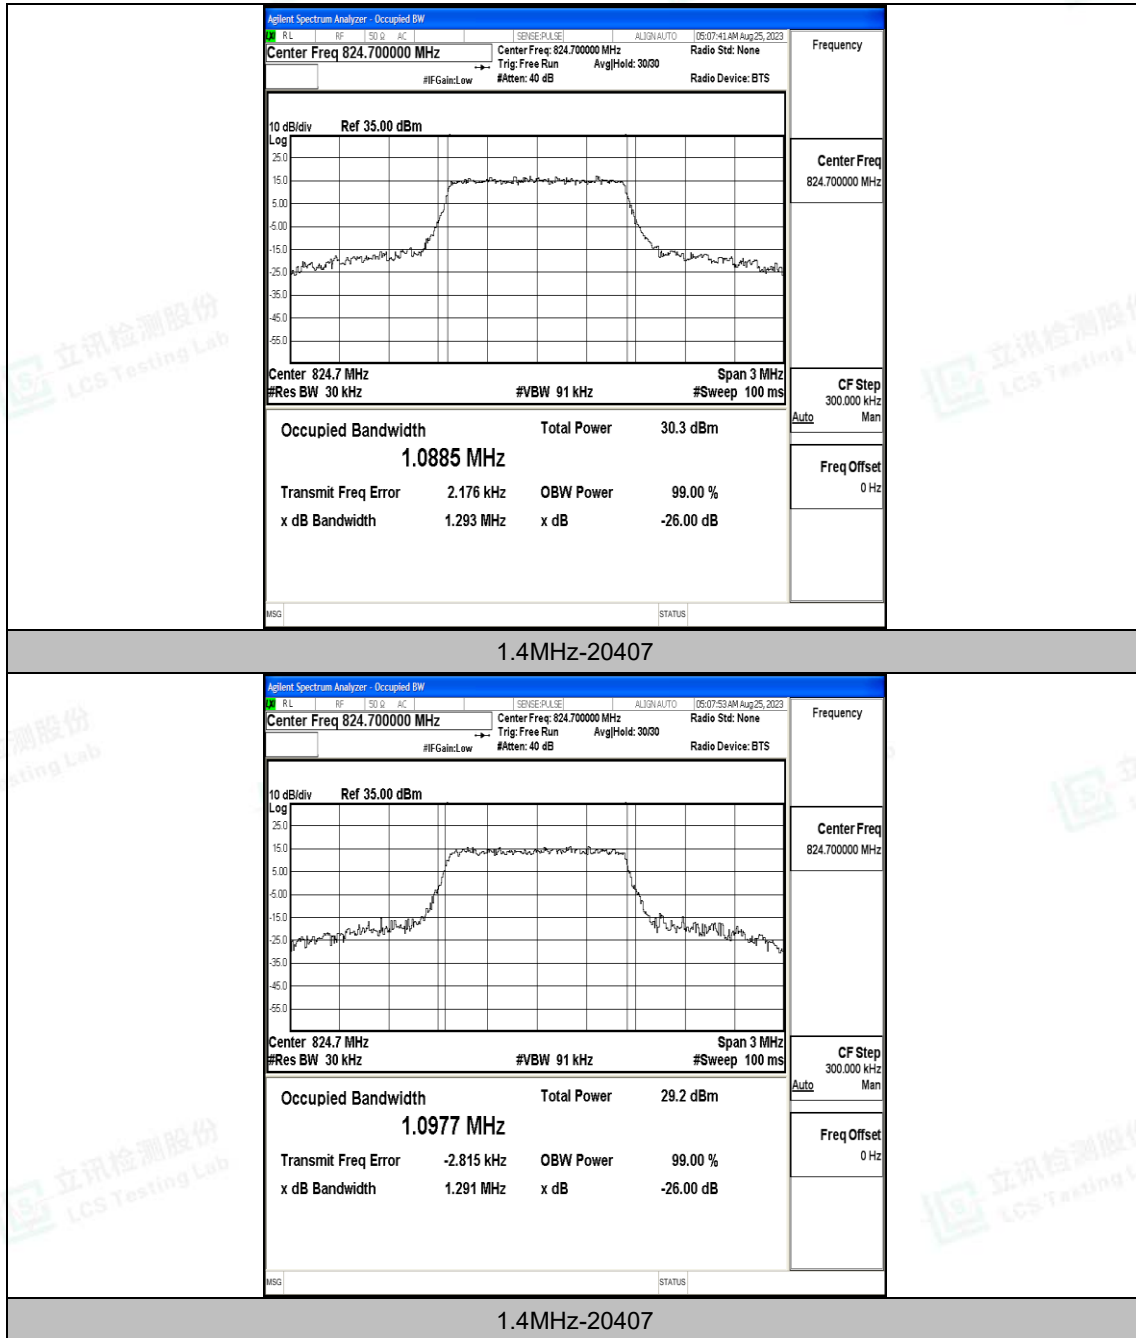

Test Graphs