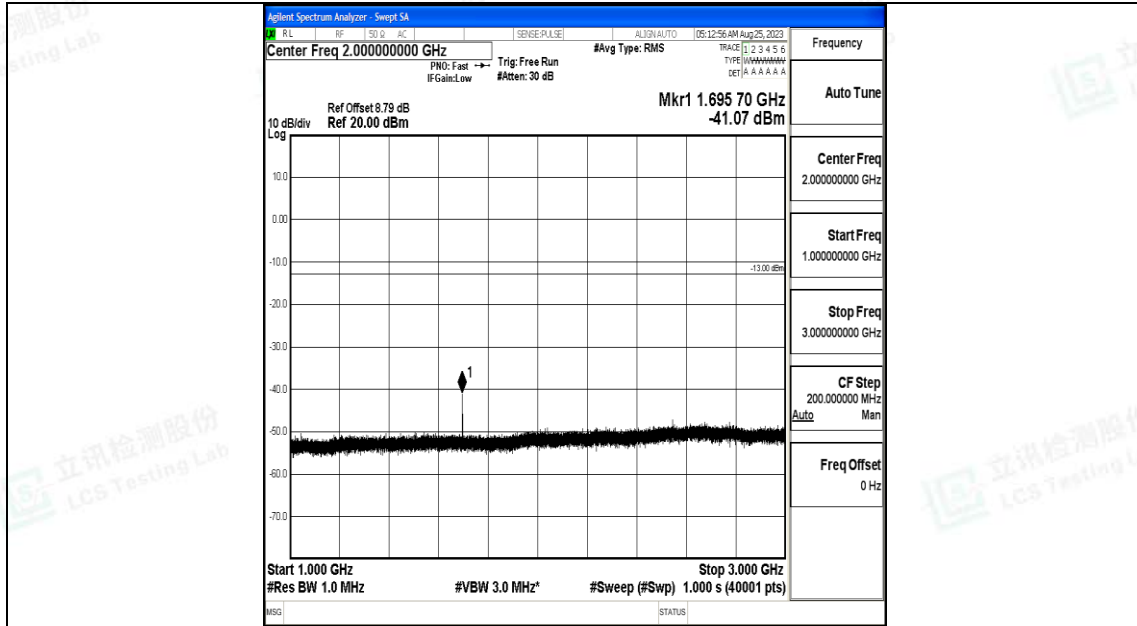

Band5_1.4MHz_QPSK_20643_1RB#0_3000~10000_3000~10000

Band5_1.4MHz_16QAM_20643_1RB#0_0.009~0.15_0.009~0.15

Band5_1.4MHz_16QAM_20643_1RB#0_0.15~30_0.15~30

Band5_1.4MHz_16QAM_20643_1RB#0_30~1000_30~1000

Band5_1.4MHz_16QAM_20643_1RB#0_1000~3000_1000~3000