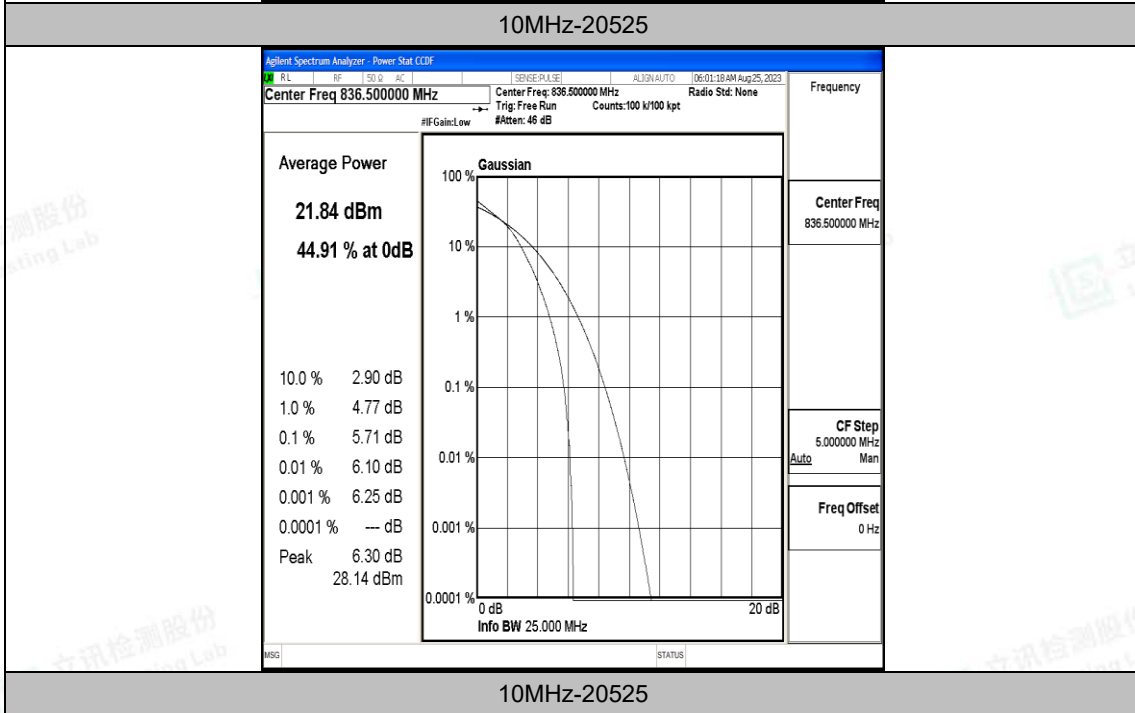

Test Graphs

1.4MHz-20525

1.4MHz-20525

3MHz-20635

3MHz-20635

10MHz-20600

10MHz-20600

H.3 26dB Bandwidth and Occupied Bandwidth