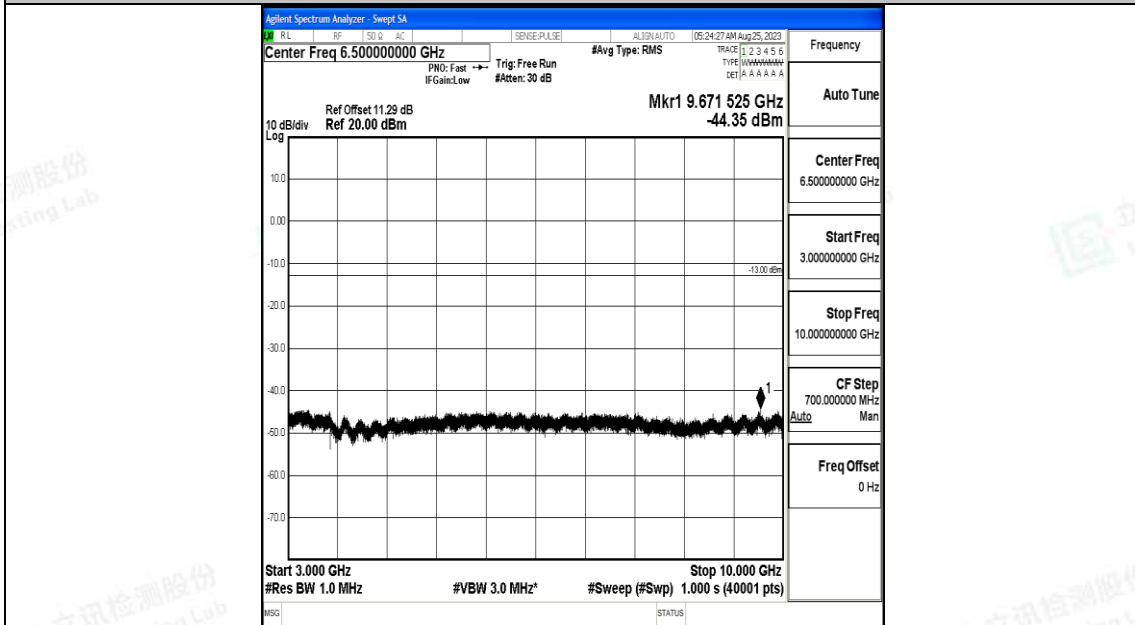

Band5_3MHz_QPSK_20415_1RB#0_3000~10000_3000~10000

Band5_3MHz_16QAM_20415_1RB#0_0.009~0.15_0.009~0.15

Band5_3MHz_16QAM_20415_1RB#0_0.15~30_0.15~30

Band5_3MHz_16QAM_20415_1RB#0_30~1000_30~1000

Band5_3MHz_16QAM_20415_1RB#0_1000~3000_1000~3000