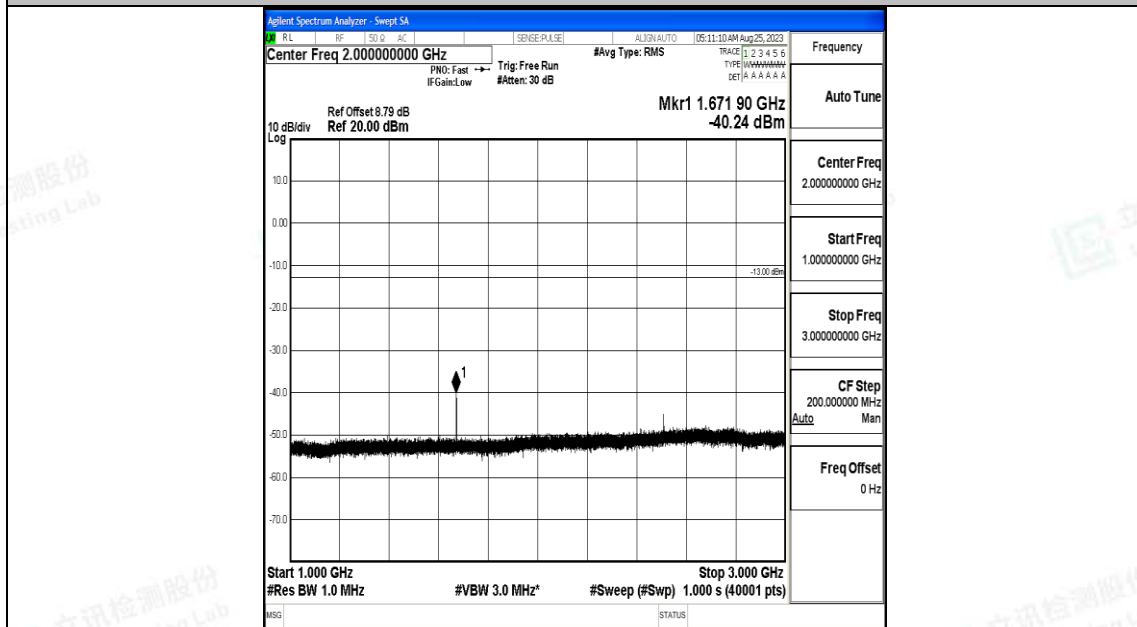

Band5_1.4MHz_16QAM_20407_1RB#0_3000~10000_3000~10000

Band5_1.4MHz_QPSK_20525_1RB#0_0.009~0.15_0.009~0.15

Band5_1.4MHz_QPSK_20525_1RB#0_0.15~30_0.15~30

Band5_1.4MHz_QPSK_20525_1RB#0_30~1000_30~1000

Band5_1.4MHz_QPSK_20525_1RB#0_1000~3000_1000~3000