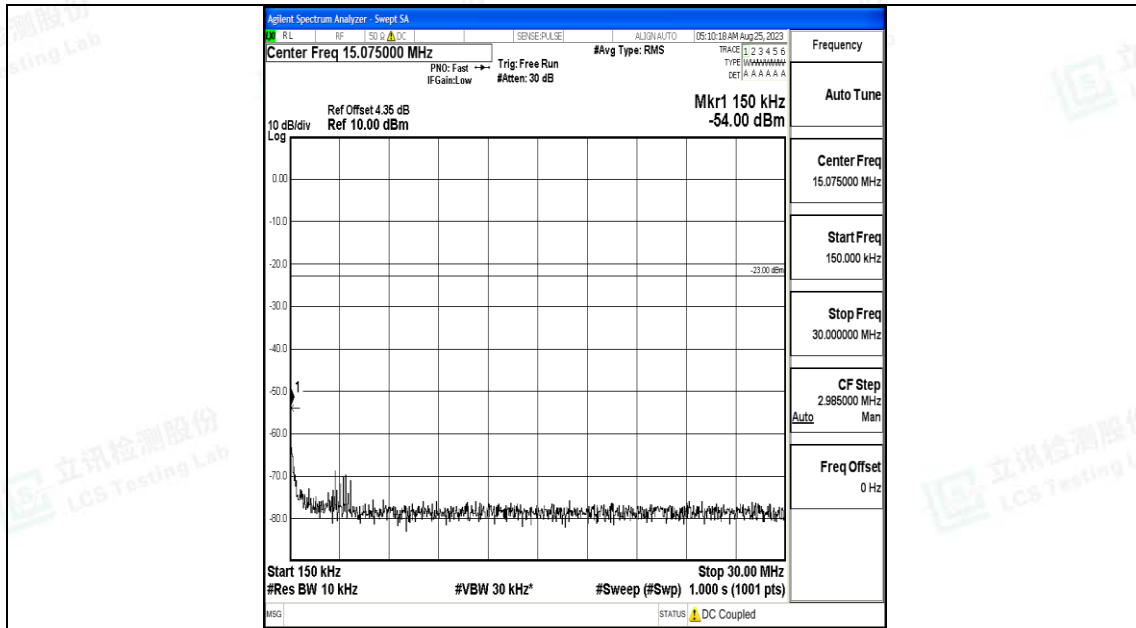

Band5_1.4MHz_16QAM_20407_1RB#0_0.15~30_0.15~30