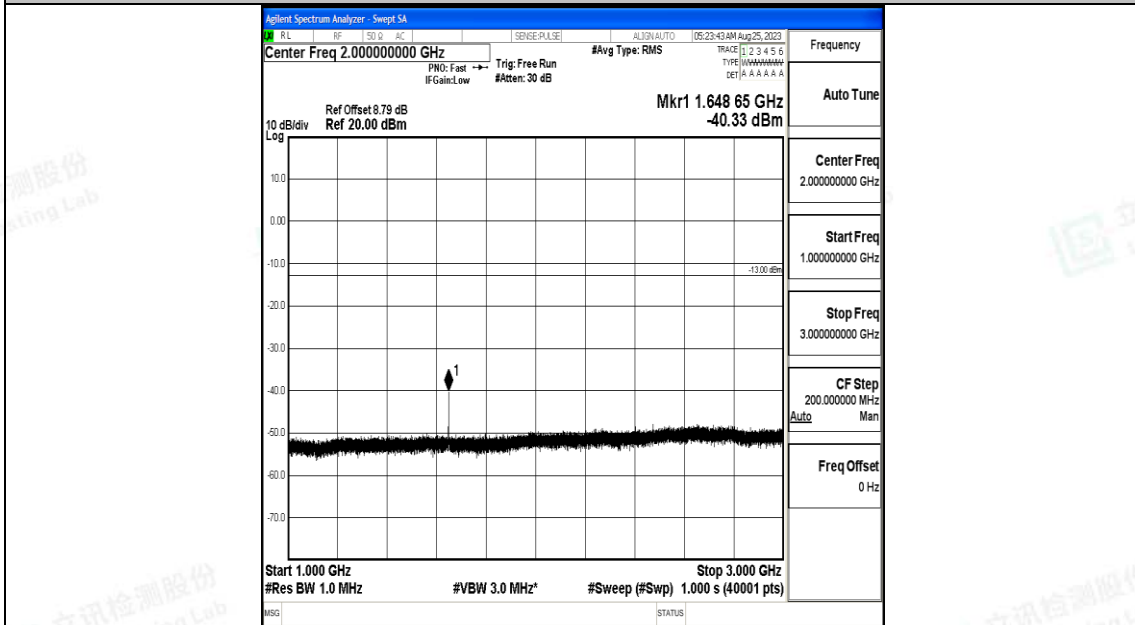

Band5_1.4MHz_16QAM_20643_1RB#0_3000~10000_3000~10000

Band5_3MHz_QPSK_20415_1RB#0_0.009~0.15_0.009~0.15

Band5_3MHz_QPSK_20415_1RB#0_0.15~30_0.15~30

Band5_3MHz_QPSK_20415_1RB#0_30~1000_30~1000

Band5_3MHz_QPSK_20415_1RB#0_1000~3000_1000~3000