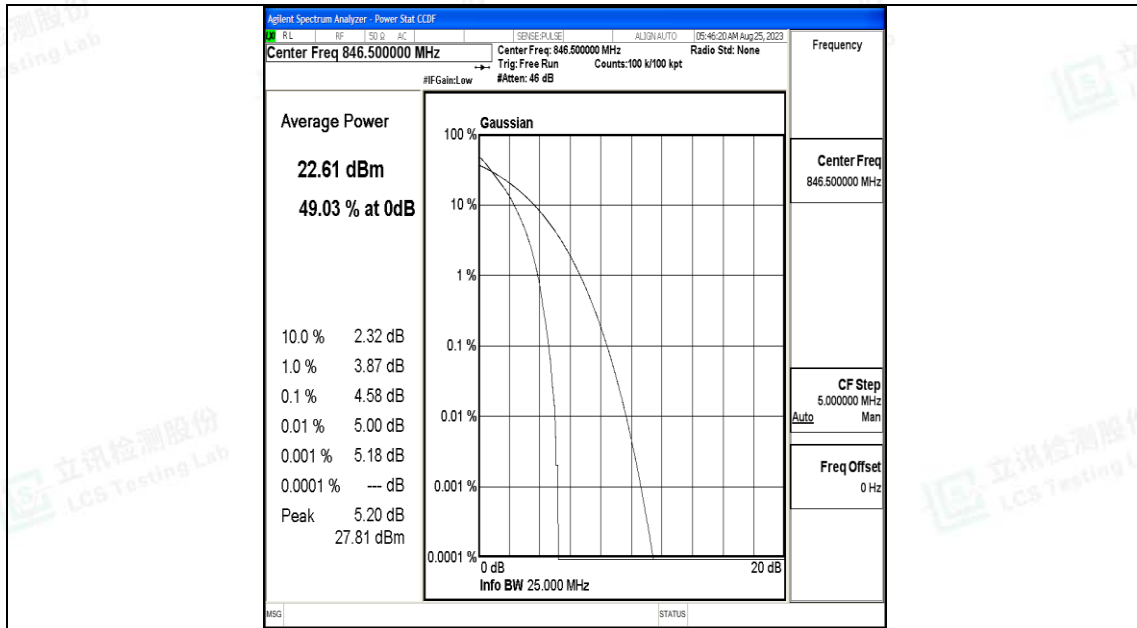

Test Graphs

1.4MHz-20525

1.4MHz-20525

3MHz-20635

3MHz-20635

10MHz-20600

10MHz-20600

H.3 26dB Bandwidth and Occupied Bandwidth