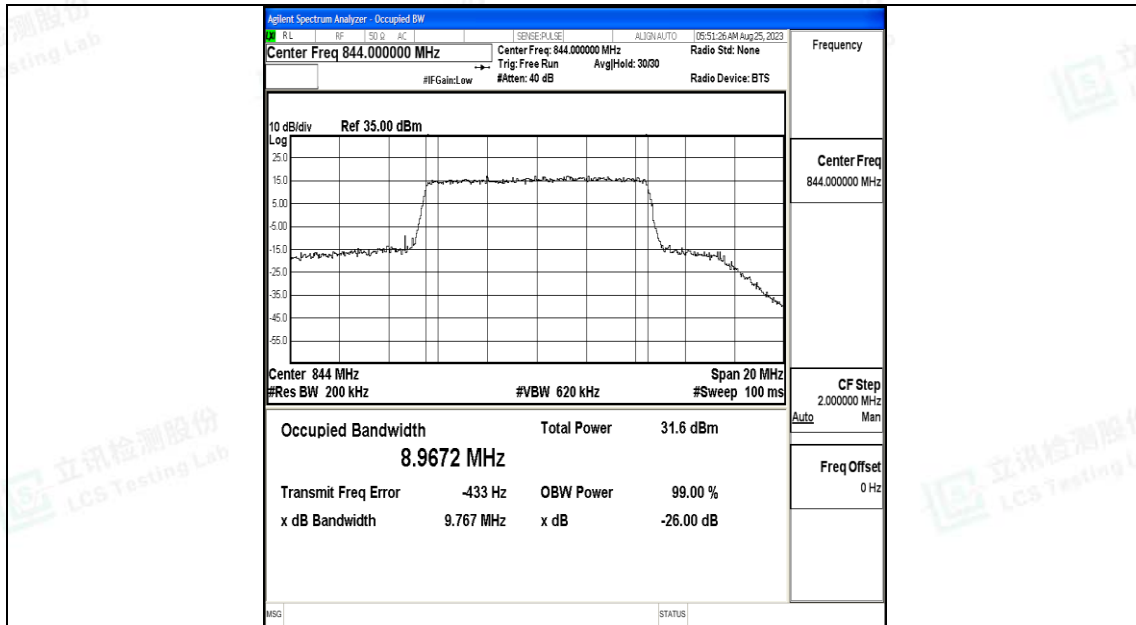

5MHz-20625

10MHz-20450

10MHz-20450

10MHz-20525

10MHz-20525

H.4 Band Edge

Test Result

Band	Bandwidth	Modulation	Channel	RB Configuration	Peak Frequency	Result(dBm)	Verdict
Band5	1.4MHz	QPSK	20407	6RB#0	823.97	-26.41	PASS
Band5	1.4MHz	16QAM	20407	6RB#0	824.00	-28.99	PASS
Band5	1.4MHz	QPSK	20643	6RB#0	849.09	-27.60	PASS
Band5	1.4MHz	16QAM	20643	6RB#0	849.00	-29.28	PASS
Band5	3MHz	QPSK	20415	15RB#0	822.93	-30.68	PASS
Band5	3MHz	16QAM	20415	15RB#0	822.93	-33.37	PASS
Band5	3MHz	QPSK	20635	15RB#0	850.06	-33.36	PASS
Band5	3MHz	16QAM	20635	15RB#0	850.07	-35.97	PASS
Band5	5MHz	QPSK	20425	25RB#0	822.99	-28.50	PASS
Band5	5MHz	16QAM	20425	25RB#0	822.78	-31.00	PASS
Band5	5MHz	QPSK	20625	25RB#0	849.01	-29.45	PASS
Band5	5MHz	16QAM	20625	25RB#0	849.01	-31.72	PASS
Band5	10MHz	QPSK	20450	50RB#0	823.96	-29.04	PASS
Band5	10MHz	16QAM	20450	50RB#0	823.92	-31.46	PASS
Band5	10MHz	QPSK	20600	50RB#0	849.01	-27.39	PASS
Band5	10MHz	16QAM	20600	50RB#0	849.06	-30.41	PASS