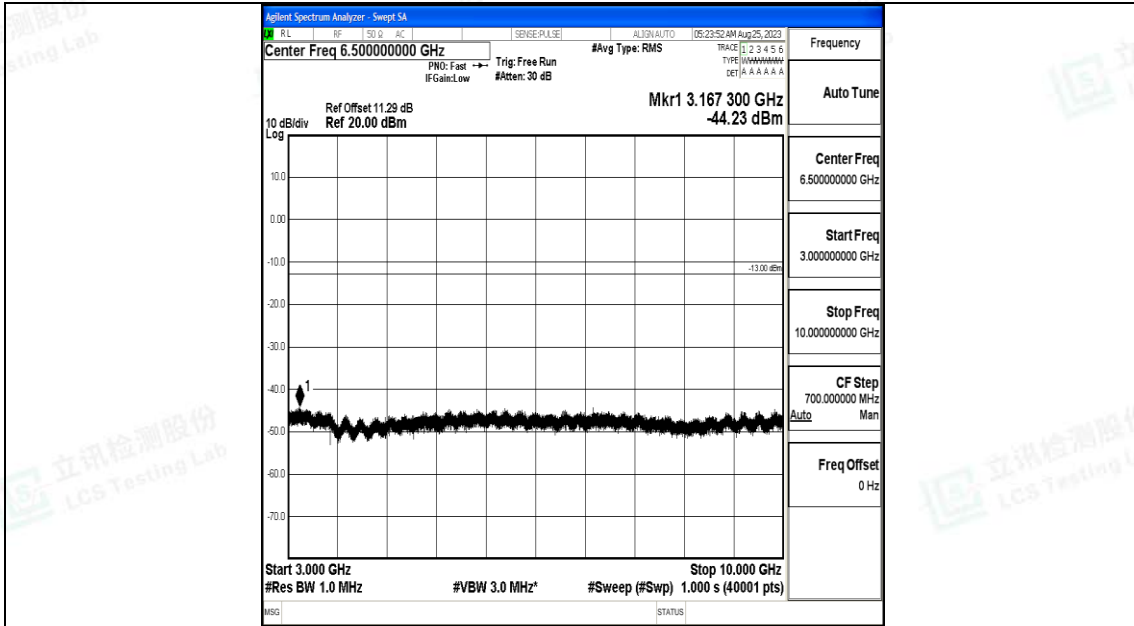

Band5_1.4MHz_16QAM_20643_1RB#0_3000~10000_3000~10000

Band5_3MHz_QPSK_20415_1RB#0_0.009~0.15_0.009~0.15

Band5_3MHz_QPSK_20415_1RB#0_0.15~30_0.15~30

Band5_3MHz_QPSK_20415_1RB#0_30~1000_30~1000

Band5_3MHz_QPSK_20415_1RB#0_1000~3000_1000~3000