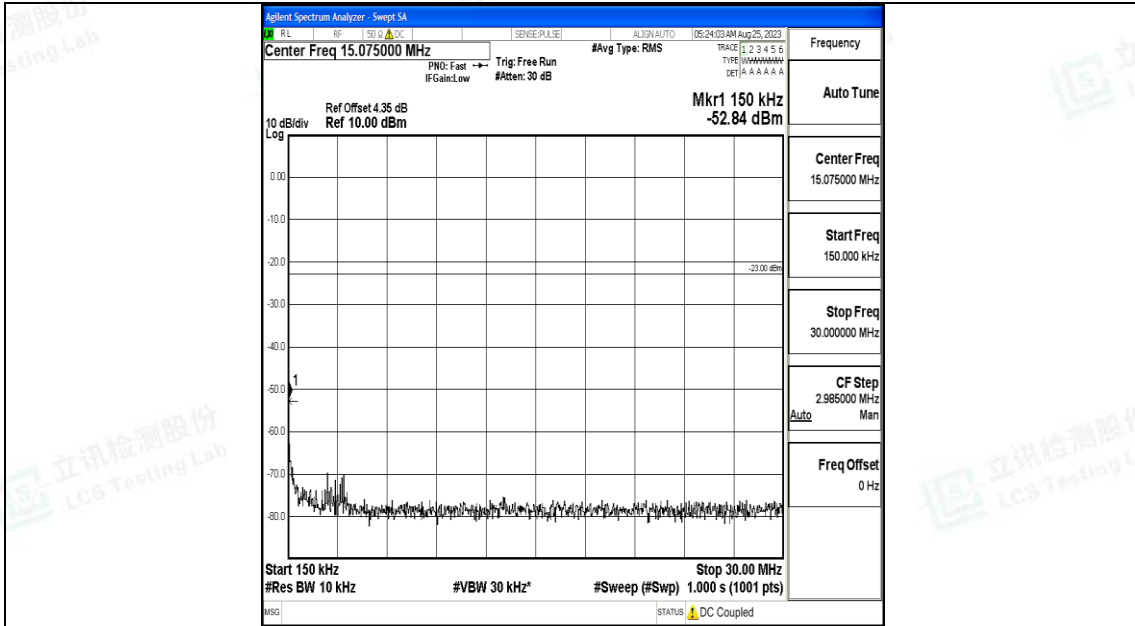

Band5_3MHz_16QAM_20415_1RB#0_0.15~30_0.15~30