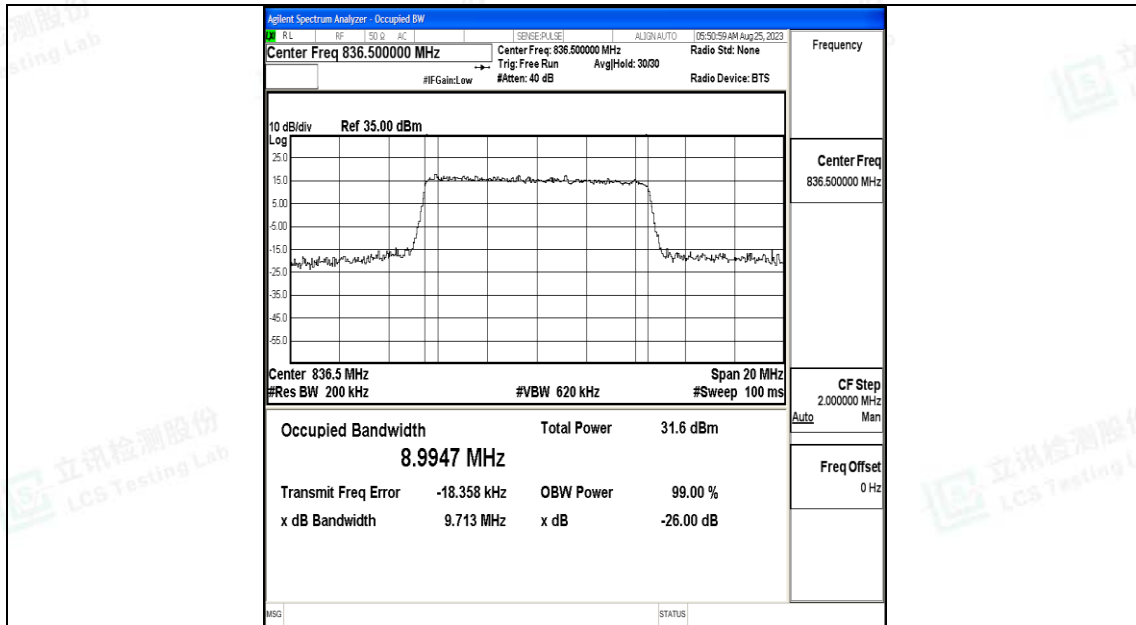

5MHz-20625

10MHz-20450

10MHz-20450

10MHz-20525

10MHz-20525

H.4 Band Edge

Test Result

Band	Bandwidth	Modulation	Channel	RB Configuration	Peak Frequency	Result(dBm)	Verdict
Band5	1.4MHz	QPSK	20407	6RB#0	823.97	-26.41	PASS
Band5	1.4MHz	16QAM	20407	6RB#0	824.00	-28.99	PASS
Band5	1.4MHz	QPSK	20643	6RB#0	849.09	-27.60	PASS
Band5	1.4MHz	16QAM	20643	6RB#0	849.00	-29.28	PASS
Band5	3MHz	QPSK	20415	15RB#0	822.93	-30.68	PASS
Band5	3MHz	16QAM	20415	15RB#0	822.93	-33.37	PASS
Band5	3MHz	QPSK	20635	15RB#0	850.06	-33.36	PASS
Band5	3MHz	16QAM	20635	15RB#0	850.07	-35.97	PASS
Band5	5MHz	QPSK	20425	25RB#0	822.99	-28.50	PASS
Band5	5MHz	16QAM	20425	25RB#0	822.78	-31.00	PASS
Band5	5MHz	QPSK	20625	25RB#0	849.01	-29.45	PASS
Band5	5MHz	16QAM	20625	25RB#0	849.01	-31.72	PASS
Band5	10MHz	QPSK	20450	50RB#0	823.96	-29.04	PASS
Band5	10MHz	16QAM	20450	50RB#0	823.92	-31.46	PASS
Band5	10MHz	QPSK	20600	50RB#0	849.01	-27.39	PASS
Band5	10MHz	16QAM	20600	50RB#0	849.06	-30.41	PASS