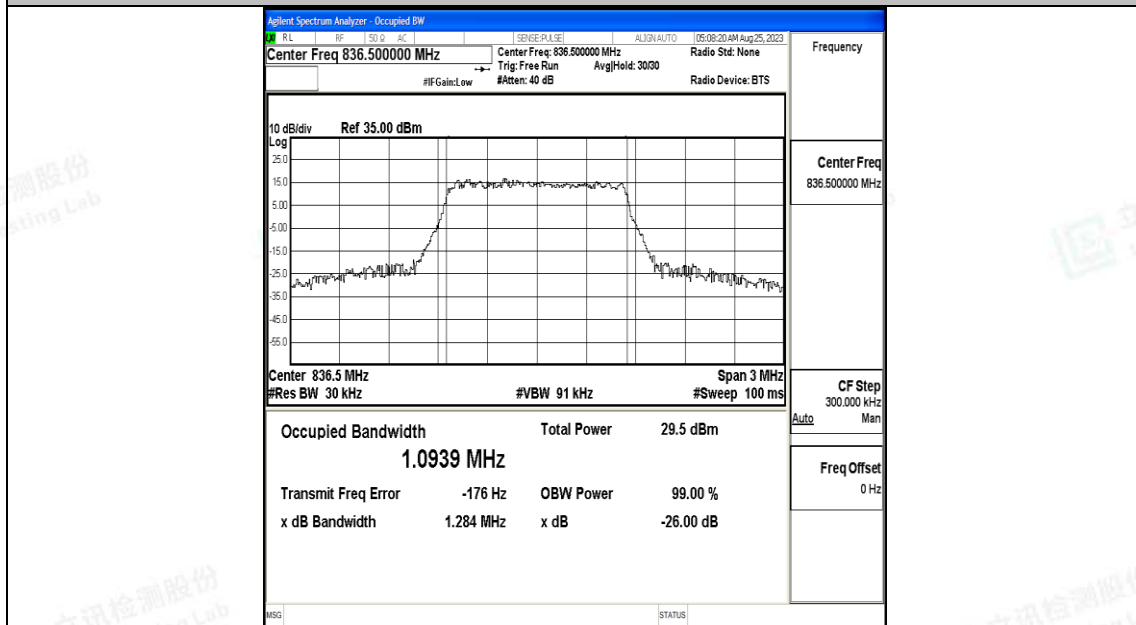

1.4MHz-20525