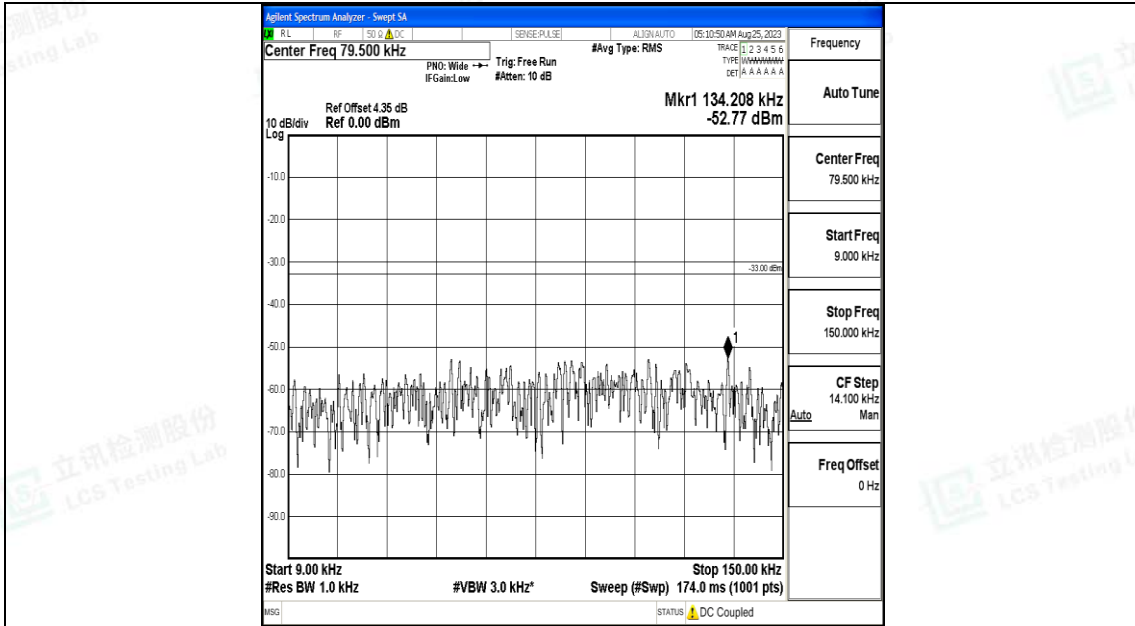

Band5_1.4MHz_QPSK_20525_1RB#0_0.009~0.15_0.009~0.15