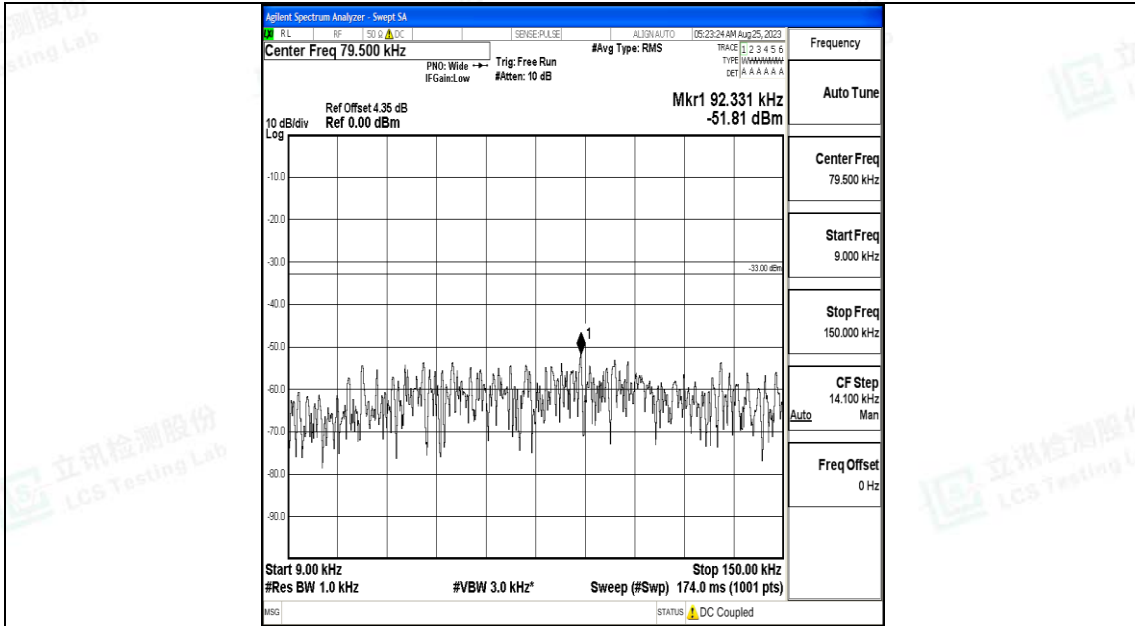

Band5_3MHz_QPSK_20415_1RB#0_0.009~0.15_0.009~0.15