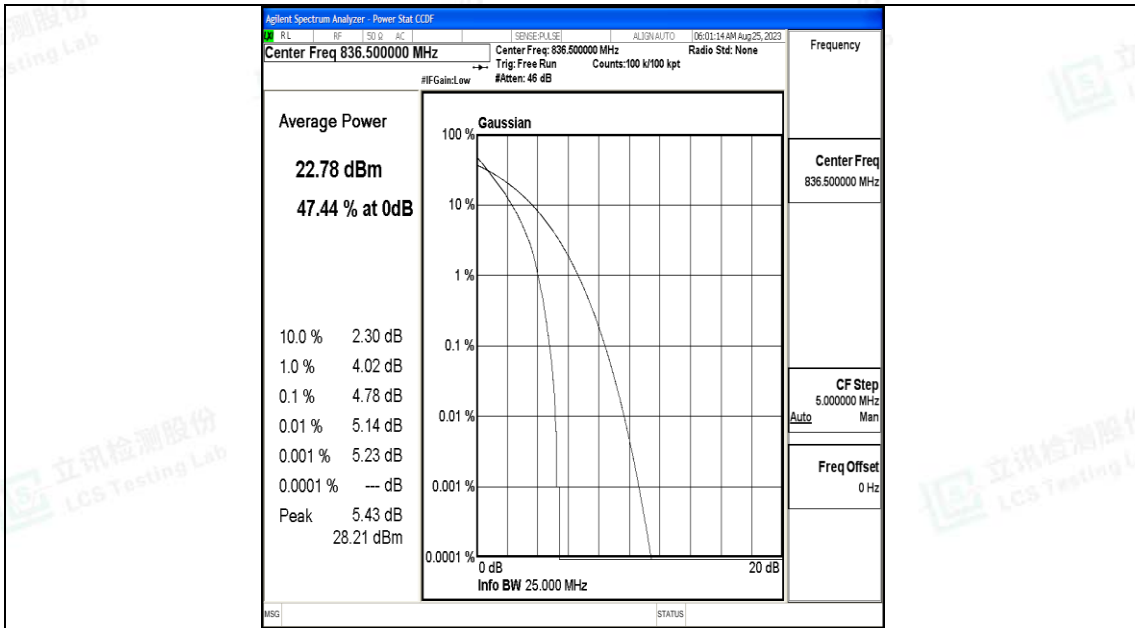

Test Graphs

1.4MHz-20525

1.4MHz-20525

3MHz-20635

3MHz-20635

10MHz-20600

10MHz-20600

H.3 26dB Bandwidth and Occupied Bandwidth