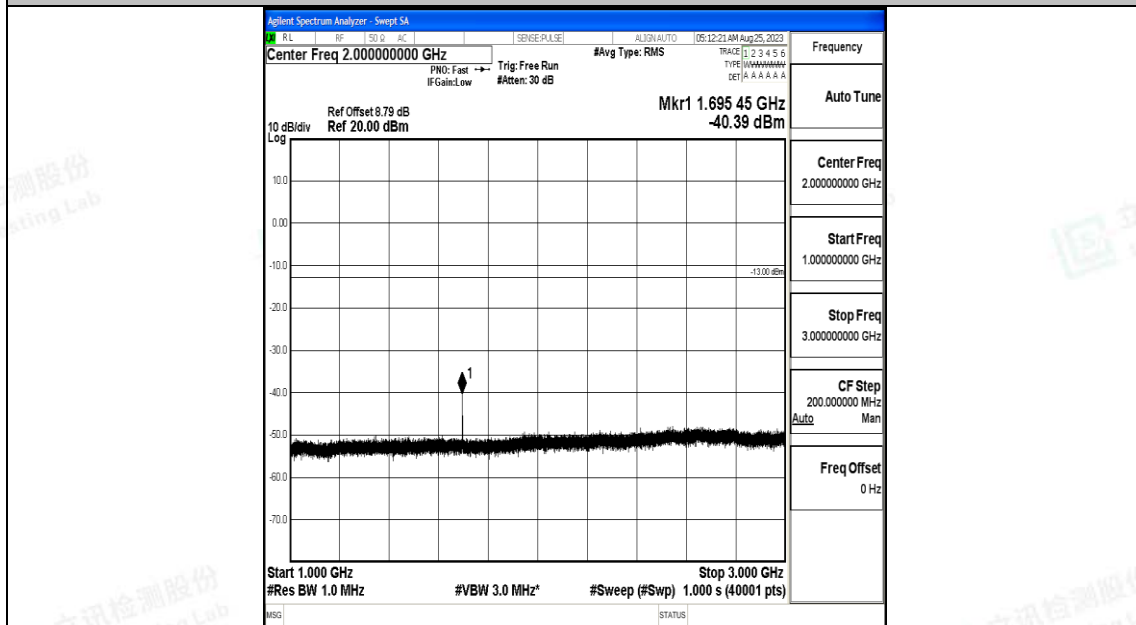

Band5_1.4MHz_16QAM_20525_1RB#0_3000~10000_3000~10000

Band5_1.4MHz_QPSK_20643_1RB#0_0.009~0.15_0.009~0.15

Band5_1.4MHz_QPSK_20643_1RB#0_0.15~30_0.15~30

Band5_1.4MHz_QPSK_20643_1RB#0_30~1000_30~1000

Band5_1.4MHz_QPSK_20643_1RB#0_1000~3000_1000~3000