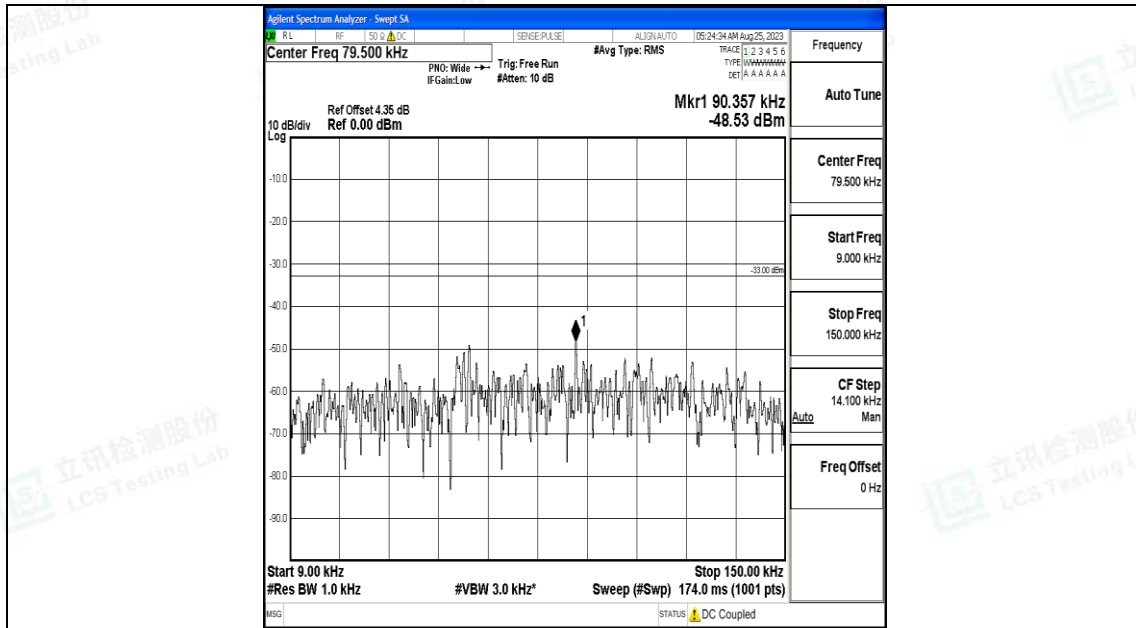

Band5_3MHz_QPSK_20525_1RB#0_0.009~0.15_0.009~0.15