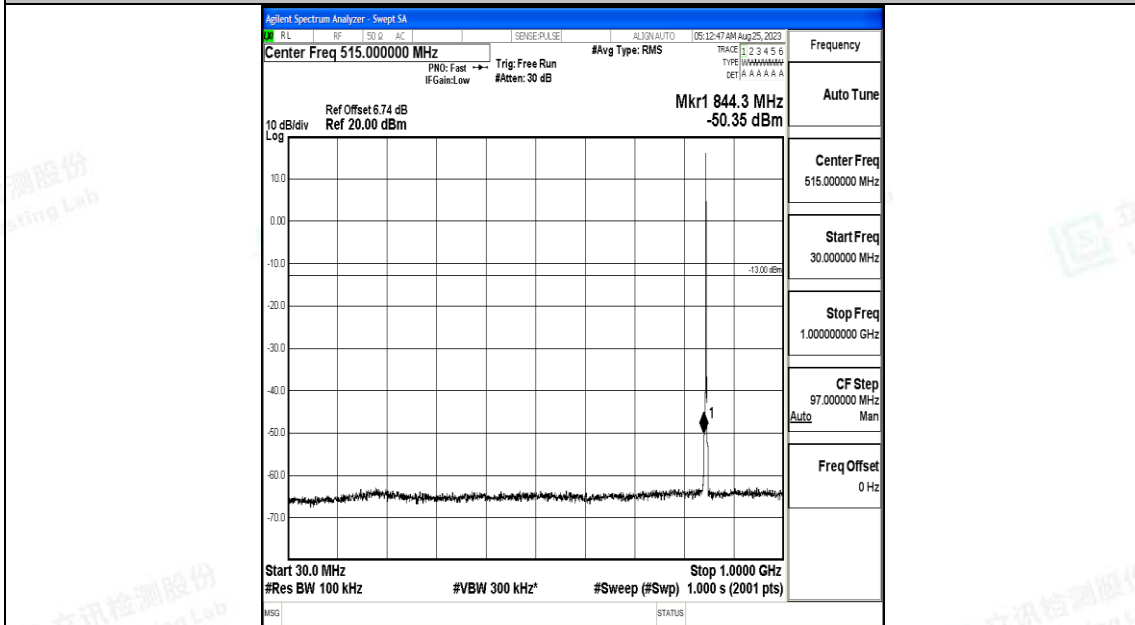

Band5_1.4MHz_QPSK_20643_1RB#0_3000~10000_3000~10000

Band5_1.4MHz_16QAM_20643_1RB#0_0.009~0.15_0.009~0.15

Band5_1.4MHz_16QAM_20643_1RB#0_0.15~30_0.15~30

Band5_1.4MHz_16QAM_20643_1RB#0_30~1000_30~1000

Band5_1.4MHz_16QAM_20643_1RB#0_1000~3000_1000~3000