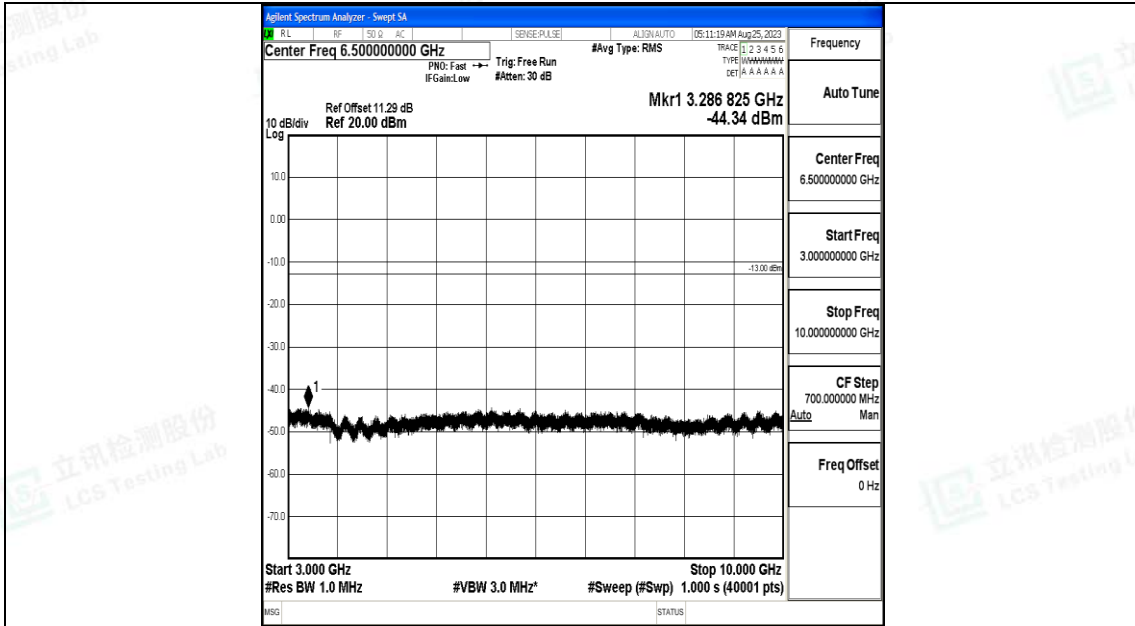

Band5_1.4MHz_16QAM_20407_1RB#0_3000~10000_3000~10000

Band5_1.4MHz_QPSK_20525_1RB#0_0.009~0.15_0.009~0.15

Band5_1.4MHz_QPSK_20525_1RB#0_0.15~30_0.15~30

Band5_1.4MHz_QPSK_20525_1RB#0_30~1000_30~1000

Band5_1.4MHz_QPSK_20525_1RB#0_1000~3000_1000~3000