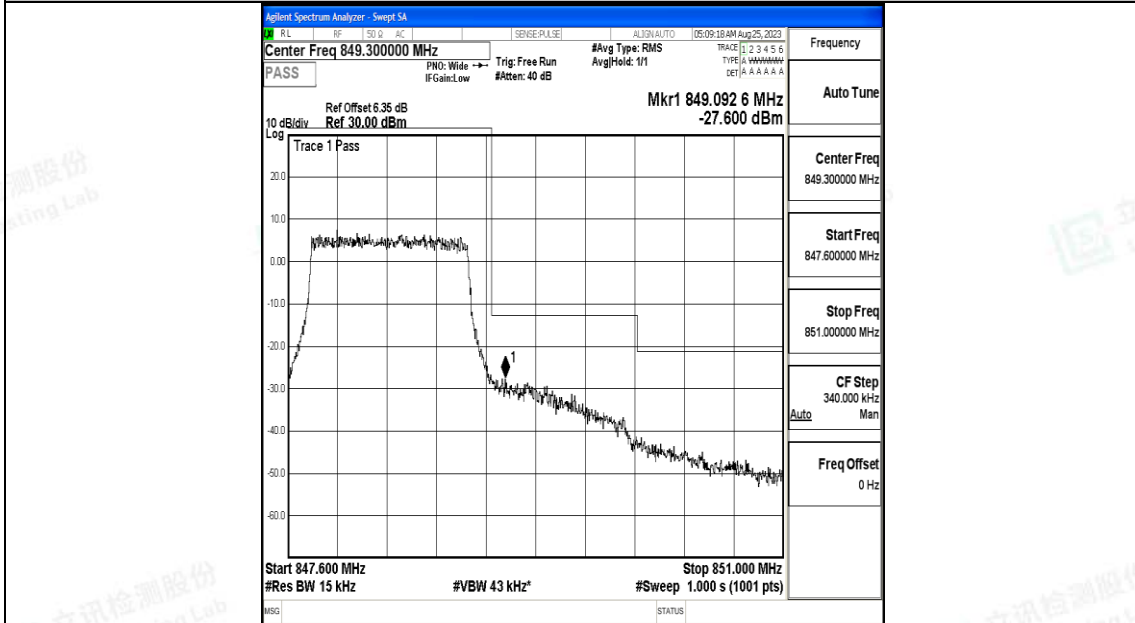

Band5_1.4MHz_QPSK_20643_6RB#0