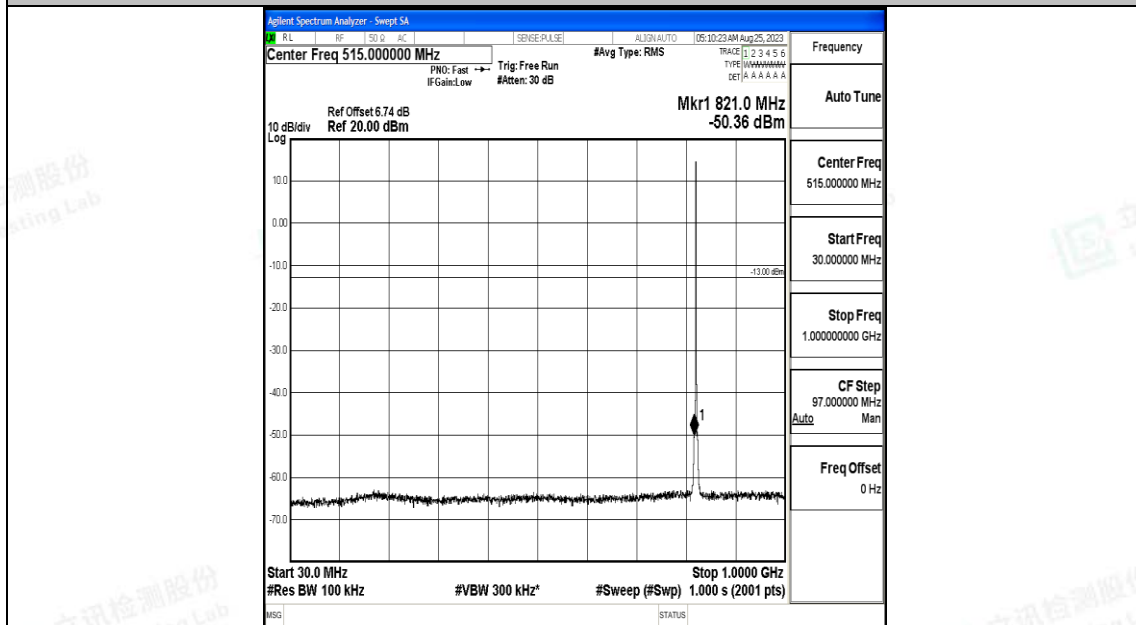

Band5_1.4MHz_QPSK_20407_1RB#0_3000~10000_3000~10000

Band5_1.4MHz_16QAM_20407_1RB#0_0.009~0.15_0.009~0.15

Band5_1.4MHz_16QAM_20407_1RB#0_0.15~30_0.15~30

Band5_1.4MHz_16QAM_20407_1RB#0_30~1000_30~1000

Band5_1.4MHz_16QAM_20407_1RB#0_1000~3000_1000~3000