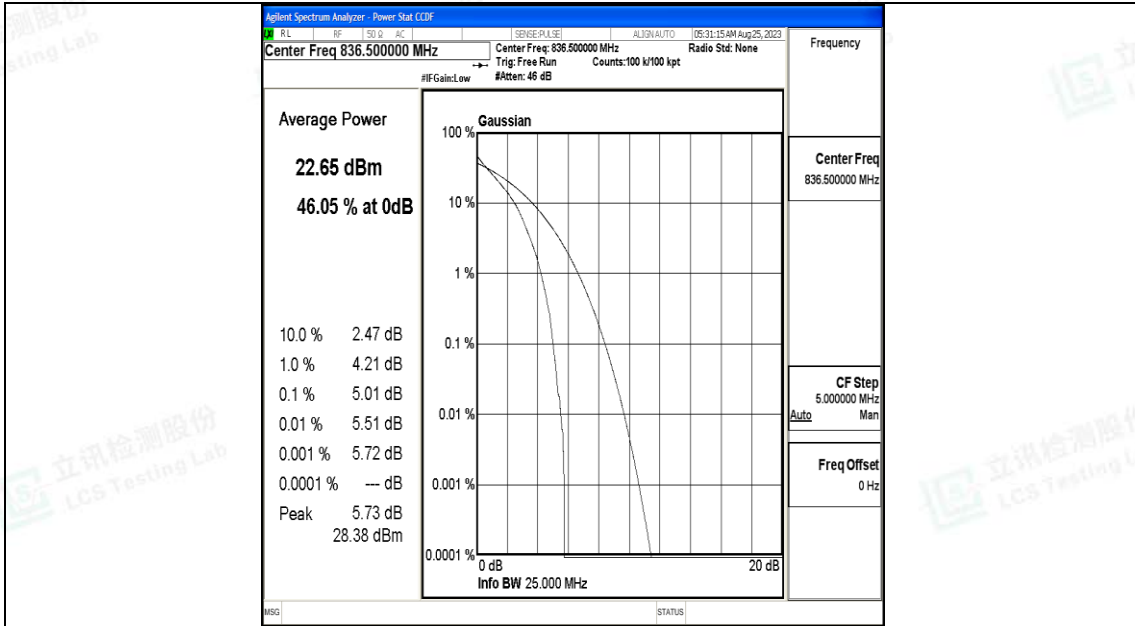

Test Graphs

1.4MHz-20525

1.4MHz-20525

3MHz-20635

3MHz-20635

10MHz-20600

10MHz-20600

H.3 26dB Bandwidth and Occupied Bandwidth