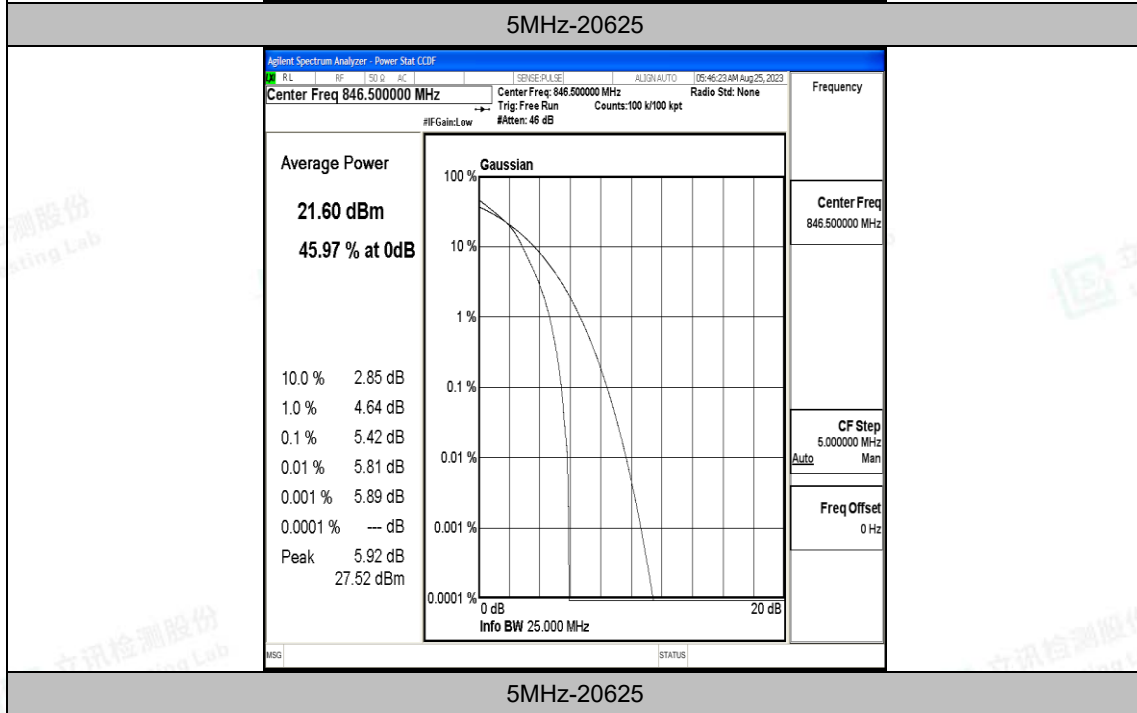

Test Graphs

1.4MHz-20525

1.4MHz-20525

3MHz-20635

3MHz-20635

10MHz-20600

10MHz-20600

H.3 26dB Bandwidth and Occupied Bandwidth