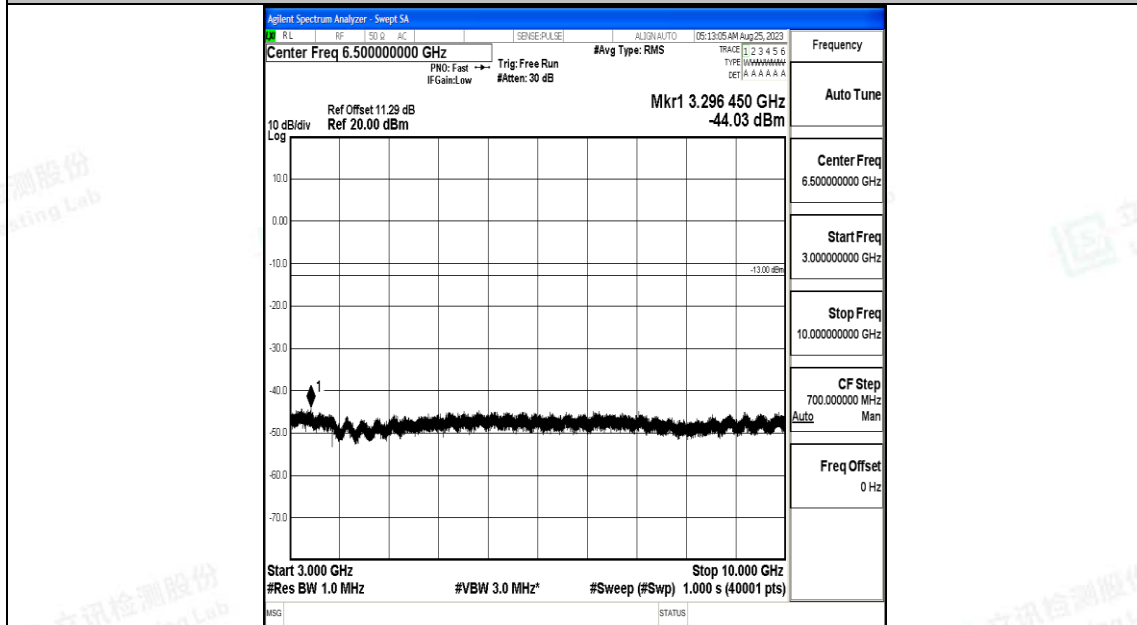

Band5_1.4MHz_QPSK_20643_1RB#0_3000~10000_3000~10000

Band5_1.4MHz_16QAM_20643_1RB#0_0.009~0.15_0.009~0.15

Band5_1.4MHz_16QAM_20643_1RB#0_0.15~30_0.15~30

Band5_1.4MHz_16QAM_20643_1RB#0_30~1000_30~1000

Band5_1.4MHz_16QAM_20643_1RB#0_1000~3000_1000~3000