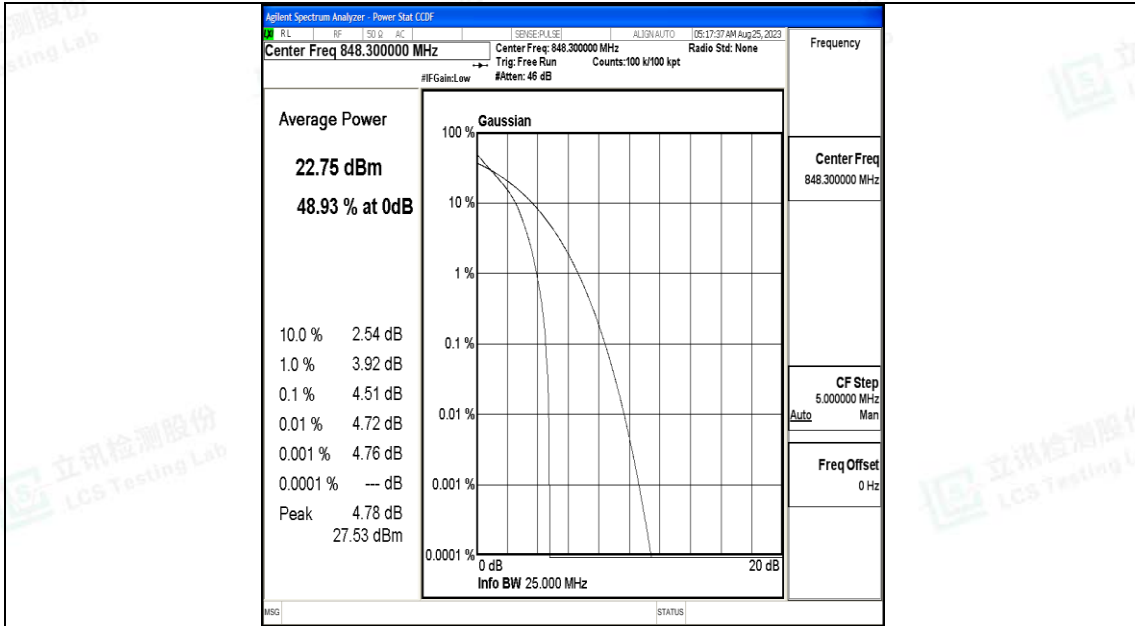

Test Graphs

1.4MHz-20525

1.4MHz-20525

3MHz-20635

3MHz-20635

10MHz-20600

10MHz-20600

H.3 26dB Bandwidth and Occupied Bandwidth