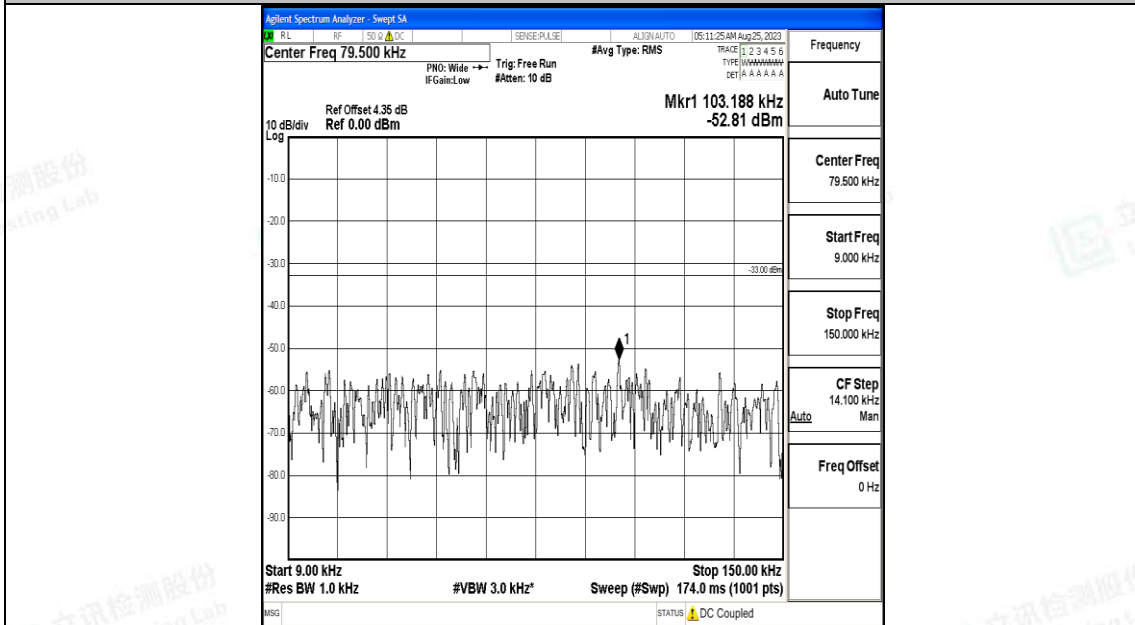

Band5_1.4MHz_16QAM_20525_1RB#0_0.009~0.15_0.009~0.15