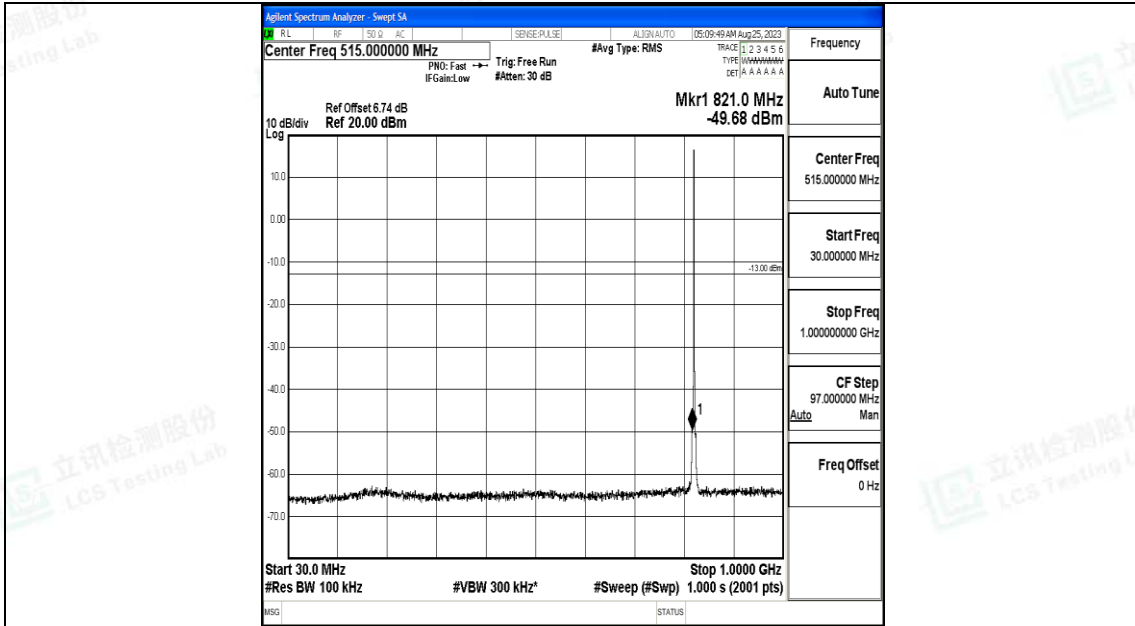

Test Graphs

Band5_1.4MHz_QPSK_20407_1RB#0_0.009~0.15_0.009~0.15

Band5_1.4MHz_QPSK_20407_1RB#0_0.15~30_0.15~30

Band5_1.4MHz_QPSK_20407_1RB#0_30~1000_30~1000

Band5_1.4MHz_QPSK_20407_1RB#0_1000~3000_1000~3000