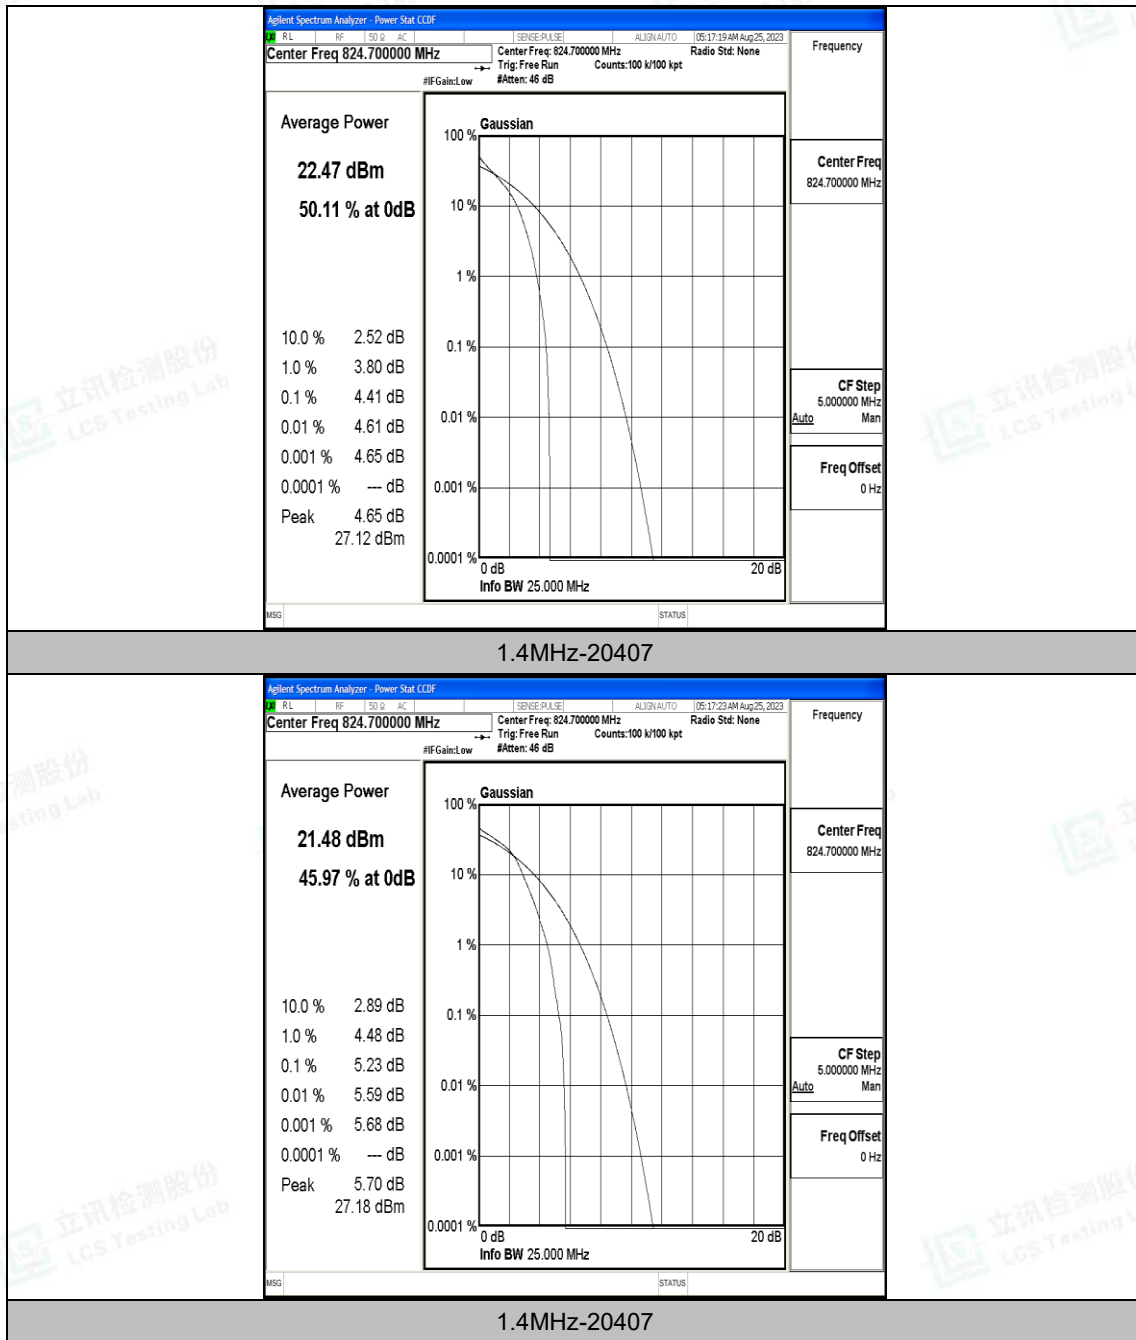

Test Graphs