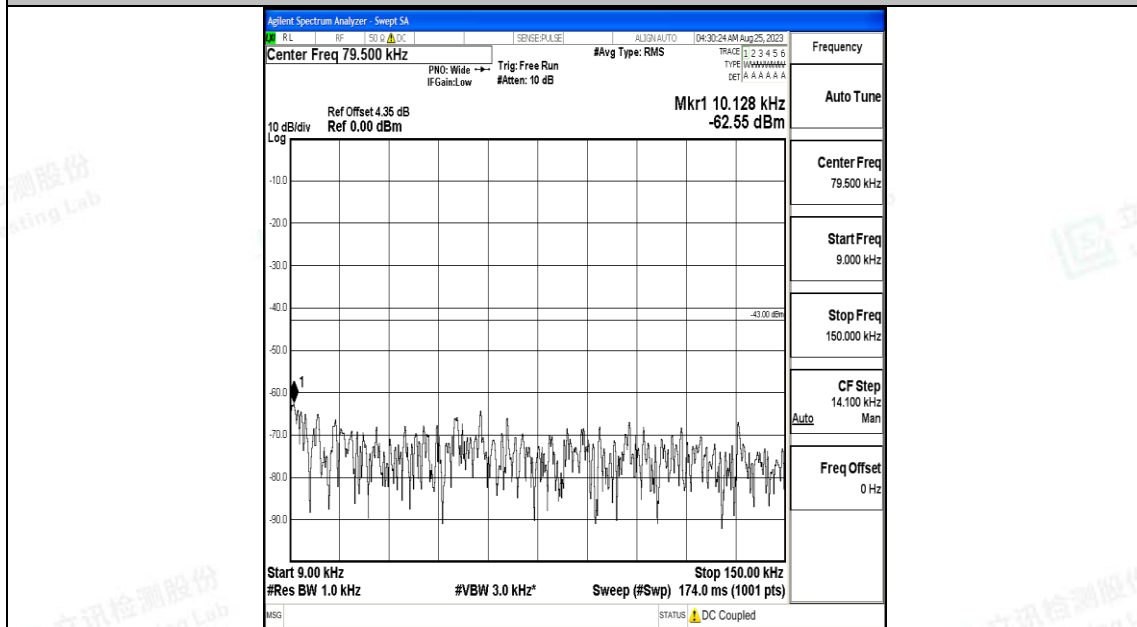

Band4_10MHz_QPSK_20175_1RB#0_3000~20000_3000~20000

Band4_10MHz_16QAM_20175_1RB#0_0.009~0.15_0.009~0.15