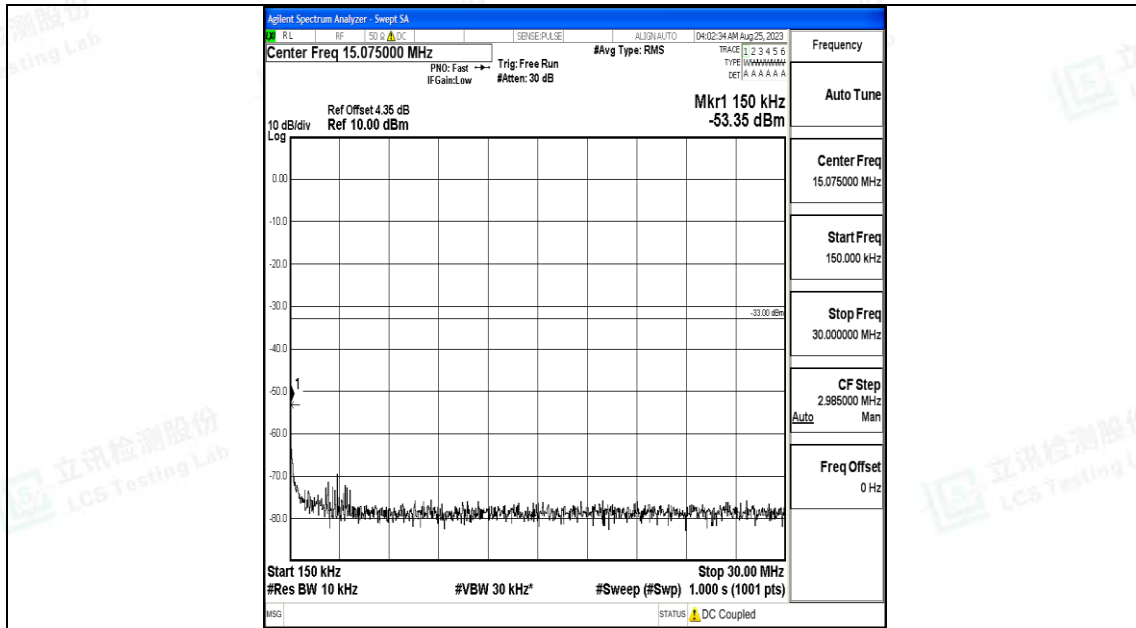

Band4_3MHz_QPSK_20175_1RB#0_30~1000_30~1000

Band4_3MHz_QPSK_20175_1RB#0_1000~3000_1000~3000

Band4_3MHz_QPSK_20175_1RB#0_3000~20000_3000~20000

Band4_3MHz_16QAM_20175_1RB#0_0.009~0.15_0.009~0.15

Band4_3MHz_16QAM_20175_1RB#0_0.15~30_0.15~30