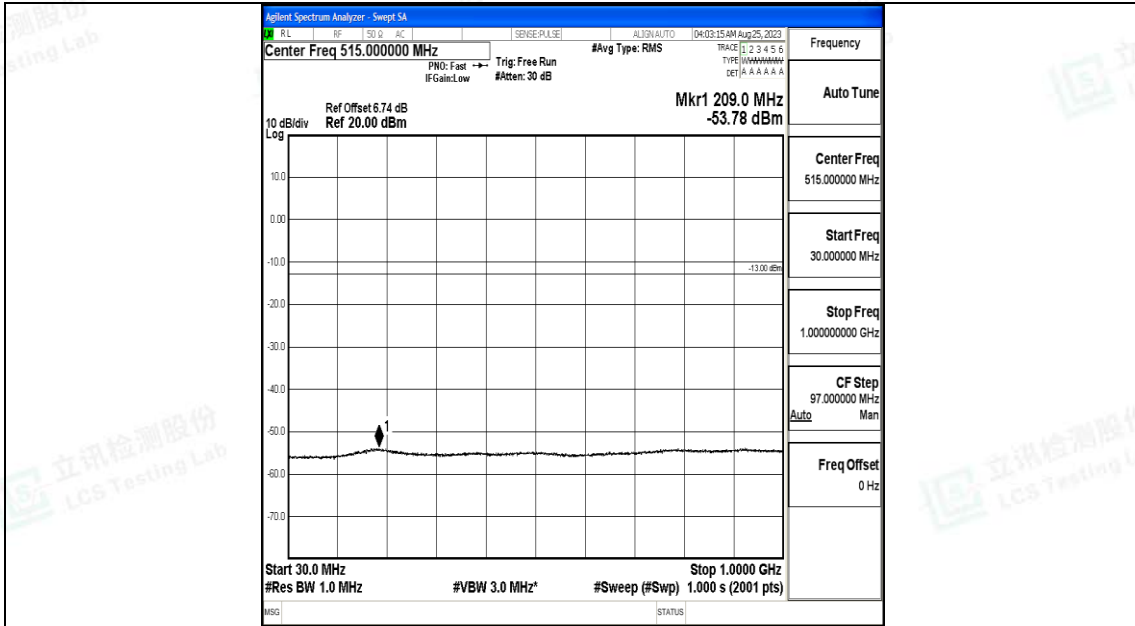

Band4_3MHz_16QAM_20175_1RB#0_30~1000_30~1000

Band4_3MHz_16QAM_20175_1RB#0_1000~3000_1000~3000

Band4_3MHz_16QAM_20175_1RB#0_3000~20000_3000~20000

Band4_3MHz_QPSK_20385_1RB#0_0.009~0.15_0.009~0.15

Band4_3MHz_QPSK_20385_1RB#0_0.15~30_0.15~30