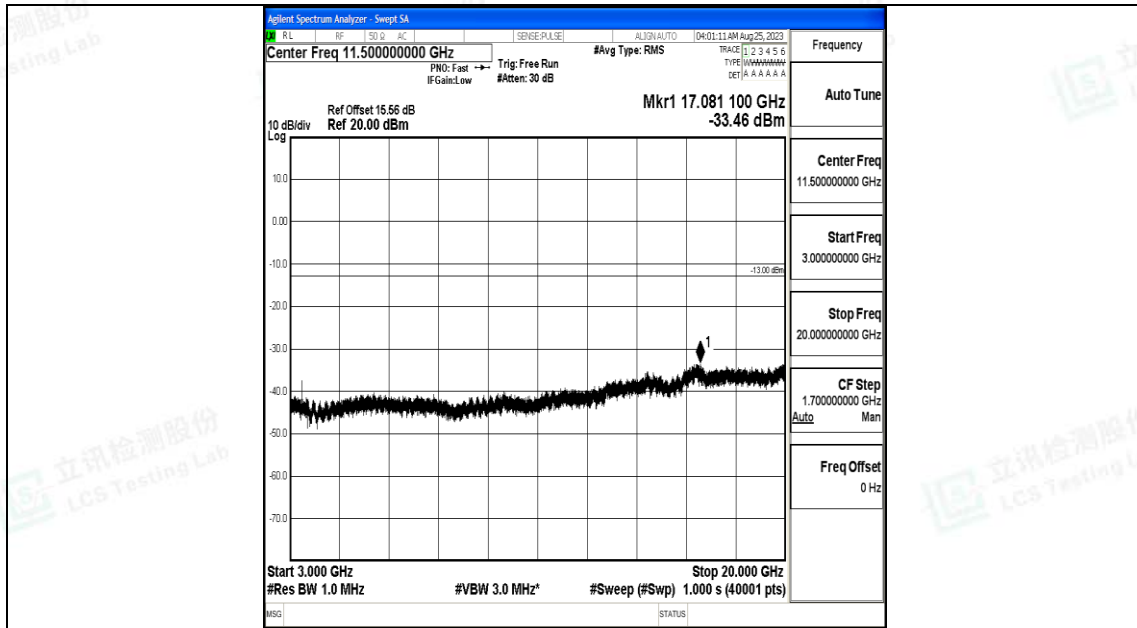

Band4_3MHz_QPSK_19965_1RB#0_1000~3000_1000~3000

Band4_3MHz_QPSK_19965_1RB#0_3000~20000_3000~20000