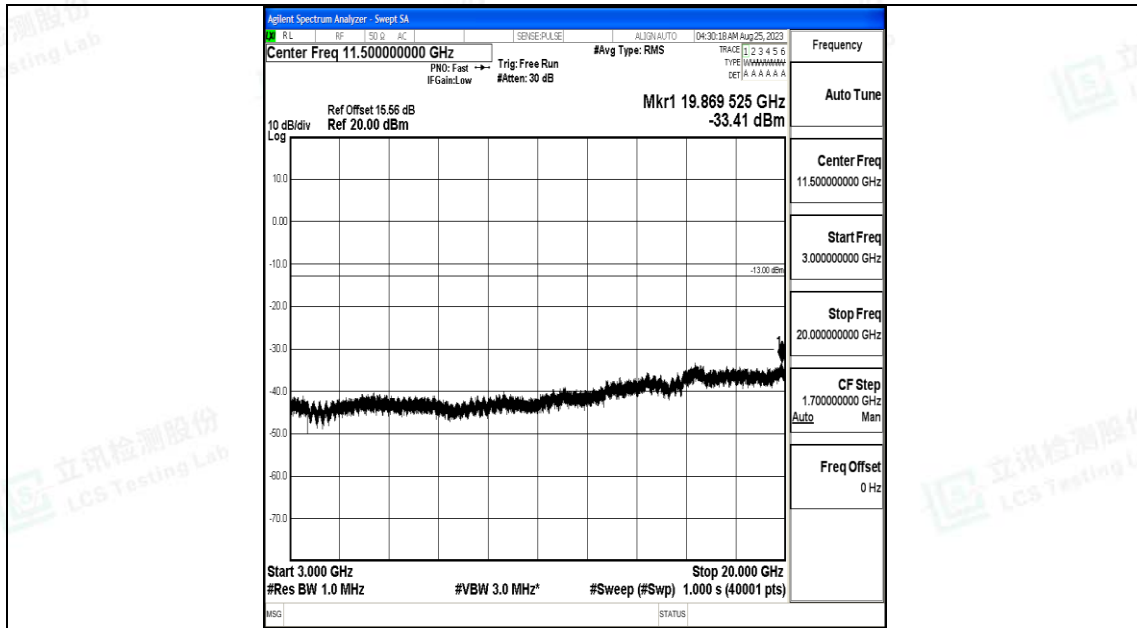

Band4_10MHz_16QAM_20000_1RB#0_3000~20000_3000~20000

Band4_10MHz_QPSK_20175_1RB#0_0.009~0.15_0.009~0.15

Band4_10MHz_QPSK_20175_1RB#0_0.15~30_0.15~30

Band4_10MHz_QPSK_20175_1RB#0_30~1000_30~1000

Band4_10MHz_QPSK_20175_1RB#0_1000~3000_1000~3000