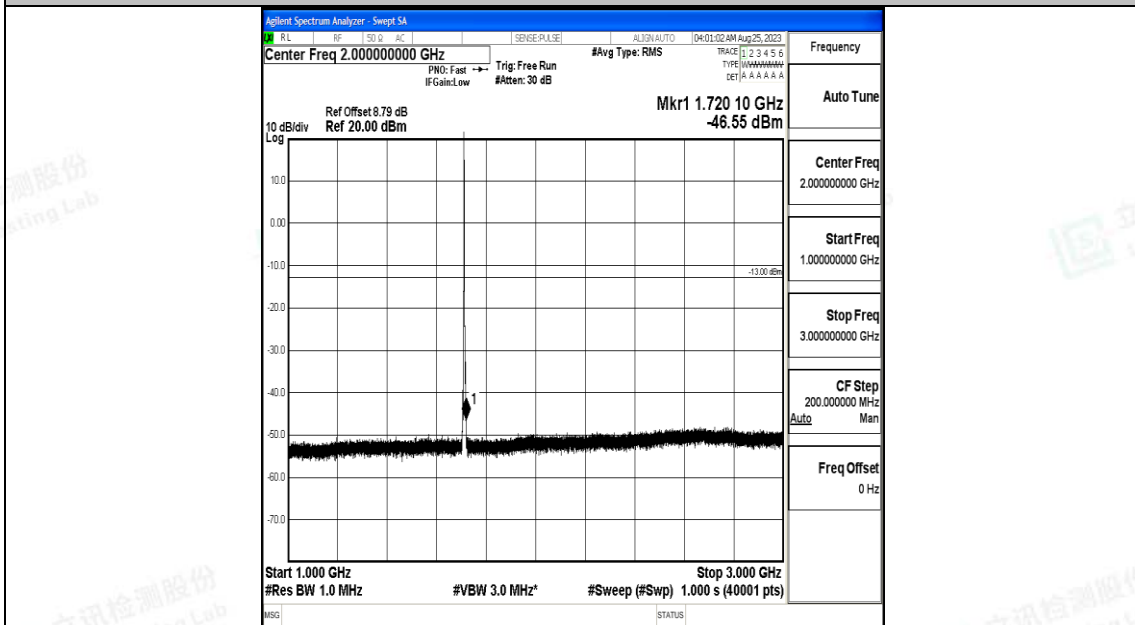

Band4_3MHz_QPSK_19965_1RB#0_30~1000_30~1000

Band4_3MHz_QPSK_19965_1RB#0_1000~3000_1000~3000