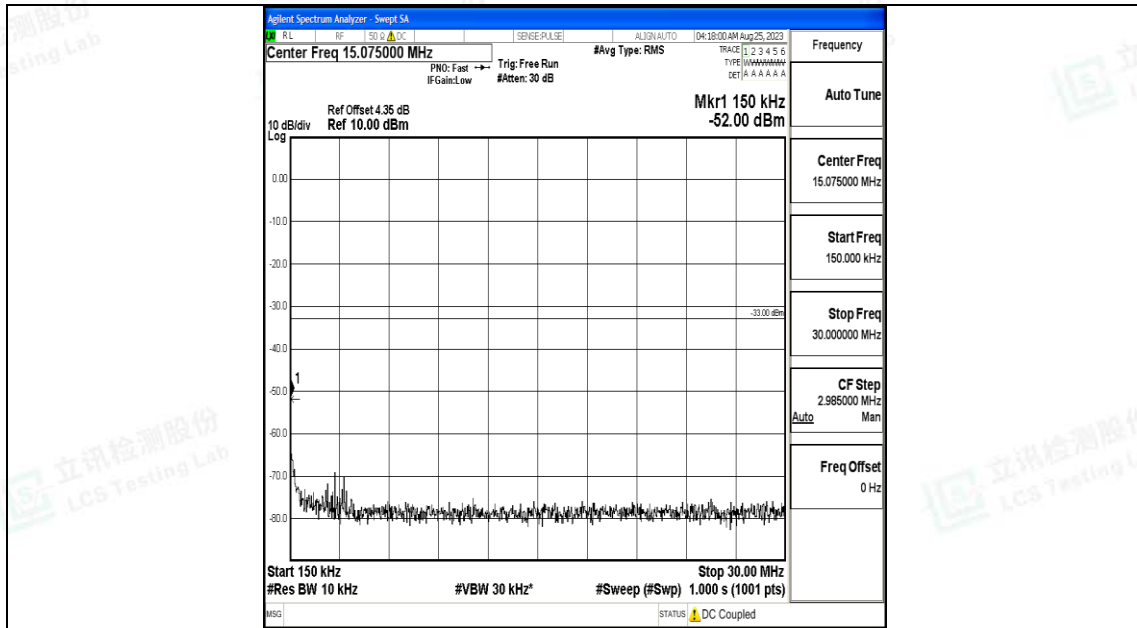

Band4_5MHz_16QAM_20375_1RB#0_0.009~0.15_0.009~0.15

Band4_5MHz_16QAM_20375_1RB#0_0.15~30_0.15~30