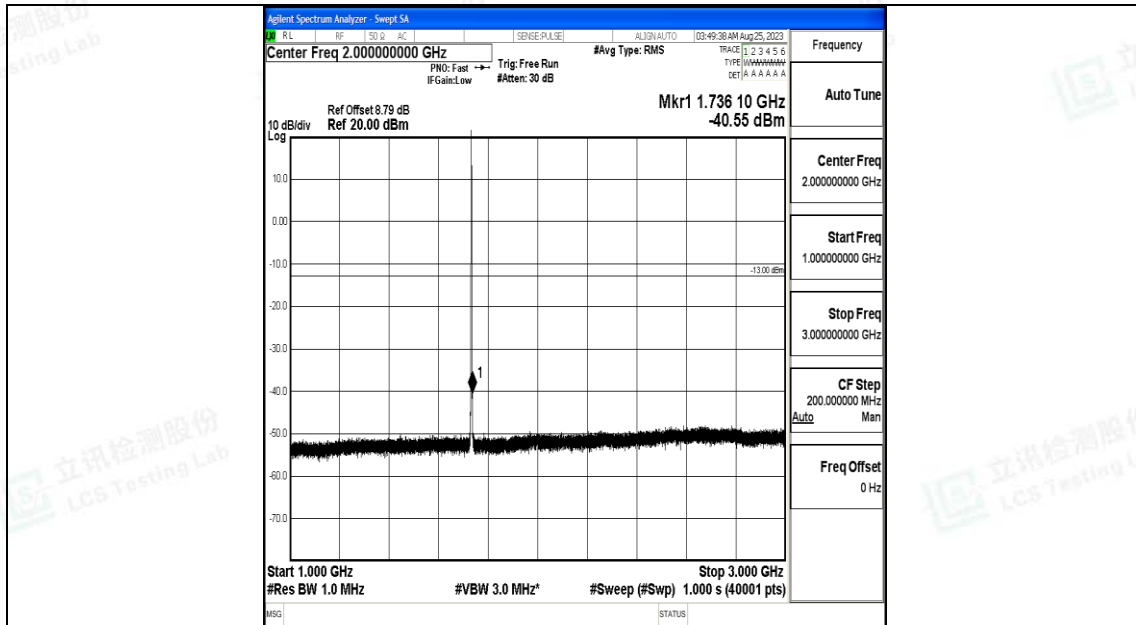

Band4_1.4MHz_16QAM_20175_1RB#0_30~1000_30~1000

Band4_1.4MHz_16QAM_20175_1RB#0_1000~3000_1000~3000