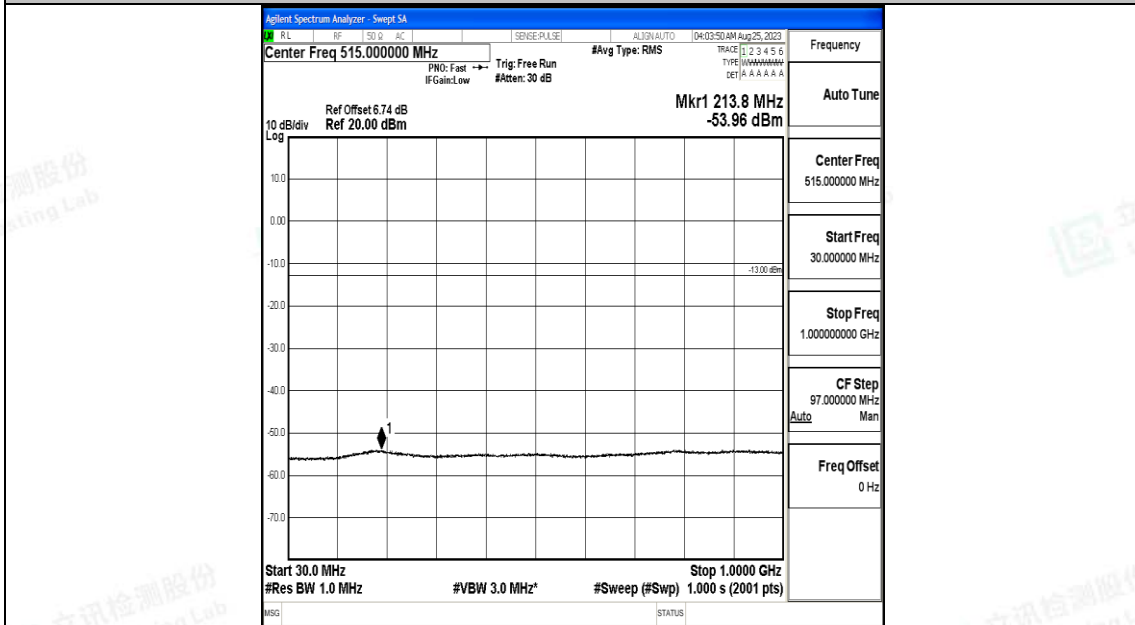

Band4_3MHz_QPSK_20385_1RB#0_30~1000_30~1000

Band4_3MHz_QPSK_20385_1RB#0_1000~3000_1000~3000

Band4_3MHz_QPSK_20385_1RB#0_3000~20000_3000~20000

Band4_3MHz_16QAM_20385_1RB#0_0.009~0.15_0.009~0.15

Band4_3MHz_16QAM_20385_1RB#0_0.15~30_0.15~30