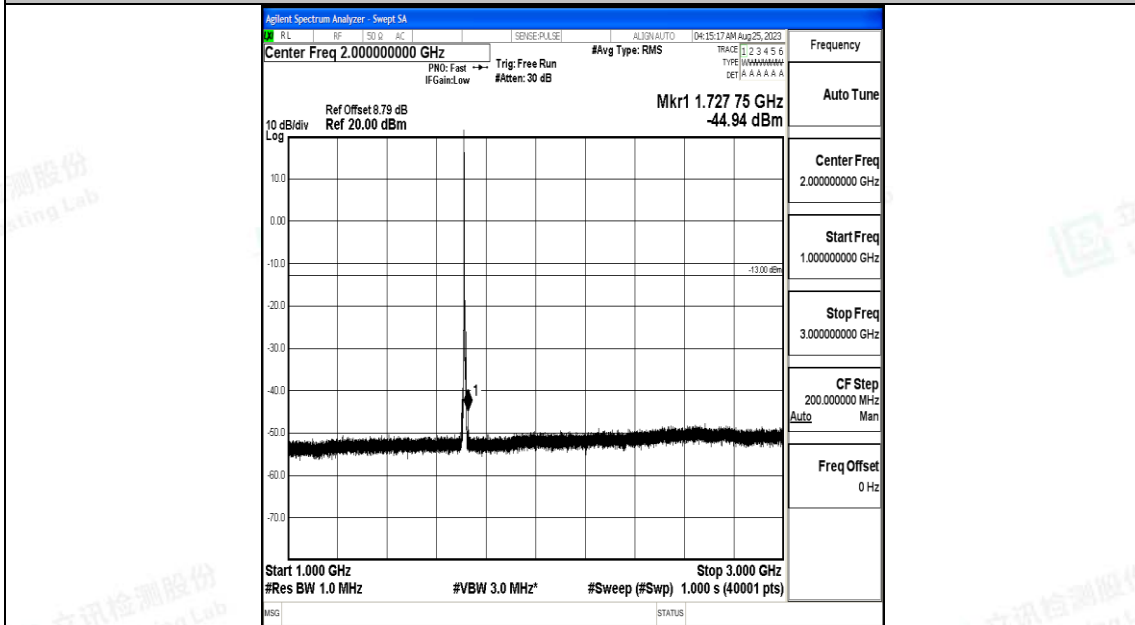

Band4_5MHz_QPSK_19975_1RB#0_30~1000_30~1000

Band4_5MHz_QPSK_19975_1RB#0_1000~3000_1000~3000