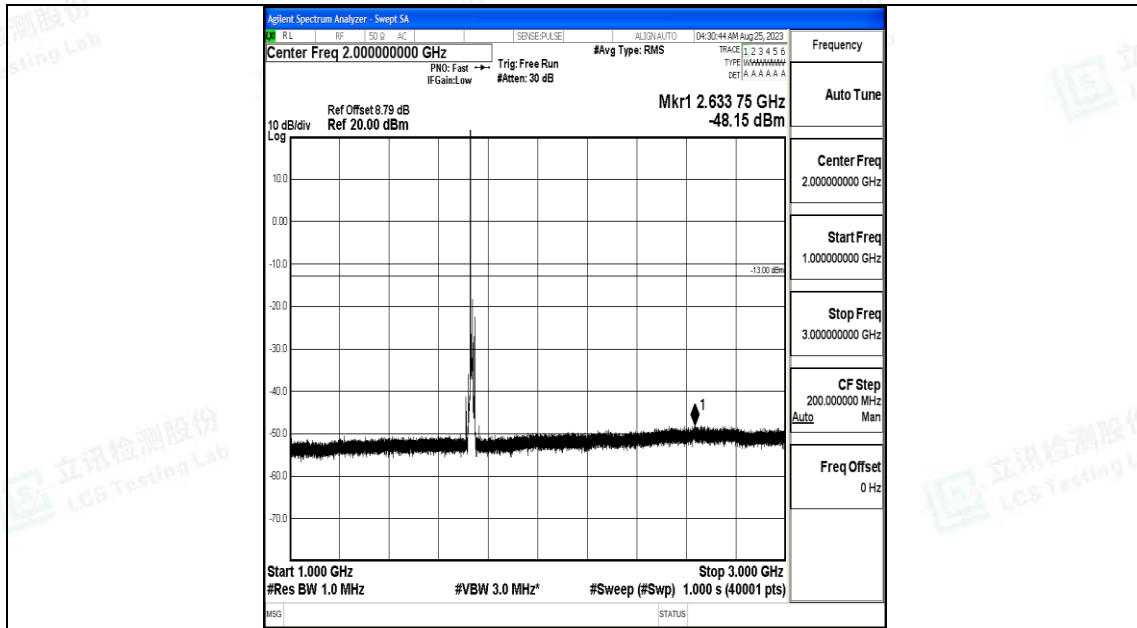

Band4_10MHz_QPSK_20175_1RB#0_3000~20000_3000~20000

Band4_10MHz_16QAM_20175_1RB#0_0.009~0.15_0.009~0.15

Band4_10MHz_16QAM_20175_1RB#0_0.15~30_0.15~30

Band4_10MHz_16QAM_20175_1RB#0_30~1000_30~1000

Band4_10MHz_16QAM_20175_1RB#0_1000~3000_1000~3000