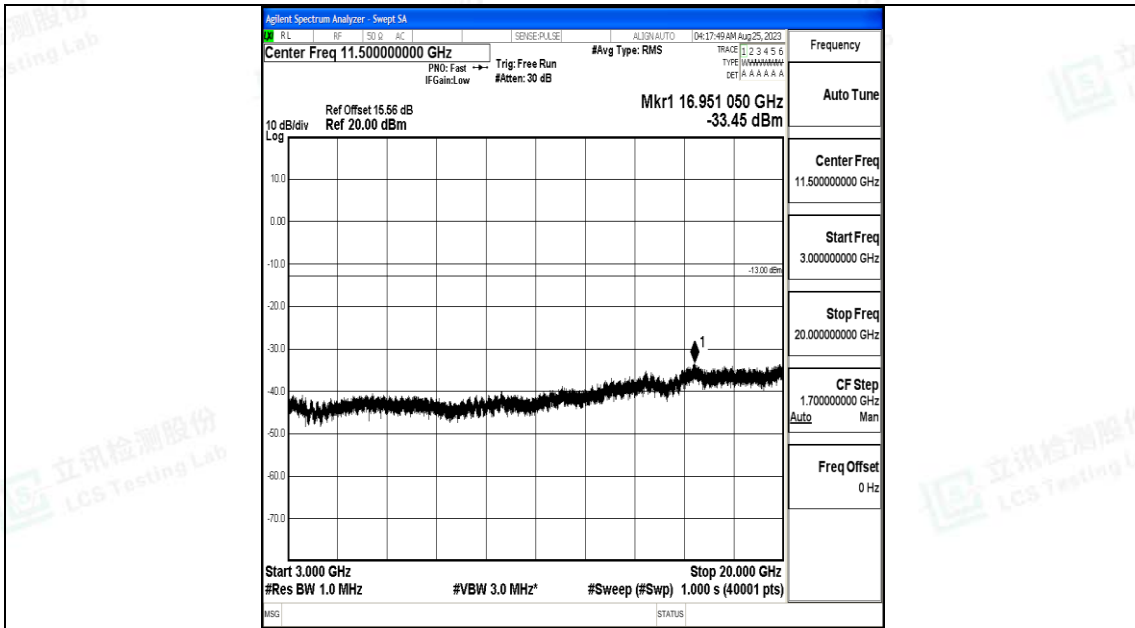

Band4_5MHz_16QAM_20175_1RB#0_3000~20000_3000~20000

Band4_5MHz_QPSK_20375_1RB#0_0.009~0.15_0.009~0.15

Band4_5MHz_QPSK_20375_1RB#0_0.15~30_0.15~30

Band4_5MHz_QPSK_20375_1RB#0_30~1000_30~1000

Band4_5MHz_QPSK_20375_1RB#0_1000~3000_1000~3000