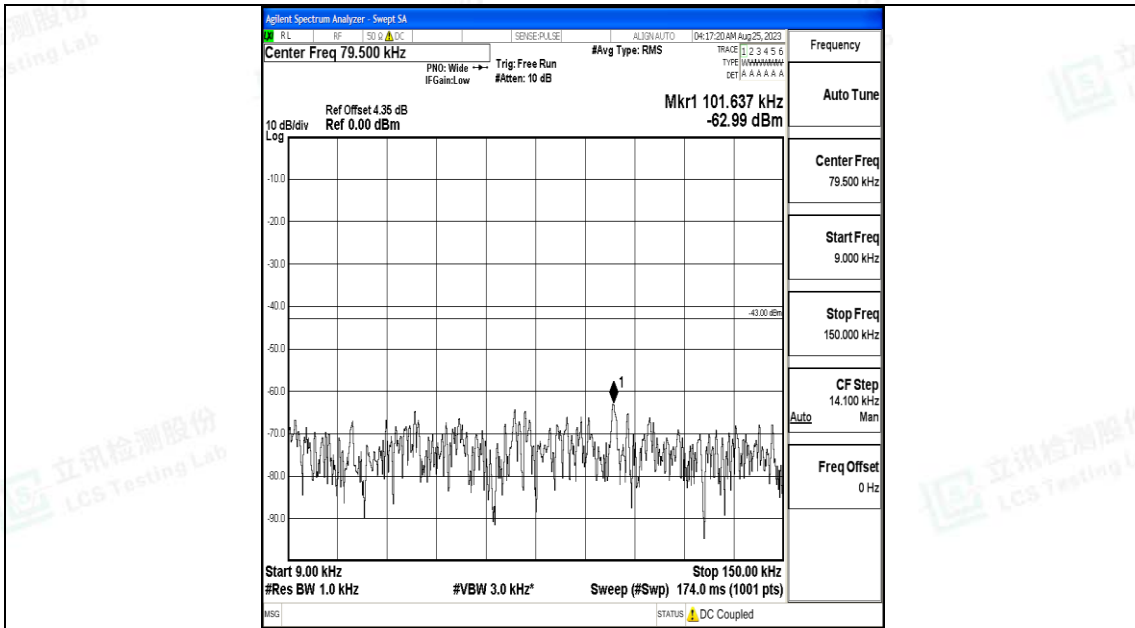

Band4_5MHz_16QAM_20175_1RB#0_3000~20000_3000~20000

Band4_5MHz_QPSK_20375_1RB#0_0.009~0.15_0.009~0.15