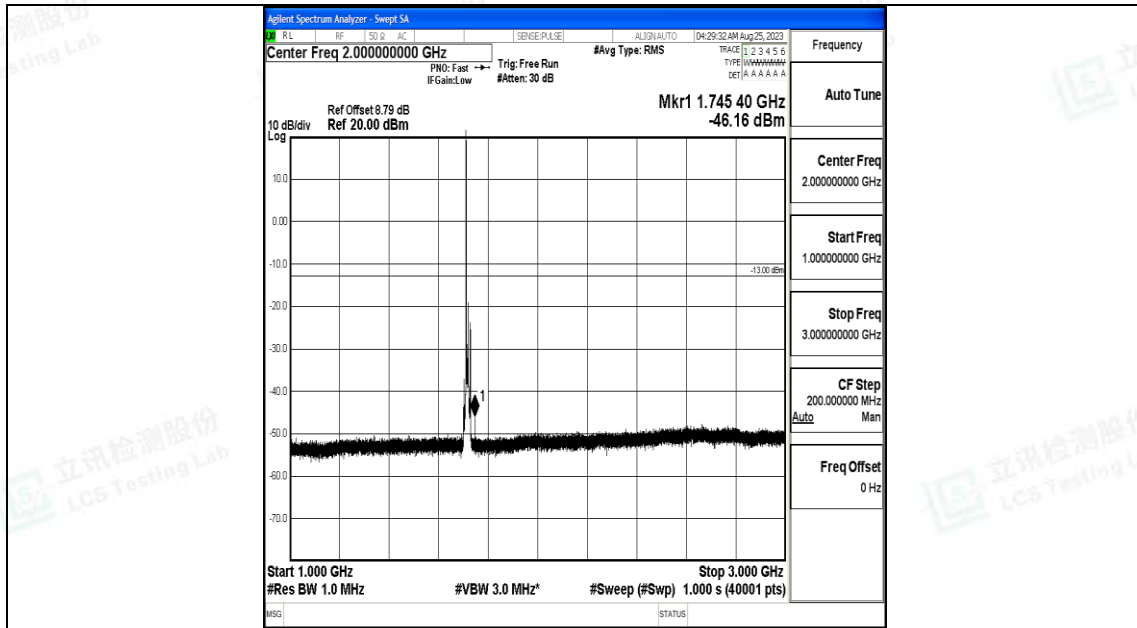

Band4_10MHz_QPSK_20000_1RB#0_3000~20000_3000~20000

Band4_10MHz_16QAM_20000_1RB#0_0.009~0.15_0.009~0.15

Band4_10MHz_16QAM_20000_1RB#0_0.15~30_0.15~30

Band4_10MHz_16QAM_20000_1RB#0_30~1000_30~1000

Band4_10MHz_16QAM_20000_1RB#0_1000~3000_1000~3000