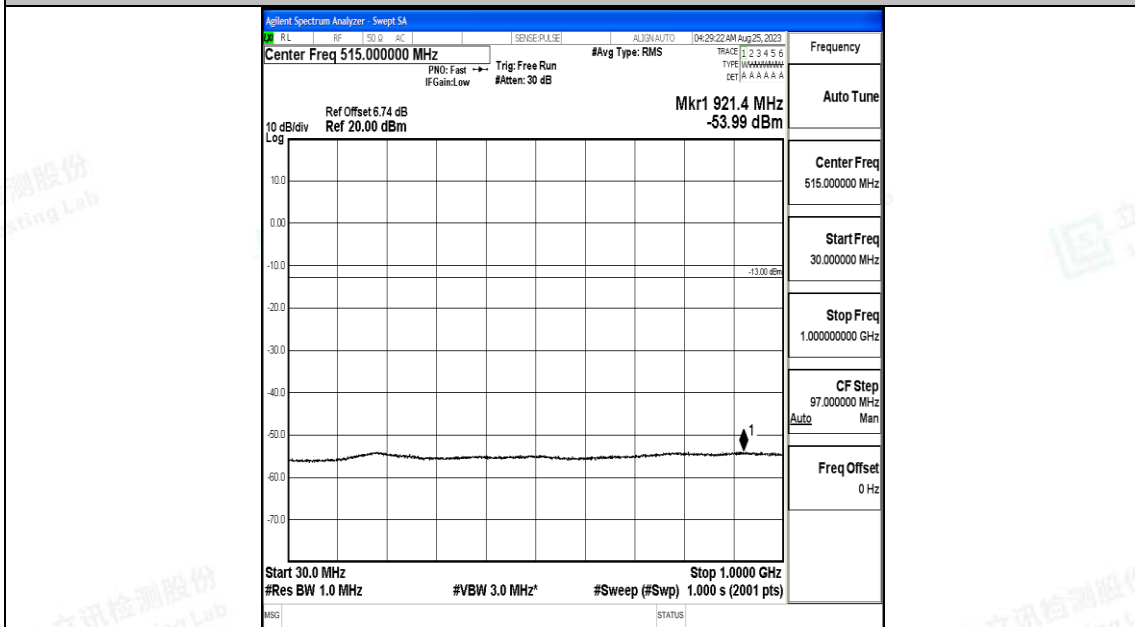

Band4_10MHz_QPSK_20000_1RB#0_3000~20000_3000~20000

Band4_10MHz_16QAM_20000_1RB#0_0.009~0.15_0.009~0.15

Band4_10MHz_16QAM_20000_1RB#0_0.15~30_0.15~30

Band4_10MHz_16QAM_20000_1RB#0_30~1000_30~1000

Band4_10MHz_16QAM_20000_1RB#0_1000~3000_1000~3000