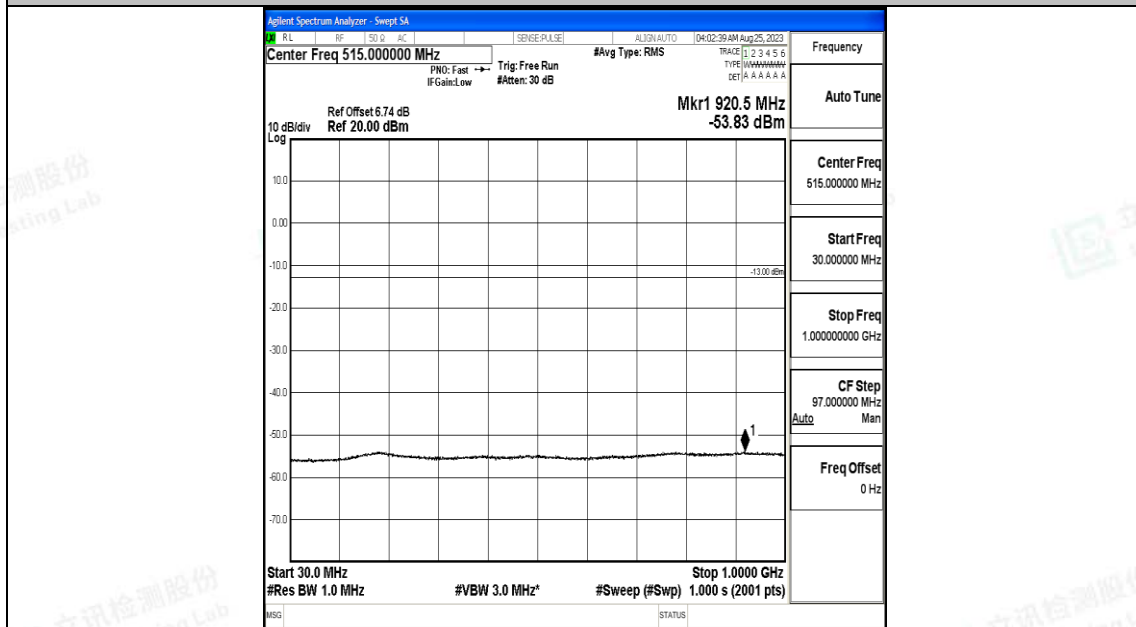

Band4_3MHz_QPSK_20175_1RB#0_30~1000_30~1000

Band4_3MHz_QPSK_20175_1RB#0_1000~3000_1000~3000

Band4_3MHz_QPSK_20175_1RB#0_3000~20000_3000~20000

Band4_3MHz_16QAM_20175_1RB#0_0.009~0.15_0.009~0.15

Band4_3MHz_16QAM_20175_1RB#0_0.15~30_0.15~30