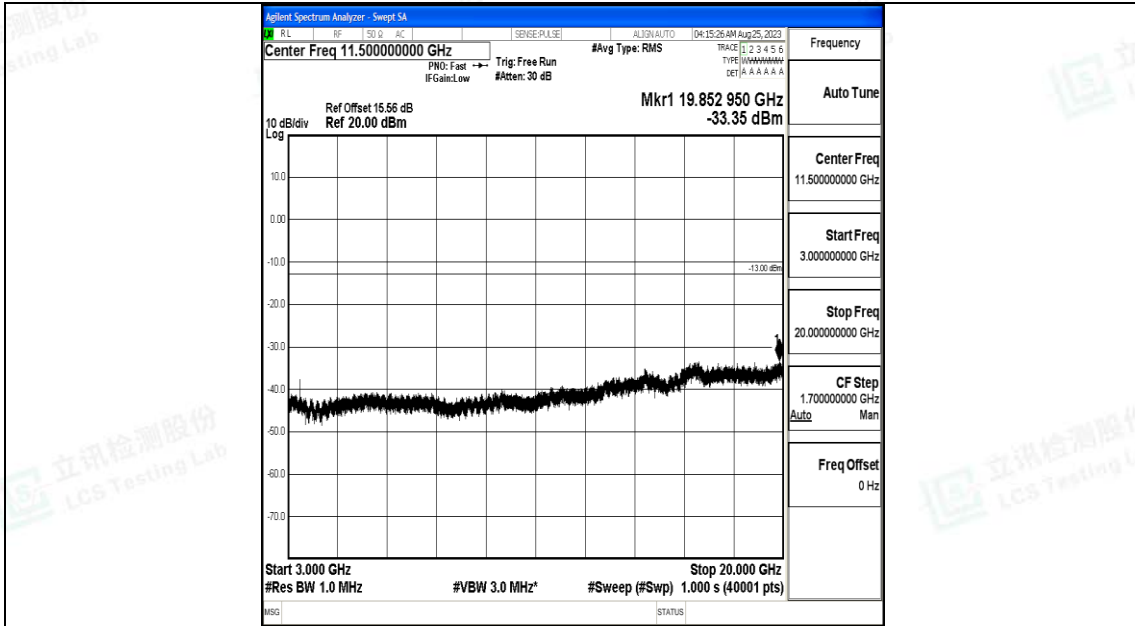

Band4_5MHz_QPSK_19975_1RB#0_1000~3000_1000~3000

Band4_5MHz_QPSK_19975_1RB#0_3000~20000_3000~20000