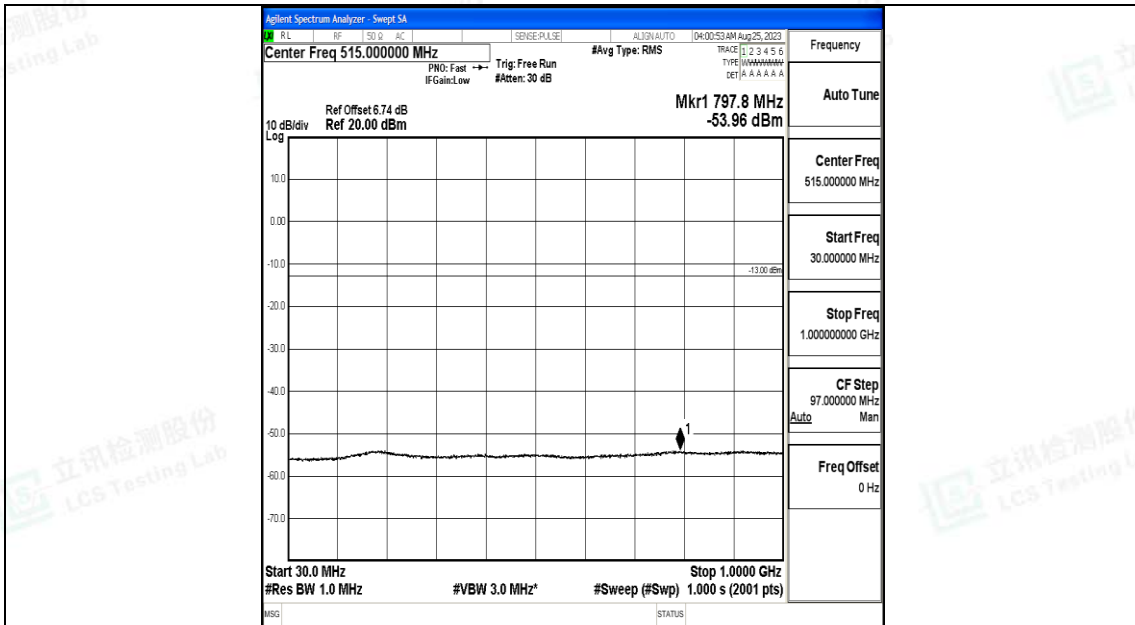

Band4_1.4MHz_16QAM_20393_1RB#0_30~1000_30~1000

Band4_1.4MHz_16QAM_20393_1RB#0_1000~3000_1000~3000

Band4_1.4MHz_16QAM_20393_1RB#0_3000~20000_3000~20000

Band4_3MHz_QPSK_19965_1RB#0_0.009~0.15_0.009~0.15

Band4_3MHz_QPSK_19965_1RB#0_0.15~30_0.15~30