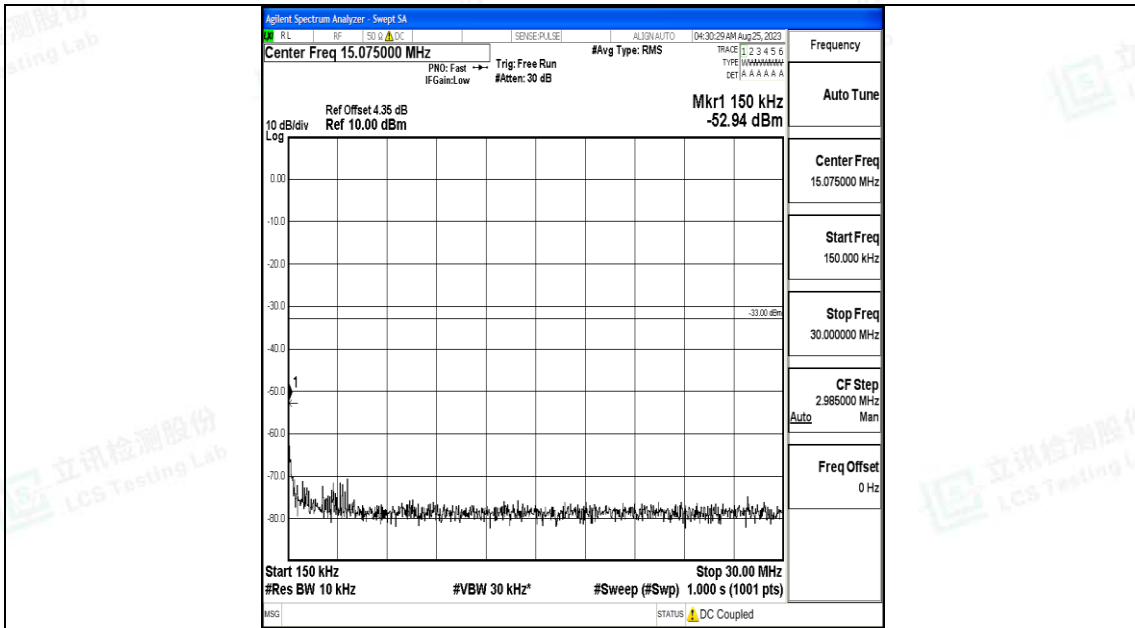

Band4_10MHz_16QAM_20175_1RB#0_0.009~0.15_0.009~0.15

Band4_10MHz_16QAM_20175_1RB#0_0.15~30_0.15~30