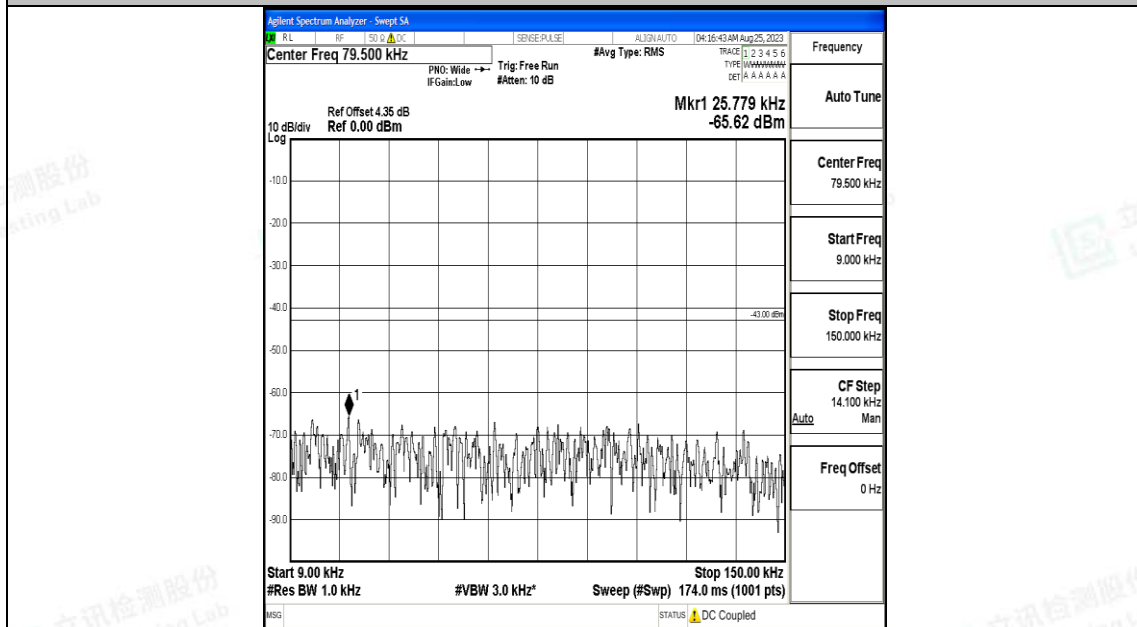

Band4_5MHz_QPSK_20175_1RB#0_3000~20000_3000~20000

Band4_5MHz_16QAM_20175_1RB#0_0.009~0.15_0.009~0.15