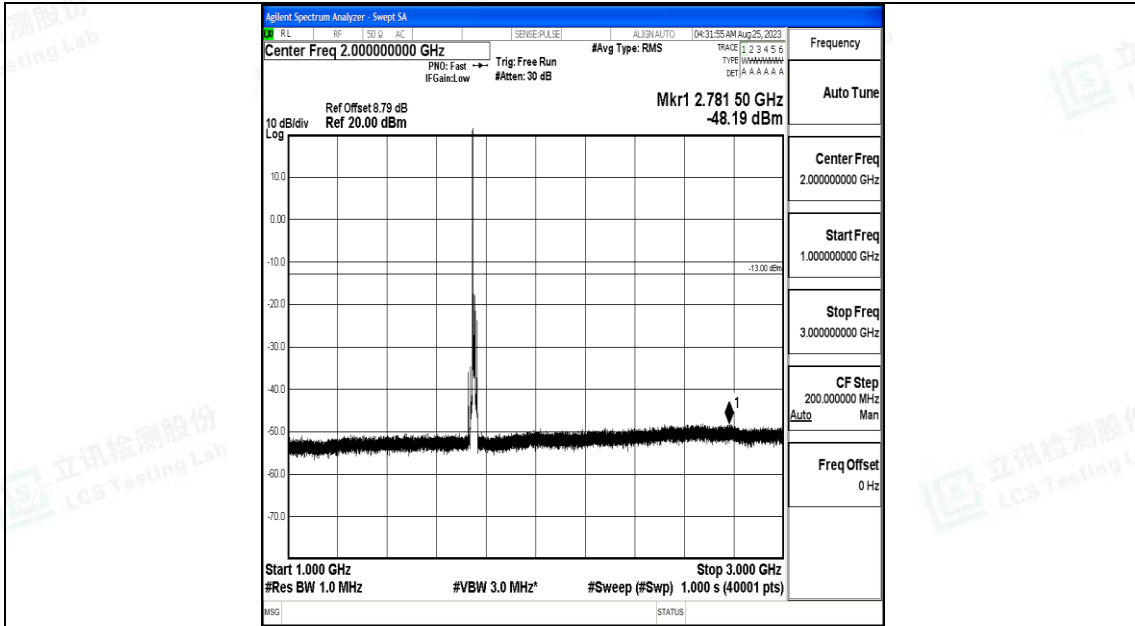

Band4_10MHz_QPSK_20350_1RB#0_3000~20000_3000~20000

Band4_10MHz_16QAM_20350_1RB#0_0.009~0.15_0.009~0.15

Band4_10MHz_16QAM_20350_1RB#0_0.15~30_0.15~30

Band4_10MHz_16QAM_20350_1RB#0_30~1000_30~1000

Band4_10MHz_16QAM_20350_1RB#0_1000~3000_1000~3000