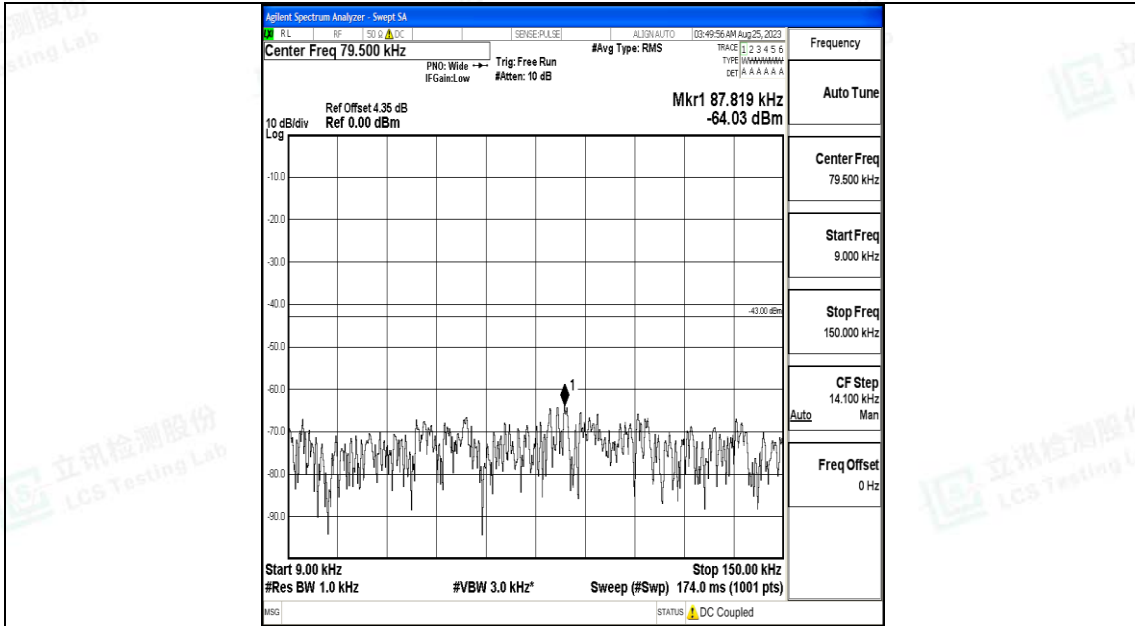

Band4_1.4MHz_16QAM_20175_1RB#0_30~1000_30~1000

Band4_1.4MHz_16QAM_20175_1RB#0_1000~3000_1000~3000

Band4_1.4MHz_16QAM_20175_1RB#0_3000~20000_3000~20000

Band4_1.4MHz_QPSK_20393_1RB#0_0.009~0.15_0.009~0.15

Band4_1.4MHz_QPSK_20393_1RB#0_0.15~30_0.15~30