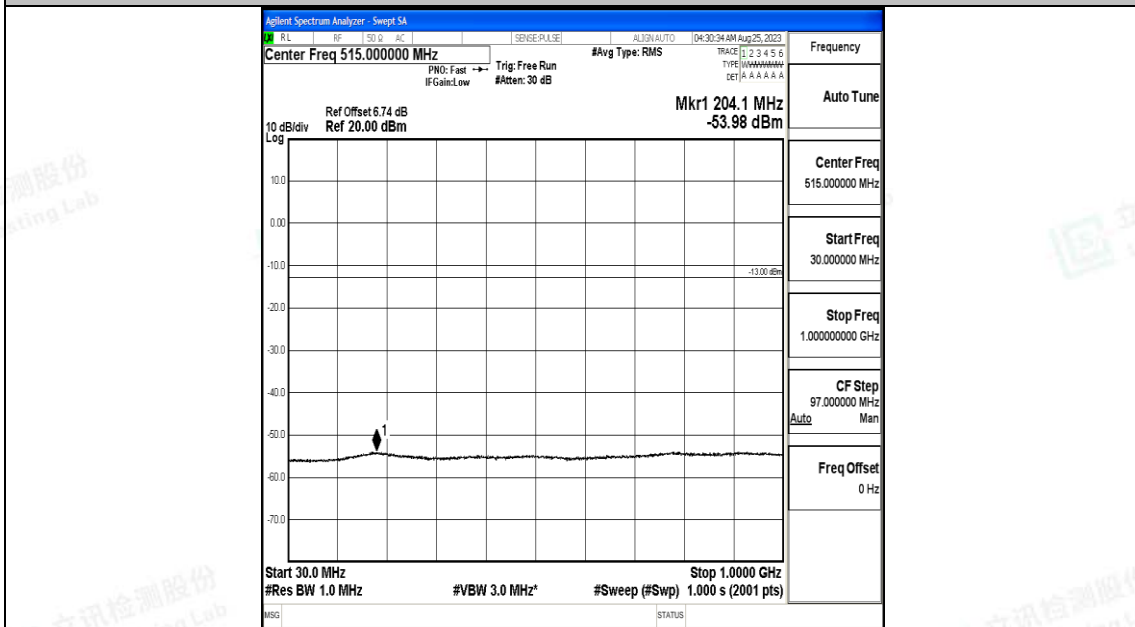

Band4_10MHz_QPSK_20175_1RB#0_3000~20000_3000~20000

Band4_10MHz_16QAM_20175_1RB#0_0.009~0.15_0.009~0.15

Band4_10MHz_16QAM_20175_1RB#0_0.15~30_0.15~30

Band4_10MHz_16QAM_20175_1RB#0_30~1000_30~1000

Band4_10MHz_16QAM_20175_1RB#0_1000~3000_1000~3000