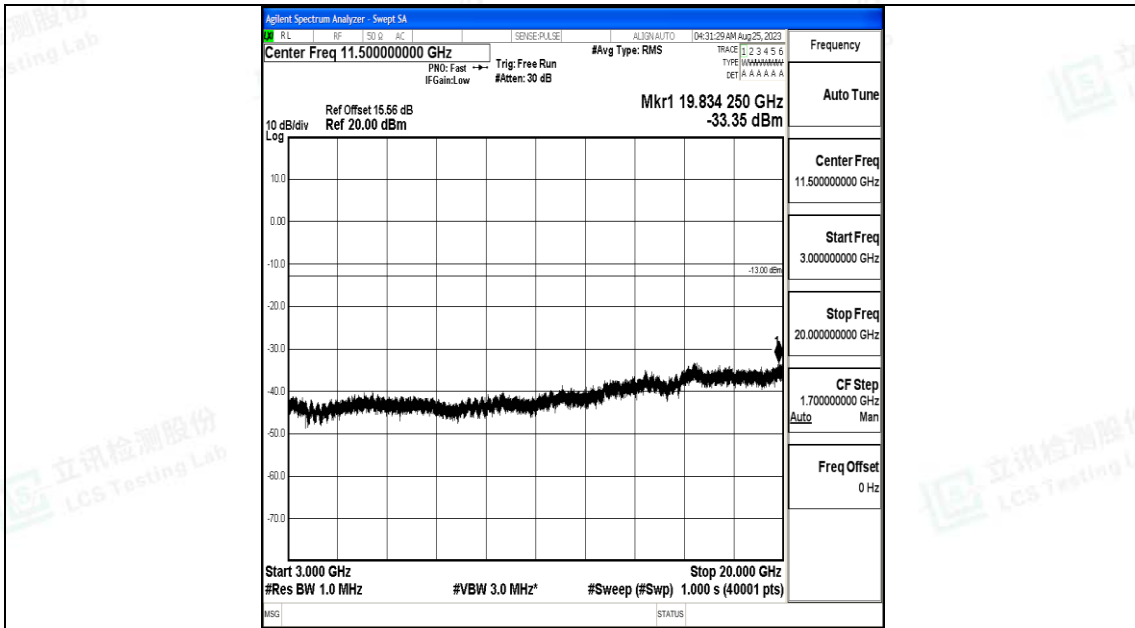

Band4_10MHz_16QAM_20175_1RB#0_3000~20000_3000~20000

Band4_10MHz_QPSK_20350_1RB#0_0.009~0.15_0.009~0.15

Band4_10MHz_QPSK_20350_1RB#0_0.15~30_0.15~30

Band4_10MHz_QPSK_20350_1RB#0_30~1000_30~1000

Band4_10MHz_QPSK_20350_1RB#0_1000~3000_1000~3000