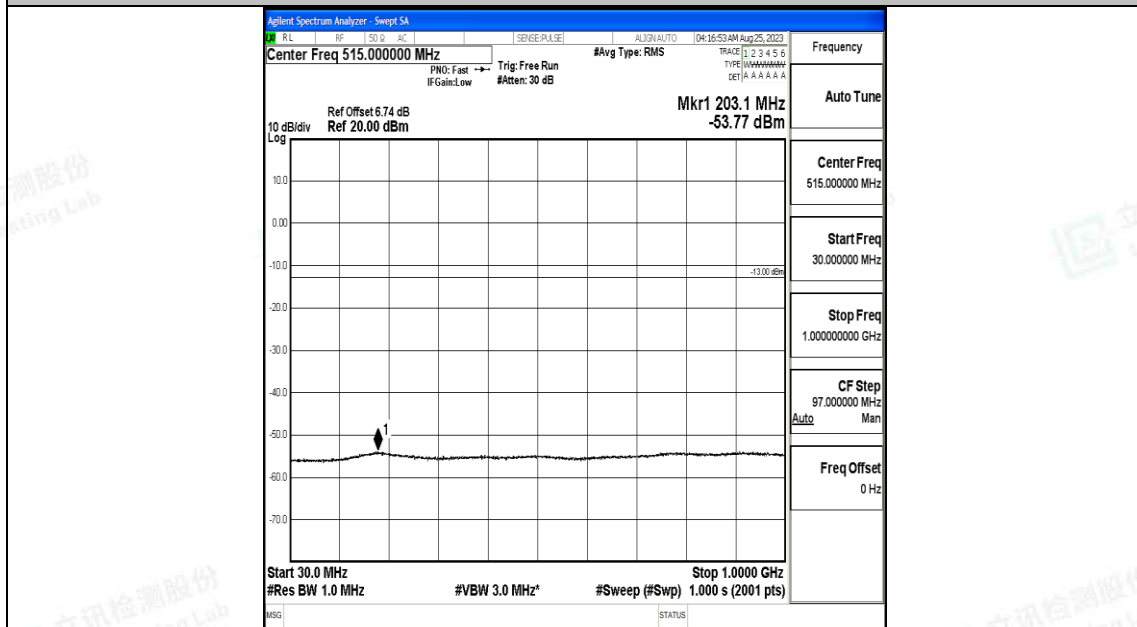

Band4_5MHz_QPSK_20175_1RB#0_3000~20000_3000~20000

Band4_5MHz_16QAM_20175_1RB#0_0.009~0.15_0.009~0.15

Band4_5MHz_16QAM_20175_1RB#0_0.15~30_0.15~30

Band4_5MHz_16QAM_20175_1RB#0_30~1000_30~1000

Band4_5MHz_16QAM_20175_1RB#0_1000~3000_1000~3000