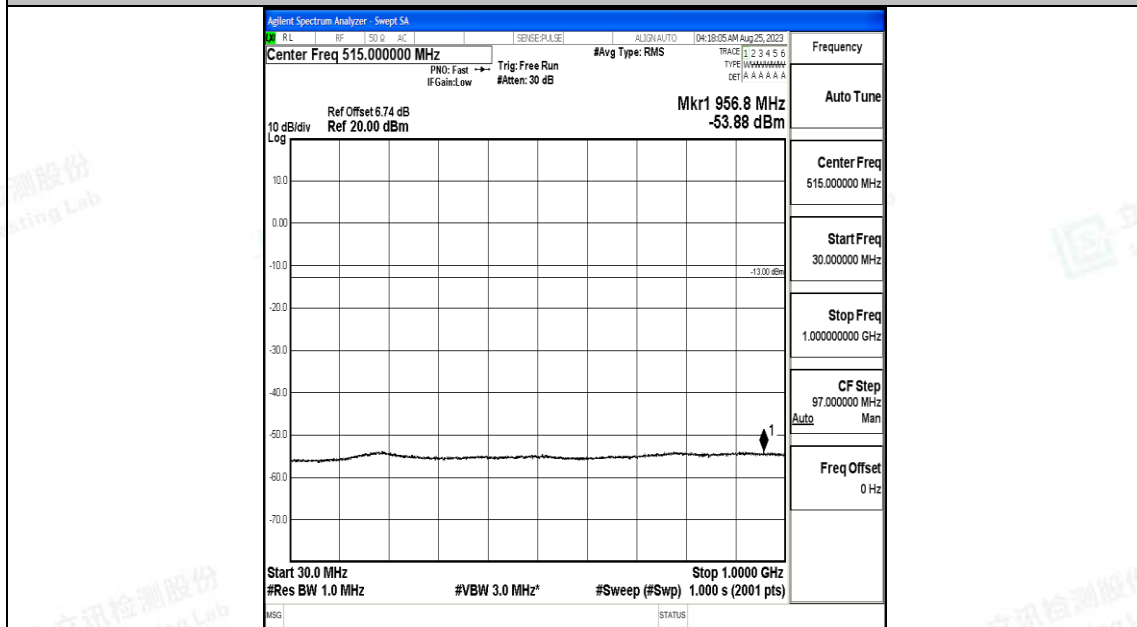

Band4_5MHz_QPSK_20375_1RB#0_3000~20000_3000~20000

Band4_5MHz_16QAM_20375_1RB#0_0.009~0.15_0.009~0.15

Band4_5MHz_16QAM_20375_1RB#0_0.15~30_0.15~30

Band4_5MHz_16QAM_20375_1RB#0_30~1000_30~1000

Band4_5MHz_16QAM_20375_1RB#0_1000~3000_1000~3000