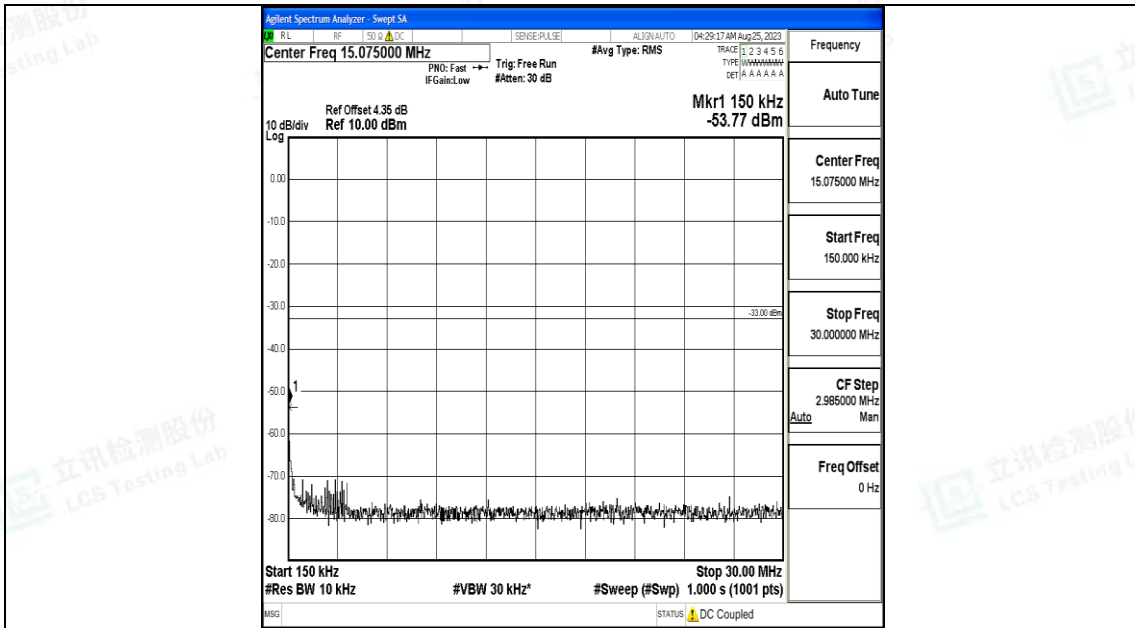

Band4_10MHz_16QAM_20000_1RB#0_0.009~0.15_0.009~0.15

Band4_10MHz_16QAM_20000_1RB#0_0.15~30_0.15~30