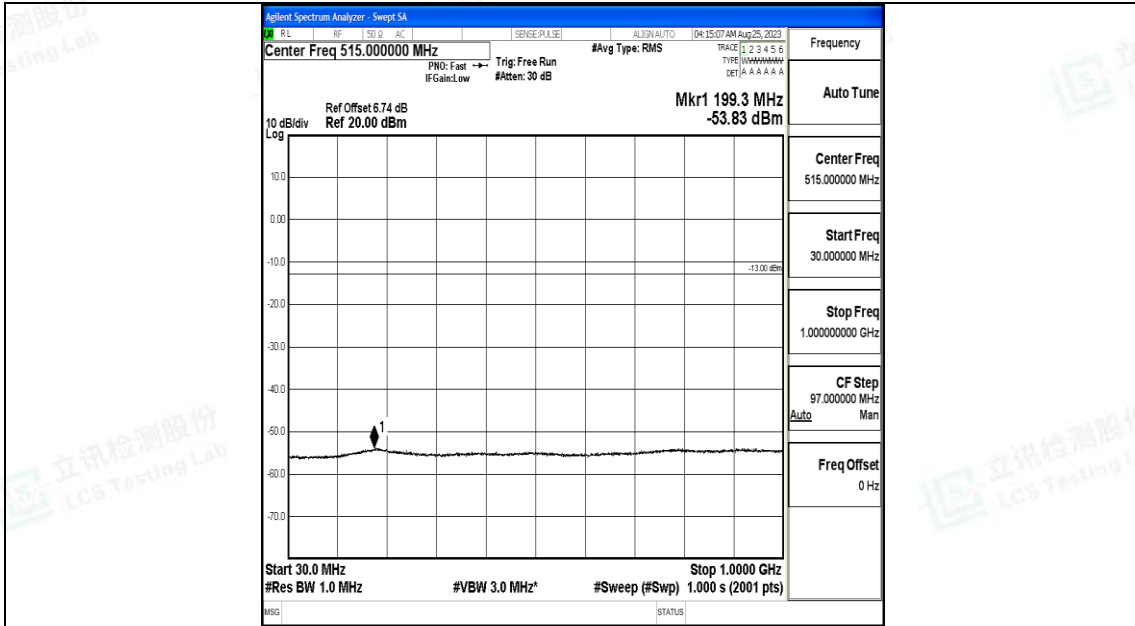

Band4_3MHz_16QAM_20385_1RB#0_30~1000_30~1000

Band4_3MHz_16QAM_20385_1RB#0_1000~3000_1000~3000

Band4_3MHz_16QAM_20385_1RB#0_3000~20000_3000~20000

Band4_5MHz_QPSK_19975_1RB#0_0.009~0.15_0.009~0.15

Band4_5MHz_QPSK_19975_1RB#0_0.15~30_0.15~30