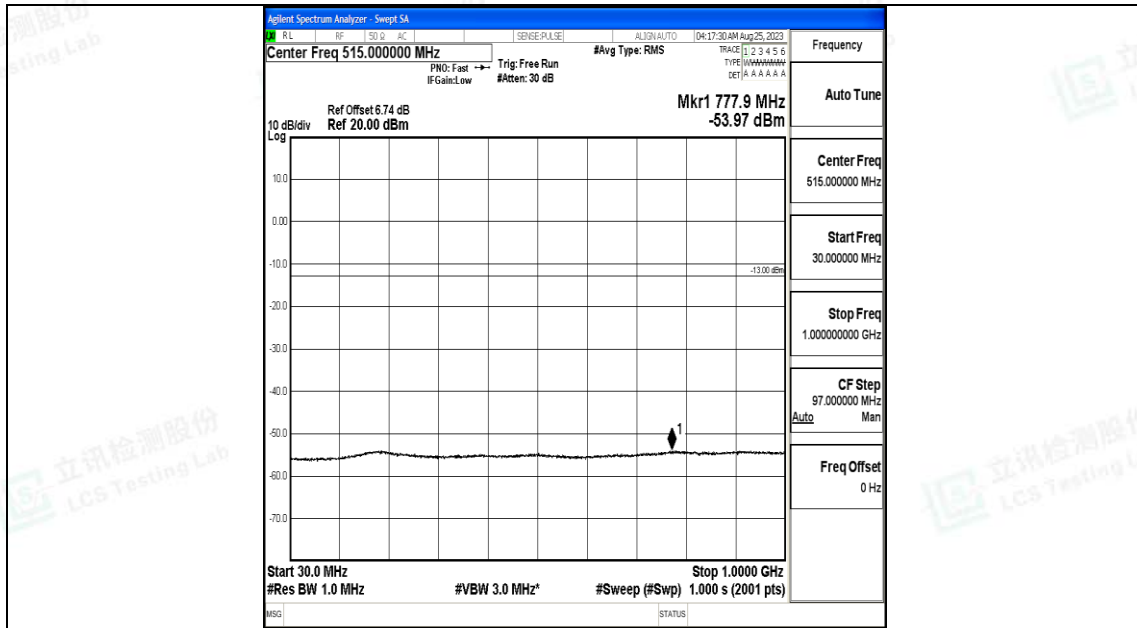

Band4_5MHz_16QAM_20175_1RB#0_3000~20000_3000~20000

Band4_5MHz_QPSK_20375_1RB#0_0.009~0.15_0.009~0.15

Band4_5MHz_QPSK_20375_1RB#0_0.15~30_0.15~30

Band4_5MHz_QPSK_20375_1RB#0_30~1000_30~1000

Band4_5MHz_QPSK_20375_1RB#0_1000~3000_1000~3000