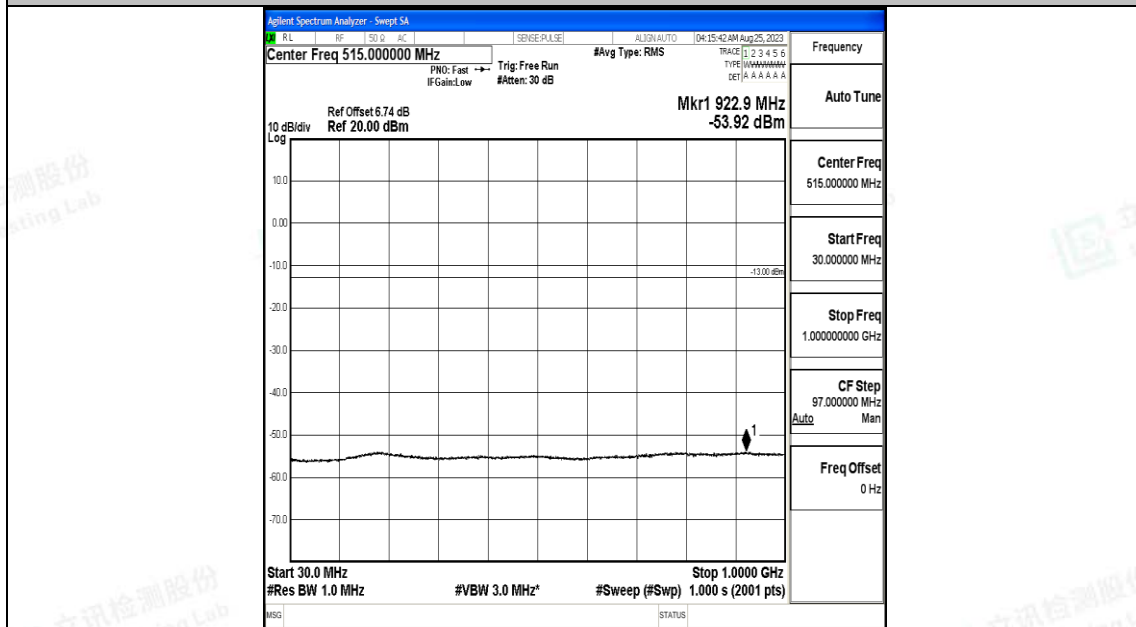

Band4_5MHz_QPSK_19975_1RB#0_30~1000_30~1000

Band4_5MHz_QPSK_19975_1RB#0_1000~3000_1000~3000

Band4_5MHz_QPSK_19975_1RB#0_3000~20000_3000~20000

Band4_5MHz_16QAM_19975_1RB#0_0.009~0.15_0.009~0.15

Band4_5MHz_16QAM_19975_1RB#0_0.15~30_0.15~30