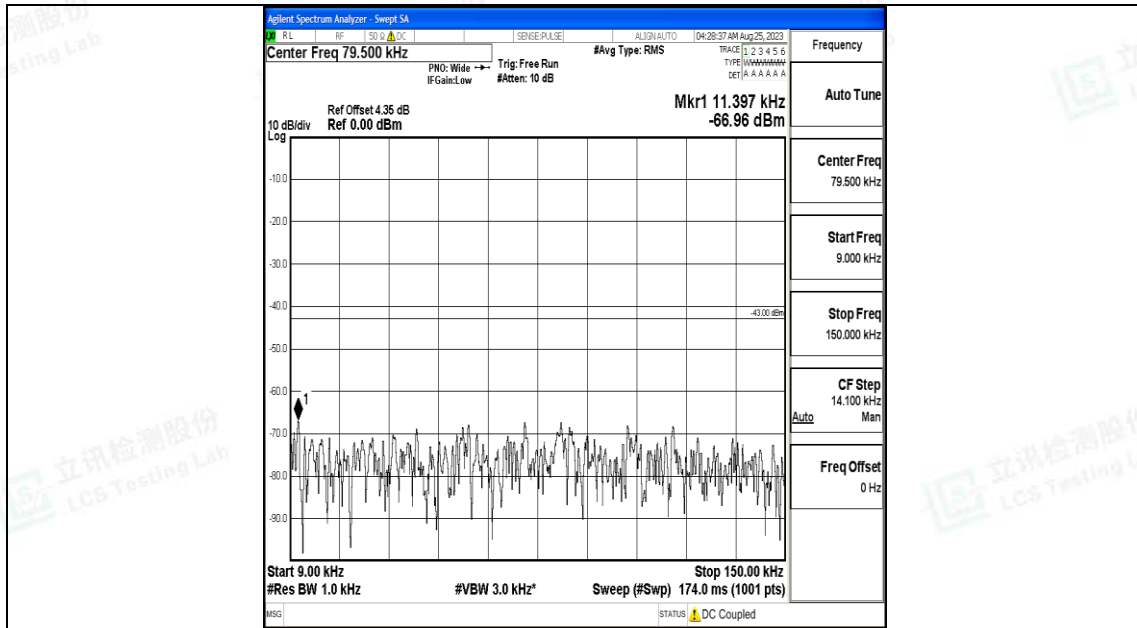

Band4_5MHz_16QAM_20375_1RB#0_3000~20000_3000~20000

Band4_10MHz_QPSK_20000_1RB#0_0.009~0.15_0.009~0.15