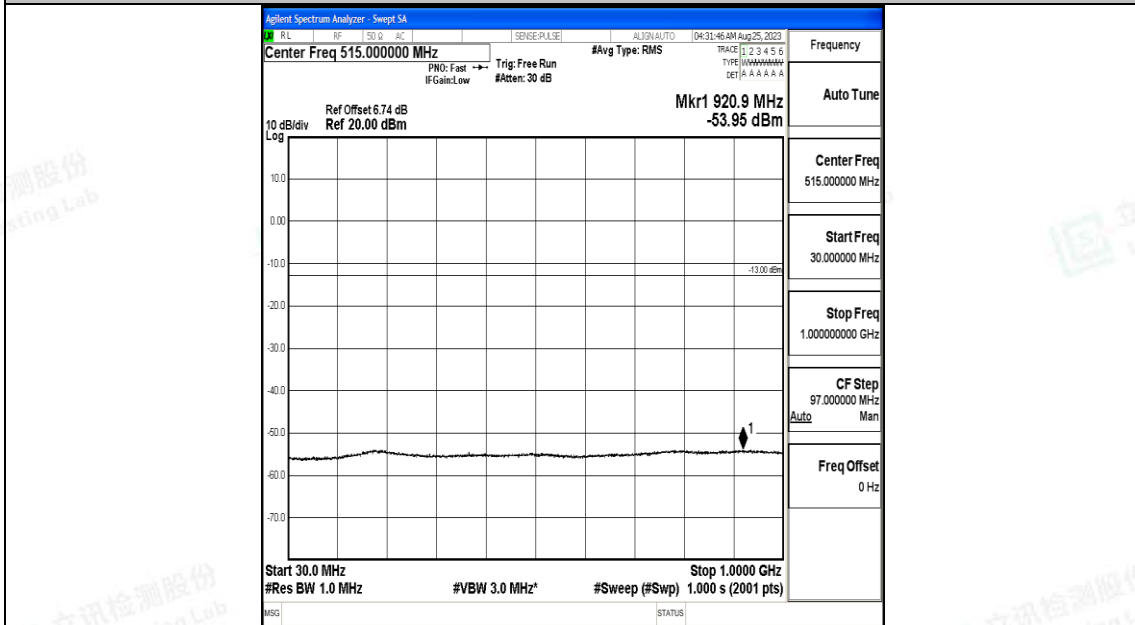

Band4_10MHz_QPSK_20350_1RB#0_3000~20000_3000~20000

Band4_10MHz_16QAM_20350_1RB#0_0.009~0.15_0.009~0.15

Band4_10MHz_16QAM_20350_1RB#0_0.15~30_0.15~30

Band4_10MHz_16QAM_20350_1RB#0_30~1000_30~1000

Band4_10MHz_16QAM_20350_1RB#0_1000~3000_1000~3000