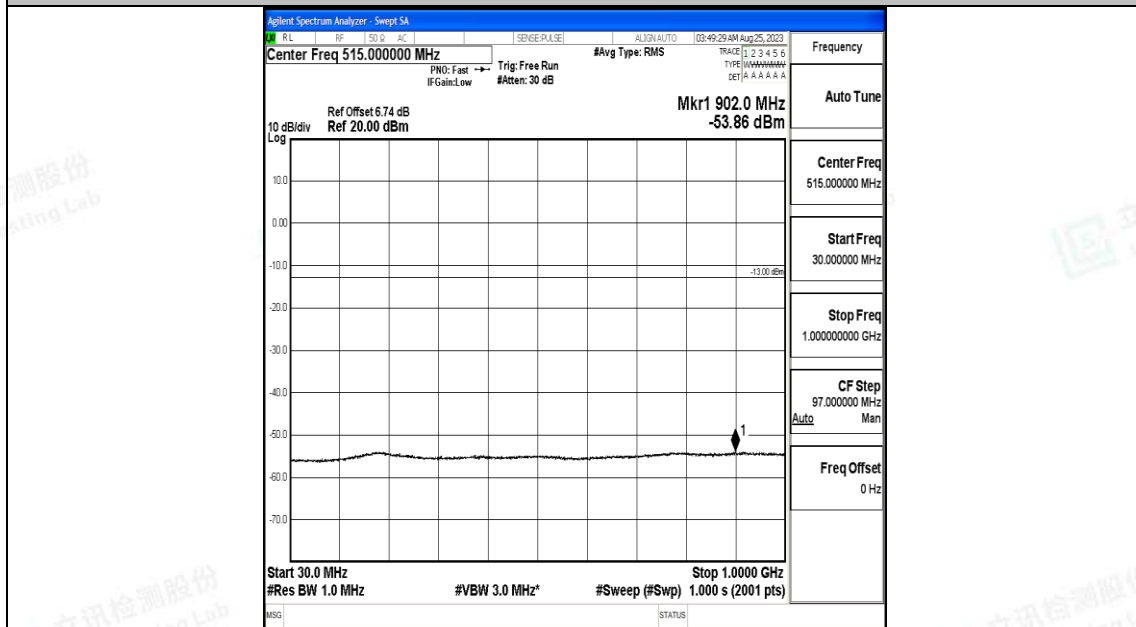

Band4_1.4MHz_QPSK_20175_1RB#0_30~1000_30~1000

Band4_1.4MHz_QPSK_20175_1RB#0_1000~3000_1000~3000

Band4_1.4MHz_QPSK_20175_1RB#0_3000~20000_3000~20000

Band4_1.4MHz_16QAM_20175_1RB#0_0.009~0.15_0.009~0.15

Band4_1.4MHz_16QAM_20175_1RB#0_0.15~30_0.15~30