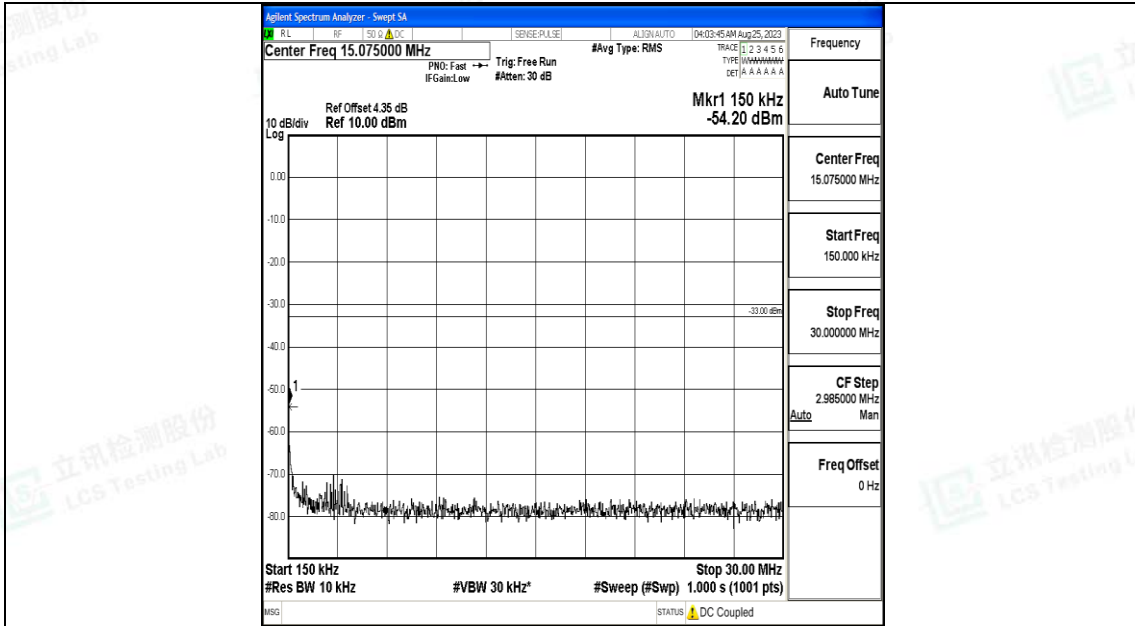

Band4_3MHz_QPSK_20385_1RB#0_30~1000_30~1000

Band4_3MHz_QPSK_20385_1RB#0_1000~3000_1000~3000

Band4_3MHz_QPSK_20385_1RB#0_3000~20000_3000~20000

Band4_3MHz_16QAM_20385_1RB#0_0.009~0.15_0.009~0.15

Band4_3MHz_16QAM_20385_1RB#0_0.15~30_0.15~30