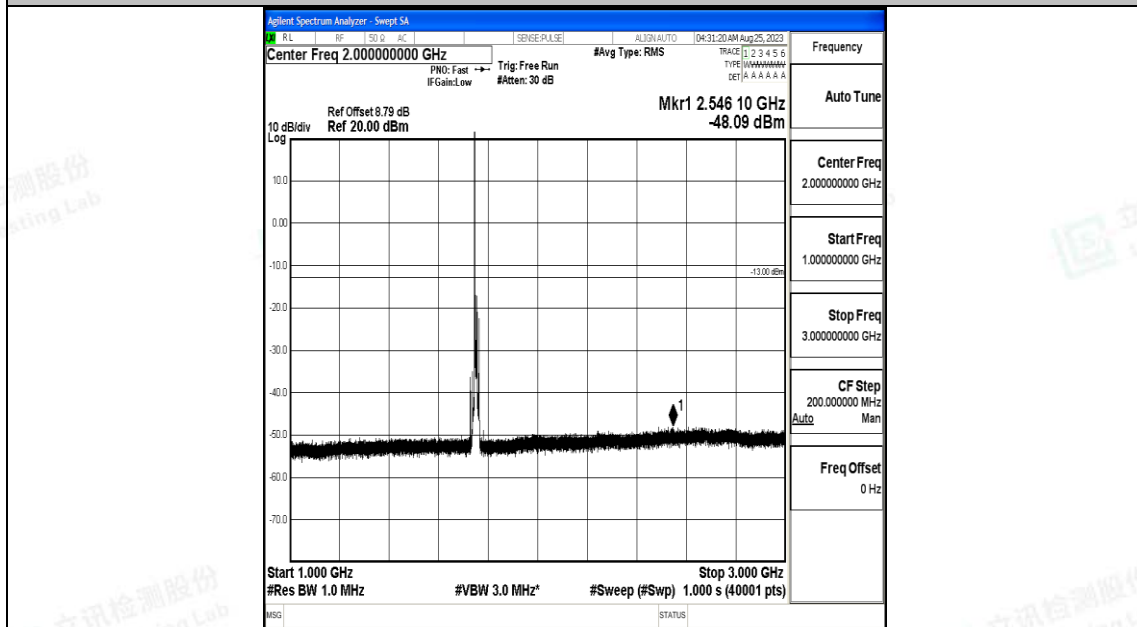

Band4_10MHz_16QAM_20175_1RB#0_3000~20000_3000~20000

Band4_10MHz_QPSK_20350_1RB#0_0.009~0.15_0.009~0.15

Band4_10MHz_QPSK_20350_1RB#0_0.15~30_0.15~30

Band4_10MHz_QPSK_20350_1RB#0_30~1000_30~1000

Band4_10MHz_QPSK_20350_1RB#0_1000~3000_1000~3000