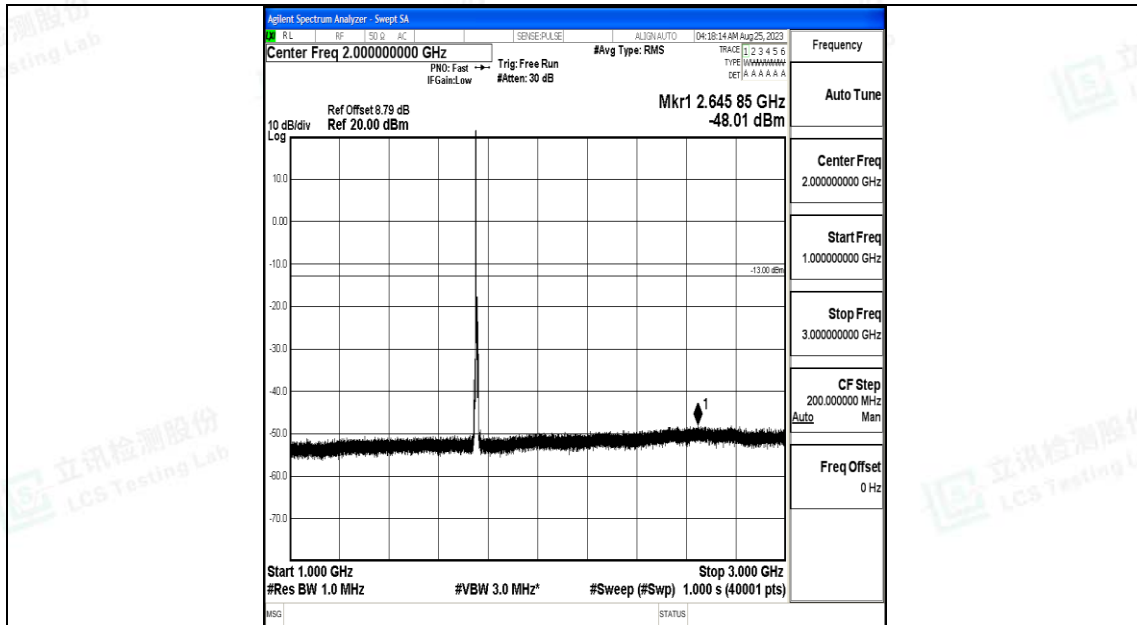

Band4_5MHz_QPSK_20375_1RB#0_3000~20000_3000~20000

Band4_5MHz_16QAM_20375_1RB#0_0.009~0.15_0.009~0.15

Band4_5MHz_16QAM_20375_1RB#0_0.15~30_0.15~30

Band4_5MHz_16QAM_20375_1RB#0_30~1000_30~1000

Band4_5MHz_16QAM_20375_1RB#0_1000~3000_1000~3000