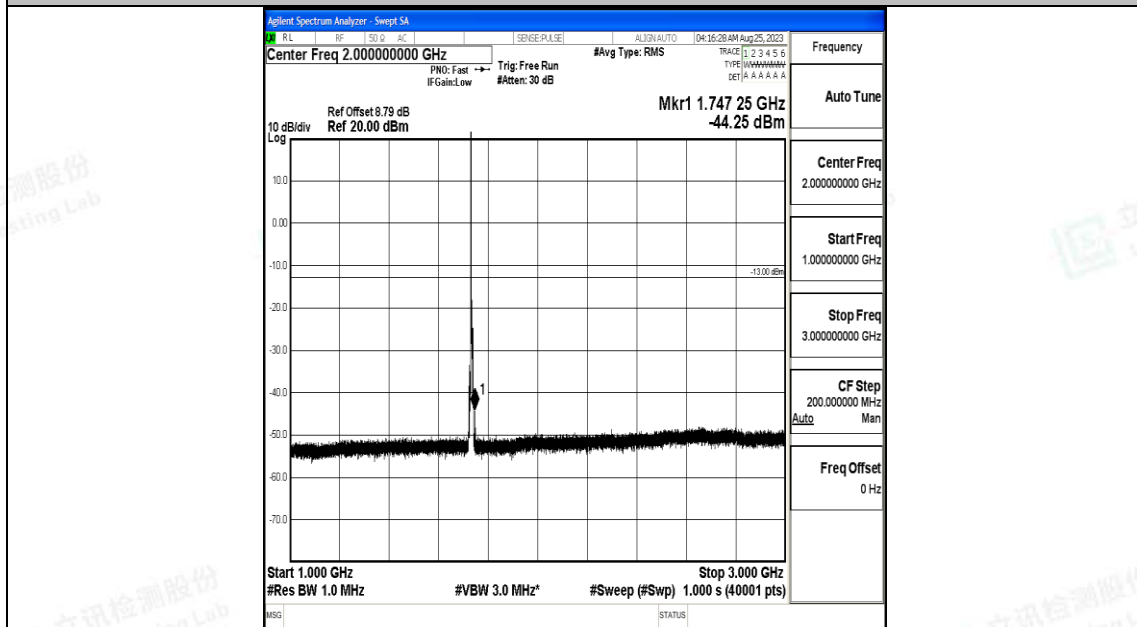

Band4_5MHz_16QAM_19975_1RB#0_30~1000_30~1000

Band4_5MHz_QPSK_20175_1RB#0_0.009~0.15_0.009~0.15

Band4_5MHz_QPSK_20175_1RB#0_0.15~30_0.15~30

Band4_5MHz_QPSK_20175_1RB#0_30~1000_30~1000

Band4_5MHz_QPSK_20175_1RB#0_1000~3000_1000~3000