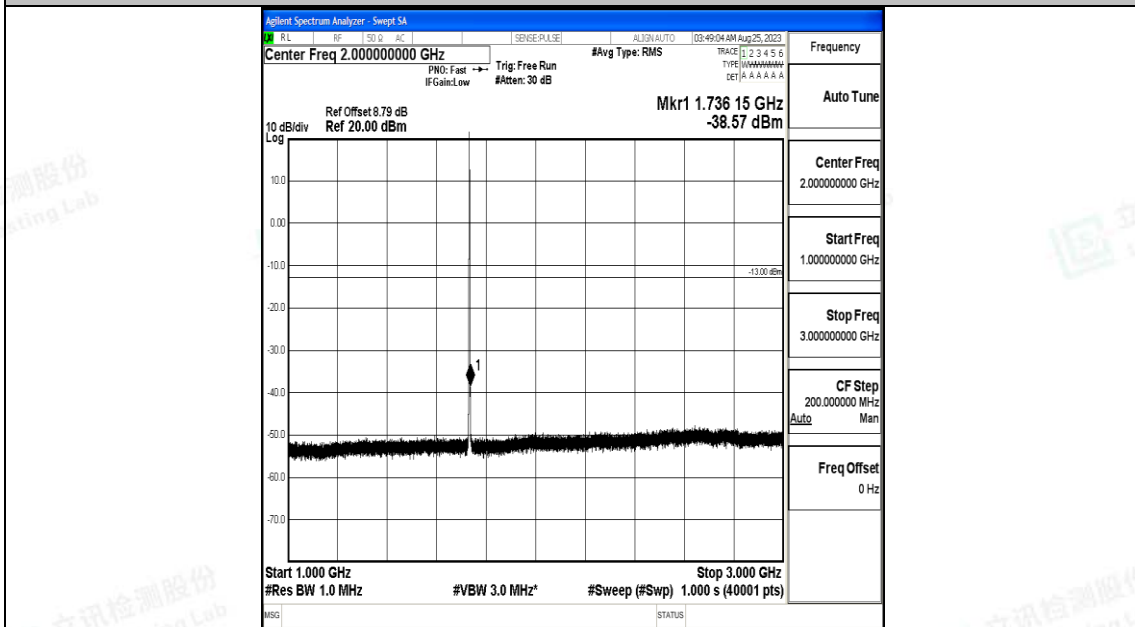

Band4_1.4MHz_QPSK_20175_1RB#0_30~1000_30~1000

Band4_1.4MHz_QPSK_20175_1RB#0_1000~3000_1000~3000

Band4_1.4MHz_QPSK_20175_1RB#0_3000~20000_3000~20000

Band4_1.4MHz_16QAM_20175_1RB#0_0.009~0.15_0.009~0.15

Band4_1.4MHz_16QAM_20175_1RB#0_0.15~30_0.15~30