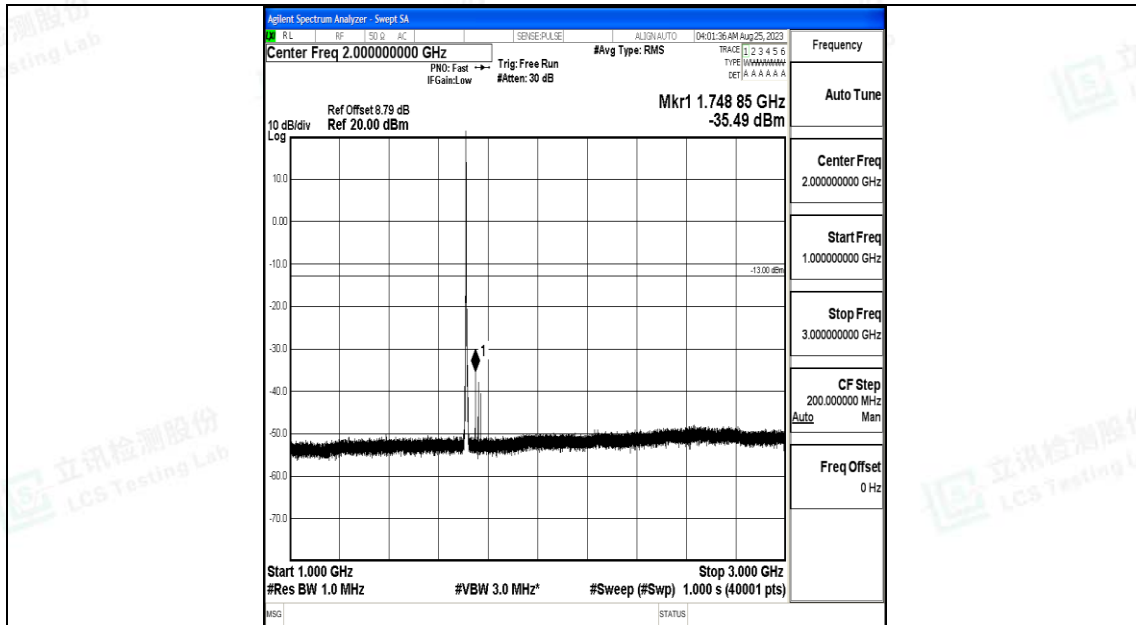

Band4_3MHz_16QAM_19965_1RB#0_30~1000_30~1000

Band4_3MHz_16QAM_19965_1RB#0_1000~3000_1000~3000