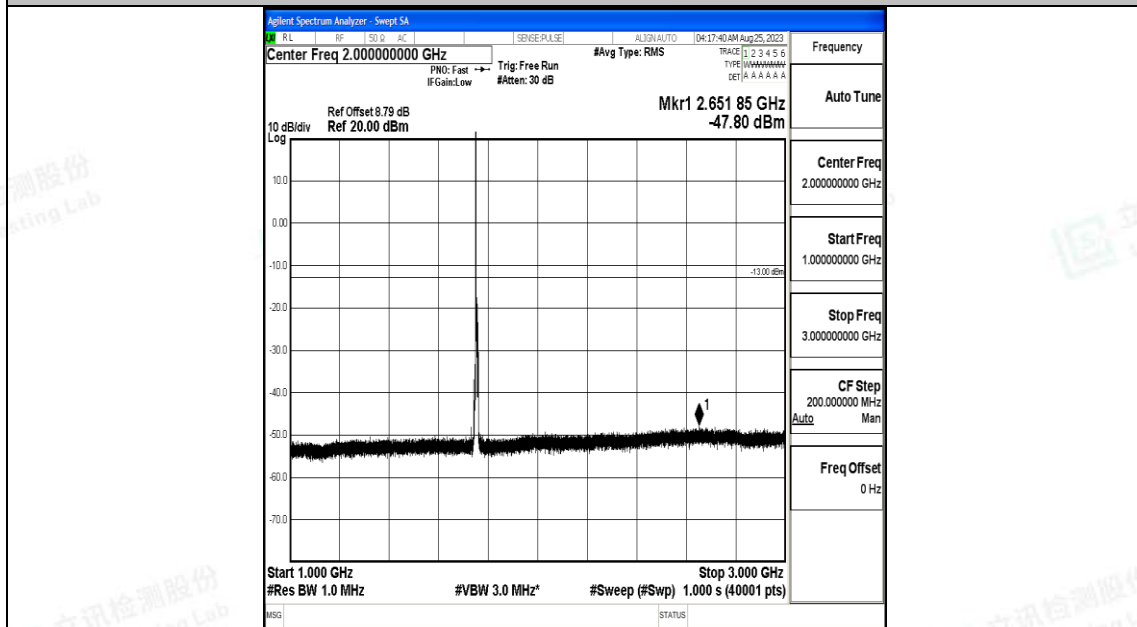

Band4_5MHz_16QAM_20175_1RB#0_3000~20000_3000~20000

Band4_5MHz_QPSK_20375_1RB#0_0.009~0.15_0.009~0.15

Band4_5MHz_QPSK_20375_1RB#0_0.15~30_0.15~30

Band4_5MHz_QPSK_20375_1RB#0_30~1000_30~1000

Band4_5MHz_QPSK_20375_1RB#0_1000~3000_1000~3000