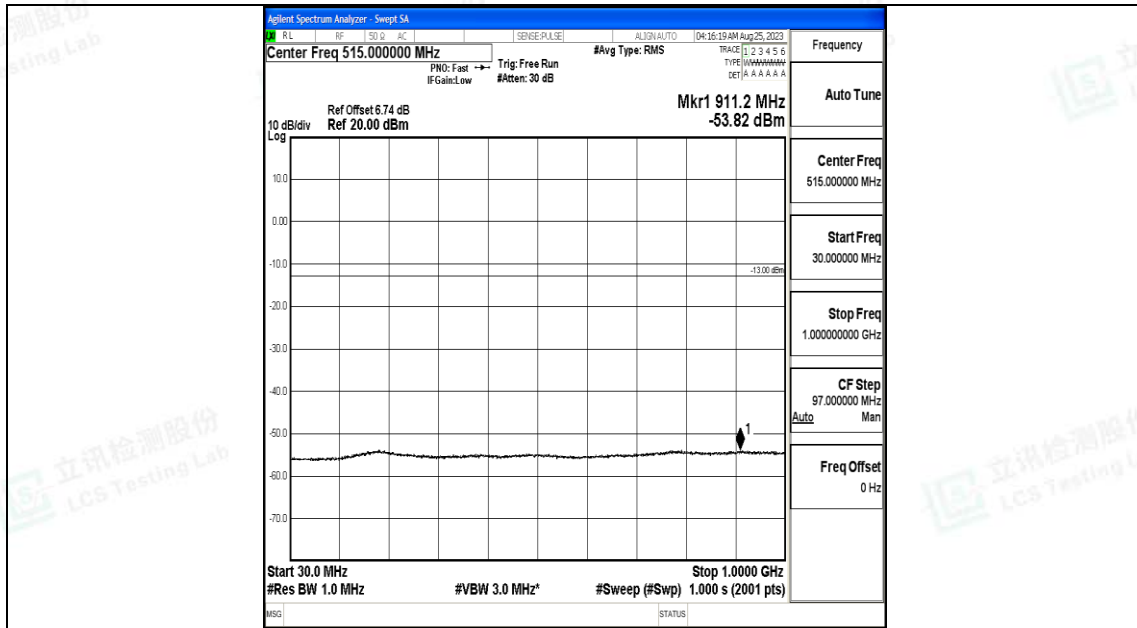

Band4_5MHz_16QAM_19975_1RB#0_30~1000_30~1000

Band4_5MHz_QPSK_20175_1RB#0_0.009~0.15_0.009~0.15

Band4_5MHz_QPSK_20175_1RB#0_0.15~30_0.15~30

Band4_5MHz_QPSK_20175_1RB#0_30~1000_30~1000

Band4_5MHz_QPSK_20175_1RB#0_1000~3000_1000~3000