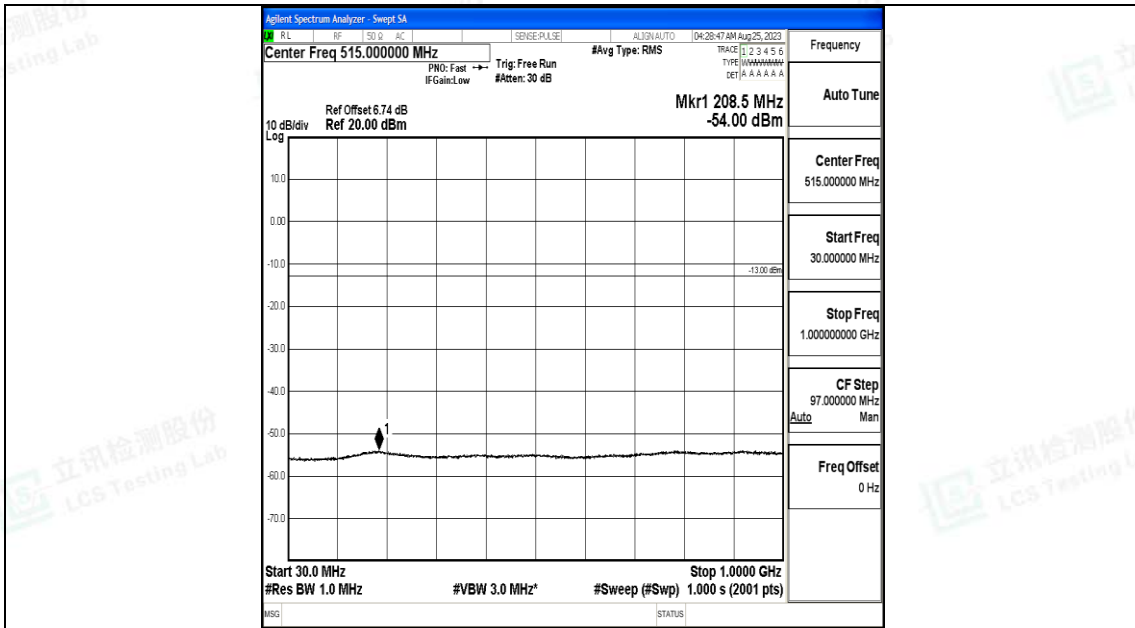

Band4_5MHz_16QAM_20375_1RB#0_3000~20000_3000~20000

Band4_10MHz_QPSK_20000_1RB#0_0.009~0.15_0.009~0.15

Band4_10MHz_QPSK_20000_1RB#0_0.15~30_0.15~30

Band4_10MHz_QPSK_20000_1RB#0_30~1000_30~1000

Band4_10MHz_QPSK_20000_1RB#0_1000~3000_1000~3000