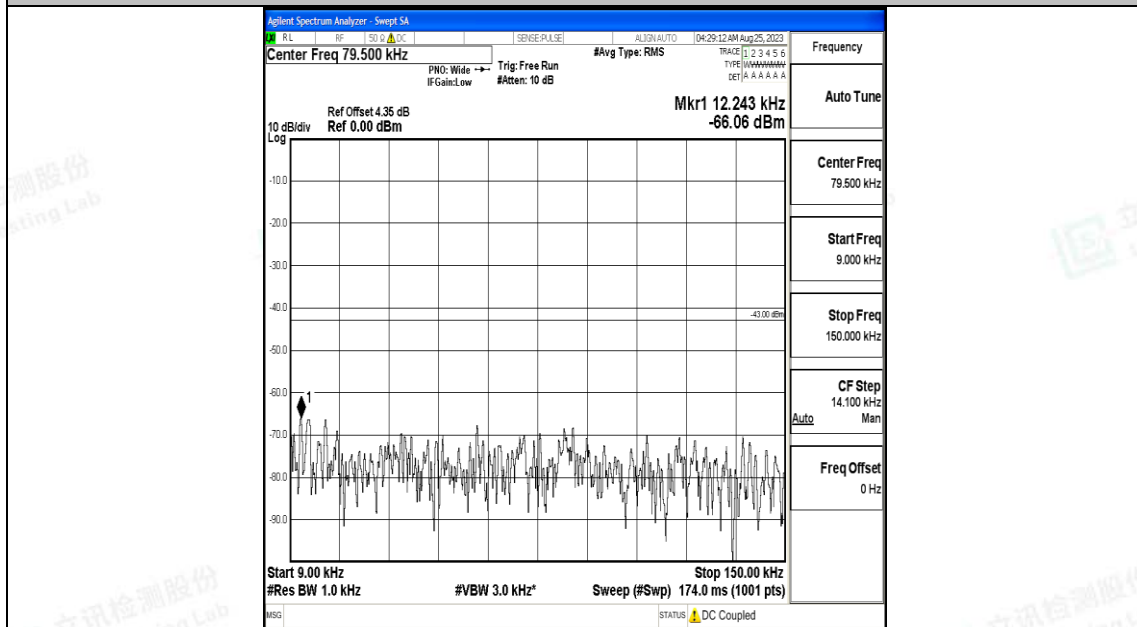

Band4_10MHz_QPSK_20000_1RB#0_3000~20000_3000~20000

Band4_10MHz_16QAM_20000_1RB#0_0.009~0.15_0.009~0.15