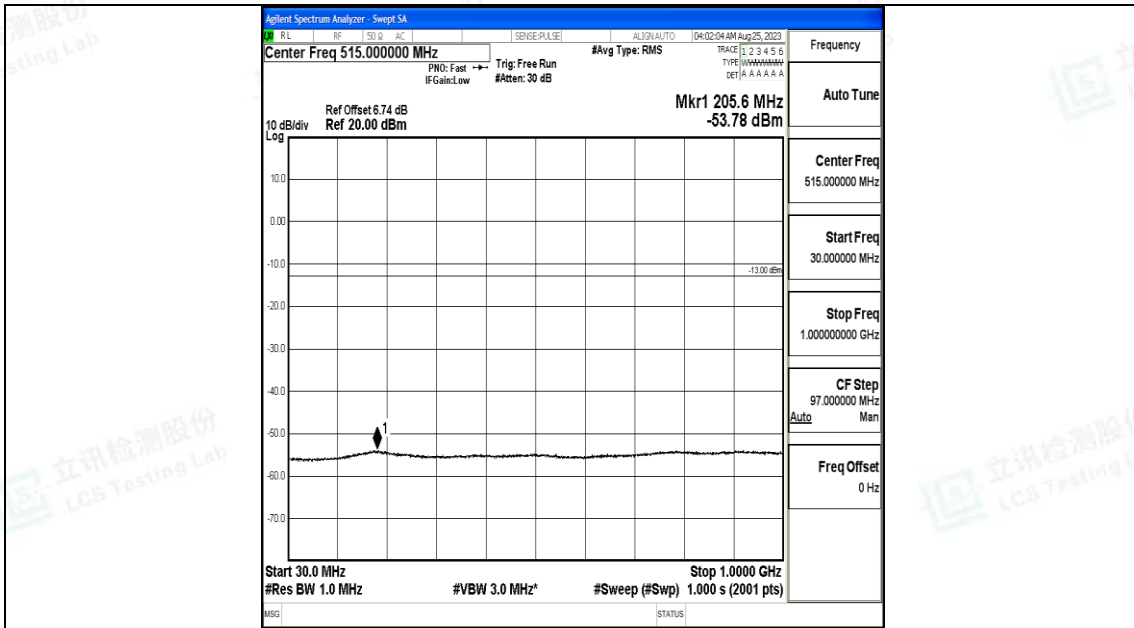

Band4_3MHz_16QAM_19965_1RB#0_30~1000_30~1000

Band4_3MHz_16QAM_19965_1RB#0_1000~3000_1000~3000

Band4_3MHz_16QAM_19965_1RB#0_3000~20000_3000~20000

Band4_3MHz_QPSK_20175_1RB#0_0.009~0.15_0.009~0.15

Band4_3MHz_QPSK_20175_1RB#0_0.15~30_0.15~30