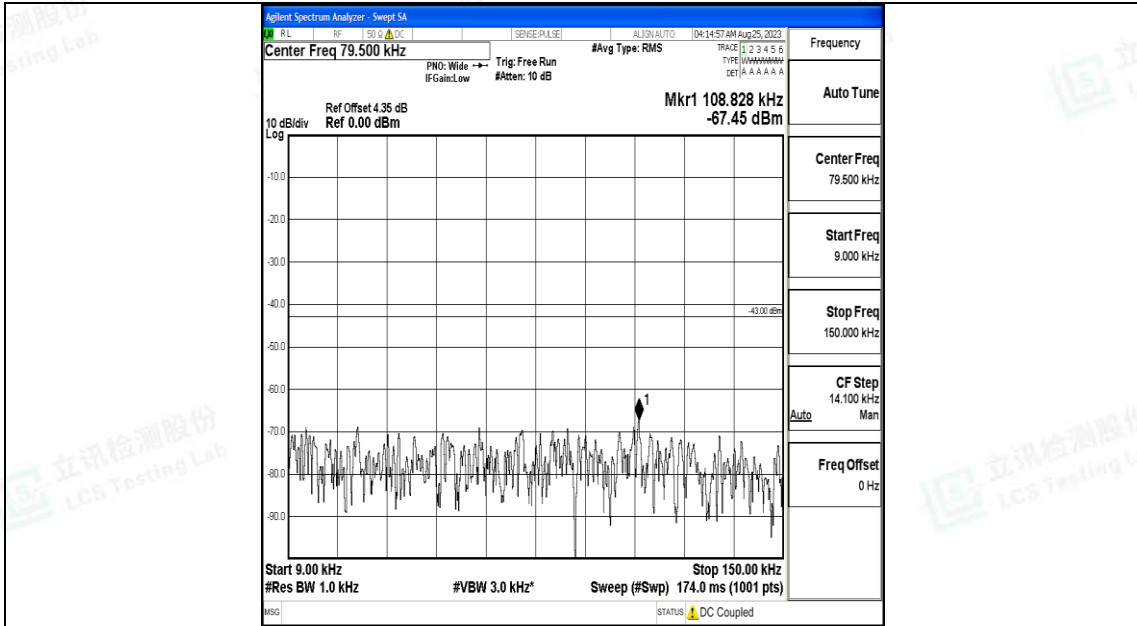

Band4_3MHz_16QAM_20385_1RB#0_30~1000_30~1000

Band4_3MHz_16QAM_20385_1RB#0_1000~3000_1000~3000

Band4_3MHz_16QAM_20385_1RB#0_3000~20000_3000~20000

Band4_5MHz_QPSK_19975_1RB#0_0.009~0.15_0.009~0.15

Band4_5MHz_QPSK_19975_1RB#0_0.15~30_0.15~30