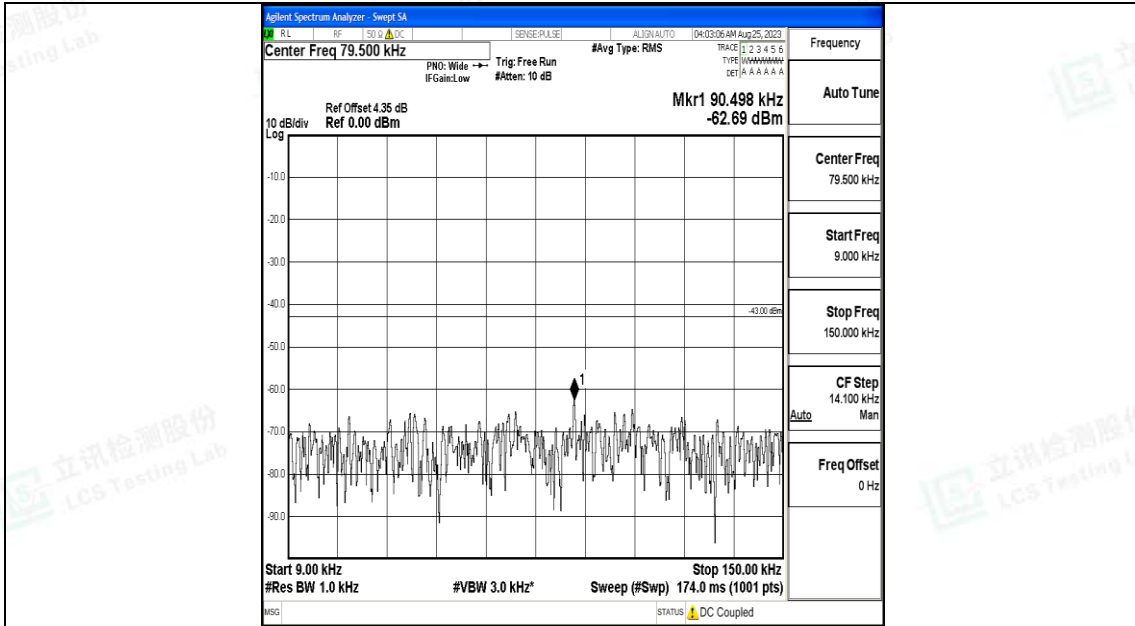

Band4_3MHz_16QAM_20175_1RB#0_30~1000_30~1000

Band4_3MHz_16QAM_20175_1RB#0_1000~3000_1000~3000

Band4_3MHz_16QAM_20175_1RB#0_3000~20000_3000~20000

Band4_3MHz_QPSK_20385_1RB#0_0.009~0.15_0.009~0.15

Band4_3MHz_QPSK_20385_1RB#0_0.15~30_0.15~30