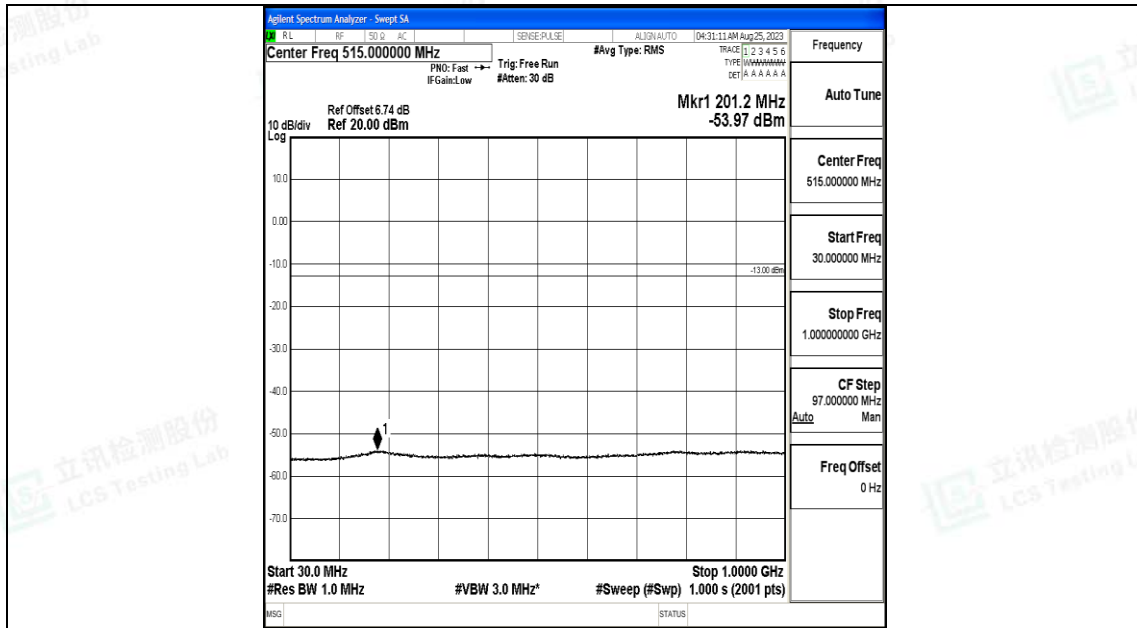

Band4_10MHz_16QAM_20175_1RB#0_3000~20000_3000~20000

Band4_10MHz_QPSK_20350_1RB#0_0.009~0.15_0.009~0.15

Band4_10MHz_QPSK_20350_1RB#0_0.15~30_0.15~30

Band4_10MHz_QPSK_20350_1RB#0_30~1000_30~1000

Band4_10MHz_QPSK_20350_1RB#0_1000~3000_1000~3000