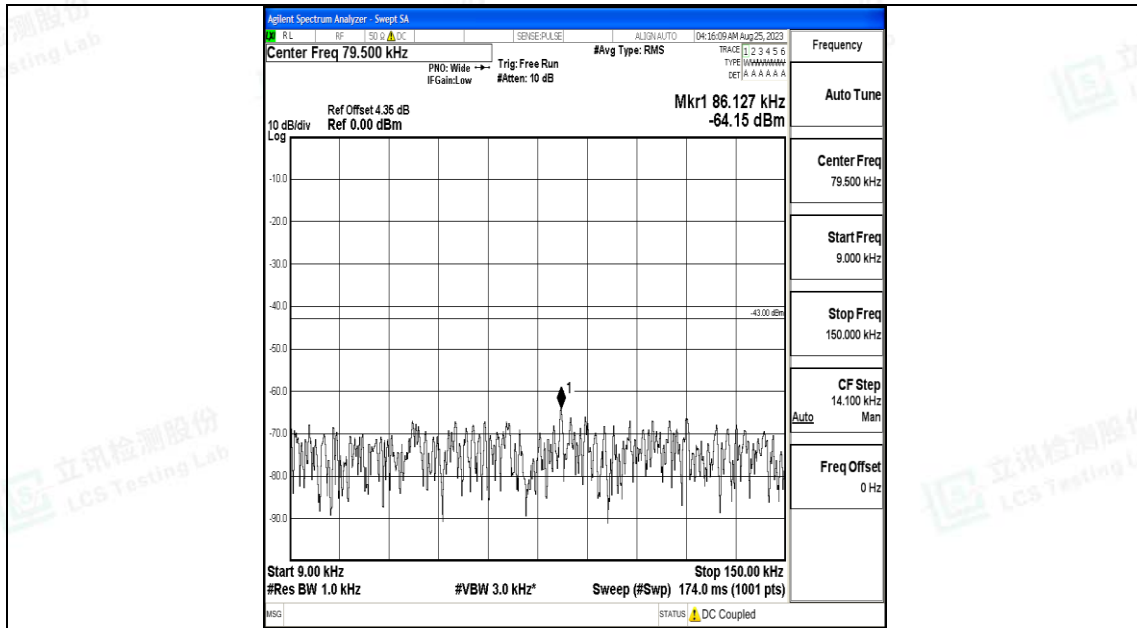

Band4_5MHz_QPSK_20175_1RB#0_0.009~0.15_0.009~0.15