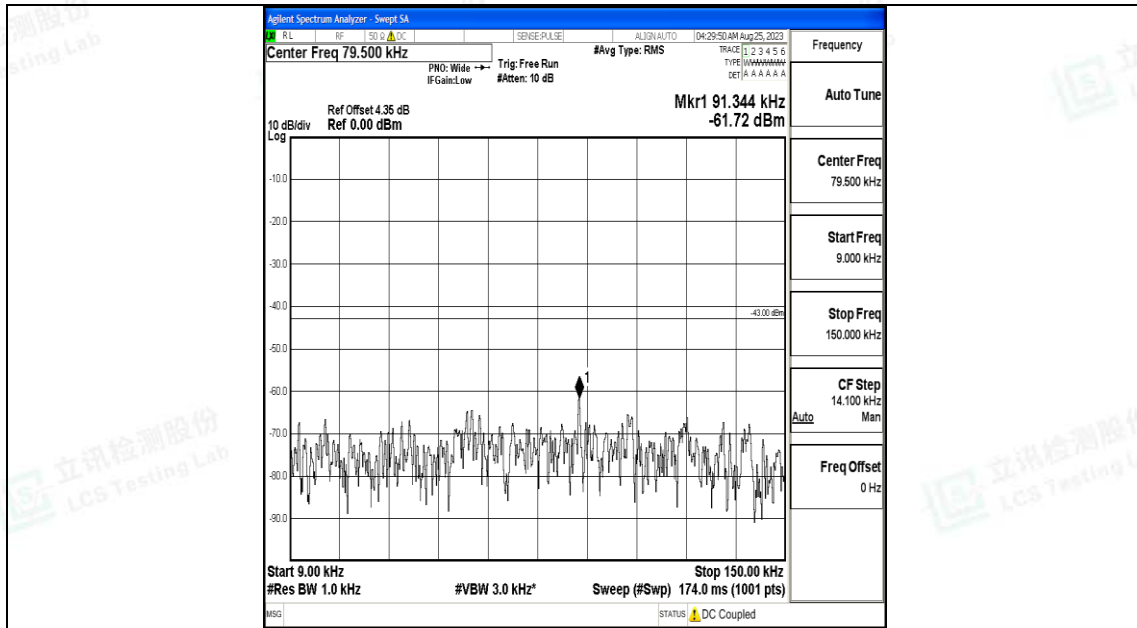

Band4_10MHz_16QAM_20000_1RB#0_3000~20000_3000~20000

Band4_10MHz_QPSK_20175_1RB#0_0.009~0.15_0.009~0.15