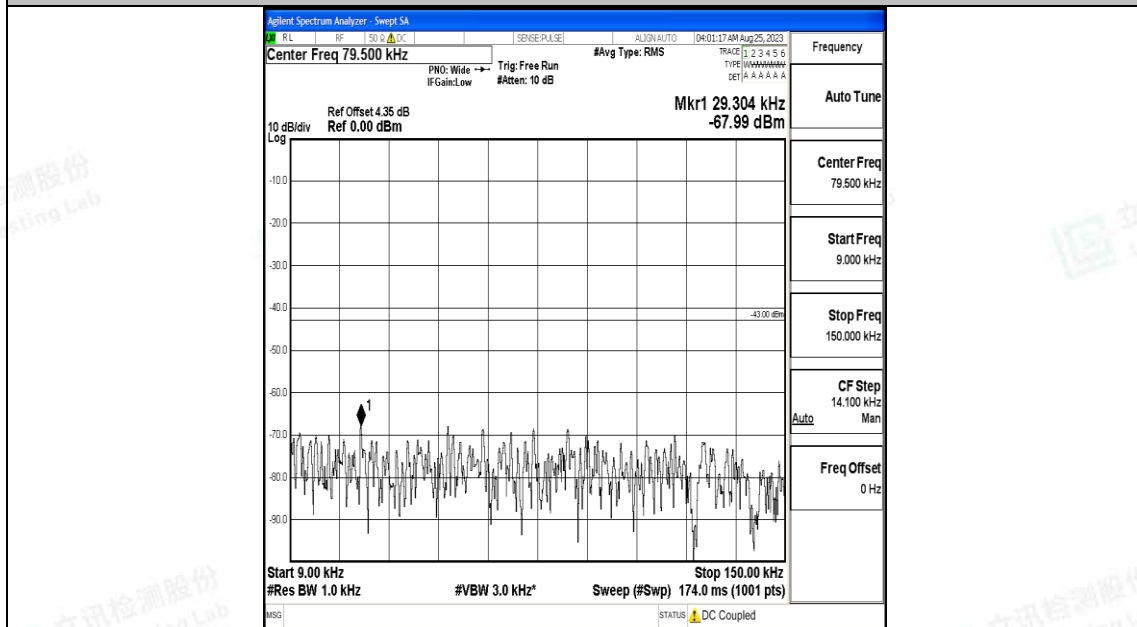

Band4_3MHz_QPSK_19965_1RB#0_30~1000_30~1000

Band4_3MHz_QPSK_19965_1RB#0_1000~3000_1000~3000

Band4_3MHz_QPSK_19965_1RB#0_3000~20000_3000~20000

Band4_3MHz_16QAM_19965_1RB#0_0.009~0.15_0.009~0.15

Band4_3MHz_16QAM_19965_1RB#0_0.15~30_0.15~30