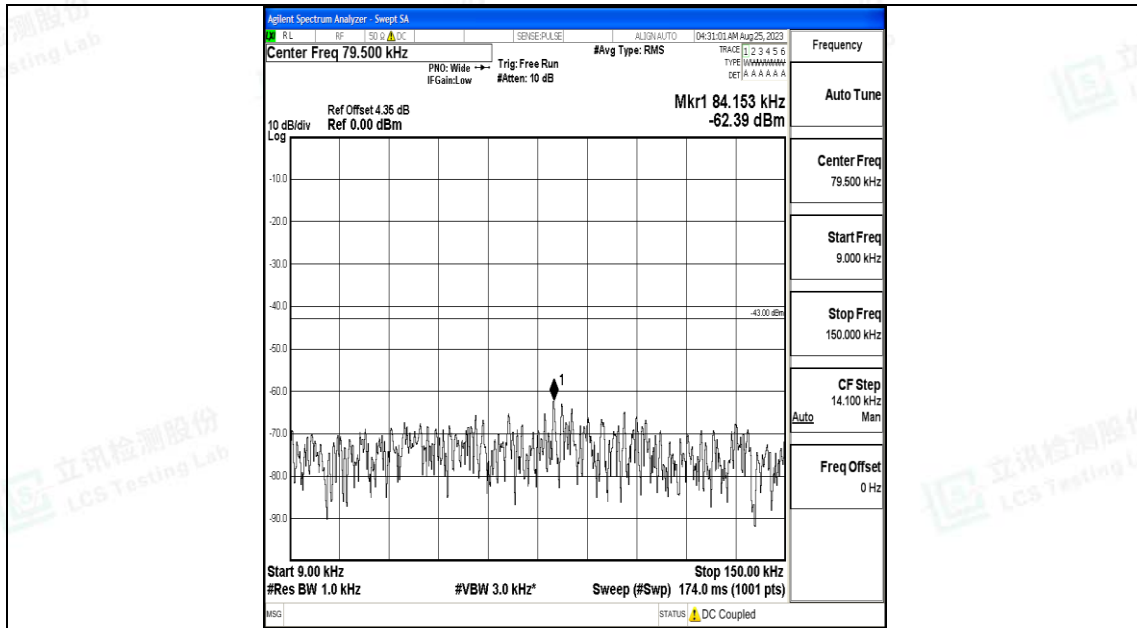

Band4_10MHz_16QAM_20175_1RB#0_3000~20000_3000~20000

Band4_10MHz_QPSK_20350_1RB#0_0.009~0.15_0.009~0.15