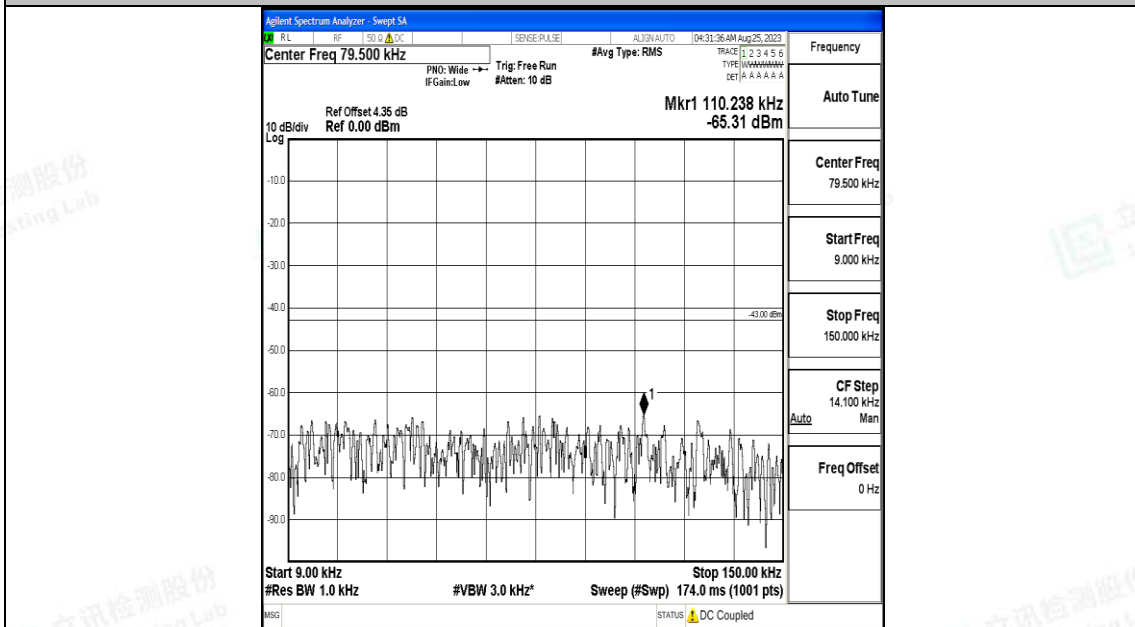

Band4_10MHz_QPSK_20350_1RB#0_3000~20000_3000~20000

Band4_10MHz_16QAM_20350_1RB#0_0.009~0.15_0.009~0.15