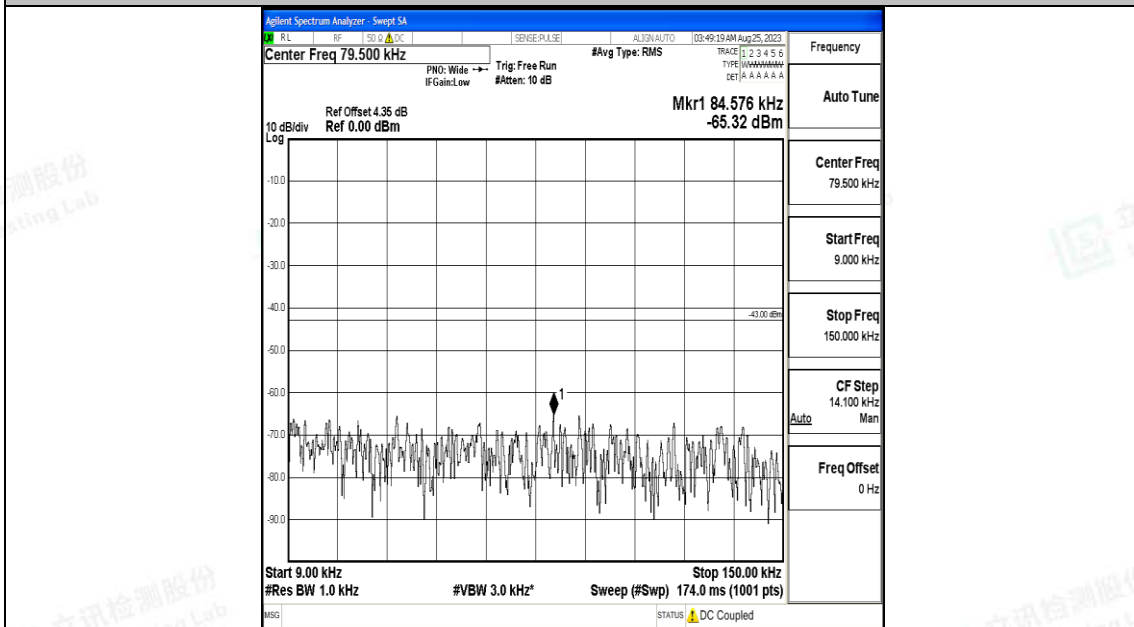

Band4_1.4MHz_QPSK_20175_1RB#0_30~1000_30~1000

Band4_1.4MHz_QPSK_20175_1RB#0_1000~3000_1000~3000

Band4_1.4MHz_QPSK_20175_1RB#0_3000~20000_3000~20000

Band4_1.4MHz_16QAM_20175_1RB#0_0.009~0.15_0.009~0.15

Band4_1.4MHz_16QAM_20175_1RB#0_0.15~30_0.15~30