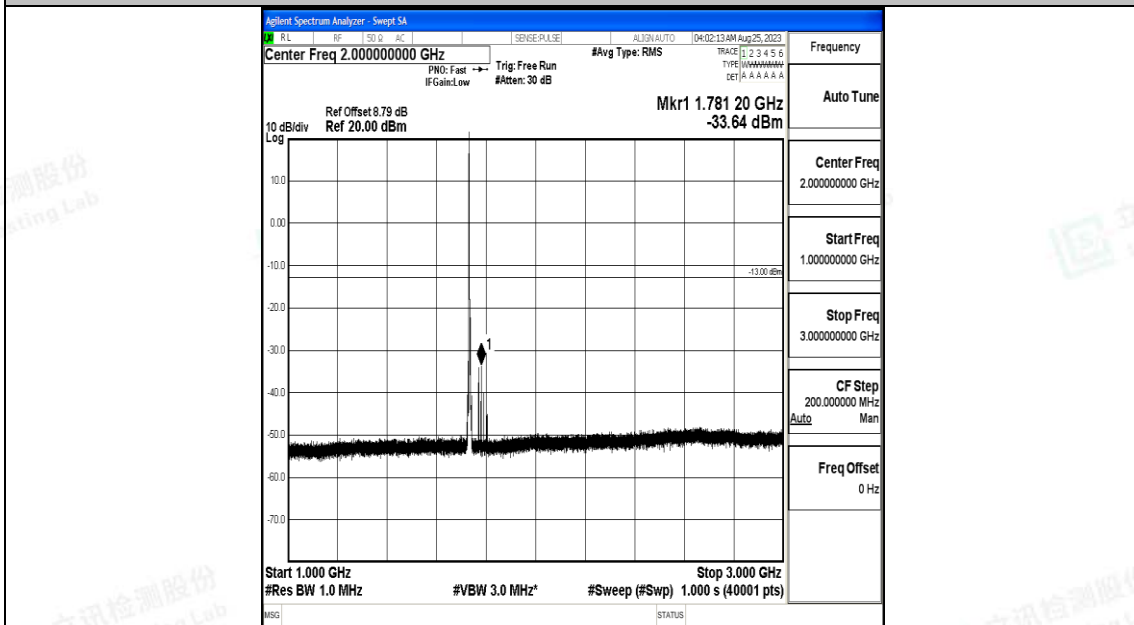

Band4_3MHz_QPSK_20175_1RB#0_30~1000_30~1000

Band4_3MHz_QPSK_20175_1RB#0_1000~3000_1000~3000