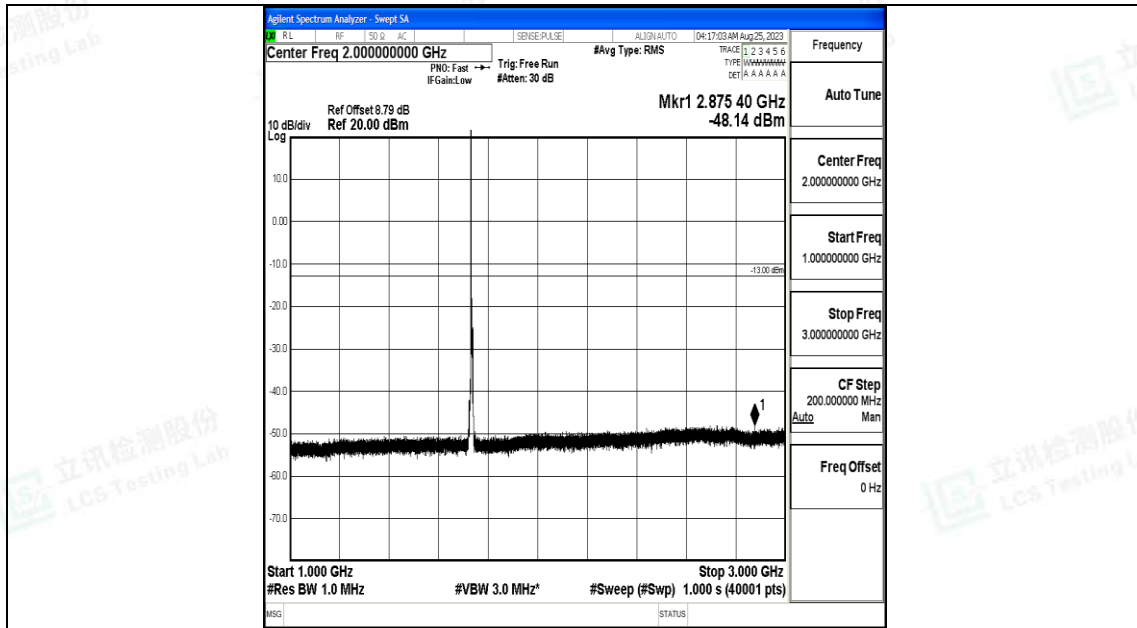

Band4_5MHz_QPSK_20175_1RB#0_3000~20000_3000~20000

Band4_5MHz_16QAM_20175_1RB#0_0.009~0.15_0.009~0.15

Band4_5MHz_16QAM_20175_1RB#0_0.15~30_0.15~30

Band4_5MHz_16QAM_20175_1RB#0_30~1000_30~1000

Band4_5MHz_16QAM_20175_1RB#0_1000~3000_1000~3000