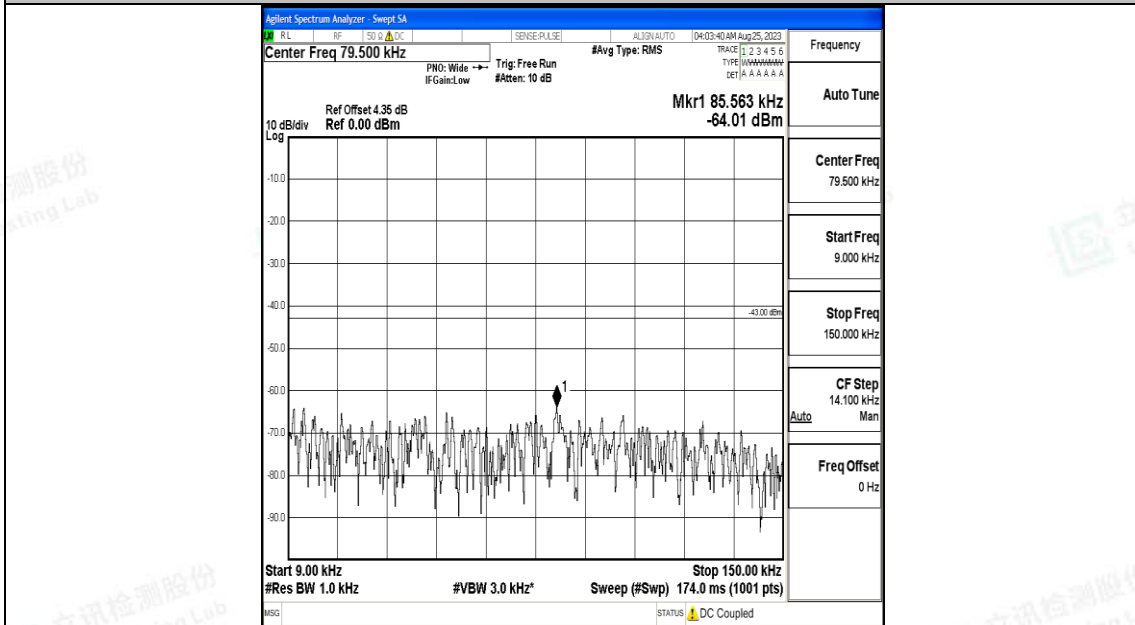

Band4_3MHz_QPSK_20385_1RB#0_30~1000_30~1000

Band4_3MHz_QPSK_20385_1RB#0_1000~3000_1000~3000

Band4_3MHz_QPSK_20385_1RB#0_3000~20000_3000~20000

Band4_3MHz_16QAM_20385_1RB#0_0.009~0.15_0.009~0.15

Band4_3MHz_16QAM_20385_1RB#0_0.15~30_0.15~30