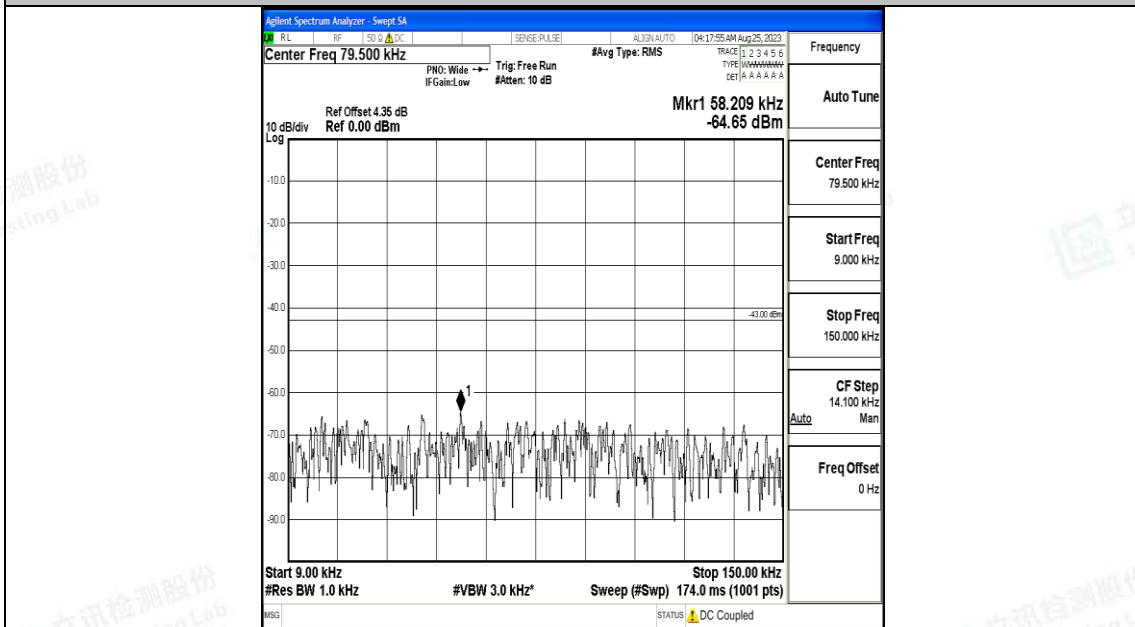

Band4_5MHz_QPSK_20375_1RB#0_3000~20000_3000~20000

Band4_5MHz_16QAM_20375_1RB#0_0.009~0.15_0.009~0.15