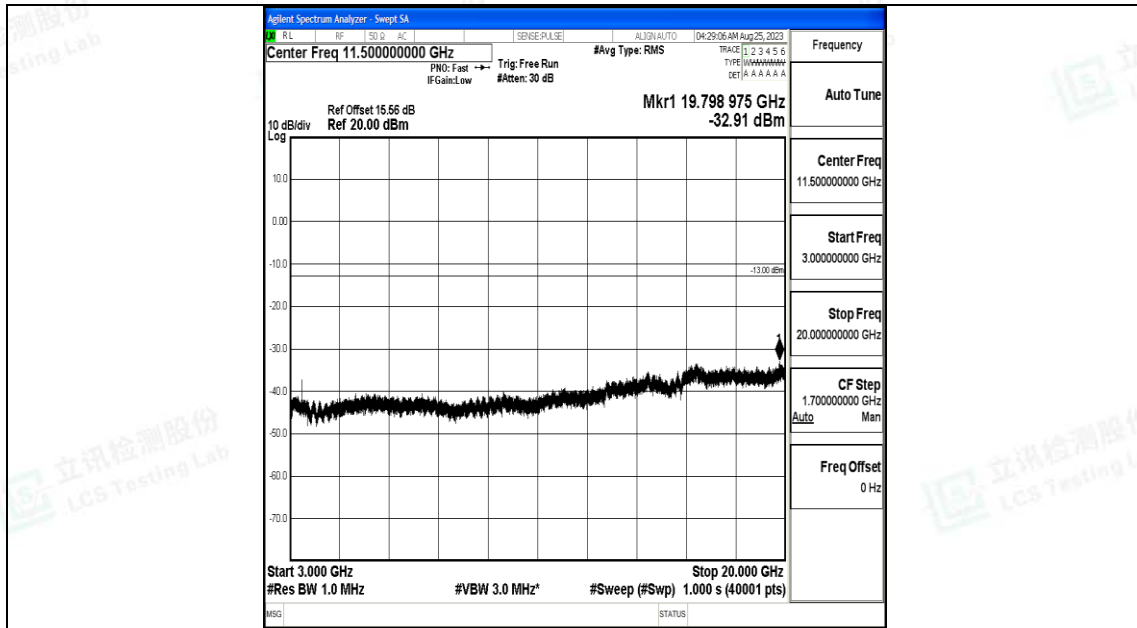

Band4_5MHz_16QAM_20375_1RB#0_3000~20000_3000~20000

Band4_10MHz_QPSK_20000_1RB#0_0.009~0.15_0.009~0.15

Band4_10MHz_QPSK_20000_1RB#0_0.15~30_0.15~30

Band4_10MHz_QPSK_20000_1RB#0_30~1000_30~1000

Band4_10MHz_QPSK_20000_1RB#0_1000~3000_1000~3000