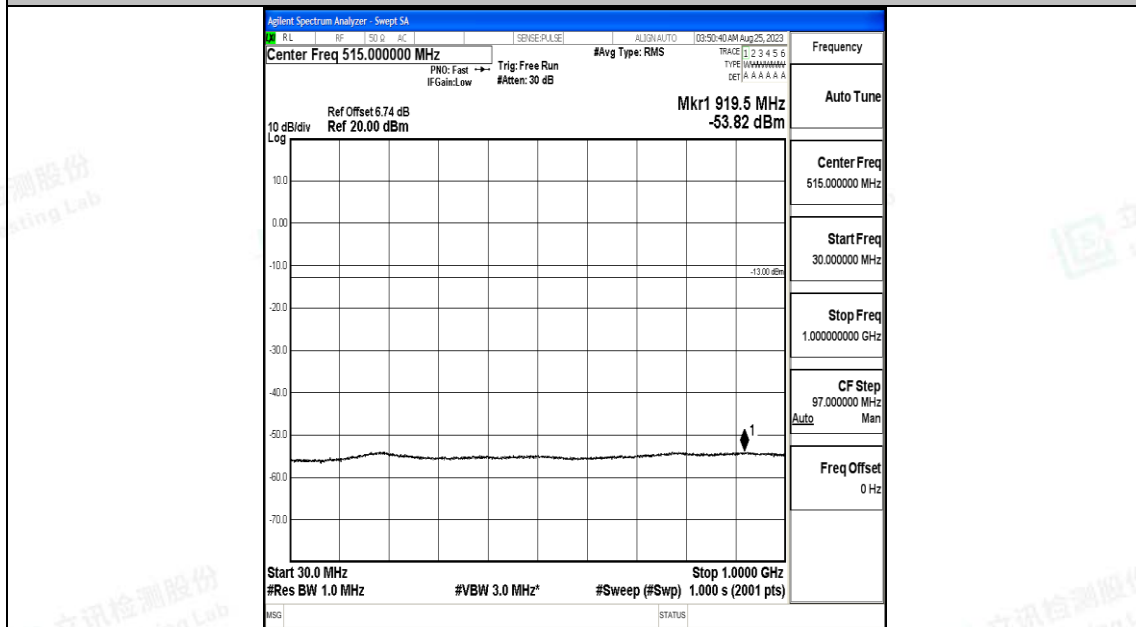

Band4_1.4MHz_QPSK_20393_1RB#0_30~1000_30~1000

Band4_1.4MHz_QPSK_20393_1RB#0_1000~3000_1000~3000

Band4_1.4MHz_QPSK_20393_1RB#0_3000~20000_3000~20000

Band4_1.4MHz_16QAM_20393_1RB#0_0.009~0.15_0.009~0.15

Band4_1.4MHz_16QAM_20393_1RB#0_0.15~30_0.15~30