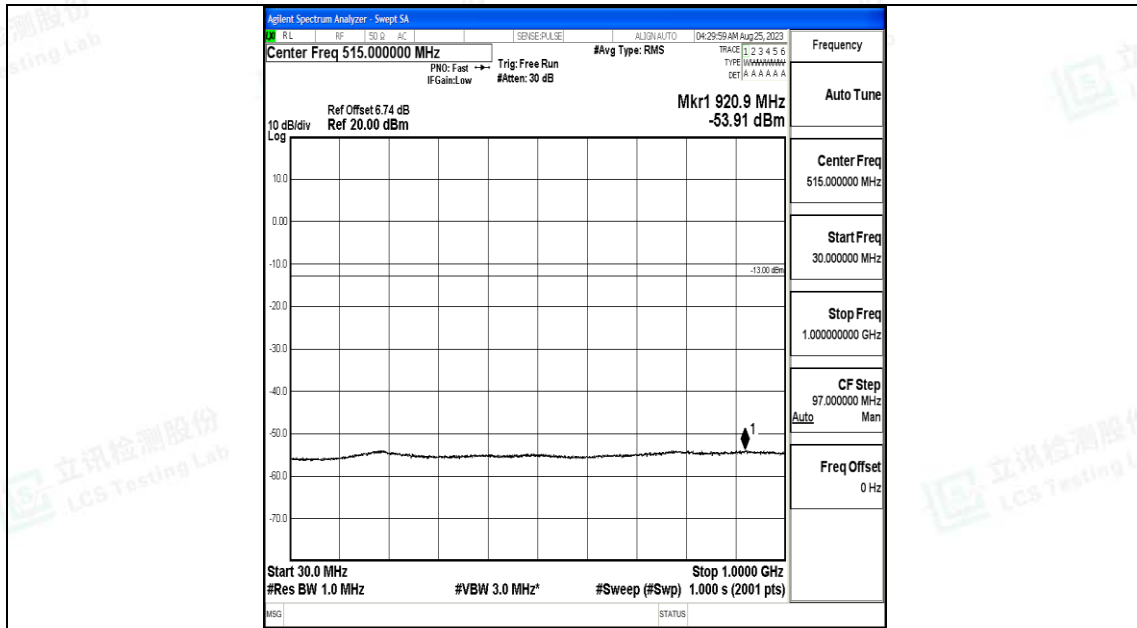

Band4_10MHz_16QAM_20000_1RB#0_3000~20000_3000~20000

Band4_10MHz_QPSK_20175_1RB#0_0.009~0.15_0.009~0.15

Band4_10MHz_QPSK_20175_1RB#0_0.15~30_0.15~30

Band4_10MHz_QPSK_20175_1RB#0_30~1000_30~1000

Band4_10MHz_QPSK_20175_1RB#0_1000~3000_1000~3000