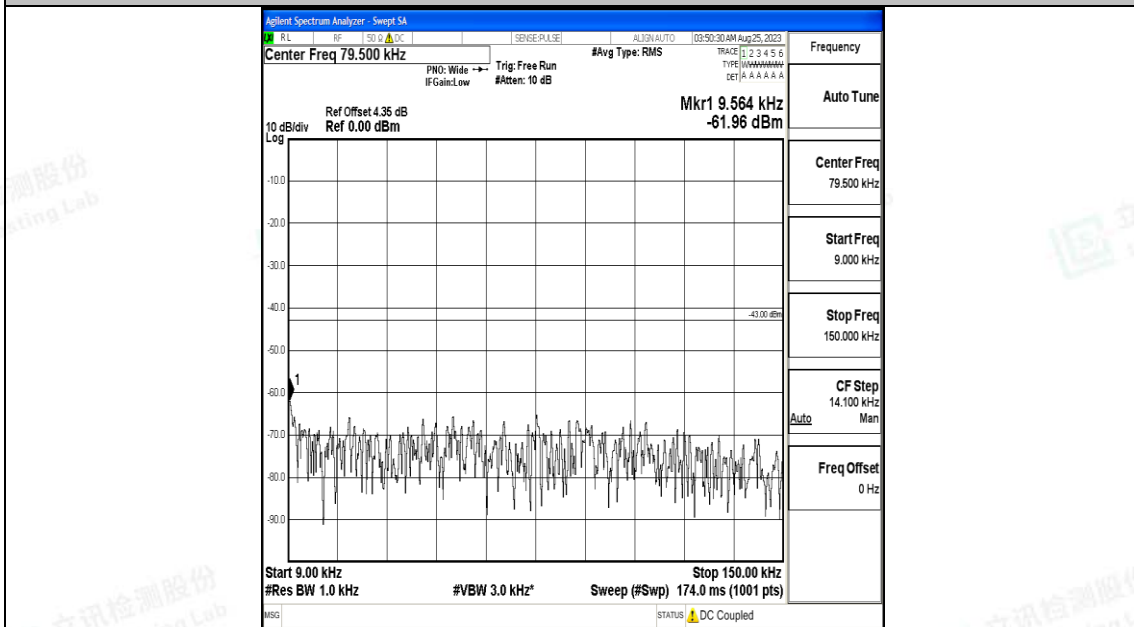

Band4_1.4MHz_QPSK_20393_1RB#0_30~1000_30~1000

Band4_1.4MHz_QPSK_20393_1RB#0_1000~3000_1000~3000

Band4_1.4MHz_QPSK_20393_1RB#0_3000~20000_3000~20000

Band4_1.4MHz_16QAM_20393_1RB#0_0.009~0.15_0.009~0.15

Band4_1.4MHz_16QAM_20393_1RB#0_0.15~30_0.15~30