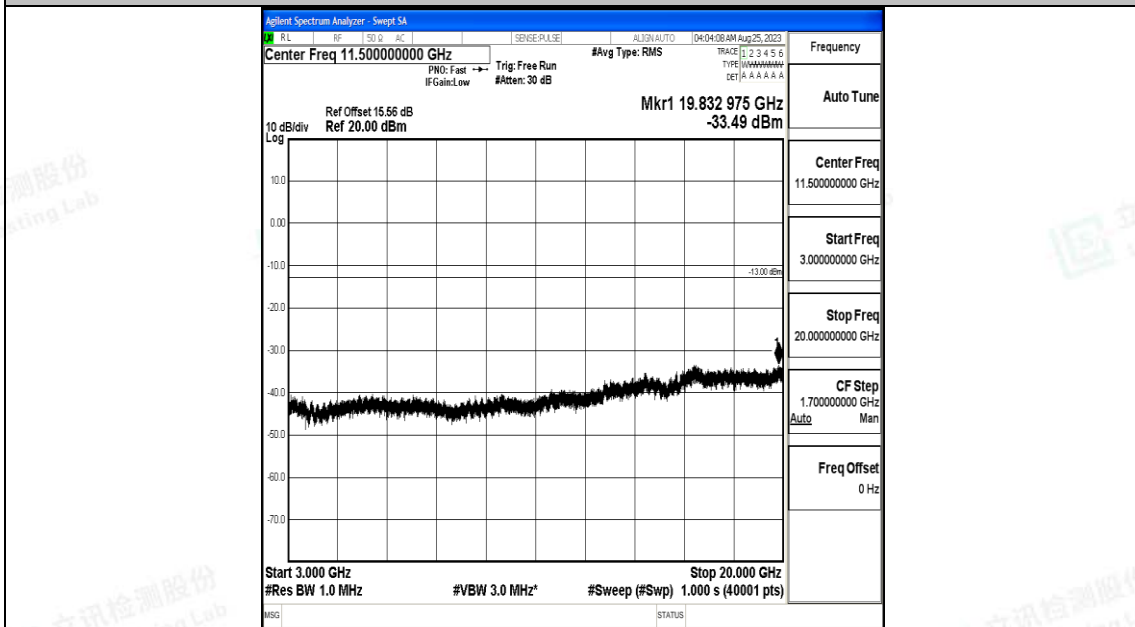

Band4_3MHz_16QAM_20385_1RB#0_1000~3000_1000~3000

Band4_3MHz_16QAM_20385_1RB#0_3000~20000_3000~20000