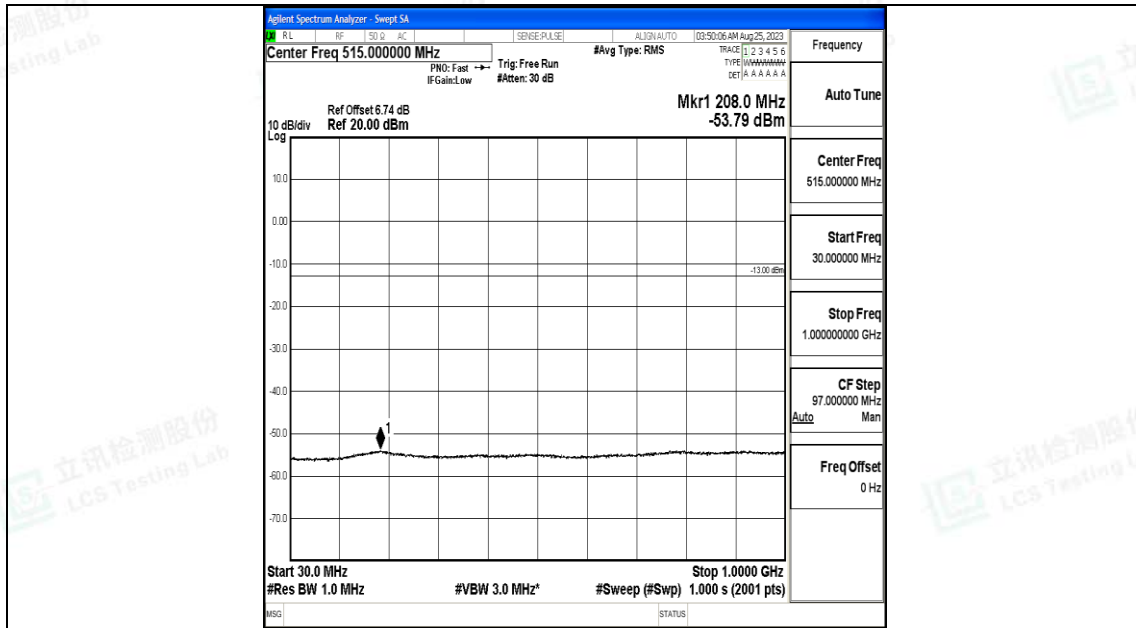

Band4_1.4MHz_16QAM_20175_1RB#0_30~1000_30~1000

Band4_1.4MHz_16QAM_20175_1RB#0_1000~3000_1000~3000

Band4_1.4MHz_16QAM_20175_1RB#0_3000~20000_3000~20000

Band4_1.4MHz_QPSK_20393_1RB#0_0.009~0.15_0.009~0.15

Band4_1.4MHz_QPSK_20393_1RB#0_0.15~30_0.15~30