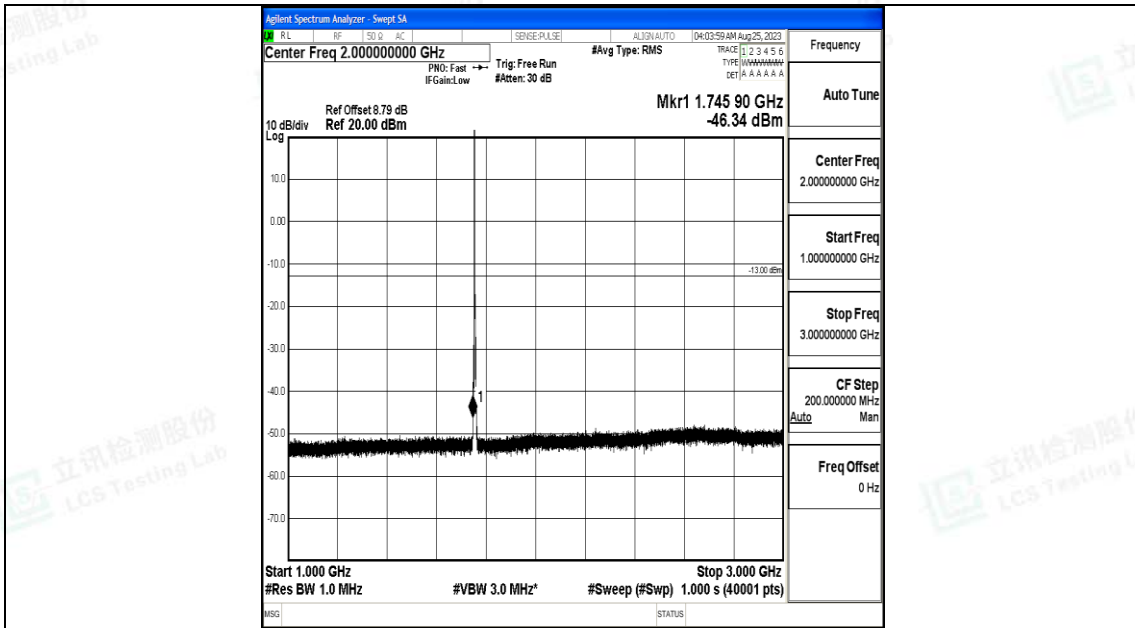

Band4_3MHz_16QAM_20385_1RB#0_30~1000_30~1000

Band4_3MHz_16QAM_20385_1RB#0_1000~3000_1000~3000