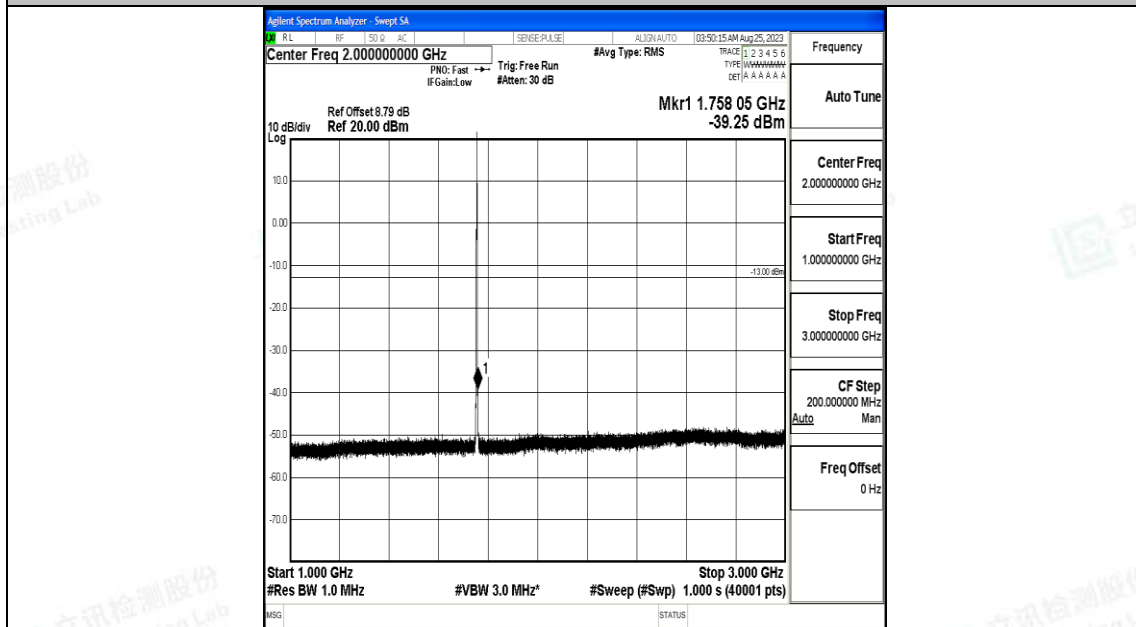

Band4_1.4MHz_QPSK_20393_1RB#0_30~1000_30~1000

Band4_1.4MHz_QPSK_20393_1RB#0_1000~3000_1000~3000