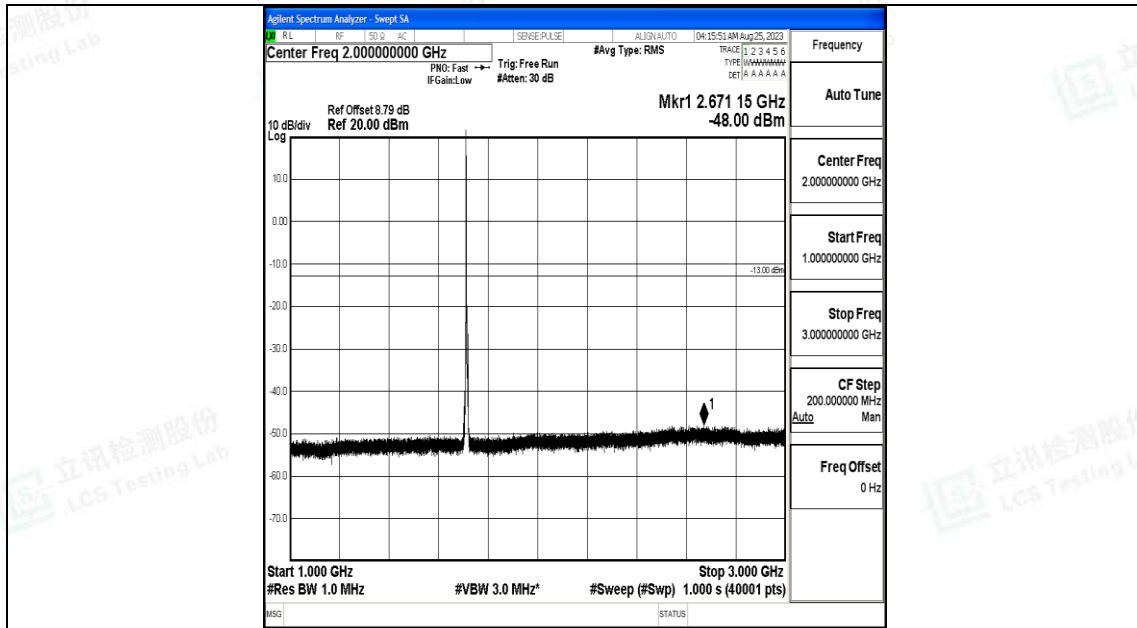

Band4_5MHz_16QAM_19975_1RB#0_30~1000_30~1000