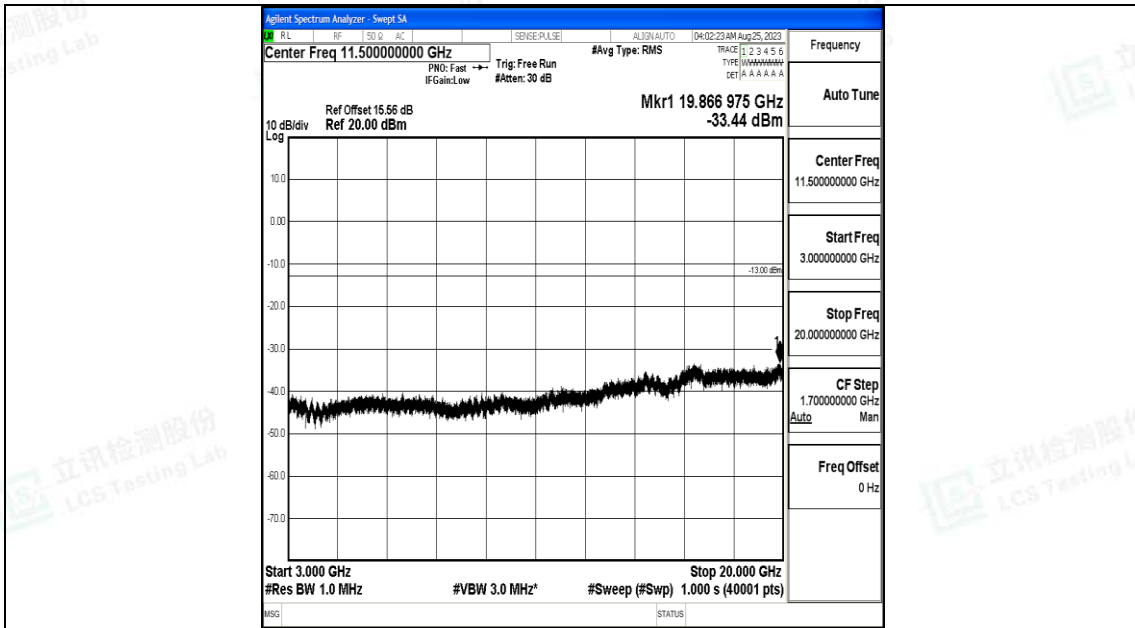

Band4_3MHz_QPSK_20175_1RB#0_1000~3000_1000~3000

Band4_3MHz_QPSK_20175_1RB#0_3000~20000_3000~20000