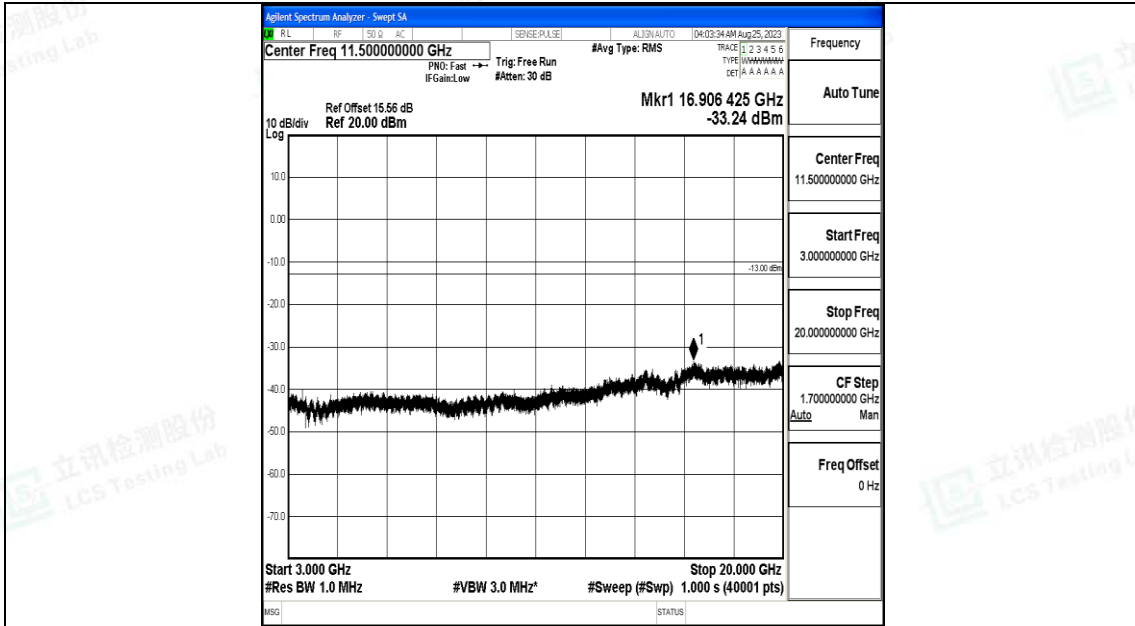

Band4_3MHz_QPSK_20385_1RB#0_1000~3000_1000~3000

Band4_3MHz_QPSK_20385_1RB#0_3000~20000_3000~20000