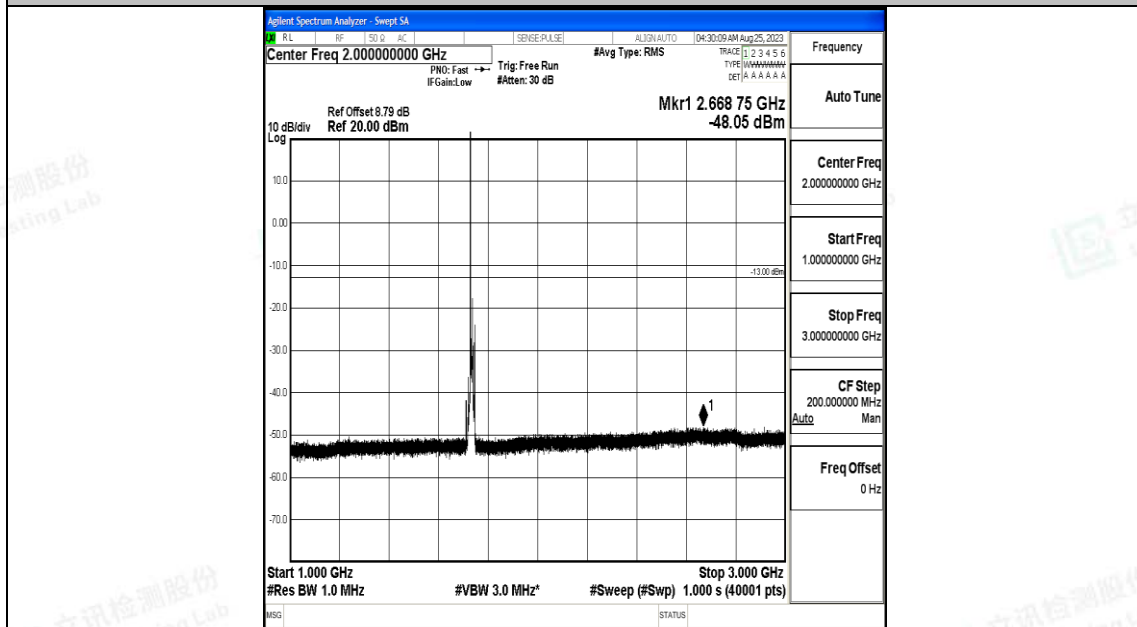

Band4_10MHz_16QAM_20000_1RB#0_3000~20000_3000~20000

Band4_10MHz_QPSK_20175_1RB#0_0.009~0.15_0.009~0.15

Band4_10MHz_QPSK_20175_1RB#0_0.15~30_0.15~30

Band4_10MHz_QPSK_20175_1RB#0_30~1000_30~1000

Band4_10MHz_QPSK_20175_1RB#0_1000~3000_1000~3000