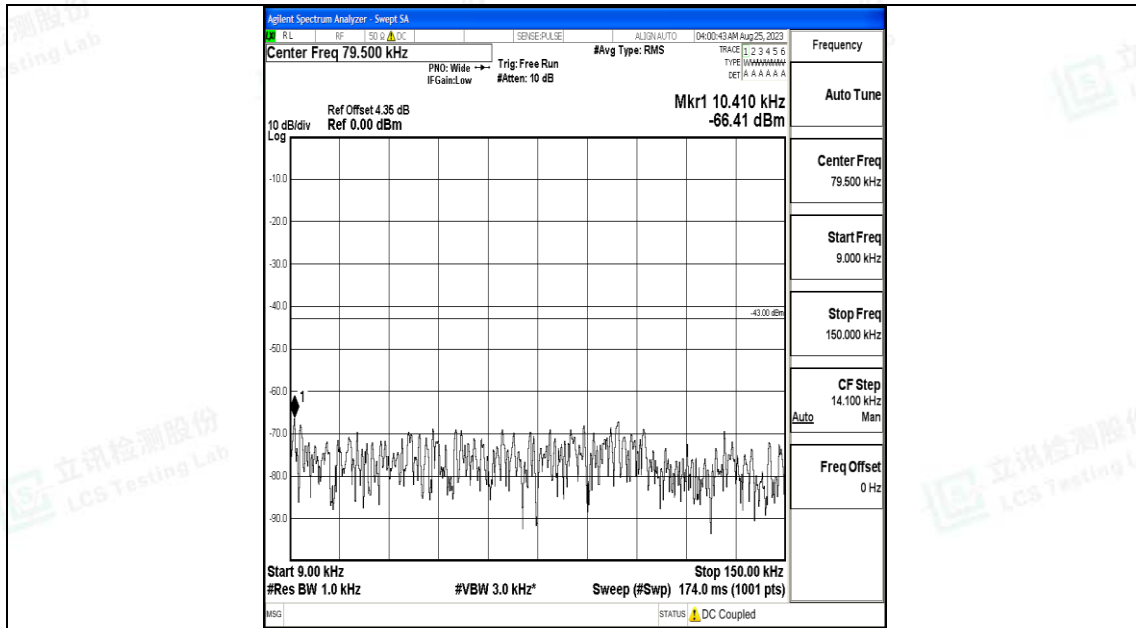

Band4_1.4MHz_16QAM_20393_1RB#0_30~1000_30~1000

Band4_1.4MHz_16QAM_20393_1RB#0_1000~3000_1000~3000

Band4_1.4MHz_16QAM_20393_1RB#0_3000~20000_3000~20000

Band4_3MHz_QPSK_19965_1RB#0_0.009~0.15_0.009~0.15

Band4_3MHz_QPSK_19965_1RB#0_0.15~30_0.15~30