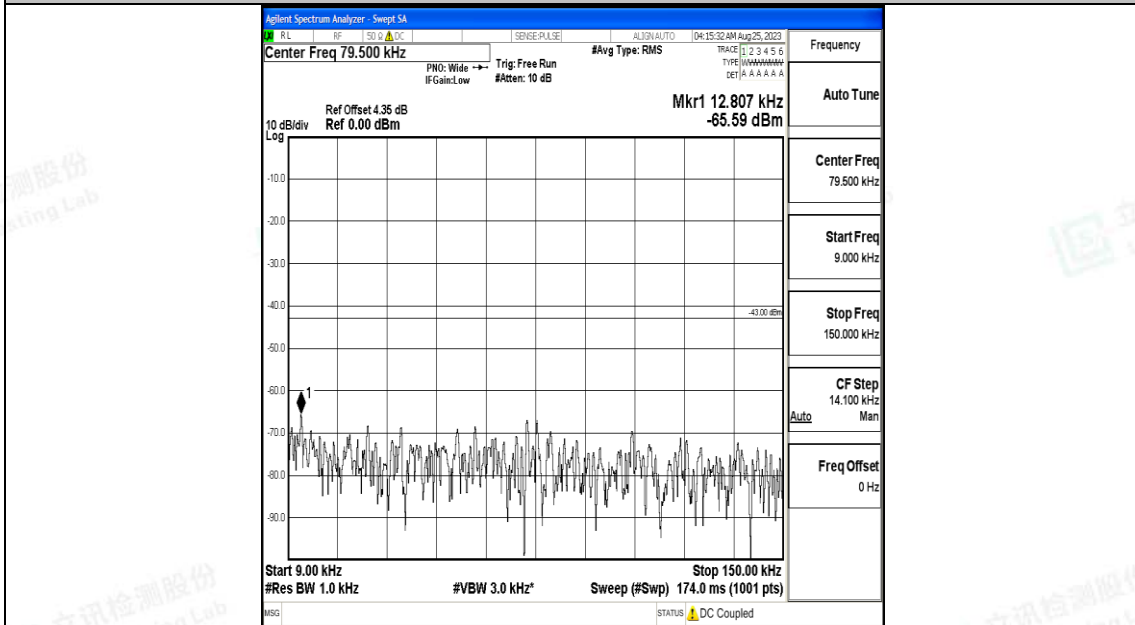

Band4_5MHz_QPSK_19975_1RB#0_30~1000_30~1000

Band4_5MHz_QPSK_19975_1RB#0_1000~3000_1000~3000

Band4_5MHz_QPSK_19975_1RB#0_3000~20000_3000~20000

Band4_5MHz_16QAM_19975_1RB#0_0.009~0.15_0.009~0.15

Band4_5MHz_16QAM_19975_1RB#0_0.15~30_0.15~30