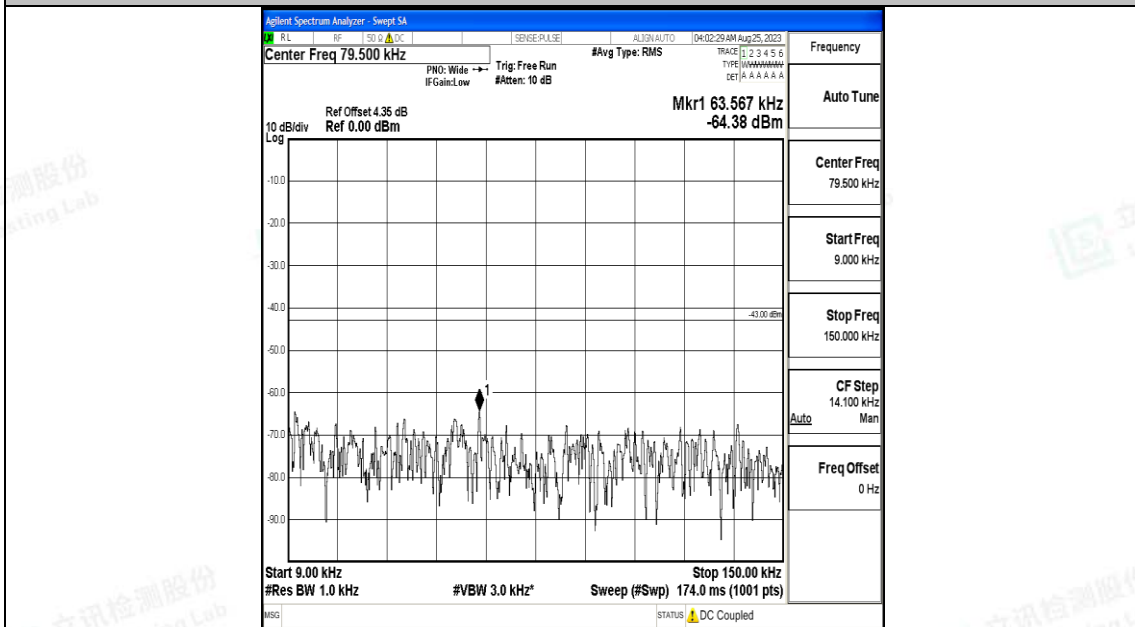

Band4_3MHz_QPSK_20175_1RB#0_30~1000_30~1000

Band4_3MHz_QPSK_20175_1RB#0_1000~3000_1000~3000

Band4_3MHz_QPSK_20175_1RB#0_3000~20000_3000~20000

Band4_3MHz_16QAM_20175_1RB#0_0.009~0.15_0.009~0.15

Band4_3MHz_16QAM_20175_1RB#0_0.15~30_0.15~30