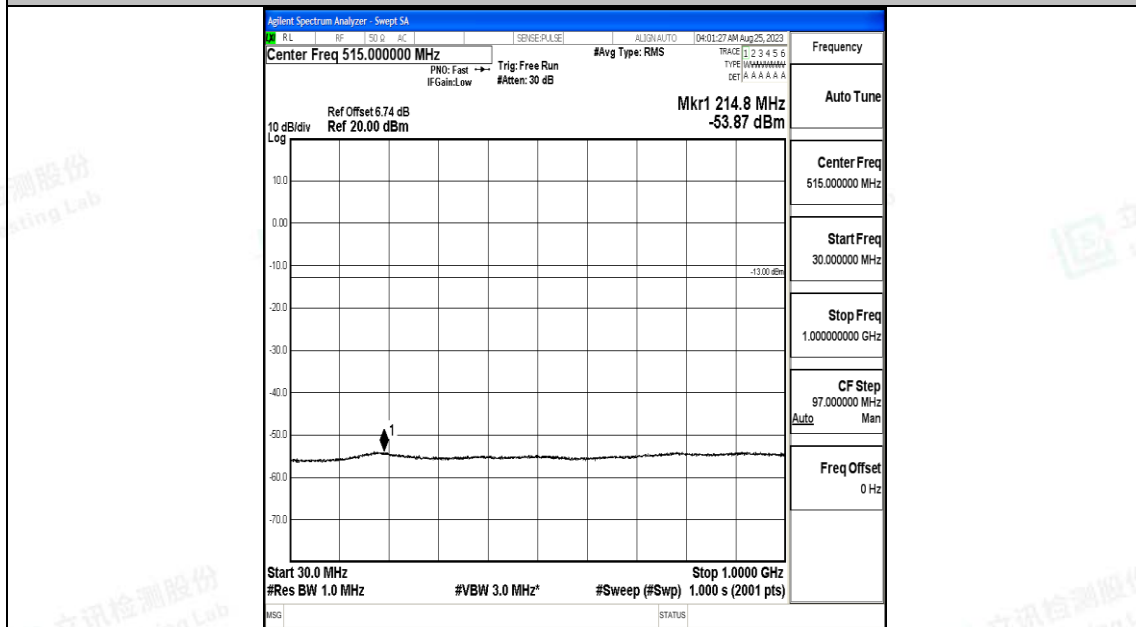

Band4_3MHz_QPSK_19965_1RB#0_30~1000_30~1000

Band4_3MHz_QPSK_19965_1RB#0_1000~3000_1000~3000

Band4_3MHz_QPSK_19965_1RB#0_3000~20000_3000~20000

Band4_3MHz_16QAM_19965_1RB#0_0.009~0.15_0.009~0.15

Band4_3MHz_16QAM_19965_1RB#0_0.15~30_0.15~30