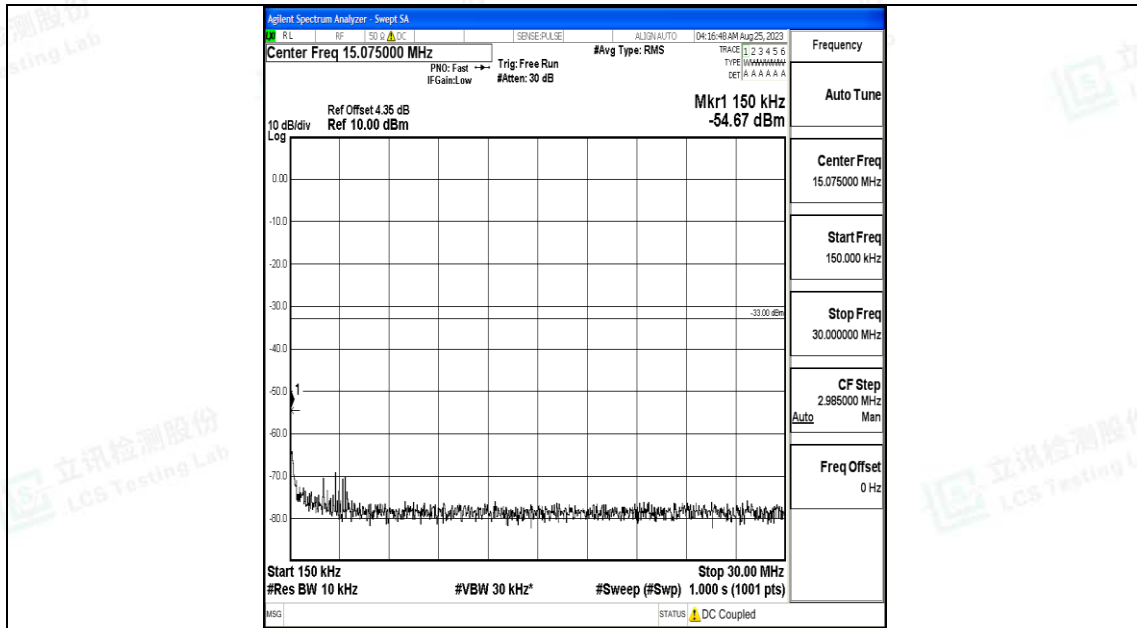

Band4_5MHz_16QAM_20175_1RB#0_0.009~0.15_0.009~0.15

Band4_5MHz_16QAM_20175_1RB#0_0.15~30_0.15~30