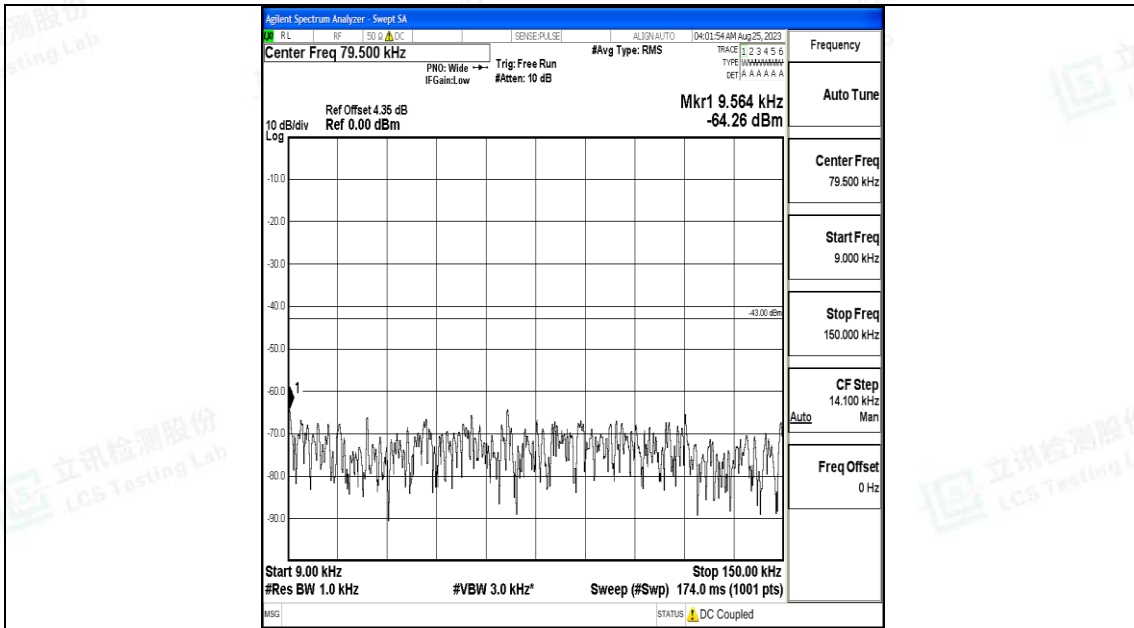

Band4_3MHz_16QAM_19965_1RB#0_30~1000_30~1000

Band4_3MHz_16QAM_19965_1RB#0_1000~3000_1000~3000

Band4_3MHz_16QAM_19965_1RB#0_3000~20000_3000~20000

Band4_3MHz_QPSK_20175_1RB#0_0.009~0.15_0.009~0.15

Band4_3MHz_QPSK_20175_1RB#0_0.15~30_0.15~30