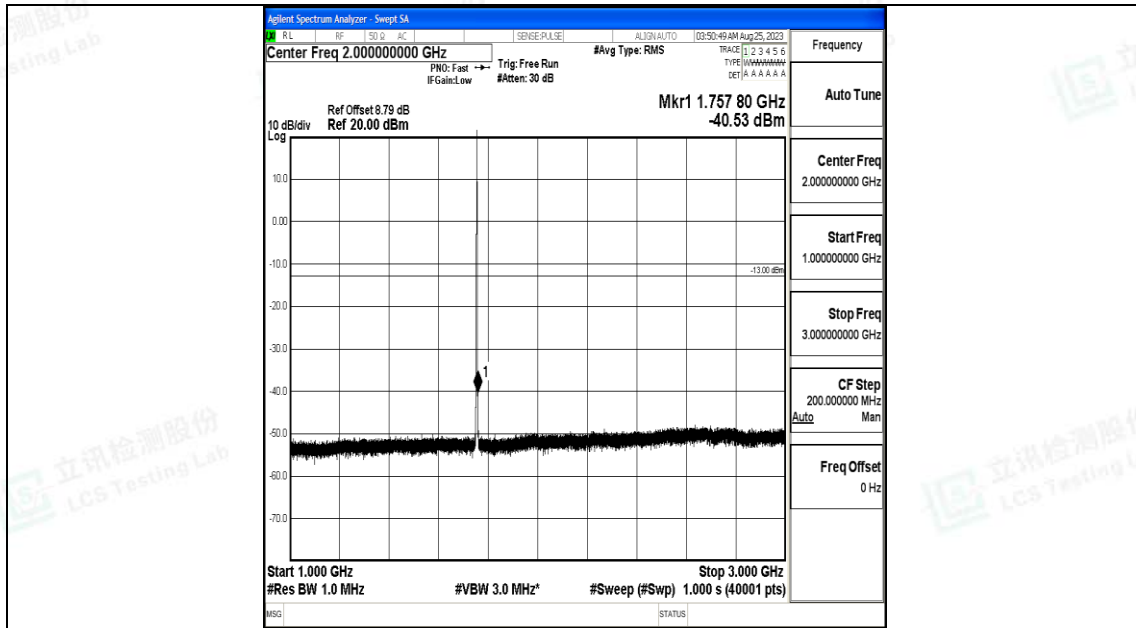

Band4_1.4MHz_16QAM_20393_1RB#0_30~1000_30~1000

Band4_1.4MHz_16QAM_20393_1RB#0_1000~3000_1000~3000