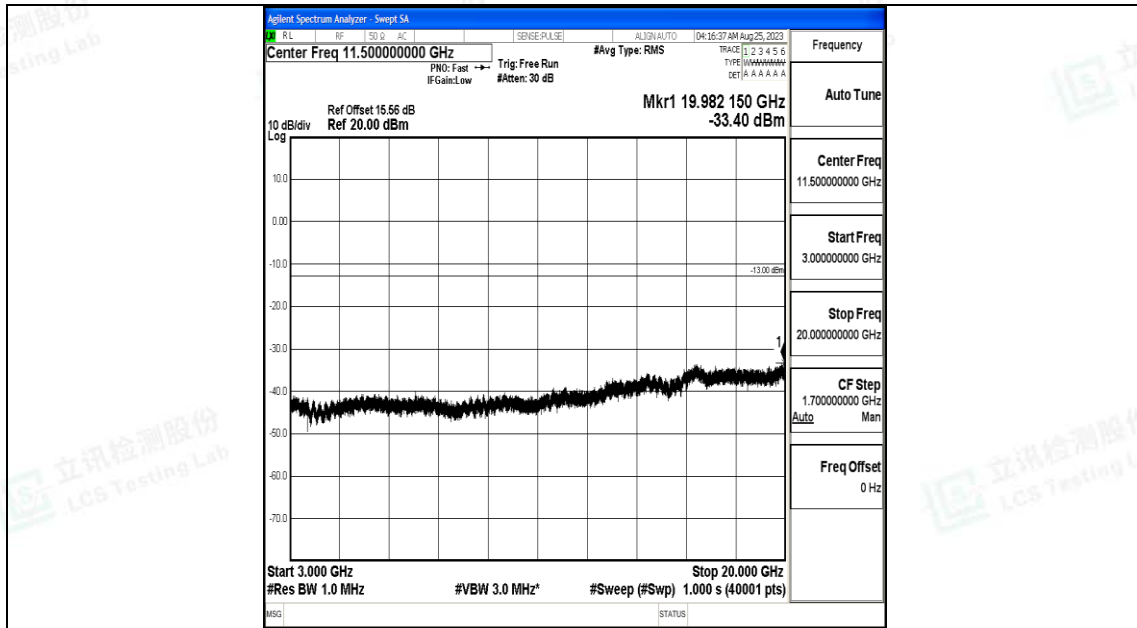

Band4_5MHz_16QAM_19975_1RB#0_30~1000_30~1000

Band4_5MHz_QPSK_20175_1RB#0_0.009~0.15_0.009~0.15

Band4_5MHz_QPSK_20175_1RB#0_0.15~30_0.15~30

Band4_5MHz_QPSK_20175_1RB#0_30~1000_30~1000

Band4_5MHz_QPSK_20175_1RB#0_1000~3000_1000~3000