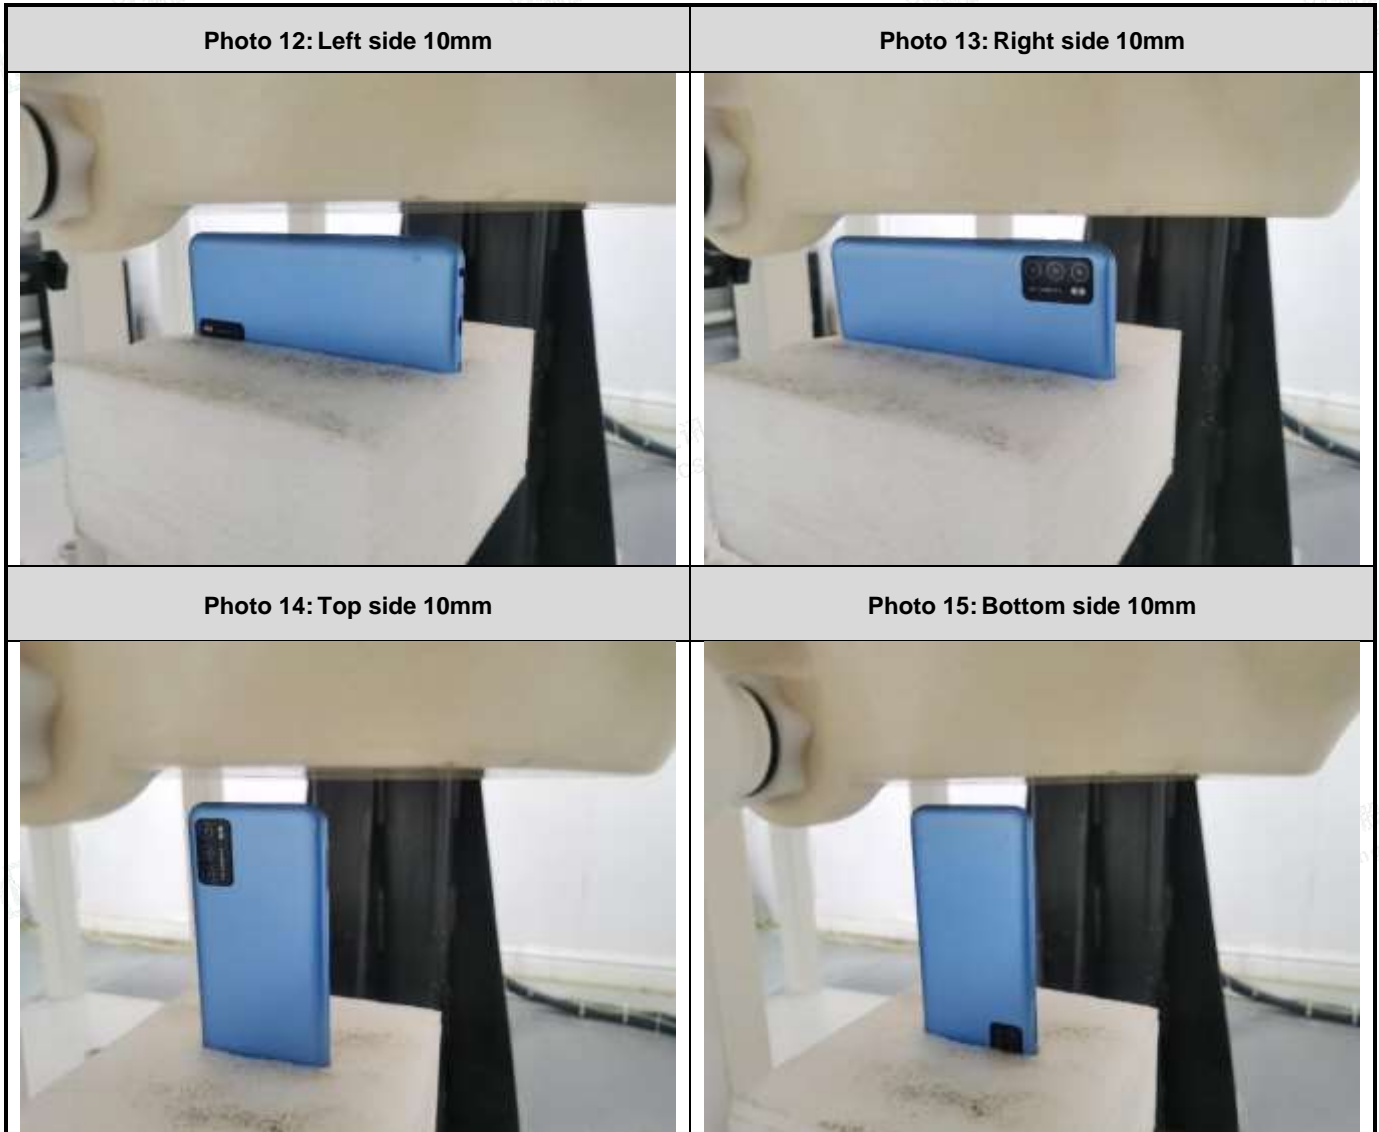

### 3. Photographs of EUT test position

|   |  |
|---|--|
| <p>Photo 6: Left touch cheek</p>  | <p>Photo 7: Left tilted 15 degree</p>  |
|    |    |
| <p>Photo 8: Right touch cheek</p>   | <p>Photo 9: Right tilted 15 degree</p>   |
|   |   |
| <p>Photo 10: Front side 10mm</p>  | <p>Photo 11: Back side 10mm</p>  |
|  |  |