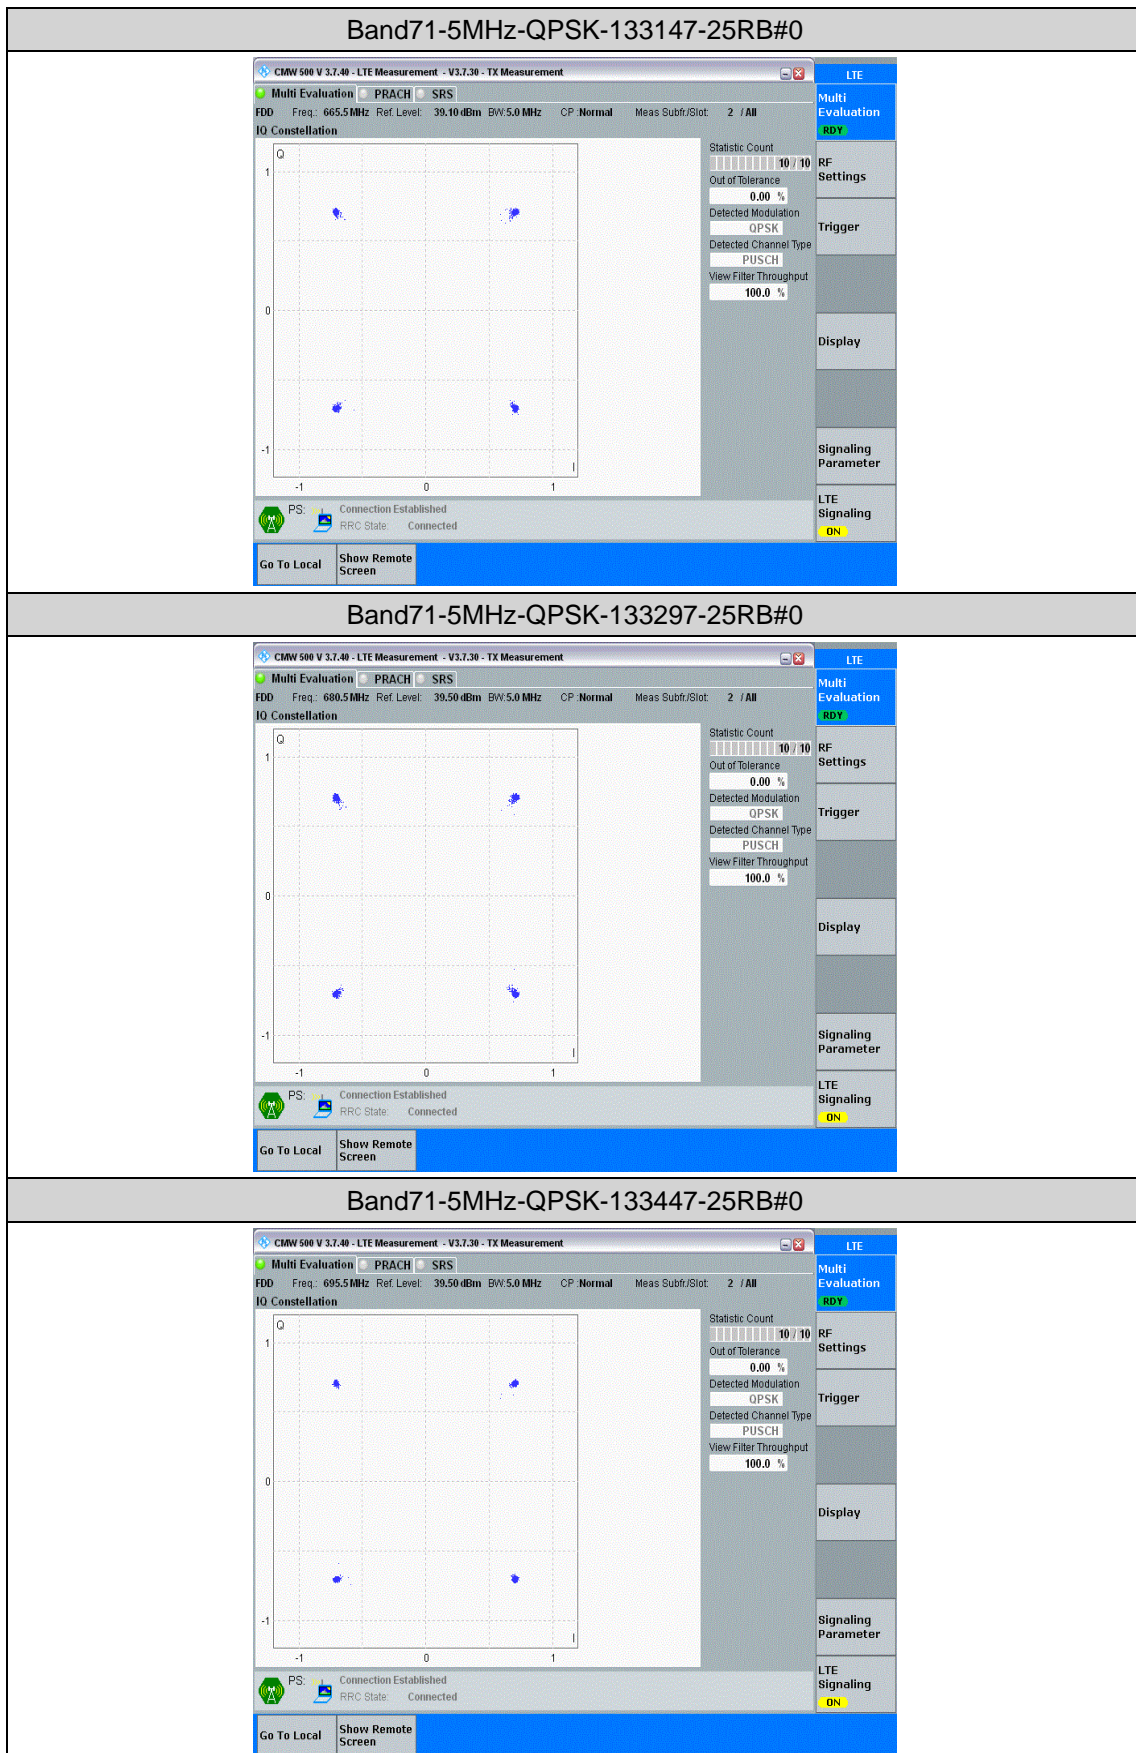

Test Graphs