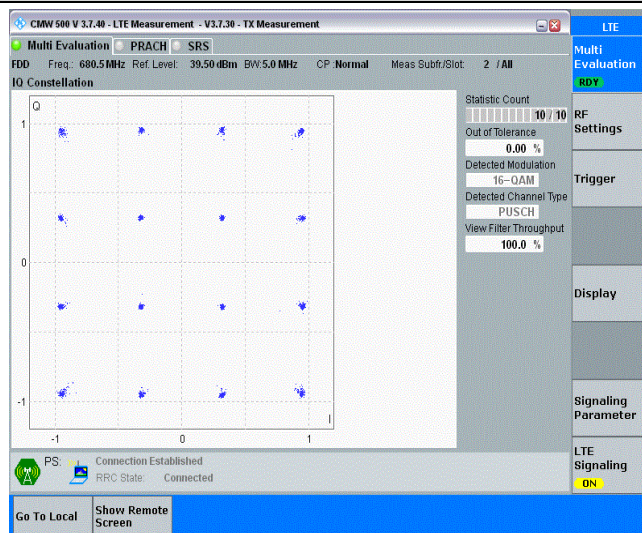

Band71-5MHz-16QAM-133297-25RB#0