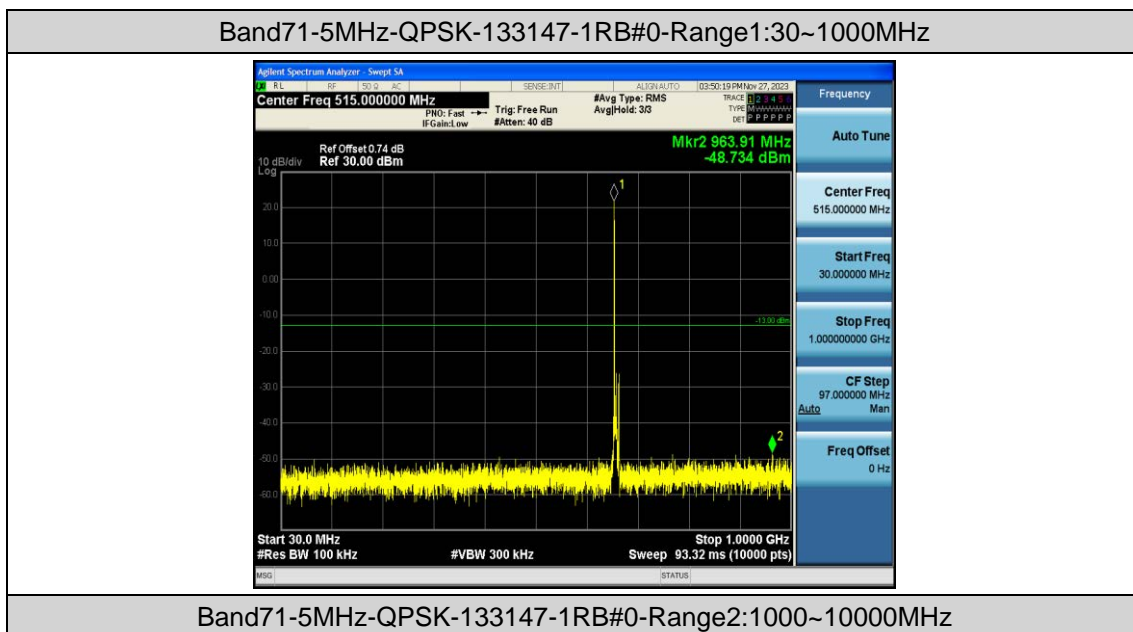

Band7 1	20MHz	QPSK	13332 2	1RB#0	Range2:1000~10000M Hz	-43.7 5	PAS S
Band7 1	20MHz	QPSK	13337 2	1RB#0	Range1:30~1000MHz	-48.8 7	PAS S
Band7 1	20MHz	QPSK	13337 2	1RB#0	Range2:1000~10000M Hz	-41.2 2	PAS S
Band7 1	20MHz	16QAM	13322 2	1RB#0	Range1:30~1000MHz	-49.2 7	PAS S
Band7 1	20MHz	16QAM	13322 2	1RB#0	Range2:1000~10000M Hz	-39.7 3	PAS S
Band7 1	20MHz	16QAM	13332 2	1RB#0	Range1:30~1000MHz	-48.6	PAS S
Band7 1	20MHz	16QAM	13332 2	1RB#0	Range2:1000~10000M Hz	-43.9 8	PAS S
Band7 1	20MHz	16QAM	13337 2	1RB#0	Range1:30~1000MHz	-48.8 9	PAS S
Band7 1	20MHz	16QAM	13337 2	1RB#0	Range2:1000~10000M Hz	-41.0 2	PAS S

Test Graphs