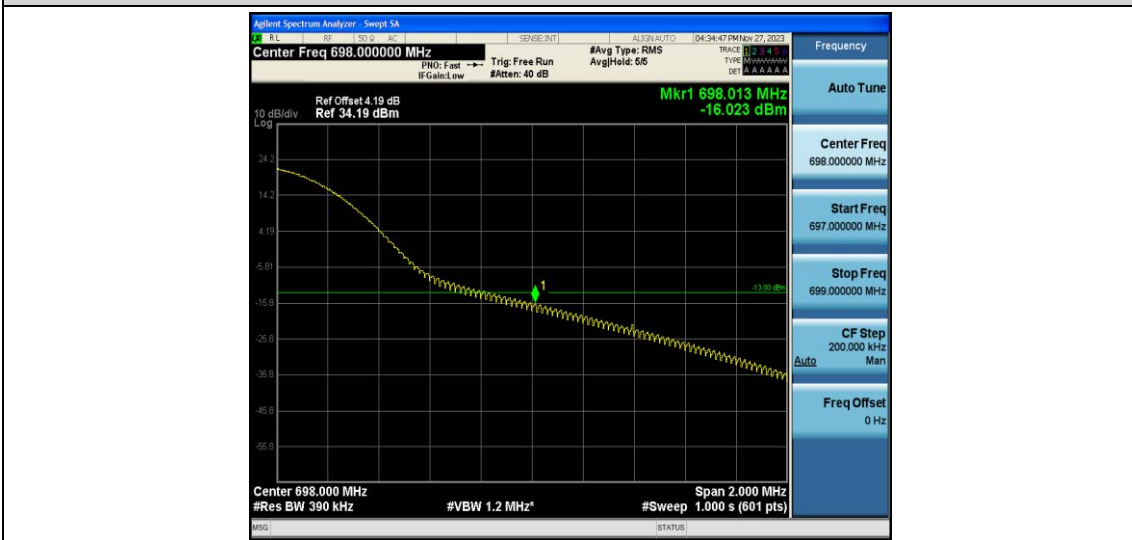

Band71-20MHz-16QAM-133222-1RB#99

Band71-20MHz-16QAM-133222-100RB#0

Band71-20MHz-16QAM-133372-1RB#0

Band71-20MHz-16QAM-133372-1RB#99

Band71-20MHz-16QAM-133372-100RB#0

Appendix E: Conducted Spurious Emission