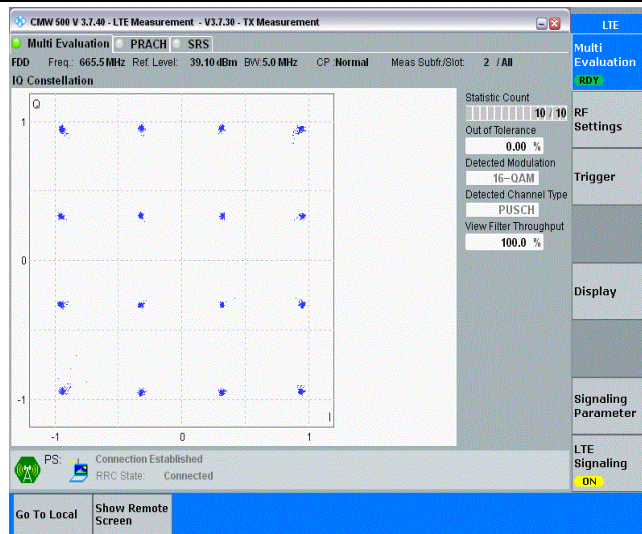

Band71-5MHz-16QAM-133147-25RB#0