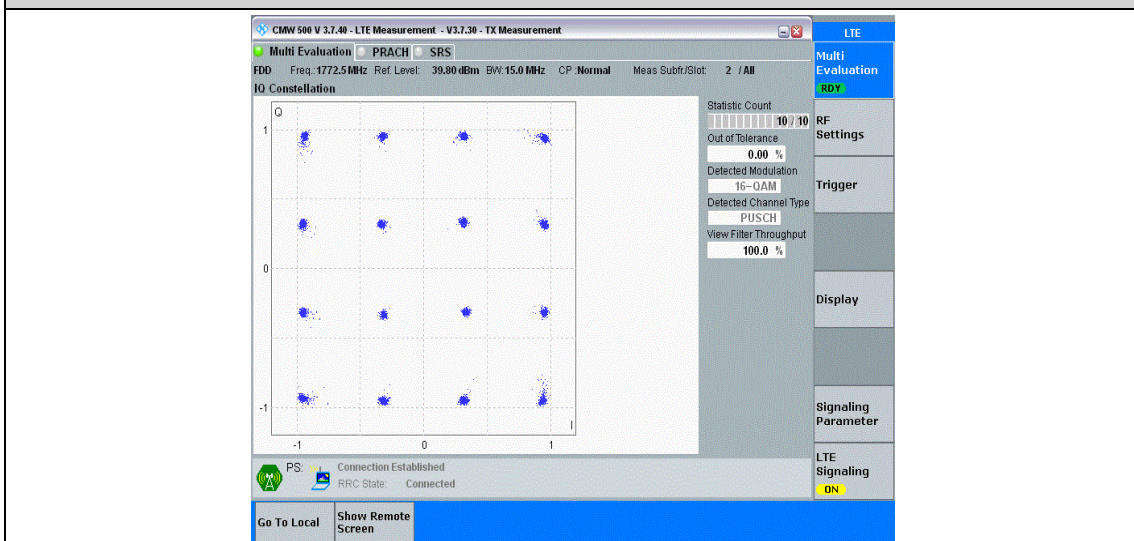

Band66-15MHz-16QAM-132597-75RB#0

Band66-20MHz-QPSK-132072-100RB#0