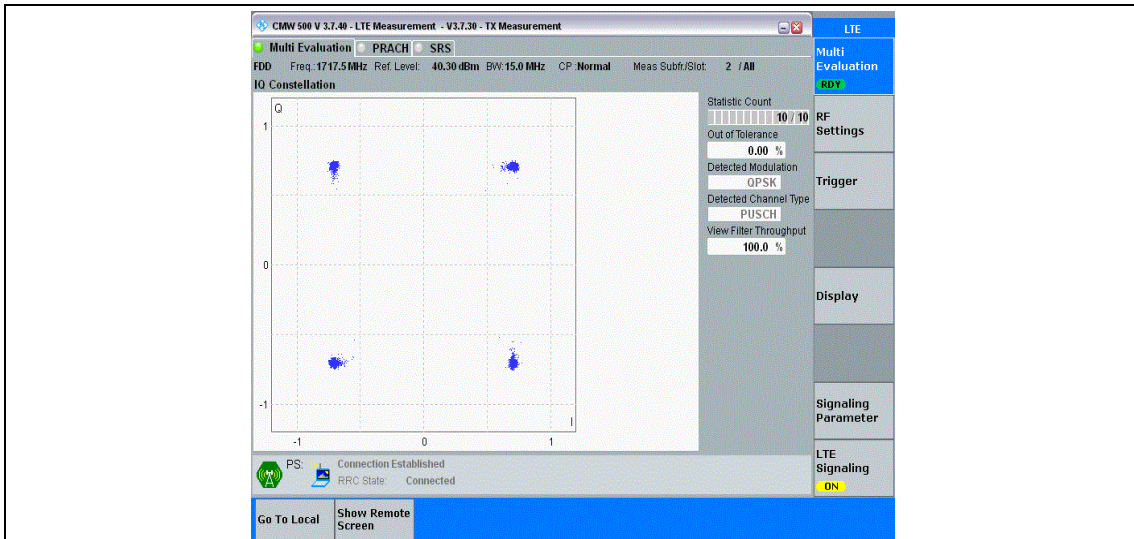

Band66-10MHz-16QAM-132322-50RB#0

Band66-10MHz-16QAM-132622-50RB#0

Band66-15MHz-QPSK-132047-75RB#0

Band66-15MHz-QPSK-132322-75RB#0

Band66-15MHz-QPSK-132597-75RB#0

Band66-15MHz-16QAM-132047-75RB#0

Band66-15MHz-16QAM-132322-75RB#0