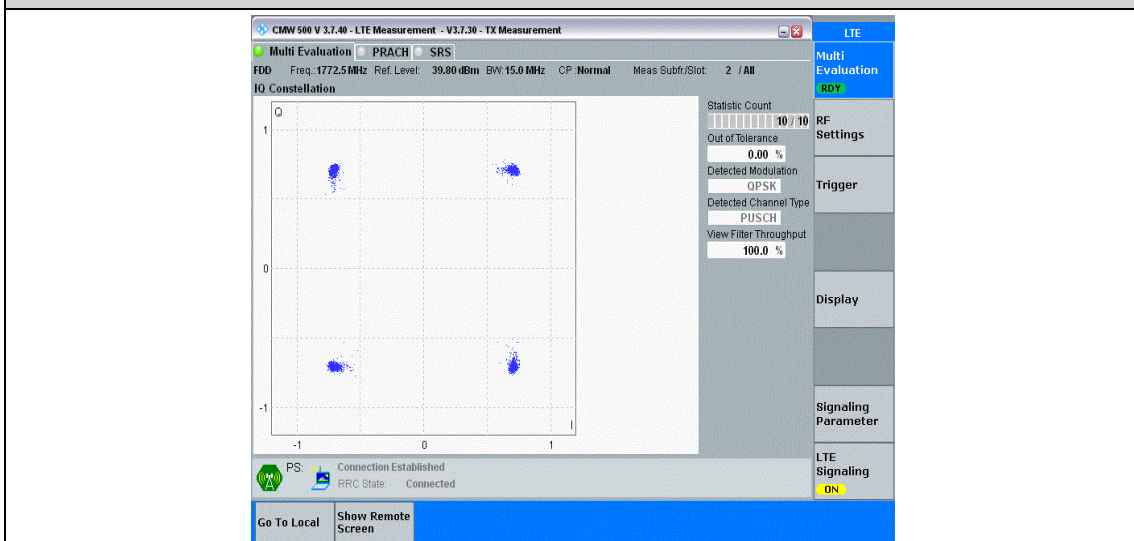

Band66-10MHz-16QAM-132322-50RB#0

Band66-10MHz-16QAM-132622-50RB#0

Band66-15MHz-QPSK-132047-75RB#0

Band66-15MHz-QPSK-132322-75RB#0

Band66-15MHz-QPSK-132597-75RB#0

Band66-15MHz-16QAM-132047-75RB#0

Band66-15MHz-16QAM-132322-75RB#0