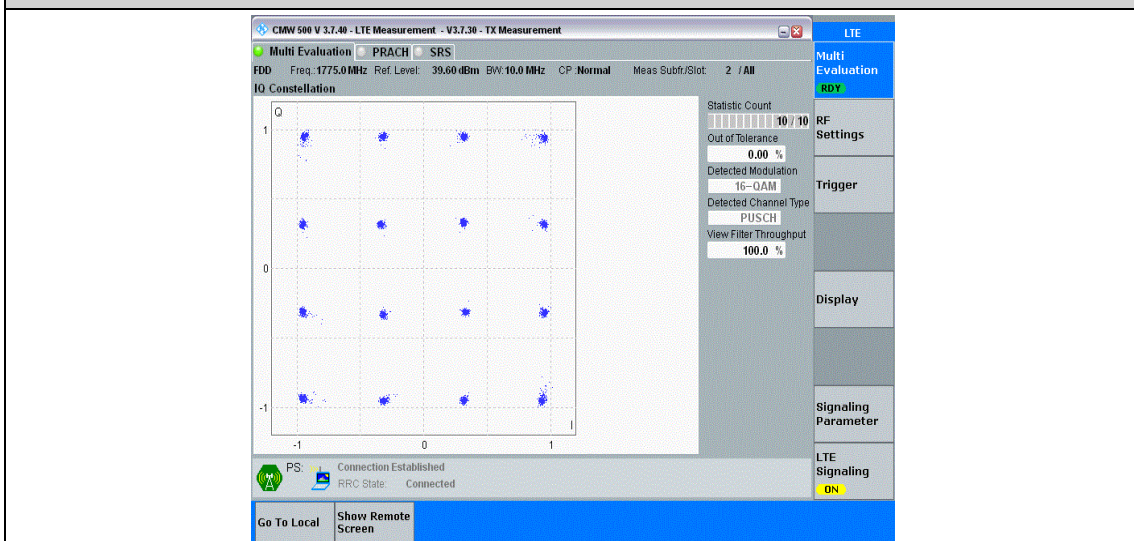

Band66-10MHz-16QAM-132322-50RB#0

Band66-10MHz-16QAM-132622-50RB#0

Band66-15MHz-QPSK-132047-75RB#0

Band66-15MHz-QPSK-132322-75RB#0

Band66-15MHz-QPSK-132597-75RB#0

Band66-15MHz-16QAM-132047-75RB#0

Band66-15MHz-16QAM-132322-75RB#0