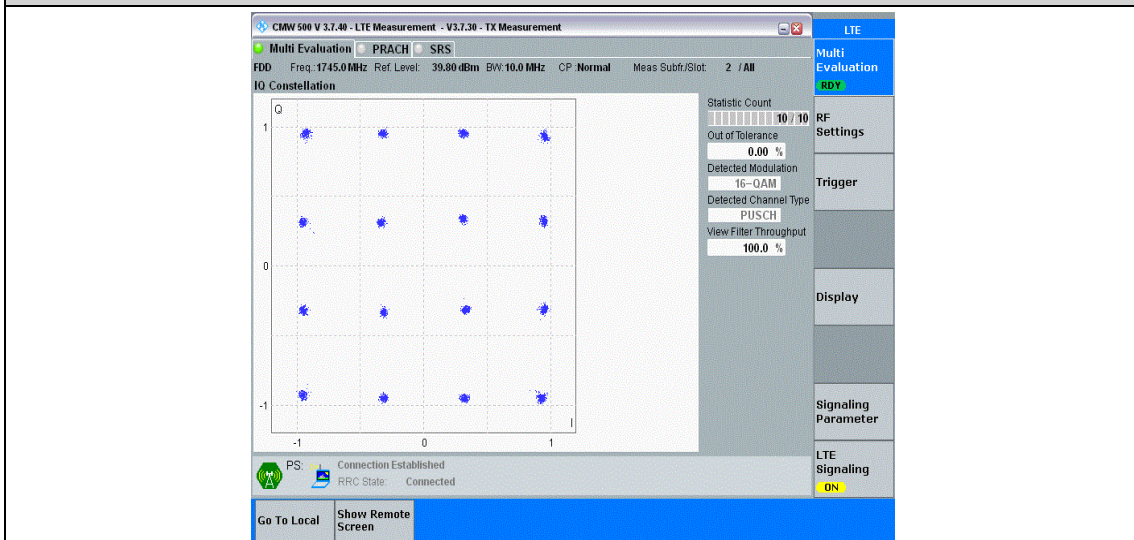

Band66-10MHz-16QAM-132322-50RB#0

Band66-10MHz-16QAM-132622-50RB#0

Band66-15MHz-QPSK-132047-75RB#0

Band66-15MHz-QPSK-132322-75RB#0

Band66-15MHz-QPSK-132597-75RB#0

Band66-15MHz-16QAM-132047-75RB#0

Band66-15MHz-16QAM-132322-75RB#0