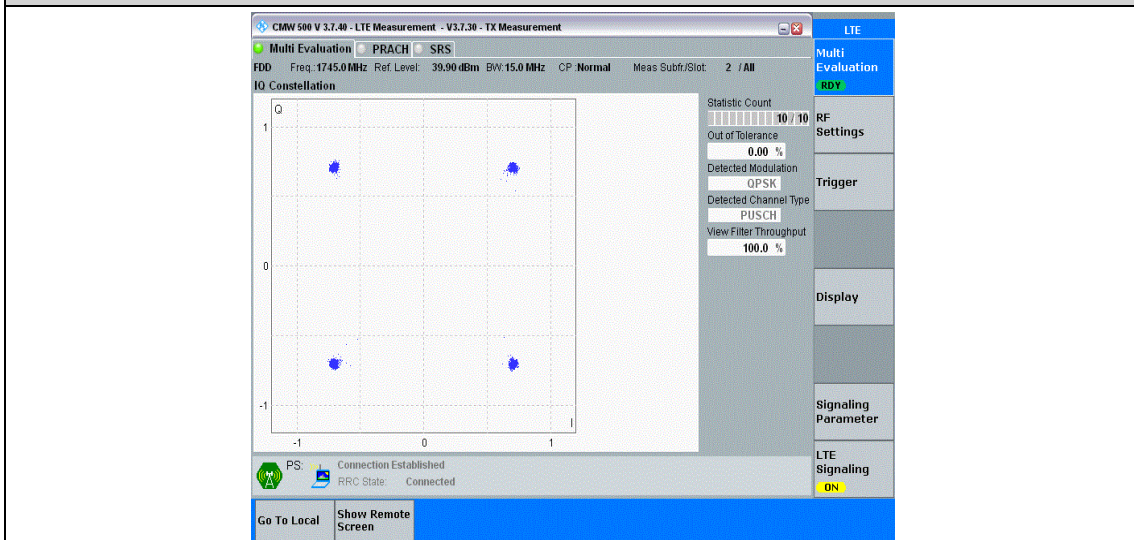

Band66-10MHz-16QAM-132322-50RB#0

Band66-10MHz-16QAM-132622-50RB#0

Band66-15MHz-QPSK-132047-75RB#0

Band66-15MHz-QPSK-132322-75RB#0

Band66-15MHz-QPSK-132597-75RB#0

Band66-15MHz-16QAM-132047-75RB#0

Band66-15MHz-16QAM-132322-75RB#0