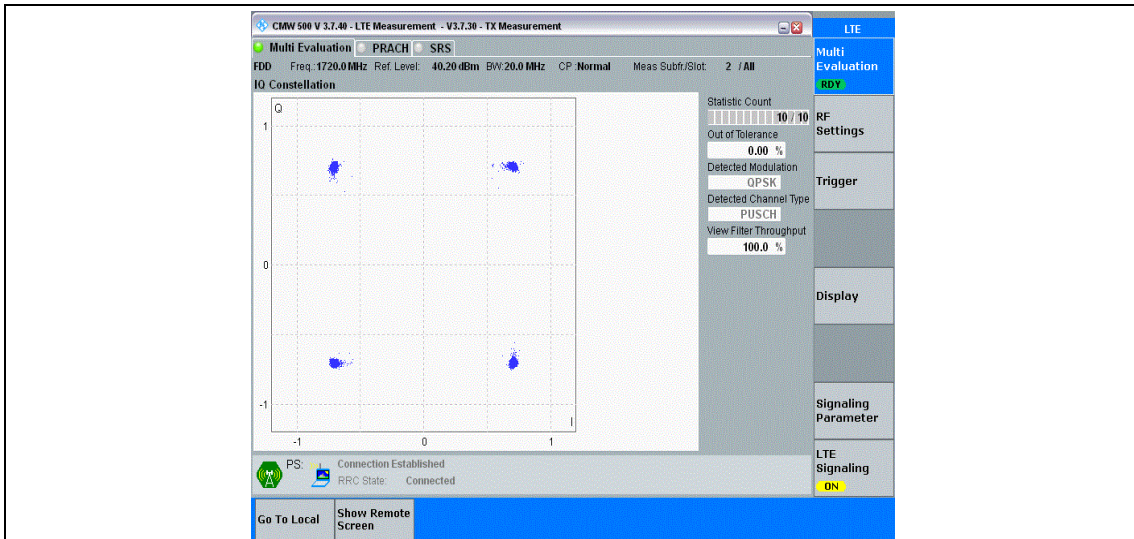

Band66-20MHz-QPSK-132072-100RB#0

Band66-20MHz-QPSK-132322-100RB#0