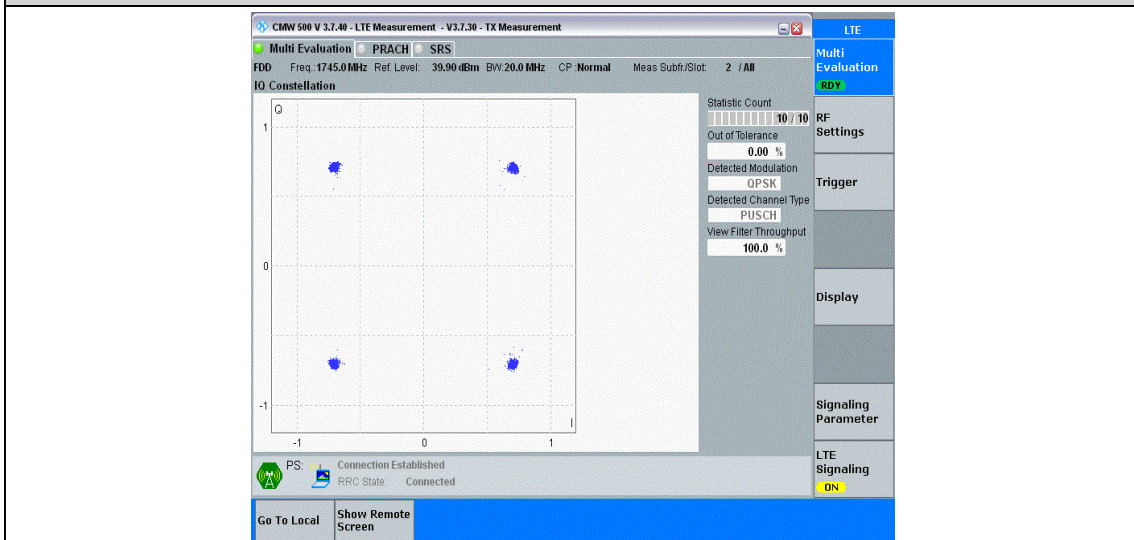

Band66-20MHz-QPSK-132322-100RB#0

Band66-20MHz-QPSK-132572-100RB#0