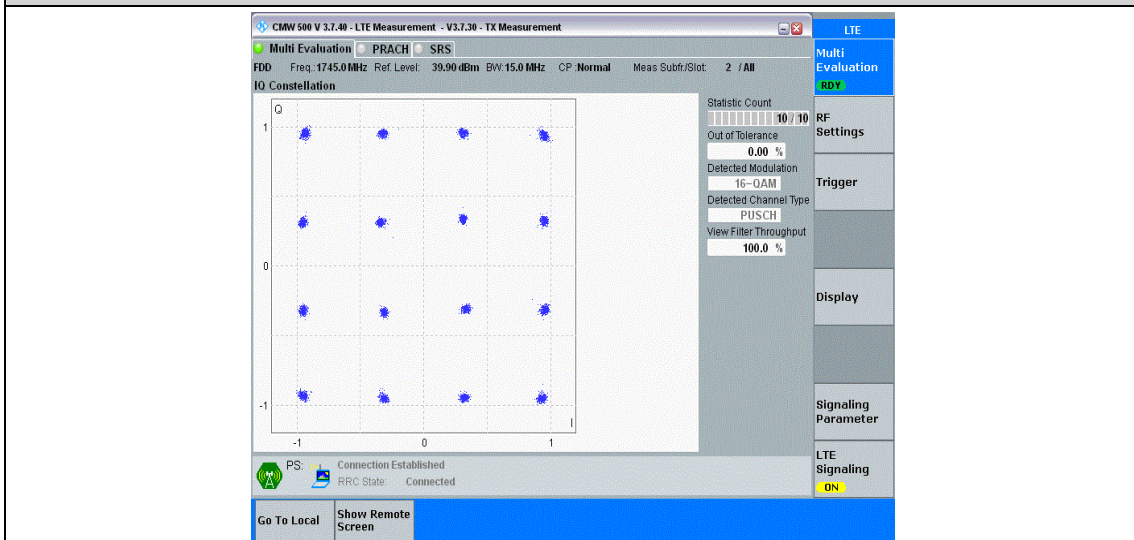

Band66-10MHz-16QAM-132322-50RB#0

Band66-10MHz-16QAM-132622-50RB#0

Band66-15MHz-QPSK-132047-75RB#0

Band66-15MHz-QPSK-132322-75RB#0

Band66-15MHz-QPSK-132597-75RB#0

Band66-15MHz-16QAM-132047-75RB#0

Band66-15MHz-16QAM-132322-75RB#0