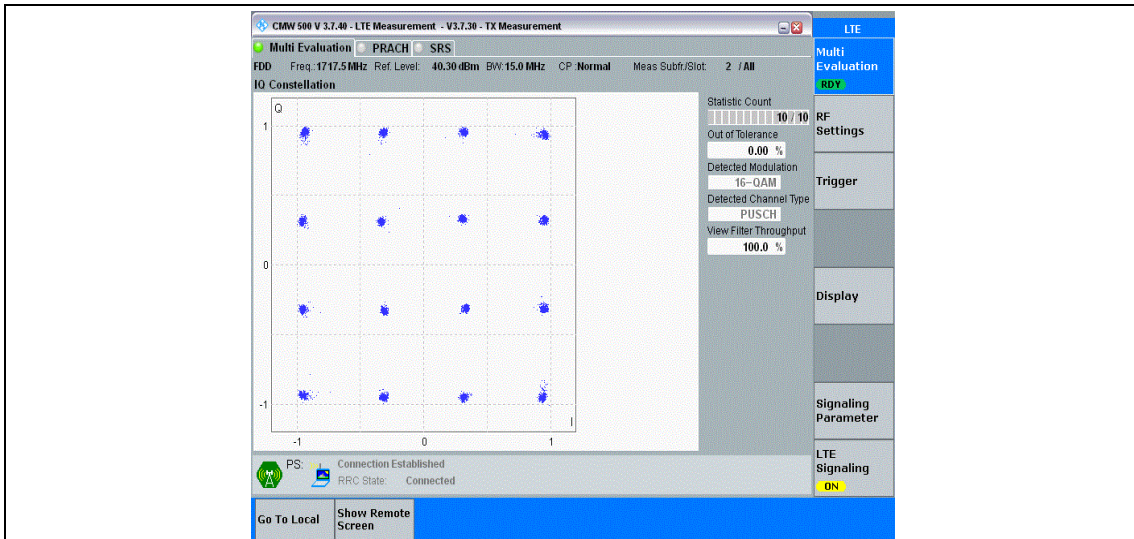

Band66-10MHz-16QAM-132322-50RB#0

Band66-10MHz-16QAM-132622-50RB#0

Band66-15MHz-QPSK-132047-75RB#0

Band66-15MHz-QPSK-132322-75RB#0

Band66-15MHz-QPSK-132597-75RB#0

Band66-15MHz-16QAM-132047-75RB#0

Band66-15MHz-16QAM-132322-75RB#0