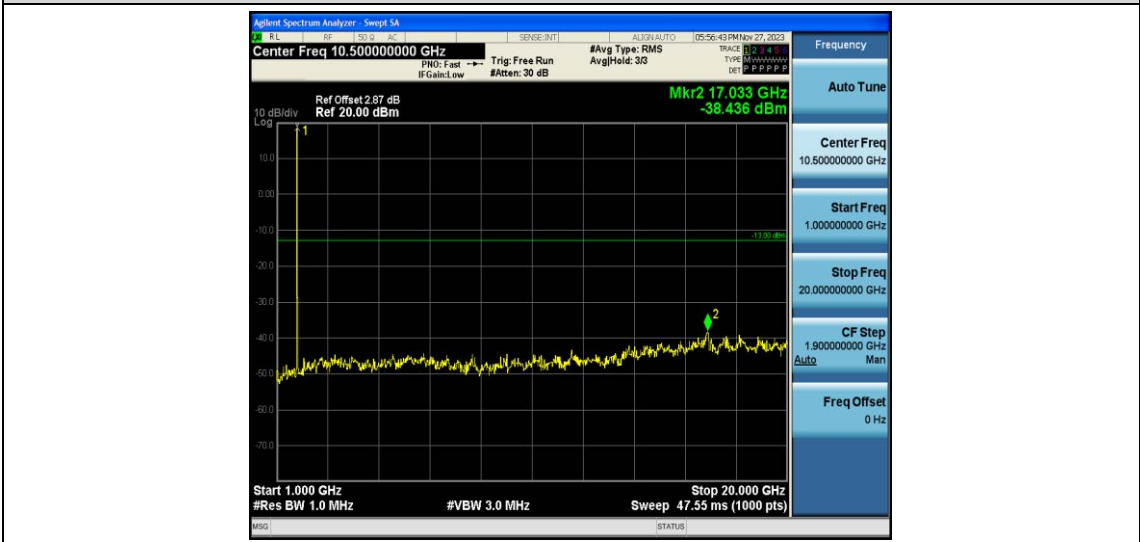

Band66-15MHz-16QAM-132322-1RB#0-Range1:30~1000MHz

Band66-15MHz-16QAM-132322-1RB#0-Range2:1000~20000MHz

Band66-15MHz-16QAM-132597-1RB#0-Range1:30~1000MHz

Band66-15MHz-16QAM-132597-1RB#0-Range2:1000~20000MHz