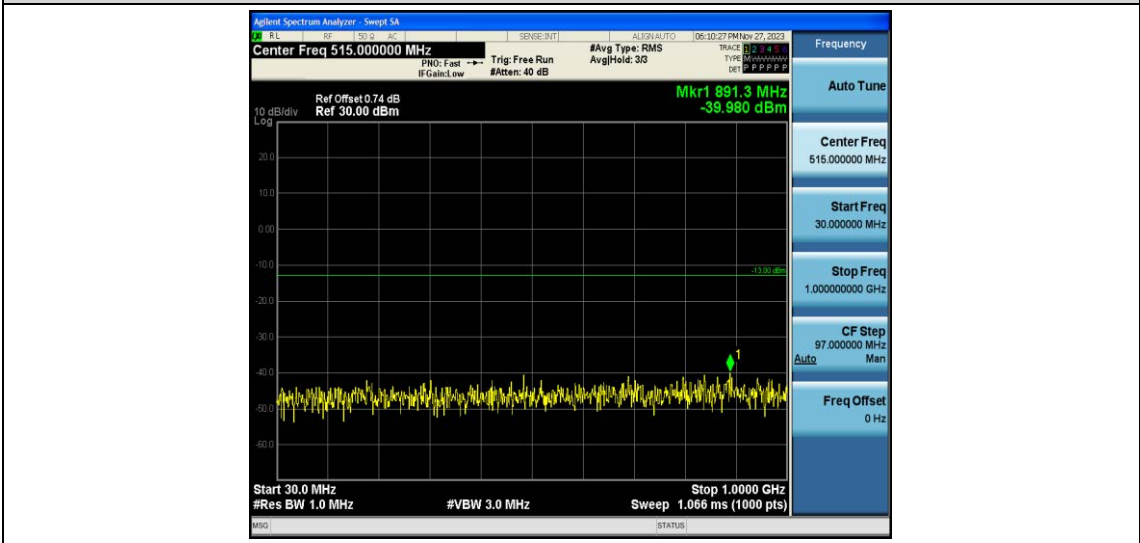

Band66-20MHz-QPSK-132072-1RB#0-Range1:30~1000MHz