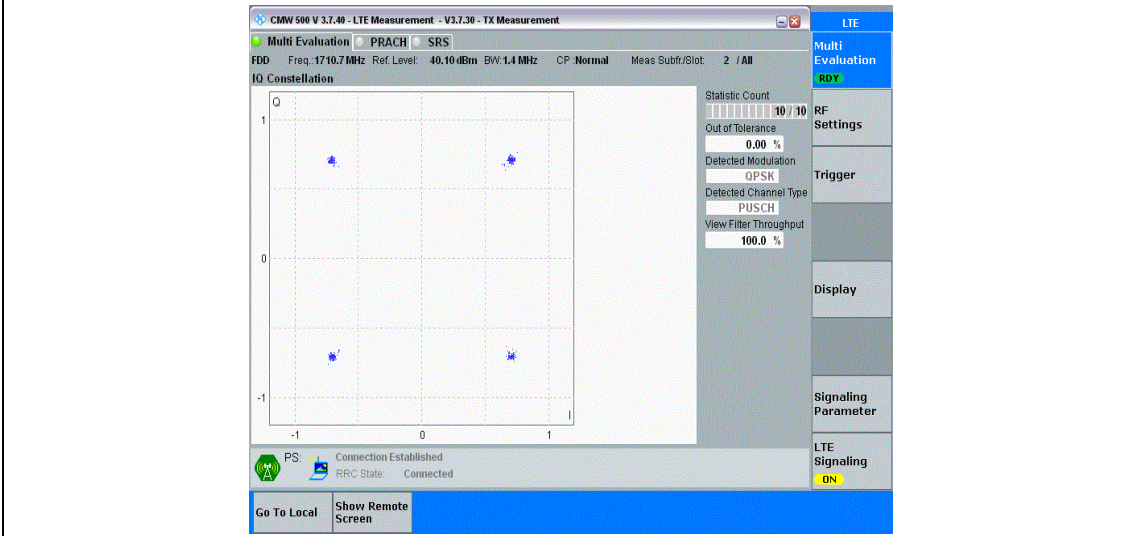

Test Graphs

Band66-1.4MHz-QPSK-131979-6RB#0