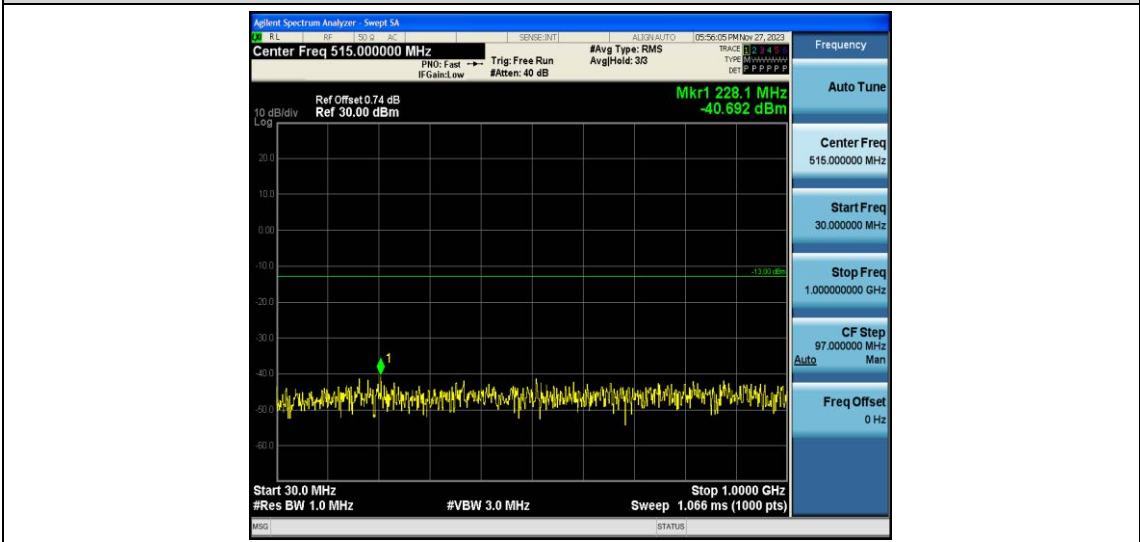

Band66-15MHz-16QAM-132322-1RB#0-Range1:30~1000MHz