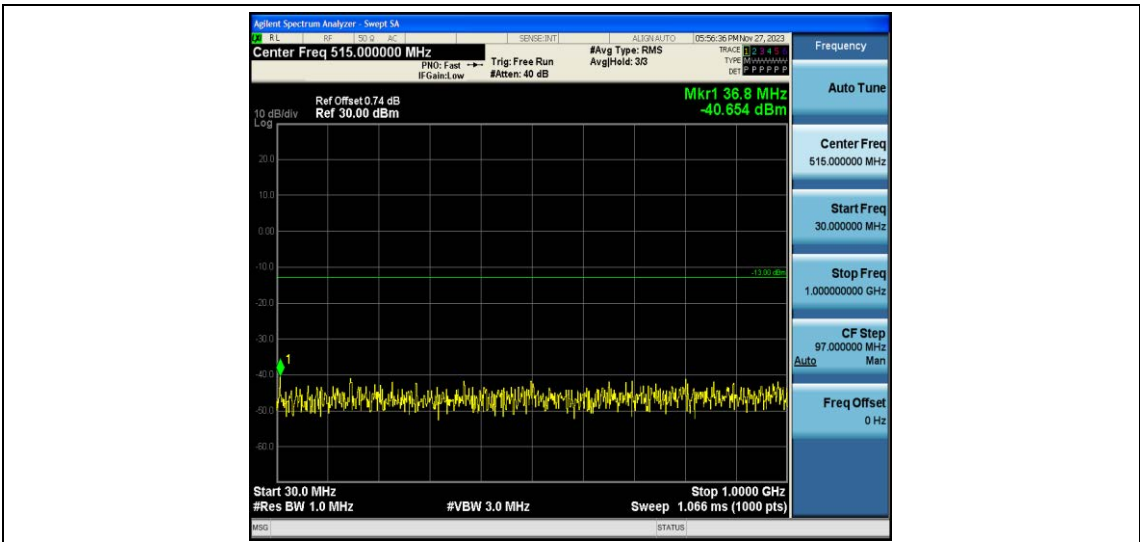

Band66-15MHz-16QAM-132597-1RB#0-Range1:30~1000MHz