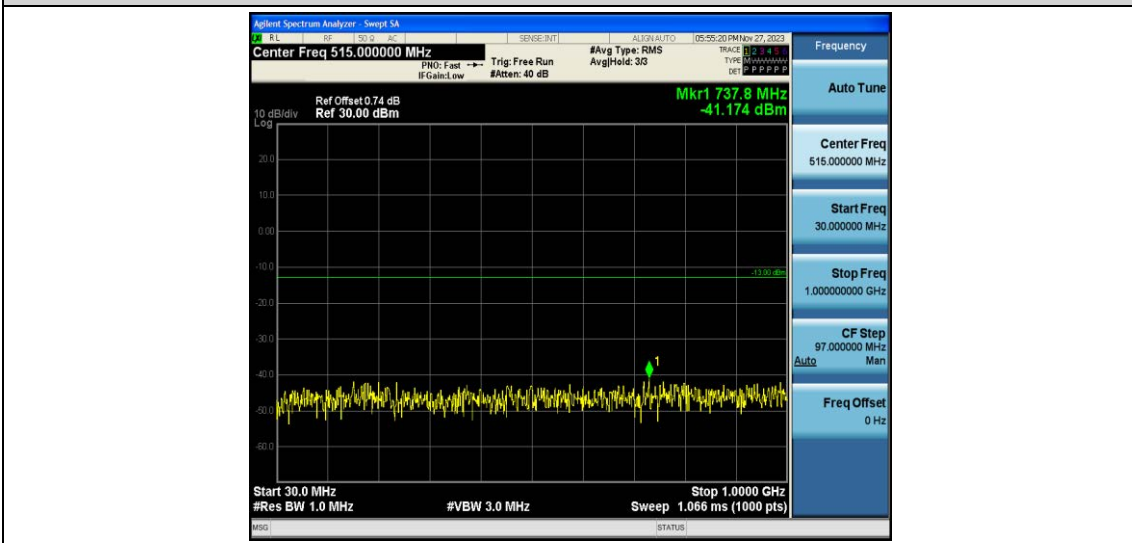

Band66-15MHz-QPSK-132047-1RB#0-Range1:30~1000MHz