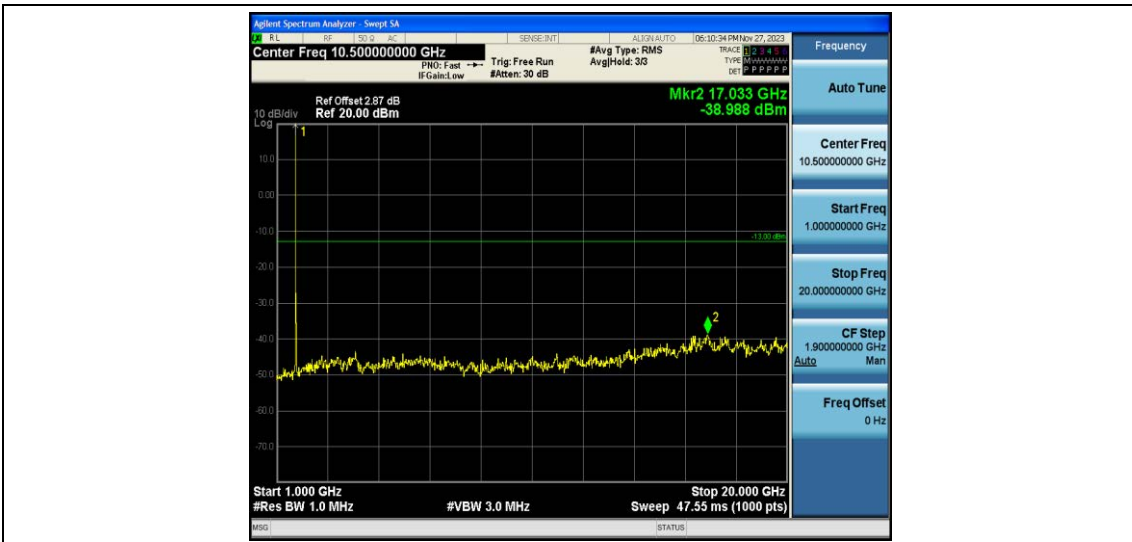

Band66-20MHz-QPSK-132072-1RB#0-Range2:1000~20000MHz