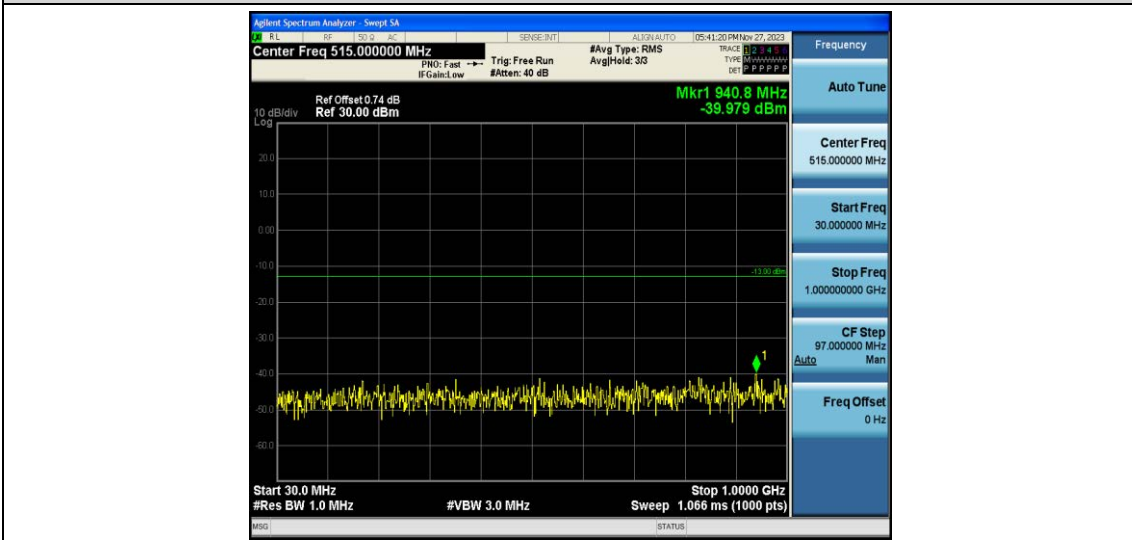

Band66-10MHz-16QAM-132322-1RB#0-Range1:30~1000MHz