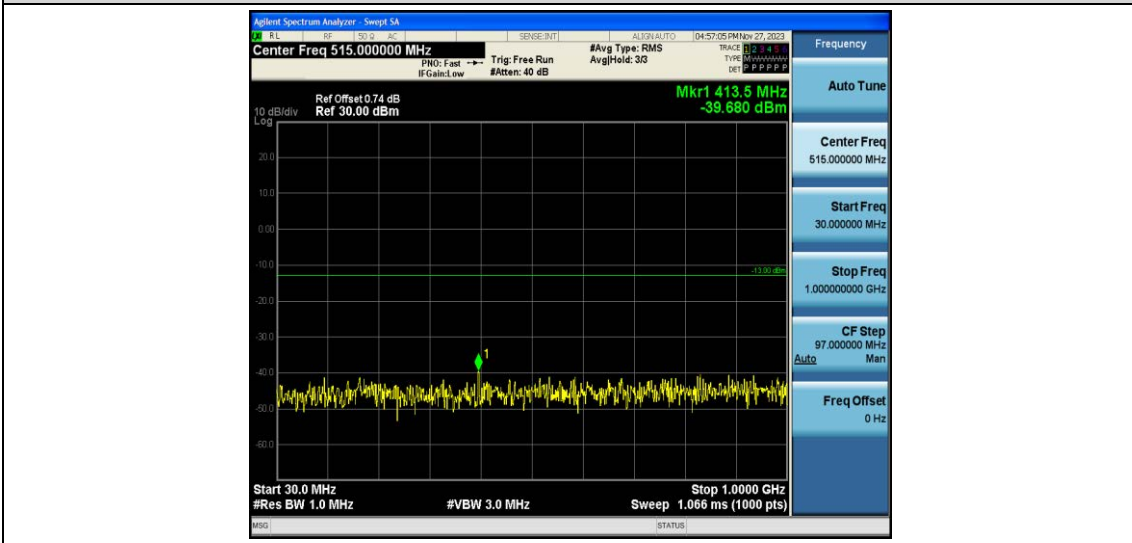

Band66-1.4MHz-16QAM-131979-1RB#0-Range1:30~1000MHz

Band66-1.4MHz-16QAM-131979-1RB#0-Range2:1000~2000MHz