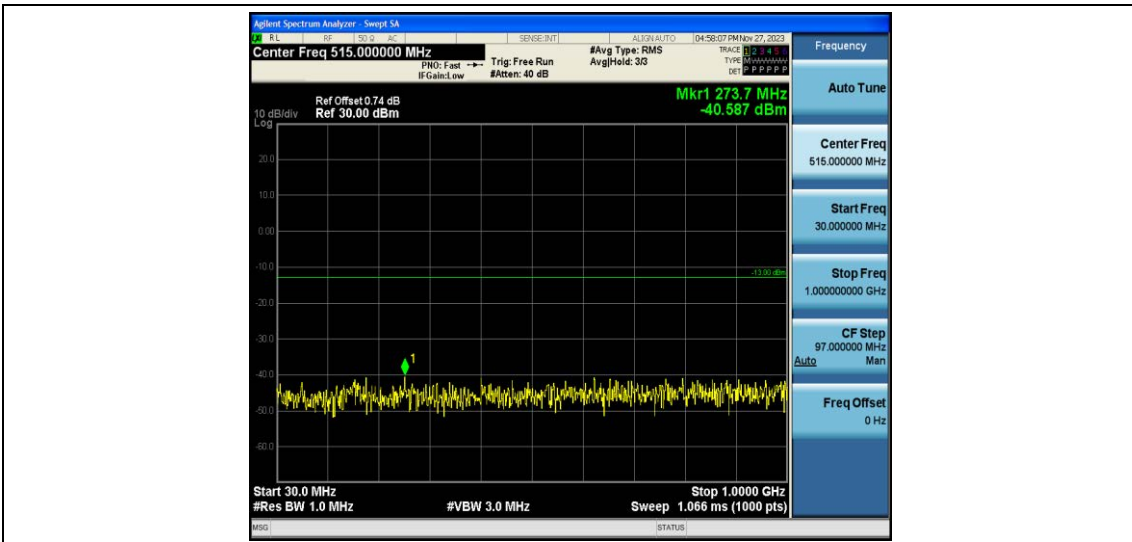

Band66-1.4MHz-16QAM-132665-1RB#0-Range1:30~1000MHz

Band66-1.4MHz-16QAM-132665-1RB#0-Range2:1000~20000MHz