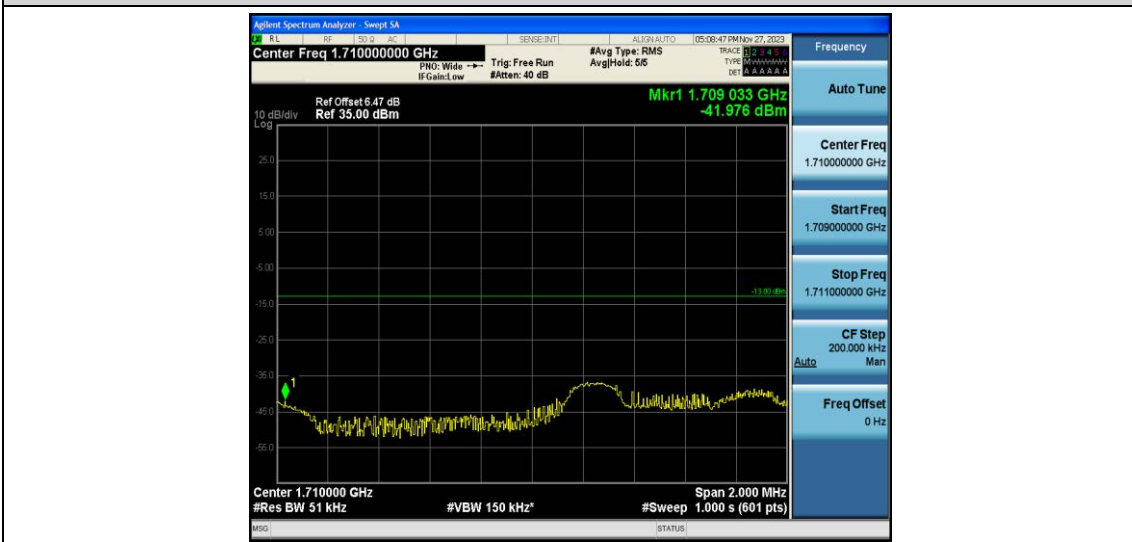

Band66-1.4MHz-16QAM-131979-1RB#5

Band66-1.4MHz-16QAM-131979-6RB#0

Band66-1.4MHz-16QAM-132665-1RB#0

Band66-1.4MHz-16QAM-132665-1RB#5

Band66-1.4MHz-16QAM-132665-6RB#0

Band66-3MHz-QPSK-131987-1RB#0

Band66-3MHz-QPSK-131987-1RB#14