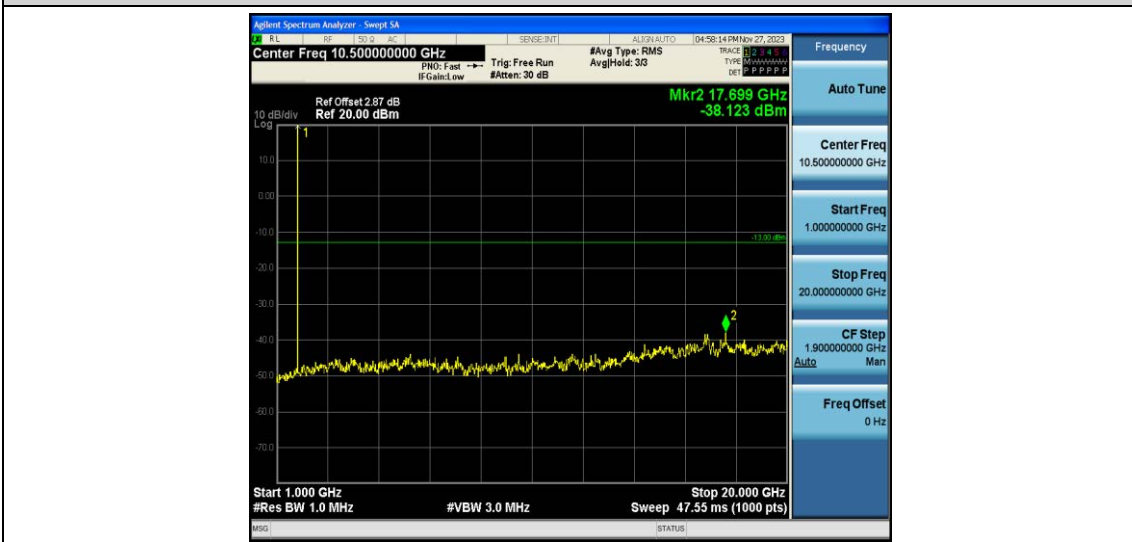

Band66-1.4MHz-16QAM-132665-1RB#0-Range2:1000~20000MHz

Band66-3MHz-QPSK-131987-1RB#0-Range1:30~1000MHz