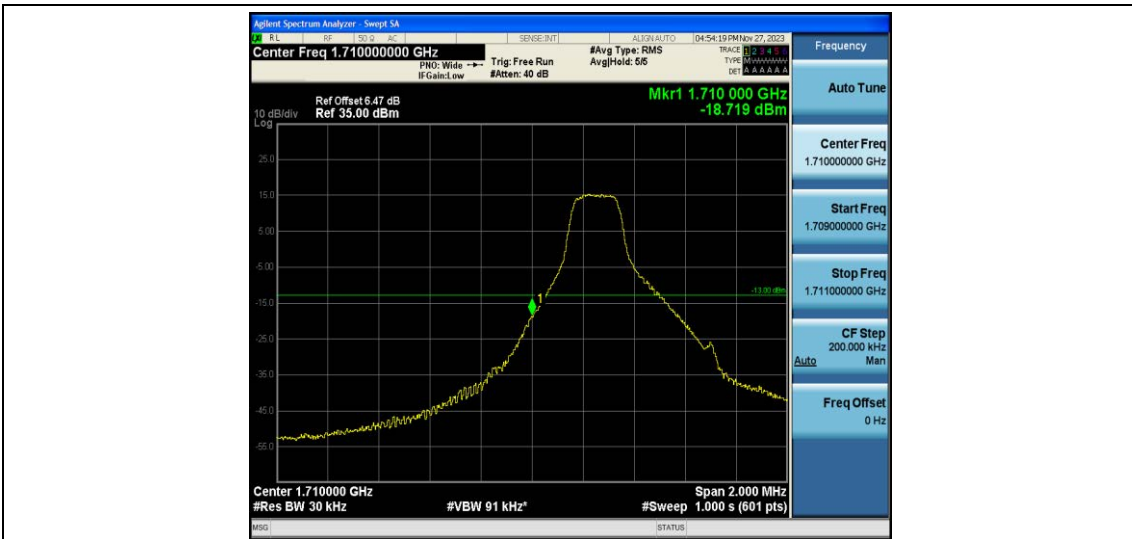

Band66-1.4MHz-QPSK-131979-1RB#5