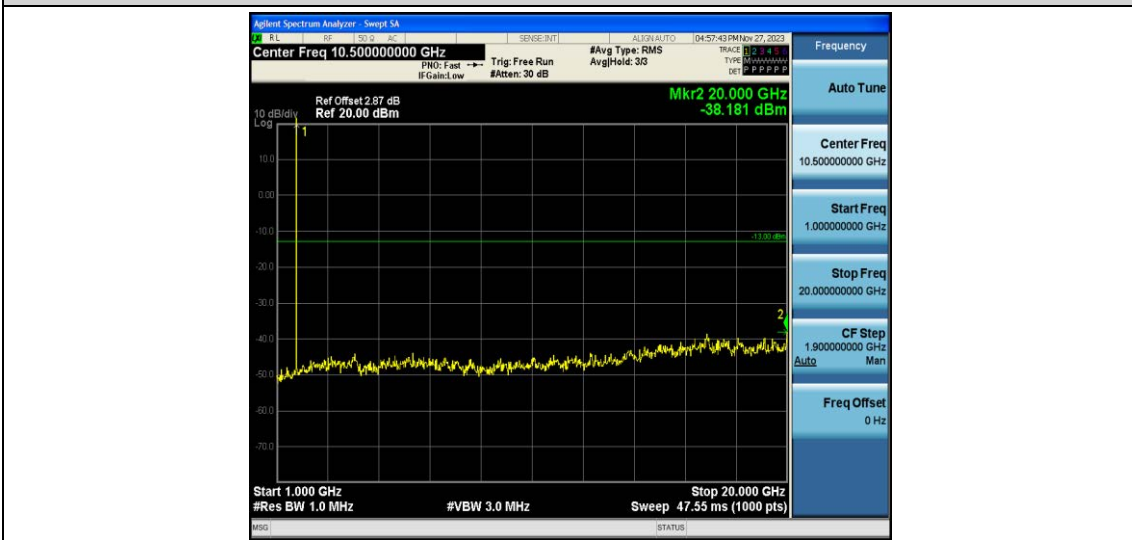

Band66-1.4MHz-16QAM-131979-1RB#0-Range1:30~1000MHz

Band66-1.4MHz-16QAM-131979-1RB#0-Range2:1000~2000MHz

Band66-1.4MHz-16QAM-132322-1RB#0-Range1:30~1000MHz

Band66-1.4MHz-16QAM-132322-1RB#0-Range2:1000~2000MHz