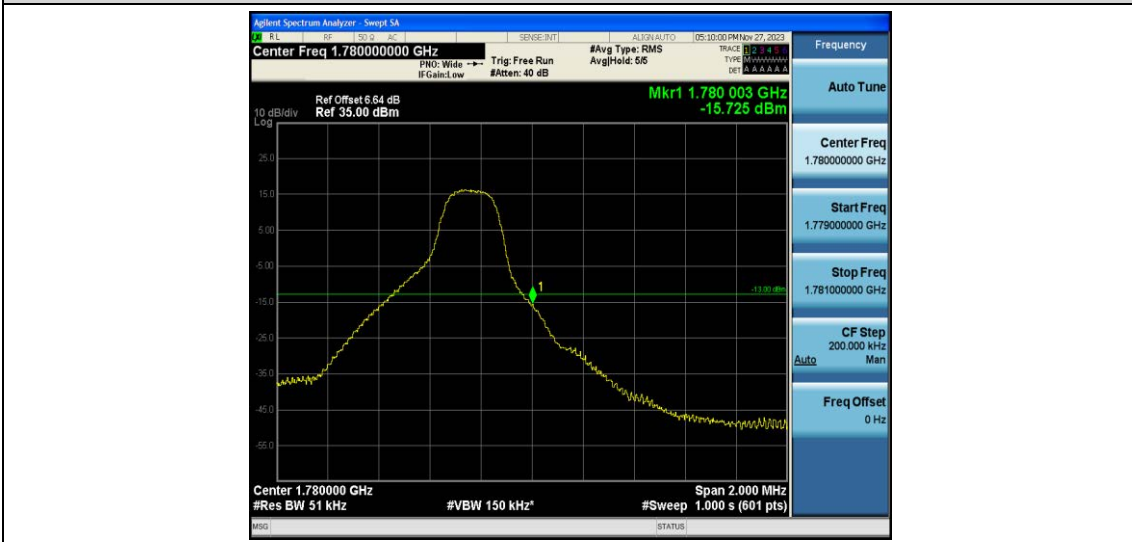

Band66-3MHz-QPSK-132657-1RB#14

Band66-3MHz-QPSK-132657-15RB#0