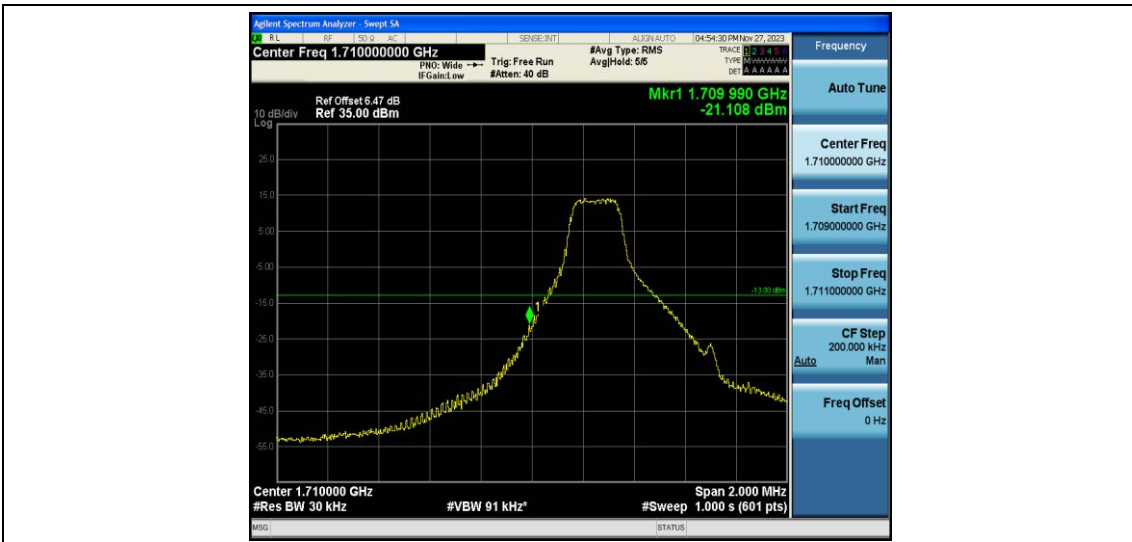

Test Graphs

Band66-1.4MHz-QPSK-131979-1RB#0

Band66-1.4MHz-QPSK-131979-1RB#5

Band66-1.4MHz-QPSK-131979-6RB#0

Band66-1.4MHz-QPSK-132665-1RB#0

Band66-1.4MHz-QPSK-132665-1RB#5

Band66-1.4MHz-QPSK-132665-6RB#0

Band66-1.4MHz-16QAM-131979-1RB#0