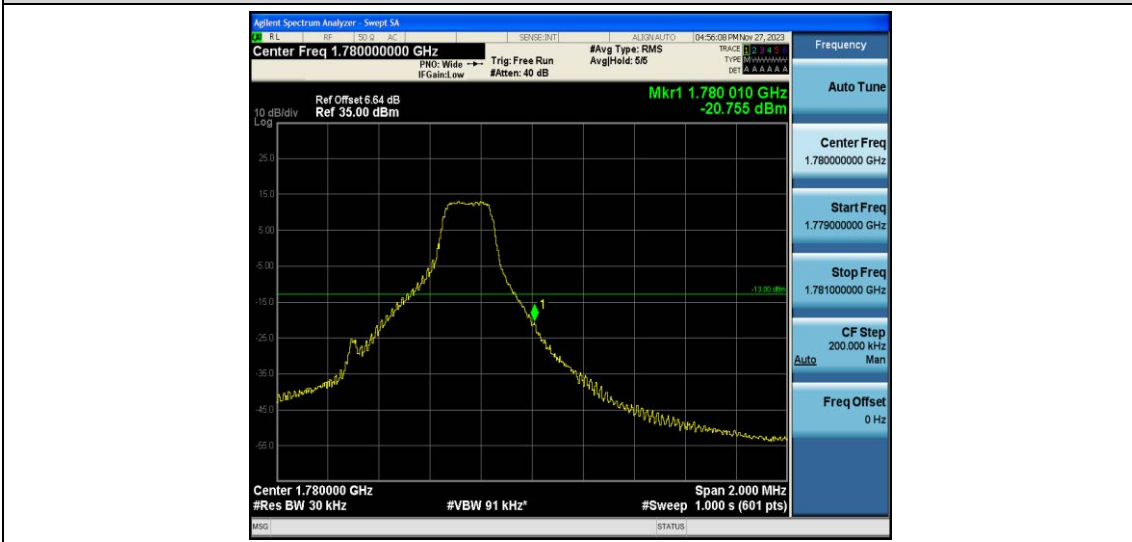

Band66-1.4MHz-16QAM-131979-1RB#5

Band66-1.4MHz-16QAM-131979-6RB#0

Band66-1.4MHz-16QAM-132665-1RB#0

Band66-1.4MHz-16QAM-132665-1RB#5

Band66-1.4MHz-16QAM-132665-6RB#0

Band66-3MHz-QPSK-131987-1RB#0

Band66-3MHz-QPSK-131987-1RB#14