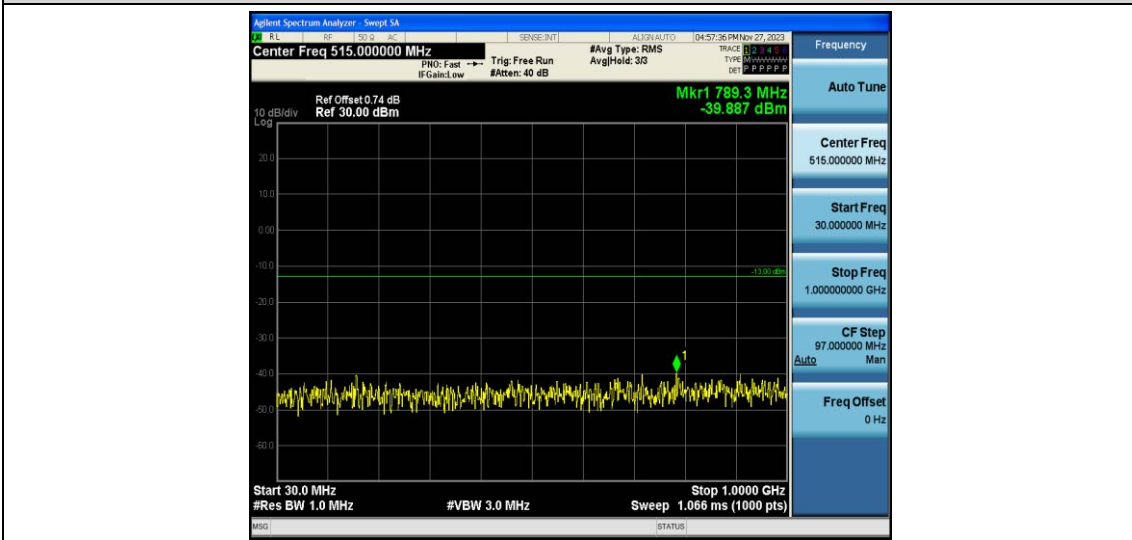

Band66-1.4MHz-16QAM-132322-1RB#0-Range1:30~1000MHz

Band66-1.4MHz-16QAM-132322-1RB#0-Range2:1000~2000MHz