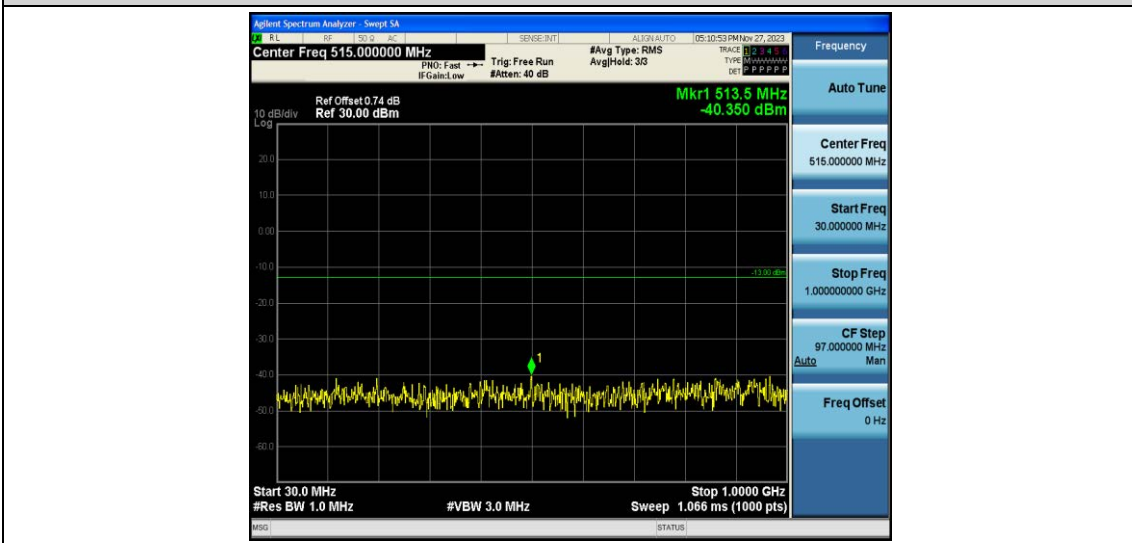

Band66-3MHz-QPSK-131987-1RB#0-Range1:30~1000MHz

Band66-3MHz-QPSK-131987-1RB#0-Range2:1000~20000MHz