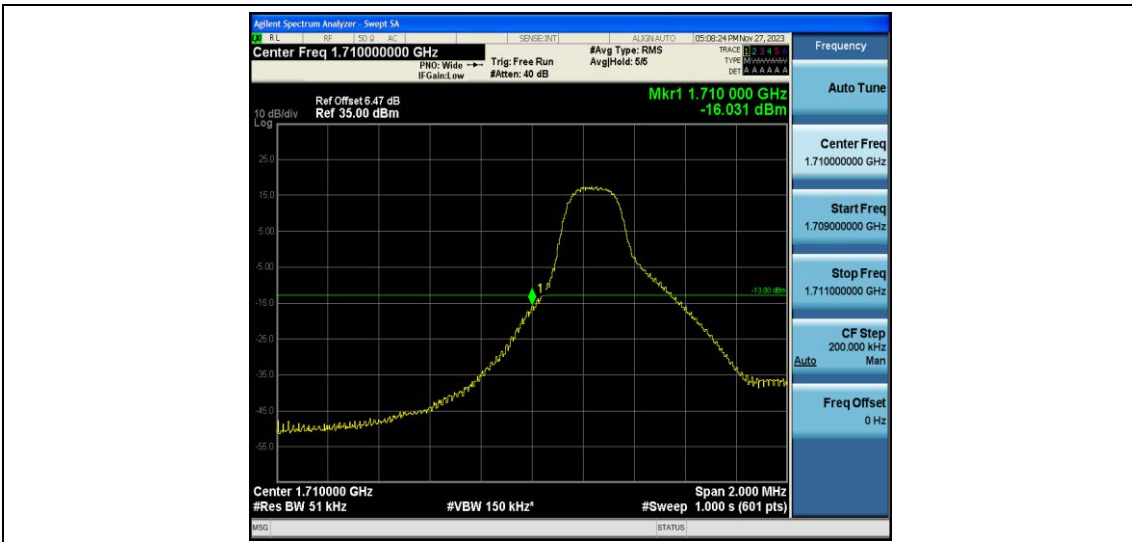

Band66-1.4MHz-16QAM-131979-1RB#5

Band66-1.4MHz-16QAM-131979-6RB#0

Band66-1.4MHz-16QAM-132665-1RB#0

Band66-1.4MHz-16QAM-132665-1RB#5

Band66-1.4MHz-16QAM-132665-6RB#0

Band66-3MHz-QPSK-131987-1RB#0

Band66-3MHz-QPSK-131987-1RB#14