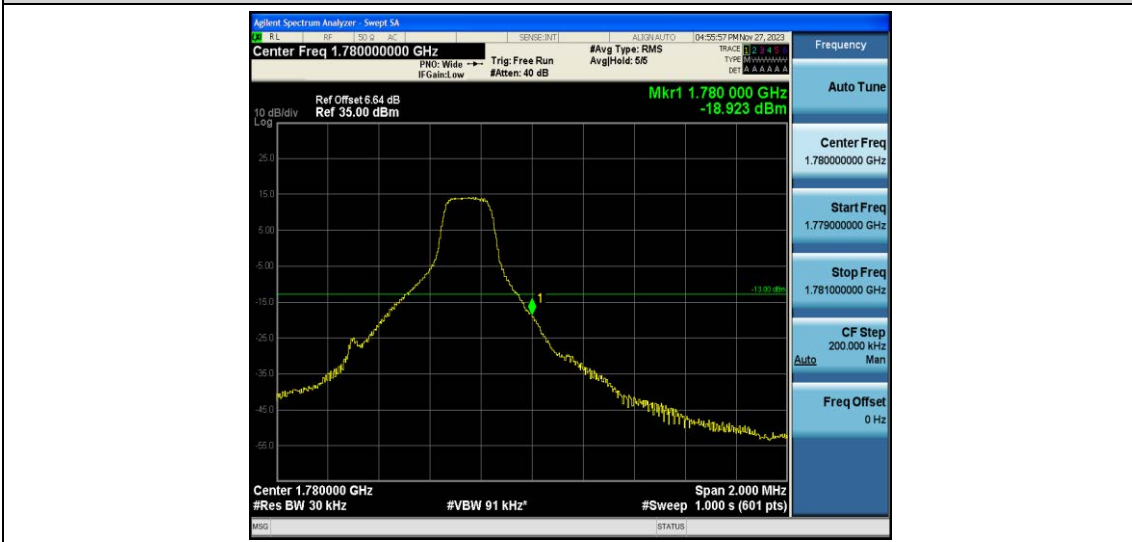

Test Graphs

Band66-1.4MHz-QPSK-131979-1RB#0

Band66-1.4MHz-QPSK-131979-1RB#5

Band66-1.4MHz-QPSK-131979-6RB#0

Band66-1.4MHz-QPSK-132665-1RB#0

Band66-1.4MHz-QPSK-132665-1RB#5

Band66-1.4MHz-QPSK-132665-6RB#0

Band66-1.4MHz-16QAM-131979-1RB#0